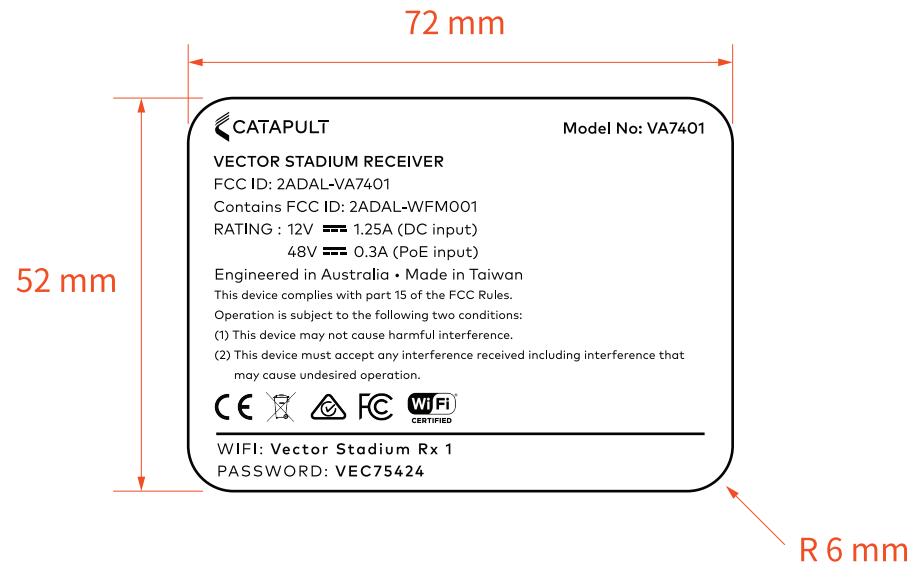

Model: Stadium Receiver Label 4G Label
Scale: 1:1
File Type: Label Artwork
Revision: _____
Date of Creation: 2020-0602

Label Dimension : 72 x 52 mm

1.45 mm