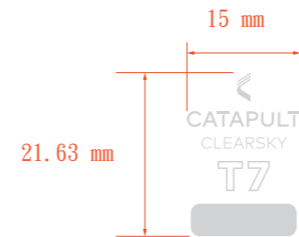

Model: T7-Tag Bot Cover
Scale: 1:1
File Type: Artwork
Revision:
Date of Creation: 2022-07-19

Printing

Pantone white

Pantone Cool Grey 10C

Dimension: 15 x 21.63 mm

Dimension: 23.77 x 9.29 mm