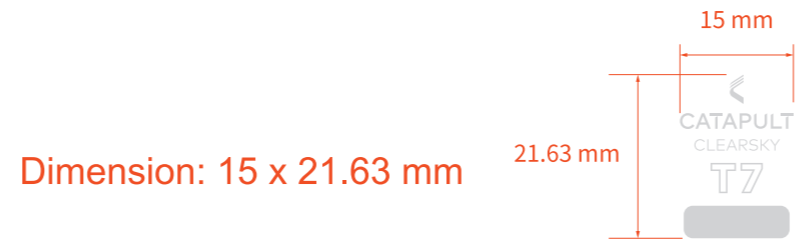

Model: T7-Tag Bot Cover
Scale: 1:1
File Type: Artwork
Revision: _____
Date of Creation: 2021-09-22

Printing

Pantone white

Pantone Cool Grey 10C

Dimension: 15 x 21.63 mm

Dimension: 23.77 x 9.29 mm