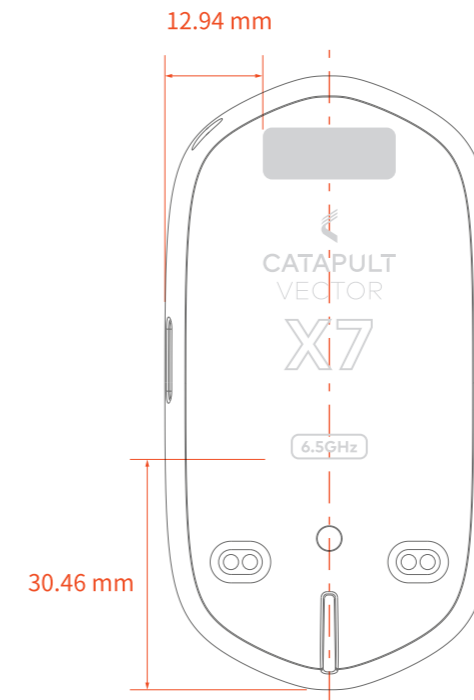

Model: S7 Tracker Bot Cover (X7) 6.5G  
Scale: 1:1  
File Type: Artwork  
Revision: \_\_\_\_\_  
Date of Creation: 2022-05-10

## Printing

Pantone white

Pantone Cool Grey 10C

Model: S7 Tracker Bot Cover (X7) (6.5G)

Scale: 1:1

File Type: Label

Revision: \_\_\_\_\_

Date of Creation: 2022-05-10

Dimension: 52 x 32 mm