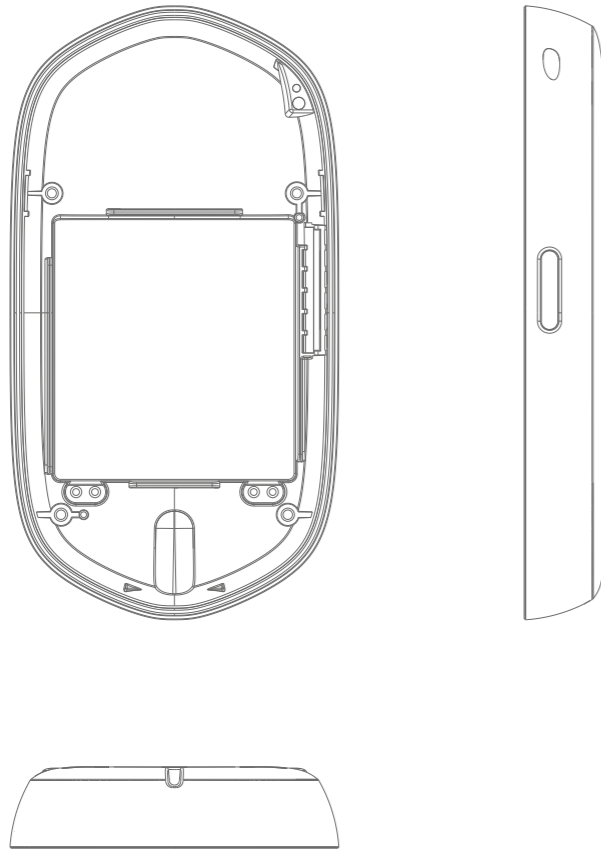

Model: S7 Tracker Bot Cover (X7) 6.5G  
Scale: 1:1  
File Type: Artwork  
Revision: \_\_\_\_\_  
Date of Creation: 2022-05-10

## Printing

Pantone white

Pantone Cool Grey 10C

Model: S7 Tracker Bot Cover (X7) (6.5G)

Scale: 1:1

File Type: Label

Revision: \_\_\_\_\_

Date of Creation: 2022-05-10

Dimension: 52 x 32 mm