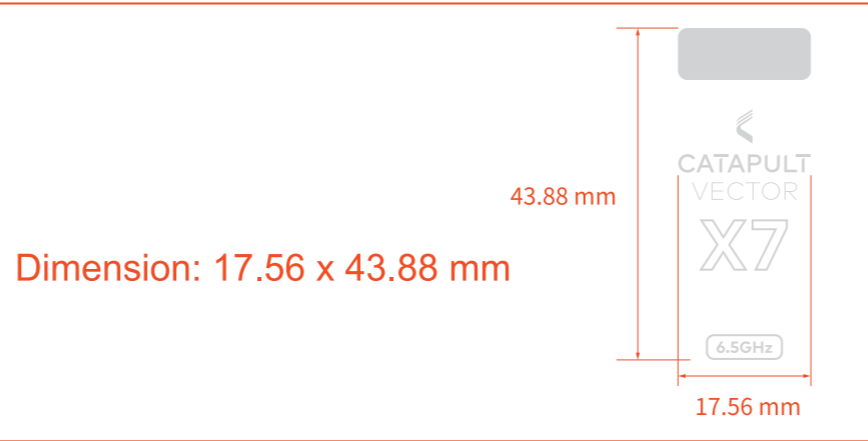

Model: S7 Tracker Bot Cover (X7) 6.5G  
Scale: 1:1  
File Type: Artwork  
Revision: \_\_\_\_\_  
Date of Creation: 2022-05-10

## Printing

Pantone white

Pantone Cool Grey 10C

Model: S7 Tracker Bot Cover (X7) (6.5G)

Scale: 1:1

File Type: Label

Revision: \_\_\_\_\_

Date of Creation: 2022-05-10

Dimension: 52 x 32 mm