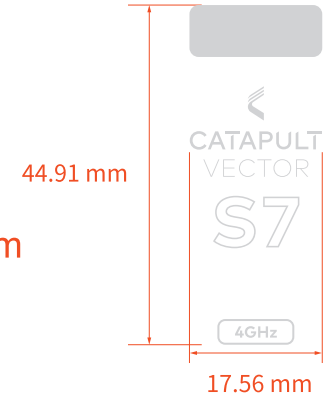

Model: S6 Tracker Bot Cover (G7)
Scale: 1:1
File Type: Artwork
Revision:
Date of Creation: 2019-0429

Printing

Pantone white

Pantone Cool Grey 10C

Model: S6 Tracker Bot Cover (S7)
Scale: 1:1
File Type: Artwork
Revision: _____
Date of Creation: 2019 -0429

Printing

Pantone white

Pantone Cool Grey 10C

Dimension: 17.56 x 44.91 mm

Dimension: 28.32 x 25.1 mm

Model: S6 Tracker Bot Cover (X7)
Scale: 1:1
File Type: Artwork
Revision:
Date of Creation: 2019-0513

Printing