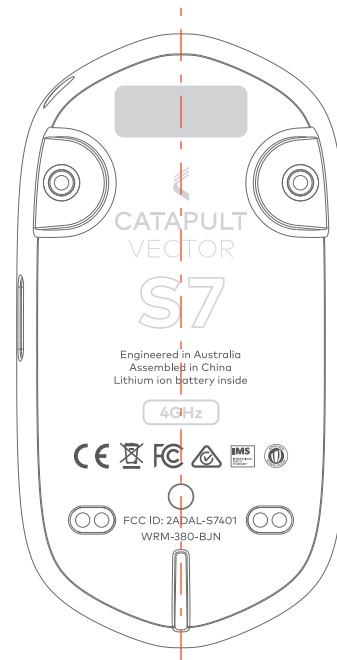

Model: S6 Tracker Bot Cover (G7)
Scale: 1:1
File Type: Artwork
Revision:
Date of Creation: 2019-0429

Printing

Pantone white

Pantone Cool Grey 10C

Model: S6 Tracker Bot Cover (S7)
Scale: 1:1
File Type: Artwork
Revision: _____
Date of Creation: 2019 -0429

Printing

Pantone white

Pantone Cool Grey 10C

Dimension: 17.56 x 44.91 mm

Dimension: 28.32 x 25.1 mm

Model: S6 Tracker Bot Cover (X7)
Scale: 1:1
File Type: Artwork
Revision:
Date of Creation: 2019-0513

Printing