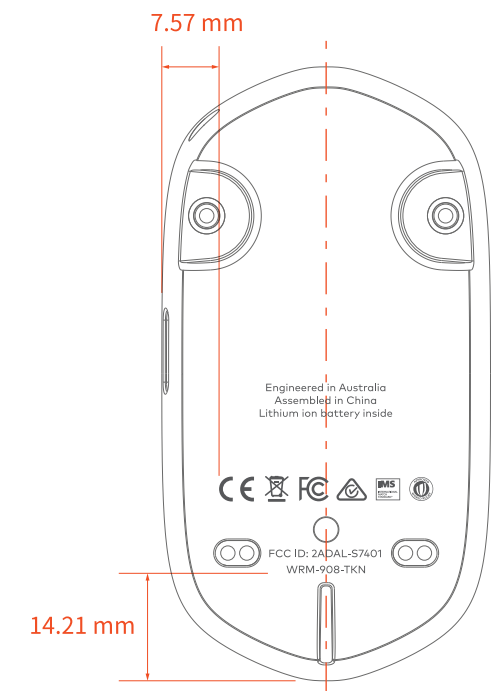

Model: S6 Tracker Bot Cover (G7)
Scale: 1:1
File Type: Artwork
Revision:
Date of Creation: 2019-0429

Printing

Pantone white

Pantone Cool Grey 10C

Model: S6 Tracker Bot Cover (S7)
Scale: 1:1
File Type: Artwork
Revision: _____
Date of Creation: 2019 -0429

Printing

Pantone white

Pantone Cool Grey 10C

Dimension: 17.56 x 44.91 mm

Dimension: 28.32 x 25.1 mm

Model: S6 Tracker Bot Cover (X7)
Scale: 1:1
File Type: Artwork
Revision:
Date of Creation: 2019-0513

Printing