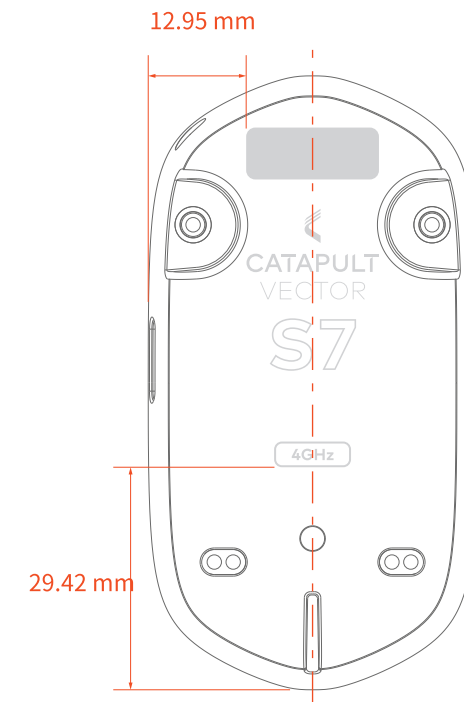

Model: S6 Tracker Bot Cover (G7)
Scale: 1:1
File Type: Artwork
Revision:
Date of Creation: 2019-0429

Printing

Pantone white

Pantone Cool Grey 10C

Model: S6 Tracker Bot Cover (S7)
Scale: 1:1
File Type: Artwork
Revision: _____
Date of Creation: 2019 -0429

Printing

Pantone white

Pantone Cool Grey 10C

Dimension: 17.56 x 44.91 mm

Dimension: 28.32 x 25.1 mm

Model: S6 Tracker Bot Cover (X7)
Scale: 1:1
File Type: Artwork
Revision:
Date of Creation: 2019-0513

Printing