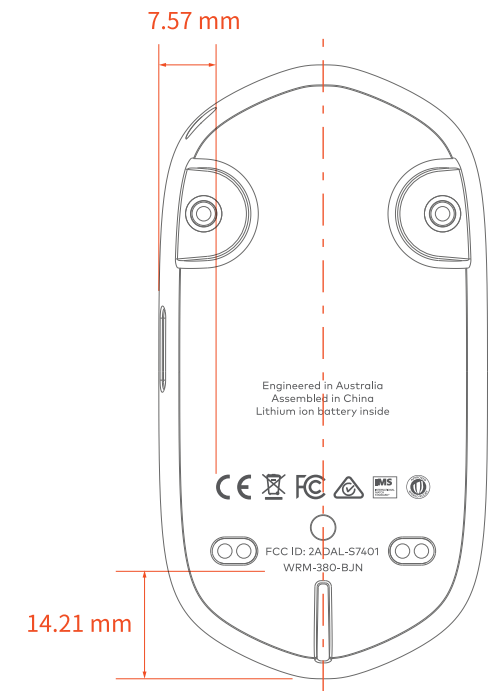

Model: S6 Tracker Bot Cover (G7)
Scale: 1:1
File Type: Artwork
Revision:
Date of Creation: 2019-0429

Printing

Pantone white

Pantone Cool Grey 10C

Model: S6 Tracker Bot Cover (S7)
Scale: 1:1
File Type: Artwork
Revision: _____
Date of Creation: 2019 -0429

Printing

Pantone white

Pantone Cool Grey 10C

Dimension: 17.56 x 44.91 mm

Dimension: 28.32 x 25.1 mm

Model: S6 Tracker Bot Cover (X7)
Scale: 1:1
File Type: Artwork
Revision:
Date of Creation: 2019-0513

Printing