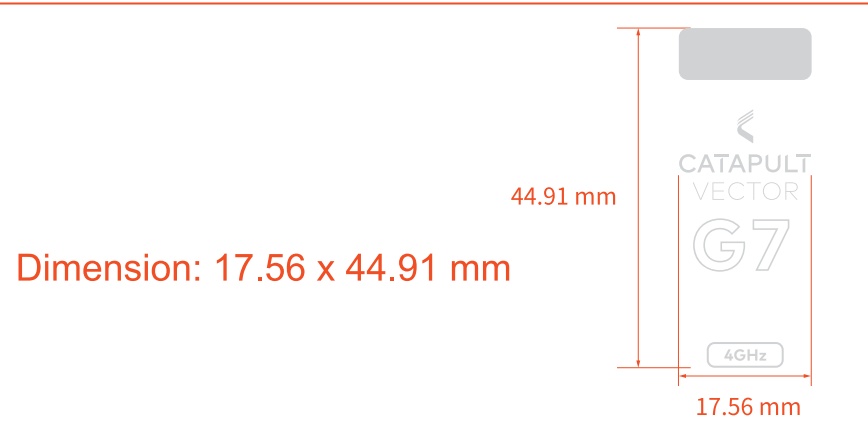

Model: S6 Tracker Bot Cover (G7)
Scale: 1:1
File Type: Artwork
Revision:
Date of Creation: 2019-0429

Printing

Pantone white

Pantone Cool Grey 10C

Model: S6 Tracker Bot Cover (S7)
Scale: 1:1
File Type: Artwork
Revision: _____
Date of Creation: 2019 -0429

Printing

Pantone white

Pantone Cool Grey 10C

Dimension: 17.56 x 44.91 mm

Dimension: 28.32 x 25.1 mm

Model: S6 Tracker Bot Cover (X7)
Scale: 1:1
File Type: Artwork
Revision:
Date of Creation: 2019-0513

Printing