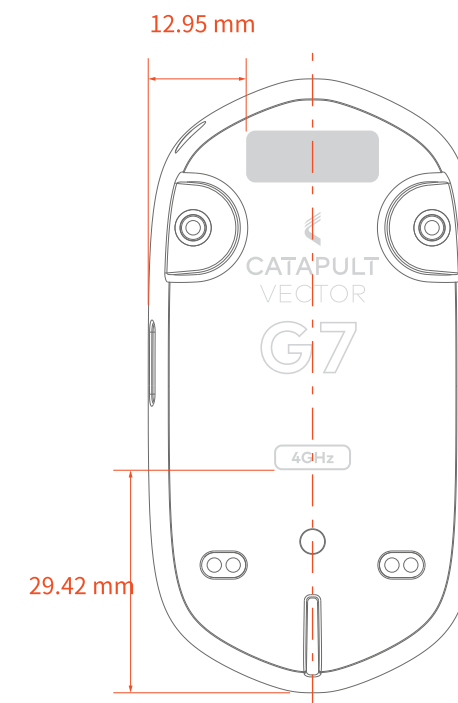

Model: S6 Tracker Bot Cover (G7)
Scale: 1:1
File Type: Artwork
Revision:
Date of Creation: 2019-0429

Printing

Pantone white

Pantone Cool Grey 10C

Model: S6 Tracker Bot Cover (S7)
Scale: 1:1
File Type: Artwork
Revision: _____
Date of Creation: 2019 -0429

Printing

Pantone white

Pantone Cool Grey 10C

Dimension: 17.56 x 44.91 mm

Dimension: 28.32 x 25.1 mm

Model: S6 Tracker Bot Cover (X7)
Scale: 1:1
File Type: Artwork
Revision:
Date of Creation: 2019-0513

Printing