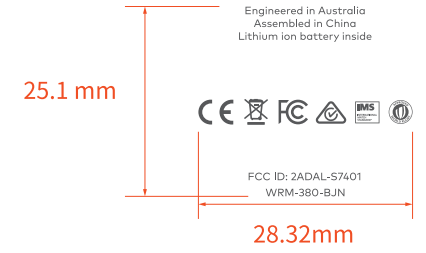

Printing

Pantone white

Pantone Cool Grey 10C

Dimension: 17.56 x 44.91 mm

Dimension: 28.32 x 25.1 mm

Model: S6 Tracker Bot Cover (X7)
Scale: 1:1
File Type: Artwork
Revision:
Date of Creation: 2019-0513

Printing