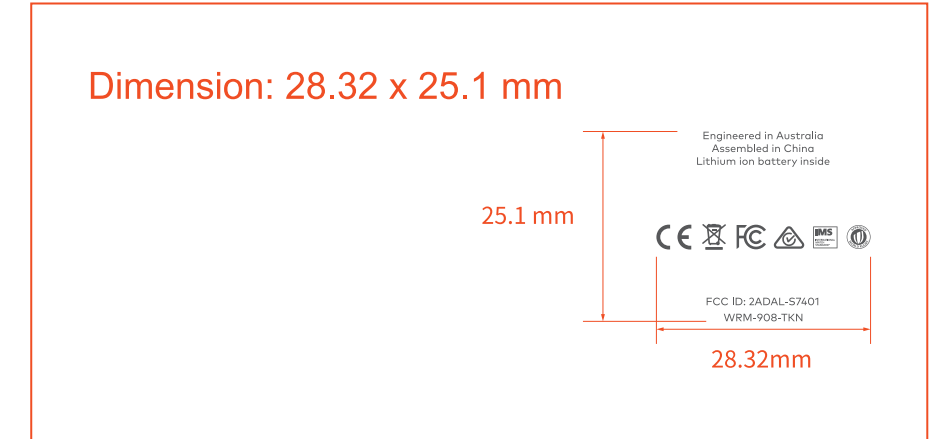

Model: S6 Tracker Bot Cover (G7)
Scale: 1:1
File Type: Artwork
Revision:
Date of Creation: 2019-0429

Printing

Pantone white

Pantone Cool Grey 10C

Model: S6 Tracker Bot Cover (S7)
Scale: 1:1
File Type: Artwork
Revision: _____
Date of Creation: 2019 -0429

Printing

Pantone white

Pantone Cool Grey 10C

Dimension: 17.56 x 44.91 mm

Dimension: 28.32 x 25.1 mm

Model: S6 Tracker Bot Cover (X7)
Scale: 1:1
File Type: Artwork
Revision:
Date of Creation: 2019-0513

Printing