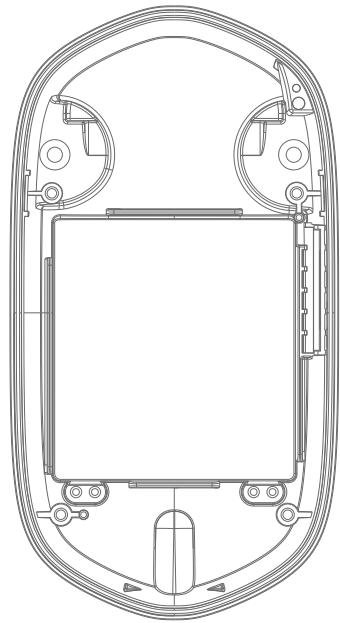

Model: S6 Tracker Bot Cover (G7)
Scale: 1:1
File Type: Artwork
Revision:
Date of Creation: 2019-0429

Printing

Pantone white

Pantone Cool Grey 10C

Model: S6 Tracker Bot Cover (S7)
Scale: 1:1
File Type: Artwork
Revision: _____
Date of Creation: 2019 -0429

Printing

Pantone white

Pantone Cool Grey 10C

Dimension: 17.56 x 44.91 mm

Dimension: 28.32 x 25.1 mm

Model: S6 Tracker Bot Cover (X7)
Scale: 1:1
File Type: Artwork
Revision:
Date of Creation: 2019-0513

Printing