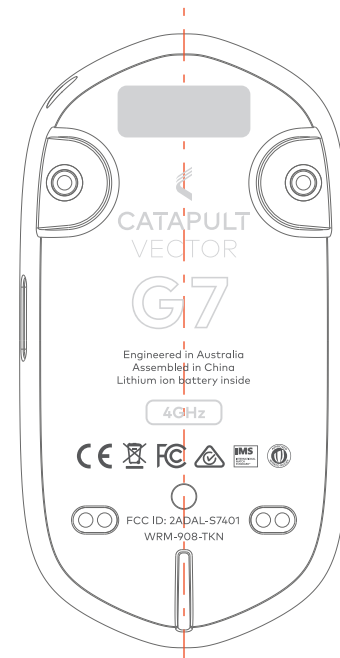

Model: S6 Tracker Bot Cover (G7)
Scale: 1:1
File Type: Artwork
Revision:
Date of Creation: 2019-0429

Printing

Pantone white

Pantone Cool Grey 10C

Model: S6 Tracker Bot Cover (S7)
Scale: 1:1
File Type: Artwork
Revision: _____
Date of Creation: 2019 -0429

Printing

Pantone white

Pantone Cool Grey 10C

Dimension: 17.56 x 44.91 mm

Dimension: 28.32 x 25.1 mm

Model: S6 Tracker Bot Cover (X7)
Scale: 1:1
File Type: Artwork
Revision:
Date of Creation: 2019-0513

Printing