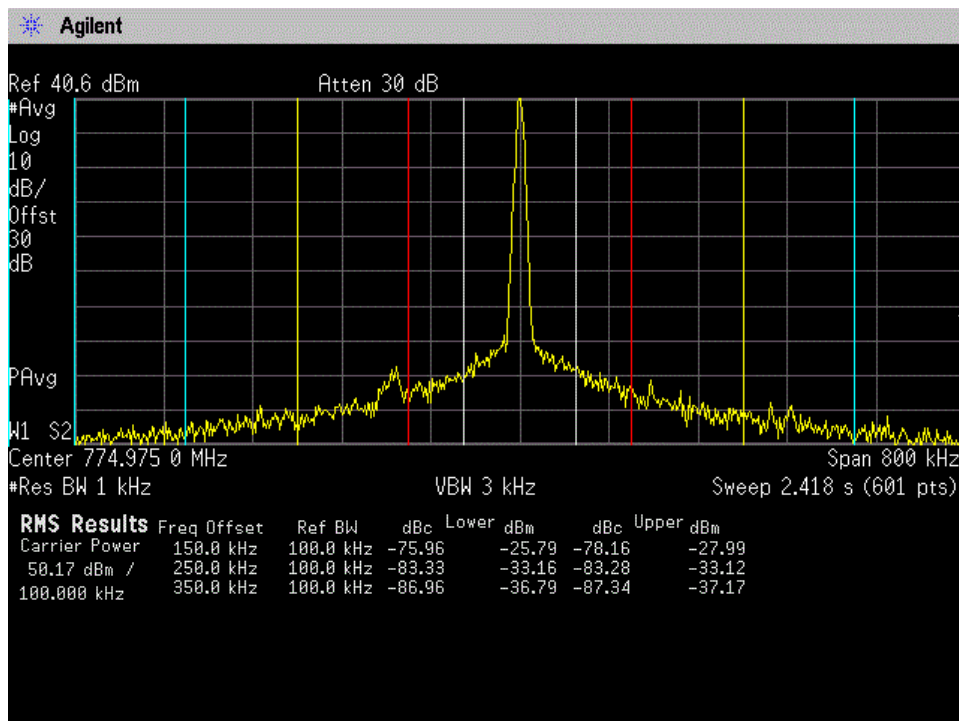

Annex D

Adjacent Channel Power

ACP_769.025 MHz_12 MHz to paired RX band

ACP_769.025 MHz_1st 3 offsets

ACP_769.025 MHz_2nd 3 offsets

ACP_769.025 MHz_3rd 3 offsets

ACP_769.025 MHz_400 kHz to 12 MHz

ACP_769.025 MHz_In the paired RX band

ACP_774.975 MHz_12 MHz to paired RX band

ACP_774.975 MHz_1st 3 offsets

ACP_774.975 MHz_2nd 3 offsets

ACP_774.975 MHz_3rd 3 offsets

ACP_774.975 MHz_400 kHz to 12 MHz

ACP_774.975 MHz_In the paired RX band