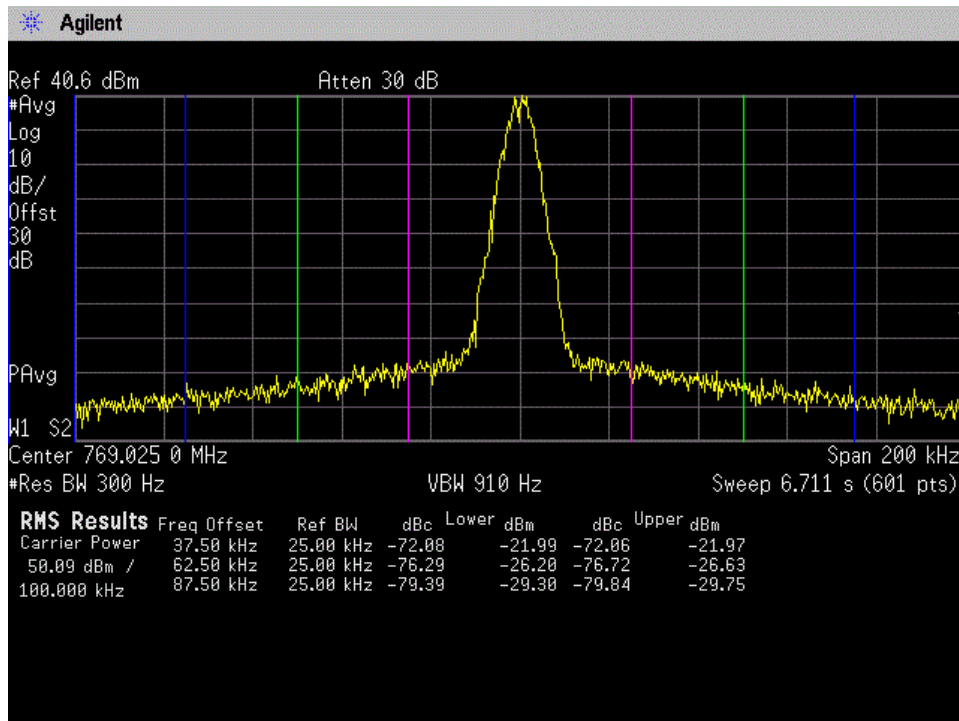

Annex D

Adjacent Channel Power

ACP_769.025 MHz_12 MHz to paired RX band

ACP_769.025 MHz_1st 3 offsets

ACP_769.025 MHz_2nd 3 offsets

ACP_769.025 MHz_3rd 3 offsets

ACP_769.025 MHz_400 kHz to 12 MHz

ACP_769.025 MHz_In the paired RX band

ACP_774.975 MHz_12 MHz to paired RX band

ACP_774.975 MHz_1st 3 offsets

ACP_774.975 MHz_2nd 3 offsets

ACP_774.975 MHz_3rd 3 offsets

ACP_774.975 MHz_400 kHz to 12 MHz

ACP_774.975 MHz_In the paired RX band