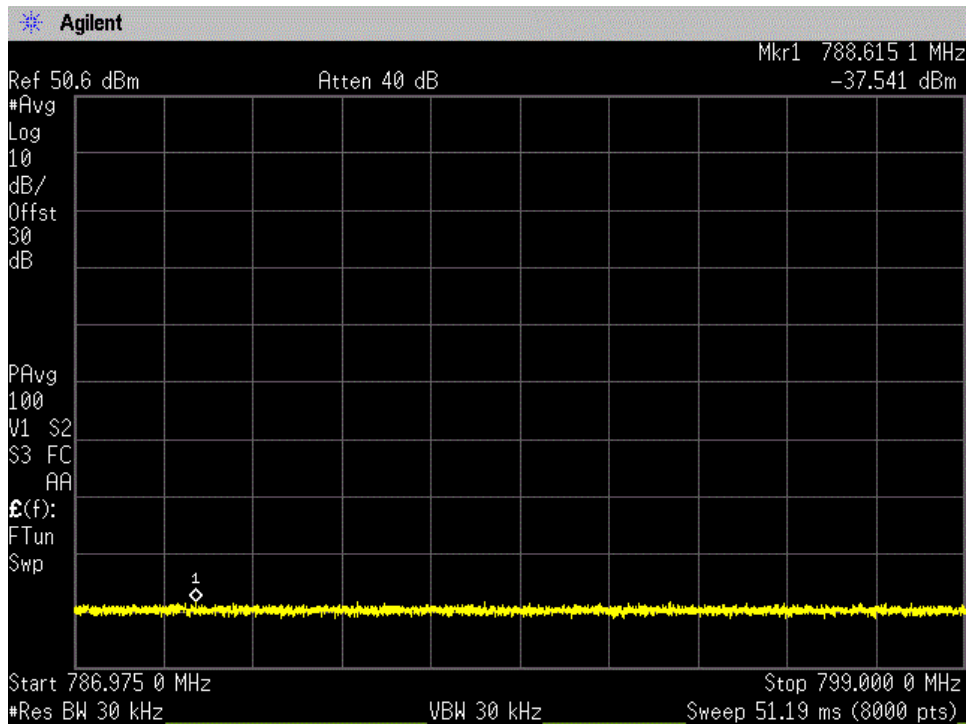

Annex D

Adjacent Channel Power

ACP_769.025 MHz_12 MHz to paired RX band

ACP_769.025 MHz_1st 3 offsets

ACP_769.025 MHz_2nd 3 offsets

ACP_769.025 MHz_3rd 3 offsets

ACP_769.025 MHz_400 kHz to 12 MHz

ACP_769.025 MHz_In the paired RX band

ACP_774.975 MHz_12 MHz to paired RX band

ACP_774.975 MHz_1st 3 offsets

ACP_774.975 MHz_2nd 3 offsets

ACP_774.975 MHz_3rd 3 offsets

ACP_774.975 MHz_400 kHz to 12 MHz

ACP_774.975 MHz_In the paired RX band