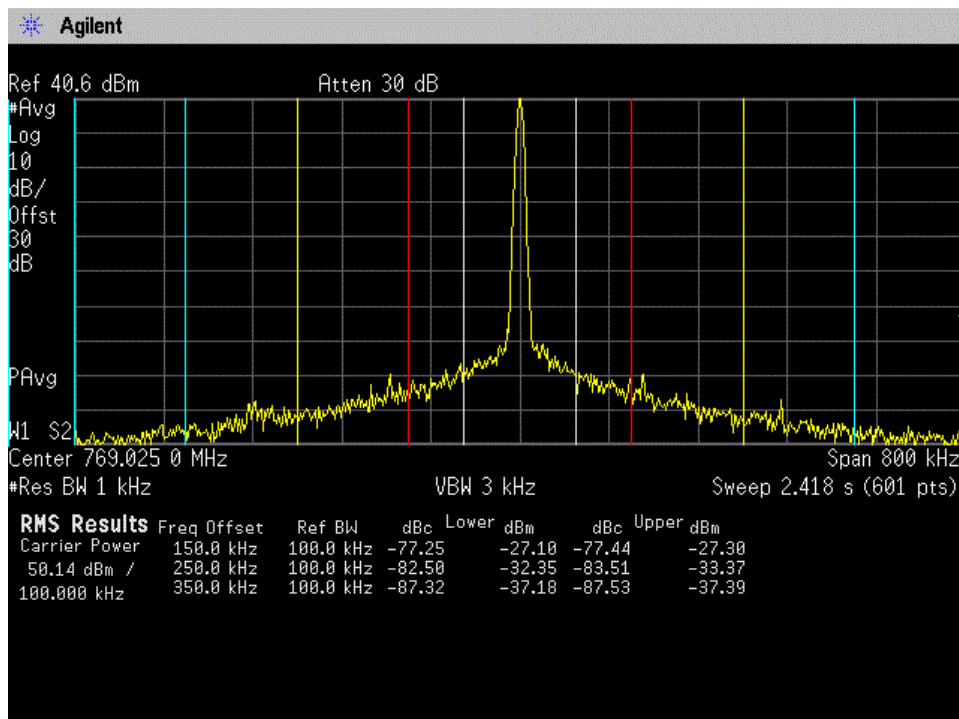

Annex D

Adjacent Channel Power

ACP_769.025 MHz_12 MHz to paired RX band

ACP_769.025 MHz_1st 3 offsets

ACP_769.025 MHz_2nd 3 offsets

ACP_769.025 MHz_3rd 3 offsets

ACP_769.025 MHz_400 kHz to 12 MHz

ACP_769.025 MHz_In the paired RX band

ACP_774.975 MHz_12 MHz to paired RX band

ACP_774.975 MHz_1st 3 offsets

ACP_774.975 MHz_2nd 3 offsets

ACP_774.975 MHz_3rd 3 offsets

ACP_774.975 MHz_400 kHz to 12 MHz

ACP_774.975 MHz_In the paired RX band