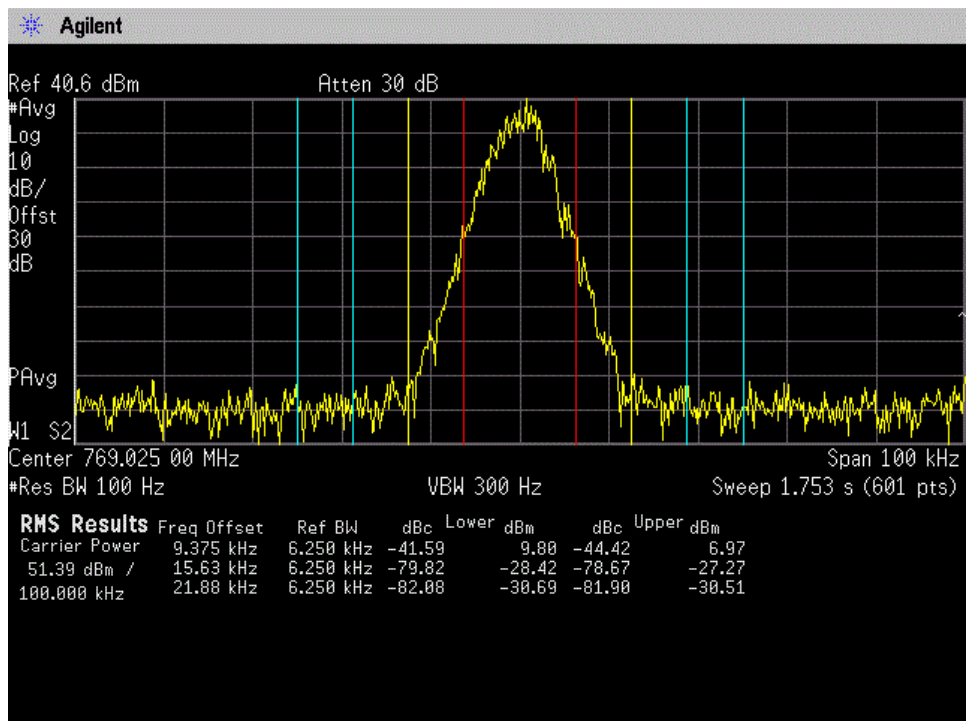

Annex D

Adjacent Channel Power

ACP_769.025 MHz_12 MHz to paired RX band

ACP_769.025 MHz_1st 3 offsets

ACP_769.025 MHz_2nd 3 offsets

ACP_769.025 MHz_3rd 3 offsets

ACP_769.025 MHz_400 kHz to 12 MHz

ACP_769.025 MHz_In the paired RX band

ACP_774.975 MHz_12 MHz to paired RX band

ACP_774.975 MHz_1st 3 offsets

ACP_774.975 MHz_2nd 3 offsets

ACP_774.975 MHz_3rd 3 offsets

ACP_774.975 MHz_400 kHz to 12 MHz

ACP_774.975 MHz_In the paired RX band