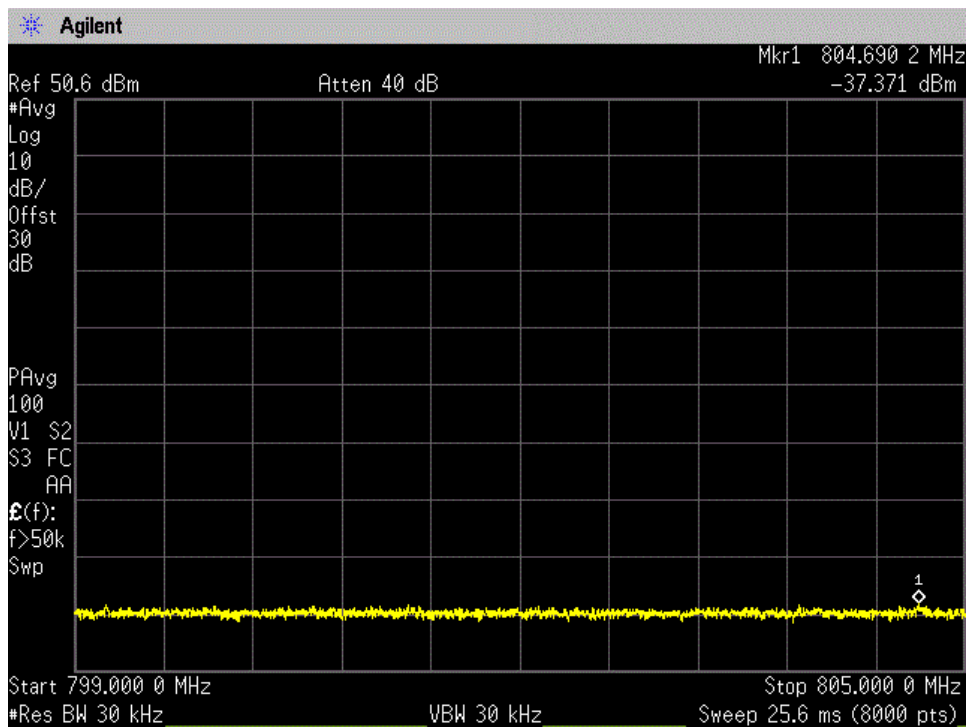

Annex D

Adjacent Channel Power

ACP_769.025 MHz_12 MHz to paired RX band

ACP_769.025 MHz_1st 3 offsets

ACP_769.025 MHz_2nd 3 offsets

ACP_769.025 MHz_3rd 3 offsets

ACP_769.025 MHz_400 kHz to 12 MHz

ACP_769.025 MHz_In the paired RX band

ACP_774.975 MHz_12 MHz to paired RX band

ACP_774.975 MHz_1st 3 offsets

ACP_774.975 MHz_2nd 3 offsets

ACP_774.975 MHz_3rd 3 offsets

ACP_774.975 MHz_400 kHz to 12 MHz

ACP_774.975 MHz_In the paired RX band