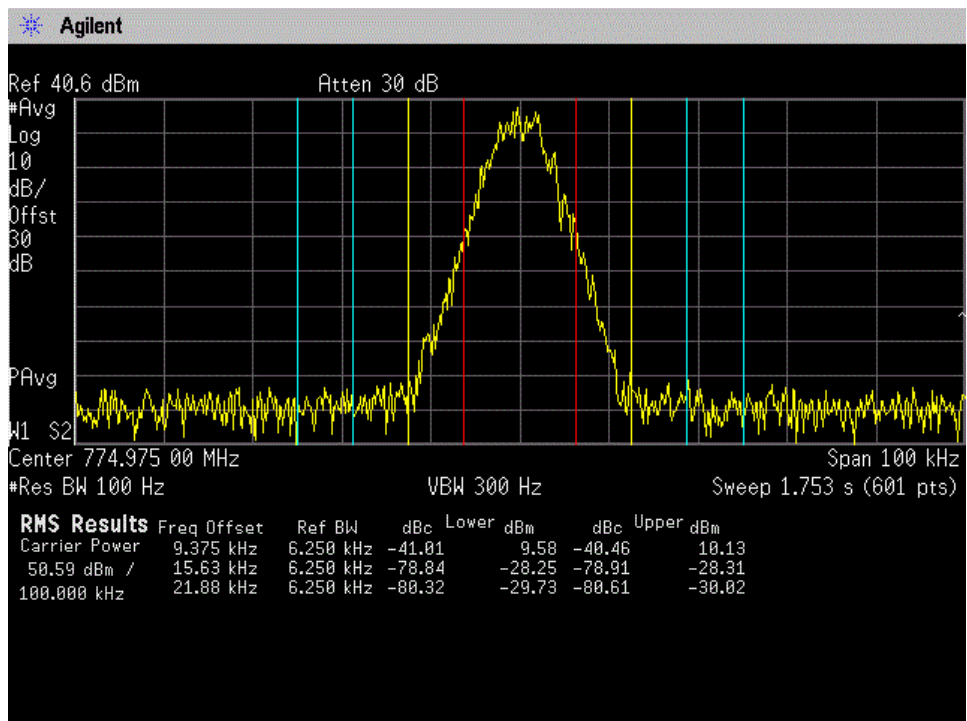

Annex D

Adjacent Channel Power

ACP_769.025 MHz_12 MHz to paired RX band

ACP_769.025 MHz_1st 3 offsets

ACP_769.025 MHz_2nd 3 offsets

ACP_769.025 MHz_3rd 3 offsets

ACP_769.025 MHz_400 kHz to 12 MHz

ACP_769.025 MHz_In the paired RX band

ACP_774.975 MHz_12 MHz to paired RX band

ACP_774.975 MHz_1st 3 offsets

ACP_774.975 MHz_2nd 3 offsets

ACP_774.975 MHz_3rd 3 offsets

ACP_774.975 MHz_400 kHz to 12 MHz

ACP_774.975 MHz_In the paired RX band