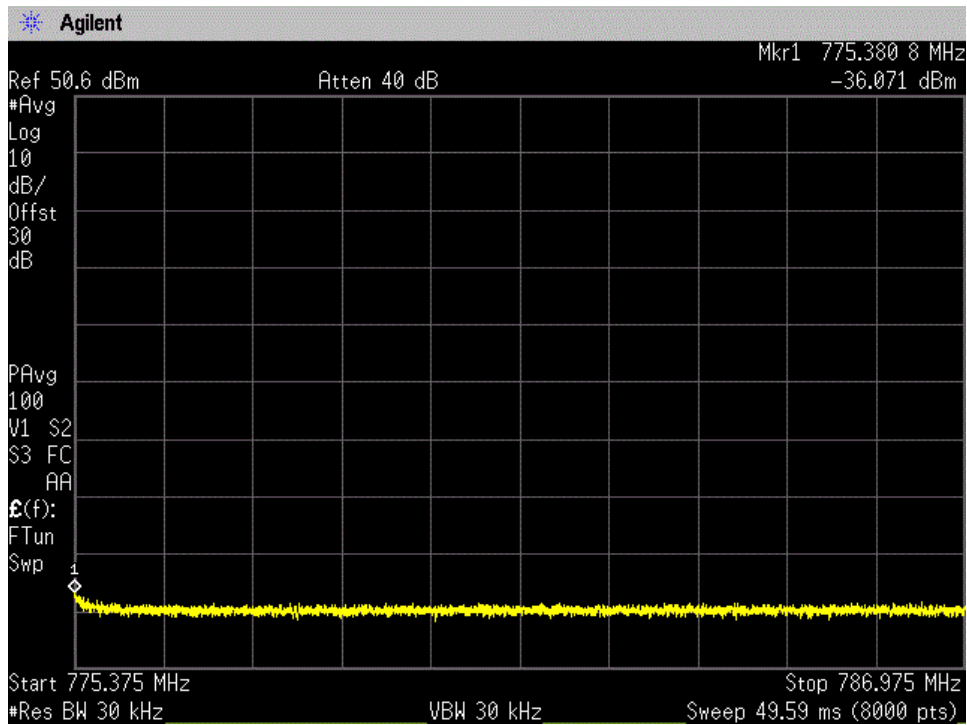

Annex D

Adjacent Channel Power

ACP_769.025 MHz_12 MHz to paired RX band

ACP_769.025 MHz_1st 3 offsets

ACP_769.025 MHz_2nd 3 offsets

ACP_769.025 MHz_3rd 3 offsets

ACP_769.025 MHz_400 kHz to 12 MHz

ACP_769.025 MHz_In the paired RX band

ACP_774.975 MHz_12 MHz to paired RX band

ACP_774.975 MHz_1st 3 offsets

ACP_774.975 MHz_2nd 3 offsets

ACP_774.975 MHz_3rd 3 offsets

ACP_774.975 MHz_400 kHz to 12 MHz

ACP_774.975 MHz_In the paired RX band