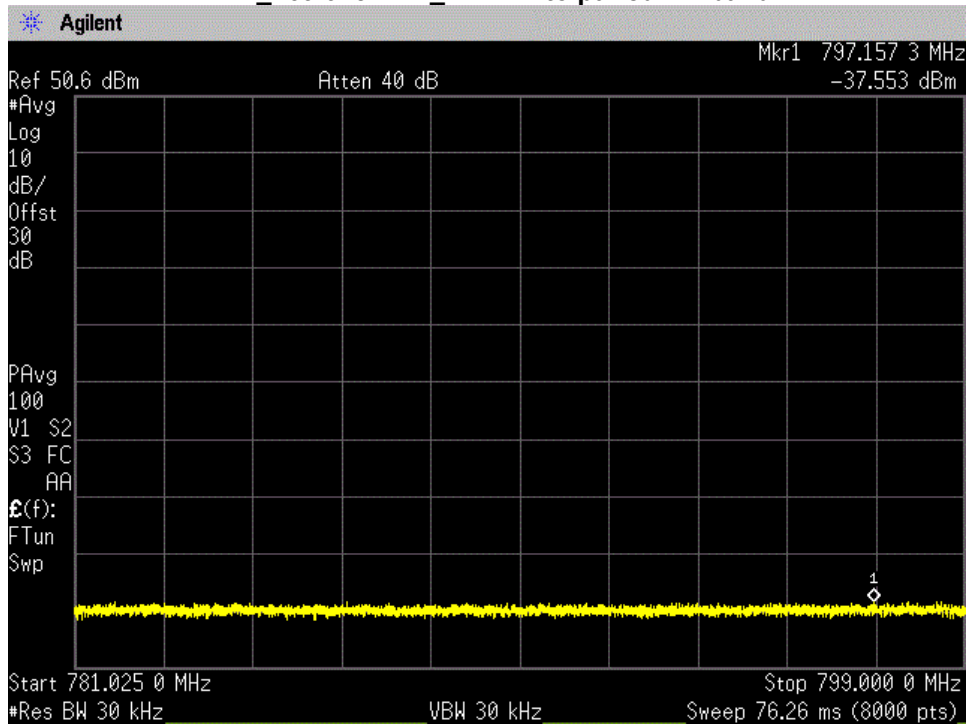

Annex D

Adjacent Channel Power

ACP_769.025 MHz_12 MHz to paired RX band

ACP_769.025 MHz_1st 3 offsets

ACP_769.025 MHz_2nd 3 offsets

ACP_769.025 MHz_3rd 3 offsets

ACP_769.025 MHz_400 kHz to 12 MHz

ACP_769.025 MHz_In the paired RX band

ACP_774.975 MHz_12 MHz to paired RX band

ACP_774.975 MHz_1st 3 offsets

ACP_774.975 MHz_2nd 3 offsets

ACP_774.975 MHz_3rd 3 offsets

ACP_774.975 MHz_400 kHz to 12 MHz

ACP_774.975 MHz_In the paired RX band