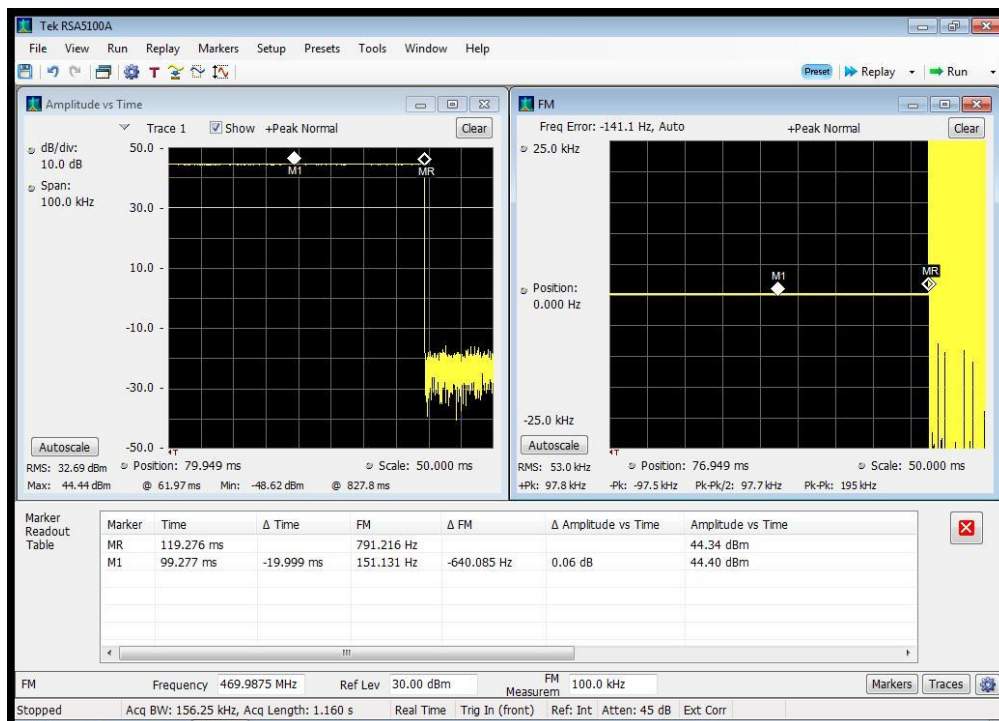

Annex E

Transient Frequency Behaviour

Off Time_UHF-LO_469.9875 MHz_FM_12.5 kHz CH spacing

Off Time_UHF-LO_469.9875 MHz_FM_25 kHz CH spacing

On Time_UHF-LO_469.9875 MHz_FM_12.5 kHz CH spacing

On Time_UHF-LO_469.9875 MHz_FM_25 kHz CH spacing