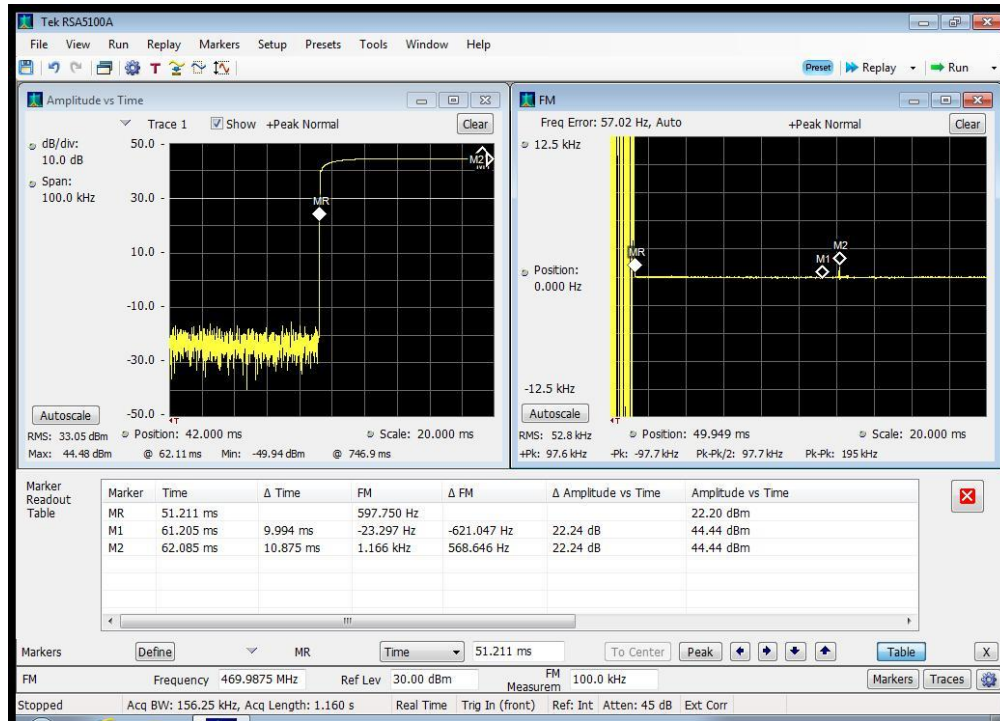

Annex E

Transient Frequency Behaviour

Off Time_UHF-LO_469.9875 MHz_FM_12.5 kHz CH spacing

Off Time_UHF-LO_469.9875 MHz_FM_25 kHz CH spacing

On Time_UHF-LO_469.9875 MHz_FM_12.5 kHz CH spacing

On Time_UHF-LO_469.9875 MHz_FM_25 kHz CH spacing