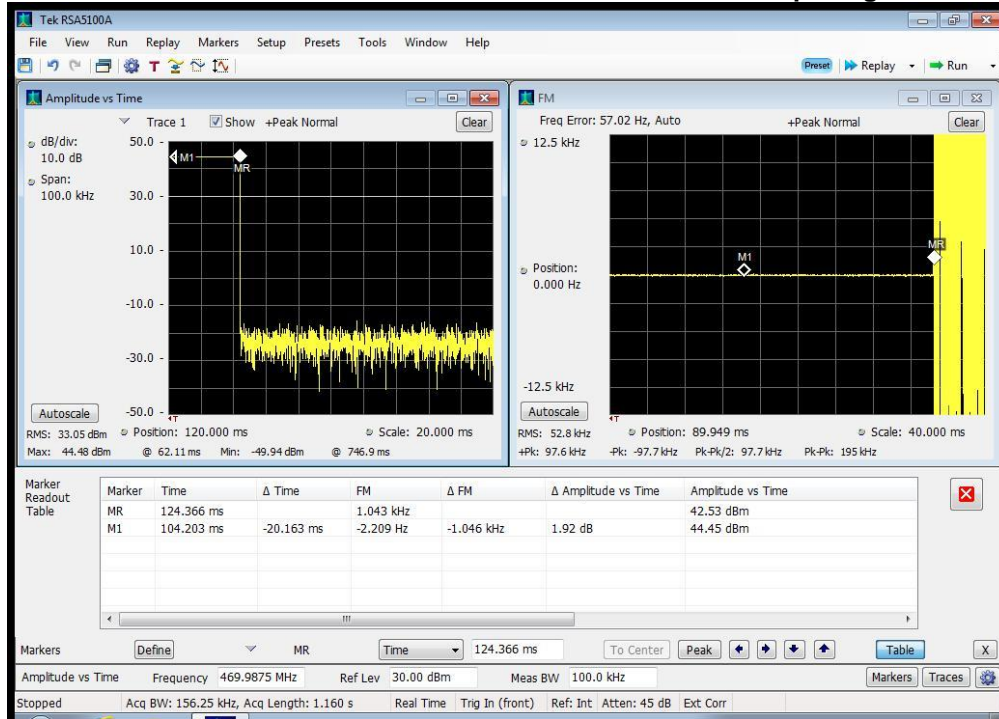

Annex E

Transient Frequency Behaviour

Off Time_UHF-LO_469.9875 MHz_FM_12.5 kHz CH spacing

Off Time_UHF-LO_469.9875 MHz_FM_25 kHz CH spacing

On Time_UHF-LO_469.9875 MHz_FM_12.5 kHz CH spacing

On Time_UHF-LO_469.9875 MHz_FM_25 kHz CH spacing