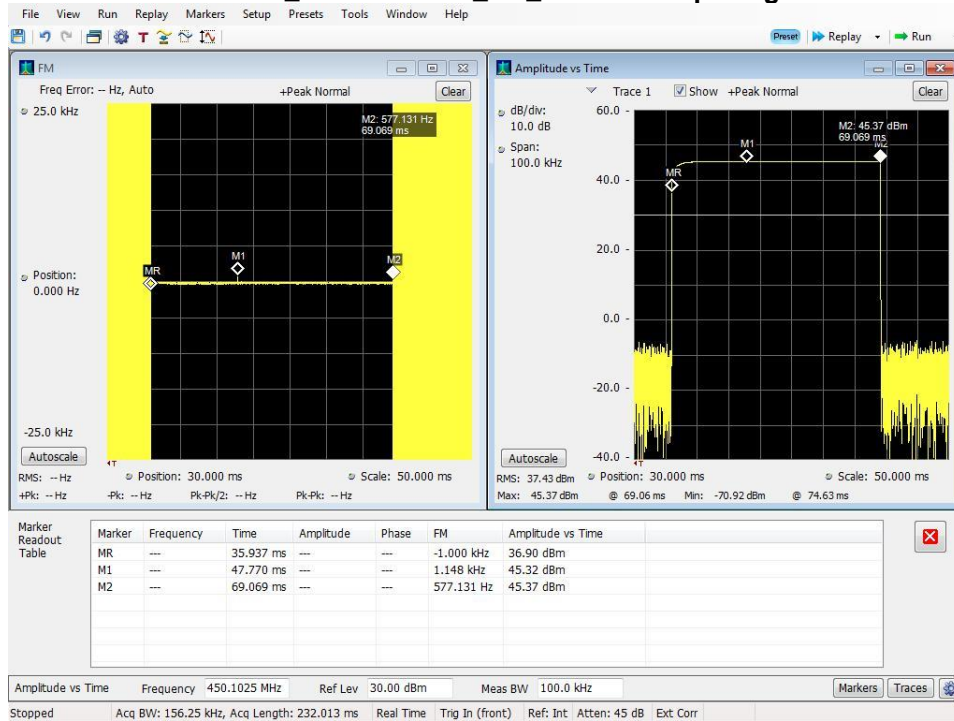

Annex E

Transient Frequency Behaviour

Transient Freq Behaviour_On and Off Time_

UHF-HI_450.1025 MHz_FM_25 kHz CH spacing

UHF-HI_459.9875 MHz_FM_12.5 kHz CH spacing