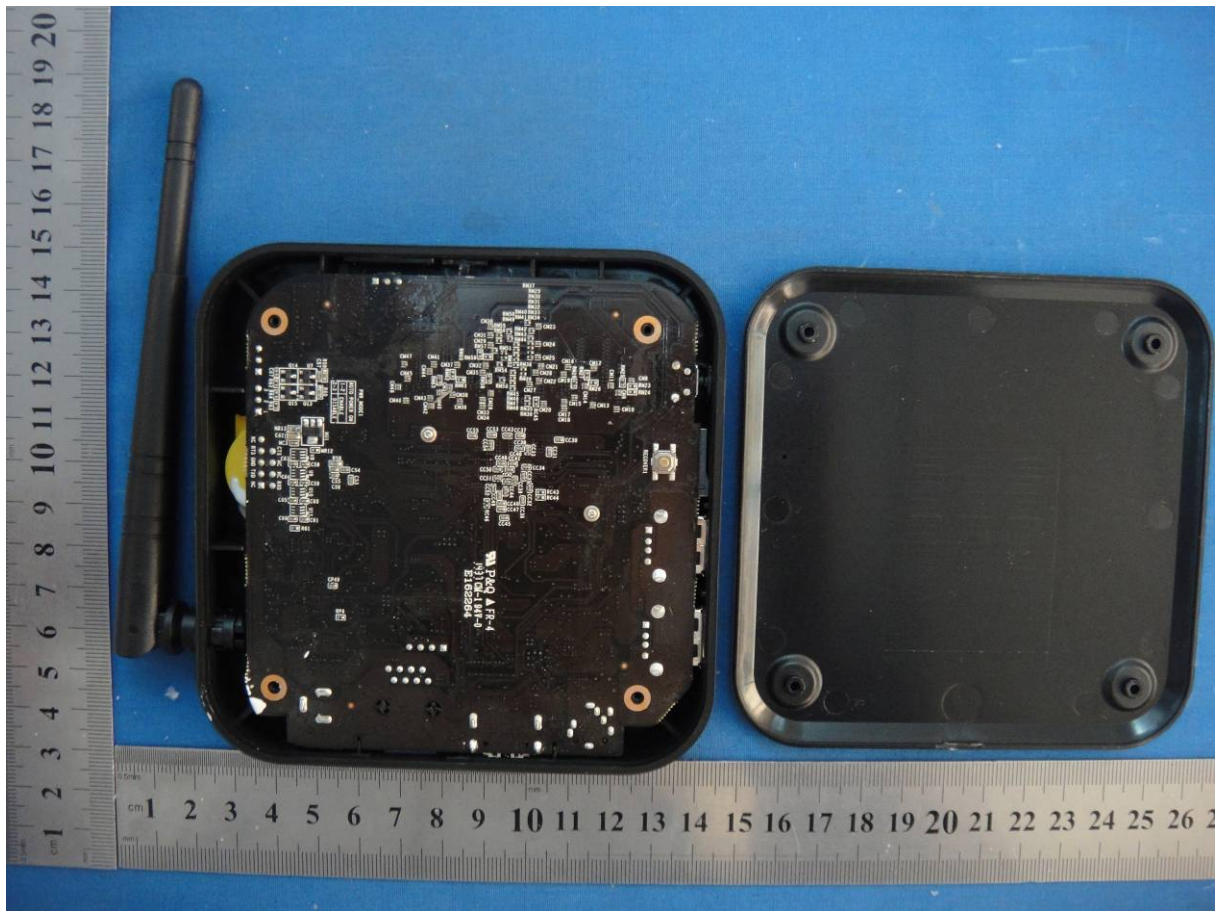

Internal Photo

WIFI/BT
Antenna