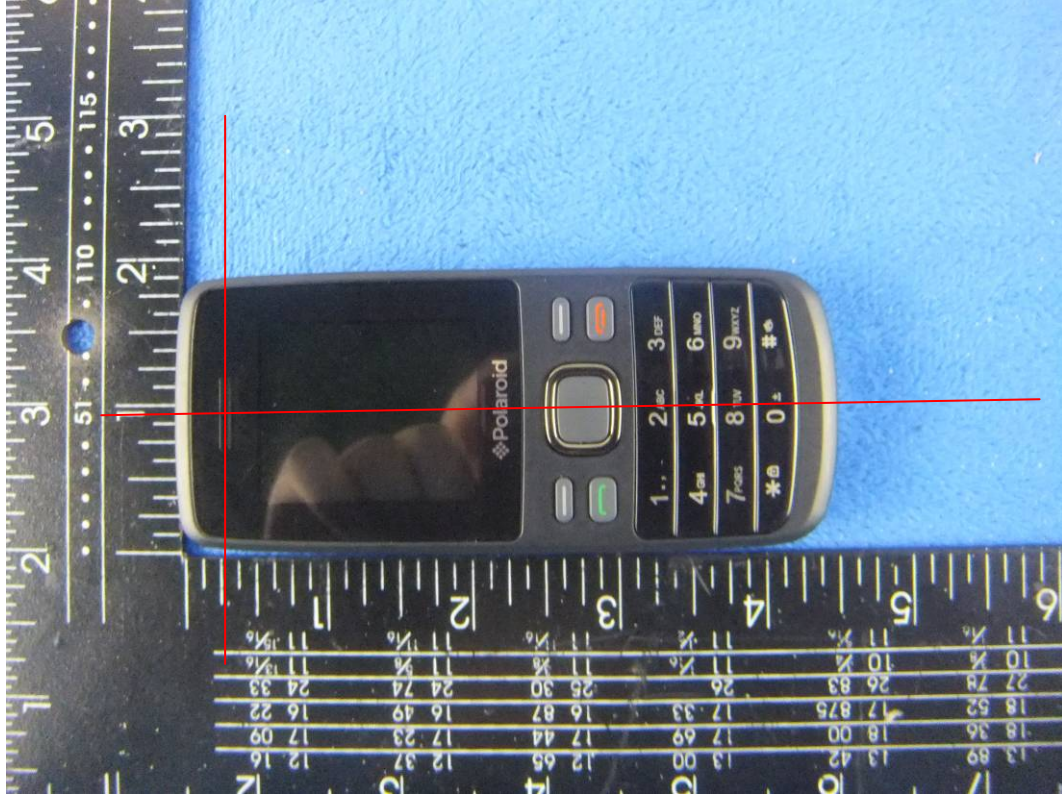

Annex B SAR System PHOTOGRAPHS

Liquid depth $\geq 15\text{cm}$

Annex C SETUP PHOTOGRAPHS

Right Head Touch View

Right Head Tilt View

Left Head Touch View

Left Head Tilt View

Body Setup Photo (LCD UP)

Body Setup Photo (LCD DOWN)

Annex D EUT PHOTOGRAPHS

EUT-Front Side View

EUT-Back Side View