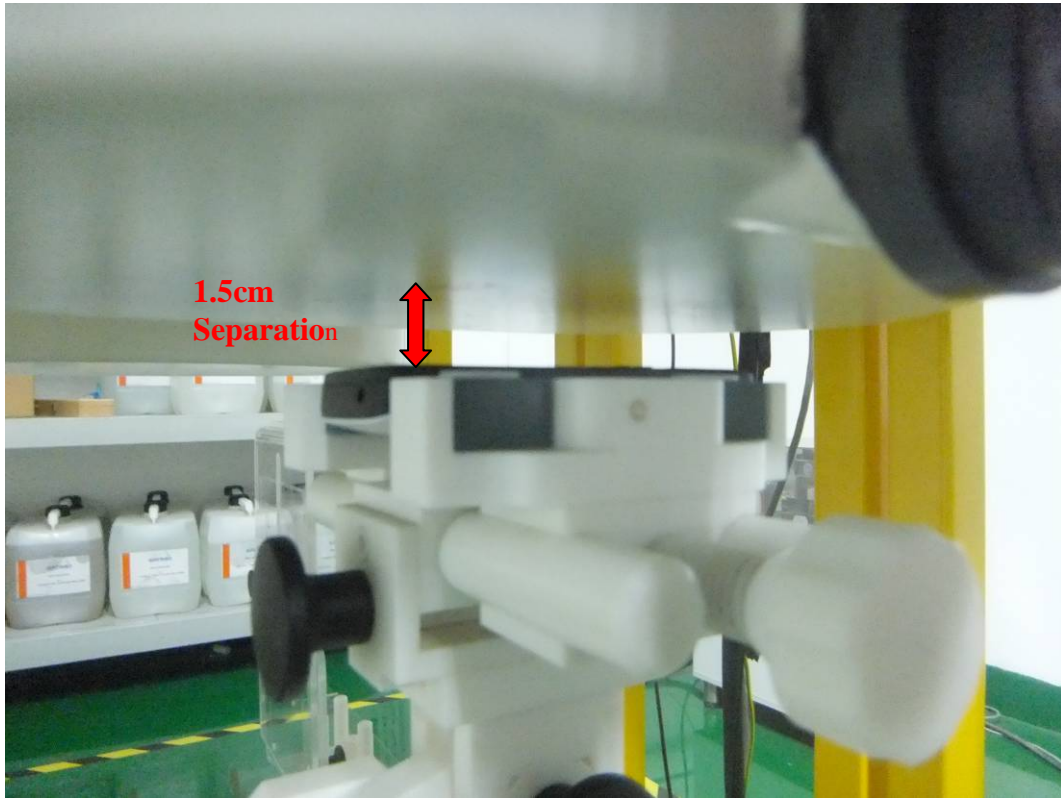

Annex B SAR System PHOTOGRAPHS

Liquid depth $\geq 15\text{cm}$

Annex C SETUP PHOTOGRAPHS

Right Head Touch View

Right Head Tilt View

Left Head Touch View

Left Head Tilt View

Body Setup Photo (LCD UP)

Body Setup Photo (LCD DOWN)

Annex D EUT PHOTOGRAPHS

EUT-Front Side View

EUT-Back Side View