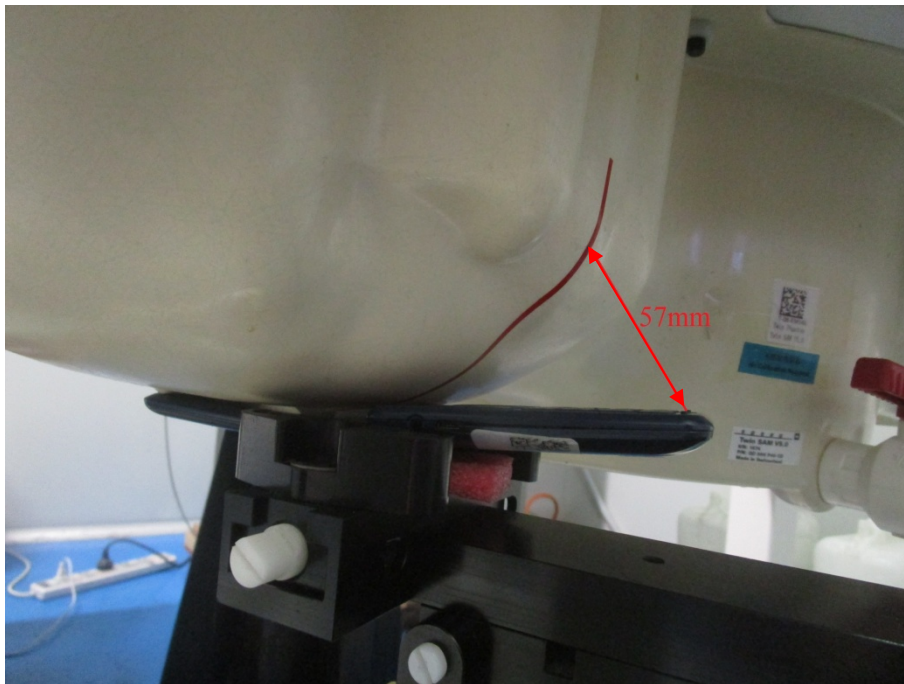

APPENDIX B EUT TEST POSITION PHOTOS

Liquid depth $\geq 15\text{cm}$

Head Left Cheek Setup Photo

Head Flat Setup Photo

Body Worn Back Setup Photo(5mm)

Body Back Setup Photo(5mm)

Body Bottom Setup Photo(5mm)