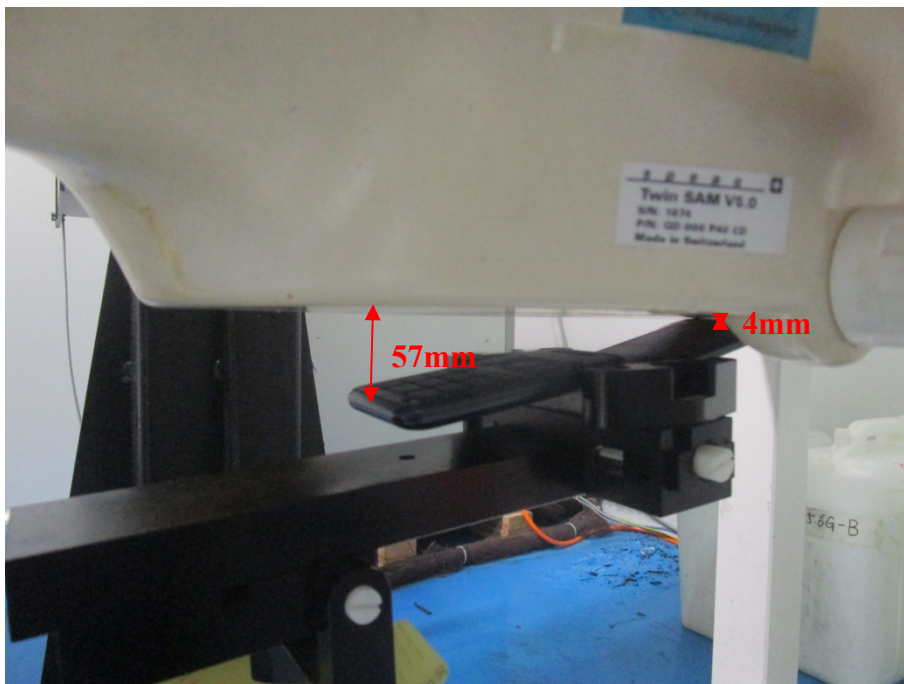

APPENDIX B EUT TEST POSITION PHOTOS

Liquid depth $\geq 15\text{cm}$

Head Left Cheek Setup Photo

Head Flat Setup Photo

Body Worn Back Setup Photo(5mm)

Body Back Setup Photo(5mm)

Body Bottom Setup Photo(5mm)