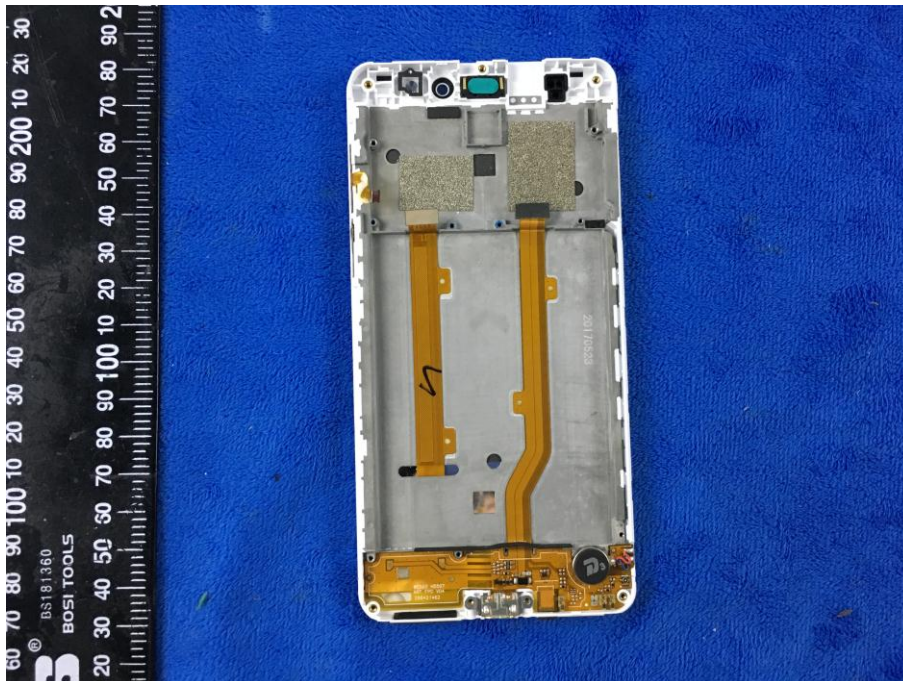

Annex B.ii. Photograph: EUT Internal Photo

Cover Off - Top View 1

Cover Off - Top View 2

Battery - Front View

Battery - Rear View

Small Mainboard - Front View

Small Mainboard - Rear View

Mainboard with Shielding – Front View

Mainboard with Shielding – Rear View

LCD – Front View

LCD – Rear View

GSM/PCS/UMTS-FDD - Antenna View

WiFi/BT/BLE/GPS - Antenna View

LTE - Antenna View