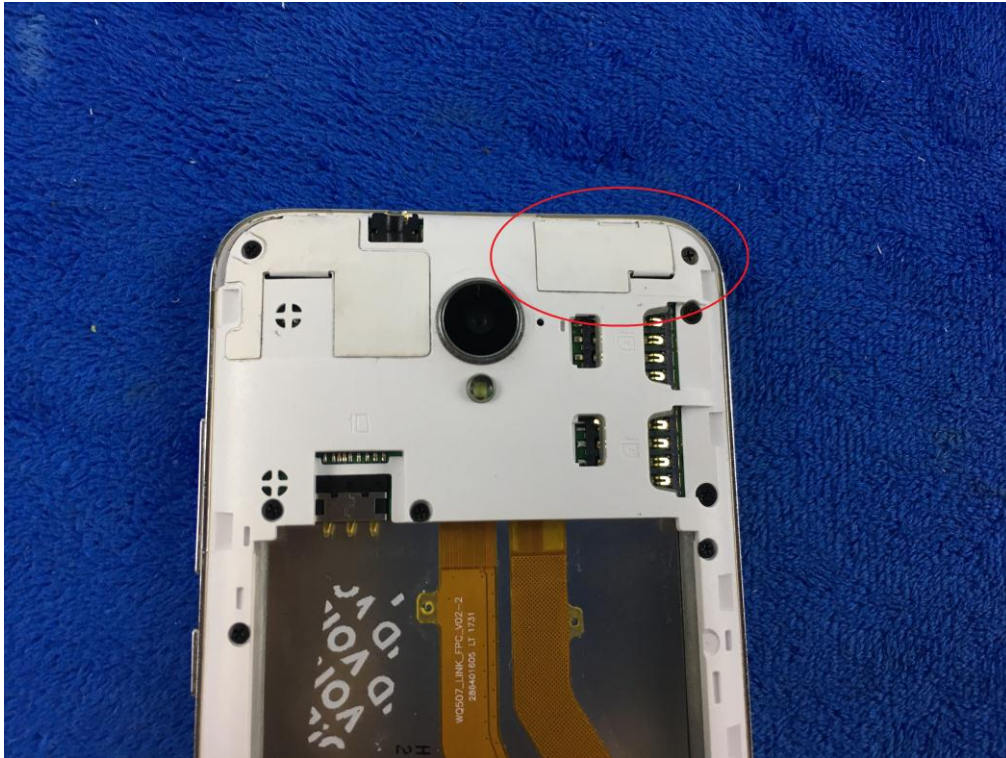

Annex B.ii. Photograph: EUT Internal Photo

Cover Off - Top View 1

Cover Off - Top View 2

Test Report	17070667-FCC-E V1
Page	26 of 36

Battery - Front View

Battery - Rear View

Mainboard with Shielding - Front View

Mainboard without Shielding - Front View

Mainboard – Rear View

LCD – Front View

LCD – Rear View

GSM/PCS/UMTS-FDD Antenna View

WiFi/BT/BLE/GPS - Antenna View

LTE - Antenna View