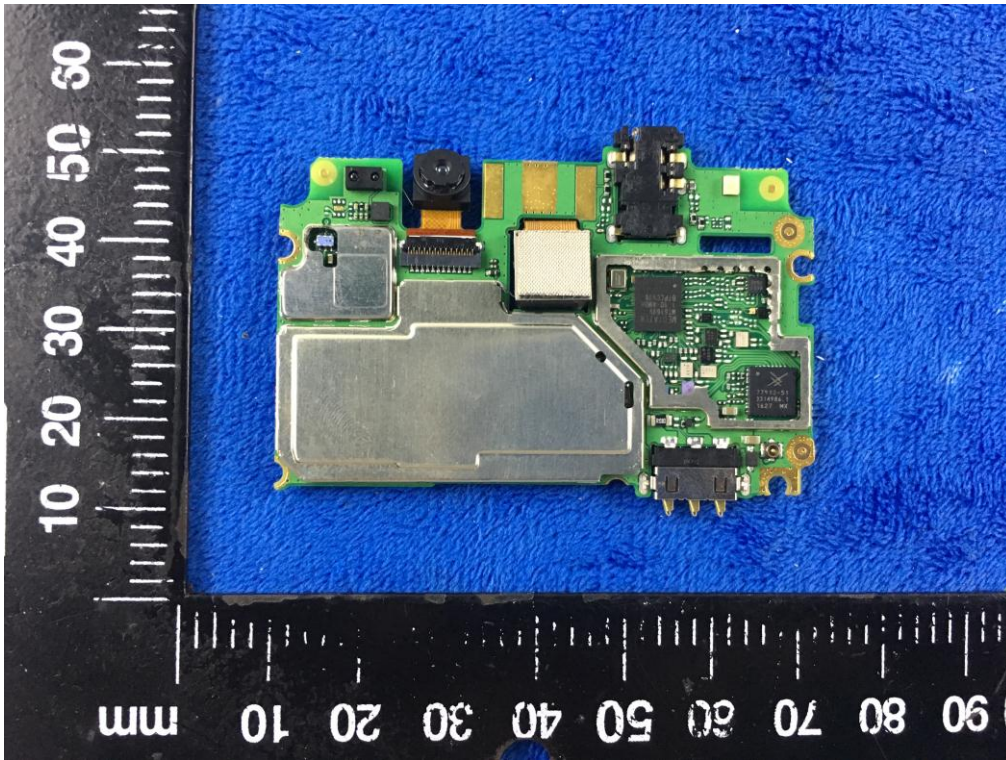

Annex B.ii. Photograph: EUT Internal Photo

Cover Off - Top View 1

Cover Off - Top View 2

Test Report	17070667-FCC-E V1
Page	26 of 36

Battery - Front View

Battery - Rear View

Mainboard with Shielding - Front View

Mainboard without Shielding - Front View

Mainboard – Rear View

LCD – Front View

LCD – Rear View

GSM/PCS/UMTS-FDD Antenna View

WiFi/BT/BLE/GPS - Antenna View

LTE - Antenna View