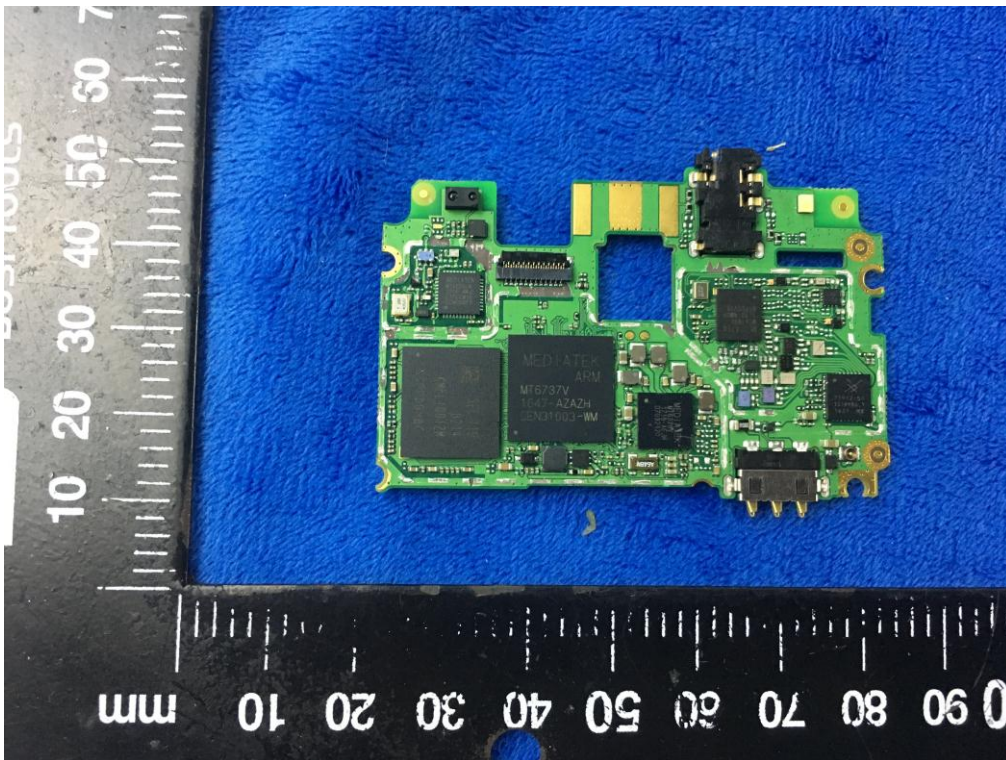

Annex B.ii. Photograph: EUT Internal Photo

Cover Off - Top View 1

Cover Off - Top View 2

Test Report	17070667-FCC-E V1
Page	26 of 36

Battery - Front View

Battery - Rear View

Mainboard with Shielding - Front View

Mainboard without Shielding - Front View

Mainboard – Rear View

LCD – Front View

LCD – Rear View

GSM/PCS/UMTS-FDD Antenna View

WiFi/BT/BLE/GPS - Antenna View

LTE - Antenna View