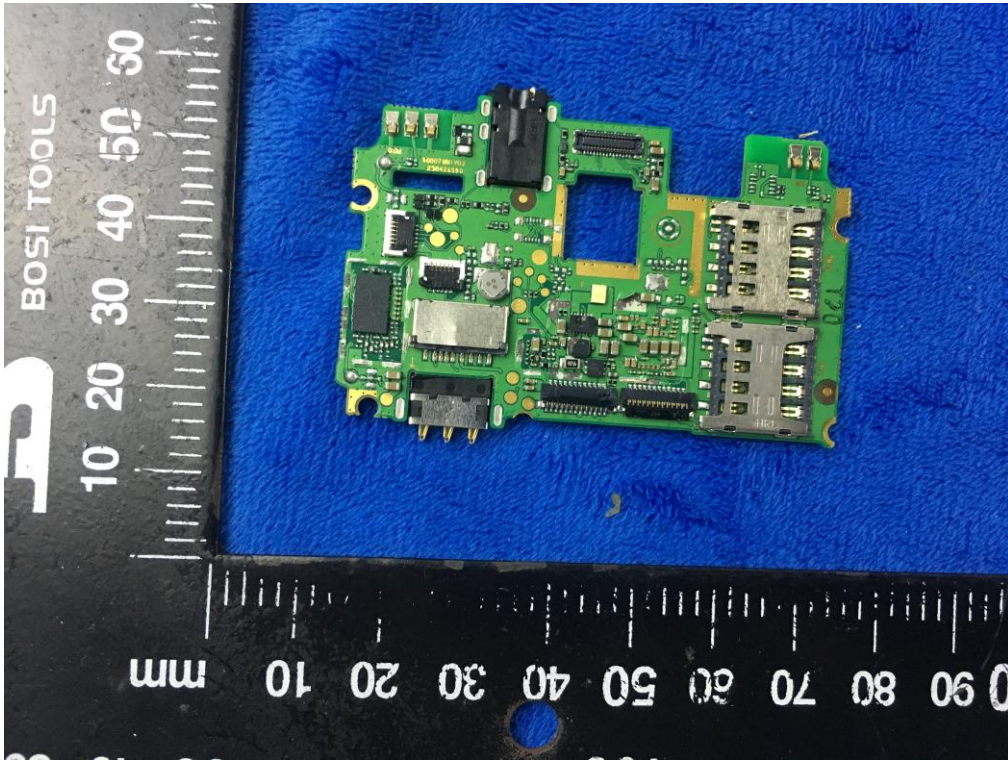

Annex B.ii. Photograph: EUT Internal Photo

Cover Off - Top View 1

Cover Off - Top View 2

Test Report	17070667-FCC-E V1
Page	26 of 36

Battery - Front View

Battery - Rear View

Mainboard with Shielding - Front View

Mainboard without Shielding - Front View

Mainboard – Rear View

LCD – Front View

LCD – Rear View

GSM/PCS/UMTS-FDD Antenna View

WiFi/BT/BLE/GPS - Antenna View

LTE - Antenna View