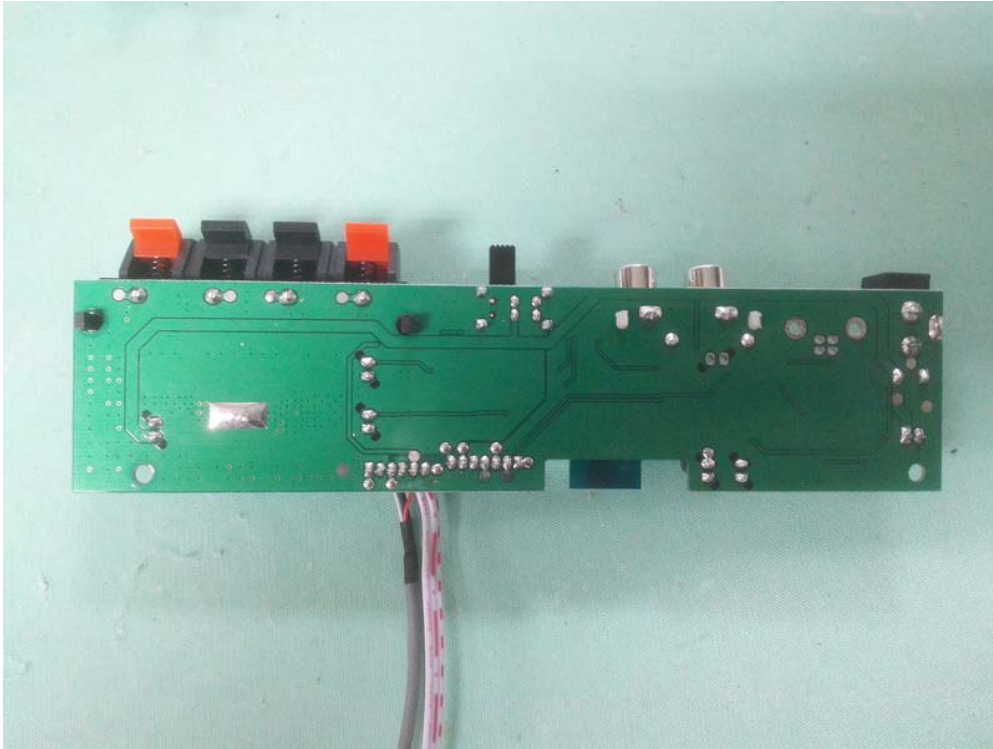

Internal Photo

FCC ID: 2ADA2-ITUT-420

IC: 20204-ITUT420

Inside View of The Product

Inner Circuit Top View

Inner Circuit Bottom View

Inner Circuit Top View

Inner Circuit Bottom View

Inner Circuit Top View

Inner Circuit Bottom View

Inner Circuit Top View

Inner Circuit Bottom View