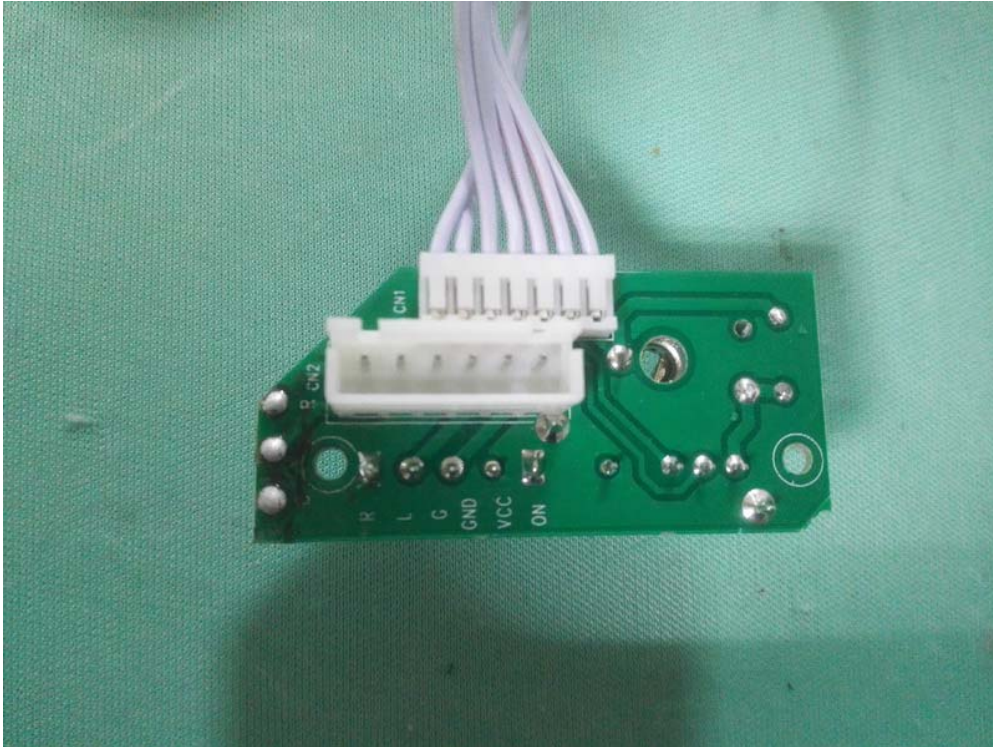

Internal Photo

FCC ID: 2ADA2-ITUT-420

IC: 20204-ITUT420

Inside View of The Product

Inner Circuit Top View

Inner Circuit Bottom View

Inner Circuit Top View

Inner Circuit Bottom View

Inner Circuit Top View

Inner Circuit Bottom View

Inner Circuit Top View

Inner Circuit Bottom View