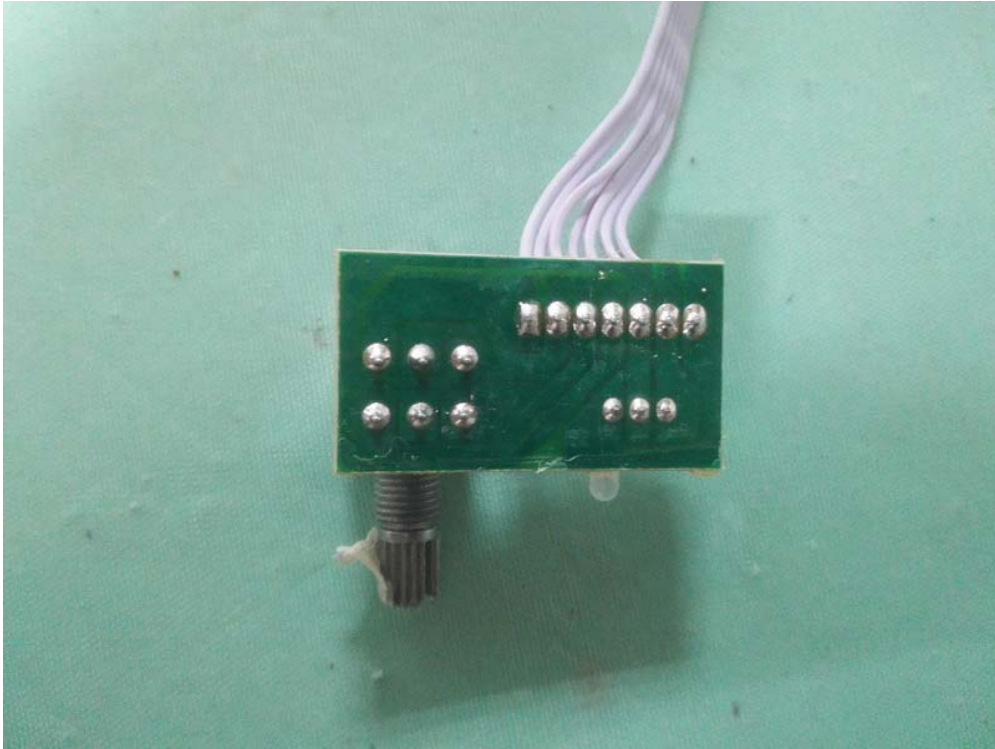

Internal Photo

FCC ID: 2ADA2-ITUT-420

IC: 20204-ITUT420

Inside View of The Product

Inner Circuit Top View

Inner Circuit Bottom View

Inner Circuit Top View

Inner Circuit Bottom View

Inner Circuit Top View

Inner Circuit Bottom View

Inner Circuit Top View

Inner Circuit Bottom View