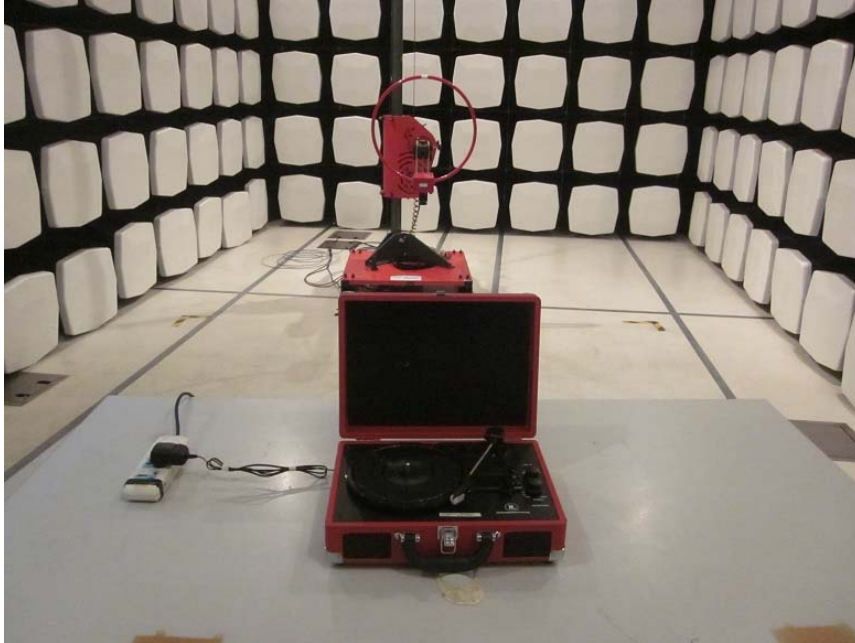

Test Photo

FCC ID: 2ADA2-CS-1400I

Measurement of Radiated Emission Test Set Up

Measurement of Radiated Emission Test Set Up

Measurement of Radiated Emission Test Set Up

Measurement of Conducted Emission Test Set Up