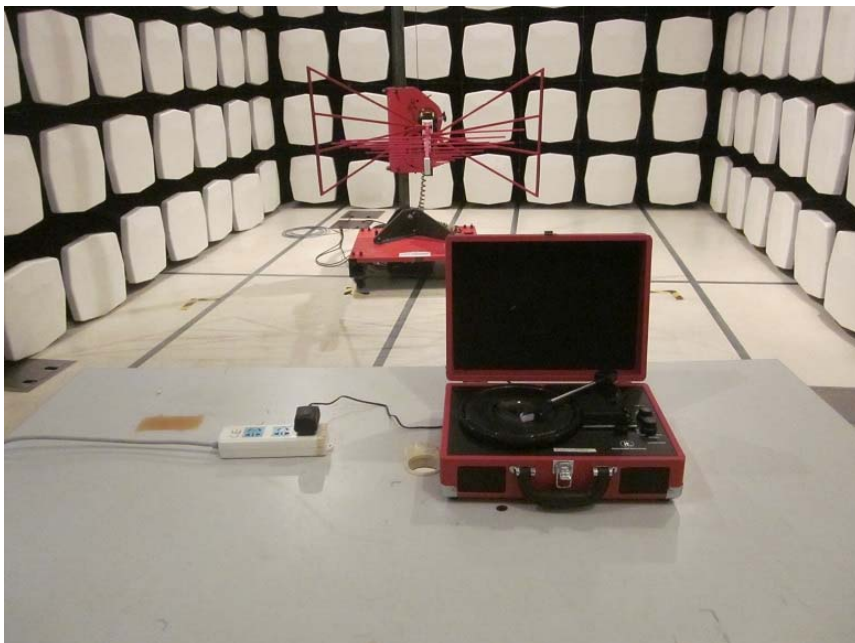

Test Photo

FCC ID: 2ADA2-CS-1400I

Measurement of Radiated Emission Test Set Up

Measurement of Radiated Emission Test Set Up

Measurement of Radiated Emission Test Set Up

Measurement of Conducted Emission Test Set Up