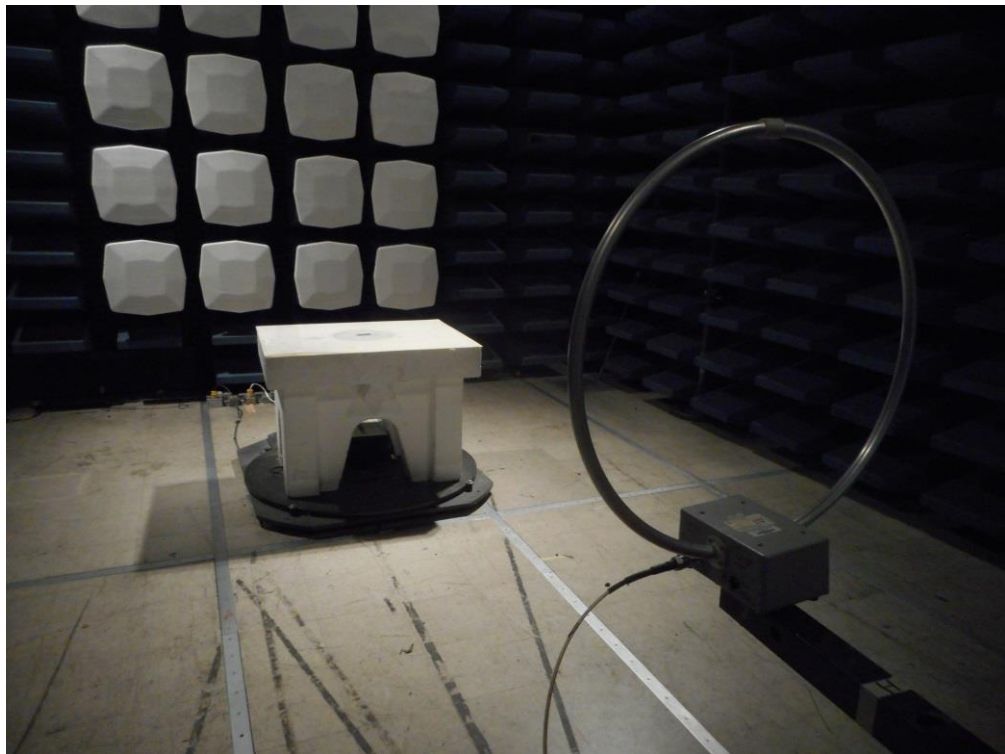

19 - 2AD9XVERSAHP: Test Setup Photos

Equipment Under Test (EUT) - Photo 1

Emissions Setup - Photo 2

Radiated Emissions RELF 3m SAC Setup – Photo 3

Radiated Spurious Emissions (Under 30MHz) 3m SAC Setup – Photo 4

Radiated Spurious Emissions (above 1 GHz) SAC Test Setup – Photo 5