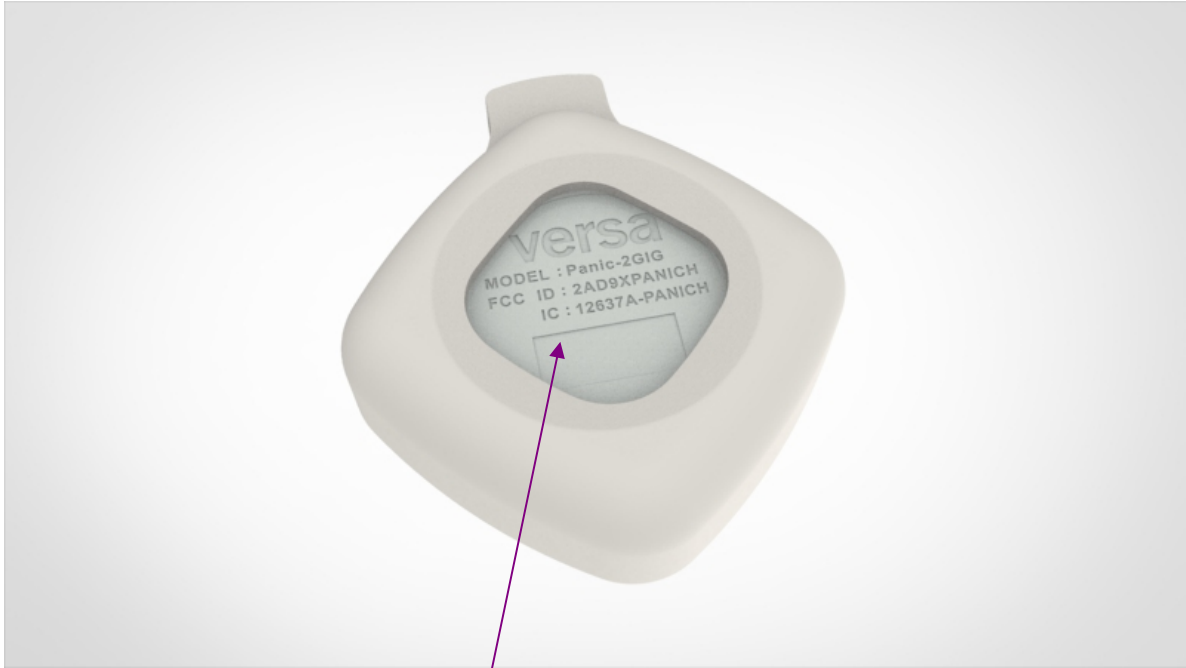

# Panic-2GIG Diagram

Label location

Model: Panic-2GIG  
FCC ID : 2AD9XPANICH  
IC: 12637A-PANICH