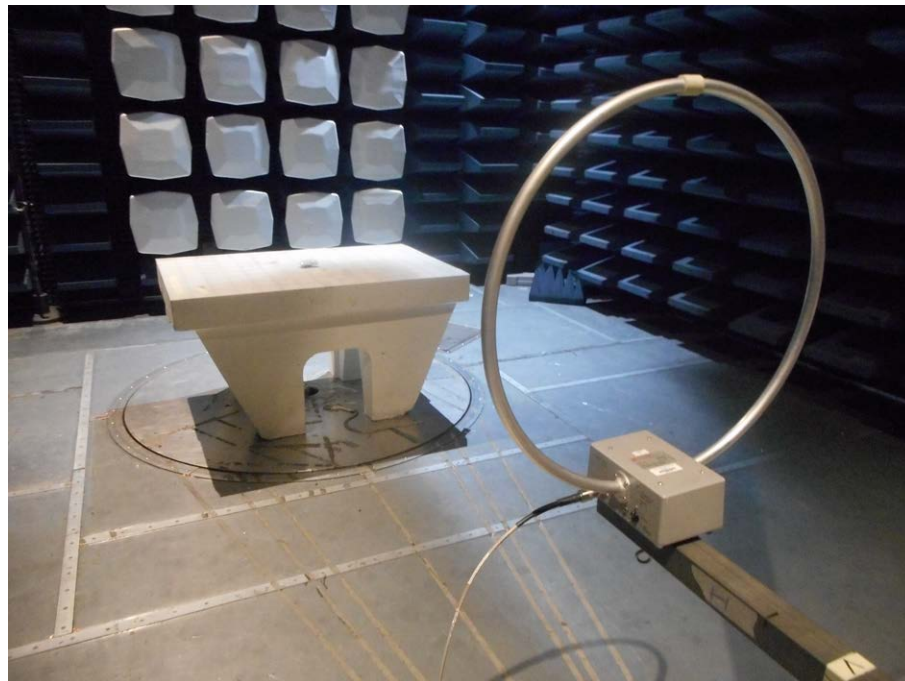

19 - 2AD9X-MOTION-X: Test Setup Photos

Equipment Under Test (EUT) - Photo 1

Emissions Setup - Photo 2

Radiated Emissions RELF 3m SAC Setup – Photo 3

Radiated Spurious Emissions (Under 30MHz) 3m SAC Setup – Photo 4

Radiated Spurious Emissions (above 1 GHz) SAC Test Setup – Photo 5