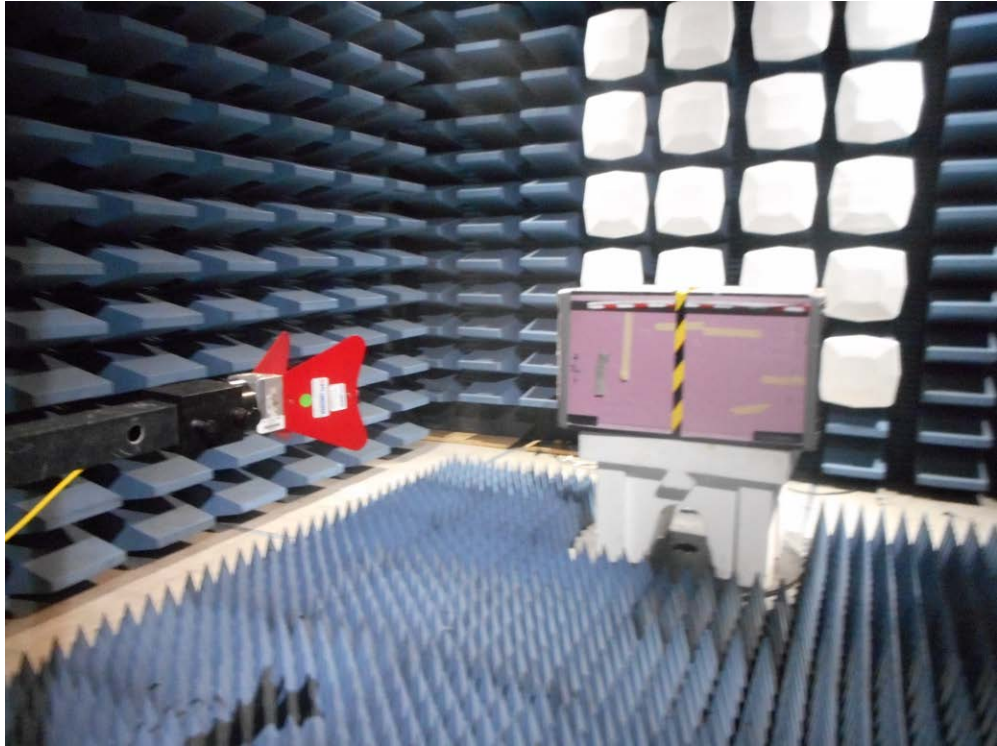

19 - 2AD9X-MOTION-X: Test Setup Photos

Equipment Under Test (EUT) - Photo 1

Emissions Setup - Photo 2

Radiated Emissions RELF 3m SAC Setup – Photo 3

Radiated Spurious Emissions (Under 30MHz) 3m SAC Setup – Photo 4

Radiated Spurious Emissions (above 1 GHz) SAC Test Setup – Photo 5