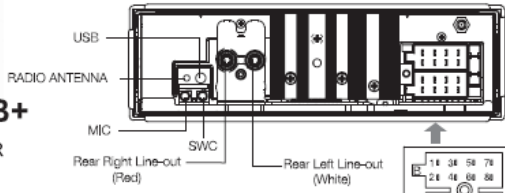

MODEL NO.: **TRC2425DAB+**

CD/MP3/USB/BLUETOOTH PLAYER
WITH FM/AM TUNER

24 V \equiv 10 A max \ominus GROUND

DO NOT connect any speaker wires to the metal body or chassis of the vehicle. DO NOT connect the speaker common (-) wires to each other. Connect each speaker wire directly to each speaker terminal. All speaker common (-) wires must remain floating.

| A Compartment | | B Compartment | |
|---------------|----------------|---------------|----------------|
| No. | Pin Definition | No. | Pin Definition |
| A1 | NC | B1 | Rear Right(+) |
| A2 | Tellmute | B2 | Rear Right(-) |
| A3 | NC | B3 | Front Right(+) |
| A4 | Battery + | B4 | Front Right(-) |
| A5 | AMP Remote | B5 | Front Left(+) |
| A6 | ILL | B6 | Front Left(-) |
| A7 | ACC+ | B7 | Rear Left(+) |
| A8 | Ground | B8 | Rear Left(-) |