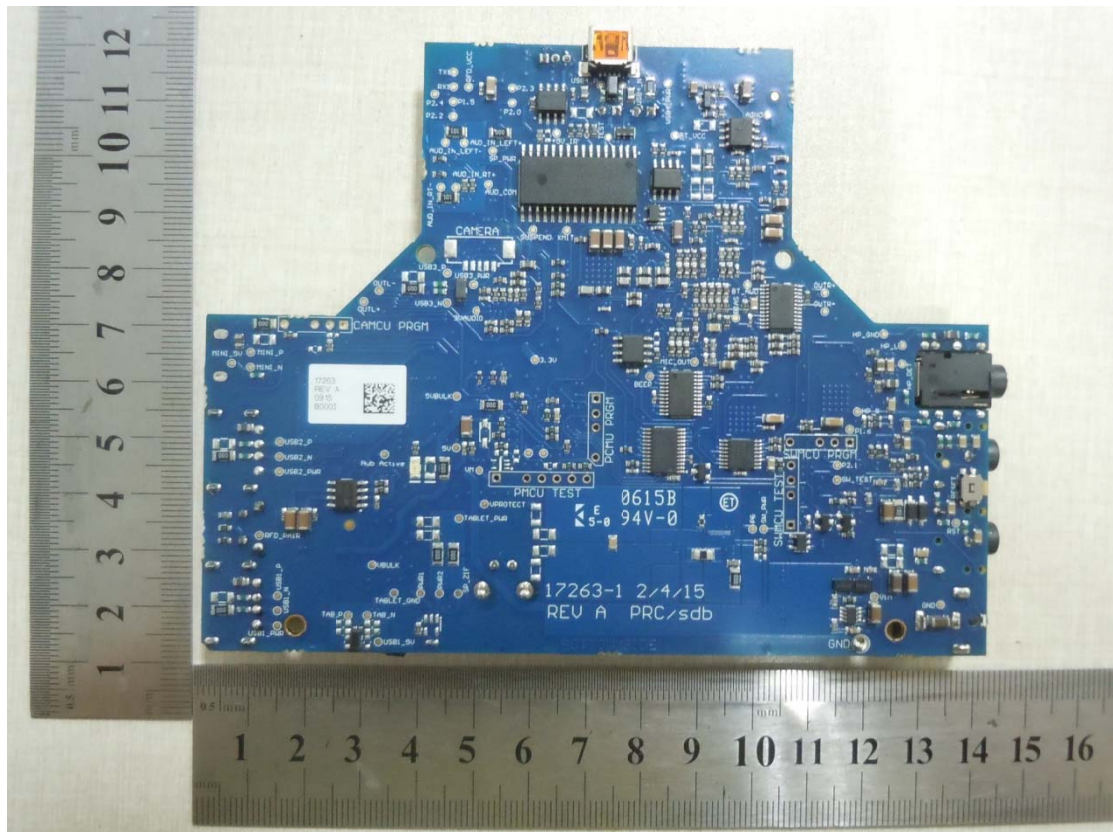

## Internal Photographs

EUT - Open View

Antenna Location

EUT - PCB View

Contains FCC ID: QQQWT32AE

Contains FCC ID: UY124

NFC Module: