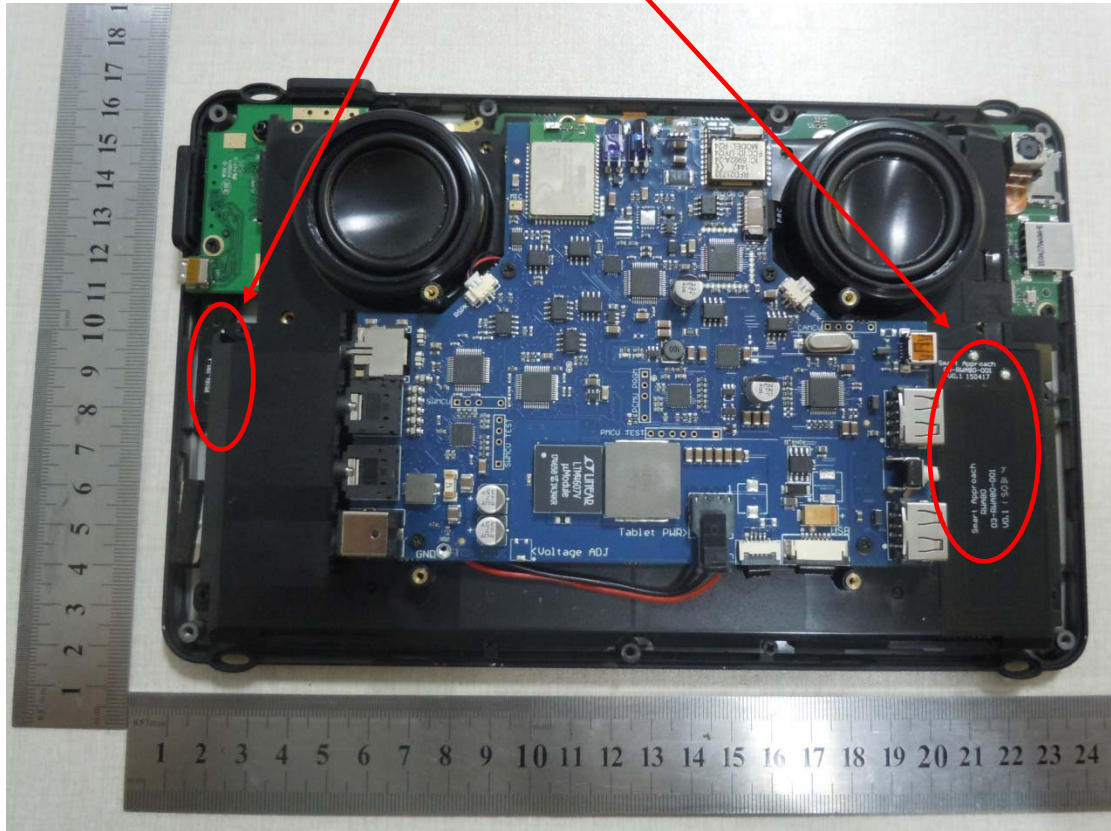

## Internal Photographs

EUT - Open View

Antenna Location

EUT - PCB View

Contains FCC ID: QQQWT32AE

Contains FCC ID: UY124

NFC Module: