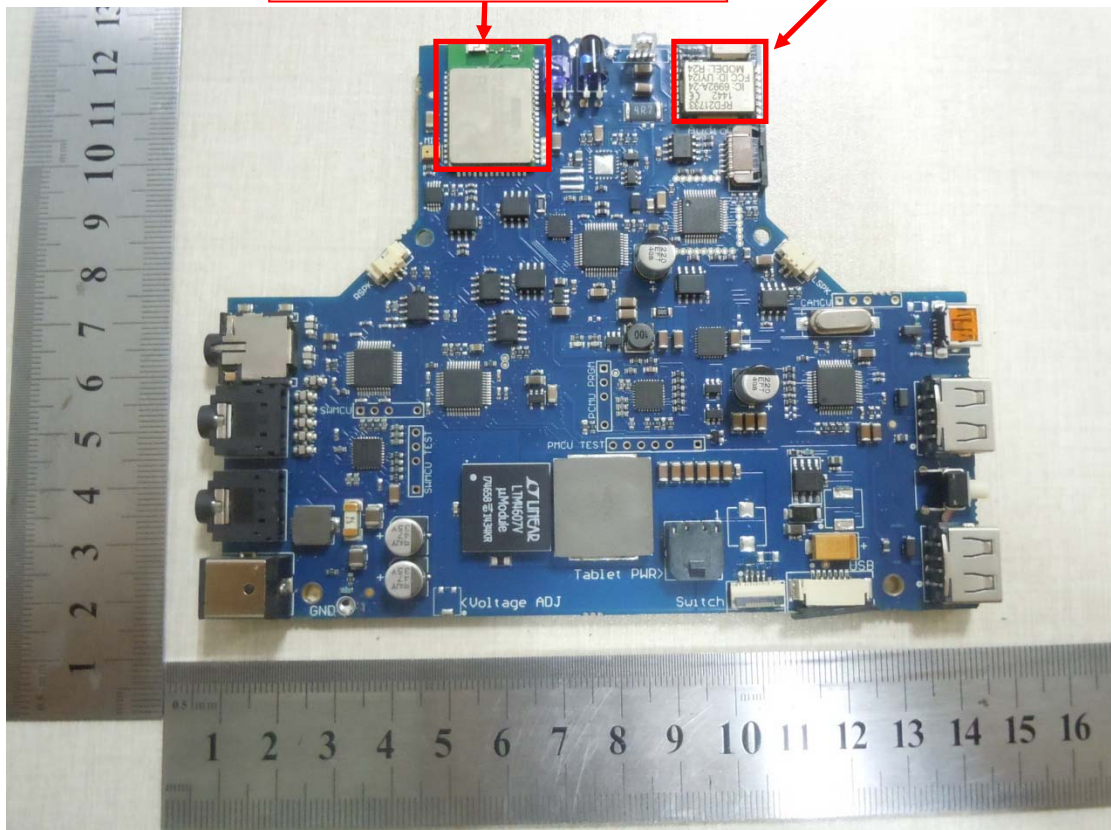

## Internal Photographs

EUT - Open View

Antenna Location

EUT - PCB View

Contains FCC ID: QQQWT32AE

Contains FCC ID: UY124

NFC Module: