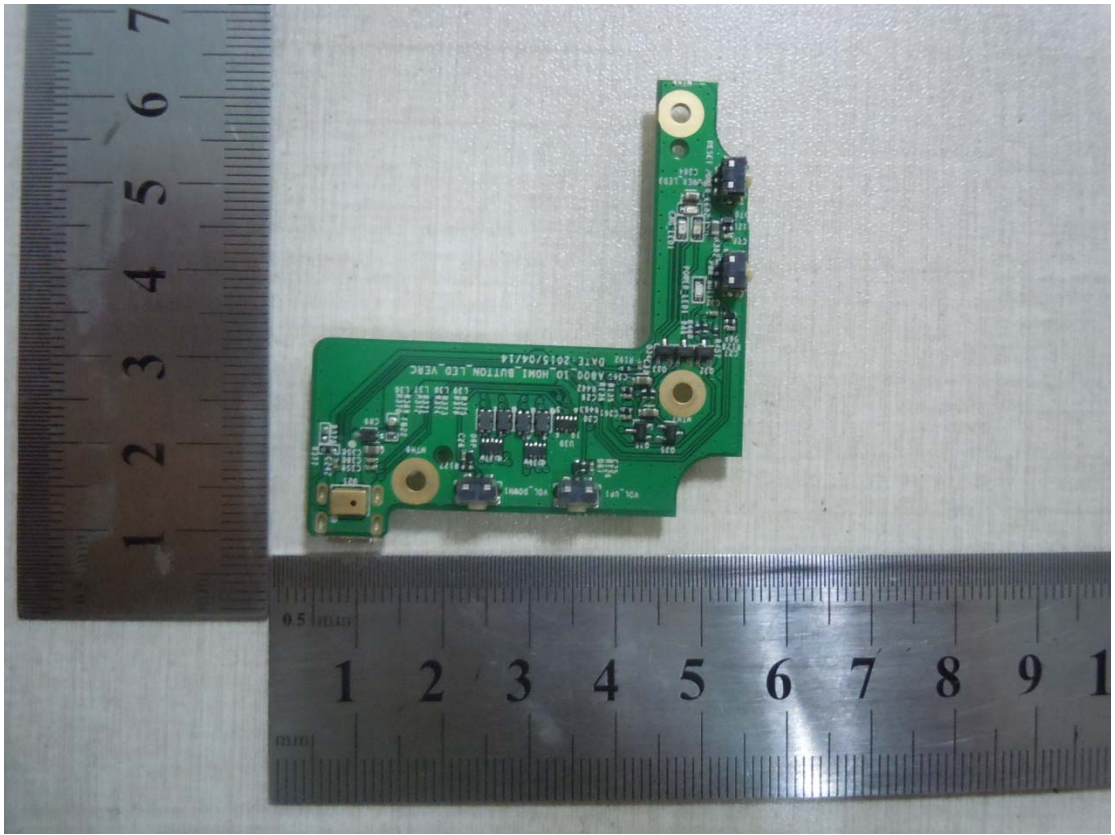

## Internal Photographs

EUT - Open View

Antenna Location

EUT - PCB View

Contains FCC ID: QQQWT32AE

Contains FCC ID: UY124

NFC Module: