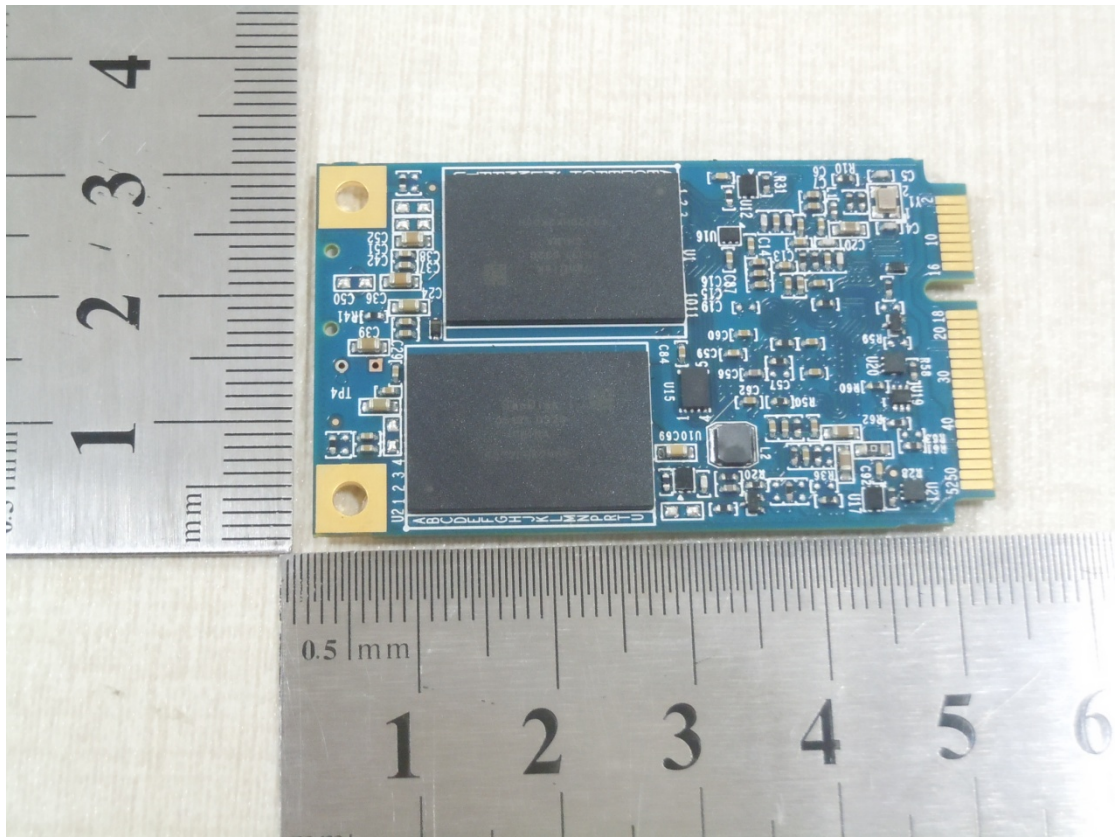

## Internal Photographs

EUT - Open View

Antenna Location

EUT - PCB View

Memory card:

Wifi /BT Module:

NFC Module: