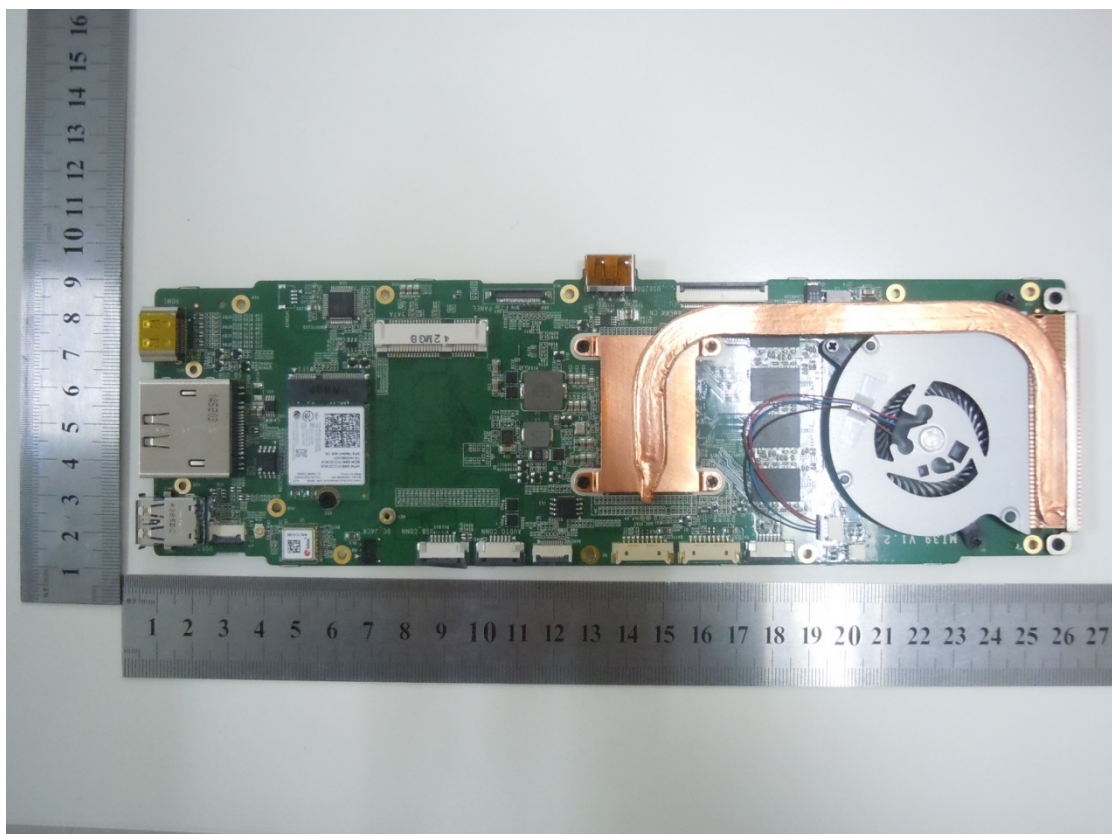

## Internal Photographs

EUT - Open View

Antenna Location

EUT - PCB View

Memory card:

Wifi /BT Module:

NFC Module: