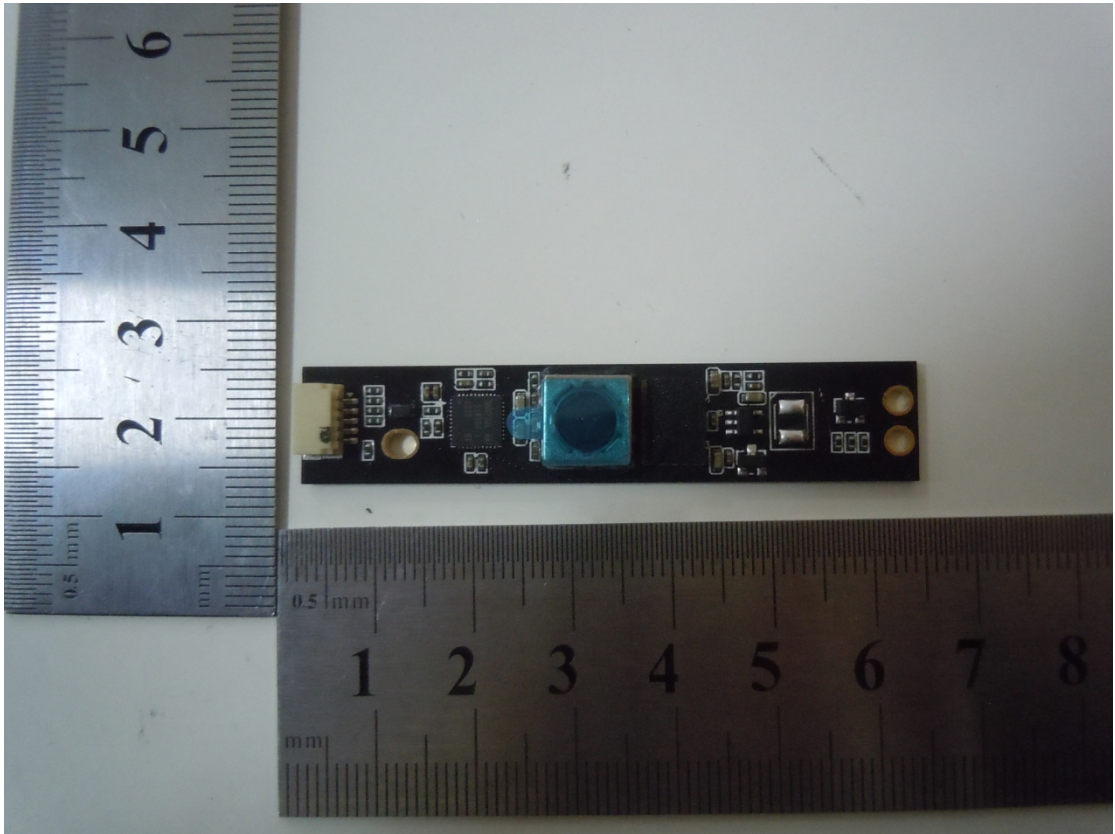

## Internal Photographs

EUT - Open View

Antenna Location

EUT - PCB View

Memory card:

Wifi /BT Module:

NFC Module: