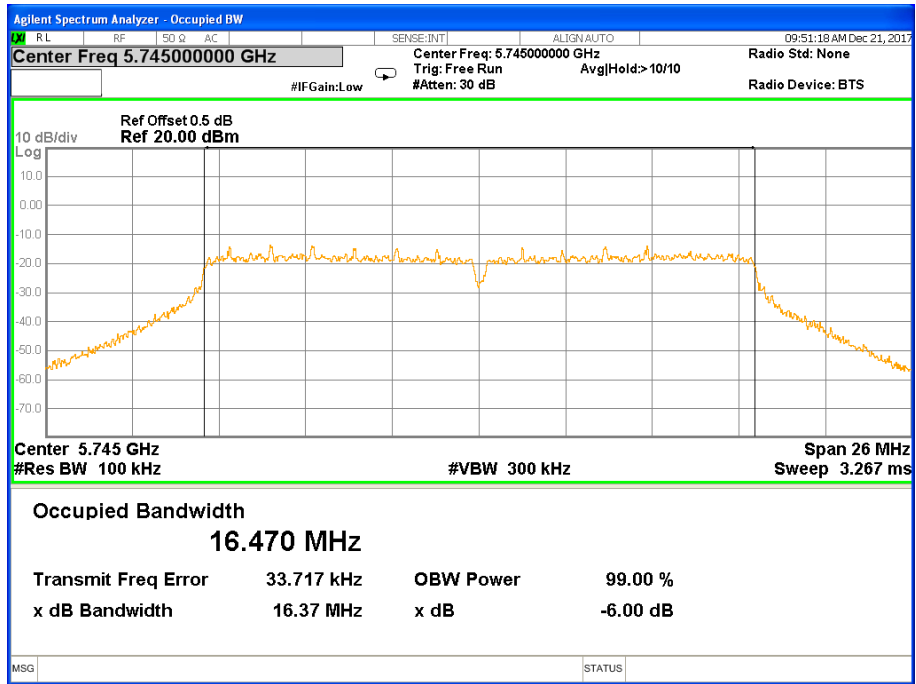

Band IV (5.725-5.850GHz) 802.11a, 6 dB Bandwidth 6 dB Bandwidth 802.11a Channel 149