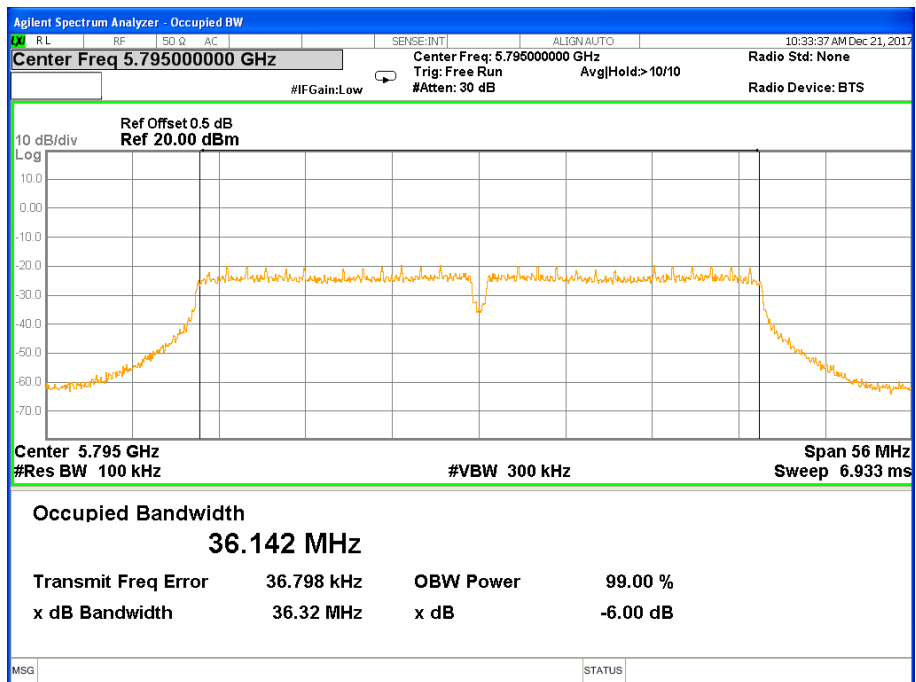

6 dB Bandwidth 802.11n(HT40) Channel 159