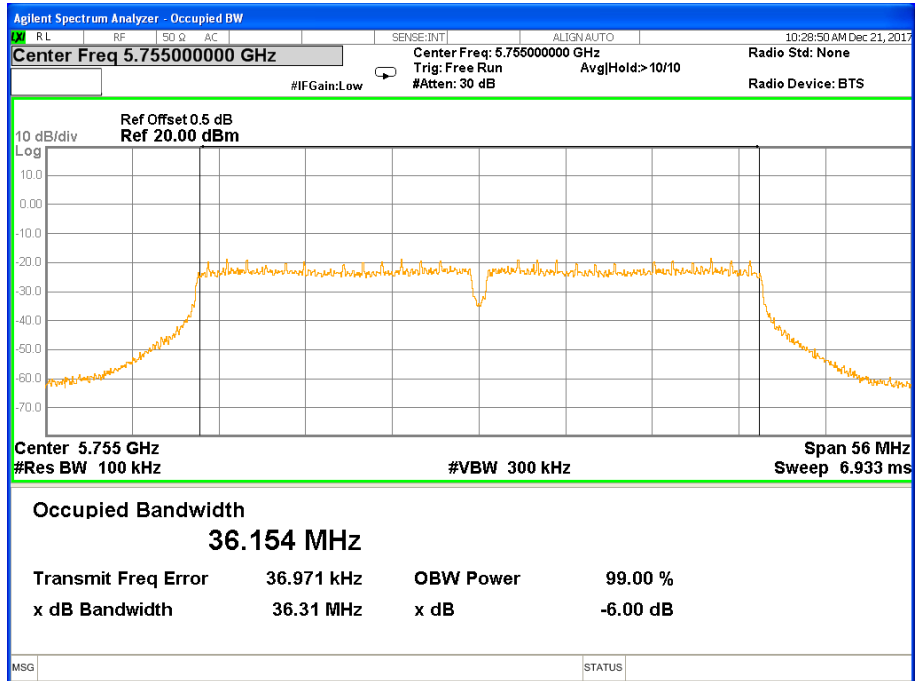

Band IV (5.725-5.850GHz) 802.11n(HT20) 6 dB Bandwidth 6 dB Bandwidth 802.11n(HT20) Channel 149

6 dB Bandwidth 802.11n(HT20) Channel 157

6 dB Bandwidth 802.11n(HT20) Channel 165

Band IV (5.725-5.850GHz) 802.11n(HT40) 6 dB Bandwidth 6 dB Bandwidth 802.11n(HT40) Channel 151