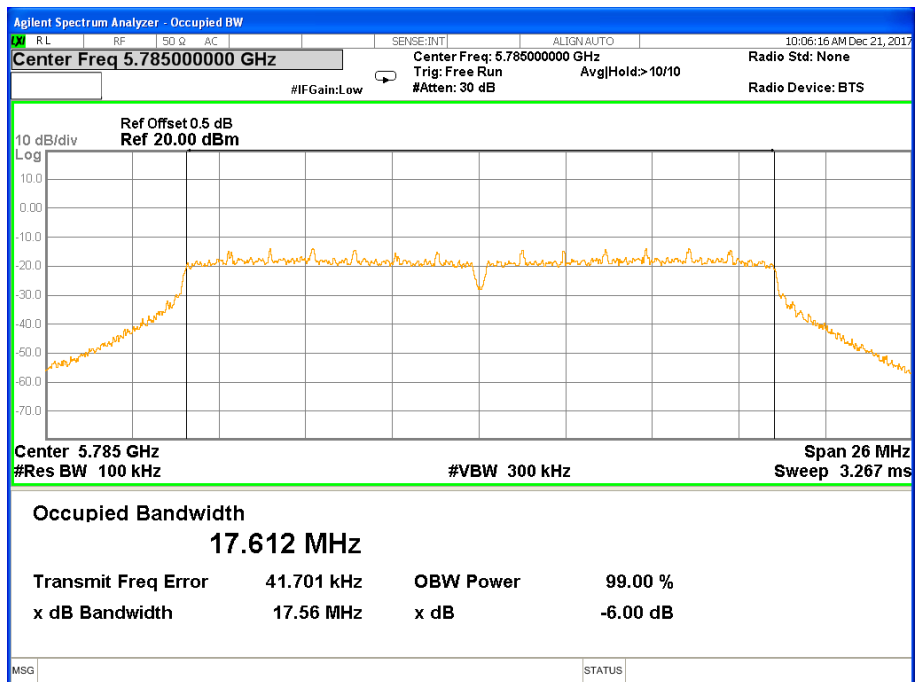

6 dB Bandwidth 802.11n(HT20) Channel 157