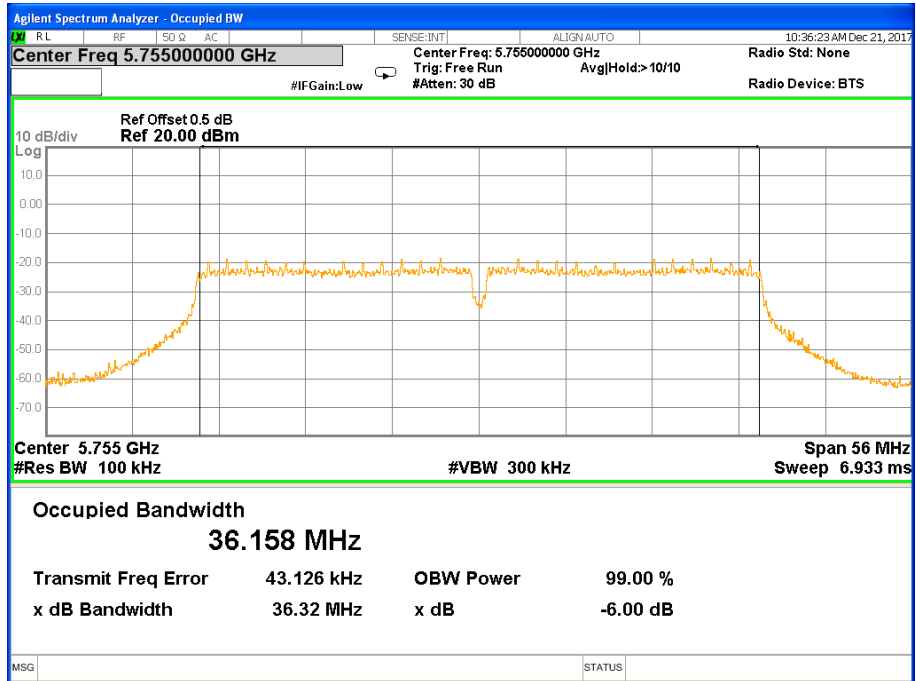

Band IV (5.725-5.850GHz) 802.11ac(HT40) 6 dB Bandwidth

6 dB Bandwidth 802.11ac(HT40) Channel 151