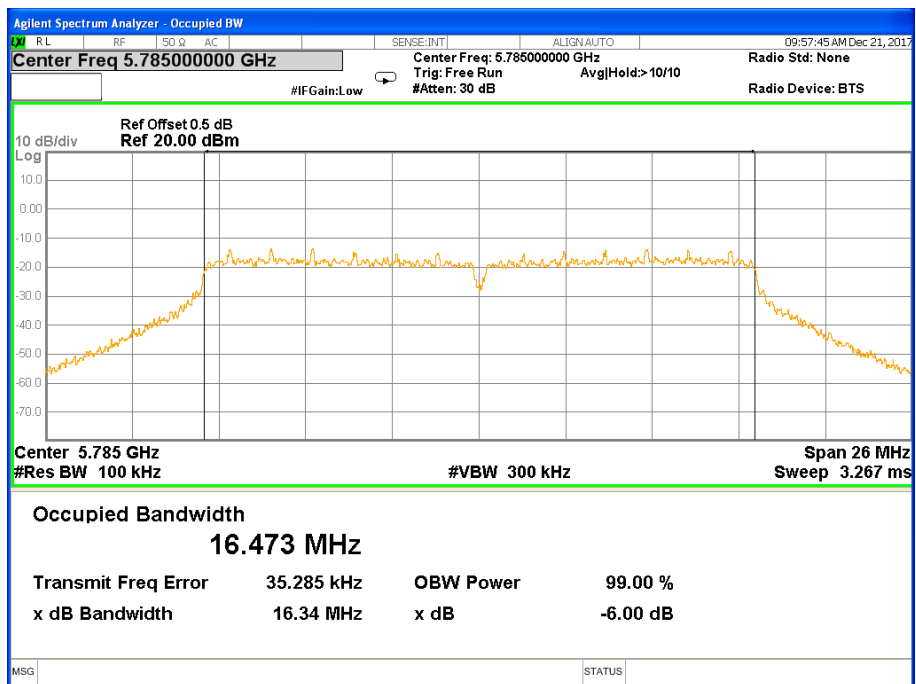

6 dB Bandwidth 802.11a Channel 157