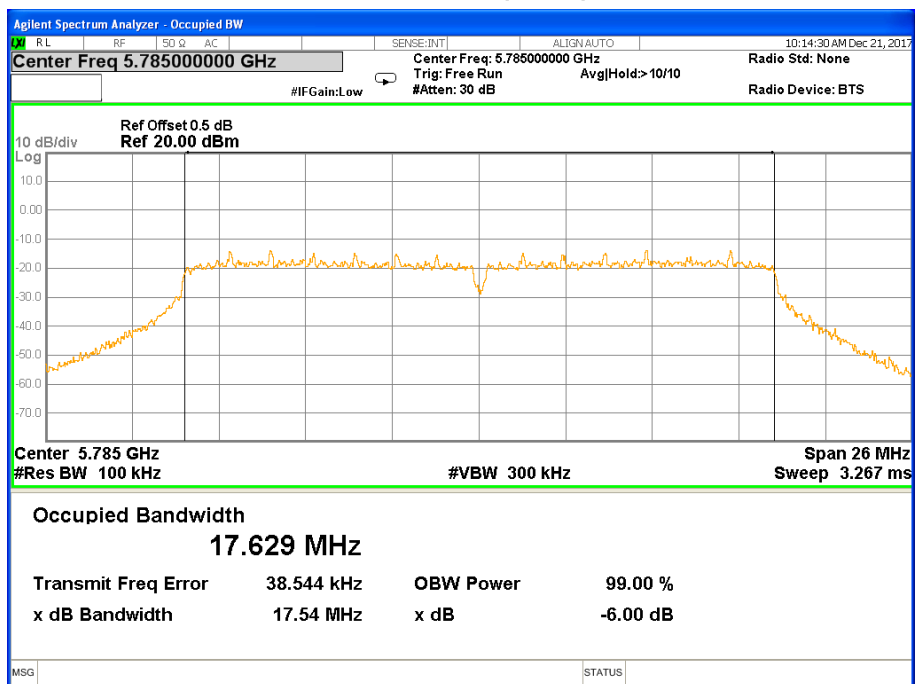

6 dB Bandwidth 802.11n(HT40) Channel 159

Band IV (5.725-5.850GHz) 802.11ac(HT20) 6 dB Bandwidth

6 dB Bandwidth 802.11ac(HT20) Channel 149

6 dB Bandwidth 802.11ac(HT20) Channel 157

6 dB Bandwidth 802.11ac(HT20) Channel 165