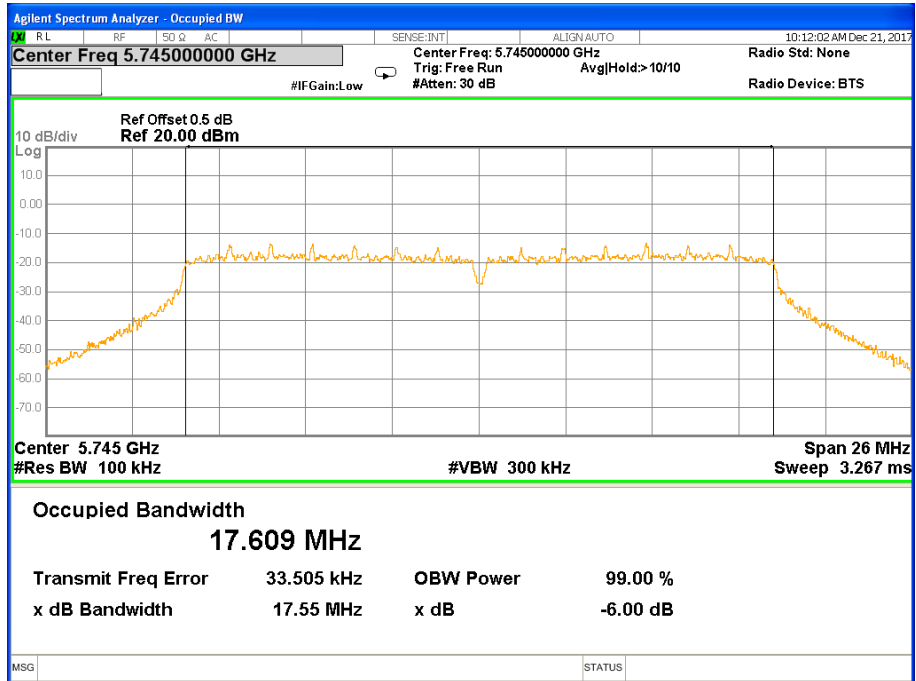

Band IV (5.725-5.850GHz) 802.11ac(HT20) 6 dB Bandwidth

6 dB Bandwidth 802.11ac(HT20) Channel 149