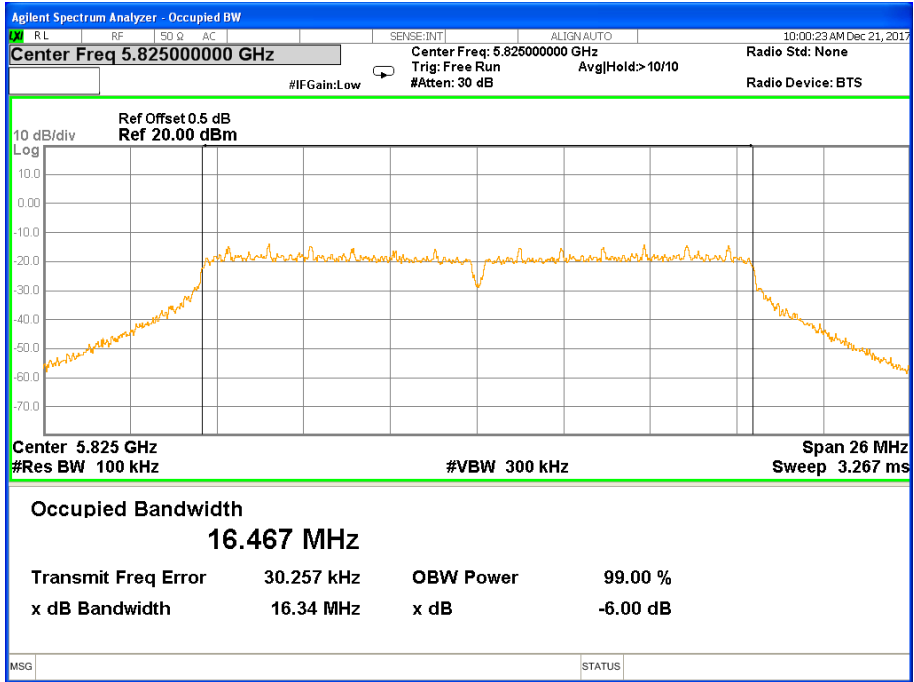

Note: N/A, 26 db bandwidth measurement limit only embodied in the report

Band IV (5.725-5.850GHz) 802.11a, 6 dB Bandwidth 6 dB Bandwidth 802.11a Channel 149

6 dB Bandwidth 802.11a Channel 157

6 dB Bandwidth 802.11a Channel 165