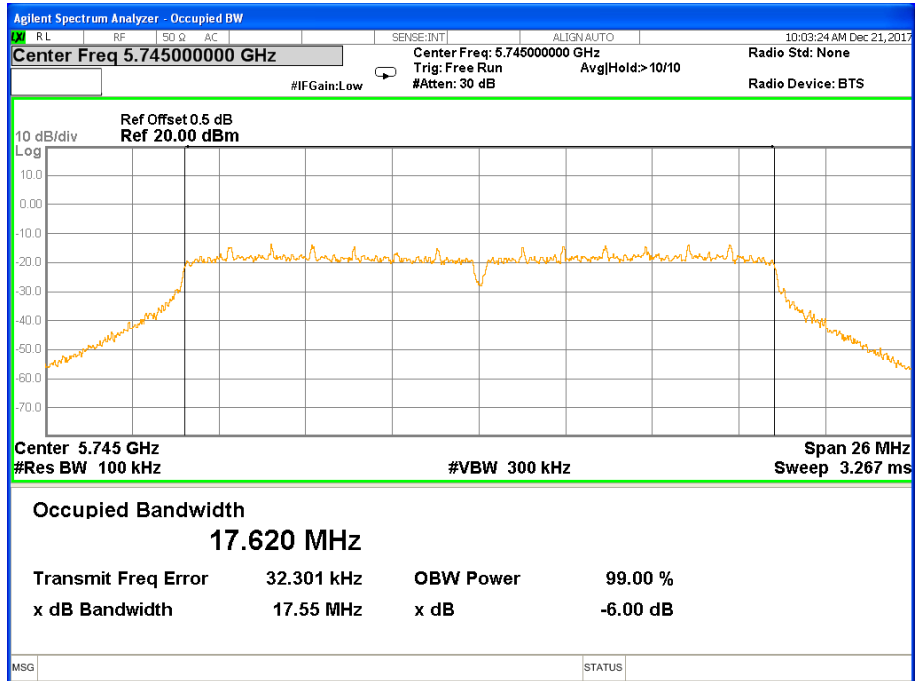

Band IV (5.725-5.850GHz) 802.11n(HT20) 6 dB Bandwidth 6 dB Bandwidth 802.11n(HT20) Channel 149