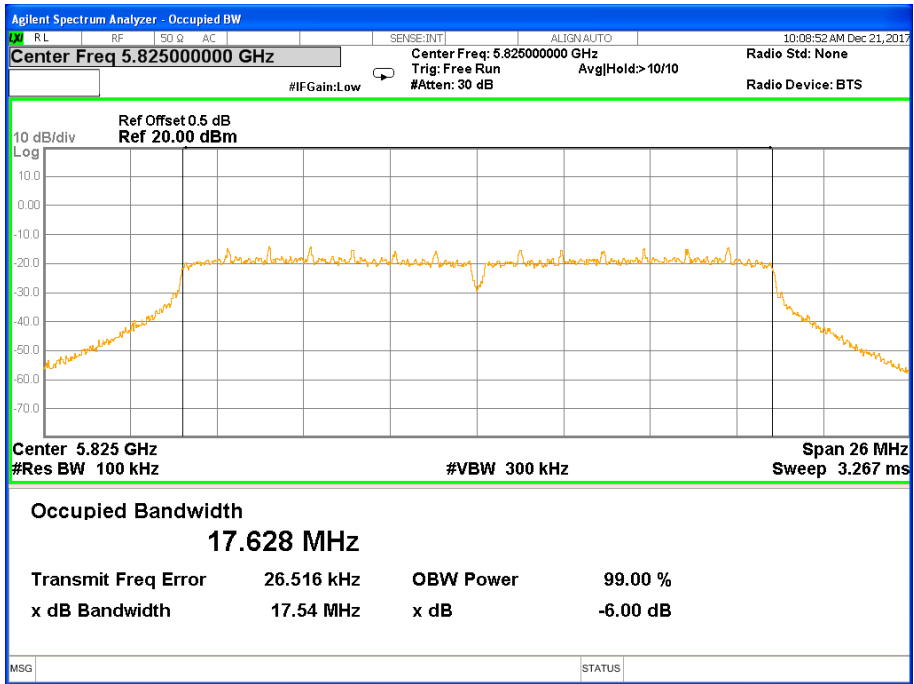

Band IV (5.725-5.850GHz) 802.11n(HT20) 6 dB Bandwidth 6 dB Bandwidth 802.11n(HT20) Channel 149

6 dB Bandwidth 802.11n(HT20) Channel 157

6 dB Bandwidth 802.11n(HT20) Channel 165

Band IV (5.725-5.850GHz) 802.11n(HT40) 6 dB Bandwidth 6 dB Bandwidth 802.11n(HT40) Channel 151