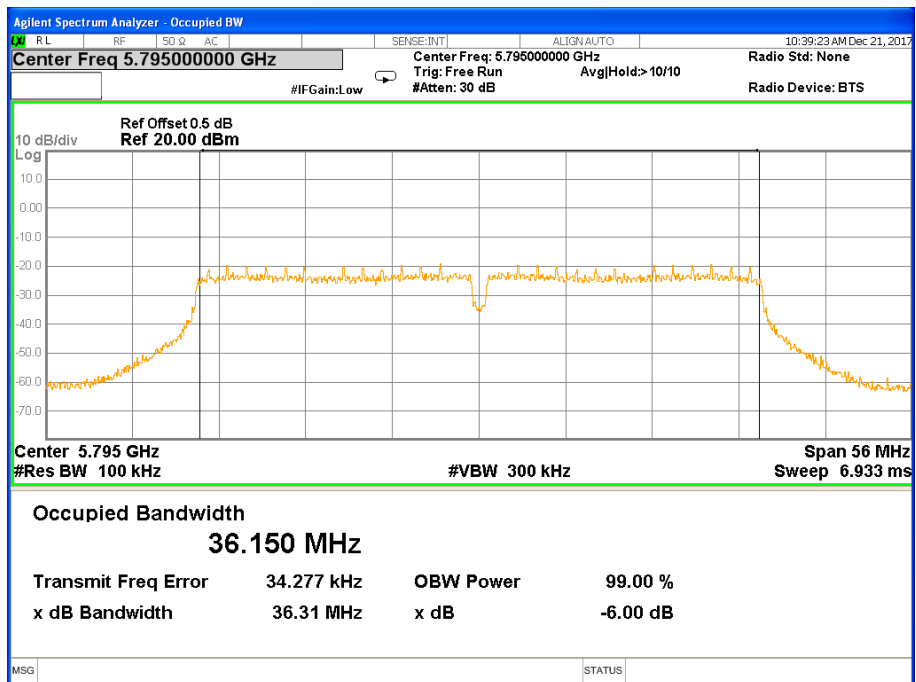

6 dB Bandwidth 802.11ac(HT40) Channel 159