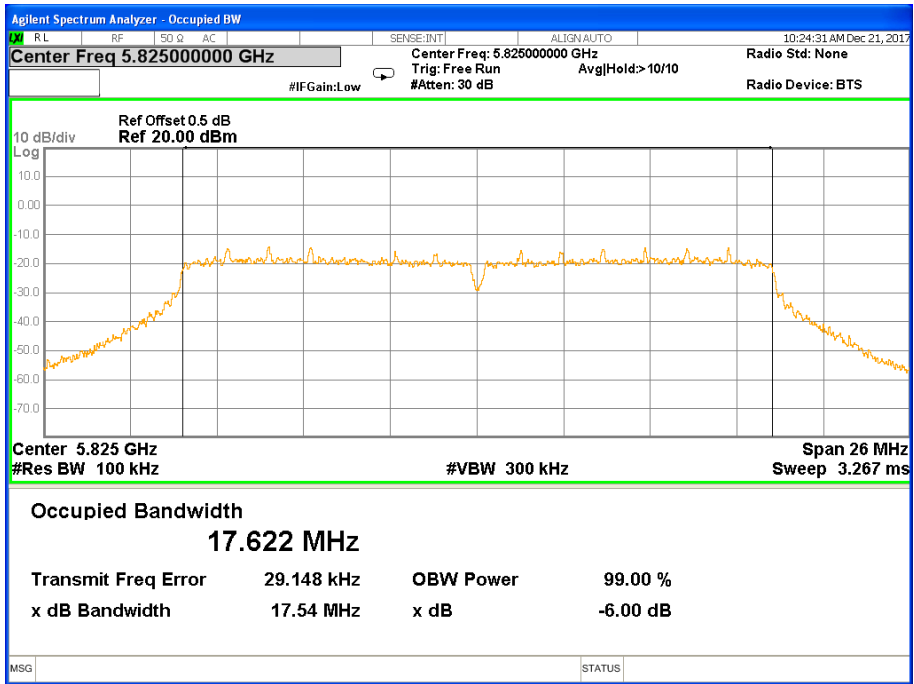

6 dB Bandwidth 802.11n(HT40) Channel 159

Band IV (5.725-5.850GHz) 802.11ac(HT20) 6 dB Bandwidth

6 dB Bandwidth 802.11ac(HT20) Channel 149

6 dB Bandwidth 802.11ac(HT20) Channel 157

6 dB Bandwidth 802.11ac(HT20) Channel 165