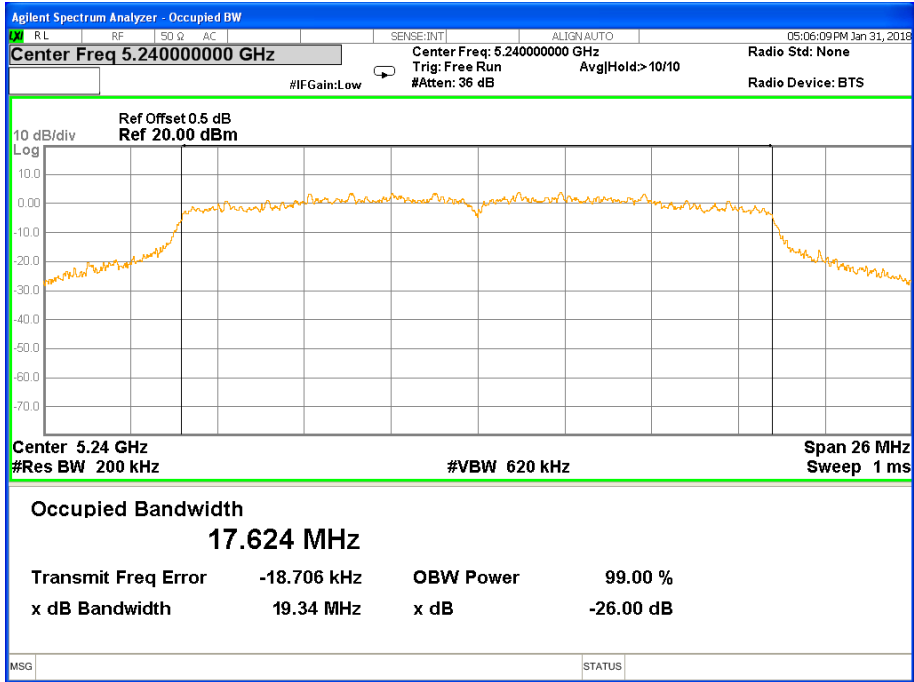

26 dB & 99% Bandwidth 802.11n(HT20) Channel 48