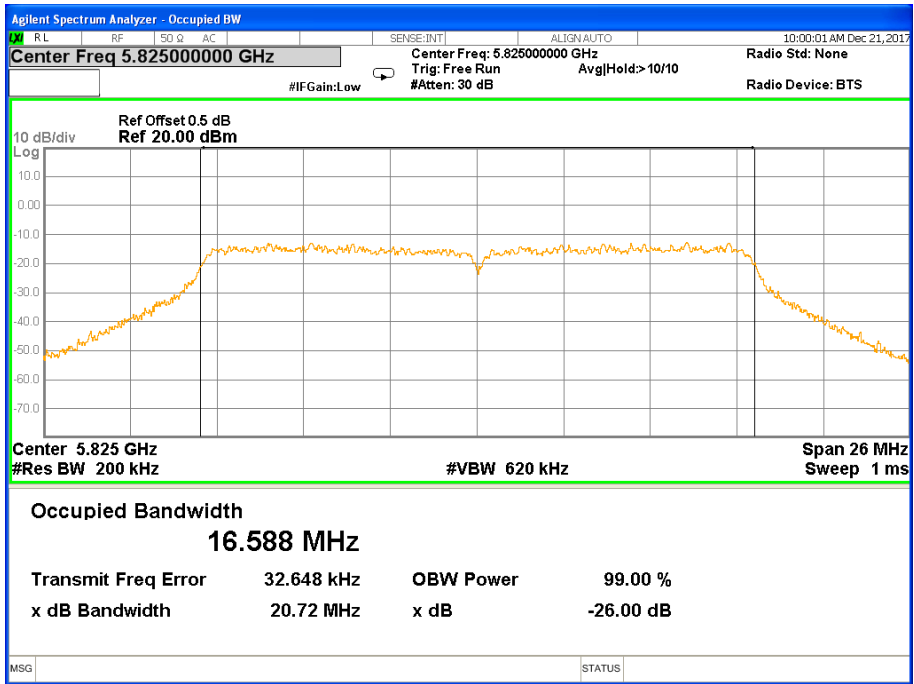

Band IV (5.725-5.850GHz) 802.11a, 26 dB &99% Bandwidth 26 dB &99% Bandwidth 802.11a Channel 149

26 dB &99% Bandwidth 802.11a Channel 157

26 dB &99% Bandwidth 802.11a Channel 165

Band IV (5.725-5.850GHz) 802.11n(HT20) 26 dB &99% Bandwidth
26 dB &99% Bandwidth 802.11n(HT20) Channel 149