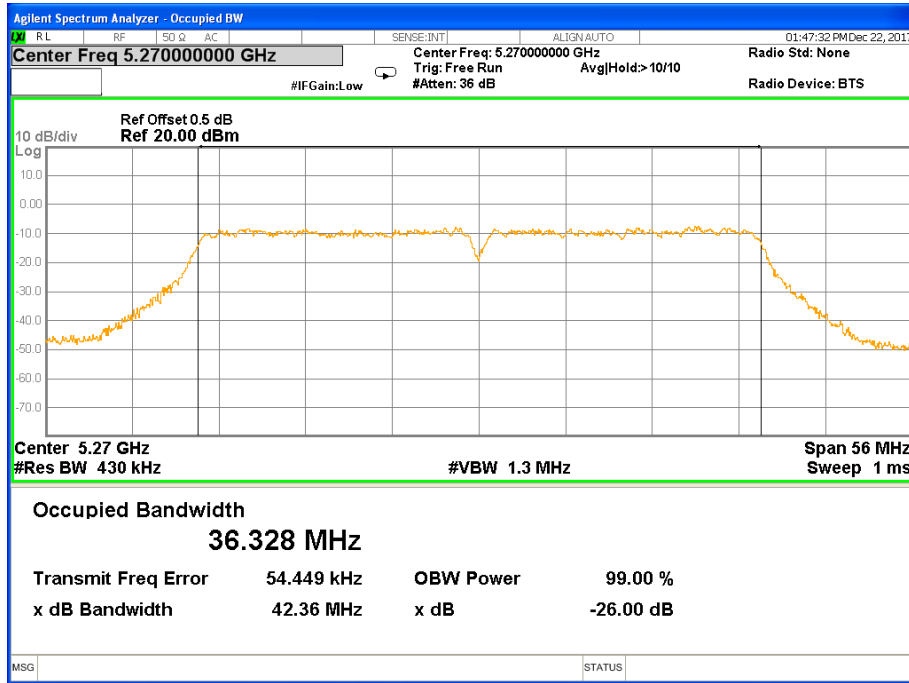

26 dB &99% Bandwidth 802.11ac(HT20) Channel 60

26 dB & 99% Bandwidth 802.11ac(HT20) Channel 64

Band II (5.250-5.350GHz) 802.11ac(HT40) 26 dB &99% Bandwidth 26 dB &99% Bandwidth 802.11ac(HT40) Channel 54