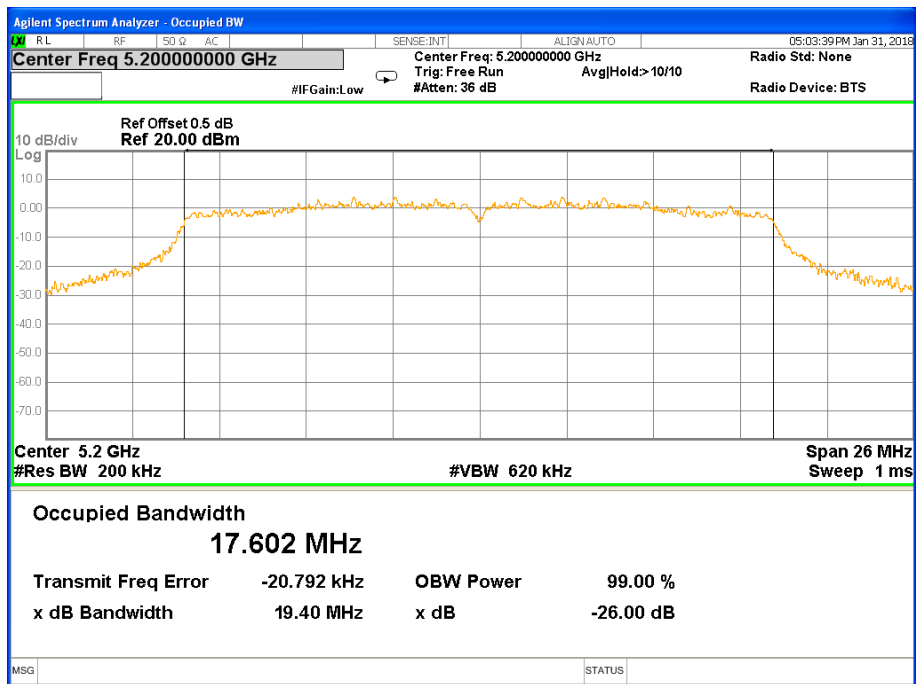

26 dB &99% Bandwidth 802.11n(HT20) Channel 40