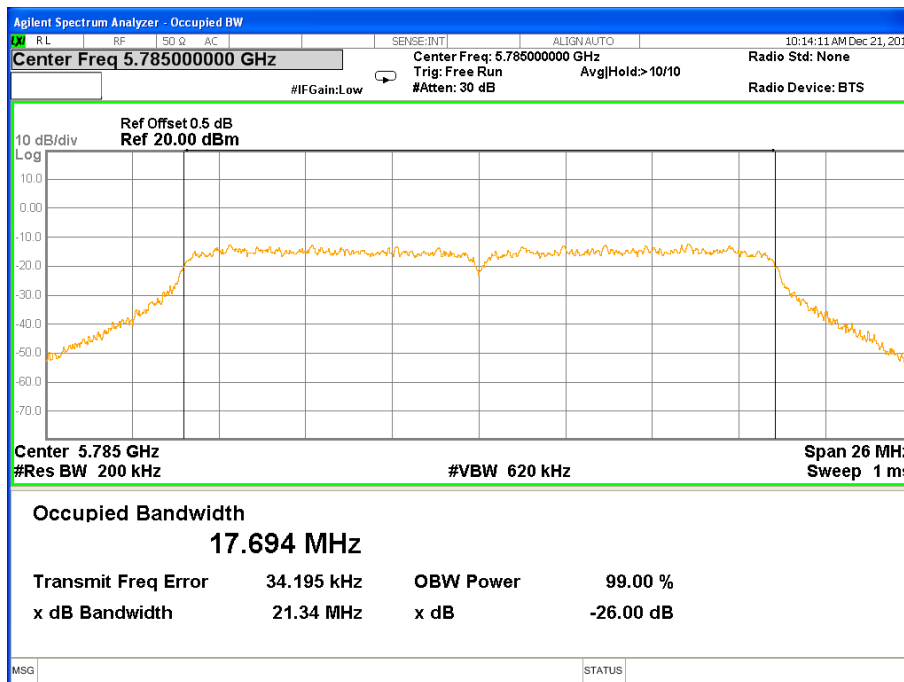

26 dB &99% Bandwidth 802.11ac(HT20) Channel 157