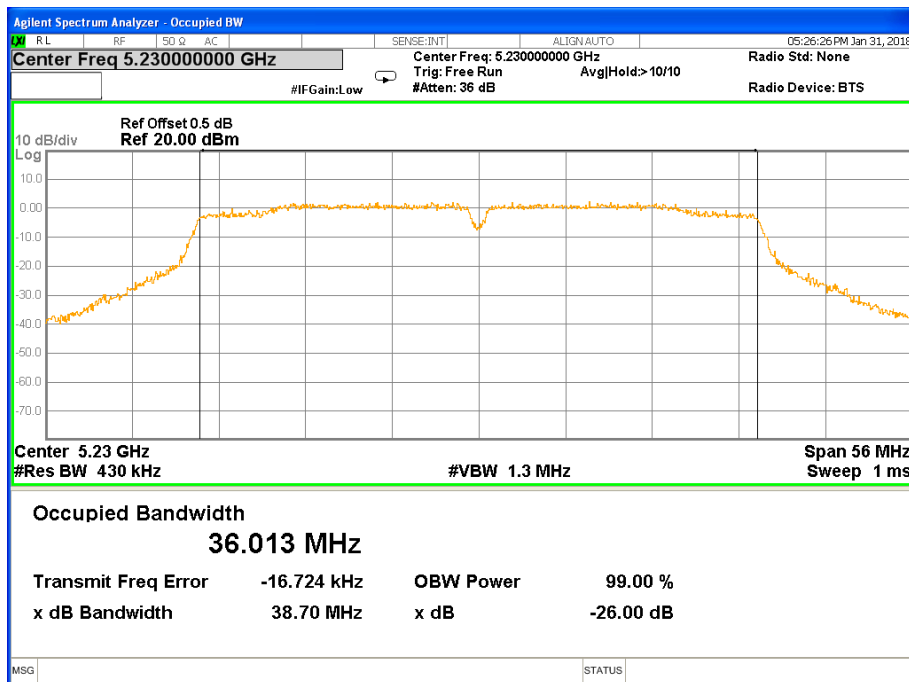

26 dB &99% Bandwidth 802.11ac(HT40) Channel 46