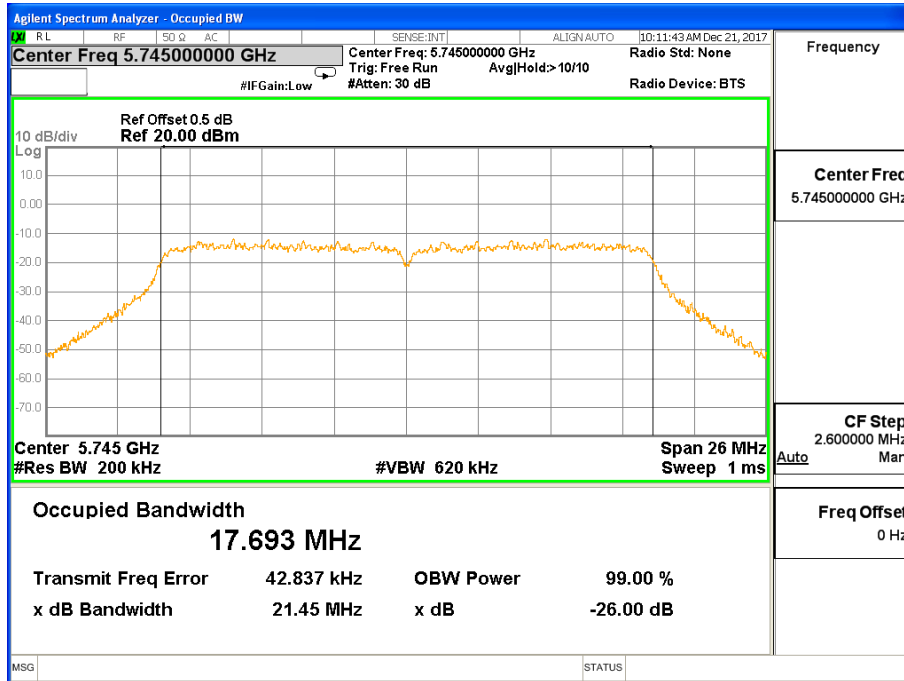

Band IV (5.725-5.850GHz) 802.11ac(HT20) 26 dB &99% Bandwidth 26 dB &99% Bandwidth 802.11ac(HT20) Channel 149