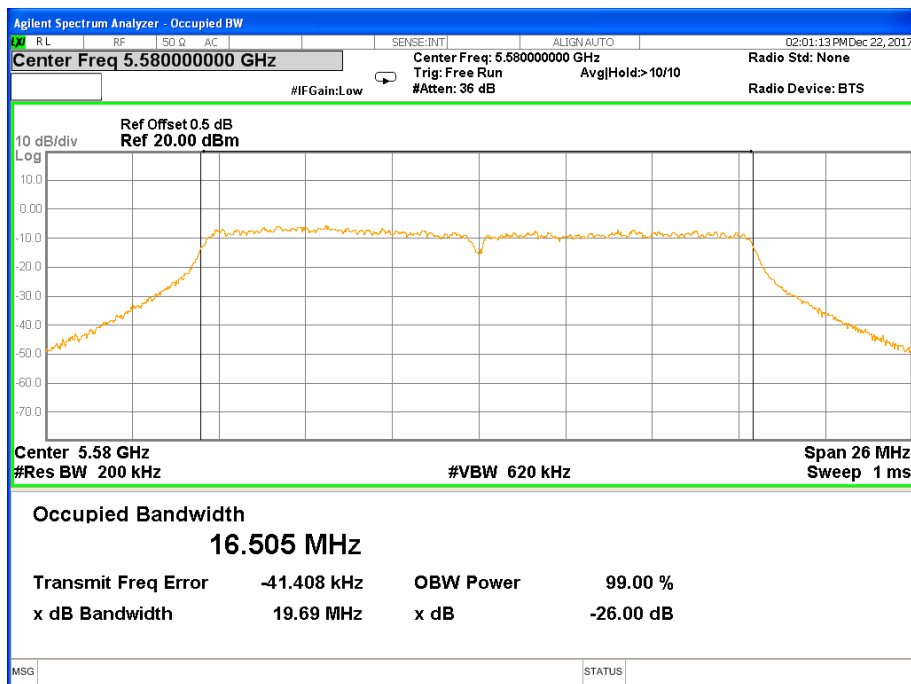

26 dB &99% Bandwidth 802.11a Channel 116