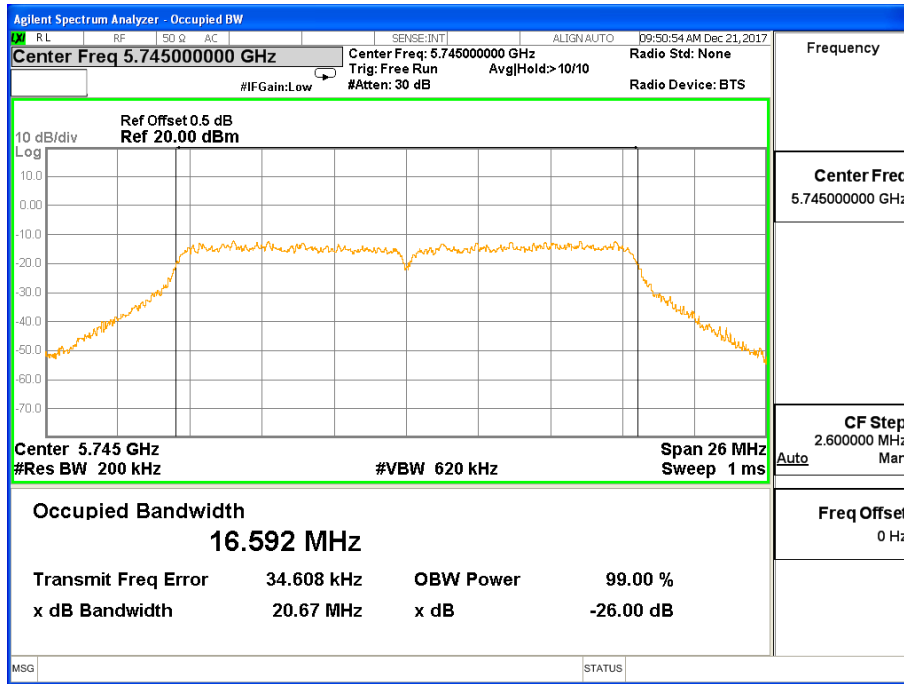

Band IV (5.725-5.850GHz) 802.11a, 26 dB &99% Bandwidth 26 dB &99% Bandwidth 802.11a Channel 149