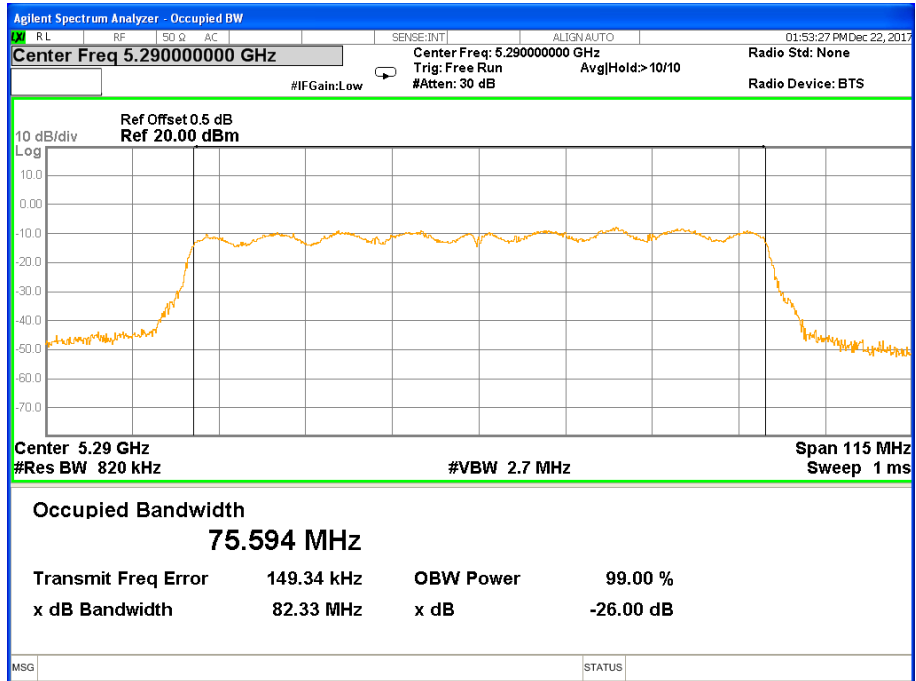

Band II (5.250-5.350GHz) 802.11ac(HT80) 26 dB &99% Bandwidth 26 dB &99% Bandwidth 802.11ac(HT80) Channel 58