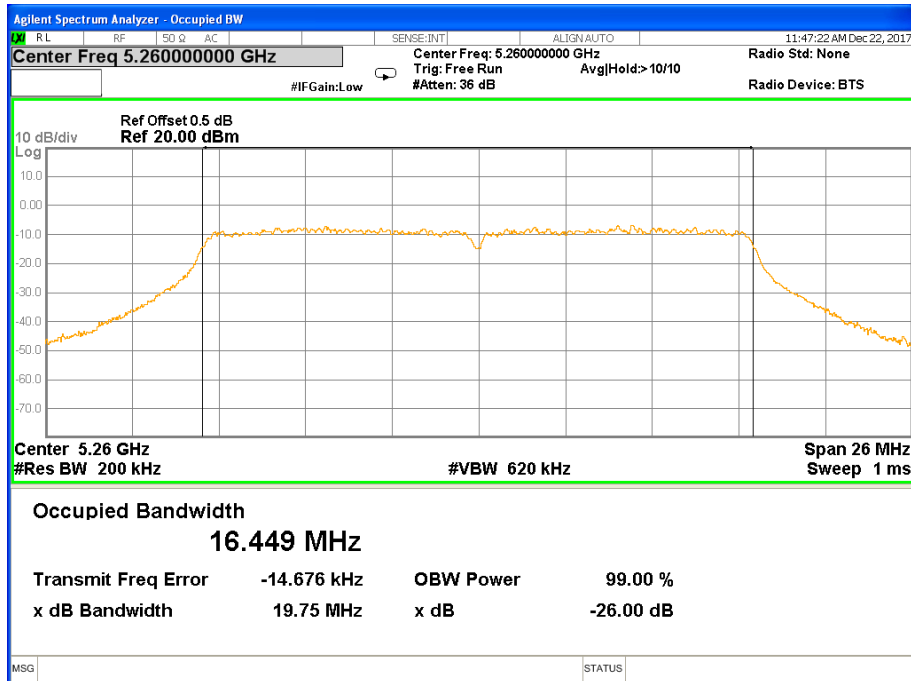

26 dB &99% Bandwidth 802.11ac(HT40) Channel 46

Band I (5.150-5.250GHz) 802.11ac(HT80) 26 dB &99% Bandwidth 26 dB &99% Bandwidth 802.11ac(HT80) Channel 42

Band II (5.250-5.350GHz) 802.11a 26 dB &99% Bandwidth 26 dB &99% Bandwidth 802.11a Channel 52