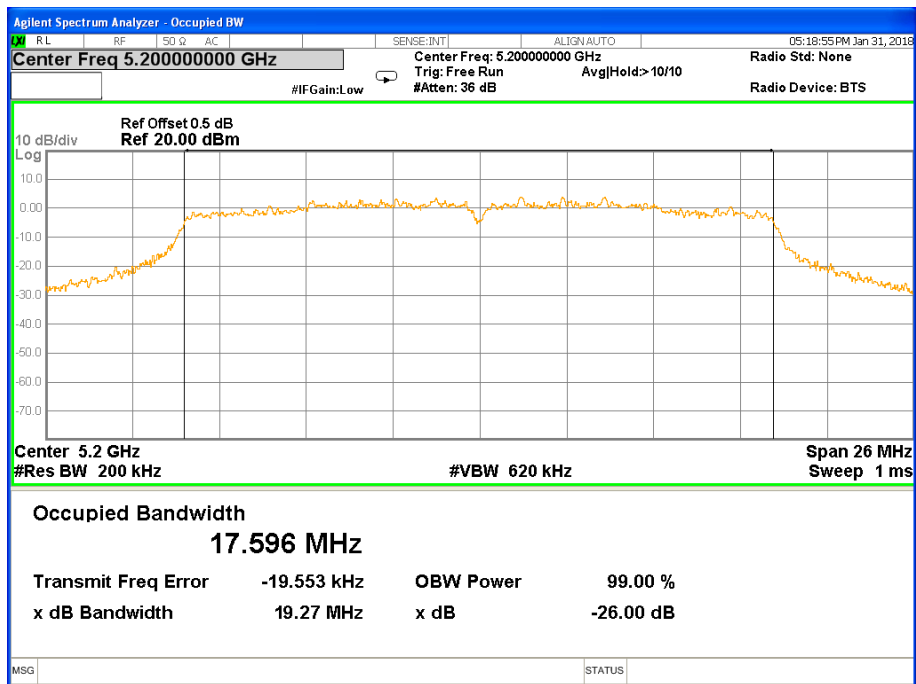

26 dB &99% Bandwidth 802.11ac(HT20) Channel 40