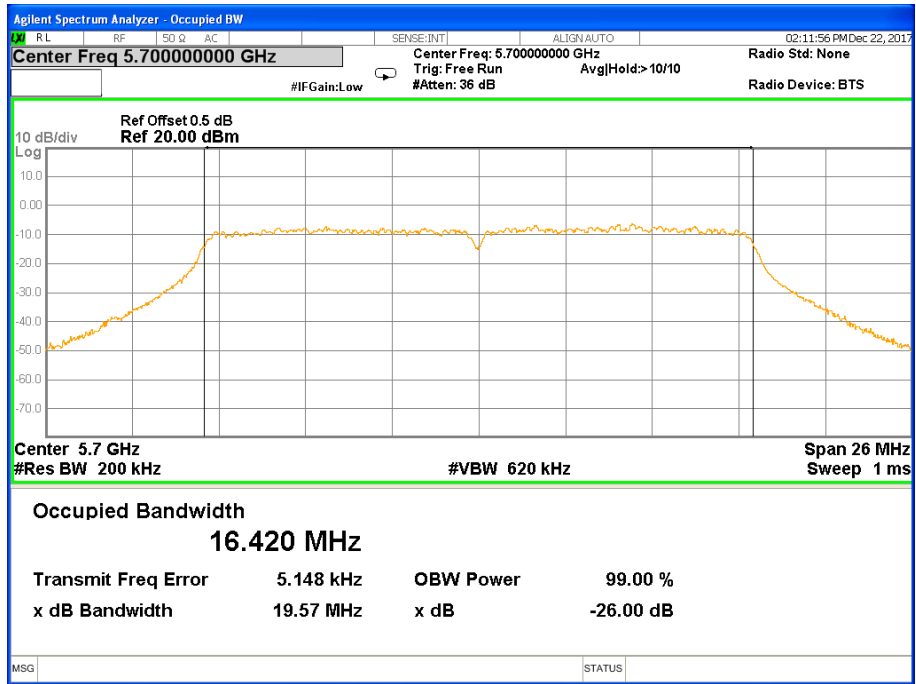

26 dB & 99% Bandwidth 802.11n(HT20) Channel 140