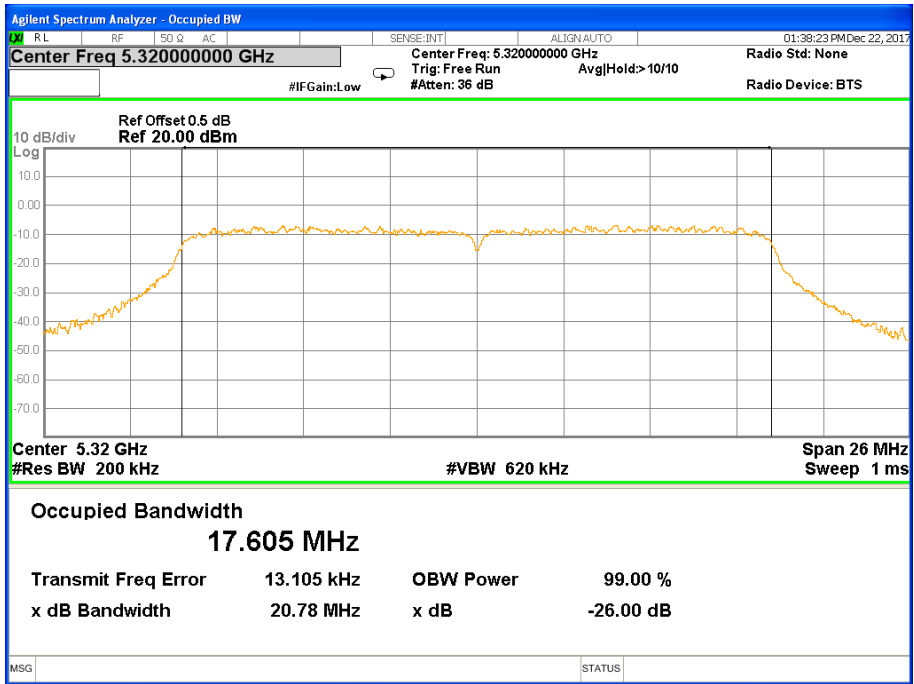

26 dB & 99% Bandwidth 802.11ac(HT20) Channel 64