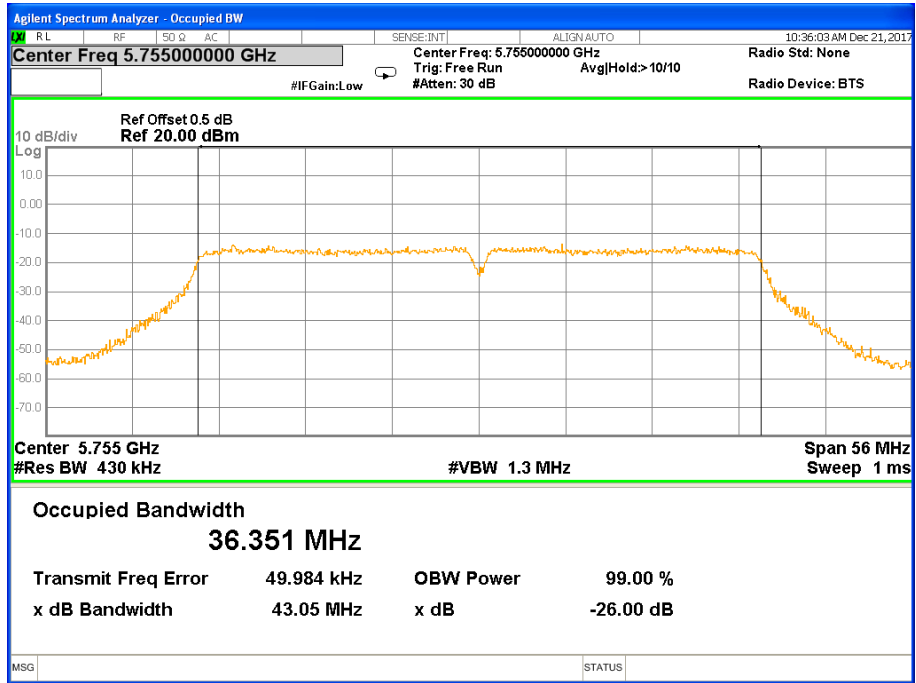

Band IV (5.725-5.850GHz) 802.11ac(HT40) 26 dB &99% Bandwidth 26 dB &99% Bandwidth 802.11ac(HT40) Channel 151