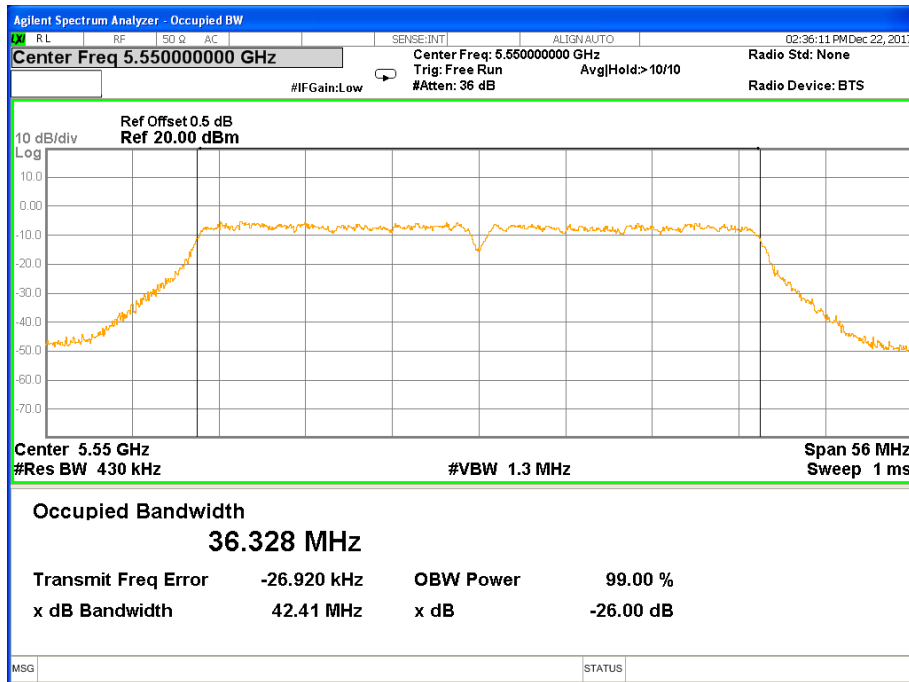

26 dB & 99% Bandwidth 802.11ac(HT20) Channel 140

Band III (5.470-5.725GHz) 802.11ac(HT40) 26 dB &99% Bandwidth 26 dB &99% Bandwidth 802.11ac(HT40) Channel 102

26 dB &99% Bandwidth 802.11ac(HT40) Channel 110