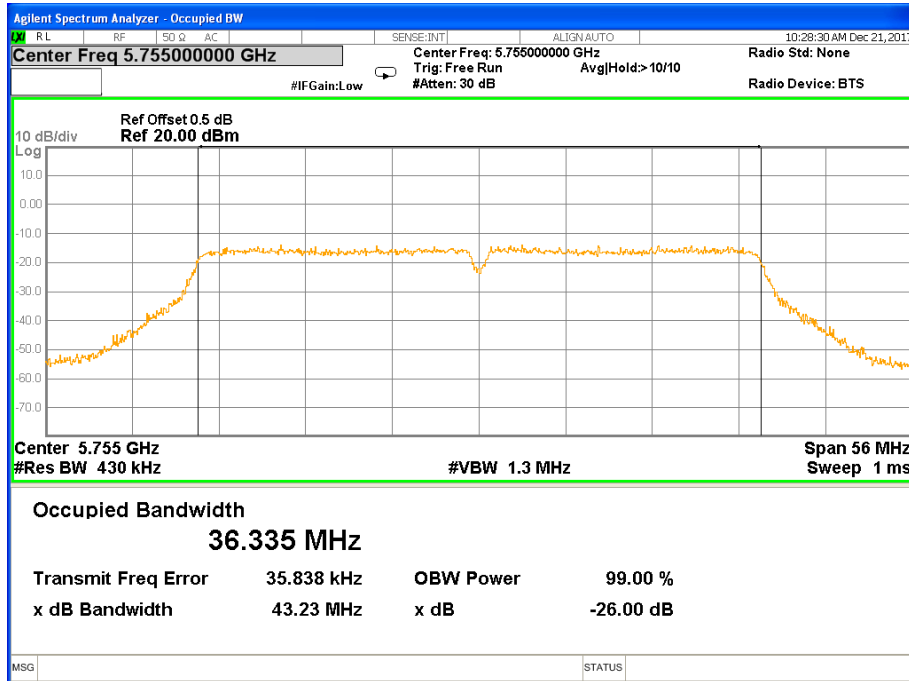

26 dB &99% Bandwidth 802.11n(HT20) Channel 157

26 dB &99% Bandwidth 802.11n(HT20) Channel 165

Band IV (5.725-5.850GHz) 802.11n(HT40) 26 dB &99% Bandwidth
26 dB &99% Bandwidth 802.11n(HT40) Channel 151

26 dB &99% Bandwidth 802.11n(HT40) Channel 159