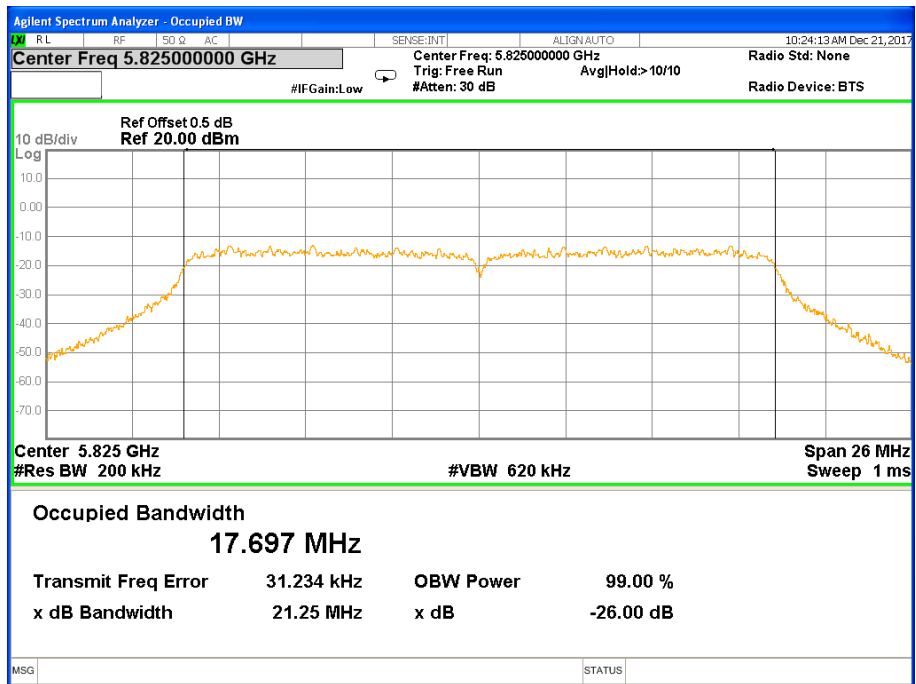

Band IV (5.725-5.850GHz) 802.11ac(HT20) 26 dB &99% Bandwidth 26 dB &99% Bandwidth 802.11ac(HT20) Channel 149

26 dB &99% Bandwidth 802.11ac(HT20) Channel 157

26 dB &99% Bandwidth 802.11ac(HT20) Channel 165