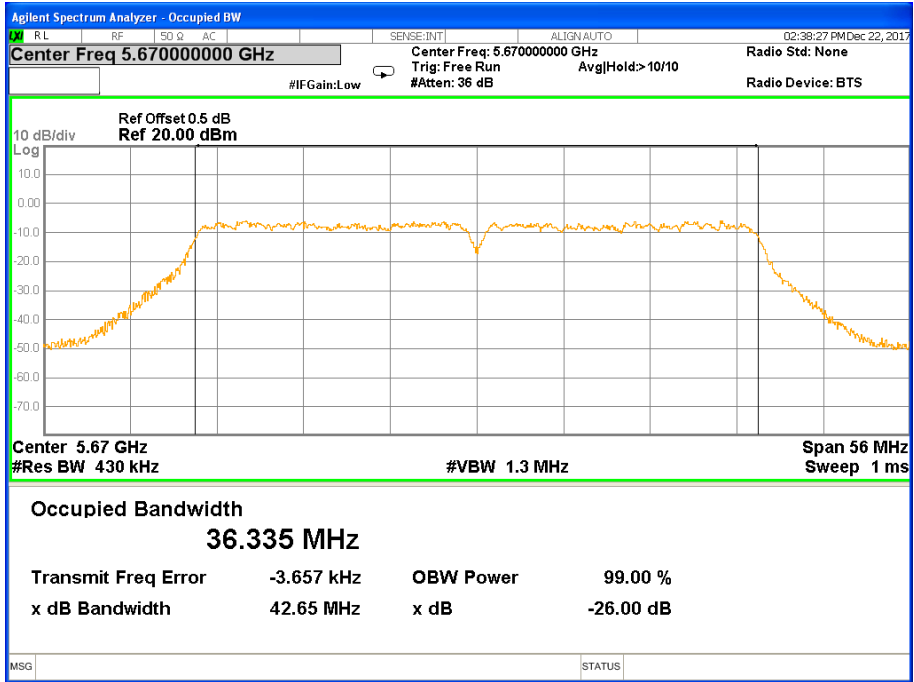

26 dB & 99% Bandwidth 802.11ac(HT40) Channel 134