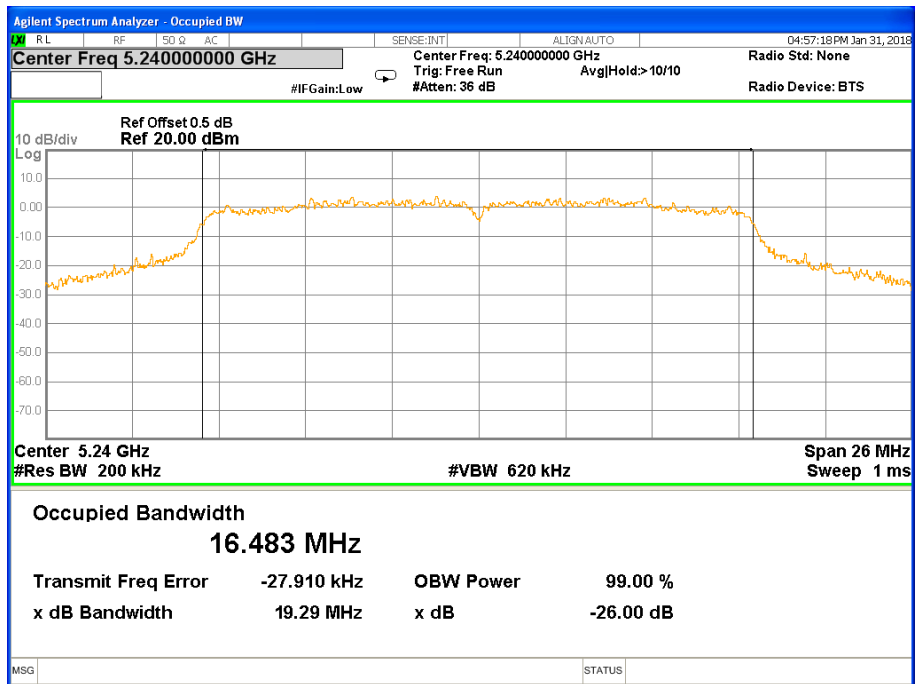

Band I (5.150-5.250GHz) 802.11a 26 dB &99% Bandwidth 26 dB &99% Bandwidth 802.11a Channel 36

26 dB &99% Bandwidth 802.11a Channel 40

26 dB & 99% Bandwidth 802.11a Channel 48

**Band I (5.150-5.250GHz) 802.11n(HT20) 26 dB &99% Bandwidth
26 dB &99% Bandwidth 802.11n(HT20) Channel 36**