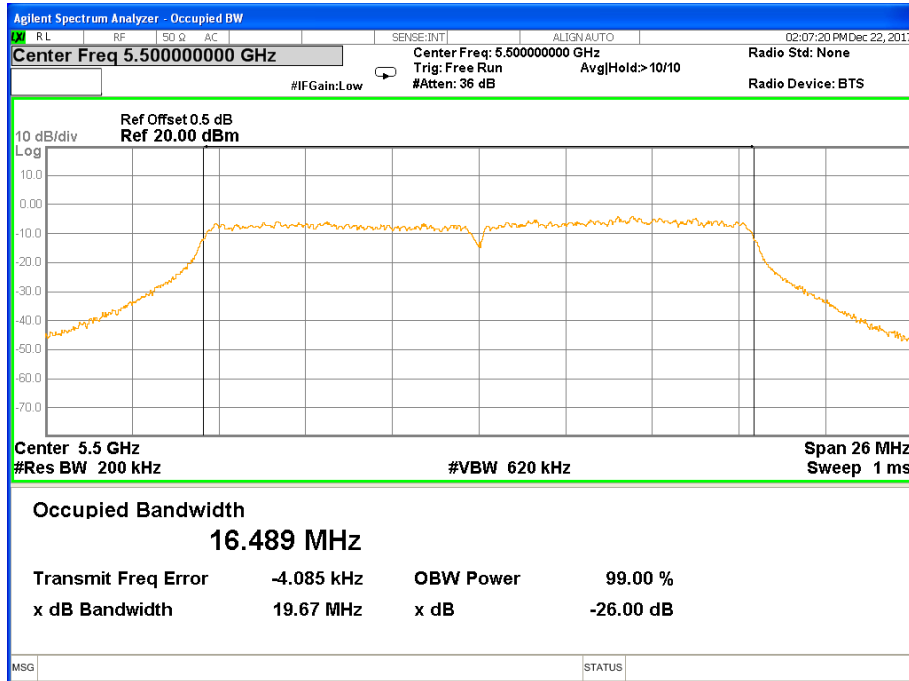

26 dB &99% Bandwidth 802.11a Channel 116

26 dB & 99% Bandwidth 802.11a Channel 140

Band III (5.470-5.725GHz) 802.11n(HT20) 26 dB &99% Bandwidth 26 dB &99% Bandwidth 802.11n(HT20) Channel 100

26 dB &99% Bandwidth 802.11n(HT20) Channel 116