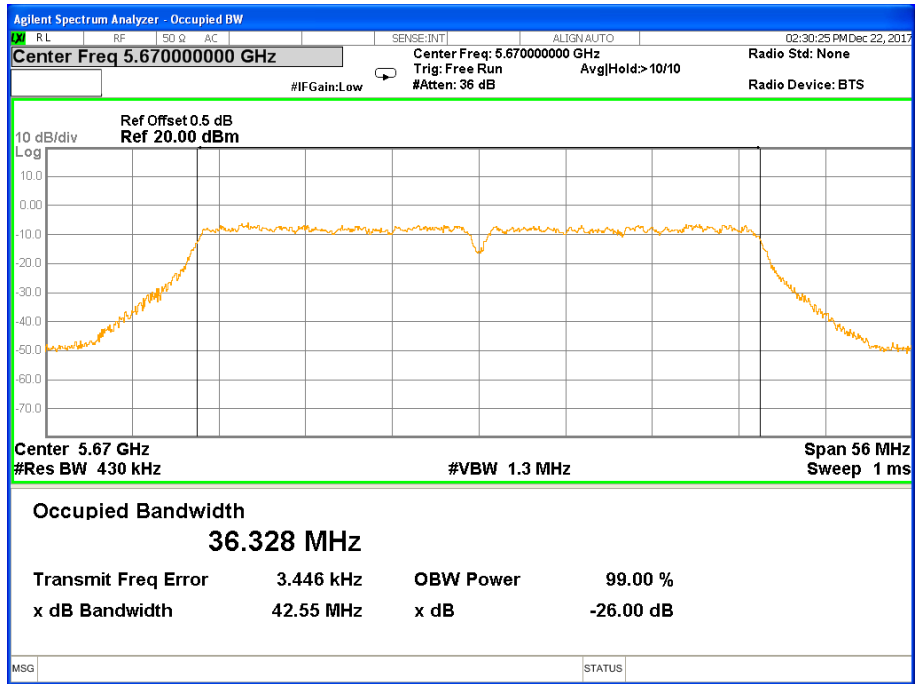

26 dB & 99% Bandwidth 802.11n(HT40) Channel 134