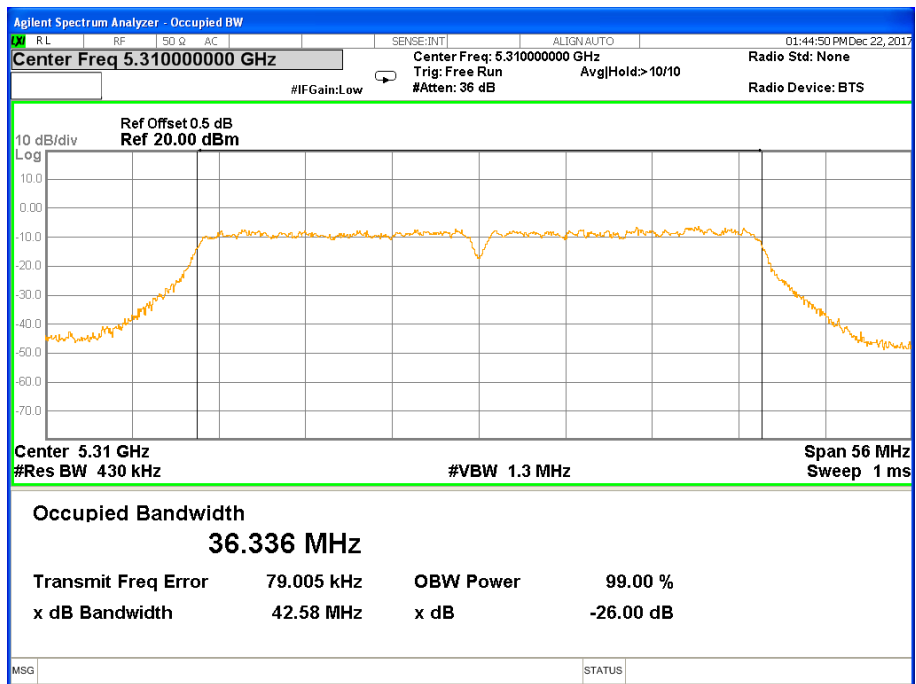

26 dB & 99% Bandwidth 802.11n(HT20) Channel 64

Band II (5.250-5.350GHz) 802.11n(HT40) 26 dB &99% Bandwidth 26 dB &99% Bandwidth 802.11n(HT40) Channel 54

26 dB &99% Bandwidth 802.11n(HT40) Channel 62

Band II (5.250-5.350GHz) 802.11ac(HT20) 26 dB &99% Bandwidth 26 dB &99% Bandwidth 802.11ac(HT20) Channel 52