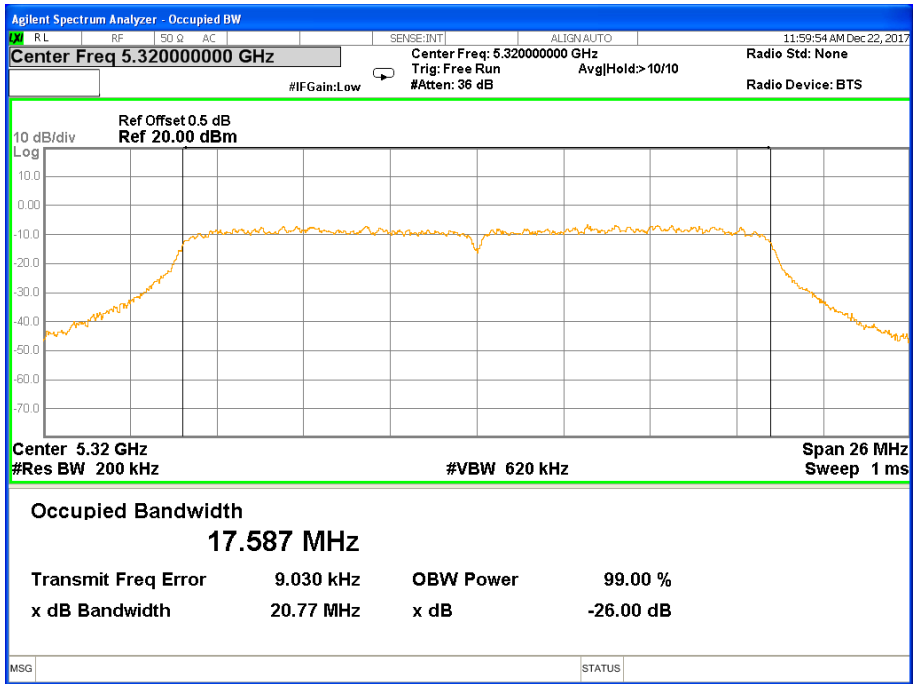

26 dB & 99% Bandwidth 802.11n(HT20) Channel 64