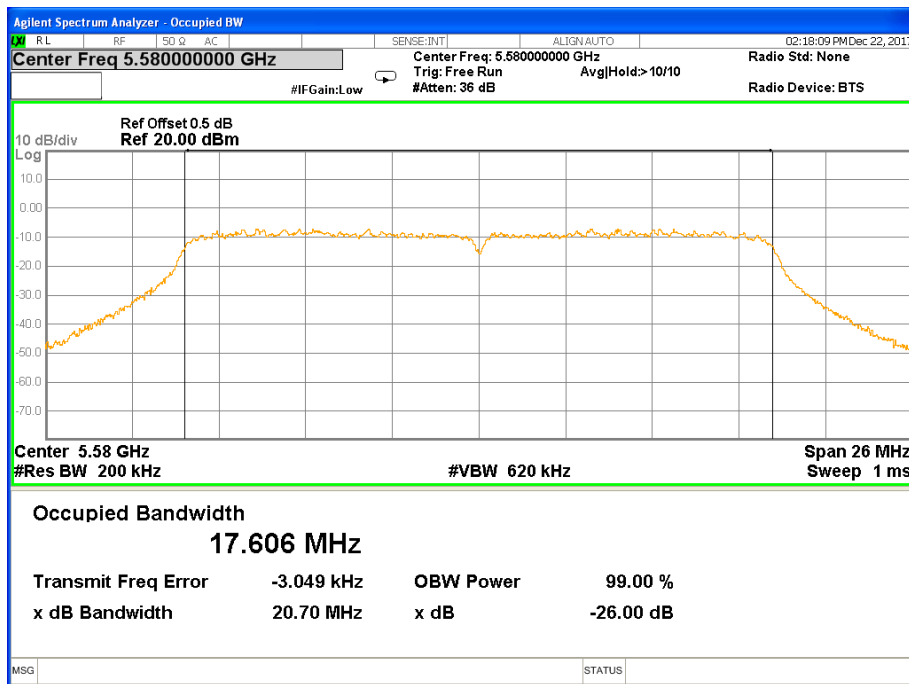

26 dB & 99% Bandwidth 802.11n(HT40) Channel 134

Band III (5.470-5.725GHz) 802.11ac(HT20) 26 dB &99% Bandwidth 26 dB &99% Bandwidth 802.11ac(HT20) Channel 100

26 dB &99% Bandwidth 802.11ac(HT20) Channel 116