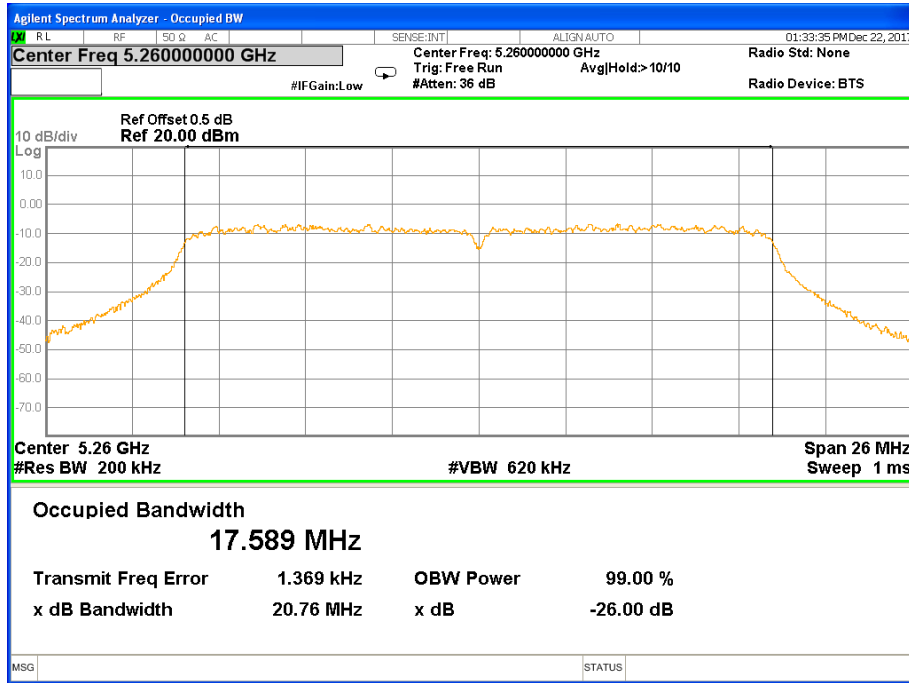

26 dB & 99% Bandwidth 802.11n(HT20) Channel 64

Band II (5.250-5.350GHz) 802.11n(HT40) 26 dB &99% Bandwidth 26 dB &99% Bandwidth 802.11n(HT40) Channel 54

26 dB &99% Bandwidth 802.11n(HT40) Channel 62

Band II (5.250-5.350GHz) 802.11ac(HT20) 26 dB &99% Bandwidth 26 dB &99% Bandwidth 802.11ac(HT20) Channel 52