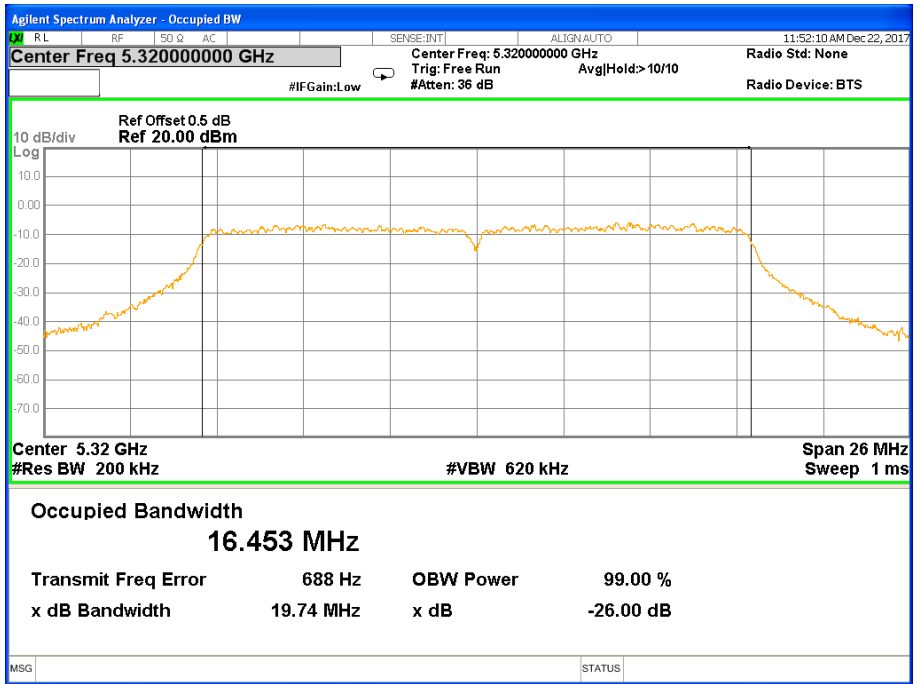

26 dB & 99% Bandwidth 802.11a Channel 64