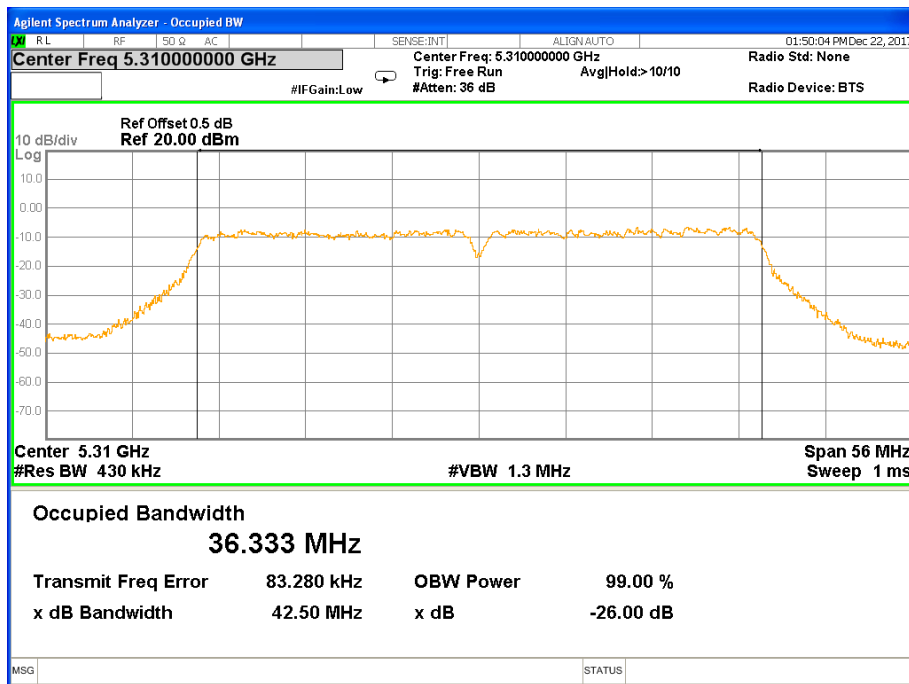

26 dB &99% Bandwidth 802.11ac(HT40) Channel 62