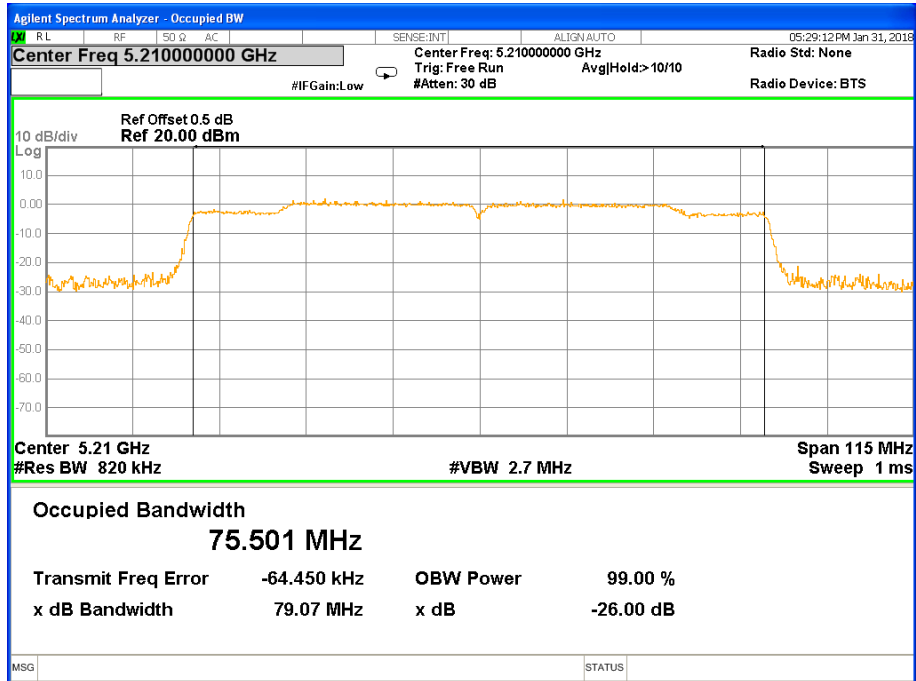

Band I (5.150-5.250GHz) 802.11ac(HT80) 26 dB &99% Bandwidth 26 dB &99% Bandwidth 802.11ac(HT80) Channel 42