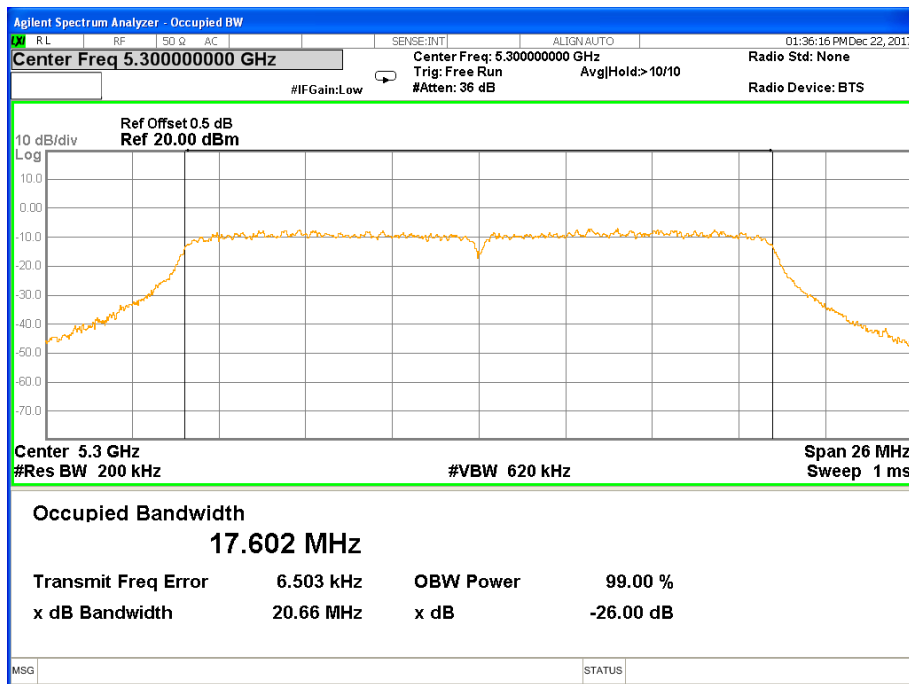

26 dB &99% Bandwidth 802.11ac(HT20) Channel 60