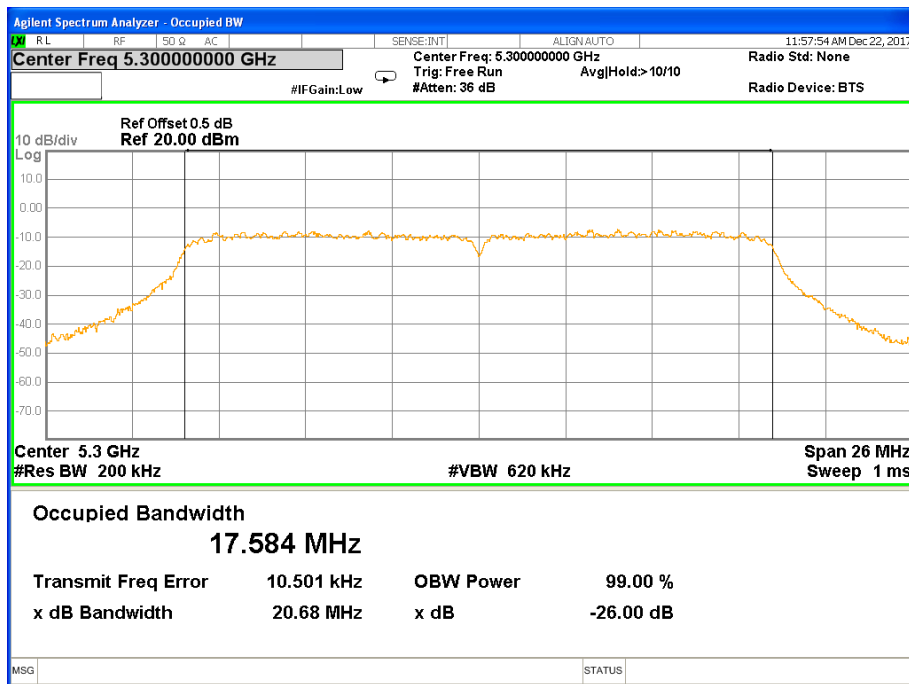

26 dB &99% Bandwidth 802.11a Channel 60

26 dB & 99% Bandwidth 802.11a Channel 64

Band II (5.250-5.350GHz) 802.11n(HT20) 26 dB &99% Bandwidth 26 dB &99% Bandwidth 802.11n(HT20) Channel 52

26 dB &99% Bandwidth 802.11n(HT20) Channel 60