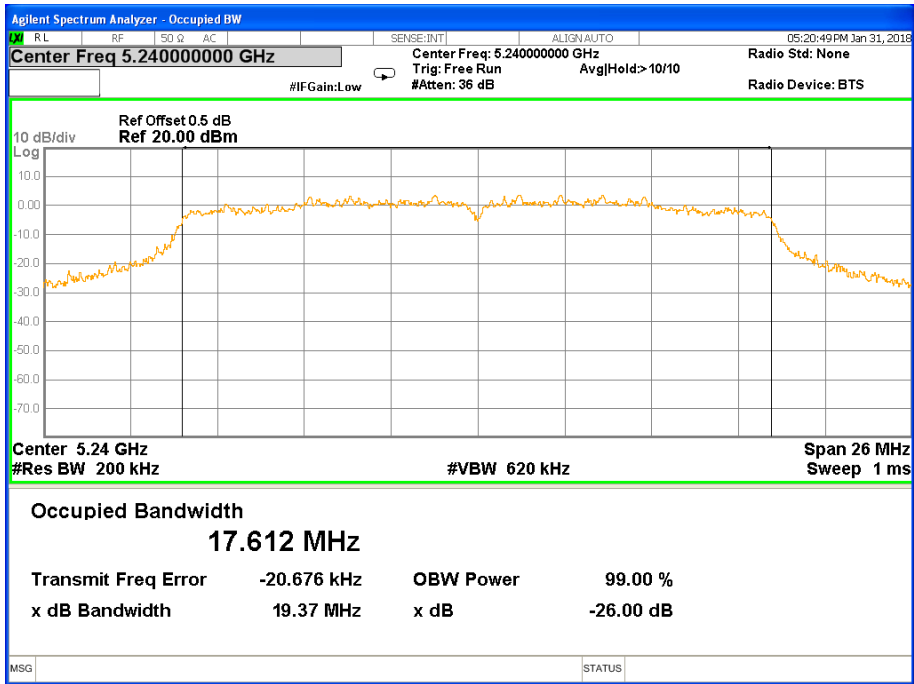

Band I (5.150-5.250GHz) 802.11ac(HT20) 26 dB &99% Bandwidth 26 dB &99% Bandwidth 802.11ac(HT20) Channel 36

26 dB &99% Bandwidth 802.11ac(HT20) Channel 40

26 dB & 99% Bandwidth 802.11ac(HT20) Channel 48

Band I (5.150-5.250GHz) 802.11ac(HT40) 26 dB &99% Bandwidth 26 dB &99% Bandwidth 802.11ac(HT40) Channel 38