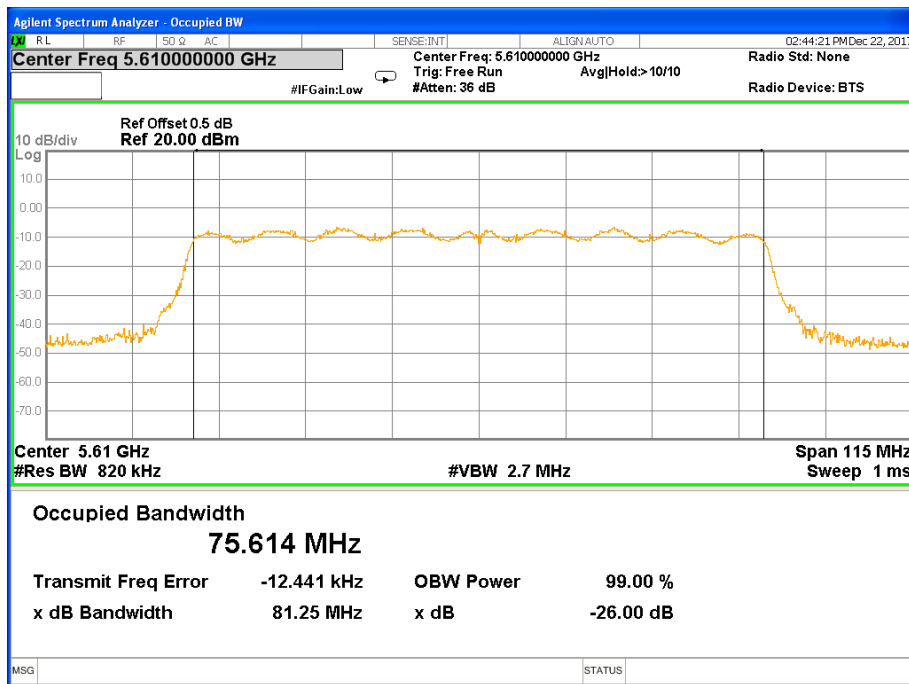

26 dB & 99% Bandwidth 802.11ac(HT40) Channel 134

Band III (5.470-5.725GHz) 802.11ac(HT80) 26 dB &99% Bandwidth 26 dB &99% Bandwidth 802.11ac(HT80) Channel 106

26 dB &99% Bandwidth 802.11ac(HT80) Channel 122