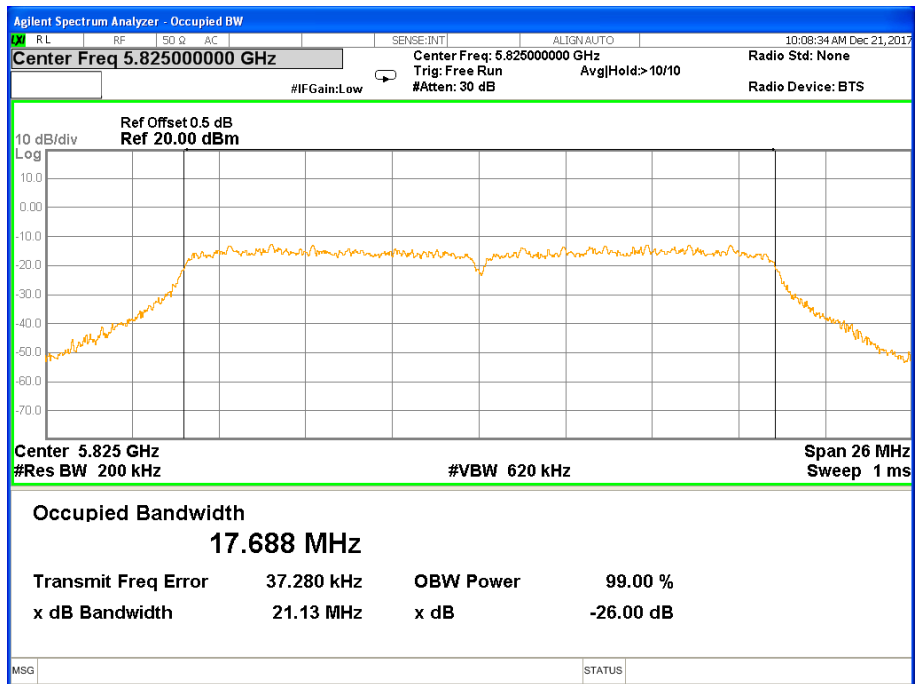

26 dB &99% Bandwidth 802.11n(HT20) Channel 165