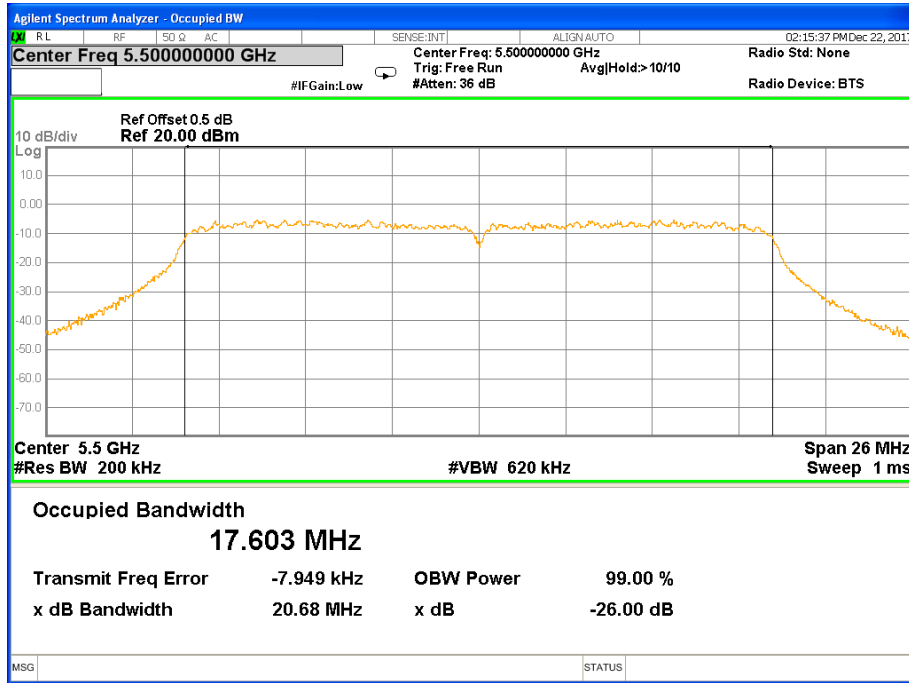

Band III (5.470-5.725GHz) 802.11ac(HT20) 26 dB &99% Bandwidth 26 dB &99% Bandwidth 802.11ac(HT20) Channel 100