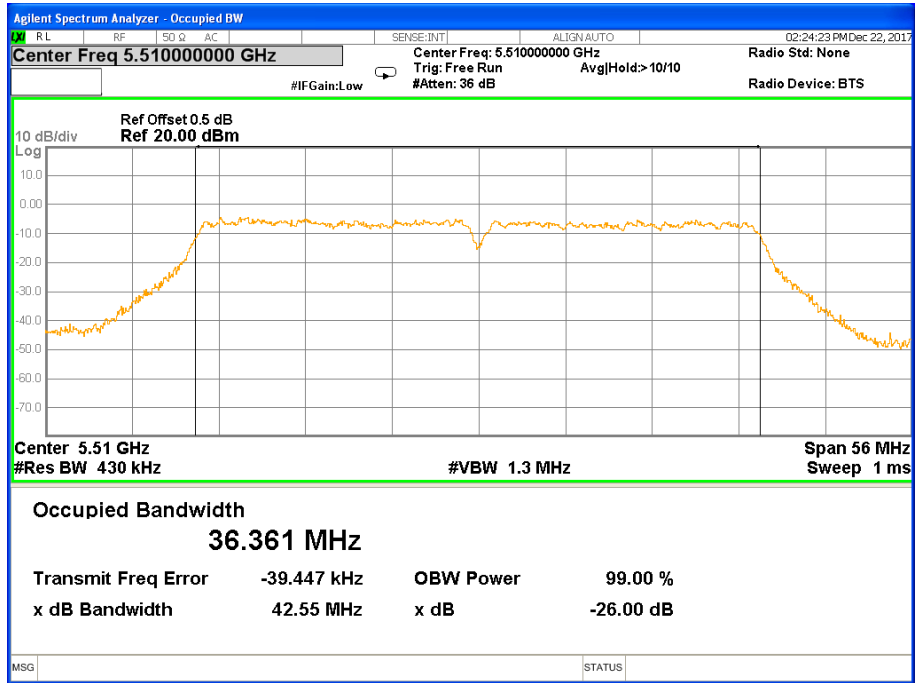

Band III (5.470-5.725GHz) 802.11n(HT40) 26 dB &99% Bandwidth 26 dB &99% Bandwidth 802.11n(HT40) Channel 102