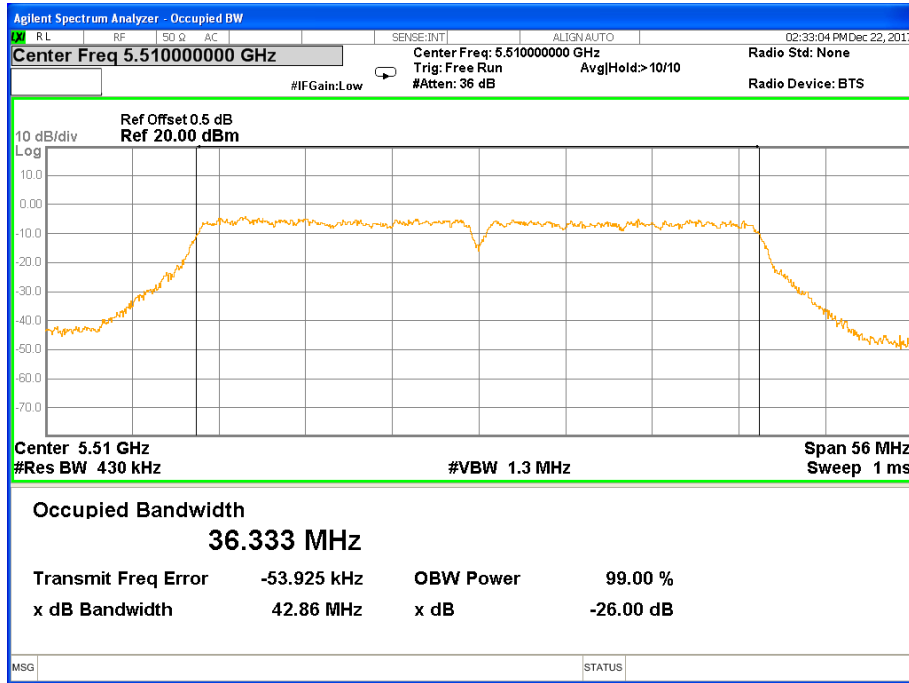

Band III (5.470-5.725GHz) 802.11ac(HT40) 26 dB &99% Bandwidth 26 dB &99% Bandwidth 802.11ac(HT40) Channel 102