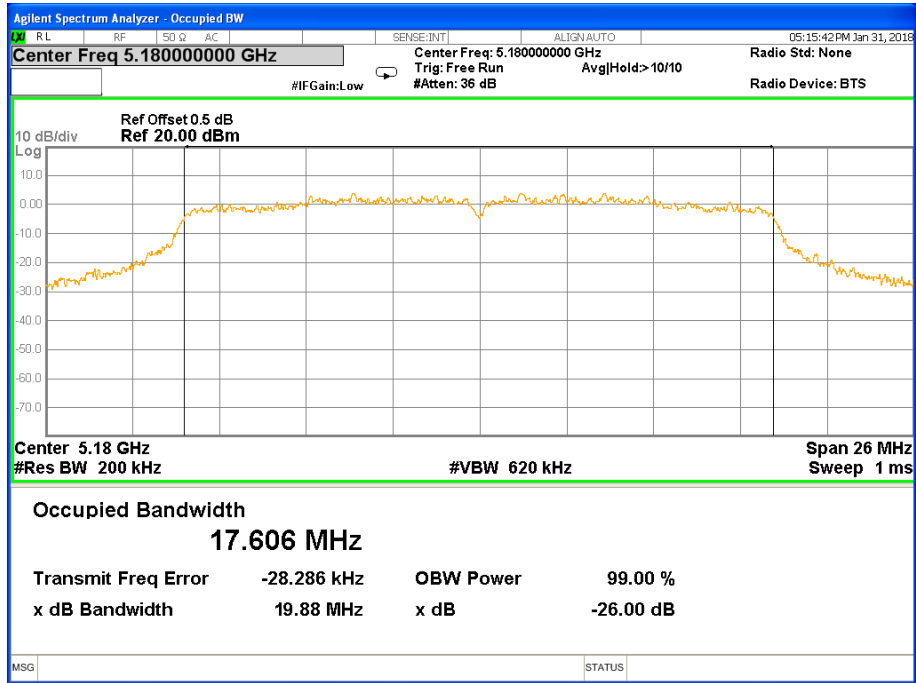

Band I (5.150-5.250GHz) 802.11ac(HT20) 26 dB &99% Bandwidth 26 dB &99% Bandwidth 802.11ac(HT20) Channel 36