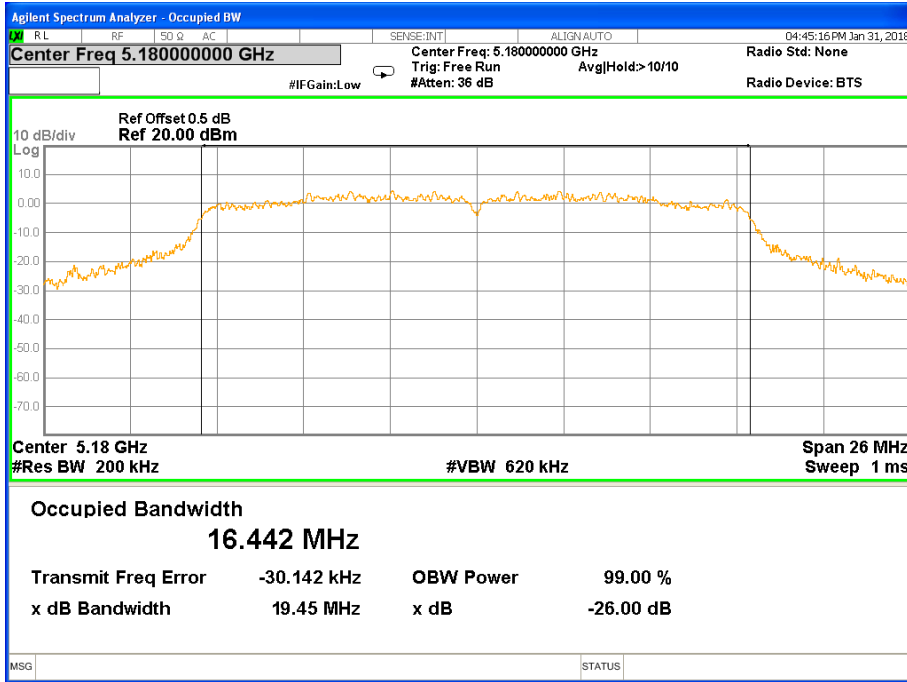

Band I (5.150-5.250GHz) 802.11a 26 dB &99% Bandwidth 26 dB &99% Bandwidth 802.11a Channel 36