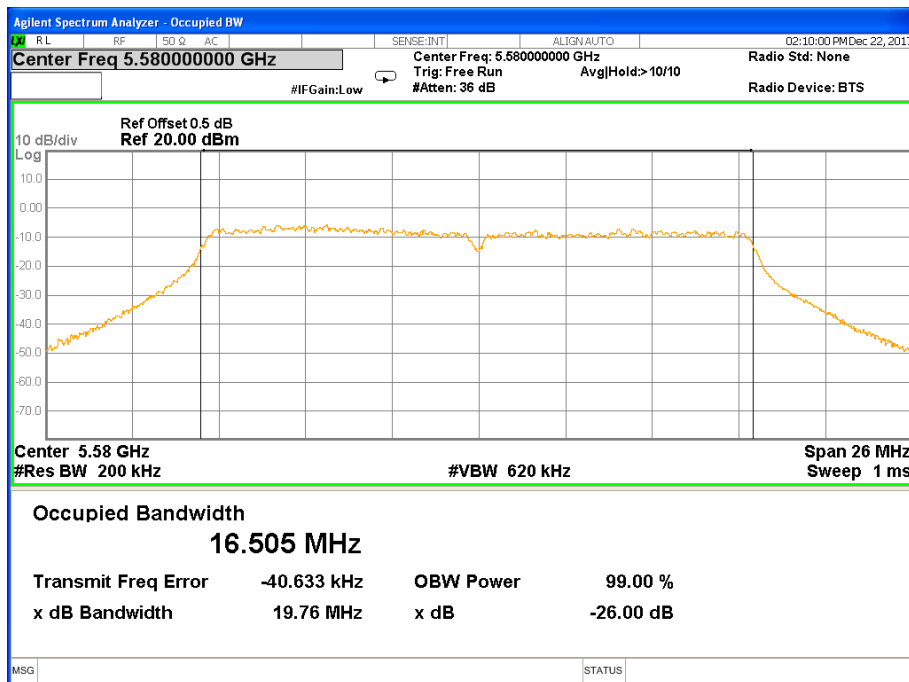

26 dB &99% Bandwidth 802.11a Channel 116

26 dB & 99% Bandwidth 802.11a Channel 140

Band III (5.470-5.725GHz) 802.11n(HT20) 26 dB &99% Bandwidth 26 dB &99% Bandwidth 802.11n(HT20) Channel 100

26 dB &99% Bandwidth 802.11n(HT20) Channel 116