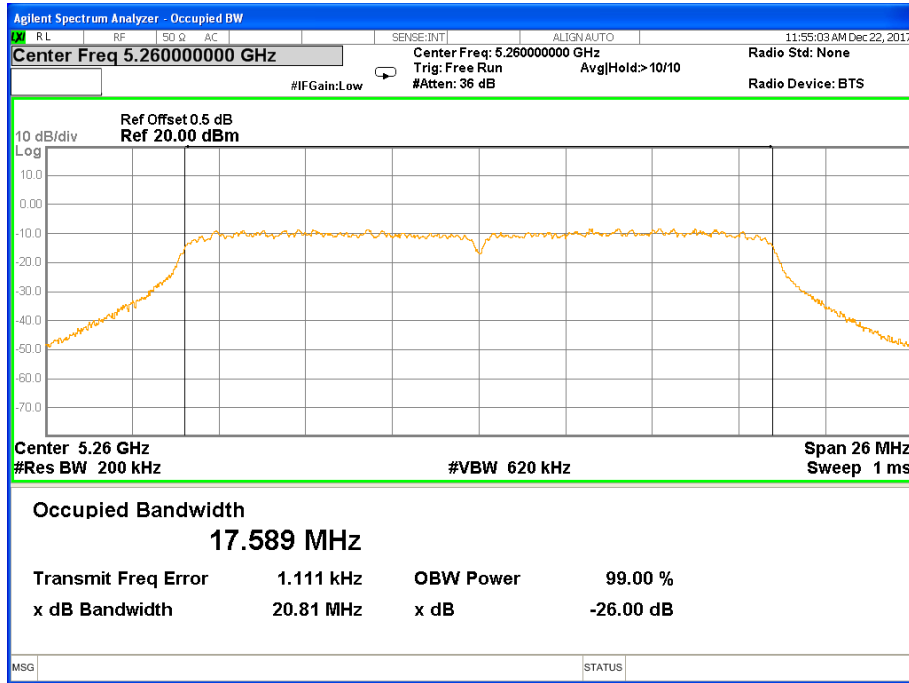

26 dB &99% Bandwidth 802.11a Channel 60

26 dB & 99% Bandwidth 802.11a Channel 64

Band II (5.250-5.350GHz) 802.11n(HT20) 26 dB &99% Bandwidth 26 dB &99% Bandwidth 802.11n(HT20) Channel 52

26 dB &99% Bandwidth 802.11n(HT20) Channel 60