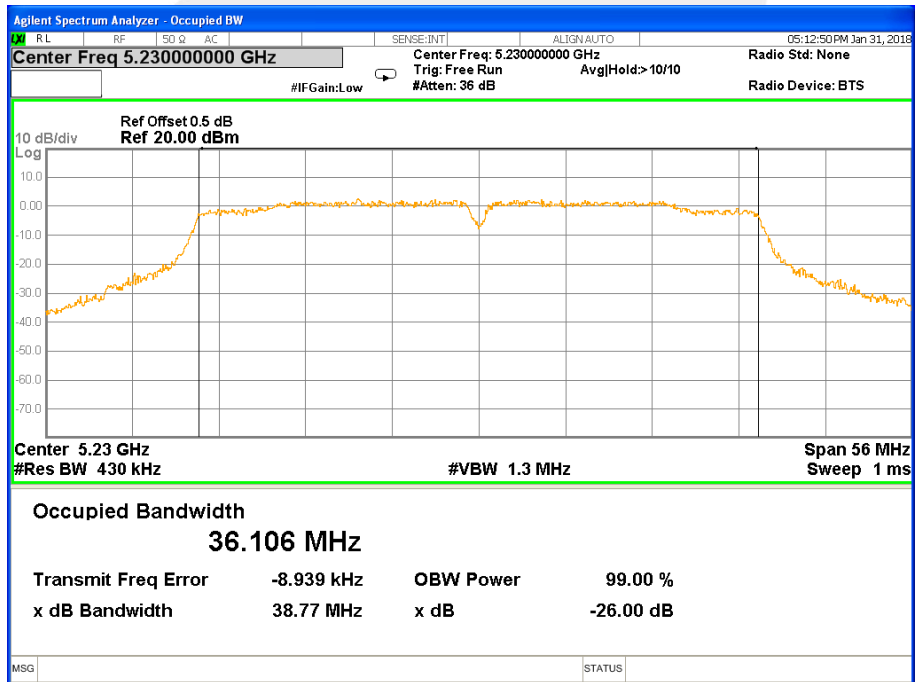

26 dB &99% Bandwidth 802.11n(HT20) Channel 40

26 dB & 99% Bandwidth 802.11n(HT20) Channel 48

Band I (5.150-5.250GHz) 802.11n(HT40) 26 dB &99% Bandwidth
26 dB &99% Bandwidth 802.11n(HT40) Channel 38

26 dB &99% Bandwidth 802.11n(HT40) Channel 46