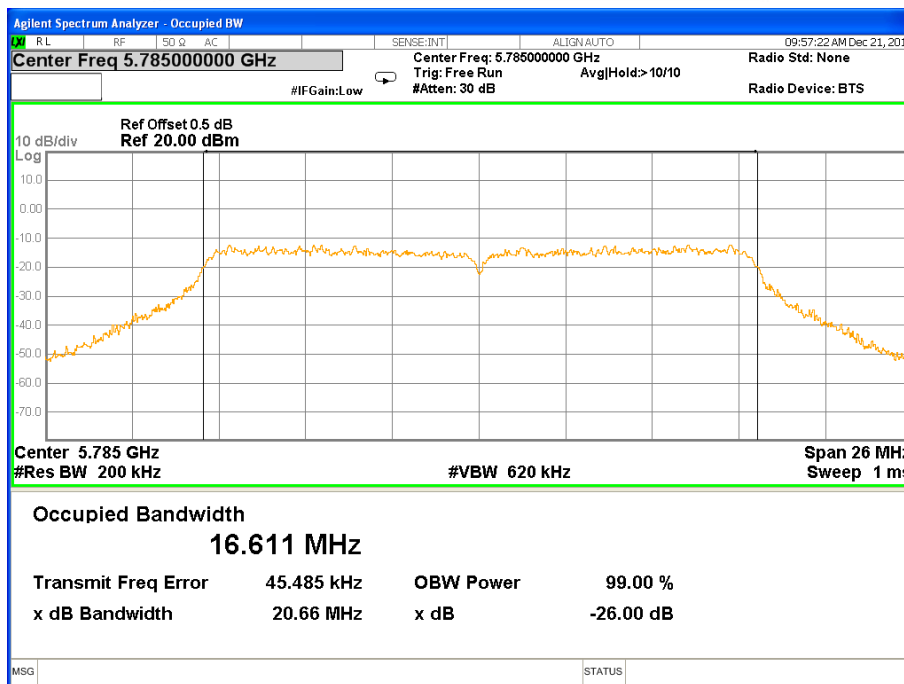

26 dB &99% Bandwidth 802.11a Channel 157