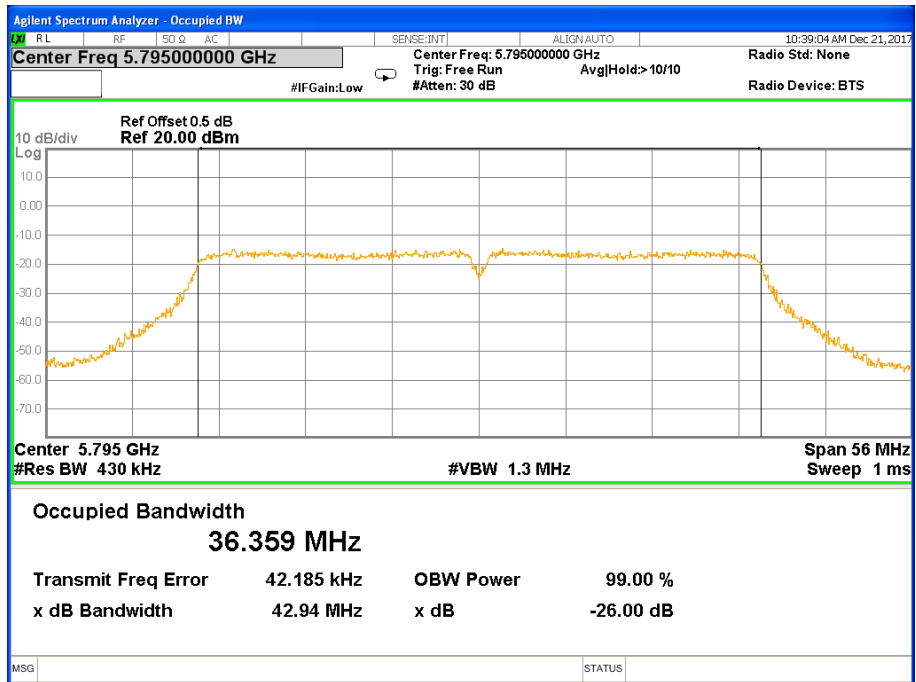

26 dB &99% Bandwidth 802.11ac(HT40) Channel 159