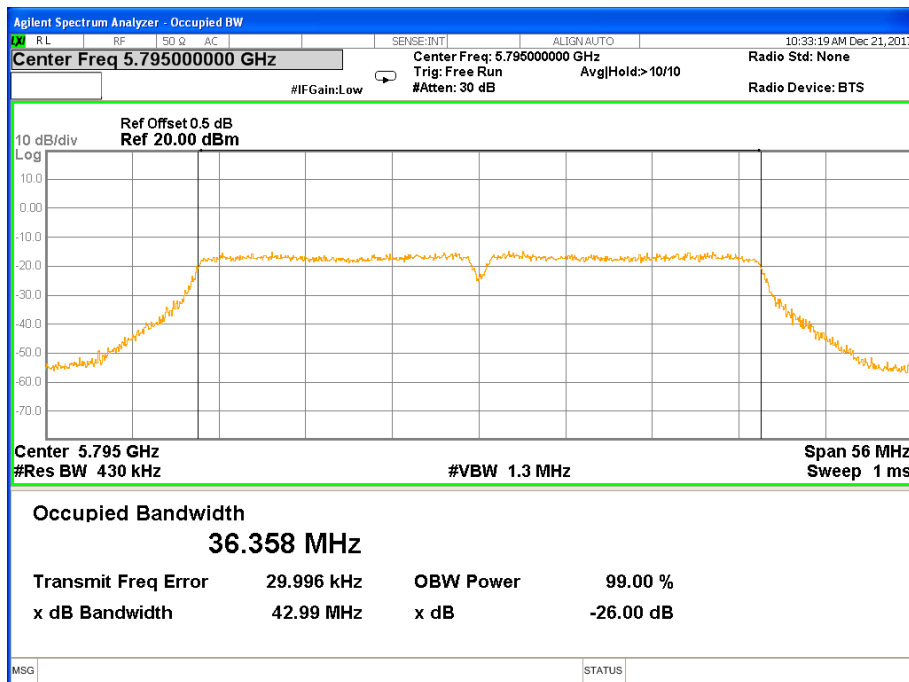

26 dB &99% Bandwidth 802.11n(HT20) Channel 157

26 dB &99% Bandwidth 802.11n(HT20) Channel 165

Band IV (5.725-5.850GHz) 802.11n(HT40) 26 dB &99% Bandwidth
26 dB &99% Bandwidth 802.11n(HT40) Channel 151

26 dB &99% Bandwidth 802.11n(HT40) Channel 159