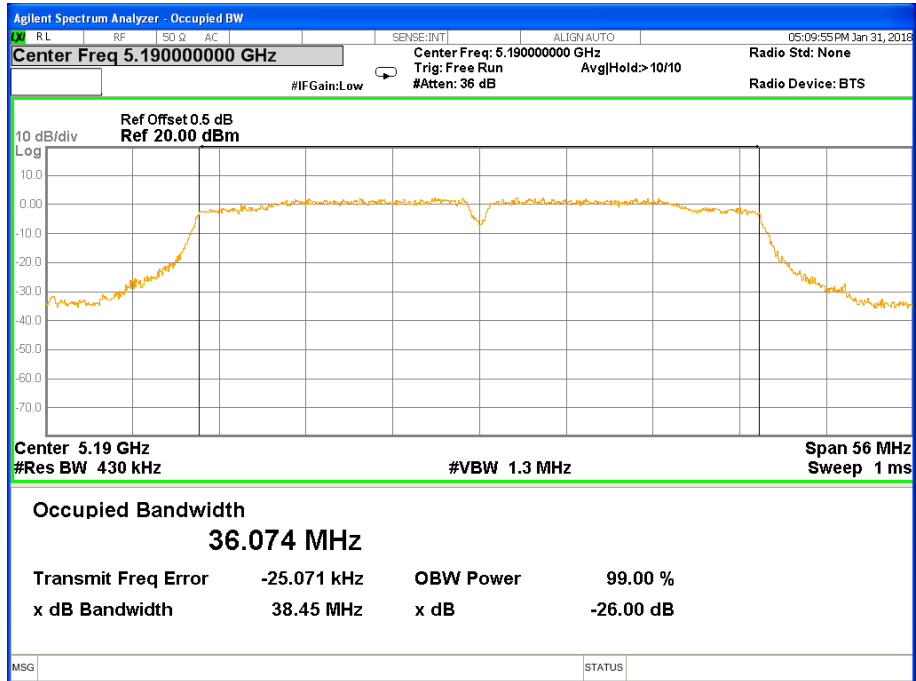

26 dB &99% Bandwidth 802.11n(HT20) Channel 40

26 dB & 99% Bandwidth 802.11n(HT20) Channel 48

Band I (5.150-5.250GHz) 802.11n(HT40) 26 dB &99% Bandwidth
26 dB &99% Bandwidth 802.11n(HT40) Channel 38

26 dB &99% Bandwidth 802.11n(HT40) Channel 46