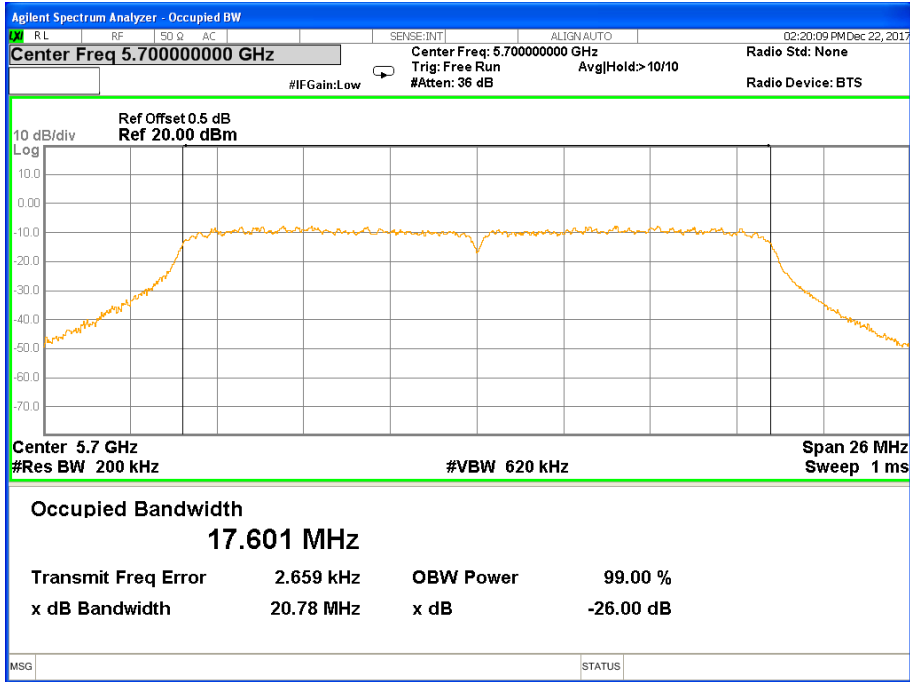

26 dB & 99% Bandwidth 802.11ac(HT20) Channel 140