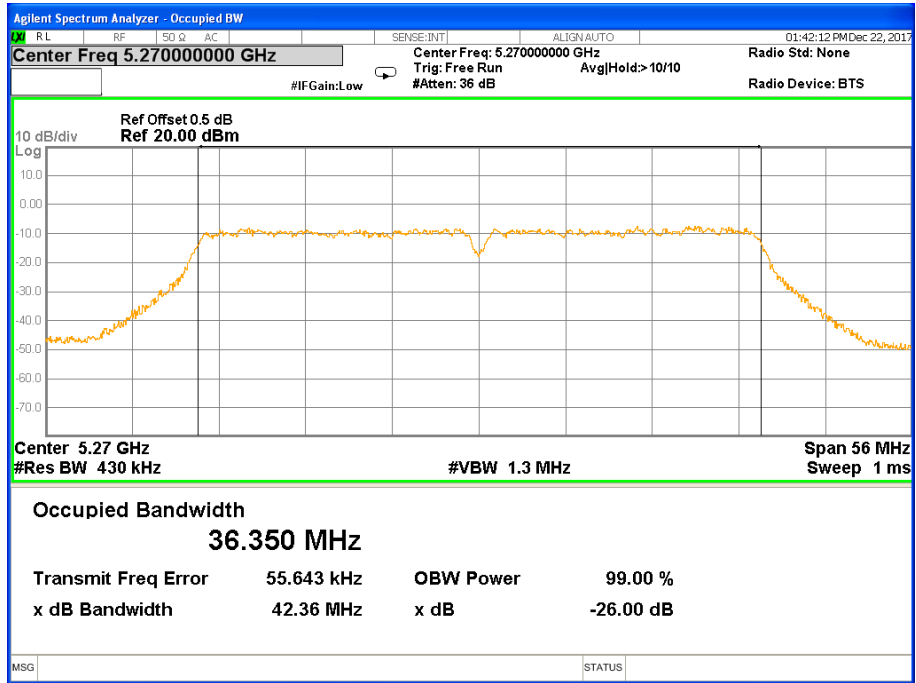

Band II (5.250-5.350GHz) 802.11n(HT40) 26 dB &99% Bandwidth 26 dB &99% Bandwidth 802.11n(HT40) Channel 54