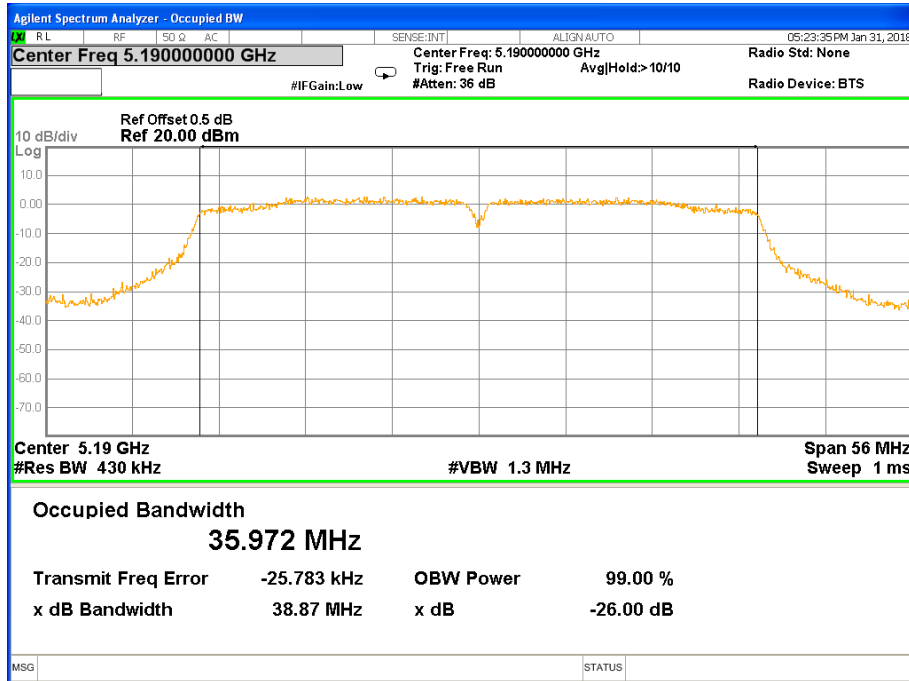

Band I (5.150-5.250GHz) 802.11ac(HT20) 26 dB &99% Bandwidth 26 dB &99% Bandwidth 802.11ac(HT20) Channel 36

26 dB &99% Bandwidth 802.11ac(HT20) Channel 40

26 dB & 99% Bandwidth 802.11ac(HT20) Channel 48

Band I (5.150-5.250GHz) 802.11ac(HT40) 26 dB &99% Bandwidth 26 dB &99% Bandwidth 802.11ac(HT40) Channel 38