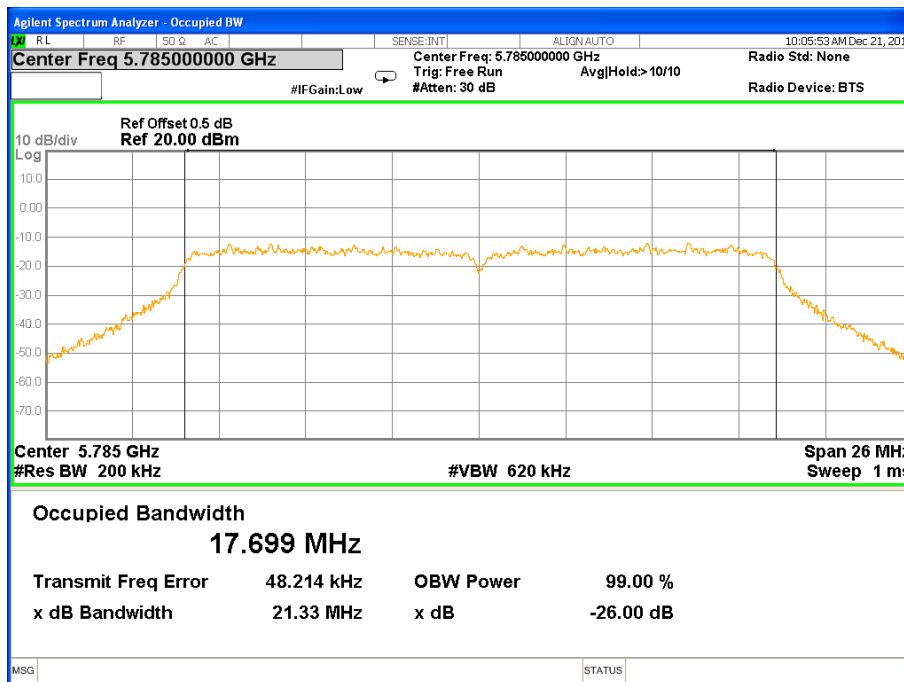

26 dB &99% Bandwidth 802.11n(HT20) Channel 157