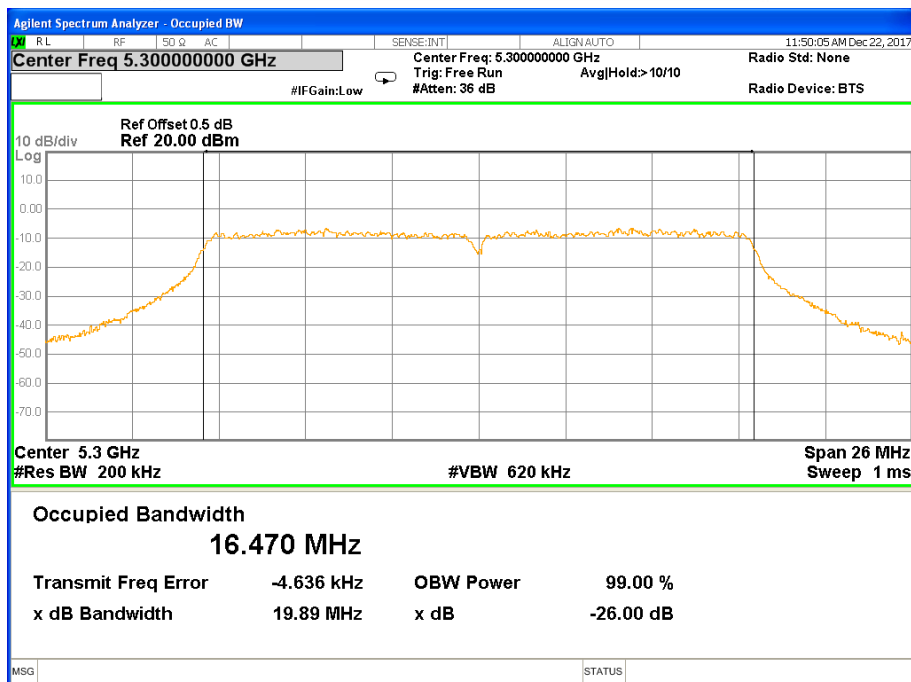

26 dB &99% Bandwidth 802.11a Channel 60