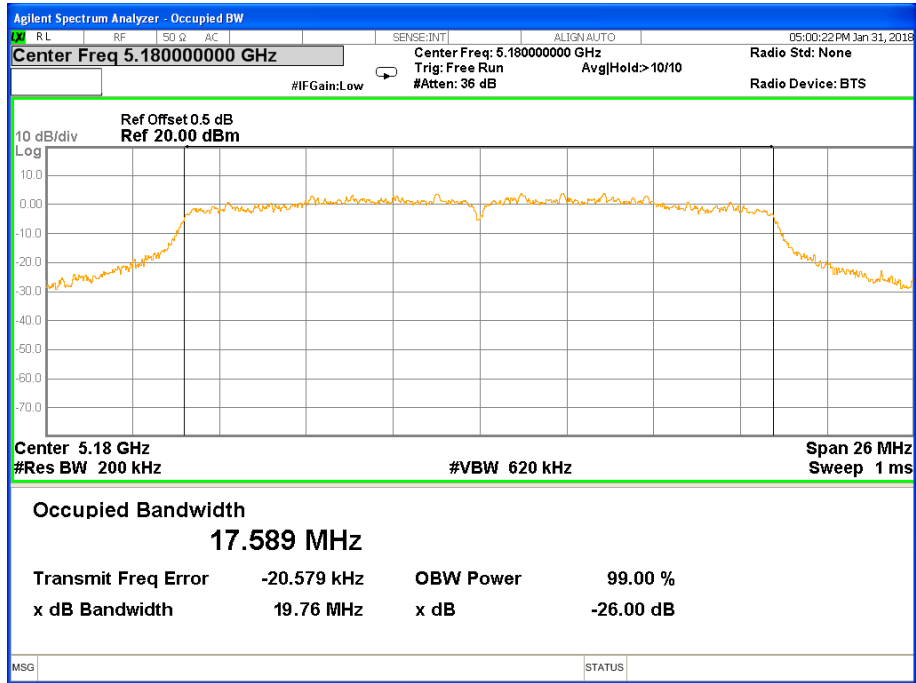

Band I (5.150-5.250GHz) 802.11a 26 dB &99% Bandwidth 26 dB &99% Bandwidth 802.11a Channel 36

26 dB &99% Bandwidth 802.11a Channel 40

26 dB & 99% Bandwidth 802.11a Channel 48

**Band I (5.150-5.250GHz) 802.11n(HT20) 26 dB &99% Bandwidth
26 dB &99% Bandwidth 802.11n(HT20) Channel 36**