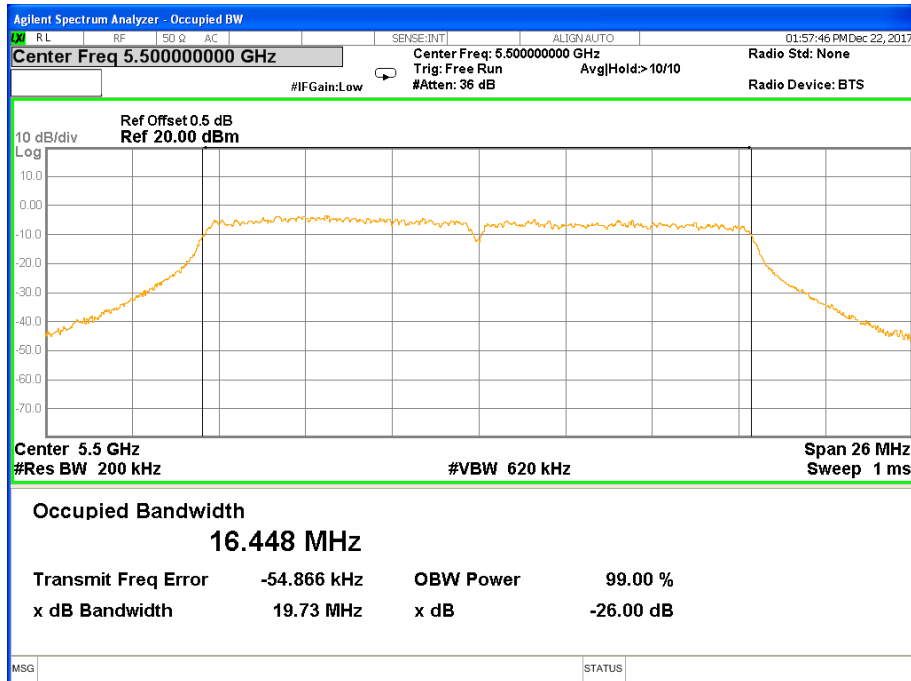

26 dB &99% Bandwidth 802.11ac(HT40) Channel 62

Band II (5.250-5.350GHz) 802.11ac(HT80) 26 dB &99% Bandwidth 26 dB &99% Bandwidth 802.11ac(HT80) Channel 58

Band III (5.470-5.725GHz) 802.11a 26 dB &99% Bandwidth 26 dB &99% Bandwidth 802.11a Channel 100