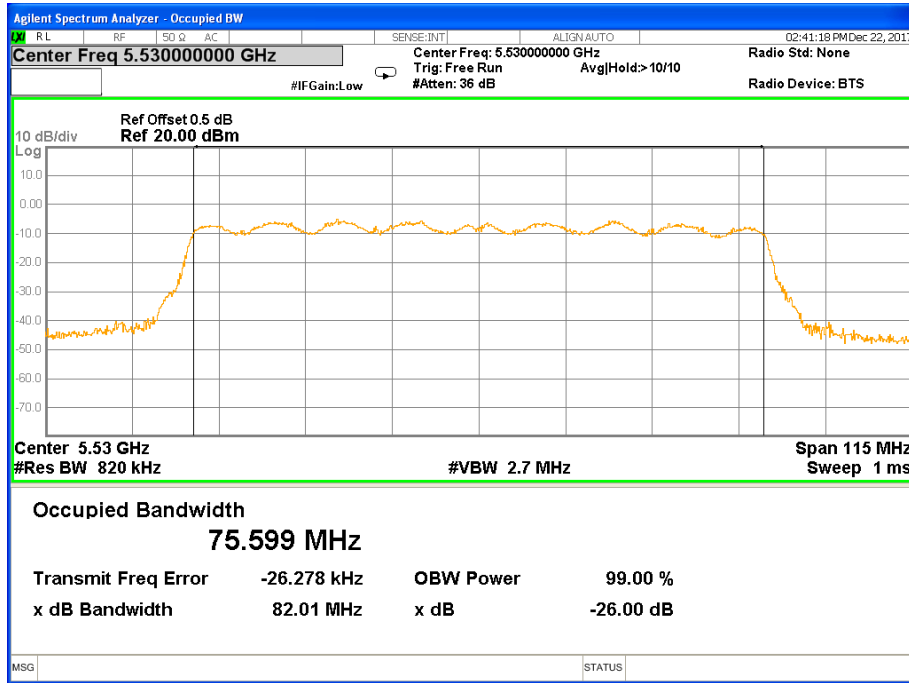

Band III (5.470-5.725GHz) 802.11ac(HT80) 26 dB &99% Bandwidth 26 dB &99% Bandwidth 802.11ac(HT80) Channel 106