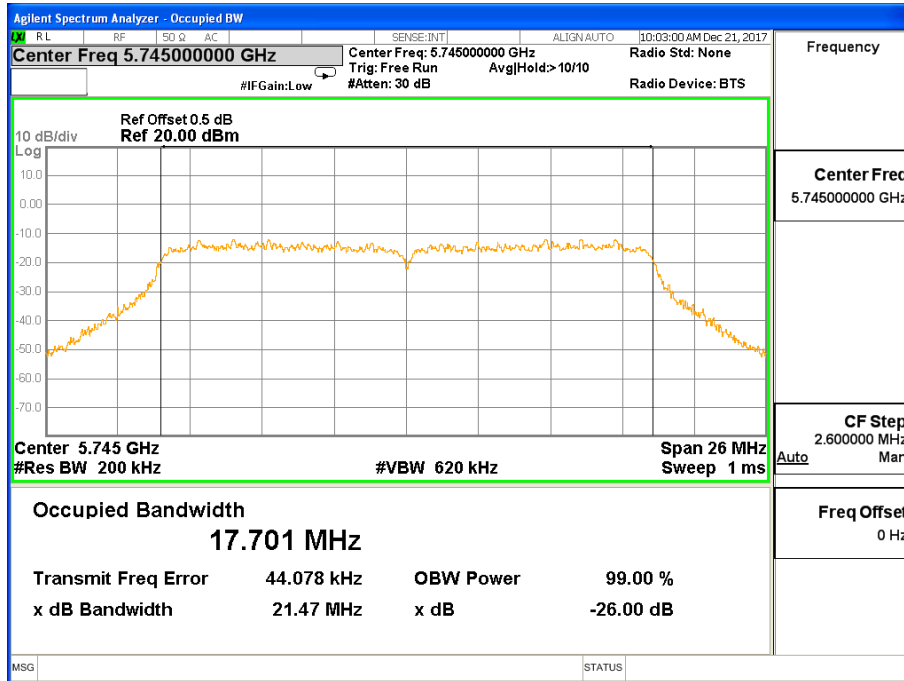

Band IV (5.725-5.850GHz) 802.11a, 26 dB &99% Bandwidth 26 dB &99% Bandwidth 802.11a Channel 149

26 dB &99% Bandwidth 802.11a Channel 157

26 dB &99% Bandwidth 802.11a Channel 165

Band IV (5.725-5.850GHz) 802.11n(HT20) 26 dB &99% Bandwidth
26 dB &99% Bandwidth 802.11n(HT20) Channel 149