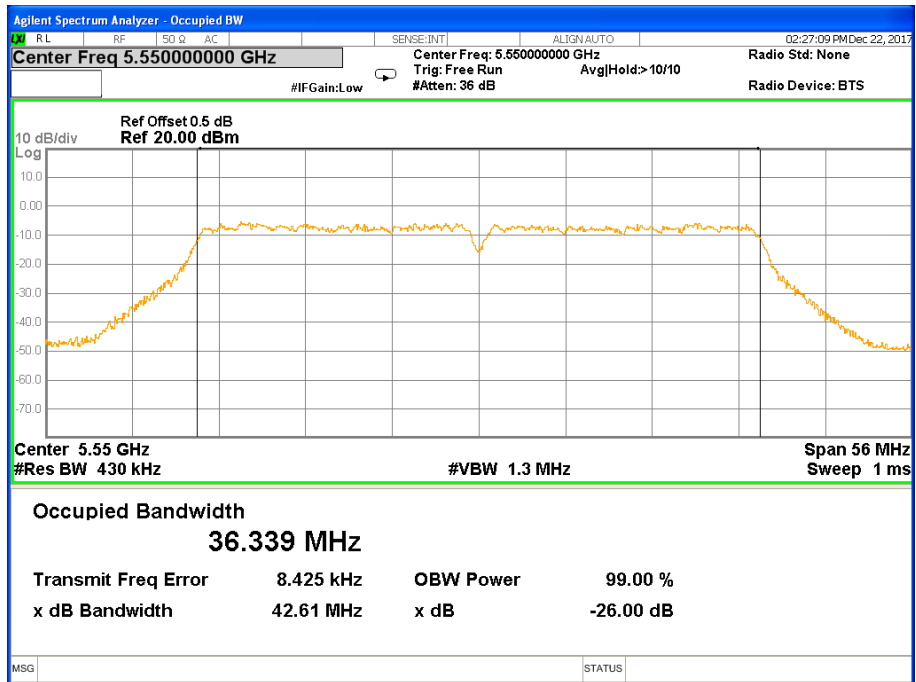

26 dB & 99% Bandwidth 802.11n(HT20) Channel 140

Band III (5.470-5.725GHz) 802.11n(HT40) 26 dB &99% Bandwidth 26 dB &99% Bandwidth 802.11n(HT40) Channel 102

26 dB &99% Bandwidth 802.11n(HT40) Channel 110