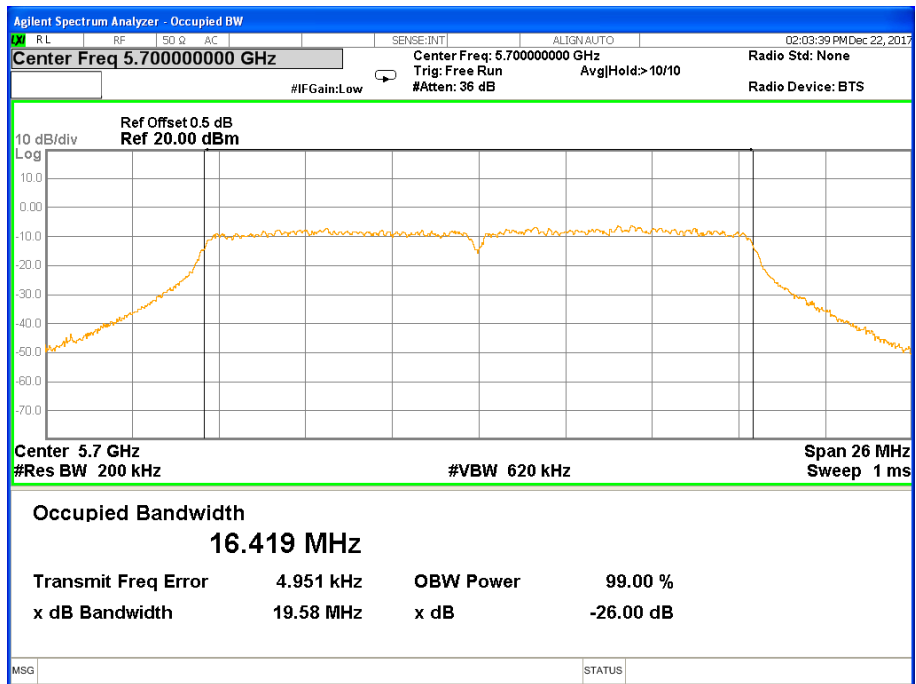

26 dB & 99% Bandwidth 802.11a Channel 140