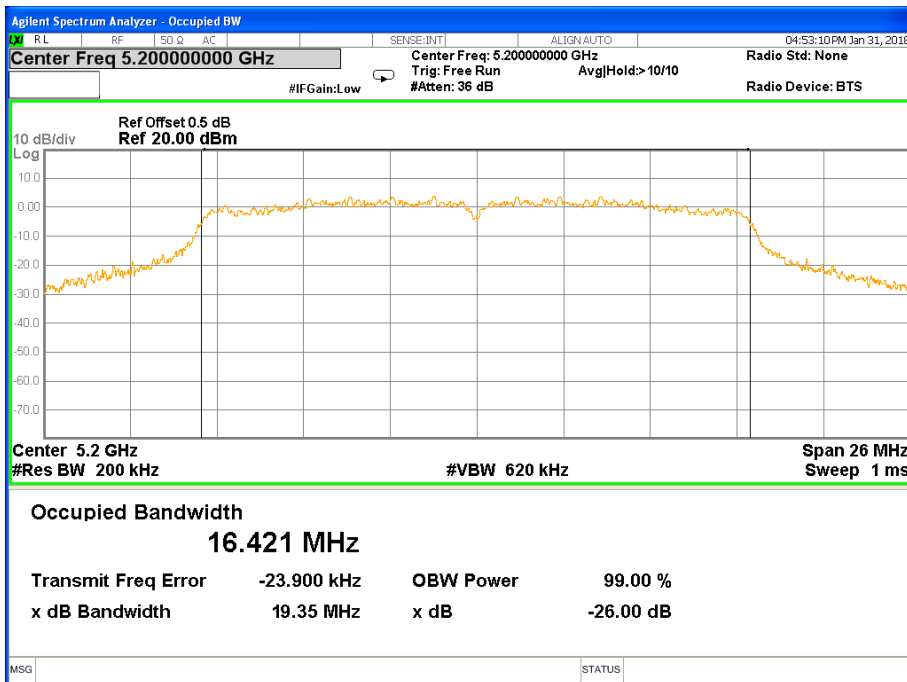

26 dB &99% Bandwidth 802.11a Channel 40