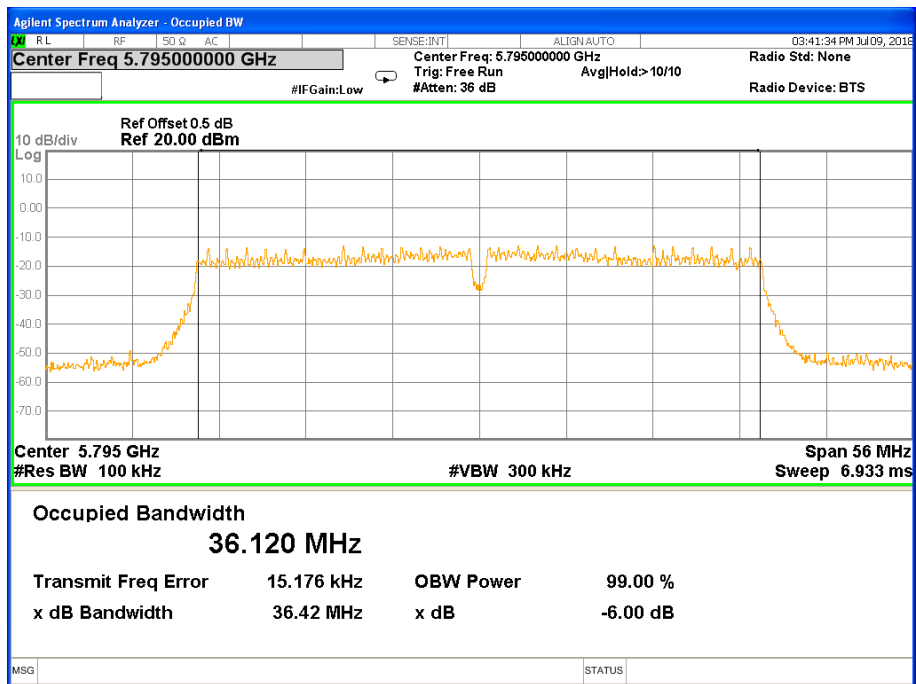

6 dB Bandwidth 802.11ac(HT40) Channel 159