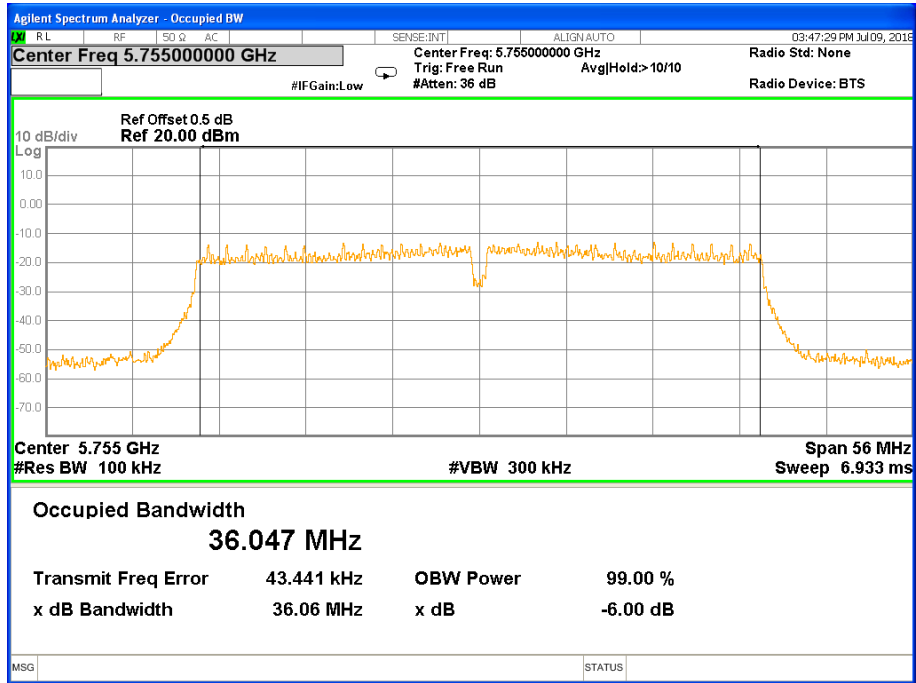

Band IV (5.725-5.850GHz) 802.11n(HT40) 6 dB Bandwidth
6 dB Bandwidth 802.11n(HT40) Channel 151