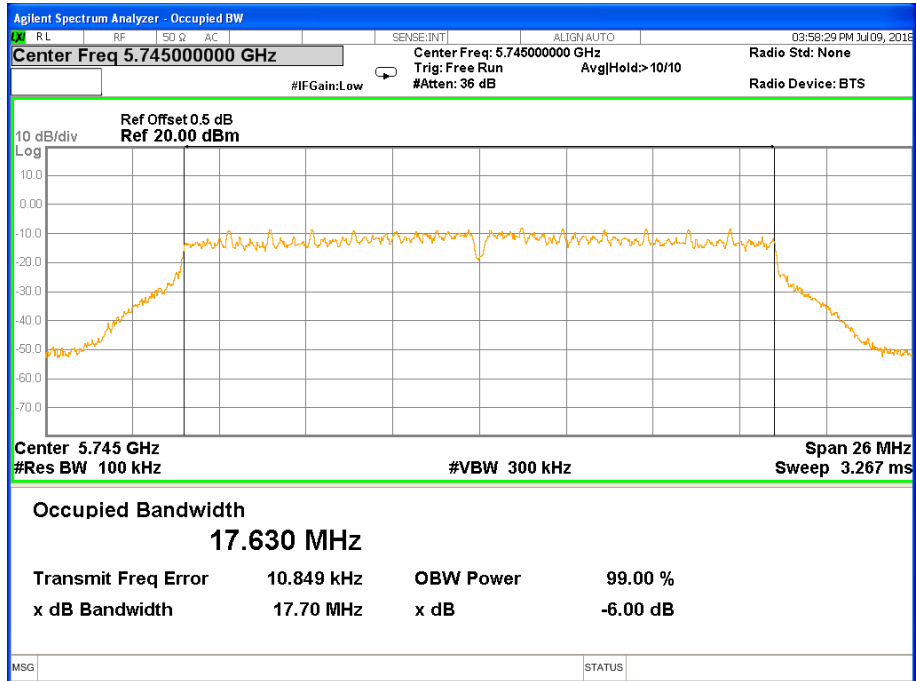

Band IV (5.725-5.850GHz) 802.11n(HT20) 6 dB Bandwidth 6 dB Bandwidth 802.11n(HT20) Channel 149