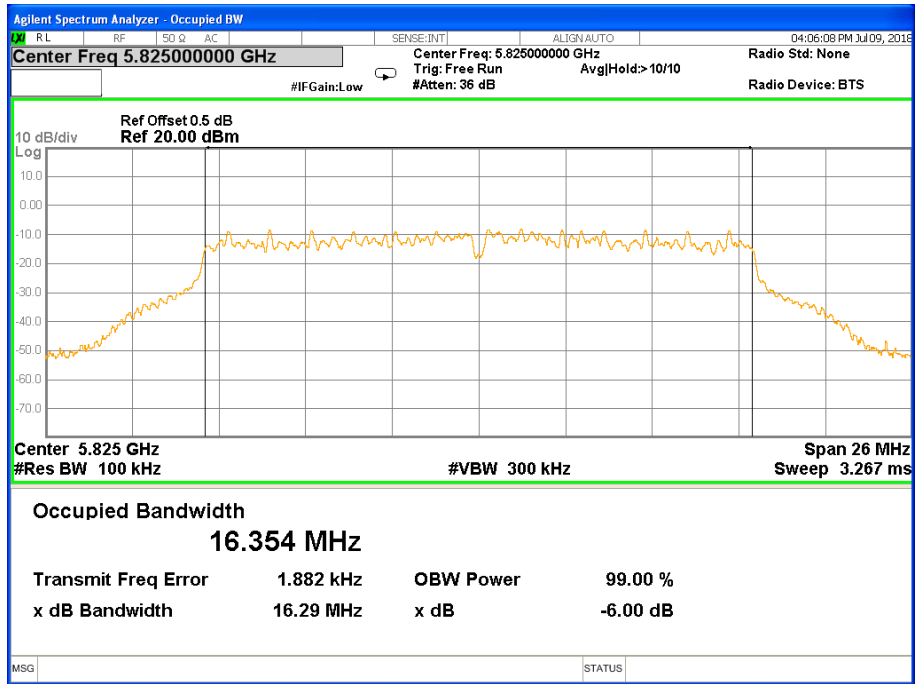

6 dB Bandwidth 802.11a Channel 165