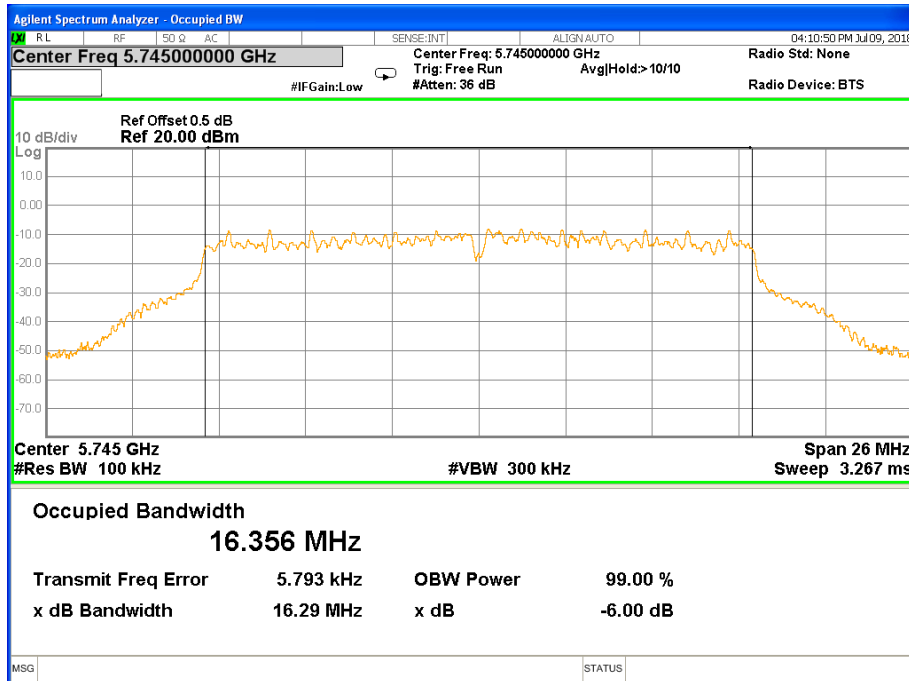

Band IV (5.725-5.850GHz) 802.11a, 6 dB Bandwidth 6 dB Bandwidth 802.11a Channel 149