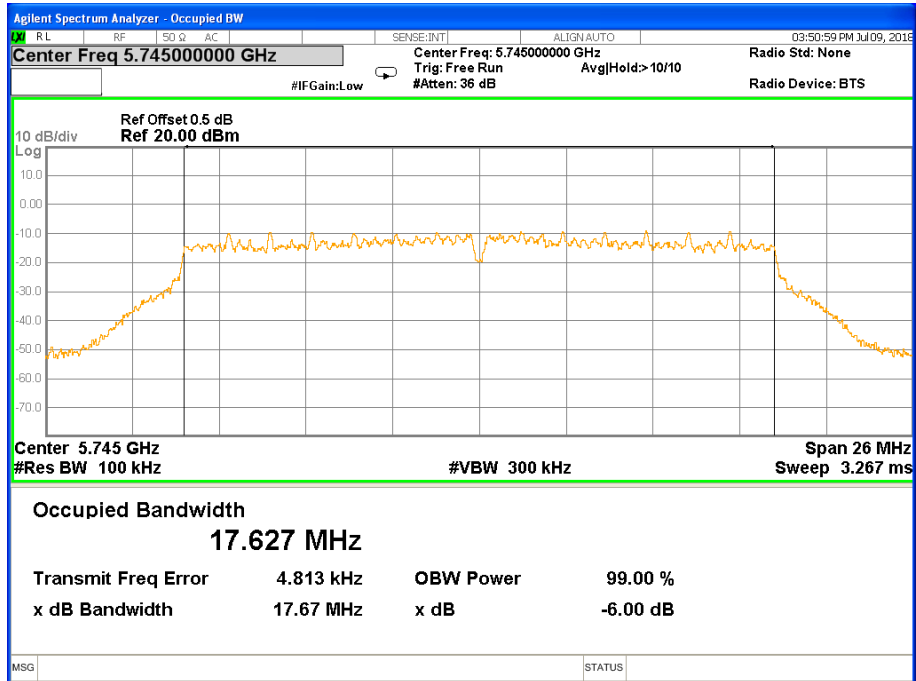

Band IV (5.725-5.850GHz) 802.11ac(HT20) 6 dB Bandwidth

6 dB Bandwidth 802.11ac(HT20) Channel 149