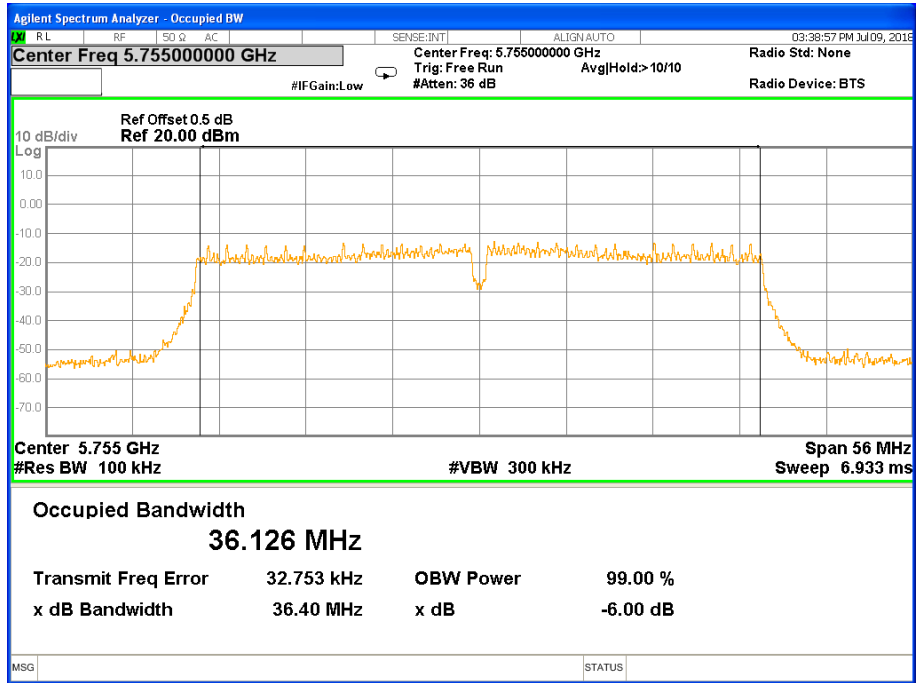

Band IV (5.725-5.850GHz) 802.11ac(HT40) 6 dB Bandwidth 6 dB Bandwidth 802.11ac(HT40) Channel 151