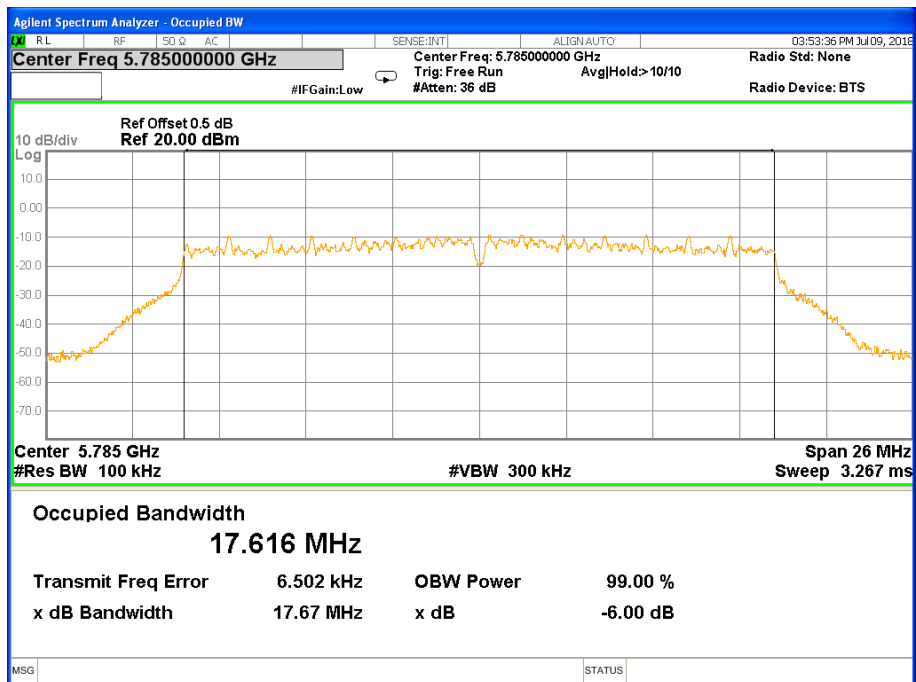

6 dB Bandwidth 802.11ac(HT20) Channel 157