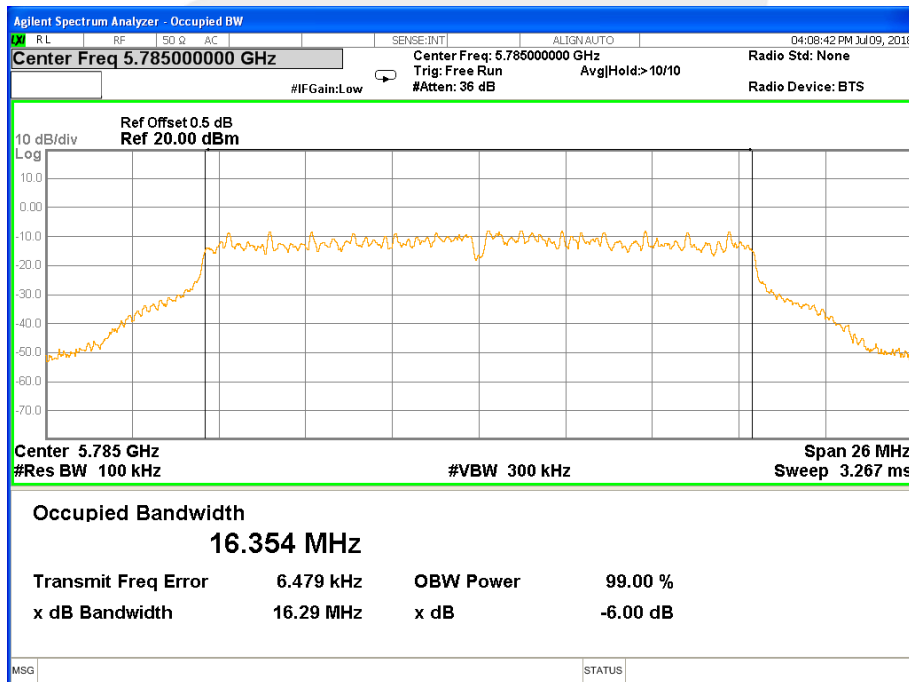

6 dB Bandwidth 802.11a Channel 157