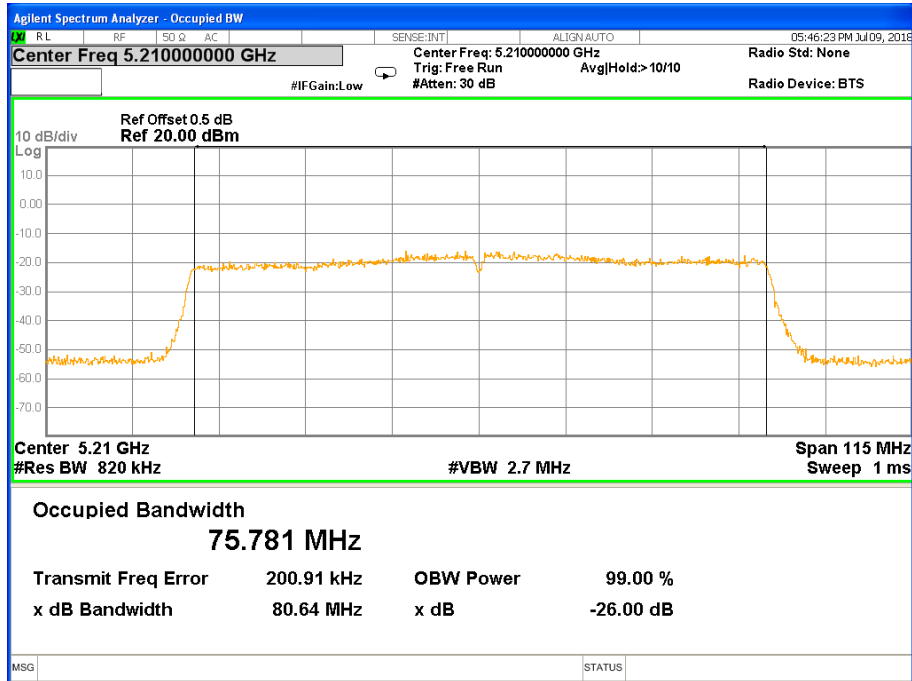

Band I (5.150-5.250GHz) 802.11n(HT40) 26 dB &99% Bandwidth
26 dB &99% Bandwidth 802.11ac(HT80) Channel 42