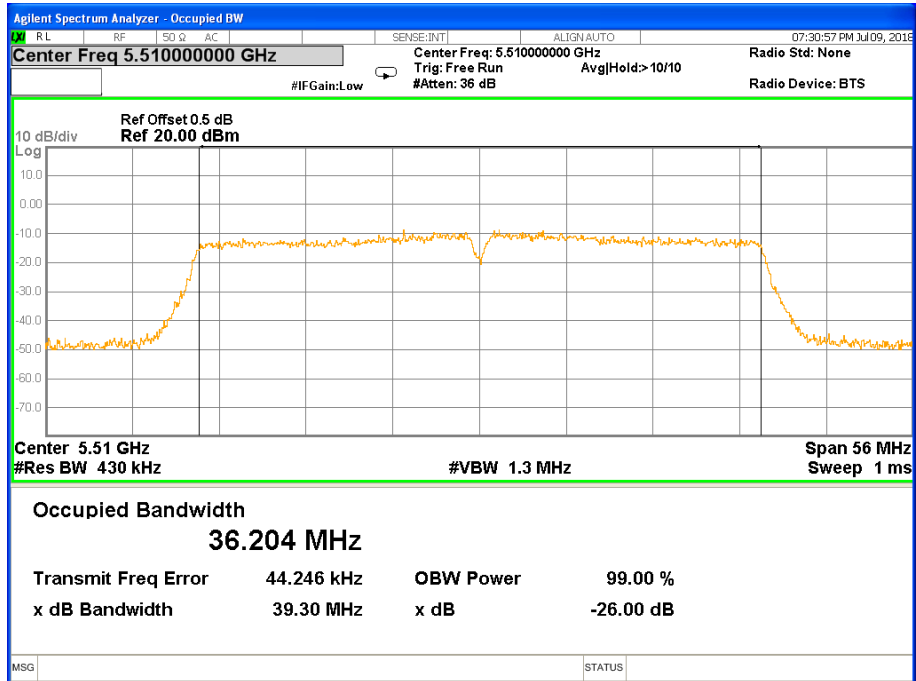

Band III (5.470-5.725GHz) 802.11n(HT40) 26 dB &99% Bandwidth 26 dB &99% Bandwidth 802.11n(HT40) Channel 102