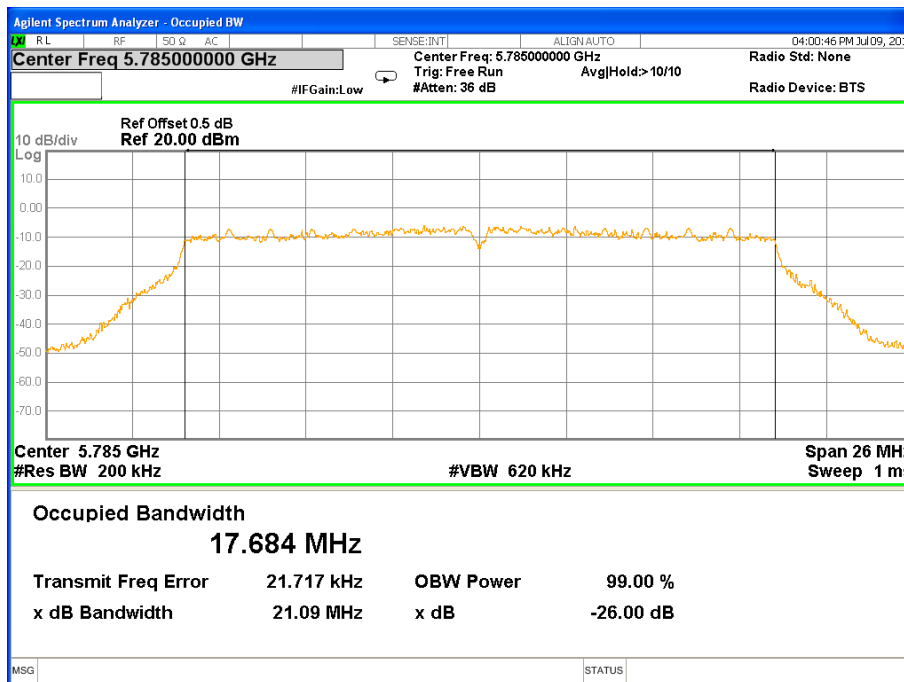

26 dB &99% Bandwidth 802.11n(HT20) Channel 157