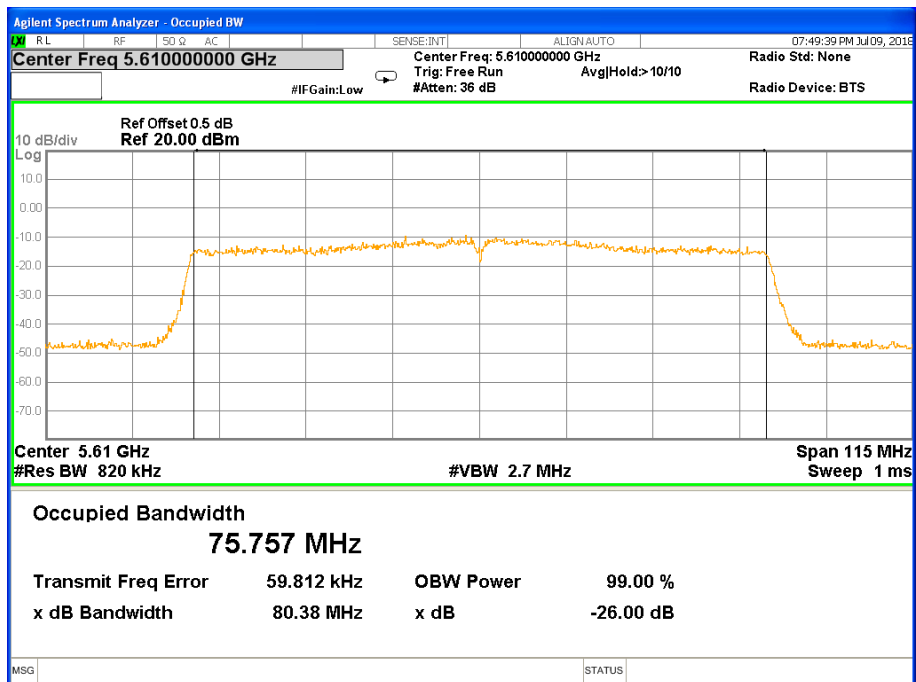

26 dB &99% Bandwidth 802.11ac(HT80) Channel 122