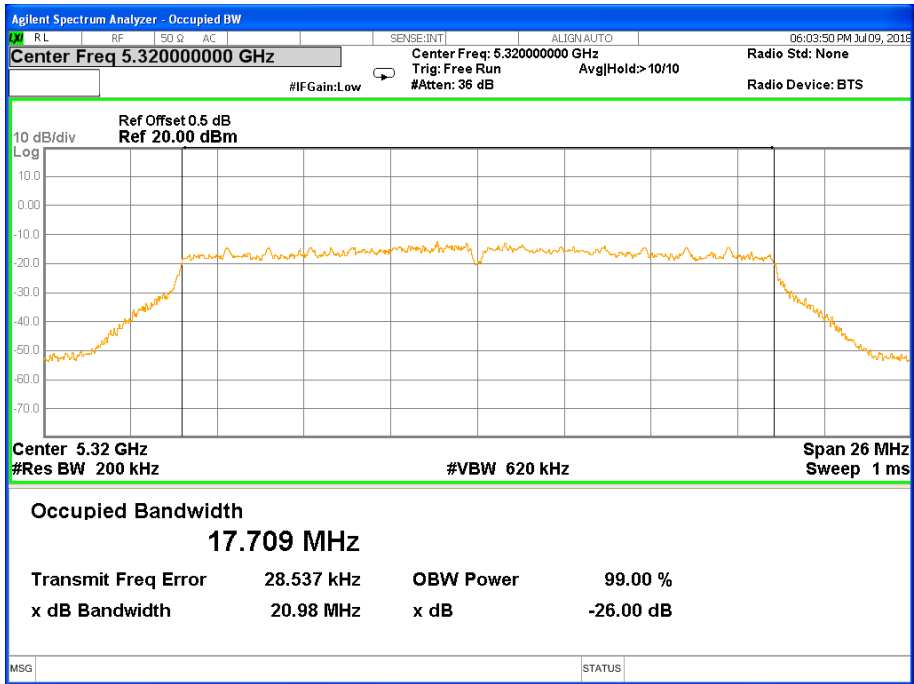

26 dB &99% Bandwidth 802.11n(HT20) Channel 64