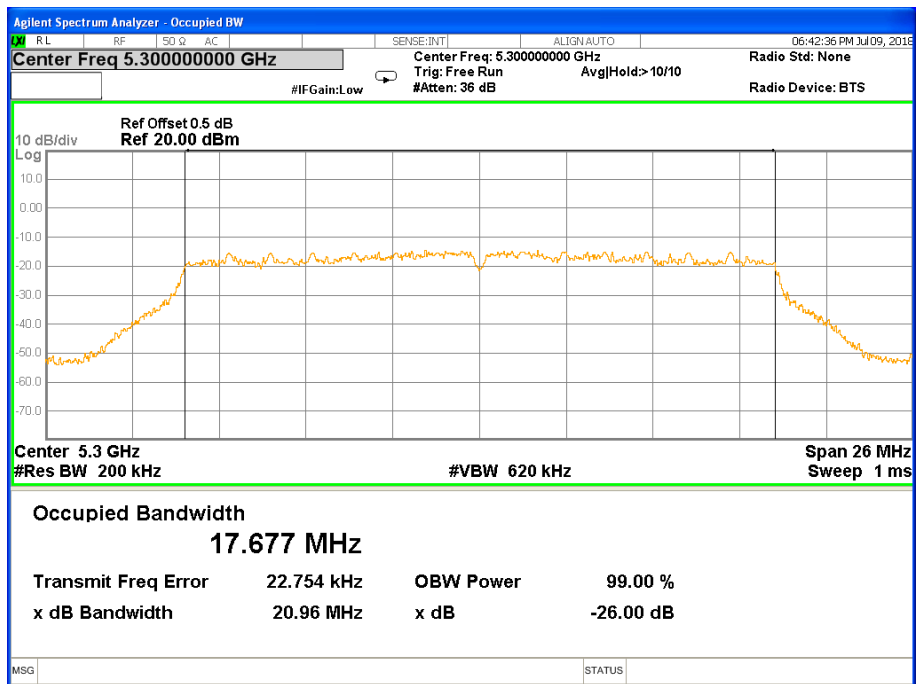

26 dB &99% Bandwidth 802.11ac(HT20) Channel 60