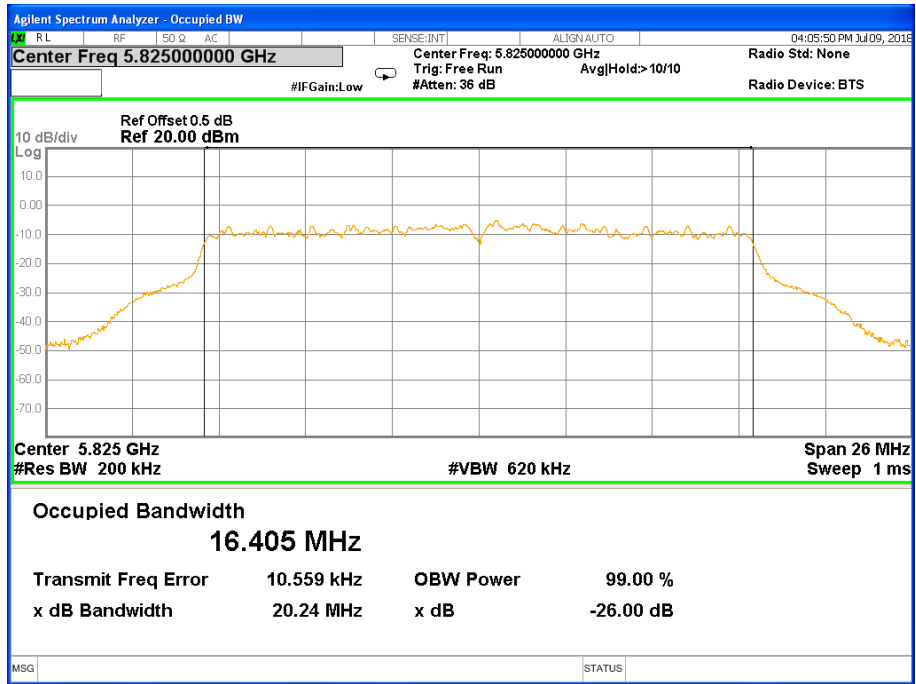

26 dB & 99% Bandwidth 802.11a Channel 165