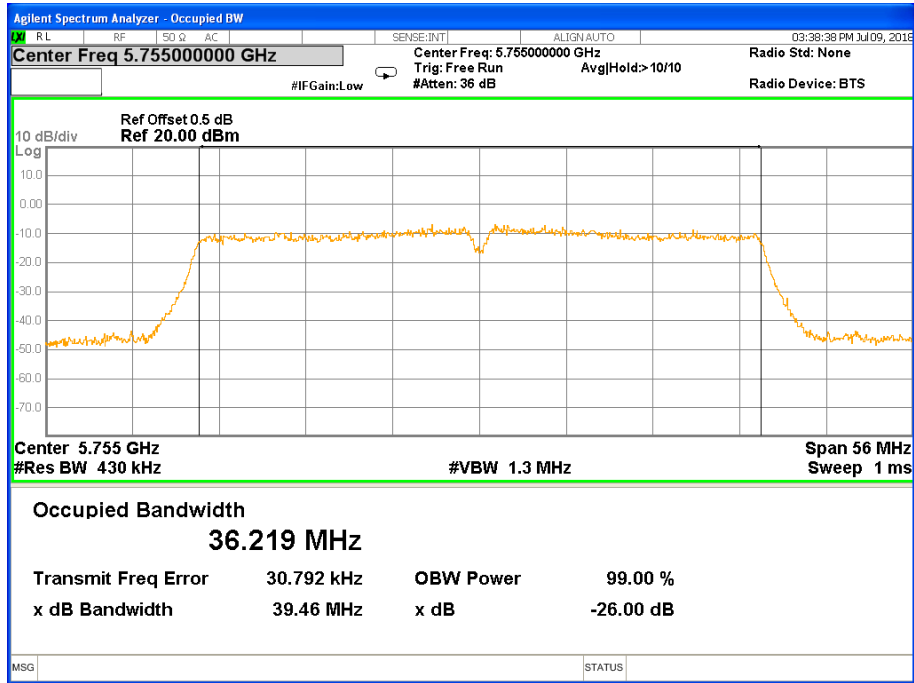

Band IV (5.725-5.850GHz) 802.11ac(HT40) 26 dB &99% Bandwidth 26 dB &99% Bandwidth 802.11ac(HT40) Channel 151