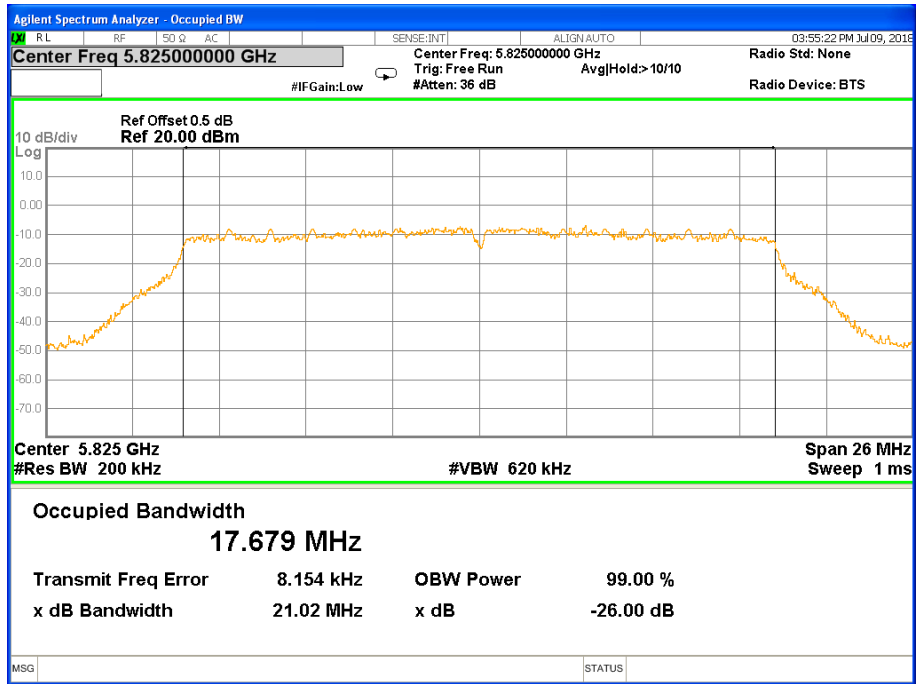

### 26 dB & 99% Bandwidth 802.11ac(HT20) Channel 165