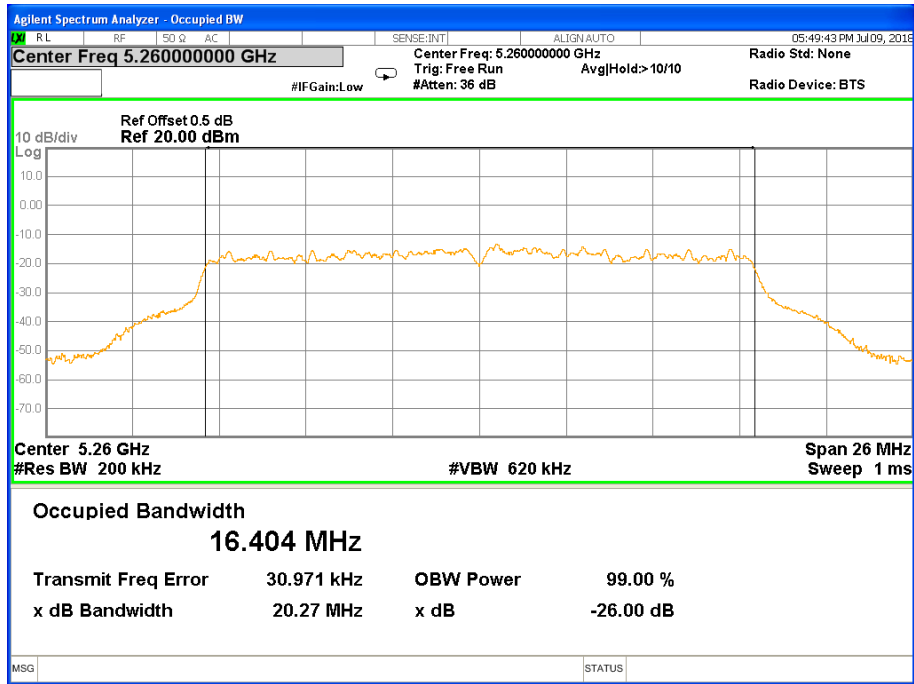

Band II (5.250-5.350GHz) 802.11a 26 dB &99% Bandwidth 26 dB &99% Bandwidth 802.11a Channel 52