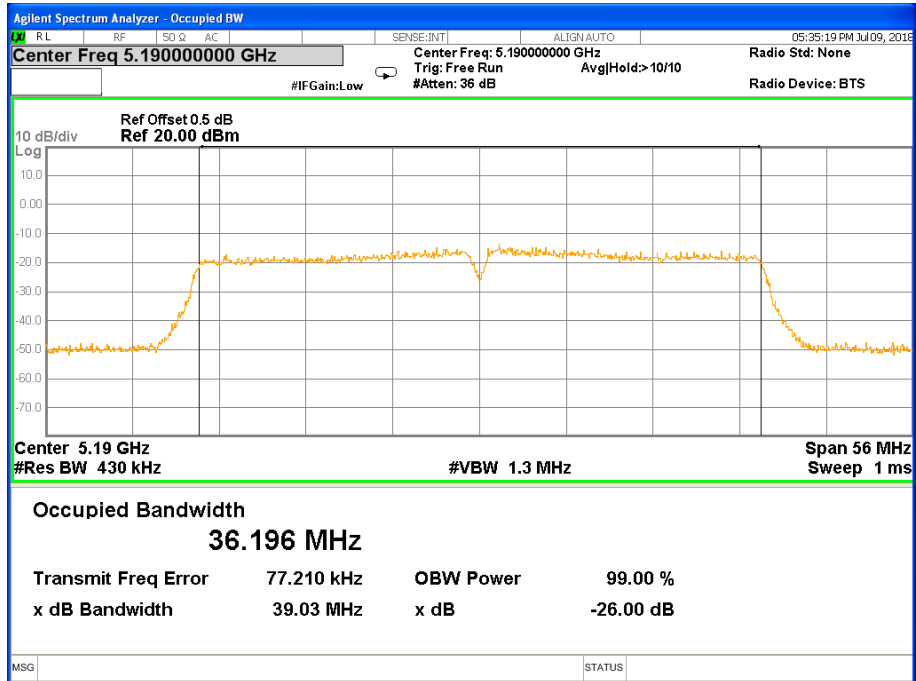

Band I (5.150-5.250GHz) 802.11n(HT40) 26 dB &99% Bandwidth 26 dB &99% Bandwidth 802.11n(HT40) Channel 38