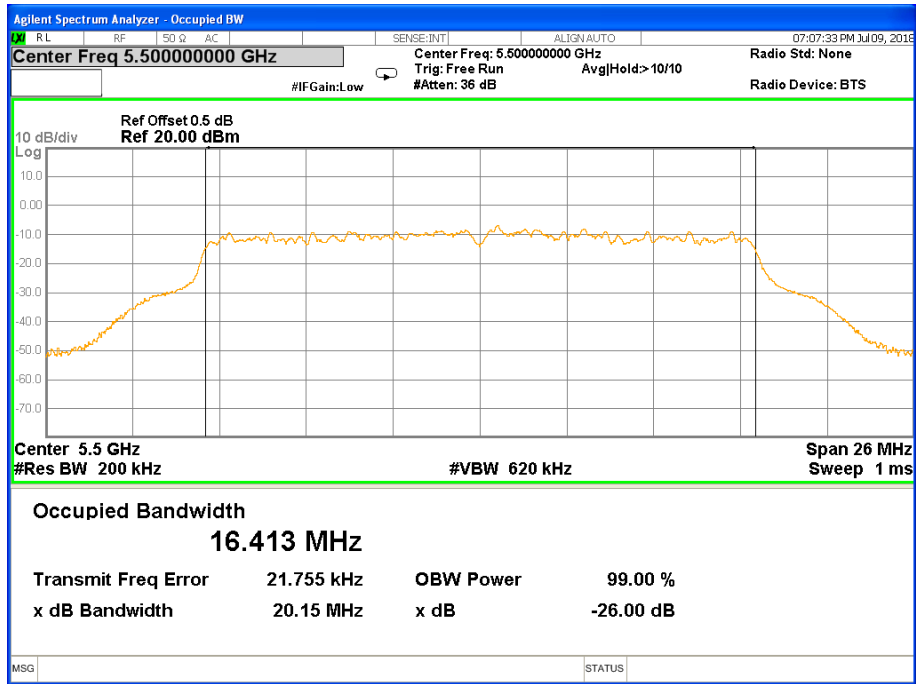

Band III (5.470-5.725GHz) 802.11a 26 dB &99% Bandwidth 26 dB &99% Bandwidth 802.11a Channel 100