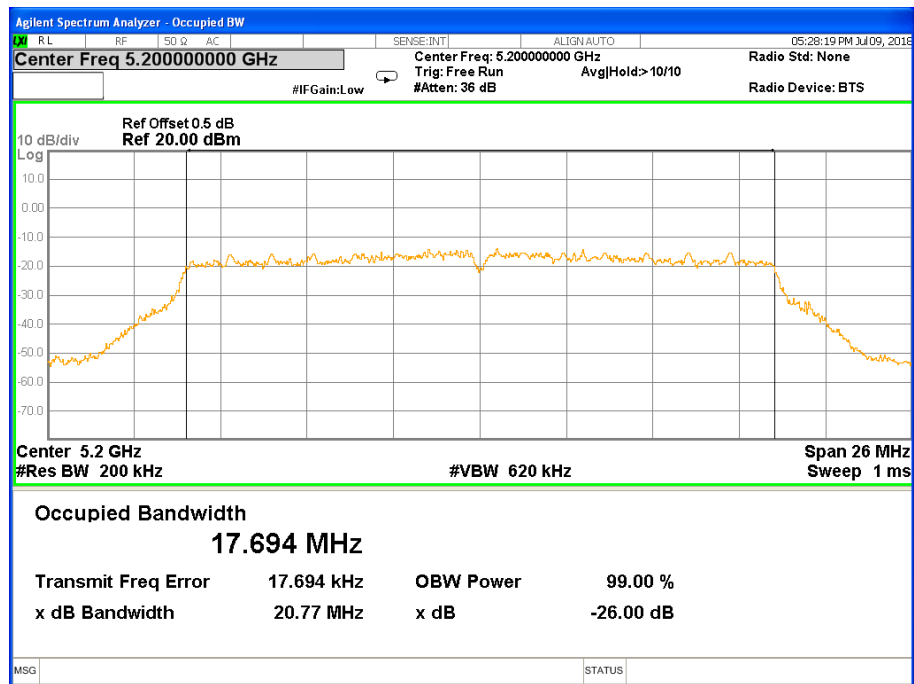

26 dB &99% Bandwidth 802.11ac(HT20) Channel 40