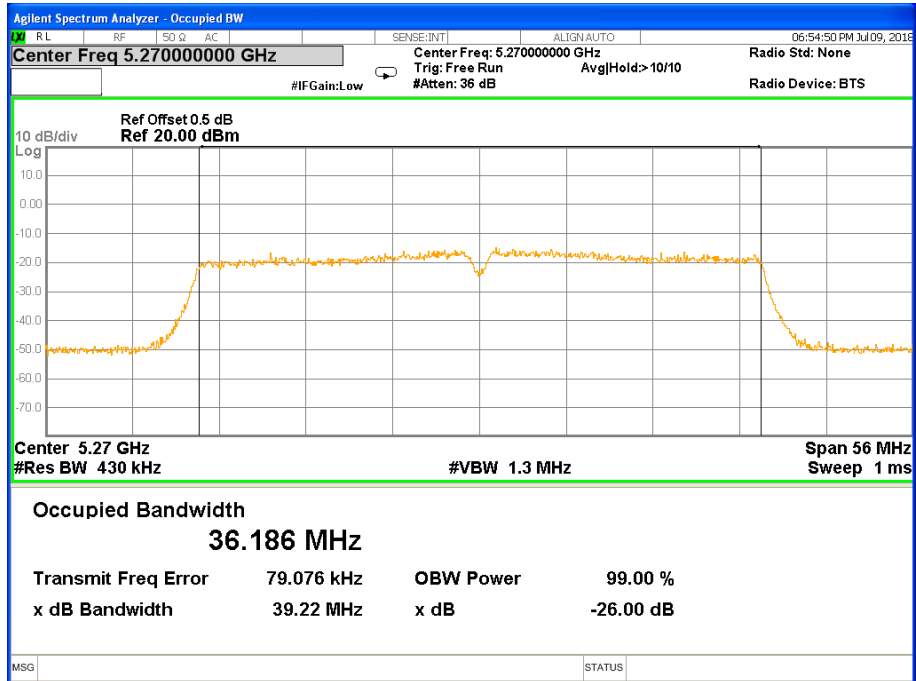

Band II (5.250-5.350GHz) 802.11ac(HT40) 26 dB &99% Bandwidth 26 dB &99% Bandwidth 802.11ac(HT40) Channel 54