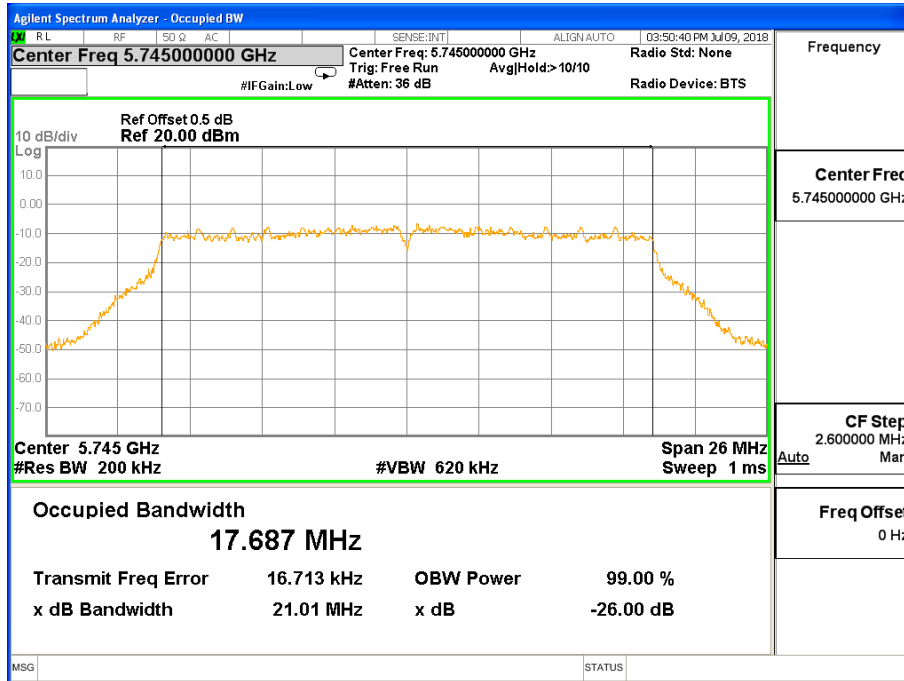

Band IV (5.725-5.850GHz) 802.11ac(HT20) 26 dB &99% Bandwidth
26 dB &99% Bandwidth 802.11ac(HT20) Channel 149