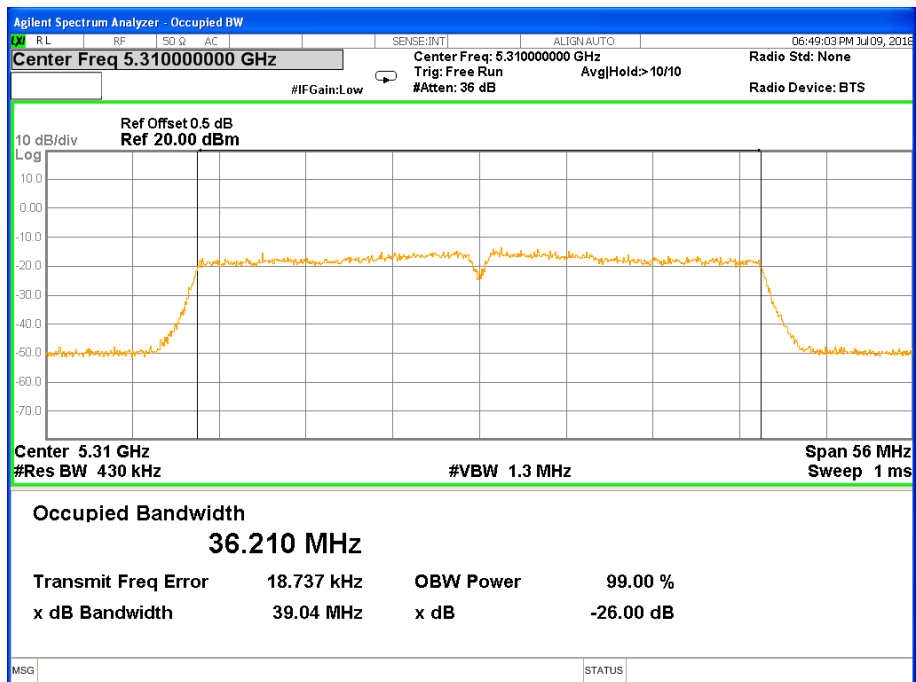

26 dB &99% Bandwidth 802.11n(HT40) Channel 62