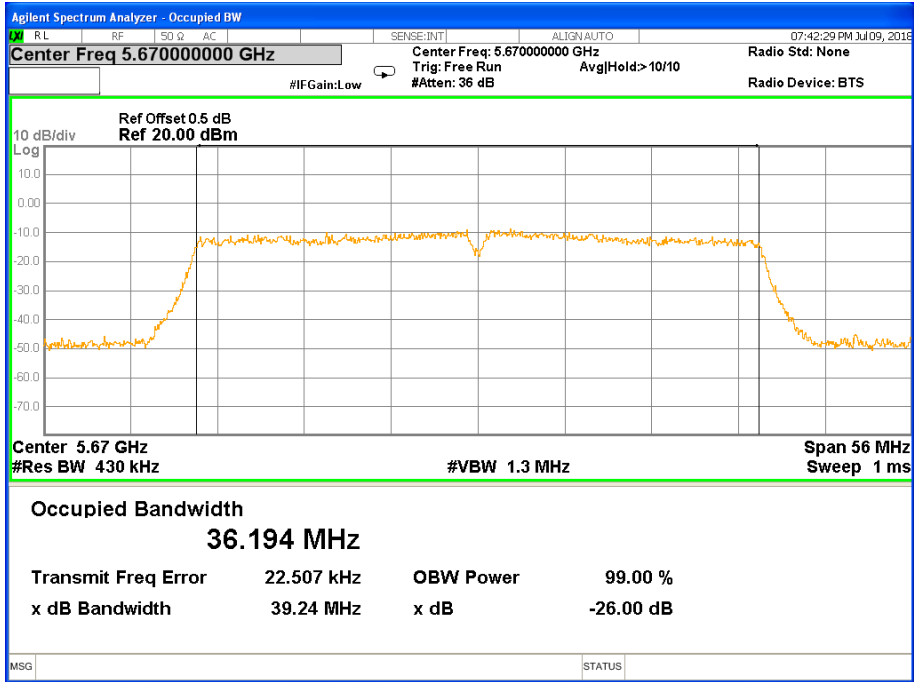

26 dB & 99% Bandwidth 802.11ac(HT40) Channel 134