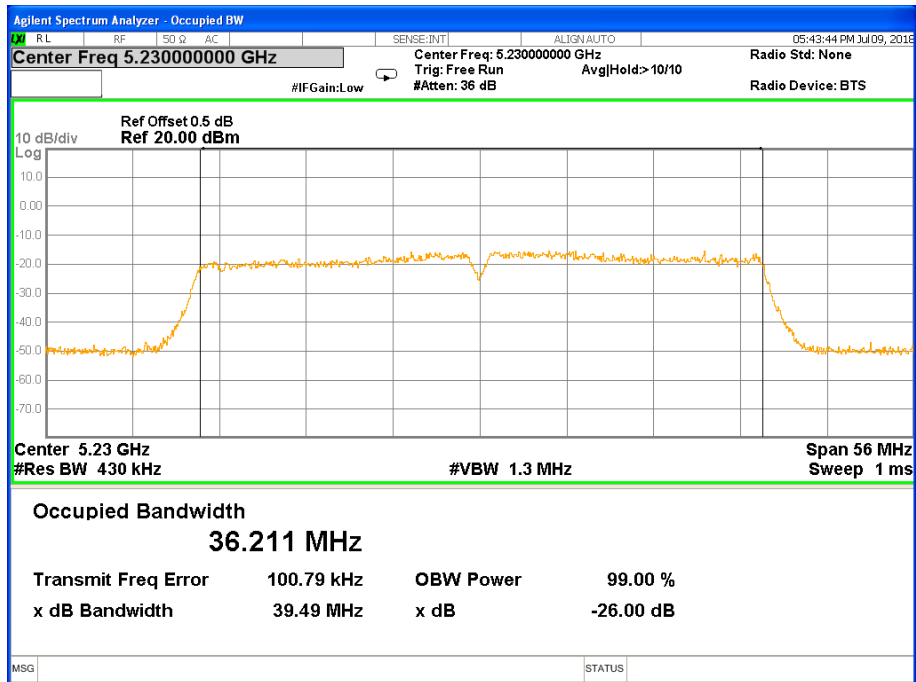

### 26 dB & 99% Bandwidth 802.11ac(HT20) Channel 48

Band I (5.150-5.250GHz) 802.11n(HT40) 26 dB &99% Bandwidth  
26 dB &99% Bandwidth 802.11ac(HT40) Channel 38

26 dB &99% Bandwidth 802.11ac(HT40) Channel 46