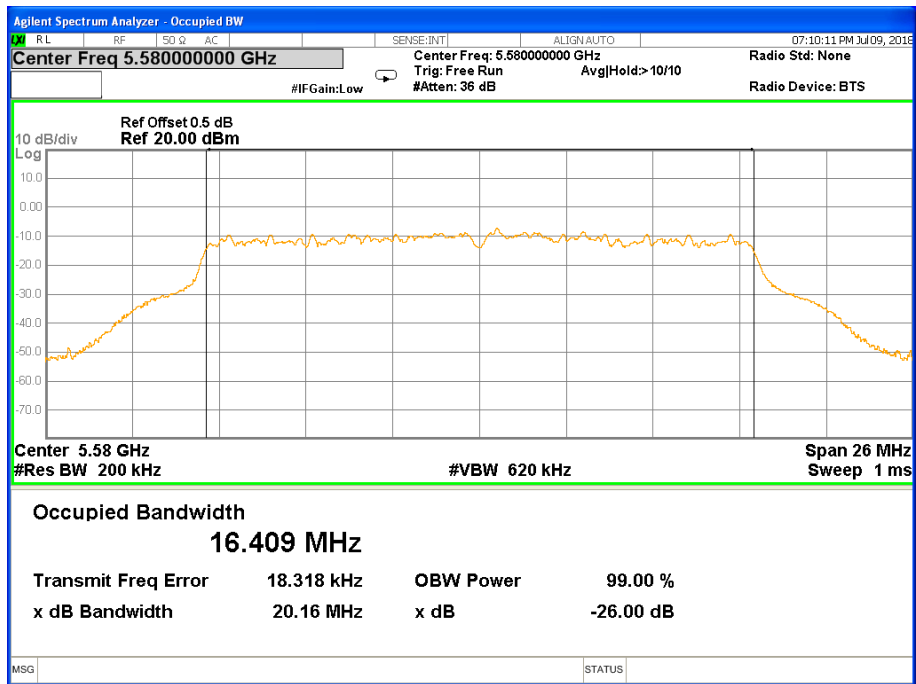

26 dB &99% Bandwidth 802.11a Channel 116