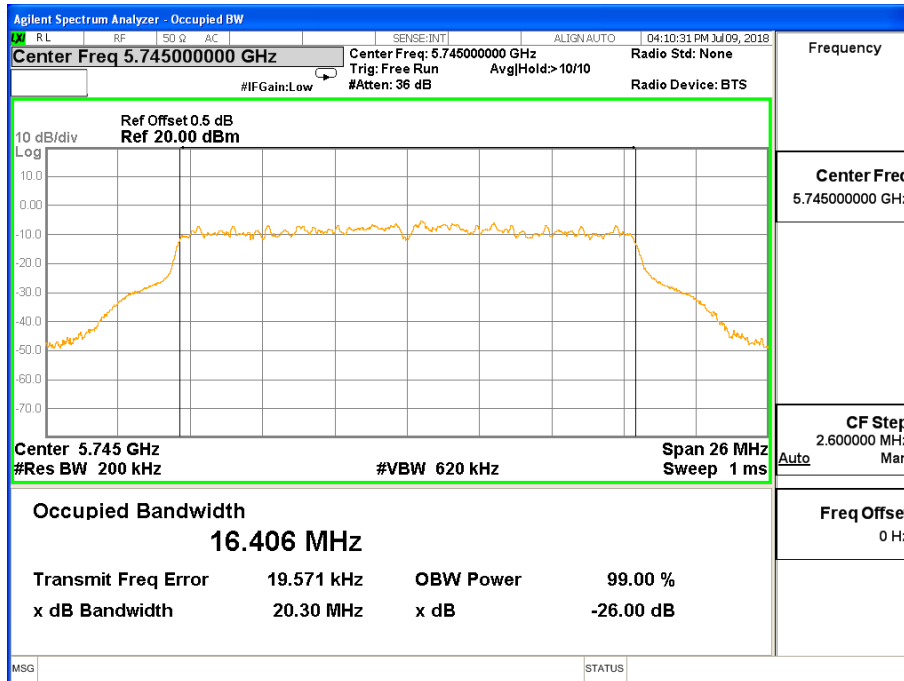

Band IV (5.725-5.850GHz) 802.11a, 26 dB &99% Bandwidth 26 dB &99% Bandwidth 802.11a Channel 149