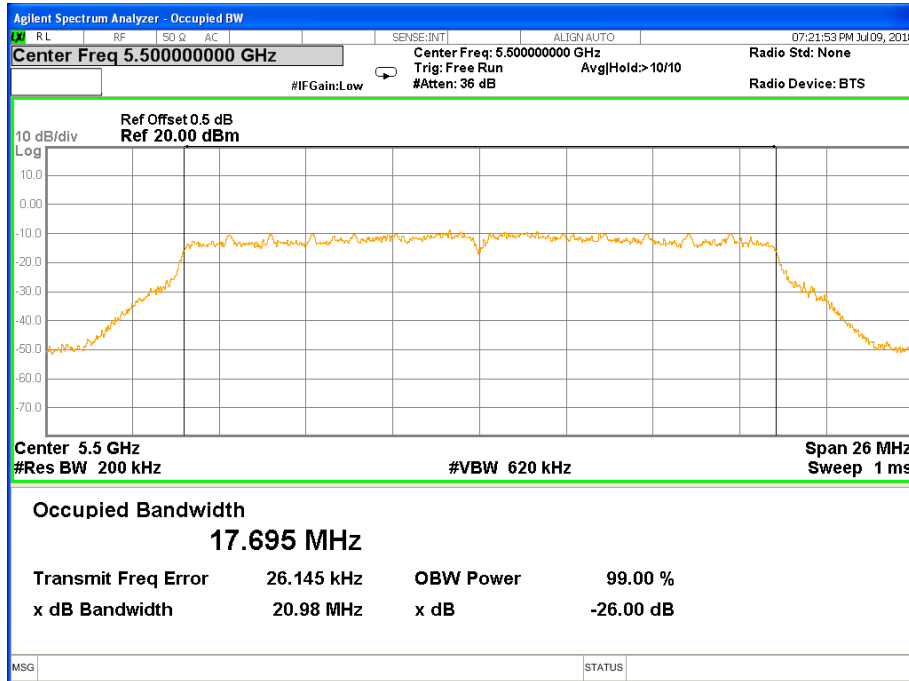

Band III (5.470-5.725GHz) 802.11ac(HT20) 26 dB &99% Bandwidth 26 dB &99% Bandwidth 802.11ac(HT20) Channel 100