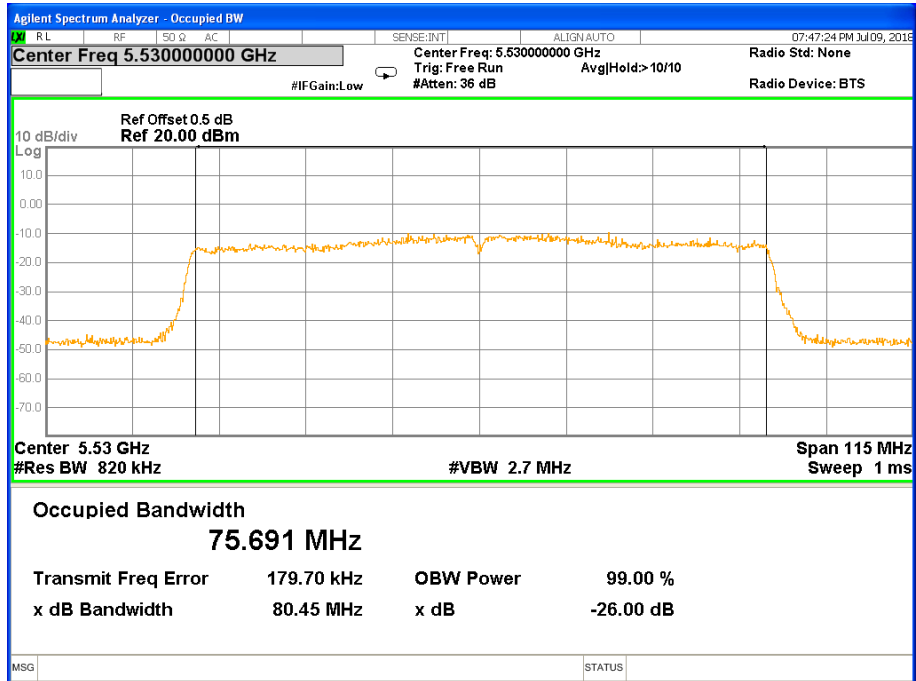

Band III (5.470-5.725GHz) 802.11ac(HT80) 26 dB &99% Bandwidth 26 dB &99% Bandwidth 802.11ac(HT80) Channel 106