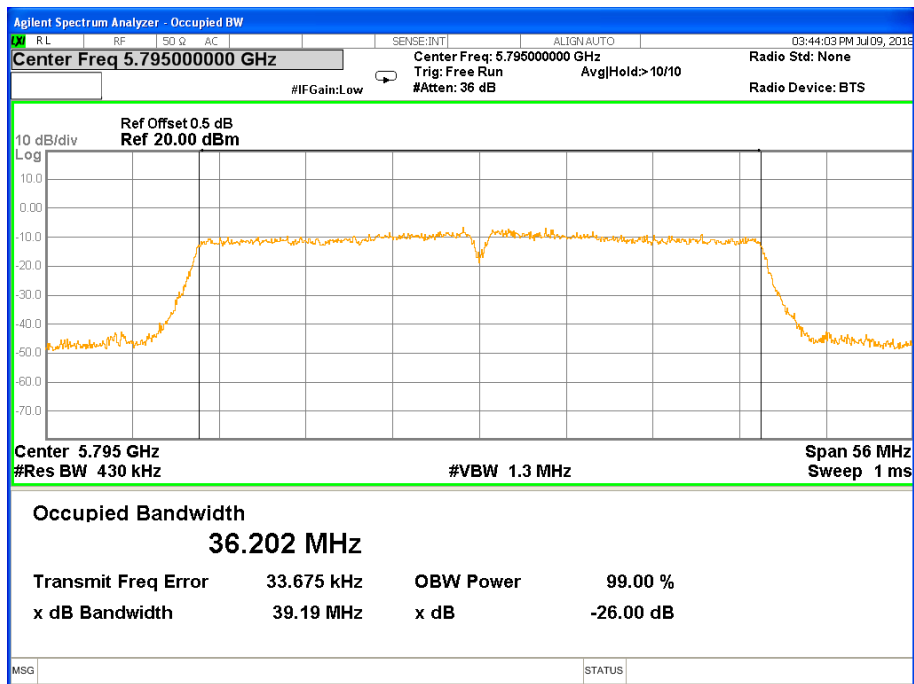

### 26 dB &99% Bandwidth 802.11n(HT20) Channel 165

Band IV (5.725-5.850GHz) 802.11n(HT40) 26 dB &99% Bandwidth  
26 dB &99% Bandwidth 802.11n(HT40) Channel 151

26 dB &99% Bandwidth 802.11n(HT40) Channel 159