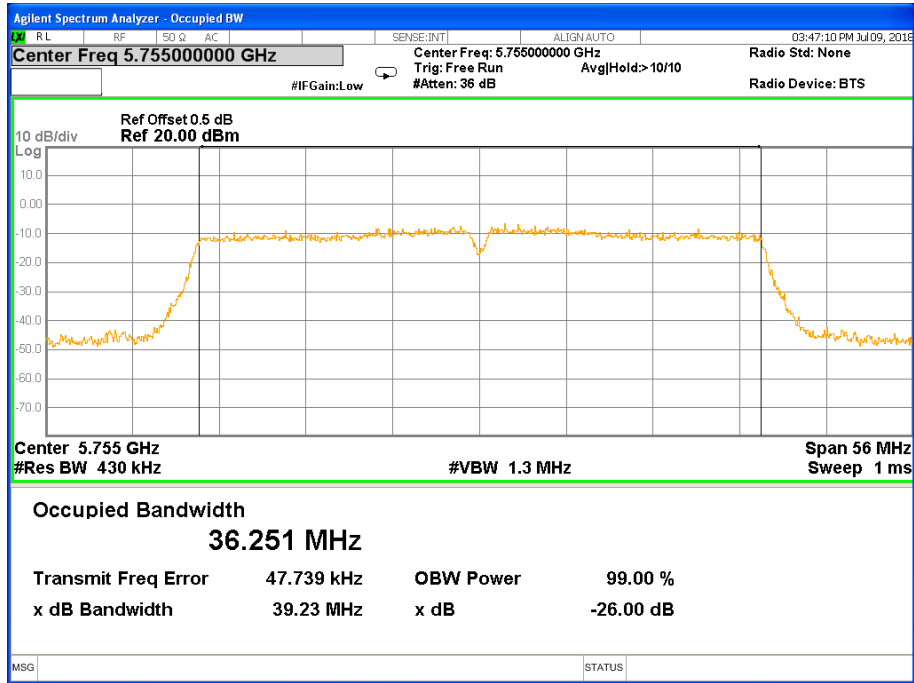

Band IV (5.725-5.850GHz) 802.11n(HT40) 26 dB &99% Bandwidth
26 dB &99% Bandwidth 802.11n(HT40) Channel 151