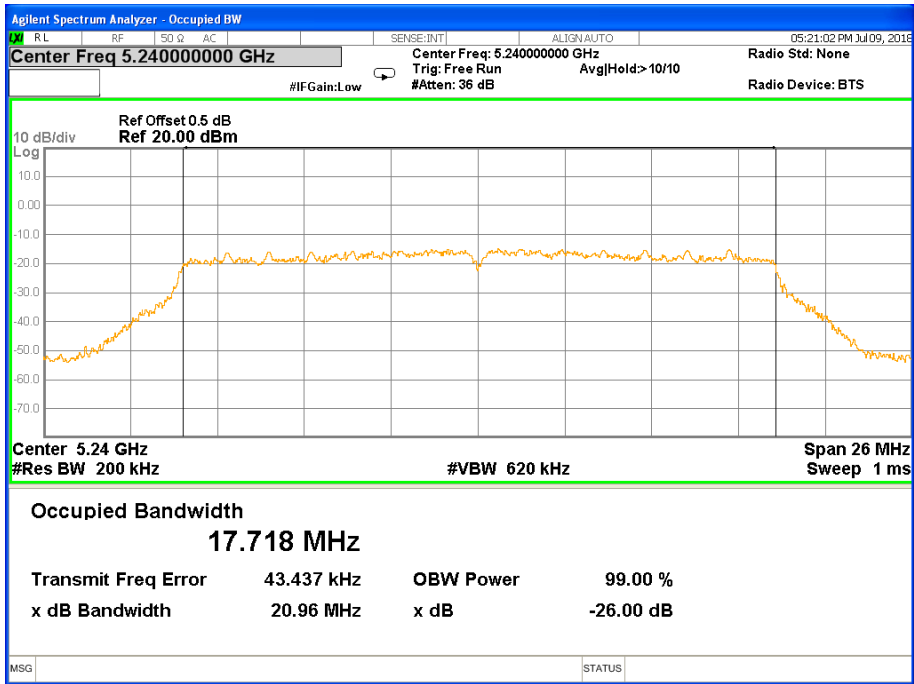

26 dB &99% Bandwidth 802.11n(HT20) Channel 48