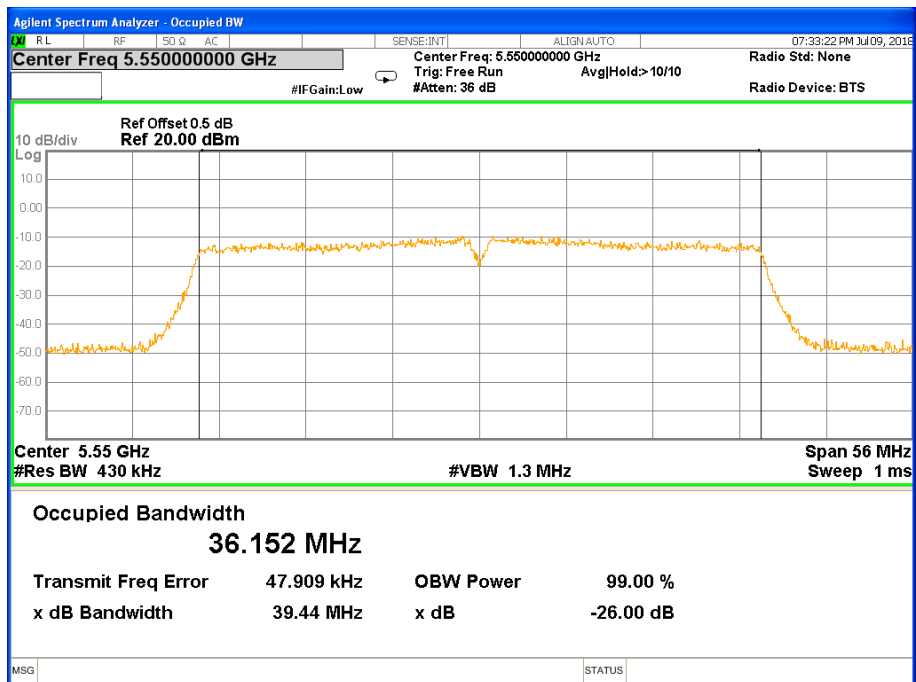

26 dB &99% Bandwidth 802.11n(HT40) Channel 110