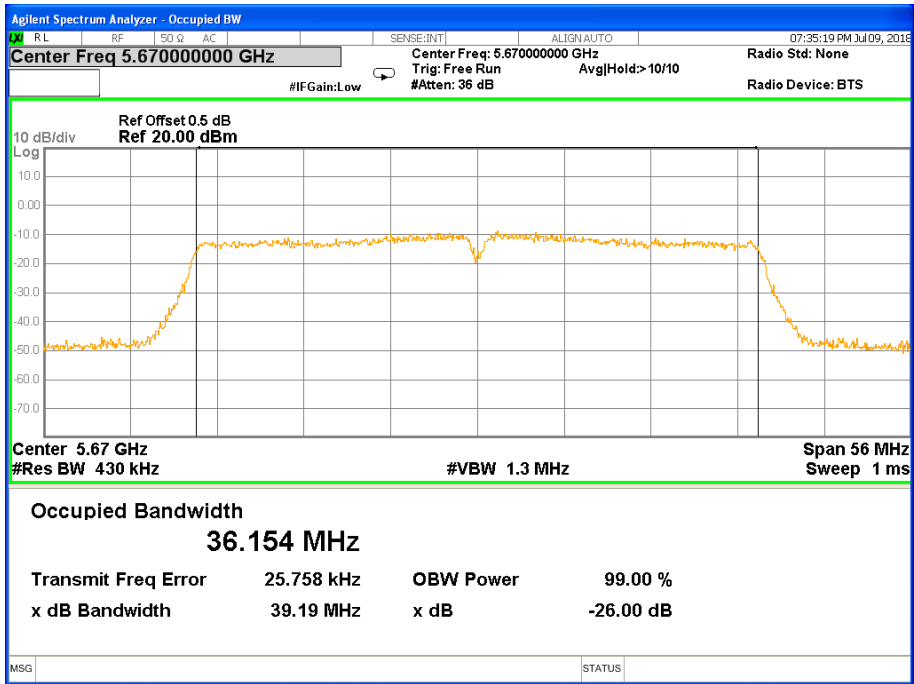

26 dB & 99% Bandwidth 802.11n(HT40) Channel 134