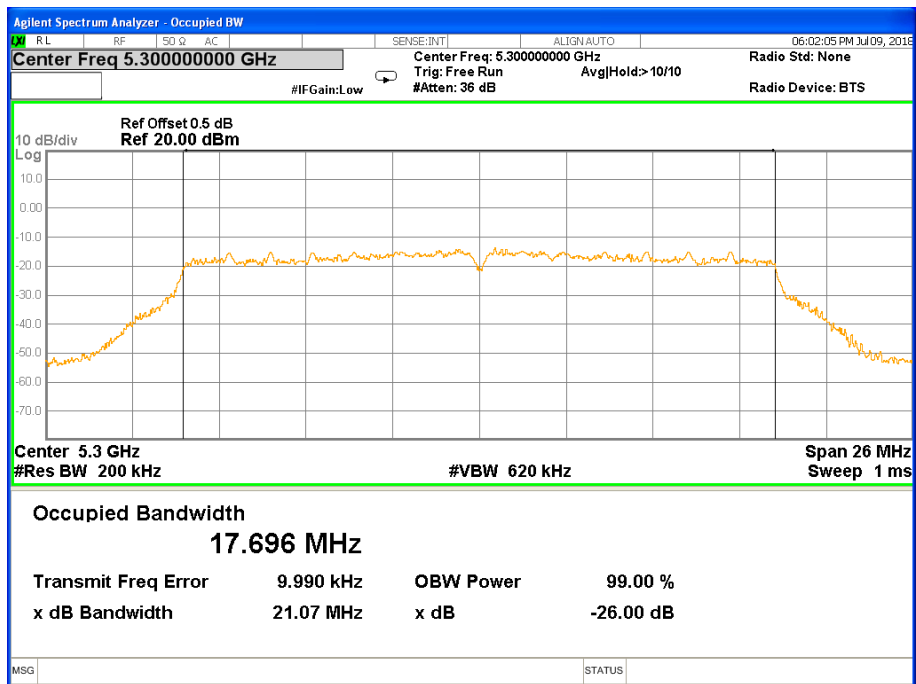

26 dB &99% Bandwidth 802.11n(HT20) Channel 60