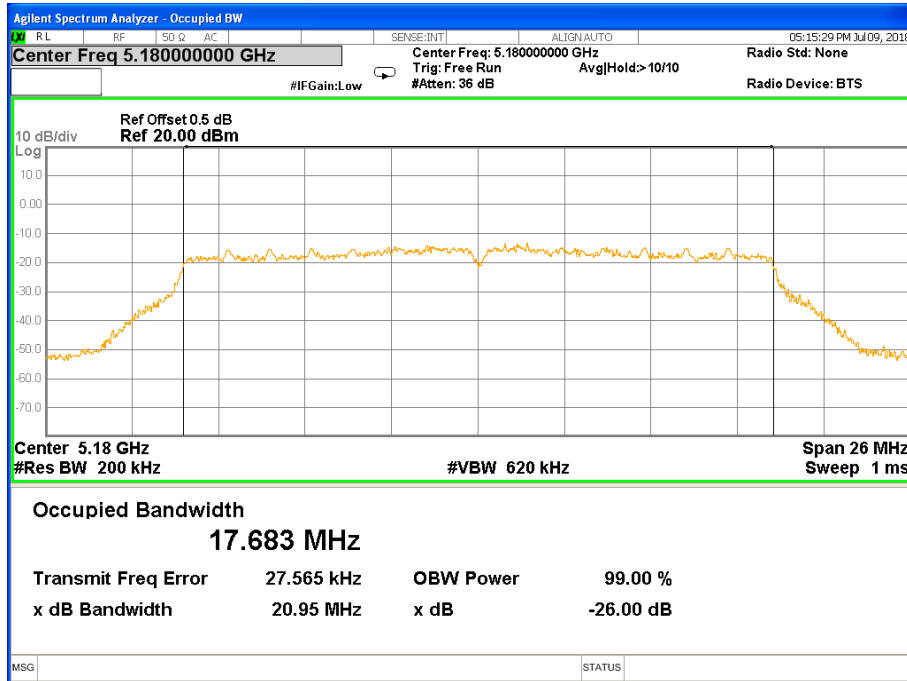

Band I (5.150-5.250GHz) 802.11n(HT20) 26 dB &99% Bandwidth 26 dB &99% Bandwidth 802.11n(HT20) Channel 36