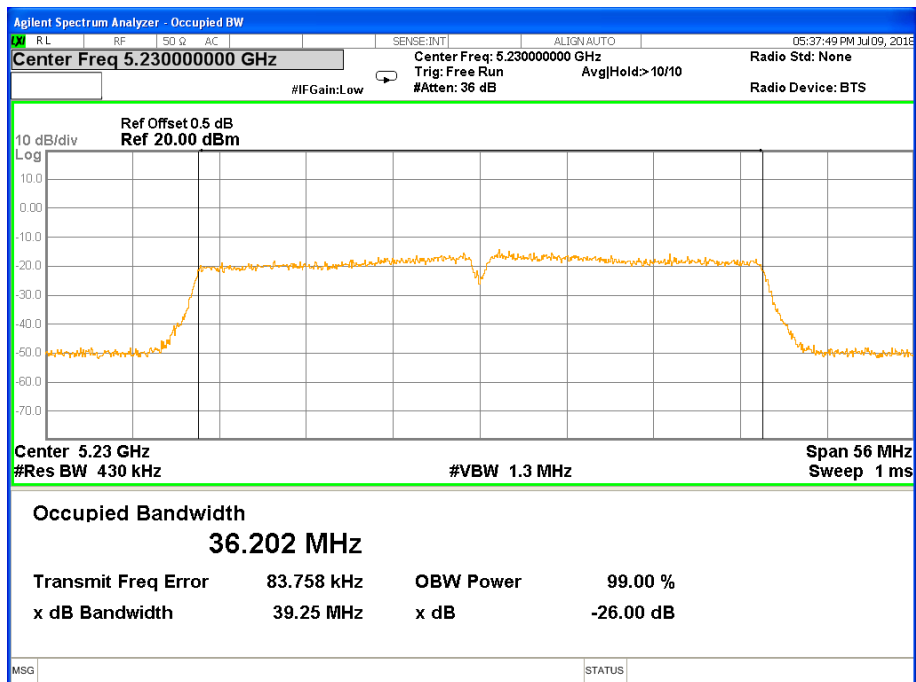

26 dB &99% Bandwidth 802.11n(HT40) Channel 46