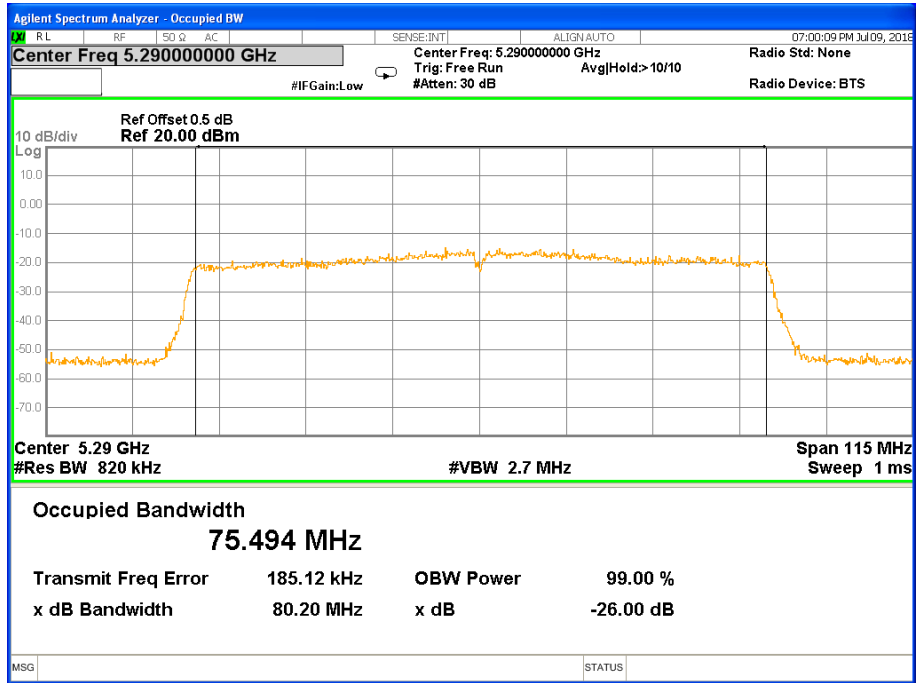

Band II (5.250-5.350GHz) 802.11ac(HT80) 26 dB &99% Bandwidth 26 dB &99% Bandwidth 802.11ac(HT80) Channel 58