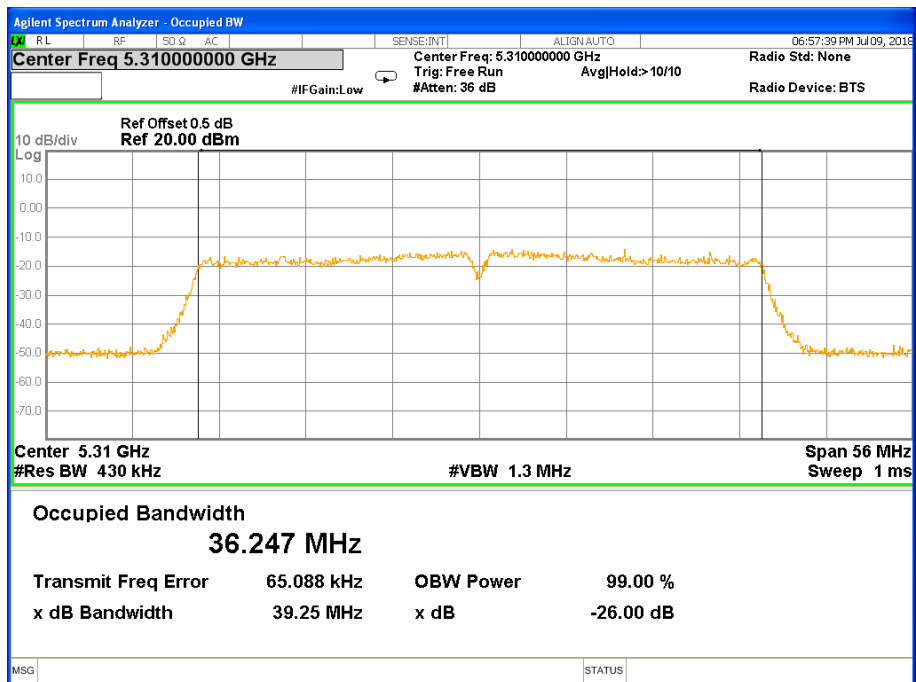

26 dB &99% Bandwidth 802.11ac(HT40) Channel 62