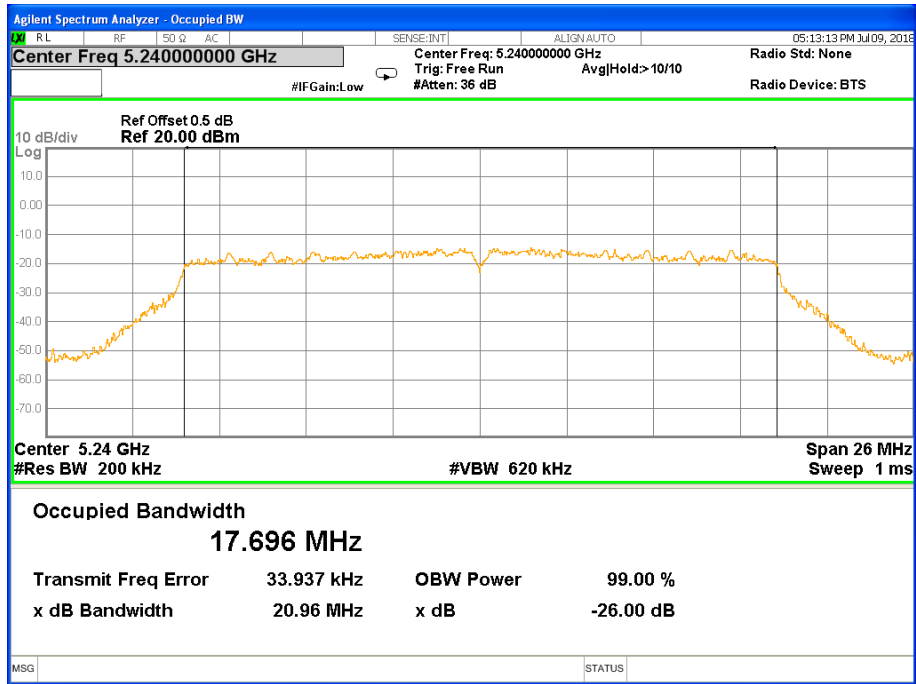

26 dB &99% Bandwidth 802.11a Channel 48