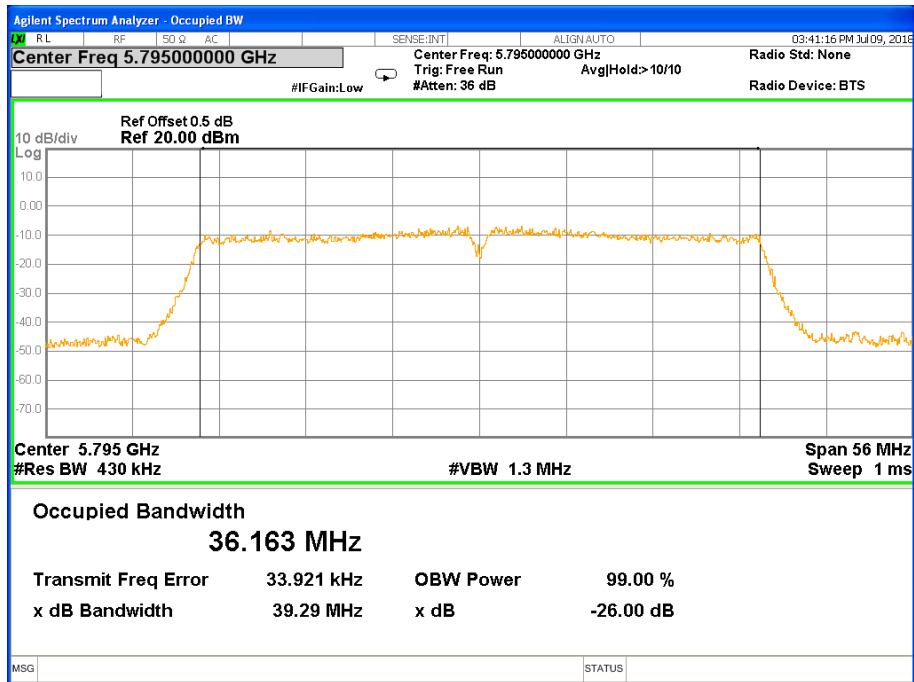

26 dB &99% Bandwidth 802.11ac(HT40) Channel 159