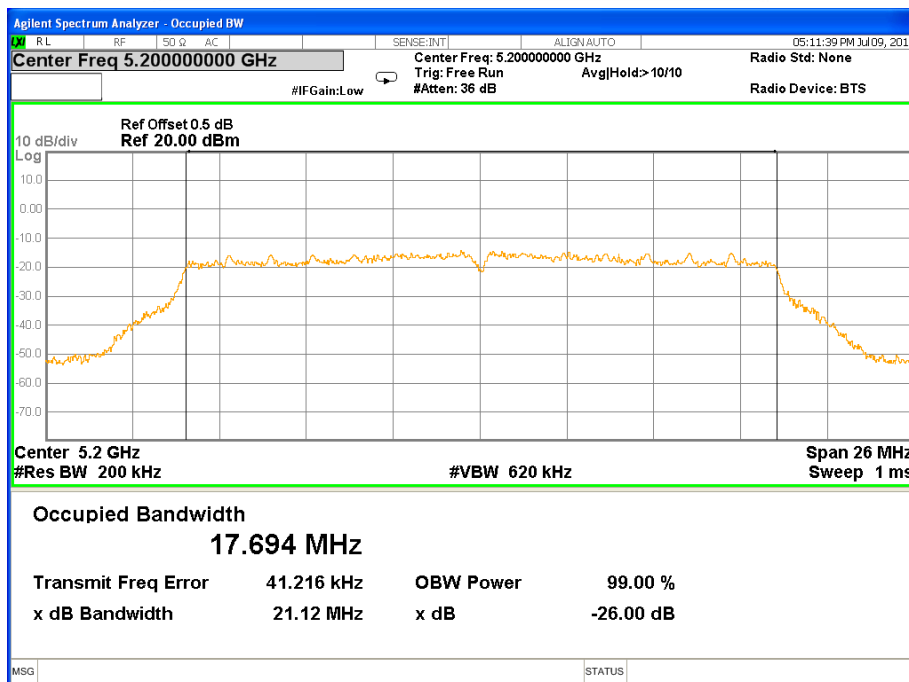

26 dB &99% Bandwidth 802.11a Channel 40