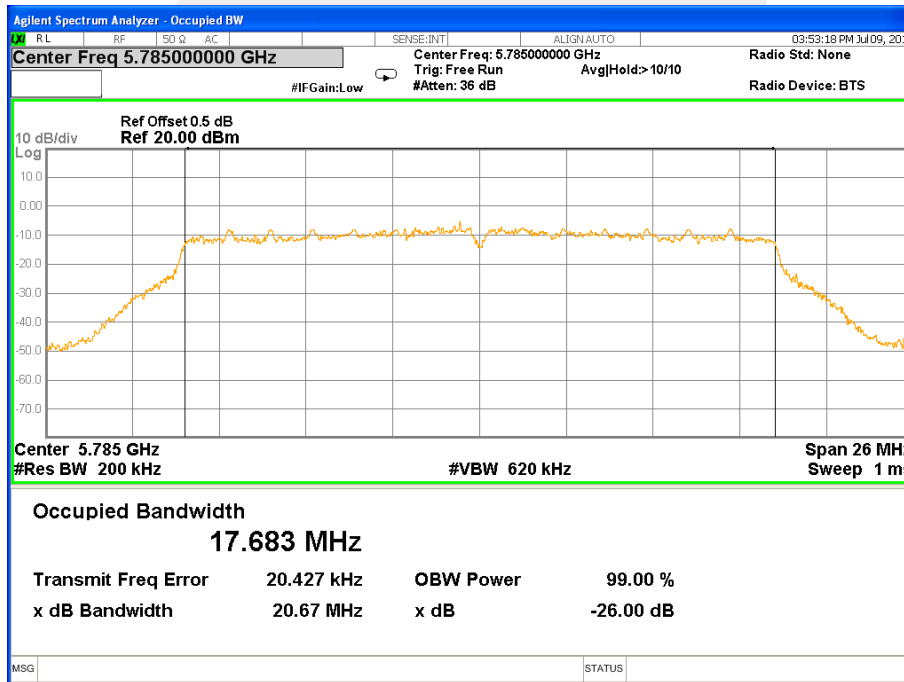

26 dB &99% Bandwidth 802.11ac(HT20) Channel 157