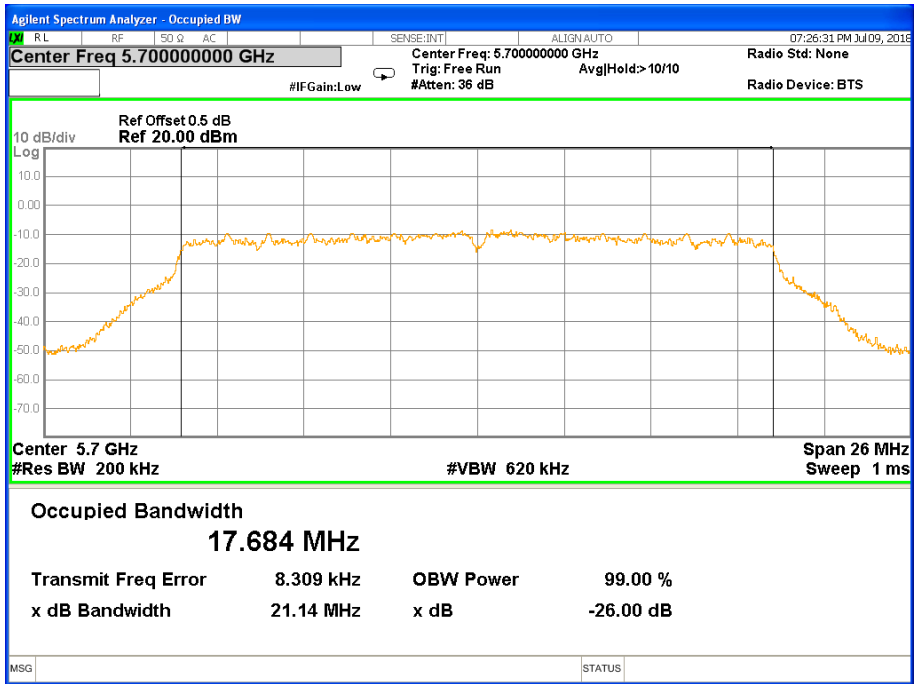

26 dB & 99% Bandwidth 802.11ac(HT20) Channel 140