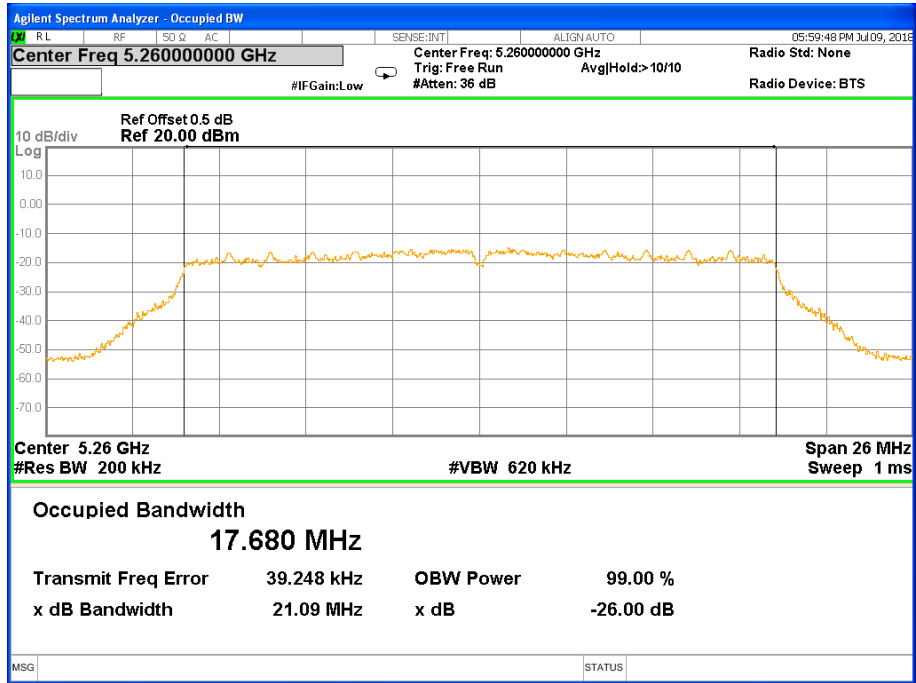

Band II (5.250-5.350GHz) 802.11n(HT20) 26 dB &99% Bandwidth 26 dB &99% Bandwidth 802.11n(HT20) Channel 52