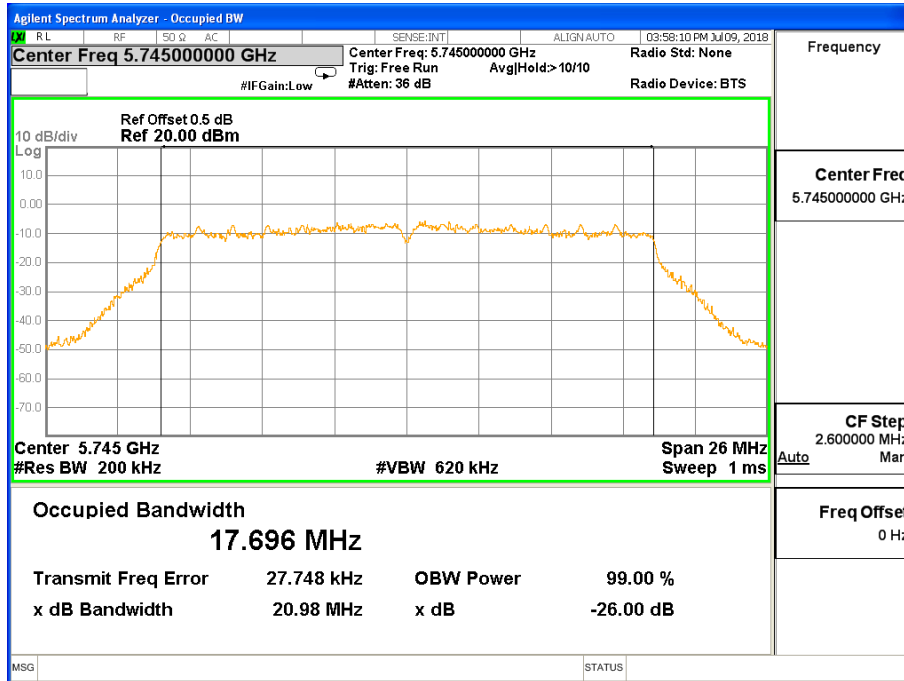

Band IV (5.725-5.850GHz) 802.11n(HT20) 26 dB &99% Bandwidth
26 dB &99% Bandwidth 802.11n(HT20) Channel 149