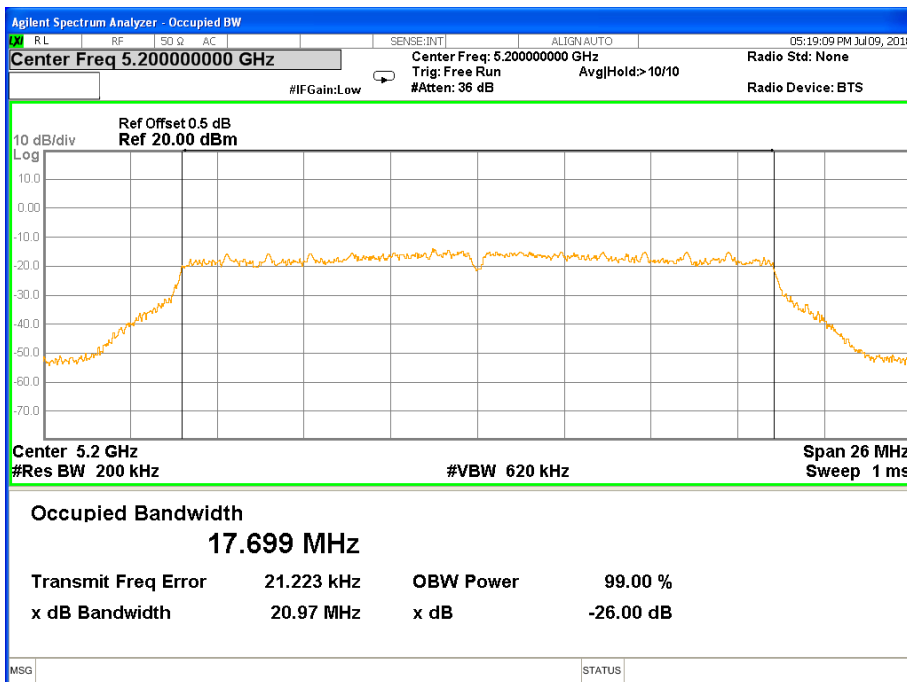

26 dB &99% Bandwidth 802.11n(HT20) Channel 40