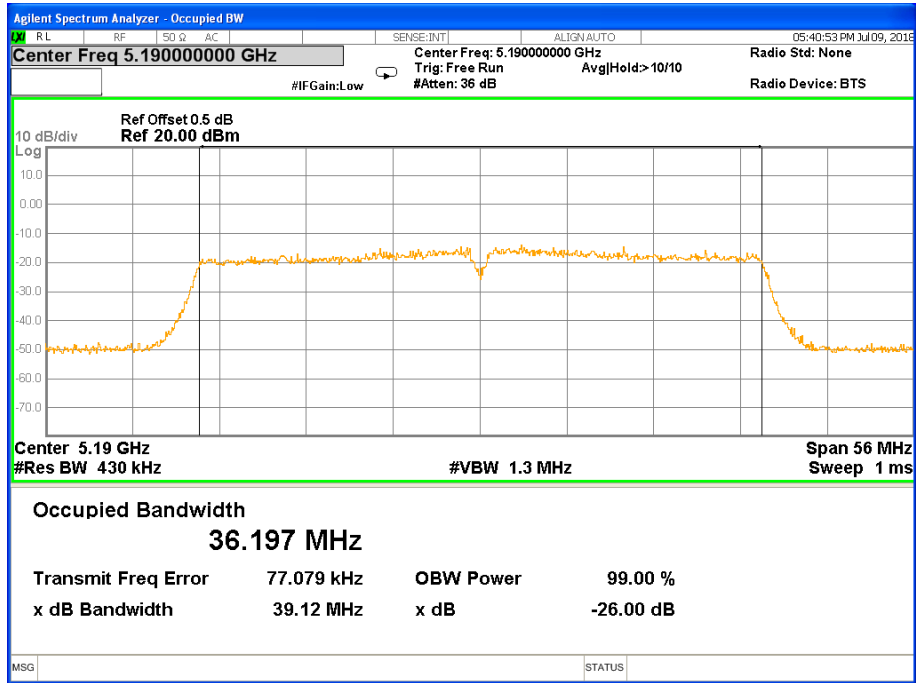

Band I (5.150-5.250GHz) 802.11n(HT40) 26 dB &99% Bandwidth
26 dB &99% Bandwidth 802.11ac(HT40) Channel 38