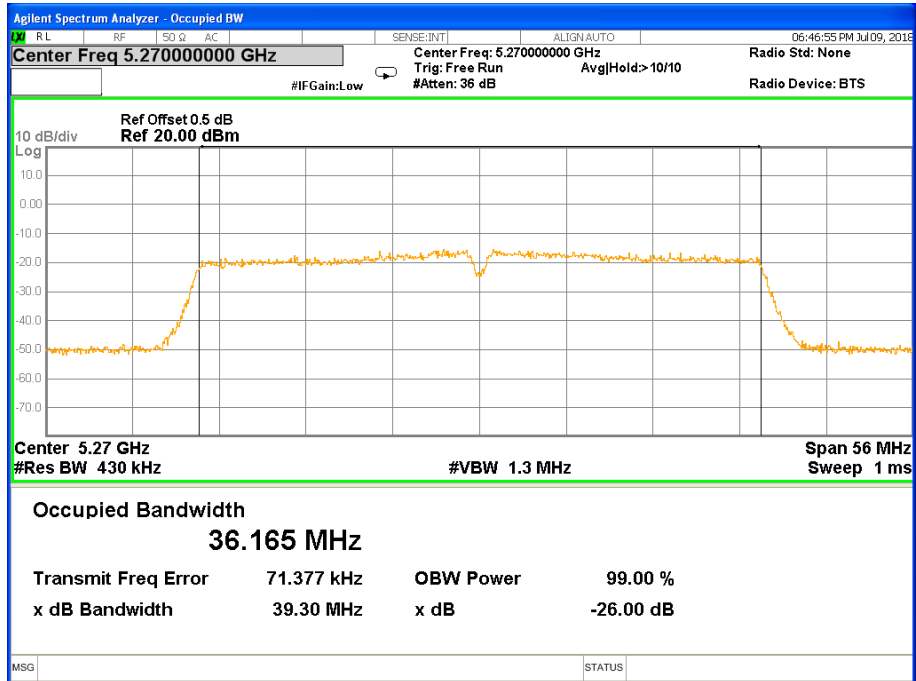

Band II (5.250-5.350GHz) 802.11n(HT40) 26 dB &99% Bandwidth 26 dB &99% Bandwidth 802.11n(HT40) Channel 54