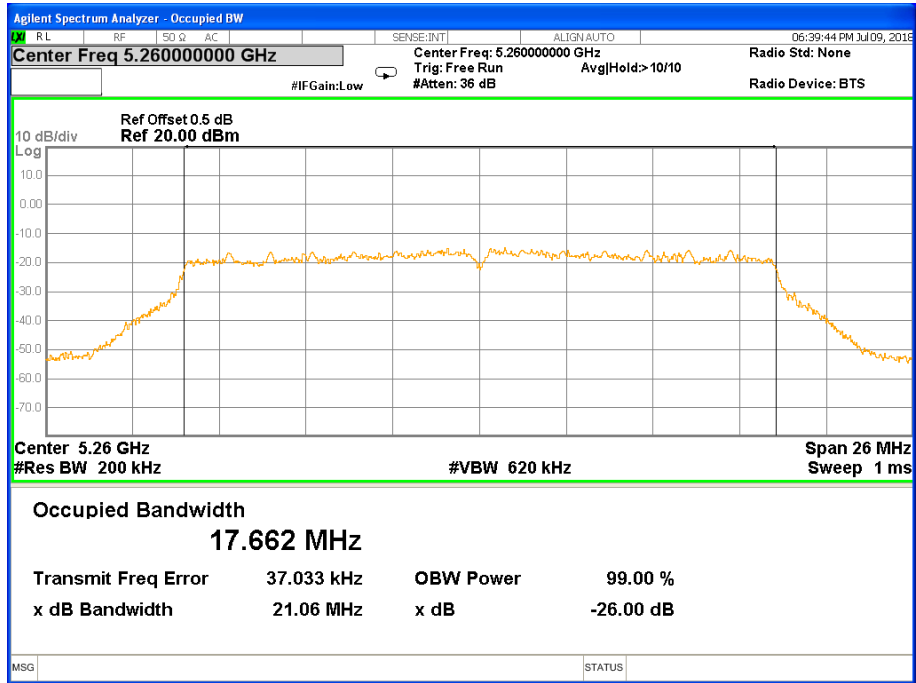

Band II (5.250-5.350GHz) 802.11ac(HT20) 26 dB &99% Bandwidth 26 dB &99% Bandwidth 802.11ac(HT20) Channel 52