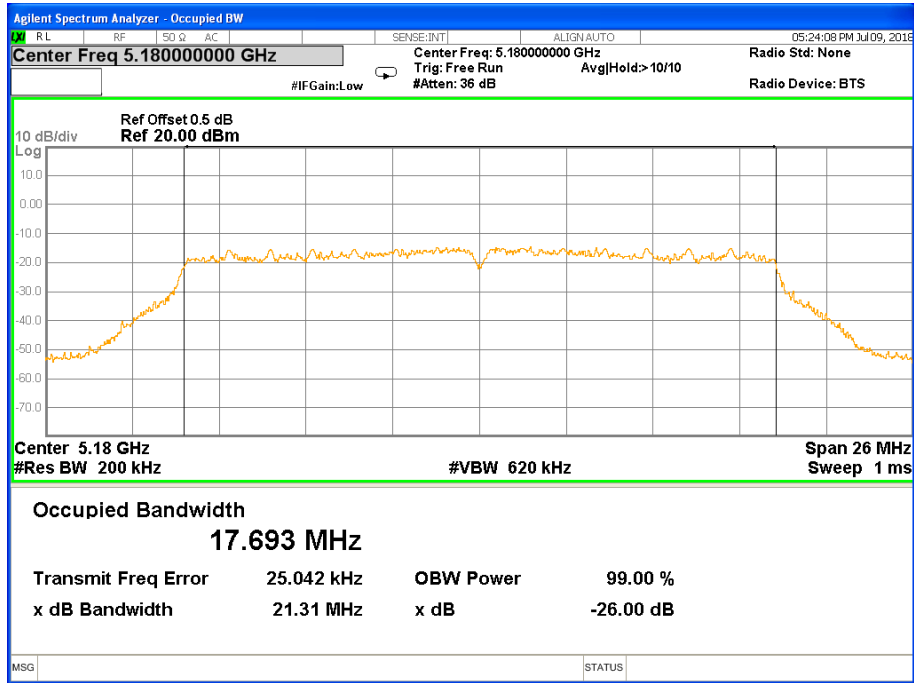

Band I (5.150-5.250GHz) 802.11ac(HT20) 26 dB &99% Bandwidth 26 dB &99% Bandwidth 802.11ac(HT20) Channel 36