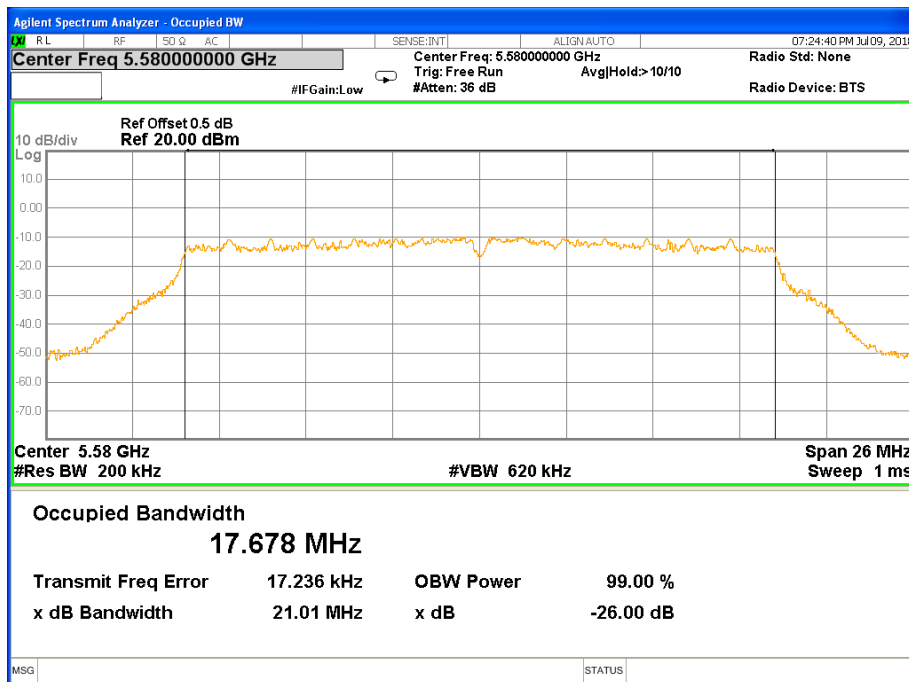

26 dB &99% Bandwidth 802.11ac(HT20) Channel 116