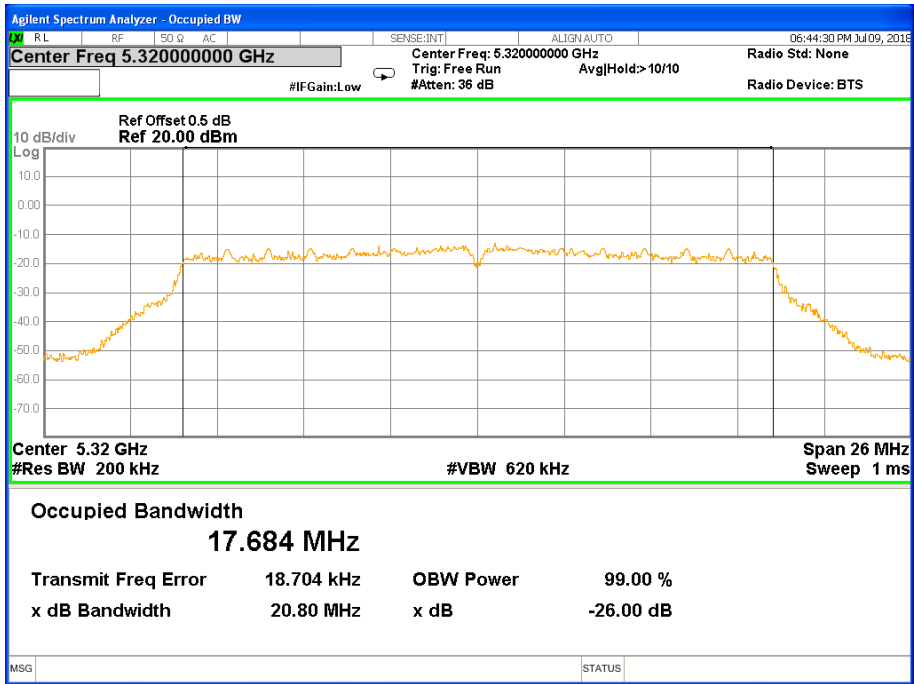

26 dB &99% Bandwidth 802.11ac(HT20) Channel 64