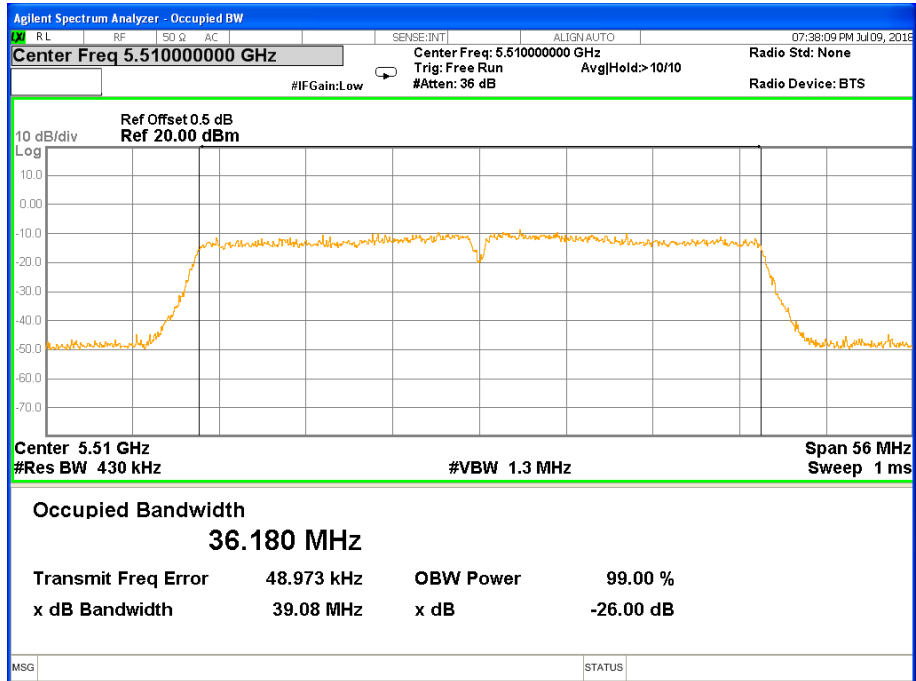

Band III (5.470-5.725GHz) 802.11ac(HT40) 26 dB &99% Bandwidth 26 dB &99% Bandwidth 802.11ac(HT40) Channel 102