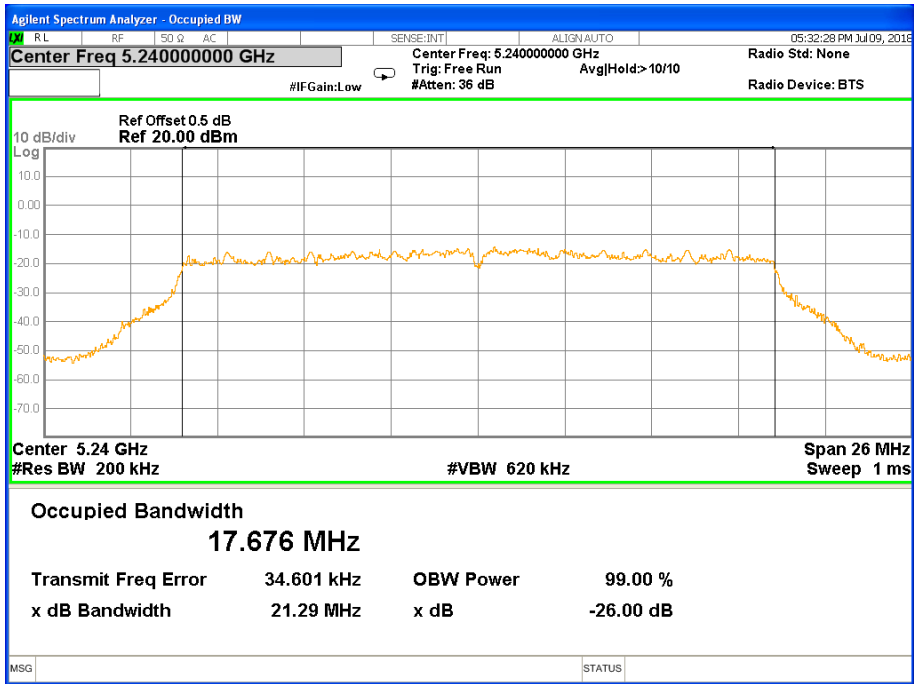

26 dB & 99% Bandwidth 802.11ac(HT20) Channel 48