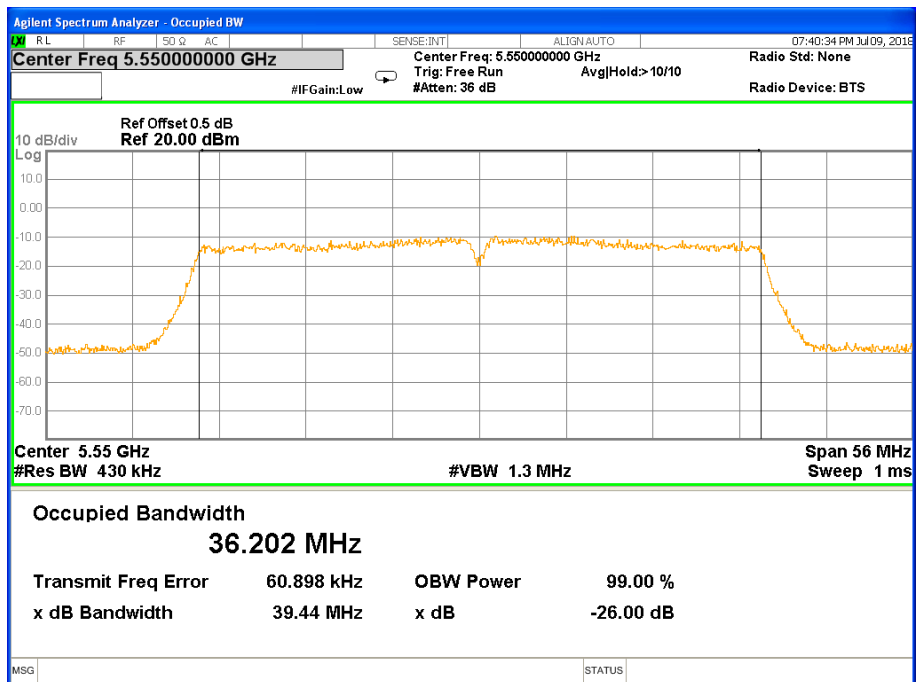

26 dB &99% Bandwidth 802.11ac(HT40) Channel 110