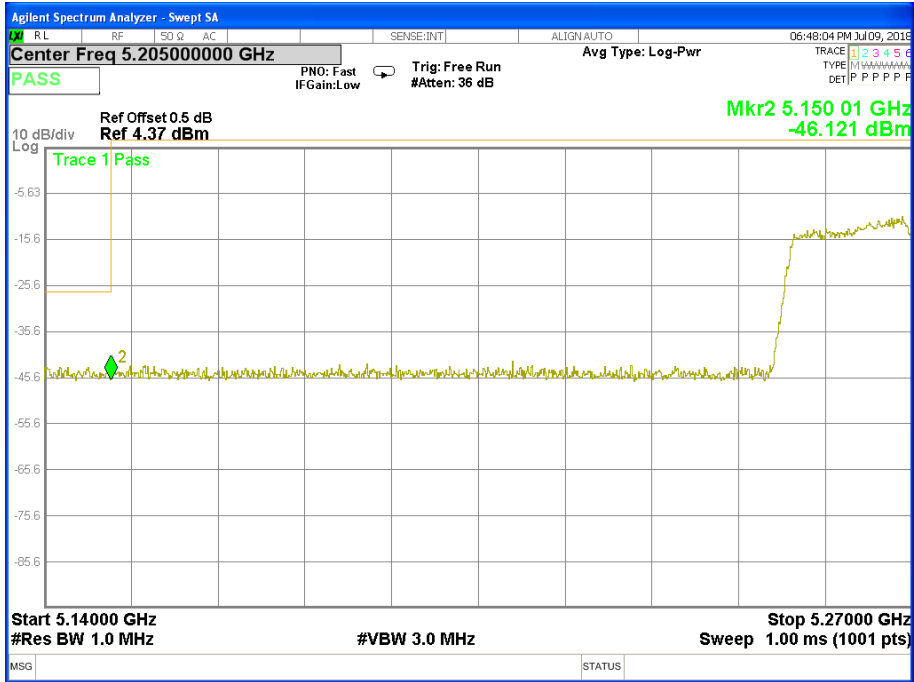

Band edge

TX Band edge 802.11n(HT40) Mode CH 54