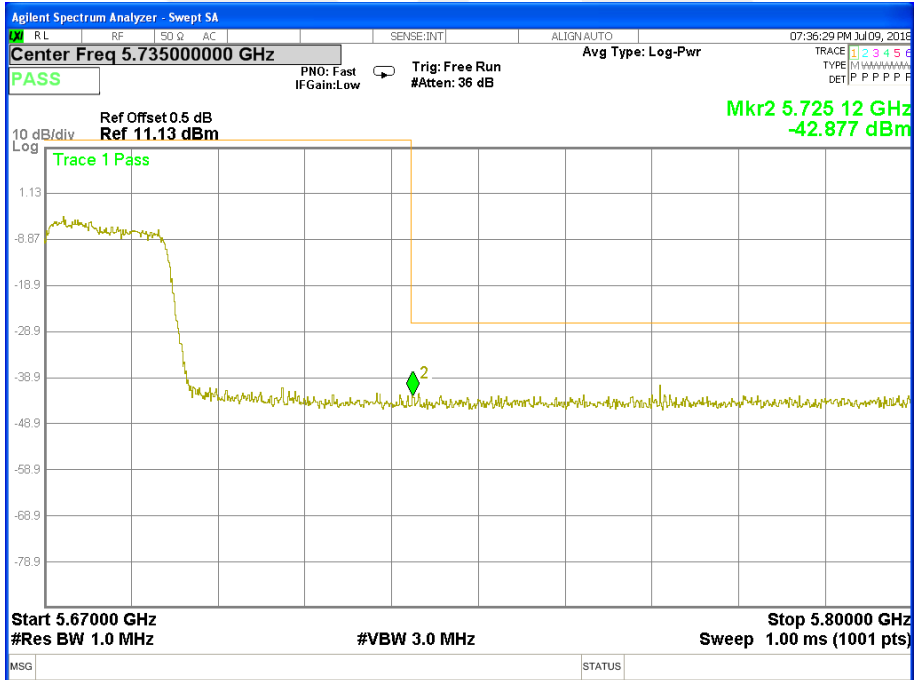

TX Band edge 802.11n(HT40) Mode CH 134