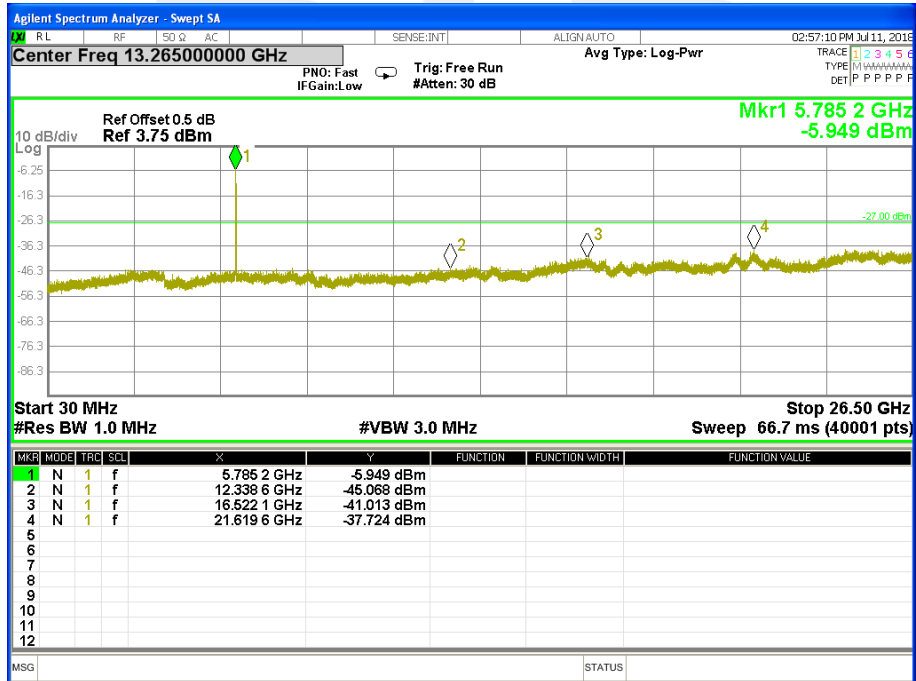

TX Spurious Emissions 802.11ac(HT20) Mode CH 157