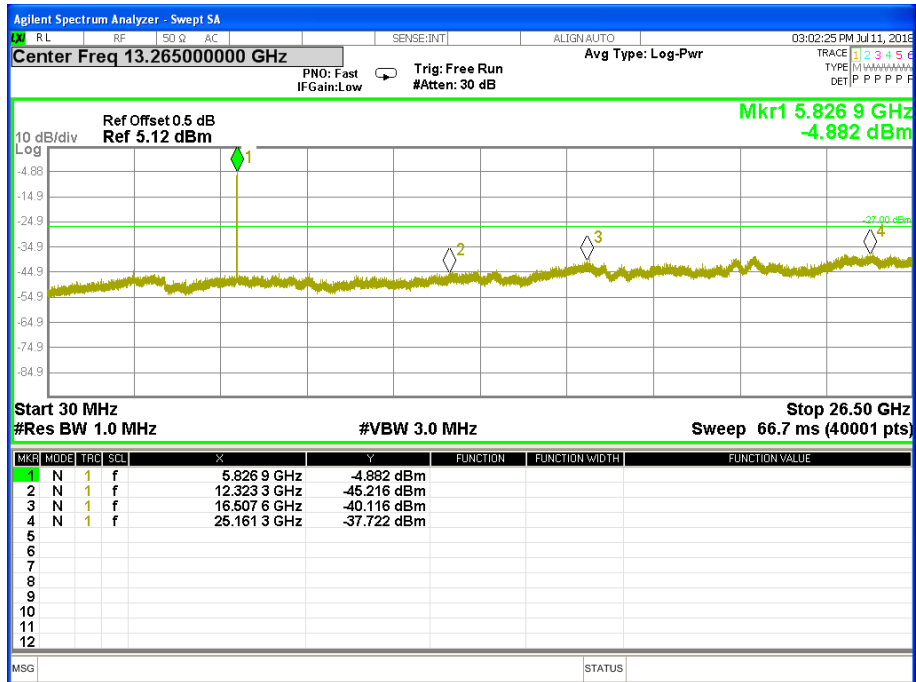

TX Spurious Emissions 802.11ac(HT20) Mode CH 165