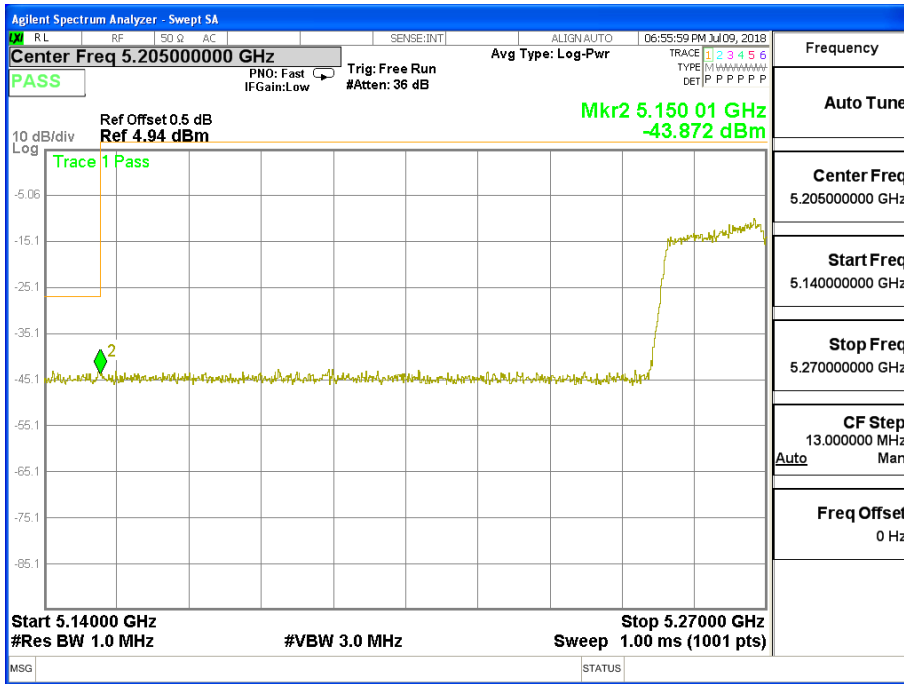

Band edge

TX Band edge 802.11ac(HT40) Mode CH 54