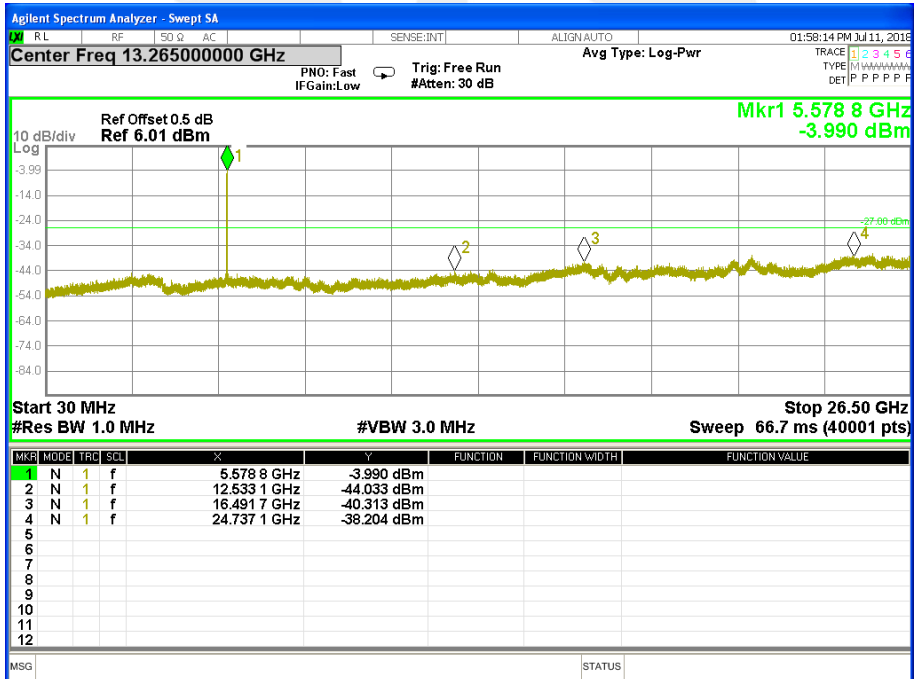

TX Spurious Emissions 802.11a Mode CH 116