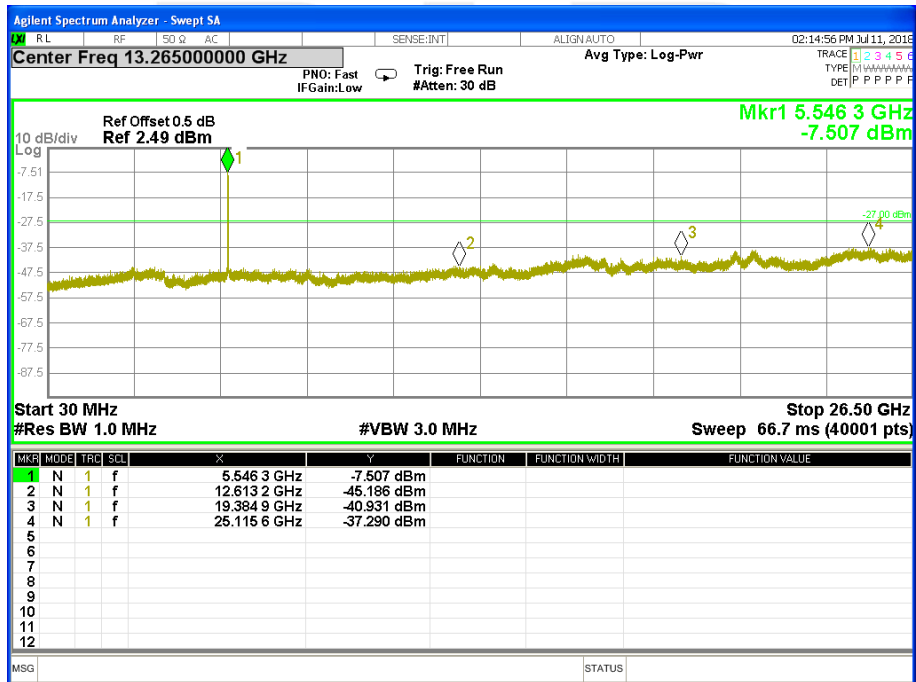

TX Spurious Emissions 802.11n(HT40) Mode CH 110