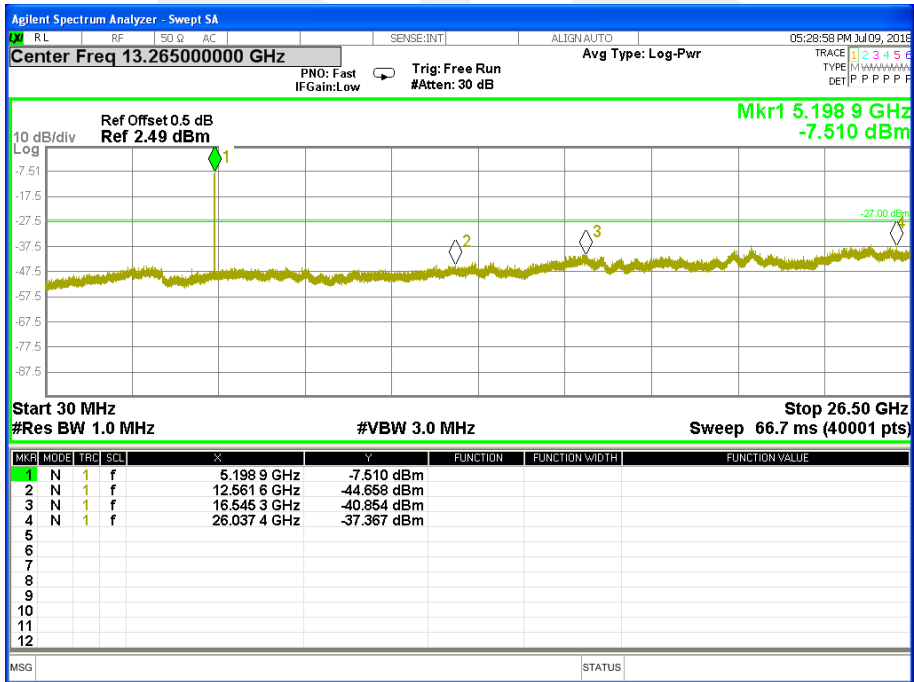

TX Spurious Emissions 802.11ac(HT20) Mode CH 40