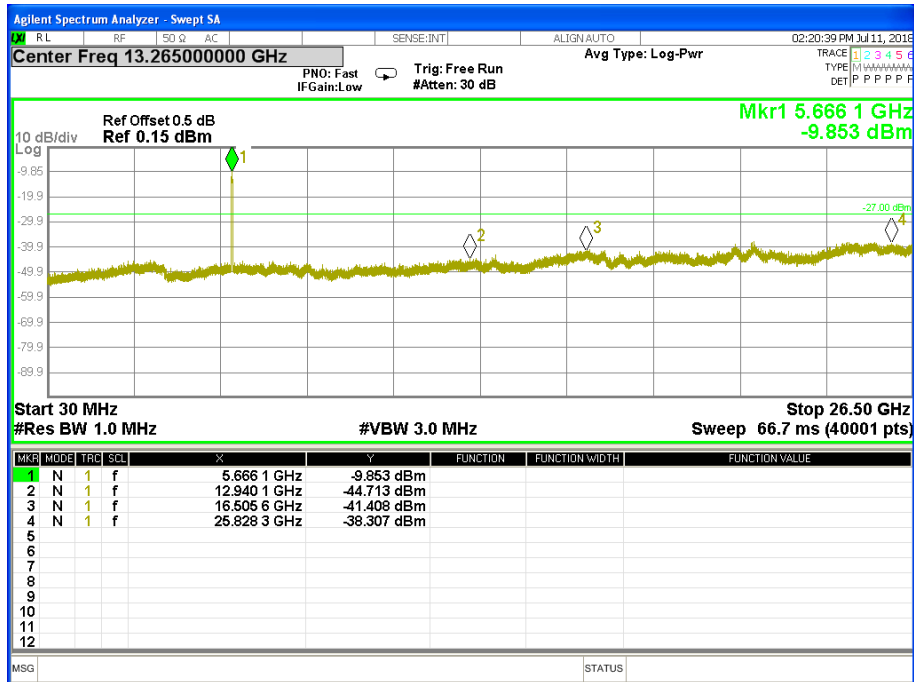

TX Spurious Emissions 802.11ac(HT40) Mode CH 134