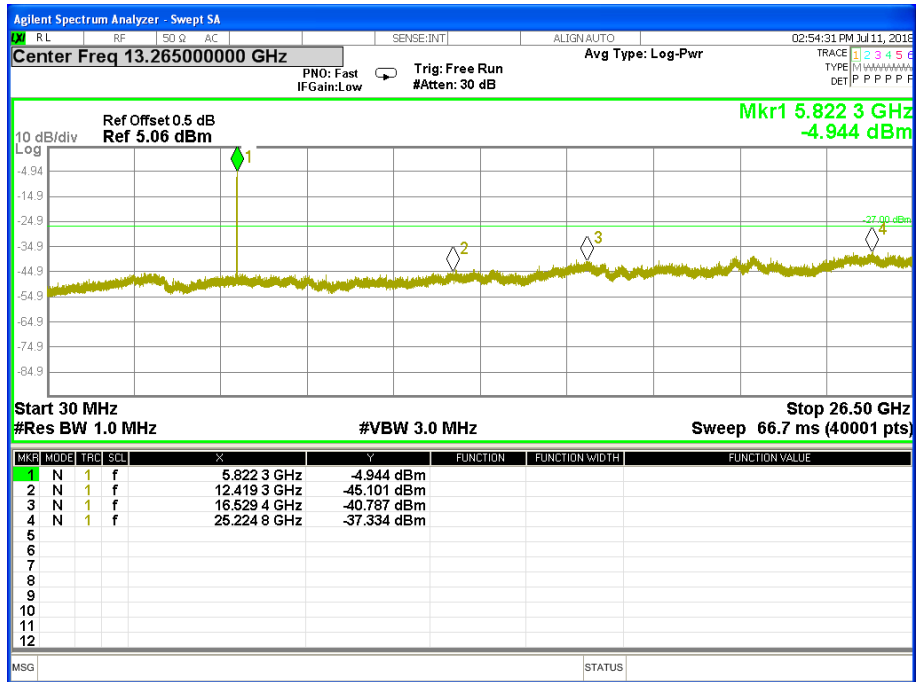

TX Spurious Emissions 802.11n(HT20) Mode CH 165