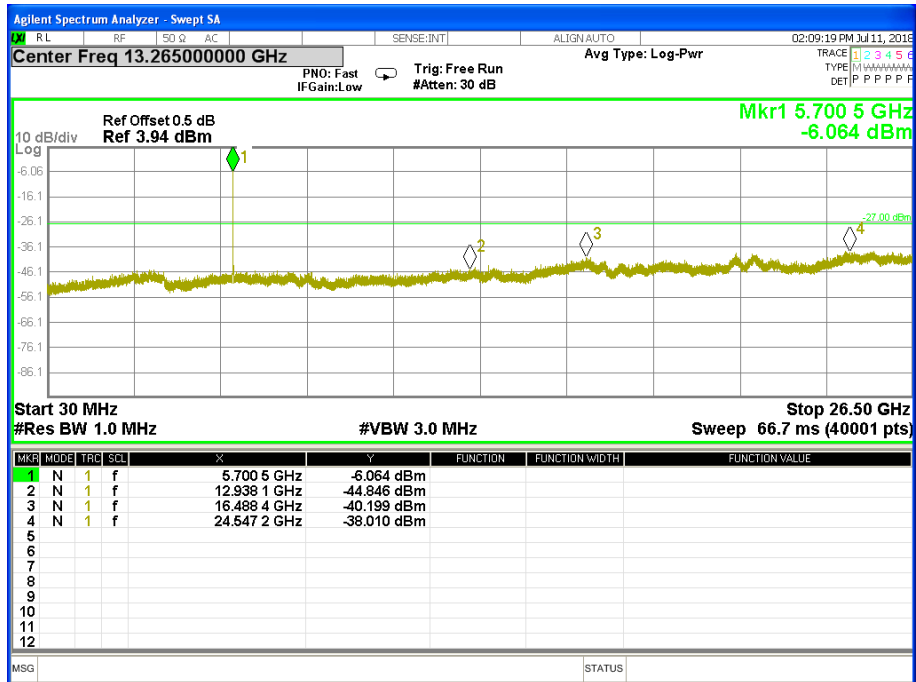

TX Spurious Emissions 802.11ac(HT20) Mode CH 140