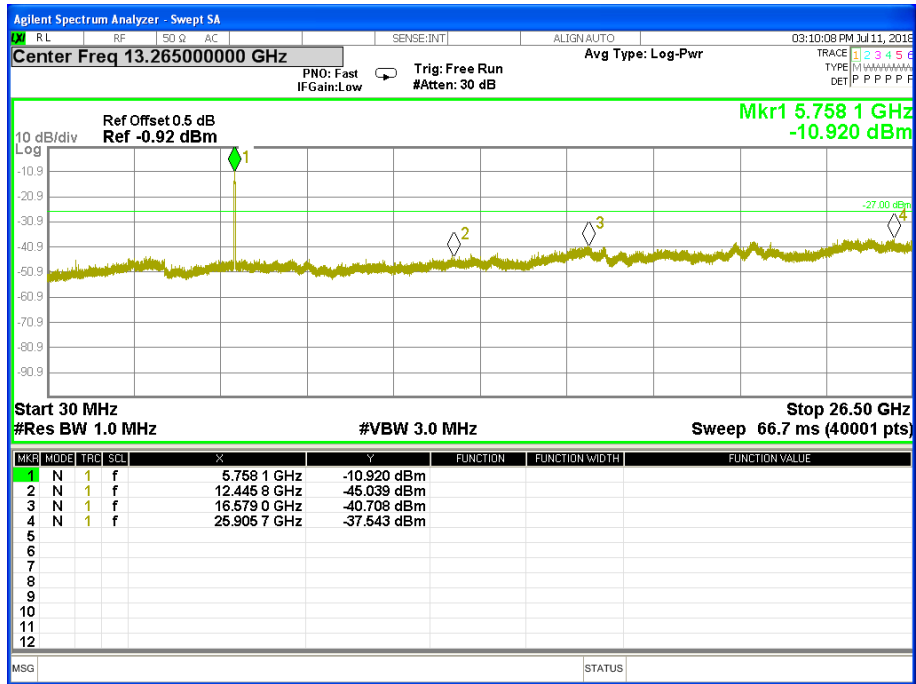

Band IV (5.725-5.85GHz) 802.11ac(HT40)

TX Spurious Emissions 802.11ac(HT40) Mode CH 151