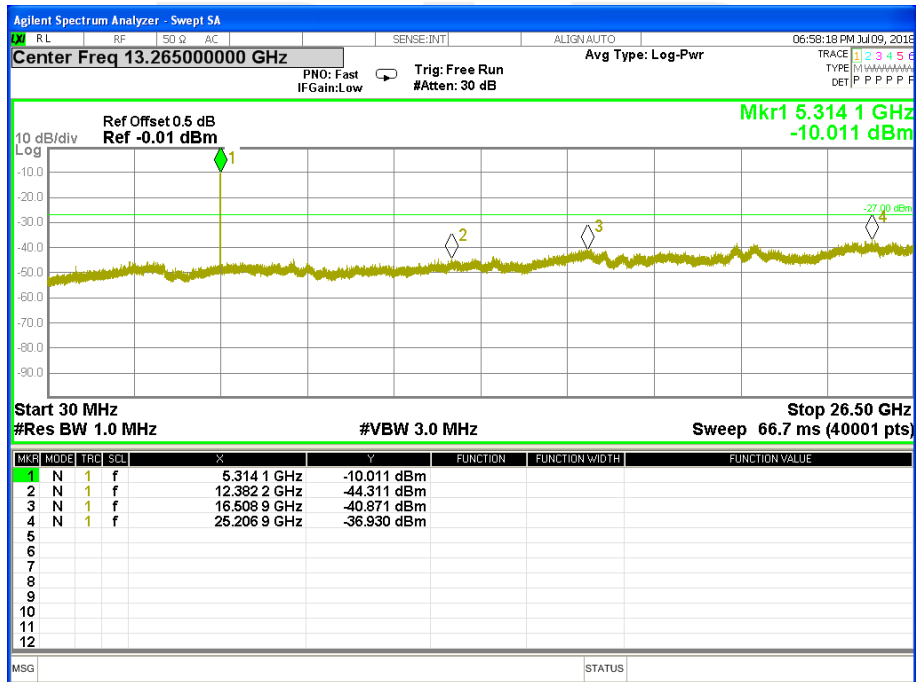

TX Spurious Emissions 802.11ac(HT40) Mode CH 62