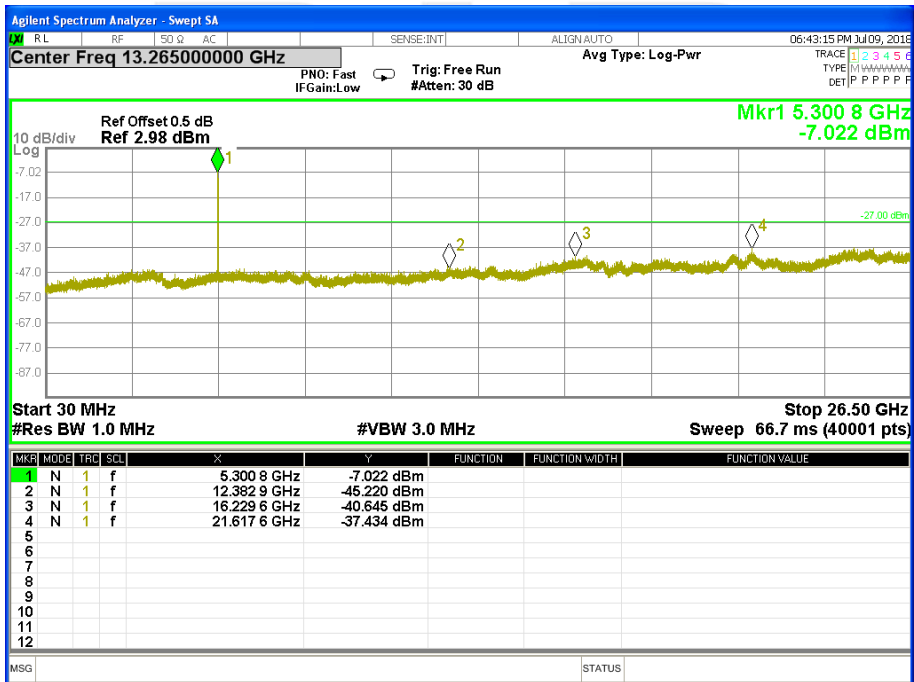

TX Spurious Emissions 802.11ac(HT20) Mode CH 60