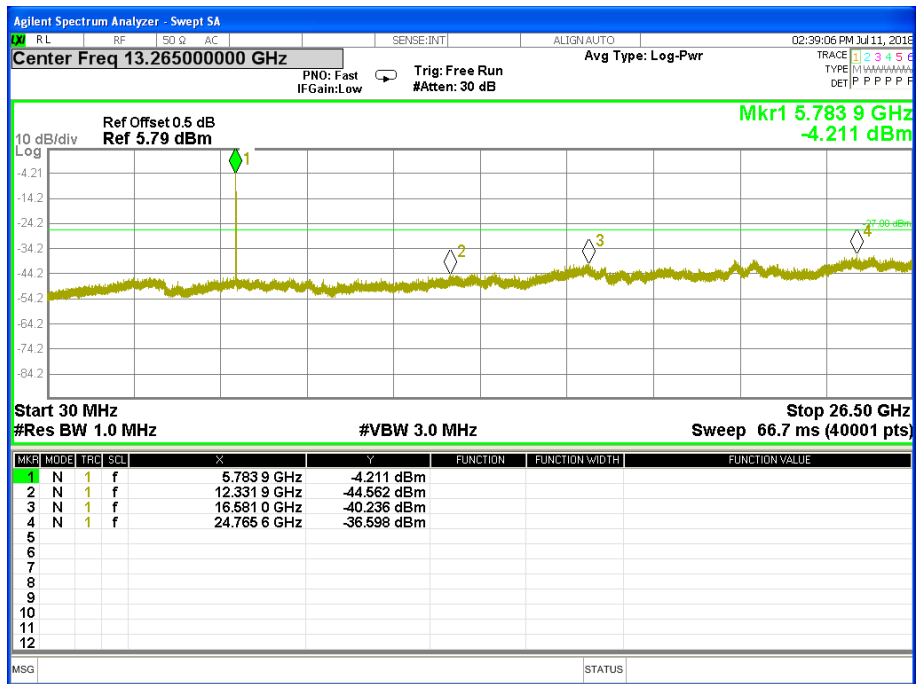

TX Spurious Emissions 802.11a Mode CH 157