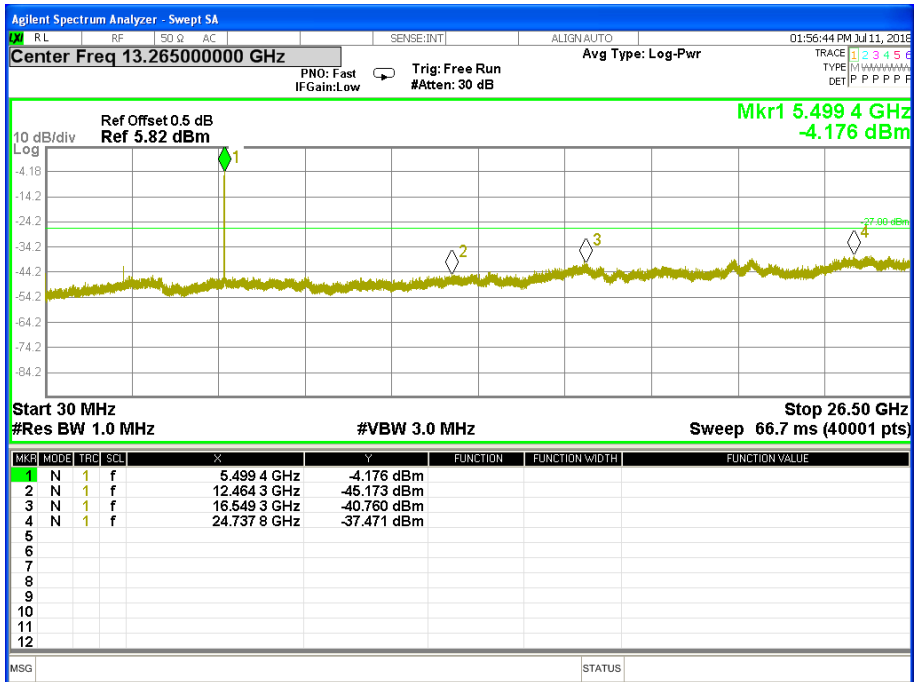

Band III (5.470-5.725GHz) 802.11a

TX Spurious Emissions 802.11a Mode CH 100