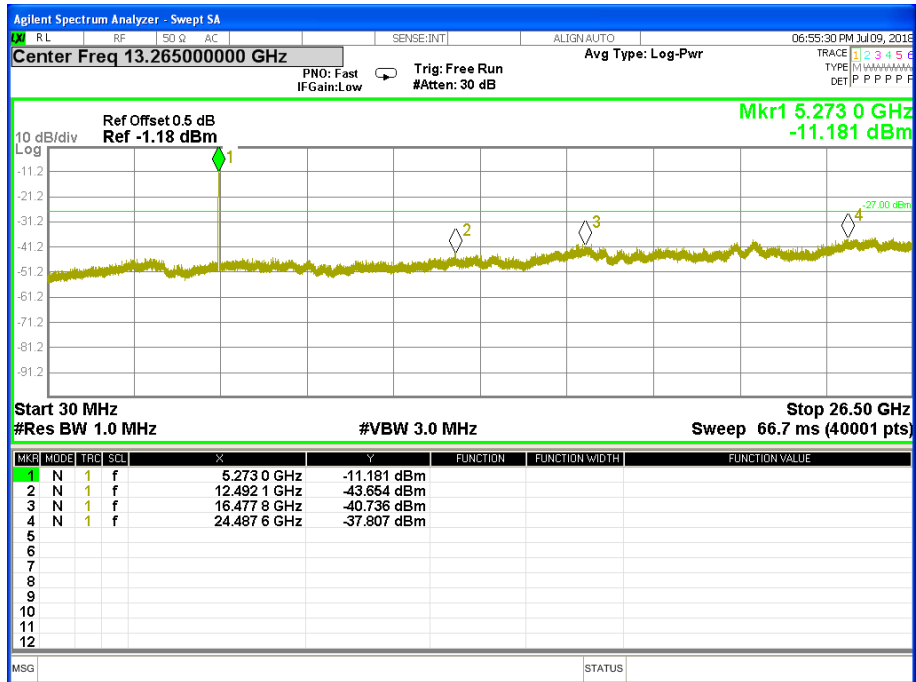

Band II (5.25-5.35GHz) 802.11ac(HT40)

TX Spurious Emissions 802.11ac(HT40) Mode CH 54