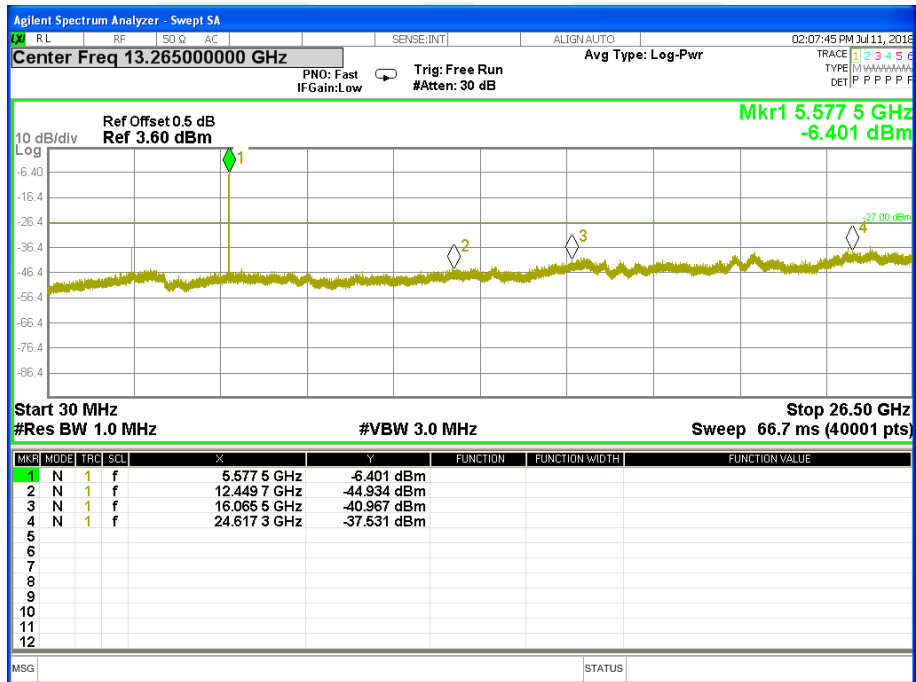

TX Spurious Emissions 802.11ac(HT20) Mode CH 116