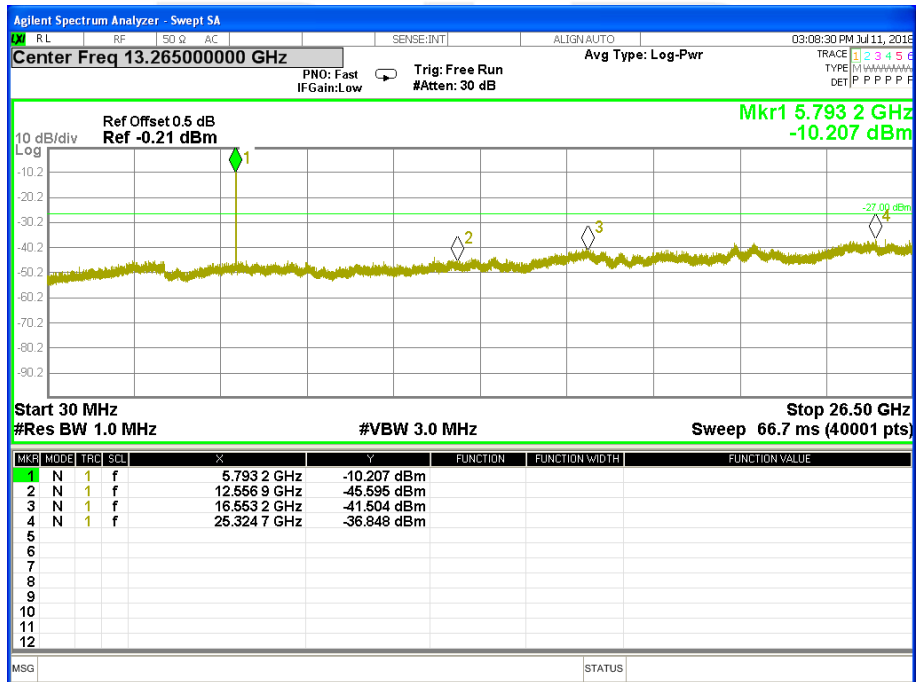

TX Spurious Emissions 802.11n(HT40) Mode CH 159