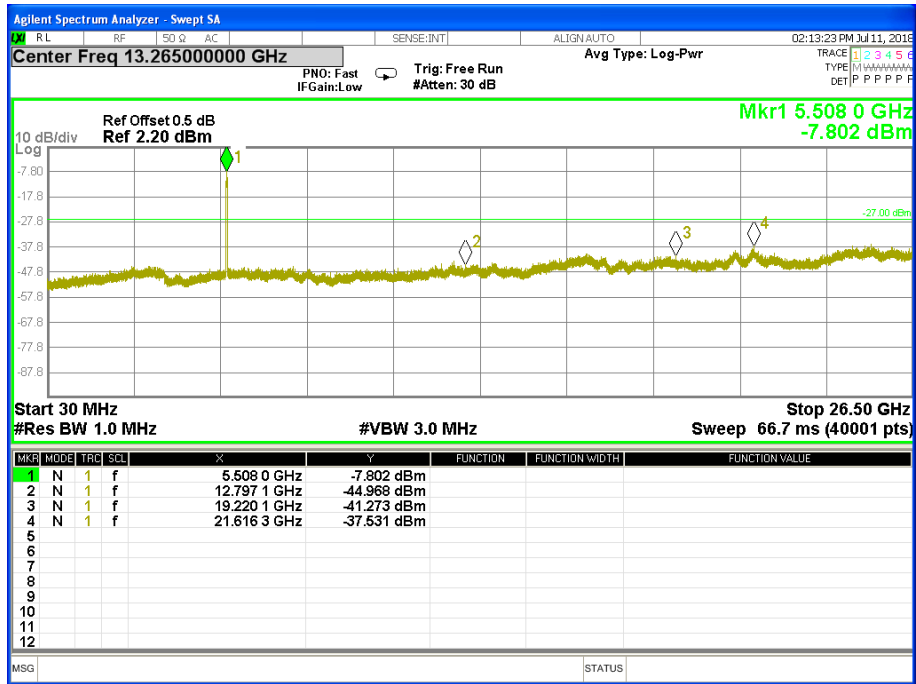

Band III (5.470-5.725GHz) 802.11n(HT40)

TX Spurious Emissions 802.11n(HT40) Mode CH 102