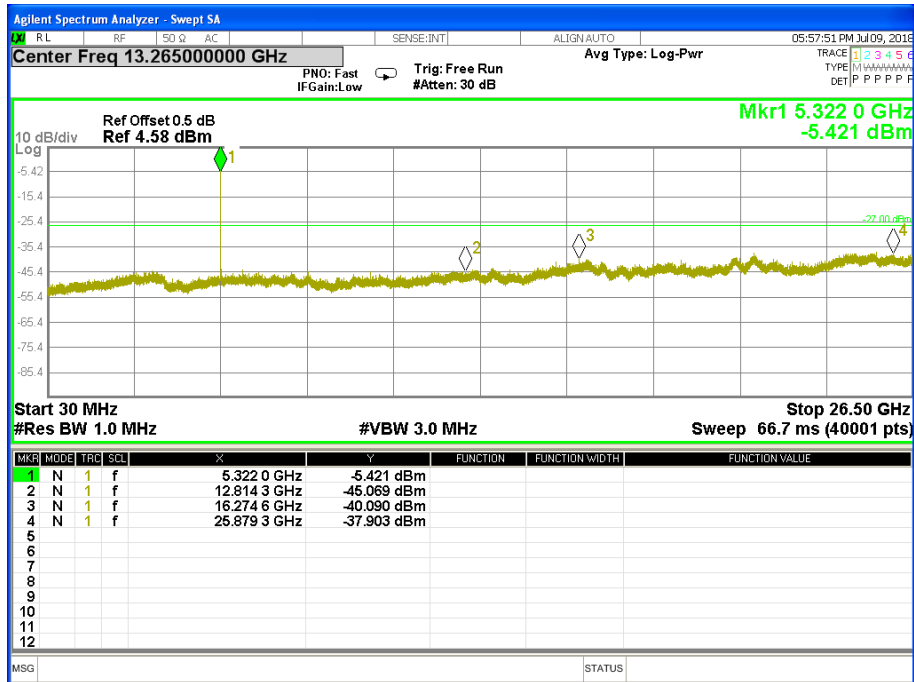

TX Spurious Emissions 802.11a Mode CH 64