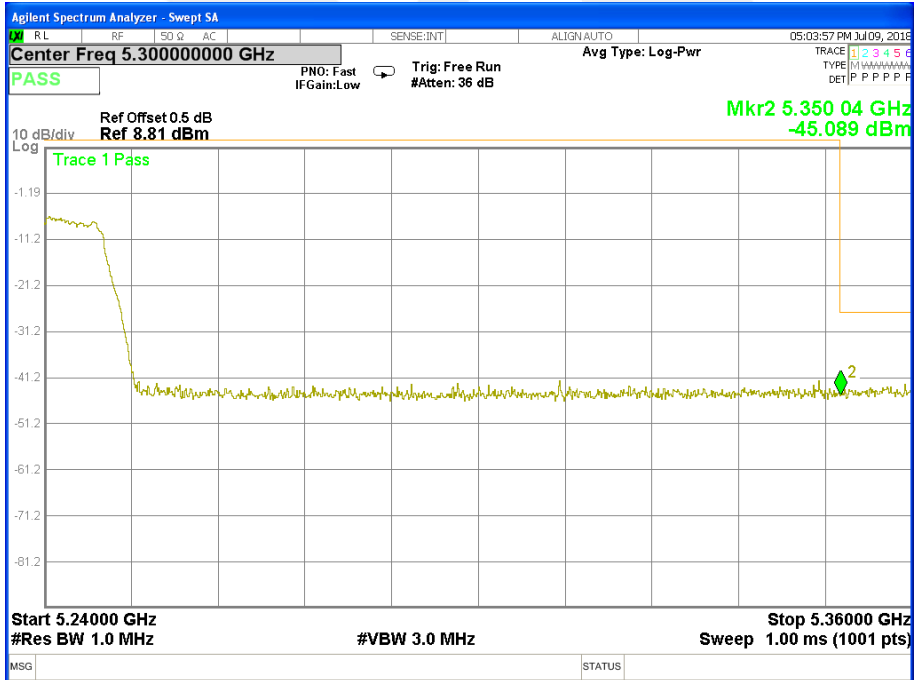

TX Band edge 802.11a Mode CH 48