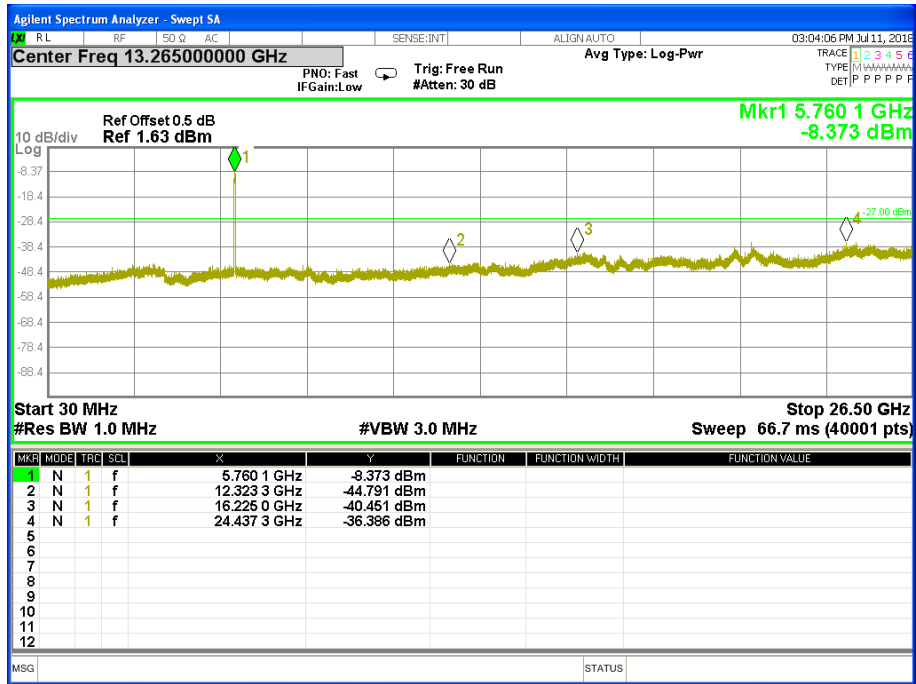

Band IV (5.725-5.85GHz) 802.11n(HT40)

TX Spurious Emissions 802.11n(HT40) Mode CH 151