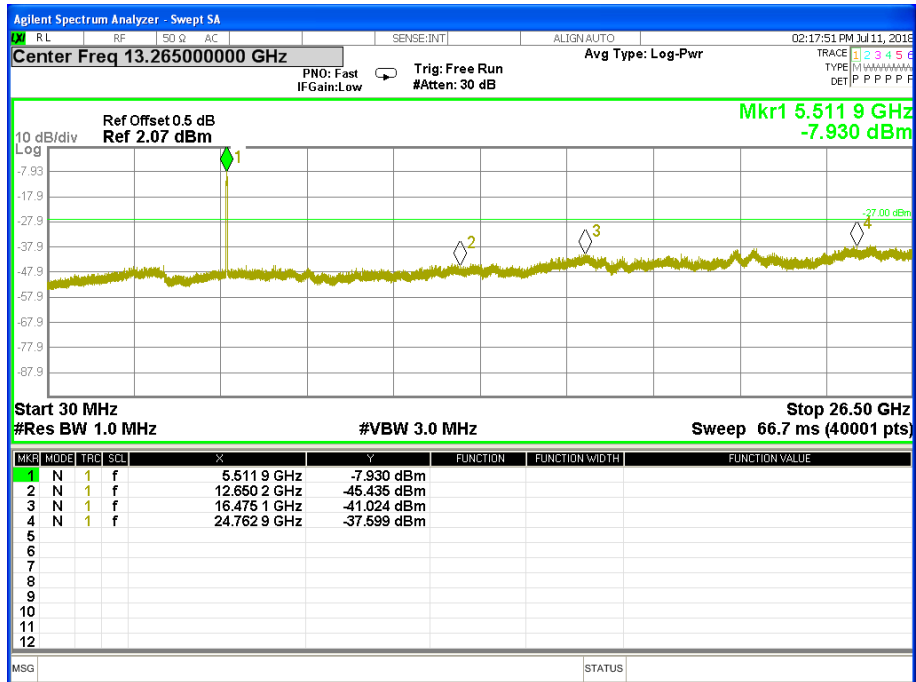

Band III (5.470-5.725GHz) 802.11ac(HT40)

TX Spurious Emissions 802.11ac(HT40) Mode CH 102