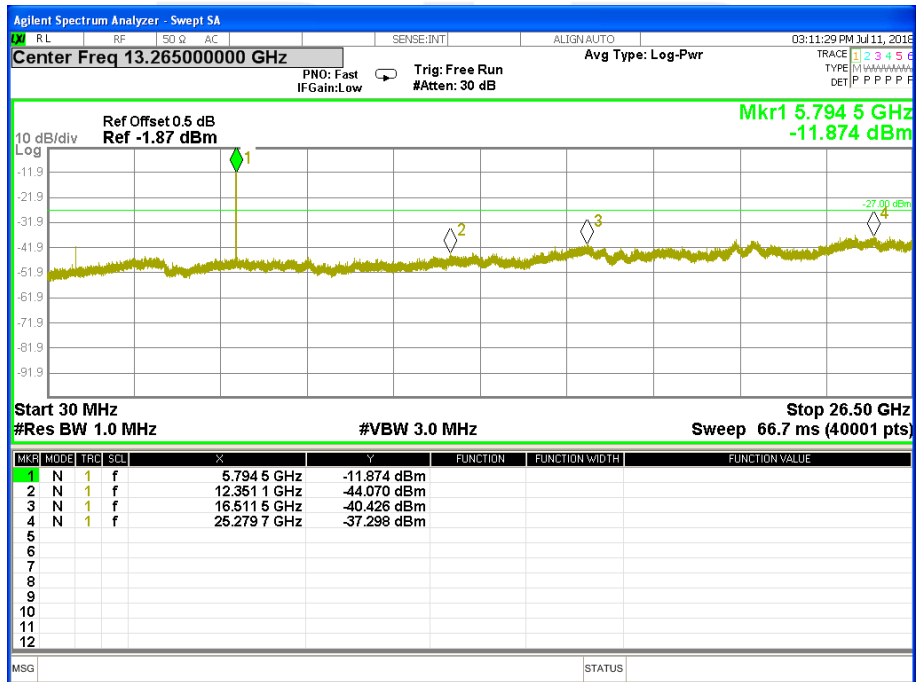

TX Spurious Emissions 802.11ac(HT40) Mode CH 159