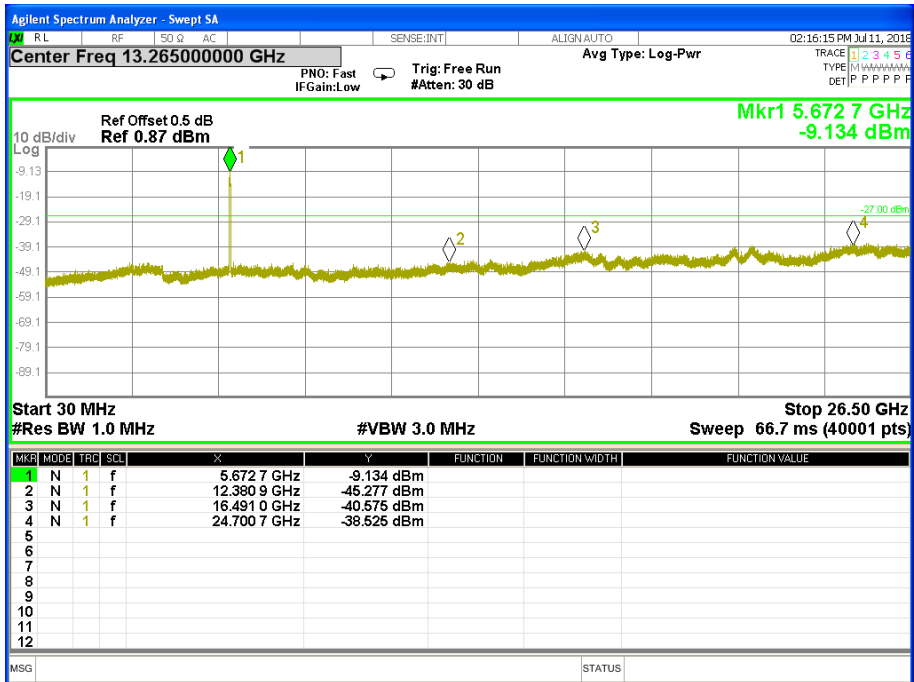

Band III (5.470-5.725GHz) 802.11n(HT40)

TX Spurious Emissions 802.11n(HT40) Mode CH 102

TX Spurious Emissions 802.11n(HT40) Mode CH 110

TX Spurious Emissions 802.11n(HT40) Mode CH 134

Band edge

TX Band edge 802.11n(HT40) Mode CH 102