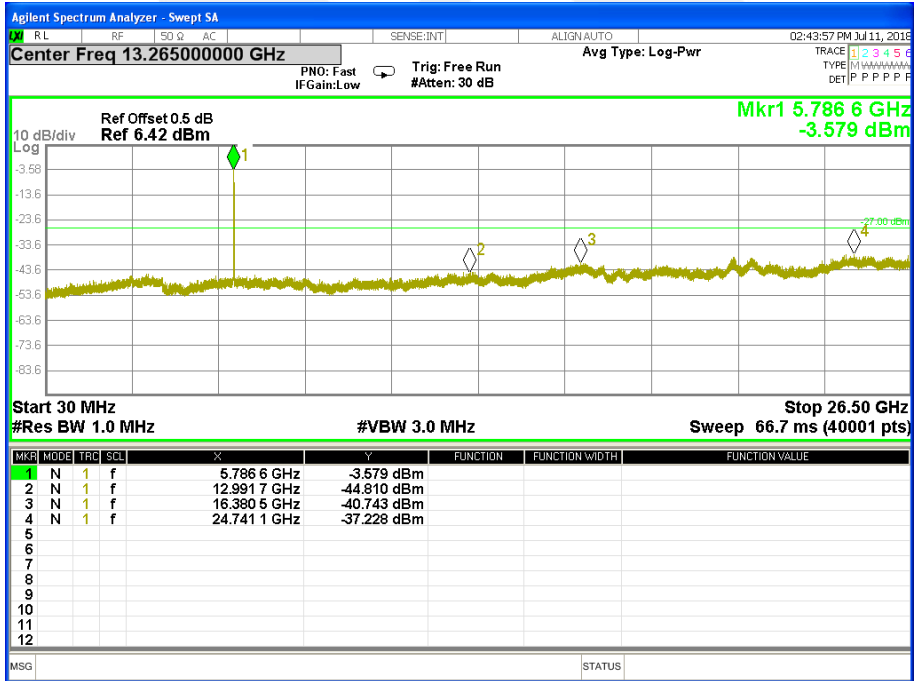

TX Spurious Emissions 802.11n(HT20) Mode CH 157