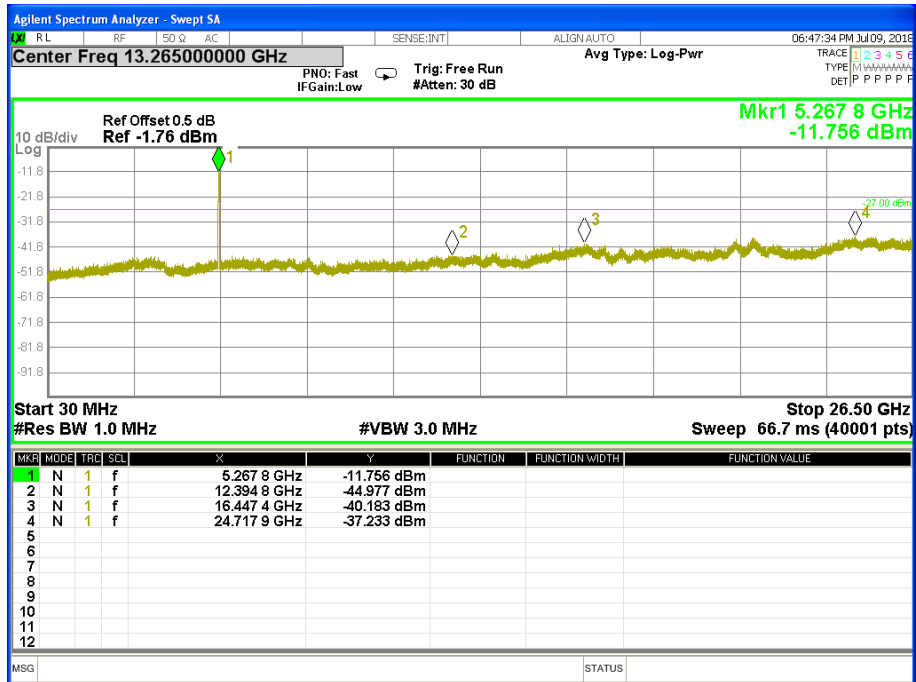

Band II (5.25-5.35GHz) 802.11n(HT40)

TX Spurious Emissions 802.11n(HT40) Mode CH 54