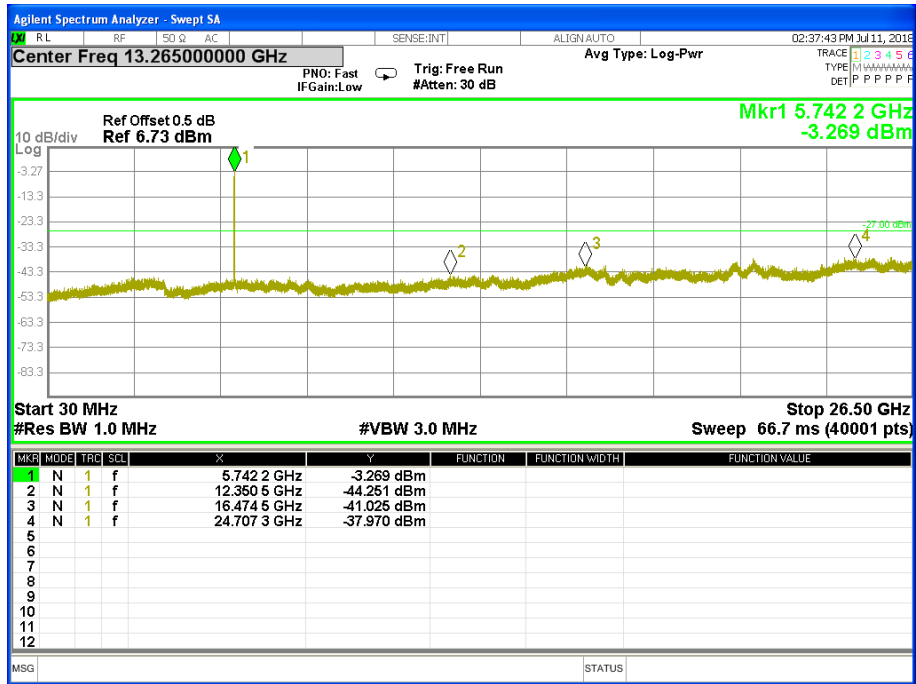

Band IV (5.725-5.85GHz) 802.11a

TX Spurious Emissions 802.11a Mode CH 149