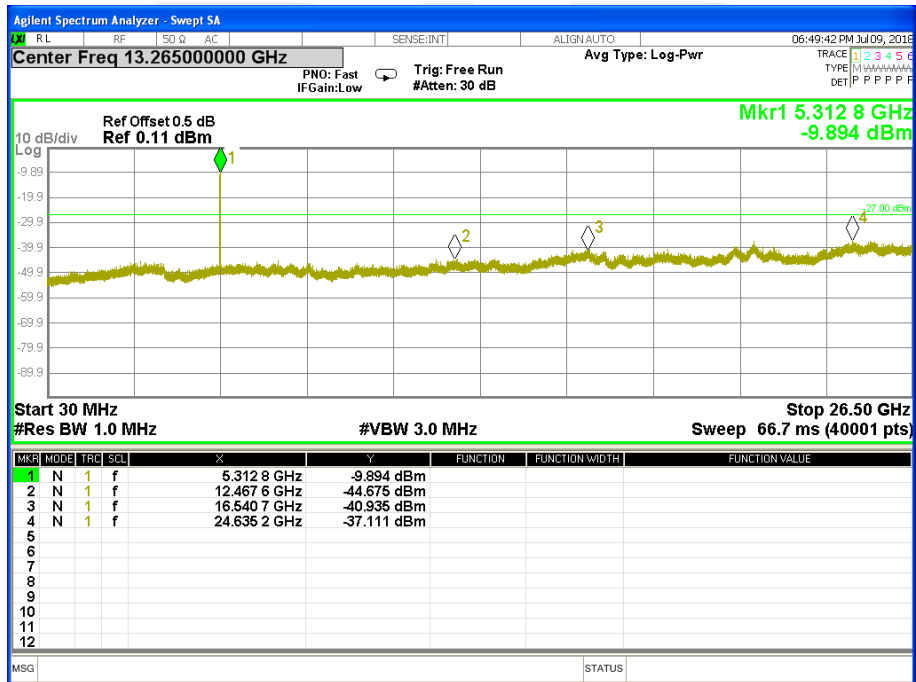

TX Spurious Emissions 802.11n(HT40) Mode CH 62