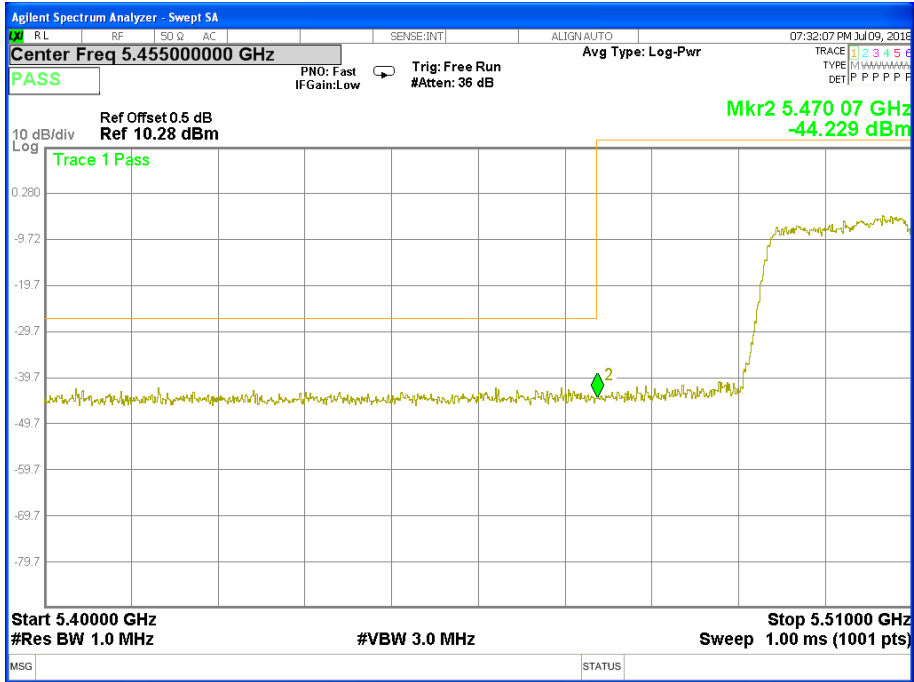

Band III (5.470-5.725GHz) 802.11n(HT40)

TX Spurious Emissions 802.11n(HT40) Mode CH 102

TX Spurious Emissions 802.11n(HT40) Mode CH 110

TX Spurious Emissions 802.11n(HT40) Mode CH 134

Band edge

TX Band edge 802.11n(HT40) Mode CH 102