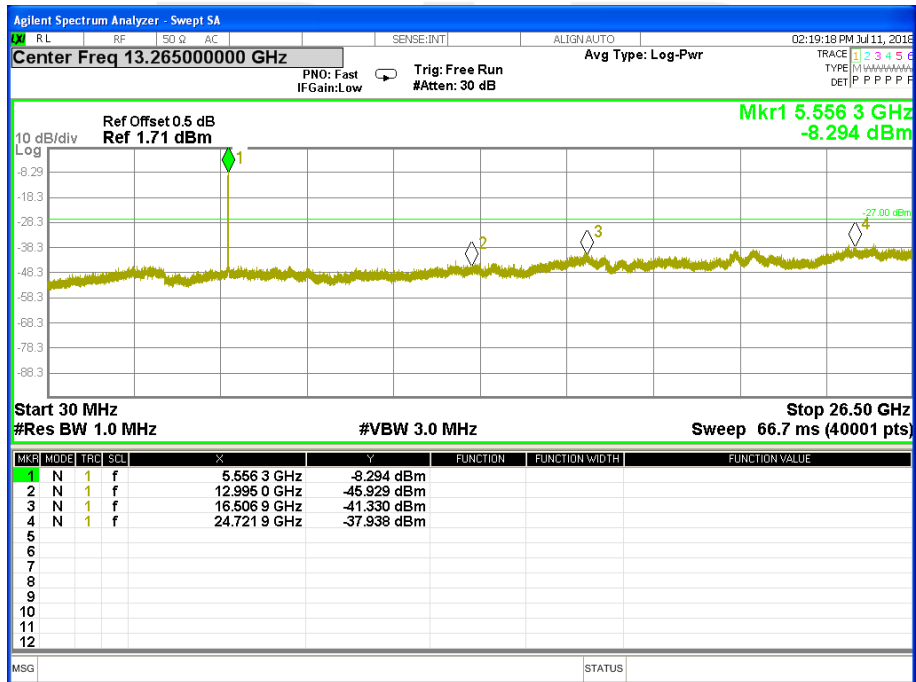

TX Spurious Emissions 802.11ac(HT40) Mode CH 110