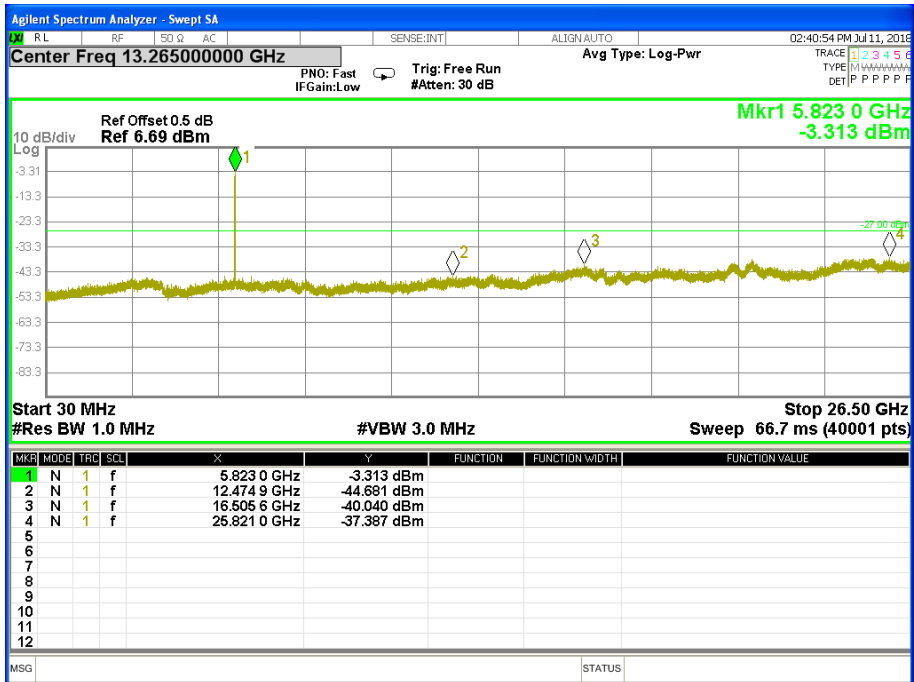

TX Spurious Emissions 802.11a Mode CH 165