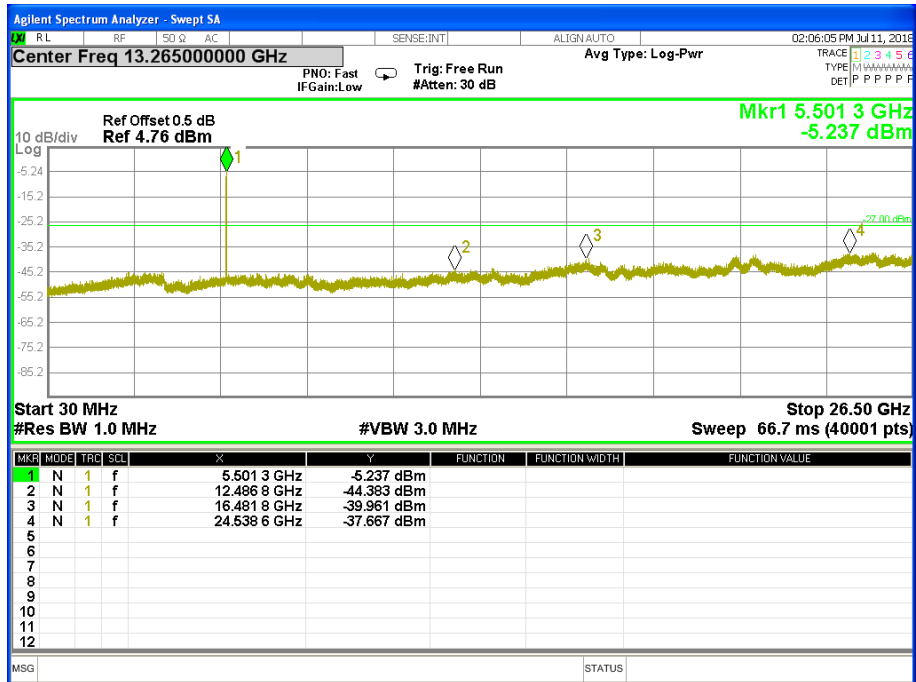

Band III (5.470-5.725GHz) 802.11ac(HT20)

TX Spurious Emissions 802.11ac(HT20) Mode CH 100