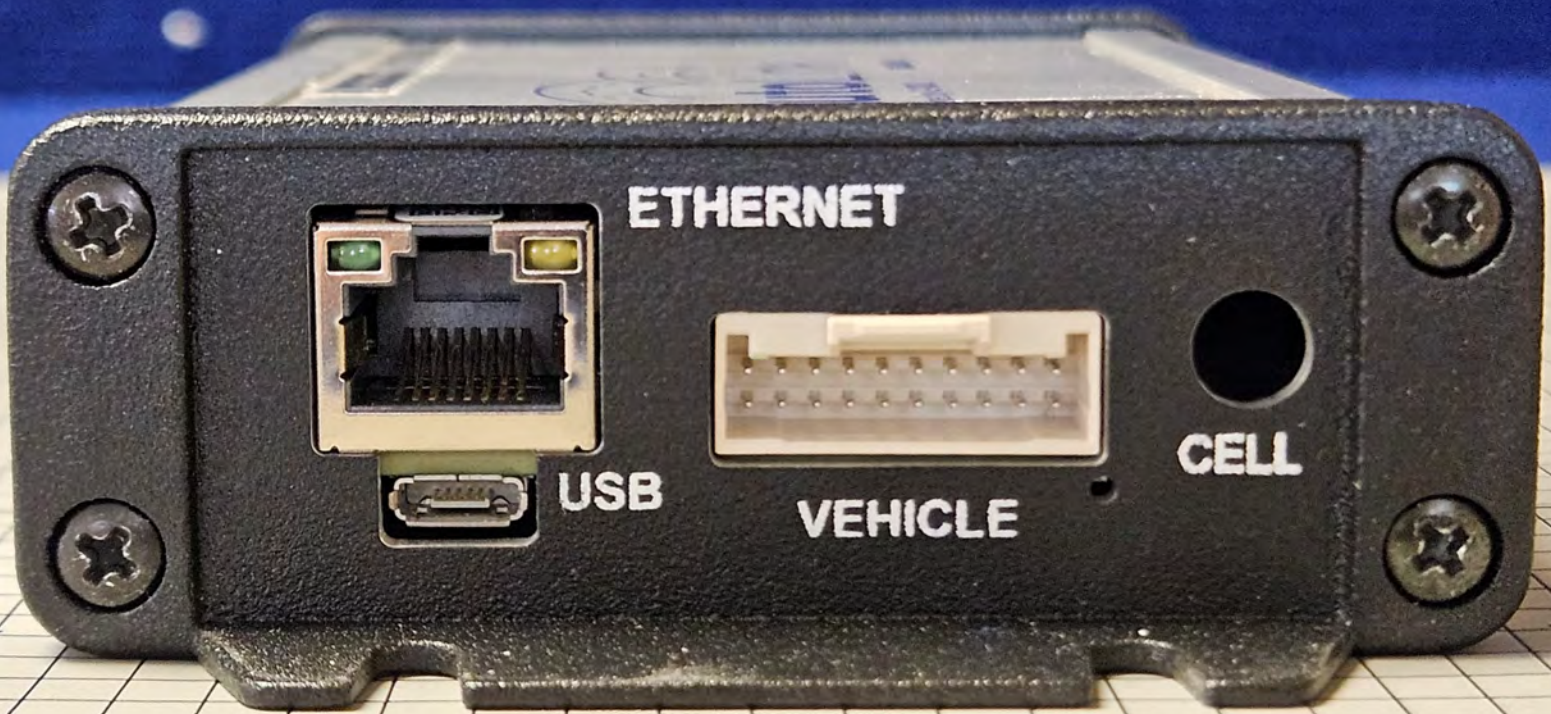

FRONT OF VEHICLE.  
THIS SIDE FACES UP.

Disconnect vehicle battery before  
installing or removing this device.

**AutoLink**

Connected by C-V2X

**DANLAW**

AutoLink  
DATA LINK  
Connected by CV2X

FRONT OF VEHICLE  
THIS SIDE FACES UP.

Disconnected vehicle battery before  
installing or removing this device.

USB

GPS

1

CV2X 2

USB

GPS

1

2

CV2X

ETHERNET

USB

VEHICLE

CELL