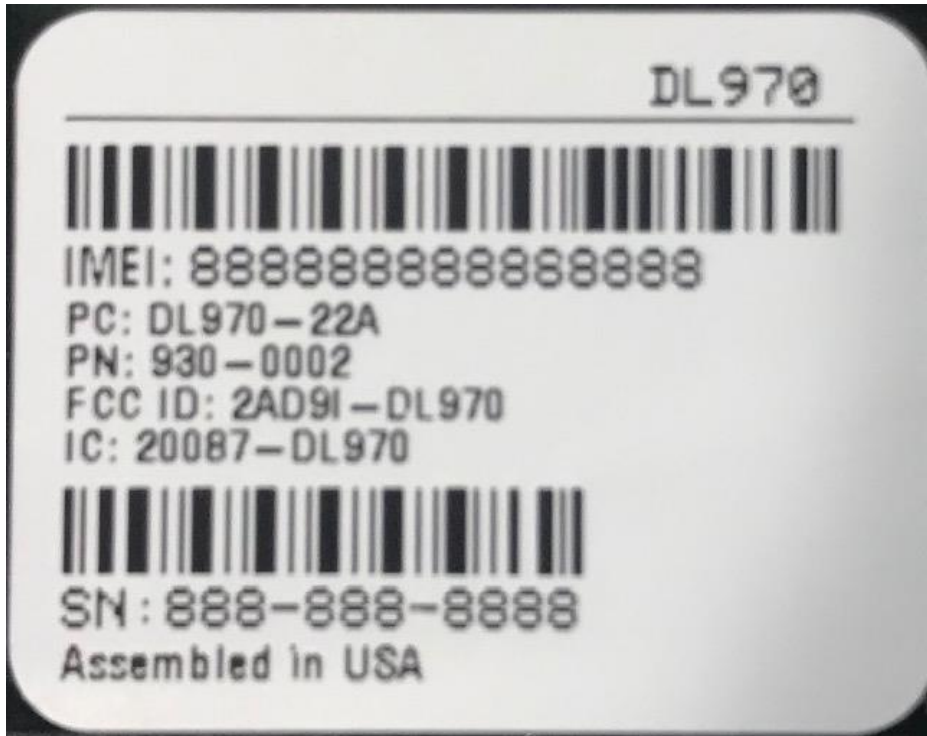

**Data Logger DL970
FCC label and location**

Model no.: DL970

FCC LABEL

LABEL LOCATION