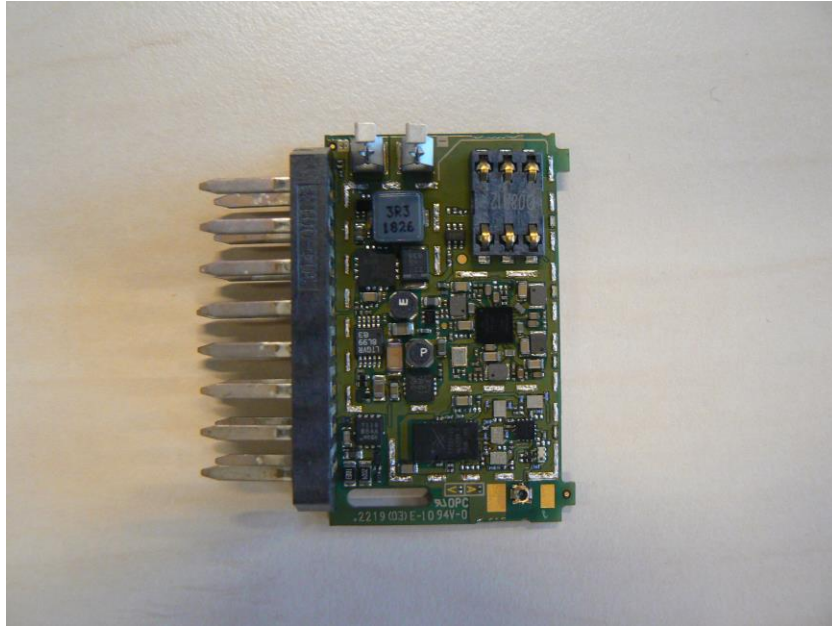

Data Logger Internal Pictures

Model no.: DL970

- **INTERNAL PHOTO WITH LID (TOP VIEW)**

- **INTERNAL PHOTO WITH LID (BOTTOM VIEW)**

- INTERNAL PHOTO WITHOUT LID (TOP VIEW)

- INTERNAL PHOTO WITH LID (BOTTOM VIEW)