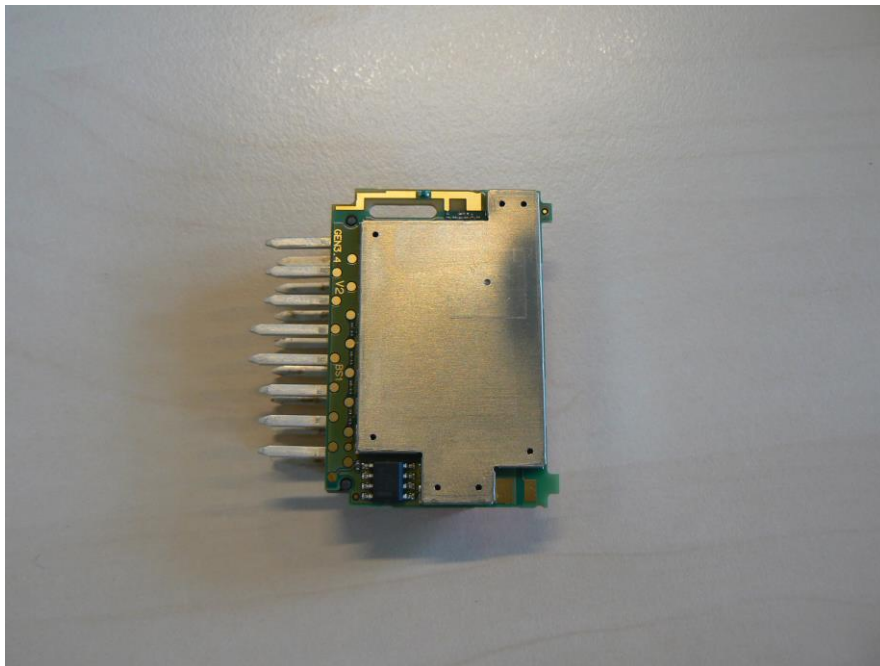

Data Logger Internal Pictures

Model no.: DL970

- **INTERNAL PHOTO WITH LID (TOP VIEW)**

- **INTERNAL PHOTO WITH LID (BOTTOM VIEW)**

- INTERNAL PHOTO WITHOUT LID (TOP VIEW)

- INTERNAL PHOTO WITH LID (BOTTOM VIEW)