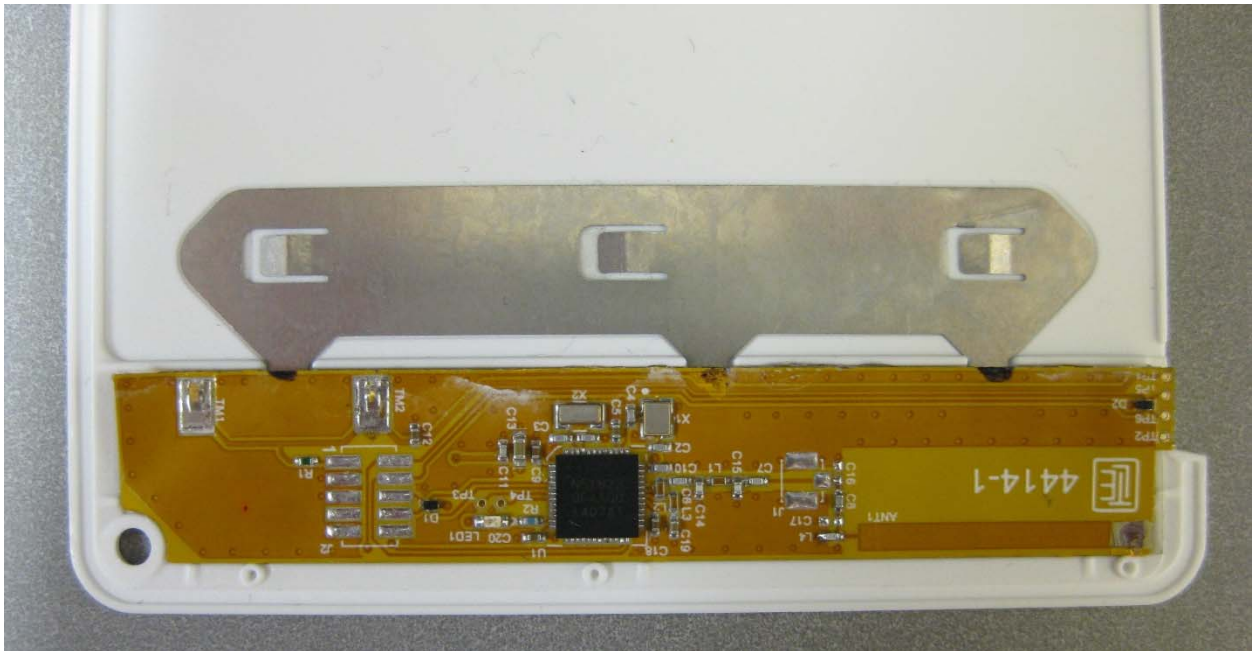

<u>INTERNAL PHOTOS</u>	
Company Name	Danlaw Inc
Model #	DL-BLE-10
FCC ID #	2AD9I-BEACON
IC #	20087-BEACON

<u>INTERNAL PHOTOS</u>	
Company Name	Danlaw Inc
Model #	DL-BLE-10
FCC ID #	2AD9I-BEACON
IC #	20087-BEACON