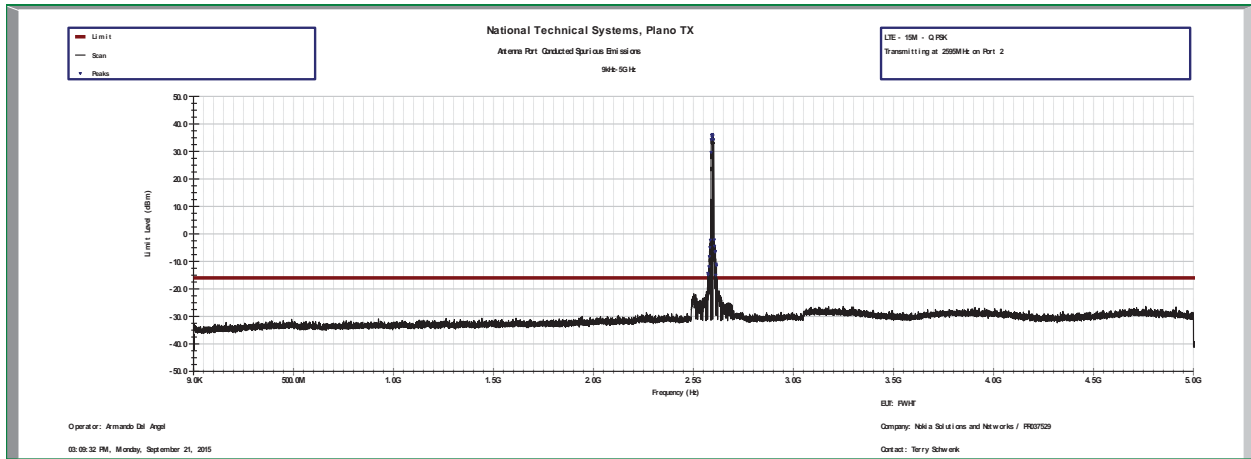

10M – LTE – 16QAM – Center Channel (2595MHz)

10M – LTE – 64QAM – Center Channel (2595MHz)

15M - LTE - QPSK - Center Channel (2595MHz)

15M - LTE - 16QAM - Center Channel (2595MHz)

15M – LTE – 64QAM – Center Channel (2595MHz)

20M – LTE – QPSK – Center Channel (2595MHz)