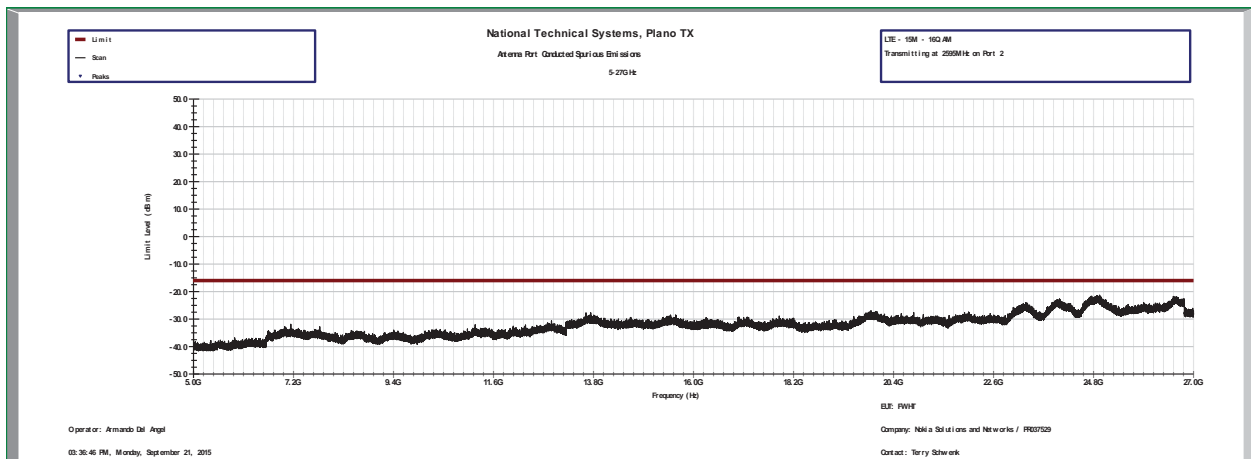

10M – LTE – 16QAM – Center Channel (2595MHz)

10M – LTE – 64QAM – Center Channel (2595MHz)

15M - LTE - QPSK - Center Channel (2595MHz)

15M - LTE - 16QAM - Center Channel (2595MHz)

15M – LTE – 64QAM – Center Channel (2595MHz)

20M – LTE – QPSK – Center Channel (2595MHz)