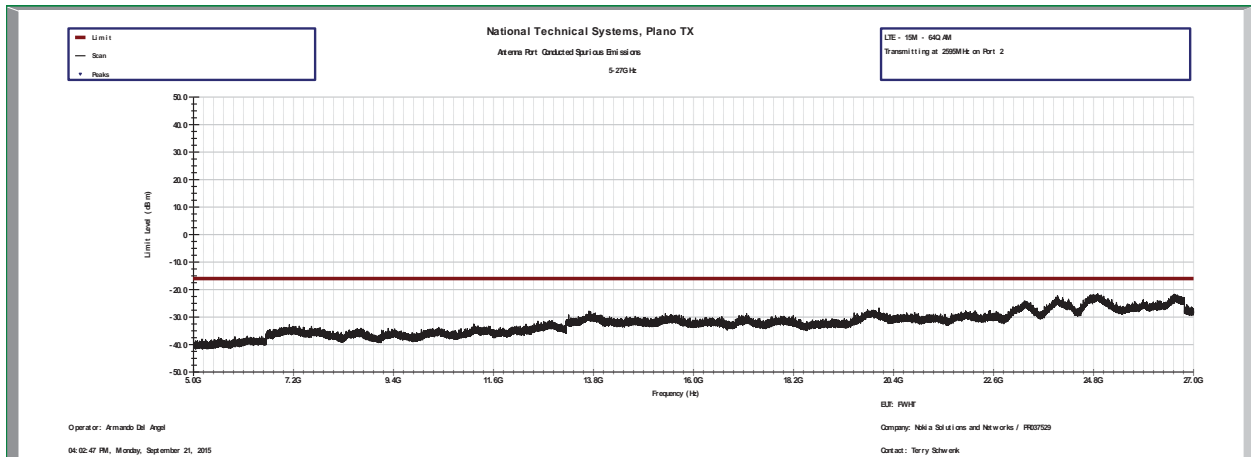

10M – LTE – 16QAM – Center Channel (2595MHz)

10M – LTE – 64QAM – Center Channel (2595MHz)

15M - LTE - QPSK - Center Channel (2595MHz)

15M - LTE - 16QAM - Center Channel (2595MHz)

15M – LTE – 64QAM – Center Channel (2595MHz)

20M – LTE – QPSK – Center Channel (2595MHz)