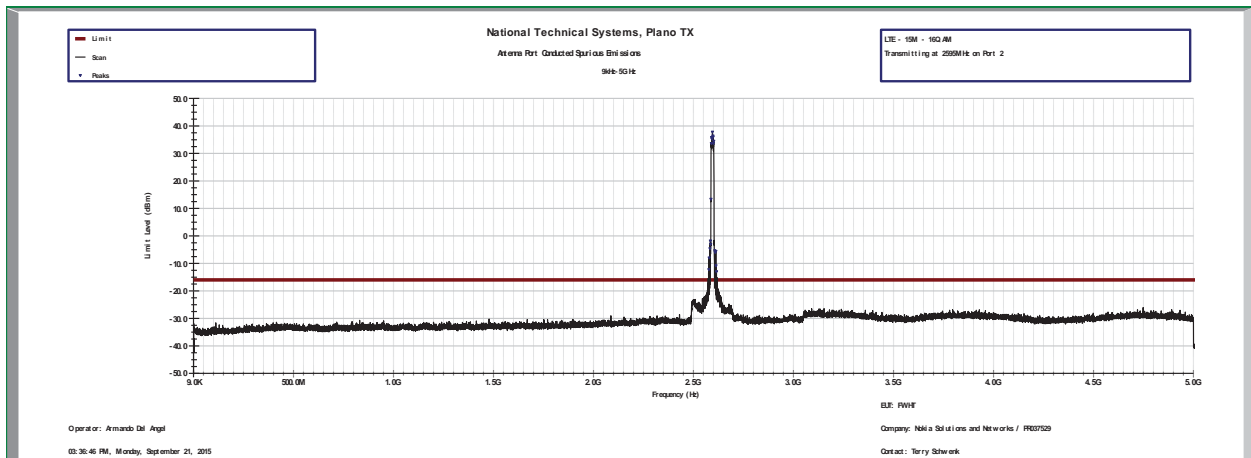

10M – LTE – 16QAM – Center Channel (2595MHz)

10M – LTE – 64QAM – Center Channel (2595MHz)

15M - LTE - QPSK - Center Channel (2595MHz)

15M - LTE - 16QAM - Center Channel (2595MHz)

15M – LTE – 64QAM – Center Channel (2595MHz)

20M – LTE – QPSK – Center Channel (2595MHz)