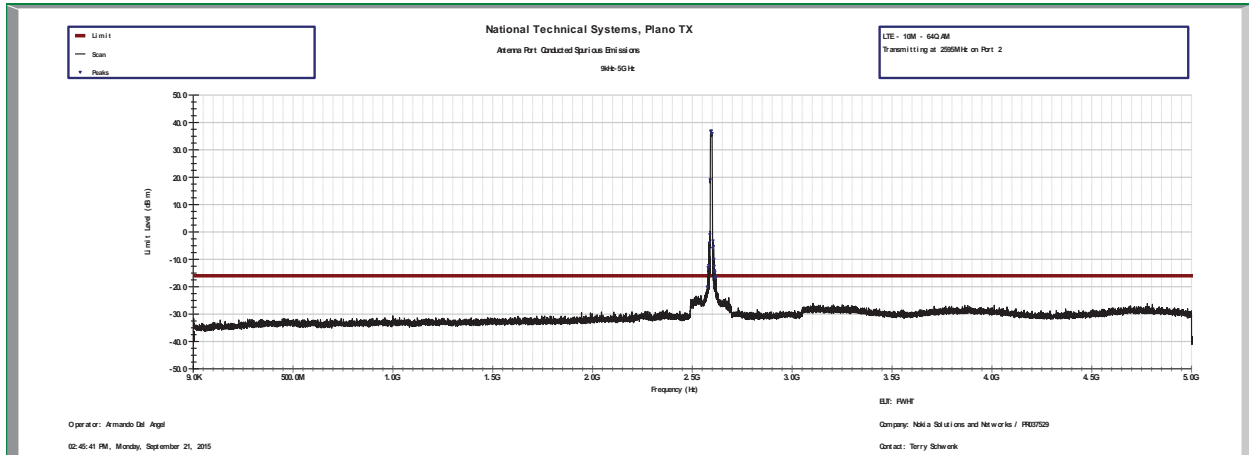

10M – LTE – 16QAM – Center Channel (2595MHz)

10M – LTE – 64QAM – Center Channel (2595MHz)

15M - LTE - QPSK - Center Channel (2595MHz)

15M - LTE - 16QAM - Center Channel (2595MHz)

15M – LTE – 64QAM – Center Channel (2595MHz)

20M – LTE – QPSK – Center Channel (2595MHz)