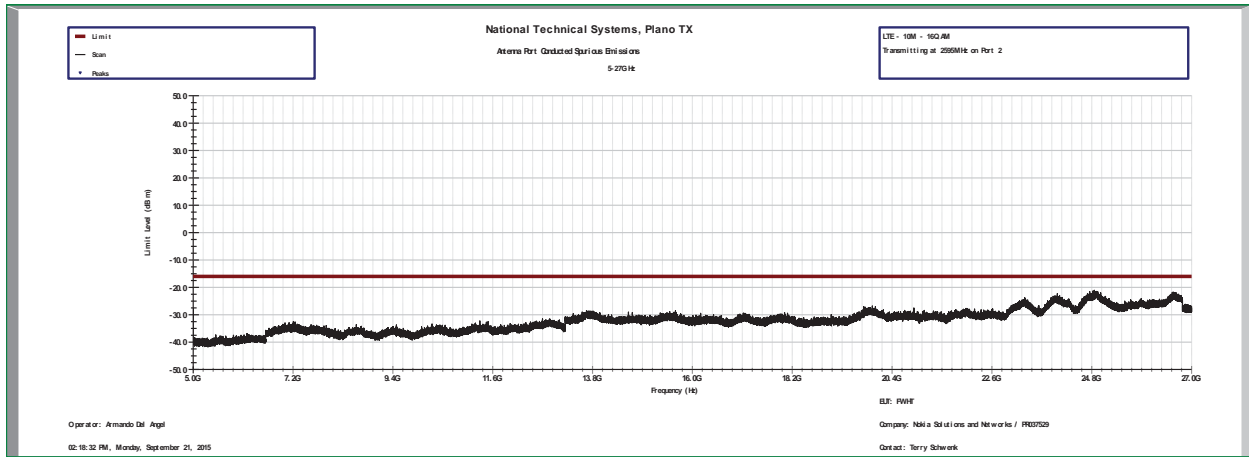

10M – LTE – 16QAM – Center Channel (2595MHz)

10M – LTE – 64QAM – Center Channel (2595MHz)

15M - LTE - QPSK - Center Channel (2595MHz)

15M - LTE - 16QAM - Center Channel (2595MHz)

15M – LTE – 64QAM – Center Channel (2595MHz)

20M – LTE – QPSK – Center Channel (2595MHz)