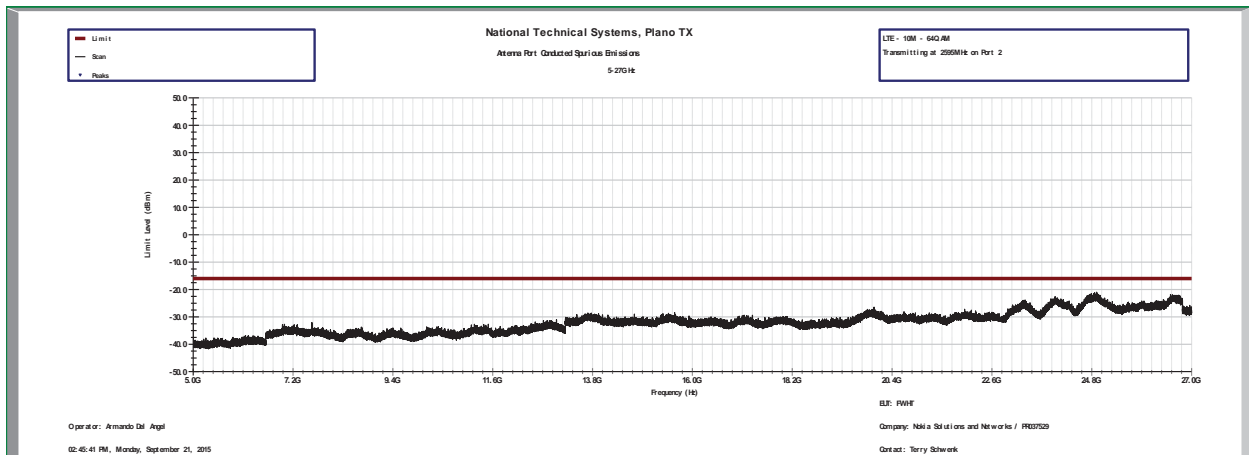

10M – LTE – 16QAM – Center Channel (2595MHz)

10M – LTE – 64QAM – Center Channel (2595MHz)

15M - LTE - QPSK - Center Channel (2595MHz)

15M - LTE - 16QAM - Center Channel (2595MHz)

15M – LTE – 64QAM – Center Channel (2595MHz)

20M – LTE – QPSK – Center Channel (2595MHz)