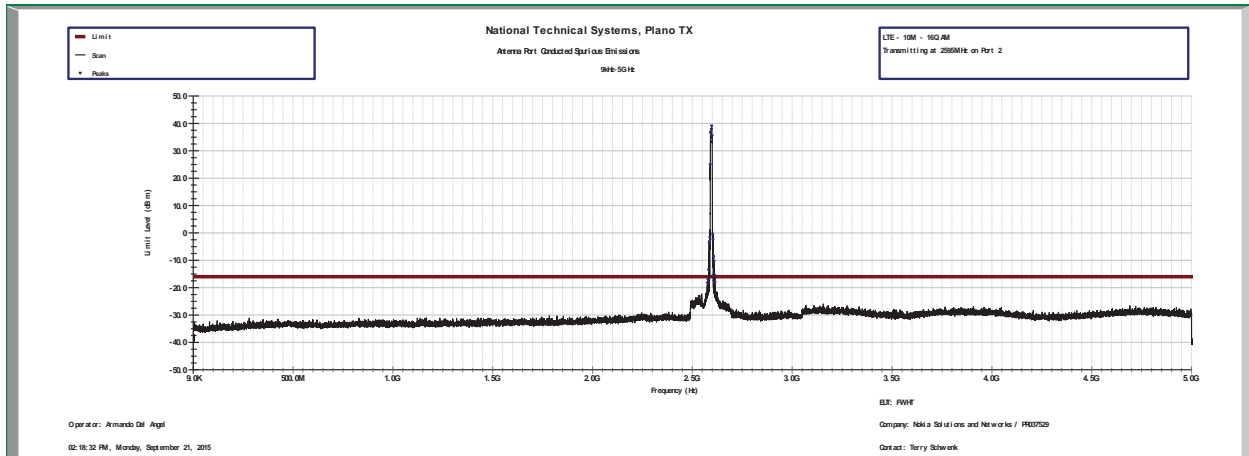

10M – LTE – 16QAM – Center Channel (2595MHz)

10M – LTE – 64QAM – Center Channel (2595MHz)

15M - LTE - QPSK - Center Channel (2595MHz)

15M - LTE - 16QAM - Center Channel (2595MHz)

15M – LTE – 64QAM – Center Channel (2595MHz)

20M – LTE – QPSK – Center Channel (2595MHz)