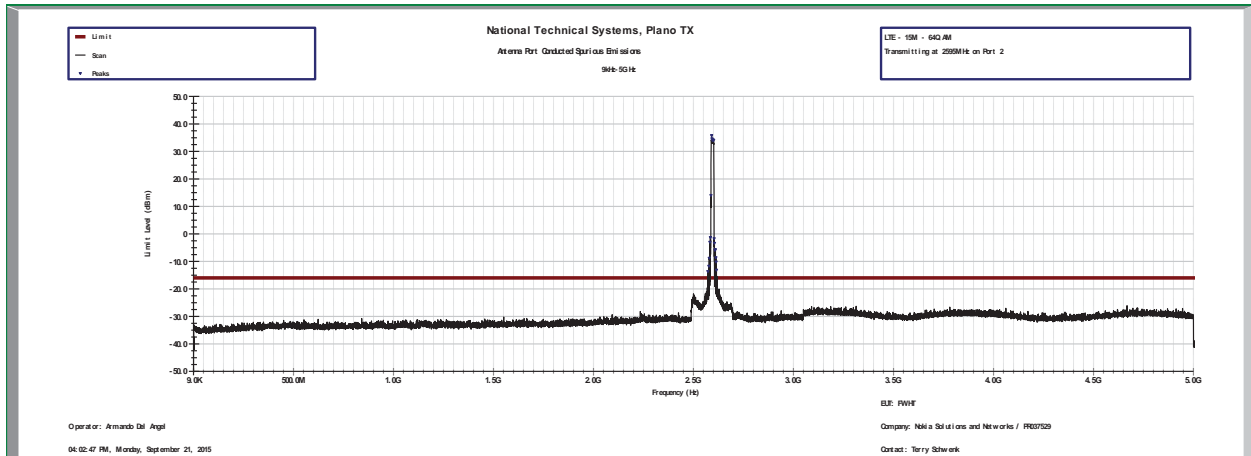

10M – LTE – 16QAM – Center Channel (2595MHz)

10M – LTE – 64QAM – Center Channel (2595MHz)

15M - LTE - QPSK - Center Channel (2595MHz)

15M - LTE - 16QAM - Center Channel (2595MHz)

15M – LTE – 64QAM – Center Channel (2595MHz)

20M – LTE – QPSK – Center Channel (2595MHz)