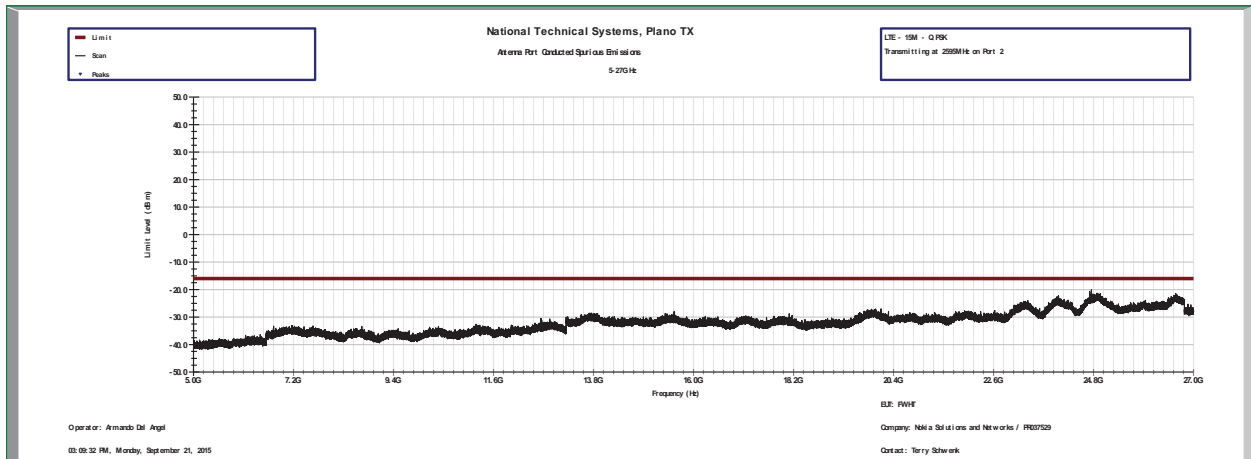

10M – LTE – 16QAM – Center Channel (2595MHz)

10M – LTE – 64QAM – Center Channel (2595MHz)

15M - LTE - QPSK - Center Channel (2595MHz)

15M - LTE - 16QAM - Center Channel (2595MHz)

15M – LTE – 64QAM – Center Channel (2595MHz)

20M – LTE – QPSK – Center Channel (2595MHz)