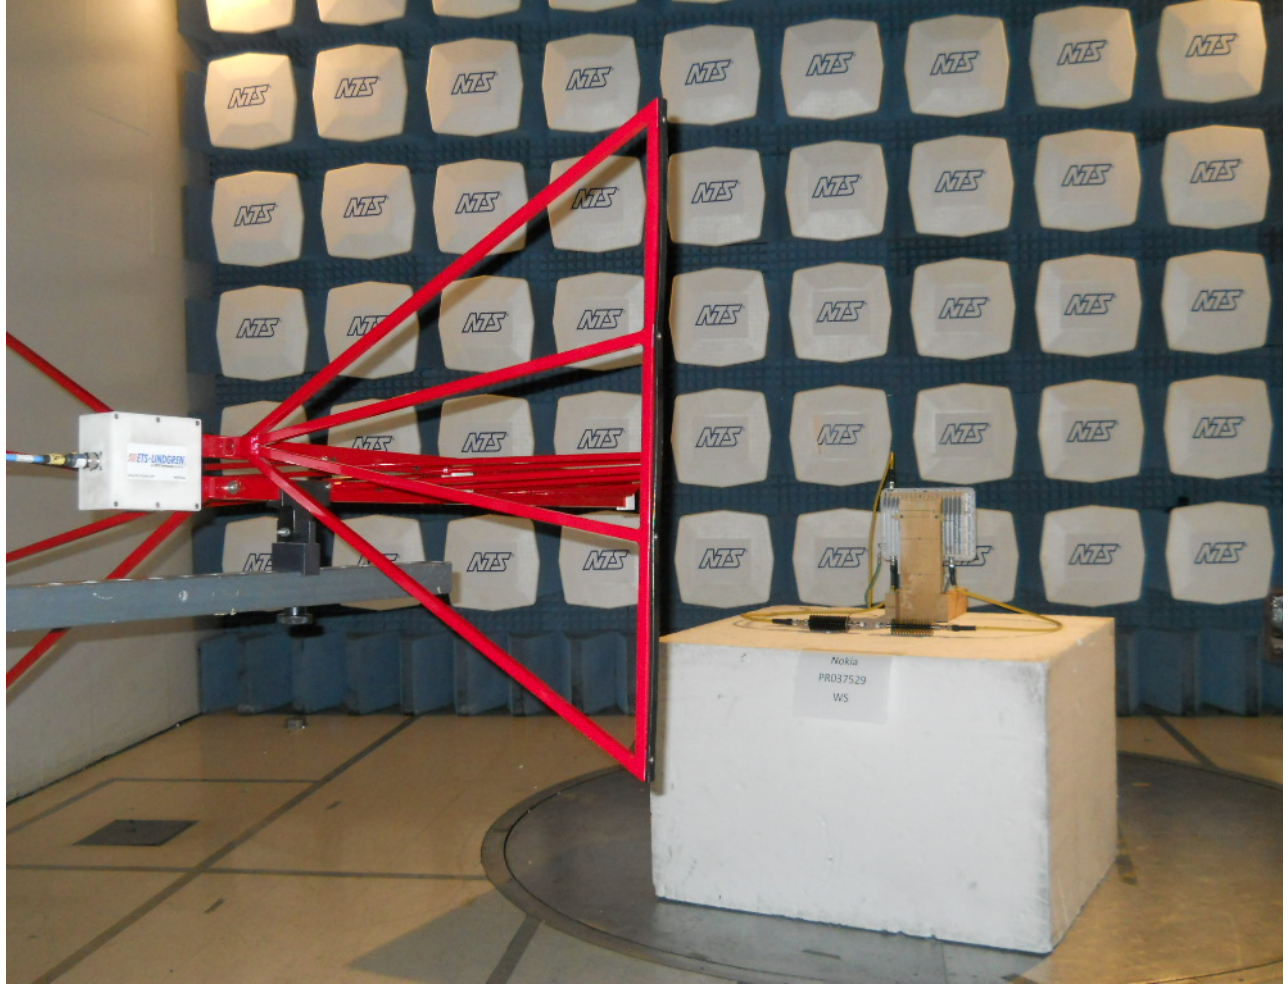

Antenna Port Conducted

Radiated Emissions Setup

Radiated Emissions Setup – 30MHz to 1GHz

Radiated Emissions Setup – 1GHz to 18GHz

Radiated Emissions Setup – 18GHz to 27GHz

Frequency Stability Setup