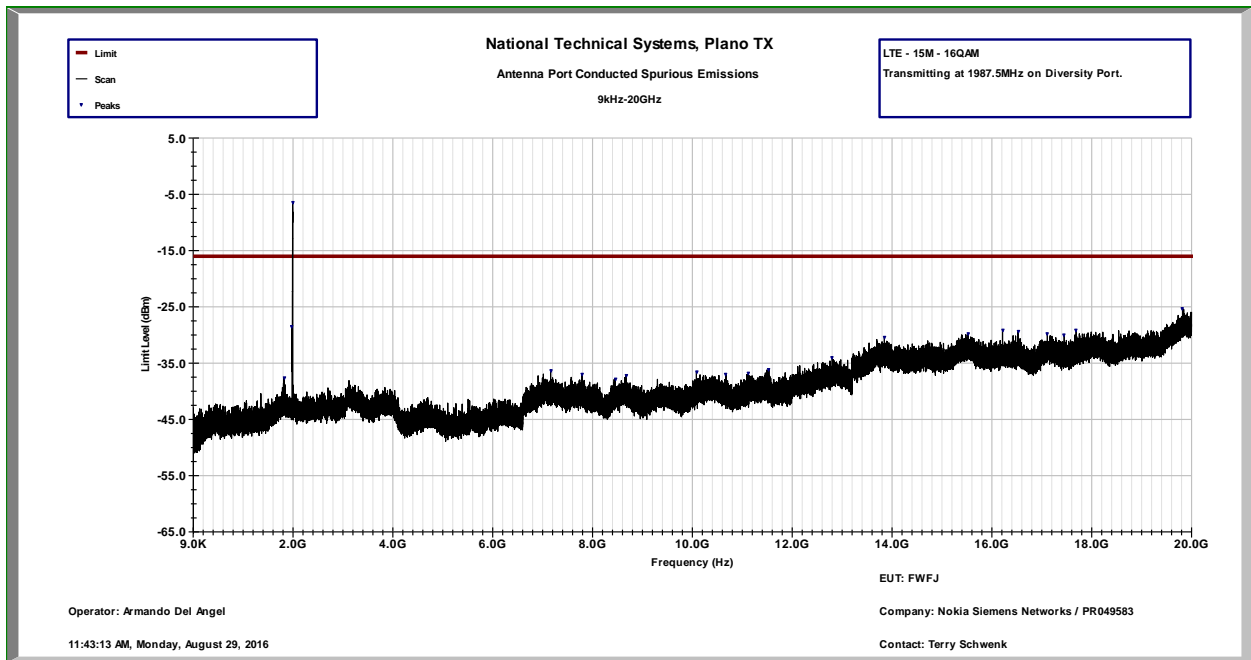

15M - LTE - QPSK - Low Channel

15M - LTE - QPSK - High Channel

15M - LTE - 16QAM - Low Channel

15M - LTE - 16QAM - High Channel

15M - LTE - 64QAM - Low Channel

15M - LTE - 64QAM - High Channel

20M – LTE – QPSK – Low Channel

20M - LTE - QPSK - High Channel

20M - LTE - 16QAM - Low Channel