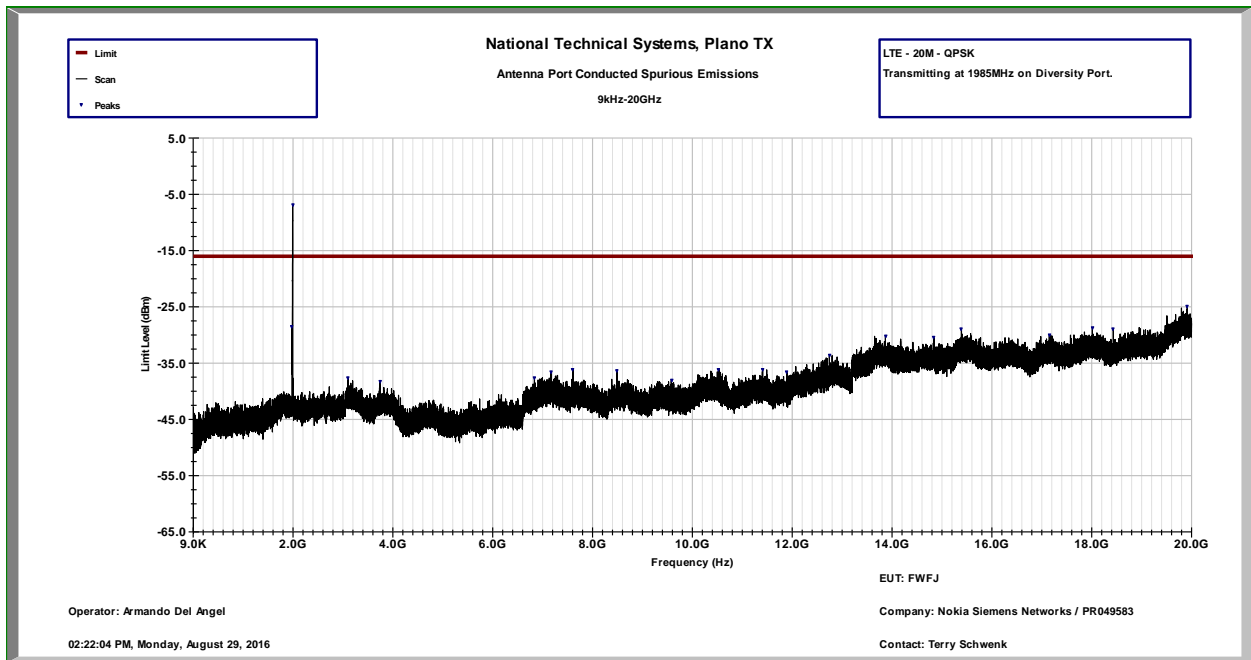

15M - LTE - QPSK - Low Channel

15M - LTE - QPSK - High Channel

15M - LTE - 16QAM - Low Channel

15M - LTE - 16QAM - High Channel

15M - LTE - 64QAM - Low Channel

15M - LTE - 64QAM - High Channel

20M – LTE – QPSK – Low Channel

20M - LTE - QPSK - High Channel

20M - LTE - 16QAM - Low Channel