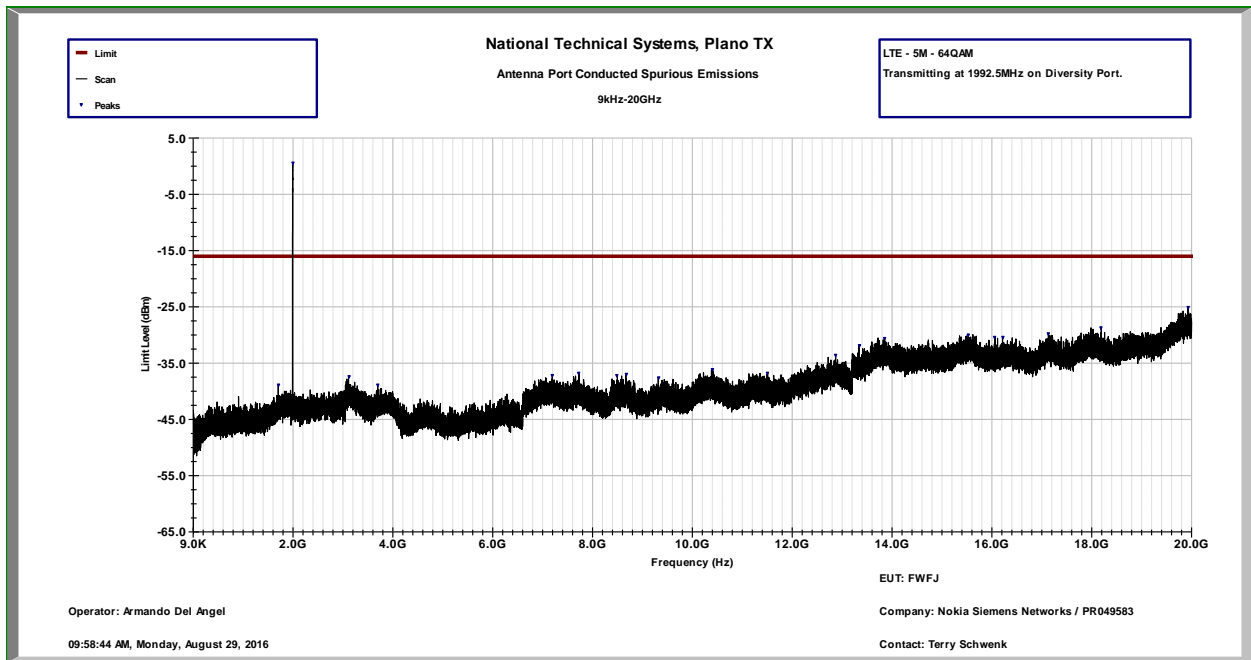

5M - LTE - 64QAM - High Channel

10M - LTE - QPSK - Low Channel

10M - LTE - QPSK - High Channel

10M - LTE - 16QAM - Low Channel

10M - LTE - 16QAM - High Channel

10M - LTE - 64QAM - Low Channel

10M - LTE - 64QAM - High Channel

15M - LTE - QPSK - Low Channel

15M - LTE - QPSK - High Channel

15M - LTE - 16QAM - Low Channel

15M - LTE - 16QAM - High Channel

15M - LTE - 64QAM - Low Channel

15M - LTE - 64QAM - High Channel

20M – LTE – QPSK – Low Channel

20M - LTE - QPSK - High Channel

20M - LTE - 16QAM - Low Channel