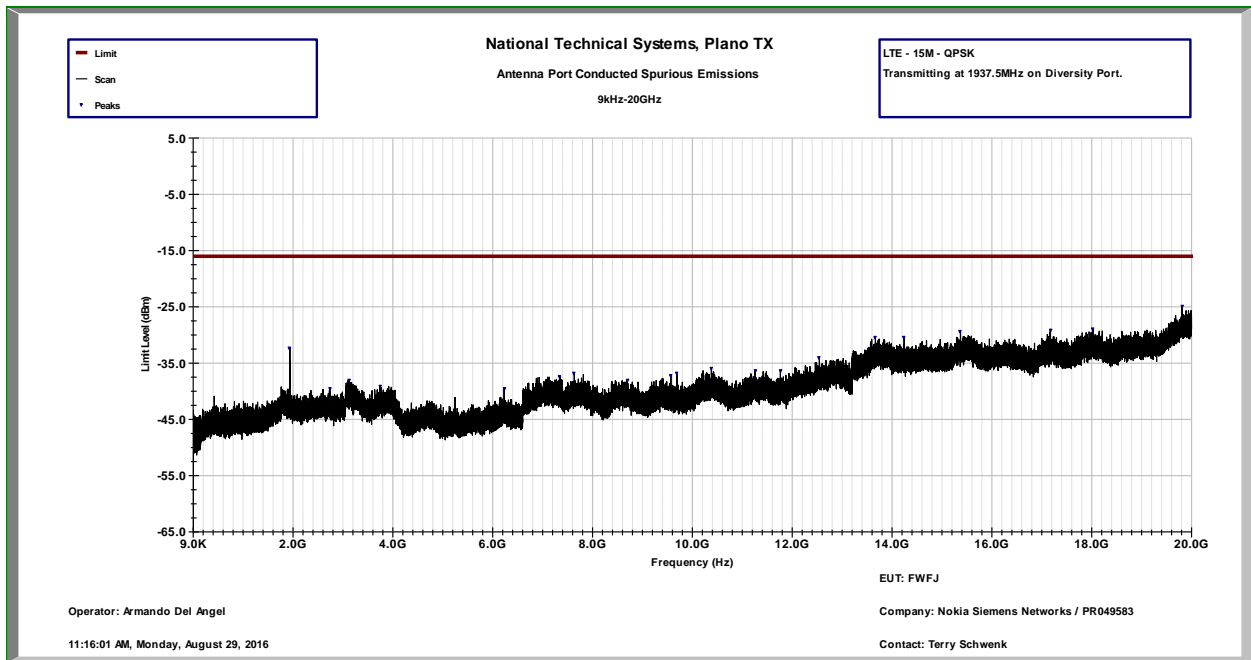

5M - LTE - 64QAM - High Channel

10M - LTE - QPSK - Low Channel

10M - LTE - QPSK - High Channel

10M - LTE - 16QAM - Low Channel

10M - LTE - 16QAM - High Channel

10M - LTE - 64QAM - Low Channel

10M - LTE - 64QAM - High Channel

15M - LTE - QPSK - Low Channel

15M - LTE - QPSK - High Channel

15M - LTE - 16QAM - Low Channel

15M - LTE - 16QAM - High Channel

15M - LTE - 64QAM - Low Channel

15M - LTE - 64QAM - High Channel

20M – LTE – QPSK – Low Channel

20M - LTE - QPSK - High Channel

20M - LTE - 16QAM - Low Channel