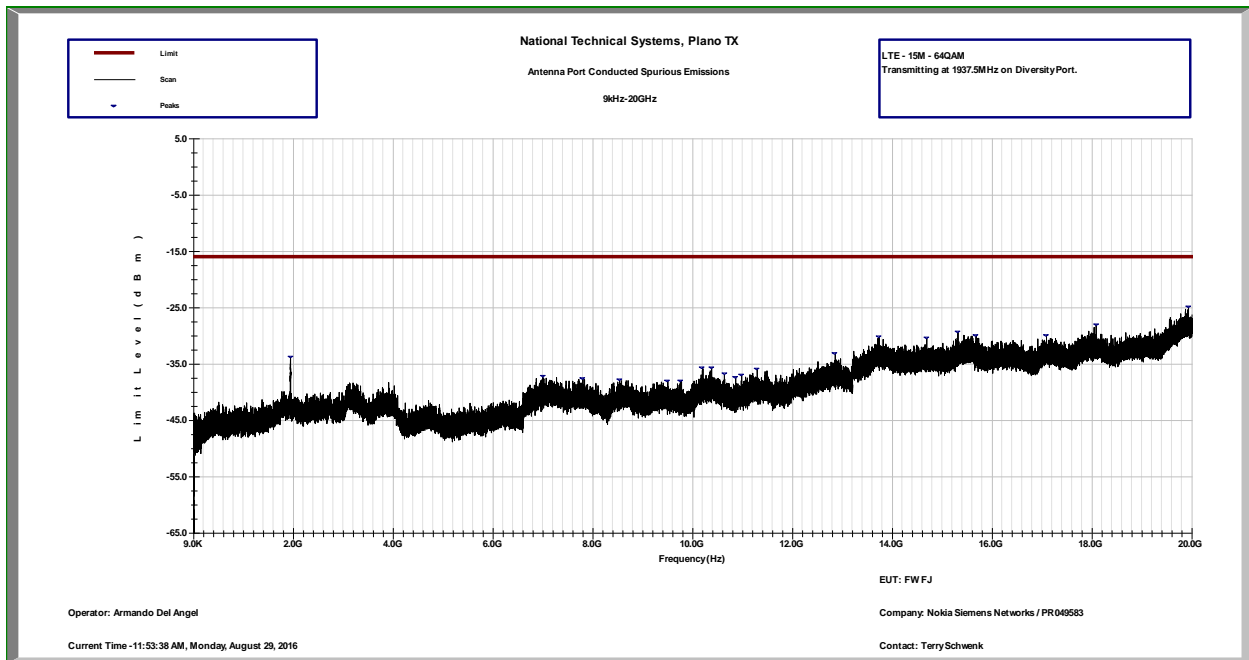

15M - LTE - QPSK - Low Channel

15M - LTE - QPSK - High Channel

15M - LTE - 16QAM - Low Channel

15M - LTE - 16QAM - High Channel

15M - LTE - 64QAM - Low Channel

15M - LTE - 64QAM - High Channel

20M – LTE – QPSK – Low Channel

20M - LTE - QPSK - High Channel

20M - LTE - 16QAM - Low Channel