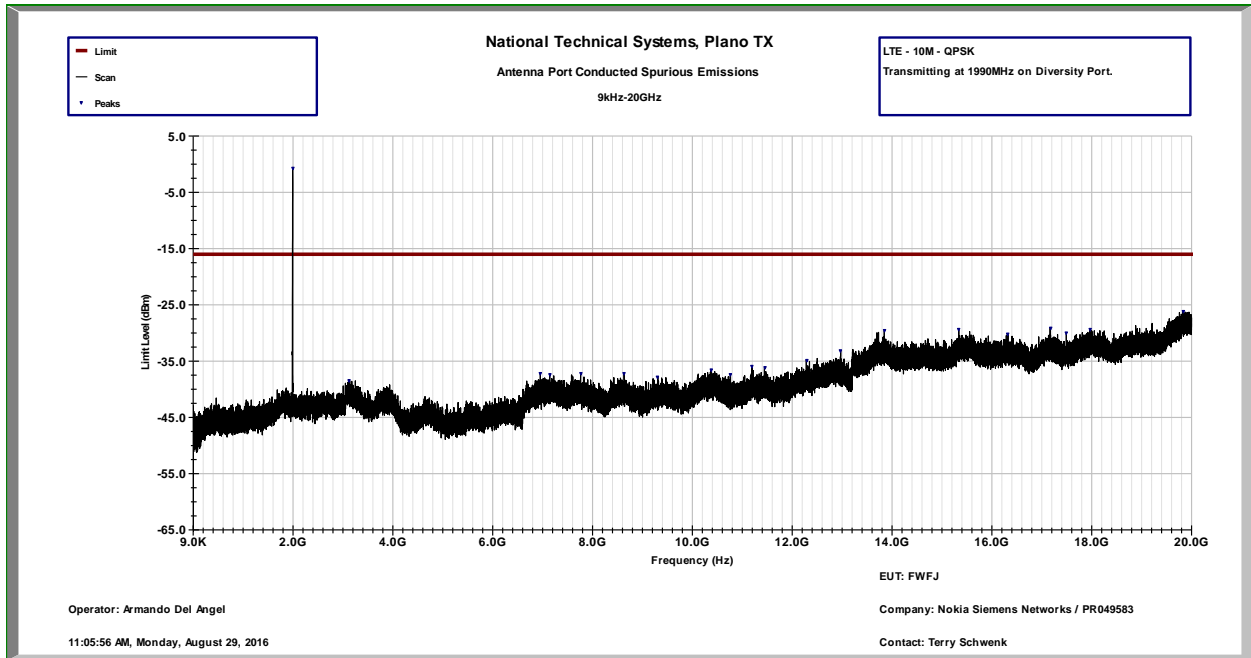

5M - LTE - 64QAM - High Channel

10M - LTE - QPSK - Low Channel

10M - LTE - QPSK - High Channel

10M - LTE - 16QAM - Low Channel

10M - LTE - 16QAM - High Channel

10M - LTE - 64QAM - Low Channel

10M - LTE - 64QAM - High Channel

15M - LTE - QPSK - Low Channel

15M - LTE - QPSK - High Channel

15M - LTE - 16QAM - Low Channel

15M - LTE - 16QAM - High Channel

15M - LTE - 64QAM - Low Channel

15M - LTE - 64QAM - High Channel

20M – LTE – QPSK – Low Channel

20M - LTE - QPSK - High Channel

20M - LTE - 16QAM - Low Channel