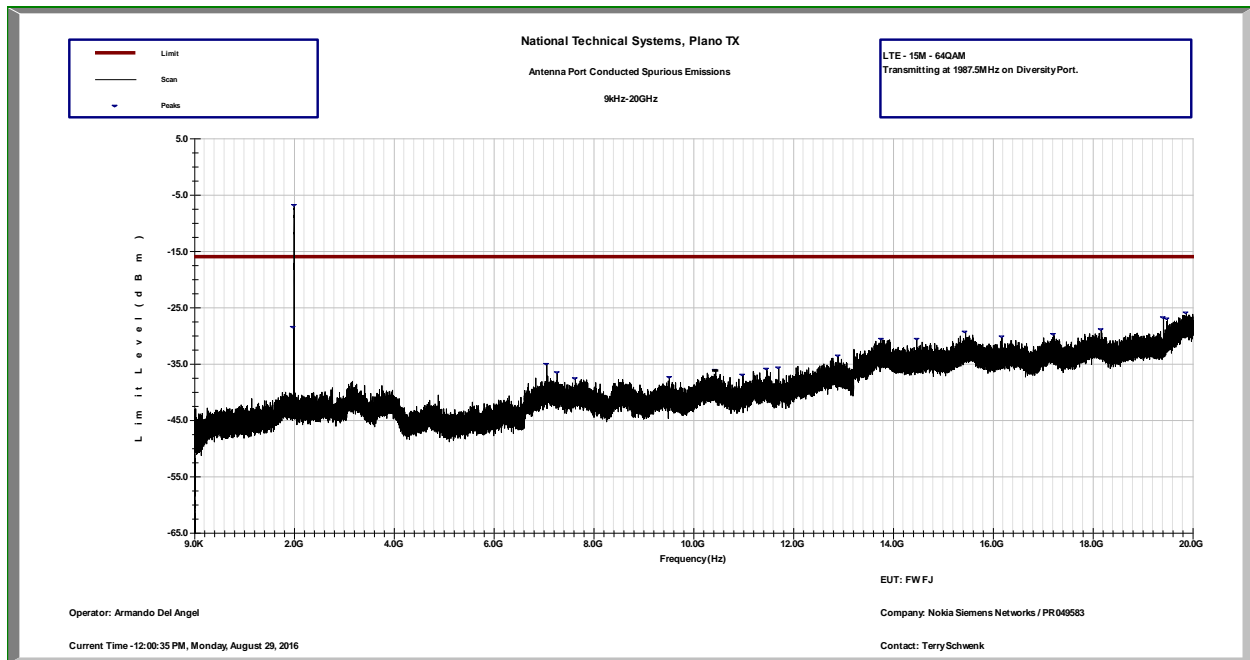

15M - LTE - QPSK - Low Channel

15M - LTE - QPSK - High Channel

15M - LTE - 16QAM - Low Channel

15M - LTE - 16QAM - High Channel

15M - LTE - 64QAM - Low Channel

15M - LTE - 64QAM - High Channel

20M – LTE – QPSK – Low Channel

20M - LTE - QPSK - High Channel

20M - LTE - 16QAM - Low Channel