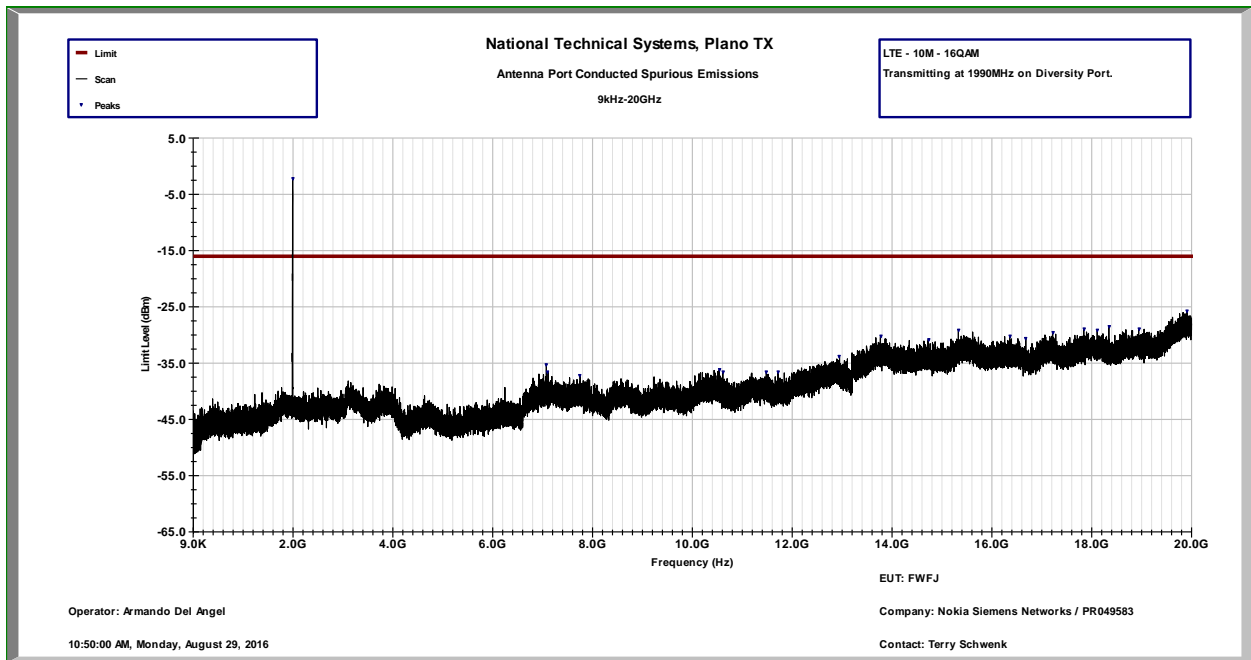

5M - LTE - 64QAM - High Channel

10M - LTE - QPSK - Low Channel

10M - LTE - QPSK - High Channel

10M - LTE - 16QAM - Low Channel

10M - LTE - 16QAM - High Channel

10M - LTE - 64QAM - Low Channel

10M - LTE - 64QAM - High Channel

15M - LTE - QPSK - Low Channel

15M - LTE - QPSK - High Channel

15M - LTE - 16QAM - Low Channel

15M - LTE - 16QAM - High Channel

15M - LTE - 64QAM - Low Channel

15M - LTE - 64QAM - High Channel

20M – LTE – QPSK – Low Channel

20M - LTE - QPSK - High Channel

20M - LTE - 16QAM - Low Channel