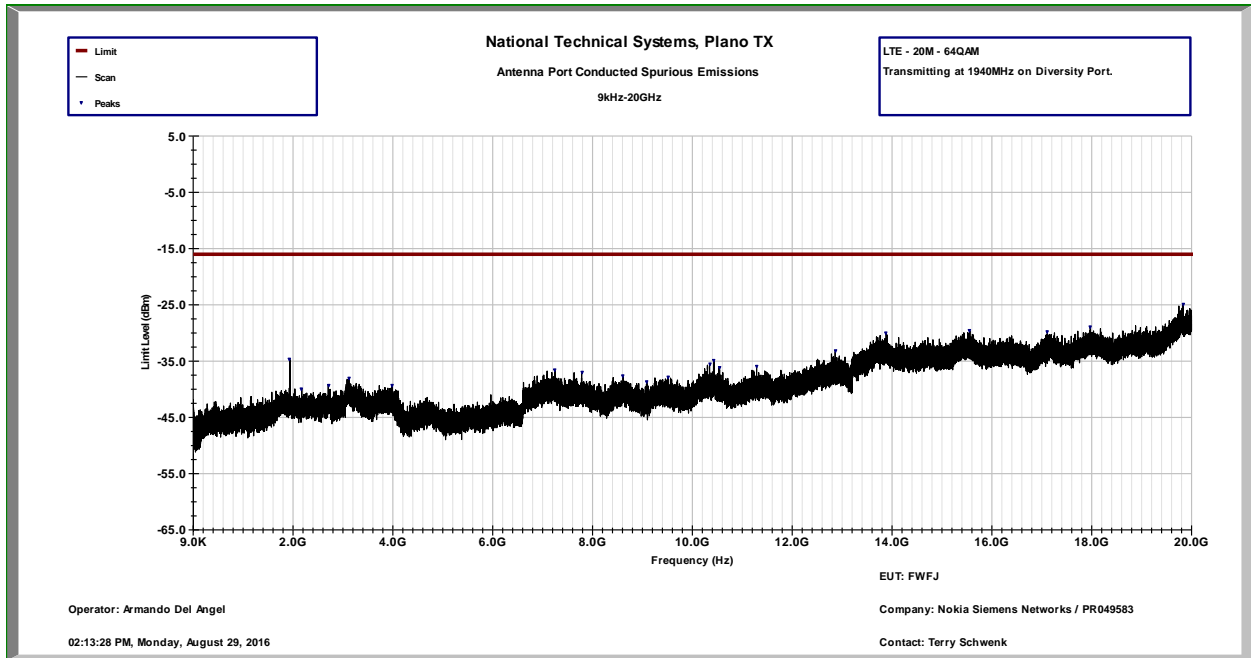

15M - LTE - QPSK - Low Channel

15M - LTE - QPSK - High Channel

15M - LTE - 16QAM - Low Channel

15M - LTE - 16QAM - High Channel

15M - LTE - 64QAM - Low Channel

15M - LTE - 64QAM - High Channel

20M – LTE – QPSK – Low Channel

20M - LTE - QPSK - High Channel

20M - LTE - 16QAM - Low Channel