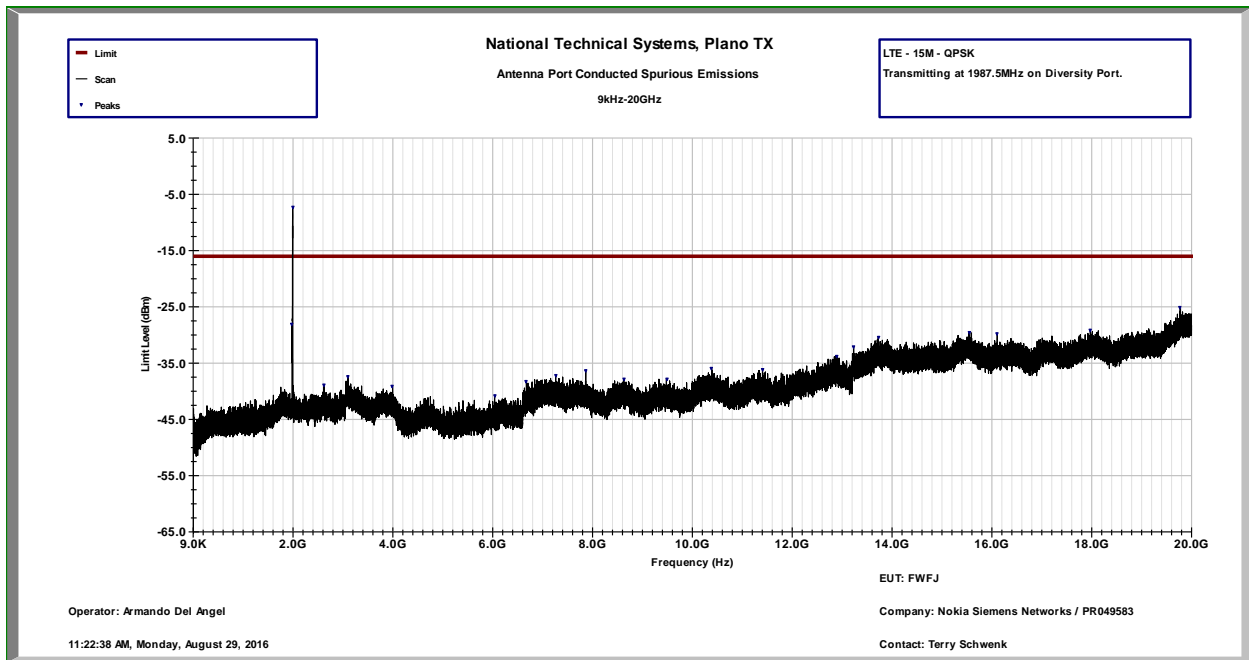

5M - LTE - 64QAM - High Channel

10M - LTE - QPSK - Low Channel

10M - LTE - QPSK - High Channel

10M - LTE - 16QAM - Low Channel

10M - LTE - 16QAM - High Channel

10M - LTE - 64QAM - Low Channel

10M - LTE - 64QAM - High Channel

15M - LTE - QPSK - Low Channel

15M - LTE - QPSK - High Channel

15M - LTE - 16QAM - Low Channel

15M - LTE - 16QAM - High Channel

15M - LTE - 64QAM - Low Channel

15M - LTE - 64QAM - High Channel

20M – LTE – QPSK – Low Channel

20M - LTE - QPSK - High Channel

20M - LTE - 16QAM - Low Channel