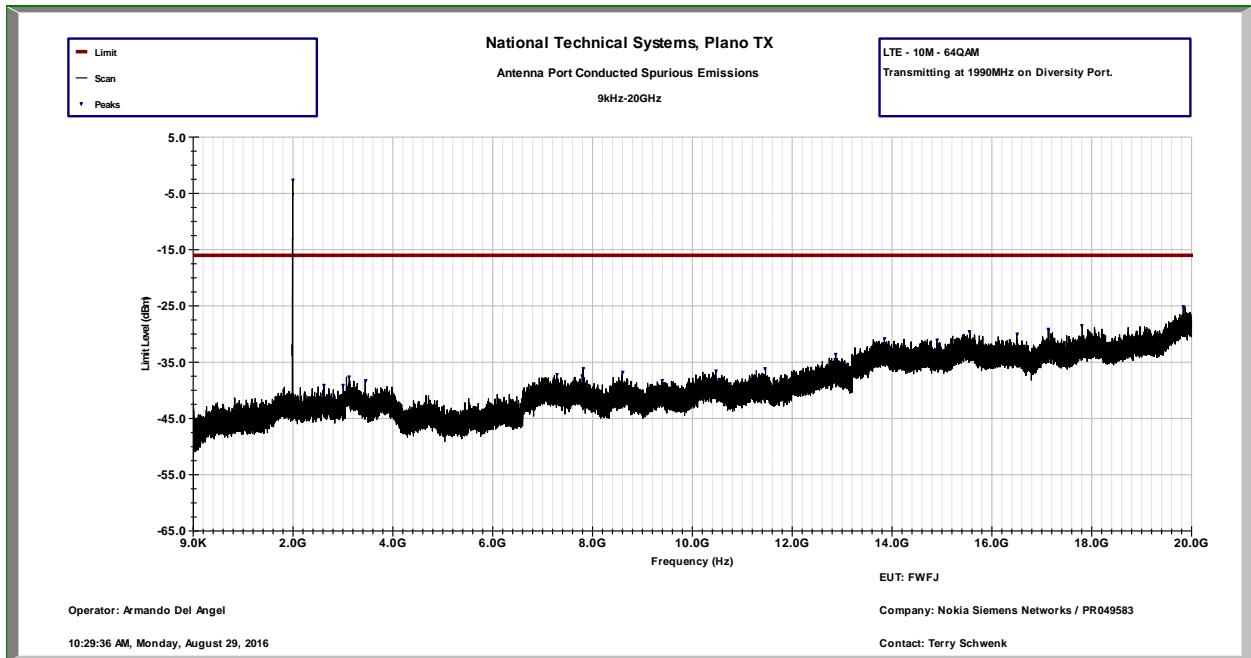

5M - LTE - 64QAM - High Channel

10M - LTE - QPSK - Low Channel

10M - LTE - QPSK - High Channel

10M - LTE - 16QAM - Low Channel

10M - LTE - 16QAM - High Channel

10M - LTE - 64QAM - Low Channel

10M - LTE - 64QAM - High Channel

15M - LTE - QPSK - Low Channel

15M - LTE - QPSK - High Channel

15M - LTE - 16QAM - Low Channel

15M - LTE - 16QAM - High Channel

15M - LTE - 64QAM - Low Channel

15M - LTE - 64QAM - High Channel

20M – LTE – QPSK – Low Channel

20M - LTE - QPSK - High Channel

20M - LTE - 16QAM - Low Channel