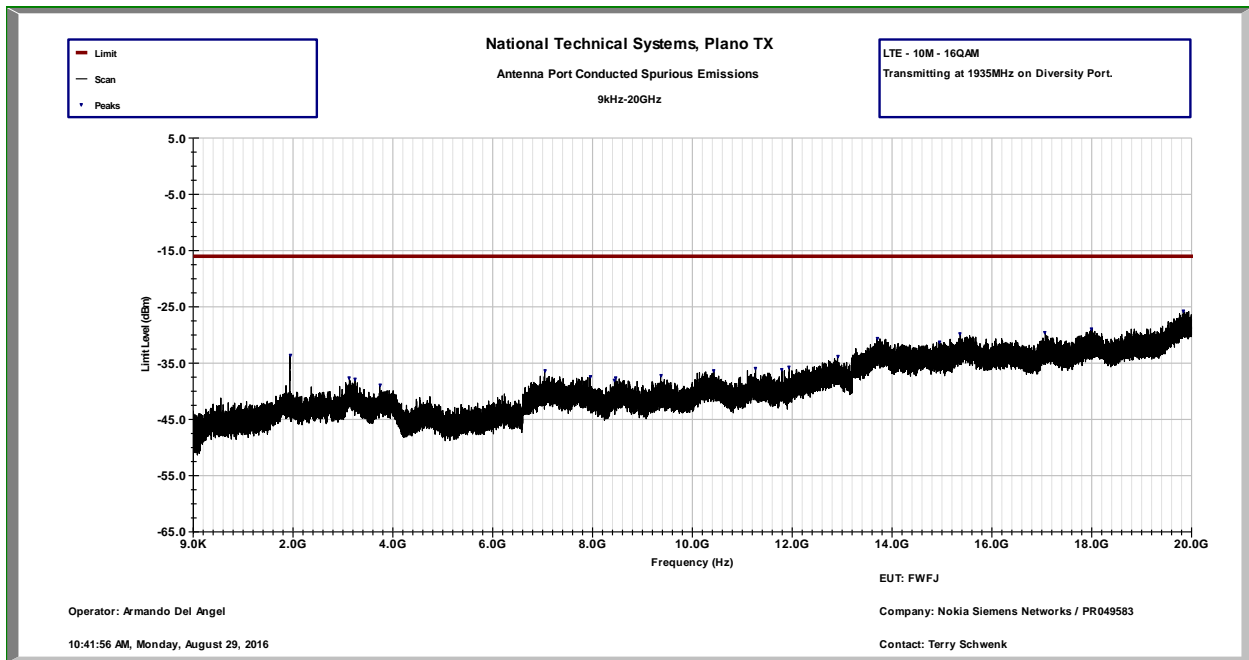

5M - LTE - 64QAM - High Channel

10M - LTE - QPSK - Low Channel

10M - LTE - QPSK - High Channel

10M - LTE - 16QAM - Low Channel

10M - LTE - 16QAM - High Channel

10M - LTE - 64QAM - Low Channel

10M - LTE - 64QAM - High Channel

15M - LTE - QPSK - Low Channel

15M - LTE - QPSK - High Channel

15M - LTE - 16QAM - Low Channel

15M - LTE - 16QAM - High Channel

15M - LTE - 64QAM - Low Channel

15M - LTE - 64QAM - High Channel

20M – LTE – QPSK – Low Channel

20M - LTE - QPSK - High Channel

20M - LTE - 16QAM - Low Channel