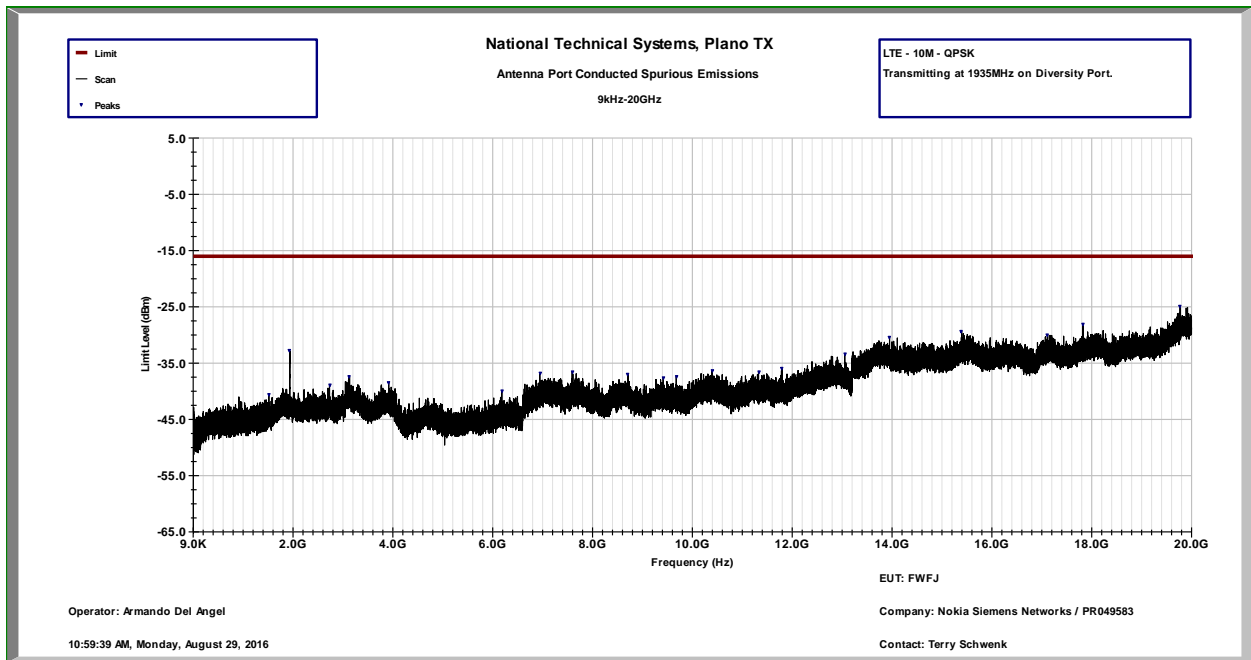

5M - LTE - 64QAM - High Channel

10M - LTE - QPSK - Low Channel

10M - LTE - QPSK - High Channel

10M - LTE - 16QAM - Low Channel

10M - LTE - 16QAM - High Channel

10M - LTE - 64QAM - Low Channel

10M - LTE - 64QAM - High Channel

15M - LTE - QPSK - Low Channel

15M - LTE - QPSK - High Channel

15M - LTE - 16QAM - Low Channel

15M - LTE - 16QAM - High Channel

15M - LTE - 64QAM - Low Channel

15M - LTE - 64QAM - High Channel

20M – LTE – QPSK – Low Channel

20M - LTE - QPSK - High Channel

20M - LTE - 16QAM - Low Channel