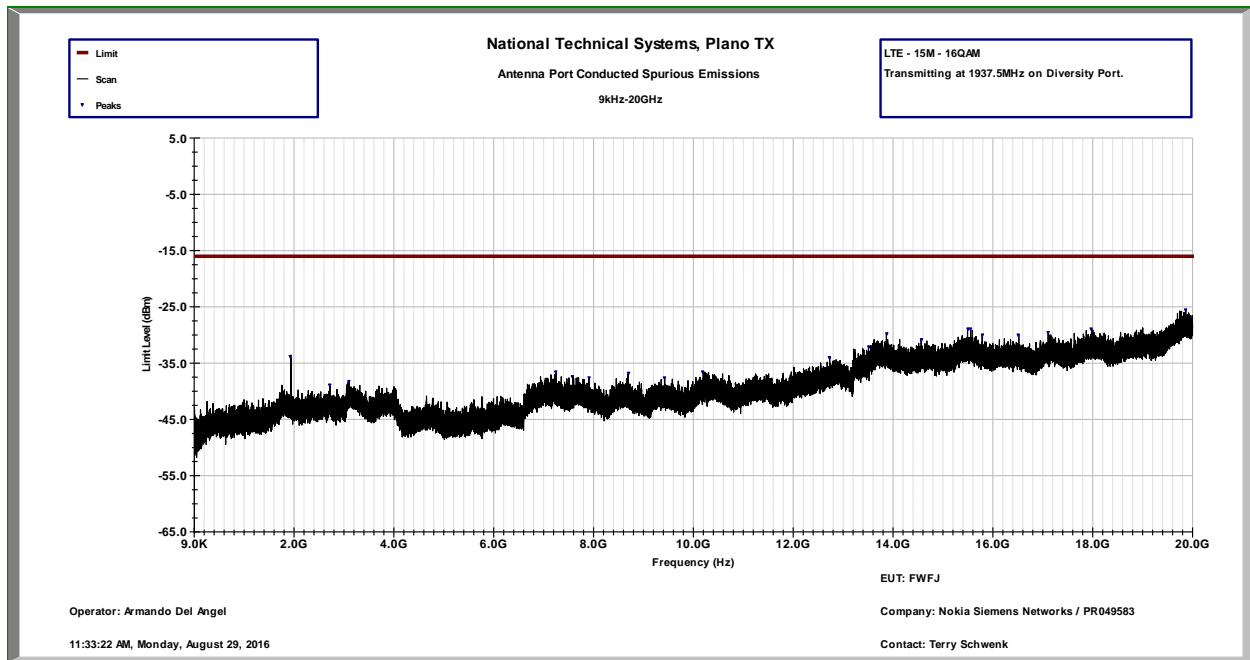

15M - LTE - QPSK - Low Channel

15M - LTE - QPSK - High Channel

15M - LTE - 16QAM - Low Channel

15M - LTE - 16QAM - High Channel

15M - LTE - 64QAM - Low Channel

15M - LTE - 64QAM - High Channel

20M – LTE – QPSK – Low Channel

20M - LTE - QPSK - High Channel

20M - LTE - 16QAM - Low Channel