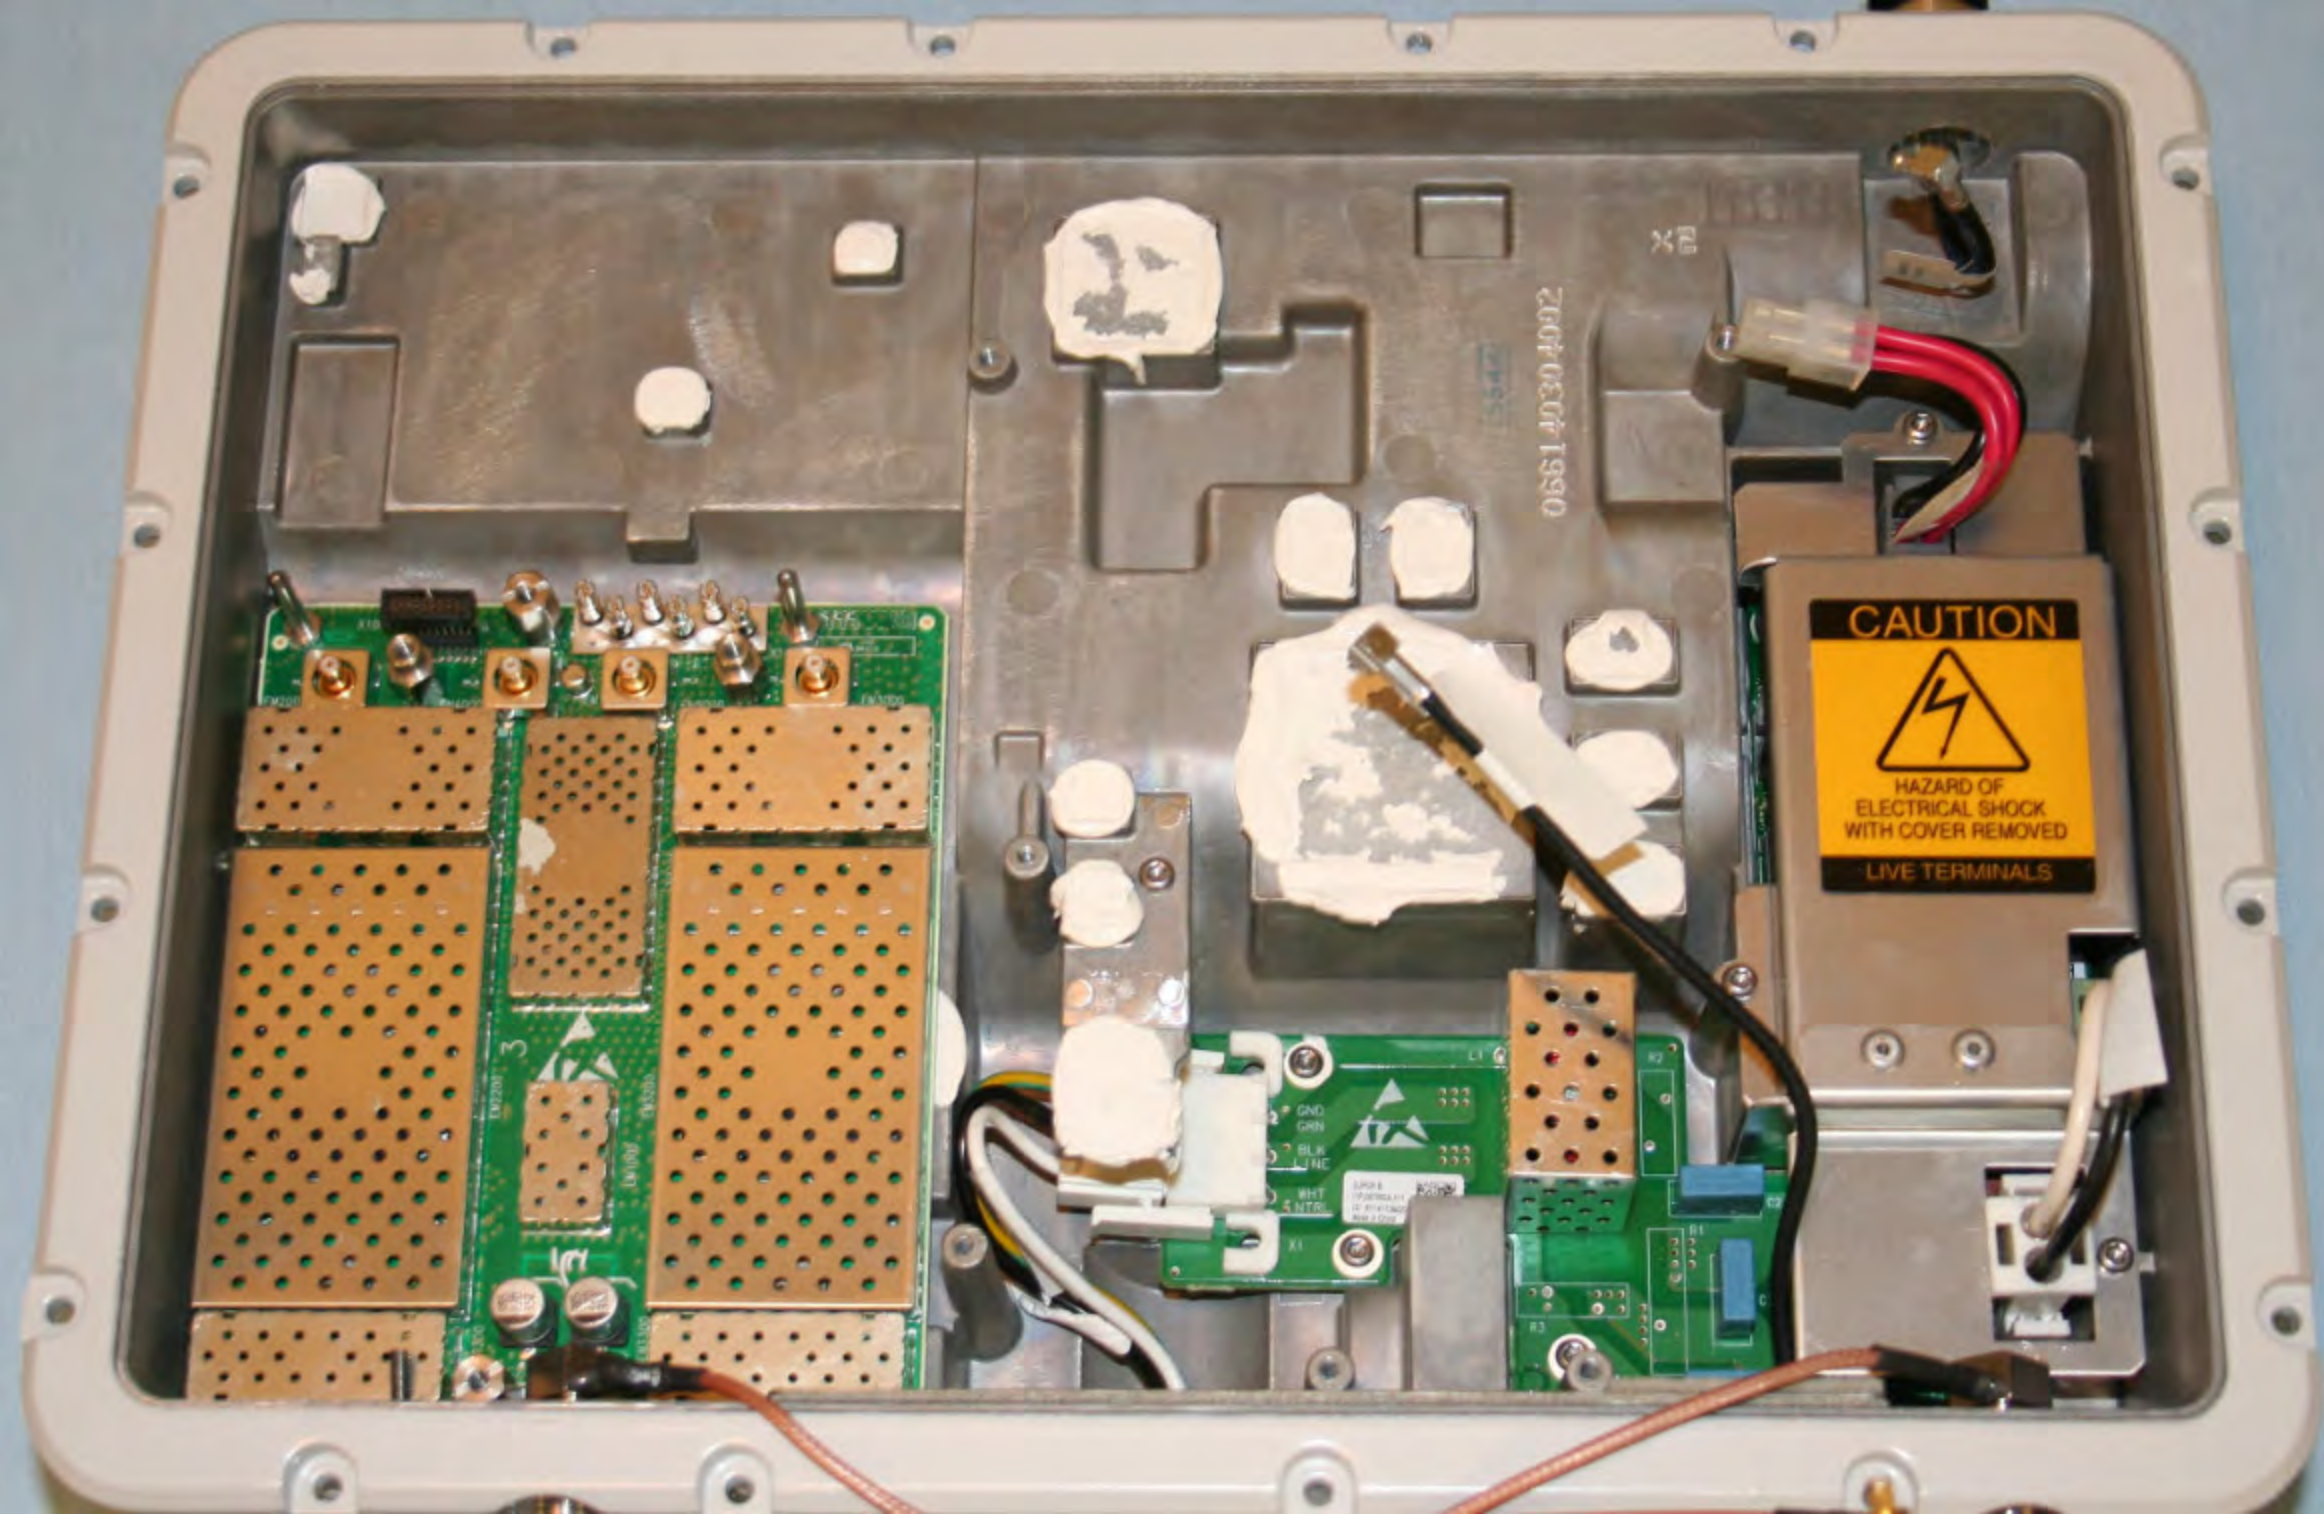

**CAUTION**  
  
HAZARD OF  
ELECTRICAL SHOCK  
WITH COVER REMOVED  
LIVE TERMINALS

FCN  
PASS

PLUG IN  
1A FUSE

PLUG IN  
1A FUSE

0661-4030-4092

**CAUTION**  
  
HAZARD OF  
ELECTRICAL SHOCK  
WITH COVER REMOVED  
**LIVE TERMINALS**