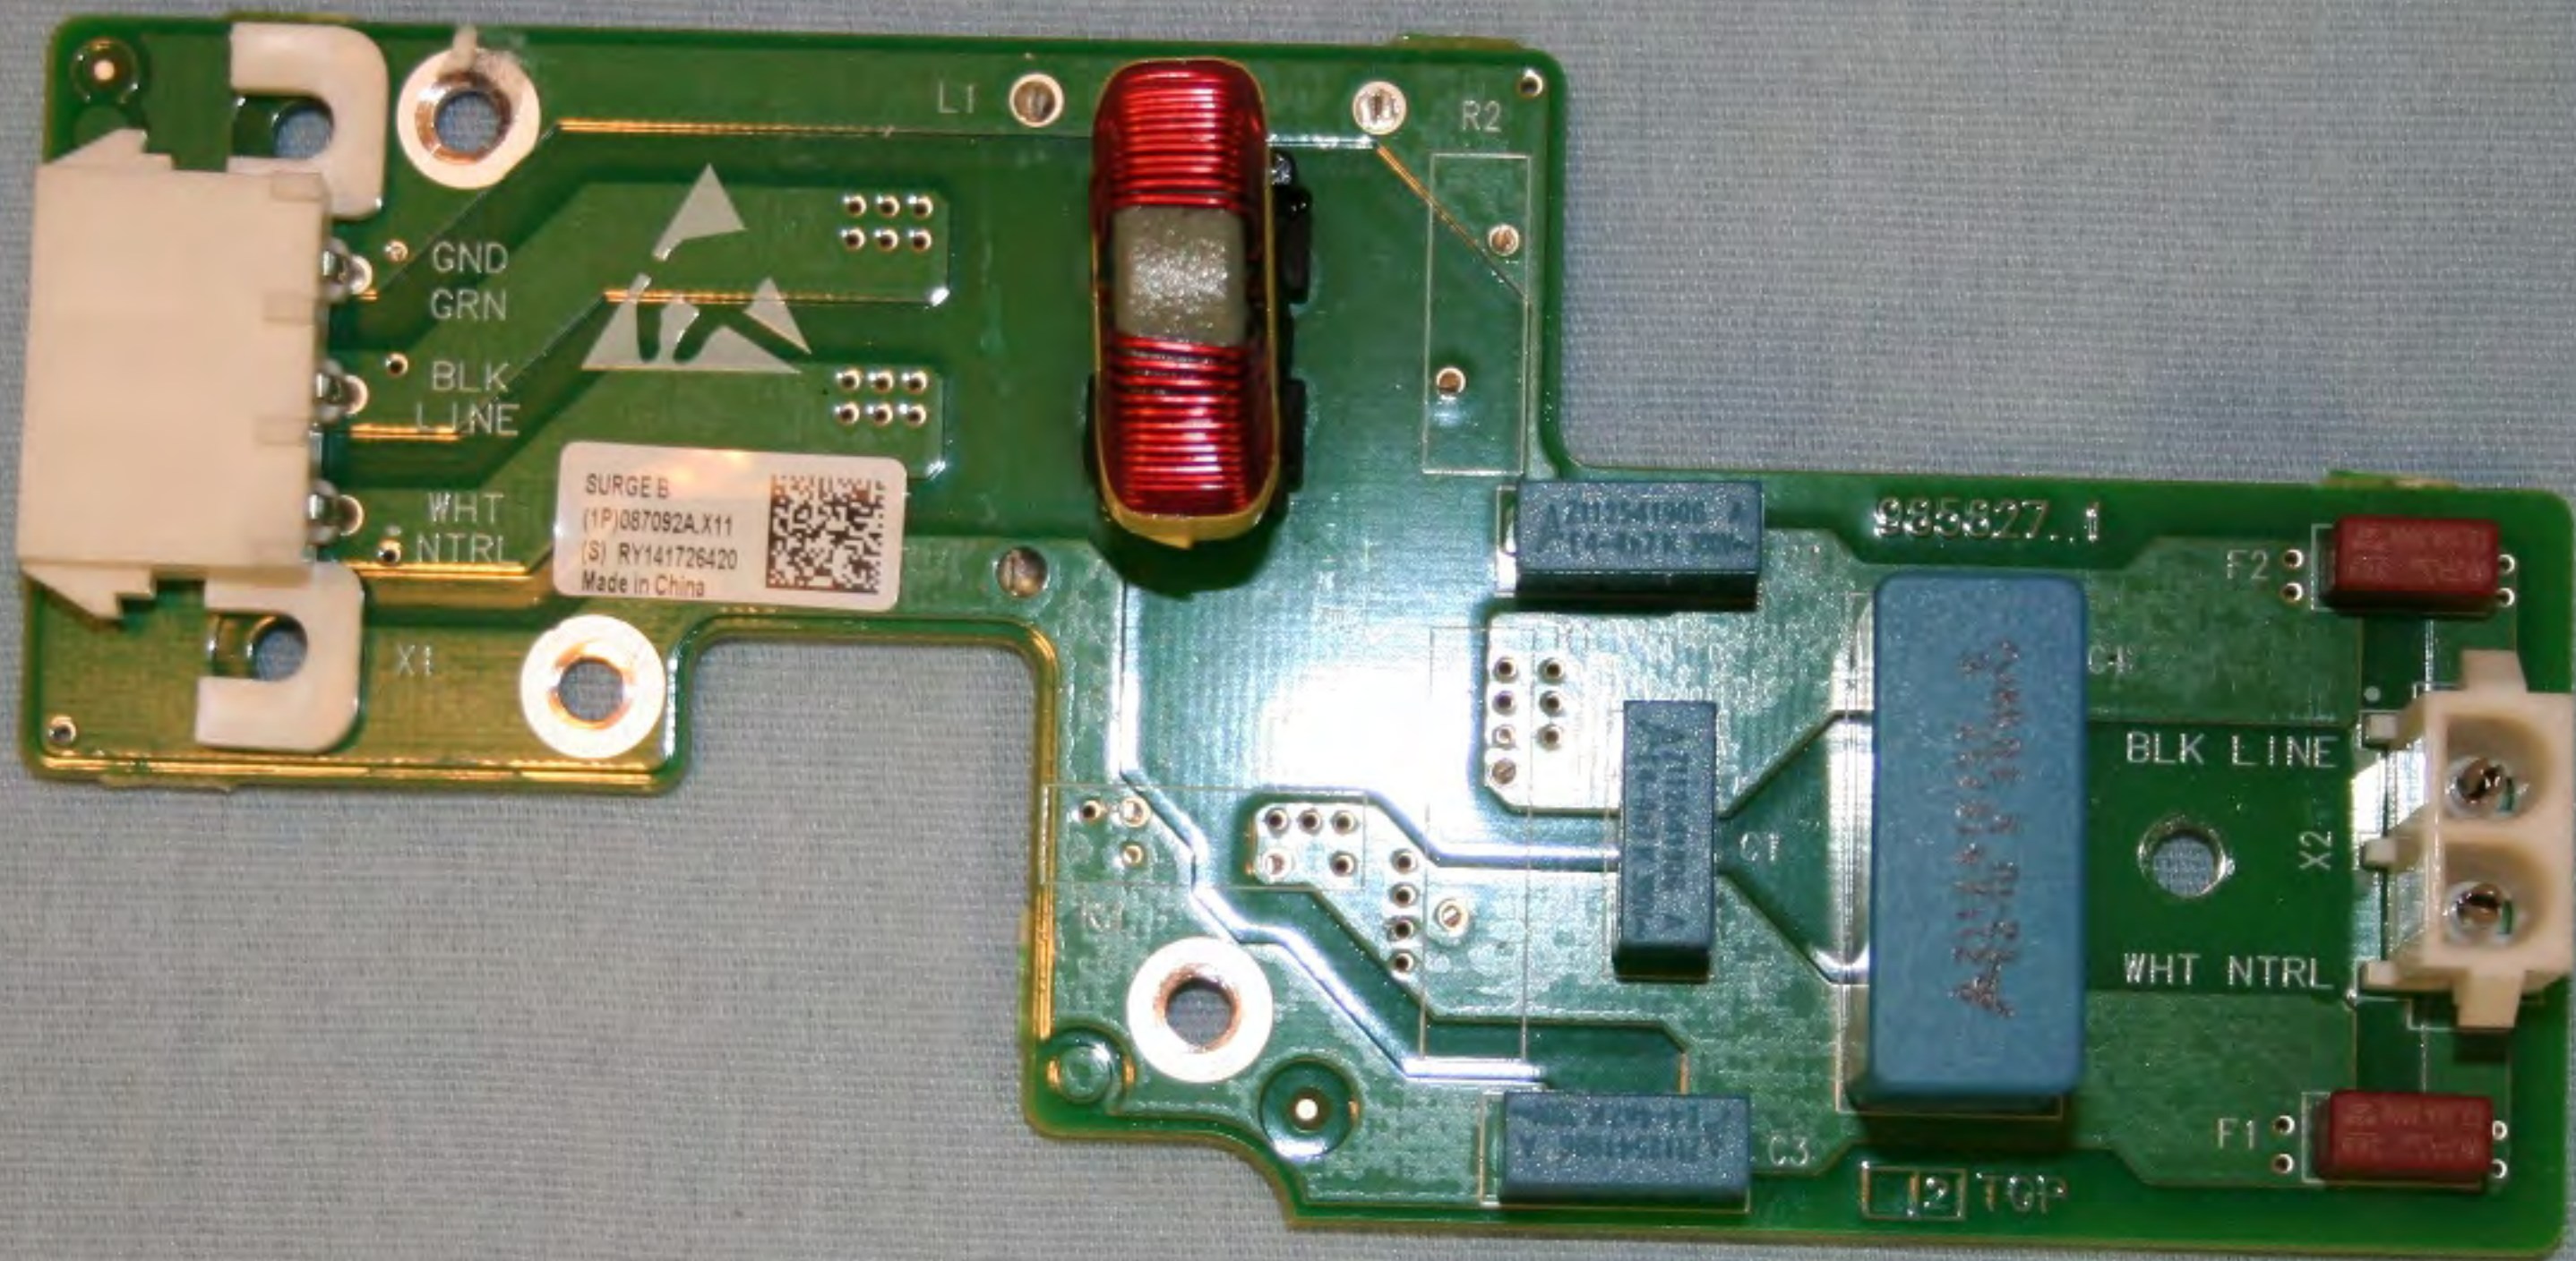

**CAUTION**  
  
HAZARD OF  
ELECTRICAL SHOCK  
WITH COVER REMOVED  
LIVE TERMINALS

FCN  
PASS

PLUG IN  
1A FUSE

PLUG IN  
1A FUSE

0661-4030-4092

**CAUTION**  
  
HAZARD OF  
ELECTRICAL SHOCK  
WITH COVER REMOVED  
**LIVE TERMINALS**

CC408651558  
2.5 13 / 48 B

P161688

GE99EB0745

CC408651120  
13849 - 44

PA  
CE