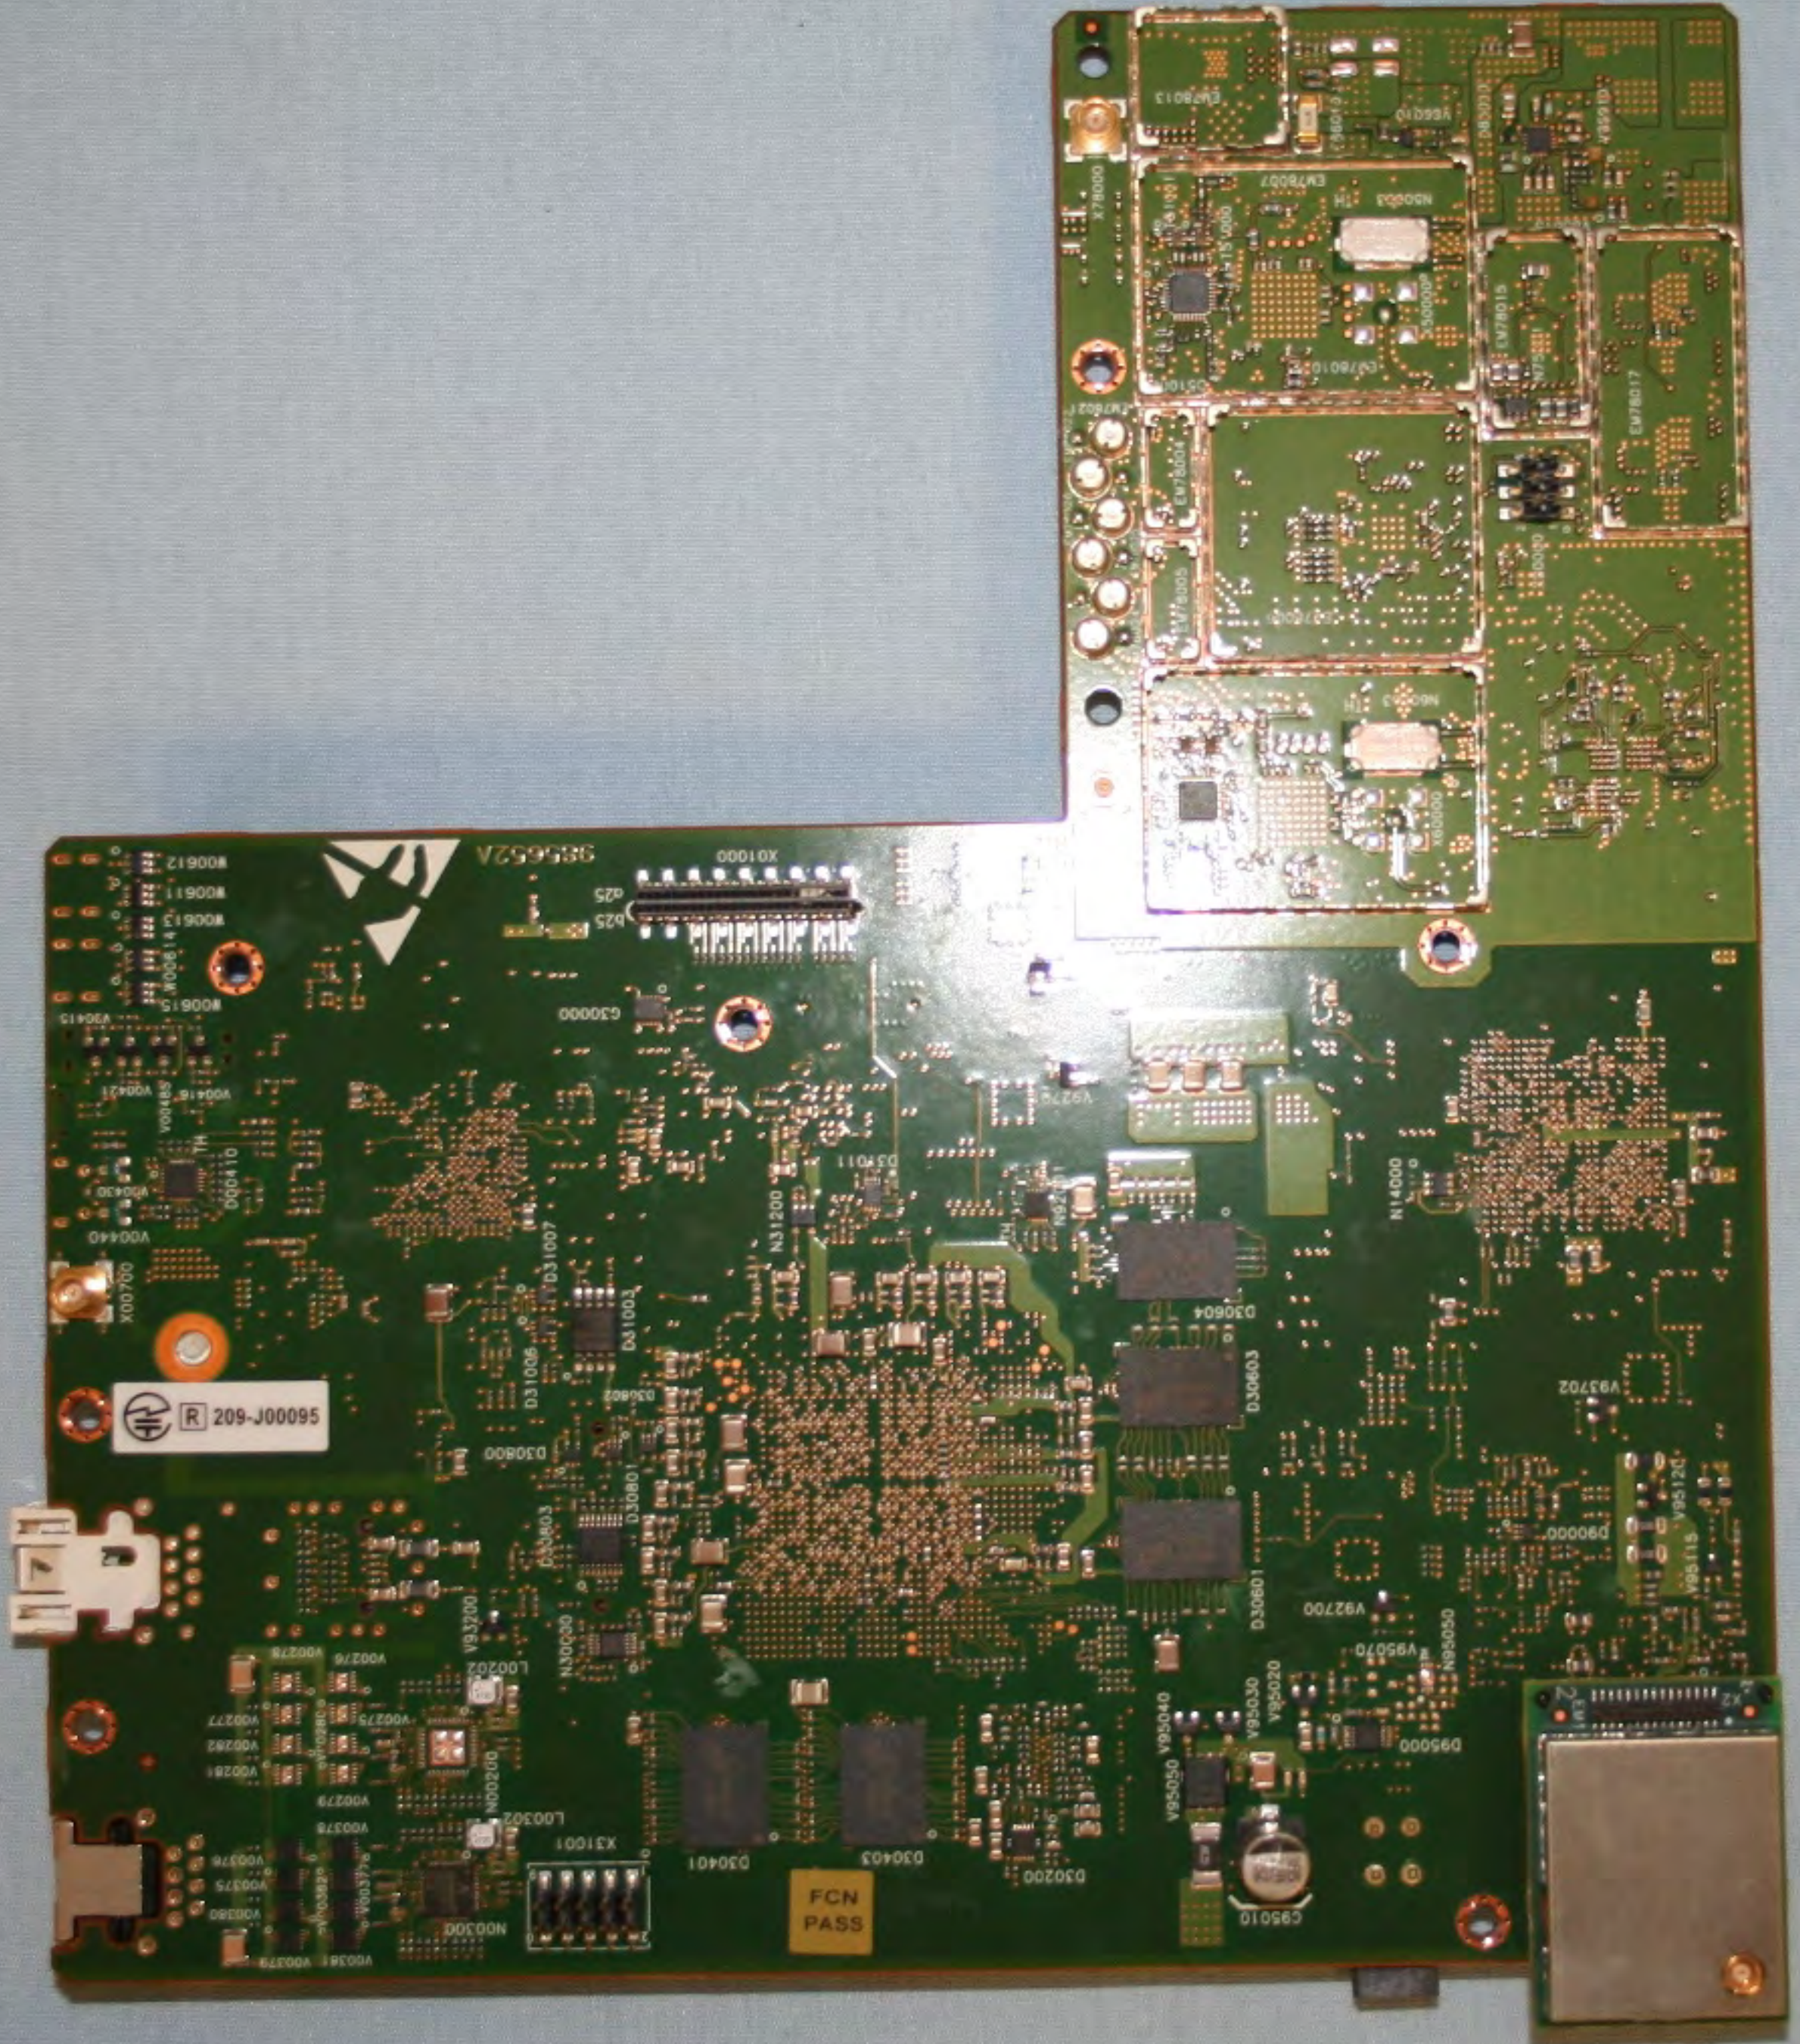

**CAUTION**  
  
HAZARD OF  
ELECTRICAL SHOCK  
WITH COVER REMOVED  
LIVE TERMINALS

FCN  
PASS

PLUG IN  
1A FUSE

PLUG IN  
1A FUSE

0661-4030-4092

**CAUTION**  
  
HAZARD OF  
ELECTRICAL SHOCK  
WITH COVER REMOVED  
**LIVE TERMINALS**

CC408651558  
2.5 13 / 48 B

P161688

GE99EB0745

CC408651120  
13849 - 44

PA  
CE