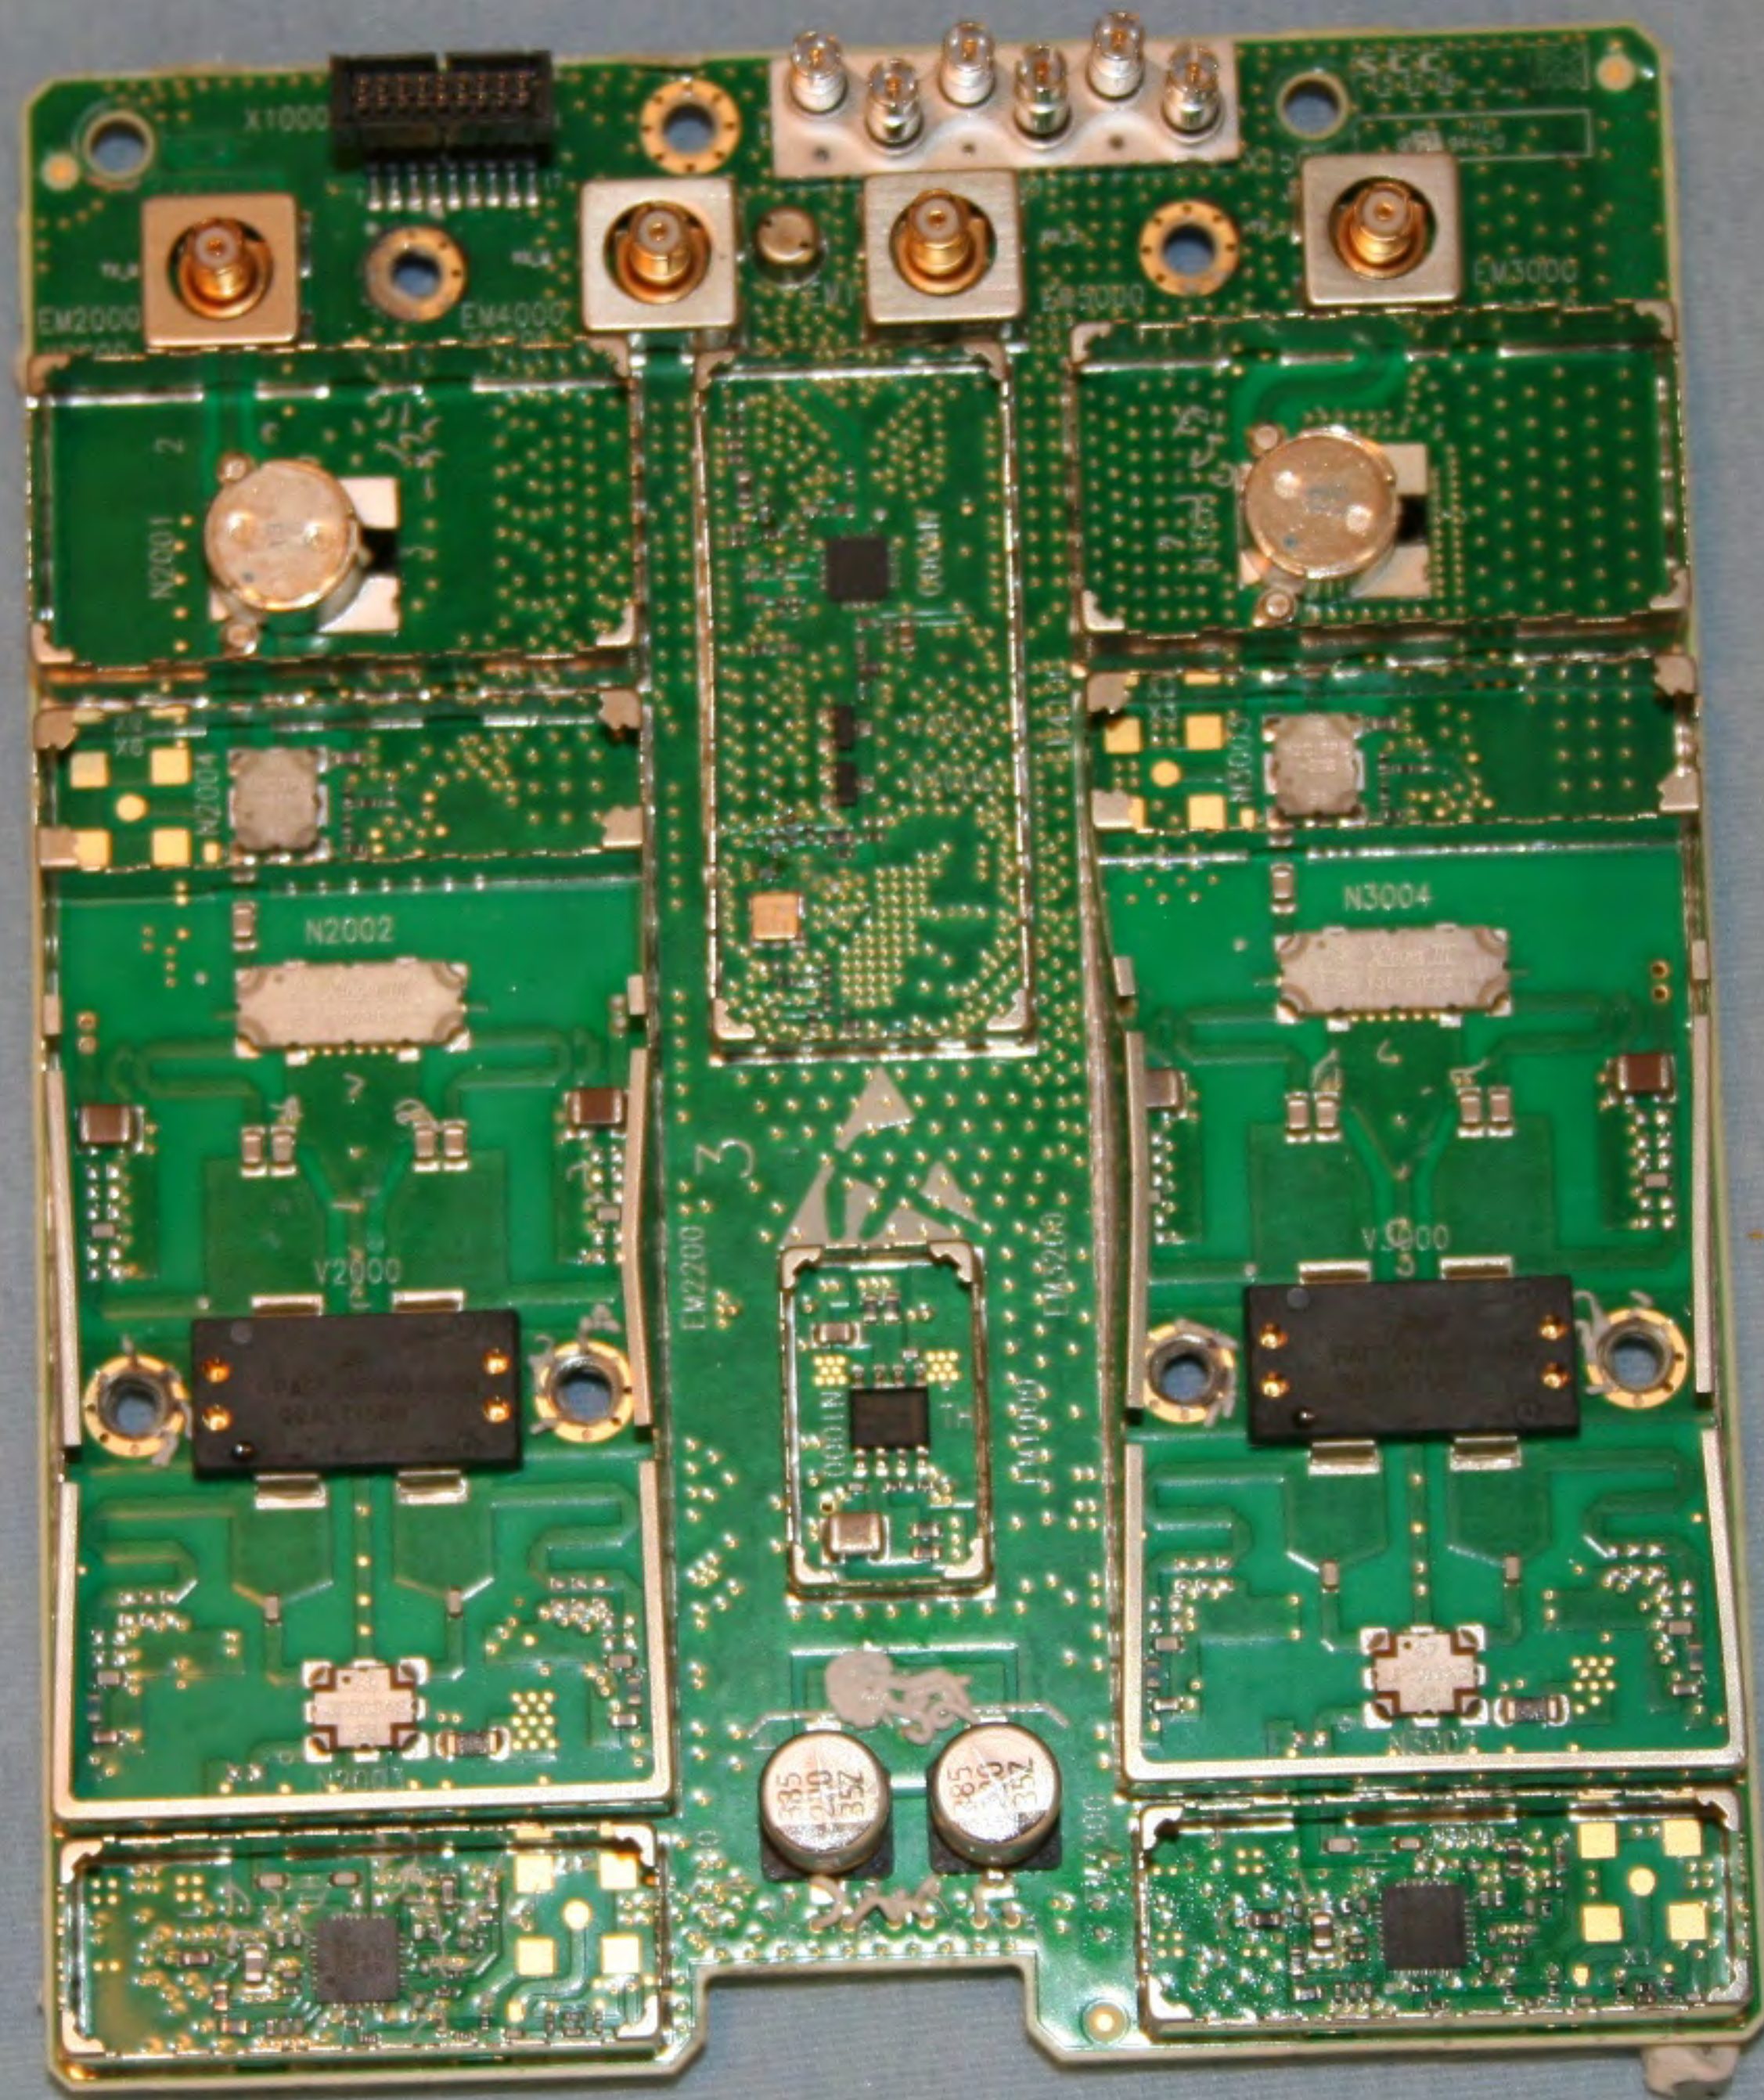

**CAUTION**  
  
HAZARD OF  
ELECTRICAL SHOCK  
WITH COVER REMOVED  
LIVE TERMINALS

FCN  
PASS

PLUG IN  
1A FUSE

PLUG IN  
1A FUSE

0661-4030-4092

**CAUTION**  
  
HAZARD OF  
ELECTRICAL SHOCK  
WITH COVER REMOVED  
**LIVE TERMINALS**

CC408651558  
2.5 13 / 48 B

P161688

GE99EB0745

CC408651120  
13849 - 44

PA  
CE