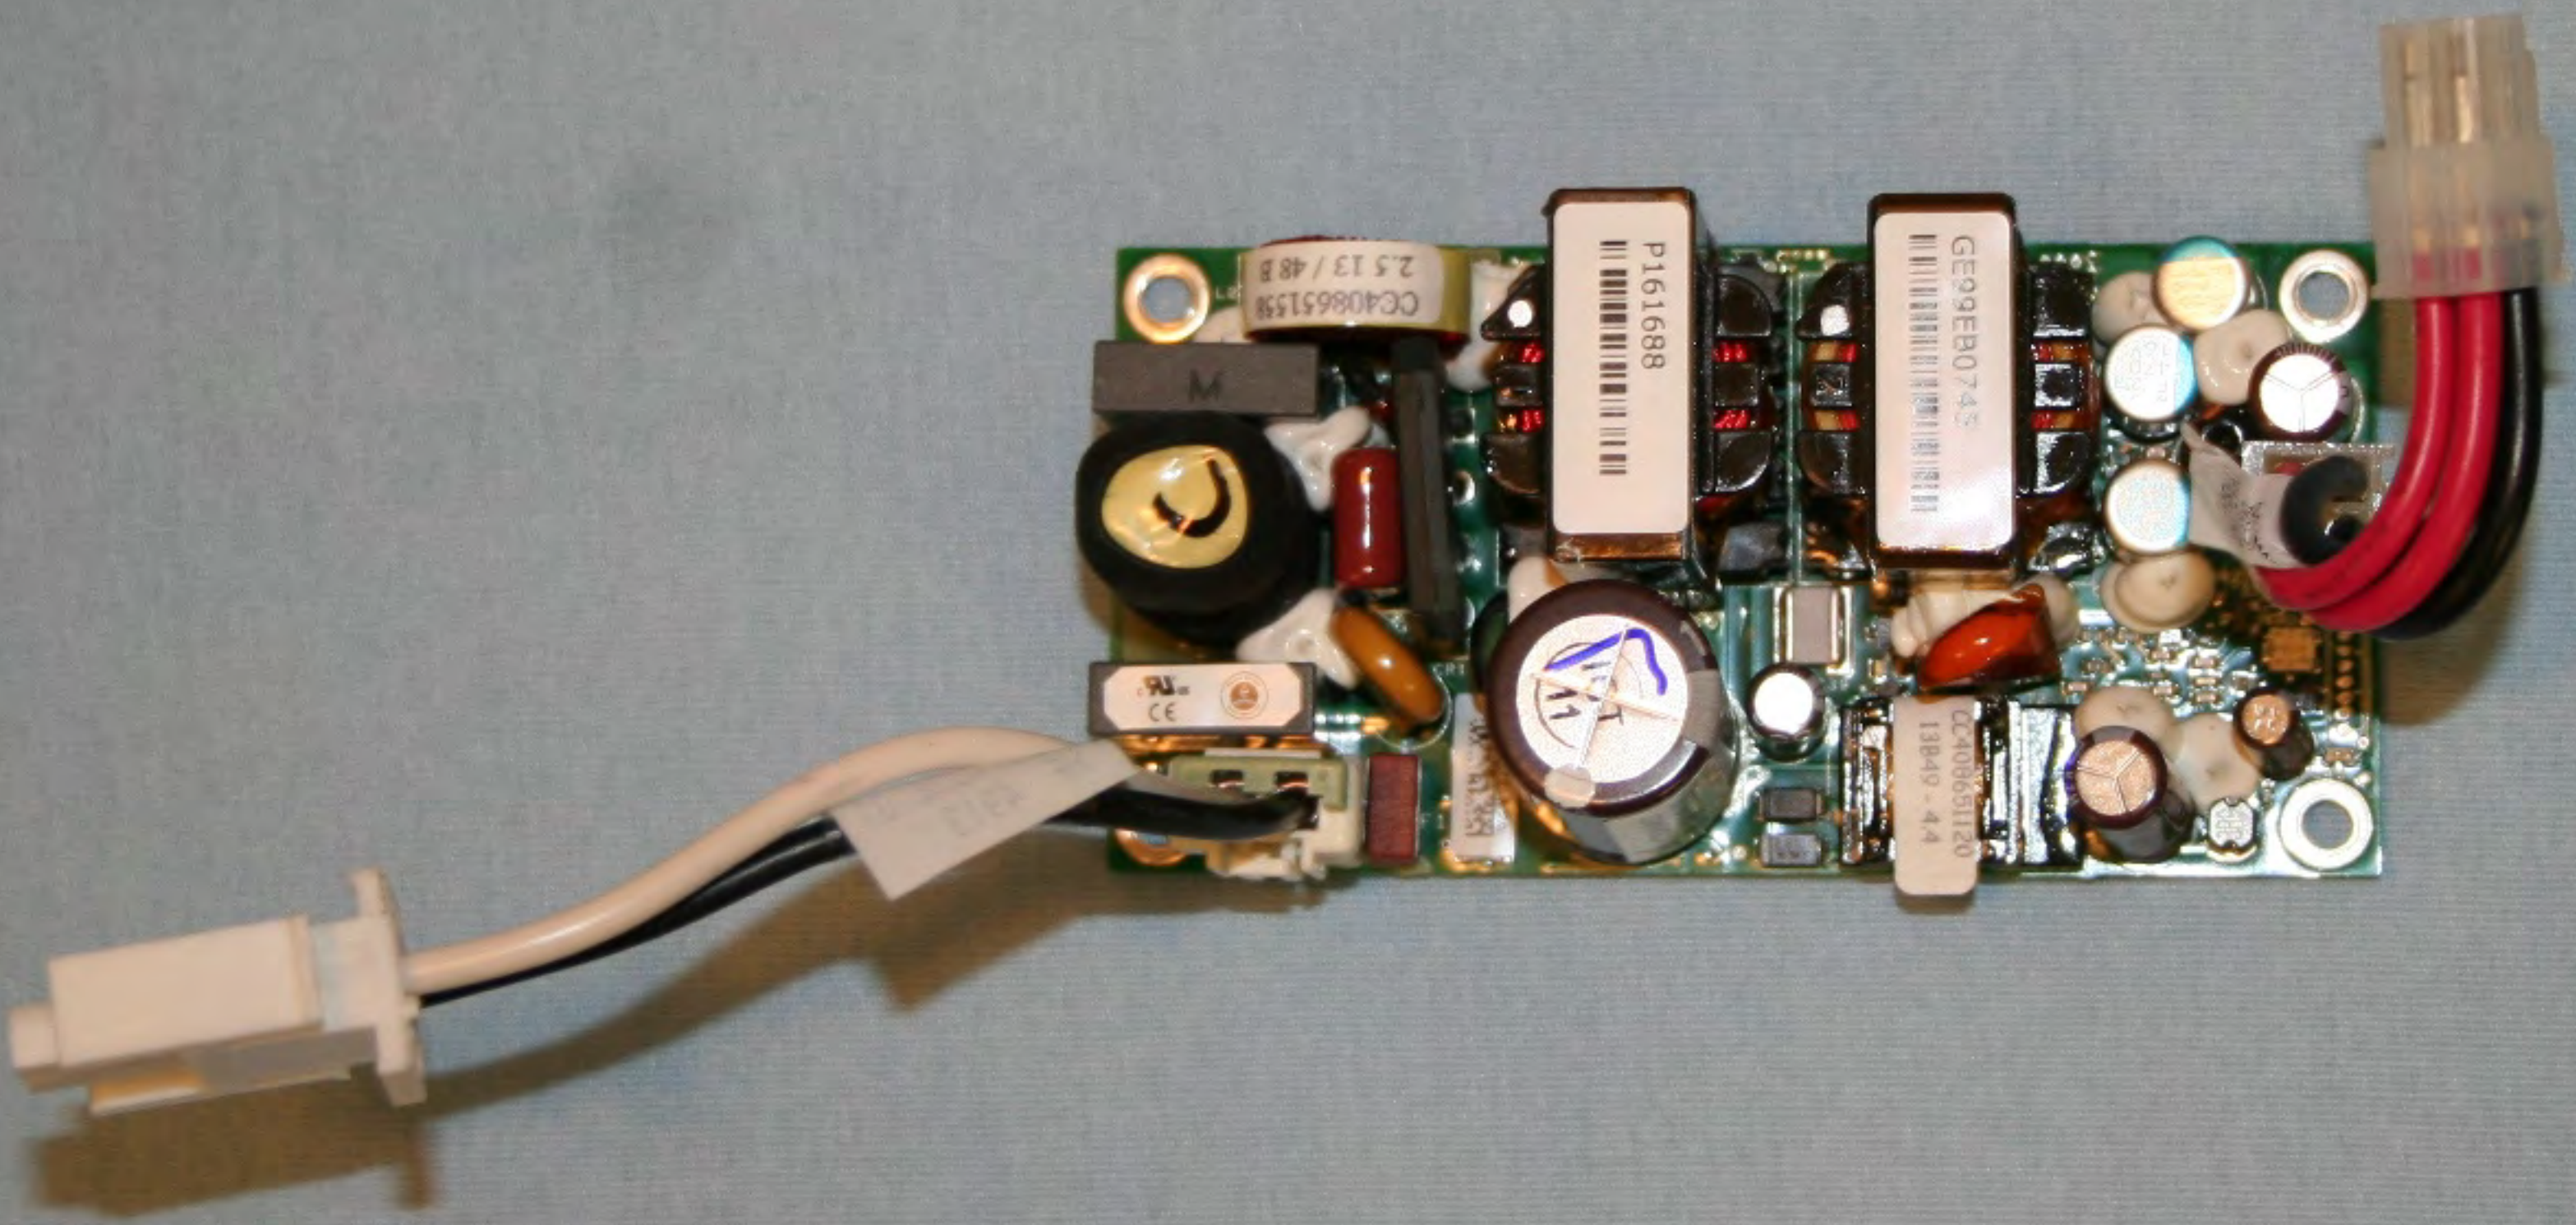

**CAUTION**  
  
HAZARD OF  
ELECTRICAL SHOCK  
WITH COVER REMOVED  
LIVE TERMINALS

FCN  
PASS

PLUG IN  
1A FUSE

PLUG IN  
1A FUSE

0661-4030-4092

**CAUTION**  
  
HAZARD OF  
ELECTRICAL SHOCK  
WITH COVER REMOVED  
**LIVE TERMINALS**

CC408651558  
2.5 13 / 48 B

P161688

GE99EB0745

CC408651120  
13849 - 44

PA  
CE