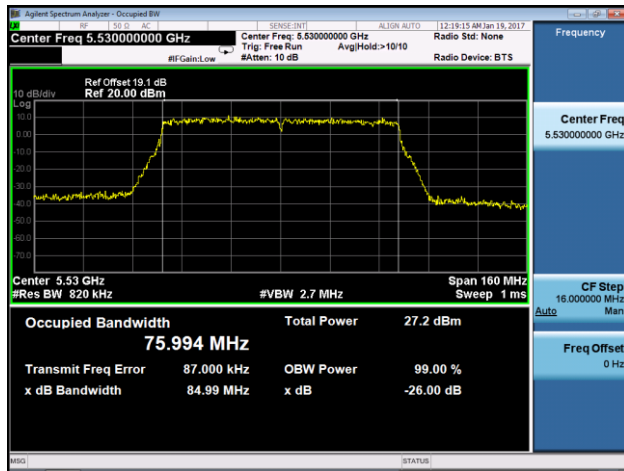

802.11ac-VHT80+80 26dB Bandwidth & 99% Bandwidth - Ant 0 + 1 + 2 + 3

Channel 106+122 (5530MHz) - Ant 0

Channel 106+122 (5530MHz) - Ant 1

Channel 106+122 (5610MHz) - Ant 2

Channel 106+122 (5610MHz) - Ant 3

802.11ac-VHT80+80 26dB Bandwidth & 99% Bandwidth - Ant 0 + 1 + 2 + 3

Channel 106+138 (5530MHz) - Ant 0

Channel 106+138 (5530MHz) - Ant 1

Channel 106+138 (5690MHz) - Ant 2

Channel 106+138 (5690MHz) - Ant 3

802.11ac-VHT80+80 26dB Bandwidth & 99% Bandwidth - Ant 0 + 1 + 2 + 3

Channel 106+155 (5530MHz) - Ant 0

Channel 106+155 (5530MHz) - Ant 1

Channel 106+155 (5775MHz) - Ant 2

Channel 106+155 (5775MHz) - Ant 3