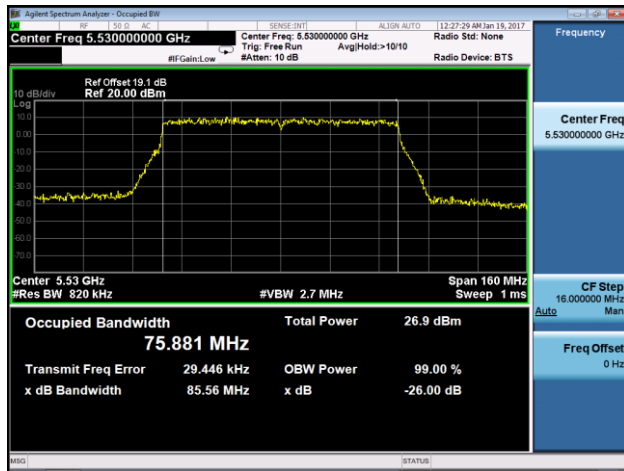

802.11ac-VHT80+80 26dB Bandwidth & 99% Bandwidth - Ant 0 + 1 + 2 + 3

Channel 106+138 (5530MHz) - Ant 0

Channel 106+138 (5530MHz) - Ant 1

Channel 106+138 (5690MHz) - Ant 2

Channel 106+138 (5690MHz) - Ant 3

802.11ac-VHT80+80 26dB Bandwidth & 99% Bandwidth - Ant 0 + 1 + 2 + 3

Channel 106+155 (5530MHz) - Ant 0

Channel 106+155 (5530MHz) - Ant 1

Channel 106+155 (5775MHz) - Ant 2

Channel 106+155 (5775MHz) - Ant 3