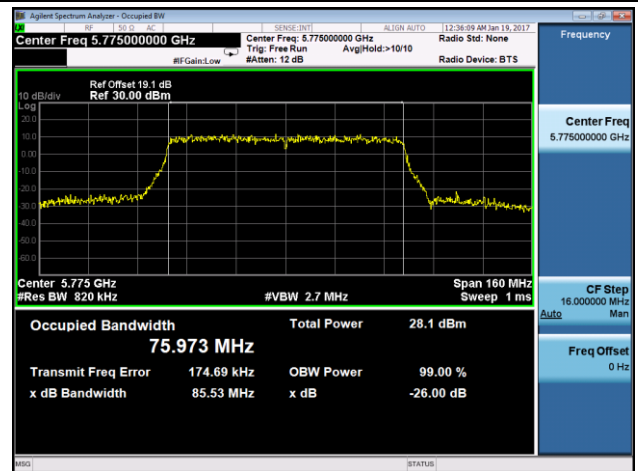

802.11ac-VHT80+80 26dB Bandwidth & 99% Bandwidth - Ant 0 + 1 + 2 + 3

Channel 138+155 (5690MHz) - Ant 0

Channel 138+155 (5690MHz) - Ant 1

Channel 138+155 (5775MHz) - Ant 2

Channel 138+155 (5775MHz) - Ant 3