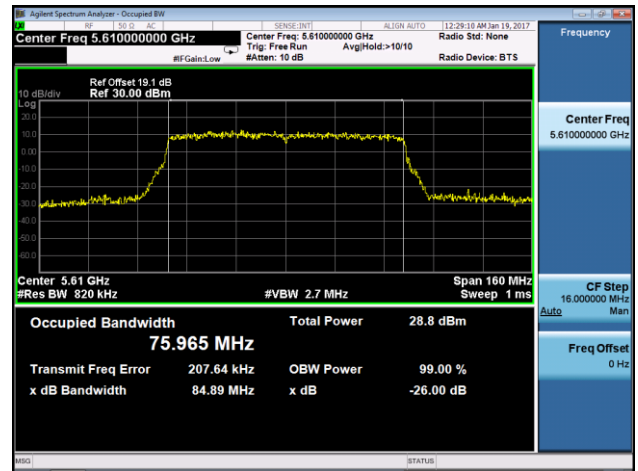

802.11ac-VHT80+80 26dB Bandwidth & 99% Bandwidth - Ant 0 + 1 + 2 + 3

Channel 106+155 (5530MHz) - Ant 0

Channel 106+155 (5530MHz) - Ant 1

Channel 106+155 (5775MHz) - Ant 2

Channel 106+155 (5775MHz) - Ant 3

802.11ac-VHT80+80 26dB Bandwidth & 99% Bandwidth - Ant 0 + 1 + 2 + 3

Channel 122+138 (5610MHz) - Ant 0

Channel 122+138 (5610MHz) - Ant 1

Channel 122+138 (5690MHz) - Ant 2

Channel 122+138 (5690MHz) - Ant 3