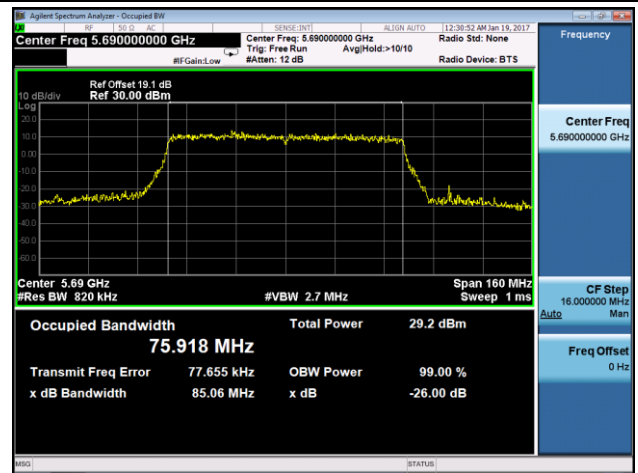

802.11ac-VHT80+80 26dB Bandwidth & 99% Bandwidth - Ant 0 + 1 + 2 + 3

Channel 122+138 (5610MHz) - Ant 0

Channel 122+138 (5610MHz) - Ant 1

Channel 122+138 (5690MHz) - Ant 2

Channel 122+138 (5690MHz) - Ant 3

802.11ac-VHT80+80 26dB Bandwidth & 99% Bandwidth - Ant 0 + 1 + 2 + 3

Channel 122+155 (5610MHz) - Ant 0

Channel 122+155 (5610MHz) - Ant 1

Channel 122+155 (5775MHz) - Ant 2

Channel 122+155 (5775MHz) - Ant 3