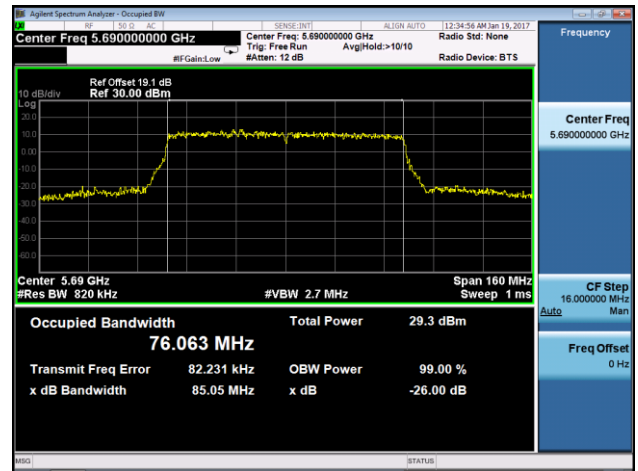

802.11ac-VHT80+80 26dB Bandwidth & 99% Bandwidth - Ant 0 + 1 + 2 + 3

Channel 122+138 (5610MHz) - Ant 0

Channel 122+138 (5610MHz) - Ant 1

Channel 122+138 (5690MHz) - Ant 2

Channel 122+138 (5690MHz) - Ant 3

802.11ac-VHT80+80 26dB Bandwidth & 99% Bandwidth - Ant 0 + 1 + 2 + 3

Channel 122+155 (5610MHz) - Ant 0

Channel 122+155 (5610MHz) - Ant 1

Channel 122+155 (5775MHz) - Ant 2

Channel 122+155 (5775MHz) - Ant 3

802.11ac-VHT80+80 26dB Bandwidth & 99% Bandwidth - Ant 0 + 1 + 2 + 3

Channel 138+155 (5690MHz) - Ant 0

Channel 138+155 (5690MHz) - Ant 1

Channel 138+155 (5775MHz) - Ant 2

Channel 138+155 (5775MHz) - Ant 3