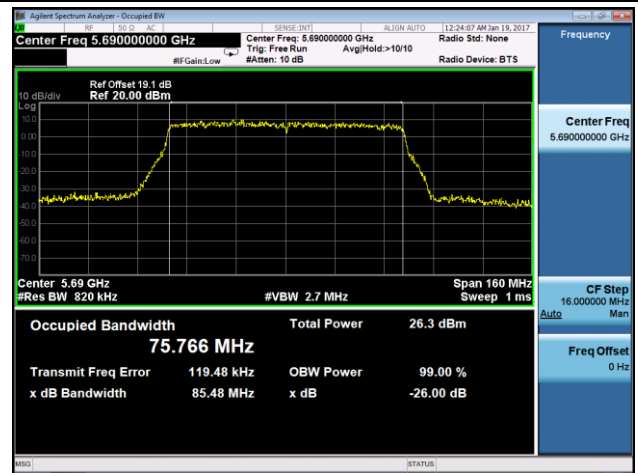

802.11ac-VHT80+80 26dB Bandwidth & 99% Bandwidth - Ant 0 + 1 + 2 + 3

Channel 106+138 (5530MHz) - Ant 0

Channel 106+138 (5530MHz) - Ant 1

Channel 106+138 (5690MHz) - Ant 2

Channel 106+138 (5690MHz) - Ant 3

802.11ac-VHT80+80 26dB Bandwidth & 99% Bandwidth - Ant 0 + 1 + 2 + 3

Channel 106+155 (5530MHz) - Ant 0

Channel 106+155 (5530MHz) - Ant 1

Channel 106+155 (5775MHz) - Ant 2

Channel 106+155 (5775MHz) - Ant 3

802.11ac-VHT80+80 26dB Bandwidth & 99% Bandwidth - Ant 0 + 1 + 2 + 3

Channel 122+138 (5610MHz) - Ant 0

Channel 122+138 (5610MHz) - Ant 1

Channel 122+138 (5690MHz) - Ant 2

Channel 122+138 (5690MHz) - Ant 3