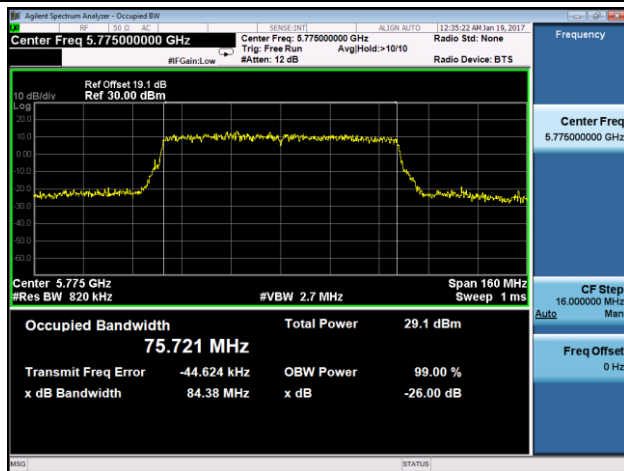

802.11ac-VHT80+80 26dB Bandwidth & 99% Bandwidth - Ant 0 + 1 + 2 + 3

Channel 138+155 (5690MHz) - Ant 0

Channel 138+155 (5690MHz) - Ant 1

Channel 138+155 (5775MHz) - Ant 2

Channel 138+155 (5775MHz) - Ant 3