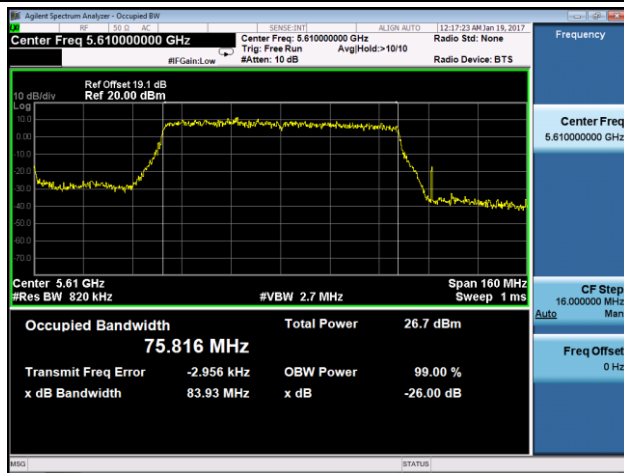

802.11ac-VHT80+80 26dB Bandwidth & 99% Bandwidth - Ant 0 + 1 + 2 + 3

Channel 106+122 (5530MHz) - Ant 0

Channel 106+122 (5530MHz) - Ant 1

Channel 106+122 (5610MHz) - Ant 2

Channel 106+122 (5610MHz) - Ant 3

802.11ac-VHT80+80 26dB Bandwidth & 99% Bandwidth - Ant 0 + 1 + 2 + 3

Channel 106+138 (5530MHz) - Ant 0

Channel 106+138 (5530MHz) - Ant 1

Channel 106+138 (5690MHz) - Ant 2

Channel 106+138 (5690MHz) - Ant 3

802.11ac-VHT80+80 26dB Bandwidth & 99% Bandwidth - Ant 0 + 1 + 2 + 3

Channel 106+155 (5530MHz) - Ant 0

Channel 106+155 (5530MHz) - Ant 1

Channel 106+155 (5775MHz) - Ant 2

Channel 106+155 (5775MHz) - Ant 3