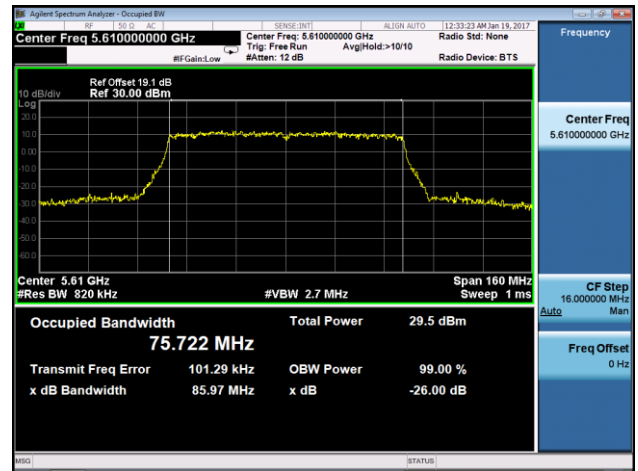

802.11ac-VHT80+80 26dB Bandwidth & 99% Bandwidth - Ant 0 + 1 + 2 + 3

Channel 122+138 (5610MHz) - Ant 0

Channel 122+138 (5610MHz) - Ant 1

Channel 122+138 (5690MHz) - Ant 2

Channel 122+138 (5690MHz) - Ant 3

802.11ac-VHT80+80 26dB Bandwidth & 99% Bandwidth - Ant 0 + 1 + 2 + 3

Channel 122+155 (5610MHz) - Ant 0

Channel 122+155 (5610MHz) - Ant 1

Channel 122+155 (5775MHz) - Ant 2

Channel 122+155 (5775MHz) - Ant 3