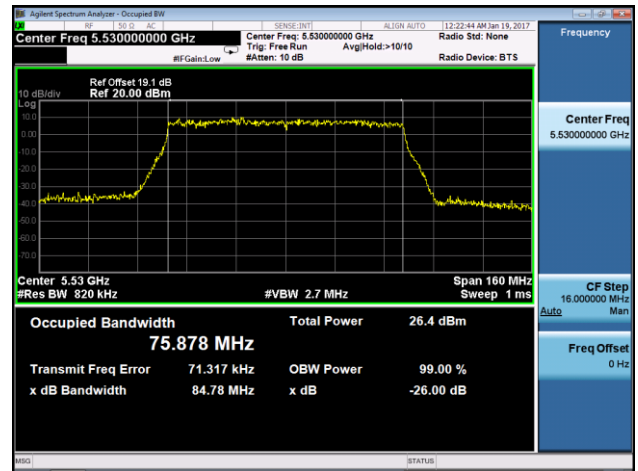

802.11ac-VHT80+80 26dB Bandwidth & 99% Bandwidth - Ant 0 + 1 + 2 + 3

Channel 106+122 (5530MHz) - Ant 0

Channel 106+122 (5530MHz) - Ant 1

Channel 106+122 (5610MHz) - Ant 2

Channel 106+122 (5610MHz) - Ant 3

802.11ac-VHT80+80 26dB Bandwidth & 99% Bandwidth - Ant 0 + 1 + 2 + 3

Channel 106+138 (5530MHz) - Ant 0

Channel 106+138 (5530MHz) - Ant 1

Channel 106+138 (5690MHz) - Ant 2

Channel 106+138 (5690MHz) - Ant 3