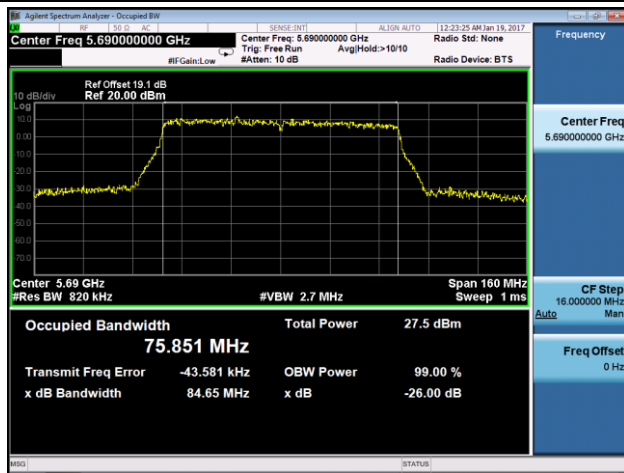

802.11ac-VHT80+80 26dB Bandwidth & 99% Bandwidth - Ant 0 + 1 + 2 + 3

Channel 106+122 (5530MHz) - Ant 0

Channel 106+122 (5530MHz) - Ant 1

Channel 106+122 (5610MHz) - Ant 2

Channel 106+122 (5610MHz) - Ant 3

802.11ac-VHT80+80 26dB Bandwidth & 99% Bandwidth - Ant 0 + 1 + 2 + 3

Channel 106+138 (5530MHz) - Ant 0

Channel 106+138 (5530MHz) - Ant 1

Channel 106+138 (5690MHz) - Ant 2

Channel 106+138 (5690MHz) - Ant 3

802.11ac-VHT80+80 26dB Bandwidth & 99% Bandwidth - Ant 0 + 1 + 2 + 3

Channel 106+155 (5530MHz) - Ant 0

Channel 106+155 (5530MHz) - Ant 1

Channel 106+155 (5775MHz) - Ant 2

Channel 106+155 (5775MHz) - Ant 3