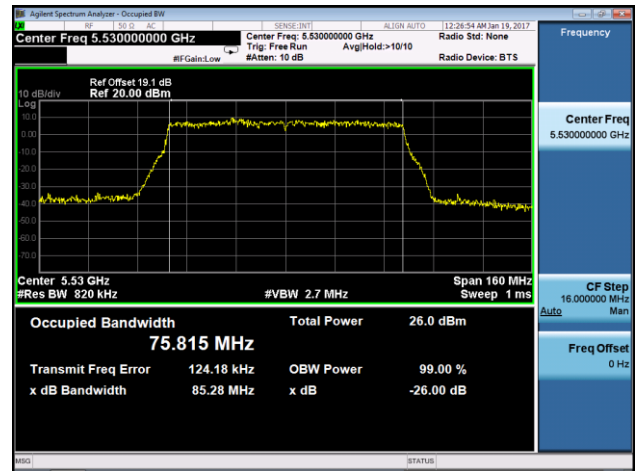

802.11ac-VHT80+80 26dB Bandwidth & 99% Bandwidth - Ant 0 + 1 + 2 + 3

Channel 106+138 (5530MHz) - Ant 0

Channel 106+138 (5530MHz) - Ant 1

Channel 106+138 (5690MHz) - Ant 2

Channel 106+138 (5690MHz) - Ant 3

802.11ac-VHT80+80 26dB Bandwidth & 99% Bandwidth - Ant 0 + 1 + 2 + 3

Channel 106+155 (5530MHz) - Ant 0

Channel 106+155 (5530MHz) - Ant 1

Channel 106+155 (5775MHz) - Ant 2

Channel 106+155 (5775MHz) - Ant 3