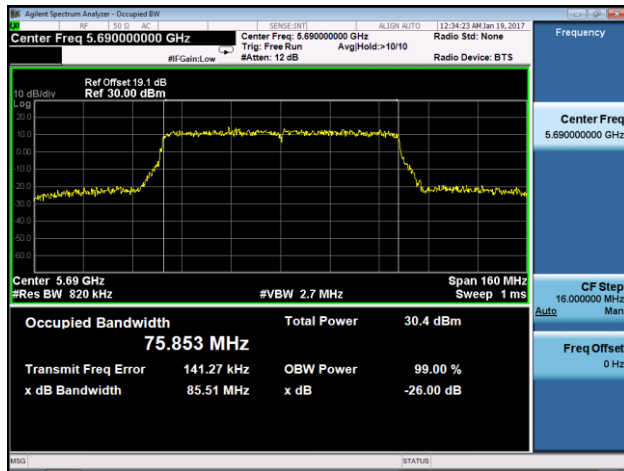

802.11ac-VHT80+80 26dB Bandwidth & 99% Bandwidth - Ant 0 + 1 + 2 + 3

Channel 122+155 (5610MHz) - Ant 0

Channel 122+155 (5610MHz) - Ant 1

Channel 122+155 (5775MHz) - Ant 2

Channel 122+155 (5775MHz) - Ant 3

802.11ac-VHT80+80 26dB Bandwidth & 99% Bandwidth - Ant 0 + 1 + 2 + 3

Channel 138+155 (5690MHz) - Ant 0

Channel 138+155 (5690MHz) - Ant 1

Channel 138+155 (5775MHz) - Ant 2

Channel 138+155 (5775MHz) - Ant 3