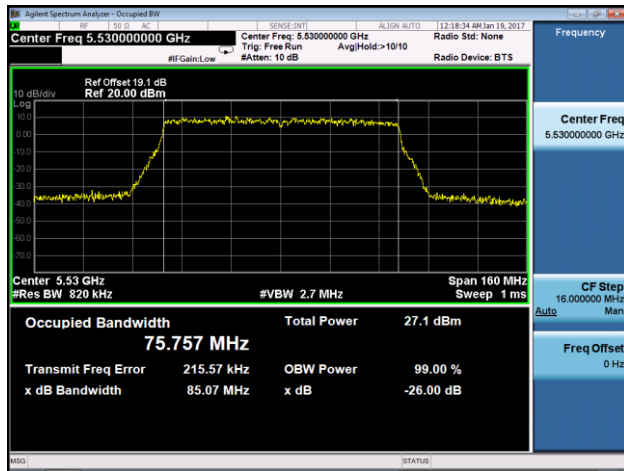

802.11ac-VHT80+80 26dB Bandwidth & 99% Bandwidth - Ant 0 + 1 + 2 + 3

Channel 106+122 (5530MHz) - Ant 0

Channel 106+122 (5530MHz) - Ant 1

Channel 106+122 (5610MHz) - Ant 2

Channel 106+122 (5610MHz) - Ant 3

802.11ac-VHT80+80 26dB Bandwidth & 99% Bandwidth - Ant 0 + 1 + 2 + 3

Channel 106+138 (5530MHz) - Ant 0

Channel 106+138 (5530MHz) - Ant 1

Channel 106+138 (5690MHz) - Ant 2

Channel 106+138 (5690MHz) - Ant 3

802.11ac-VHT80+80 26dB Bandwidth & 99% Bandwidth - Ant 0 + 1 + 2 + 3

Channel 106+155 (5530MHz) - Ant 0

Channel 106+155 (5530MHz) - Ant 1

Channel 106+155 (5775MHz) - Ant 2

Channel 106+155 (5775MHz) - Ant 3