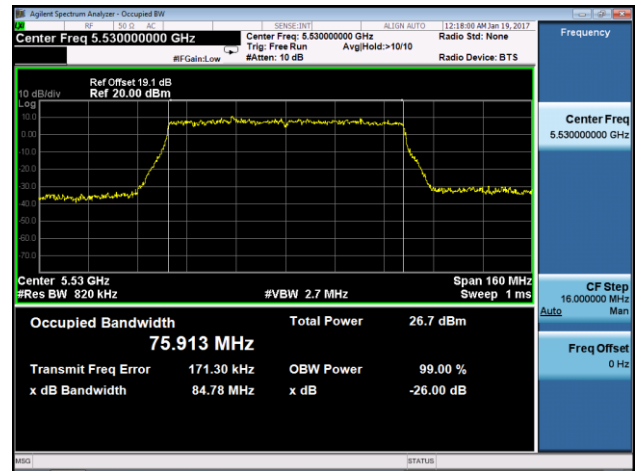

802.11ac-VHT80+80 26dB Bandwidth & 99% Bandwidth - Ant 0 + 1 + 2 + 3

Channel 106+122 (5530MHz) - Ant 0

Channel 106+122 (5530MHz) - Ant 1

Channel 106+122 (5610MHz) - Ant 2

Channel 106+122 (5610MHz) - Ant 3

802.11ac-VHT80+80 26dB Bandwidth & 99% Bandwidth - Ant 0 + 1 + 2 + 3

Channel 106+138 (5530MHz) - Ant 0

Channel 106+138 (5530MHz) - Ant 1

Channel 106+138 (5690MHz) - Ant 2

Channel 106+138 (5690MHz) - Ant 3

802.11ac-VHT80+80 26dB Bandwidth & 99% Bandwidth - Ant 0 + 1 + 2 + 3

Channel 106+155 (5530MHz) - Ant 0

Channel 106+155 (5530MHz) - Ant 1

Channel 106+155 (5775MHz) - Ant 2

Channel 106+155 (5775MHz) - Ant 3