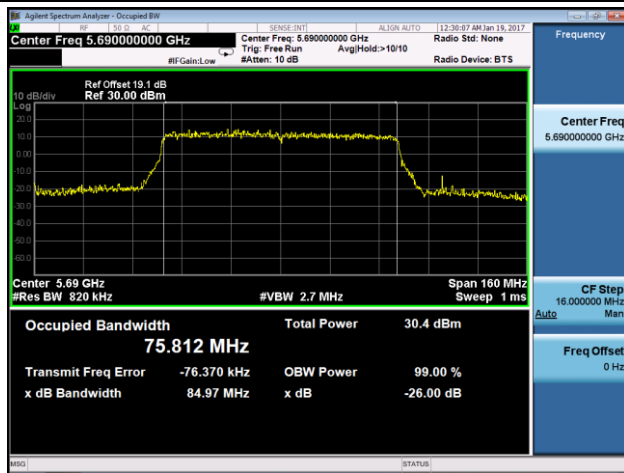

802.11ac-VHT80+80 26dB Bandwidth & 99% Bandwidth - Ant 0 + 1 + 2 + 3

Channel 122+138 (5610MHz) - Ant 0

Channel 122+138 (5610MHz) - Ant 1

Channel 122+138 (5690MHz) - Ant 2

Channel 122+138 (5690MHz) - Ant 3

802.11ac-VHT80+80 26dB Bandwidth & 99% Bandwidth - Ant 0 + 1 + 2 + 3

Channel 122+155 (5610MHz) - Ant 0

Channel 122+155 (5610MHz) - Ant 1

Channel 122+155 (5775MHz) - Ant 2

Channel 122+155 (5775MHz) - Ant 3