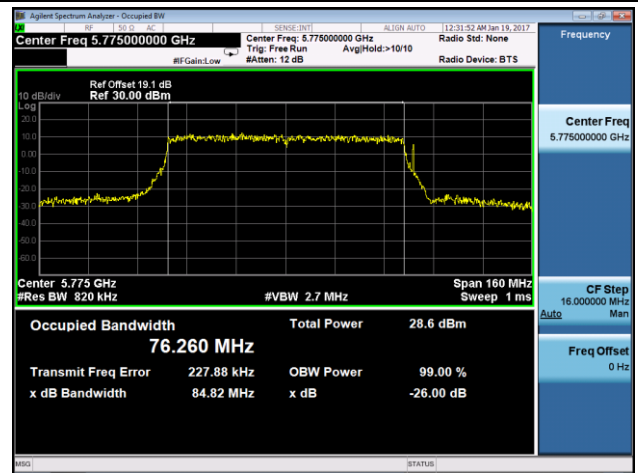

802.11ac-VHT80+80 26dB Bandwidth & 99% Bandwidth - Ant 0 + 1 + 2 + 3

Channel 122+155 (5610MHz) - Ant 0

Channel 122+155 (5610MHz) - Ant 1

Channel 122+155 (5775MHz) - Ant 2

Channel 122+155 (5775MHz) - Ant 3

802.11ac-VHT80+80 26dB Bandwidth & 99% Bandwidth - Ant 0 + 1 + 2 + 3

Channel 138+155 (5690MHz) - Ant 0

Channel 138+155 (5690MHz) - Ant 1

Channel 138+155 (5775MHz) - Ant 2

Channel 138+155 (5775MHz) - Ant 3