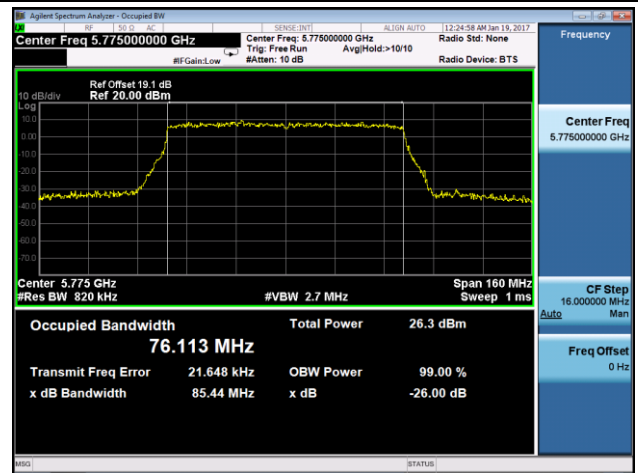

802.11ac-VHT80+80 26dB Bandwidth & 99% Bandwidth - Ant 0 + 1 + 2 + 3

Channel 106+138 (5530MHz) - Ant 0

Channel 106+138 (5530MHz) - Ant 1

Channel 106+138 (5690MHz) - Ant 2

Channel 106+138 (5690MHz) - Ant 3

802.11ac-VHT80+80 26dB Bandwidth & 99% Bandwidth - Ant 0 + 1 + 2 + 3

Channel 106+155 (5530MHz) - Ant 0

Channel 106+155 (5530MHz) - Ant 1

Channel 106+155 (5775MHz) - Ant 2

Channel 106+155 (5775MHz) - Ant 3

802.11ac-VHT80+80 26dB Bandwidth & 99% Bandwidth - Ant 0 + 1 + 2 + 3

Channel 122+138 (5610MHz) - Ant 0

Channel 122+138 (5610MHz) - Ant 1

Channel 122+138 (5690MHz) - Ant 2

Channel 122+138 (5690MHz) - Ant 3