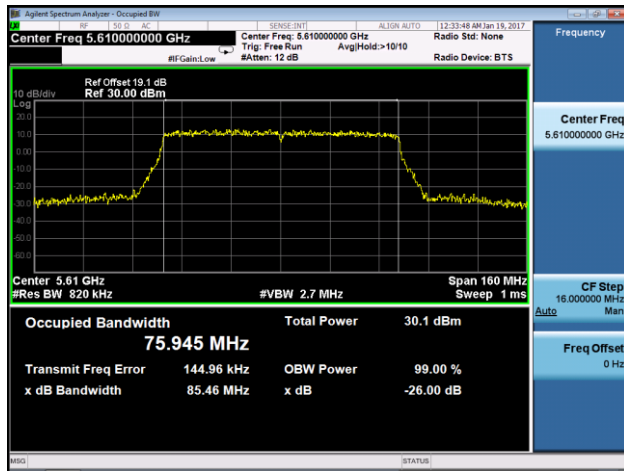

802.11ac-VHT80+80 26dB Bandwidth & 99% Bandwidth - Ant 0 + 1 + 2 + 3

Channel 122+138 (5610MHz) - Ant 0

Channel 122+138 (5610MHz) - Ant 1

Channel 122+138 (5690MHz) - Ant 2

Channel 122+138 (5690MHz) - Ant 3

802.11ac-VHT80+80 26dB Bandwidth & 99% Bandwidth - Ant 0 + 1 + 2 + 3

Channel 122+155 (5610MHz) - Ant 0

Channel 122+155 (5610MHz) - Ant 1

Channel 122+155 (5775MHz) - Ant 2

Channel 122+155 (5775MHz) - Ant 3