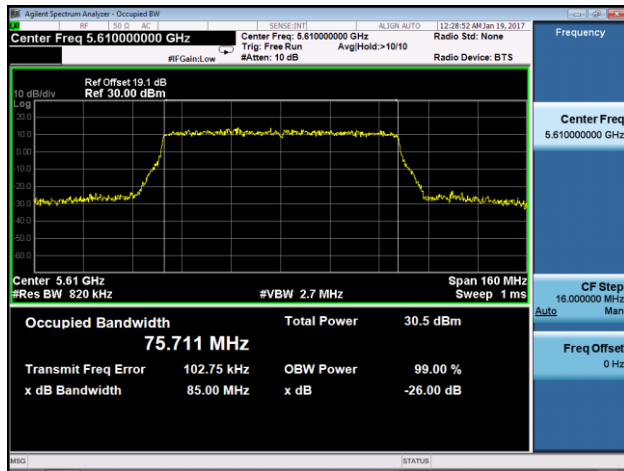

802.11ac-VHT80+80 26dB Bandwidth & 99% Bandwidth - Ant 0 + 1 + 2 + 3

Channel 106+155 (5530MHz) - Ant 0

Channel 106+155 (5530MHz) - Ant 1

Channel 106+155 (5775MHz) - Ant 2

Channel 106+155 (5775MHz) - Ant 3

802.11ac-VHT80+80 26dB Bandwidth & 99% Bandwidth - Ant 0 + 1 + 2 + 3

Channel 122+138 (5610MHz) - Ant 0

Channel 122+138 (5610MHz) - Ant 1

Channel 122+138 (5690MHz) - Ant 2

Channel 122+138 (5690MHz) - Ant 3