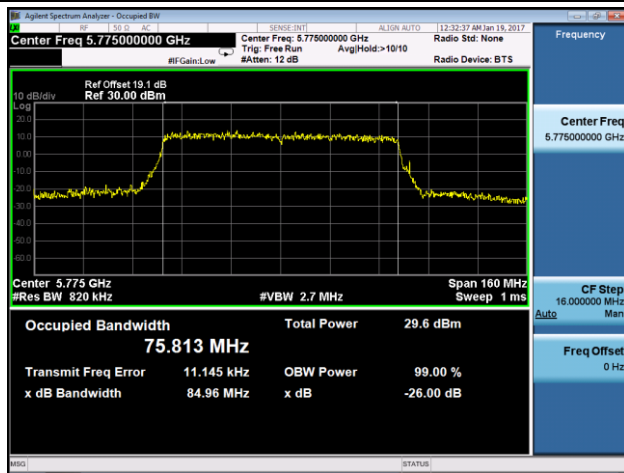

802.11ac-VHT80+80 26dB Bandwidth & 99% Bandwidth - Ant 0 + 1 + 2 + 3

Channel 122+155 (5610MHz) - Ant 0

Channel 122+155 (5610MHz) - Ant 1

Channel 122+155 (5775MHz) - Ant 2

Channel 122+155 (5775MHz) - Ant 3

802.11ac-VHT80+80 26dB Bandwidth & 99% Bandwidth - Ant 0 + 1 + 2 + 3

Channel 138+155 (5690MHz) - Ant 0

Channel 138+155 (5690MHz) - Ant 1

Channel 138+155 (5775MHz) - Ant 2

Channel 138+155 (5775MHz) - Ant 3