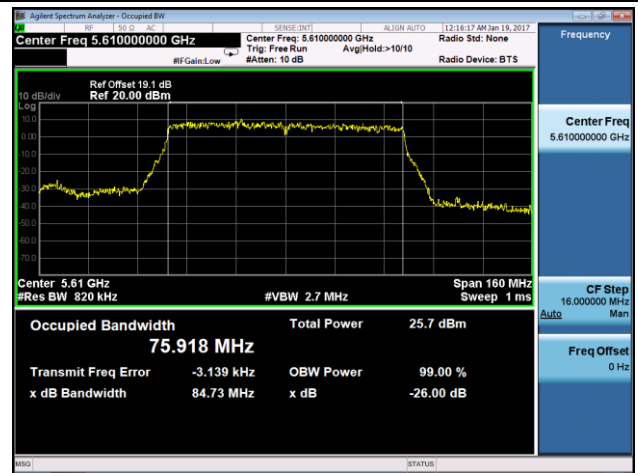

802.11ac-VHT80+80 26dB Bandwidth & 99% Bandwidth - Ant 0 + 1 + 2 + 3

Channel 106+122 (5530MHz) - Ant 0

Channel 106+122 (5530MHz) - Ant 1

Channel 106+122 (5610MHz) - Ant 2

Channel 106+122 (5610MHz) - Ant 3

802.11ac-VHT80+80 26dB Bandwidth & 99% Bandwidth - Ant 0 + 1 + 2 + 3

Channel 106+138 (5530MHz) - Ant 0

Channel 106+138 (5530MHz) - Ant 1

Channel 106+138 (5690MHz) - Ant 2

Channel 106+138 (5690MHz) - Ant 3

802.11ac-VHT80+80 26dB Bandwidth & 99% Bandwidth - Ant 0 + 1 + 2 + 3

Channel 106+155 (5530MHz) - Ant 0

Channel 106+155 (5530MHz) - Ant 1

Channel 106+155 (5775MHz) - Ant 2

Channel 106+155 (5775MHz) - Ant 3