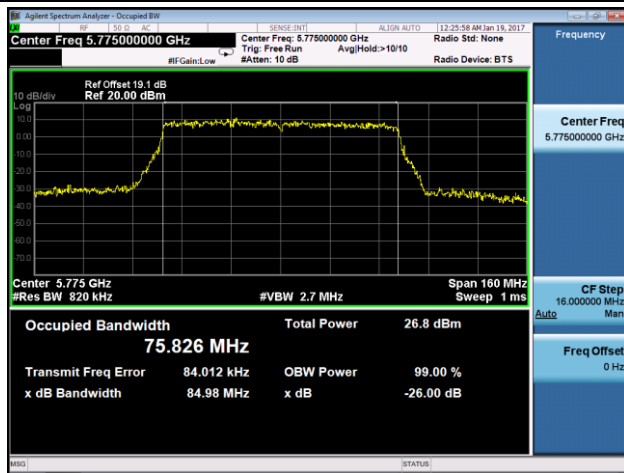

802.11ac-VHT80+80 26dB Bandwidth & 99% Bandwidth - Ant 0 + 1 + 2 + 3

Channel 106+138 (5530MHz) - Ant 0

Channel 106+138 (5530MHz) - Ant 1

Channel 106+138 (5690MHz) - Ant 2

Channel 106+138 (5690MHz) - Ant 3

802.11ac-VHT80+80 26dB Bandwidth & 99% Bandwidth - Ant 0 + 1 + 2 + 3

Channel 106+155 (5530MHz) - Ant 0

Channel 106+155 (5530MHz) - Ant 1

Channel 106+155 (5775MHz) - Ant 2

Channel 106+155 (5775MHz) - Ant 3

802.11ac-VHT80+80 26dB Bandwidth & 99% Bandwidth - Ant 0 + 1 + 2 + 3

Channel 122+138 (5610MHz) - Ant 0

Channel 122+138 (5610MHz) - Ant 1

Channel 122+138 (5690MHz) - Ant 2

Channel 122+138 (5690MHz) - Ant 3