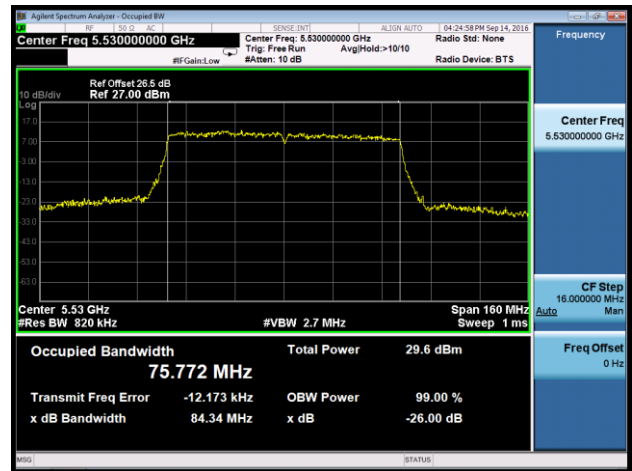

### Channel 142 (5710MHz)

**802.11ac-VHT80 26dB Bandwidth & 99% Bandwidth - Ant 3**

**Channel 58 (5290MHz)**

**Channel 106 (5530MHz)**

**Channel 122 (5610MHz)**

**Channel 138 (5690MHz)**

For Band 802.11ac-VHT80 + 80 Mode

802.11ac-VHT80+80 26dB Bandwidth & 99% Bandwidth - Ant 0 + 1 + 2 + 3

Channel 42+58 (5210MHz) - Ant 0

Channel 42+58 (5210MHz) - Ant 1

Channel 42+58 (5290MHz) - Ant 2

Channel 42+58 (5290MHz) - Ant 3

**802.11ac-VHT80+80 26dB Bandwidth & 99% Bandwidth - Ant 0 + 1 + 2 + 3**