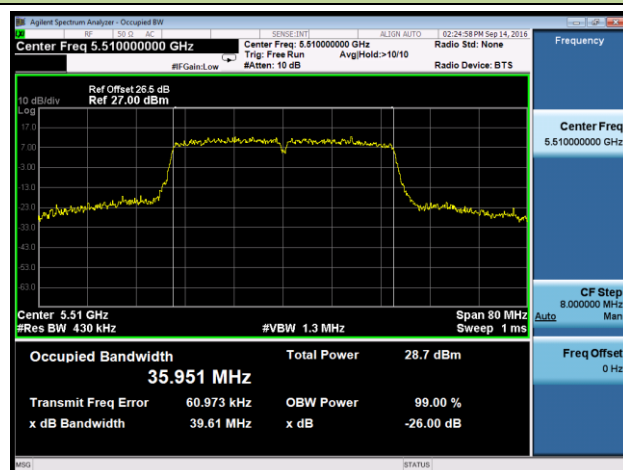

Channel 102 (5510MHz)