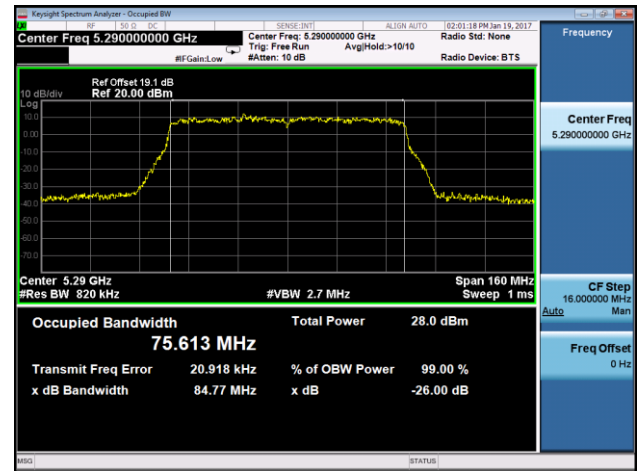

Channel 58+122 (5290MHz) - Ant 1