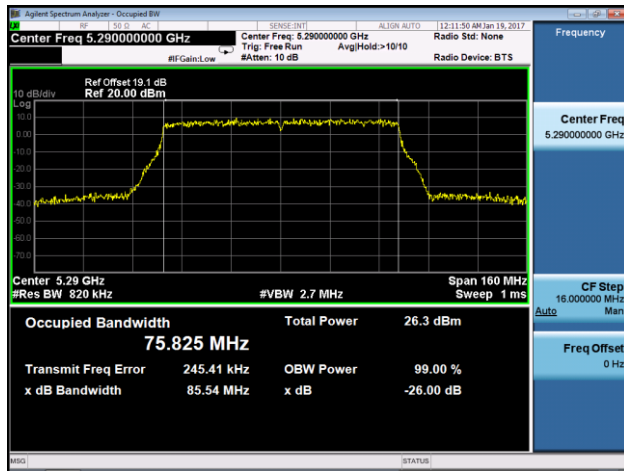

802.11ac-VHT80+80 26dB Bandwidth & 99% Bandwidth - Ant 0 + 1 + 2 + 3

Channel 58+138 (5290MHz) - Ant 0