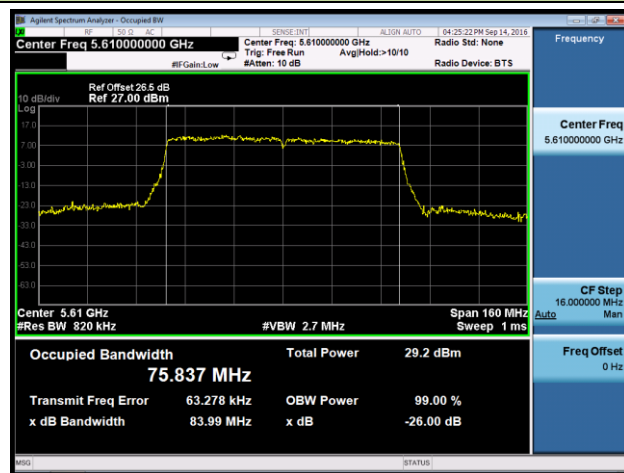

### Channel 142 (5710MHz)

**802.11ac-VHT80 26dB Bandwidth & 99% Bandwidth - Ant 3**

**Channel 58 (5290MHz)**

**Channel 106 (5530MHz)**

**Channel 122 (5610MHz)**

**Channel 138 (5690MHz)**

For Band 802.11ac-VHT80 + 80 Mode

802.11ac-VHT80+80 26dB Bandwidth & 99% Bandwidth - Ant 0 + 1 + 2 + 3

Channel 42+58 (5210MHz) - Ant 0

Channel 42+58 (5210MHz) - Ant 1

Channel 42+58 (5290MHz) - Ant 2

Channel 42+58 (5290MHz) - Ant 3

**802.11ac-VHT80+80 26dB Bandwidth & 99% Bandwidth - Ant 0 + 1 + 2 + 3**