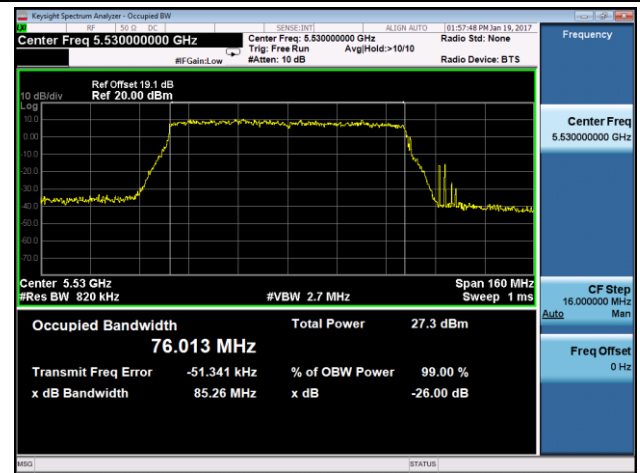

Channel 42+138 (5210MHz) - Ant 1

Channel 42+138 (5690MHz) - Ant 2

Channel 42+138 (5690MHz) - Ant 3

**802.11ac-VHT80+80 26dB Bandwidth & 99% Bandwidth - Ant 0 + 1 + 2 + 3**
**Channel 58+106 (5290MHz) - Ant 0**

**Channel 58+106 (5290MHz) - Ant 1**

**Channel 58+106 (5530MHz) - Ant 2**

**Channel 58+106 (5530MHz) - Ant 3**

**802.11ac-VHT80+80 26dB Bandwidth & 99% Bandwidth - Ant 0 + 1 + 2 + 3**
**Channel 58+122 (5290MHz) - Ant 0**