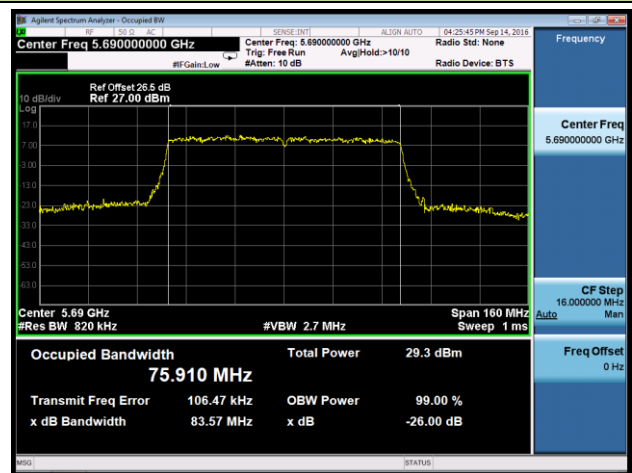

### Channel 142 (5710MHz)

**802.11ac-VHT80 26dB Bandwidth & 99% Bandwidth - Ant 3**

**Channel 58 (5290MHz)**

**Channel 106 (5530MHz)**

**Channel 122 (5610MHz)**

**Channel 138 (5690MHz)**

For Band 802.11ac-VHT80 + 80 Mode

802.11ac-VHT80+80 26dB Bandwidth & 99% Bandwidth - Ant 0 + 1 + 2 + 3

Channel 42+58 (5210MHz) - Ant 0

Channel 42+58 (5210MHz) - Ant 1

Channel 42+58 (5290MHz) - Ant 2

Channel 42+58 (5290MHz) - Ant 3

**802.11ac-VHT80+80 26dB Bandwidth & 99% Bandwidth - Ant 0 + 1 + 2 + 3**