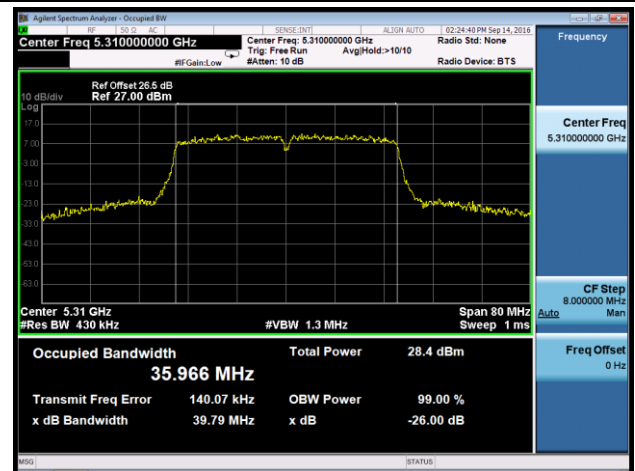

Channel 62 (5310MHz)