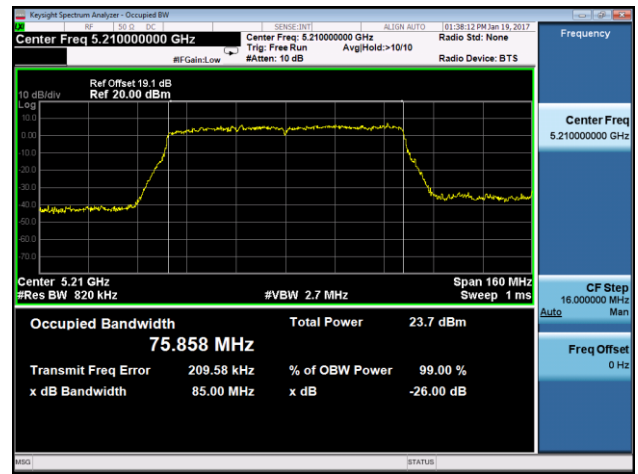

### Channel 142 (5710MHz)

**802.11ac-VHT80 26dB Bandwidth & 99% Bandwidth - Ant 3**

**Channel 58 (5290MHz)**

**Channel 106 (5530MHz)**

**Channel 122 (5610MHz)**

**Channel 138 (5690MHz)**

For Band 802.11ac-VHT80 + 80 Mode

802.11ac-VHT80+80 26dB Bandwidth & 99% Bandwidth - Ant 0 + 1 + 2 + 3

Channel 42+58 (5210MHz) - Ant 0

Channel 42+58 (5210MHz) - Ant 1

Channel 42+58 (5290MHz) - Ant 2

Channel 42+58 (5290MHz) - Ant 3

**802.11ac-VHT80+80 26dB Bandwidth & 99% Bandwidth - Ant 0 + 1 + 2 + 3**