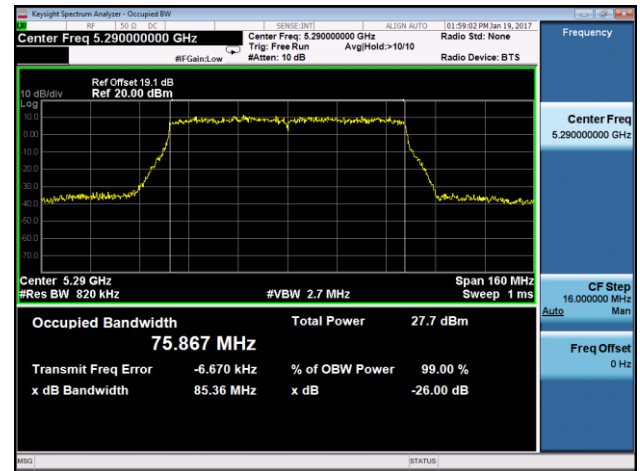

Channel 42+138 (5210MHz) - Ant 1

Channel 42+138 (5690MHz) - Ant 2

Channel 42+138 (5690MHz) - Ant 3

**802.11ac-VHT80+80 26dB Bandwidth & 99% Bandwidth - Ant 0 + 1 + 2 + 3**
**Channel 58+106 (5290MHz) - Ant 0**

**Channel 58+106 (5290MHz) - Ant 1**

**Channel 58+106 (5530MHz) - Ant 2**

**Channel 58+106 (5530MHz) - Ant 3**

**802.11ac-VHT80+80 26dB Bandwidth & 99% Bandwidth - Ant 0 + 1 + 2 + 3**
**Channel 58+122 (5290MHz) - Ant 0**