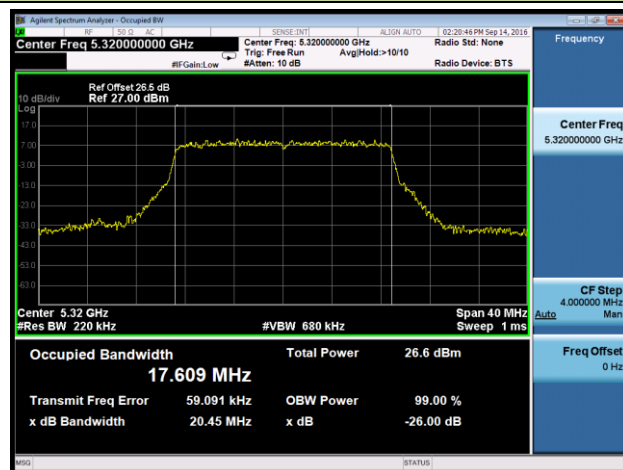

### Channel 140 (5700MHz)

**802.11n-HT20 26dB Bandwidth & 99% Bandwidth - Ant 3**
**Channel 52 (5260MHz)**

**Channel 60 (5300MHz)**

**Channel 64 (5320MHz)**

**Channel 100 (5500MHz)**

**Channel 116 (5580MHz)**

**Channel 120 (5600MHz)**