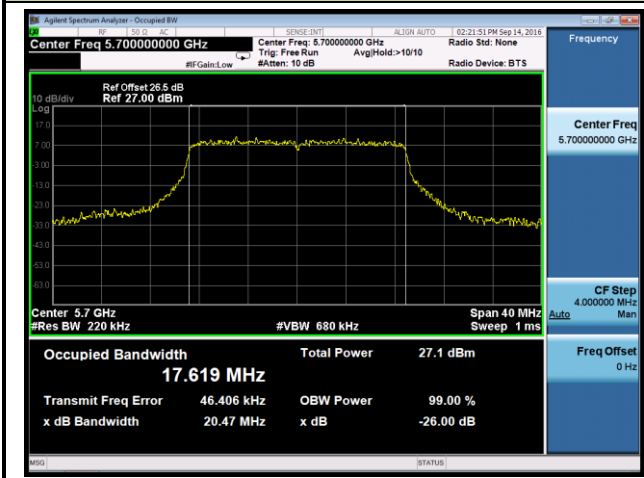

Channel 140 (5700MHz)