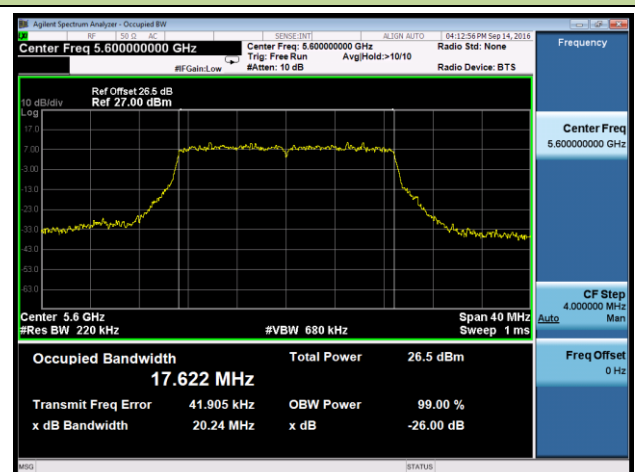

Channel 120 (5600MHz)