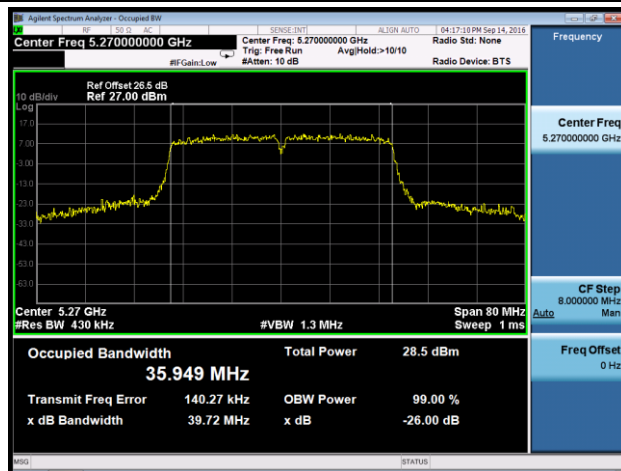

802.11ac-VHT40 26dB Bandwidth & 99% Bandwidth - Ant 3

Channel 54 (5270MHz)