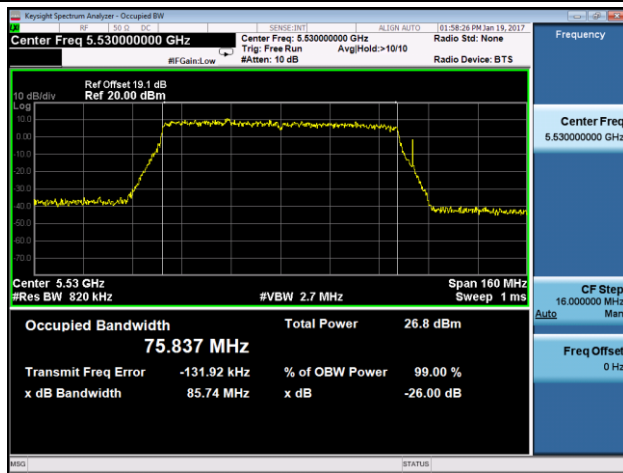

Channel 42+138 (5210MHz) - Ant 1

Channel 42+138 (5690MHz) - Ant 2

Channel 42+138 (5690MHz) - Ant 3

**802.11ac-VHT80+80 26dB Bandwidth & 99% Bandwidth - Ant 0 + 1 + 2 + 3**
**Channel 58+106 (5290MHz) - Ant 0**

**Channel 58+106 (5290MHz) - Ant 1**

**Channel 58+106 (5530MHz) - Ant 2**

**Channel 58+106 (5530MHz) - Ant 3**

**802.11ac-VHT80+80 26dB Bandwidth & 99% Bandwidth - Ant 0 + 1 + 2 + 3**
**Channel 58+122 (5290MHz) - Ant 0**