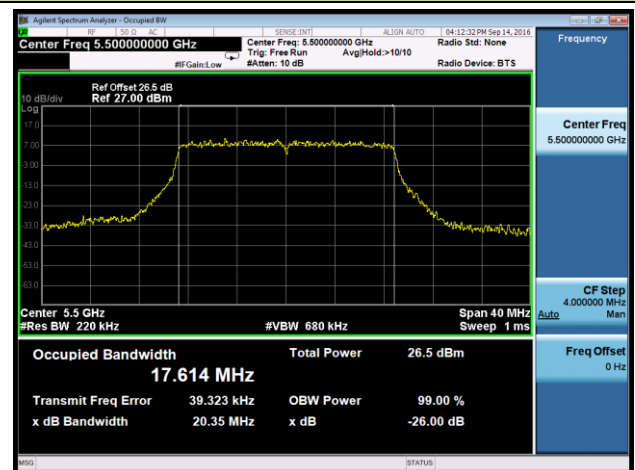

Channel 100 (5500MHz)