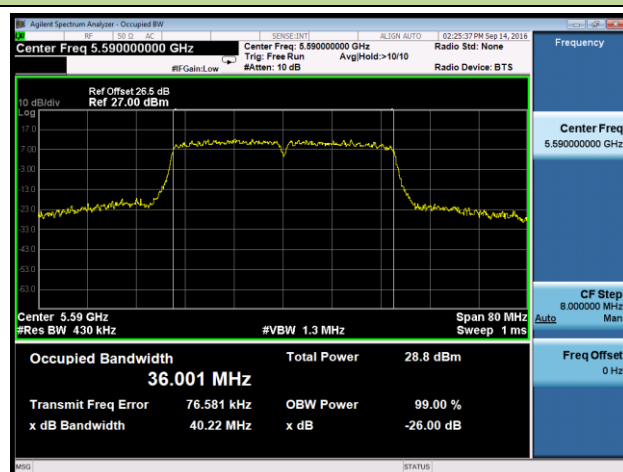

Channel 110 (5590MHz)