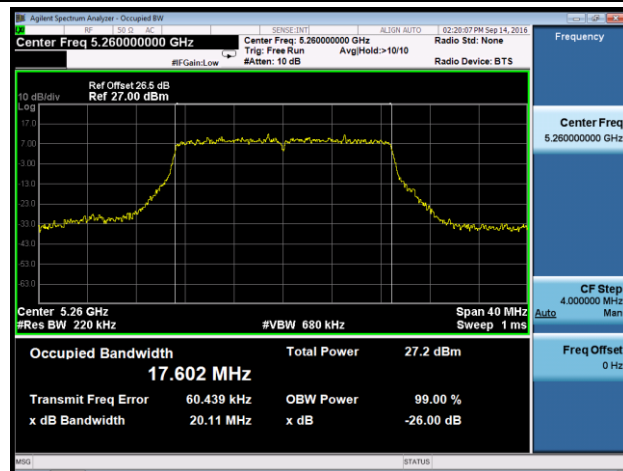

### Channel 140 (5700MHz)

**802.11n-HT20 26dB Bandwidth & 99% Bandwidth - Ant 3**
**Channel 52 (5260MHz)**

**Channel 60 (5300MHz)**

**Channel 64 (5320MHz)**

**Channel 100 (5500MHz)**

**Channel 116 (5580MHz)**

**Channel 120 (5600MHz)**