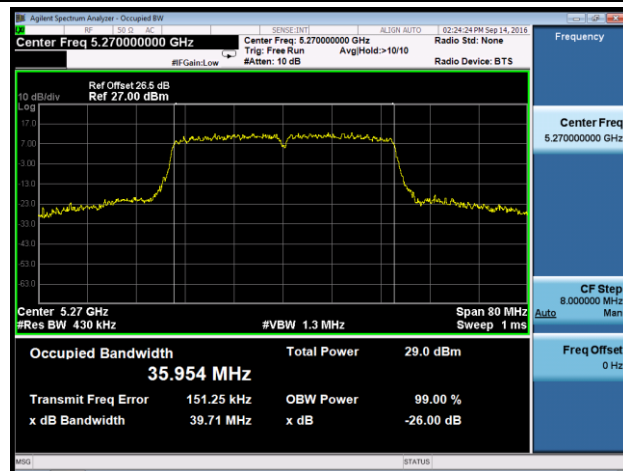

802.11n-HT40 26dB Bandwidth & 99% Bandwidth - Ant 3

Channel 54 (5270MHz)