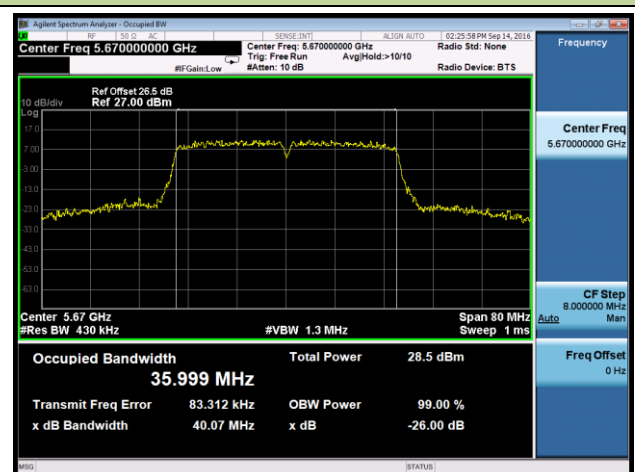

Channel 134 (5670MHz)