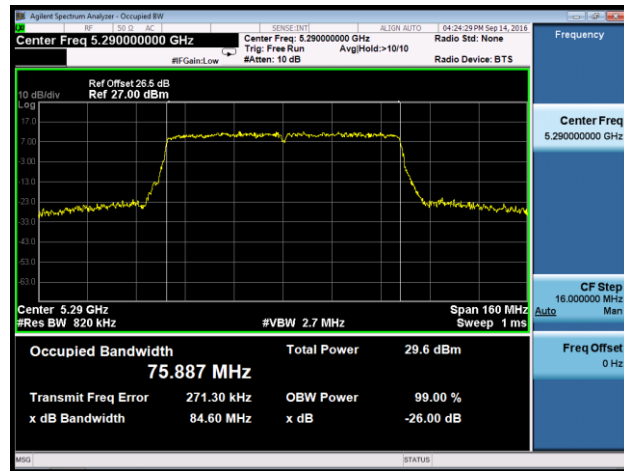

**Channel 134 (5670MHz)**

### Channel 142 (5710MHz)

**802.11ac-VHT80 26dB Bandwidth & 99% Bandwidth - Ant 3**

**Channel 58 (5290MHz)**

**Channel 106 (5530MHz)**

**Channel 122 (5610MHz)**

**Channel 138 (5690MHz)**

For Band 802.11ac-VHT80 + 80 Mode