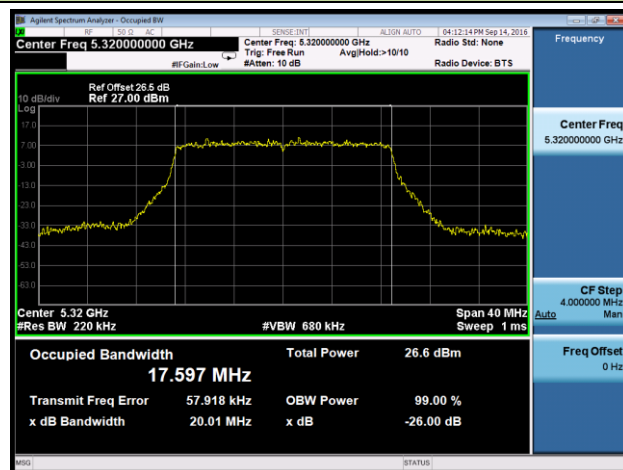

Channel 64 (5320MHz)