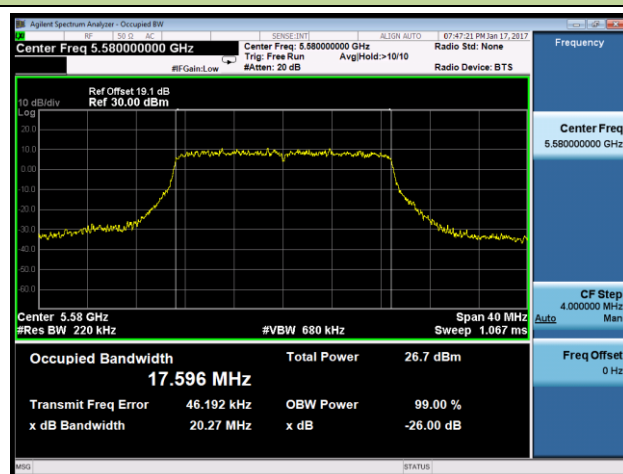

### Channel 140 (5700MHz)

**802.11n-HT20 26dB Bandwidth & 99% Bandwidth - Ant 3**
**Channel 52 (5260MHz)**

**Channel 60 (5300MHz)**

**Channel 64 (5320MHz)**

**Channel 100 (5500MHz)**

**Channel 116 (5580MHz)**

**Channel 120 (5600MHz)**