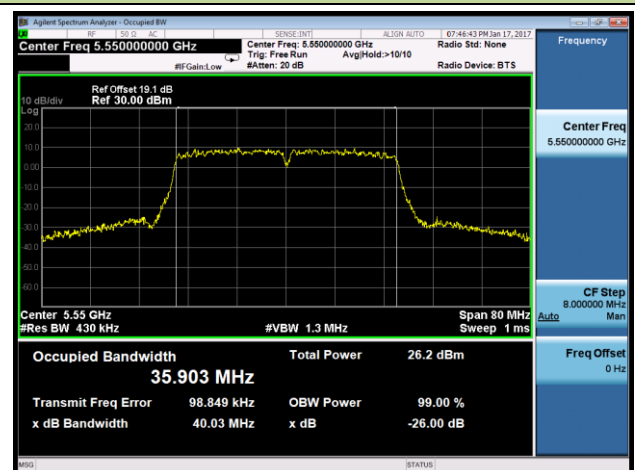

Channel 110 (5550MHz)