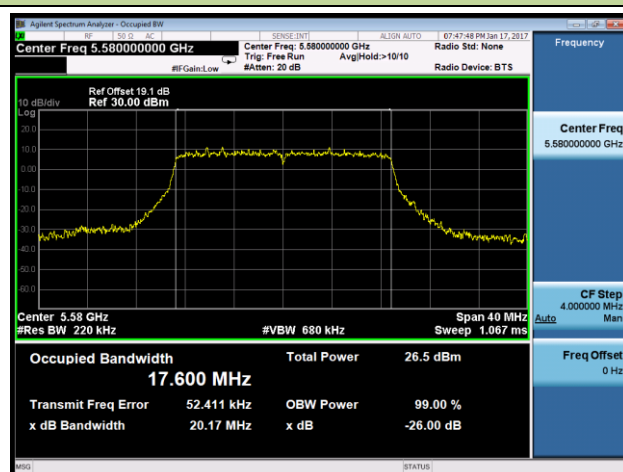

Channel 116 (5580MHz)