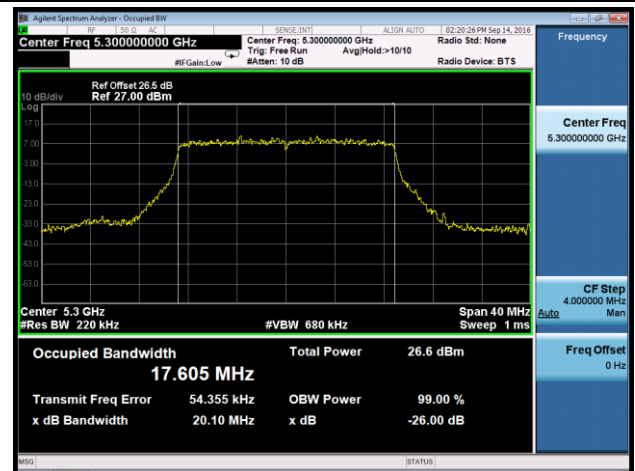

### Channel 140 (5700MHz)

**802.11n-HT20 26dB Bandwidth & 99% Bandwidth - Ant 3**
**Channel 52 (5260MHz)**

**Channel 60 (5300MHz)**

**Channel 64 (5320MHz)**

**Channel 100 (5500MHz)**

**Channel 116 (5580MHz)**

**Channel 120 (5600MHz)**