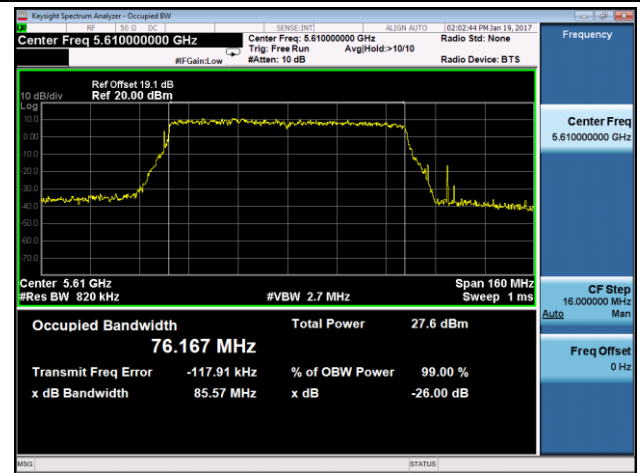

Channel 58+122 (5610MHz) - Ant 3