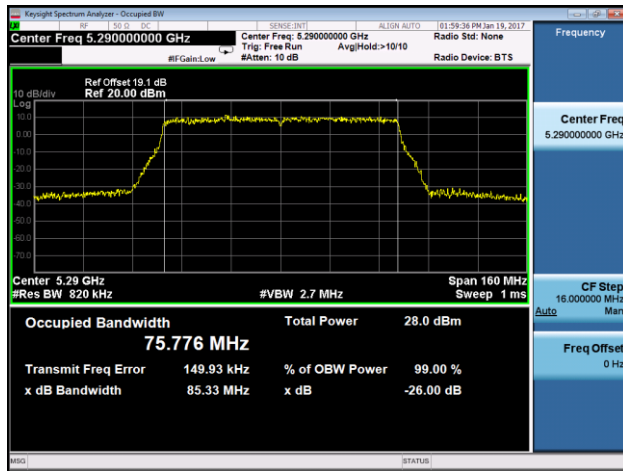

Channel 42+138 (5210MHz) - Ant 1

Channel 42+138 (5690MHz) - Ant 2

Channel 42+138 (5690MHz) - Ant 3

**802.11ac-VHT80+80 26dB Bandwidth & 99% Bandwidth - Ant 0 + 1 + 2 + 3**
**Channel 58+106 (5290MHz) - Ant 0**

**Channel 58+106 (5290MHz) - Ant 1**

**Channel 58+106 (5530MHz) - Ant 2**

**Channel 58+106 (5530MHz) - Ant 3**

**802.11ac-VHT80+80 26dB Bandwidth & 99% Bandwidth - Ant 0 + 1 + 2 + 3**
**Channel 58+122 (5290MHz) - Ant 0**