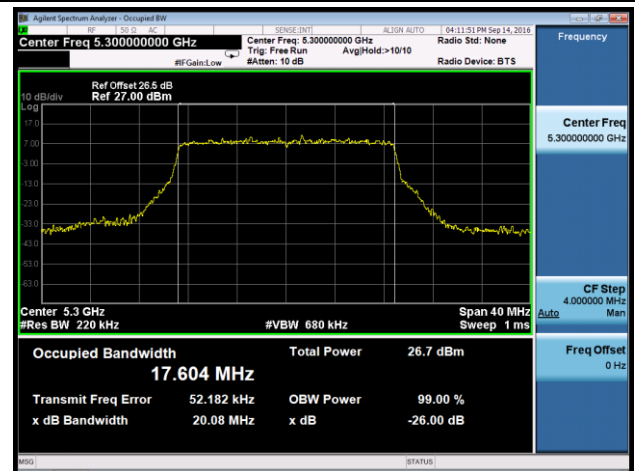

Channel 60 (5300MHz)