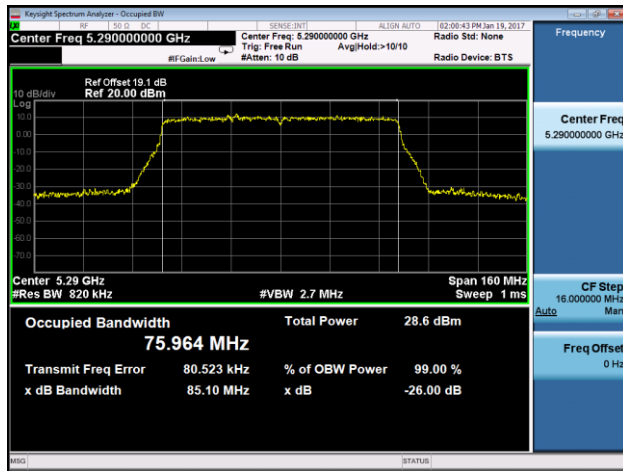

Channel 42+138 (5210MHz) - Ant 1

Channel 42+138 (5690MHz) - Ant 2

Channel 42+138 (5690MHz) - Ant 3

**802.11ac-VHT80+80 26dB Bandwidth & 99% Bandwidth - Ant 0 + 1 + 2 + 3**
**Channel 58+106 (5290MHz) - Ant 0**

**Channel 58+106 (5290MHz) - Ant 1**

**Channel 58+106 (5530MHz) - Ant 2**

**Channel 58+106 (5530MHz) - Ant 3**

**802.11ac-VHT80+80 26dB Bandwidth & 99% Bandwidth - Ant 0 + 1 + 2 + 3**
**Channel 58+122 (5290MHz) - Ant 0**