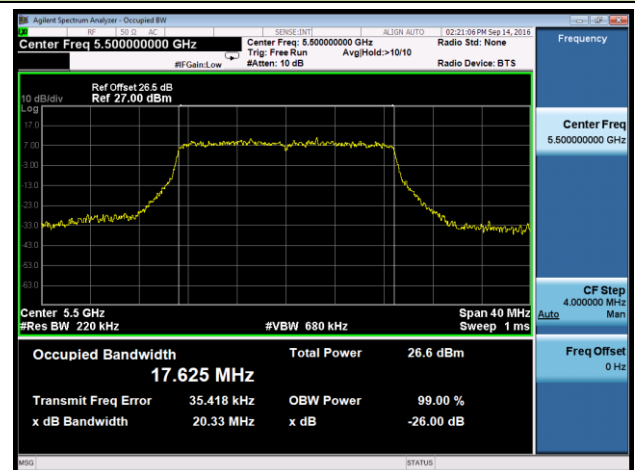

### Channel 140 (5700MHz)

**802.11n-HT20 26dB Bandwidth & 99% Bandwidth - Ant 3**
**Channel 52 (5260MHz)**

**Channel 60 (5300MHz)**

**Channel 64 (5320MHz)**

**Channel 100 (5500MHz)**

**Channel 116 (5580MHz)**

**Channel 120 (5600MHz)**