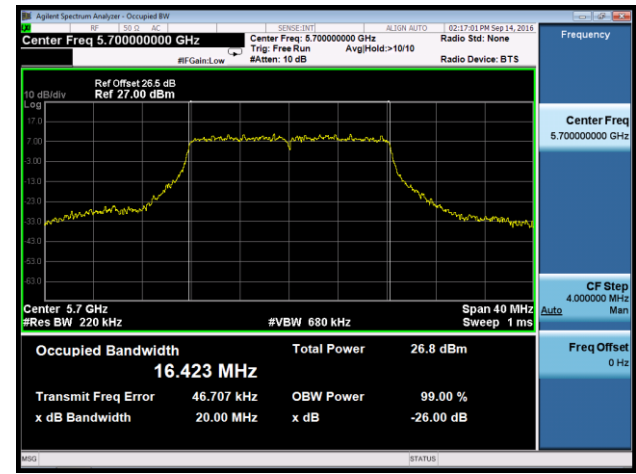

### Channel 140 (5700MHz)

**802.11n-HT20 26dB Bandwidth & 99% Bandwidth - Ant 3**
**Channel 52 (5260MHz)**

**Channel 60 (5300MHz)**

**Channel 64 (5320MHz)**

**Channel 100 (5500MHz)**

**Channel 116 (5580MHz)**

**Channel 120 (5600MHz)**