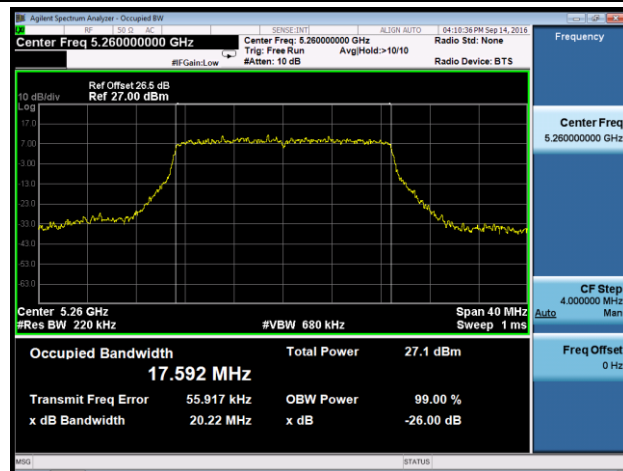

802.11ac-VHT20 26dB Bandwidth & 99% Bandwidth - Ant 3

Channel 52 (5260MHz)