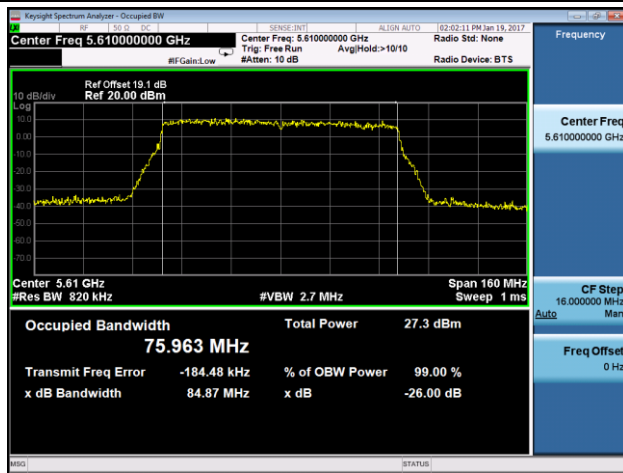

Channel 58+122 (5610MHz) - Ant 2