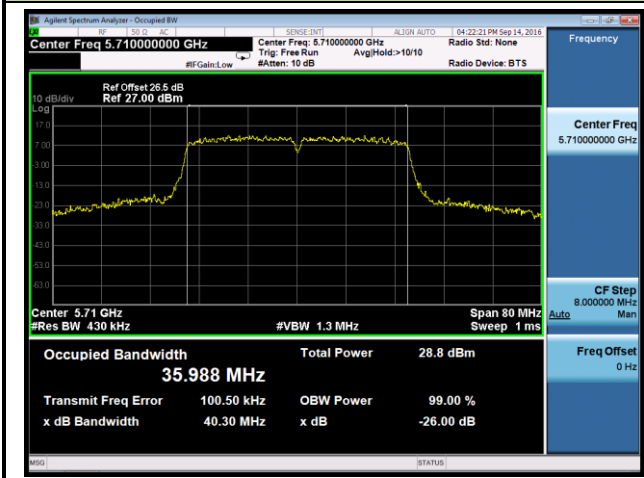

Channel 142 (5710MHz)