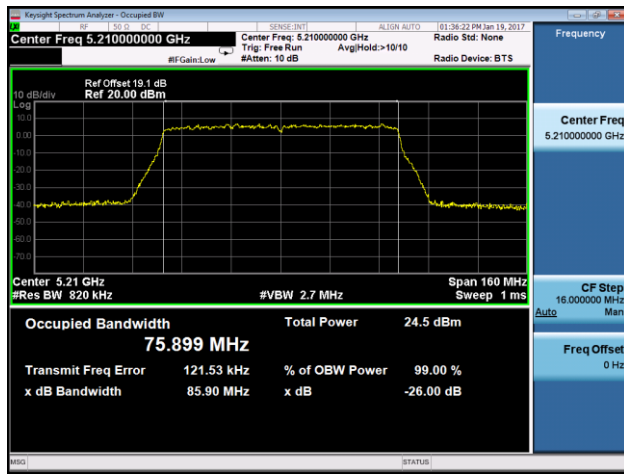

### Channel 142 (5710MHz)

**802.11ac-VHT80 26dB Bandwidth & 99% Bandwidth - Ant 3**

**Channel 58 (5290MHz)**

**Channel 106 (5530MHz)**

**Channel 122 (5610MHz)**

**Channel 138 (5690MHz)**

For Band 802.11ac-VHT80 + 80 Mode

802.11ac-VHT80+80 26dB Bandwidth & 99% Bandwidth - Ant 0 + 1 + 2 + 3

Channel 42+58 (5210MHz) - Ant 0

Channel 42+58 (5210MHz) - Ant 1

Channel 42+58 (5290MHz) - Ant 2

Channel 42+58 (5290MHz) - Ant 3

**802.11ac-VHT80+80 26dB Bandwidth & 99% Bandwidth - Ant 0 + 1 + 2 + 3**