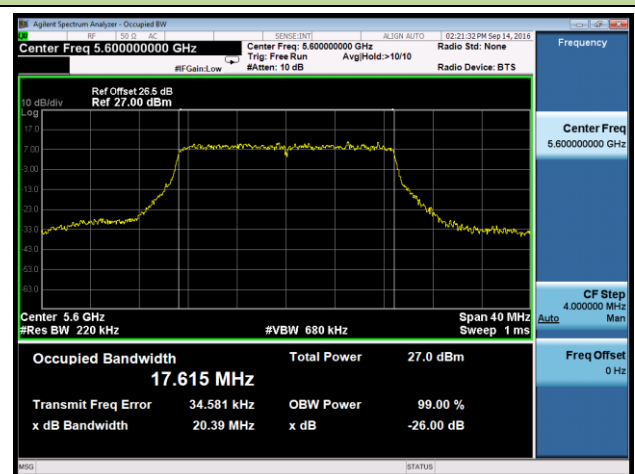

### Channel 140 (5700MHz)

**802.11n-HT20 26dB Bandwidth & 99% Bandwidth - Ant 3**
**Channel 52 (5260MHz)**

**Channel 60 (5300MHz)**

**Channel 64 (5320MHz)**

**Channel 100 (5500MHz)**

**Channel 116 (5580MHz)**

**Channel 120 (5600MHz)**