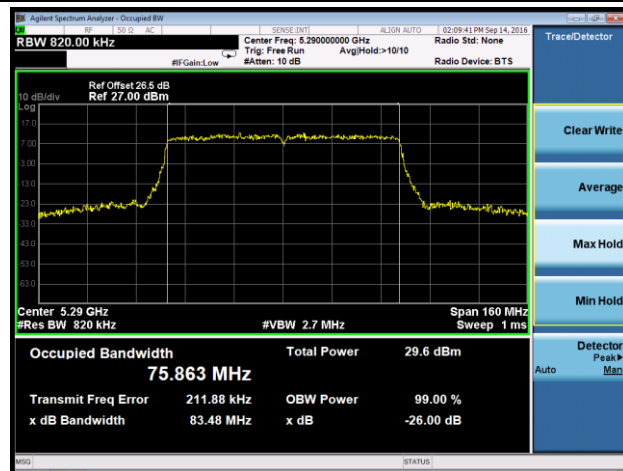

802.11ac-VHT80 26dB Bandwidth & 99% Bandwidth - Ant 2

Channel 58 (5290MHz)