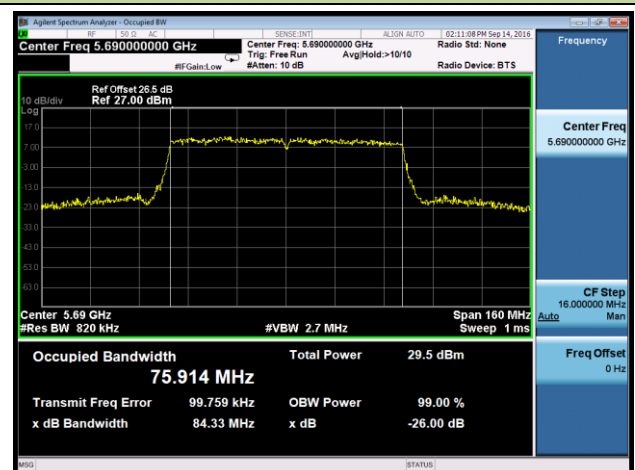

Channel 138 (5690MHz)