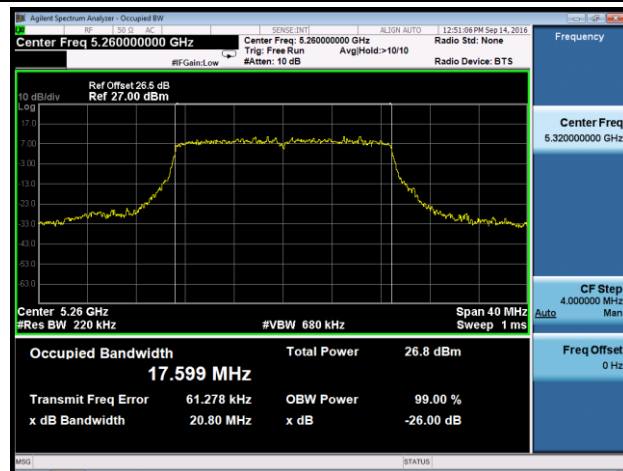

802.11ac-VHT20 26dB Bandwidth & 99% Bandwidth - Ant 1
Channel 52 (5260MHz)

Channel 60 (5300MHz)

Channel 64 (5320MHz)

Channel 100 (5500MHz)

Channel 116 (5580MHz)

Channel 120 (5600MHz)

802.11ac-VHT40 26dB Bandwidth & 99% Bandwidth - Ant 1
Channel 54 (5270MHz)

Channel 62 (5310MHz)

Channel 102 (5510MHz)

Channel 110 (5550MHz)

Channel 118 (5590MHz)

Channel 134 (5670MHz)

802.11ac-VHT80 26dB Bandwidth & 99% Bandwidth - Ant 1

Channel 58 (5290MHz)

Channel 106 (5530MHz)