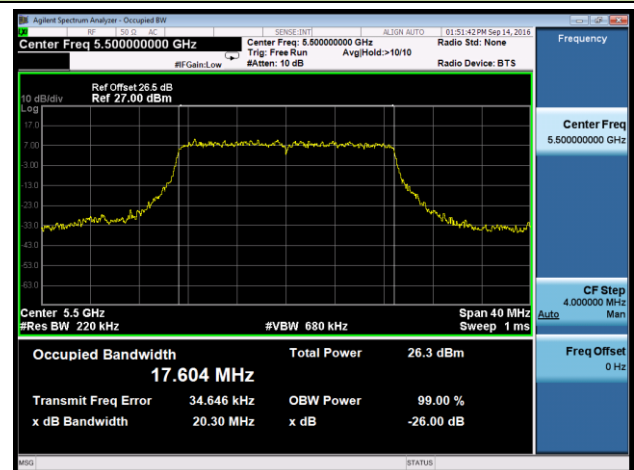

Channel 100 (5500MHz)