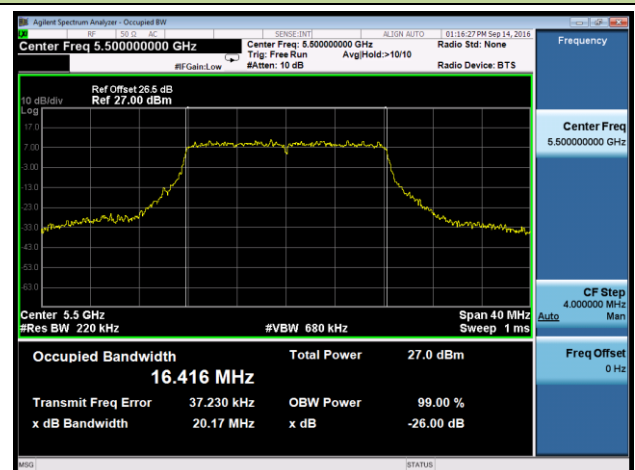

Channel 100 (5500MHz)