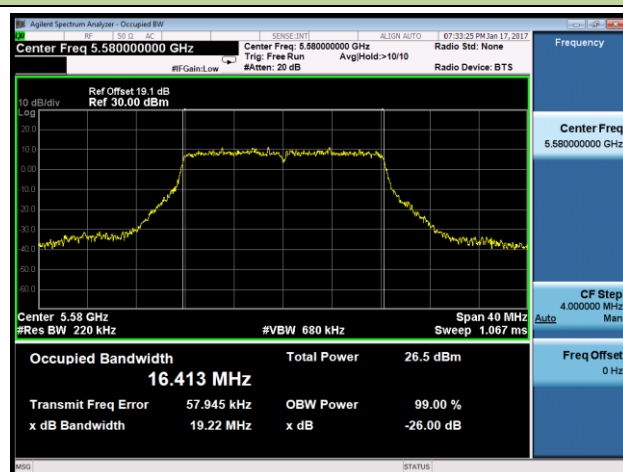

Channel 116 (5580MHz)