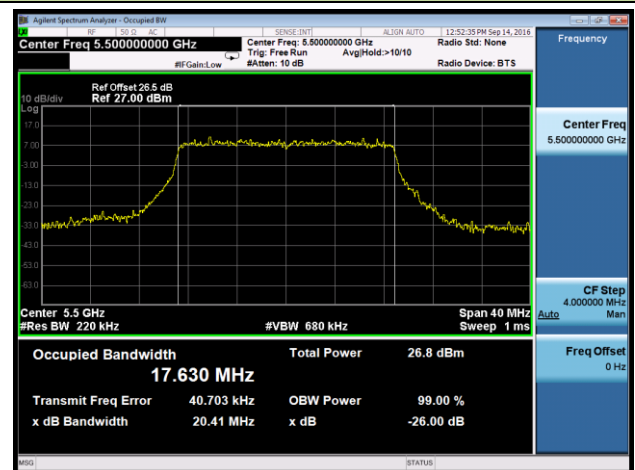

802.11ac-VHT20 26dB Bandwidth & 99% Bandwidth - Ant 1
Channel 52 (5260MHz)

Channel 60 (5300MHz)

Channel 64 (5320MHz)

Channel 100 (5500MHz)

Channel 116 (5580MHz)

Channel 120 (5600MHz)

802.11ac-VHT40 26dB Bandwidth & 99% Bandwidth - Ant 1
Channel 54 (5270MHz)

Channel 62 (5310MHz)

Channel 102 (5510MHz)

Channel 110 (5550MHz)

Channel 118 (5590MHz)

Channel 134 (5670MHz)

802.11ac-VHT80 26dB Bandwidth & 99% Bandwidth - Ant 1

Channel 58 (5290MHz)

Channel 106 (5530MHz)