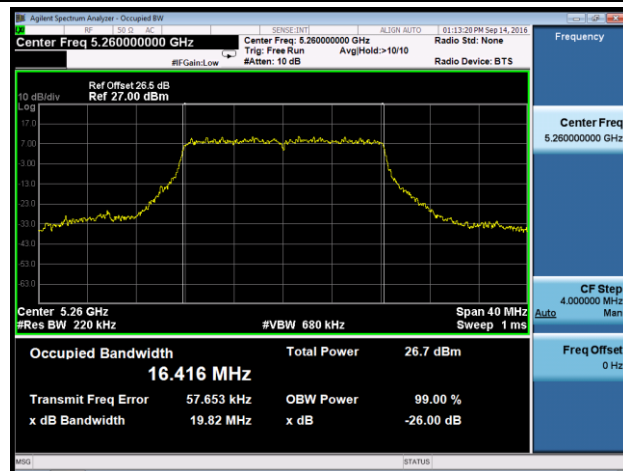

802.11a 26dB Bandwidth & 99% Bandwidth - Ant 2

Channel 52 (5260MHz)