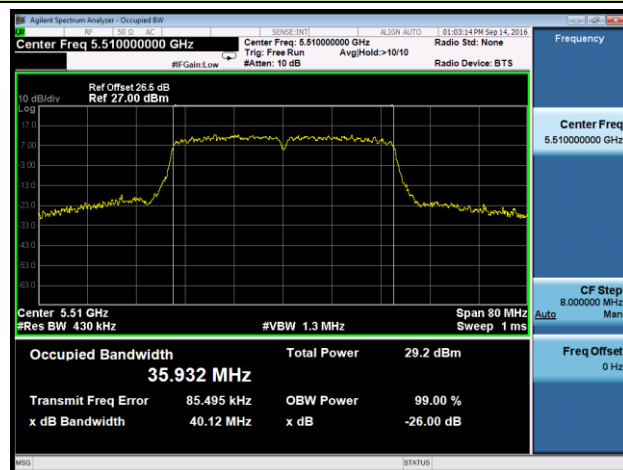

802.11ac-VHT20 26dB Bandwidth & 99% Bandwidth - Ant 1
Channel 52 (5260MHz)

Channel 60 (5300MHz)

Channel 64 (5320MHz)

Channel 100 (5500MHz)

Channel 116 (5580MHz)

Channel 120 (5600MHz)

802.11ac-VHT40 26dB Bandwidth & 99% Bandwidth - Ant 1
Channel 54 (5270MHz)

Channel 62 (5310MHz)

Channel 102 (5510MHz)

Channel 110 (5550MHz)

Channel 118 (5590MHz)

Channel 134 (5670MHz)

802.11ac-VHT80 26dB Bandwidth & 99% Bandwidth - Ant 1

Channel 58 (5290MHz)

Channel 106 (5530MHz)