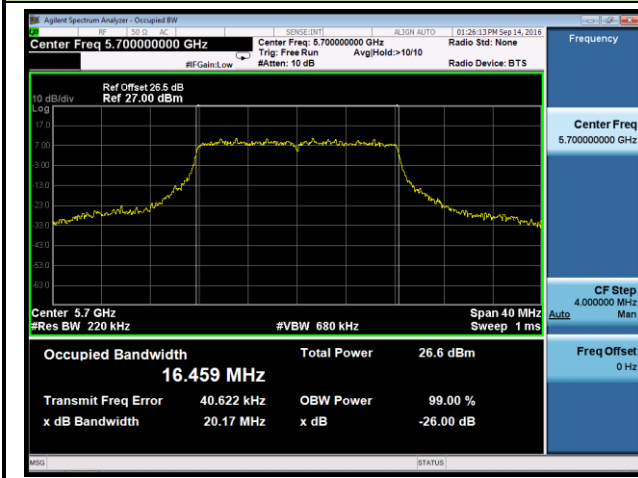

Channel 140 (5700MHz)