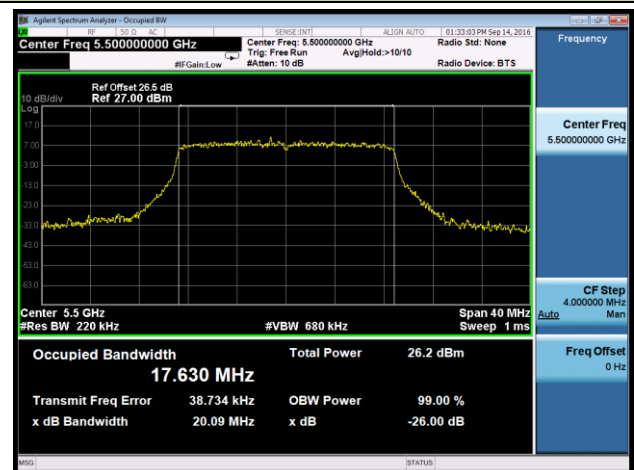

Channel 100 (5500MHz)