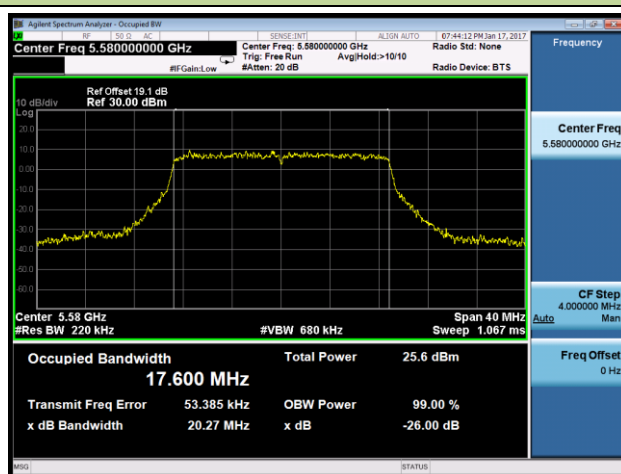

Channel 116 (5580MHz)