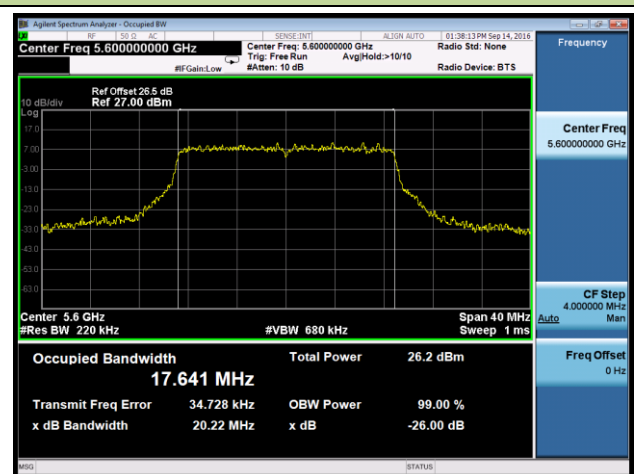

Channel 120 (5600MHz)