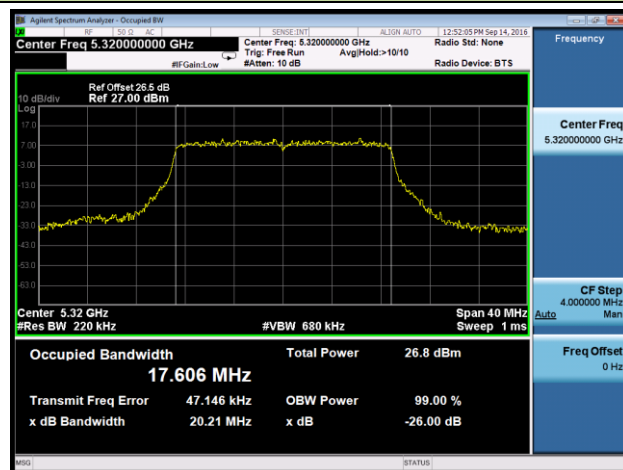

802.11ac-VHT20 26dB Bandwidth & 99% Bandwidth - Ant 1
Channel 52 (5260MHz)

Channel 60 (5300MHz)

Channel 64 (5320MHz)

Channel 100 (5500MHz)

Channel 116 (5580MHz)

Channel 120 (5600MHz)

802.11ac-VHT40 26dB Bandwidth & 99% Bandwidth - Ant 1
Channel 54 (5270MHz)

Channel 62 (5310MHz)

Channel 102 (5510MHz)

Channel 110 (5550MHz)

Channel 118 (5590MHz)

Channel 134 (5670MHz)

802.11ac-VHT80 26dB Bandwidth & 99% Bandwidth - Ant 1

Channel 58 (5290MHz)

Channel 106 (5530MHz)