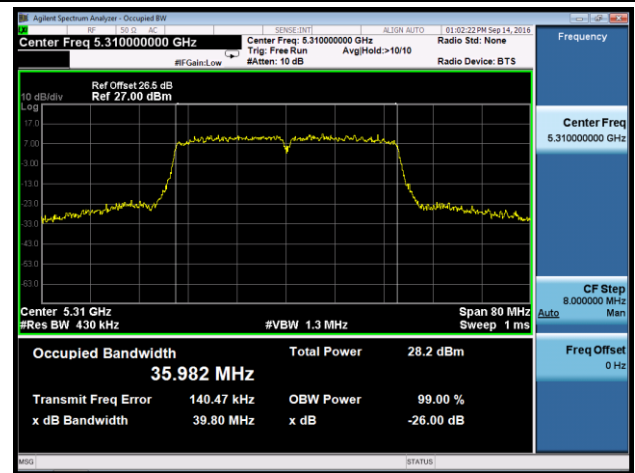

802.11ac-VHT20 26dB Bandwidth & 99% Bandwidth - Ant 1
Channel 52 (5260MHz)

Channel 60 (5300MHz)

Channel 64 (5320MHz)

Channel 100 (5500MHz)

Channel 116 (5580MHz)

Channel 120 (5600MHz)

802.11ac-VHT40 26dB Bandwidth & 99% Bandwidth - Ant 1
Channel 54 (5270MHz)

Channel 62 (5310MHz)

Channel 102 (5510MHz)

Channel 110 (5550MHz)

Channel 118 (5590MHz)

Channel 134 (5670MHz)

802.11ac-VHT80 26dB Bandwidth & 99% Bandwidth - Ant 1

Channel 58 (5290MHz)

Channel 106 (5530MHz)