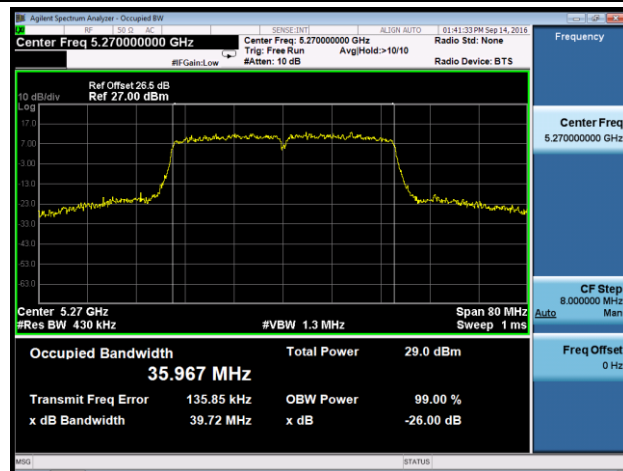

802.11n-HT40 26dB Bandwidth & 99% Bandwidth - Ant 2

Channel 54 (5270MHz)