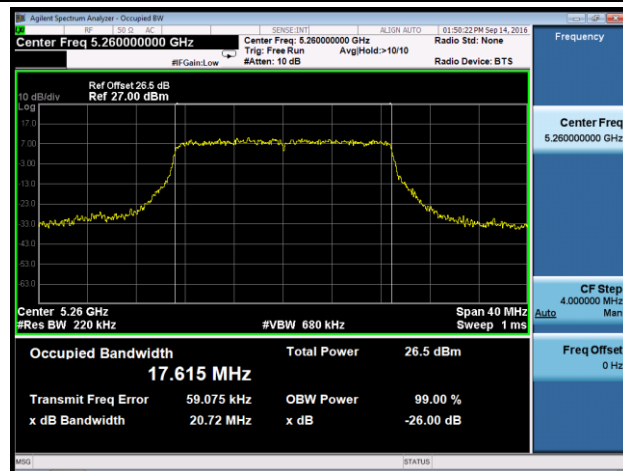

802.11ac-VHT20 26dB Bandwidth & 99% Bandwidth - Ant 2

Channel 52 (5260MHz)