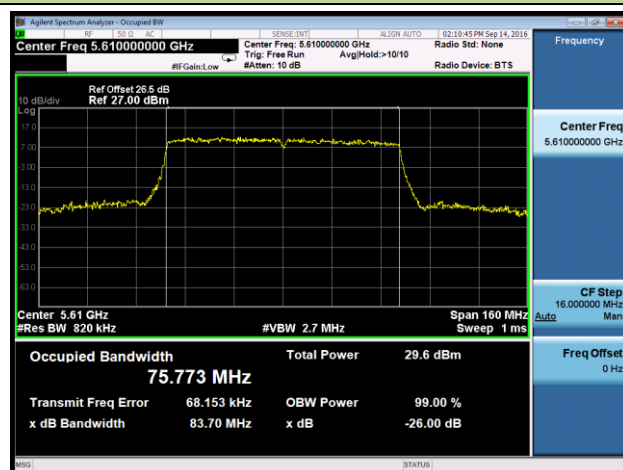

Channel 122 (5610MHz)