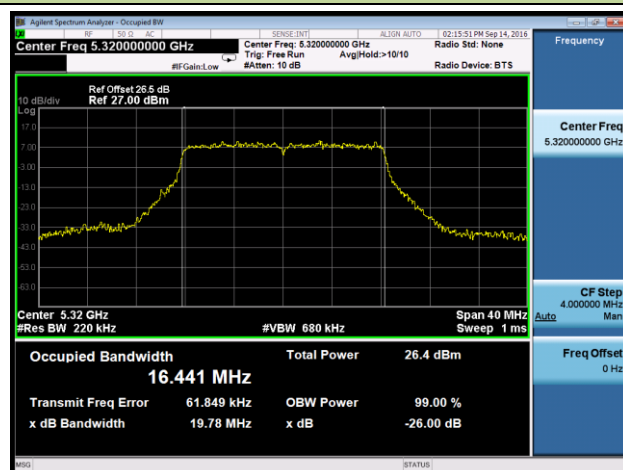

Channel 138 (5690MHz)

Channel 155 (5755MHz)

802.11a 26dB Bandwidth & 99% Bandwidth - Ant 3

Channel 52 (5260MHz)

Channel 60 (5300MHz)

Channel 64 (5320MHz)

Channel 100 (5500MHz)

Channel 116 (5580MHz)

Channel 120 (5600MHz)