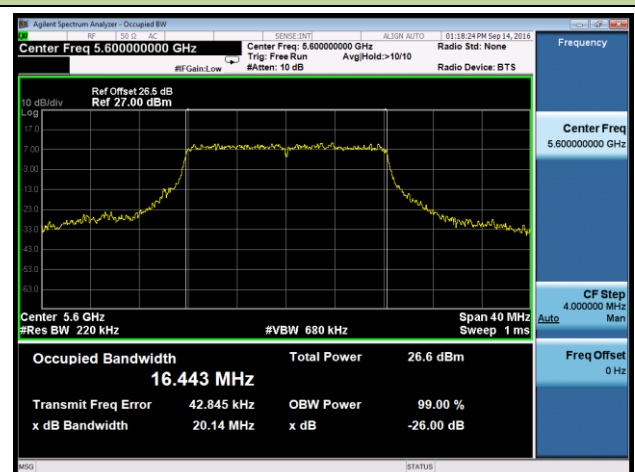

Channel 62 (5310MHz)

Channel 102 (5510MHz)

Channel 110 (5550MHz)

Channel 118 (5590MHz)

Channel 134 (5670MHz)

802.11ac-VHT80 26dB Bandwidth & 99% Bandwidth - Ant 1

Channel 58 (5290MHz)

Channel 106 (5530MHz)

Channel 122 (5610MHz)

Channel 138 (5690MHz)

802.11a 26dB Bandwidth & 99% Bandwidth - Ant 2
Channel 52 (5260MHz)

Channel 60 (5300MHz)

Channel 64 (5320MHz)

Channel 100 (5500MHz)

Channel 116 (5580MHz)

Channel 120 (5600MHz)