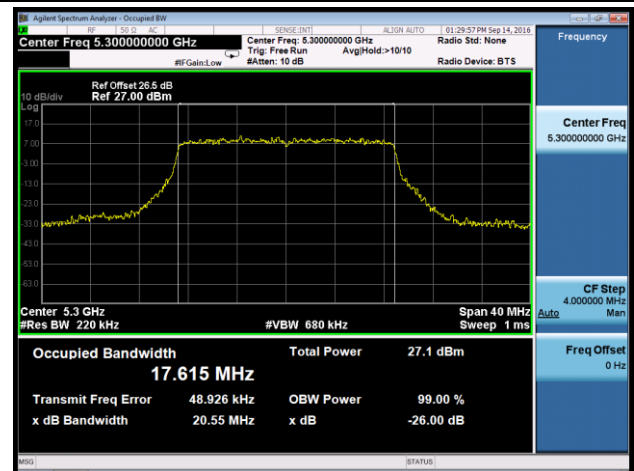

Channel 60 (5300MHz)