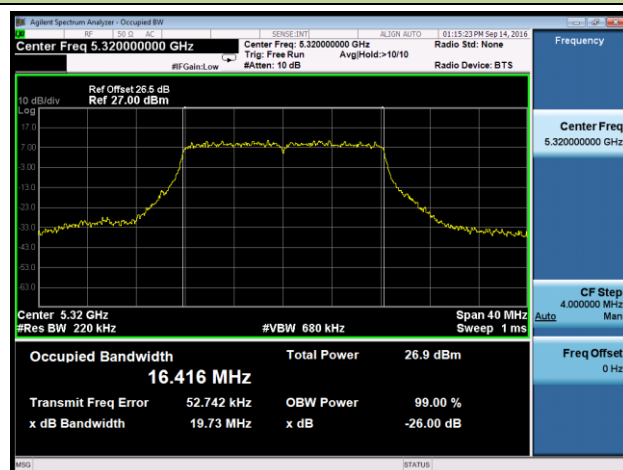

Channel 64 (5320MHz)