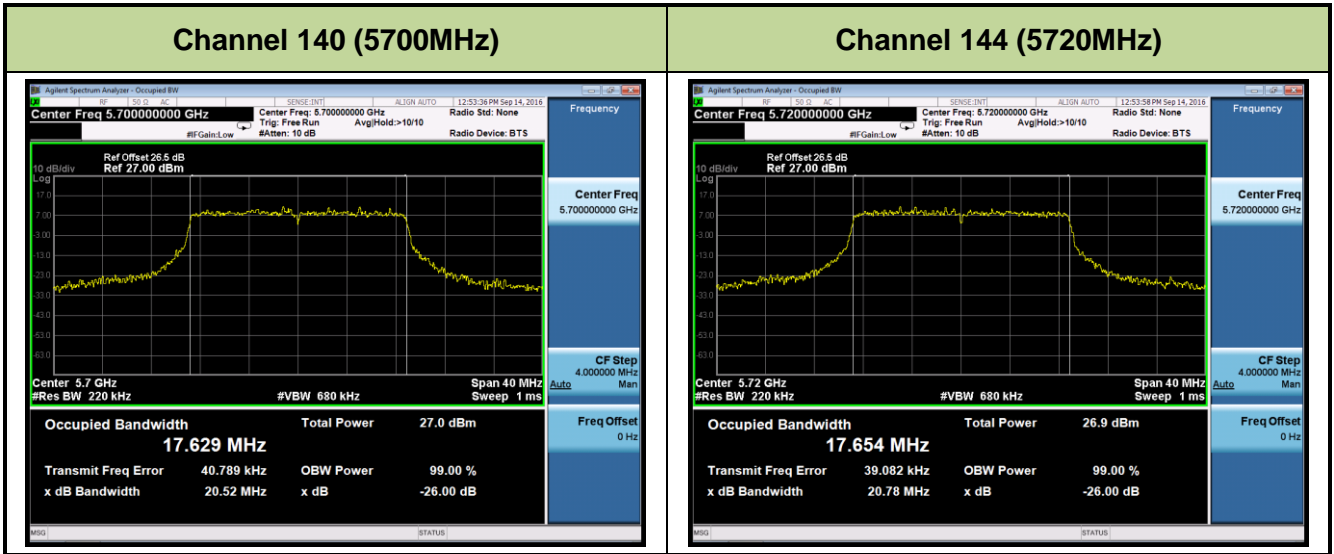

802.11ac-VHT20 26dB Bandwidth & 99% Bandwidth - Ant 1
Channel 52 (5260MHz)

Channel 60 (5300MHz)

Channel 64 (5320MHz)

Channel 100 (5500MHz)

Channel 116 (5580MHz)

Channel 120 (5600MHz)

802.11ac-VHT40 26dB Bandwidth & 99% Bandwidth - Ant 1
Channel 54 (5270MHz)

Channel 62 (5310MHz)

Channel 102 (5510MHz)

Channel 110 (5550MHz)

Channel 118 (5590MHz)

Channel 134 (5670MHz)

802.11ac-VHT80 26dB Bandwidth & 99% Bandwidth - Ant 1

Channel 58 (5290MHz)

Channel 106 (5530MHz)