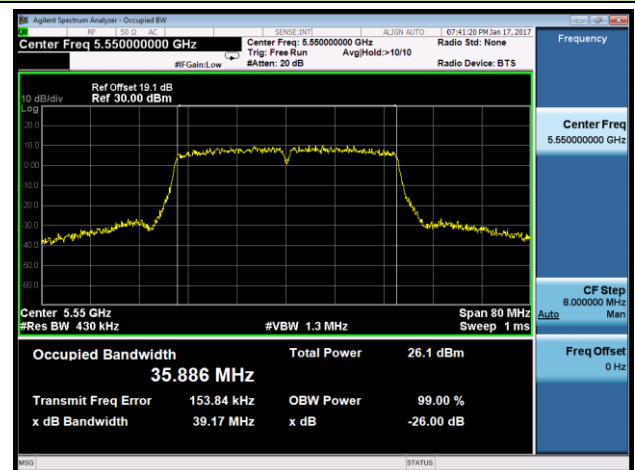

802.11ac-VHT20 26dB Bandwidth & 99% Bandwidth - Ant 1
Channel 52 (5260MHz)

Channel 60 (5300MHz)

Channel 64 (5320MHz)

Channel 100 (5500MHz)

Channel 116 (5580MHz)

Channel 120 (5600MHz)

802.11ac-VHT40 26dB Bandwidth & 99% Bandwidth - Ant 1
Channel 54 (5270MHz)

Channel 62 (5310MHz)

Channel 102 (5510MHz)

Channel 110 (5550MHz)

Channel 118 (5590MHz)

Channel 134 (5670MHz)

802.11ac-VHT80 26dB Bandwidth & 99% Bandwidth - Ant 1

Channel 58 (5290MHz)

Channel 106 (5530MHz)