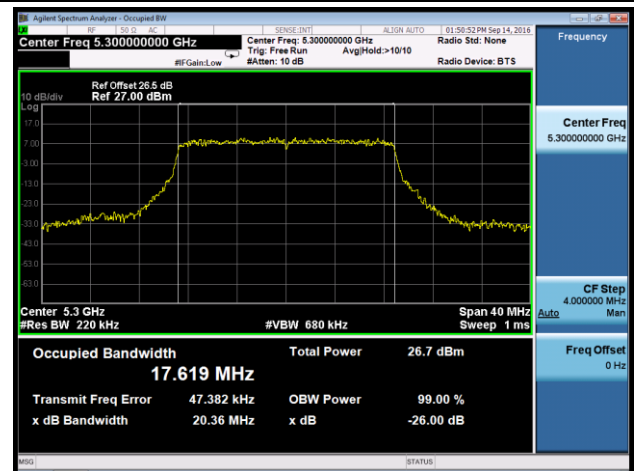

Channel 60 (5300MHz)