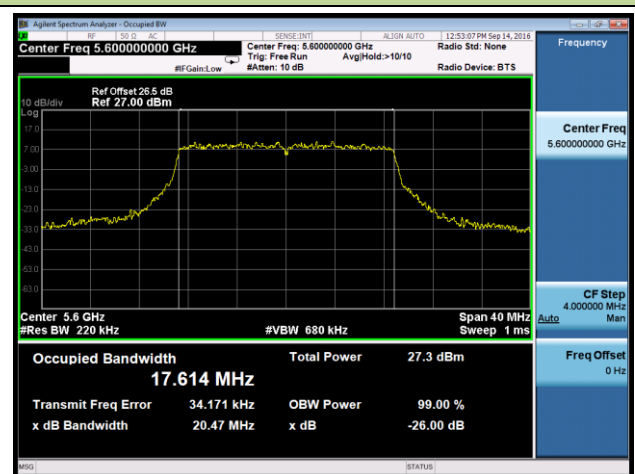

802.11ac-VHT20 26dB Bandwidth & 99% Bandwidth - Ant 1
Channel 52 (5260MHz)

Channel 60 (5300MHz)

Channel 64 (5320MHz)

Channel 100 (5500MHz)

Channel 116 (5580MHz)

Channel 120 (5600MHz)

802.11ac-VHT40 26dB Bandwidth & 99% Bandwidth - Ant 1
Channel 54 (5270MHz)

Channel 62 (5310MHz)

Channel 102 (5510MHz)

Channel 110 (5550MHz)

Channel 118 (5590MHz)

Channel 134 (5670MHz)

802.11ac-VHT80 26dB Bandwidth & 99% Bandwidth - Ant 1

Channel 58 (5290MHz)

Channel 106 (5530MHz)