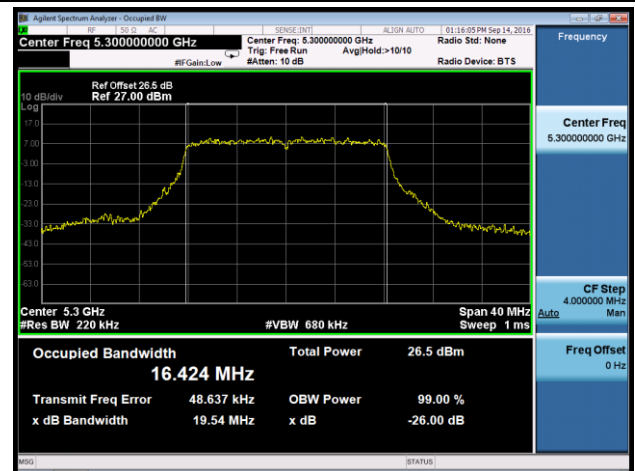

Channel 60 (5300MHz)