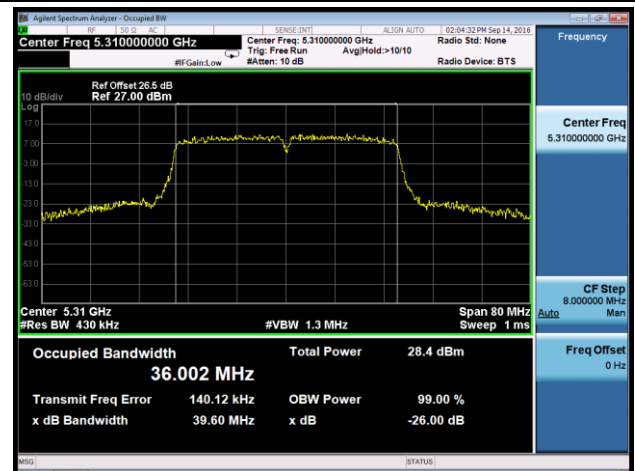

Channel 62 (5310MHz)