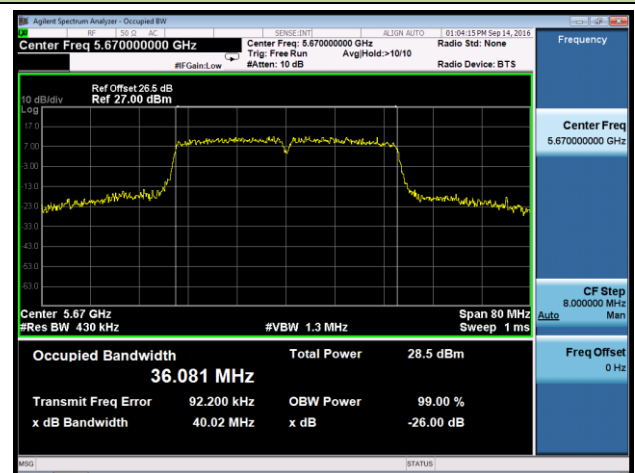

802.11ac-VHT20 26dB Bandwidth & 99% Bandwidth - Ant 1
Channel 52 (5260MHz)

Channel 60 (5300MHz)

Channel 64 (5320MHz)

Channel 100 (5500MHz)

Channel 116 (5580MHz)

Channel 120 (5600MHz)

802.11ac-VHT40 26dB Bandwidth & 99% Bandwidth - Ant 1
Channel 54 (5270MHz)

Channel 62 (5310MHz)

Channel 102 (5510MHz)

Channel 110 (5550MHz)

Channel 118 (5590MHz)

Channel 134 (5670MHz)

802.11ac-VHT80 26dB Bandwidth & 99% Bandwidth - Ant 1

Channel 58 (5290MHz)

Channel 106 (5530MHz)