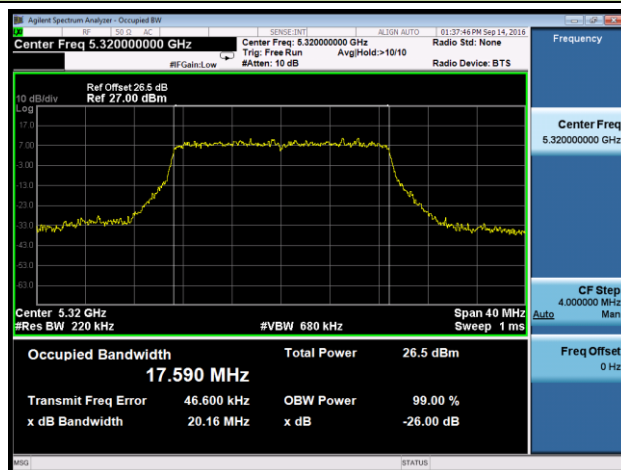

Channel 64 (5320MHz)