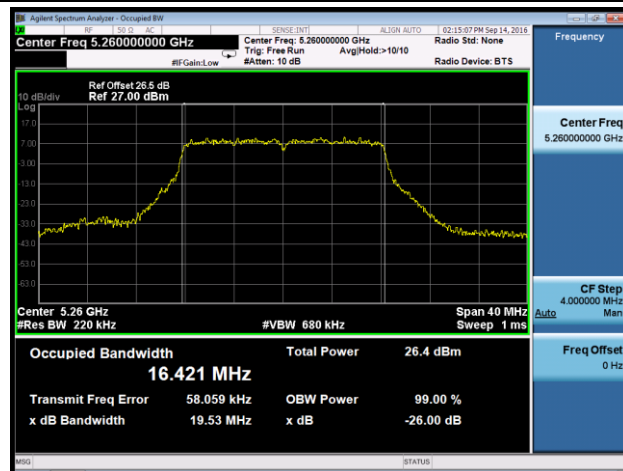

802.11a 26dB Bandwidth & 99% Bandwidth - Ant 3

Channel 52 (5260MHz)