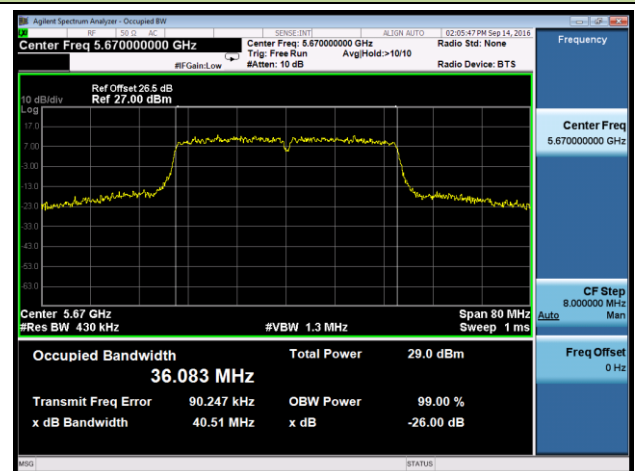

Channel 134 (5670MHz)