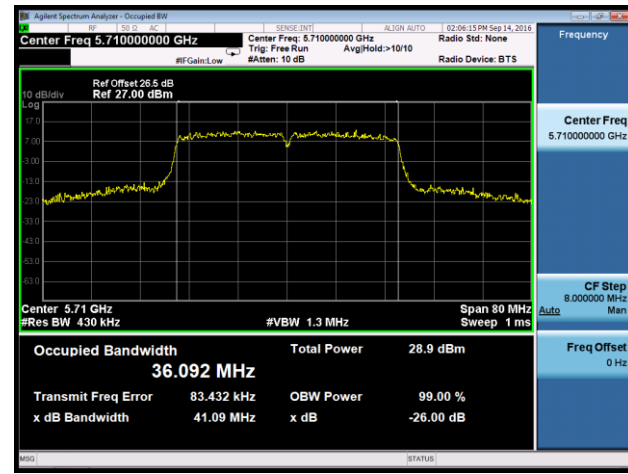

Channel 142 (5710MHz)