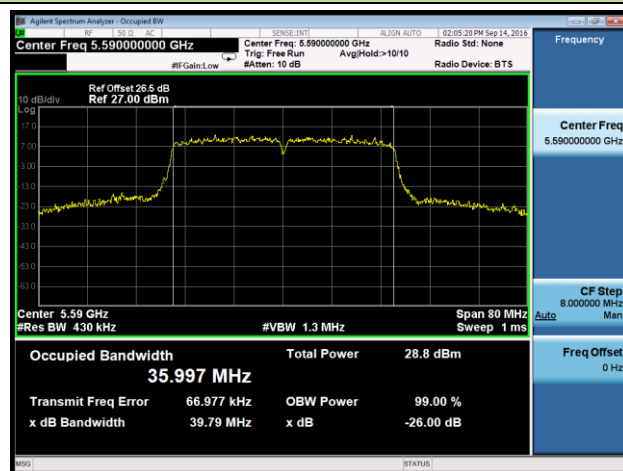

Channel 118 (5590MHz)