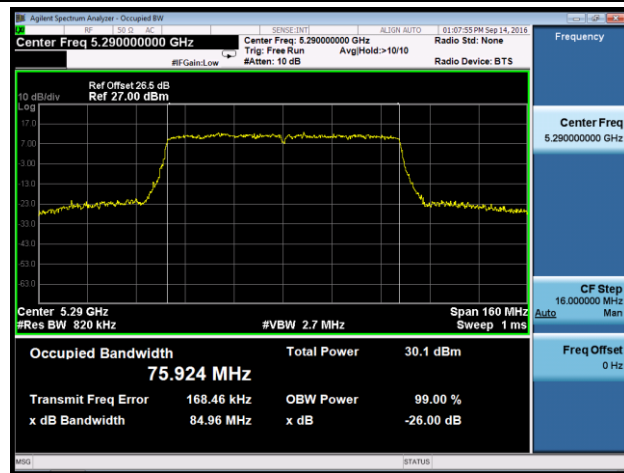

802.11ac-VHT20 26dB Bandwidth & 99% Bandwidth - Ant 1
Channel 52 (5260MHz)

Channel 60 (5300MHz)

Channel 64 (5320MHz)

Channel 100 (5500MHz)

Channel 116 (5580MHz)

Channel 120 (5600MHz)

802.11ac-VHT40 26dB Bandwidth & 99% Bandwidth - Ant 1
Channel 54 (5270MHz)

Channel 62 (5310MHz)

Channel 102 (5510MHz)

Channel 110 (5550MHz)

Channel 118 (5590MHz)

Channel 134 (5670MHz)

802.11ac-VHT80 26dB Bandwidth & 99% Bandwidth - Ant 1

Channel 58 (5290MHz)

Channel 106 (5530MHz)