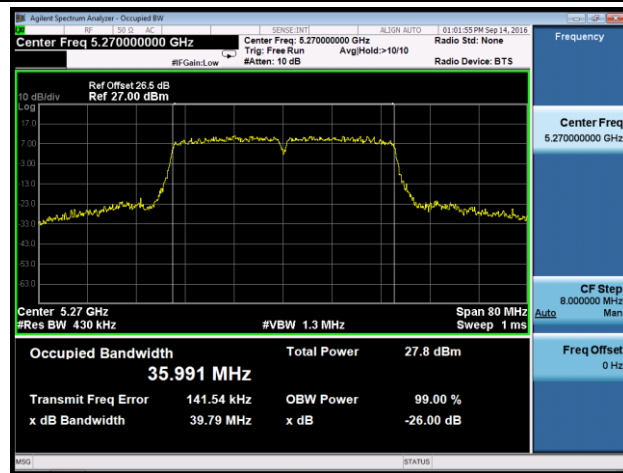

802.11ac-VHT20 26dB Bandwidth & 99% Bandwidth - Ant 1
Channel 52 (5260MHz)

Channel 60 (5300MHz)

Channel 64 (5320MHz)

Channel 100 (5500MHz)

Channel 116 (5580MHz)

Channel 120 (5600MHz)

802.11ac-VHT40 26dB Bandwidth & 99% Bandwidth - Ant 1
Channel 54 (5270MHz)

Channel 62 (5310MHz)

Channel 102 (5510MHz)

Channel 110 (5550MHz)

Channel 118 (5590MHz)

Channel 134 (5670MHz)

802.11ac-VHT80 26dB Bandwidth & 99% Bandwidth - Ant 1

Channel 58 (5290MHz)

Channel 106 (5530MHz)