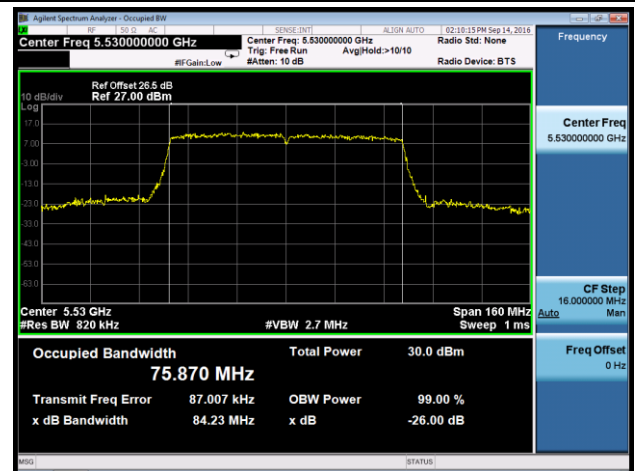

Channel 106 (5530MHz)