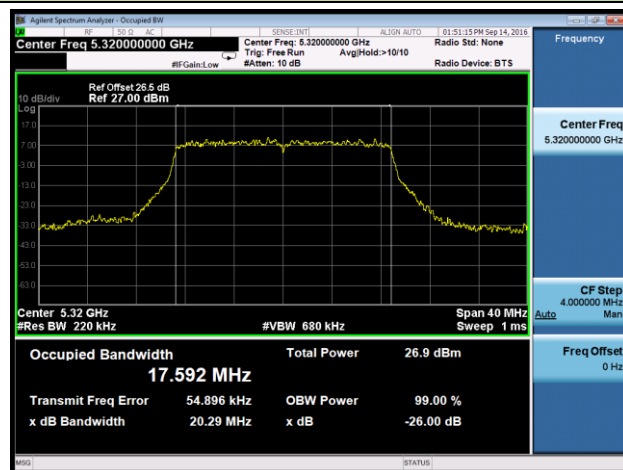

Channel 64 (5320MHz)