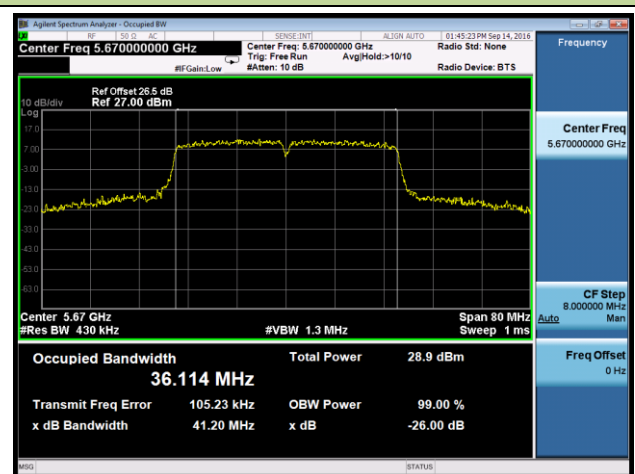

Channel 134 (5670MHz)