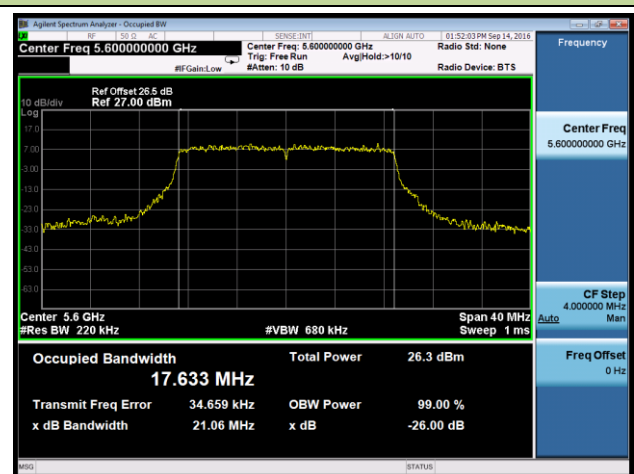

Channel 120 (5600MHz)