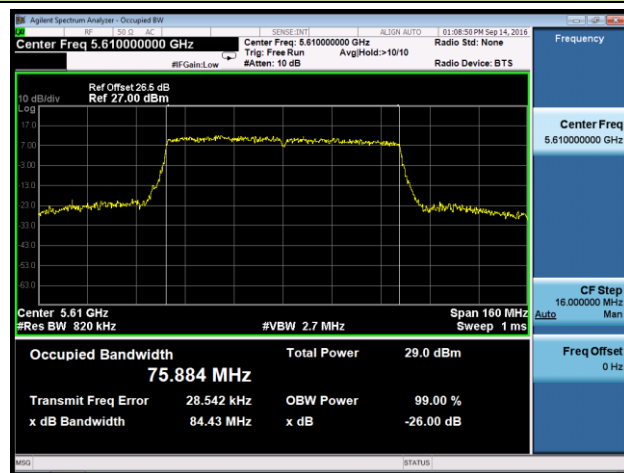

Channel 122 (5610MHz)