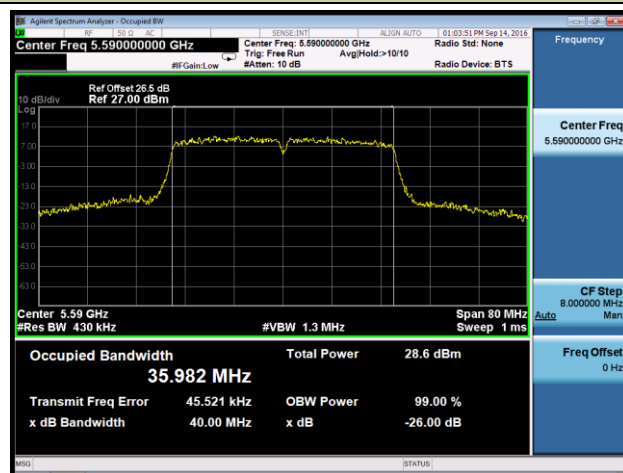

802.11ac-VHT20 26dB Bandwidth & 99% Bandwidth - Ant 1
Channel 52 (5260MHz)

Channel 60 (5300MHz)

Channel 64 (5320MHz)

Channel 100 (5500MHz)

Channel 116 (5580MHz)

Channel 120 (5600MHz)

802.11ac-VHT40 26dB Bandwidth & 99% Bandwidth - Ant 1
Channel 54 (5270MHz)

Channel 62 (5310MHz)

Channel 102 (5510MHz)

Channel 110 (5550MHz)

Channel 118 (5590MHz)

Channel 134 (5670MHz)

802.11ac-VHT80 26dB Bandwidth & 99% Bandwidth - Ant 1

Channel 58 (5290MHz)

Channel 106 (5530MHz)