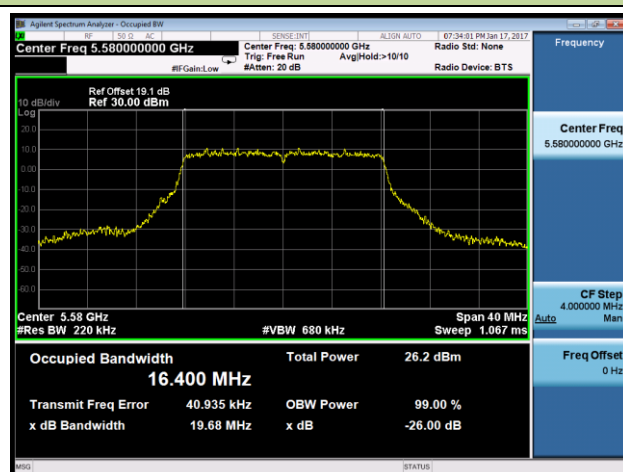

Channel 138 (5690MHz)

Channel 155 (5755MHz)

802.11a 26dB Bandwidth & 99% Bandwidth - Ant 3

Channel 52 (5260MHz)

Channel 60 (5300MHz)

Channel 64 (5320MHz)

Channel 100 (5500MHz)

Channel 116 (5580MHz)

Channel 120 (5600MHz)