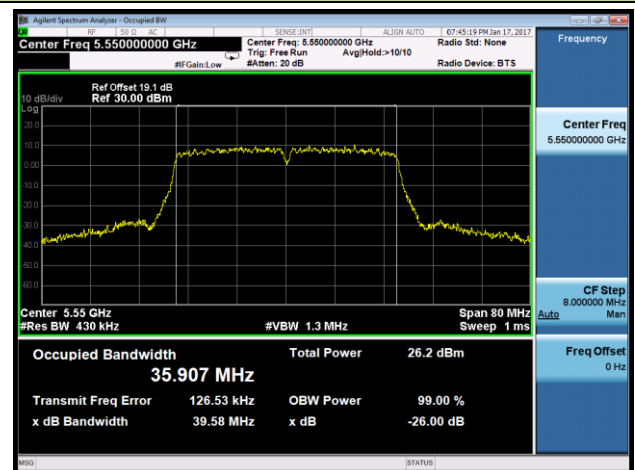

Channel 110 (5550MHz)