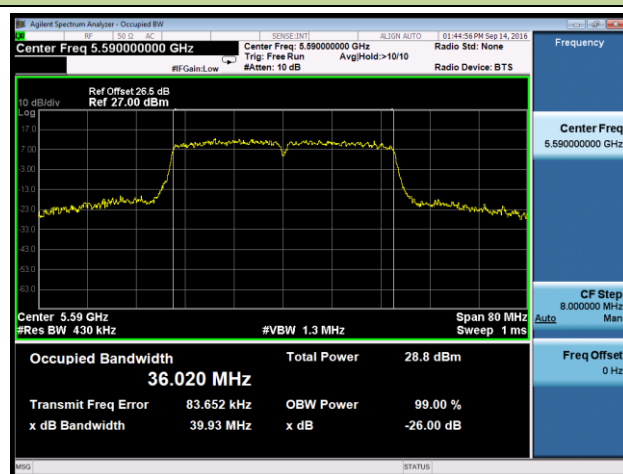

Channel 118 (5590MHz)