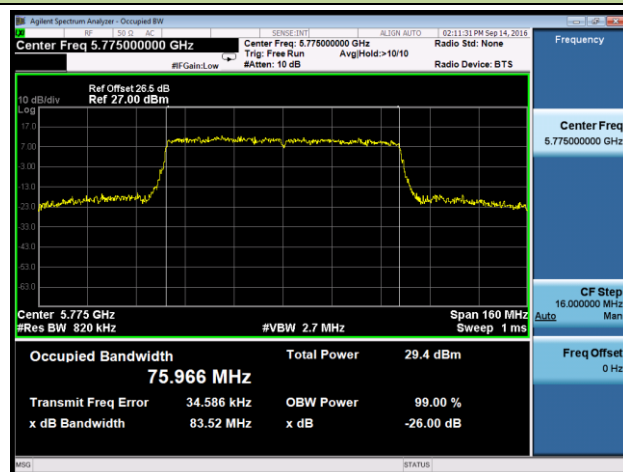

Channel 155 (5755MHz)