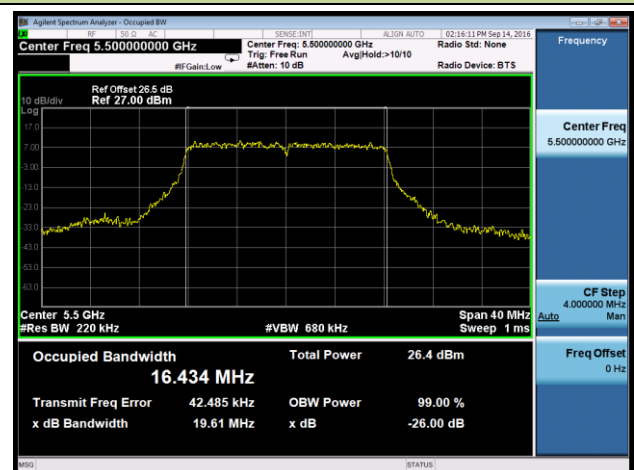

Channel 138 (5690MHz)

Channel 155 (5755MHz)

802.11a 26dB Bandwidth & 99% Bandwidth - Ant 3

Channel 52 (5260MHz)

Channel 60 (5300MHz)

Channel 64 (5320MHz)

Channel 100 (5500MHz)

Channel 116 (5580MHz)

Channel 120 (5600MHz)