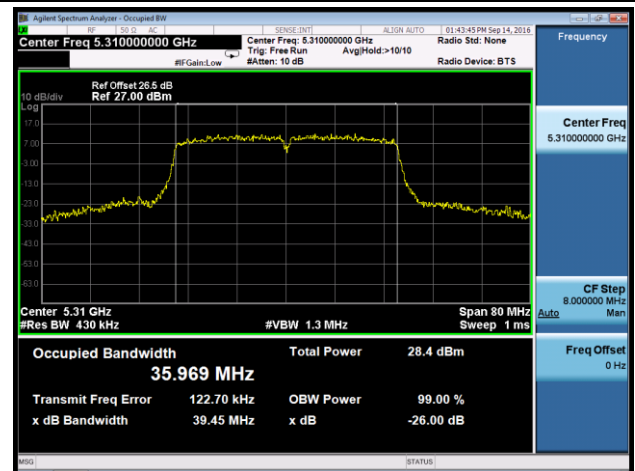

Channel 62 (5310MHz)