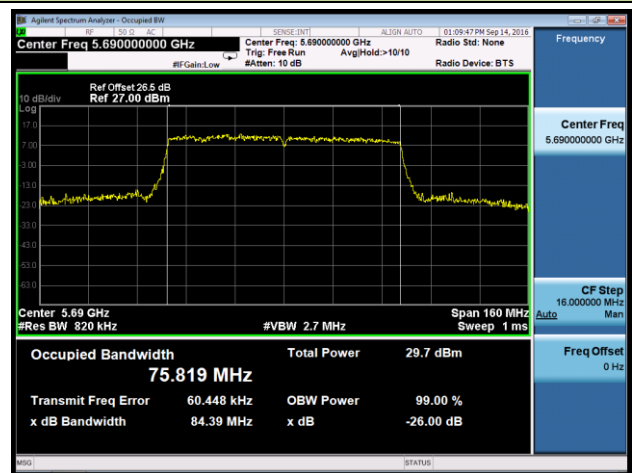

Channel 138 (5690MHz)