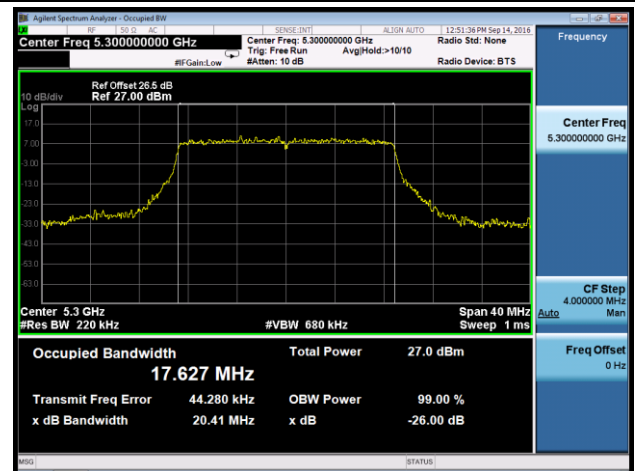

802.11ac-VHT20 26dB Bandwidth & 99% Bandwidth - Ant 1
Channel 52 (5260MHz)

Channel 60 (5300MHz)

Channel 64 (5320MHz)

Channel 100 (5500MHz)

Channel 116 (5580MHz)

Channel 120 (5600MHz)

802.11ac-VHT40 26dB Bandwidth & 99% Bandwidth - Ant 1
Channel 54 (5270MHz)

Channel 62 (5310MHz)

Channel 102 (5510MHz)

Channel 110 (5550MHz)

Channel 118 (5590MHz)

Channel 134 (5670MHz)

802.11ac-VHT80 26dB Bandwidth & 99% Bandwidth - Ant 1

Channel 58 (5290MHz)

Channel 106 (5530MHz)