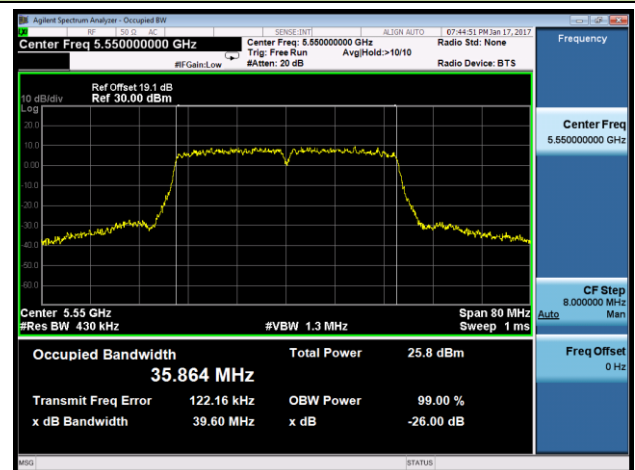

Channel 110 (5550MHz)