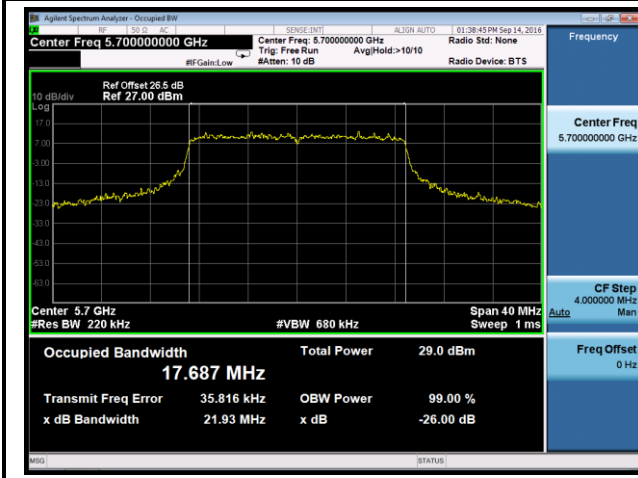

Channel 140 (5700MHz)