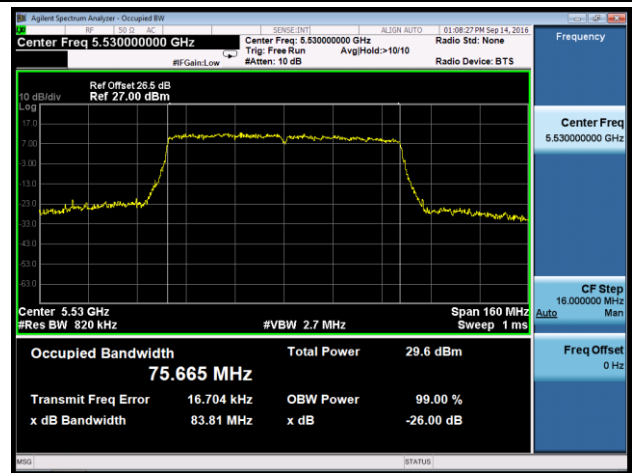

Channel 62 (5310MHz)

Channel 102 (5510MHz)

Channel 110 (5550MHz)

Channel 118 (5590MHz)

Channel 134 (5670MHz)

802.11ac-VHT80 26dB Bandwidth & 99% Bandwidth - Ant 1

Channel 58 (5290MHz)

Channel 106 (5530MHz)