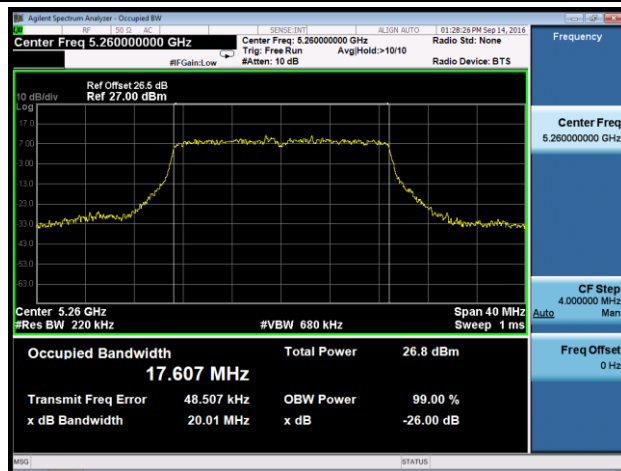

802.11n-HT20 26dB Bandwidth & 99% Bandwidth - Ant 2

Channel 52 (5260MHz)