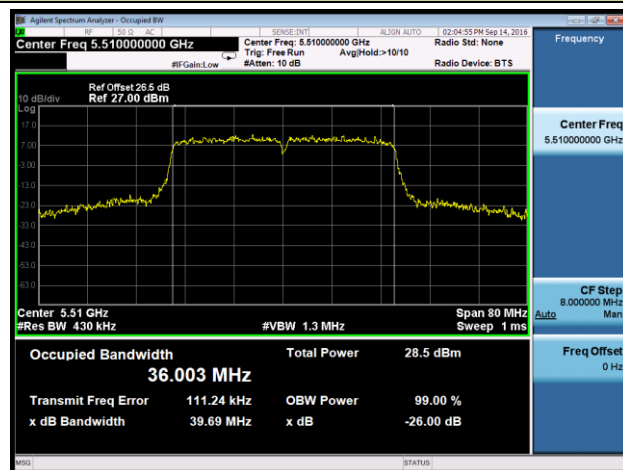

Channel 102 (5510MHz)