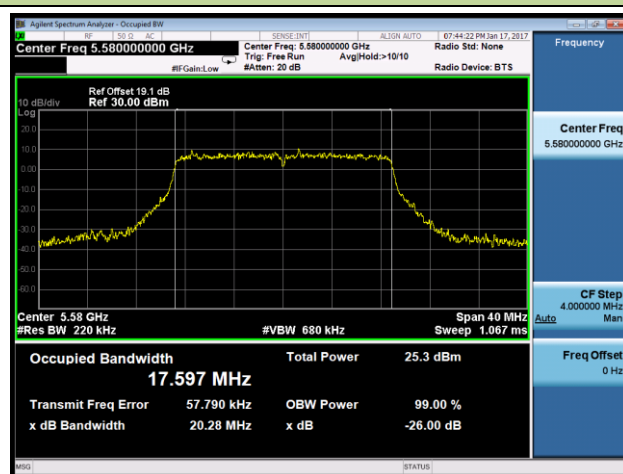

Channel 116 (5580MHz)