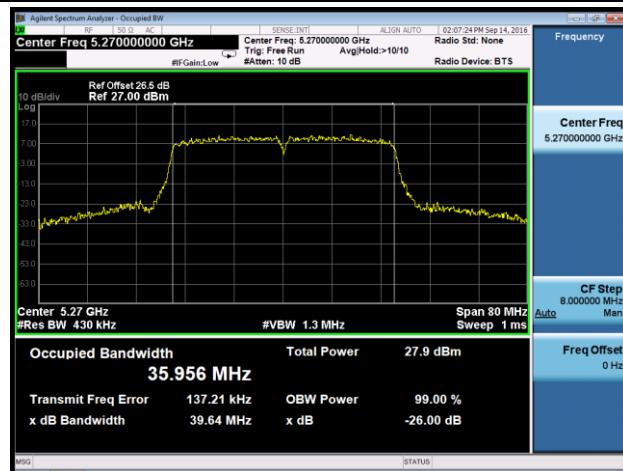

802.11ac-VHT40 26dB Bandwidth & 99% Bandwidth - Ant 2

Channel 54 (5270MHz)