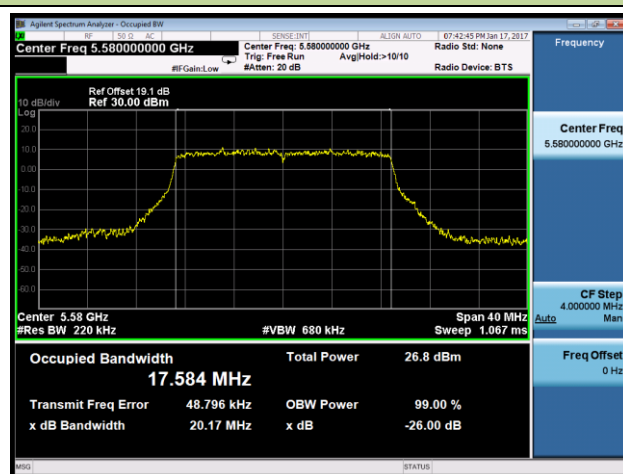

802.11ac-VHT20 26dB Bandwidth & 99% Bandwidth - Ant 1
Channel 52 (5260MHz)

Channel 60 (5300MHz)

Channel 64 (5320MHz)

Channel 100 (5500MHz)

Channel 116 (5580MHz)

Channel 120 (5600MHz)

802.11ac-VHT40 26dB Bandwidth & 99% Bandwidth - Ant 1
Channel 54 (5270MHz)

Channel 62 (5310MHz)

Channel 102 (5510MHz)

Channel 110 (5550MHz)

Channel 118 (5590MHz)

Channel 134 (5670MHz)

802.11ac-VHT80 26dB Bandwidth & 99% Bandwidth - Ant 1

Channel 58 (5290MHz)

Channel 106 (5530MHz)