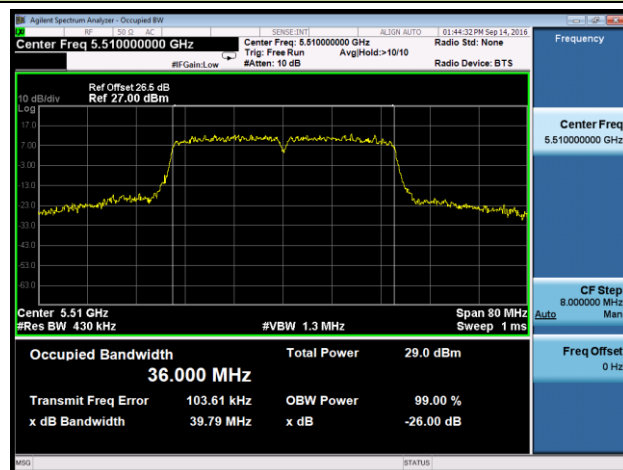

Channel 102 (5510MHz)