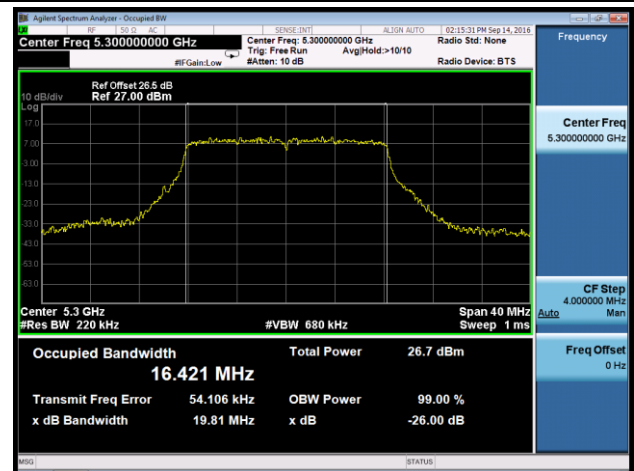

Channel 60 (5300MHz)