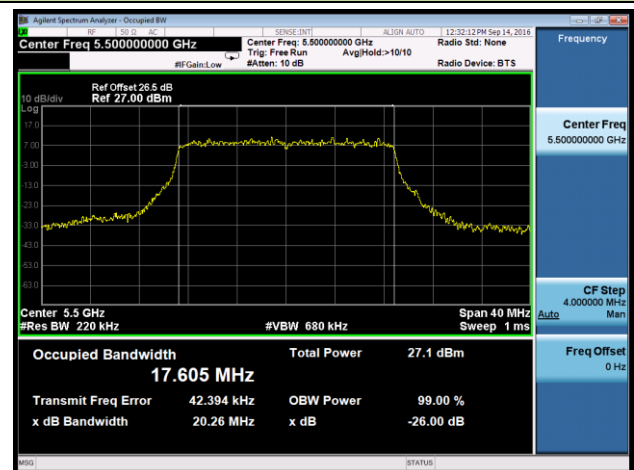

Channel 100 (5500MHz)