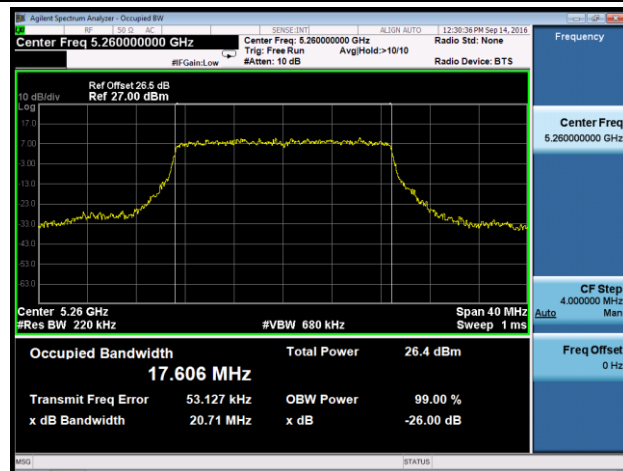

802.11n-HT20 26dB Bandwidth & 99% Bandwidth - Ant 1

Channel 52 (5260MHz)