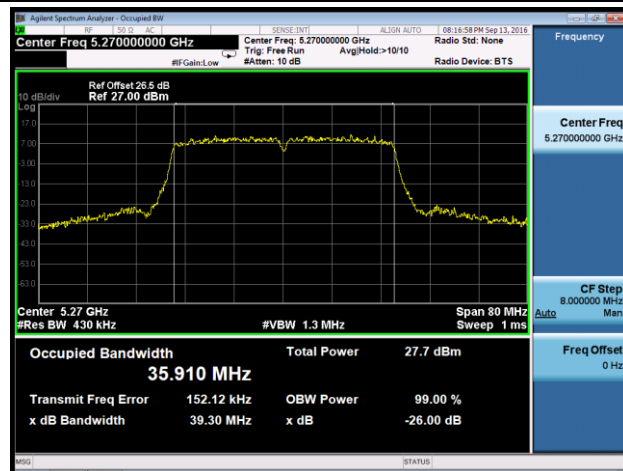

802.11ac-VHT40 26dB Bandwidth & 99% Bandwidth - Ant 0

Channel 54 (5270MHz)