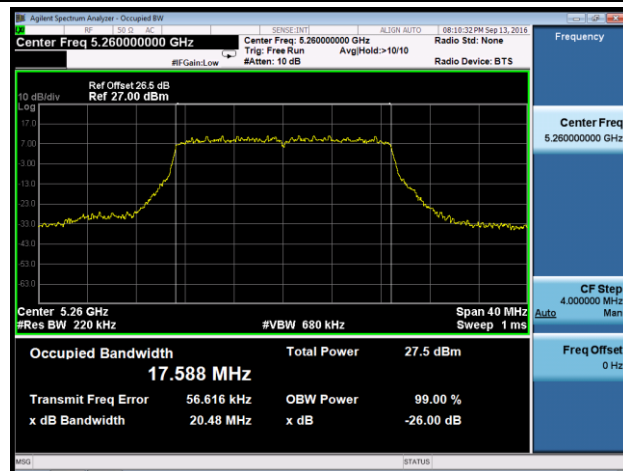

802.11ac-VHT20 26dB Bandwidth & 99% Bandwidth - Ant 0

Channel 52 (5260MHz)