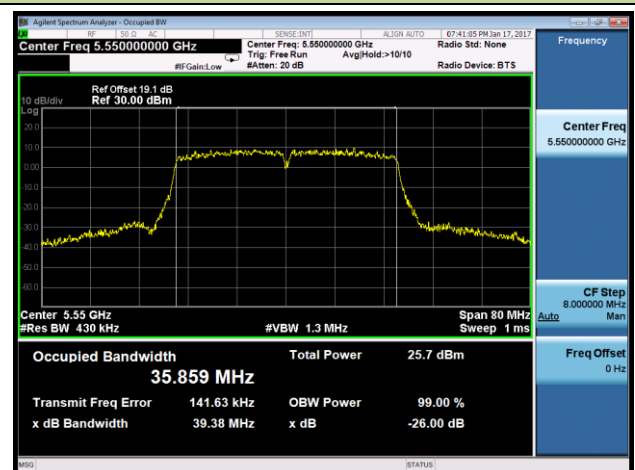

Channel 110 (5550MHz)