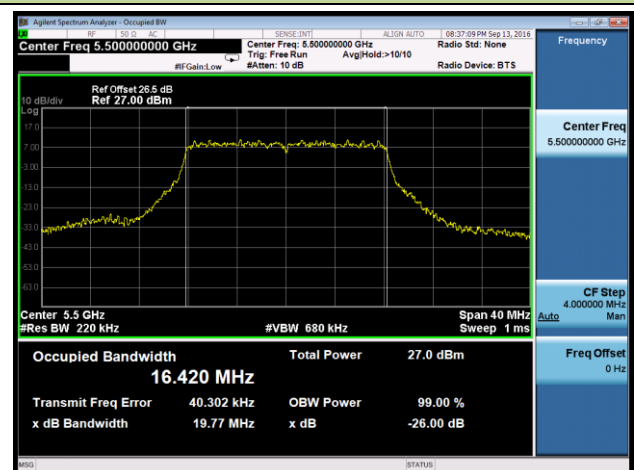

Channel 100 (5500MHz)