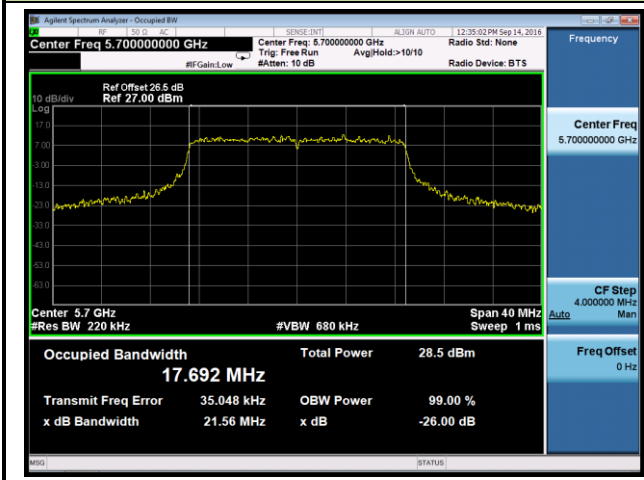

Channel 140 (5700MHz)