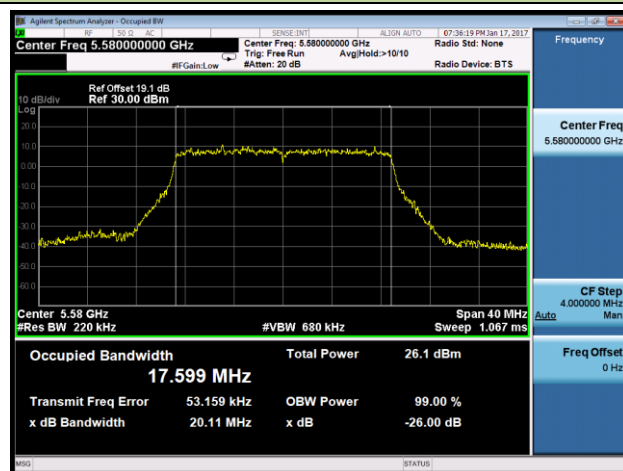

Channel 116 (5580MHz)