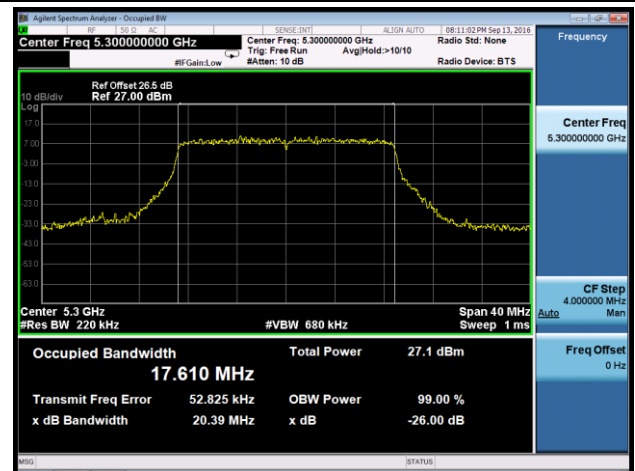

Channel 60 (5300MHz)