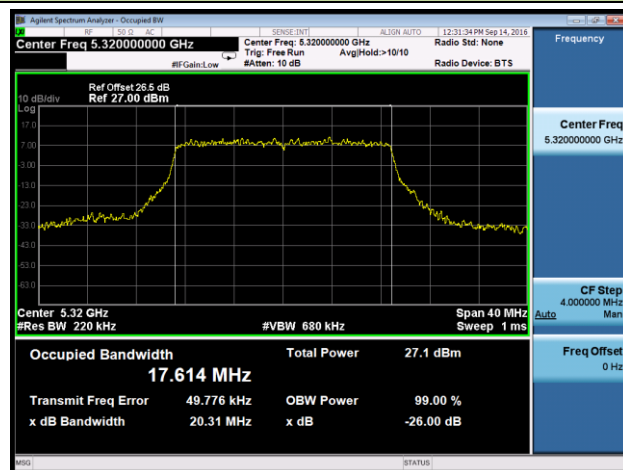

Channel 64 (5320MHz)