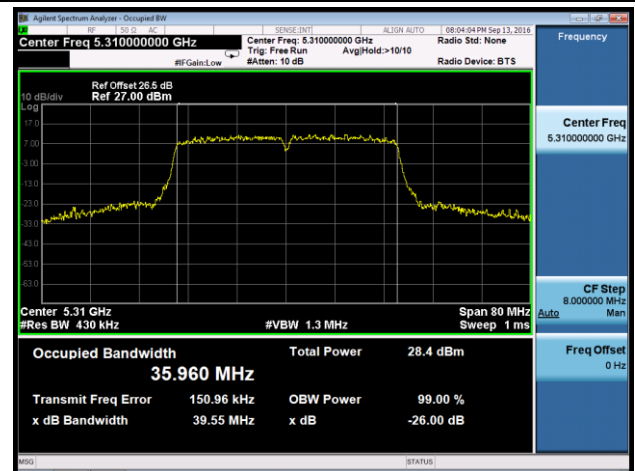

Channel 62 (5310MHz)