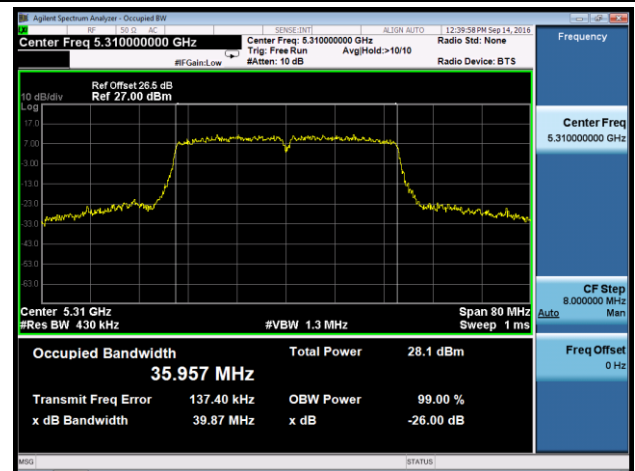

Channel 62 (5310MHz)