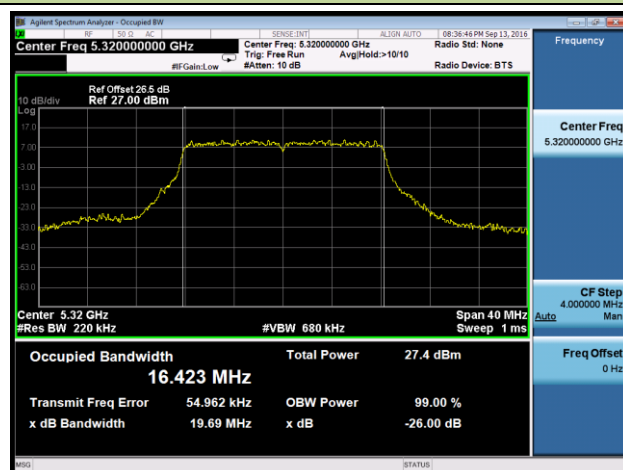

Channel 64 (5320MHz)