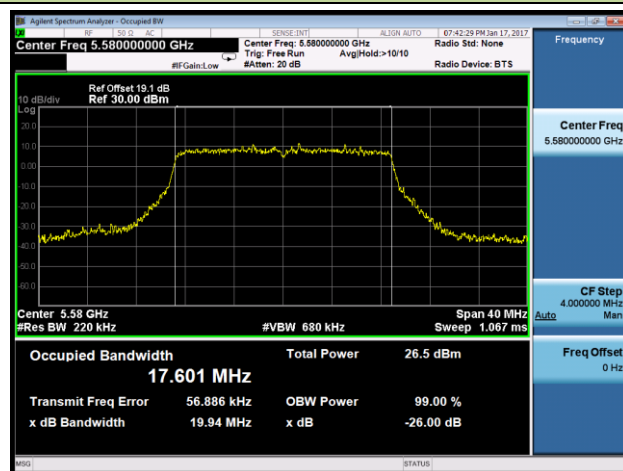

Channel 116 (5580MHz)