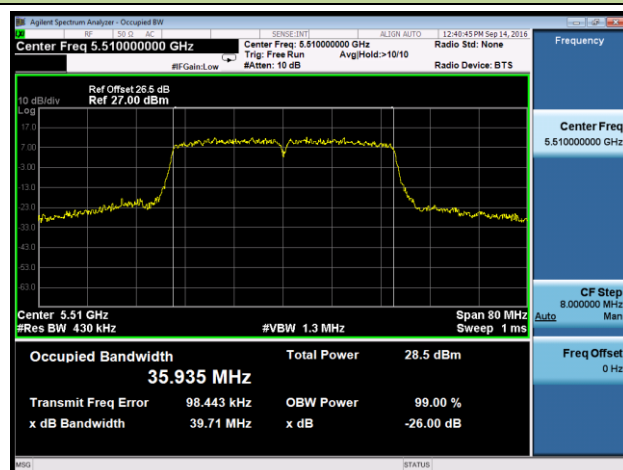

Channel 102 (5510MHz)