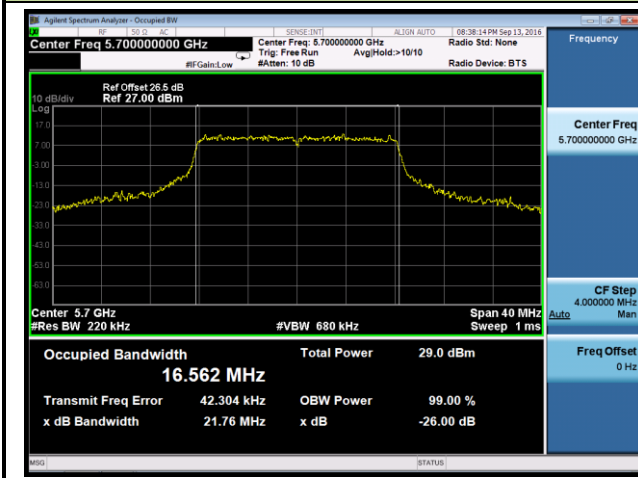

Channel 140 (5700MHz)