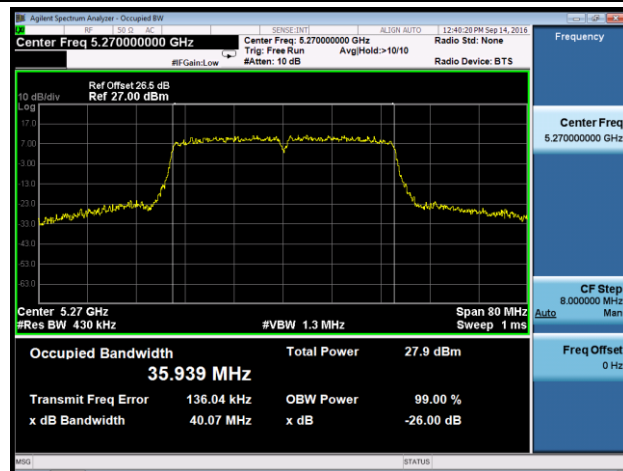

802.11n-HT40 26dB Bandwidth & 99% Bandwidth - Ant 1

Channel 54 (5270MHz)