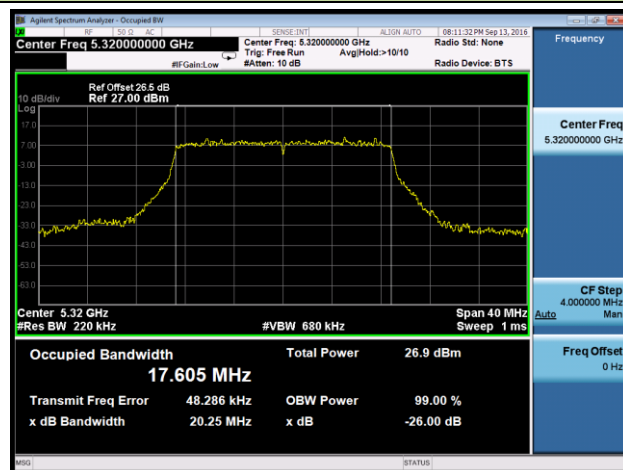

Channel 64 (5320MHz)