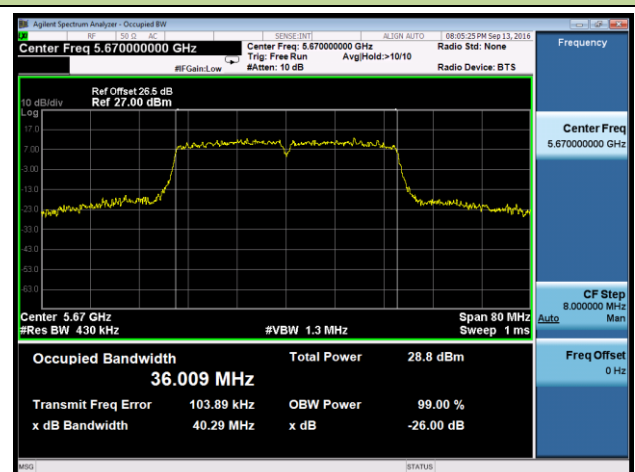

Channel 134 (5670MHz)