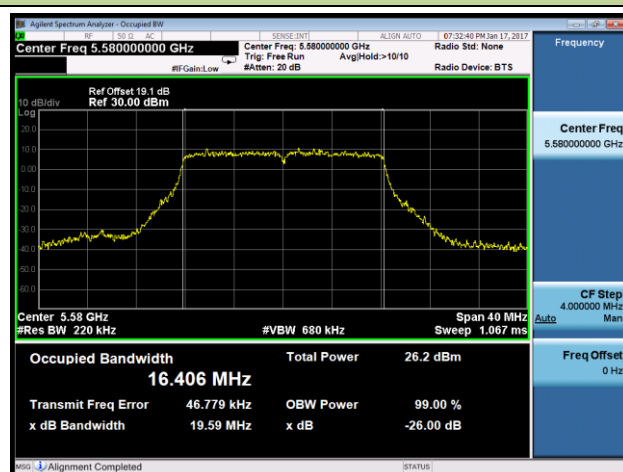

Channel 116 (5580MHz)