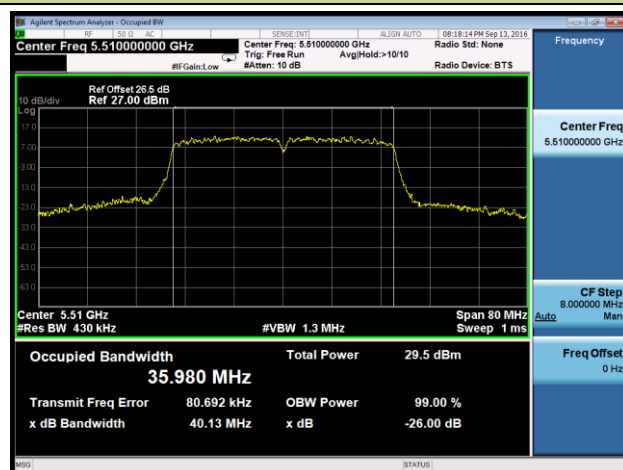

Channel 102 (5510MHz)