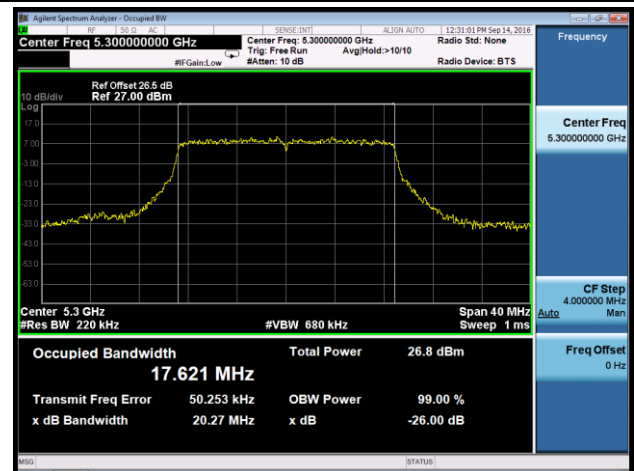

Channel 60 (5300MHz)