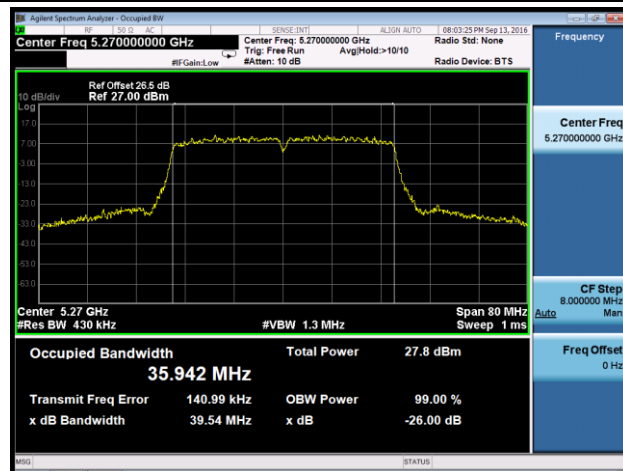

802.11n-HT40 26dB Bandwidth & 99% Bandwidth - Ant 0

Channel 54 (5270MHz)