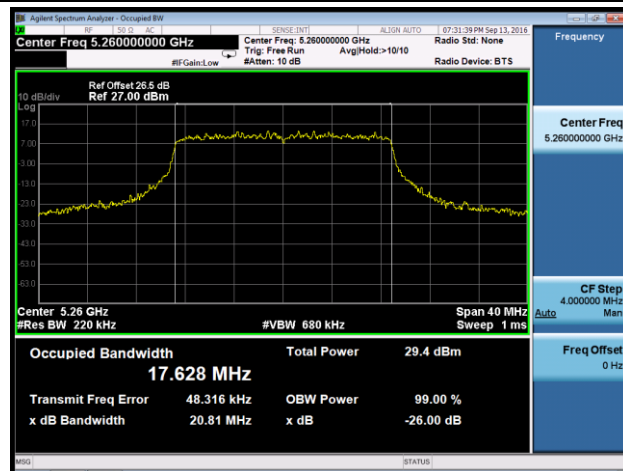

802.11n-HT20 26dB Bandwidth & 99% Bandwidth - Ant 0

Channel 52 (5260MHz)