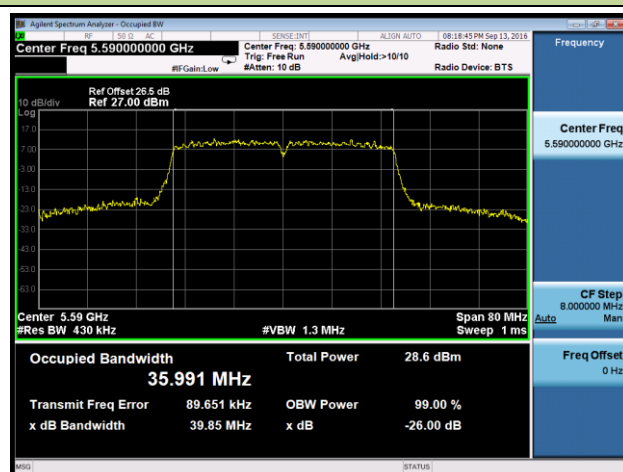

Channel 118 (5590MHz)