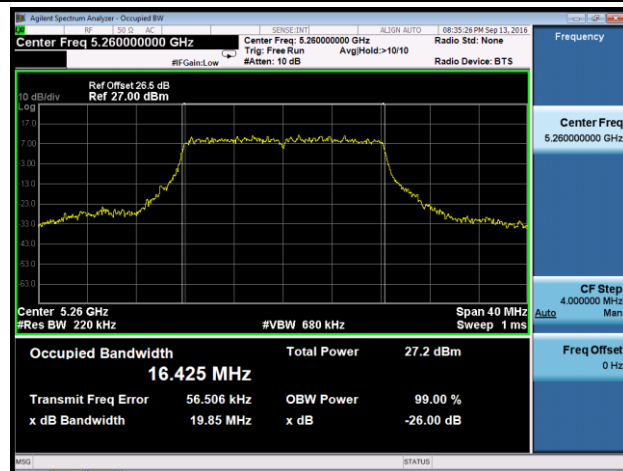

Channel 142 (5710MHz)

802.11ac-VHT80 26dB Bandwidth & 99% Bandwidth - Ant 0

Channel 58 (5290MHz)

Channel 106 (5530MHz)

Channel 122 (5610MHz)

Channel 138 (5690MHz)

802.11a 26dB Bandwidth & 99% Bandwidth - Ant 1
Channel 52 (5260MHz)