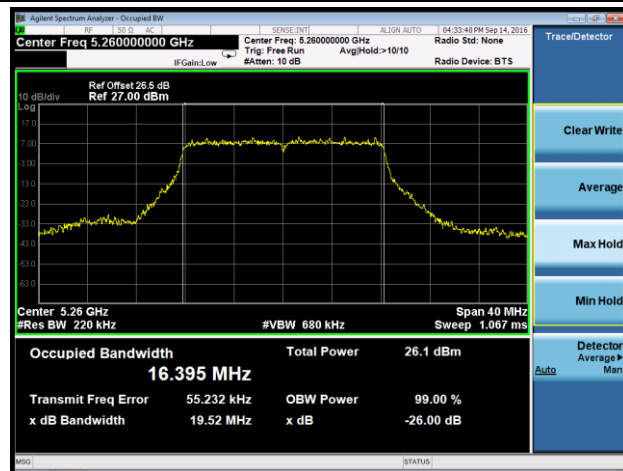

802.11a 26dB Bandwidth & 99% Bandwidth - Ant 0

Channel 52 (5260MHz)