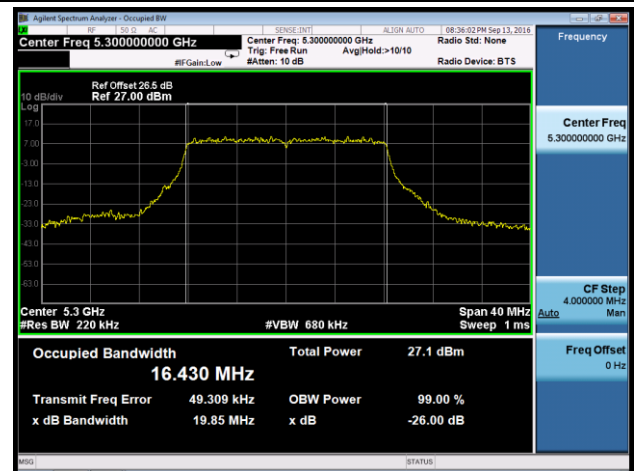

Channel 60 (5300MHz)