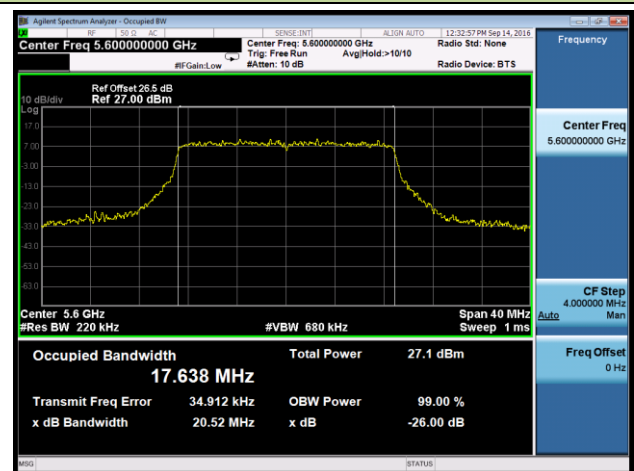

Channel 120 (5600MHz)