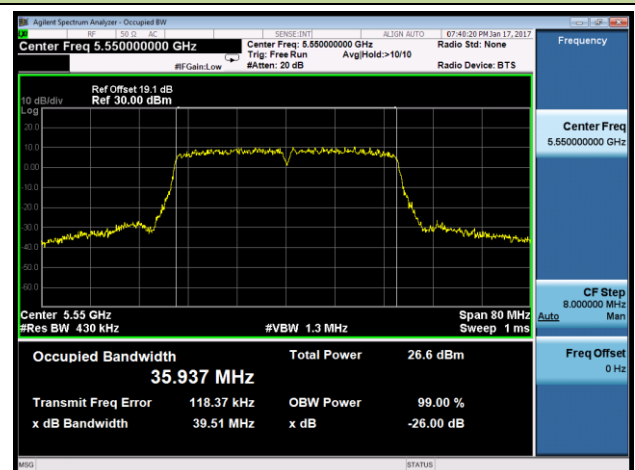

Channel 110 (5550MHz)