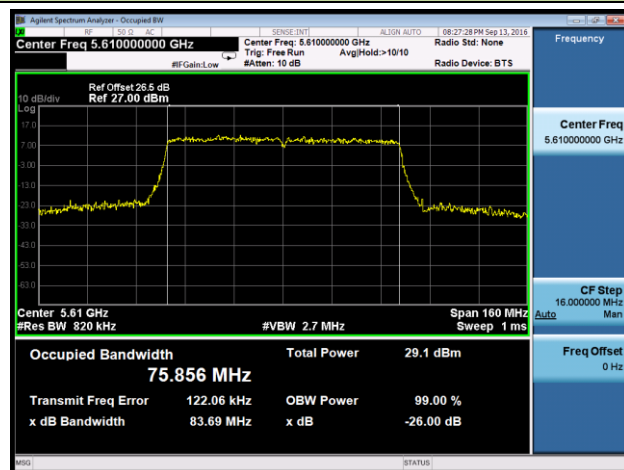

Channel 142 (5710MHz)

802.11ac-VHT80 26dB Bandwidth & 99% Bandwidth - Ant 0

Channel 58 (5290MHz)

Channel 106 (5530MHz)

Channel 122 (5610MHz)

Channel 138 (5690MHz)

802.11a 26dB Bandwidth & 99% Bandwidth - Ant 1
Channel 52 (5260MHz)