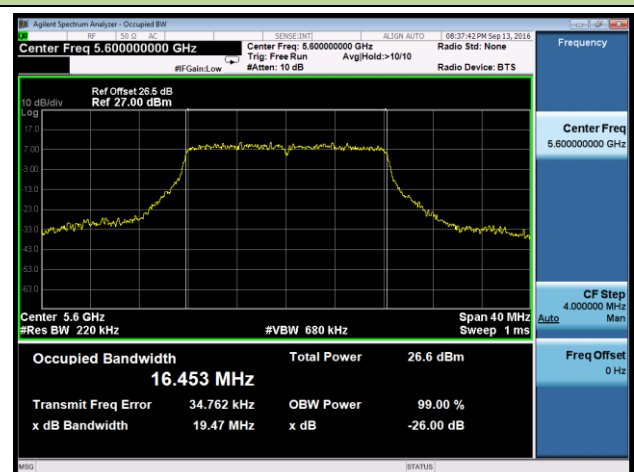

Channel 120 (5600MHz)