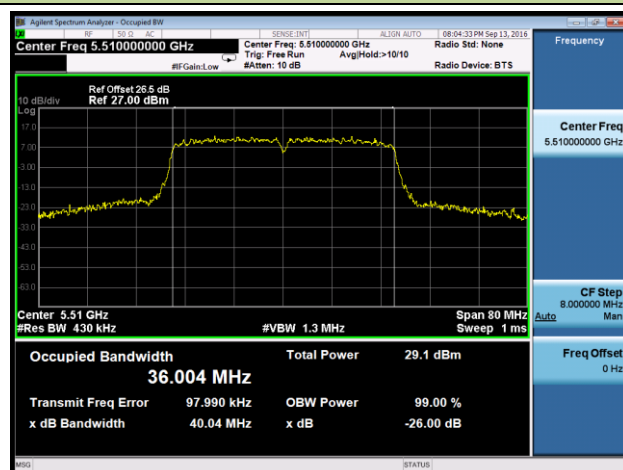

Channel 102 (5510MHz)