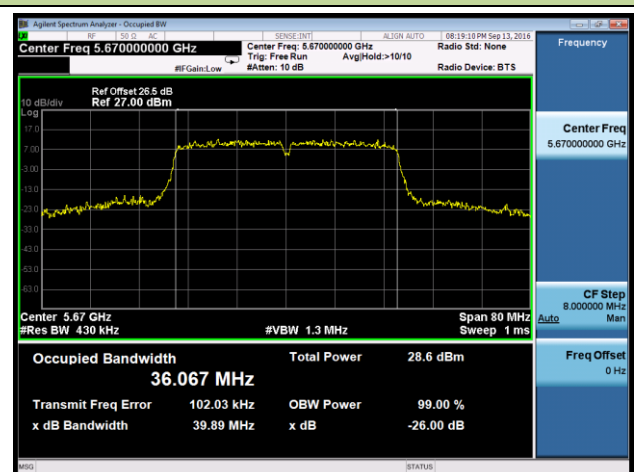

Channel 134 (5670MHz)