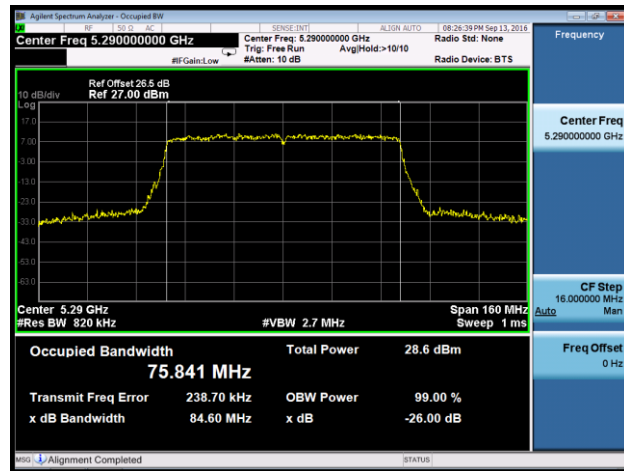

802.11ac-VHT80 26dB Bandwidth & 99% Bandwidth - Ant 0

Channel 58 (5290MHz)