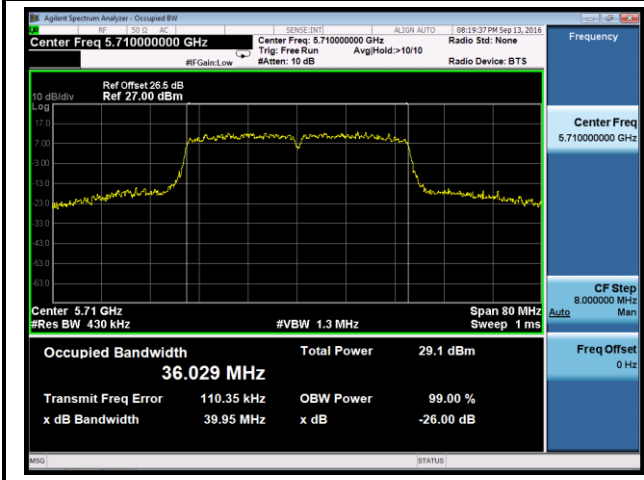

Channel 142 (5710MHz)