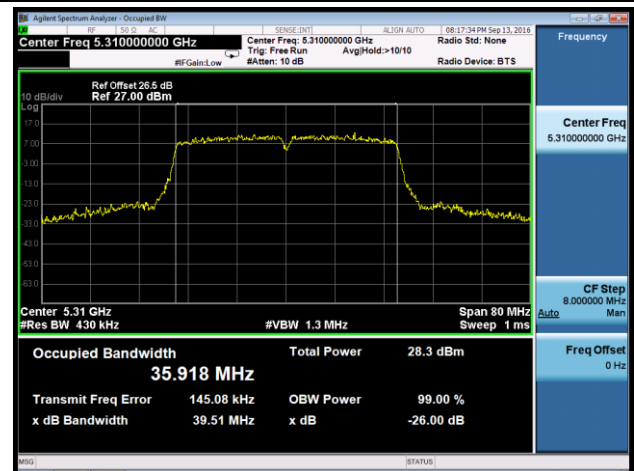

Channel 62 (5310MHz)