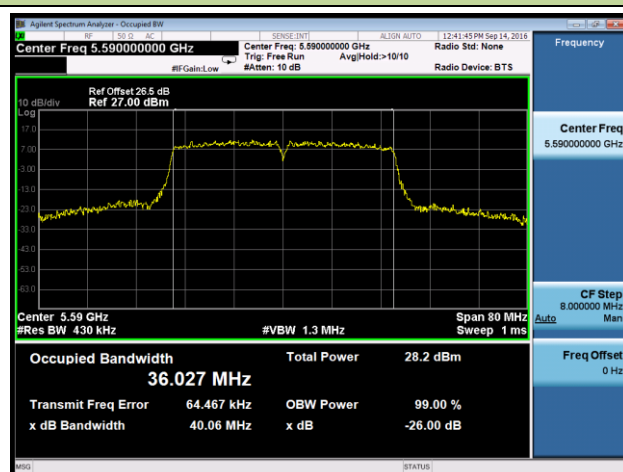

Channel 110 (5590MHz)