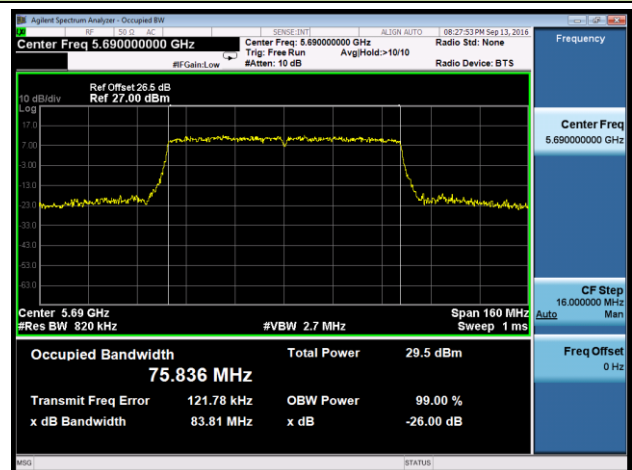

Channel 142 (5710MHz)

802.11ac-VHT80 26dB Bandwidth & 99% Bandwidth - Ant 0

Channel 58 (5290MHz)

Channel 106 (5530MHz)

Channel 122 (5610MHz)

Channel 138 (5690MHz)

802.11a 26dB Bandwidth & 99% Bandwidth - Ant 1
Channel 52 (5260MHz)