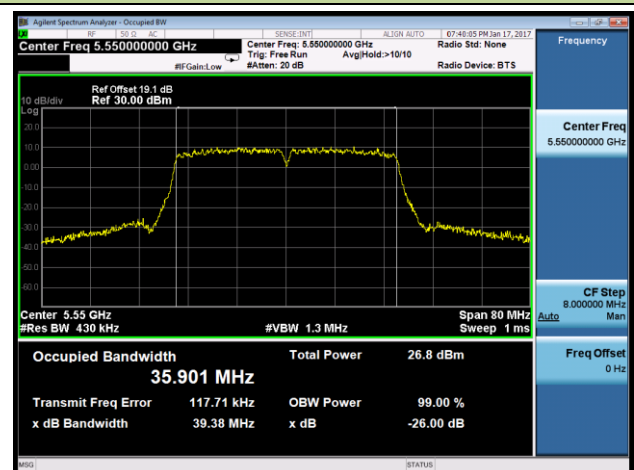

Channel 110 (5550MHz)