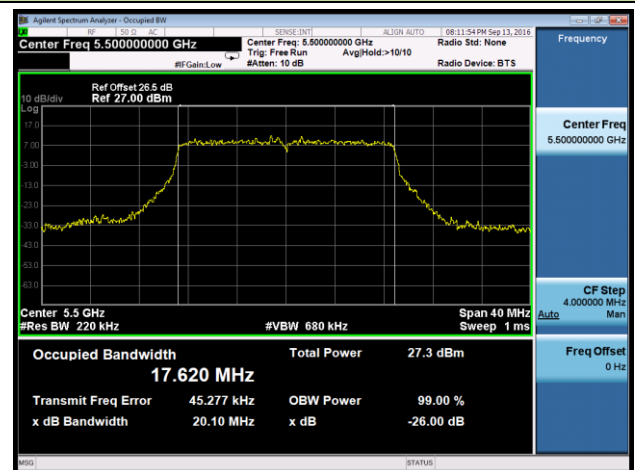

Channel 100 (5500MHz)