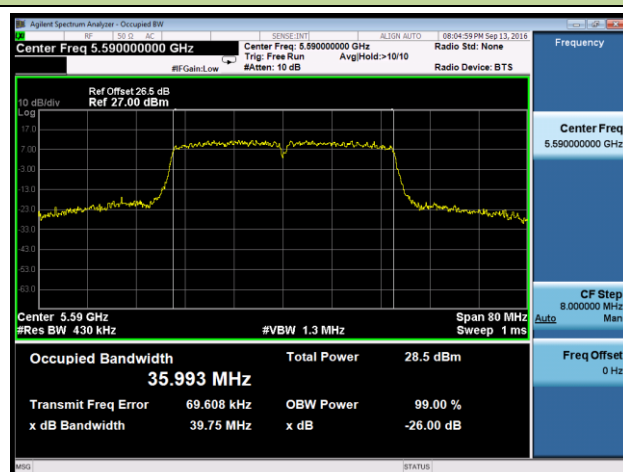

Channel 118 (5590MHz)