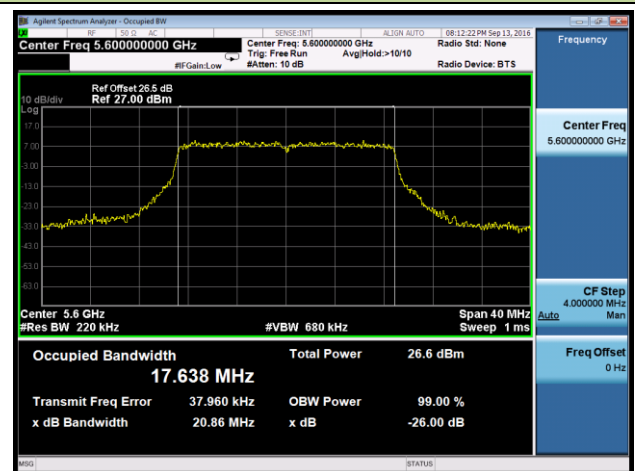

Channel 120 (5600MHz)