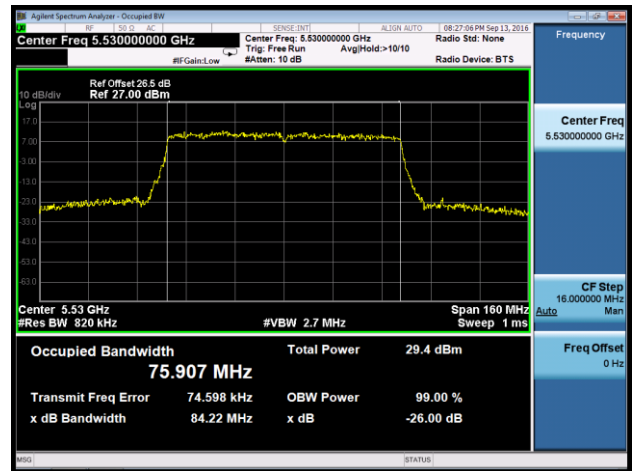

Channel 142 (5710MHz)

802.11ac-VHT80 26dB Bandwidth & 99% Bandwidth - Ant 0

Channel 58 (5290MHz)

Channel 106 (5530MHz)

Channel 122 (5610MHz)

Channel 138 (5690MHz)

802.11a 26dB Bandwidth & 99% Bandwidth - Ant 1
Channel 52 (5260MHz)