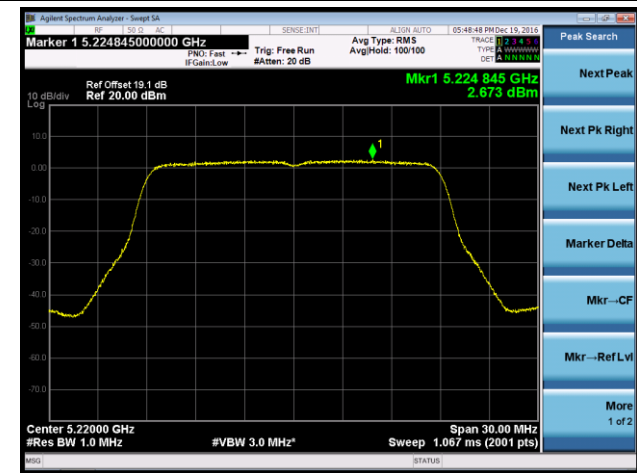

Channel 44 (5220MHz)