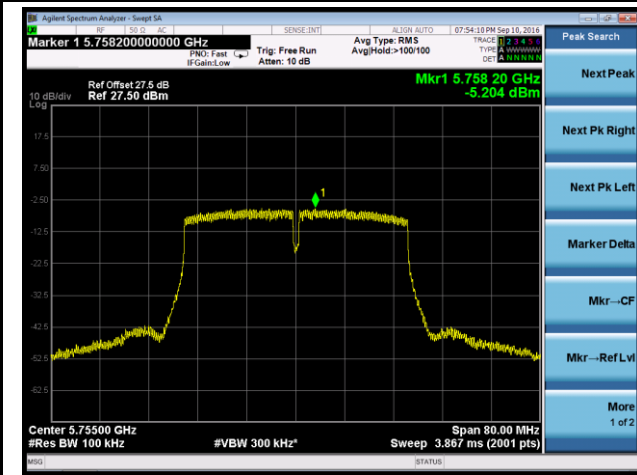

Channel 151 (5755MHz)