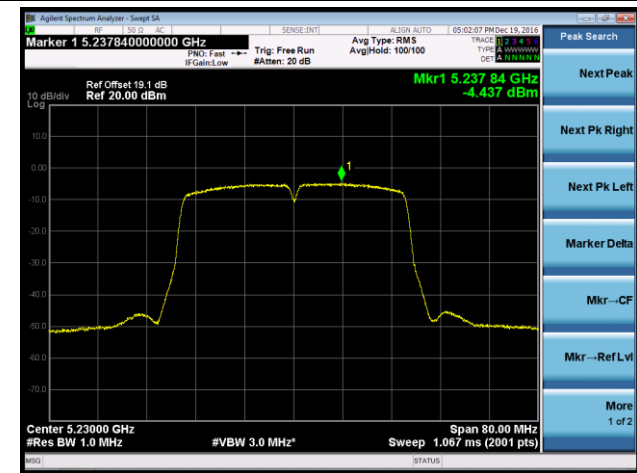

Channel 48 (5240MHz)

Channel 149 (5745MHz)

Channel 157 (5785MHz)

Channel 165 (5825MHz)

802.11n-HT40 Power Spectral Density - Ant 0 / Ant 0 + 1 + 2 + 3

Channel 38 (5190MHz)

Channel 46 (5230MHz)

Channel 151 (5755MHz)

Channel 159 (5795MHz)