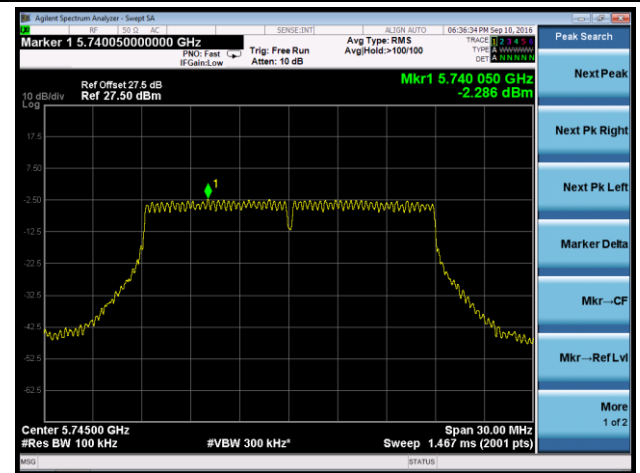

Channel 149 (5745MHz)