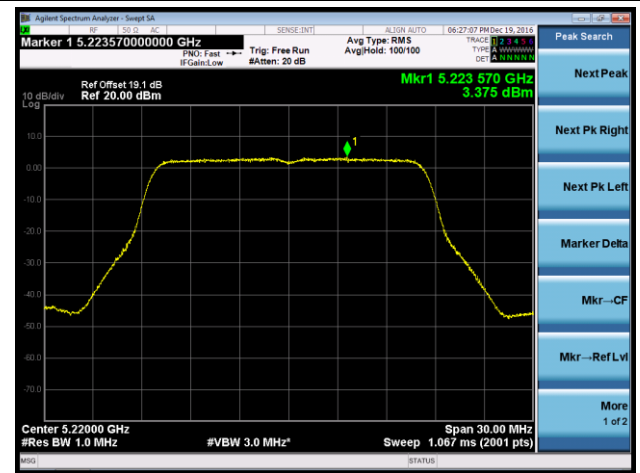

Channel 44 (5220MHz)