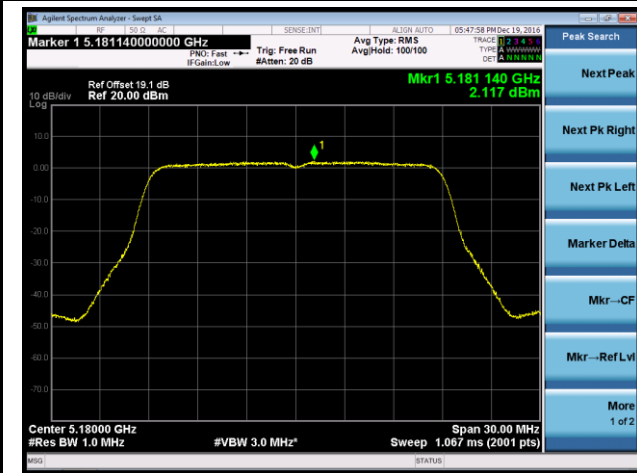

### 802.11n-HT40 Power Spectral Density - Ant 2

**Channel 38 (5190MHz)**

**Channel 46 (5230MHz)**

**Channel 151 (5755MHz)**

**Channel 159 (5795MHz)**

802.11ac-VHT20 Power Spectral Density - Ant 2

Channel 36 (5180MHz)