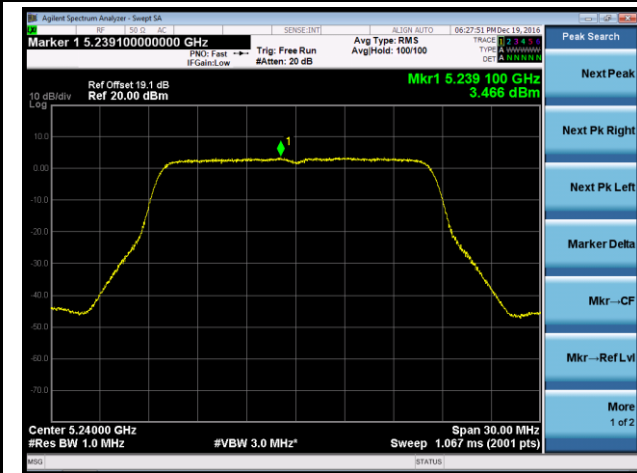

## 802.11a Power Spectral Density - Ant 3

Channel 36 (5180MHz)

Channel 44 (5220MHz)

Channel 48 (5240MHz)

Channel 149 (5745MHz)

Channel 157 (5785MHz)

Channel 165 (5825MHz)