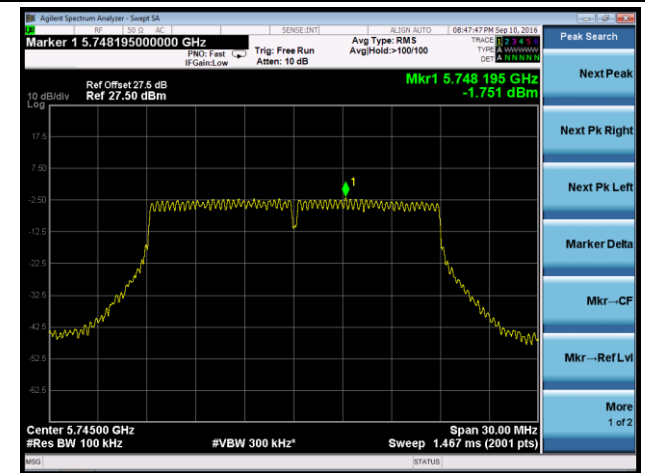

Channel 159 (5795MHz)

## 802.11ac-VHT20 Power Spectral Density - Ant 0 / Ant 0 + 1 + 2 + 3

Channel 36 (5180MHz)

Channel 44 (5220MHz)

Channel 48 (5240MHz)

Channel 149 (5745MHz)

Channel 157 (5785MHz)

Channel 165 (5825MHz)

802.11ac-VHT40 Power Spectral Density - Ant 0 / Ant 0 + 1 + 2 + 3