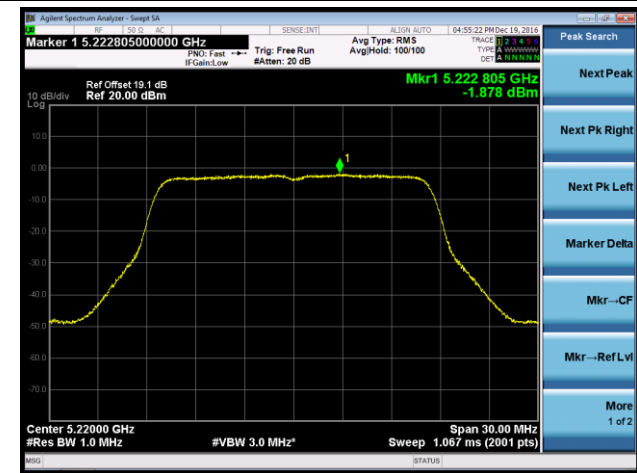

Channel 44 (5220MHz)