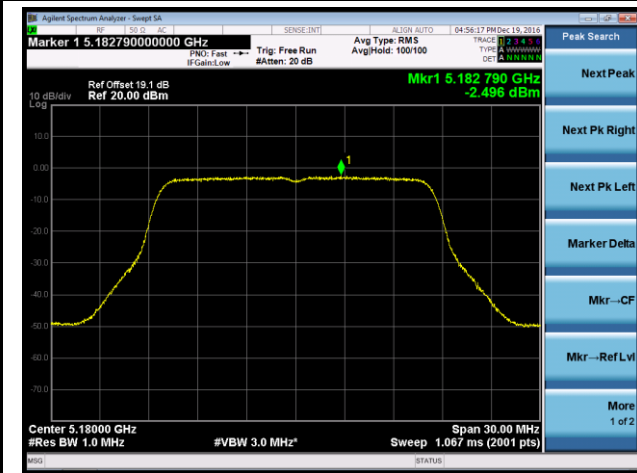

Channel 151 (5755MHz)

Channel 159 (5795MHz)

802.11ac-VHT80 Power Spectral Density - Ant 3

Channel 42 (5210MHz)

Channel 155 (5775MHz)

802.11a Power Spectral Density - Ant 0 / Ant 0 + 1 + 2 + 3

Channel 36 (5180MHz)