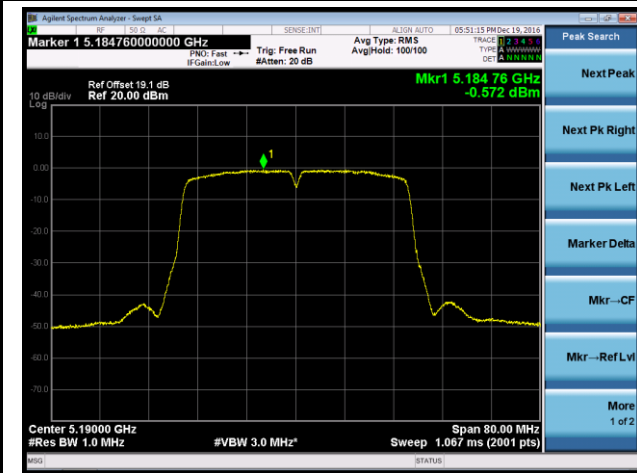

Channel 44 (5220MHz)

Channel 48 (5240MHz)

Channel 149 (5745MHz)

Channel 157 (5785MHz)

Channel 165 (5825MHz)

802.11ac-VHT40 Power Spectral Density - Ant 2

Channel 38 (5190MHz)

Channel 46 (5230MHz)

Channel 151 (5755MHz)

Channel 159 (5795MHz)

802.11ac-VHT80 Power Spectral Density - Ant 2

Channel 42 (5210MHz)

Channel 155 (5775MHz)