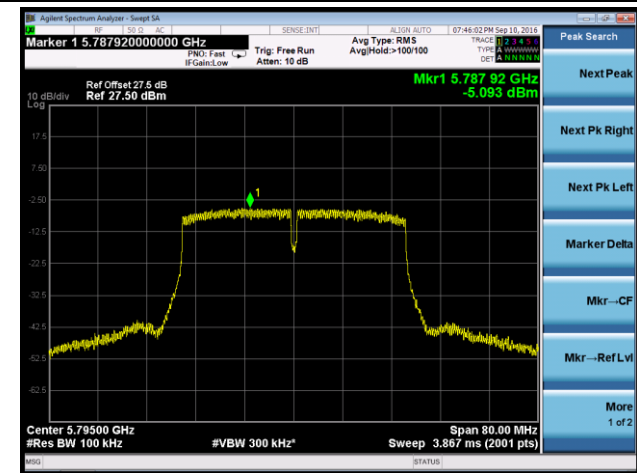

Channel 48 (5240MHz)

Channel 149 (5745MHz)

Channel 157 (5785MHz)

Channel 165 (5825MHz)

802.11n-HT40 Power Spectral Density - Ant 0 / Ant 0 + 1 + 2 + 3

Channel 38 (5190MHz)

Channel 46 (5230MHz)

Channel 151 (5755MHz)

Channel 159 (5795MHz)