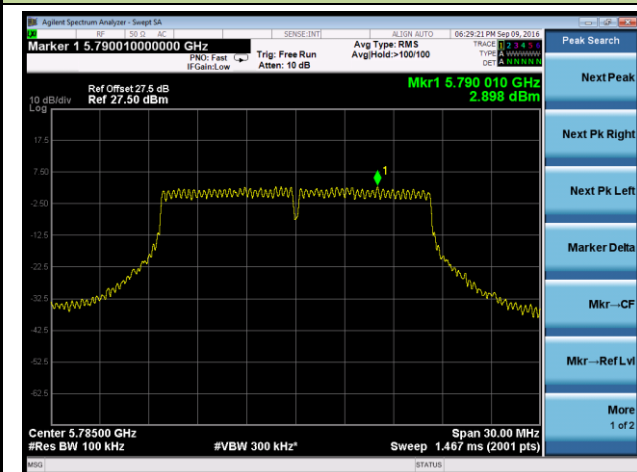

## 802.11a Power Spectral Density - Ant 3

Channel 36 (5180MHz)

Channel 44 (5220MHz)

Channel 48 (5240MHz)

Channel 149 (5745MHz)

Channel 157 (5785MHz)

Channel 165 (5825MHz)