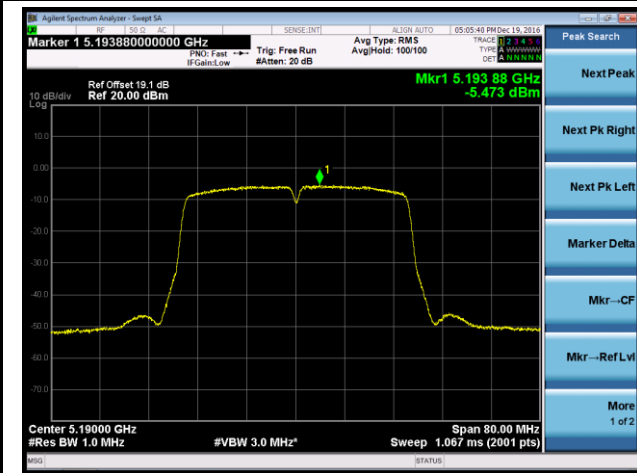

802.11ac-VHT40 Power Spectral Density - Ant 0 / Ant 0 + 1 + 2 + 3

Channel 38 (5190MHz)