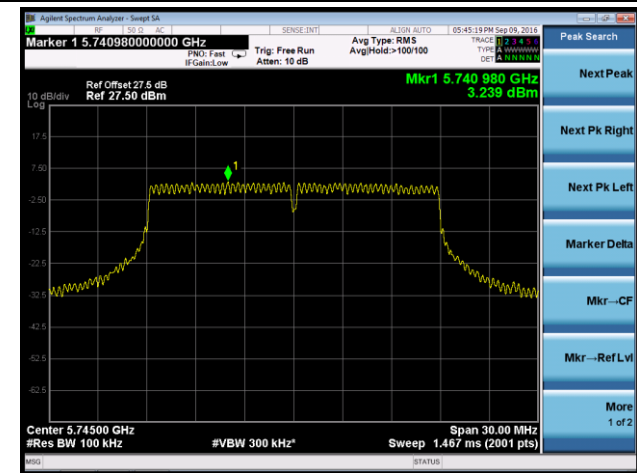

### 802.11n-HT40 Power Spectral Density - Ant 2

**Channel 38 (5190MHz)**

**Channel 46 (5230MHz)**

**Channel 151 (5755MHz)**

**Channel 159 (5795MHz)**

802.11ac-VHT20 Power Spectral Density - Ant 2

Channel 36 (5180MHz)

Channel 44 (5220MHz)

Channel 48 (5240MHz)

Channel 149 (5745MHz)

Channel 157 (5785MHz)

Channel 165 (5825MHz)

802.11ac-VHT40 Power Spectral Density - Ant 2

Channel 38 (5190MHz)

Channel 46 (5230MHz)