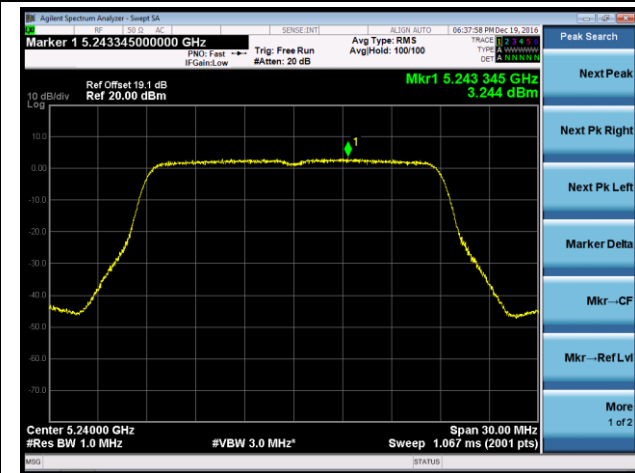

Channel 48 (5240MHz)