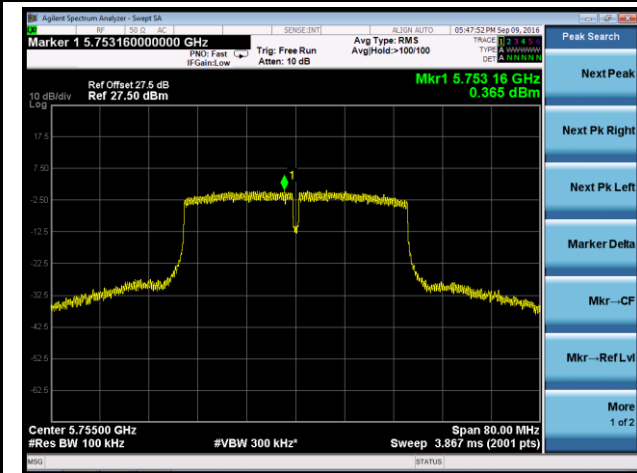

Channel 151 (5755MHz)