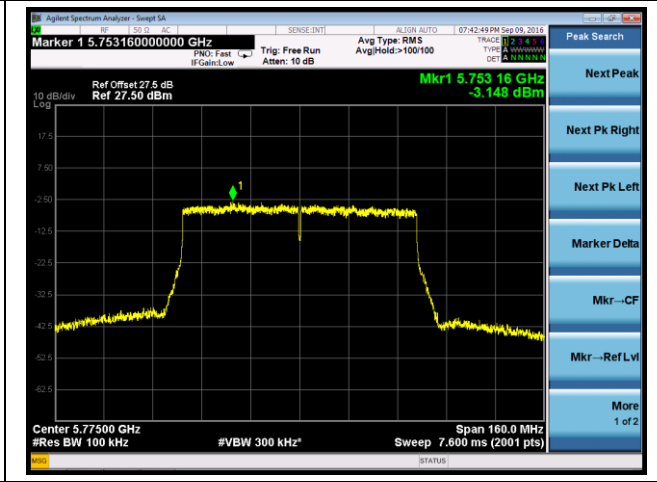

Channel 151 (5755MHz)

Channel 159 (5795MHz)

802.11ac-VHT80 Power Spectral Density - Ant 3

Channel 42 (5210MHz)

Channel 155 (5775MHz)

802.11a Power Spectral Density - Ant 0 / Ant 0 + 1 + 2 + 3

Channel 36 (5180MHz)