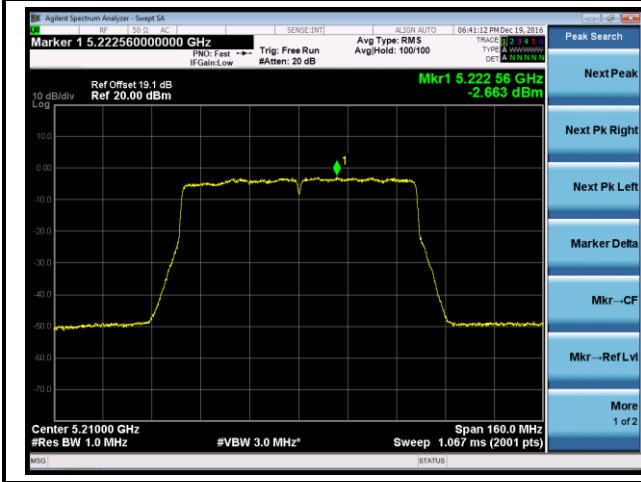

Channel 151 (5755MHz)

Channel 159 (5795MHz)

802.11ac-VHT80 Power Spectral Density - Ant 3

Channel 42 (5210MHz)

Channel 155 (5775MHz)

802.11a Power Spectral Density - Ant 0 / Ant 0 + 1 + 2 + 3

Channel 36 (5180MHz)