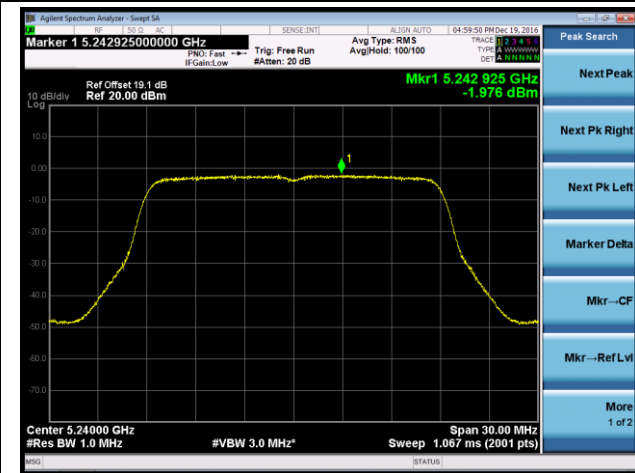

Channel 48 (5240MHz)