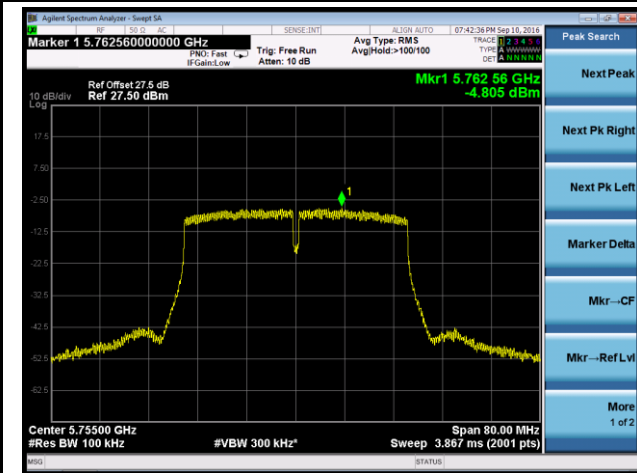

Channel 48 (5240MHz)

Channel 149 (5745MHz)

Channel 157 (5785MHz)

Channel 165 (5825MHz)

802.11n-HT40 Power Spectral Density - Ant 0 / Ant 0 + 1 + 2 + 3

Channel 38 (5190MHz)

Channel 46 (5230MHz)

Channel 151 (5755MHz)

Channel 159 (5795MHz)