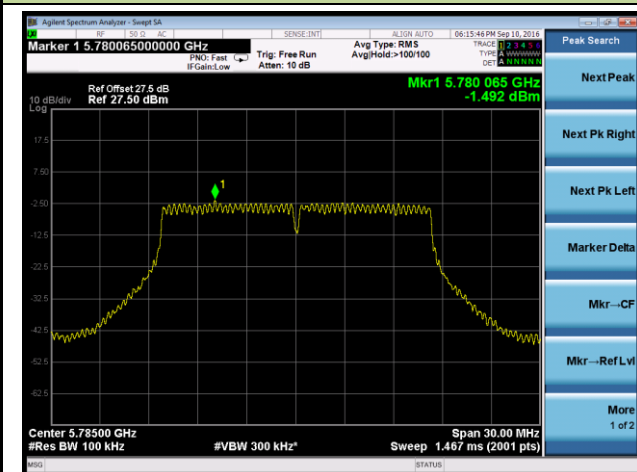

Channel 44 (5220MHz)

Channel 48 (5240MHz)

Channel 149 (5745MHz)

Channel 157 (5785MHz)

Channel 165 (5825MHz)

802.11n-HT20 Power Spectral Density - Ant 0 / Ant 0 + 1 + 2 + 3

Channel 36 (5180MHz)

Channel 44 (5220MHz)