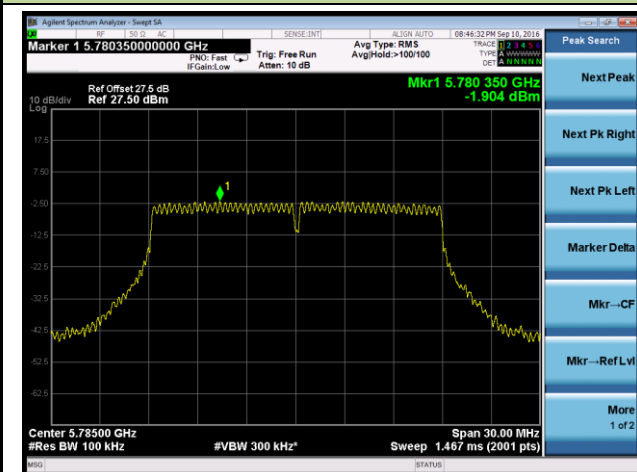

Channel 159 (5795MHz)

## 802.11ac-VHT20 Power Spectral Density - Ant 0 / Ant 0 + 1 + 2 + 3

Channel 36 (5180MHz)

Channel 44 (5220MHz)

Channel 48 (5240MHz)

Channel 149 (5745MHz)

Channel 157 (5785MHz)

Channel 165 (5825MHz)

802.11ac-VHT40 Power Spectral Density - Ant 0 / Ant 0 + 1 + 2 + 3