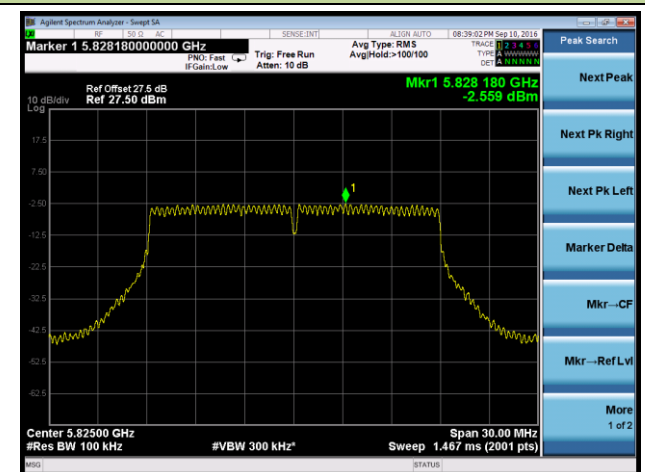

Channel 159 (5795MHz)

## 802.11ac-VHT20 Power Spectral Density - Ant 0 / Ant 0 + 1 + 2 + 3

Channel 36 (5180MHz)

Channel 44 (5220MHz)

Channel 48 (5240MHz)

Channel 149 (5745MHz)

Channel 157 (5785MHz)

Channel 165 (5825MHz)

802.11ac-VHT40 Power Spectral Density - Ant 0 / Ant 0 + 1 + 2 + 3