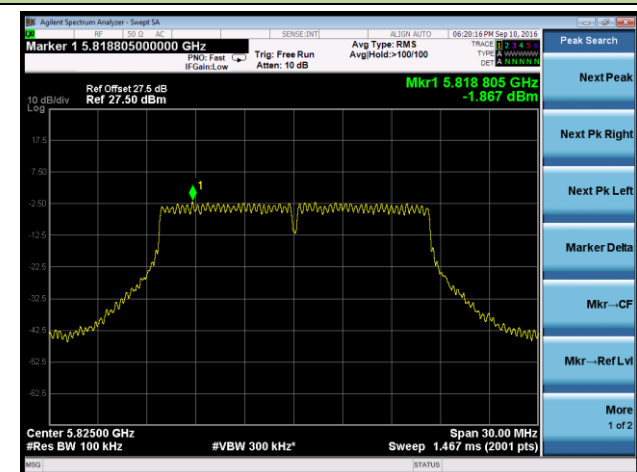

Channel 44 (5220MHz)

Channel 48 (5240MHz)

Channel 149 (5745MHz)

Channel 157 (5785MHz)

Channel 165 (5825MHz)

802.11n-HT20 Power Spectral Density - Ant 0 / Ant 0 + 1 + 2 + 3

Channel 36 (5180MHz)

Channel 44 (5220MHz)