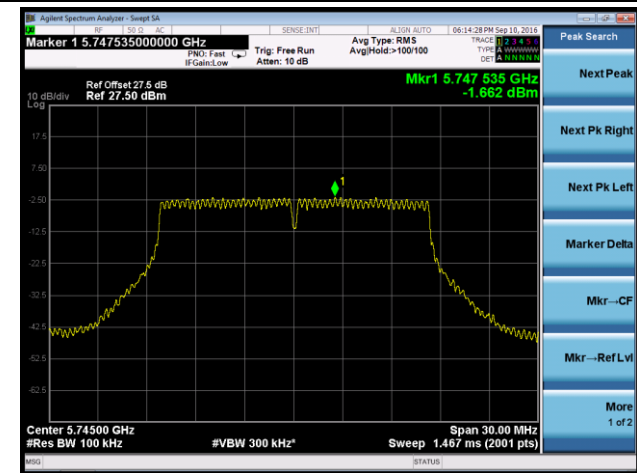

Channel 149 (5745MHz)