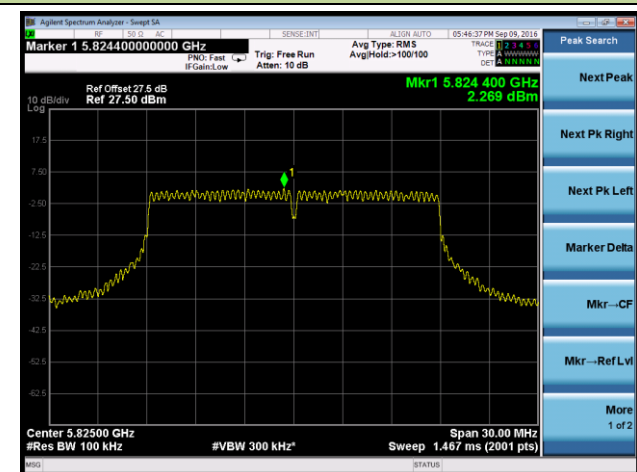

Channel 44 (5220MHz)

Channel 48 (5240MHz)

Channel 149 (5745MHz)

Channel 157 (5785MHz)

Channel 165 (5825MHz)

802.11ac-VHT40 Power Spectral Density - Ant 2

Channel 38 (5190MHz)

Channel 46 (5230MHz)