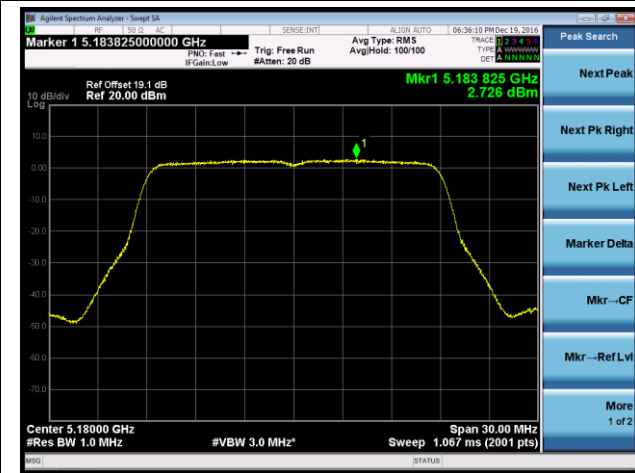

### 802.11n-HT40 Power Spectral Density - Ant 3

**Channel 38 (5190MHz)**

**Channel 46 (5230MHz)**

**Channel 151 (5755MHz)**

**Channel 159 (5795MHz)**

802.11ac-VHT20 Power Spectral Density - Ant 3

Channel 36 (5180MHz)