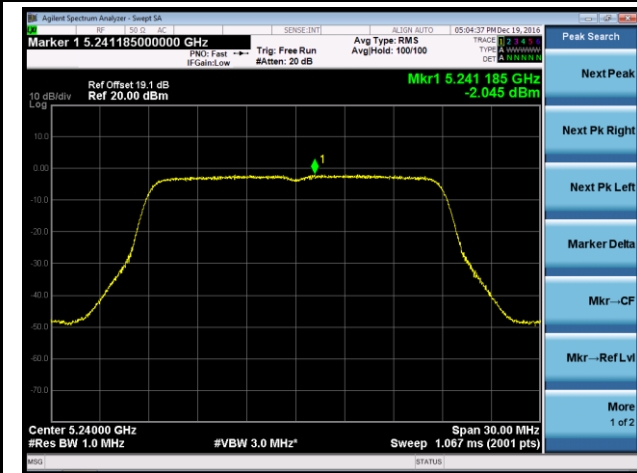

Channel 159 (5795MHz)

## 802.11ac-VHT20 Power Spectral Density - Ant 0 / Ant 0 + 1 + 2 + 3

Channel 36 (5180MHz)

Channel 44 (5220MHz)

Channel 48 (5240MHz)

Channel 149 (5745MHz)

Channel 157 (5785MHz)

Channel 165 (5825MHz)

802.11ac-VHT40 Power Spectral Density - Ant 0 / Ant 0 + 1 + 2 + 3