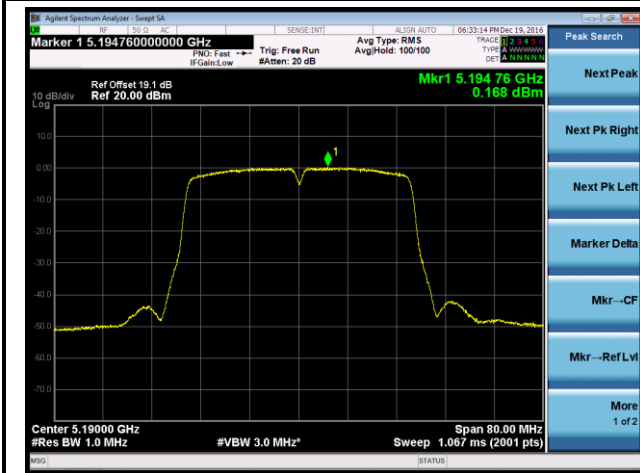

802.11n-HT40 Power Spectral Density - Ant 3

Channel 38 (5190MHz)