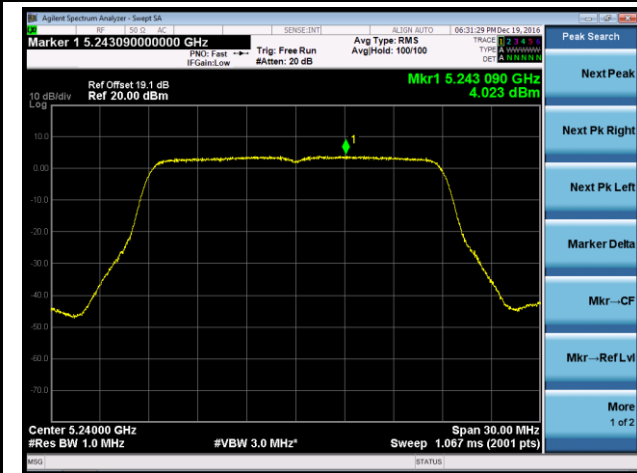

### 802.11n-HT20 Power Spectral Density - Ant 3

**Channel 36 (5180MHz)**

**Channel 44 (5220MHz)**

**Channel 48 (5240MHz)**

**Channel 149 (5745MHz)**

**Channel 157 (5785MHz)**

**Channel 165 (5825MHz)**