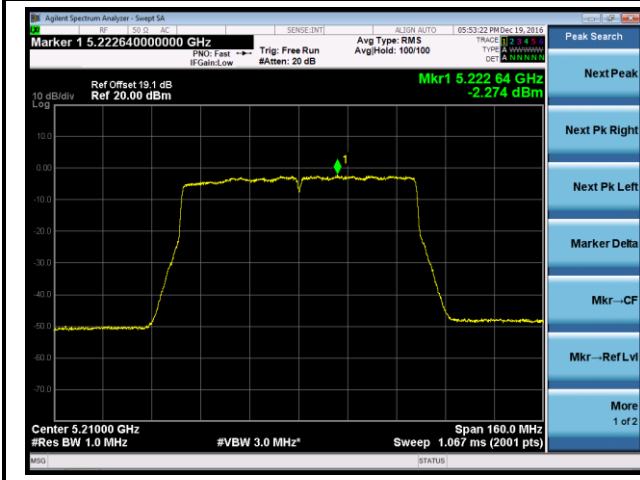

Channel 151 (5755MHz)

Channel 159 (5795MHz)

802.11ac-VHT80 Power Spectral Density - Ant 2

Channel 42 (5210MHz)

Channel 155 (5775MHz)