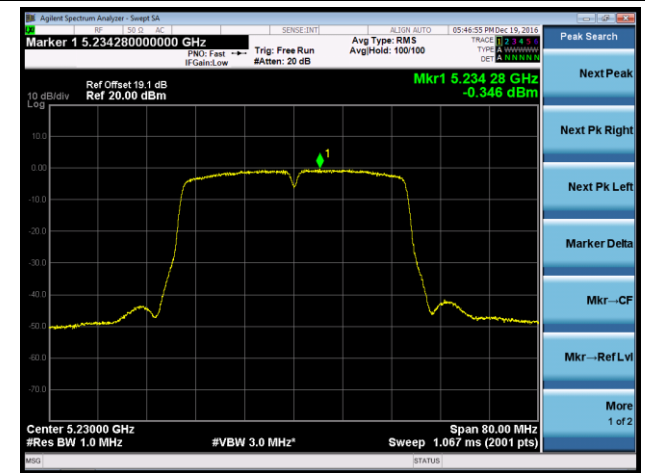

### 802.11n-HT40 Power Spectral Density - Ant 2

**Channel 38 (5190MHz)**

**Channel 46 (5230MHz)**

**Channel 151 (5755MHz)**

**Channel 159 (5795MHz)**

802.11ac-VHT20 Power Spectral Density - Ant 2

Channel 36 (5180MHz)