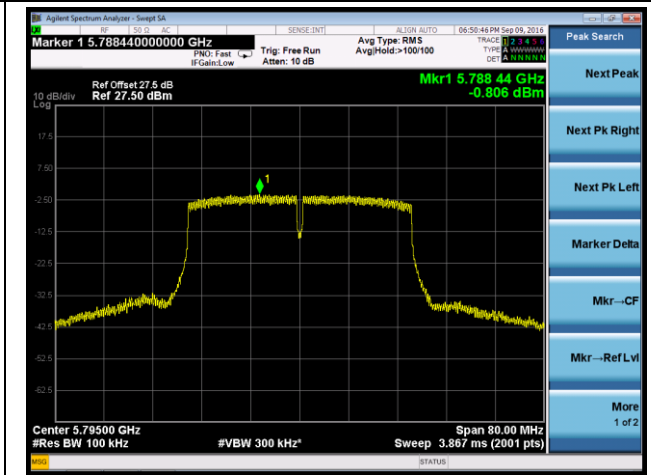

### 802.11n-HT40 Power Spectral Density - Ant 3

**Channel 38 (5190MHz)**

**Channel 46 (5230MHz)**

**Channel 151 (5755MHz)**

**Channel 159 (5795MHz)**

802.11ac-VHT20 Power Spectral Density - Ant 3

Channel 36 (5180MHz)