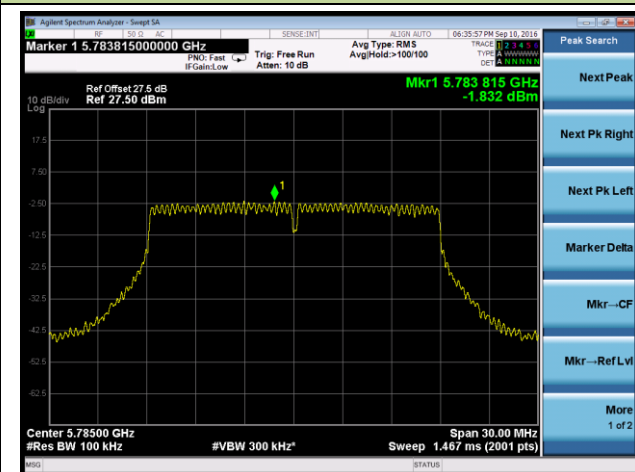

Channel 157 (5785MHz)