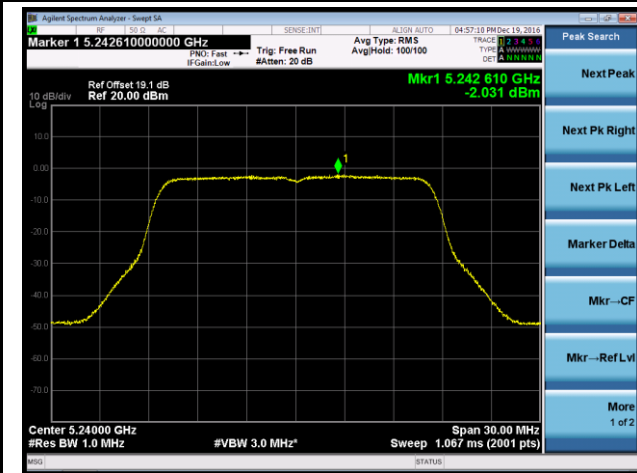

Channel 48 (5240MHz)