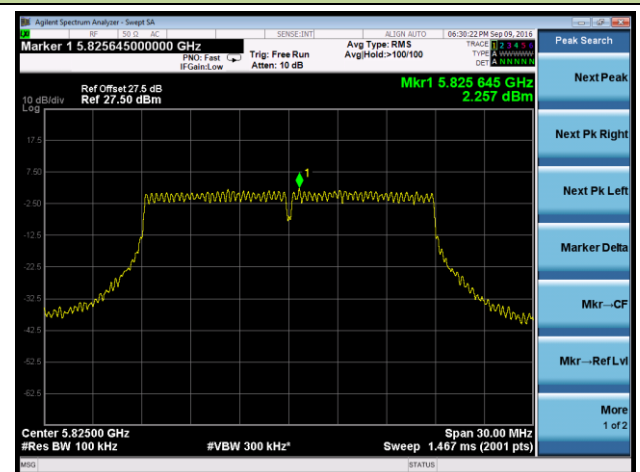

### 802.11n-HT20 Power Spectral Density - Ant 3

**Channel 36 (5180MHz)**

**Channel 44 (5220MHz)**

**Channel 48 (5240MHz)**

**Channel 149 (5745MHz)**

**Channel 157 (5785MHz)**

**Channel 165 (5825MHz)**