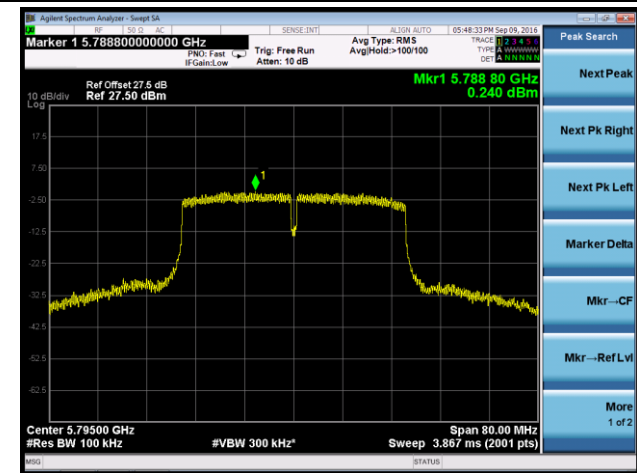

Channel 159 (5795MHz)