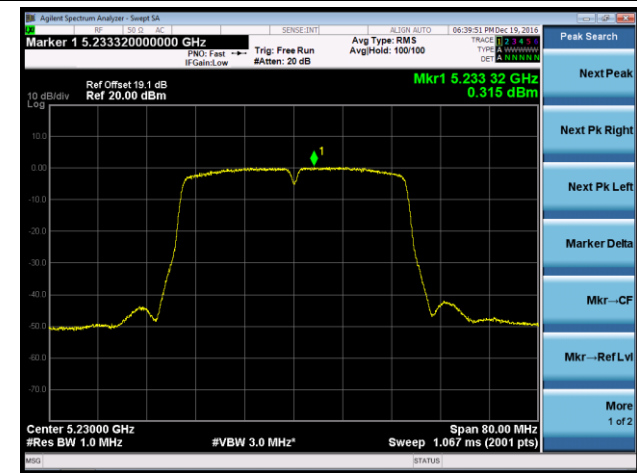

Channel 44 (5220MHz)

Channel 48 (5240MHz)

Channel 149 (5745MHz)

Channel 157 (5785MHz)

Channel 165 (5825MHz)

802.11ac-VHT40 Power Spectral Density - Ant 3

Channel 38 (5190MHz)

Channel 46 (5230MHz)