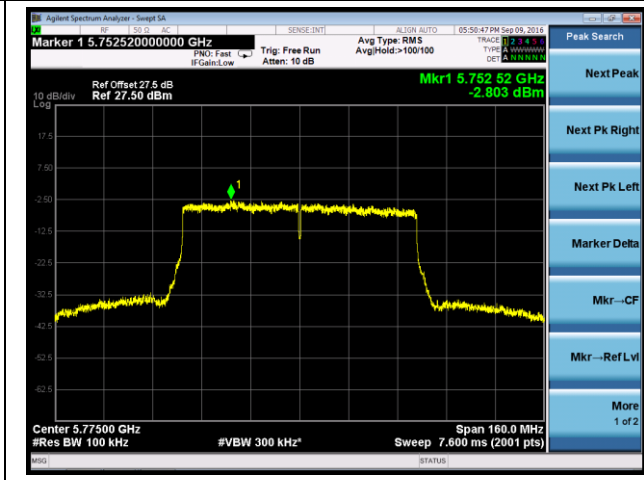

Channel 151 (5755MHz)

Channel 159 (5795MHz)

802.11ac-VHT80 Power Spectral Density - Ant 2

Channel 42 (5210MHz)

Channel 155 (5775MHz)

## 802.11a Power Spectral Density - Ant 3

Channel 36 (5180MHz)

Channel 44 (5220MHz)

Channel 48 (5240MHz)

Channel 149 (5745MHz)

Channel 157 (5785MHz)

Channel 165 (5825MHz)