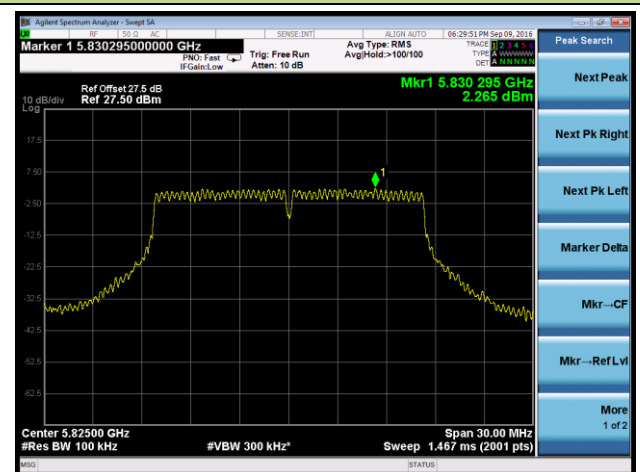

## 802.11a Power Spectral Density - Ant 3

Channel 36 (5180MHz)

Channel 44 (5220MHz)

Channel 48 (5240MHz)

Channel 149 (5745MHz)

Channel 157 (5785MHz)

Channel 165 (5825MHz)