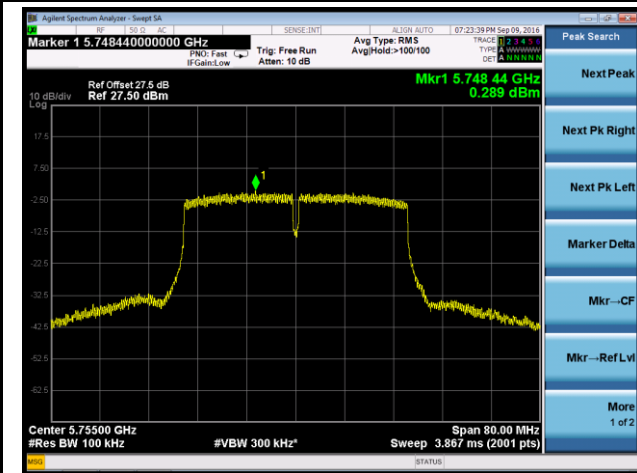

Channel 151 (5755MHz)