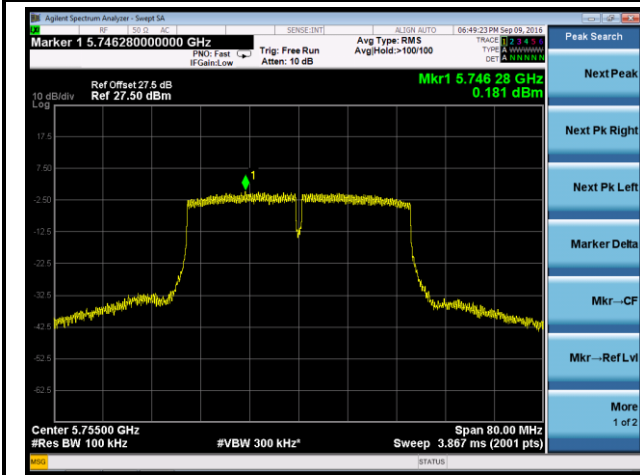

### 802.11n-HT40 Power Spectral Density - Ant 3

**Channel 38 (5190MHz)**

**Channel 46 (5230MHz)**

**Channel 151 (5755MHz)**

**Channel 159 (5795MHz)**

802.11ac-VHT20 Power Spectral Density - Ant 3

Channel 36 (5180MHz)