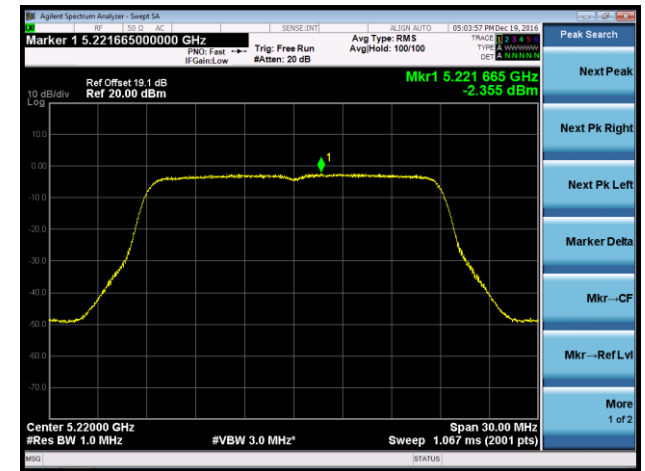

Channel 159 (5795MHz)

## 802.11ac-VHT20 Power Spectral Density - Ant 0 / Ant 0 + 1 + 2 + 3

Channel 36 (5180MHz)

Channel 44 (5220MHz)

Channel 48 (5240MHz)

Channel 149 (5745MHz)

Channel 157 (5785MHz)

Channel 165 (5825MHz)

802.11ac-VHT40 Power Spectral Density - Ant 0 / Ant 0 + 1 + 2 + 3