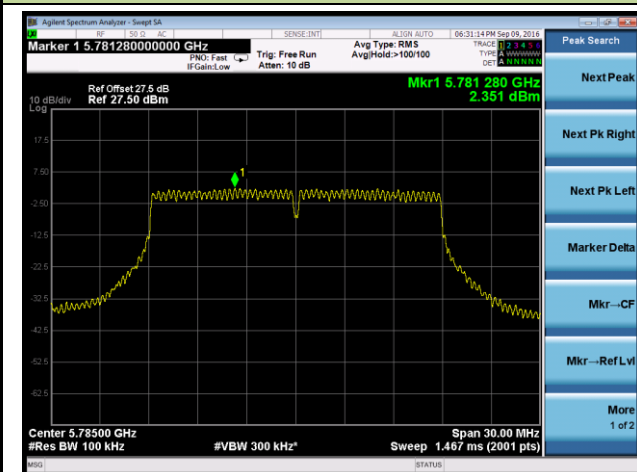

### 802.11n-HT20 Power Spectral Density - Ant 3

**Channel 36 (5180MHz)**

**Channel 44 (5220MHz)**

**Channel 48 (5240MHz)**

**Channel 149 (5745MHz)**

**Channel 157 (5785MHz)**

**Channel 165 (5825MHz)**

### 802.11n-HT40 Power Spectral Density - Ant 3

**Channel 38 (5190MHz)**

**Channel 46 (5230MHz)**

**Channel 151 (5755MHz)**

**Channel 159 (5795MHz)**

802.11ac-VHT20 Power Spectral Density - Ant 3

Channel 36 (5180MHz)