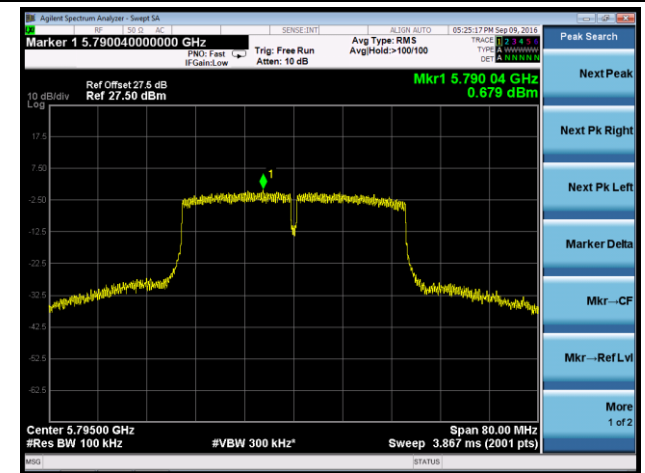

### 802.11n-HT40 Power Spectral Density - Ant 2

**Channel 38 (5190MHz)**

**Channel 46 (5230MHz)**

**Channel 151 (5755MHz)**

**Channel 159 (5795MHz)**

802.11ac-VHT20 Power Spectral Density - Ant 2

Channel 36 (5180MHz)