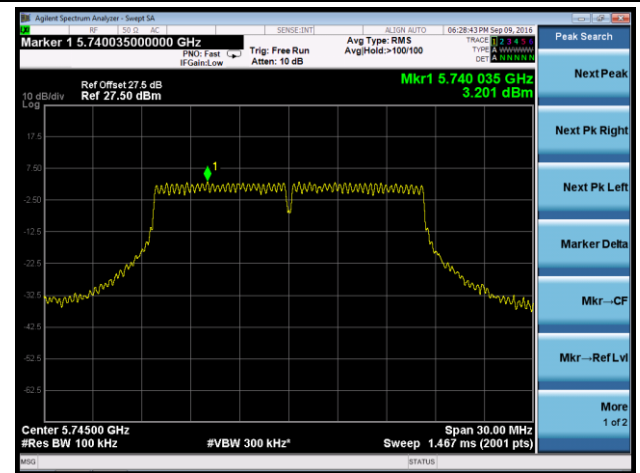

## 802.11a Power Spectral Density - Ant 3

Channel 36 (5180MHz)

Channel 44 (5220MHz)

Channel 48 (5240MHz)

Channel 149 (5745MHz)

Channel 157 (5785MHz)

Channel 165 (5825MHz)