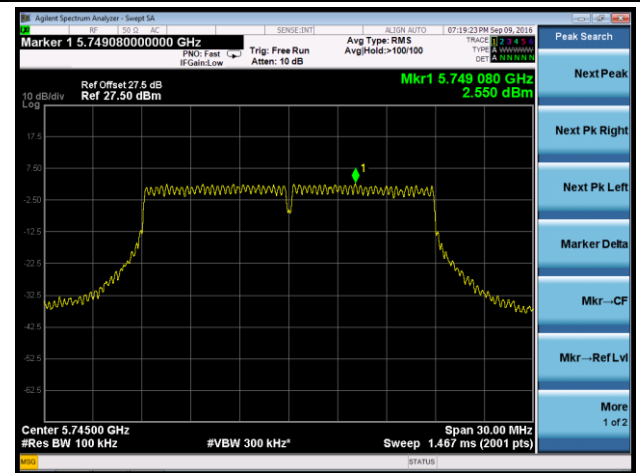

Channel 149 (5745MHz)