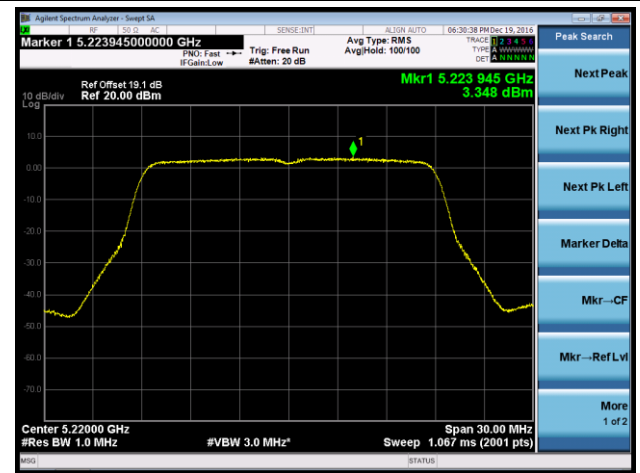

Channel 44 (5220MHz)