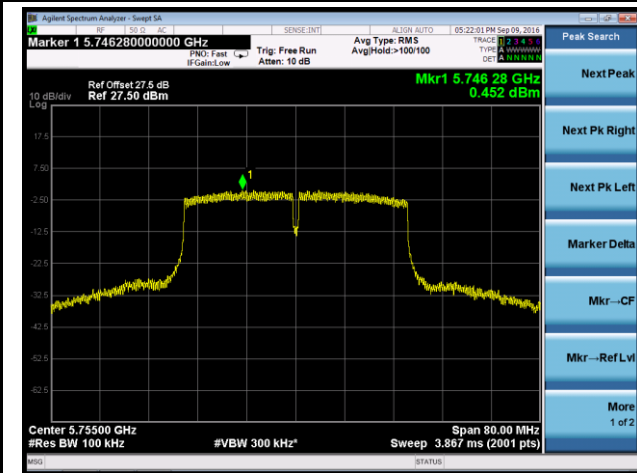

### 802.11n-HT40 Power Spectral Density - Ant 2

**Channel 38 (5190MHz)**

**Channel 46 (5230MHz)**

**Channel 151 (5755MHz)**

**Channel 159 (5795MHz)**

802.11ac-VHT20 Power Spectral Density - Ant 2

Channel 36 (5180MHz)