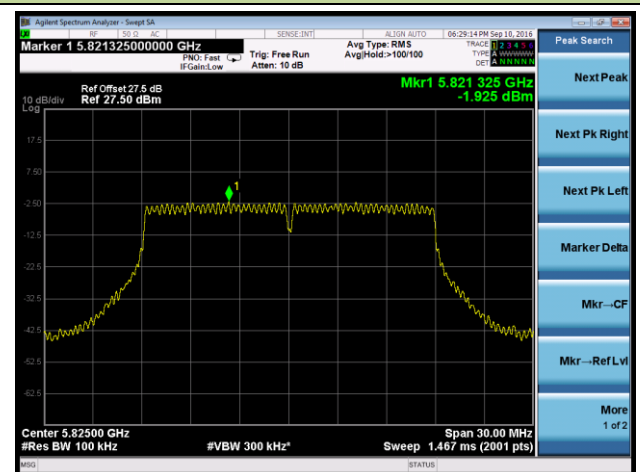

Channel 48 (5240MHz)

Channel 149 (5745MHz)

Channel 157 (5785MHz)

Channel 165 (5825MHz)

802.11n-HT40 Power Spectral Density - Ant 0 / Ant 0 + 1 + 2 + 3

Channel 38 (5190MHz)

Channel 46 (5230MHz)

Channel 151 (5755MHz)

Channel 159 (5795MHz)