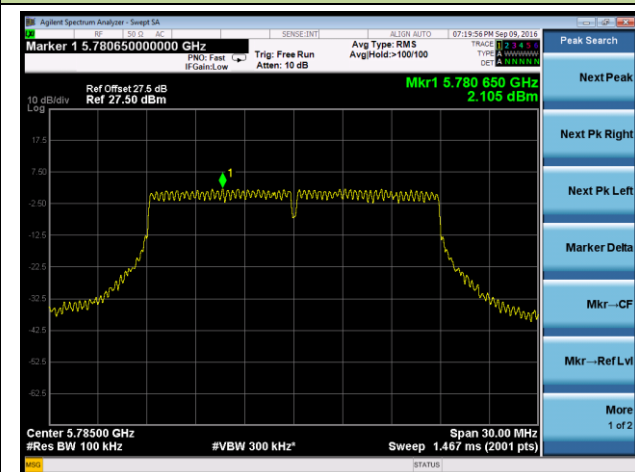

Channel 44 (5220MHz)

Channel 48 (5240MHz)

Channel 149 (5745MHz)

Channel 157 (5785MHz)

Channel 165 (5825MHz)

802.11ac-VHT40 Power Spectral Density - Ant 3

Channel 38 (5190MHz)

Channel 46 (5230MHz)