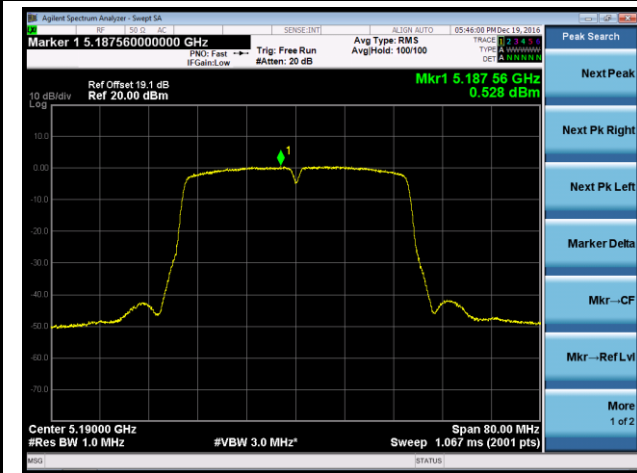

### 802.11n-HT40 Power Spectral Density - Ant 2

**Channel 38 (5190MHz)**

**Channel 46 (5230MHz)**

**Channel 151 (5755MHz)**

**Channel 159 (5795MHz)**

802.11ac-VHT20 Power Spectral Density - Ant 2

Channel 36 (5180MHz)

Channel 44 (5220MHz)

Channel 48 (5240MHz)

Channel 149 (5745MHz)

Channel 157 (5785MHz)

Channel 165 (5825MHz)

802.11ac-VHT40 Power Spectral Density - Ant 2

Channel 38 (5190MHz)

Channel 46 (5230MHz)