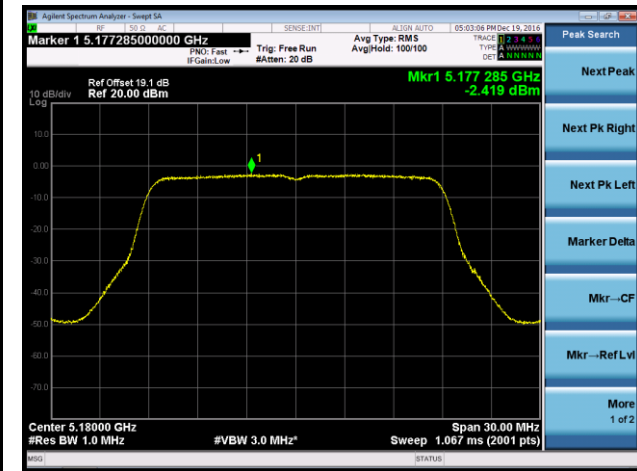

802.11ac-VHT20 Power Spectral Density - Ant 0 / Ant 0 + 1 + 2 + 3

Channel 36 (5180MHz)