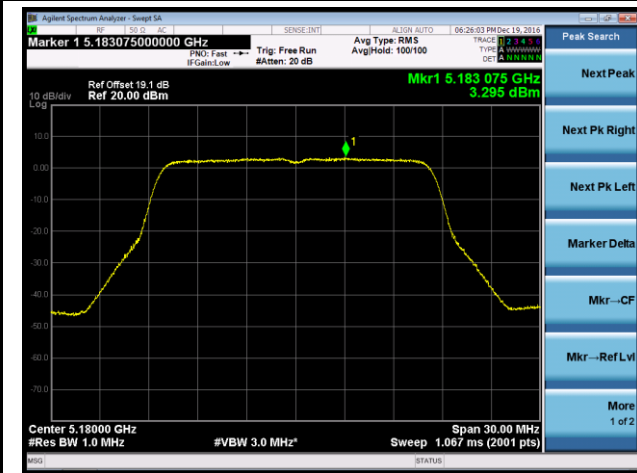

Channel 151 (5755MHz)

Channel 159 (5795MHz)

802.11ac-VHT80 Power Spectral Density - Ant 2

Channel 42 (5210MHz)

Channel 155 (5775MHz)

## 802.11a Power Spectral Density - Ant 3

Channel 36 (5180MHz)

Channel 44 (5220MHz)

Channel 48 (5240MHz)

Channel 149 (5745MHz)

Channel 157 (5785MHz)

Channel 165 (5825MHz)