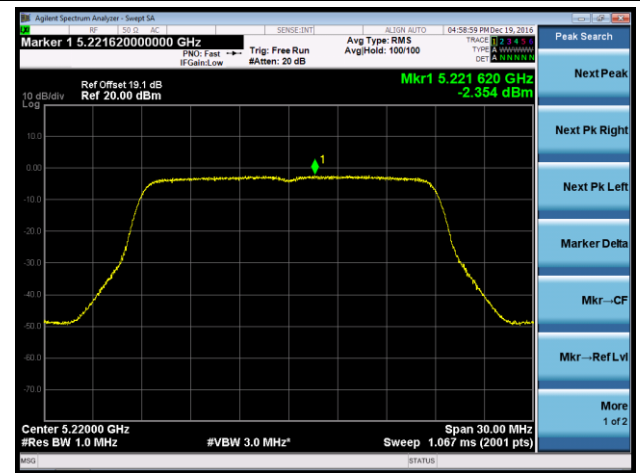

Channel 44 (5220MHz)

Channel 48 (5240MHz)

Channel 149 (5745MHz)

Channel 157 (5785MHz)

Channel 165 (5825MHz)

802.11n-HT20 Power Spectral Density - Ant 0 / Ant 0 + 1 + 2 + 3

Channel 36 (5180MHz)

Channel 44 (5220MHz)