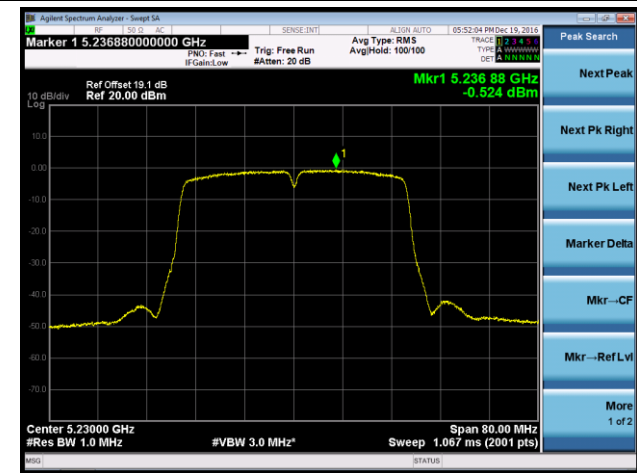

Channel 44 (5220MHz)

Channel 48 (5240MHz)

Channel 149 (5745MHz)

Channel 157 (5785MHz)

Channel 165 (5825MHz)

802.11ac-VHT40 Power Spectral Density - Ant 2

Channel 38 (5190MHz)

Channel 46 (5230MHz)

Channel 151 (5755MHz)

Channel 159 (5795MHz)

802.11ac-VHT80 Power Spectral Density - Ant 2

Channel 42 (5210MHz)

Channel 155 (5775MHz)