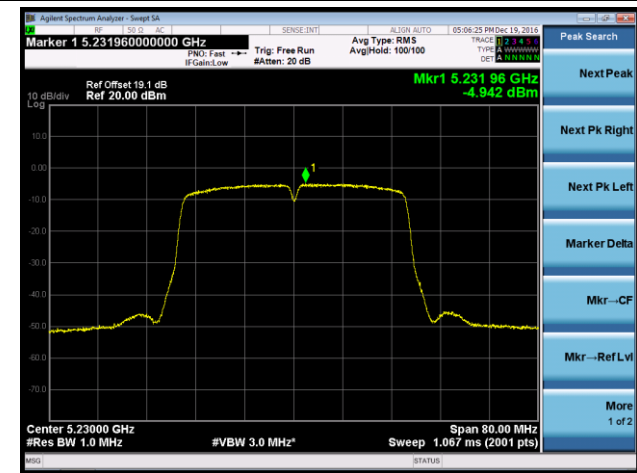

Channel 46 (5230MHz)