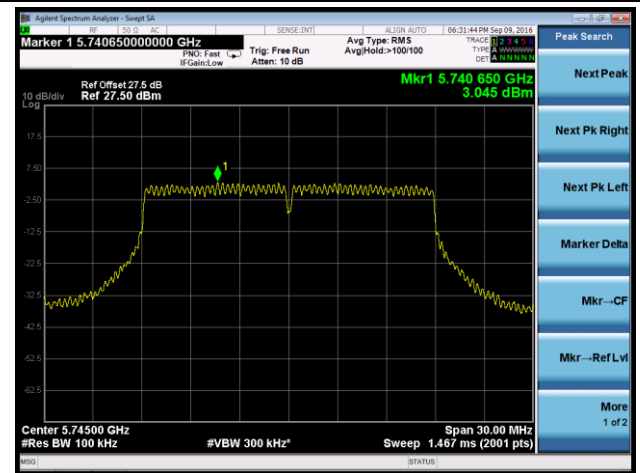

### 802.11n-HT20 Power Spectral Density - Ant 3

**Channel 36 (5180MHz)**

**Channel 44 (5220MHz)**

**Channel 48 (5240MHz)**

**Channel 149 (5745MHz)**

**Channel 157 (5785MHz)**

**Channel 165 (5825MHz)**