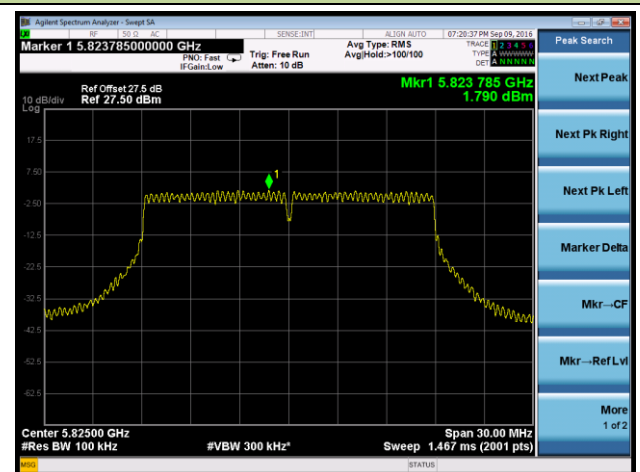

Channel 44 (5220MHz)

Channel 48 (5240MHz)

Channel 149 (5745MHz)

Channel 157 (5785MHz)

Channel 165 (5825MHz)

802.11ac-VHT40 Power Spectral Density - Ant 3

Channel 38 (5190MHz)

Channel 46 (5230MHz)