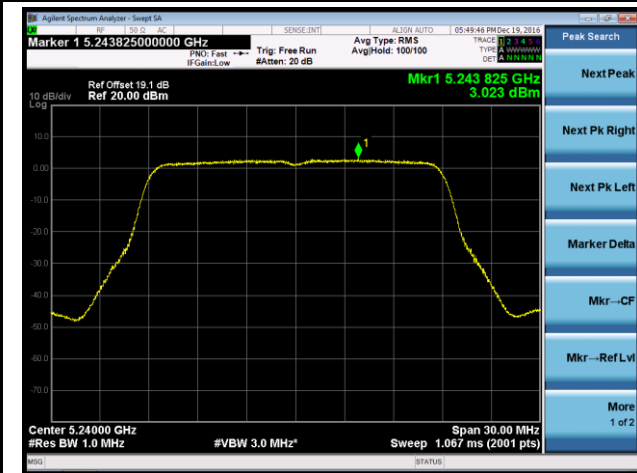

### 802.11n-HT40 Power Spectral Density - Ant 2

**Channel 38 (5190MHz)**

**Channel 46 (5230MHz)**

**Channel 151 (5755MHz)**

**Channel 159 (5795MHz)**

802.11ac-VHT20 Power Spectral Density - Ant 2

Channel 36 (5180MHz)

Channel 44 (5220MHz)

Channel 48 (5240MHz)

Channel 149 (5745MHz)

Channel 157 (5785MHz)

Channel 165 (5825MHz)

802.11ac-VHT40 Power Spectral Density - Ant 2

Channel 38 (5190MHz)

Channel 46 (5230MHz)