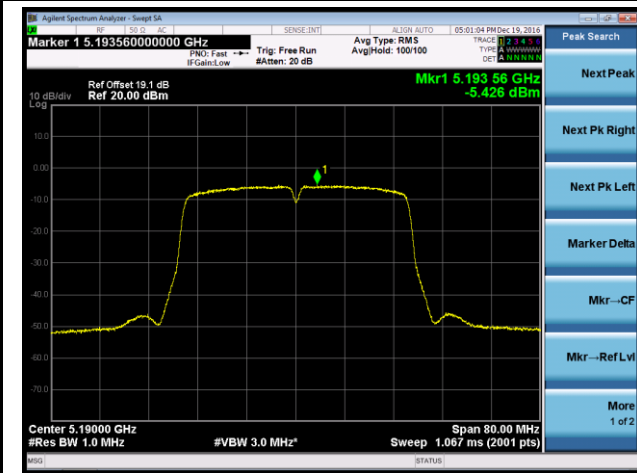

Channel 48 (5240MHz)

Channel 149 (5745MHz)

Channel 157 (5785MHz)

Channel 165 (5825MHz)

802.11n-HT40 Power Spectral Density - Ant 0 / Ant 0 + 1 + 2 + 3

Channel 38 (5190MHz)

Channel 46 (5230MHz)

Channel 151 (5755MHz)

Channel 159 (5795MHz)