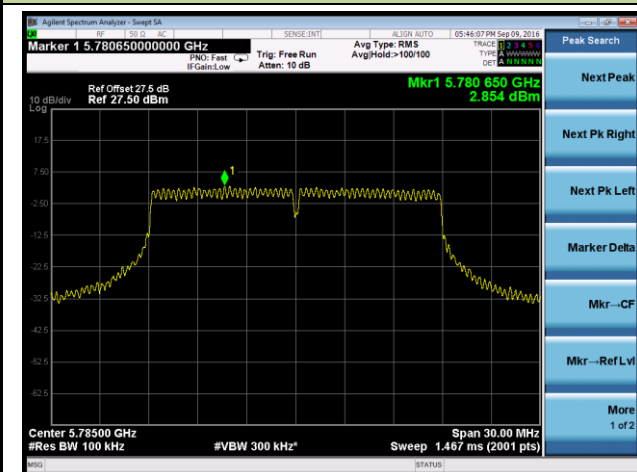

Channel 44 (5220MHz)

Channel 48 (5240MHz)

Channel 149 (5745MHz)

Channel 157 (5785MHz)

Channel 165 (5825MHz)

802.11ac-VHT40 Power Spectral Density - Ant 2

Channel 38 (5190MHz)

Channel 46 (5230MHz)

Channel 151 (5755MHz)

Channel 159 (5795MHz)

802.11ac-VHT80 Power Spectral Density - Ant 2

Channel 42 (5210MHz)

Channel 155 (5775MHz)