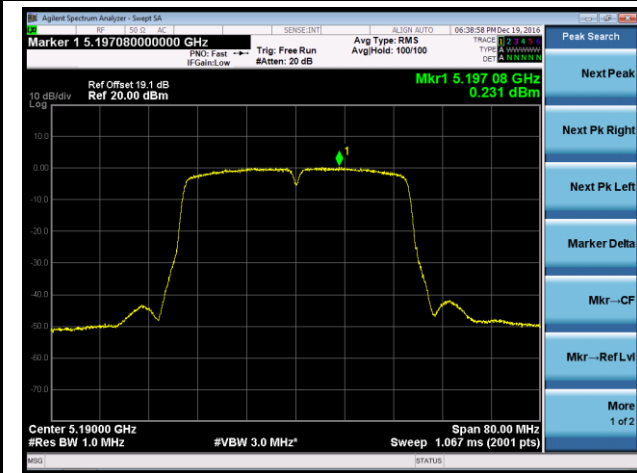

Channel 44 (5220MHz)

Channel 48 (5240MHz)

Channel 149 (5745MHz)

Channel 157 (5785MHz)

Channel 165 (5825MHz)

802.11ac-VHT40 Power Spectral Density - Ant 3

Channel 38 (5190MHz)

Channel 46 (5230MHz)

Channel 151 (5755MHz)

Channel 159 (5795MHz)

802.11ac-VHT80 Power Spectral Density - Ant 3

Channel 42 (5210MHz)

Channel 155 (5775MHz)

802.11a Power Spectral Density - Ant 0 / Ant 0 + 1 + 2 + 3

Channel 36 (5180MHz)