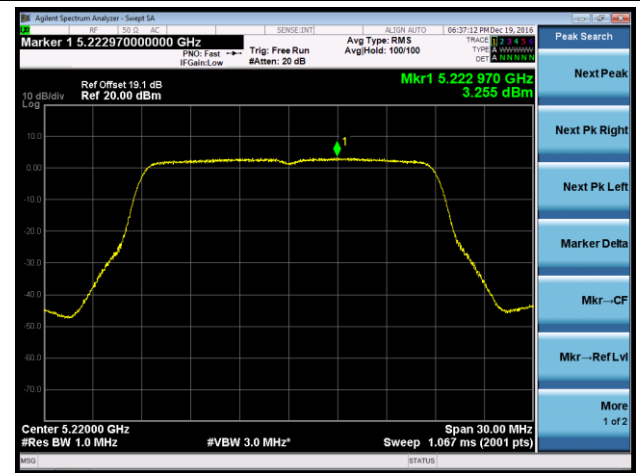

Channel 44 (5220MHz)