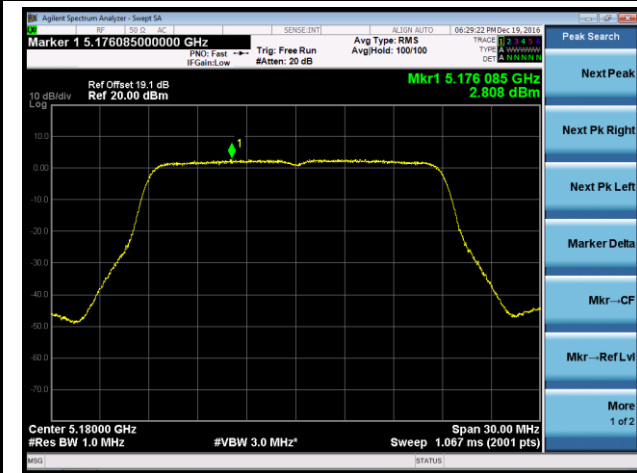

802.11n-HT20 Power Spectral Density - Ant 3

Channel 36 (5180MHz)