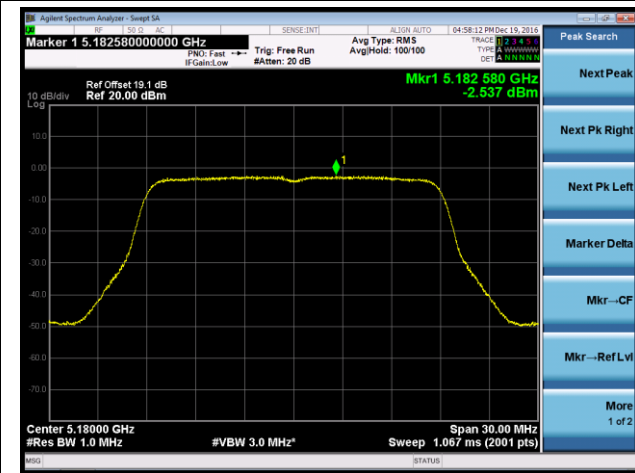

Channel 44 (5220MHz)

Channel 48 (5240MHz)

Channel 149 (5745MHz)

Channel 157 (5785MHz)

Channel 165 (5825MHz)

802.11n-HT20 Power Spectral Density - Ant 0 / Ant 0 + 1 + 2 + 3

Channel 36 (5180MHz)

Channel 44 (5220MHz)