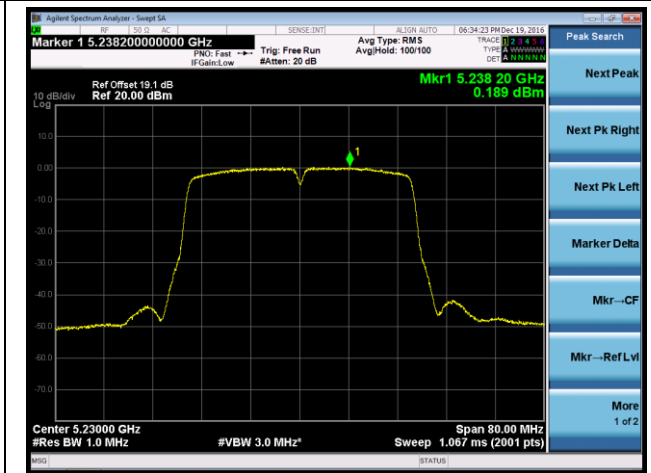

Channel 46 (5230MHz)