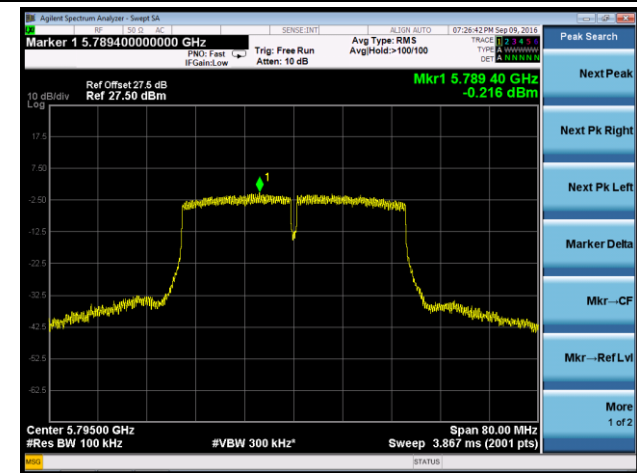

Channel 159 (5795MHz)