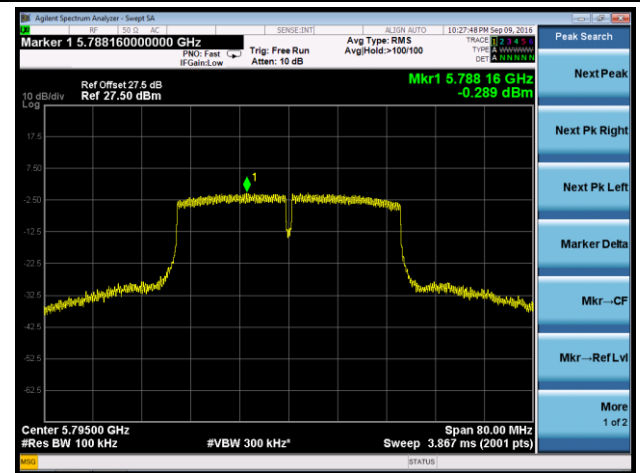

## 802.11ac-VHT40 Power Spectral Density - Ant 0

Channel 38 (5190MHz)

Channel 46 (5230MHz)

Channel 151 (5755MHz)

Channel 159 (5795MHz)

802.11ac-VHT80 Power Spectral Density - Ant 0

Channel 42 (5210MHz)

Channel 155 (5775MHz)