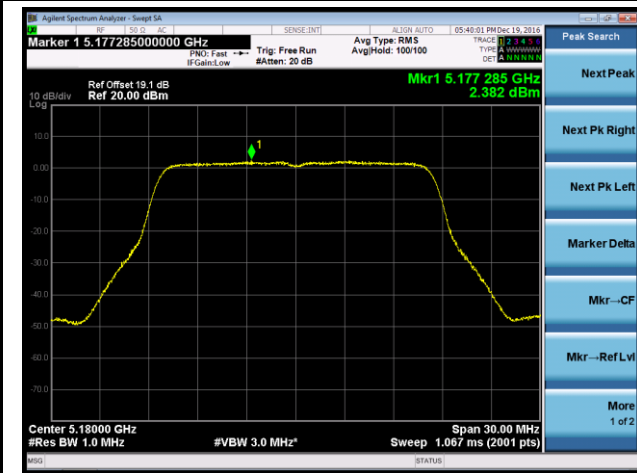

802.11a Power Spectral Density - Ant 2

Channel 36 (5180MHz)