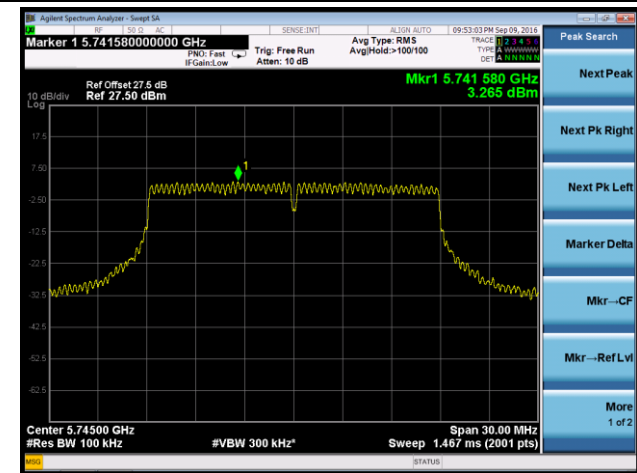

Channel 149 (5745MHz)