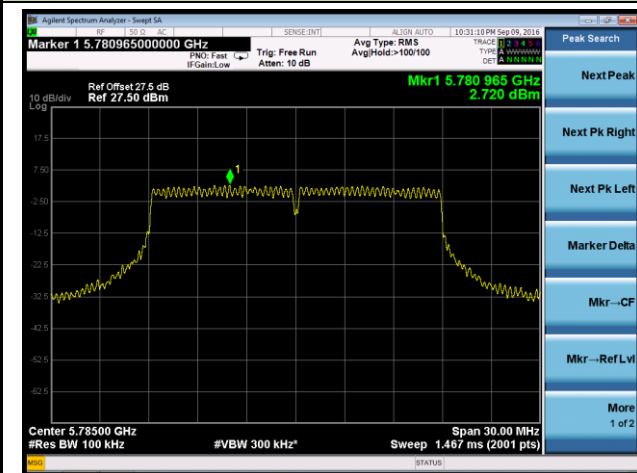

Channel 46 (5230MHz)

Channel 151 (5755MHz)

Channel 159 (5795MHz)

802.11ac-VHT20 Power Spectral Density - Ant 0

Channel 36 (5180MHz)

Channel 44 (5220MHz)

Channel 48 (5240MHz)

Channel 149 (5745MHz)

Channel 157 (5785MHz)

Channel 165 (5825MHz)