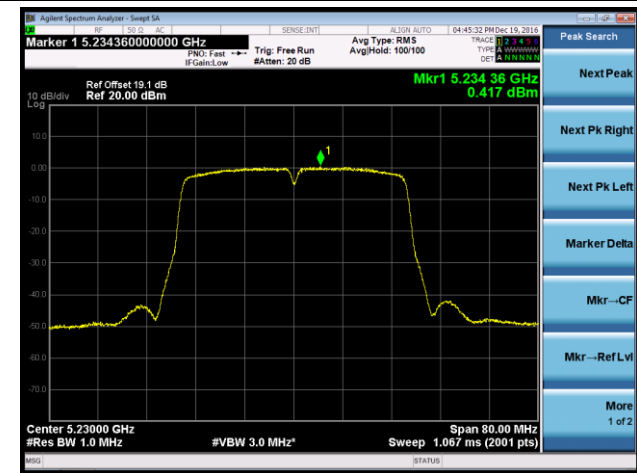

Channel 46 (5230MHz)