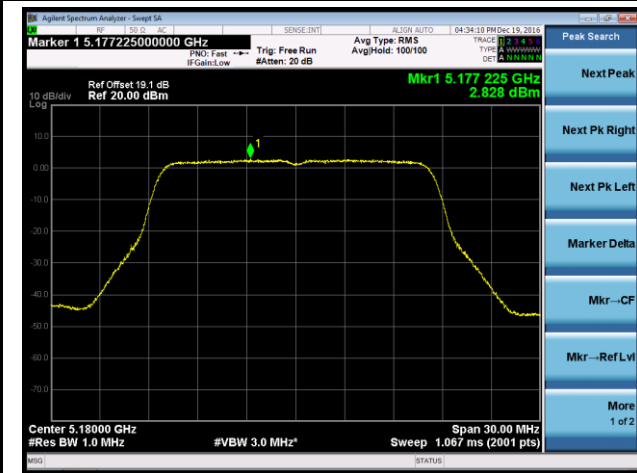

## 802.11a Power Spectral Density - Ant 0

Channel 36 (5180MHz)

Channel 44 (5220MHz)

Channel 48 (5240MHz)

Channel 149 (5745MHz)

Channel 157 (5785MHz)

Channel 165 (5825MHz)

802.11n-HT20 Power Spectral Density - Ant 0