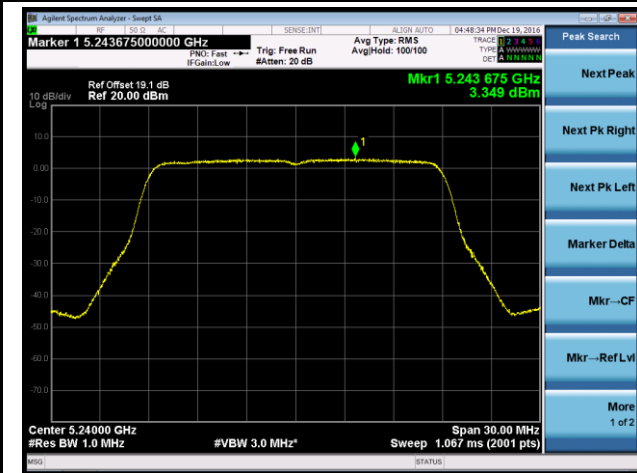

Channel 46 (5230MHz)

Channel 151 (5755MHz)

Channel 159 (5795MHz)

802.11ac-VHT20 Power Spectral Density - Ant 0

Channel 36 (5180MHz)

Channel 44 (5220MHz)

Channel 48 (5240MHz)

Channel 149 (5745MHz)

Channel 157 (5785MHz)

Channel 165 (5825MHz)