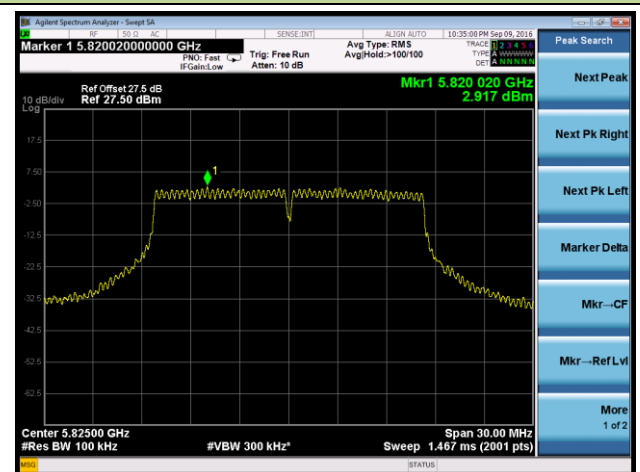

Channel 165 (5825MHz)