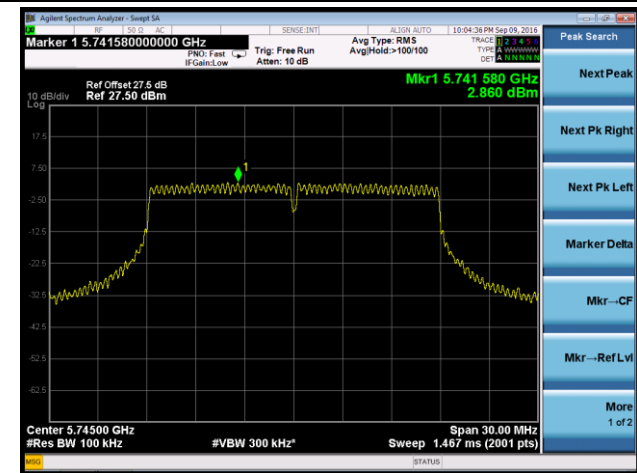

Channel 36 (5180MHz)

Channel 44 (5220MHz)

Channel 48 (5240MHz)

Channel 149 (5745MHz)

Channel 157 (5785MHz)

Channel 165 (5825MHz)

802.11n-HT40 Power Spectral Density - Ant 0

Channel 38 (5190MHz)