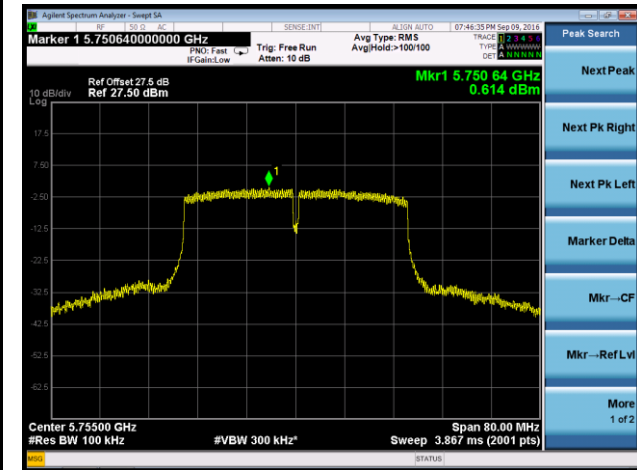

Channel 149 (5745MHz)

Channel 157 (5785MHz)

Channel 165 (5825MHz)

802.11ac-VHT40 Power Spectral Density - Ant 1

Channel 38 (5190MHz)

Channel 46 (5230MHz)

Channel 151 (5755MHz)

Channel 159 (5795MHz)

802.11ac-VHT80 Power Spectral Density - Ant 1

Channel 42 (5210MHz)

Channel 155 (5775MHz)