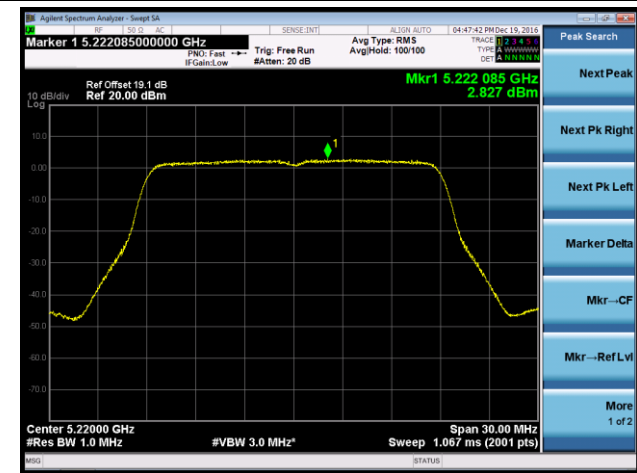

Channel 46 (5230MHz)

Channel 151 (5755MHz)

Channel 159 (5795MHz)

802.11ac-VHT20 Power Spectral Density - Ant 0

Channel 36 (5180MHz)

Channel 44 (5220MHz)

Channel 48 (5240MHz)

Channel 149 (5745MHz)

Channel 157 (5785MHz)

Channel 165 (5825MHz)