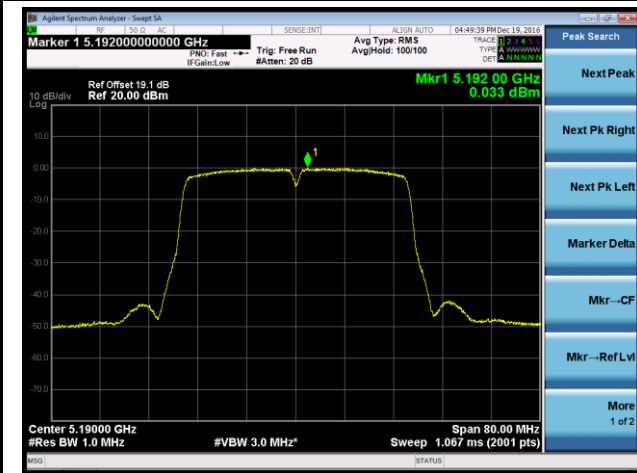

Channel 157 (5785MHz)

Channel 165 (5825MHz)

## 802.11ac-VHT40 Power Spectral Density - Ant 0

Channel 38 (5190MHz)

Channel 46 (5230MHz)

Channel 151 (5755MHz)

Channel 159 (5795MHz)

802.11ac-VHT80 Power Spectral Density - Ant 0

Channel 42 (5210MHz)

Channel 155 (5775MHz)