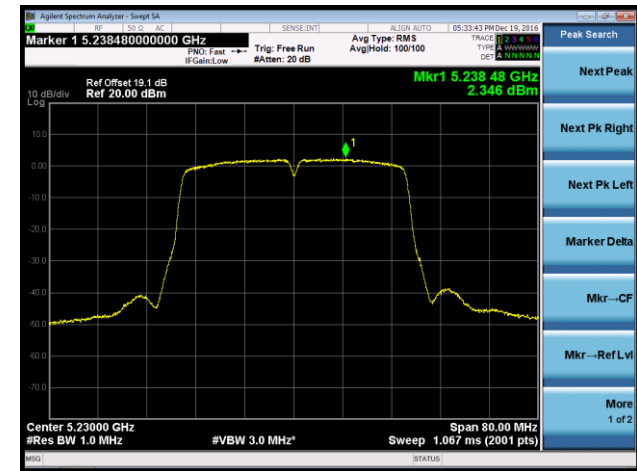

Channel 149 (5745MHz)

Channel 157 (5785MHz)

Channel 165 (5825MHz)

802.11ac-VHT40 Power Spectral Density - Ant 1

Channel 38 (5190MHz)

Channel 46 (5230MHz)

Channel 151 (5755MHz)

Channel 159 (5795MHz)

802.11ac-VHT80 Power Spectral Density - Ant 1

Channel 42 (5210MHz)

Channel 155 (5775MHz)