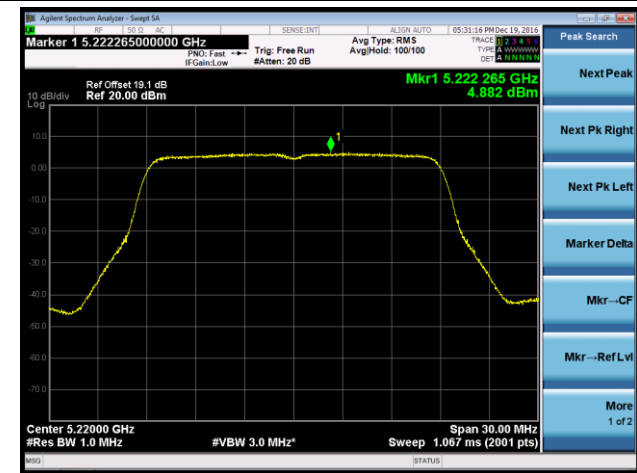

Channel 38 (5190MHz)

Channel 46 (5230MHz)

Channel 151 (5755MHz)

Channel 159 (5795MHz)

802.11ac-VHT20 Power Spectral Density - Ant 1

Channel 36 (5180MHz)

Channel 44 (5220MHz)

Channel 48 (5240MHz)