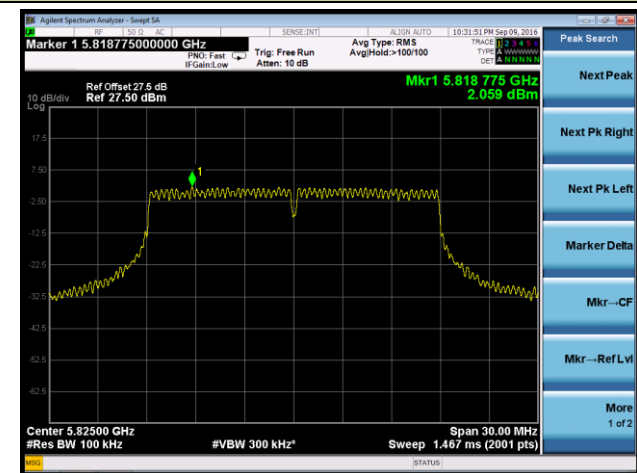

Channel 46 (5230MHz)

Channel 151 (5755MHz)

Channel 159 (5795MHz)

802.11ac-VHT20 Power Spectral Density - Ant 0

Channel 36 (5180MHz)

Channel 44 (5220MHz)

Channel 48 (5240MHz)

Channel 149 (5745MHz)

Channel 157 (5785MHz)

Channel 165 (5825MHz)