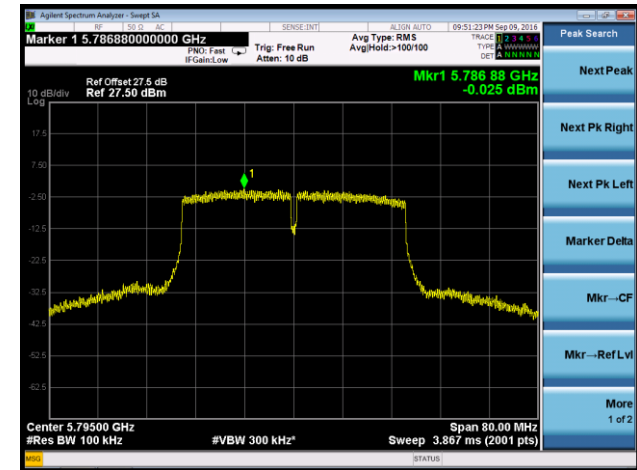

Channel 149 (5745MHz)

Channel 157 (5785MHz)

Channel 165 (5825MHz)

802.11ac-VHT40 Power Spectral Density - Ant 1

Channel 38 (5190MHz)

Channel 46 (5230MHz)

Channel 151 (5755MHz)

Channel 159 (5795MHz)

802.11ac-VHT80 Power Spectral Density - Ant 1

Channel 42 (5210MHz)

Channel 155 (5775MHz)