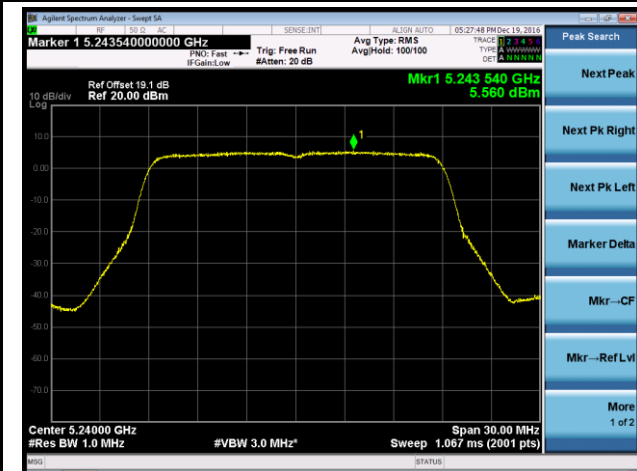

## 802.11n-HT20 Power Spectral Density - Ant 1

Channel 36 (5180MHz)

Channel 44 (5220MHz)

Channel 48 (5240MHz)

Channel 149 (5745MHz)

Channel 157 (5785MHz)

Channel 165 (5825MHz)

802.11n-HT40 Power Spectral Density - Ant 1