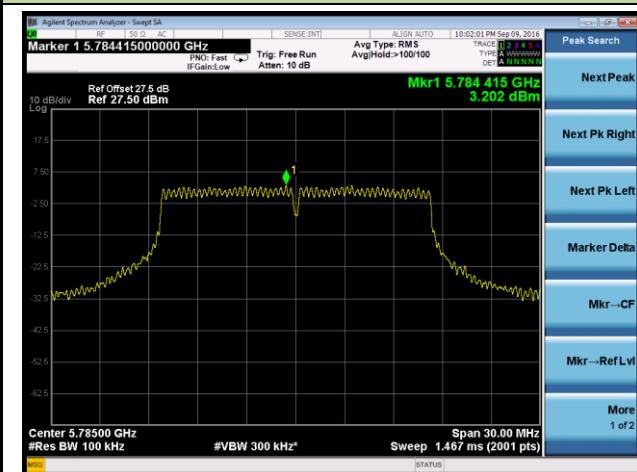

## 802.11a Power Spectral Density - Ant 0

Channel 36 (5180MHz)

Channel 44 (5220MHz)

Channel 48 (5240MHz)

Channel 149 (5745MHz)

Channel 157 (5785MHz)

Channel 165 (5825MHz)

802.11n-HT20 Power Spectral Density - Ant 0