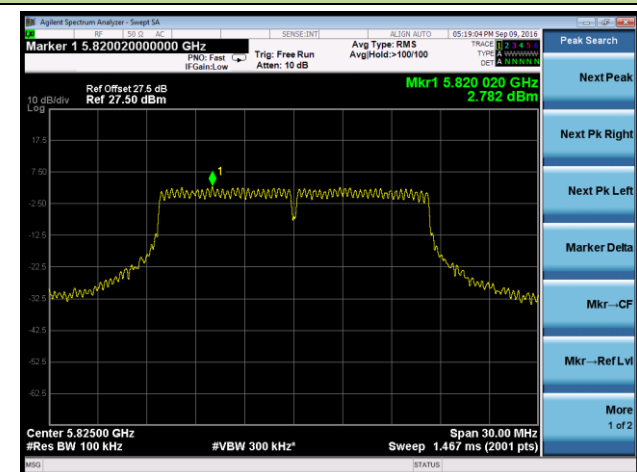

### 802.11a Power Spectral Density - Ant 2

**Channel 36 (5180MHz)**

**Channel 44 (5220MHz)**

**Channel 48 (5240MHz)**

**Channel 149 (5745MHz)**

**Channel 157 (5785MHz)**

**Channel 165 (5825MHz)**