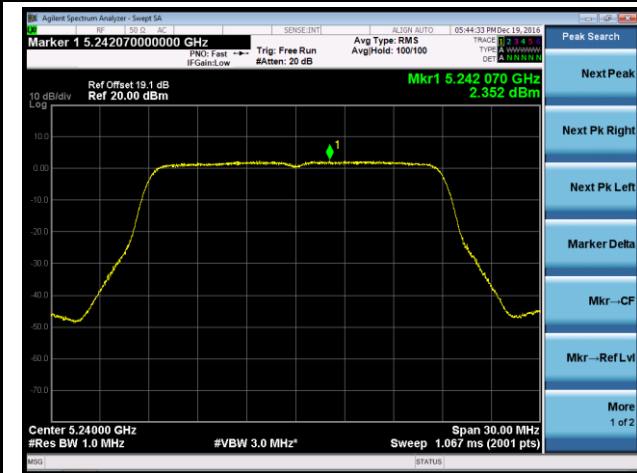

### 802.11n-HT20 Power Spectral Density - Ant 2

**Channel 36 (5180MHz)**

**Channel 44 (5220MHz)**

**Channel 48 (5240MHz)**

**Channel 149 (5745MHz)**

**Channel 157 (5785MHz)**

**Channel 165 (5825MHz)**