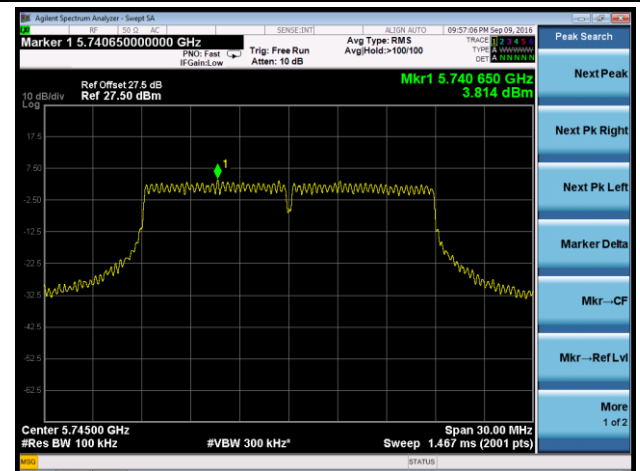

## 802.11n-HT20 Power Spectral Density - Ant 1

Channel 36 (5180MHz)

Channel 44 (5220MHz)

Channel 48 (5240MHz)

Channel 149 (5745MHz)

Channel 157 (5785MHz)

Channel 165 (5825MHz)

802.11n-HT40 Power Spectral Density - Ant 1