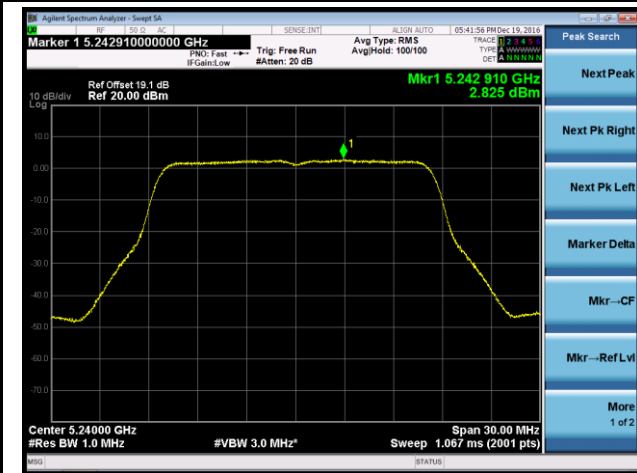

### 802.11a Power Spectral Density - Ant 2

**Channel 36 (5180MHz)**

**Channel 44 (5220MHz)**

**Channel 48 (5240MHz)**

**Channel 149 (5745MHz)**

**Channel 157 (5785MHz)**

**Channel 165 (5825MHz)**