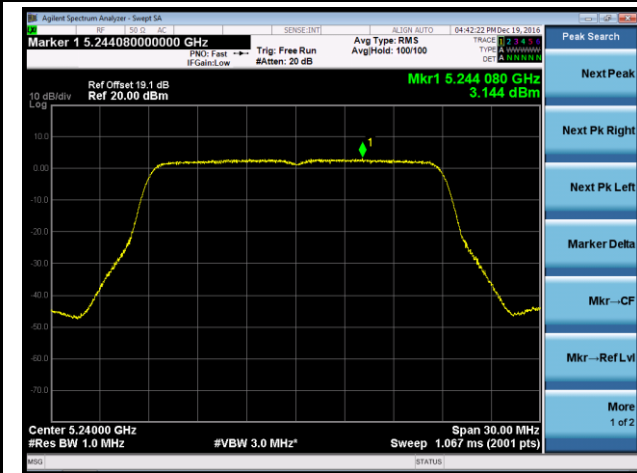

Channel 48 (5240MHz)