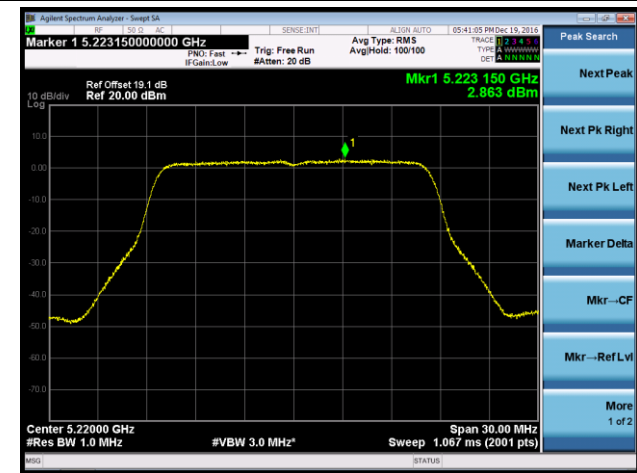

Channel 44 (5220MHz)