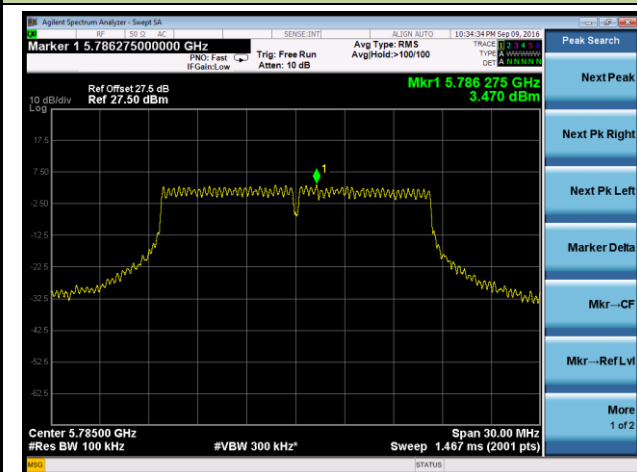

Channel 157 (5785MHz)