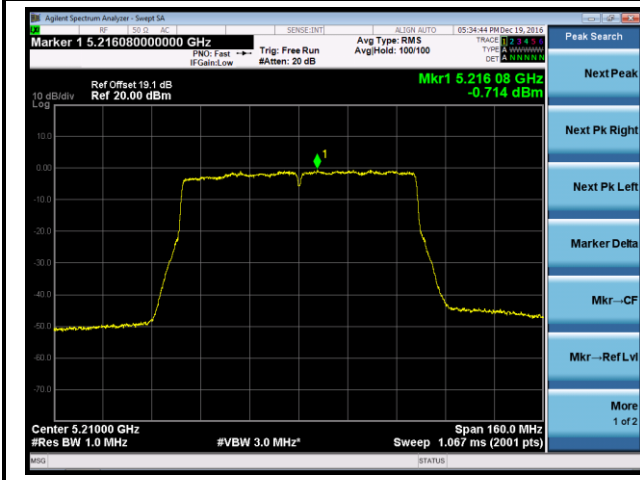

Channel 149 (5745MHz)

Channel 157 (5785MHz)

Channel 165 (5825MHz)

802.11ac-VHT40 Power Spectral Density - Ant 1

Channel 38 (5190MHz)

Channel 46 (5230MHz)

Channel 151 (5755MHz)

Channel 159 (5795MHz)

802.11ac-VHT80 Power Spectral Density - Ant 1

Channel 42 (5210MHz)

Channel 155 (5775MHz)