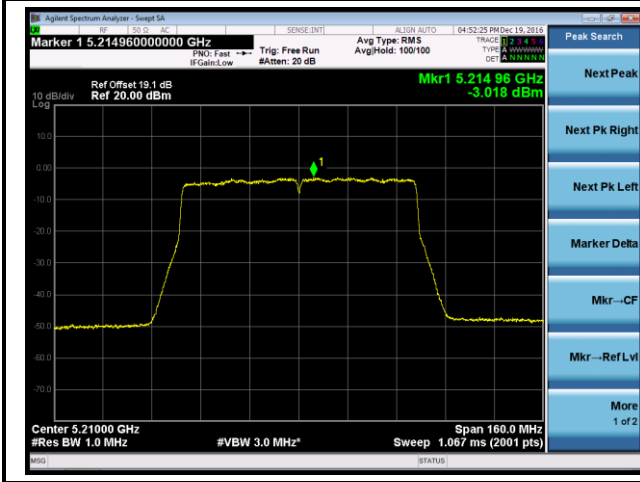

## 802.11ac-VHT40 Power Spectral Density - Ant 0

Channel 38 (5190MHz)

Channel 46 (5230MHz)

Channel 151 (5755MHz)

Channel 159 (5795MHz)

802.11ac-VHT80 Power Spectral Density - Ant 0

Channel 42 (5210MHz)

Channel 155 (5775MHz)