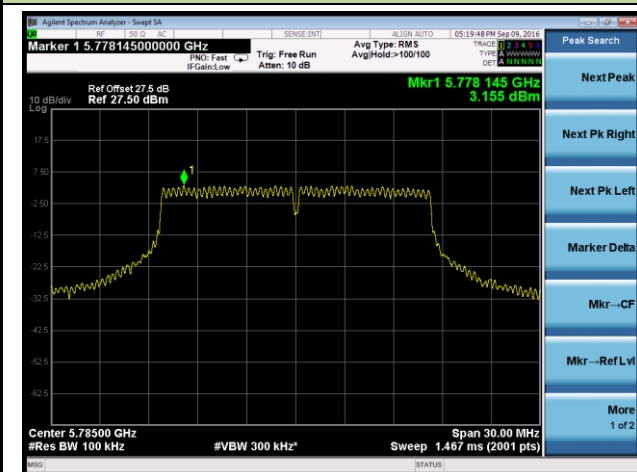

### 802.11a Power Spectral Density - Ant 2

**Channel 36 (5180MHz)**

**Channel 44 (5220MHz)**

**Channel 48 (5240MHz)**

**Channel 149 (5745MHz)**

**Channel 157 (5785MHz)**

**Channel 165 (5825MHz)**