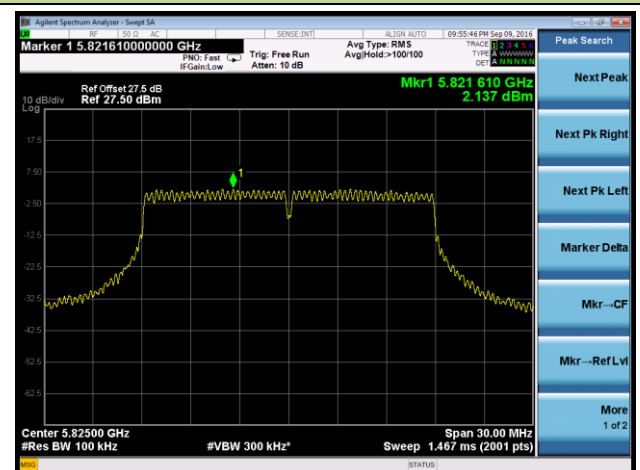

## 802.11n-HT20 Power Spectral Density - Ant 1

Channel 36 (5180MHz)

Channel 44 (5220MHz)

Channel 48 (5240MHz)

Channel 149 (5745MHz)

Channel 157 (5785MHz)

Channel 165 (5825MHz)

802.11n-HT40 Power Spectral Density - Ant 1