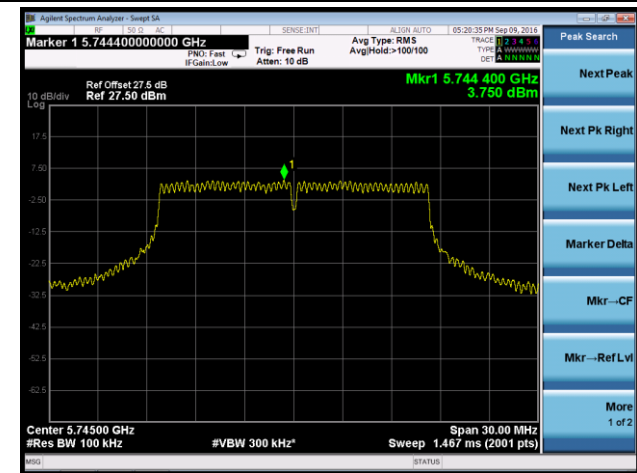

### 802.11a Power Spectral Density - Ant 2

**Channel 36 (5180MHz)**

**Channel 44 (5220MHz)**

**Channel 48 (5240MHz)**

**Channel 149 (5745MHz)**

**Channel 157 (5785MHz)**

**Channel 165 (5825MHz)**