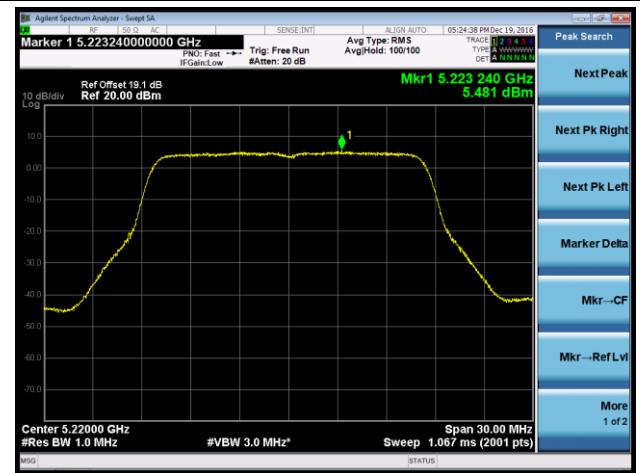

Channel 44 (5220MHz)