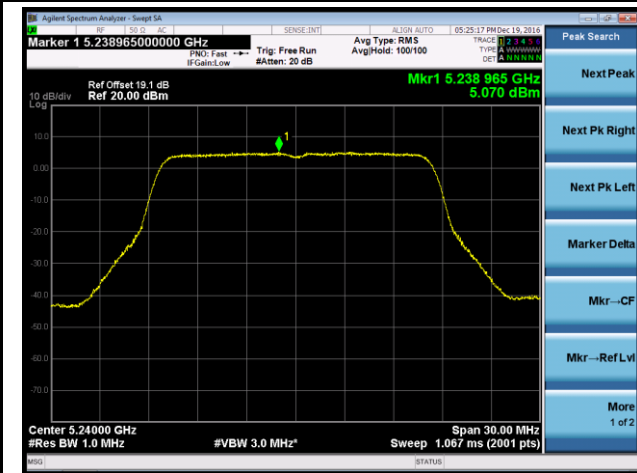

Channel 48 (5240MHz)