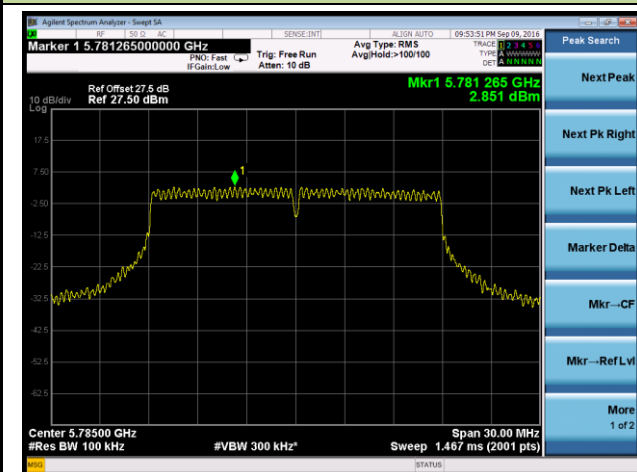

Channel 157 (5785MHz)