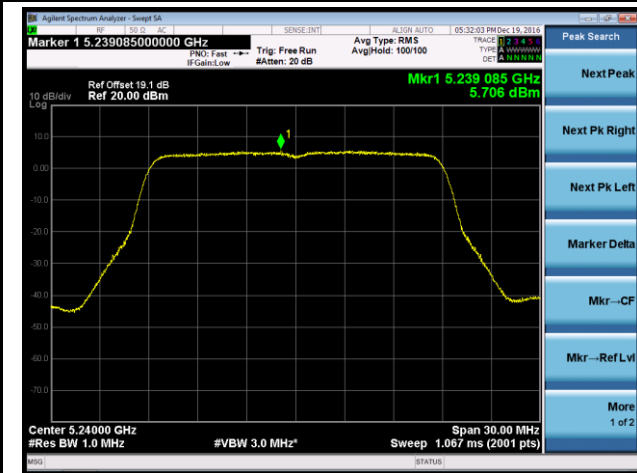

Channel 38 (5190MHz)

Channel 46 (5230MHz)

Channel 151 (5755MHz)

Channel 159 (5795MHz)

802.11ac-VHT20 Power Spectral Density - Ant 1

Channel 36 (5180MHz)

Channel 44 (5220MHz)

Channel 48 (5240MHz)