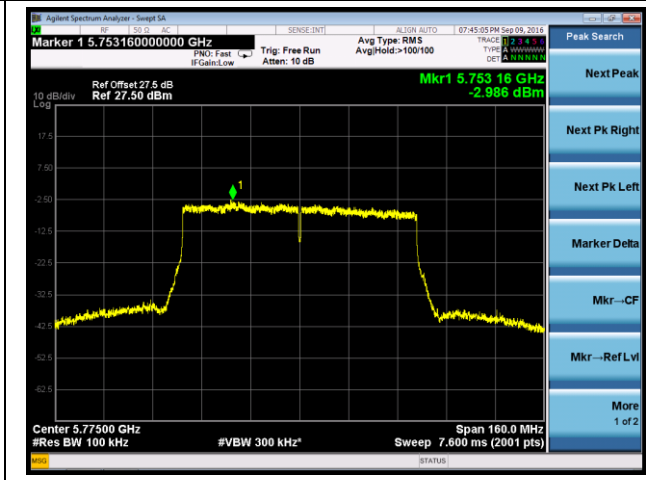

Channel 149 (5745MHz)

Channel 157 (5785MHz)

Channel 165 (5825MHz)

802.11ac-VHT40 Power Spectral Density - Ant 1

Channel 38 (5190MHz)

Channel 46 (5230MHz)

Channel 151 (5755MHz)

Channel 159 (5795MHz)

802.11ac-VHT80 Power Spectral Density - Ant 1

Channel 42 (5210MHz)

Channel 155 (5775MHz)