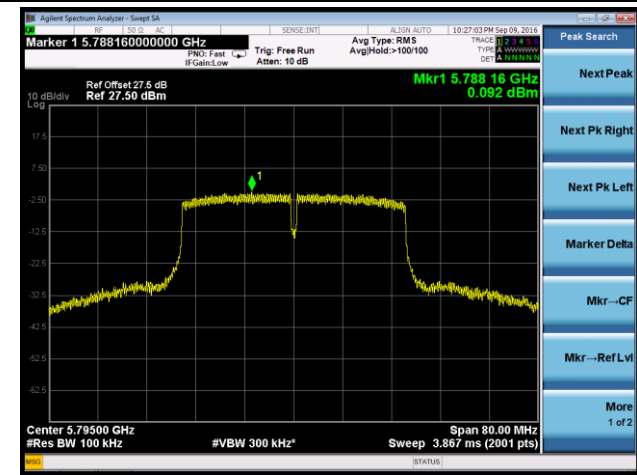

Channel 159 (5795MHz)