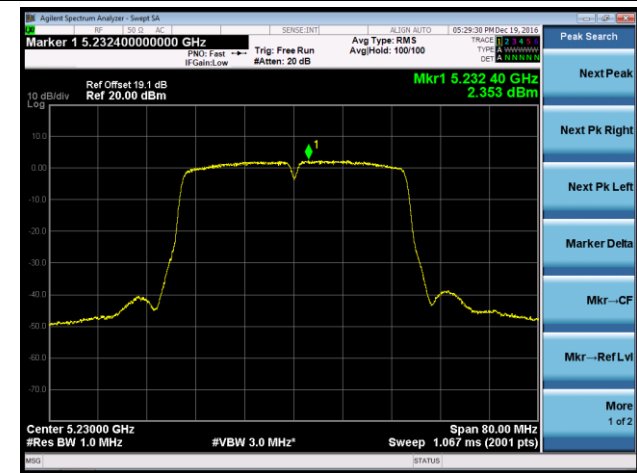

Channel 46 (5230MHz)