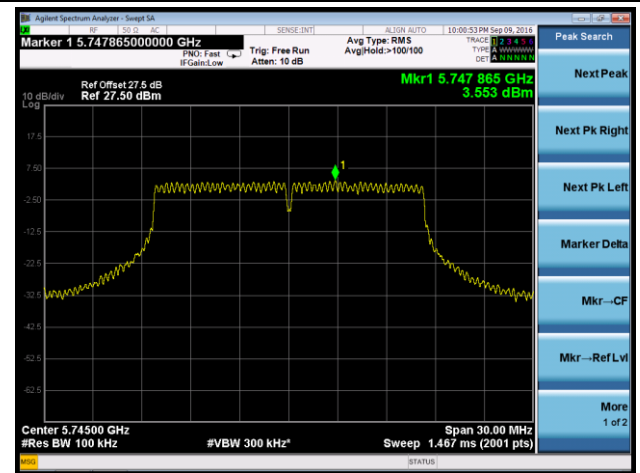

## 802.11a Power Spectral Density - Ant 0

Channel 36 (5180MHz)

Channel 44 (5220MHz)

Channel 48 (5240MHz)

Channel 149 (5745MHz)

Channel 157 (5785MHz)

Channel 165 (5825MHz)

802.11n-HT20 Power Spectral Density - Ant 0