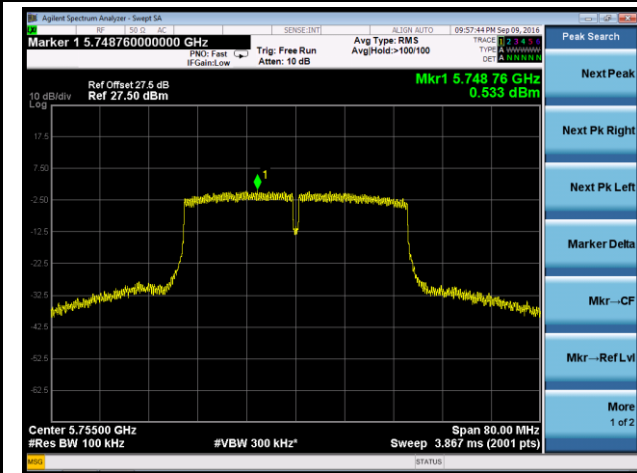

Channel 151 (5755MHz)