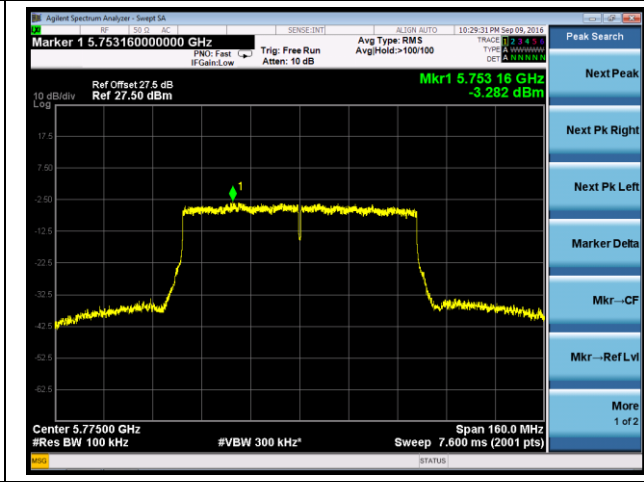

## 802.11ac-VHT40 Power Spectral Density - Ant 0

Channel 38 (5190MHz)

Channel 46 (5230MHz)

Channel 151 (5755MHz)

Channel 159 (5795MHz)

802.11ac-VHT80 Power Spectral Density - Ant 0

Channel 42 (5210MHz)

Channel 155 (5775MHz)