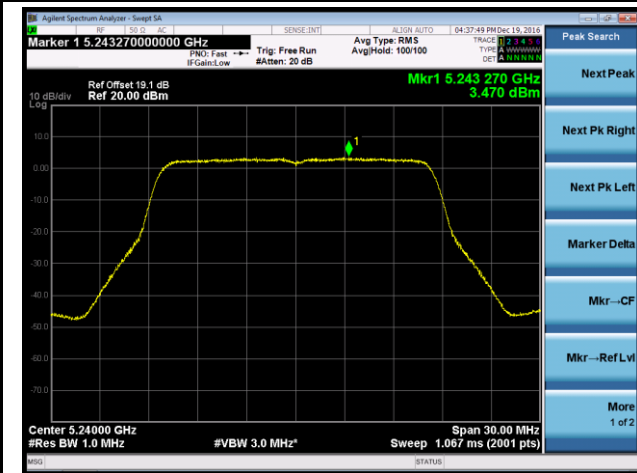

## 802.11a Power Spectral Density - Ant 0

Channel 36 (5180MHz)

Channel 44 (5220MHz)

Channel 48 (5240MHz)

Channel 149 (5745MHz)

Channel 157 (5785MHz)

Channel 165 (5825MHz)

802.11n-HT20 Power Spectral Density - Ant 0