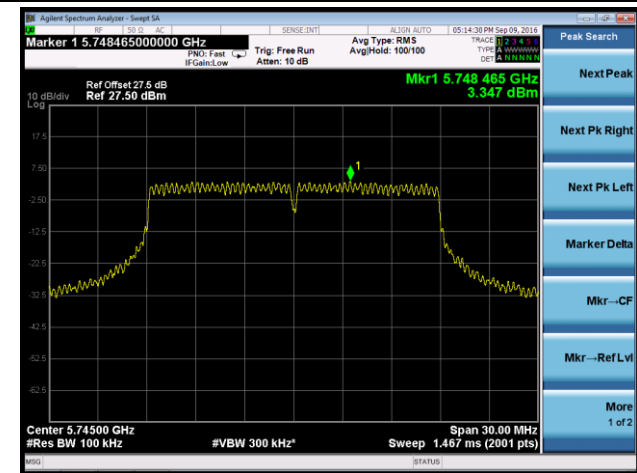

### 802.11a Power Spectral Density - Ant 2

**Channel 36 (5180MHz)**

**Channel 44 (5220MHz)**

**Channel 48 (5240MHz)**

**Channel 149 (5745MHz)**

**Channel 157 (5785MHz)**

**Channel 165 (5825MHz)**

### 802.11n-HT20 Power Spectral Density - Ant 2

**Channel 36 (5180MHz)**

**Channel 44 (5220MHz)**

**Channel 48 (5240MHz)**

**Channel 149 (5745MHz)**

**Channel 157 (5785MHz)**

**Channel 165 (5825MHz)**