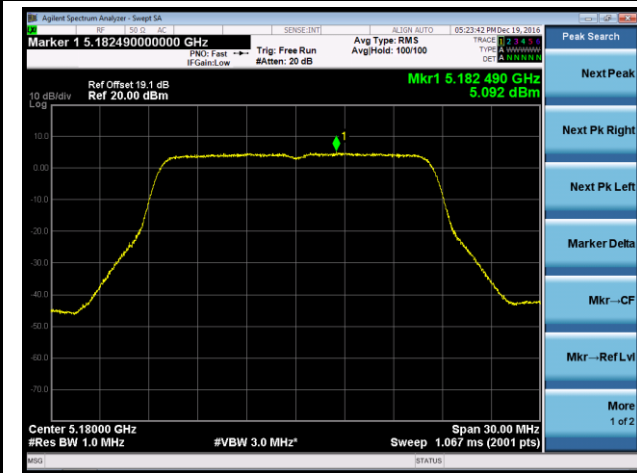

802.11a Power Spectral Density - Ant 1

Channel 36 (5180MHz)