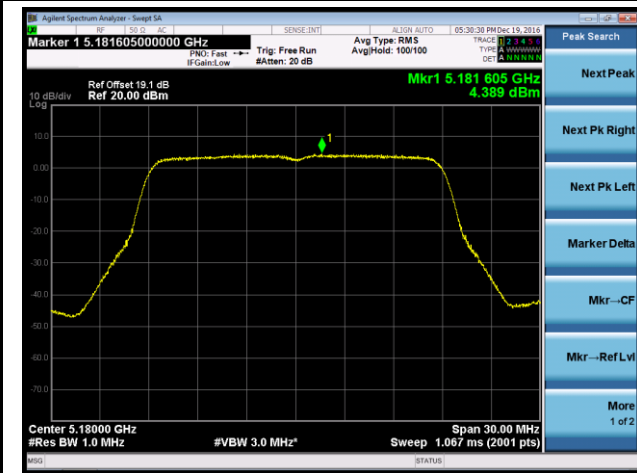

Channel 38 (5190MHz)

Channel 46 (5230MHz)

Channel 151 (5755MHz)

Channel 159 (5795MHz)

802.11ac-VHT20 Power Spectral Density - Ant 1

Channel 36 (5180MHz)

Channel 44 (5220MHz)

Channel 48 (5240MHz)