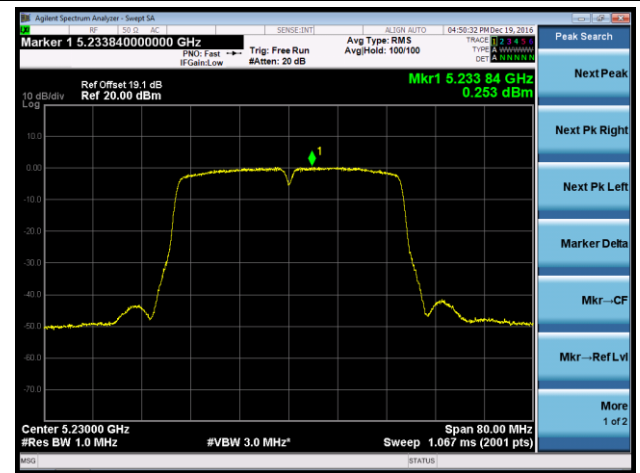

Channel 46 (5230MHz)