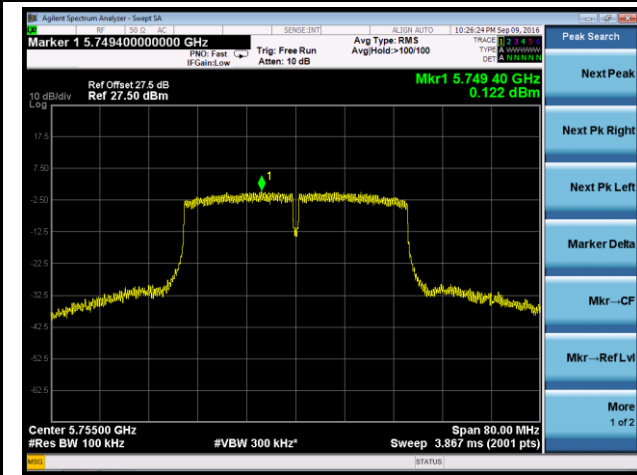

Channel 151 (5755MHz)