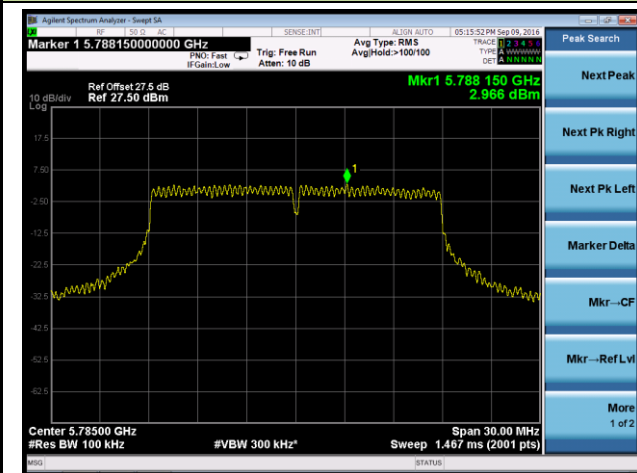

### 802.11n-HT20 Power Spectral Density - Ant 2

**Channel 36 (5180MHz)**

**Channel 44 (5220MHz)**

**Channel 48 (5240MHz)**

**Channel 149 (5745MHz)**

**Channel 157 (5785MHz)**

**Channel 165 (5825MHz)**