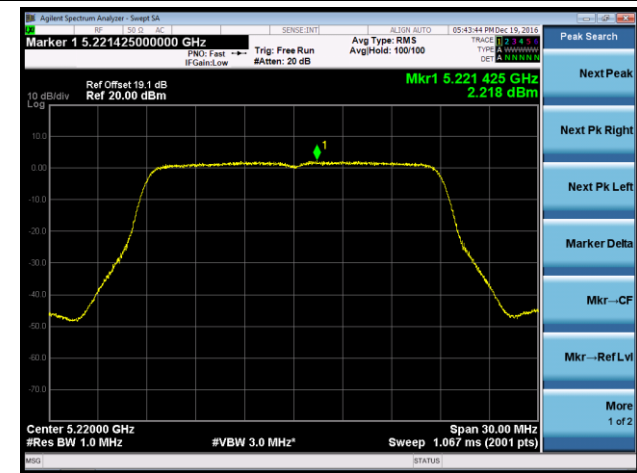

Channel 44 (5220MHz)