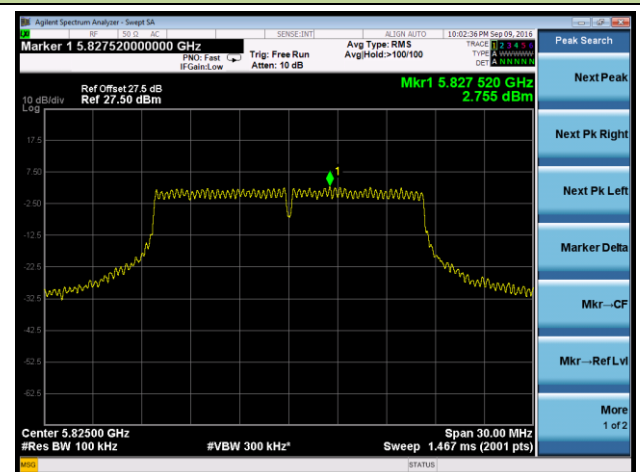

## 802.11a Power Spectral Density - Ant 0

Channel 36 (5180MHz)

Channel 44 (5220MHz)

Channel 48 (5240MHz)

Channel 149 (5745MHz)

Channel 157 (5785MHz)

Channel 165 (5825MHz)

802.11n-HT20 Power Spectral Density - Ant 0