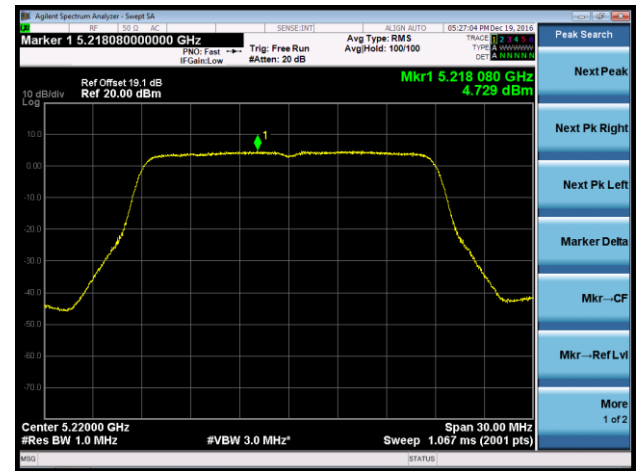

Channel 44 (5220MHz)