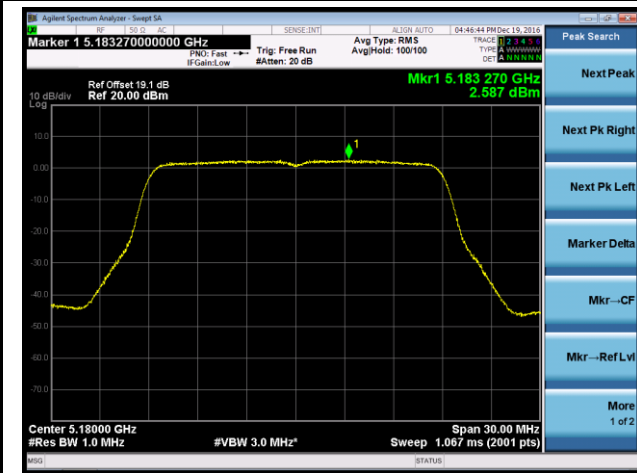

Channel 46 (5230MHz)

Channel 151 (5755MHz)

Channel 159 (5795MHz)

802.11ac-VHT20 Power Spectral Density - Ant 0

Channel 36 (5180MHz)

Channel 44 (5220MHz)

Channel 48 (5240MHz)

Channel 149 (5745MHz)

Channel 157 (5785MHz)

Channel 165 (5825MHz)