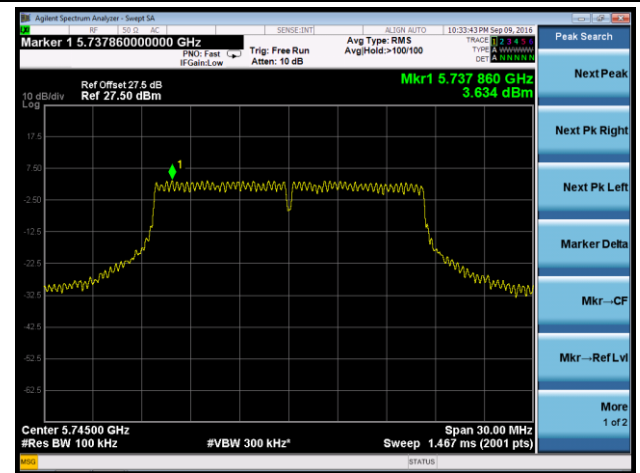

Channel 149 (5745MHz)