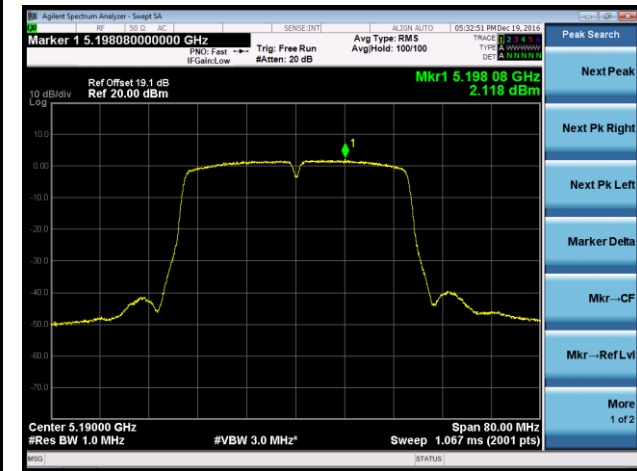

Channel 149 (5745MHz)

Channel 157 (5785MHz)

Channel 165 (5825MHz)

802.11ac-VHT40 Power Spectral Density - Ant 1

Channel 38 (5190MHz)

Channel 46 (5230MHz)

Channel 151 (5755MHz)

Channel 159 (5795MHz)

802.11ac-VHT80 Power Spectral Density - Ant 1

Channel 42 (5210MHz)

Channel 155 (5775MHz)