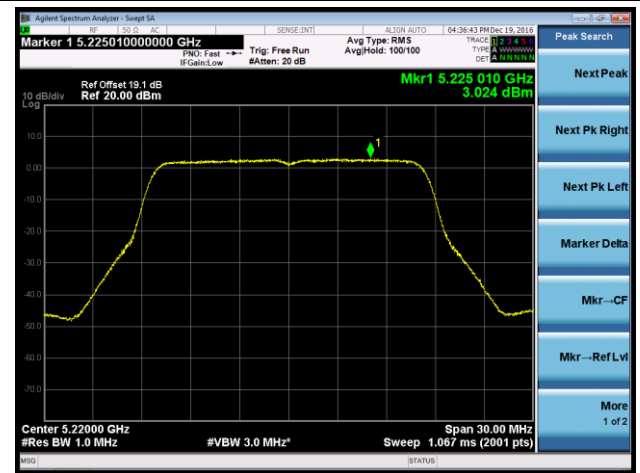

## 802.11a Power Spectral Density - Ant 0

Channel 36 (5180MHz)

Channel 44 (5220MHz)

Channel 48 (5240MHz)

Channel 149 (5745MHz)

Channel 157 (5785MHz)

Channel 165 (5825MHz)

802.11n-HT20 Power Spectral Density - Ant 0