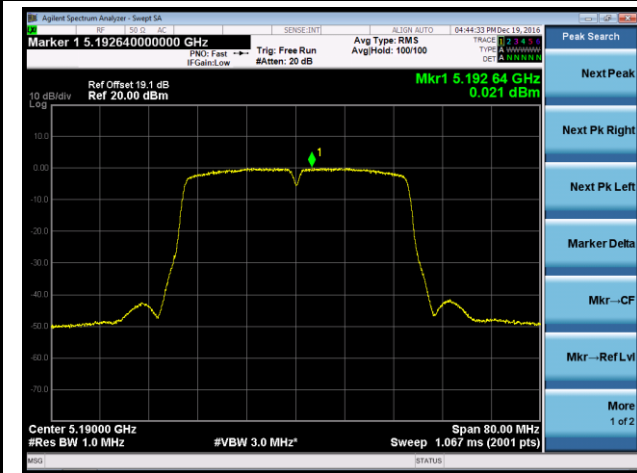

Channel 36 (5180MHz)

Channel 44 (5220MHz)

Channel 48 (5240MHz)

Channel 149 (5745MHz)

Channel 157 (5785MHz)

Channel 165 (5825MHz)

802.11n-HT40 Power Spectral Density - Ant 0

Channel 38 (5190MHz)

Channel 46 (5230MHz)

Channel 151 (5755MHz)

Channel 159 (5795MHz)

802.11ac-VHT20 Power Spectral Density - Ant 0

Channel 36 (5180MHz)

Channel 44 (5220MHz)

Channel 48 (5240MHz)

Channel 149 (5745MHz)