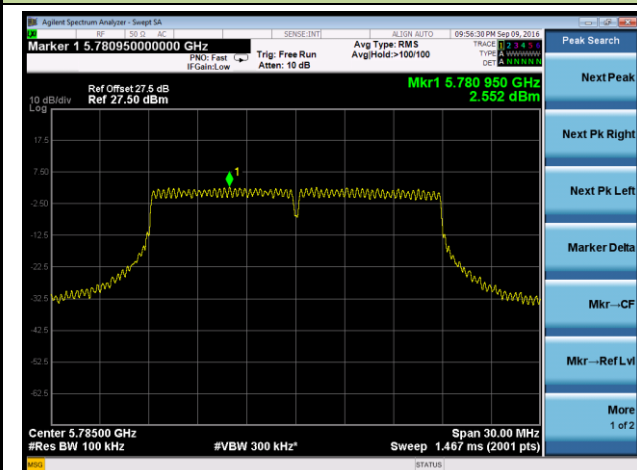

## 802.11n-HT20 Power Spectral Density - Ant 1

Channel 36 (5180MHz)

Channel 44 (5220MHz)

Channel 48 (5240MHz)

Channel 149 (5745MHz)

Channel 157 (5785MHz)

Channel 165 (5825MHz)

802.11n-HT40 Power Spectral Density - Ant 1