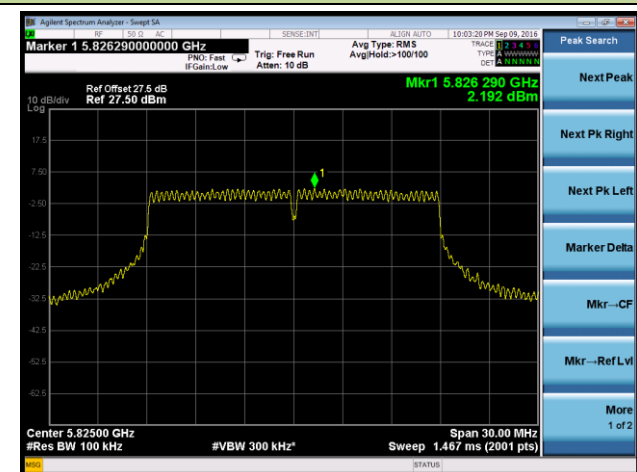

Channel 36 (5180MHz)

Channel 44 (5220MHz)

Channel 48 (5240MHz)

Channel 149 (5745MHz)

Channel 157 (5785MHz)

Channel 165 (5825MHz)

802.11n-HT40 Power Spectral Density - Ant 0

Channel 38 (5190MHz)