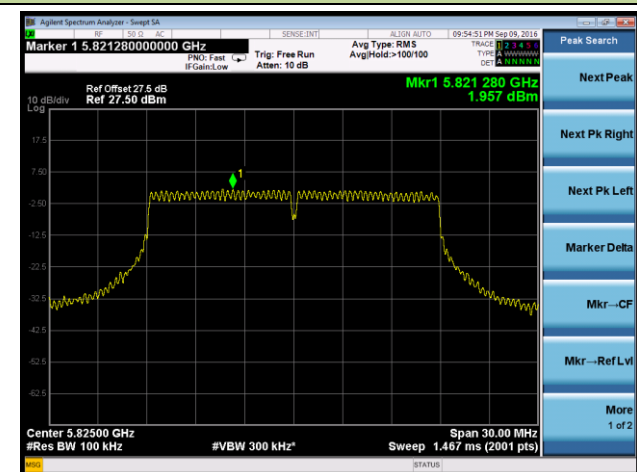

Channel 165 (5825MHz)