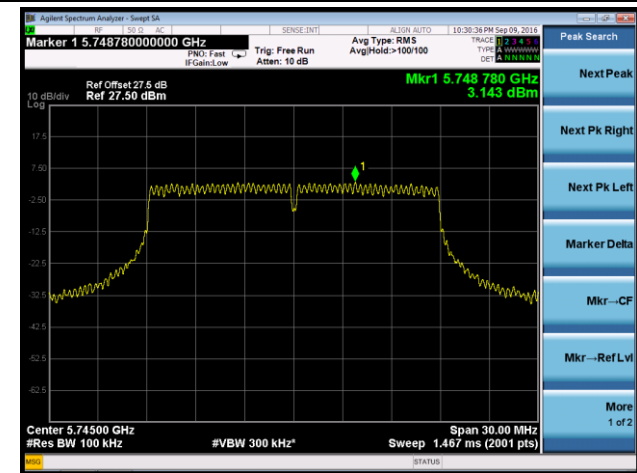

Channel 46 (5230MHz)

Channel 151 (5755MHz)

Channel 159 (5795MHz)

802.11ac-VHT20 Power Spectral Density - Ant 0

Channel 36 (5180MHz)

Channel 44 (5220MHz)

Channel 48 (5240MHz)

Channel 149 (5745MHz)

Channel 157 (5785MHz)

Channel 165 (5825MHz)