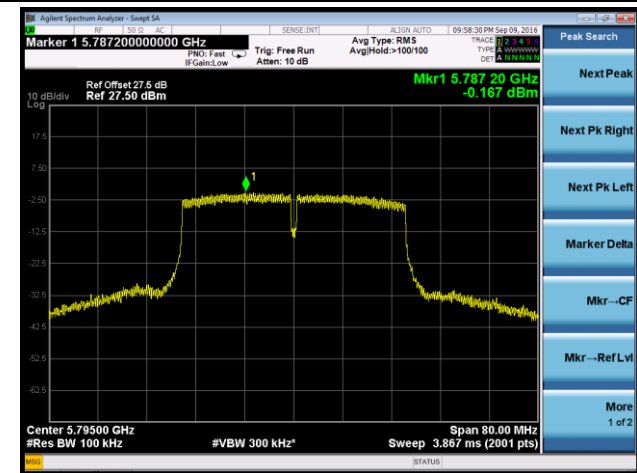

Channel 38 (5190MHz)

Channel 46 (5230MHz)

Channel 151 (5755MHz)

Channel 159 (5795MHz)

802.11ac-VHT20 Power Spectral Density - Ant 1

Channel 36 (5180MHz)

Channel 44 (5220MHz)

Channel 48 (5240MHz)