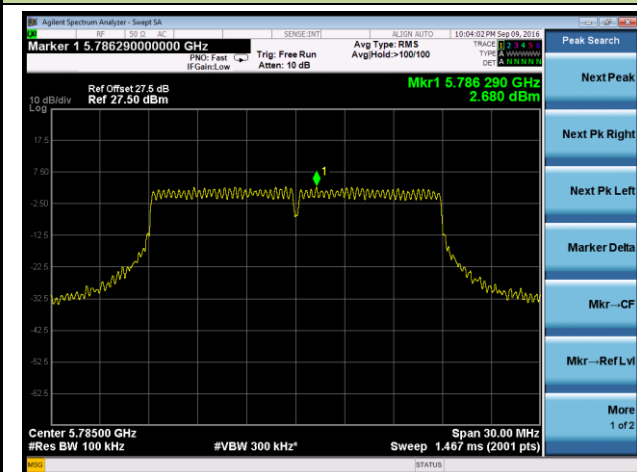

Channel 36 (5180MHz)

Channel 44 (5220MHz)

Channel 48 (5240MHz)

Channel 149 (5745MHz)

Channel 157 (5785MHz)

Channel 165 (5825MHz)

802.11n-HT40 Power Spectral Density - Ant 0

Channel 38 (5190MHz)