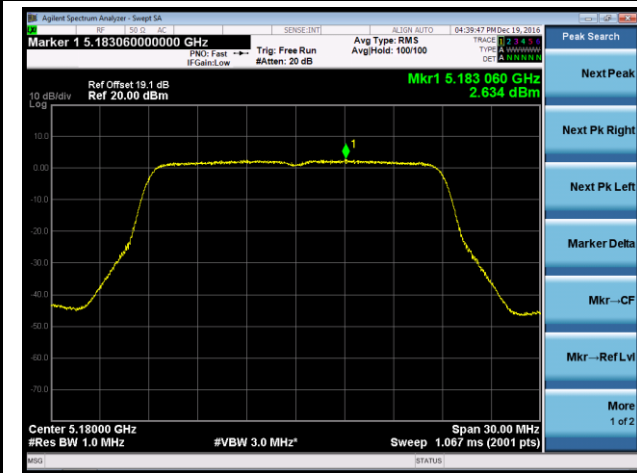

802.11n-HT20 Power Spectral Density - Ant 0

Channel 36 (5180MHz)