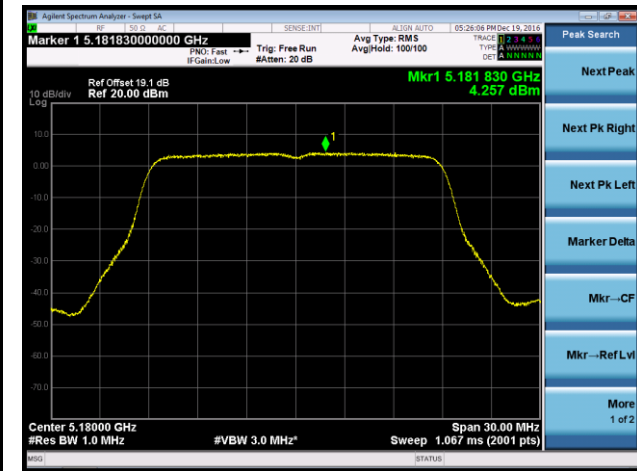

802.11n-HT20 Power Spectral Density - Ant 1

Channel 36 (5180MHz)