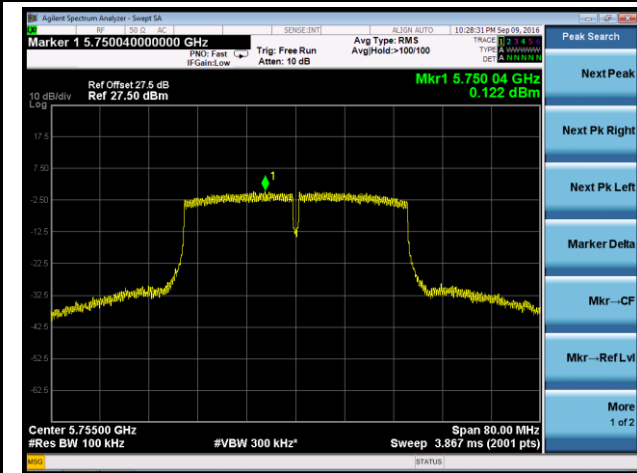

## 802.11ac-VHT40 Power Spectral Density - Ant 0

Channel 38 (5190MHz)

Channel 46 (5230MHz)

Channel 151 (5755MHz)

Channel 159 (5795MHz)

802.11ac-VHT80 Power Spectral Density - Ant 0

Channel 42 (5210MHz)

Channel 155 (5775MHz)