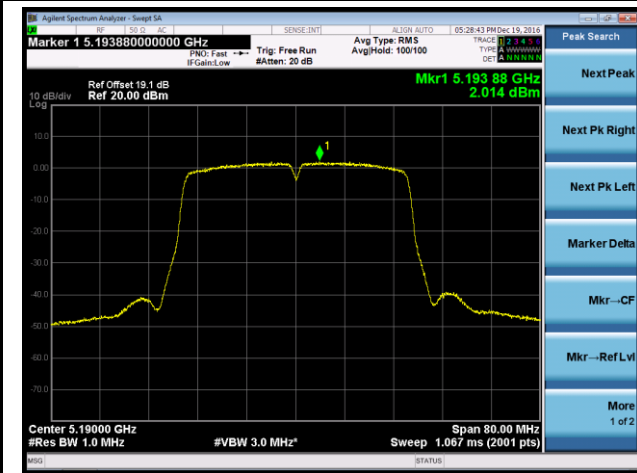

802.11n-HT40 Power Spectral Density - Ant 1

Channel 38 (5190MHz)