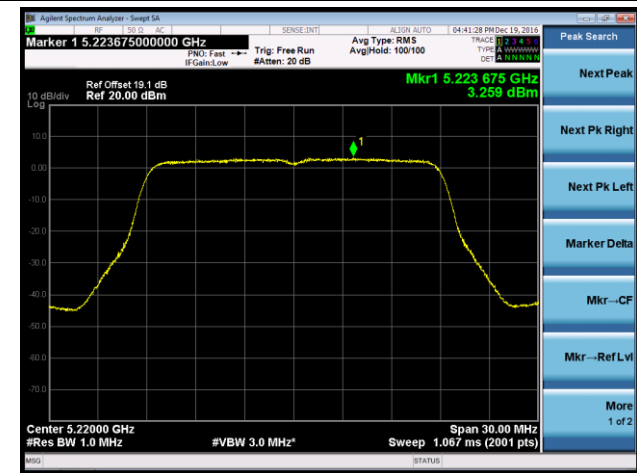

Channel 44 (5220MHz)