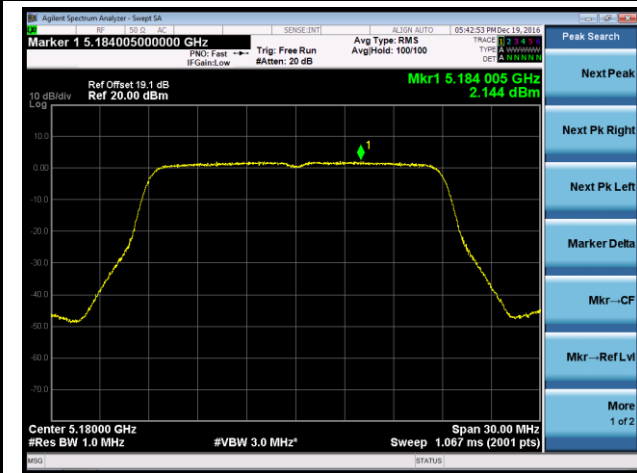

802.11n-HT20 Power Spectral Density - Ant 2

Channel 36 (5180MHz)