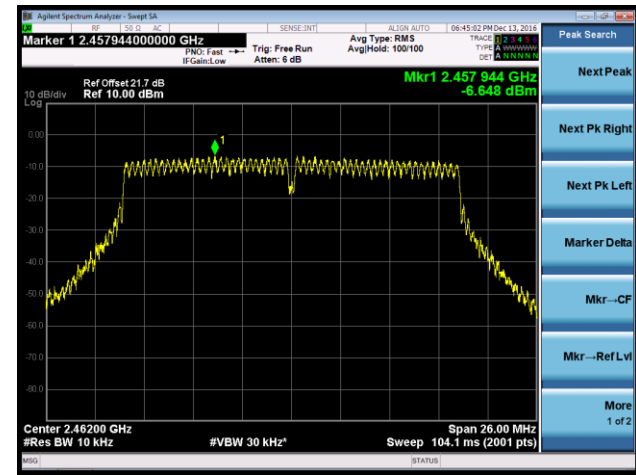

#### Channel 11 (2462MHz)

802.11n-HT20 AVGPDS - Ant 2

Channel 01 (2412MHz)

Channel 06 (2437MHz)

Channel 11 (2462MHz)

802.11n-HT40 AVGPDS - Ant 2

Channel 03 (2422MHz)

Channel 06 (2437MHz)