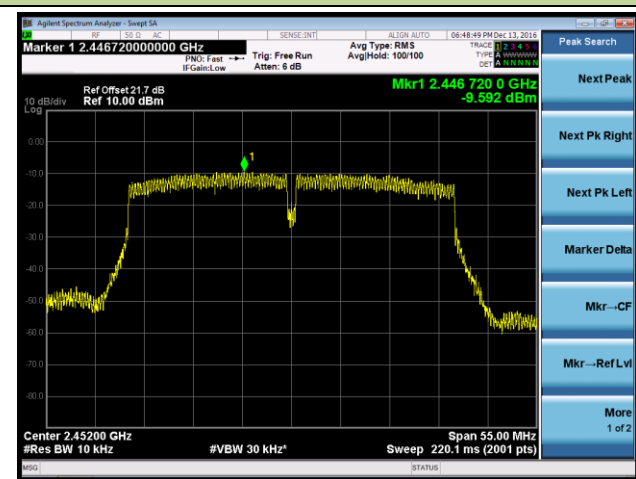

Channel 09 (2452MHz)