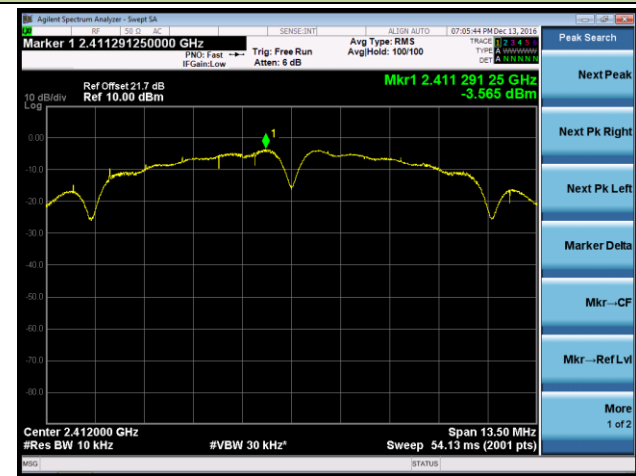

802.11b AVGPDS - Ant 3

Channel 01 (2412MHz)