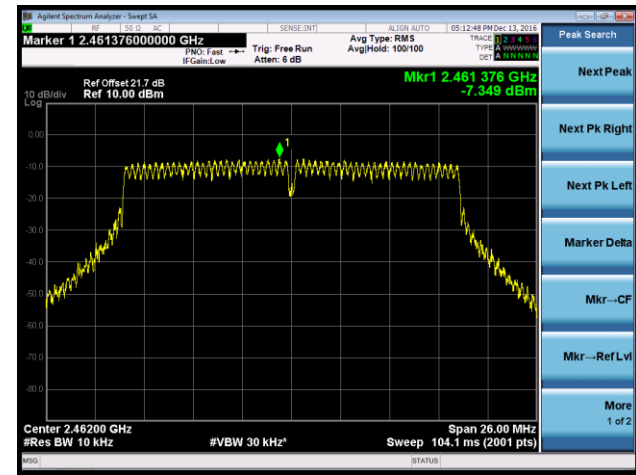

802.11n-HT20 AVGPDS - Ant 0

Channel 01 (2412MHz)

Channel 06 (2437MHz)

Channel 11 (2462MHz)

802.11n-HT40 AVGPSD - Ant 0

Channel 03 (2422MHz)

Channel 06 (2437MHz)

Channel 09 (2452MHz)

### 802.11b AVGPDS - Ant 1