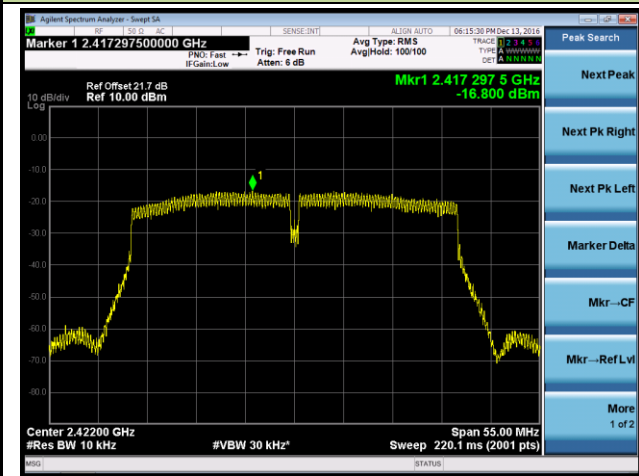

Channel 11 (2462MHz)

802.11n-HT20 AVGPDS - Ant 1 / Ant 0 + 1 + 2 + 3

Channel 01 (2412MHz)

Channel 06 (2437MHz)

Channel 11 (2462MHz)

802.11n-HT40 AVGPDS - Ant 1 / Ant 0 + 1 + 2 + 3

Channel 03 (2422MHz)

Channel 06 (2437MHz)