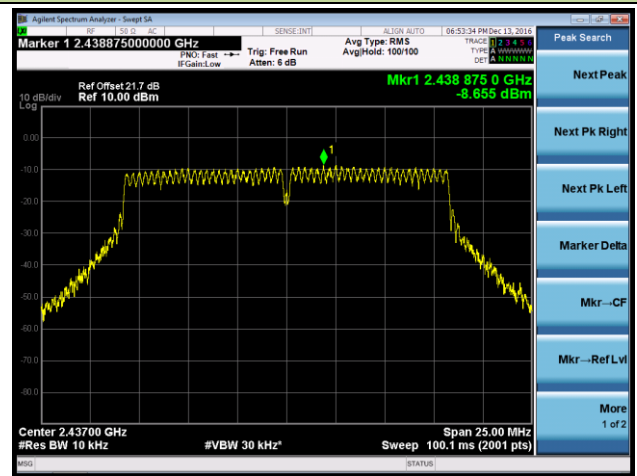

Channel 09 (2452MHz)

802.11b AVGPDS - Ant 2 / Ant 0 + 1 + 2 + 3

Channel 01 (2412MHz)

Channel 06 (2437MHz)

Channel 11 (2462MHz)

802.11g AVGPDS - Ant 2 / Ant 0 + 1 + 2 + 3

Channel 01 (2412MHz)

Channel 06 (2437MHz)

Channel 11 (2462MHz)