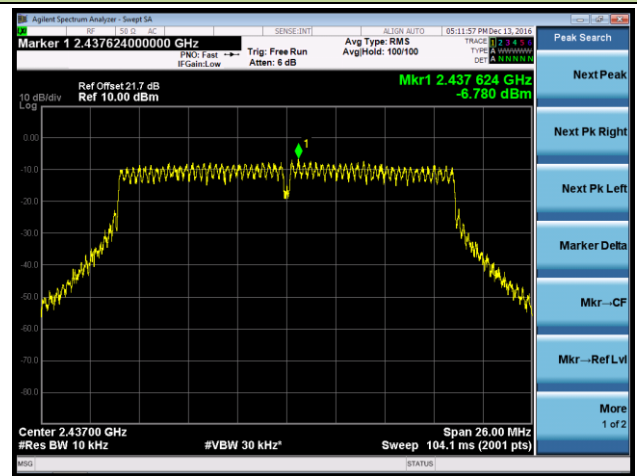

802.11n-HT20 AVGPDS - Ant 0

Channel 01 (2412MHz)

Channel 06 (2437MHz)

Channel 11 (2462MHz)

802.11n-HT40 AVGPSD - Ant 0

Channel 03 (2422MHz)

Channel 06 (2437MHz)

Channel 09 (2452MHz)

### 802.11b AVGPDS - Ant 1