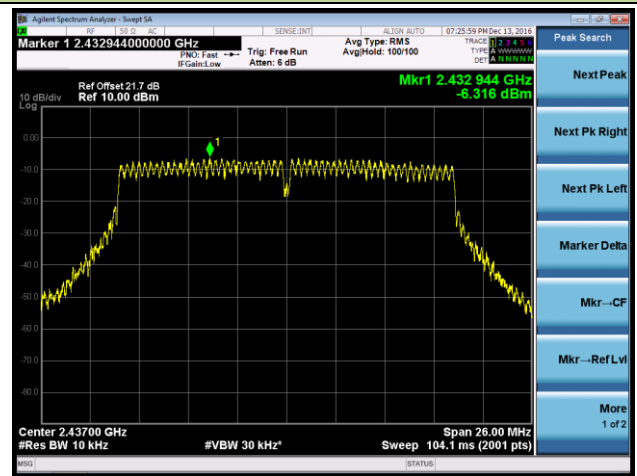

#### Channel 06 (2437MHz)

#### Channel 11 (2462MHz)

802.11n-HT20 AVGPSD - Ant 3

Channel 01 (2412MHz)

Channel 06 (2437MHz)

Channel 11 (2462MHz)

802.11n-HT40 AVGPDS - Ant 3

Channel 03 (2422MHz)

Channel 06 (2437MHz)