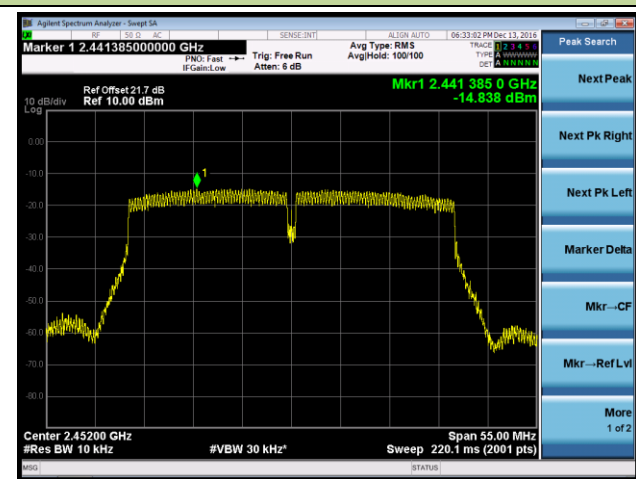

Channel 09 (2452MHz)