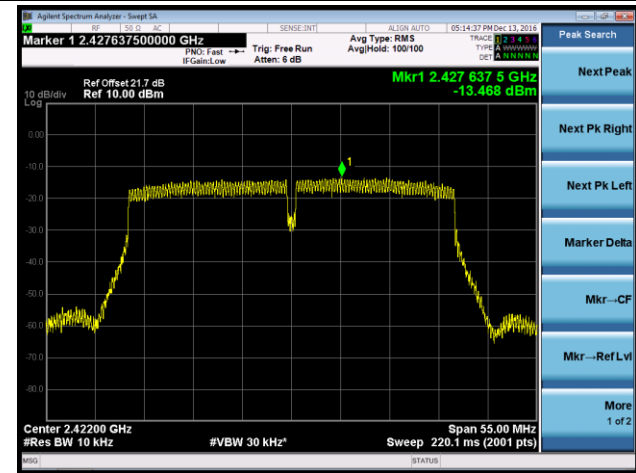

802.11n-HT20 AVGPDS - Ant 0

Channel 01 (2412MHz)

Channel 06 (2437MHz)

Channel 11 (2462MHz)

802.11n-HT40 AVGPSD - Ant 0

Channel 03 (2422MHz)

Channel 06 (2437MHz)

Channel 09 (2452MHz)

### 802.11b AVGPDS - Ant 1