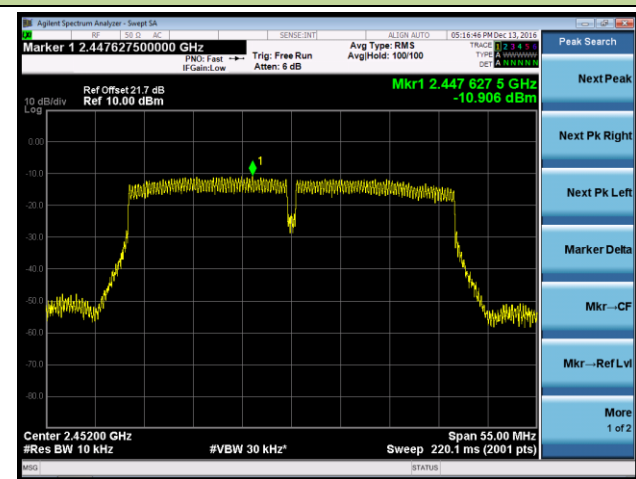

802.11n-HT20 AVGPDS - Ant 0

Channel 01 (2412MHz)

Channel 06 (2437MHz)

Channel 11 (2462MHz)

802.11n-HT40 AVGPSD - Ant 0

Channel 03 (2422MHz)

Channel 06 (2437MHz)

Channel 09 (2452MHz)

### 802.11b AVGPDS - Ant 1