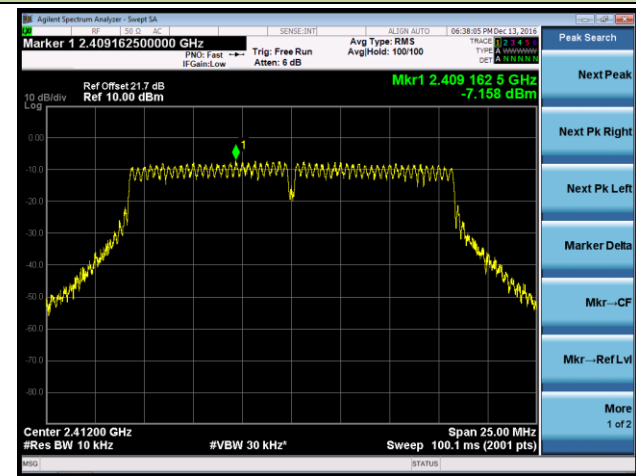

802.11g AVGPDS - Ant 2

Channel 01 (2412MHz)