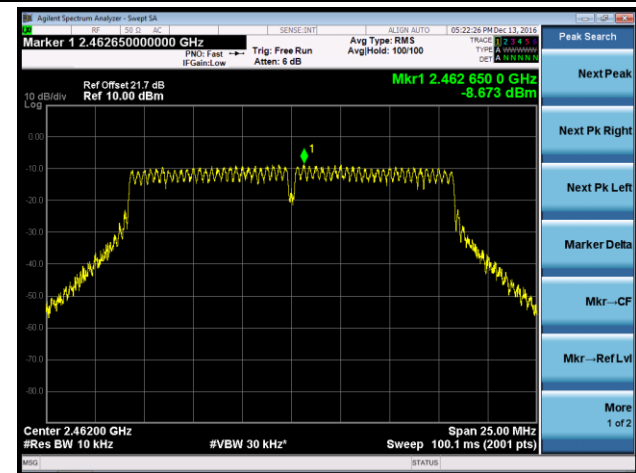

Channel 11 (2462MHz)