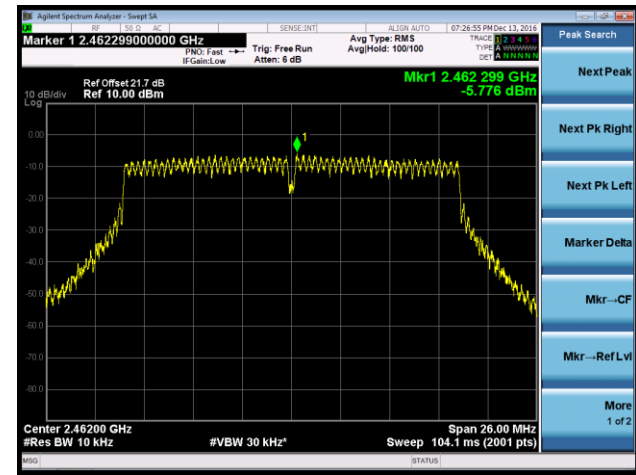

#### Channel 06 (2437MHz)

#### Channel 11 (2462MHz)

802.11n-HT20 AVGPSD - Ant 3

Channel 01 (2412MHz)

Channel 06 (2437MHz)

Channel 11 (2462MHz)

802.11n-HT40 AVGPDS - Ant 3

Channel 03 (2422MHz)

Channel 06 (2437MHz)