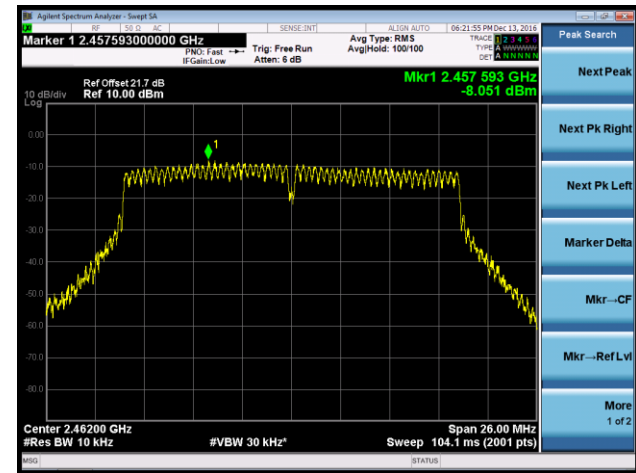

Channel 11 (2462MHz)

802.11n-HT20 AVGPDS - Ant 1 / Ant 0 + 1 + 2 + 3

Channel 01 (2412MHz)

Channel 06 (2437MHz)

Channel 11 (2462MHz)

802.11n-HT40 AVGPDS - Ant 1 / Ant 0 + 1 + 2 + 3

Channel 03 (2422MHz)

Channel 06 (2437MHz)