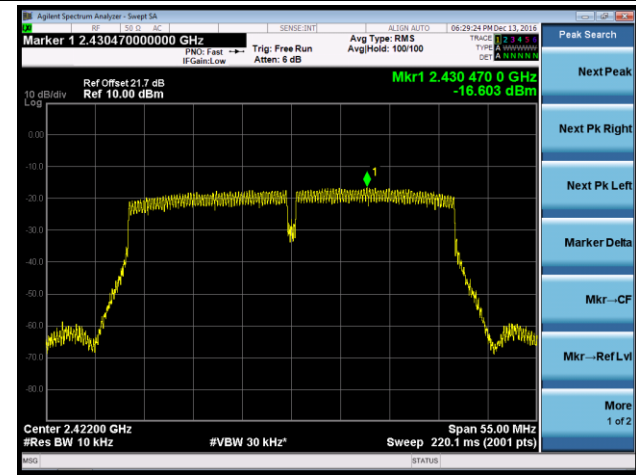

Channel 11 (2462MHz)

802.11n-HT20 AVGPDS - Ant 0 / Ant 0 + 1 + 2 + 3

Channel 01 (2412MHz)

Channel 06 (2437MHz)

Channel 11 (2462MHz)

802.11n-HT40 AVGPDS - Ant 0 / Ant 0 + 1 + 2 + 3

Channel 03 (2422MHz)

Channel 06 (2437MHz)