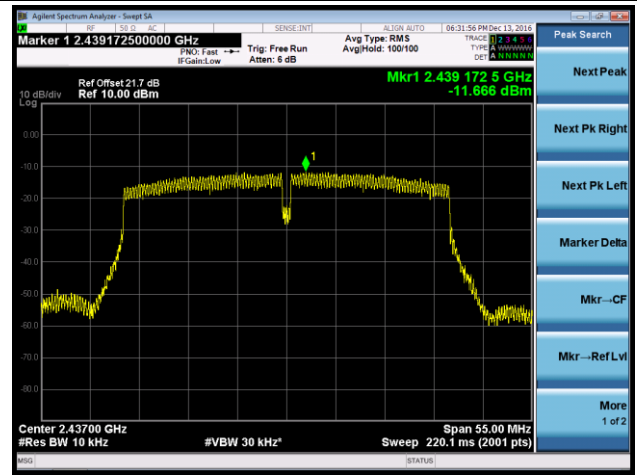

Channel 11 (2462MHz)

802.11n-HT20 AVGPDS - Ant 0 / Ant 0 + 1 + 2 + 3

Channel 01 (2412MHz)

Channel 06 (2437MHz)

Channel 11 (2462MHz)

802.11n-HT40 AVGPDS - Ant 0 / Ant 0 + 1 + 2 + 3

Channel 03 (2422MHz)

Channel 06 (2437MHz)