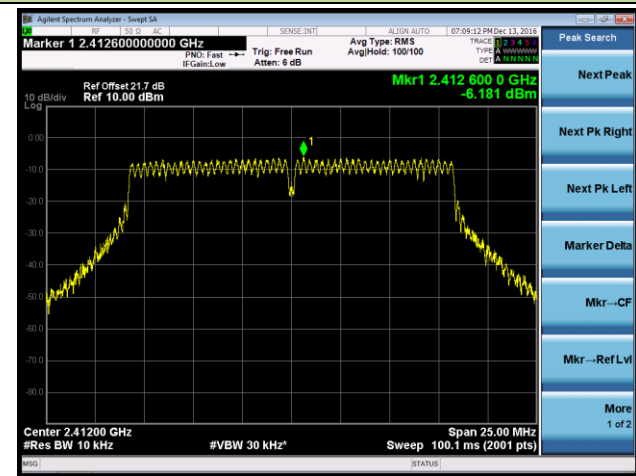

802.11g AVGPDS - Ant 3

Channel 01 (2412MHz)