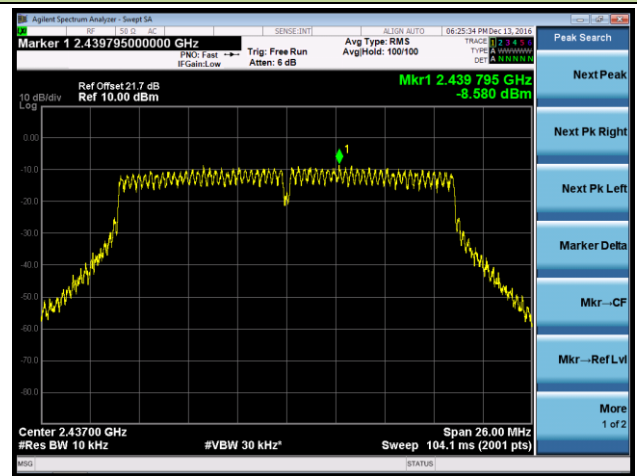

Channel 11 (2462MHz)

802.11n-HT20 AVGPDS - Ant 0 / Ant 0 + 1 + 2 + 3

Channel 01 (2412MHz)

Channel 06 (2437MHz)

Channel 11 (2462MHz)

802.11n-HT40 AVGPDS - Ant 0 / Ant 0 + 1 + 2 + 3

Channel 03 (2422MHz)

Channel 06 (2437MHz)