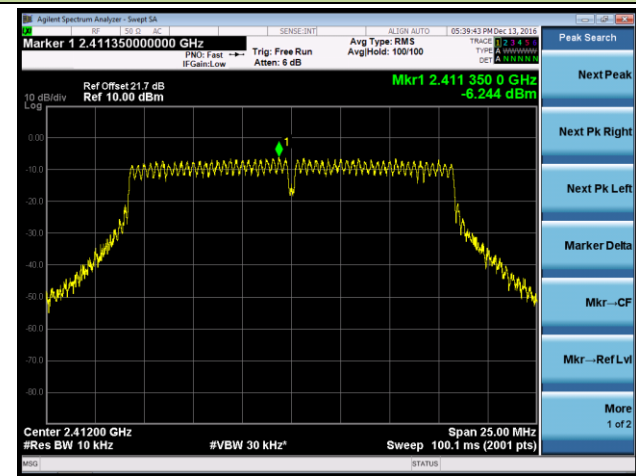

802.11g AVGPDS - Ant 1

Channel 01 (2412MHz)