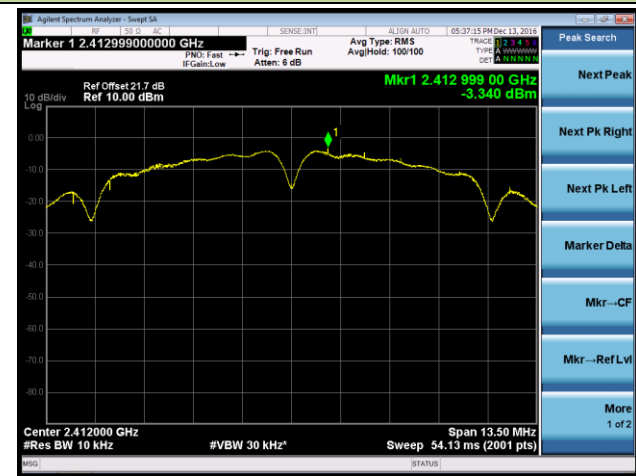

802.11b AVGPDS - Ant 1

Channel 01 (2412MHz)