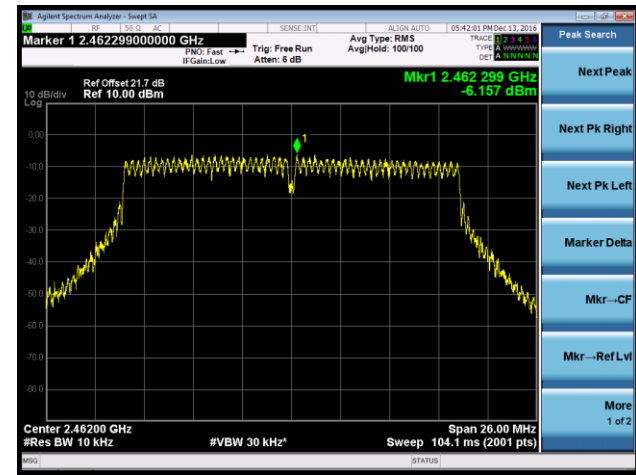

#### Channel 11 (2462MHz)

802.11n-HT20 AVGPDS - Ant 1

Channel 01 (2412MHz)

Channel 06 (2437MHz)

Channel 11 (2462MHz)

802.11n-HT40 AVGPSD - Ant 1

Channel 03 (2422MHz)

Channel 06 (2437MHz)