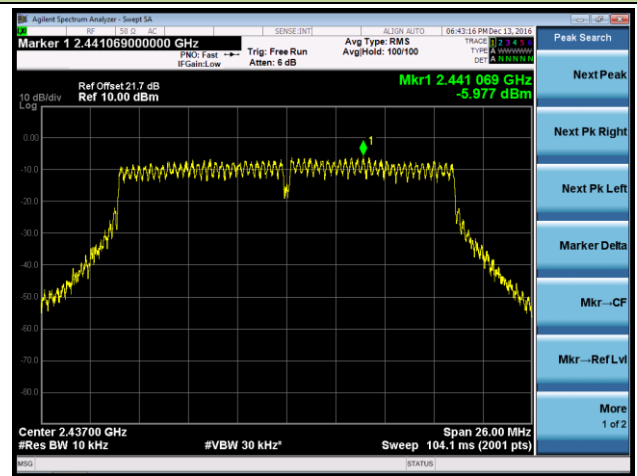

#### Channel 11 (2462MHz)

802.11n-HT20 AVGPDS - Ant 2

Channel 01 (2412MHz)

Channel 06 (2437MHz)

Channel 11 (2462MHz)

802.11n-HT40 AVGPDS - Ant 2

Channel 03 (2422MHz)

Channel 06 (2437MHz)