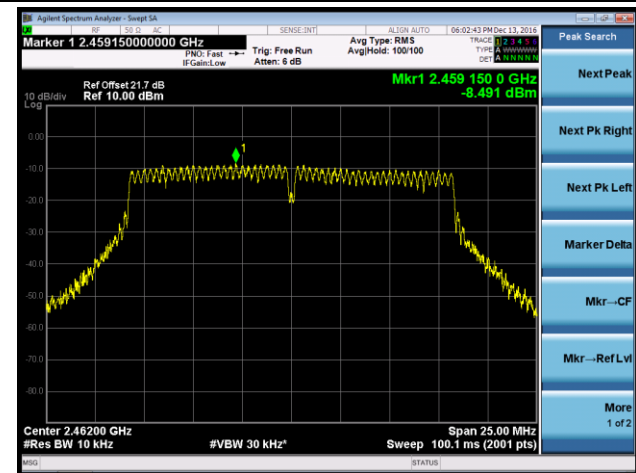

Channel 11 (2462MHz)