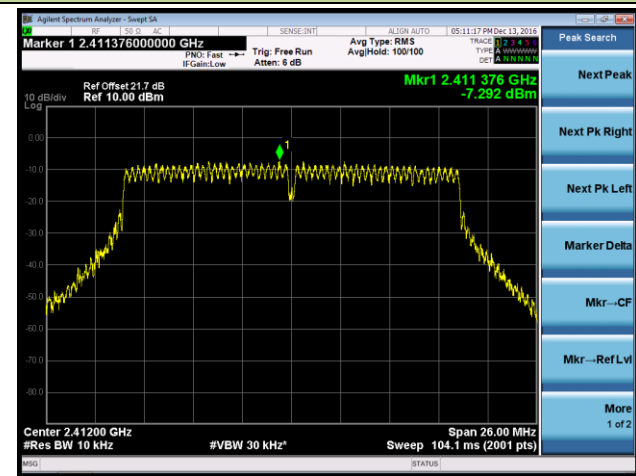

802.11n-HT20 AVGPDS - Ant 0

Channel 01 (2412MHz)

Channel 06 (2437MHz)

Channel 11 (2462MHz)

802.11n-HT40 AVGPSD - Ant 0

Channel 03 (2422MHz)

Channel 06 (2437MHz)

Channel 09 (2452MHz)

### 802.11b AVGPDS - Ant 1