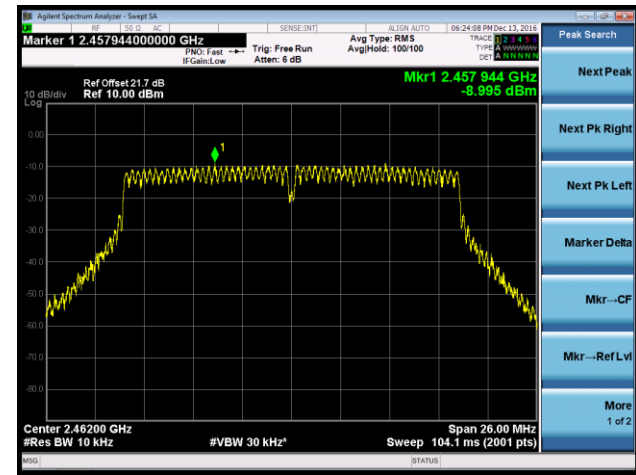

Channel 11 (2462MHz)

802.11n-HT20 AVGPDS - Ant 0 / Ant 0 + 1 + 2 + 3

Channel 01 (2412MHz)

Channel 06 (2437MHz)

Channel 11 (2462MHz)

802.11n-HT40 AVGPDS - Ant 0 / Ant 0 + 1 + 2 + 3

Channel 03 (2422MHz)

Channel 06 (2437MHz)