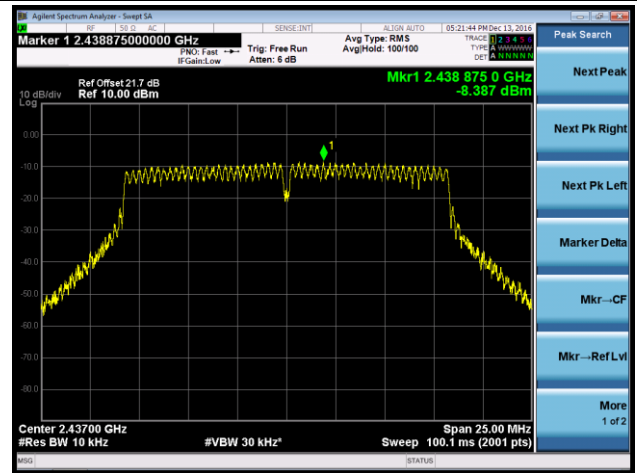

Channel 09 (2452MHz)

802.11b AVGPDS - Ant 0 / Ant 0 + 1 + 2 + 3

Channel 01 (2412MHz)

Channel 06 (2437MHz)

Channel 11 (2462MHz)

802.11g AVGPDS - Ant 0 / Ant 0 + 1 + 2 + 3

Channel 01 (2412MHz)

Channel 06 (2437MHz)