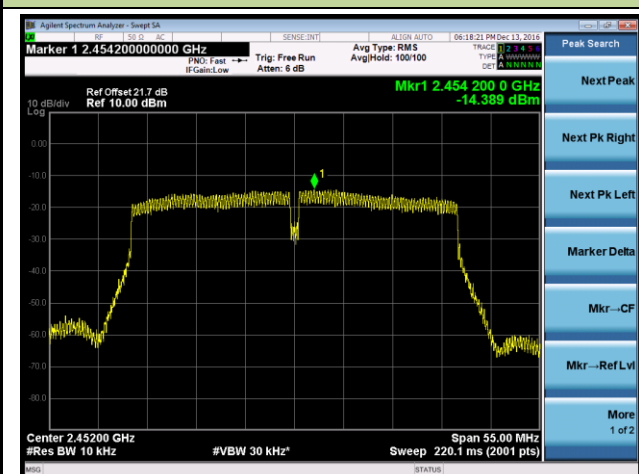

Channel 09 (2452MHz)