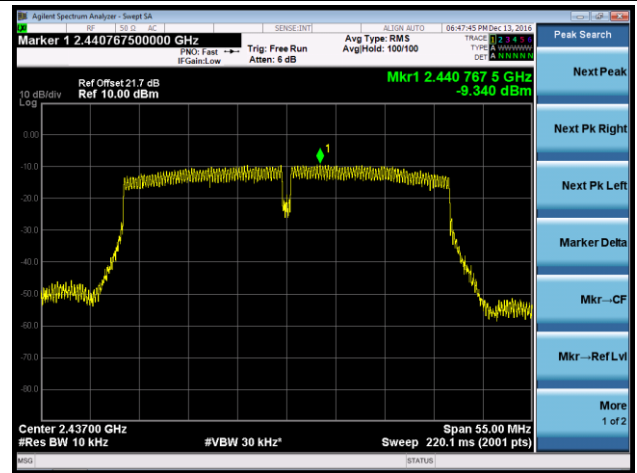

#### Channel 11 (2462MHz)

802.11n-HT20 AVGPDS - Ant 2

Channel 01 (2412MHz)

Channel 06 (2437MHz)

Channel 11 (2462MHz)

802.11n-HT40 AVGPDS - Ant 2

Channel 03 (2422MHz)

Channel 06 (2437MHz)