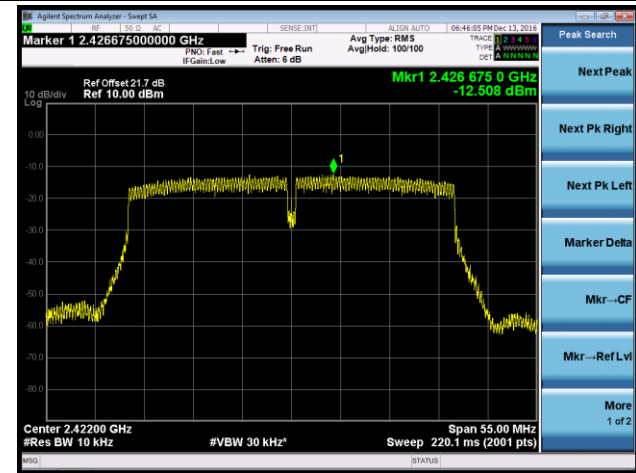

#### Channel 11 (2462MHz)

802.11n-HT20 AVGPDS - Ant 2

Channel 01 (2412MHz)

Channel 06 (2437MHz)

Channel 11 (2462MHz)

802.11n-HT40 AVGPDS - Ant 2

Channel 03 (2422MHz)

Channel 06 (2437MHz)