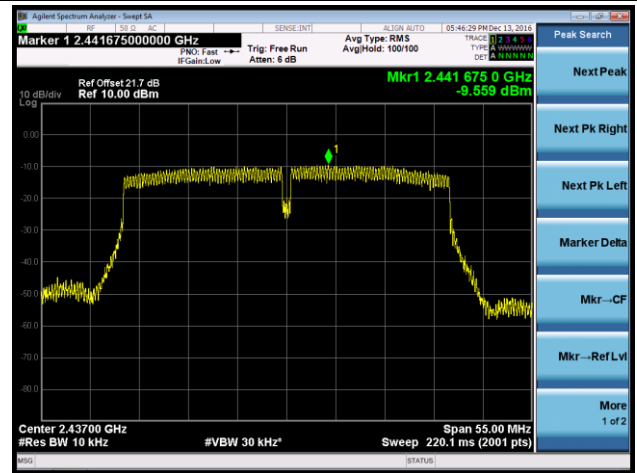

#### Channel 11 (2462MHz)

802.11n-HT20 AVGPDS - Ant 1

Channel 01 (2412MHz)

Channel 06 (2437MHz)

Channel 11 (2462MHz)

802.11n-HT40 AVGPSD - Ant 1

Channel 03 (2422MHz)

Channel 06 (2437MHz)