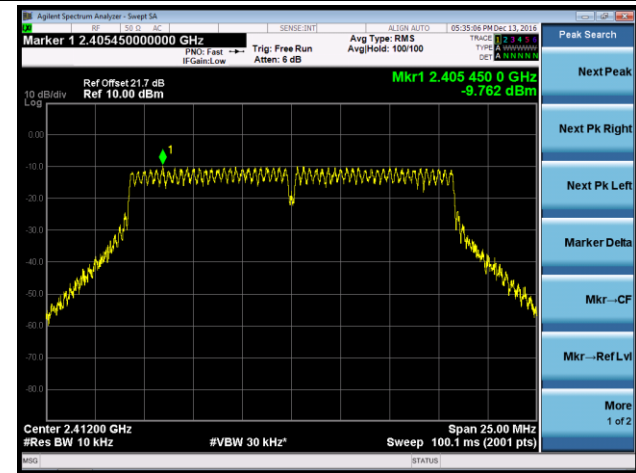

Channel 09 (2452MHz)

802.11b AVGPDS - Ant 0 / Ant 0 + 1 + 2 + 3

Channel 01 (2412MHz)

Channel 06 (2437MHz)

Channel 11 (2462MHz)

802.11g AVGPDS - Ant 0 / Ant 0 + 1 + 2 + 3

Channel 01 (2412MHz)

Channel 06 (2437MHz)