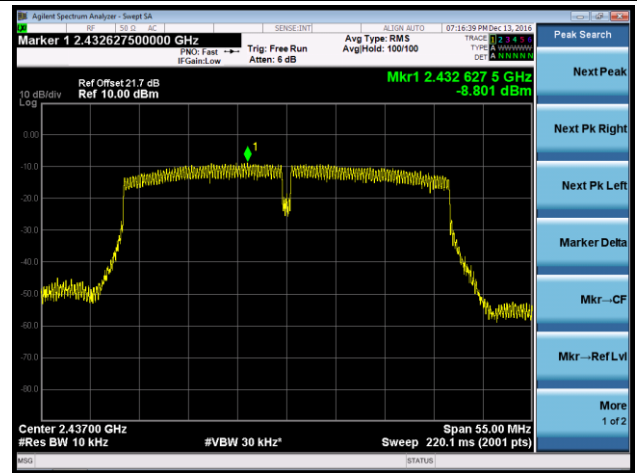

#### Channel 06 (2437MHz)

#### Channel 11 (2462MHz)

802.11n-HT20 AVGPSD - Ant 3

Channel 01 (2412MHz)

Channel 06 (2437MHz)

Channel 11 (2462MHz)

802.11n-HT40 AVGPDS - Ant 3

Channel 03 (2422MHz)

Channel 06 (2437MHz)