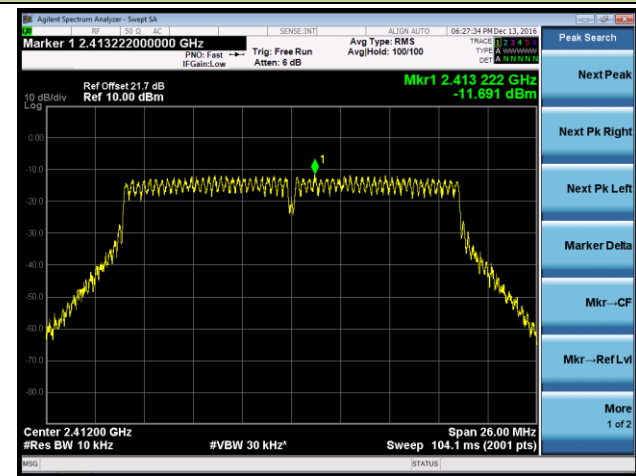

802.11n-HT20 AVGPDS - Ant 0 / Ant 0 + 1 + 2 + 3

Channel 01 (2412MHz)