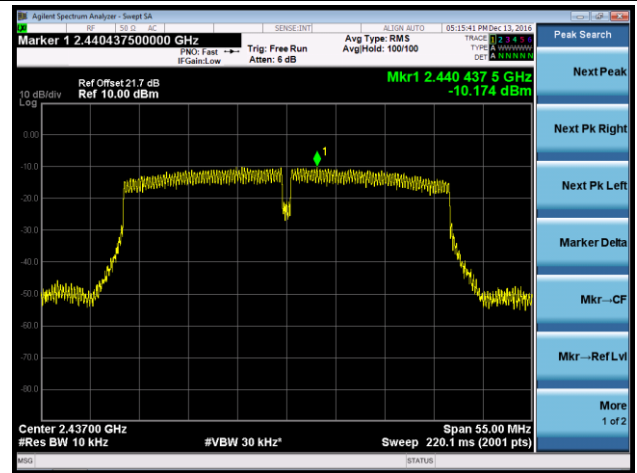

802.11n-HT20 AVGPDS - Ant 0

Channel 01 (2412MHz)

Channel 06 (2437MHz)

Channel 11 (2462MHz)

802.11n-HT40 AVGPSD - Ant 0

Channel 03 (2422MHz)

Channel 06 (2437MHz)

Channel 09 (2452MHz)

### 802.11b AVGPDS - Ant 1