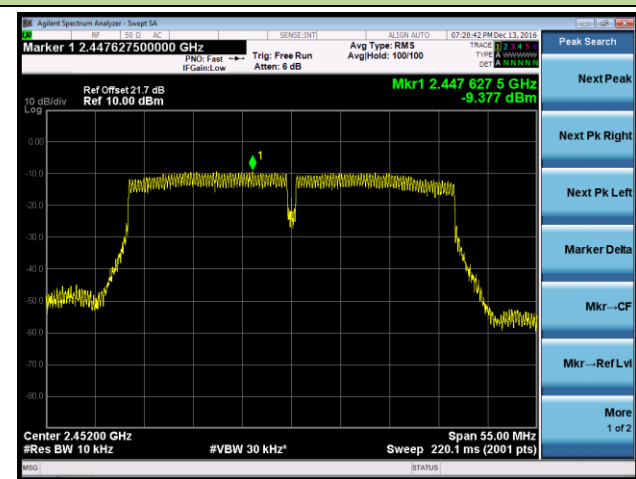

Channel 09 (2452MHz)