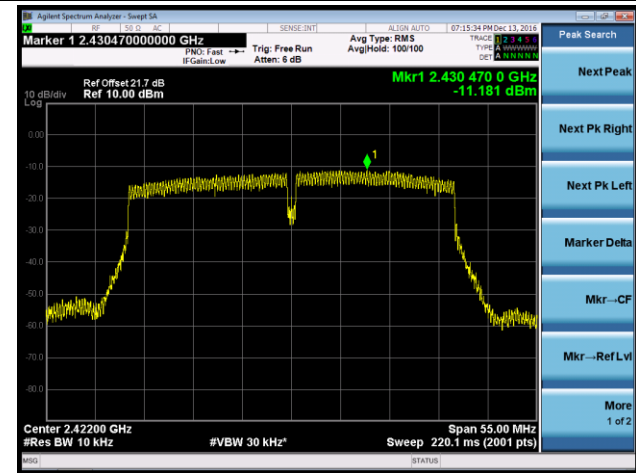

#### Channel 06 (2437MHz)

#### Channel 11 (2462MHz)

802.11n-HT20 AVGPSD - Ant 3

Channel 01 (2412MHz)

Channel 06 (2437MHz)

Channel 11 (2462MHz)

802.11n-HT40 AVGPDS - Ant 3

Channel 03 (2422MHz)

Channel 06 (2437MHz)