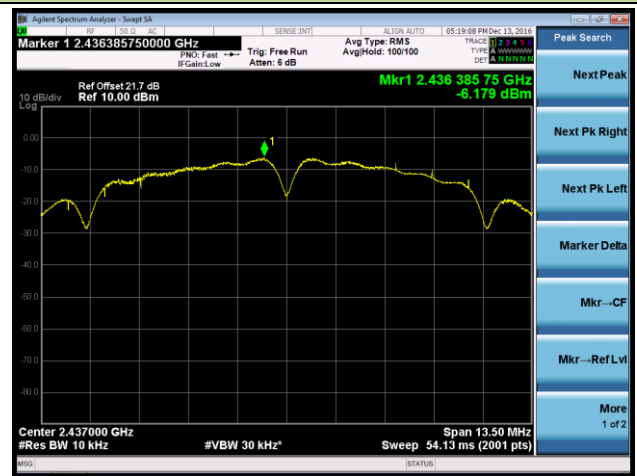

Channel 09 (2452MHz)

802.11b AVGPDS - Ant 0 / Ant 0 + 1 + 2 + 3

Channel 01 (2412MHz)

Channel 06 (2437MHz)

Channel 11 (2462MHz)

802.11g AVGPDS - Ant 0 / Ant 0 + 1 + 2 + 3

Channel 01 (2412MHz)

Channel 06 (2437MHz)