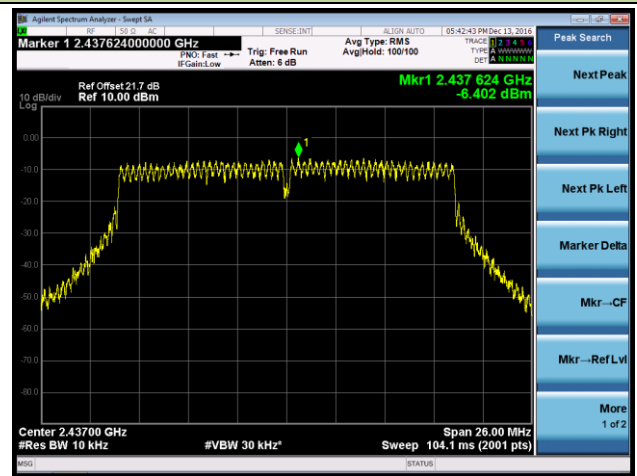

#### Channel 11 (2462MHz)

802.11n-HT20 AVGPDS - Ant 1

Channel 01 (2412MHz)

Channel 06 (2437MHz)

Channel 11 (2462MHz)

802.11n-HT40 AVGPSD - Ant 1

Channel 03 (2422MHz)

Channel 06 (2437MHz)