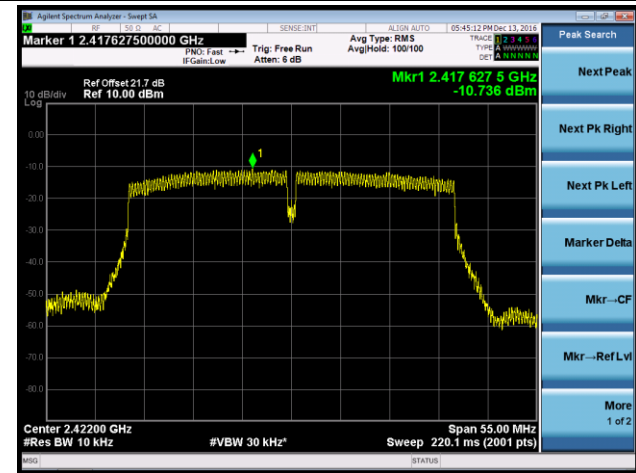

#### Channel 11 (2462MHz)

802.11n-HT20 AVGPDS - Ant 1

Channel 01 (2412MHz)

Channel 06 (2437MHz)

Channel 11 (2462MHz)

802.11n-HT40 AVGPSD - Ant 1

Channel 03 (2422MHz)

Channel 06 (2437MHz)