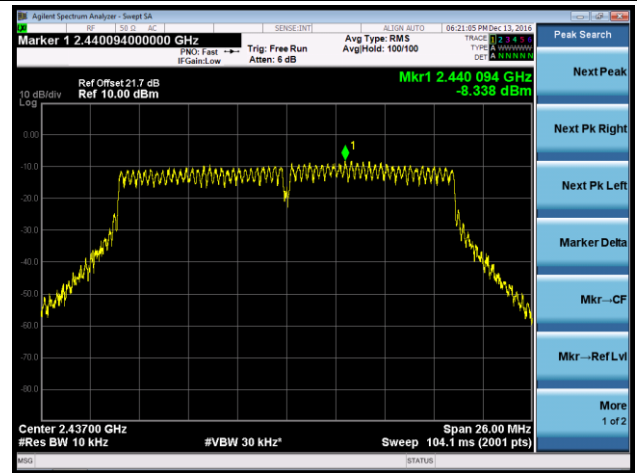

Channel 11 (2462MHz)

802.11n-HT20 AVGPDS - Ant 1 / Ant 0 + 1 + 2 + 3

Channel 01 (2412MHz)

Channel 06 (2437MHz)

Channel 11 (2462MHz)

802.11n-HT40 AVGPDS - Ant 1 / Ant 0 + 1 + 2 + 3

Channel 03 (2422MHz)

Channel 06 (2437MHz)