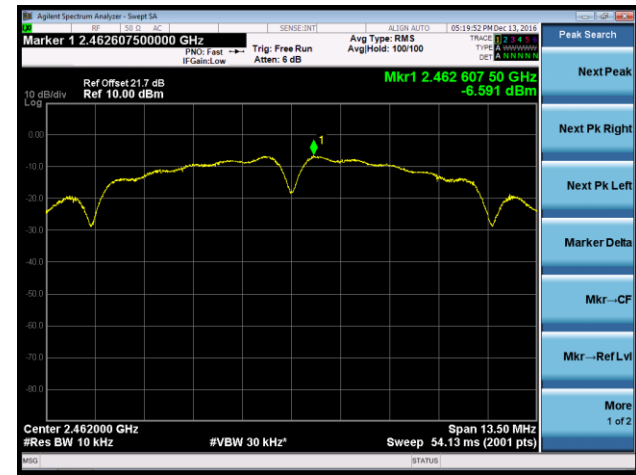

Channel 09 (2452MHz)

802.11b AVGPDS - Ant 0 / Ant 0 + 1 + 2 + 3

Channel 01 (2412MHz)

Channel 06 (2437MHz)

Channel 11 (2462MHz)

802.11g AVGPDS - Ant 0 / Ant 0 + 1 + 2 + 3

Channel 01 (2412MHz)

Channel 06 (2437MHz)