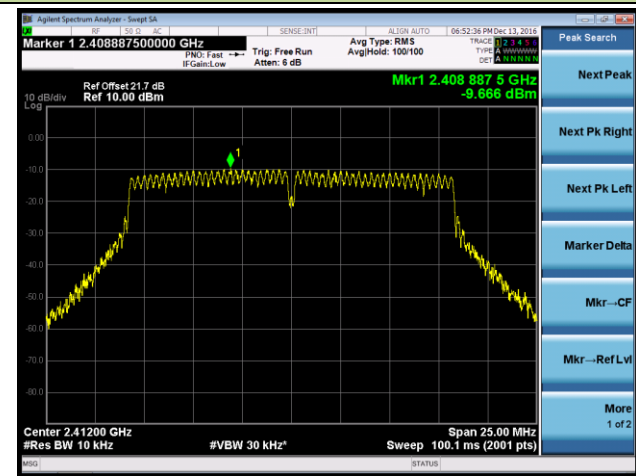

Channel 09 (2452MHz)

802.11b AVGPDS - Ant 2 / Ant 0 + 1 + 2 + 3

Channel 01 (2412MHz)

Channel 06 (2437MHz)

Channel 11 (2462MHz)

802.11g AVGPDS - Ant 2 / Ant 0 + 1 + 2 + 3

Channel 01 (2412MHz)

Channel 06 (2437MHz)

Channel 11 (2462MHz)