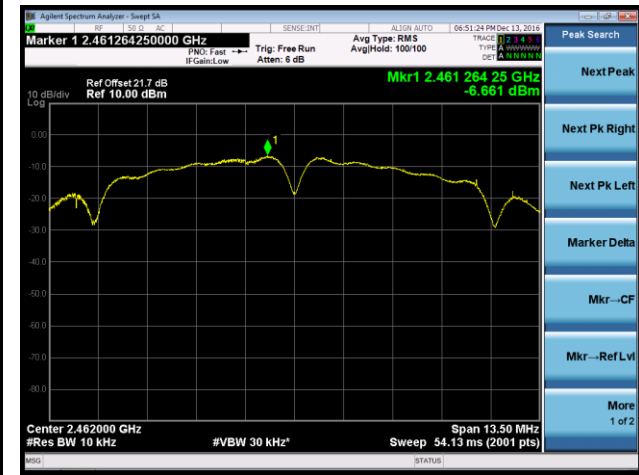

Channel 09 (2452MHz)

802.11b AVGPDS - Ant 2 / Ant 0 + 1 + 2 + 3

Channel 01 (2412MHz)

Channel 06 (2437MHz)

Channel 11 (2462MHz)

802.11g AVGPDS - Ant 2 / Ant 0 + 1 + 2 + 3

Channel 01 (2412MHz)

Channel 06 (2437MHz)

Channel 11 (2462MHz)