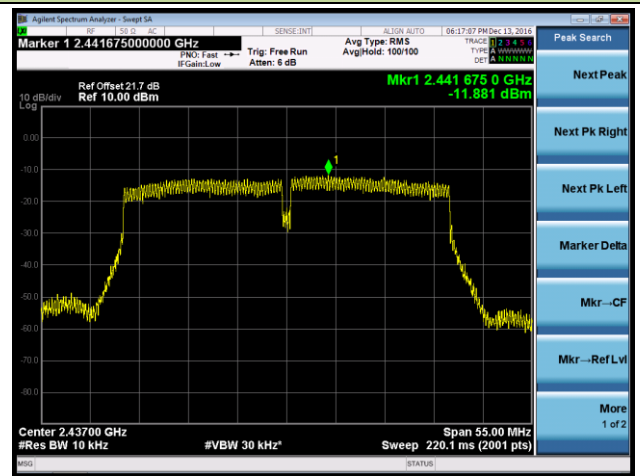

Channel 11 (2462MHz)

802.11n-HT20 AVGPDS - Ant 1 / Ant 0 + 1 + 2 + 3

Channel 01 (2412MHz)

Channel 06 (2437MHz)

Channel 11 (2462MHz)

802.11n-HT40 AVGPDS - Ant 1 / Ant 0 + 1 + 2 + 3

Channel 03 (2422MHz)

Channel 06 (2437MHz)