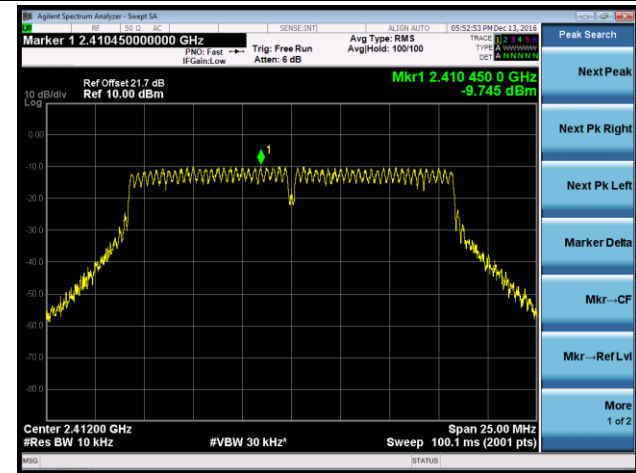

Channel 09 (2452MHz)

802.11b AVGPDS - Ant 1 / Ant 0 + 1 + 2 + 3

Channel 01 (2412MHz)

Channel 06 (2437MHz)

Channel 11 (2462MHz)

802.11g AVGPDS - Ant 1 / Ant 0 + 1 + 2 + 3

Channel 01 (2412MHz)

Channel 06 (2437MHz)