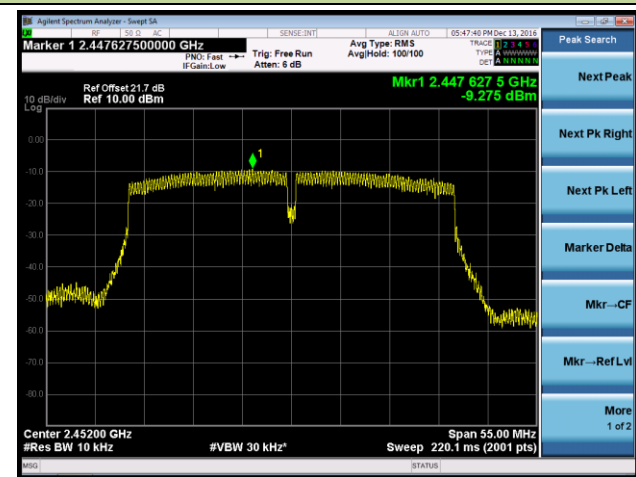

Channel 09 (2452MHz)