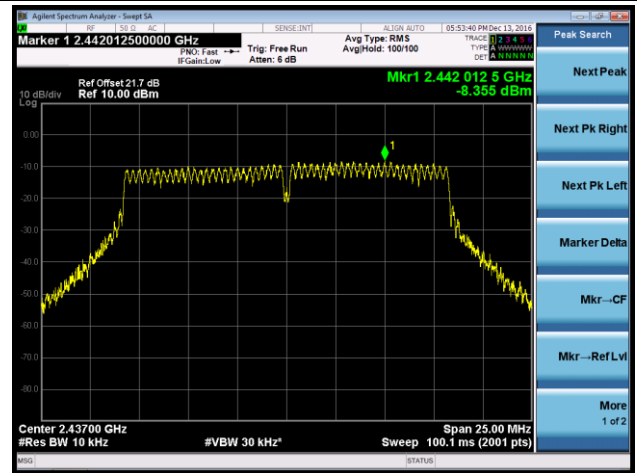

Channel 09 (2452MHz)

802.11b AVGPDS - Ant 1 / Ant 0 + 1 + 2 + 3

Channel 01 (2412MHz)

Channel 06 (2437MHz)

Channel 11 (2462MHz)

802.11g AVGPDS - Ant 1 / Ant 0 + 1 + 2 + 3

Channel 01 (2412MHz)

Channel 06 (2437MHz)