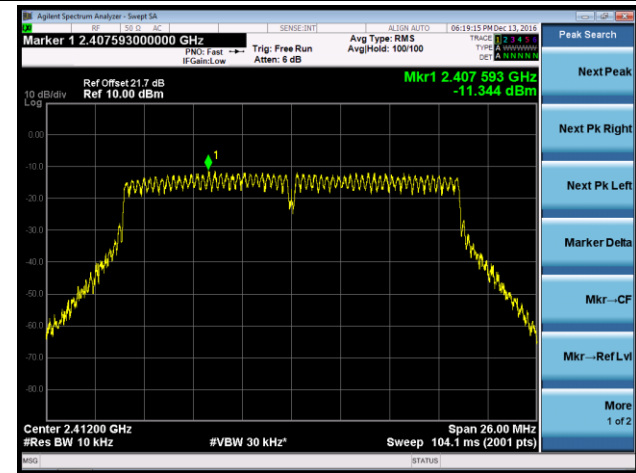

802.11n-HT20 AVGPDS - Ant 1 / Ant 0 + 1 + 2 + 3

Channel 01 (2412MHz)