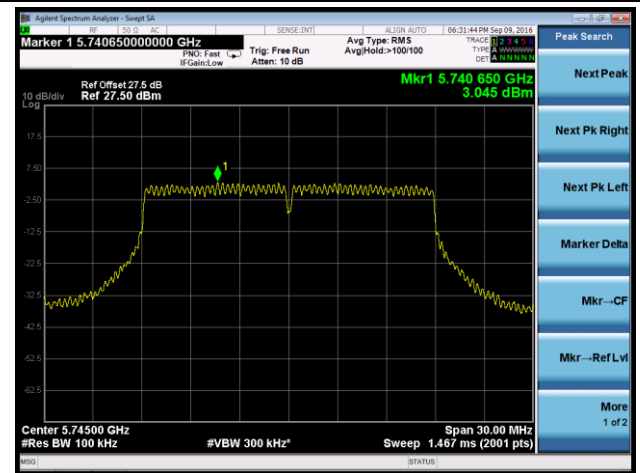

### 802.11n-HT20 Power Spectral Density - Ant 3

**Channel 36 (5180MHz)**

**Channel 44 (5220MHz)**

**Channel 48 (5240MHz)**

**Channel 149 (5745MHz)**

**Channel 157 (5785MHz)**

**Channel 165 (5825MHz)**

802.11n-HT40 Power Spectral Density - Ant 3