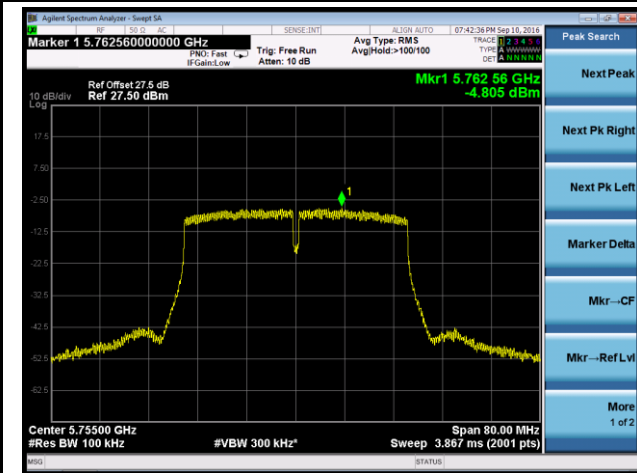

Channel 151 (5755MHz)