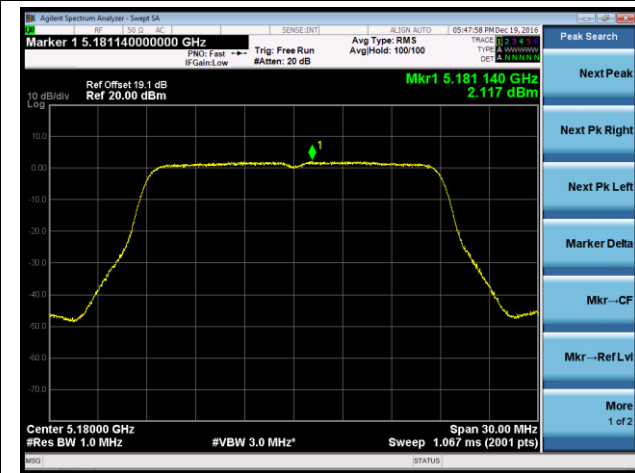

802.11ac-VHT20 Power Spectral Density - Ant 2

Channel 36 (5180MHz)