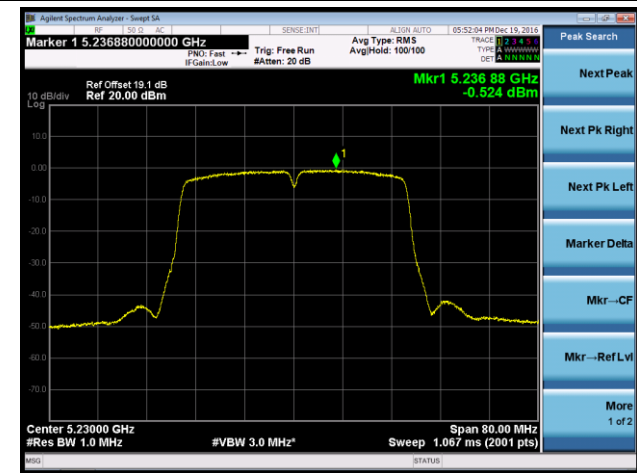

#### Channel 157 (5785MHz)

#### Channel 165 (5825MHz)

802.11ac-VHT40 Power Spectral Density - Ant 2

Channel 38 (5190MHz)

Channel 46 (5230MHz)

Channel 151 (5755MHz)

Channel 159 (5795MHz)

802.11ac-VHT80 Power Spectral Density - Ant 2

Channel 42 (5210MHz)