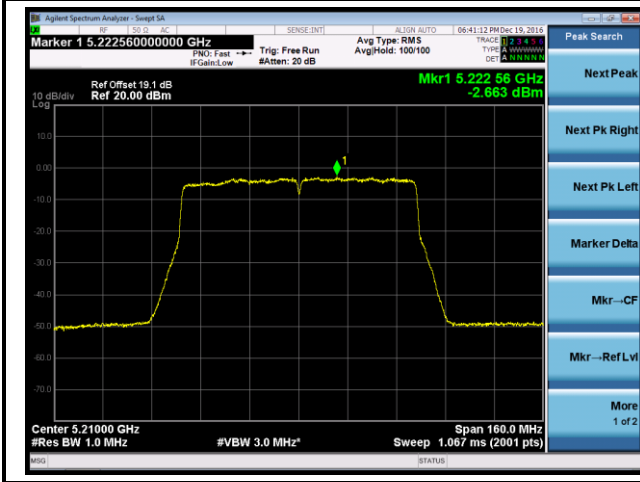

Channel 38 (5190MHz)

Channel 46 (5230MHz)

Channel 151 (5755MHz)

Channel 159 (5795MHz)

802.11ac-VHT80 Power Spectral Density - Ant 3

Channel 42 (5210MHz)

Channel 155 (5775MHz)

802.11a Power Spectral Density - Ant 0 / Ant 0 + 1 + 2 + 3