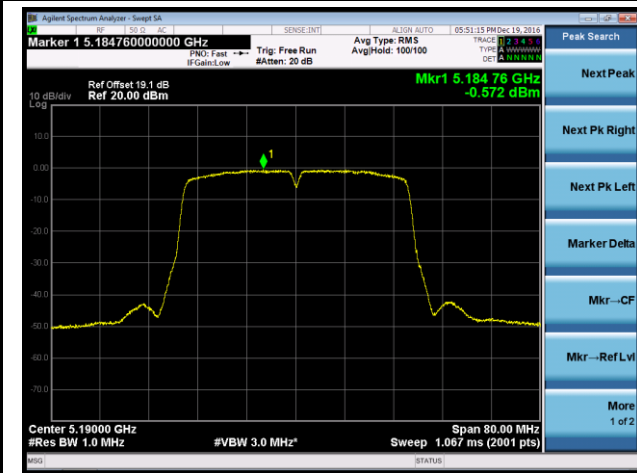

802.11ac-VHT40 Power Spectral Density - Ant 2

Channel 38 (5190MHz)