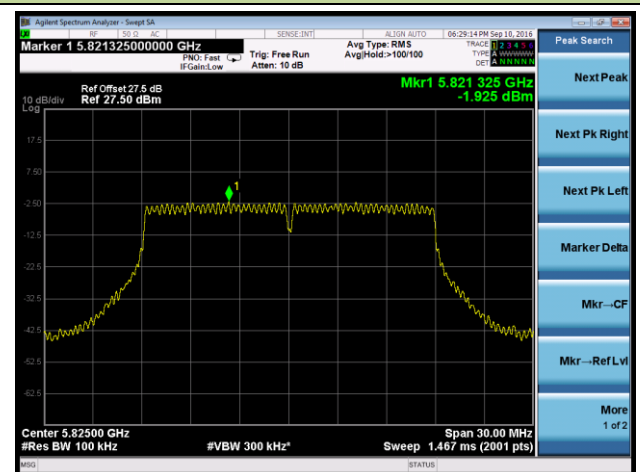

## 802.11n-HT20 Power Spectral Density - Ant 0 / Ant 0 + 1 + 2 + 3

Channel 36 (5180MHz)

Channel 44 (5220MHz)

Channel 48 (5240MHz)

Channel 149 (5745MHz)

Channel 157 (5785MHz)

Channel 165 (5825MHz)

802.11n-HT40 Power Spectral Density - Ant 0 / Ant 0 + 1 + 2 + 3