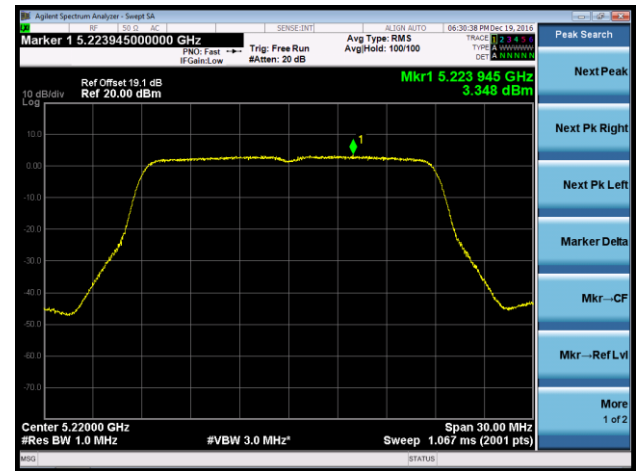

Channel 44 (5220MHz)