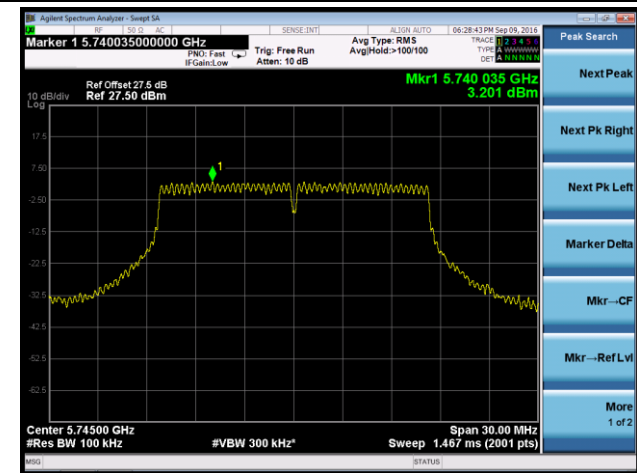

Channel 155 (5775MHz)

802.11a Power Spectral Density - Ant 3

Channel 36 (5180MHz)

Channel 44 (5220MHz)

Channel 48 (5240MHz)

Channel 149 (5745MHz)

Channel 157 (5785MHz)

Channel 165 (5825MHz)