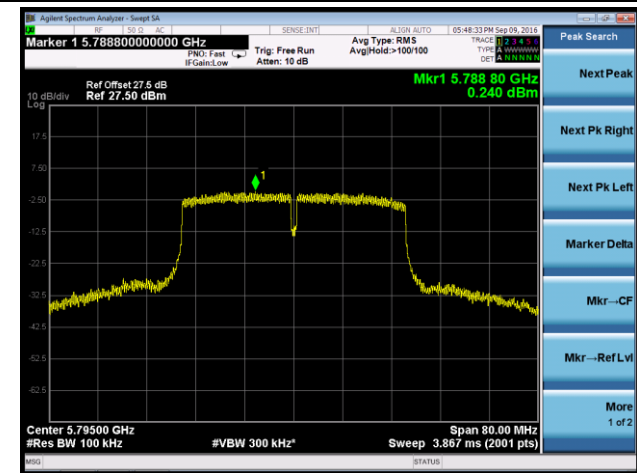

#### Channel 165 (5825MHz)

802.11ac-VHT40 Power Spectral Density - Ant 2

Channel 38 (5190MHz)

Channel 46 (5230MHz)

Channel 151 (5755MHz)

Channel 159 (5795MHz)

802.11ac-VHT80 Power Spectral Density - Ant 2

Channel 42 (5210MHz)