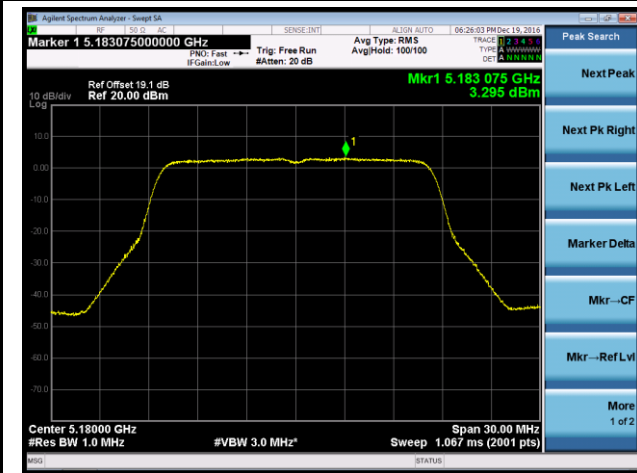

802.11a Power Spectral Density - Ant 3

Channel 36 (5180MHz)