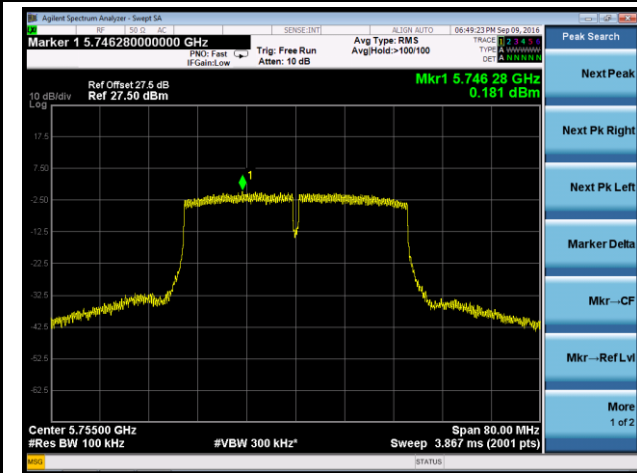

Channel 151 (5755MHz)