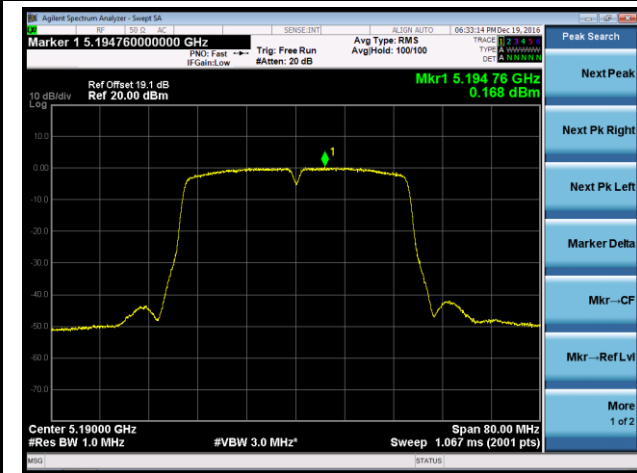

802.11n-HT40 Power Spectral Density - Ant 3

Channel 38 (5190MHz)