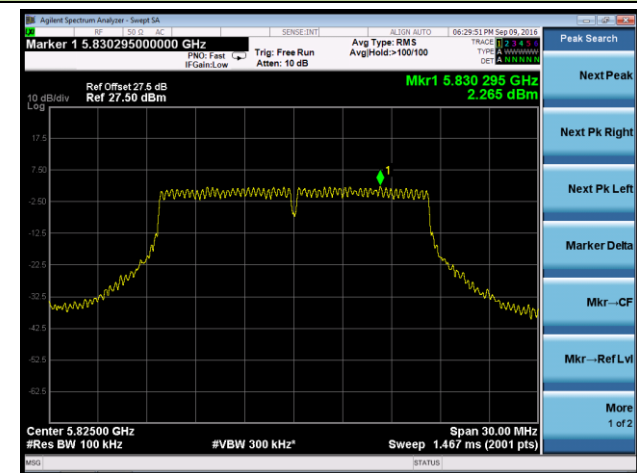

Channel 155 (5775MHz)

802.11a Power Spectral Density - Ant 3

Channel 36 (5180MHz)

Channel 44 (5220MHz)

Channel 48 (5240MHz)

Channel 149 (5745MHz)

Channel 157 (5785MHz)

Channel 165 (5825MHz)