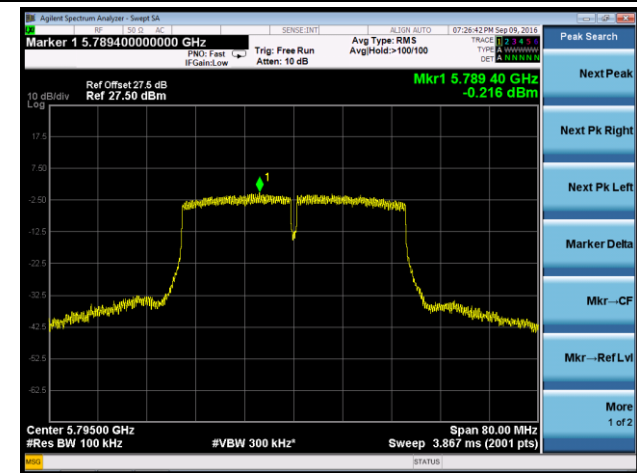

Channel 38 (5190MHz)

Channel 46 (5230MHz)

Channel 151 (5755MHz)

Channel 159 (5795MHz)

802.11ac-VHT80 Power Spectral Density - Ant 3

Channel 42 (5210MHz)

Channel 155 (5775MHz)

802.11a Power Spectral Density - Ant 0 / Ant 0 + 1 + 2 + 3