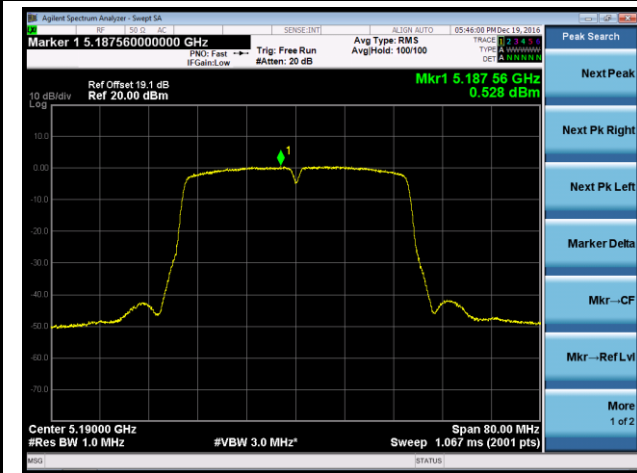

## 802.11n-HT40 Power Spectral Density - Ant 2

Channel 38 (5190MHz)

Channel 46 (5230MHz)

Channel 151 (5755MHz)

Channel 159 (5795MHz)

### 802.11ac-VHT20 Power Spectral Density - Ant 2