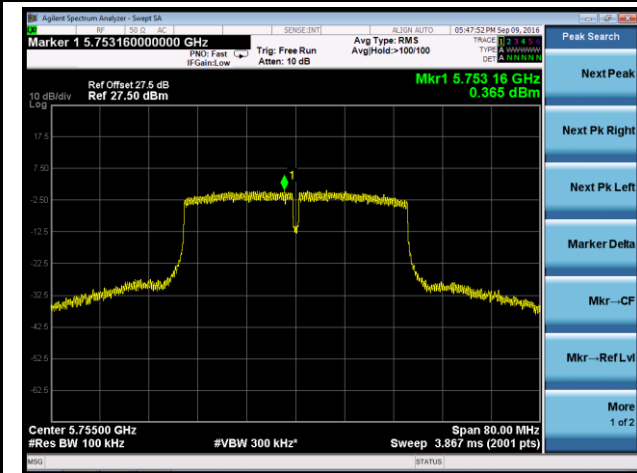

#### Channel 165 (5825MHz)

802.11ac-VHT40 Power Spectral Density - Ant 2

Channel 38 (5190MHz)

Channel 46 (5230MHz)

Channel 151 (5755MHz)

Channel 159 (5795MHz)

802.11ac-VHT80 Power Spectral Density - Ant 2

Channel 42 (5210MHz)