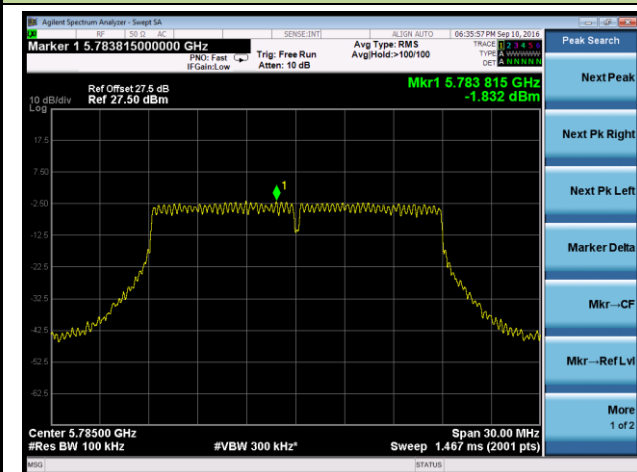

## 802.11n-HT20 Power Spectral Density - Ant 0 / Ant 0 + 1 + 2 + 3

Channel 36 (5180MHz)

Channel 44 (5220MHz)

Channel 48 (5240MHz)

Channel 149 (5745MHz)

Channel 157 (5785MHz)

Channel 165 (5825MHz)

802.11n-HT40 Power Spectral Density - Ant 0 / Ant 0 + 1 + 2 + 3