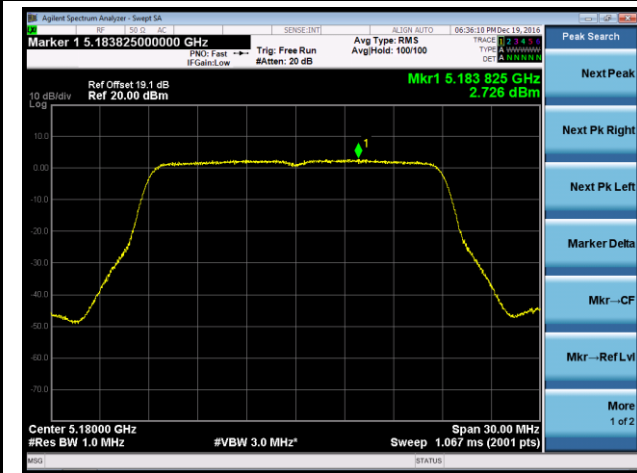

Channel 38 (5190MHz)

Channel 46 (5230MHz)

Channel 151 (5755MHz)

Channel 159 (5795MHz)

## 802.11ac-VHT20 Power Spectral Density - Ant 3

Channel 36 (5180MHz)

Channel 44 (5220MHz)

Channel 48 (5240MHz)

Channel 149 (5745MHz)

Channel 157 (5785MHz)

Channel 165 (5825MHz)

802.11ac-VHT40 Power Spectral Density - Ant 3