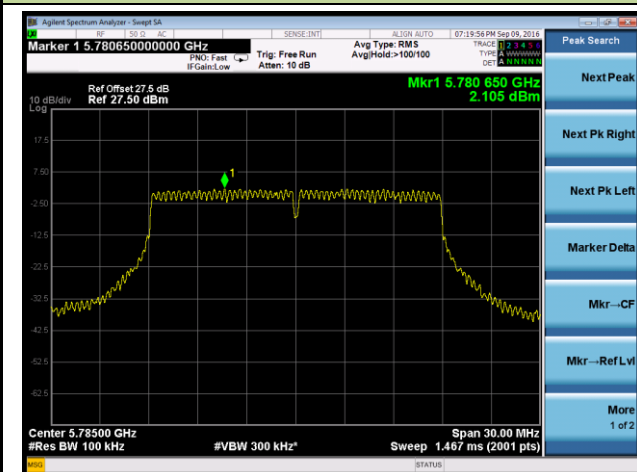

## 802.11ac-VHT20 Power Spectral Density - Ant 3

Channel 36 (5180MHz)

Channel 44 (5220MHz)

Channel 48 (5240MHz)

Channel 149 (5745MHz)

Channel 157 (5785MHz)

Channel 165 (5825MHz)

802.11ac-VHT40 Power Spectral Density - Ant 3