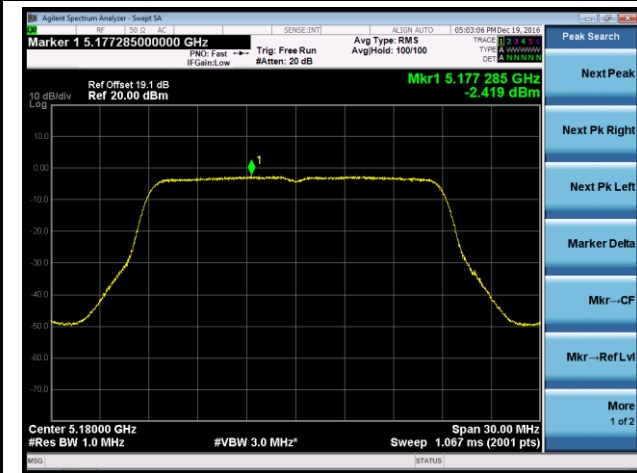

Channel 38 (5190MHz)

Channel 46 (5230MHz)

Channel 151 (5755MHz)

Channel 159 (5795MHz)

## 802.11ac-VHT20 Power Spectral Density - Ant 0 / Ant 0 + 1 + 2 + 3

Channel 36 (5180MHz)

Channel 44 (5220MHz)

Channel 48 (5240MHz)

Channel 149 (5745MHz)

Channel 157 (5785MHz)

Channel 165 (5825MHz)

802.11ac-VHT40 Power Spectral Density - Ant 0 / Ant 0 + 1 + 2 + 3