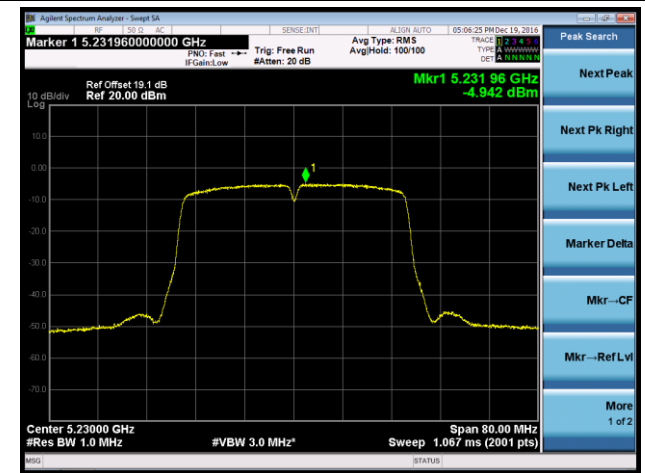

Channel 46 (5230MHz)