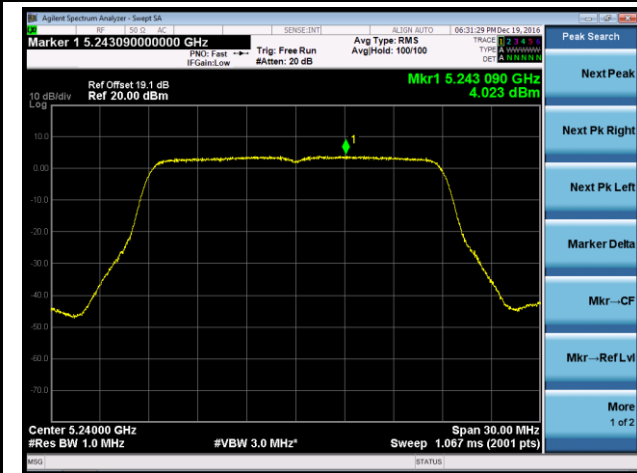

### 802.11n-HT20 Power Spectral Density - Ant 3

**Channel 36 (5180MHz)**

**Channel 44 (5220MHz)**

**Channel 48 (5240MHz)**

**Channel 149 (5745MHz)**

**Channel 157 (5785MHz)**

**Channel 165 (5825MHz)**

802.11n-HT40 Power Spectral Density - Ant 3