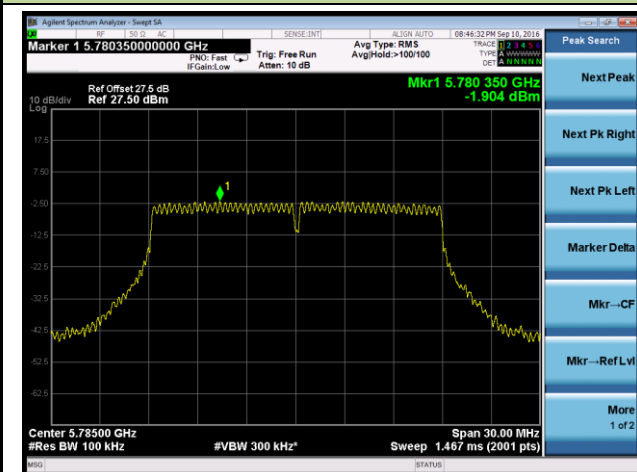

## 802.11ac-VHT20 Power Spectral Density - Ant 0 / Ant 0 + 1 + 2 + 3

Channel 36 (5180MHz)

Channel 44 (5220MHz)

Channel 48 (5240MHz)

Channel 149 (5745MHz)

Channel 157 (5785MHz)

Channel 165 (5825MHz)

802.11ac-VHT40 Power Spectral Density - Ant 0 / Ant 0 + 1 + 2 + 3