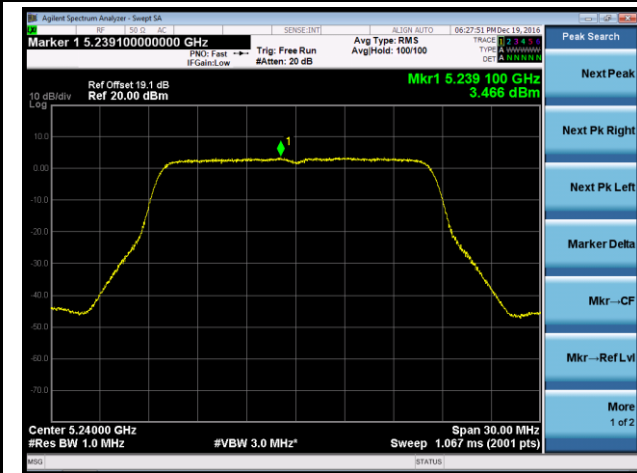

Channel 155 (5775MHz)

802.11a Power Spectral Density - Ant 3

Channel 36 (5180MHz)

Channel 44 (5220MHz)

Channel 48 (5240MHz)

Channel 149 (5745MHz)

Channel 157 (5785MHz)

Channel 165 (5825MHz)