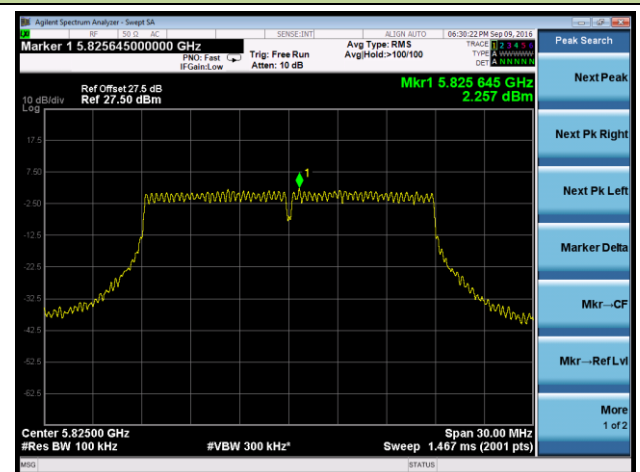

### 802.11n-HT20 Power Spectral Density - Ant 3

**Channel 36 (5180MHz)**

**Channel 44 (5220MHz)**

**Channel 48 (5240MHz)**

**Channel 149 (5745MHz)**

**Channel 157 (5785MHz)**

**Channel 165 (5825MHz)**

802.11n-HT40 Power Spectral Density - Ant 3