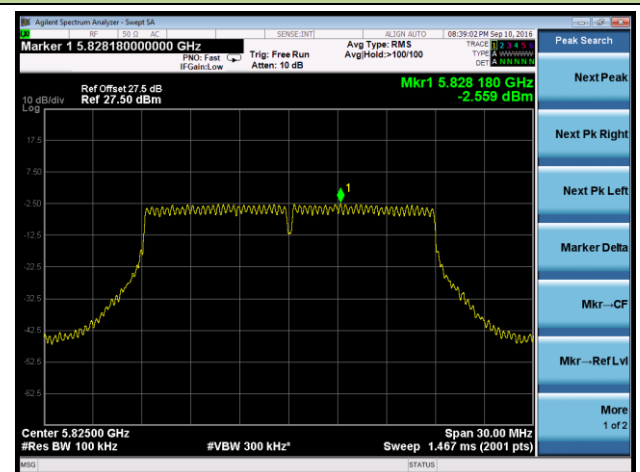

## 802.11ac-VHT20 Power Spectral Density - Ant 0 / Ant 0 + 1 + 2 + 3

Channel 36 (5180MHz)

Channel 44 (5220MHz)

Channel 48 (5240MHz)

Channel 149 (5745MHz)

Channel 157 (5785MHz)

Channel 165 (5825MHz)

802.11ac-VHT40 Power Spectral Density - Ant 0 / Ant 0 + 1 + 2 + 3