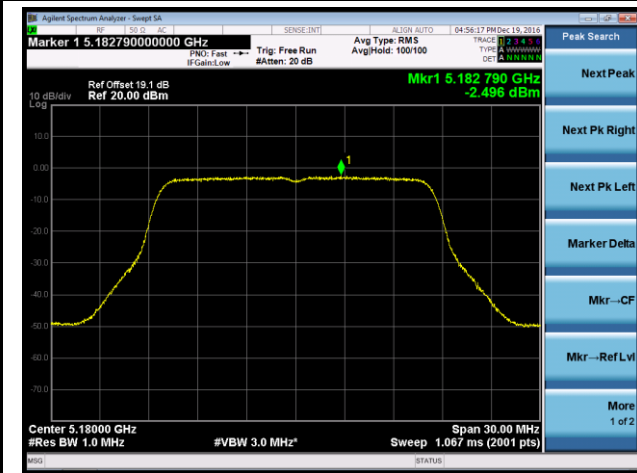

802.11a Power Spectral Density - Ant 0 / Ant 0 + 1 + 2 + 3

Channel 36 (5180MHz)