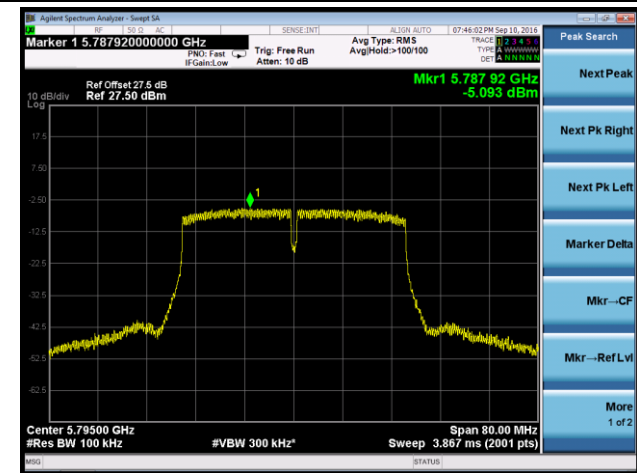

Channel 38 (5190MHz)

Channel 46 (5230MHz)

Channel 151 (5755MHz)

Channel 159 (5795MHz)