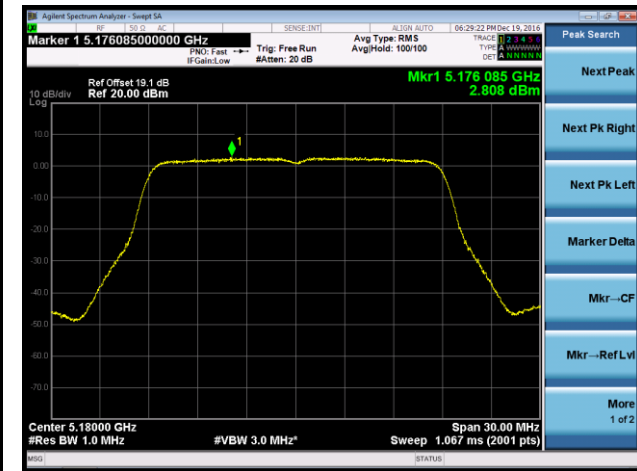

802.11n-HT20 Power Spectral Density - Ant 3

Channel 36 (5180MHz)