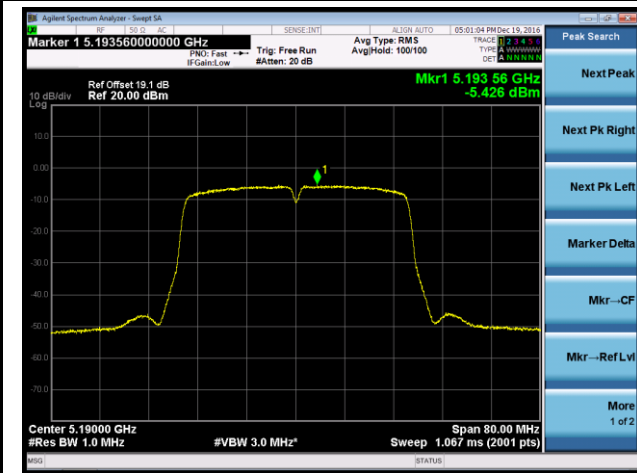

802.11n-HT40 Power Spectral Density - Ant 0 / Ant 0 + 1 + 2 + 3

Channel 38 (5190MHz)