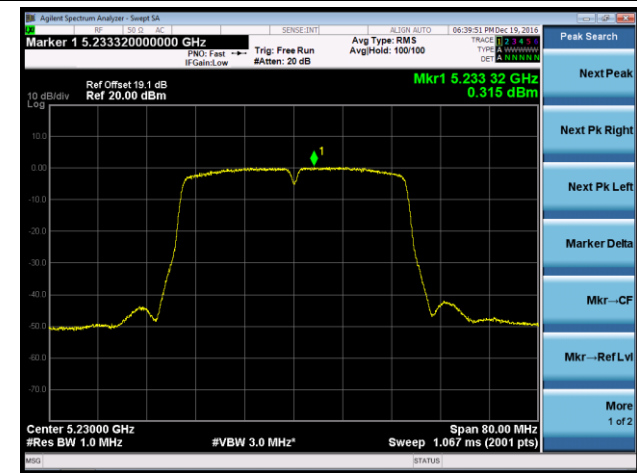

Channel 46 (5230MHz)