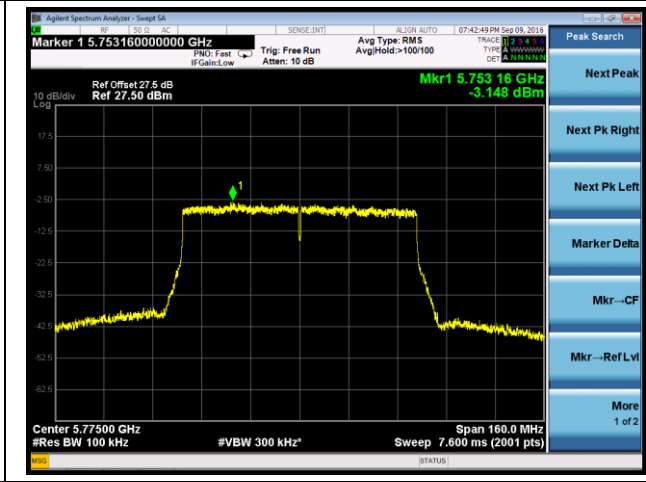

Channel 38 (5190MHz)

Channel 46 (5230MHz)

Channel 151 (5755MHz)

Channel 159 (5795MHz)

802.11ac-VHT80 Power Spectral Density - Ant 3

Channel 42 (5210MHz)

Channel 155 (5775MHz)

802.11a Power Spectral Density - Ant 0 / Ant 0 + 1 + 2 + 3