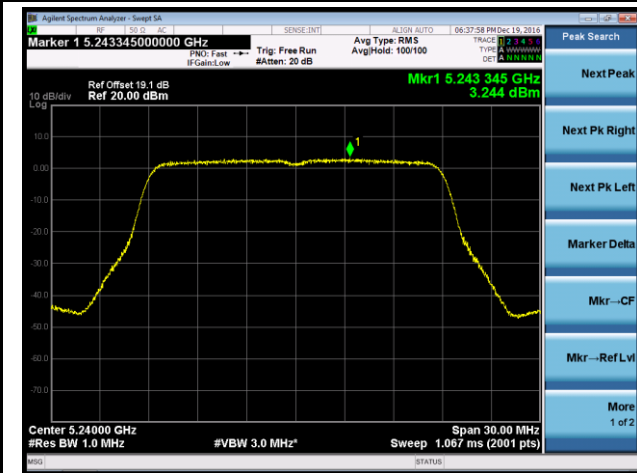

## 802.11ac-VHT20 Power Spectral Density - Ant 3

Channel 36 (5180MHz)

Channel 44 (5220MHz)

Channel 48 (5240MHz)

Channel 149 (5745MHz)

Channel 157 (5785MHz)

Channel 165 (5825MHz)

802.11ac-VHT40 Power Spectral Density - Ant 3