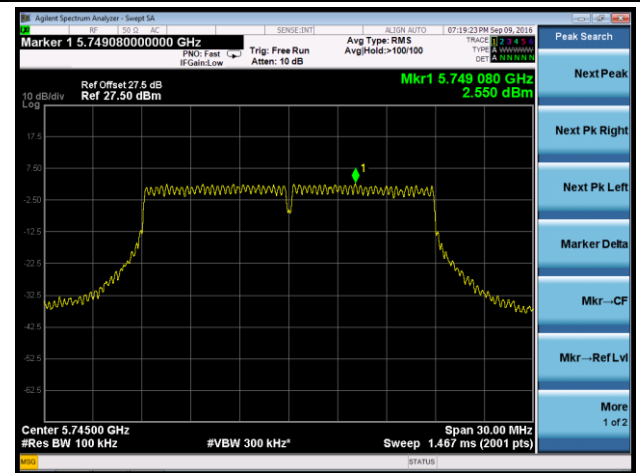

## 802.11ac-VHT20 Power Spectral Density - Ant 3

Channel 36 (5180MHz)

Channel 44 (5220MHz)

Channel 48 (5240MHz)

Channel 149 (5745MHz)

Channel 157 (5785MHz)

Channel 165 (5825MHz)

802.11ac-VHT40 Power Spectral Density - Ant 3