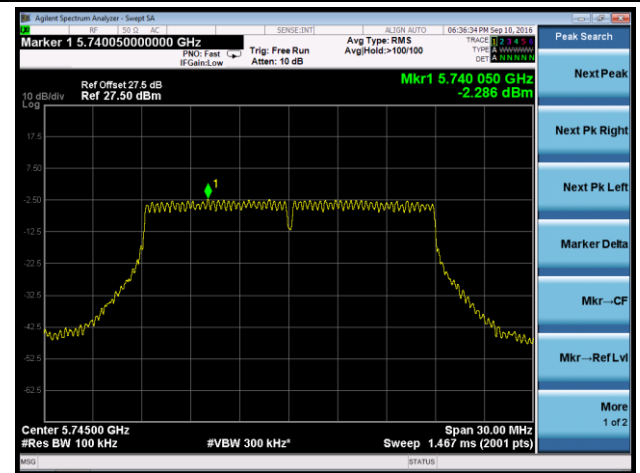

## 802.11n-HT20 Power Spectral Density - Ant 0 / Ant 0 + 1 + 2 + 3

Channel 36 (5180MHz)

Channel 44 (5220MHz)

Channel 48 (5240MHz)

Channel 149 (5745MHz)

Channel 157 (5785MHz)

Channel 165 (5825MHz)

802.11n-HT40 Power Spectral Density - Ant 0 / Ant 0 + 1 + 2 + 3