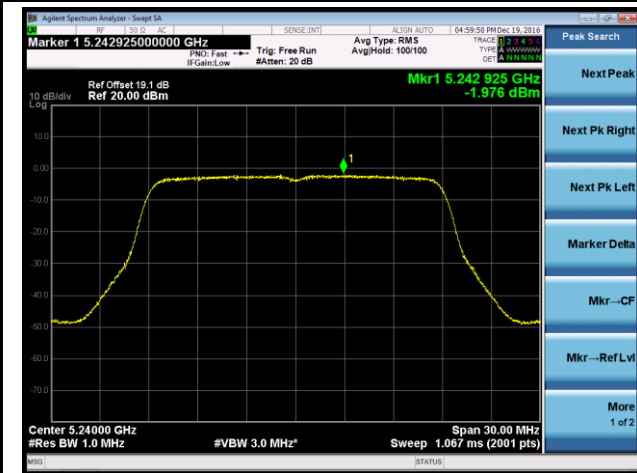

## 802.11n-HT20 Power Spectral Density - Ant 0 / Ant 0 + 1 + 2 + 3

Channel 36 (5180MHz)

Channel 44 (5220MHz)

Channel 48 (5240MHz)

Channel 149 (5745MHz)

Channel 157 (5785MHz)

Channel 165 (5825MHz)

802.11n-HT40 Power Spectral Density - Ant 0 / Ant 0 + 1 + 2 + 3