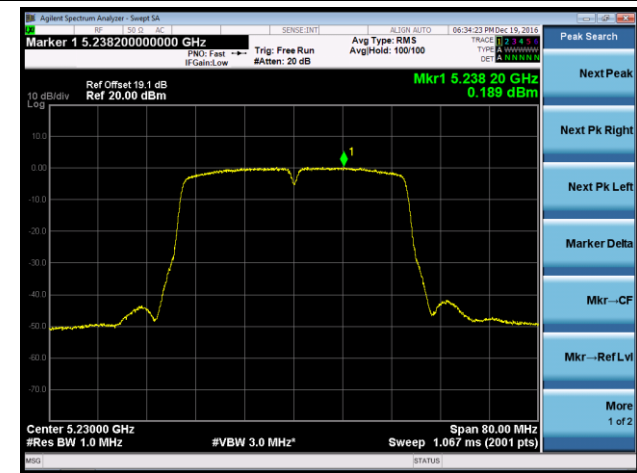

Channel 46 (5230MHz)