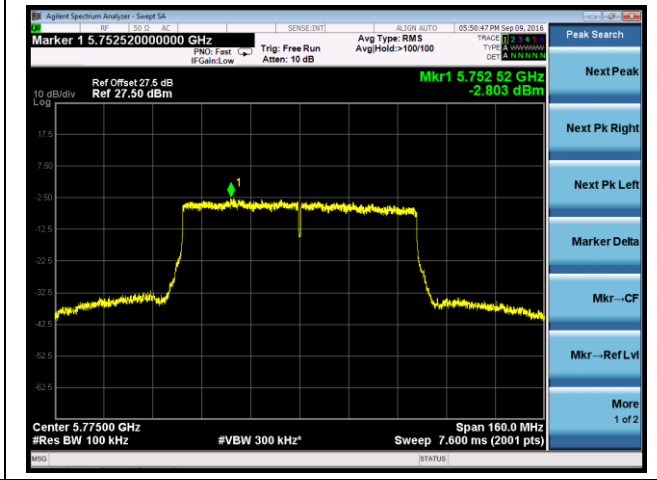

Channel 155 (5775MHz)