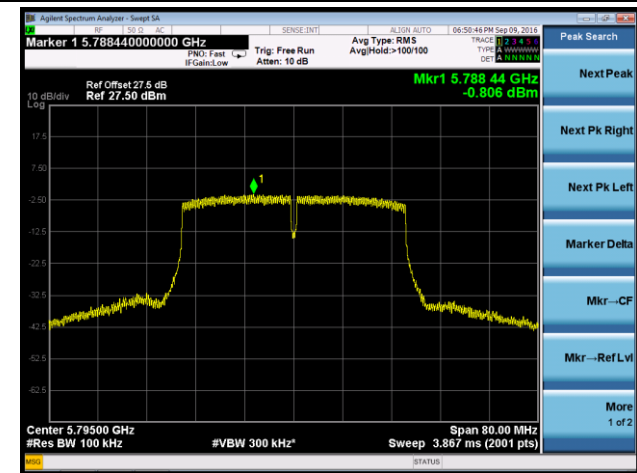

Channel 38 (5190MHz)

Channel 46 (5230MHz)

Channel 151 (5755MHz)

Channel 159 (5795MHz)