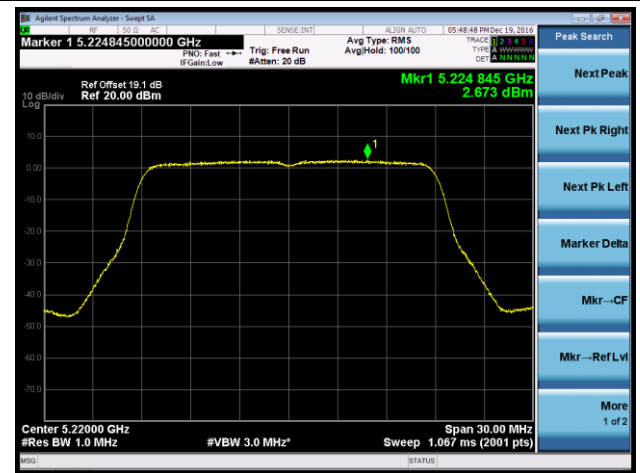

Channel 44 (5220MHz)