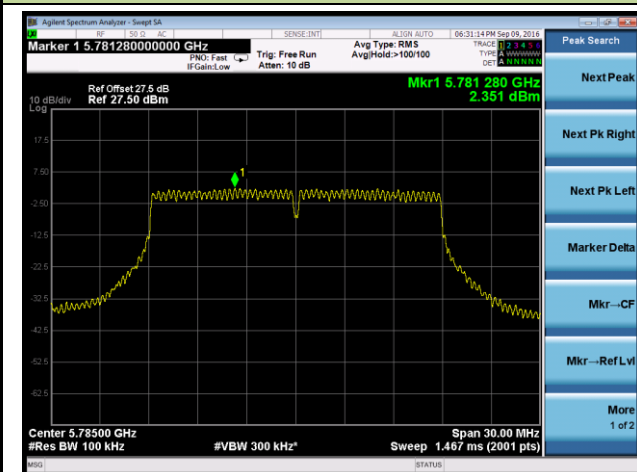

### 802.11n-HT20 Power Spectral Density - Ant 3

**Channel 36 (5180MHz)**

**Channel 44 (5220MHz)**

**Channel 48 (5240MHz)**

**Channel 149 (5745MHz)**

**Channel 157 (5785MHz)**

**Channel 165 (5825MHz)**

802.11n-HT40 Power Spectral Density - Ant 3