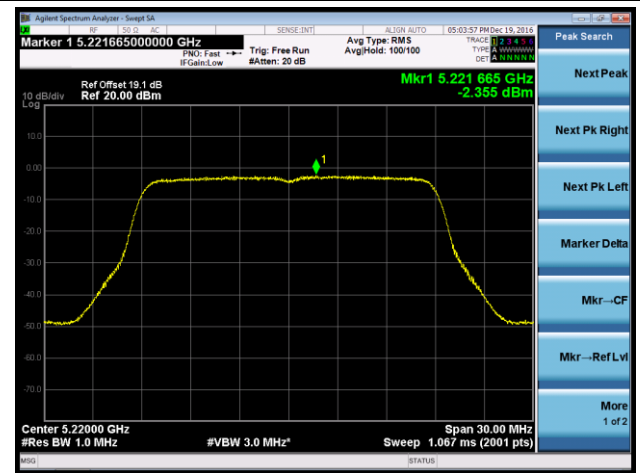

Channel 44 (5220MHz)