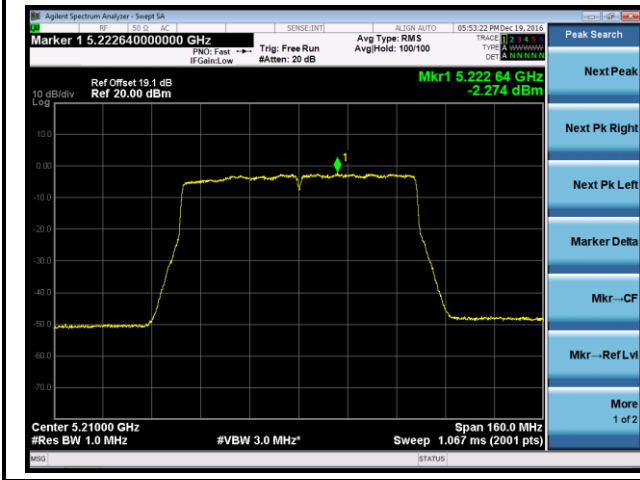

#### Channel 157 (5785MHz)

#### Channel 165 (5825MHz)

802.11ac-VHT40 Power Spectral Density - Ant 2

Channel 38 (5190MHz)

Channel 46 (5230MHz)

Channel 151 (5755MHz)

Channel 159 (5795MHz)

802.11ac-VHT80 Power Spectral Density - Ant 2

Channel 42 (5210MHz)