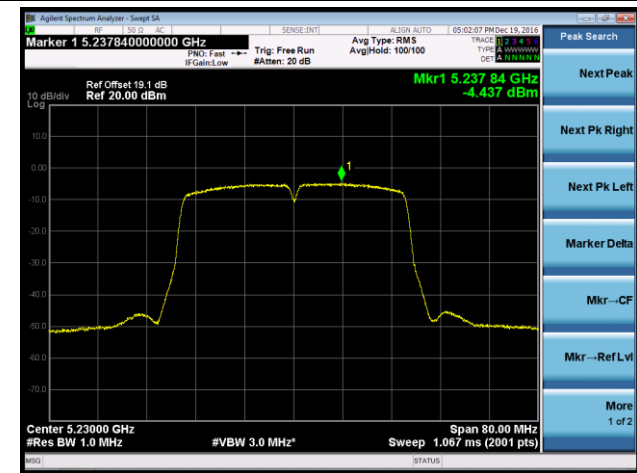

Channel 46 (5230MHz)