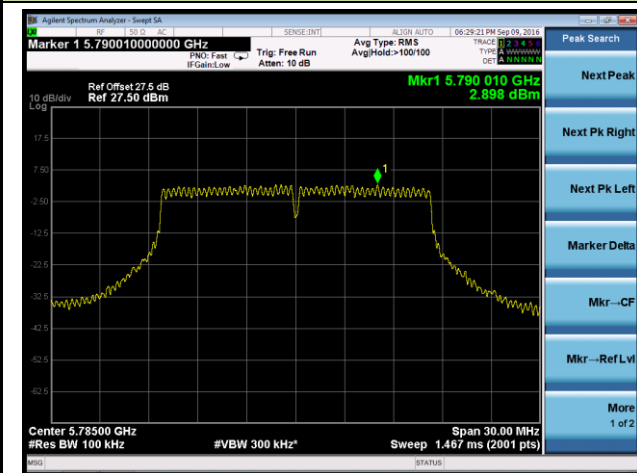

Channel 155 (5775MHz)

802.11a Power Spectral Density - Ant 3

Channel 36 (5180MHz)

Channel 44 (5220MHz)

Channel 48 (5240MHz)

Channel 149 (5745MHz)

Channel 157 (5785MHz)

Channel 165 (5825MHz)