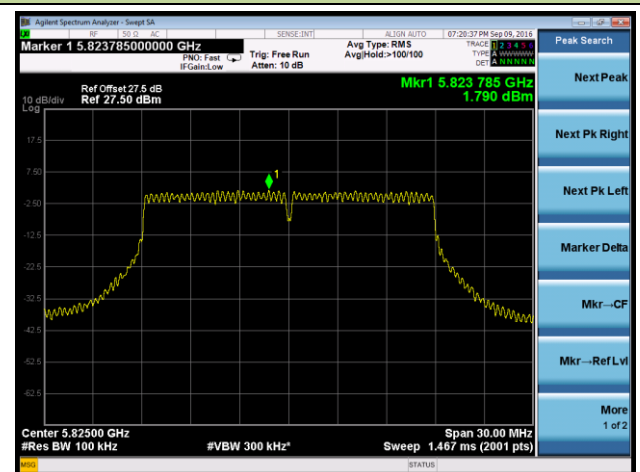

## 802.11ac-VHT20 Power Spectral Density - Ant 3

Channel 36 (5180MHz)

Channel 44 (5220MHz)

Channel 48 (5240MHz)

Channel 149 (5745MHz)

Channel 157 (5785MHz)

Channel 165 (5825MHz)

802.11ac-VHT40 Power Spectral Density - Ant 3