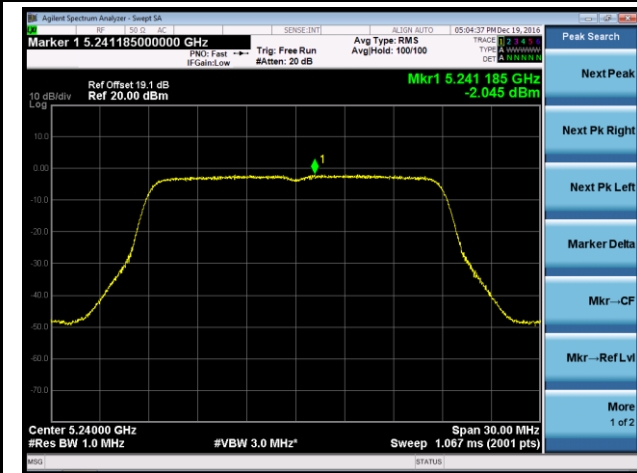

## 802.11ac-VHT20 Power Spectral Density - Ant 0 / Ant 0 + 1 + 2 + 3

Channel 36 (5180MHz)

Channel 44 (5220MHz)

Channel 48 (5240MHz)

Channel 149 (5745MHz)

Channel 157 (5785MHz)

Channel 165 (5825MHz)

802.11ac-VHT40 Power Spectral Density - Ant 0 / Ant 0 + 1 + 2 + 3