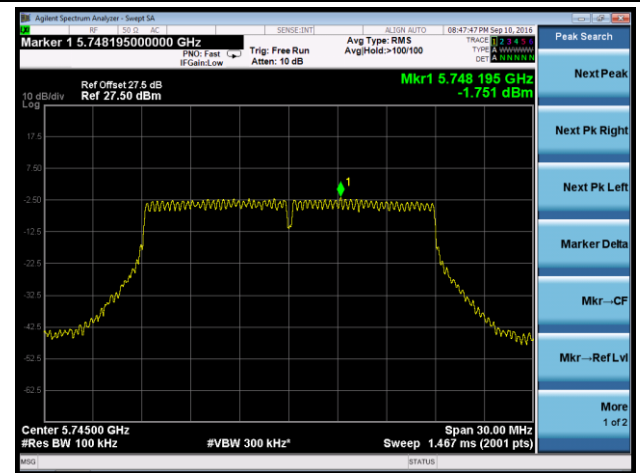

## 802.11ac-VHT20 Power Spectral Density - Ant 0 / Ant 0 + 1 + 2 + 3

Channel 36 (5180MHz)

Channel 44 (5220MHz)

Channel 48 (5240MHz)

Channel 149 (5745MHz)

Channel 157 (5785MHz)

Channel 165 (5825MHz)

802.11ac-VHT40 Power Spectral Density - Ant 0 / Ant 0 + 1 + 2 + 3