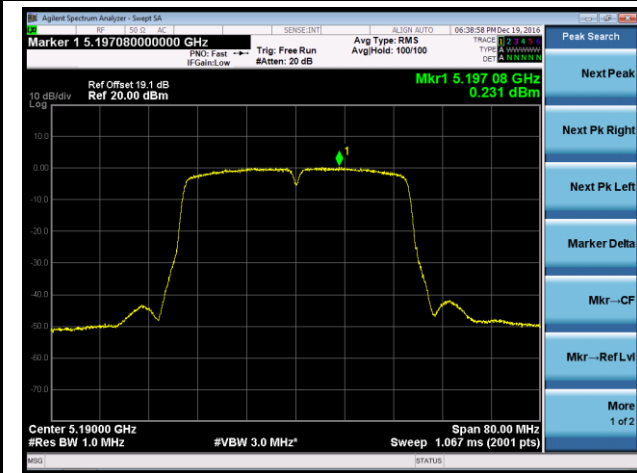

802.11ac-VHT40 Power Spectral Density - Ant 3

Channel 38 (5190MHz)