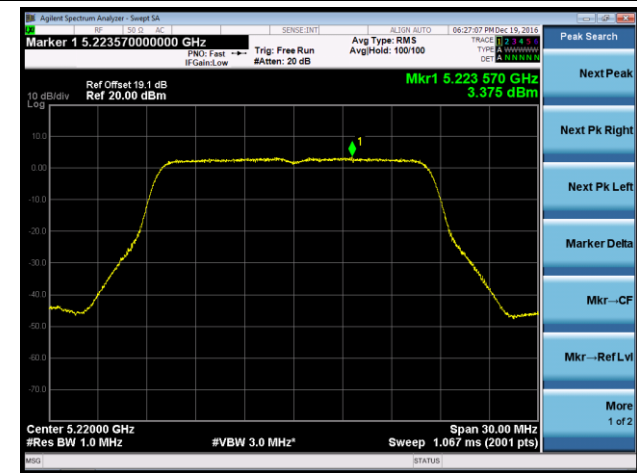

Channel 155 (5775MHz)

802.11a Power Spectral Density - Ant 3

Channel 36 (5180MHz)

Channel 44 (5220MHz)

Channel 48 (5240MHz)

Channel 149 (5745MHz)

Channel 157 (5785MHz)

Channel 165 (5825MHz)