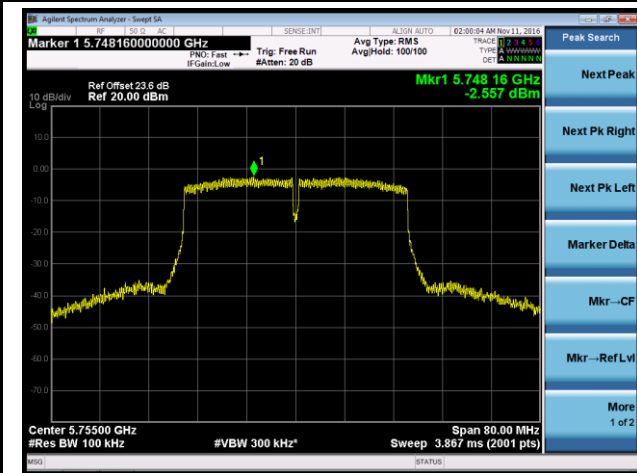

Channel 151 (5755MHz)