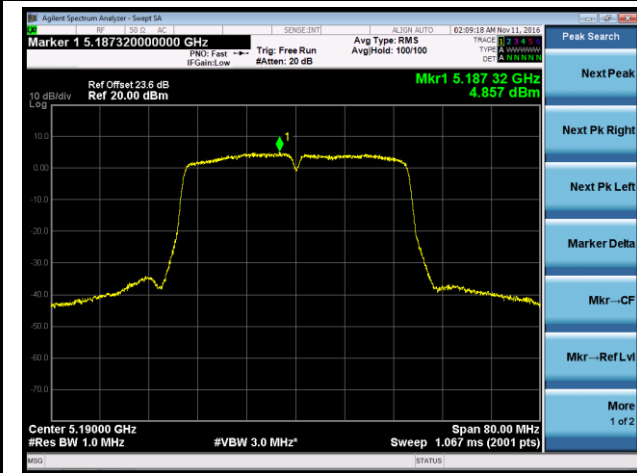

802.11ac-VHT40 Power Spectral Density - Ant 1 / Ant 0 + 1 + 2 + 3

Channel 38 (5190MHz)