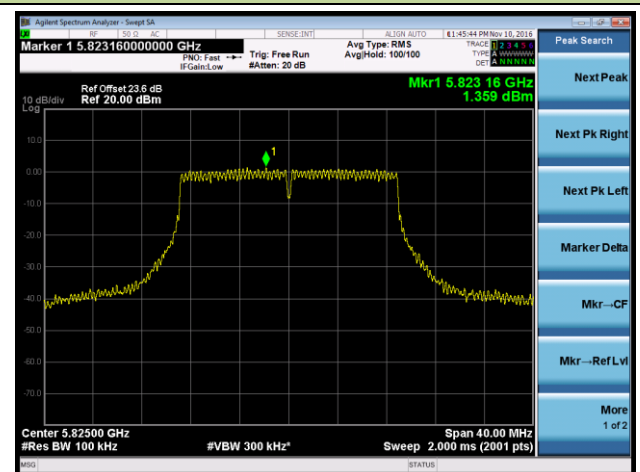

Channel 165 (5825MHz)