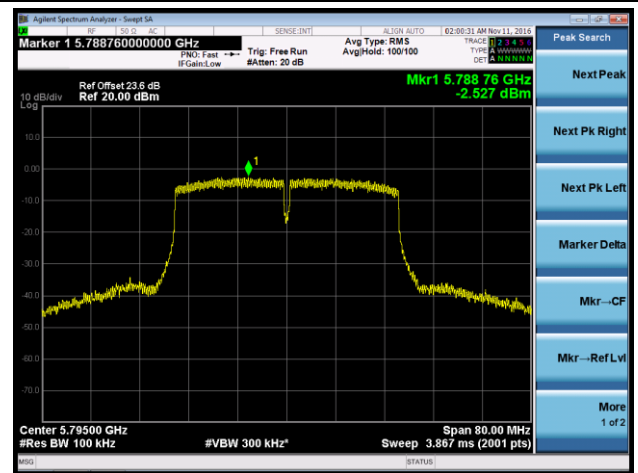

Channel 159 (5795MHz)