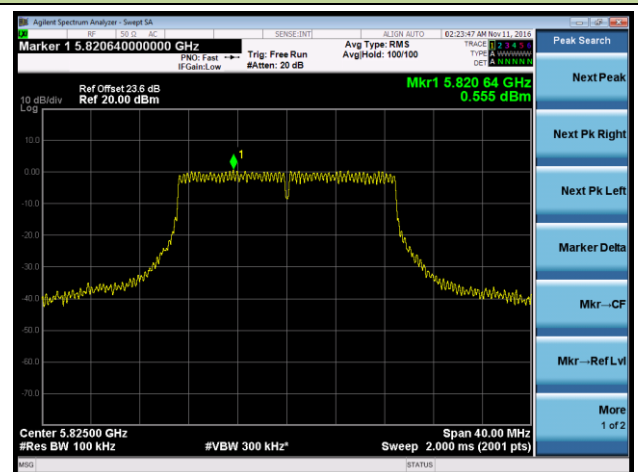

Channel 165 (5825MHz)