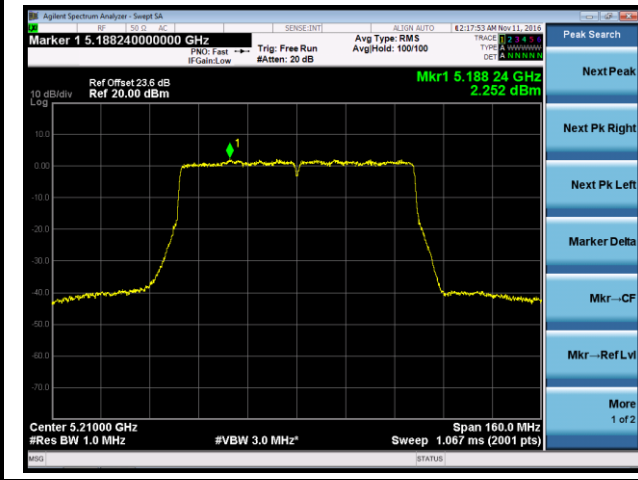

Channel 38 (5190MHz)

Channel 46 (5230MHz)

Channel 151 (5755MHz)

Channel 159 (5795MHz)

802.11ac-VHT80 Power Spectral Density - Ant 0 / Ant 0 + 1 + 2 + 3

Channel 42 (5210MHz)

Channel 155 (5775MHz)

802.11a Power Spectral Density - Ant 1 / Ant 0 + 1 + 2 + 3