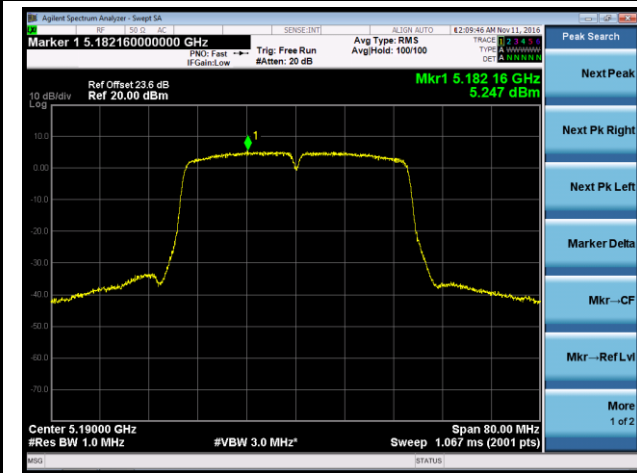

802.11ac-VHT40 Power Spectral Density - Ant 0 / Ant 0 + 1 + 2 + 3

Channel 38 (5190MHz)