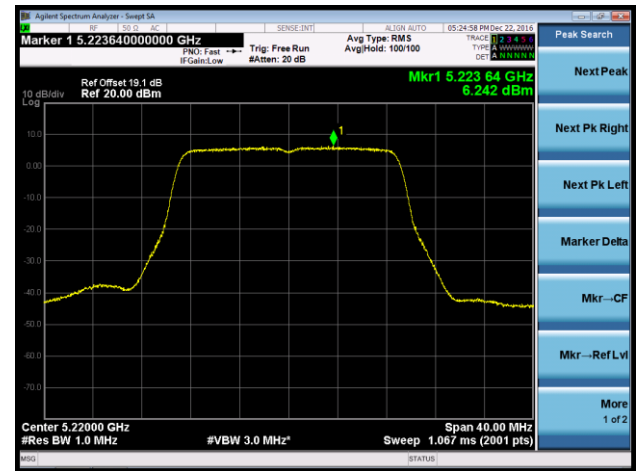

Channel 149 (5745MHz)

Channel 157 (5785MHz)

Channel 165 (5825MHz)

802.11n-HT40 Power Spectral Density - Ant 0 / Ant 0 + 1 + 2 + 3

Channel 38 (5190MHz)

Channel 46 (5230MHz)

Channel 151 (5755MHz)

Channel 159 (5795MHz)

802.11ac-VHT20 Power Spectral Density - Ant 0 / Ant 0 + 1 + 2 + 3

Channel 36 (5180MHz)

Channel 44 (5220MHz)

Channel 48 (5240MHz)

Channel 149 (5745MHz)

Channel 157 (5785MHz)

Channel 165 (5825MHz)

802.11ac-VHT40 Power Spectral Density - Ant 0 / Ant 0 + 1 + 2 + 3