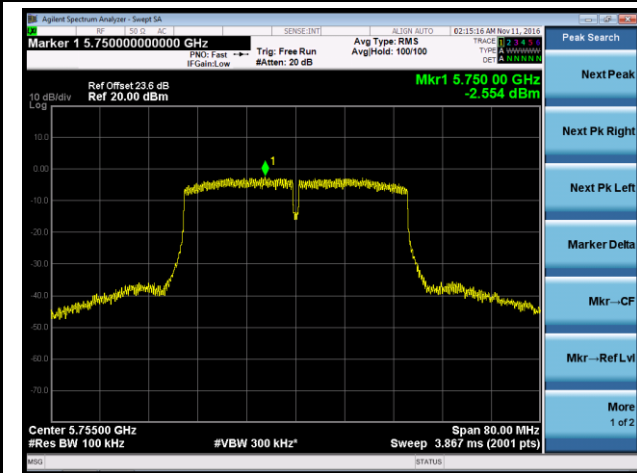

Channel 151 (5755MHz)

Channel 159 (5795MHz)

802.11ac-VHT20 Power Spectral Density - Ant 1 / Ant 0 + 1 + 2 + 3

Channel 36 (5180MHz)

Channel 44 (5220MHz)

Channel 48 (5240MHz)

Channel 149 (5745MHz)

Channel 157 (5785MHz)

Channel 165 (5825MHz)

802.11ac-VHT40 Power Spectral Density - Ant 1 / Ant 0 + 1 + 2 + 3

Channel 38 (5190MHz)

Channel 46 (5230MHz)

Channel 151 (5755MHz)

Channel 159 (5795MHz)