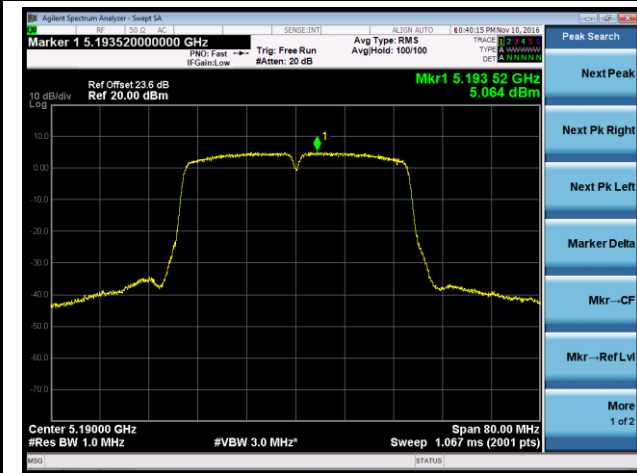

802.11n-HT40 Power Spectral Density - Ant 3

Channel 38 (5190MHz)

Channel 46 (5230MHz)

Channel 151 (5755MHz)

Channel 159 (5795MHz)

802.11ac-VHT20 Power Spectral Density - Ant 3

Channel 36 (5180MHz)

Channel 44 (5220MHz)

Channel 48 (5240MHz)

Channel 149 (5745MHz)

Channel 157 (5785MHz)

Channel 165 (5825MHz)

802.11ac-VHT40 Power Spectral Density - Ant 3

Channel 38 (5190MHz)

Channel 46 (5230MHz)

Channel 151 (5755MHz)