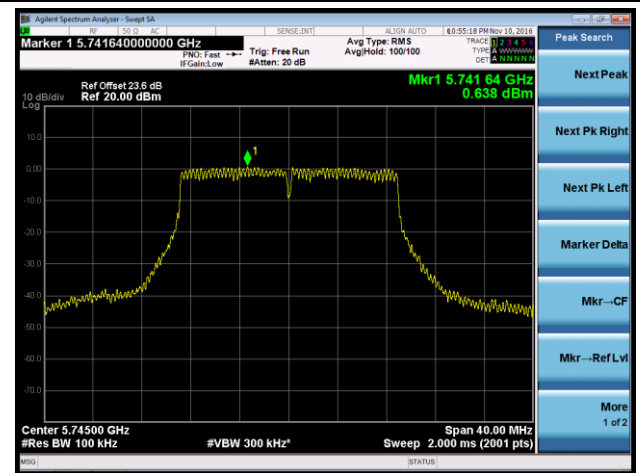

Channel 149 (5745MHz)