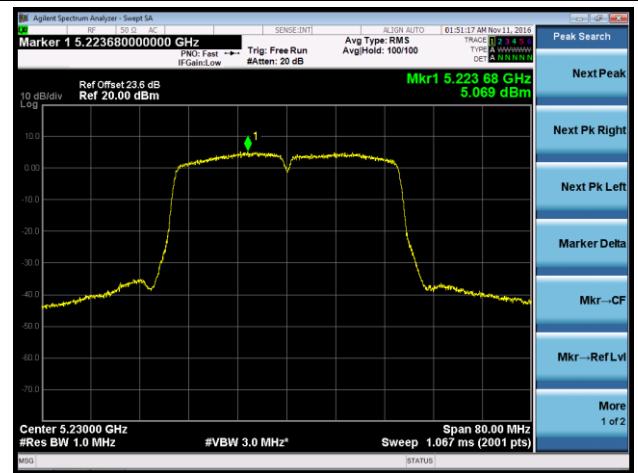

Channel 44 (5220MHz)

Channel 48 (5240MHz)

Channel 149 (5745MHz)

Channel 157 (5785MHz)

Channel 165 (5825MHz)

802.11n-HT40 Power Spectral Density - Ant 1 / Ant 0 + 1 + 2 + 3

Channel 38 (5190MHz)

Channel 46 (5230MHz)