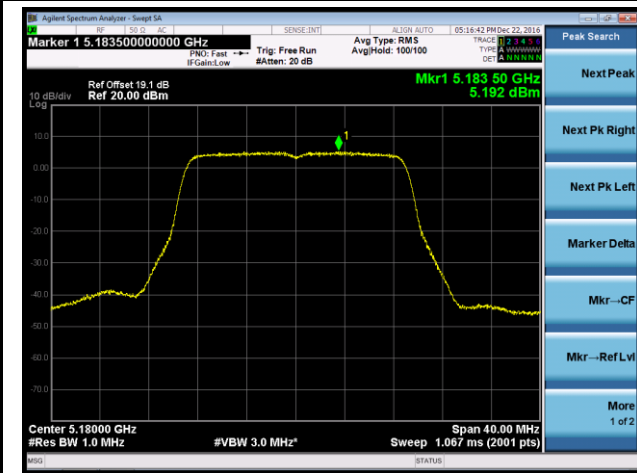

Channel 48 (5240MHz)

Channel 149 (5745MHz)

Channel 157 (5785MHz)

Channel 165 (5825MHz)

802.11n-HT20 Power Spectral Density - Ant 0 / Ant 0 + 1 + 2 + 3

Channel 36 (5180MHz)

Channel 44 (5220MHz)

Channel 48 (5240MHz)