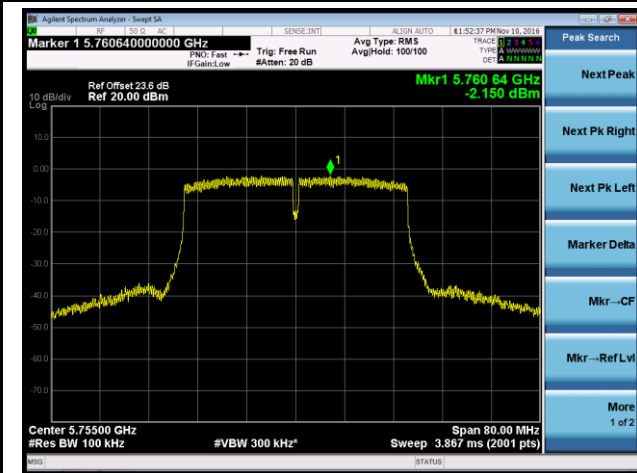

Channel 149 (5745MHz)

Channel 157 (5785MHz)

Channel 165 (5825MHz)

802.11n-HT40 Power Spectral Density - Ant 0 / Ant 0 + 1 + 2 + 3

Channel 38 (5190MHz)

Channel 46 (5230MHz)

Channel 151 (5755MHz)

Channel 159 (5795MHz)

802.11ac-VHT20 Power Spectral Density - Ant 0 / Ant 0 + 1 + 2 + 3

Channel 36 (5180MHz)

Channel 44 (5220MHz)

Channel 48 (5240MHz)

Channel 149 (5745MHz)

Channel 157 (5785MHz)

Channel 165 (5825MHz)

802.11ac-VHT40 Power Spectral Density - Ant 0 / Ant 0 + 1 + 2 + 3