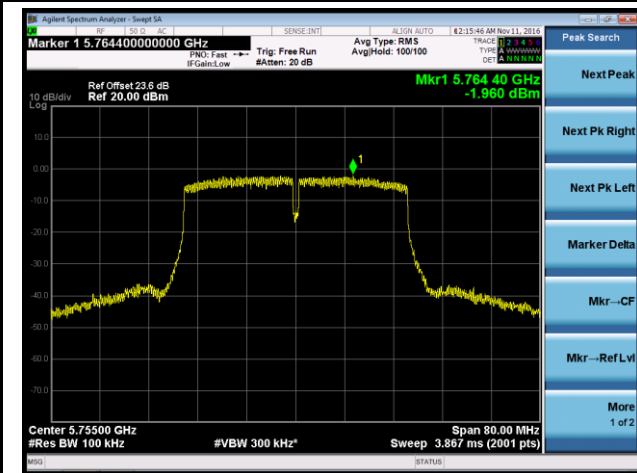

Channel 151 (5755MHz)