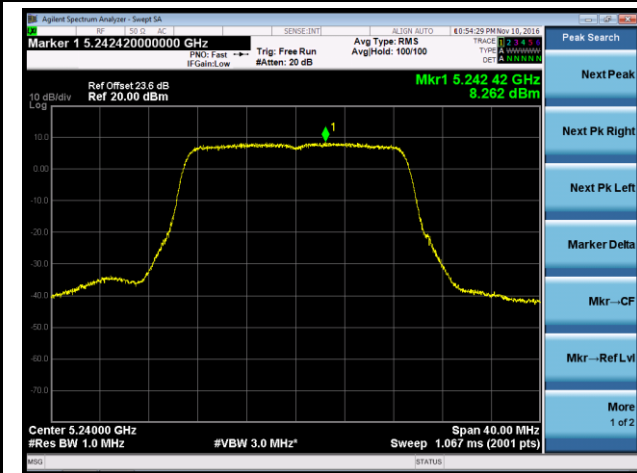

802.11n-HT40 Power Spectral Density - Ant 3

Channel 38 (5190MHz)

Channel 46 (5230MHz)

Channel 151 (5755MHz)

Channel 159 (5795MHz)

802.11ac-VHT20 Power Spectral Density - Ant 3

Channel 36 (5180MHz)

Channel 44 (5220MHz)

Channel 48 (5240MHz)

Channel 149 (5745MHz)

Channel 157 (5785MHz)

Channel 165 (5825MHz)

802.11ac-VHT40 Power Spectral Density - Ant 3

Channel 38 (5190MHz)

Channel 46 (5230MHz)

Channel 151 (5755MHz)