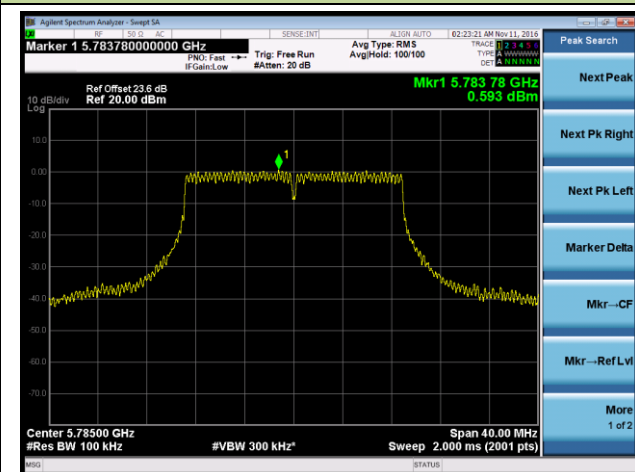

Channel 151 (5755MHz)

Channel 159 (5795MHz)

802.11ac-VHT20 Power Spectral Density - Ant 1 / Ant 0 + 1 + 2 + 3

Channel 36 (5180MHz)

Channel 44 (5220MHz)

Channel 48 (5240MHz)

Channel 149 (5745MHz)

Channel 157 (5785MHz)