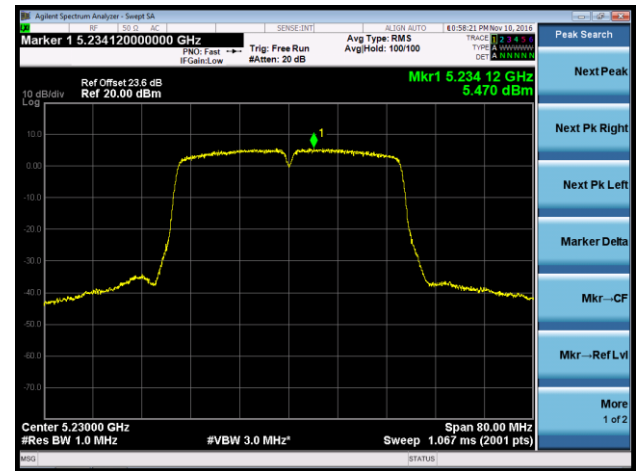

Channel 48 (5240MHz)

Channel 149 (5745MHz)

Channel 157 (5785MHz)

Channel 165 (5825MHz)

802.11ac-VHT40 Power Spectral Density - Ant 3

Channel 38 (5190MHz)

Channel 46 (5230MHz)

Channel 151 (5755MHz)

Channel 159 (5795MHz)

802.11ac-VHT80 Power Spectral Density - Ant 3

Channel 42 (5210MHz)

Channel 155 (5775MHz)

802.11a Power Spectral Density - Ant 0 / Ant 0 + 1 + 2 + 3

Channel 36 (5180MHz)

Channel 44 (5220MHz)