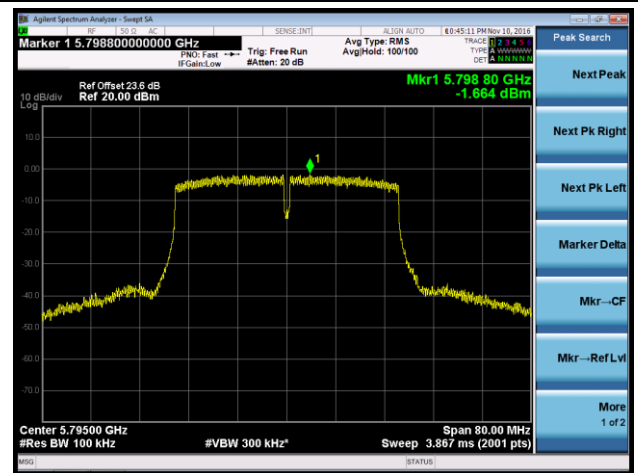

802.11n-HT40 Power Spectral Density - Ant 3

Channel 38 (5190MHz)

Channel 46 (5230MHz)

Channel 151 (5755MHz)

Channel 159 (5795MHz)

802.11ac-VHT20 Power Spectral Density - Ant 3

Channel 36 (5180MHz)

Channel 44 (5220MHz)