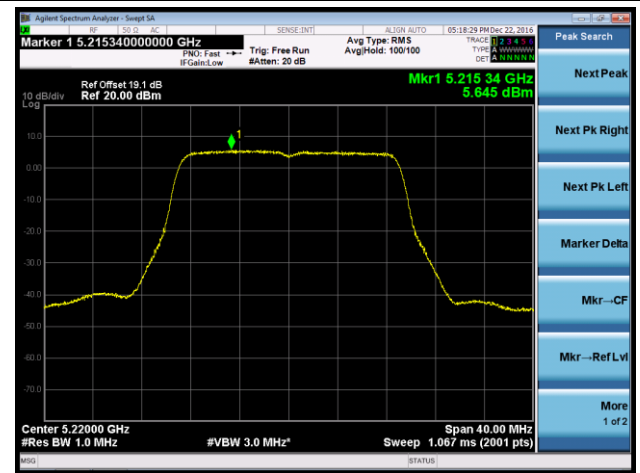

Channel 44 (5220MHz)