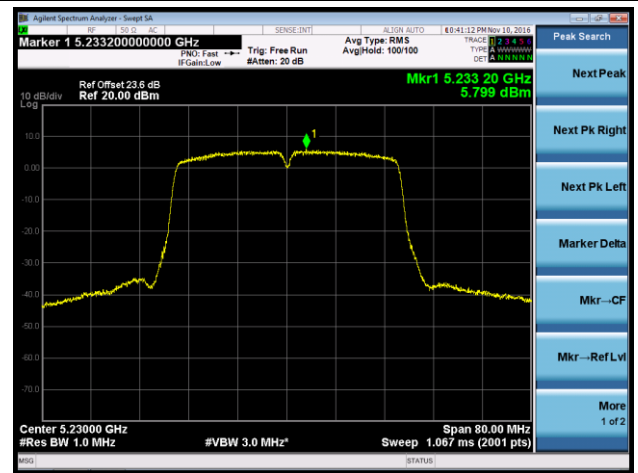

802.11n-HT40 Power Spectral Density - Ant 3

Channel 38 (5190MHz)

Channel 46 (5230MHz)

Channel 151 (5755MHz)

Channel 159 (5795MHz)

802.11ac-VHT20 Power Spectral Density - Ant 3

Channel 36 (5180MHz)

Channel 44 (5220MHz)