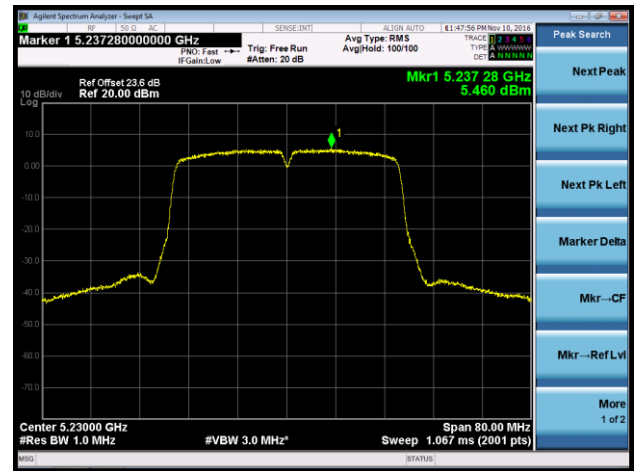

Channel 149 (5745MHz)

Channel 157 (5785MHz)

Channel 165 (5825MHz)

802.11n-HT40 Power Spectral Density - Ant 0 / Ant 0 + 1 + 2 + 3

Channel 38 (5190MHz)

Channel 46 (5230MHz)

Channel 151 (5755MHz)

Channel 159 (5795MHz)