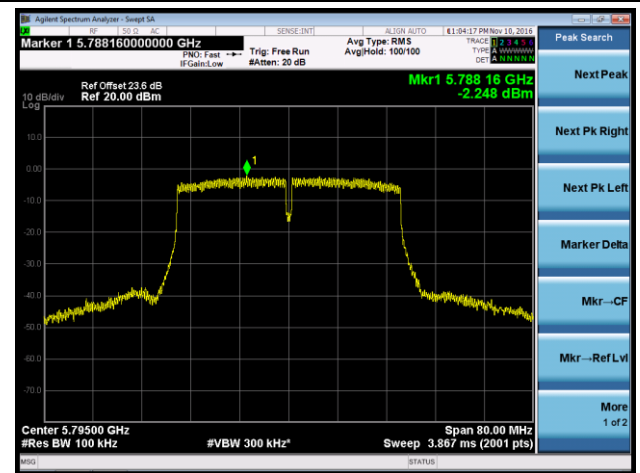

Channel 159 (5795MHz)