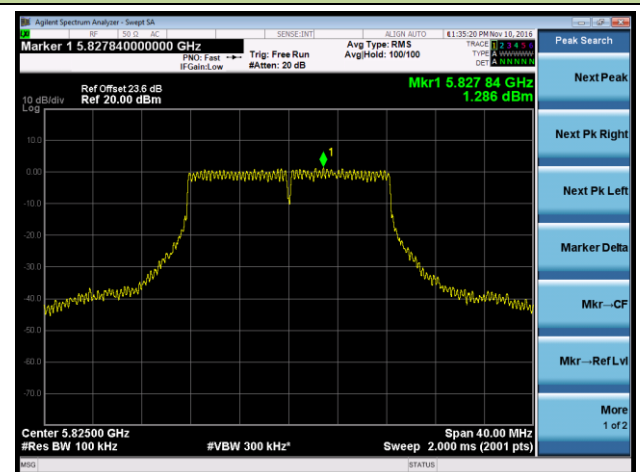

Channel 48 (5240MHz)

Channel 149 (5745MHz)

Channel 157 (5785MHz)

Channel 165 (5825MHz)

802.11n-HT20 Power Spectral Density - Ant 0 / Ant 0 + 1 + 2 + 3

Channel 36 (5180MHz)

Channel 44 (5220MHz)

Channel 48 (5240MHz)