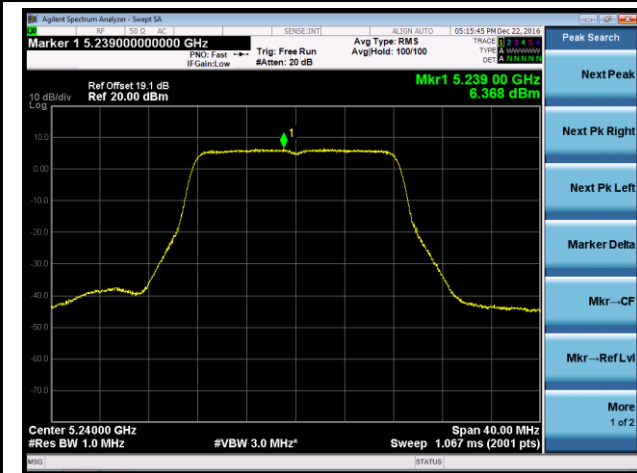

Channel 48 (5240MHz)