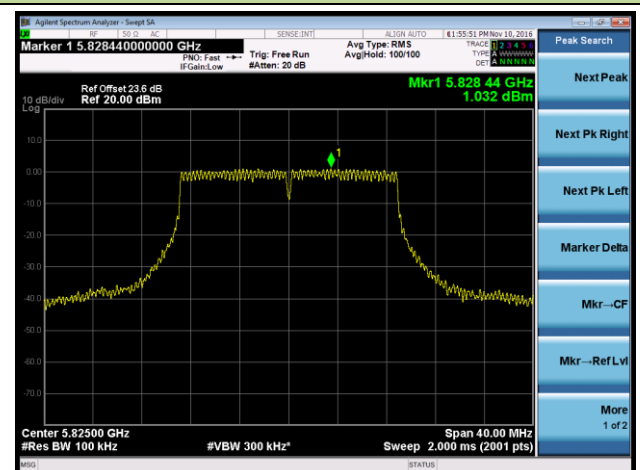

802.11ac-VHT20 Power Spectral Density - Ant 0 / Ant 0 + 1 + 2 + 3

Channel 36 (5180MHz)

Channel 44 (5220MHz)

Channel 48 (5240MHz)

Channel 149 (5745MHz)

Channel 157 (5785MHz)

Channel 165 (5825MHz)

802.11ac-VHT40 Power Spectral Density - Ant 0 / Ant 0 + 1 + 2 + 3