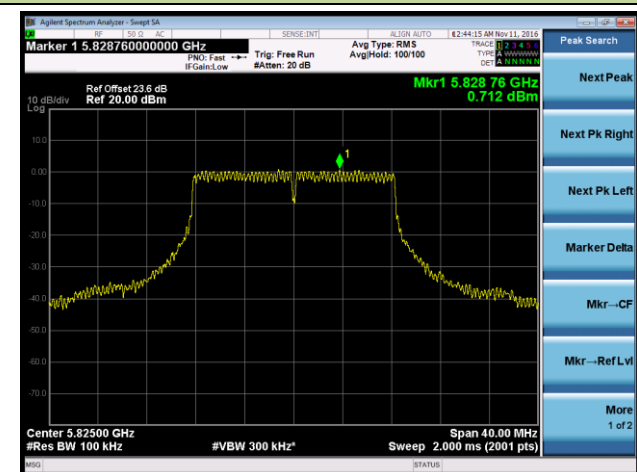

Channel 36 (5180MHz)

Channel 44 (5220MHz)

Channel 48 (5240MHz)

Channel 149 (5745MHz)

Channel 157 (5785MHz)

Channel 165 (5825MHz)

802.11n-HT20 Power Spectral Density - Ant 1 / Ant 0 + 1 + 2 + 3

Channel 36 (5180MHz)