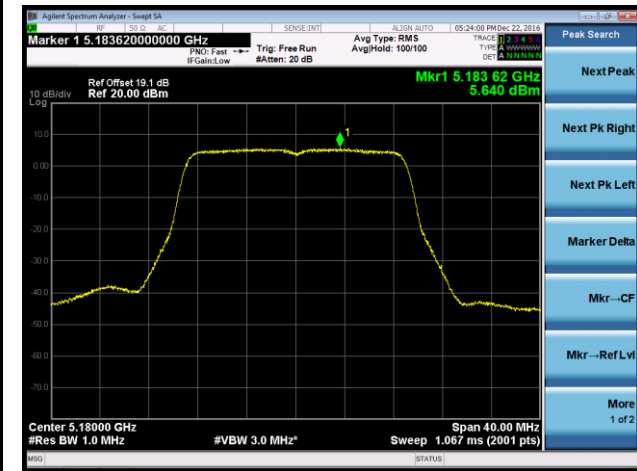

Channel 149 (5745MHz)

Channel 157 (5785MHz)

Channel 165 (5825MHz)

802.11n-HT40 Power Spectral Density - Ant 0 / Ant 0 + 1 + 2 + 3

Channel 38 (5190MHz)

Channel 46 (5230MHz)

Channel 151 (5755MHz)

Channel 159 (5795MHz)

802.11ac-VHT20 Power Spectral Density - Ant 0 / Ant 0 + 1 + 2 + 3

Channel 36 (5180MHz)

Channel 44 (5220MHz)

Channel 48 (5240MHz)

Channel 149 (5745MHz)

Channel 157 (5785MHz)

Channel 165 (5825MHz)

802.11ac-VHT40 Power Spectral Density - Ant 0 / Ant 0 + 1 + 2 + 3