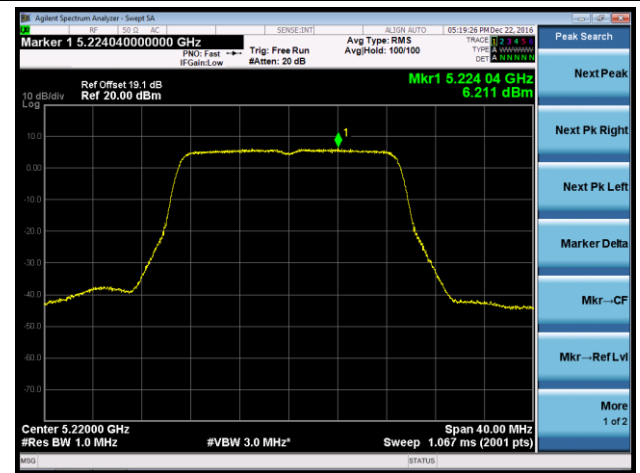

Channel 48 (5240MHz)

Channel 149 (5745MHz)

Channel 157 (5785MHz)

Channel 165 (5825MHz)

802.11n-HT20 Power Spectral Density - Ant 0 / Ant 0 + 1 + 2 + 3

Channel 36 (5180MHz)

Channel 44 (5220MHz)

Channel 48 (5240MHz)