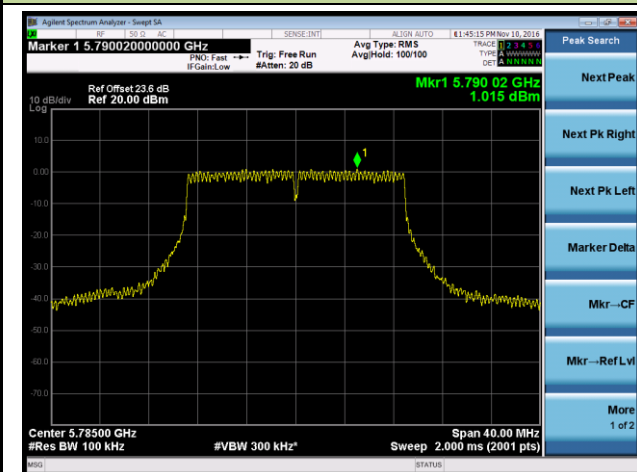

Channel 157 (5785MHz)