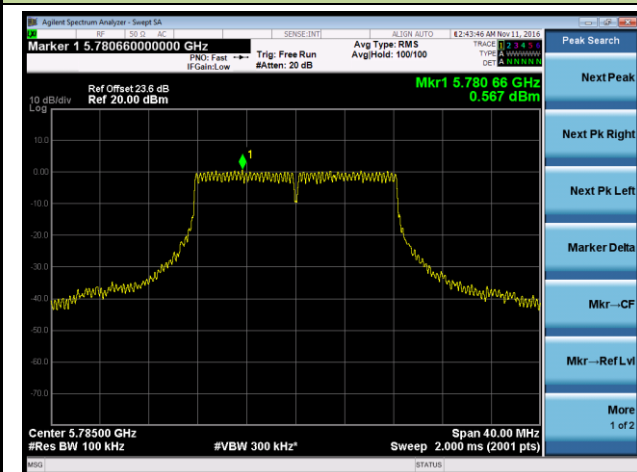

Channel 36 (5180MHz)

Channel 44 (5220MHz)

Channel 48 (5240MHz)

Channel 149 (5745MHz)

Channel 157 (5785MHz)

Channel 165 (5825MHz)

802.11n-HT20 Power Spectral Density - Ant 1 / Ant 0 + 1 + 2 + 3

Channel 36 (5180MHz)