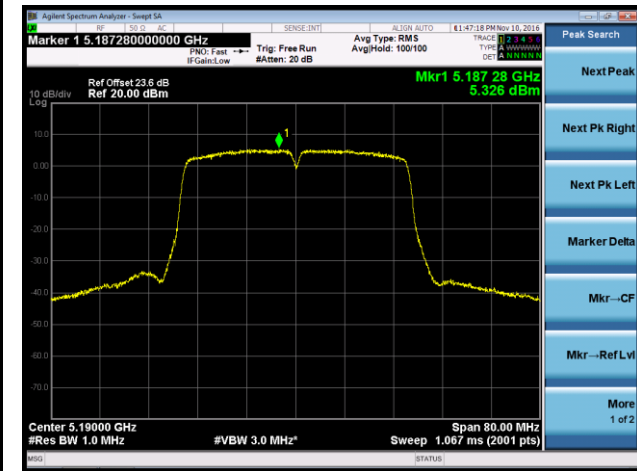

Channel 149 (5745MHz)

Channel 157 (5785MHz)

Channel 165 (5825MHz)

802.11n-HT40 Power Spectral Density - Ant 0 / Ant 0 + 1 + 2 + 3

Channel 38 (5190MHz)

Channel 46 (5230MHz)

Channel 151 (5755MHz)

Channel 159 (5795MHz)

802.11ac-VHT20 Power Spectral Density - Ant 0 / Ant 0 + 1 + 2 + 3

Channel 36 (5180MHz)

Channel 44 (5220MHz)

Channel 48 (5240MHz)

Channel 149 (5745MHz)

Channel 157 (5785MHz)

Channel 165 (5825MHz)

802.11ac-VHT40 Power Spectral Density - Ant 0 / Ant 0 + 1 + 2 + 3