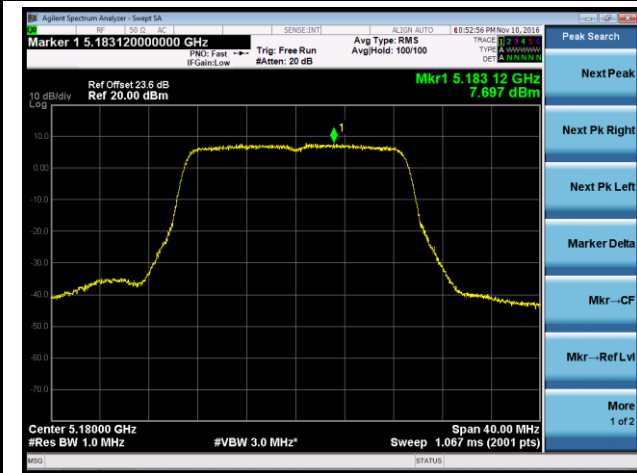

802.11n-HT40 Power Spectral Density - Ant 3

Channel 38 (5190MHz)

Channel 46 (5230MHz)

Channel 151 (5755MHz)

Channel 159 (5795MHz)

802.11ac-VHT20 Power Spectral Density - Ant 3

Channel 36 (5180MHz)

Channel 44 (5220MHz)

Channel 48 (5240MHz)

Channel 149 (5745MHz)

Channel 157 (5785MHz)

Channel 165 (5825MHz)

802.11ac-VHT40 Power Spectral Density - Ant 3

Channel 38 (5190MHz)

Channel 46 (5230MHz)

Channel 151 (5755MHz)