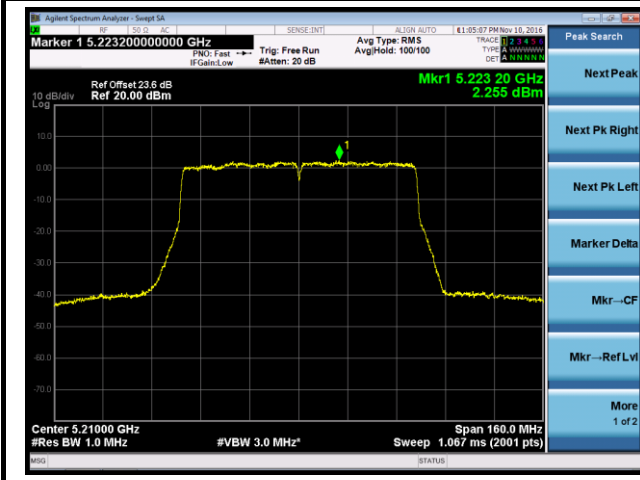

Channel 48 (5240MHz)

Channel 149 (5745MHz)

Channel 157 (5785MHz)

Channel 165 (5825MHz)

802.11ac-VHT40 Power Spectral Density - Ant 3

Channel 38 (5190MHz)

Channel 46 (5230MHz)

Channel 151 (5755MHz)

Channel 159 (5795MHz)

802.11ac-VHT80 Power Spectral Density - Ant 3

Channel 42 (5210MHz)

Channel 155 (5775MHz)

802.11a Power Spectral Density - Ant 0 / Ant 0 + 1 + 2 + 3

Channel 36 (5180MHz)

Channel 44 (5220MHz)