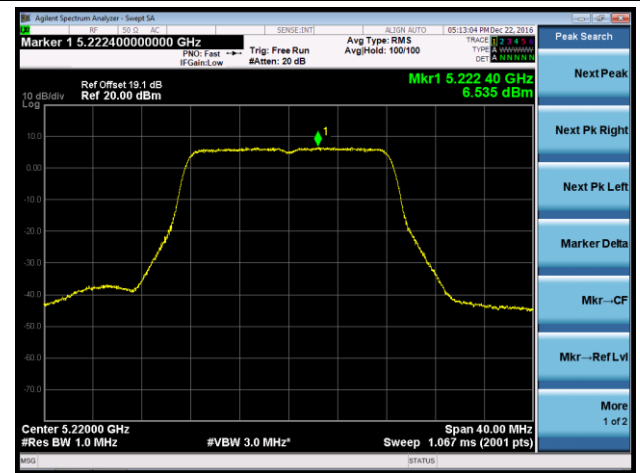

Channel 159 (5795MHz)

802.11ac-VHT80 Power Spectral Density - Ant 3

Channel 42 (5210MHz)

Channel 155 (5775MHz)

802.11a Power Spectral Density - Ant 0 / Ant 0 + 1 + 2 + 3

Channel 36 (5180MHz)

Channel 44 (5220MHz)