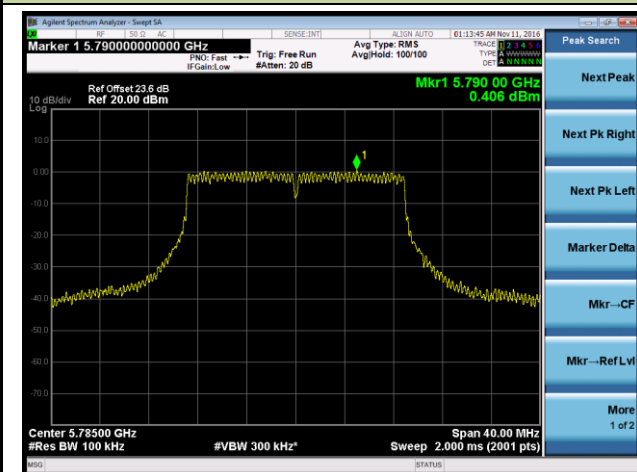

Channel 44 (5220MHz)

Channel 48 (5240MHz)

Channel 149 (5745MHz)

Channel 157 (5785MHz)

Channel 165 (5825MHz)

802.11n-HT40 Power Spectral Density - Ant 1 / Ant 0 + 1 + 2 + 3

Channel 38 (5190MHz)

Channel 46 (5230MHz)