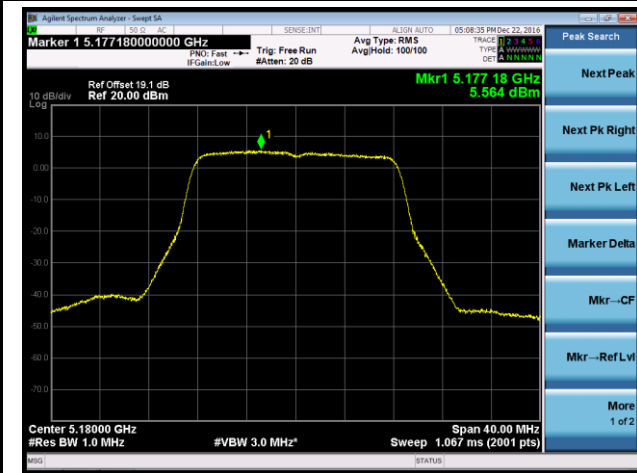

802.11a Power Spectral Density - Ant 1 / Ant 0 + 1 + 2 + 3

Channel 36 (5180MHz)