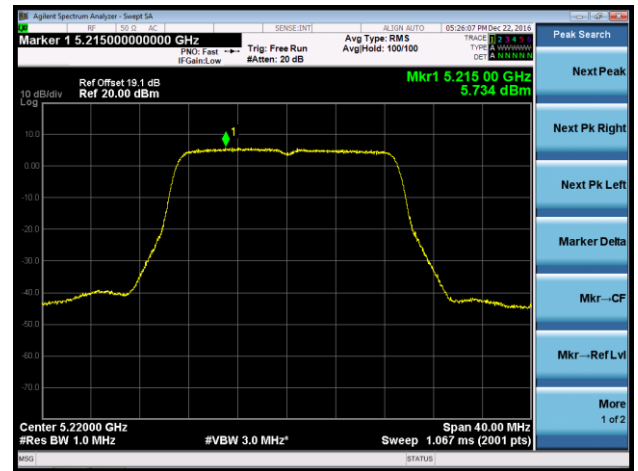

Channel 151 (5755MHz)

Channel 159 (5795MHz)

802.11ac-VHT20 Power Spectral Density - Ant 1 / Ant 0 + 1 + 2 + 3

Channel 36 (5180MHz)

Channel 44 (5220MHz)

Channel 48 (5240MHz)

Channel 149 (5745MHz)

Channel 157 (5785MHz)