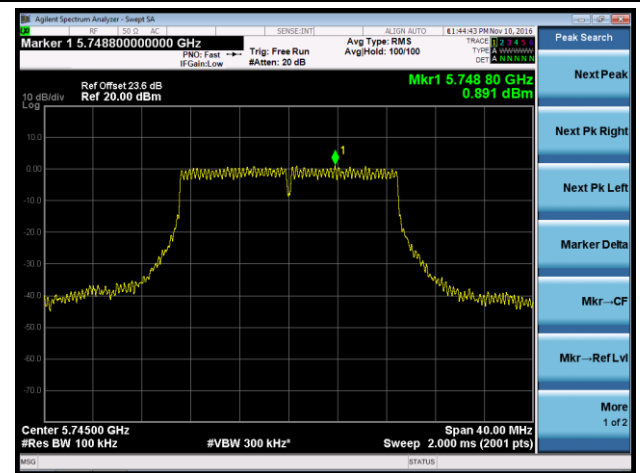

Channel 149 (5745MHz)