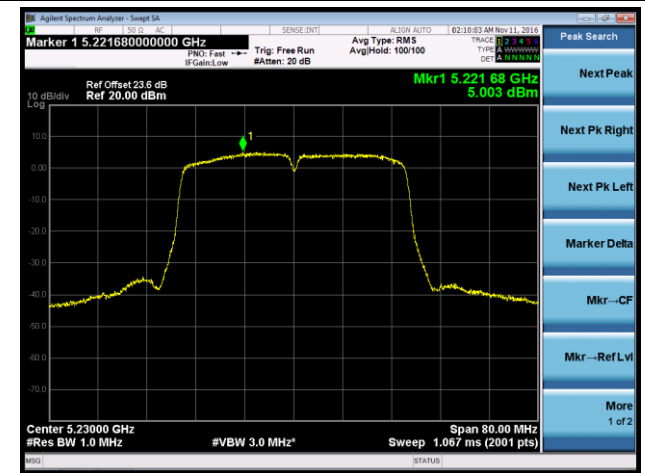

Channel 165 (5825MHz)

802.11ac-VHT40 Power Spectral Density - Ant 1 / Ant 0 + 1 + 2 + 3

Channel 38 (5190MHz)

Channel 46 (5230MHz)

Channel 151 (5755MHz)

Channel 159 (5795MHz)