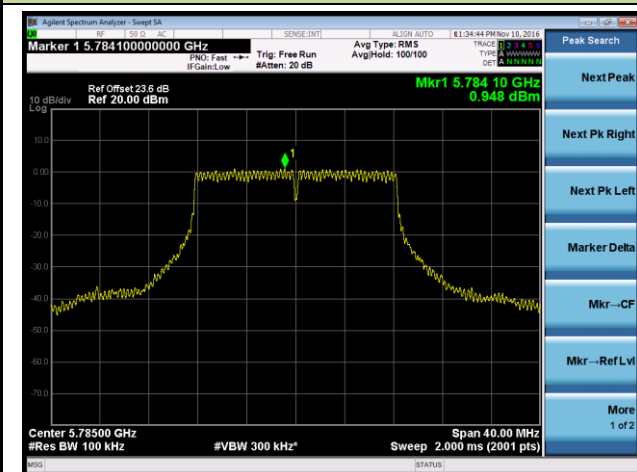

Channel 157 (5785MHz)