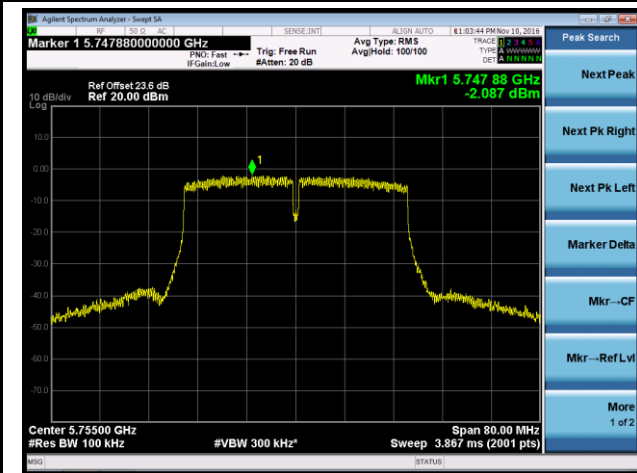

Channel 48 (5240MHz)

Channel 149 (5745MHz)

Channel 157 (5785MHz)

Channel 165 (5825MHz)

802.11ac-VHT40 Power Spectral Density - Ant 3

Channel 38 (5190MHz)

Channel 46 (5230MHz)

Channel 151 (5755MHz)

Channel 159 (5795MHz)

802.11ac-VHT80 Power Spectral Density - Ant 3

Channel 42 (5210MHz)

Channel 155 (5775MHz)

802.11a Power Spectral Density - Ant 0 / Ant 0 + 1 + 2 + 3

Channel 36 (5180MHz)

Channel 44 (5220MHz)