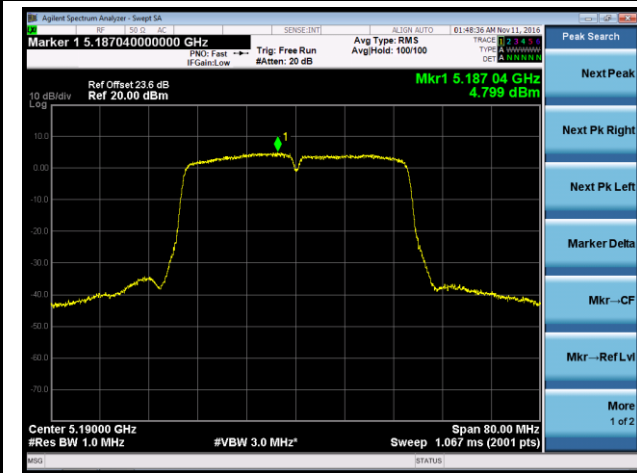

Channel 44 (5220MHz)

Channel 48 (5240MHz)

Channel 149 (5745MHz)

Channel 157 (5785MHz)

Channel 165 (5825MHz)

802.11n-HT40 Power Spectral Density - Ant 1 / Ant 0 + 1 + 2 + 3

Channel 38 (5190MHz)

Channel 46 (5230MHz)