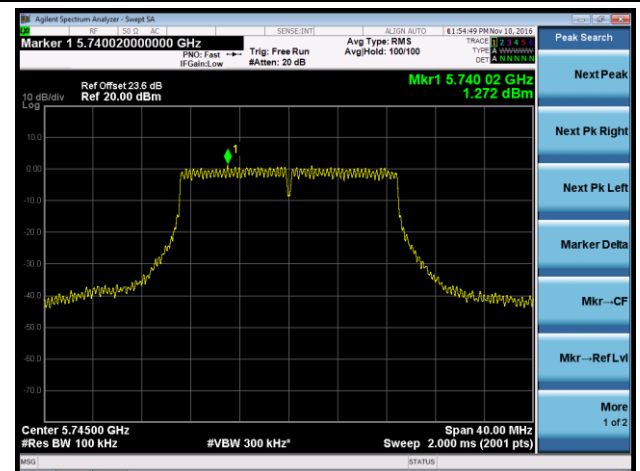

802.11ac-VHT20 Power Spectral Density - Ant 0 / Ant 0 + 1 + 2 + 3

Channel 36 (5180MHz)

Channel 44 (5220MHz)

Channel 48 (5240MHz)

Channel 149 (5745MHz)

Channel 157 (5785MHz)

Channel 165 (5825MHz)

802.11ac-VHT40 Power Spectral Density - Ant 0 / Ant 0 + 1 + 2 + 3