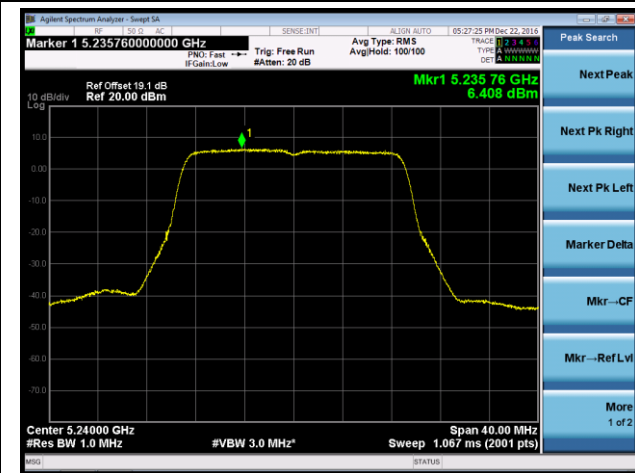

Channel 151 (5755MHz)

Channel 159 (5795MHz)

802.11ac-VHT20 Power Spectral Density - Ant 1 / Ant 0 + 1 + 2 + 3

Channel 36 (5180MHz)

Channel 44 (5220MHz)

Channel 48 (5240MHz)

Channel 149 (5745MHz)

Channel 157 (5785MHz)