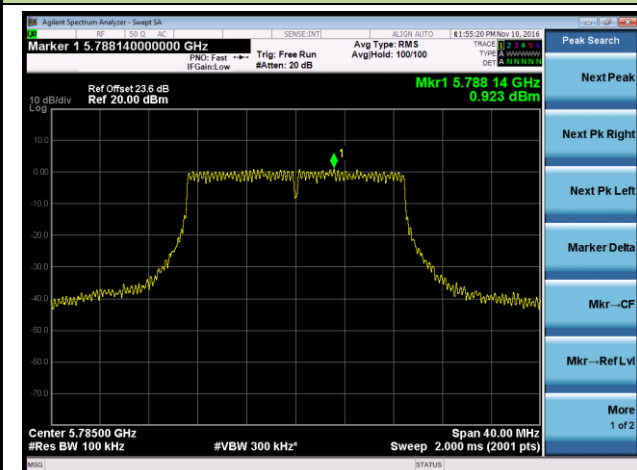

802.11ac-VHT20 Power Spectral Density - Ant 0 / Ant 0 + 1 + 2 + 3

Channel 36 (5180MHz)

Channel 44 (5220MHz)

Channel 48 (5240MHz)

Channel 149 (5745MHz)

Channel 157 (5785MHz)

Channel 165 (5825MHz)

802.11ac-VHT40 Power Spectral Density - Ant 0 / Ant 0 + 1 + 2 + 3

Channel 38 (5190MHz)

Channel 46 (5230MHz)

Channel 151 (5755MHz)

Channel 159 (5795MHz)

802.11ac-VHT80 Power Spectral Density - Ant 0 / Ant 0 + 1 + 2 + 3

Channel 42 (5210MHz)

Channel 155 (5775MHz)

802.11a Power Spectral Density - Ant 1 / Ant 0 + 1 + 2 + 3