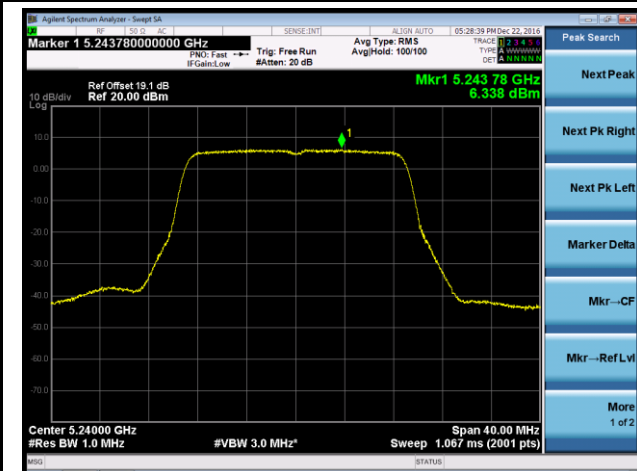

802.11ac-VHT20 Power Spectral Density - Ant 0 / Ant 0 + 1 + 2 + 3

Channel 36 (5180MHz)

Channel 44 (5220MHz)

Channel 48 (5240MHz)

Channel 149 (5745MHz)

Channel 157 (5785MHz)

Channel 165 (5825MHz)

802.11ac-VHT40 Power Spectral Density - Ant 0 / Ant 0 + 1 + 2 + 3