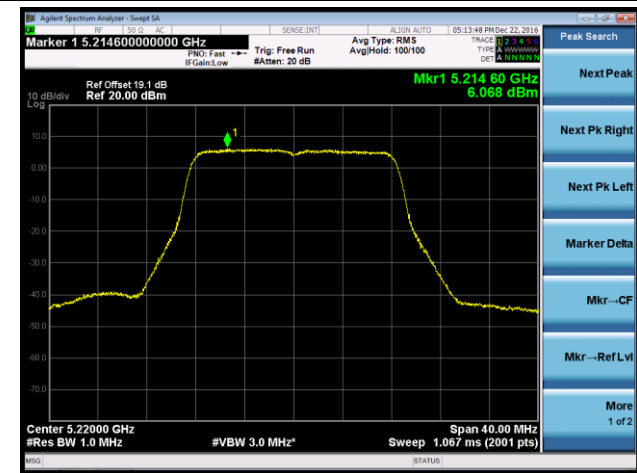

Channel 44 (5220MHz)