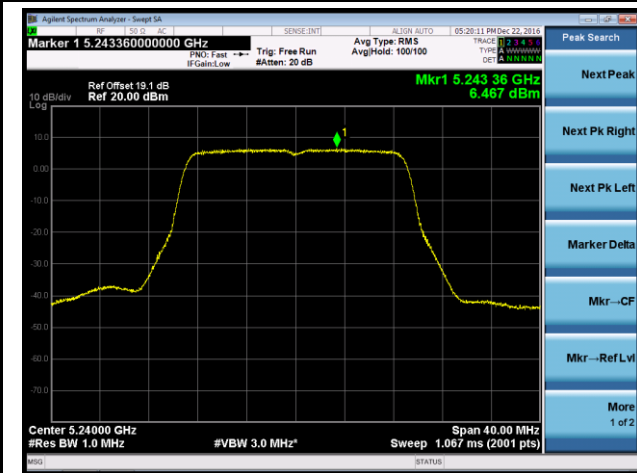

Channel 48 (5240MHz)

Channel 149 (5745MHz)

Channel 157 (5785MHz)

Channel 165 (5825MHz)

802.11n-HT20 Power Spectral Density - Ant 0 / Ant 0 + 1 + 2 + 3

Channel 36 (5180MHz)

Channel 44 (5220MHz)

Channel 48 (5240MHz)