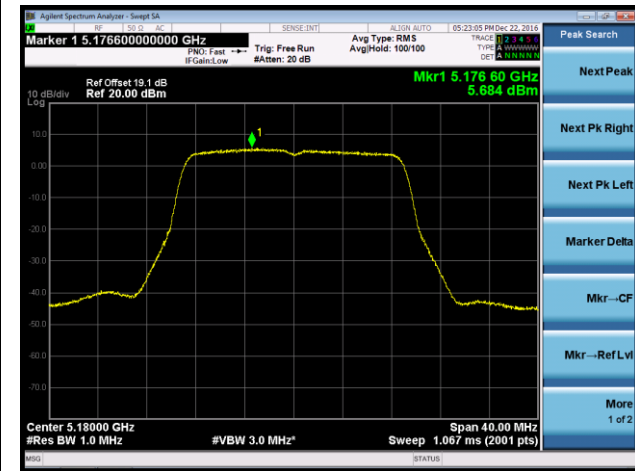

Channel 151 (5755MHz)

Channel 159 (5795MHz)

802.11ac-VHT20 Power Spectral Density - Ant 1 / Ant 0 + 1 + 2 + 3

Channel 36 (5180MHz)

Channel 44 (5220MHz)

Channel 48 (5240MHz)

Channel 149 (5745MHz)

Channel 157 (5785MHz)