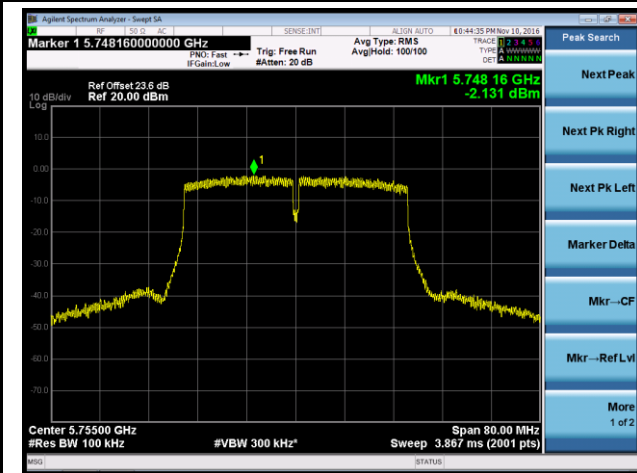

802.11n-HT40 Power Spectral Density - Ant 3

Channel 38 (5190MHz)

Channel 46 (5230MHz)

Channel 151 (5755MHz)

Channel 159 (5795MHz)

802.11ac-VHT20 Power Spectral Density - Ant 3

Channel 36 (5180MHz)

Channel 44 (5220MHz)