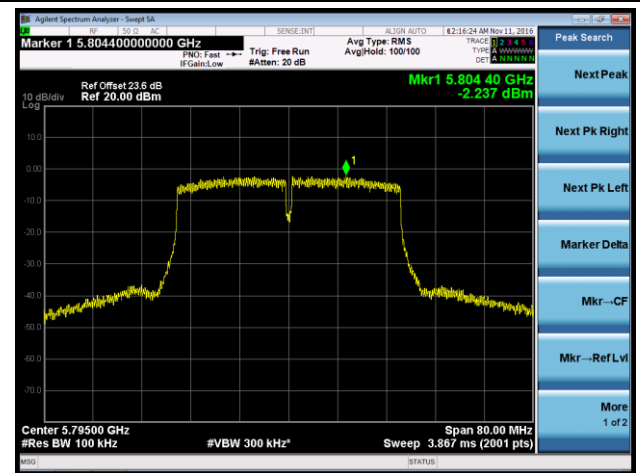

Channel 38 (5190MHz)

Channel 46 (5230MHz)

Channel 151 (5755MHz)

Channel 159 (5795MHz)

802.11ac-VHT80 Power Spectral Density - Ant 0 / Ant 0 + 1 + 2 + 3

Channel 42 (5210MHz)

Channel 155 (5775MHz)

802.11a Power Spectral Density - Ant 1 / Ant 0 + 1 + 2 + 3