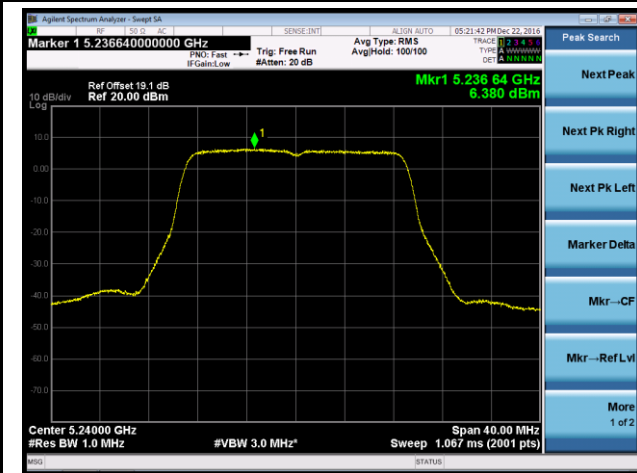

Channel 48 (5240MHz)