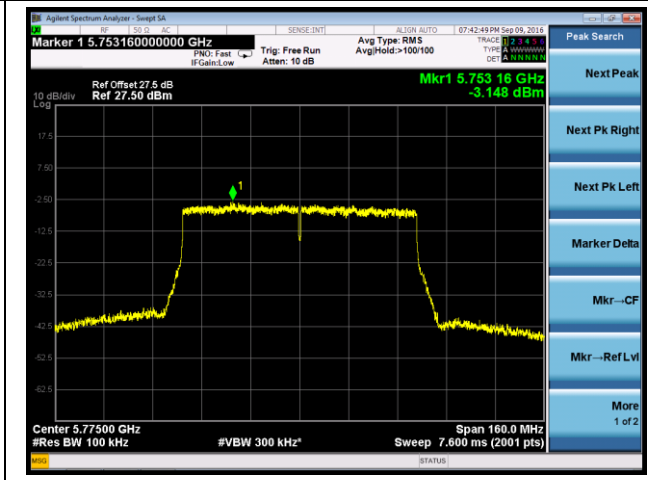

Channel 159 (5795MHz)

802.11ac-VHT80 Power Spectral Density - Ant 3

Channel 42 (5210MHz)

Channel 155 (5775MHz)

802.11a Power Spectral Density - Ant 0 / Ant 0 + 1 + 2 + 3

Channel 36 (5180MHz)

Channel 44 (5220MHz)