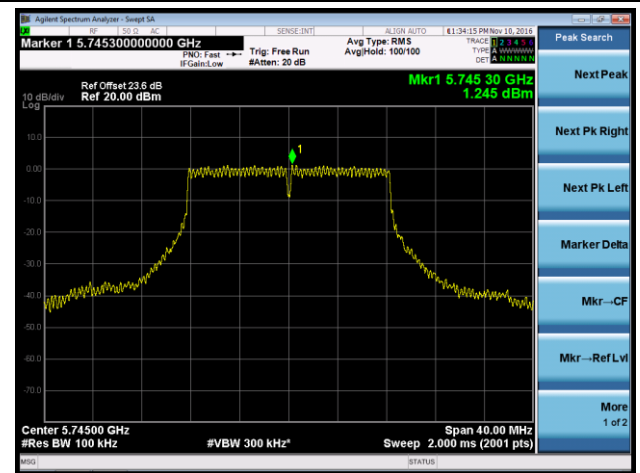

Channel 149 (5745MHz)