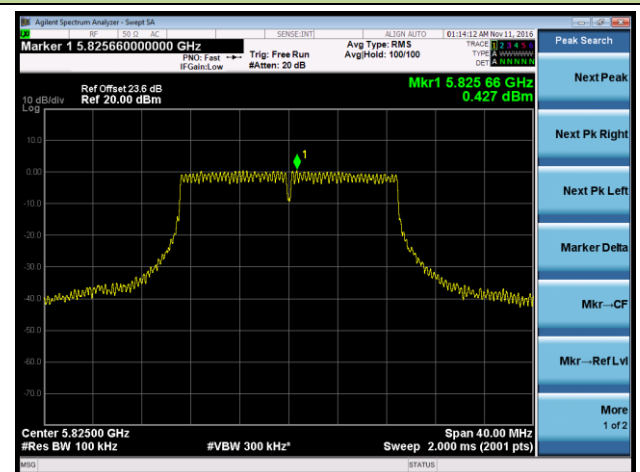

Channel 44 (5220MHz)

Channel 48 (5240MHz)

Channel 149 (5745MHz)

Channel 157 (5785MHz)

Channel 165 (5825MHz)

802.11n-HT40 Power Spectral Density - Ant 1 / Ant 0 + 1 + 2 + 3

Channel 38 (5190MHz)

Channel 46 (5230MHz)