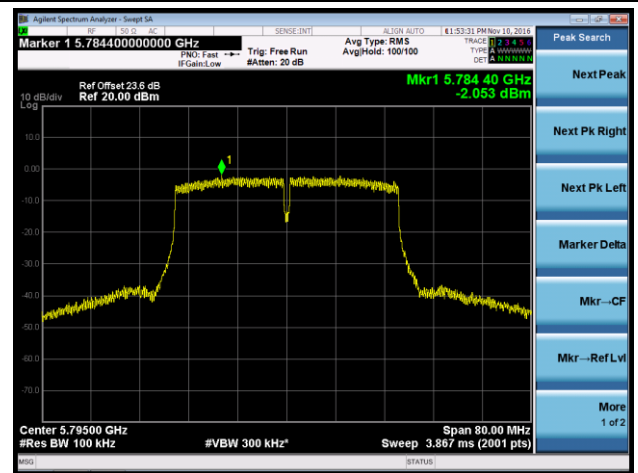

Channel 149 (5745MHz)

Channel 157 (5785MHz)

Channel 165 (5825MHz)

802.11n-HT40 Power Spectral Density - Ant 0 / Ant 0 + 1 + 2 + 3

Channel 38 (5190MHz)

Channel 46 (5230MHz)

Channel 151 (5755MHz)

Channel 159 (5795MHz)