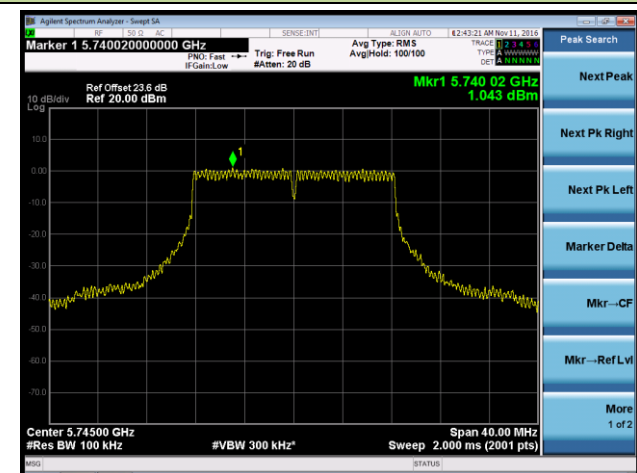

Channel 36 (5180MHz)

Channel 44 (5220MHz)

Channel 48 (5240MHz)

Channel 149 (5745MHz)

Channel 157 (5785MHz)

Channel 165 (5825MHz)

802.11n-HT20 Power Spectral Density - Ant 1 / Ant 0 + 1 + 2 + 3

Channel 36 (5180MHz)