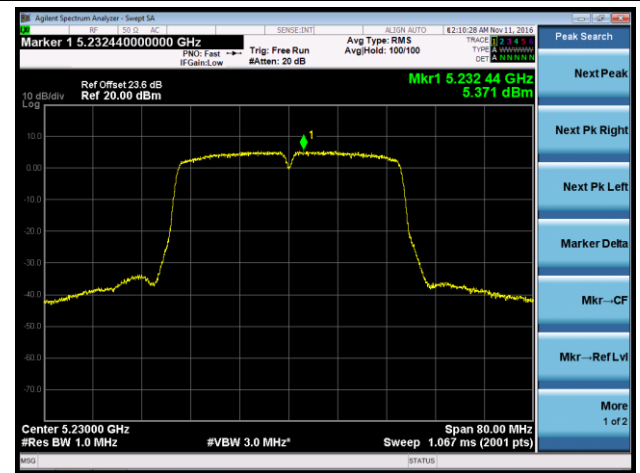

Channel 46 (5230MHz)