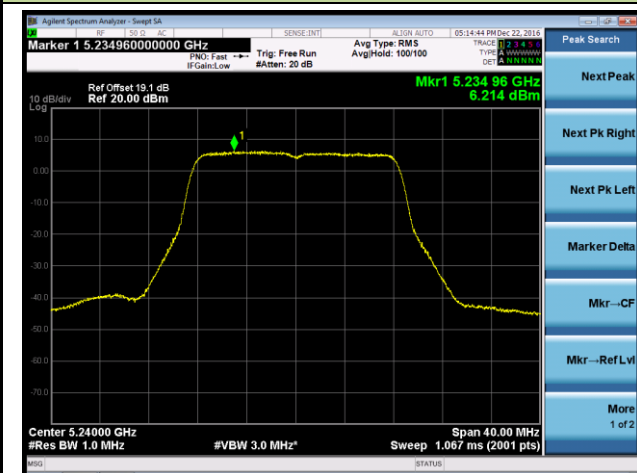

Channel 48 (5240MHz)