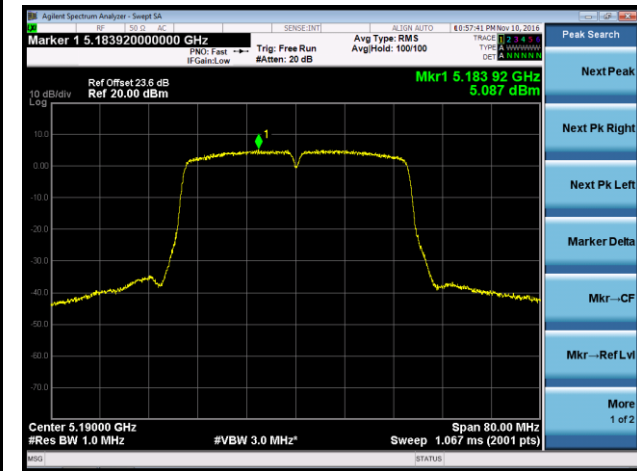

Channel 48 (5240MHz)

Channel 149 (5745MHz)

Channel 157 (5785MHz)

Channel 165 (5825MHz)

802.11ac-VHT40 Power Spectral Density - Ant 3

Channel 38 (5190MHz)

Channel 46 (5230MHz)

Channel 151 (5755MHz)

Channel 159 (5795MHz)

802.11ac-VHT80 Power Spectral Density - Ant 3

Channel 42 (5210MHz)

Channel 155 (5775MHz)

802.11a Power Spectral Density - Ant 0 / Ant 0 + 1 + 2 + 3

Channel 36 (5180MHz)

Channel 44 (5220MHz)