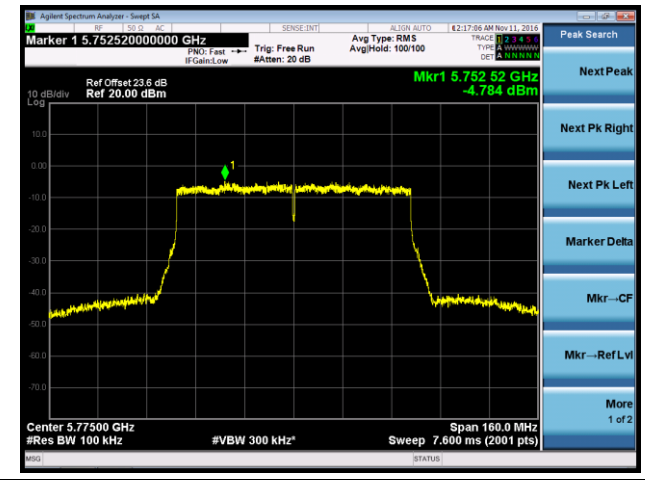

Channel 38 (5190MHz)

Channel 46 (5230MHz)

Channel 151 (5755MHz)

Channel 159 (5795MHz)

802.11ac-VHT80 Power Spectral Density - Ant 0 / Ant 0 + 1 + 2 + 3

Channel 42 (5210MHz)

Channel 155 (5775MHz)

802.11a Power Spectral Density - Ant 1 / Ant 0 + 1 + 2 + 3