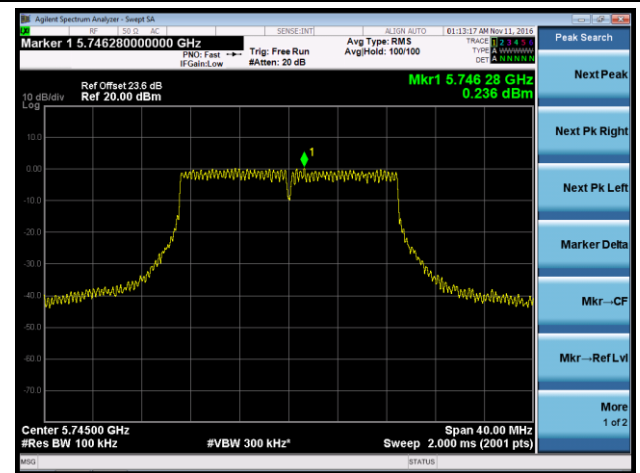

Channel 149 (5745MHz)