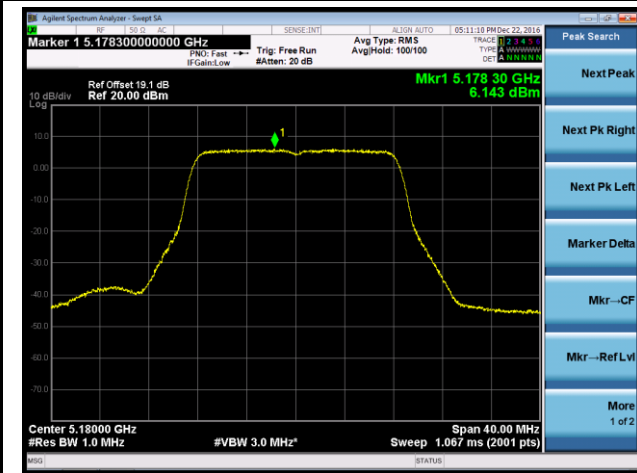

Channel 159 (5795MHz)

802.11ac-VHT80 Power Spectral Density - Ant 3

Channel 42 (5210MHz)

Channel 155 (5775MHz)

802.11a Power Spectral Density - Ant 0 / Ant 0 + 1 + 2 + 3

Channel 36 (5180MHz)

Channel 44 (5220MHz)