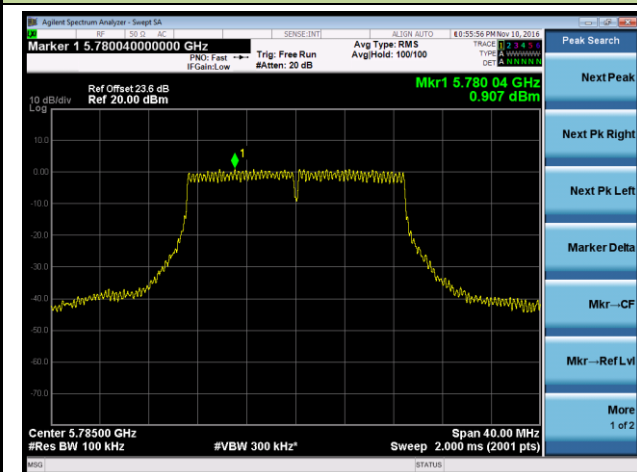

Channel 157 (5785MHz)