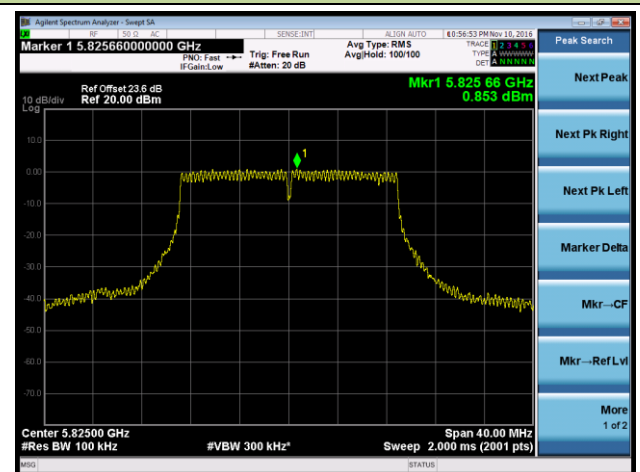

Channel 48 (5240MHz)

Channel 149 (5745MHz)

Channel 157 (5785MHz)

Channel 165 (5825MHz)

802.11ac-VHT40 Power Spectral Density - Ant 3

Channel 38 (5190MHz)

Channel 46 (5230MHz)

Channel 151 (5755MHz)

Channel 159 (5795MHz)

802.11ac-VHT80 Power Spectral Density - Ant 3

Channel 42 (5210MHz)

Channel 155 (5775MHz)

802.11a Power Spectral Density - Ant 0 / Ant 0 + 1 + 2 + 3

Channel 36 (5180MHz)

Channel 44 (5220MHz)