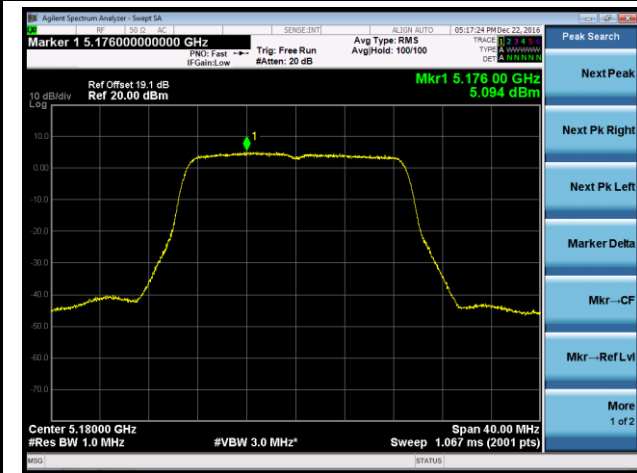

Channel 36 (5180MHz)

Channel 44 (5220MHz)

Channel 48 (5240MHz)

Channel 149 (5745MHz)

Channel 157 (5785MHz)

Channel 165 (5825MHz)

802.11n-HT20 Power Spectral Density - Ant 1 / Ant 0 + 1 + 2 + 3

Channel 36 (5180MHz)