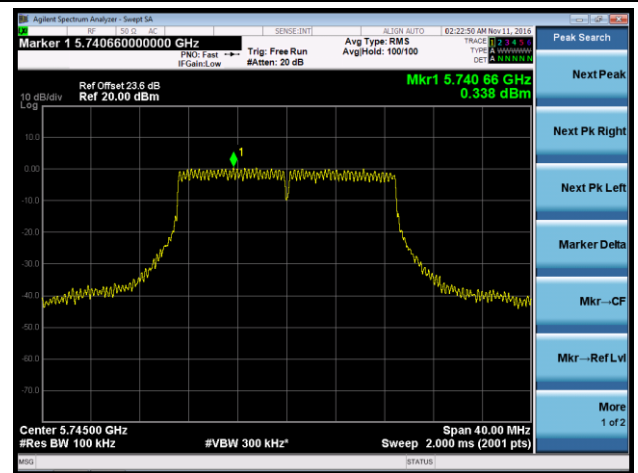

Channel 151 (5755MHz)

Channel 159 (5795MHz)

802.11ac-VHT20 Power Spectral Density - Ant 1 / Ant 0 + 1 + 2 + 3

Channel 36 (5180MHz)

Channel 44 (5220MHz)

Channel 48 (5240MHz)

Channel 149 (5745MHz)

Channel 157 (5785MHz)