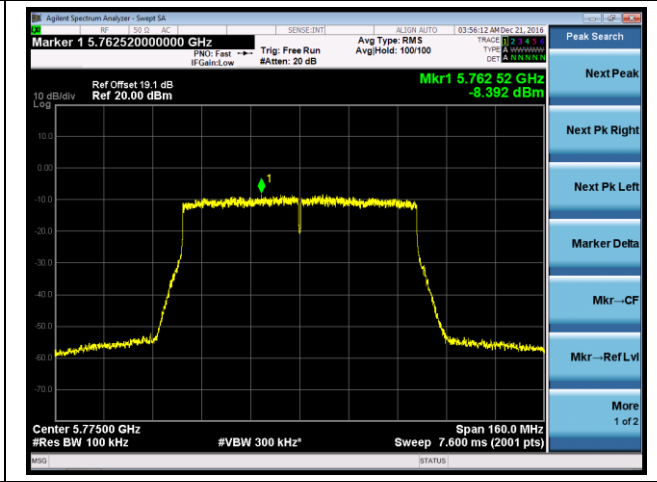

Channel 155 (5775MHz)