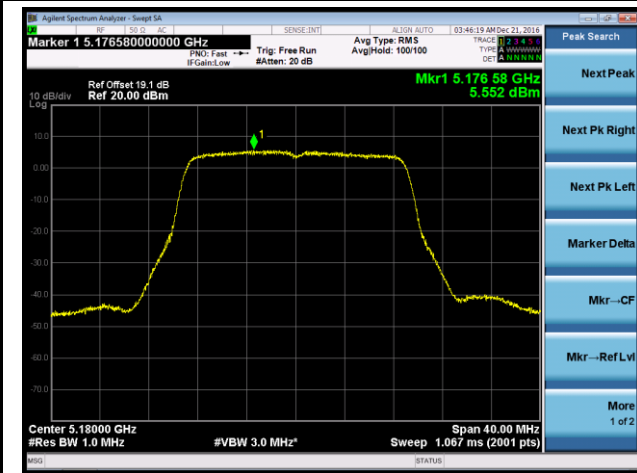

Channel 151 (5755MHz)

Channel 159 (5795MHz)

802.11ac-VHT20 Power Spectral Density - Ant 1 / Ant 0 + 1 + 2 + 3

Channel 36 (5180MHz)

Channel 44 (5220MHz)

Channel 48 (5240MHz)

Channel 149 (5745MHz)

Channel 157 (5785MHz)

Channel 165 (5825MHz)

802.11ac-VHT40 Power Spectral Density - Ant 1 / Ant 0 + 1 + 2 + 3

Channel 38 (5190MHz)

Channel 46 (5230MHz)

Channel 151 (5755MHz)

Channel 159 (5795MHz)

802.11ac-VHT80 Power Spectral Density - Ant 1 / Ant 0 + 1 + 2 + 3