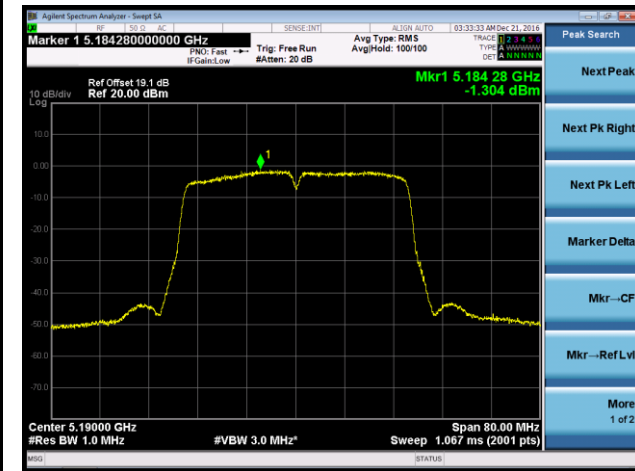

Channel 44 (5220MHz)

Channel 48 (5240MHz)

Channel 149 (5745MHz)

Channel 157 (5785MHz)

Channel 165 (5825MHz)

802.11n-HT40 Power Spectral Density - Ant 1 / Ant 0 + 1 + 2 + 3

Channel 38 (5190MHz)

Channel 46 (5230MHz)

Channel 151 (5755MHz)

Channel 159 (5795MHz)

802.11ac-VHT20 Power Spectral Density - Ant 1 / Ant 0 + 1 + 2 + 3

Channel 36 (5180MHz)

Channel 44 (5220MHz)

Channel 48 (5240MHz)

Channel 149 (5745MHz)

Channel 157 (5785MHz)