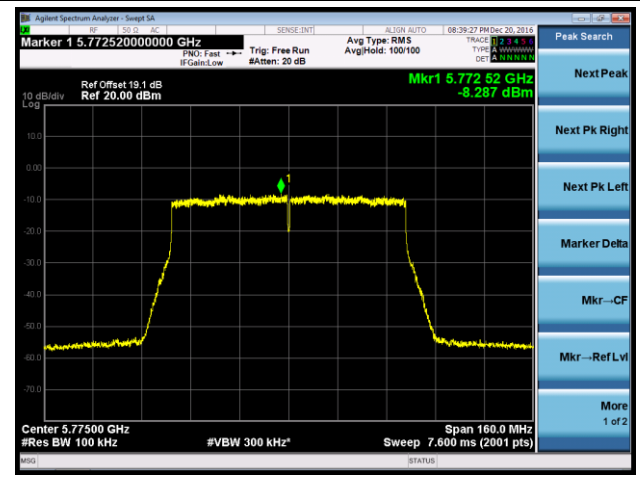

Channel 46 (5230MHz)

Channel 151 (5755MHz)

Channel 159 (5795MHz)

802.11ac-VHT80 Power Spectral Density - Ant 0 / Ant 0 + 1 + 2 + 3

Channel 42 (5210MHz)

Channel 155 (5775MHz)

802.11a Power Spectral Density - Ant 1 / Ant 0 + 1 + 2 + 3