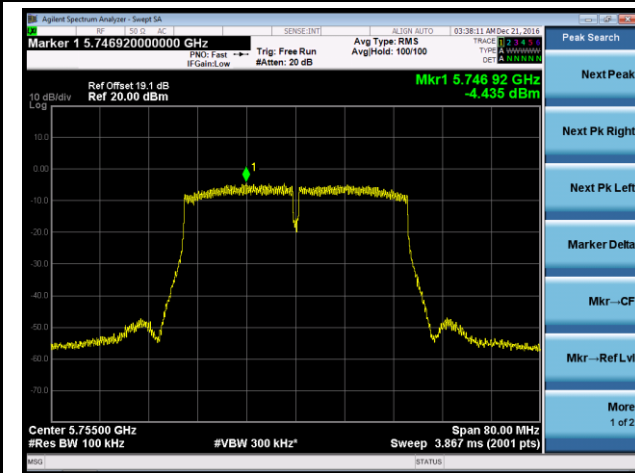

Channel 151 (5755MHz)