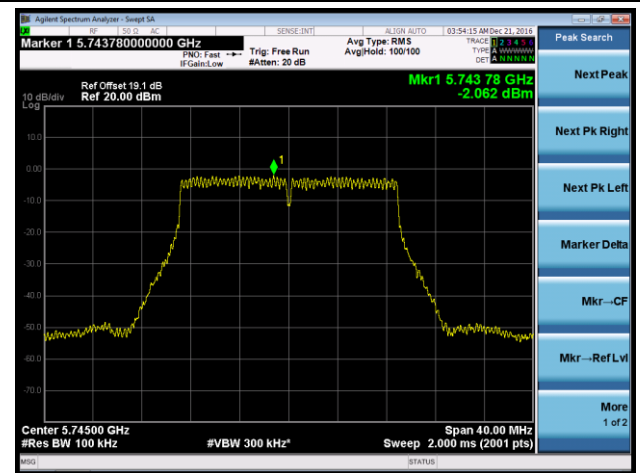

Channel 151 (5755MHz)

Channel 159 (5795MHz)

802.11ac-VHT20 Power Spectral Density - Ant 1 / Ant 0 + 1 + 2 + 3

Channel 36 (5180MHz)

Channel 44 (5220MHz)

Channel 48 (5240MHz)

Channel 149 (5745MHz)

Channel 157 (5785MHz)