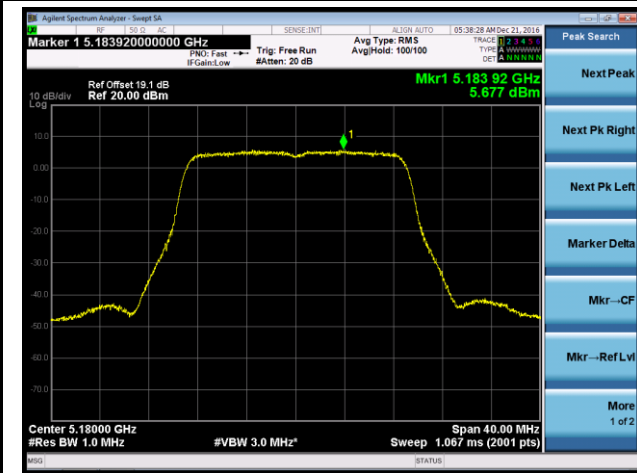

802.11ac-VHT20 Power Spectral Density - Ant 2 / Ant 0 + 1 + 2 + 3

Channel 36 (5180MHz)