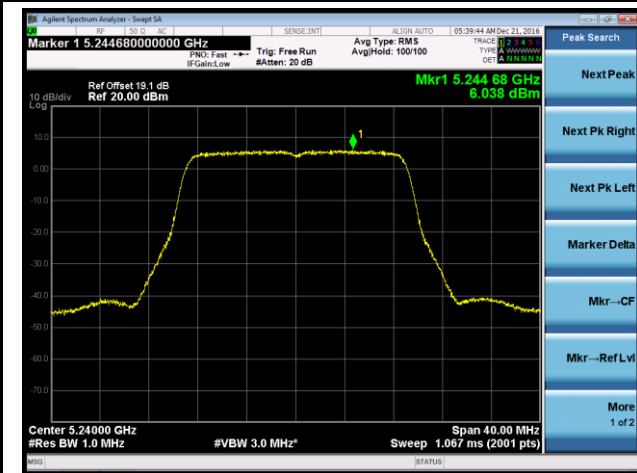

Channel 48 (5240MHz)