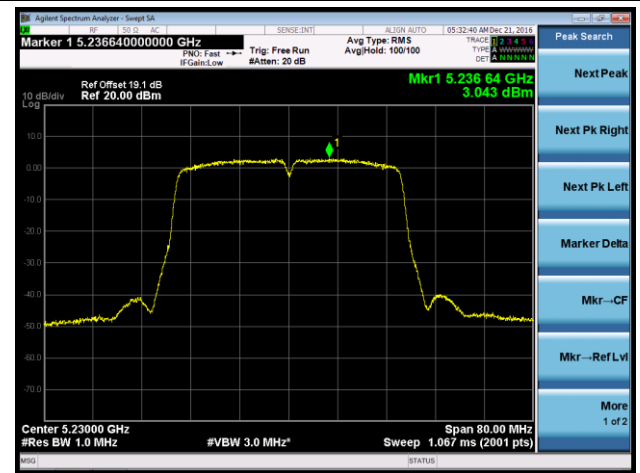

Channel 46 (5230MHz)