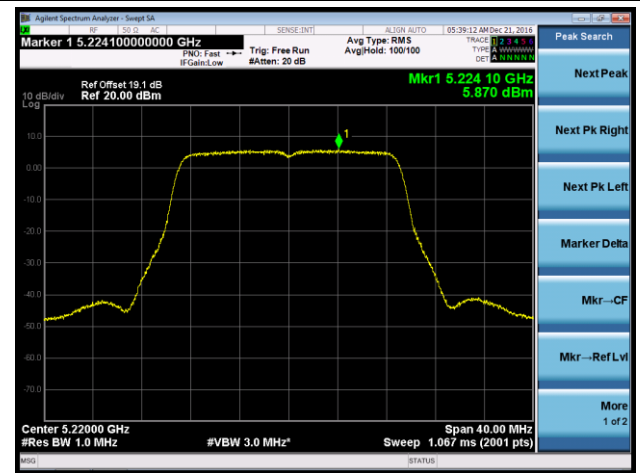

Channel 44 (5220MHz)