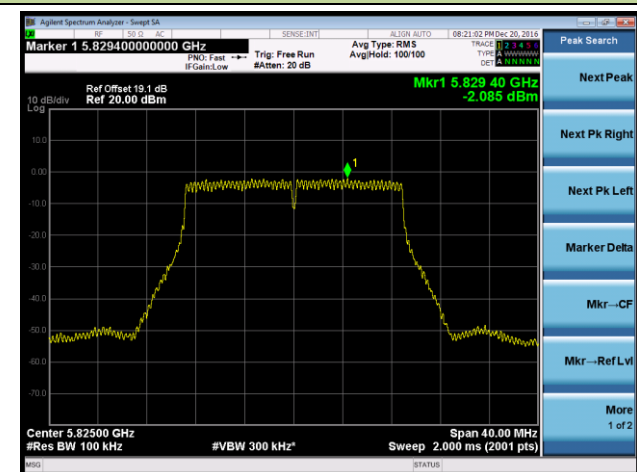

Channel 36 (5180MHz)

Channel 44 (5220MHz)

Channel 48 (5240MHz)

Channel 149 (5745MHz)

Channel 157 (5785MHz)

Channel 165 (5825MHz)

802.11ac-VHT40 Power Spectral Density - Ant 0 / Ant 0 + 1 + 2 + 3

Channel 38 (5190MHz)