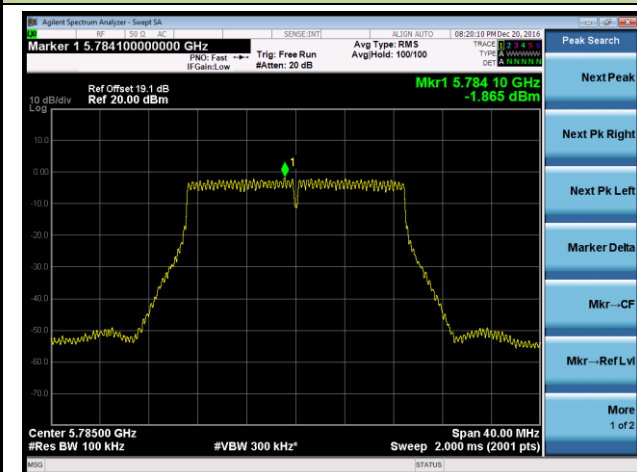

Channel 36 (5180MHz)

Channel 44 (5220MHz)

Channel 48 (5240MHz)

Channel 149 (5745MHz)

Channel 157 (5785MHz)

Channel 165 (5825MHz)

802.11ac-VHT40 Power Spectral Density - Ant 0 / Ant 0 + 1 + 2 + 3

Channel 38 (5190MHz)

Channel 46 (5230MHz)

Channel 151 (5755MHz)

Channel 159 (5795MHz)

802.11ac-VHT80 Power Spectral Density - Ant 0 / Ant 0 + 1 + 2 + 3

Channel 42 (5210MHz)

Channel 155 (5775MHz)

802.11a Power Spectral Density - Ant 1 / Ant 0 + 1 + 2 + 3