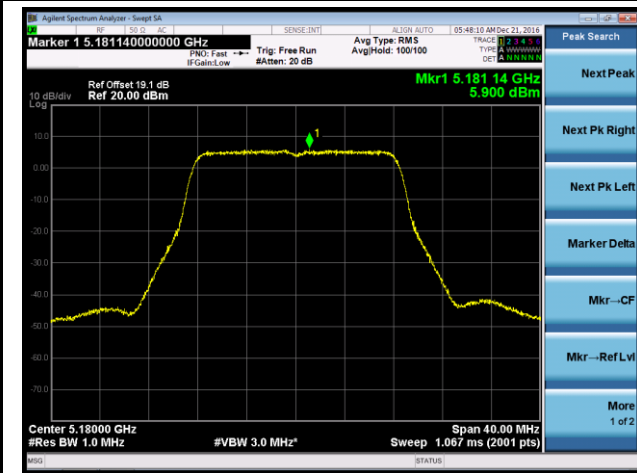

Channel 42 (5210MHz)

Channel 155 (5775MHz)

802.11a Power Spectral Density - Ant 2 / Ant 0 + 1 + 2 + 3

Channel 36 (5180MHz)

Channel 44 (5220MHz)

Channel 48 (5240MHz)

Channel 149 (5745MHz)

Channel 157 (5785MHz)