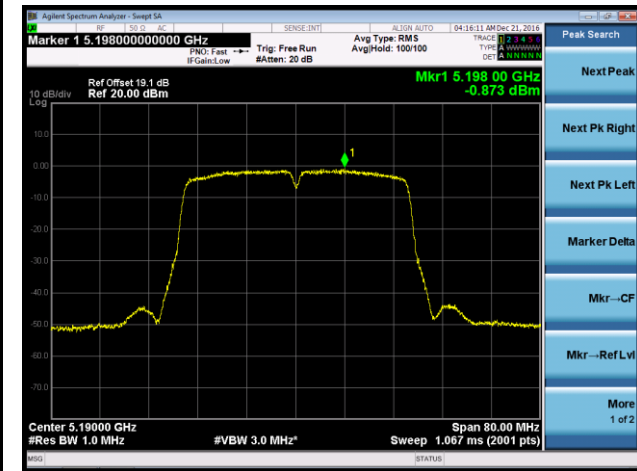

802.11n-HT40 Power Spectral Density - Ant 2 / Ant 0 + 1 + 2 + 3

Channel 38 (5190MHz)