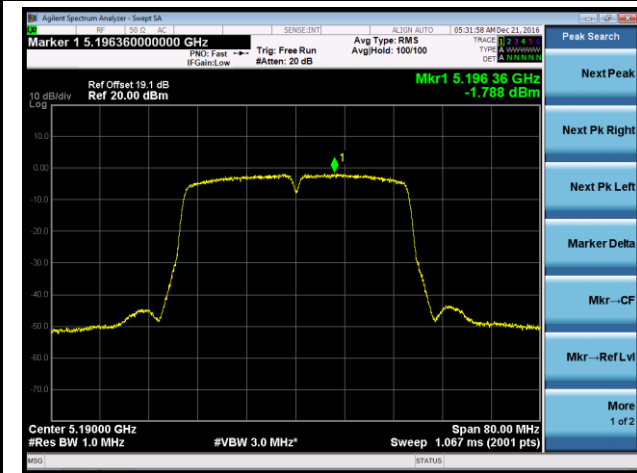

Channel 36 (5180MHz)

Channel 44 (5220MHz)

Channel 48 (5240MHz)

Channel 149 (5745MHz)

Channel 157 (5785MHz)

Channel 165 (5825MHz)

802.11ac-VHT40 Power Spectral Density - Ant 2 / Ant 0 + 1 + 2 + 3

Channel 38 (5190MHz)