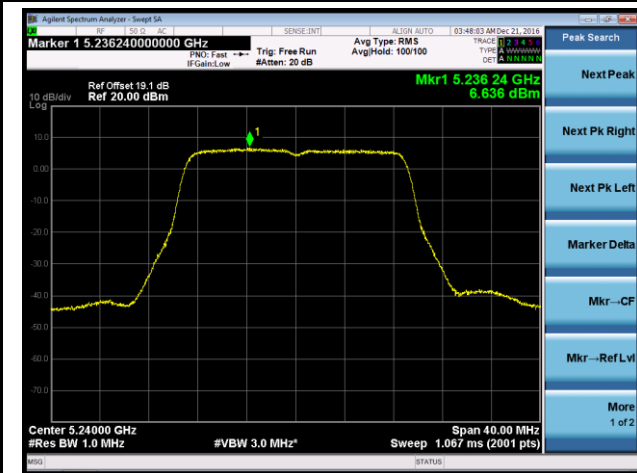

Channel 151 (5755MHz)

Channel 159 (5795MHz)

802.11ac-VHT20 Power Spectral Density - Ant 1 / Ant 0 + 1 + 2 + 3

Channel 36 (5180MHz)

Channel 44 (5220MHz)

Channel 48 (5240MHz)

Channel 149 (5745MHz)

Channel 157 (5785MHz)