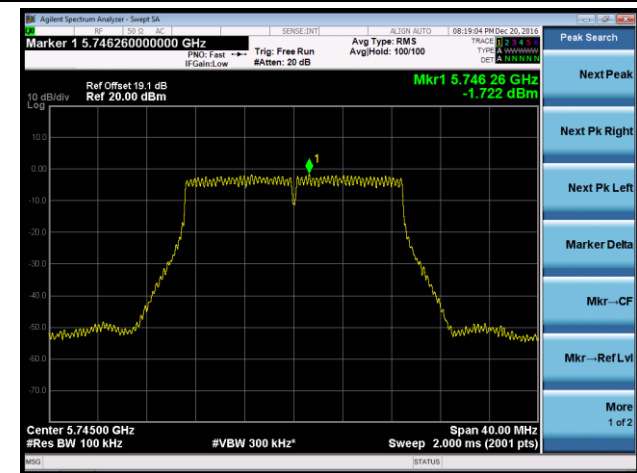

Channel 36 (5180MHz)

Channel 44 (5220MHz)

Channel 48 (5240MHz)

Channel 149 (5745MHz)

Channel 157 (5785MHz)

Channel 165 (5825MHz)

802.11ac-VHT40 Power Spectral Density - Ant 0 / Ant 0 + 1 + 2 + 3

Channel 38 (5190MHz)

Channel 46 (5230MHz)

Channel 151 (5755MHz)

Channel 159 (5795MHz)

802.11ac-VHT80 Power Spectral Density - Ant 0 / Ant 0 + 1 + 2 + 3

Channel 42 (5210MHz)

Channel 155 (5775MHz)

802.11a Power Spectral Density - Ant 1 / Ant 0 + 1 + 2 + 3