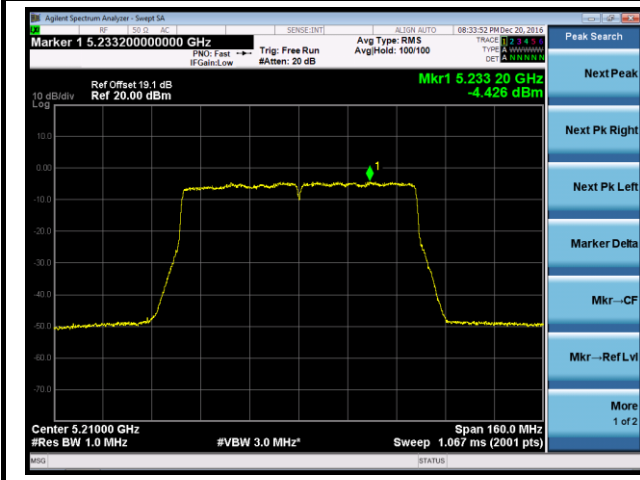

Channel 46 (5230MHz)

Channel 151 (5755MHz)

Channel 159 (5795MHz)

802.11ac-VHT80 Power Spectral Density - Ant 0 / Ant 0 + 1 + 2 + 3

Channel 42 (5210MHz)

Channel 155 (5775MHz)

802.11a Power Spectral Density - Ant 1 / Ant 0 + 1 + 2 + 3