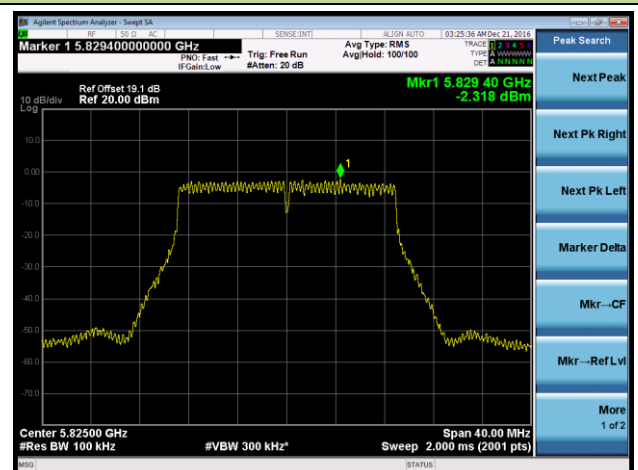

Channel 44 (5220MHz)

Channel 48 (5240MHz)

Channel 149 (5745MHz)

Channel 157 (5785MHz)

Channel 165 (5825MHz)

802.11n-HT40 Power Spectral Density - Ant 1 / Ant 0 + 1 + 2 + 3

Channel 38 (5190MHz)

Channel 46 (5230MHz)

Channel 151 (5755MHz)

Channel 159 (5795MHz)

802.11ac-VHT20 Power Spectral Density - Ant 1 / Ant 0 + 1 + 2 + 3

Channel 36 (5180MHz)

Channel 44 (5220MHz)

Channel 48 (5240MHz)

Channel 149 (5745MHz)

Channel 157 (5785MHz)