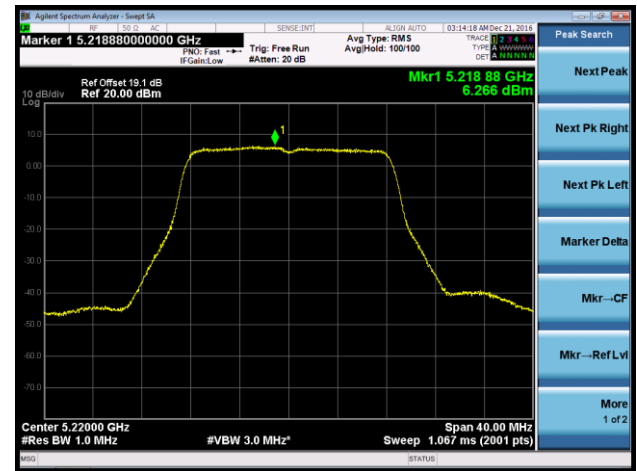

Channel 44 (5220MHz)