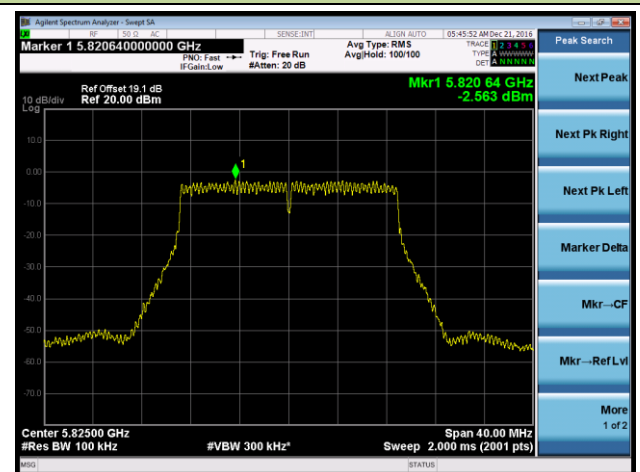

Channel 36 (5180MHz)

Channel 44 (5220MHz)

Channel 48 (5240MHz)

Channel 149 (5745MHz)

Channel 157 (5785MHz)

Channel 165 (5825MHz)

802.11ac-VHT40 Power Spectral Density - Ant 2 / Ant 0 + 1 + 2 + 3

Channel 38 (5190MHz)