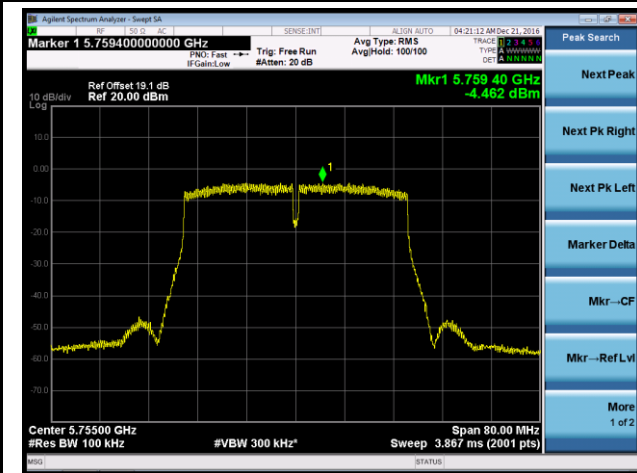

802.11n-HT40 Power Spectral Density - Ant 2 / Ant 0 + 1 + 2 + 3

Channel 38 (5190MHz)

Channel 46 (5230MHz)

Channel 151 (5755MHz)

Channel 159 (5795MHz)

802.11ac-VHT20 Power Spectral Density - Ant 2 / Ant 0 + 1 + 2 + 3