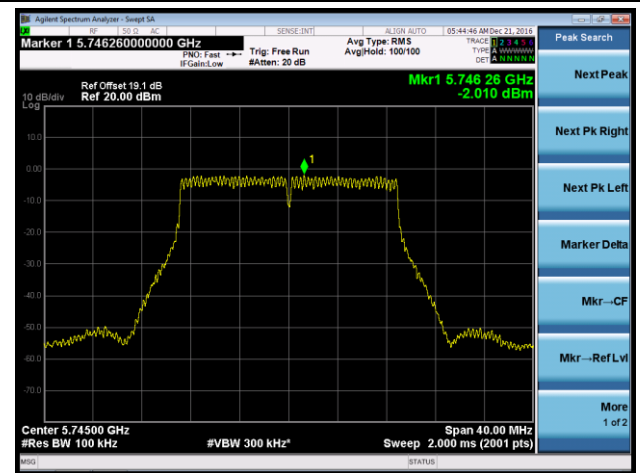

Channel 36 (5180MHz)

Channel 44 (5220MHz)

Channel 48 (5240MHz)

Channel 149 (5745MHz)

Channel 157 (5785MHz)

Channel 165 (5825MHz)

802.11ac-VHT40 Power Spectral Density - Ant 2 / Ant 0 + 1 + 2 + 3

Channel 38 (5190MHz)