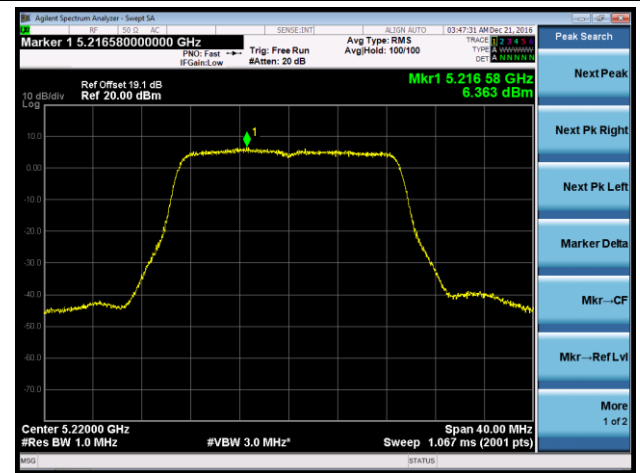

Channel 151 (5755MHz)

Channel 159 (5795MHz)

802.11ac-VHT20 Power Spectral Density - Ant 1 / Ant 0 + 1 + 2 + 3

Channel 36 (5180MHz)

Channel 44 (5220MHz)

Channel 48 (5240MHz)

Channel 149 (5745MHz)

Channel 157 (5785MHz)