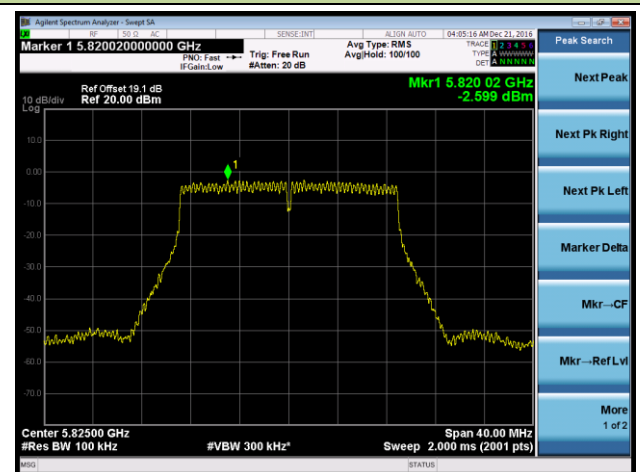

Channel 165 (5825MHz)

802.11n-HT20 Power Spectral Density - Ant 2 / Ant 0 + 1 + 2 + 3

Channel 36 (5180MHz)

Channel 44 (5220MHz)

Channel 48 (5240MHz)

Channel 149 (5745MHz)

Channel 157 (5785MHz)

Channel 165 (5825MHz)