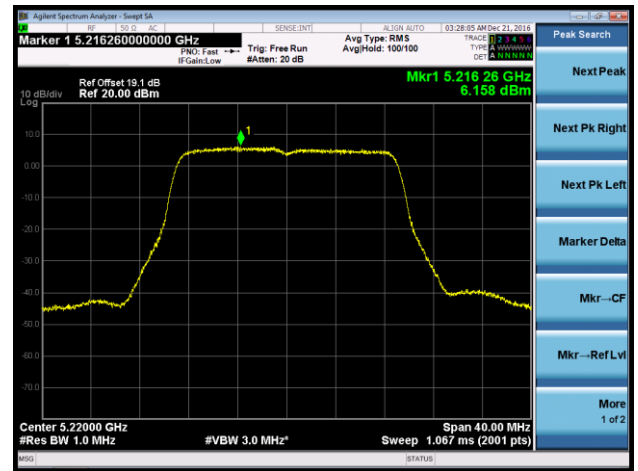

Channel 44 (5220MHz)