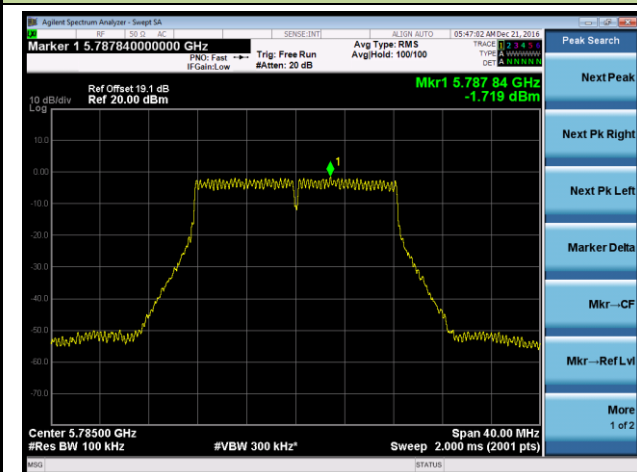

Channel 42 (5210MHz)

Channel 155 (5775MHz)

802.11a Power Spectral Density - Ant 2 / Ant 0 + 1 + 2 + 3

Channel 36 (5180MHz)

Channel 44 (5220MHz)

Channel 48 (5240MHz)

Channel 149 (5745MHz)

Channel 157 (5785MHz)