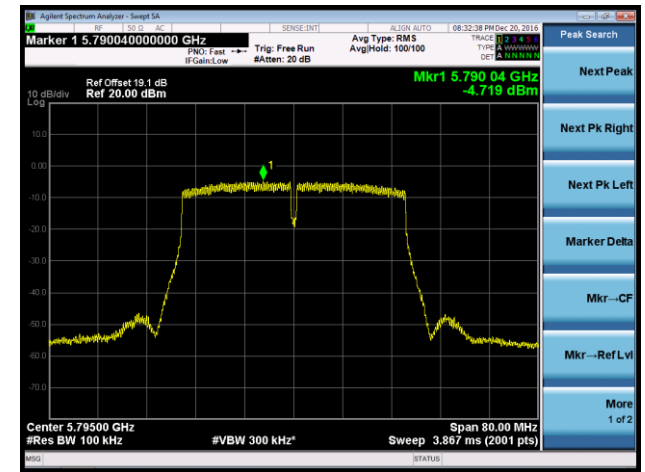

Channel 36 (5180MHz)

Channel 44 (5220MHz)

Channel 48 (5240MHz)

Channel 149 (5745MHz)

Channel 157 (5785MHz)

Channel 165 (5825MHz)

802.11ac-VHT40 Power Spectral Density - Ant 0 / Ant 0 + 1 + 2 + 3

Channel 38 (5190MHz)

Channel 46 (5230MHz)

Channel 151 (5755MHz)

Channel 159 (5795MHz)

802.11ac-VHT80 Power Spectral Density - Ant 0 / Ant 0 + 1 + 2 + 3

Channel 42 (5210MHz)

Channel 155 (5775MHz)

802.11a Power Spectral Density - Ant 1 / Ant 0 + 1 + 2 + 3