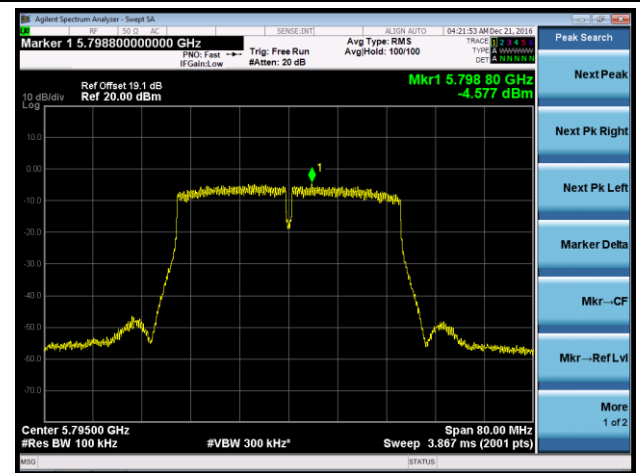

802.11n-HT40 Power Spectral Density - Ant 2 / Ant 0 + 1 + 2 + 3

Channel 38 (5190MHz)

Channel 46 (5230MHz)

Channel 151 (5755MHz)

Channel 159 (5795MHz)

802.11ac-VHT20 Power Spectral Density - Ant 2 / Ant 0 + 1 + 2 + 3