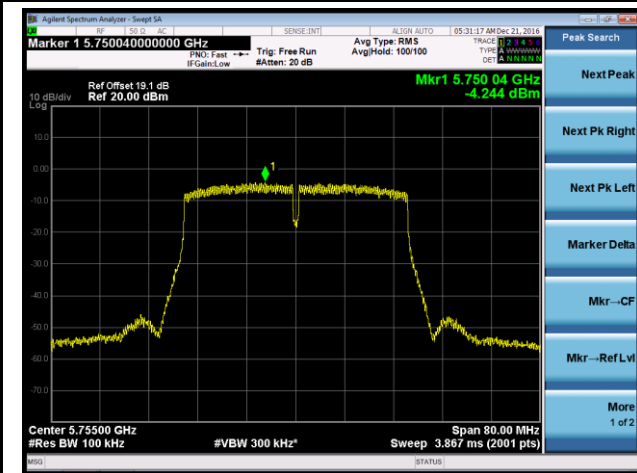

Channel 151 (5755MHz)