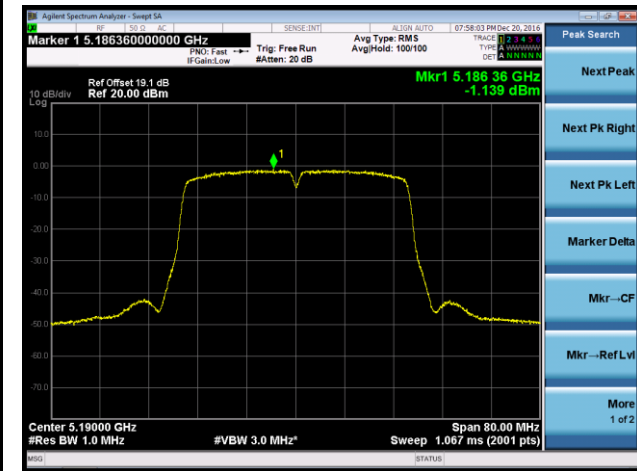

802.11n-HT40 Power Spectral Density - Ant 0 / Ant 0 + 1 + 2 + 3

Channel 38 (5190MHz)

Channel 46 (5230MHz)

Channel 151 (5755MHz)

Channel 159 (5795MHz)

802.11ac-VHT20 Power Spectral Density - Ant 0 / Ant 0 + 1 + 2 + 3

Channel 36 (5180MHz)

Channel 44 (5220MHz)

Channel 48 (5240MHz)

Channel 149 (5745MHz)

Channel 157 (5785MHz)

Channel 165 (5825MHz)

802.11ac-VHT40 Power Spectral Density - Ant 0 / Ant 0 + 1 + 2 + 3

Channel 38 (5190MHz)