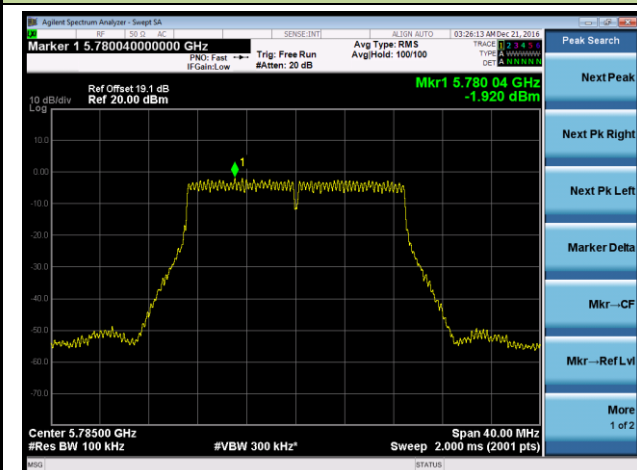

Channel 44 (5220MHz)

Channel 48 (5240MHz)

Channel 149 (5745MHz)

Channel 157 (5785MHz)

Channel 165 (5825MHz)

802.11n-HT40 Power Spectral Density - Ant 1 / Ant 0 + 1 + 2 + 3

Channel 38 (5190MHz)

Channel 46 (5230MHz)

Channel 151 (5755MHz)

Channel 159 (5795MHz)

802.11ac-VHT20 Power Spectral Density - Ant 1 / Ant 0 + 1 + 2 + 3

Channel 36 (5180MHz)

Channel 44 (5220MHz)

Channel 48 (5240MHz)

Channel 149 (5745MHz)

Channel 157 (5785MHz)