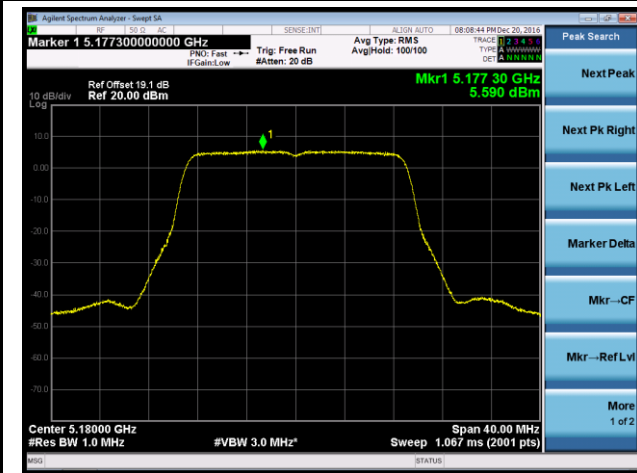

802.11n-HT40 Power Spectral Density - Ant 0 / Ant 0 + 1 + 2 + 3

Channel 38 (5190MHz)

Channel 46 (5230MHz)

Channel 151 (5755MHz)

Channel 159 (5795MHz)

802.11ac-VHT20 Power Spectral Density - Ant 0 / Ant 0 + 1 + 2 + 3

Channel 36 (5180MHz)

Channel 44 (5220MHz)

Channel 48 (5240MHz)

Channel 149 (5745MHz)

Channel 157 (5785MHz)

Channel 165 (5825MHz)

802.11ac-VHT40 Power Spectral Density - Ant 0 / Ant 0 + 1 + 2 + 3

Channel 38 (5190MHz)