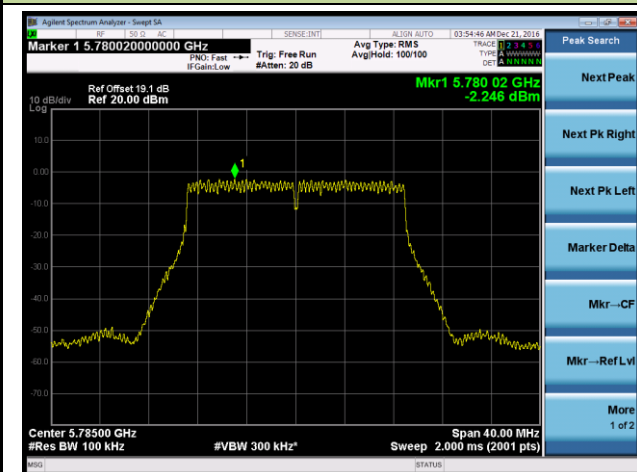

Channel 151 (5755MHz)

Channel 159 (5795MHz)

802.11ac-VHT20 Power Spectral Density - Ant 1 / Ant 0 + 1 + 2 + 3

Channel 36 (5180MHz)

Channel 44 (5220MHz)

Channel 48 (5240MHz)

Channel 149 (5745MHz)

Channel 157 (5785MHz)

Channel 165 (5825MHz)

802.11ac-VHT40 Power Spectral Density - Ant 1 / Ant 0 + 1 + 2 + 3

Channel 38 (5190MHz)

Channel 46 (5230MHz)

Channel 151 (5755MHz)

Channel 159 (5795MHz)

802.11ac-VHT80 Power Spectral Density - Ant 1 / Ant 0 + 1 + 2 + 3