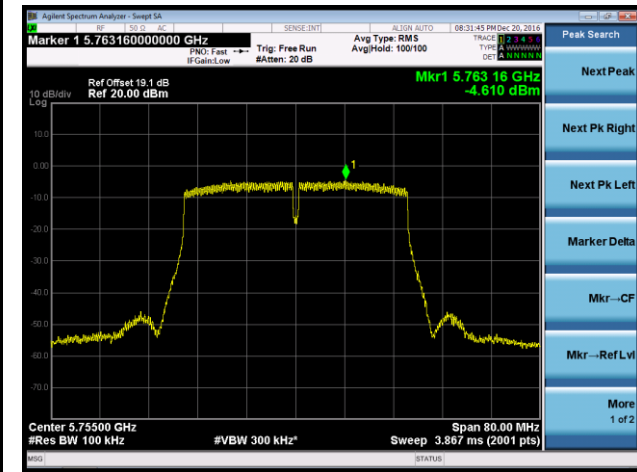

Channel 36 (5180MHz)

Channel 44 (5220MHz)

Channel 48 (5240MHz)

Channel 149 (5745MHz)

Channel 157 (5785MHz)

Channel 165 (5825MHz)

802.11ac-VHT40 Power Spectral Density - Ant 0 / Ant 0 + 1 + 2 + 3

Channel 38 (5190MHz)

Channel 46 (5230MHz)

Channel 151 (5755MHz)

Channel 159 (5795MHz)

802.11ac-VHT80 Power Spectral Density - Ant 0 / Ant 0 + 1 + 2 + 3

Channel 42 (5210MHz)

Channel 155 (5775MHz)

802.11a Power Spectral Density - Ant 1 / Ant 0 + 1 + 2 + 3