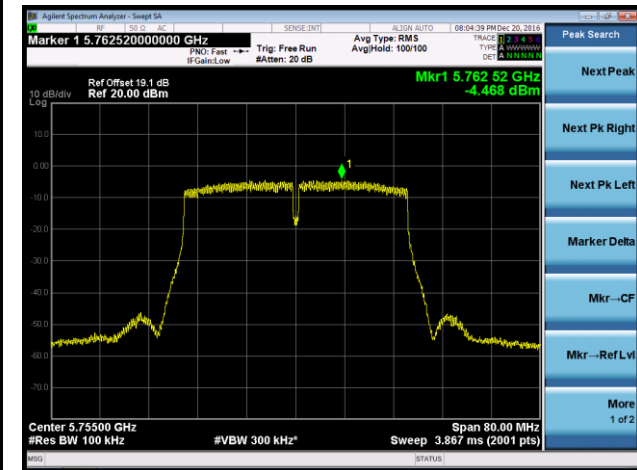

802.11n-HT40 Power Spectral Density - Ant 0 / Ant 0 + 1 + 2 + 3

Channel 38 (5190MHz)

Channel 46 (5230MHz)

Channel 151 (5755MHz)

Channel 159 (5795MHz)

802.11ac-VHT20 Power Spectral Density - Ant 0 / Ant 0 + 1 + 2 + 3