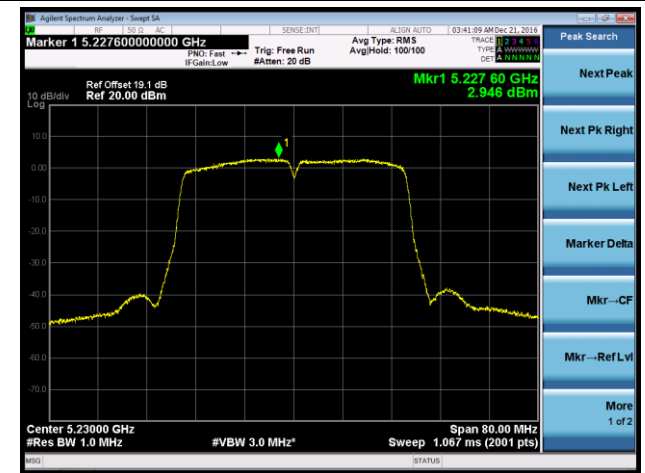

Channel 165 (5825MHz)

802.11ac-VHT40 Power Spectral Density - Ant 1 / Ant 0 + 1 + 2 + 3

Channel 38 (5190MHz)

Channel 46 (5230MHz)

Channel 151 (5755MHz)

Channel 159 (5795MHz)

802.11ac-VHT80 Power Spectral Density - Ant 1 / Ant 0 + 1 + 2 + 3