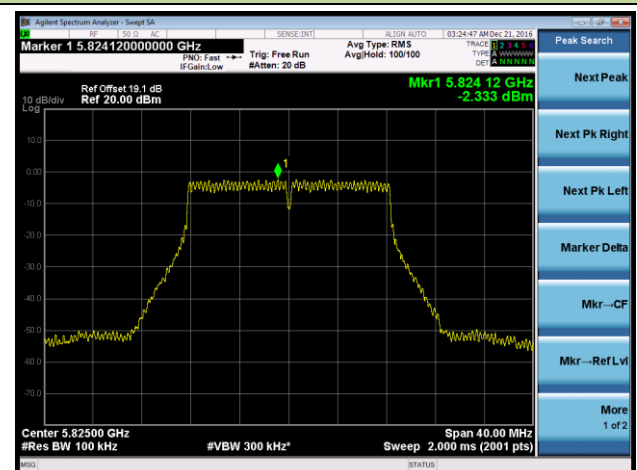

Channel 36 (5180MHz)

Channel 44 (5220MHz)

Channel 48 (5240MHz)

Channel 149 (5745MHz)

Channel 157 (5785MHz)

Channel 165 (5825MHz)

802.11n-HT20 Power Spectral Density - Ant 1 / Ant 0 + 1 + 2 + 3

Channel 36 (5180MHz)