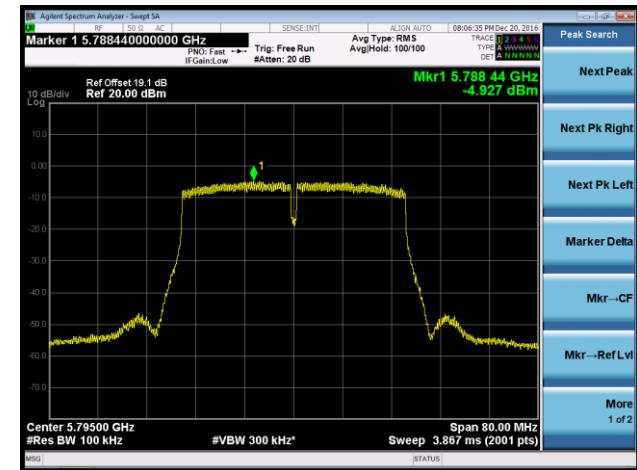

802.11n-HT40 Power Spectral Density - Ant 0 / Ant 0 + 1 + 2 + 3

Channel 38 (5190MHz)

Channel 46 (5230MHz)

Channel 151 (5755MHz)

Channel 159 (5795MHz)

802.11ac-VHT20 Power Spectral Density - Ant 0 / Ant 0 + 1 + 2 + 3