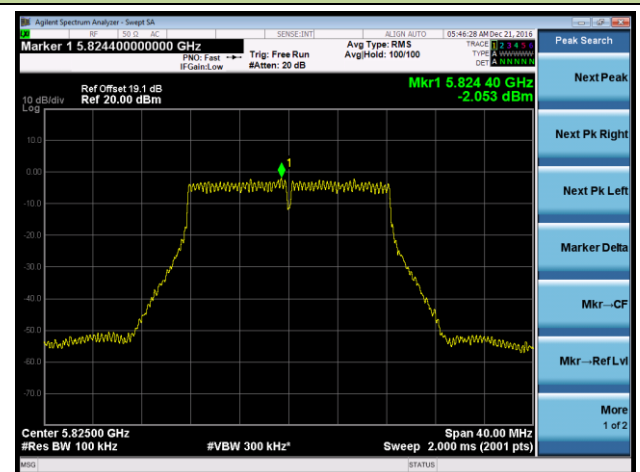

Channel 165 (5825MHz)