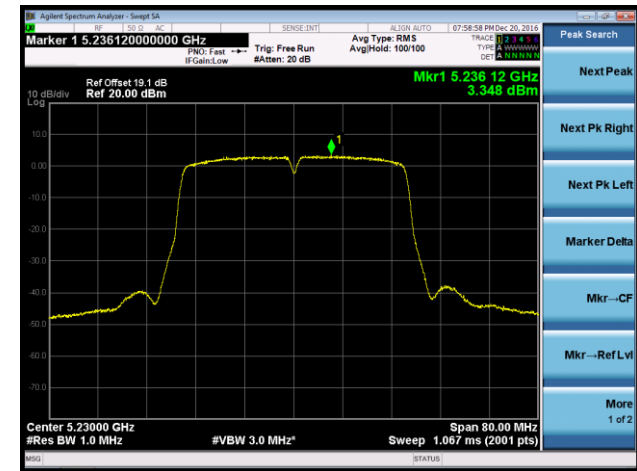

802.11n-HT40 Power Spectral Density - Ant 0 / Ant 0 + 1 + 2 + 3

Channel 38 (5190MHz)

Channel 46 (5230MHz)

Channel 151 (5755MHz)

Channel 159 (5795MHz)

802.11ac-VHT20 Power Spectral Density - Ant 0 / Ant 0 + 1 + 2 + 3

Channel 36 (5180MHz)

Channel 44 (5220MHz)

Channel 48 (5240MHz)

Channel 149 (5745MHz)

Channel 157 (5785MHz)

Channel 165 (5825MHz)

802.11ac-VHT40 Power Spectral Density - Ant 0 / Ant 0 + 1 + 2 + 3

Channel 38 (5190MHz)