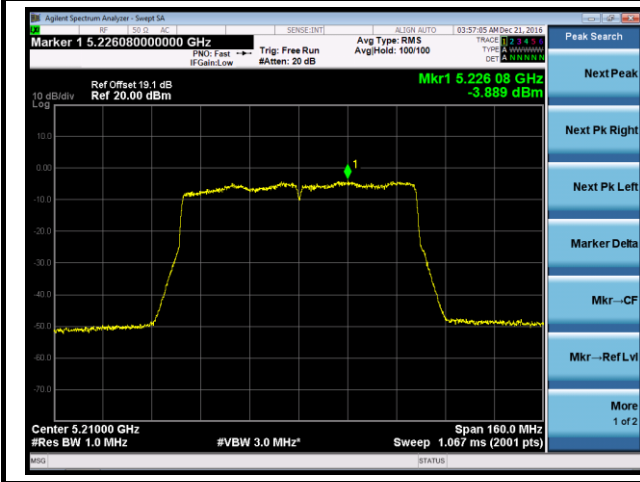

802.11ac-VHT80 Power Spectral Density - Ant 1 / Ant 0 + 1 + 2 + 3

Channel 42 (5210MHz)