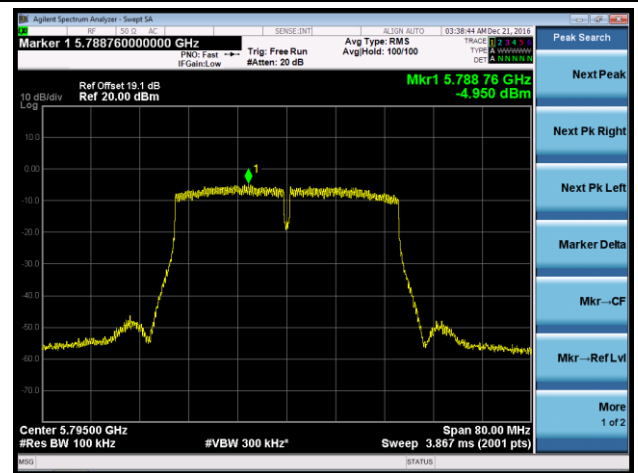

Channel 159 (5795MHz)