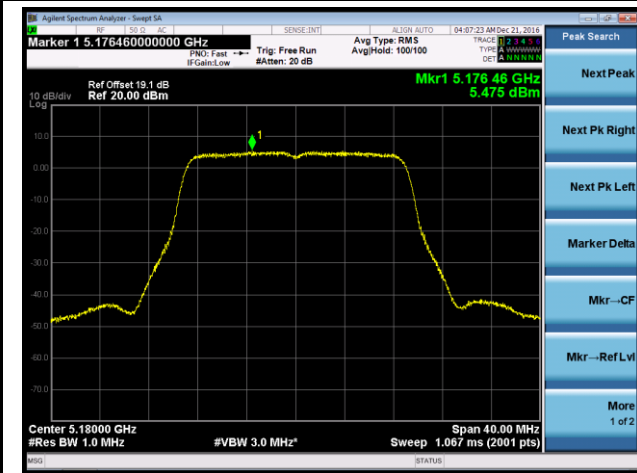

802.11n-HT20 Power Spectral Density - Ant 2 / Ant 0 + 1 + 2 + 3

Channel 36 (5180MHz)