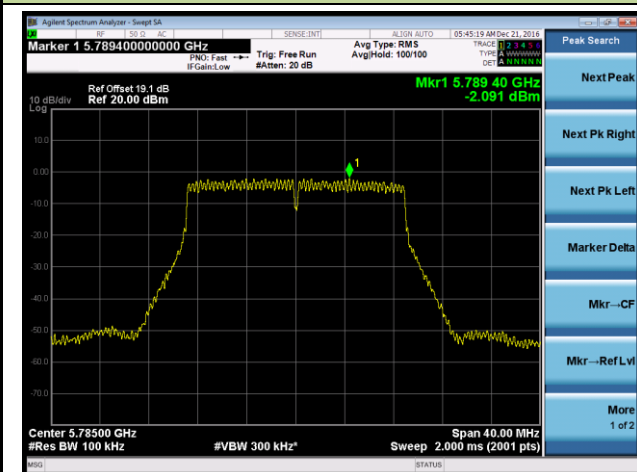

Channel 36 (5180MHz)

Channel 44 (5220MHz)

Channel 48 (5240MHz)

Channel 149 (5745MHz)

Channel 157 (5785MHz)

Channel 165 (5825MHz)

802.11ac-VHT40 Power Spectral Density - Ant 2 / Ant 0 + 1 + 2 + 3

Channel 38 (5190MHz)