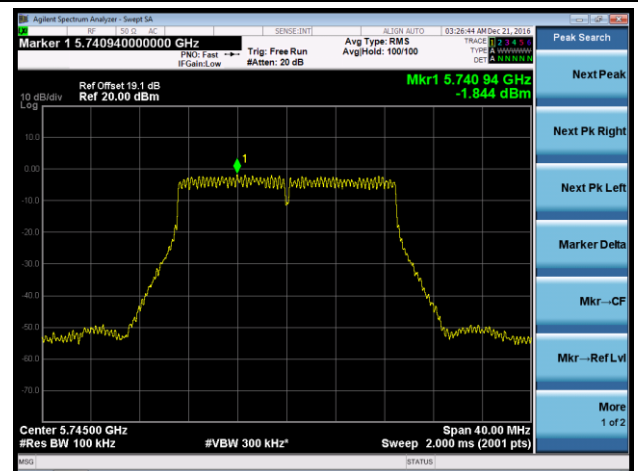

Channel 149 (5745MHz)