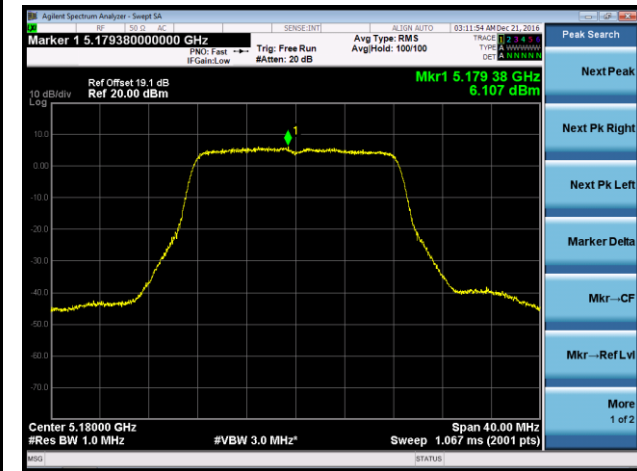

802.11a Power Spectral Density - Ant 1 / Ant 0 + 1 + 2 + 3

Channel 36 (5180MHz)