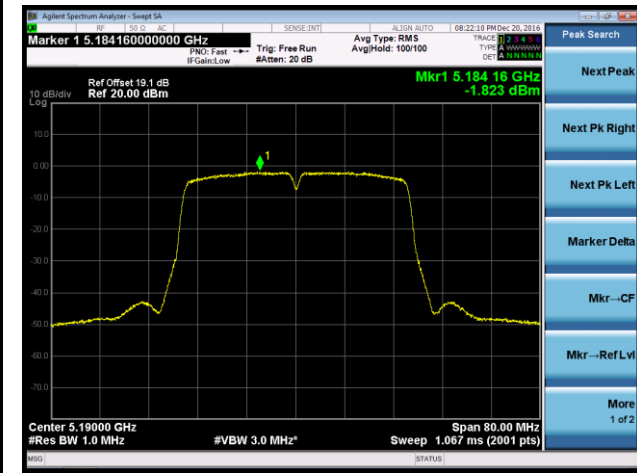

Channel 36 (5180MHz)

Channel 44 (5220MHz)

Channel 48 (5240MHz)

Channel 149 (5745MHz)

Channel 157 (5785MHz)

Channel 165 (5825MHz)

802.11ac-VHT40 Power Spectral Density - Ant 0 / Ant 0 + 1 + 2 + 3

Channel 38 (5190MHz)

Channel 46 (5230MHz)

Channel 151 (5755MHz)

Channel 159 (5795MHz)

802.11ac-VHT80 Power Spectral Density - Ant 0 / Ant 0 + 1 + 2 + 3

Channel 42 (5210MHz)

Channel 155 (5775MHz)

802.11a Power Spectral Density - Ant 1 / Ant 0 + 1 + 2 + 3