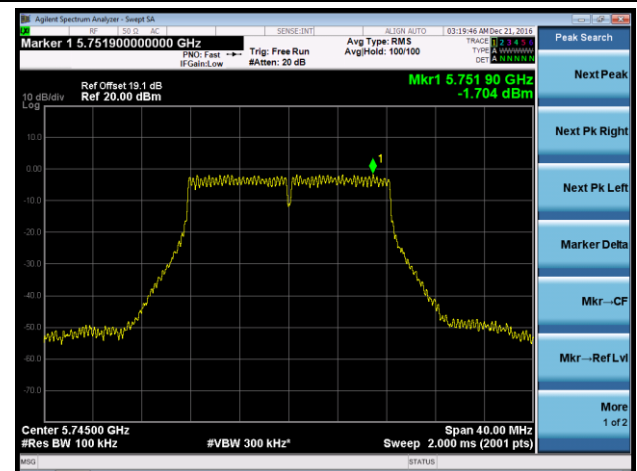

Channel 36 (5180MHz)

Channel 44 (5220MHz)

Channel 48 (5240MHz)

Channel 149 (5745MHz)

Channel 157 (5785MHz)

Channel 165 (5825MHz)

802.11n-HT20 Power Spectral Density - Ant 1 / Ant 0 + 1 + 2 + 3

Channel 36 (5180MHz)