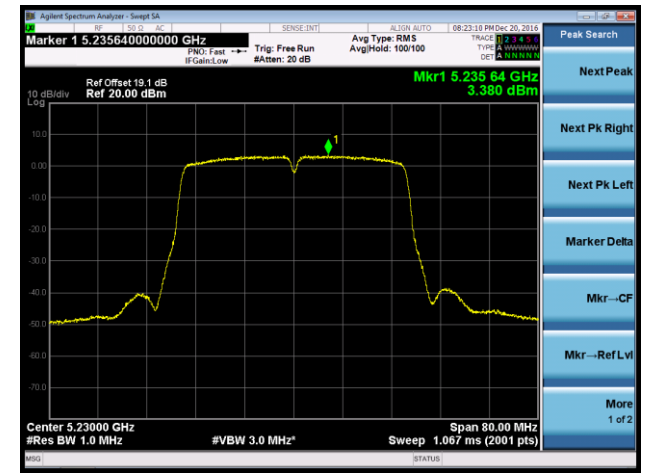

Channel 36 (5180MHz)

Channel 44 (5220MHz)

Channel 48 (5240MHz)

Channel 149 (5745MHz)

Channel 157 (5785MHz)

Channel 165 (5825MHz)

802.11ac-VHT40 Power Spectral Density - Ant 0 / Ant 0 + 1 + 2 + 3

Channel 38 (5190MHz)

Channel 46 (5230MHz)

Channel 151 (5755MHz)

Channel 159 (5795MHz)

802.11ac-VHT80 Power Spectral Density - Ant 0 / Ant 0 + 1 + 2 + 3

Channel 42 (5210MHz)

Channel 155 (5775MHz)

802.11a Power Spectral Density - Ant 1 / Ant 0 + 1 + 2 + 3