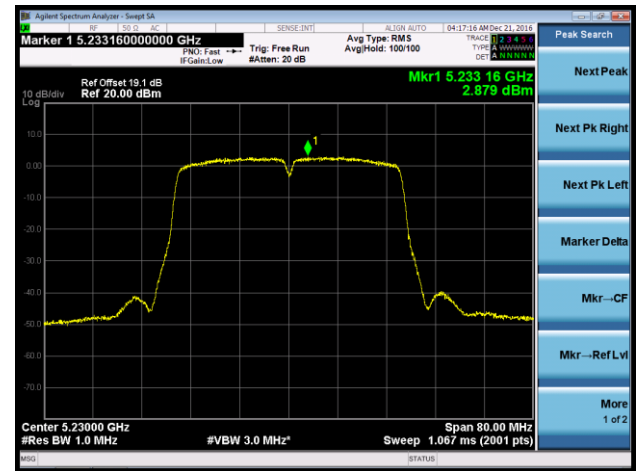

Channel 46 (5230MHz)