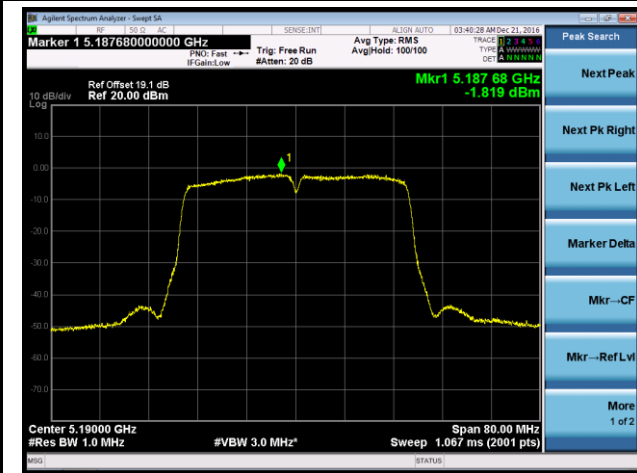

Channel 151 (5755MHz)

Channel 159 (5795MHz)

802.11ac-VHT20 Power Spectral Density - Ant 1 / Ant 0 + 1 + 2 + 3

Channel 36 (5180MHz)

Channel 44 (5220MHz)

Channel 48 (5240MHz)

Channel 149 (5745MHz)

Channel 157 (5785MHz)

Channel 165 (5825MHz)

802.11ac-VHT40 Power Spectral Density - Ant 1 / Ant 0 + 1 + 2 + 3

Channel 38 (5190MHz)

Channel 46 (5230MHz)

Channel 151 (5755MHz)

Channel 159 (5795MHz)

802.11ac-VHT80 Power Spectral Density - Ant 1 / Ant 0 + 1 + 2 + 3