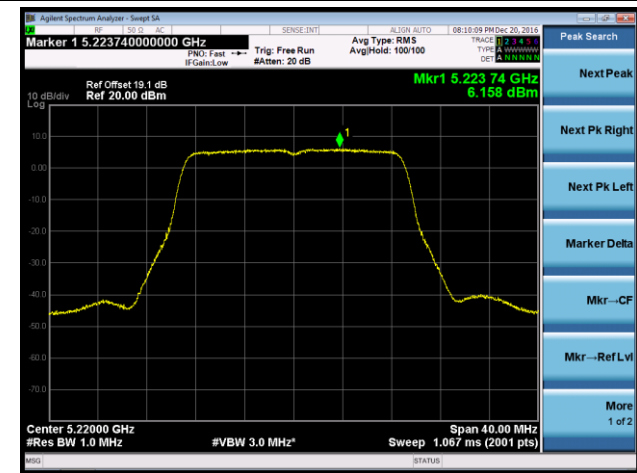

Channel 44 (5220MHz)