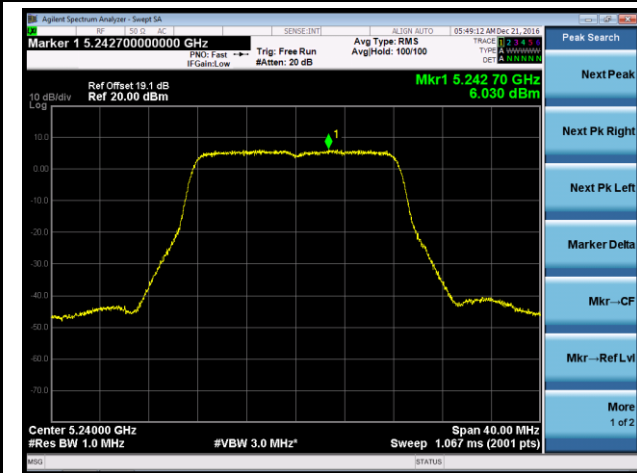

Channel 42 (5210MHz)

Channel 155 (5775MHz)

802.11a Power Spectral Density - Ant 2 / Ant 0 + 1 + 2 + 3

Channel 36 (5180MHz)

Channel 44 (5220MHz)

Channel 48 (5240MHz)

Channel 149 (5745MHz)

Channel 157 (5785MHz)