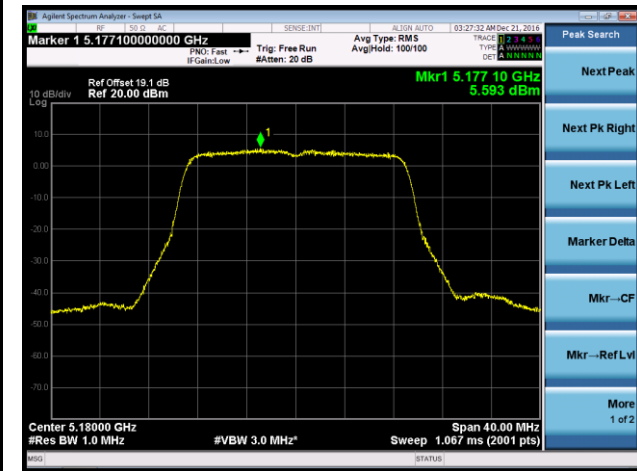

Channel 36 (5180MHz)

Channel 44 (5220MHz)

Channel 48 (5240MHz)

Channel 149 (5745MHz)

Channel 157 (5785MHz)

Channel 165 (5825MHz)

802.11n-HT20 Power Spectral Density - Ant 1 / Ant 0 + 1 + 2 + 3

Channel 36 (5180MHz)