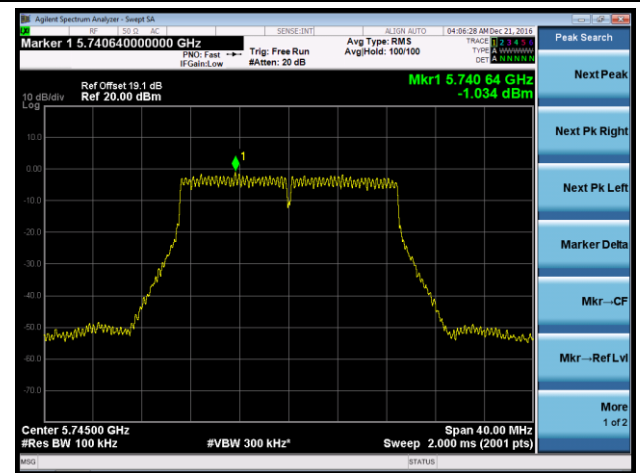

Channel 165 (5825MHz)

802.11n-HT20 Power Spectral Density - Ant 2 / Ant 0 + 1 + 2 + 3

Channel 36 (5180MHz)

Channel 44 (5220MHz)

Channel 48 (5240MHz)

Channel 149 (5745MHz)

Channel 157 (5785MHz)

Channel 165 (5825MHz)