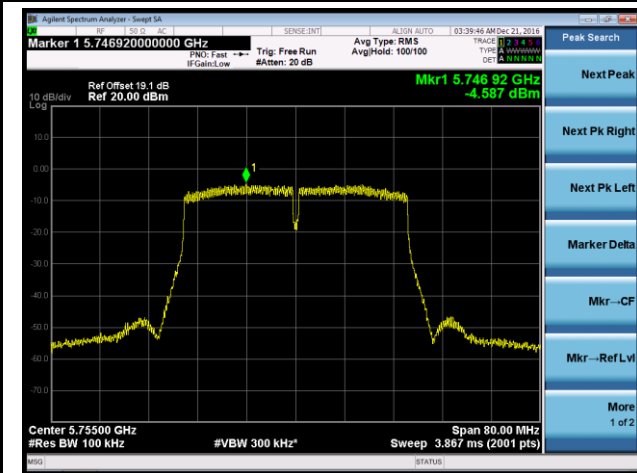

Channel 165 (5825MHz)

802.11ac-VHT40 Power Spectral Density - Ant 1 / Ant 0 + 1 + 2 + 3

Channel 38 (5190MHz)

Channel 46 (5230MHz)

Channel 151 (5755MHz)

Channel 159 (5795MHz)

802.11ac-VHT80 Power Spectral Density - Ant 1 / Ant 0 + 1 + 2 + 3