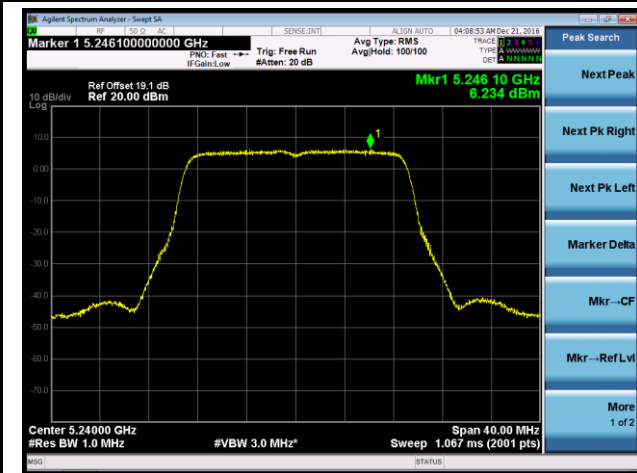

Channel 165 (5825MHz)

802.11n-HT20 Power Spectral Density - Ant 2 / Ant 0 + 1 + 2 + 3

Channel 36 (5180MHz)

Channel 44 (5220MHz)

Channel 48 (5240MHz)

Channel 149 (5745MHz)

Channel 157 (5785MHz)

Channel 165 (5825MHz)