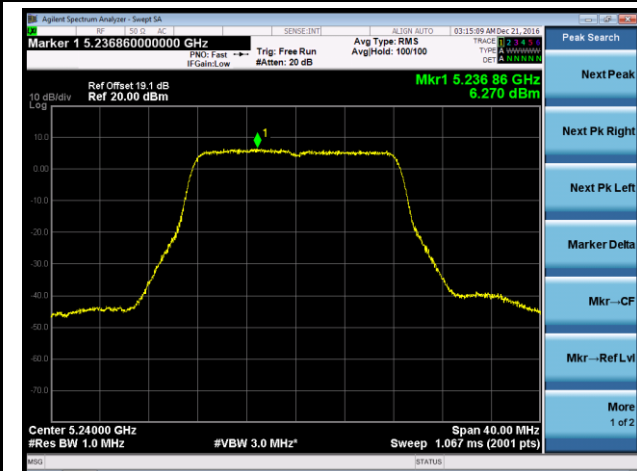

Channel 48 (5240MHz)