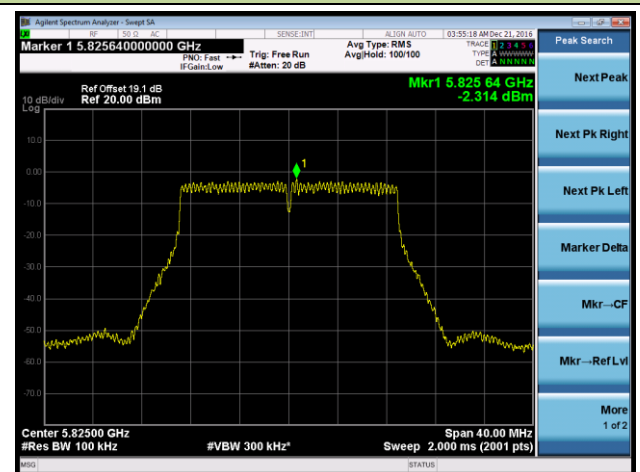

Channel 165 (5825MHz)