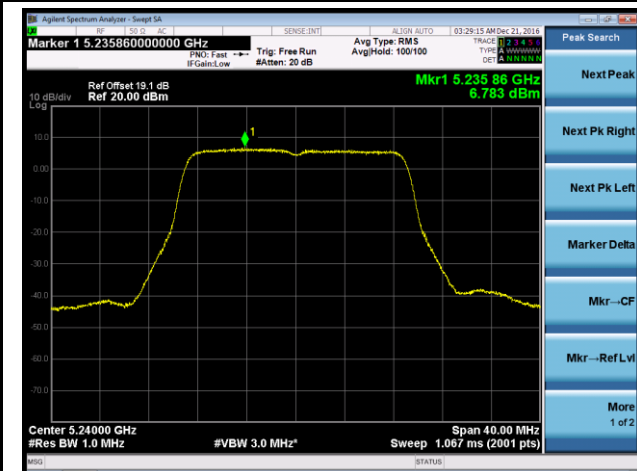

Channel 48 (5240MHz)