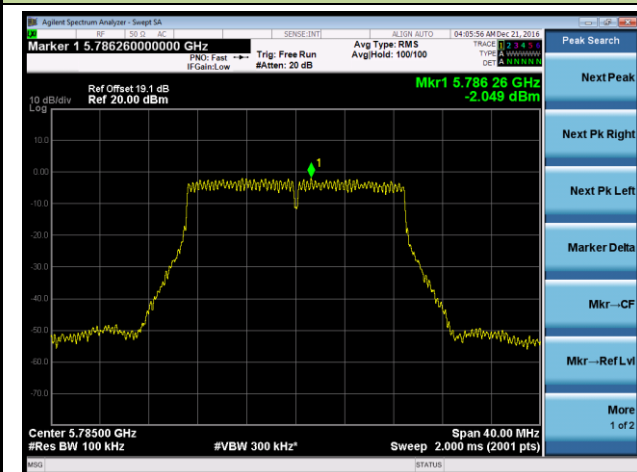

Channel 165 (5825MHz)

802.11n-HT20 Power Spectral Density - Ant 2 / Ant 0 + 1 + 2 + 3

Channel 36 (5180MHz)

Channel 44 (5220MHz)

Channel 48 (5240MHz)

Channel 149 (5745MHz)

Channel 157 (5785MHz)

Channel 165 (5825MHz)