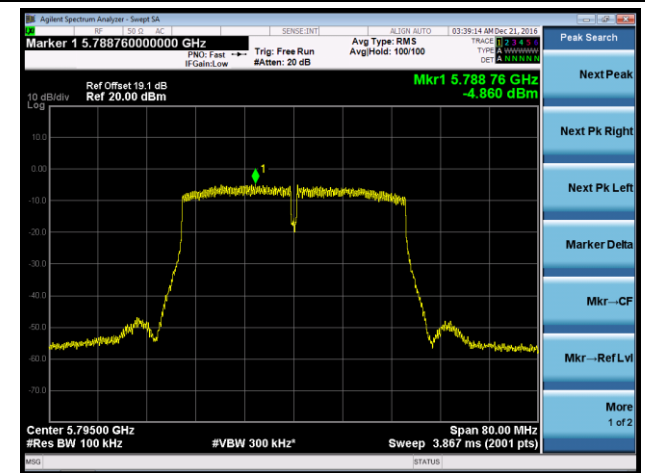

Channel 165 (5825MHz)

802.11ac-VHT40 Power Spectral Density - Ant 1 / Ant 0 + 1 + 2 + 3

Channel 38 (5190MHz)

Channel 46 (5230MHz)

Channel 151 (5755MHz)

Channel 159 (5795MHz)

802.11ac-VHT80 Power Spectral Density - Ant 1 / Ant 0 + 1 + 2 + 3