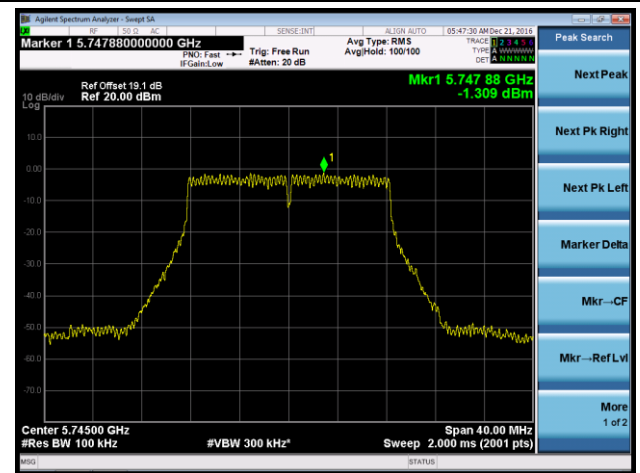

Channel 42 (5210MHz)

Channel 155 (5775MHz)

802.11a Power Spectral Density - Ant 2 / Ant 0 + 1 + 2 + 3

Channel 36 (5180MHz)

Channel 44 (5220MHz)

Channel 48 (5240MHz)

Channel 149 (5745MHz)

Channel 157 (5785MHz)