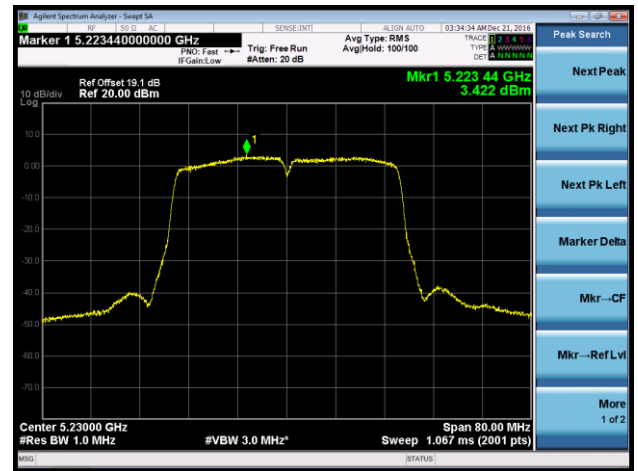

Channel 44 (5220MHz)

Channel 48 (5240MHz)

Channel 149 (5745MHz)

Channel 157 (5785MHz)

Channel 165 (5825MHz)

802.11n-HT40 Power Spectral Density - Ant 1 / Ant 0 + 1 + 2 + 3

Channel 38 (5190MHz)

Channel 46 (5230MHz)