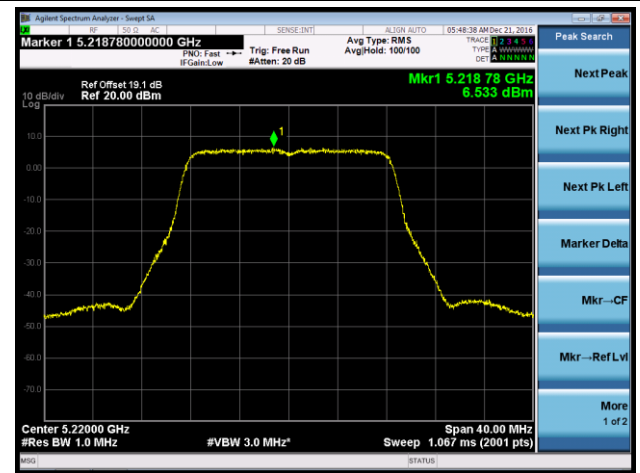

Channel 42 (5210MHz)

Channel 155 (5775MHz)

802.11a Power Spectral Density - Ant 2 / Ant 0 + 1 + 2 + 3

Channel 36 (5180MHz)

Channel 44 (5220MHz)

Channel 48 (5240MHz)

Channel 149 (5745MHz)

Channel 157 (5785MHz)