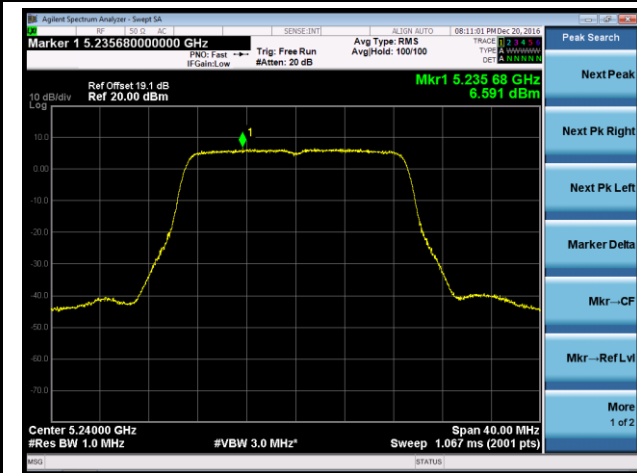

Channel 48 (5240MHz)