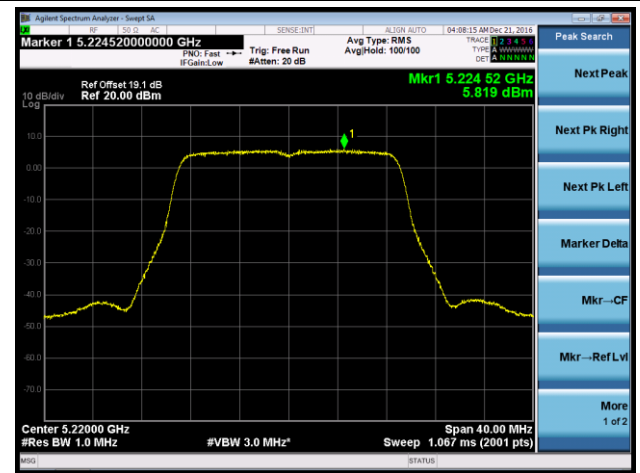

Channel 165 (5825MHz)

802.11n-HT20 Power Spectral Density - Ant 2 / Ant 0 + 1 + 2 + 3

Channel 36 (5180MHz)

Channel 44 (5220MHz)

Channel 48 (5240MHz)

Channel 149 (5745MHz)

Channel 157 (5785MHz)

Channel 165 (5825MHz)