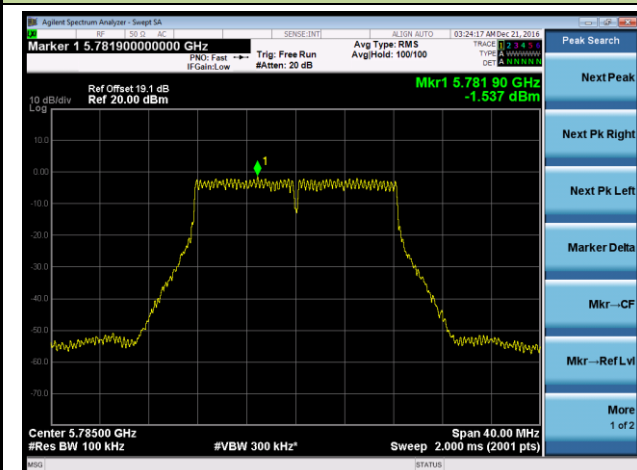

Channel 36 (5180MHz)

Channel 44 (5220MHz)

Channel 48 (5240MHz)

Channel 149 (5745MHz)

Channel 157 (5785MHz)

Channel 165 (5825MHz)

802.11n-HT20 Power Spectral Density - Ant 1 / Ant 0 + 1 + 2 + 3

Channel 36 (5180MHz)