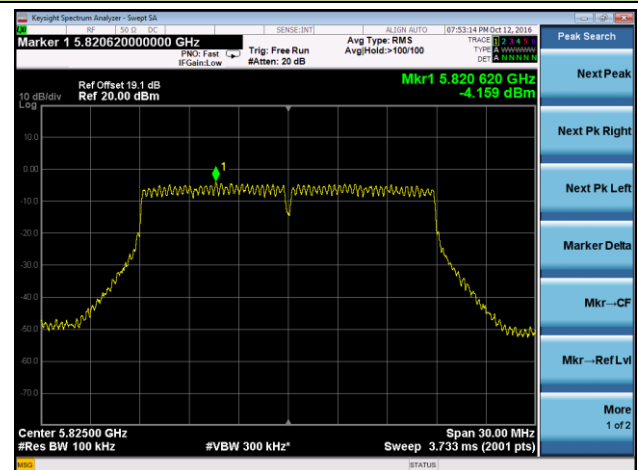

## 802.11n-HT20 Power Spectral Density - Ant 2 / Ant 0 + 1 + 2 + 3

Channel 36 (5180MHz)

Channel 44 (5220MHz)

Channel 48 (5240MHz)

Channel 149 (5745MHz)

Channel 157 (5785MHz)

Channel 165 (5825MHz)

802.11n-HT40 Power Spectral Density - Ant 2 / Ant 0 + 1 + 2 + 3