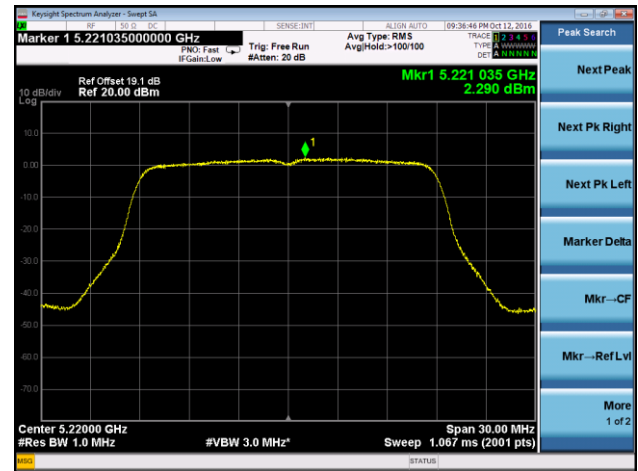

Channel 38 (5190MHz)

Channel 46 (5230MHz)

Channel 151 (5755MHz)

Channel 159 (5795MHz)

802.11ac-VHT20 Power Spectral Density - Ant 3 / Ant 0 + 1 + 2 + 3

Channel 36 (5180MHz)

Channel 44 (5220MHz)

Channel 48 (5240MHz)

Channel 149 (5745MHz)

Channel 157 (5785MHz)

Channel 165 (5825MHz)