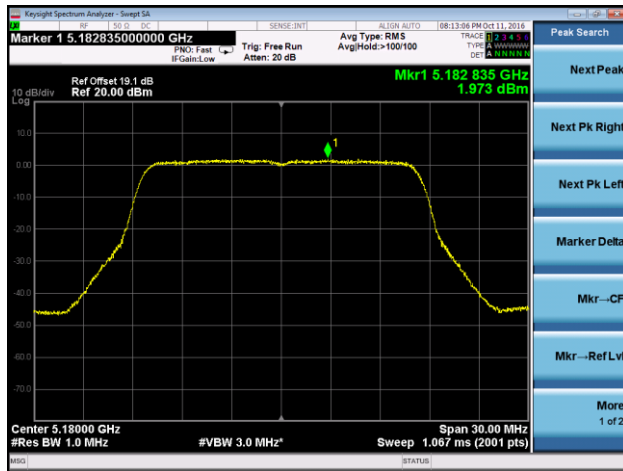

802.11ac-VHT80 Power Spectral Density - Ant 1 / Ant 0 + 1 + 2 + 3

Channel 42 (5210MHz)

Channel 155 (5775MHz)

## 802.11a Power Spectral Density - Ant 2 / Ant 0 + 1 + 2 + 3

Channel 36 (5180MHz)

Channel 44 (5220MHz)

Channel 48 (5240MHz)

Channel 149 (5745MHz)

Channel 157 (5785MHz)

Channel 165 (5825MHz)