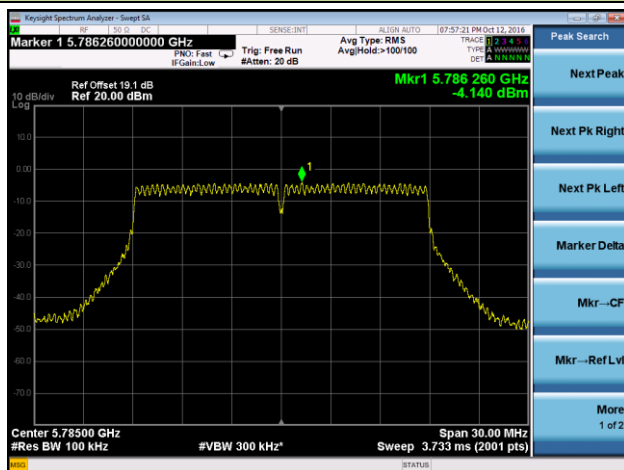

802.11n-HT20 Power Spectral Density - Ant 1 / Ant 0 + 1 + 2 + 3

Channel 36 (5180MHz)

Channel 44 (5220MHz)

Channel 48 (5240MHz)

Channel 149 (5745MHz)

Channel 157 (5785MHz)

Channel 165 (5825MHz)

802.11n-HT40 Power Spectral Density - Ant 1 / Ant 0 + 1 + 2 + 3

Channel 38 (5190MHz)

Channel 46 (5230MHz)

Channel 151 (5755MHz)

Channel 159 (5795MHz)

802.11ac-VHT20 Power Spectral Density - Ant 1 / Ant 0 + 1 + 2 + 3

Channel 36 (5180MHz)

Channel 44 (5220MHz)

Channel 48 (5240MHz)