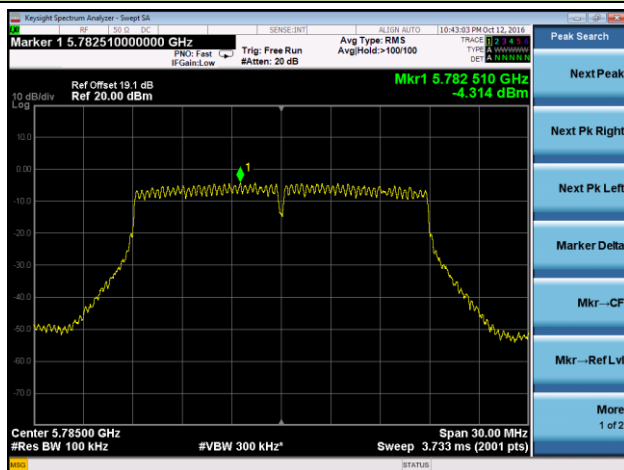

## 802.11n-HT20 Power Spectral Density - Ant 3 / Ant 0 + 1 + 2 + 3

Channel 36 (5180MHz)

Channel 44 (5220MHz)

Channel 48 (5240MHz)

Channel 149 (5745MHz)

Channel 157 (5785MHz)

Channel 165 (5825MHz)

802.11n-HT40 Power Spectral Density - Ant 3 / Ant 0 + 1 + 2 + 3

Channel 38 (5190MHz)

Channel 46 (5230MHz)

Channel 151 (5755MHz)

Channel 159 (5795MHz)

802.11ac-VHT20 Power Spectral Density - Ant 3 / Ant 0 + 1 + 2 + 3

Channel 36 (5180MHz)

Channel 44 (5220MHz)

Channel 48 (5240MHz)

Channel 149 (5745MHz)

Channel 157 (5785MHz)

Channel 165 (5825MHz)