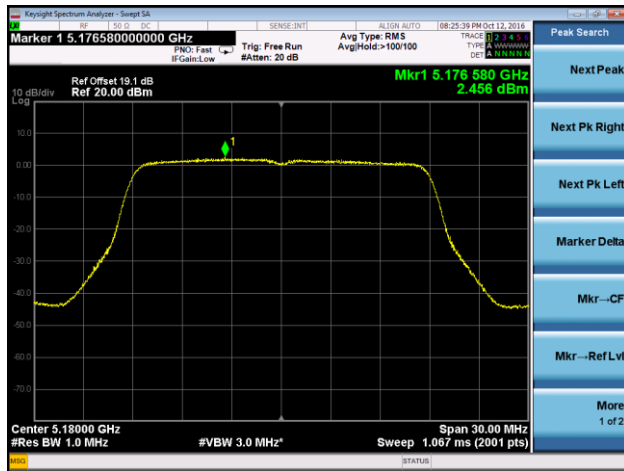

802.11n-HT20 Power Spectral Density - Ant 1 / Ant 0 + 1 + 2 + 3

Channel 36 (5180MHz)

Channel 44 (5220MHz)

Channel 48 (5240MHz)

Channel 149 (5745MHz)

Channel 157 (5785MHz)

Channel 165 (5825MHz)

802.11n-HT40 Power Spectral Density - Ant 1 / Ant 0 + 1 + 2 + 3

Channel 38 (5190MHz)

Channel 46 (5230MHz)

Channel 151 (5755MHz)

Channel 159 (5795MHz)

802.11ac-VHT20 Power Spectral Density - Ant 1 / Ant 0 + 1 + 2 + 3

Channel 36 (5180MHz)

Channel 44 (5220MHz)

Channel 48 (5240MHz)