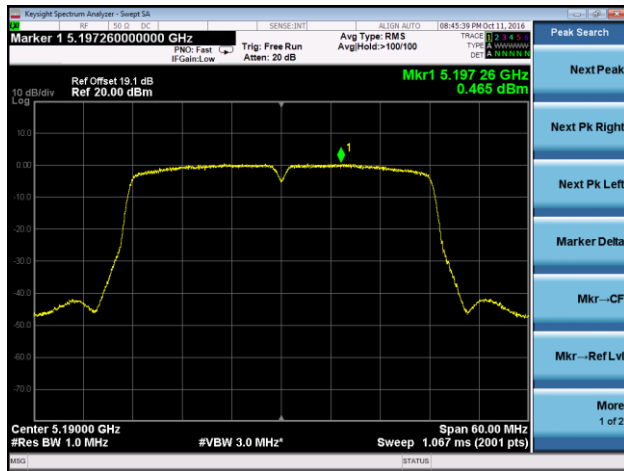

Channel 149 (5745MHz)

Channel 157 (5785MHz)

Channel 165 (5825MHz)

802.11ac-VHT40 Power Spectral Density - Ant 2 / Ant 0 + 1 + 2 + 3

Channel 38 (5190MHz)

Channel 46 (5230MHz)

Channel 151 (5755MHz)

Channel 159 (5795MHz)

802.11ac-VHT80 Power Spectral Density - Ant 2 / Ant 0 + 1 + 2 + 3

Channel 42 (5210MHz)

Channel 155 (5775MHz)