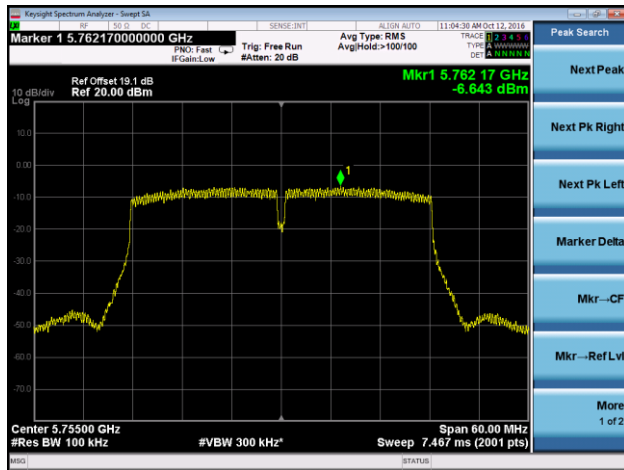

Channel 151 (5755MHz)