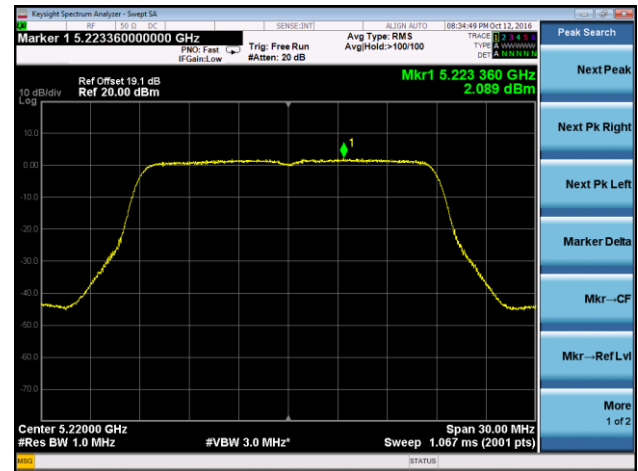

Channel 44 (5220MHz)