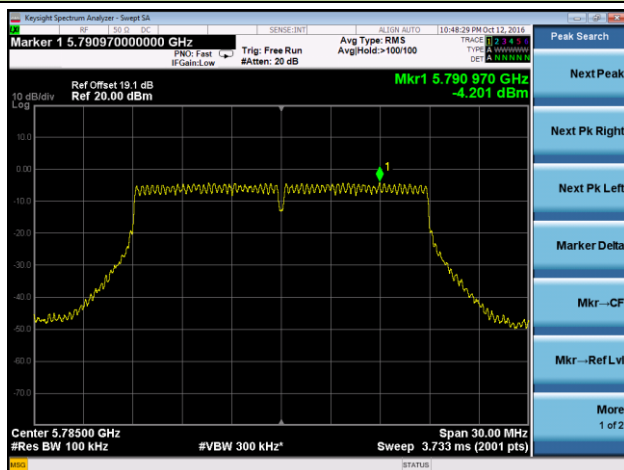

Channel 38 (5190MHz)

Channel 46 (5230MHz)

Channel 151 (5755MHz)

Channel 159 (5795MHz)

802.11ac-VHT20 Power Spectral Density - Ant 1 / Ant 0 + 1 + 2 + 3

Channel 36 (5180MHz)

Channel 44 (5220MHz)

Channel 48 (5240MHz)

Channel 149 (5745MHz)

Channel 157 (5785MHz)

Channel 165 (5825MHz)

802.11ac-VHT40 Power Spectral Density - Ant 1 / Ant 0 + 1 + 2 + 3

Channel 38 (5190MHz)

Channel 46 (5230MHz)

Channel 151 (5755MHz)

Channel 159 (5795MHz)