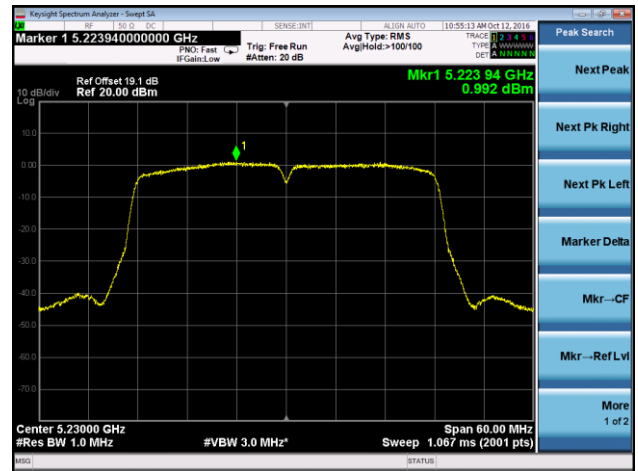

Channel 46 (5230MHz)