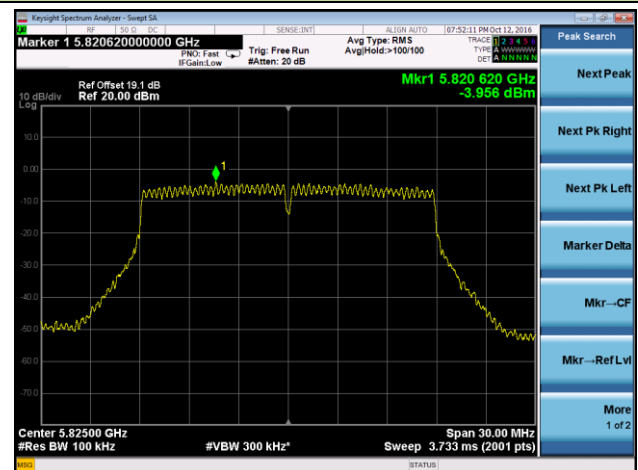

## 802.11n-HT20 Power Spectral Density - Ant 3 / Ant 0 + 1 + 2 + 3

Channel 36 (5180MHz)

Channel 44 (5220MHz)

Channel 48 (5240MHz)

Channel 149 (5745MHz)

Channel 157 (5785MHz)

Channel 165 (5825MHz)

802.11n-HT40 Power Spectral Density - Ant 3 / Ant 0 + 1 + 2 + 3