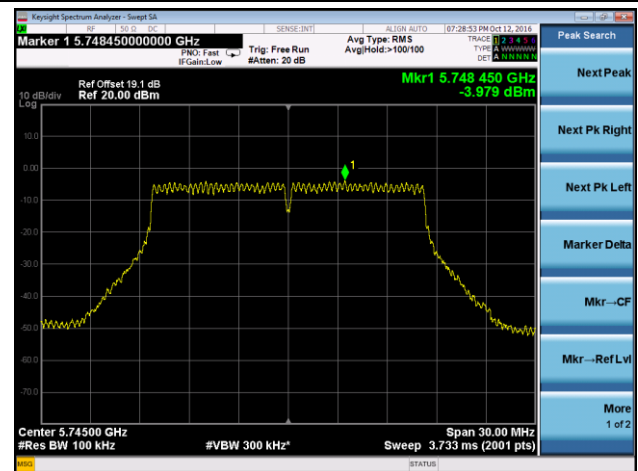

## 802.11a Power Spectral Density - Ant 2 / Ant 0 + 1 + 2 + 3

Channel 36 (5180MHz)

Channel 44 (5220MHz)

Channel 48 (5240MHz)

Channel 149 (5745MHz)

Channel 157 (5785MHz)

Channel 165 (5825MHz)