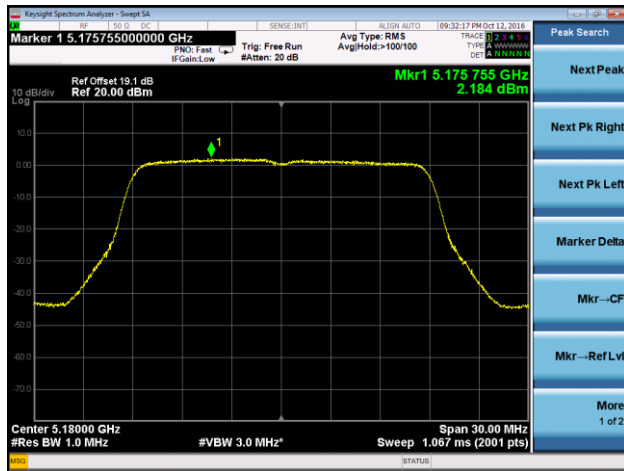

Channel 38 (5190MHz)

Channel 46 (5230MHz)

Channel 151 (5755MHz)

Channel 159 (5795MHz)

802.11ac-VHT20 Power Spectral Density - Ant 1 / Ant 0 + 1 + 2 + 3

Channel 36 (5180MHz)

Channel 44 (5220MHz)

Channel 48 (5240MHz)

Channel 149 (5745MHz)

Channel 157 (5785MHz)

Channel 165 (5825MHz)

802.11ac-VHT40 Power Spectral Density - Ant 1 / Ant 0 + 1 + 2 + 3

Channel 38 (5190MHz)

Channel 46 (5230MHz)

Channel 151 (5755MHz)

Channel 159 (5795MHz)