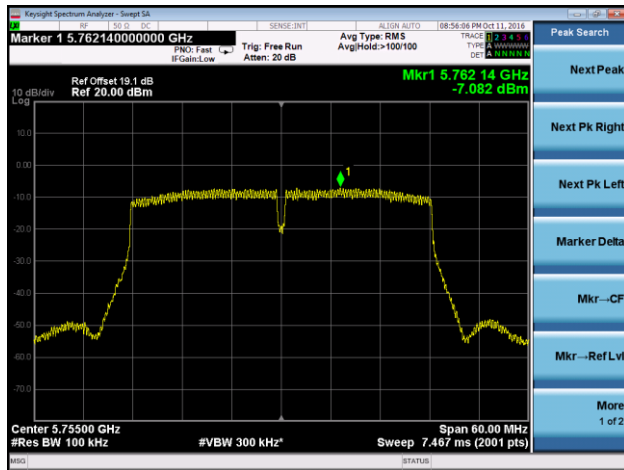

Channel 149 (5745MHz)

Channel 157 (5785MHz)

Channel 165 (5825MHz)

802.11ac-VHT40 Power Spectral Density - Ant 1 / Ant 0 + 1 + 2 + 3

Channel 38 (5190MHz)

Channel 46 (5230MHz)

Channel 151 (5755MHz)

Channel 159 (5795MHz)

802.11ac-VHT80 Power Spectral Density - Ant 1 / Ant 0 + 1 + 2 + 3

Channel 42 (5210MHz)

Channel 155 (5775MHz)