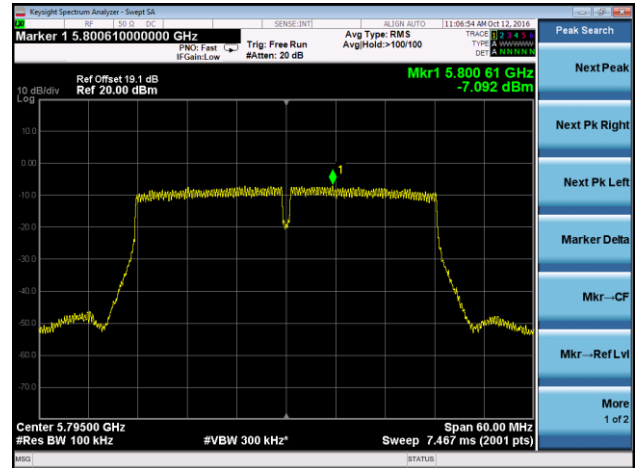

Channel 38 (5190MHz)

Channel 46 (5230MHz)

Channel 151 (5755MHz)

Channel 159 (5795MHz)

802.11ac-VHT20 Power Spectral Density - Ant 3 / Ant 0 + 1 + 2 + 3

Channel 36 (5180MHz)

Channel 44 (5220MHz)

Channel 48 (5240MHz)

Channel 149 (5745MHz)

Channel 157 (5785MHz)

Channel 165 (5825MHz)