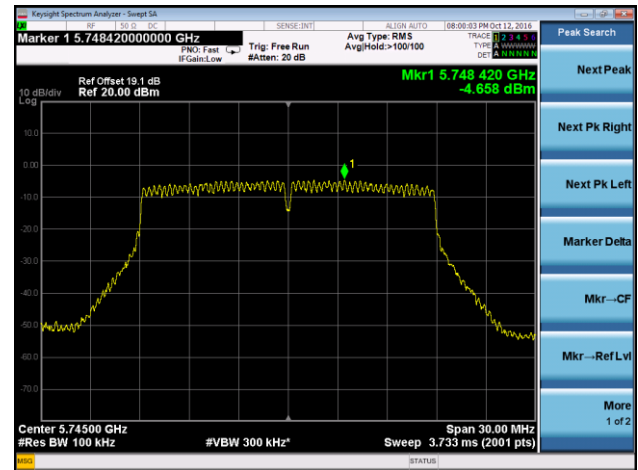

## 802.11a Power Spectral Density - Ant 3 / Ant 0 + 1 + 2 + 3

Channel 36 (5180MHz)

Channel 44 (5220MHz)

Channel 48 (5240MHz)

Channel 149 (5745MHz)

Channel 157 (5785MHz)

Channel 165 (5825MHz)

## 802.11n-HT20 Power Spectral Density - Ant 3 / Ant 0 + 1 + 2 + 3

Channel 36 (5180MHz)

Channel 44 (5220MHz)

Channel 48 (5240MHz)

Channel 149 (5745MHz)

Channel 157 (5785MHz)

Channel 165 (5825MHz)

802.11n-HT40 Power Spectral Density - Ant 3 / Ant 0 + 1 + 2 + 3