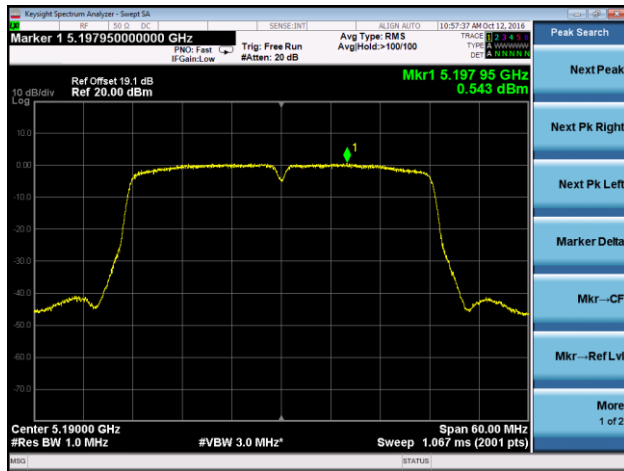

802.11n-HT40 Power Spectral Density - Ant 2 / Ant 0 + 1 + 2 + 3

Channel 38 (5190MHz)