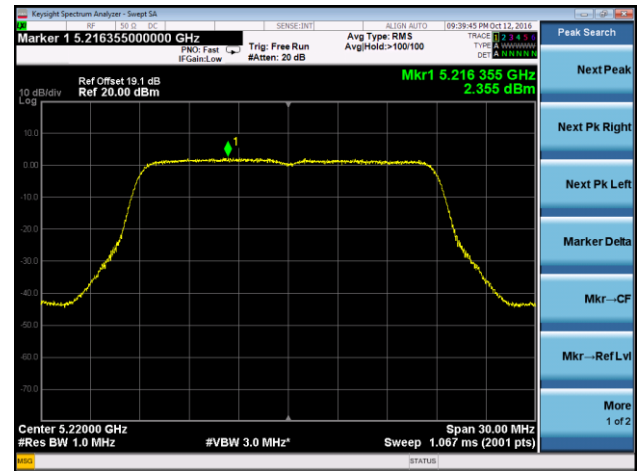

Channel 38 (5190MHz)

Channel 46 (5230MHz)

Channel 151 (5755MHz)

Channel 159 (5795MHz)

802.11ac-VHT20 Power Spectral Density - Ant 1 / Ant 0 + 1 + 2 + 3

Channel 36 (5180MHz)

Channel 44 (5220MHz)

Channel 48 (5240MHz)