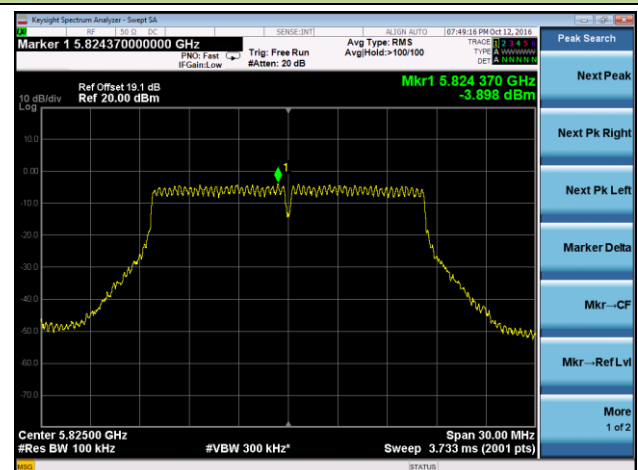

## 802.11a Power Spectral Density - Ant 2 / Ant 0 + 1 + 2 + 3

Channel 36 (5180MHz)

Channel 44 (5220MHz)

Channel 48 (5240MHz)

Channel 149 (5745MHz)

Channel 157 (5785MHz)

Channel 165 (5825MHz)