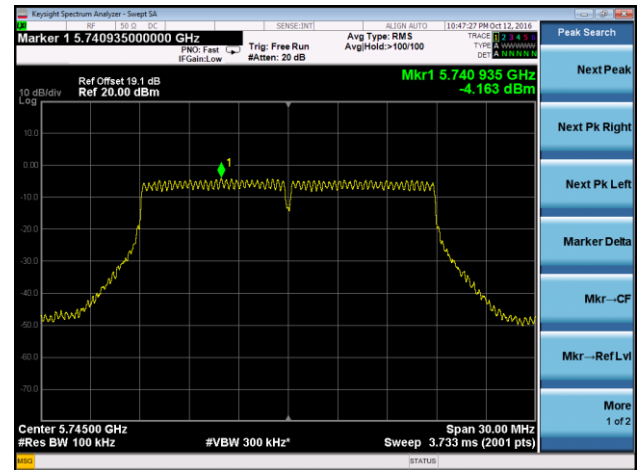

Channel 149 (5745MHz)