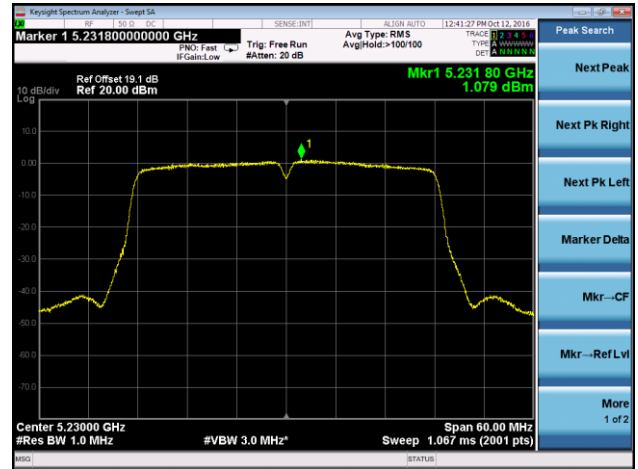

Channel 46 (5230MHz)