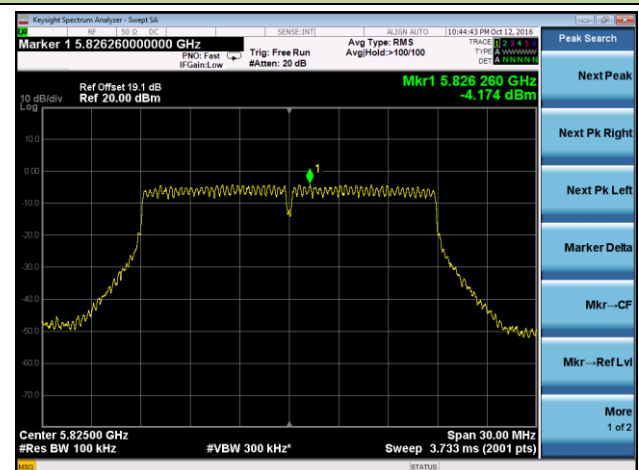

Channel 165 (5825MHz)