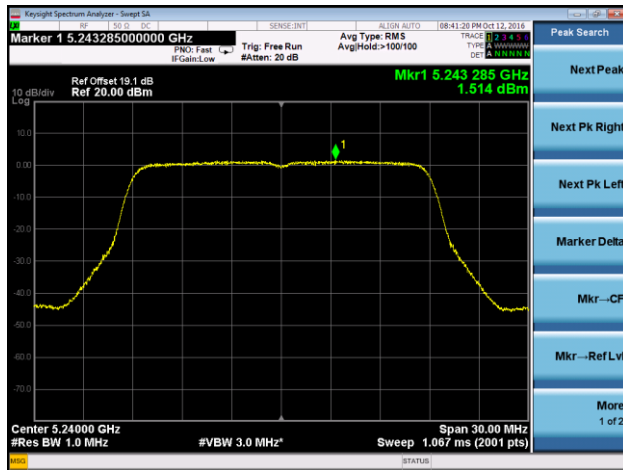

## 802.11n-HT20 Power Spectral Density - Ant 2 / Ant 0 + 1 + 2 + 3

Channel 36 (5180MHz)

Channel 44 (5220MHz)

Channel 48 (5240MHz)

Channel 149 (5745MHz)

Channel 157 (5785MHz)

Channel 165 (5825MHz)

802.11n-HT40 Power Spectral Density - Ant 2 / Ant 0 + 1 + 2 + 3