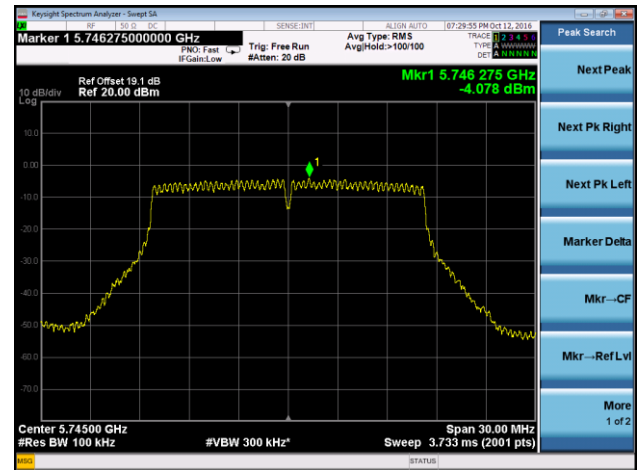

## 802.11a Power Spectral Density - Ant 3 / Ant 0 + 1 + 2 + 3

Channel 36 (5180MHz)

Channel 44 (5220MHz)

Channel 48 (5240MHz)

Channel 149 (5745MHz)

Channel 157 (5785MHz)

Channel 165 (5825MHz)

## 802.11n-HT20 Power Spectral Density - Ant 3 / Ant 0 + 1 + 2 + 3

Channel 36 (5180MHz)

Channel 44 (5220MHz)

Channel 48 (5240MHz)

Channel 149 (5745MHz)

Channel 157 (5785MHz)

Channel 165 (5825MHz)

802.11n-HT40 Power Spectral Density - Ant 3 / Ant 0 + 1 + 2 + 3