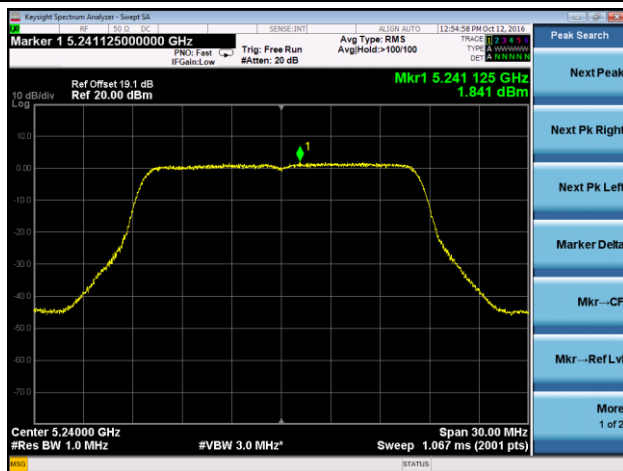

## 802.11a Power Spectral Density - Ant 2 / Ant 0 + 1 + 2 + 3

Channel 36 (5180MHz)

Channel 44 (5220MHz)

Channel 48 (5240MHz)

Channel 149 (5745MHz)

Channel 157 (5785MHz)

Channel 165 (5825MHz)