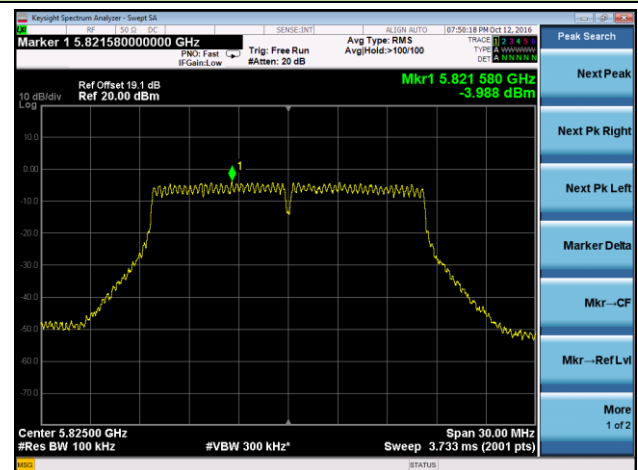

## 802.11a Power Spectral Density - Ant 3 / Ant 0 + 1 + 2 + 3

Channel 36 (5180MHz)

Channel 44 (5220MHz)

Channel 48 (5240MHz)

Channel 149 (5745MHz)

Channel 157 (5785MHz)

Channel 165 (5825MHz)