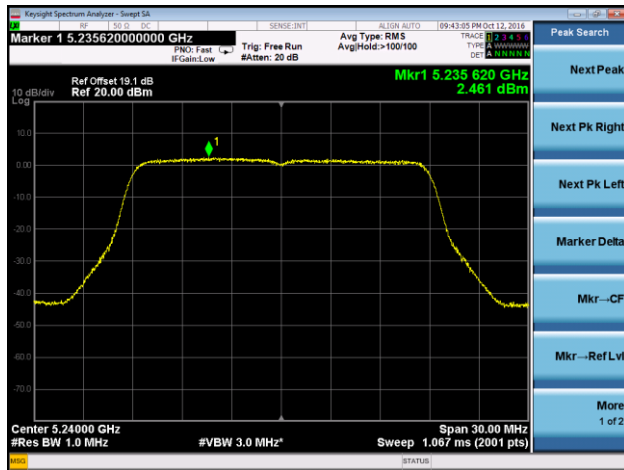

Channel 38 (5190MHz)

Channel 46 (5230MHz)

Channel 151 (5755MHz)

Channel 159 (5795MHz)

802.11ac-VHT20 Power Spectral Density - Ant 1 / Ant 0 + 1 + 2 + 3

Channel 36 (5180MHz)

Channel 44 (5220MHz)

Channel 48 (5240MHz)

Channel 149 (5745MHz)

Channel 157 (5785MHz)

Channel 165 (5825MHz)

802.11ac-VHT40 Power Spectral Density - Ant 1 / Ant 0 + 1 + 2 + 3

Channel 38 (5190MHz)

Channel 46 (5230MHz)

Channel 151 (5755MHz)

Channel 159 (5795MHz)