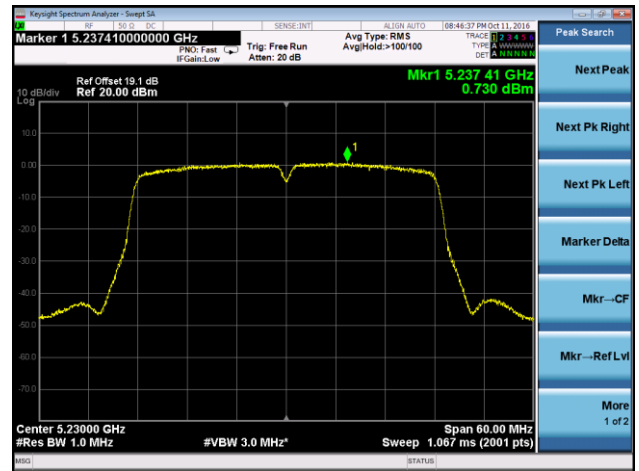

Channel 149 (5745MHz)

Channel 157 (5785MHz)

Channel 165 (5825MHz)

802.11ac-VHT40 Power Spectral Density - Ant 2 / Ant 0 + 1 + 2 + 3

Channel 38 (5190MHz)

Channel 46 (5230MHz)

Channel 151 (5755MHz)

Channel 159 (5795MHz)