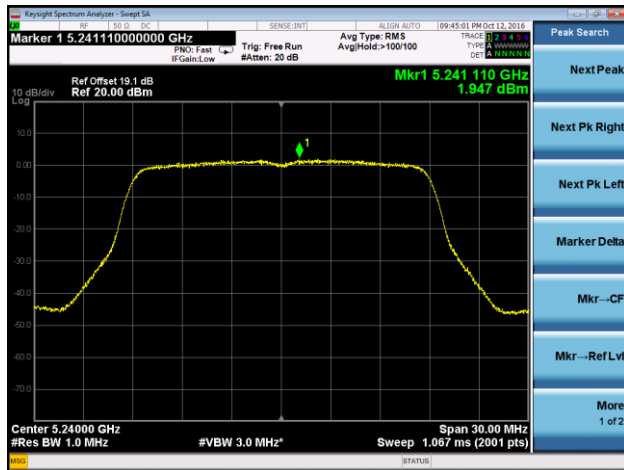

## 802.11n-HT20 Power Spectral Density - Ant 3 / Ant 0 + 1 + 2 + 3

Channel 36 (5180MHz)

Channel 44 (5220MHz)

Channel 48 (5240MHz)

Channel 149 (5745MHz)

Channel 157 (5785MHz)

Channel 165 (5825MHz)

802.11n-HT40 Power Spectral Density - Ant 3 / Ant 0 + 1 + 2 + 3

Channel 38 (5190MHz)

Channel 46 (5230MHz)

Channel 151 (5755MHz)

Channel 159 (5795MHz)

802.11ac-VHT20 Power Spectral Density - Ant 3 / Ant 0 + 1 + 2 + 3

Channel 36 (5180MHz)

Channel 44 (5220MHz)

Channel 48 (5240MHz)

Channel 149 (5745MHz)

Channel 157 (5785MHz)

Channel 165 (5825MHz)