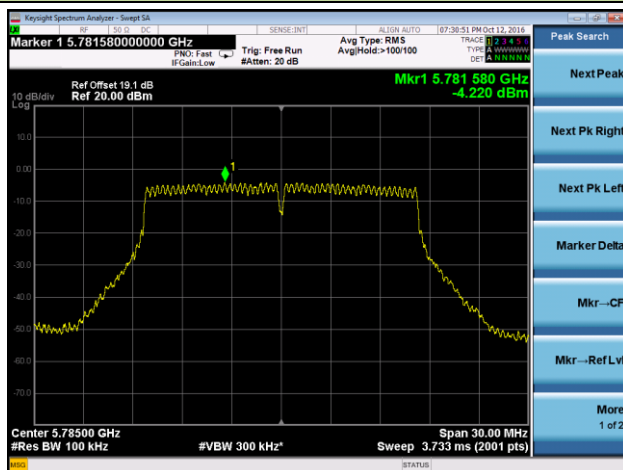

## 802.11a Power Spectral Density - Ant 3 / Ant 0 + 1 + 2 + 3

Channel 36 (5180MHz)

Channel 44 (5220MHz)

Channel 48 (5240MHz)

Channel 149 (5745MHz)

Channel 157 (5785MHz)

Channel 165 (5825MHz)

## 802.11n-HT20 Power Spectral Density - Ant 3 / Ant 0 + 1 + 2 + 3

Channel 36 (5180MHz)

Channel 44 (5220MHz)

Channel 48 (5240MHz)

Channel 149 (5745MHz)

Channel 157 (5785MHz)

Channel 165 (5825MHz)

802.11n-HT40 Power Spectral Density - Ant 3 / Ant 0 + 1 + 2 + 3