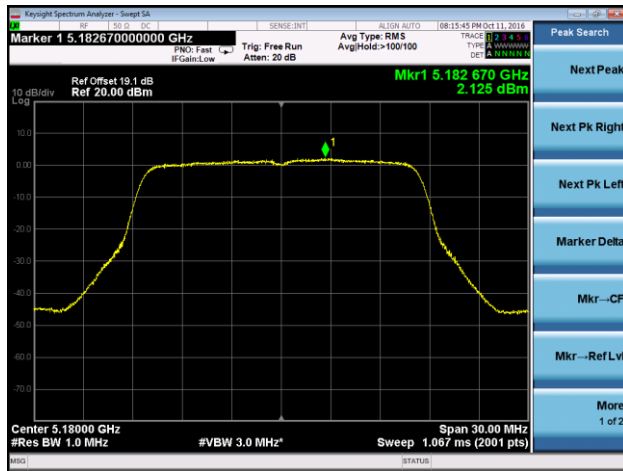

802.11ac-VHT80 Power Spectral Density - Ant 2 / Ant 0 + 1 + 2 + 3

Channel 42 (5210MHz)

Channel 155 (5775MHz)

## 802.11a Power Spectral Density - Ant 3 / Ant 0 + 1 + 2 + 3

Channel 36 (5180MHz)

Channel 44 (5220MHz)

Channel 48 (5240MHz)

Channel 149 (5745MHz)

Channel 157 (5785MHz)

Channel 165 (5825MHz)