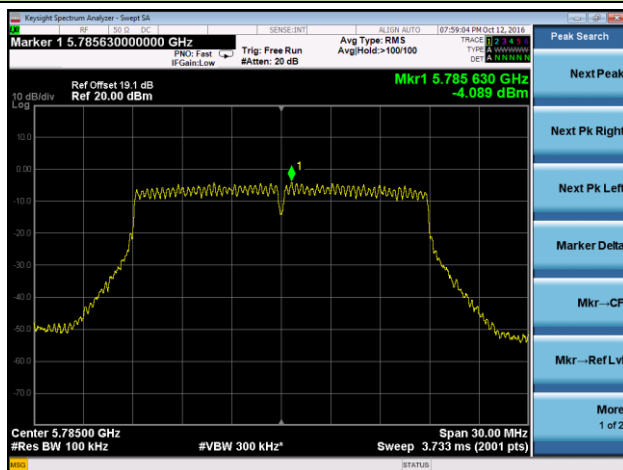

## 802.11a Power Spectral Density - Ant 3 / Ant 0 + 1 + 2 + 3

Channel 36 (5180MHz)

Channel 44 (5220MHz)

Channel 48 (5240MHz)

Channel 149 (5745MHz)

Channel 157 (5785MHz)

Channel 165 (5825MHz)

## 802.11n-HT20 Power Spectral Density - Ant 3 / Ant 0 + 1 + 2 + 3

Channel 36 (5180MHz)

Channel 44 (5220MHz)

Channel 48 (5240MHz)

Channel 149 (5745MHz)

Channel 157 (5785MHz)

Channel 165 (5825MHz)

802.11n-HT40 Power Spectral Density - Ant 3 / Ant 0 + 1 + 2 + 3

Channel 38 (5190MHz)

Channel 46 (5230MHz)

Channel 151 (5755MHz)

Channel 159 (5795MHz)

802.11ac-VHT20 Power Spectral Density - Ant 3 / Ant 0 + 1 + 2 + 3

Channel 36 (5180MHz)

Channel 44 (5220MHz)

Channel 48 (5240MHz)