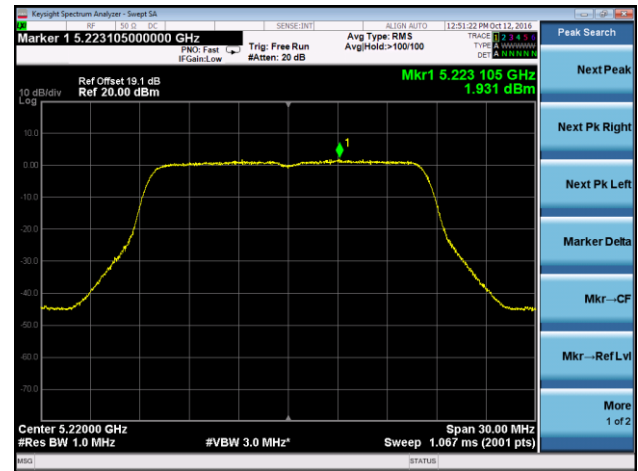

Channel 44 (5220MHz)