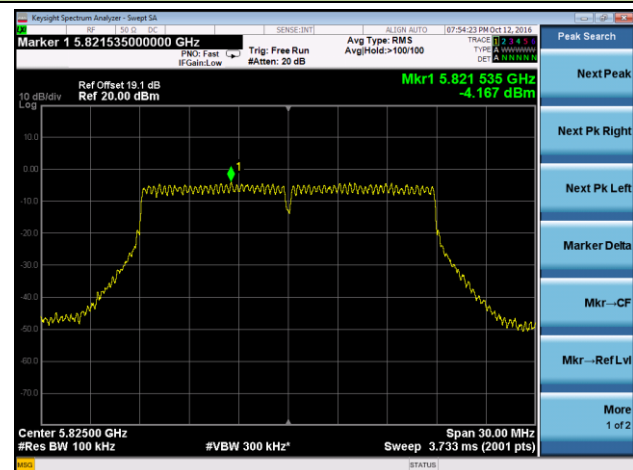

802.11n-HT20 Power Spectral Density - Ant 1 / Ant 0 + 1 + 2 + 3

Channel 36 (5180MHz)

Channel 44 (5220MHz)

Channel 48 (5240MHz)

Channel 149 (5745MHz)

Channel 157 (5785MHz)

Channel 165 (5825MHz)

802.11n-HT40 Power Spectral Density - Ant 1 / Ant 0 + 1 + 2 + 3

Channel 38 (5190MHz)

Channel 46 (5230MHz)

Channel 151 (5755MHz)

Channel 159 (5795MHz)

802.11ac-VHT20 Power Spectral Density - Ant 1 / Ant 0 + 1 + 2 + 3

Channel 36 (5180MHz)

Channel 44 (5220MHz)

Channel 48 (5240MHz)