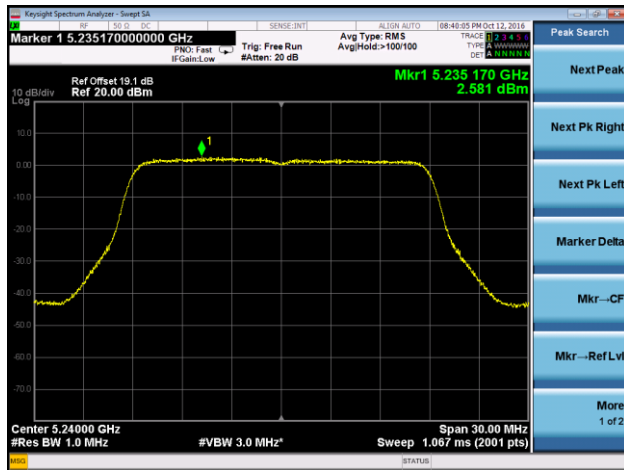

802.11n-HT20 Power Spectral Density - Ant 1 / Ant 0 + 1 + 2 + 3

Channel 36 (5180MHz)

Channel 44 (5220MHz)

Channel 48 (5240MHz)

Channel 149 (5745MHz)

Channel 157 (5785MHz)

Channel 165 (5825MHz)

802.11n-HT40 Power Spectral Density - Ant 1 / Ant 0 + 1 + 2 + 3

Channel 38 (5190MHz)

Channel 46 (5230MHz)

Channel 151 (5755MHz)

Channel 159 (5795MHz)

802.11ac-VHT20 Power Spectral Density - Ant 1 / Ant 0 + 1 + 2 + 3

Channel 36 (5180MHz)

Channel 44 (5220MHz)

Channel 48 (5240MHz)