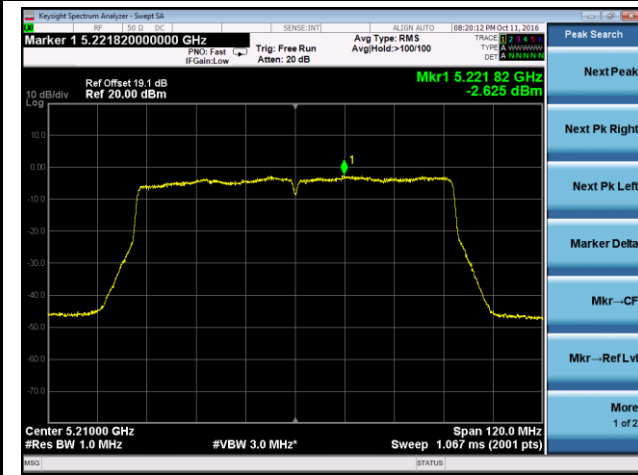

Channel 149 (5745MHz)

Channel 157 (5785MHz)

Channel 165 (5825MHz)

802.11ac-VHT40 Power Spectral Density - Ant 1 / Ant 0 + 1 + 2 + 3

Channel 38 (5190MHz)

Channel 46 (5230MHz)

Channel 151 (5755MHz)

Channel 159 (5795MHz)

802.11ac-VHT80 Power Spectral Density - Ant 1 / Ant 0 + 1 + 2 + 3

Channel 42 (5210MHz)

Channel 155 (5775MHz)