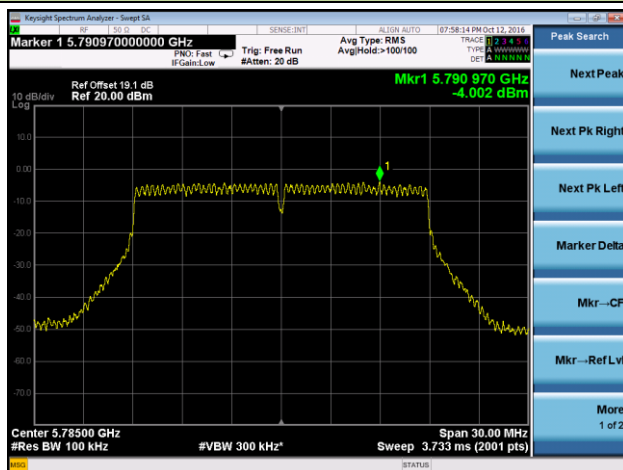

## 802.11n-HT20 Power Spectral Density - Ant 2 / Ant 0 + 1 + 2 + 3

Channel 36 (5180MHz)

Channel 44 (5220MHz)

Channel 48 (5240MHz)

Channel 149 (5745MHz)

Channel 157 (5785MHz)

Channel 165 (5825MHz)

802.11n-HT40 Power Spectral Density - Ant 2 / Ant 0 + 1 + 2 + 3

Channel 38 (5190MHz)

Channel 46 (5230MHz)

Channel 151 (5755MHz)

Channel 159 (5795MHz)

802.11ac-VHT20 Power Spectral Density - Ant 2 / Ant 0 + 1 + 2 + 3

Channel 36 (5180MHz)

Channel 44 (5220MHz)

Channel 48 (5240MHz)