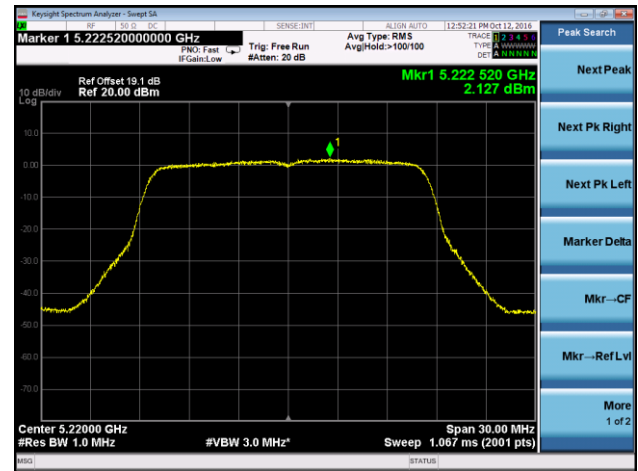

Channel 44 (5220MHz)