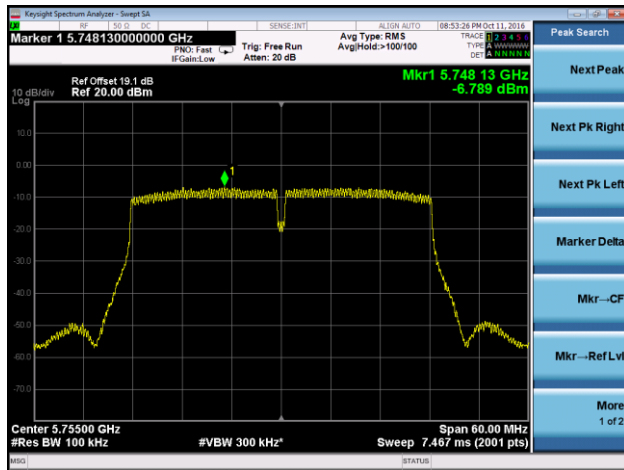

Channel 149 (5745MHz)

Channel 157 (5785MHz)

Channel 165 (5825MHz)

802.11ac-VHT40 Power Spectral Density - Ant 2 / Ant 0 + 1 + 2 + 3

Channel 38 (5190MHz)

Channel 46 (5230MHz)

Channel 151 (5755MHz)

Channel 159 (5795MHz)

802.11ac-VHT80 Power Spectral Density - Ant 2 / Ant 0 + 1 + 2 + 3

Channel 42 (5210MHz)

Channel 155 (5775MHz)