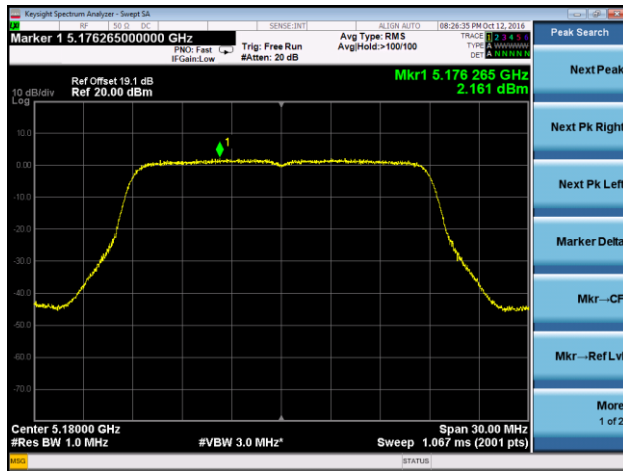

802.11n-HT20 Power Spectral Density - Ant 2 / Ant 0 + 1 + 2 + 3

Channel 36 (5180MHz)