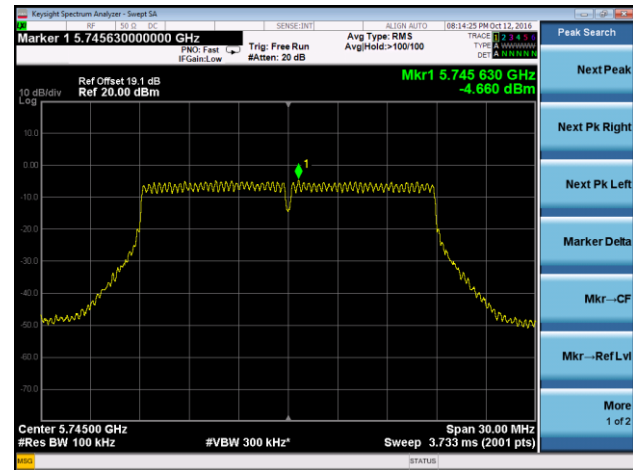

802.11n-HT20 Power Spectral Density - Ant 1 / Ant 0 + 1 + 2 + 3

Channel 36 (5180MHz)

Channel 44 (5220MHz)

Channel 48 (5240MHz)

Channel 149 (5745MHz)

Channel 157 (5785MHz)

Channel 165 (5825MHz)

802.11n-HT40 Power Spectral Density - Ant 1 / Ant 0 + 1 + 2 + 3

Channel 38 (5190MHz)

Channel 46 (5230MHz)

Channel 151 (5755MHz)

Channel 159 (5795MHz)

802.11ac-VHT20 Power Spectral Density - Ant 1 / Ant 0 + 1 + 2 + 3

Channel 36 (5180MHz)

Channel 44 (5220MHz)

Channel 48 (5240MHz)