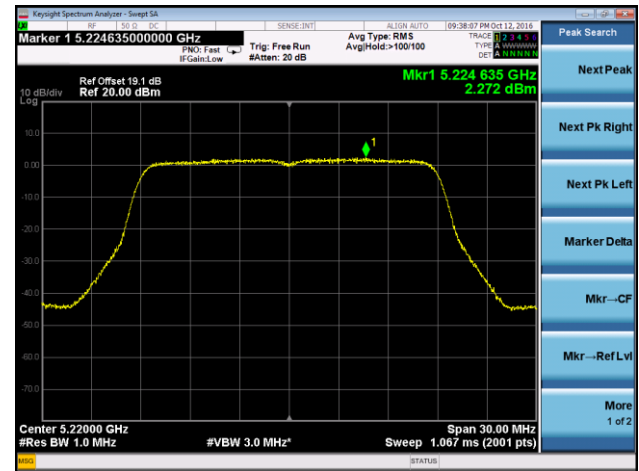

Channel 38 (5190MHz)

Channel 46 (5230MHz)

Channel 151 (5755MHz)

Channel 159 (5795MHz)

802.11ac-VHT20 Power Spectral Density - Ant 2 / Ant 0 + 1 + 2 + 3

Channel 36 (5180MHz)

Channel 44 (5220MHz)

Channel 48 (5240MHz)