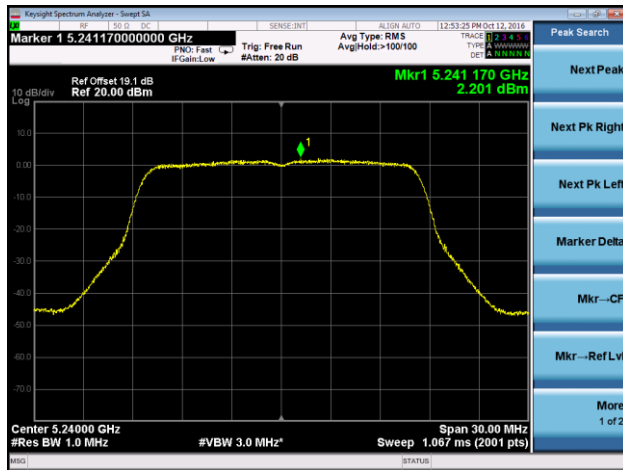

## 802.11a Power Spectral Density - Ant 3 / Ant 0 + 1 + 2 + 3

Channel 36 (5180MHz)

Channel 44 (5220MHz)

Channel 48 (5240MHz)

Channel 149 (5745MHz)

Channel 157 (5785MHz)

Channel 165 (5825MHz)

## 802.11n-HT20 Power Spectral Density - Ant 3 / Ant 0 + 1 + 2 + 3

Channel 36 (5180MHz)

Channel 44 (5220MHz)

Channel 48 (5240MHz)

Channel 149 (5745MHz)

Channel 157 (5785MHz)

Channel 165 (5825MHz)

802.11n-HT40 Power Spectral Density - Ant 3 / Ant 0 + 1 + 2 + 3