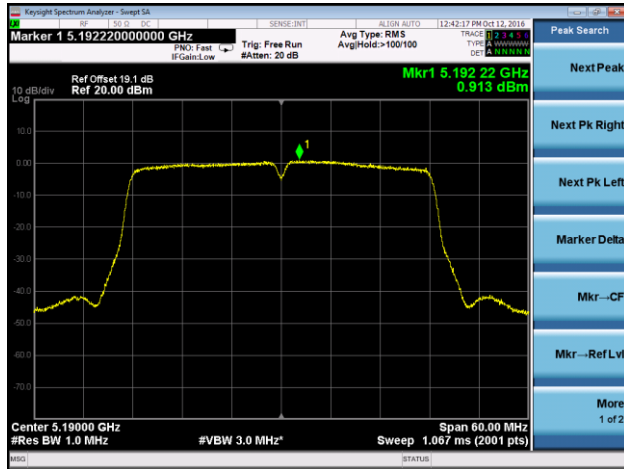

802.11n-HT40 Power Spectral Density - Ant 3 / Ant 0 + 1 + 2 + 3

Channel 38 (5190MHz)