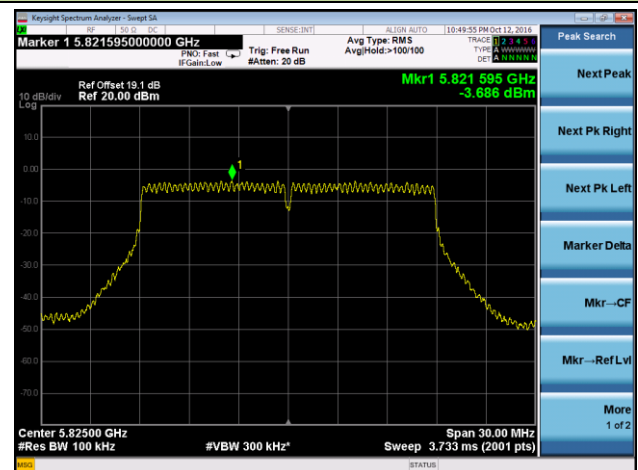

Channel 165 (5825MHz)