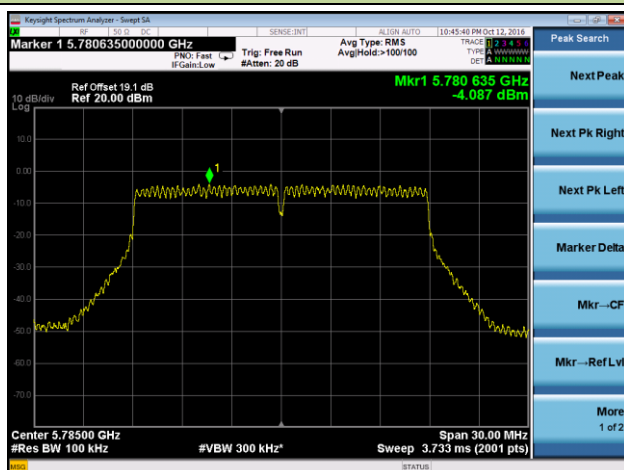

Channel 157 (5785MHz)