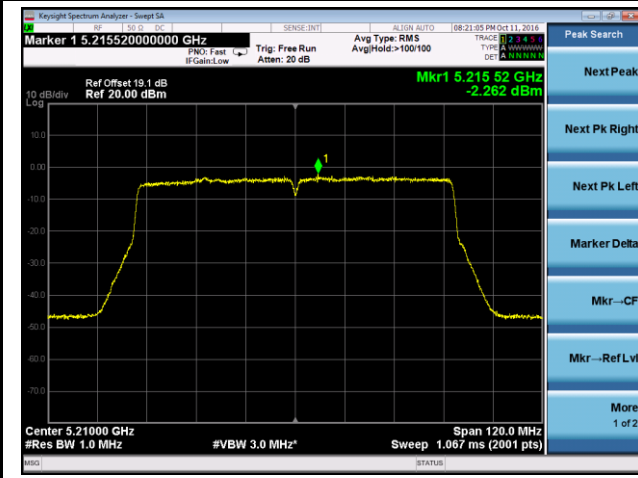

Channel 149 (5745MHz)

Channel 157 (5785MHz)

Channel 165 (5825MHz)

802.11ac-VHT40 Power Spectral Density - Ant 2 / Ant 0 + 1 + 2 + 3

Channel 38 (5190MHz)

Channel 46 (5230MHz)

Channel 151 (5755MHz)

Channel 159 (5795MHz)

802.11ac-VHT80 Power Spectral Density - Ant 2 / Ant 0 + 1 + 2 + 3

Channel 42 (5210MHz)

Channel 155 (5775MHz)