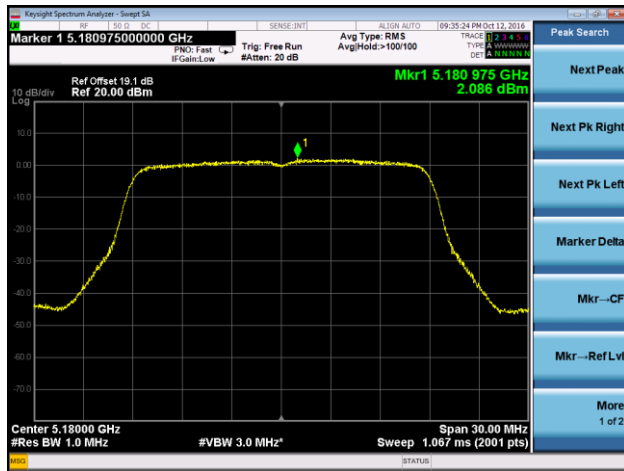

## 802.11n-HT20 Power Spectral Density - Ant 3 / Ant 0 + 1 + 2 + 3

Channel 36 (5180MHz)

Channel 44 (5220MHz)

Channel 48 (5240MHz)

Channel 149 (5745MHz)

Channel 157 (5785MHz)

Channel 165 (5825MHz)

802.11n-HT40 Power Spectral Density - Ant 3 / Ant 0 + 1 + 2 + 3

Channel 38 (5190MHz)

Channel 46 (5230MHz)

Channel 151 (5755MHz)

Channel 159 (5795MHz)

802.11ac-VHT20 Power Spectral Density - Ant 3 / Ant 0 + 1 + 2 + 3

Channel 36 (5180MHz)

Channel 44 (5220MHz)

Channel 48 (5240MHz)

Channel 149 (5745MHz)

Channel 157 (5785MHz)

Channel 165 (5825MHz)