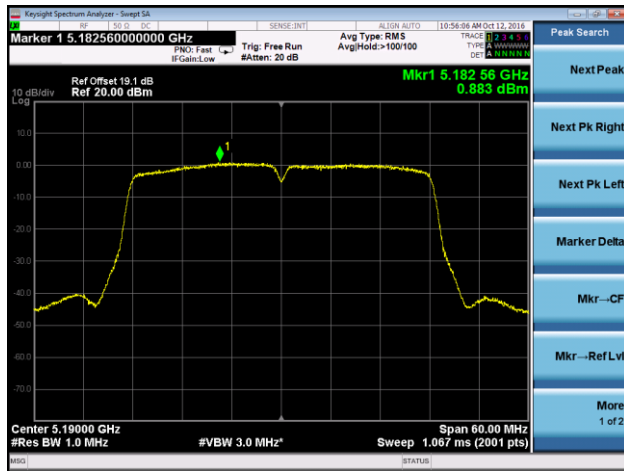

802.11n-HT20 Power Spectral Density - Ant 1 / Ant 0 + 1 + 2 + 3

Channel 36 (5180MHz)

Channel 44 (5220MHz)

Channel 48 (5240MHz)

Channel 149 (5745MHz)

Channel 157 (5785MHz)

Channel 165 (5825MHz)

802.11n-HT40 Power Spectral Density - Ant 1 / Ant 0 + 1 + 2 + 3

Channel 38 (5190MHz)

Channel 46 (5230MHz)

Channel 151 (5755MHz)

Channel 159 (5795MHz)

802.11ac-VHT20 Power Spectral Density - Ant 1 / Ant 0 + 1 + 2 + 3

Channel 36 (5180MHz)

Channel 44 (5220MHz)

Channel 48 (5240MHz)