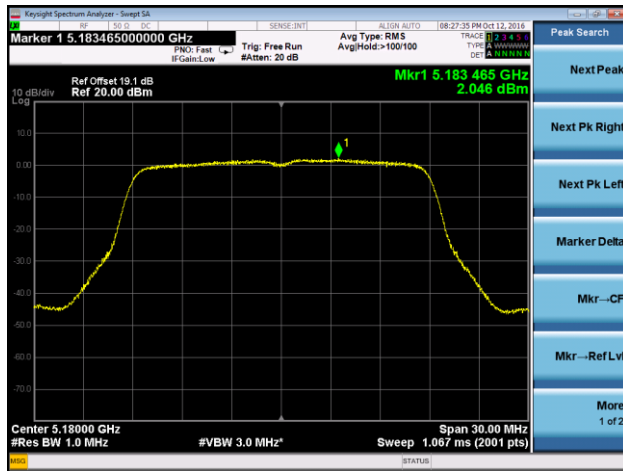

## 802.11a Power Spectral Density - Ant 3 / Ant 0 + 1 + 2 + 3

Channel 36 (5180MHz)

Channel 44 (5220MHz)

Channel 48 (5240MHz)

Channel 149 (5745MHz)

Channel 157 (5785MHz)

Channel 165 (5825MHz)

## 802.11n-HT20 Power Spectral Density - Ant 3 / Ant 0 + 1 + 2 + 3

Channel 36 (5180MHz)

Channel 44 (5220MHz)

Channel 48 (5240MHz)

Channel 149 (5745MHz)

Channel 157 (5785MHz)

Channel 165 (5825MHz)

802.11n-HT40 Power Spectral Density - Ant 3 / Ant 0 + 1 + 2 + 3