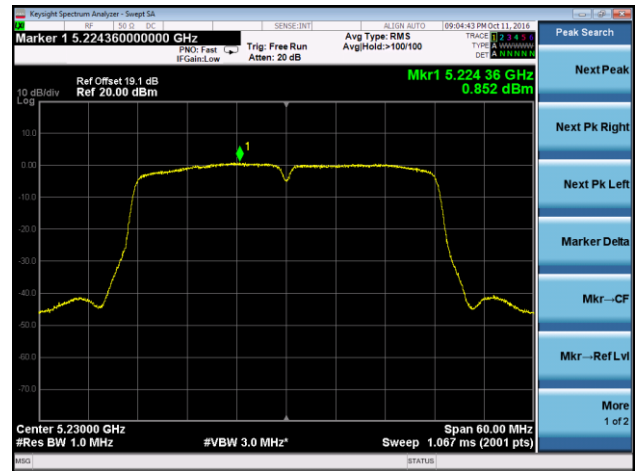

Channel 149 (5745MHz)

Channel 157 (5785MHz)

Channel 165 (5825MHz)

802.11ac-VHT40 Power Spectral Density - Ant 1 / Ant 0 + 1 + 2 + 3

Channel 38 (5190MHz)

Channel 46 (5230MHz)

Channel 151 (5755MHz)

Channel 159 (5795MHz)