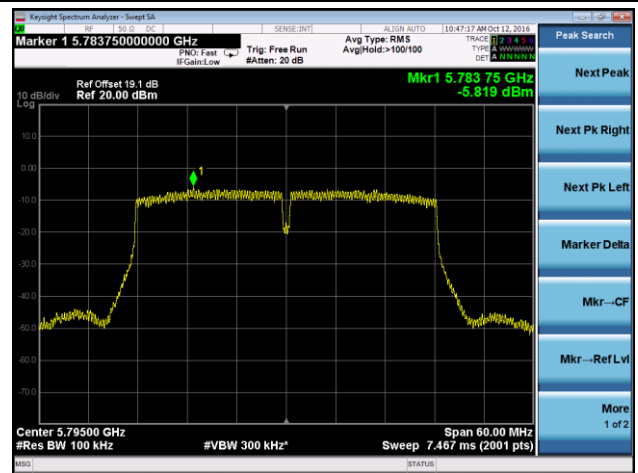

Channel 38 (5190MHz)

Channel 46 (5230MHz)

Channel 151 (5755MHz)

Channel 159 (5795MHz)

802.11ac-VHT20 Power Spectral Density - Ant 1 / Ant 0 + 1 + 2 + 3

Channel 36 (5180MHz)

Channel 44 (5220MHz)

Channel 48 (5240MHz)