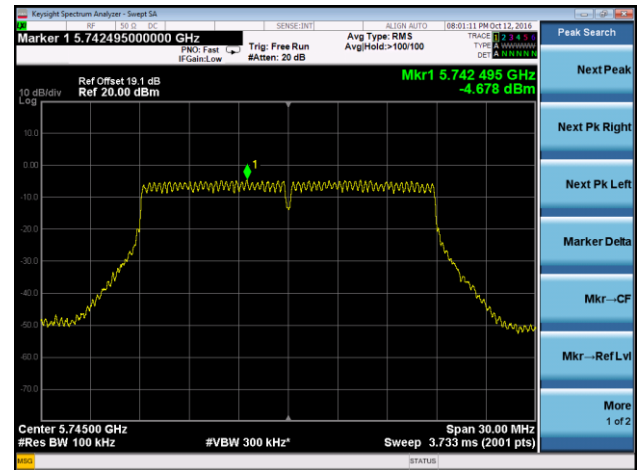

## 802.11n-HT20 Power Spectral Density - Ant 2 / Ant 0 + 1 + 2 + 3

Channel 36 (5180MHz)

Channel 44 (5220MHz)

Channel 48 (5240MHz)

Channel 149 (5745MHz)

Channel 157 (5785MHz)

Channel 165 (5825MHz)

802.11n-HT40 Power Spectral Density - Ant 2 / Ant 0 + 1 + 2 + 3