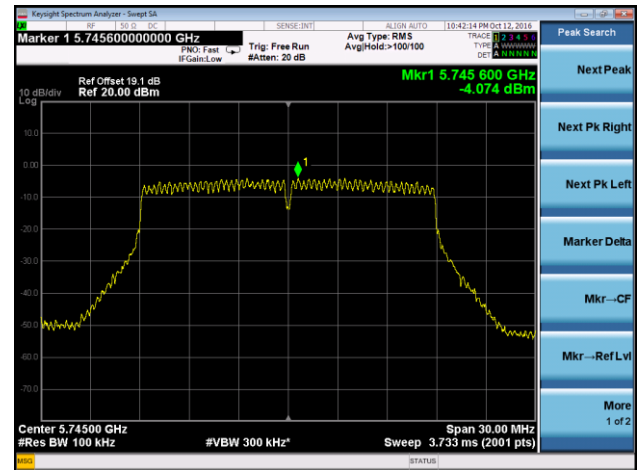

## 802.11n-HT20 Power Spectral Density - Ant 3 / Ant 0 + 1 + 2 + 3

Channel 36 (5180MHz)

Channel 44 (5220MHz)

Channel 48 (5240MHz)

Channel 149 (5745MHz)

Channel 157 (5785MHz)

Channel 165 (5825MHz)

802.11n-HT40 Power Spectral Density - Ant 3 / Ant 0 + 1 + 2 + 3

Channel 38 (5190MHz)

Channel 46 (5230MHz)

Channel 151 (5755MHz)

Channel 159 (5795MHz)

802.11ac-VHT20 Power Spectral Density - Ant 3 / Ant 0 + 1 + 2 + 3

Channel 36 (5180MHz)

Channel 44 (5220MHz)

Channel 48 (5240MHz)

Channel 149 (5745MHz)

Channel 157 (5785MHz)

Channel 165 (5825MHz)