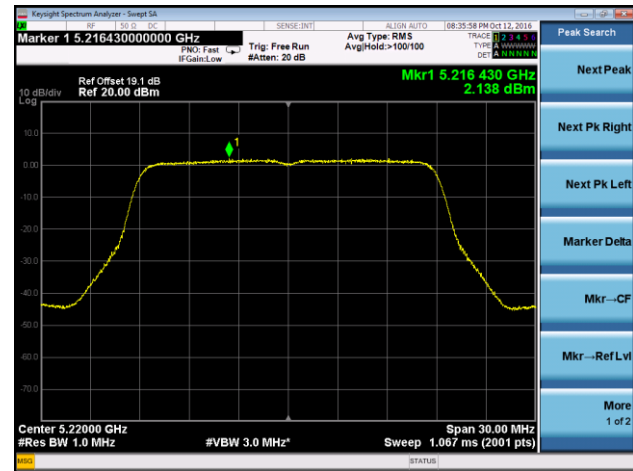

802.11n-HT20 Power Spectral Density - Ant 1 / Ant 0 + 1 + 2 + 3

Channel 36 (5180MHz)

Channel 44 (5220MHz)

Channel 48 (5240MHz)

Channel 149 (5745MHz)

Channel 157 (5785MHz)

Channel 165 (5825MHz)

802.11n-HT40 Power Spectral Density - Ant 1 / Ant 0 + 1 + 2 + 3

Channel 38 (5190MHz)

Channel 46 (5230MHz)

Channel 151 (5755MHz)

Channel 159 (5795MHz)

802.11ac-VHT20 Power Spectral Density - Ant 1 / Ant 0 + 1 + 2 + 3

Channel 36 (5180MHz)

Channel 44 (5220MHz)

Channel 48 (5240MHz)