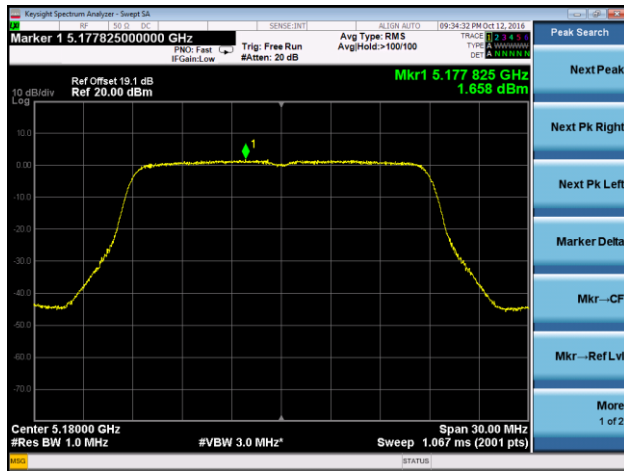

Channel 38 (5190MHz)

Channel 46 (5230MHz)

Channel 151 (5755MHz)

Channel 159 (5795MHz)

802.11ac-VHT20 Power Spectral Density - Ant 2 / Ant 0 + 1 + 2 + 3

Channel 36 (5180MHz)

Channel 44 (5220MHz)

Channel 48 (5240MHz)