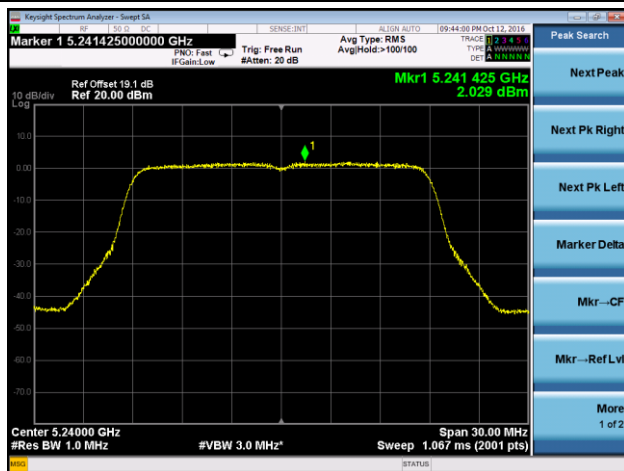

Channel 38 (5190MHz)

Channel 46 (5230MHz)

Channel 151 (5755MHz)

Channel 159 (5795MHz)

802.11ac-VHT20 Power Spectral Density - Ant 2 / Ant 0 + 1 + 2 + 3

Channel 36 (5180MHz)

Channel 44 (5220MHz)

Channel 48 (5240MHz)