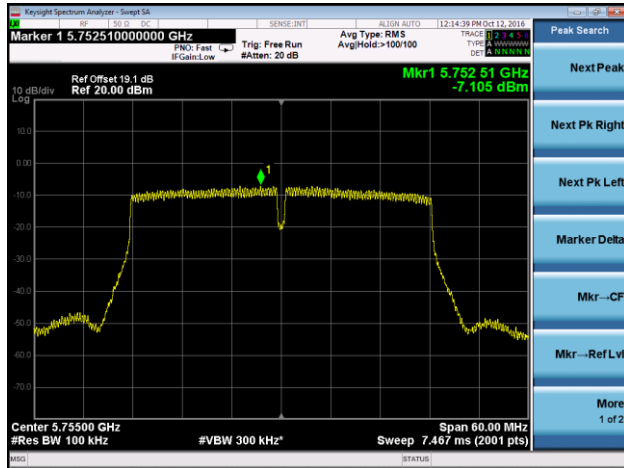

Channel 151 (5755MHz)