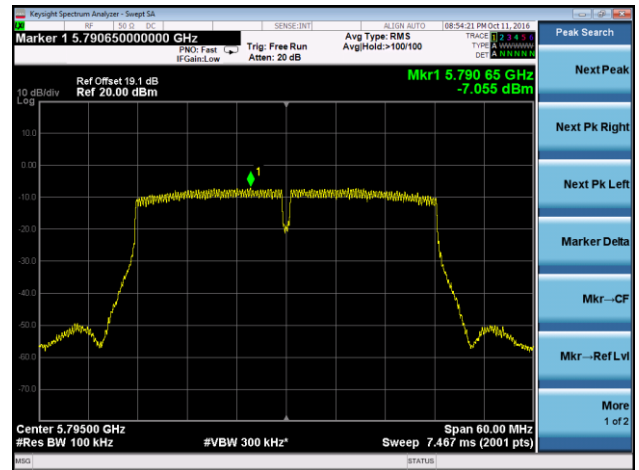

Channel 149 (5745MHz)

Channel 157 (5785MHz)

Channel 165 (5825MHz)

802.11ac-VHT40 Power Spectral Density - Ant 2 / Ant 0 + 1 + 2 + 3

Channel 38 (5190MHz)

Channel 46 (5230MHz)

Channel 151 (5755MHz)

Channel 159 (5795MHz)