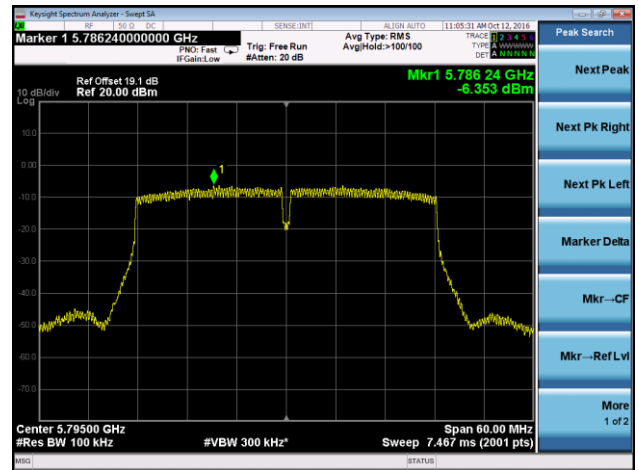

Channel 38 (5190MHz)

Channel 46 (5230MHz)

Channel 151 (5755MHz)

Channel 159 (5795MHz)

802.11ac-VHT20 Power Spectral Density - Ant 2 / Ant 0 + 1 + 2 + 3

Channel 36 (5180MHz)

Channel 44 (5220MHz)

Channel 48 (5240MHz)