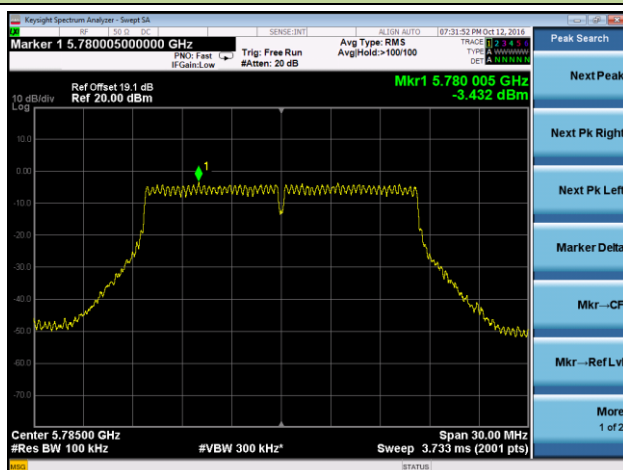

## 802.11a Power Spectral Density - Ant 2 / Ant 0 + 1 + 2 + 3

Channel 36 (5180MHz)

Channel 44 (5220MHz)

Channel 48 (5240MHz)

Channel 149 (5745MHz)

Channel 157 (5785MHz)

Channel 165 (5825MHz)

## 802.11n-HT20 Power Spectral Density - Ant 2 / Ant 0 + 1 + 2 + 3

Channel 36 (5180MHz)

Channel 44 (5220MHz)

Channel 48 (5240MHz)

Channel 149 (5745MHz)

Channel 157 (5785MHz)

Channel 165 (5825MHz)

802.11n-HT40 Power Spectral Density - Ant 2 / Ant 0 + 1 + 2 + 3