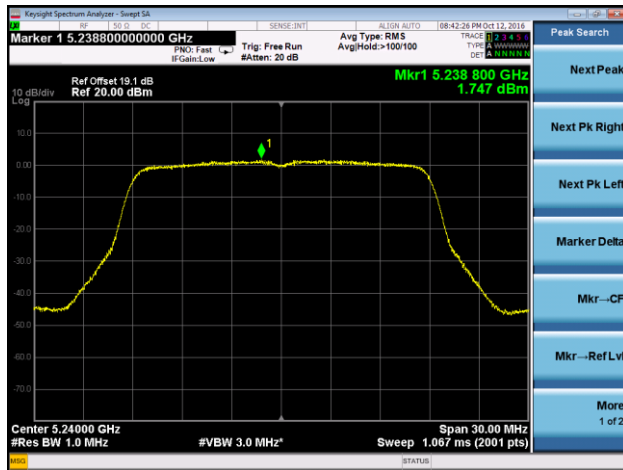

## 802.11n-HT20 Power Spectral Density - Ant 3 / Ant 0 + 1 + 2 + 3

Channel 36 (5180MHz)

Channel 44 (5220MHz)

Channel 48 (5240MHz)

Channel 149 (5745MHz)

Channel 157 (5785MHz)

Channel 165 (5825MHz)

802.11n-HT40 Power Spectral Density - Ant 3 / Ant 0 + 1 + 2 + 3

Channel 38 (5190MHz)

Channel 46 (5230MHz)

Channel 151 (5755MHz)

Channel 159 (5795MHz)

802.11ac-VHT20 Power Spectral Density - Ant 3 / Ant 0 + 1 + 2 + 3

Channel 36 (5180MHz)

Channel 44 (5220MHz)

Channel 48 (5240MHz)