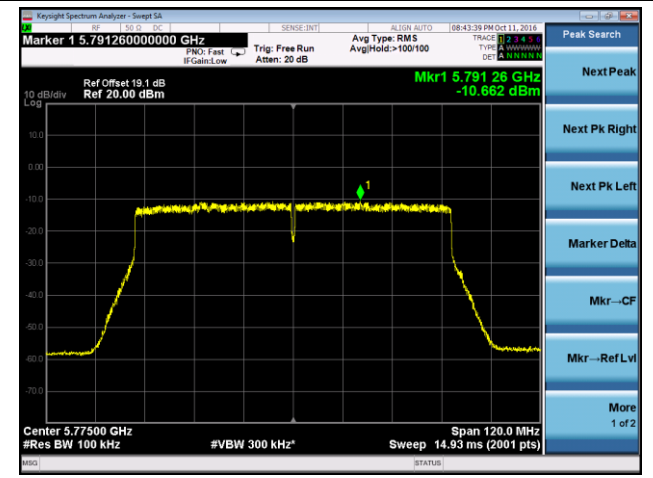

Channel 155 (5775MHz)