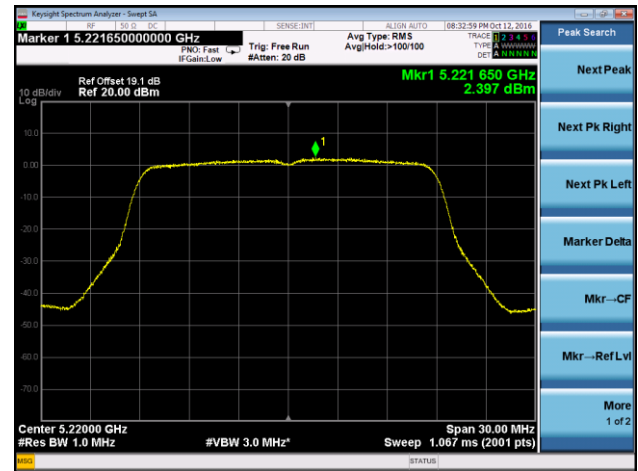

Channel 44 (5220MHz)