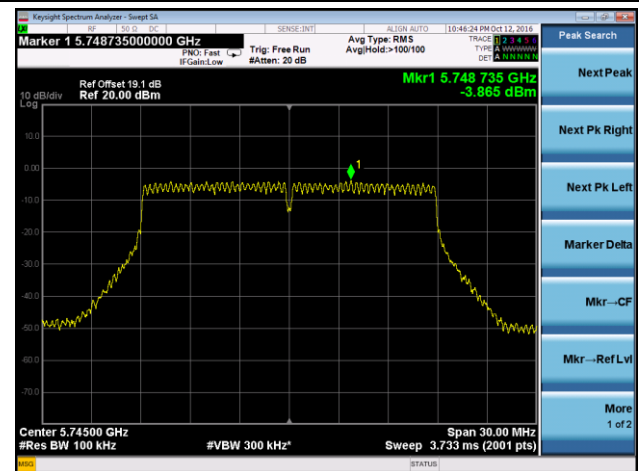

Channel 149 (5745MHz)