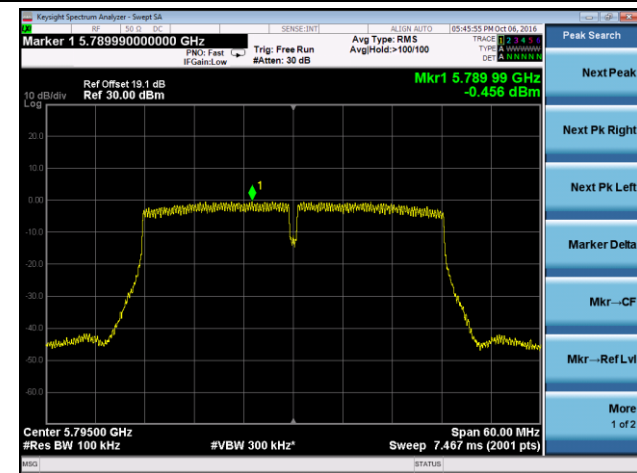

802.11ac-VHT40 Power Spectral Density - Ant 2

Channel 38 (5190MHz)

Channel 46 (5230MHz)

Channel 151 (5755MHz)

Channel 159 (5795MHz)

802.11ac-VHT80 Power Spectral Density - Ant 2

Channel 42 (5210MHz)

Channel 155 (5775MHz)