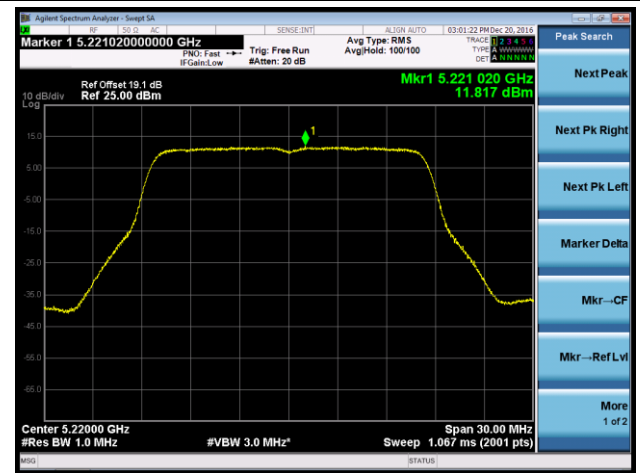

Channel 44 (5220MHz)