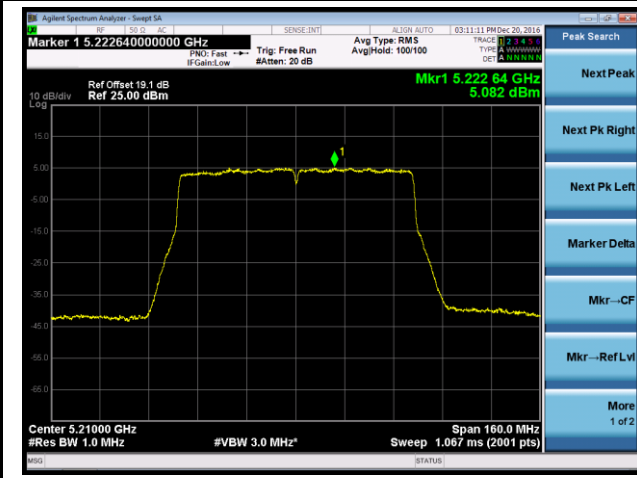

802.11ac-VHT80 Power Spectral Density - Ant 3

Channel 42 (5210MHz)