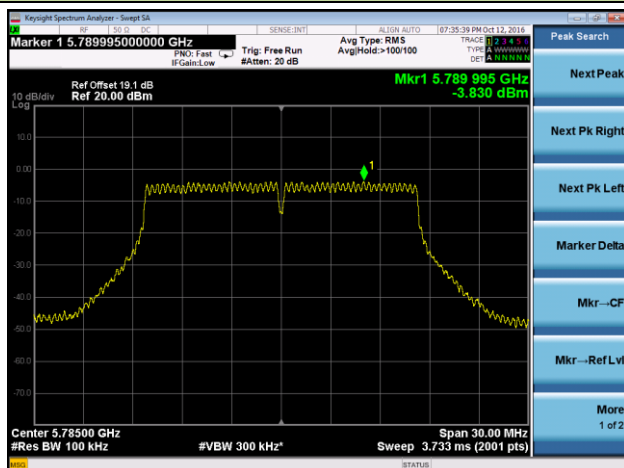

Channel 46 (5230MHz)

Channel 151 (5755MHz)

Channel 159 (5795MHz)

802.11ac-VHT80 Power Spectral Density - Ant 0 / Ant 0 + 1 + 2 + 3

Channel 42 (5210MHz)

Channel 155 (5775MHz)

802.11a Power Spectral Density - Ant 1 / Ant 0 + 1 + 2 + 3

Channel 36 (5180MHz)

Channel 44 (5220MHz)

Channel 48 (5240MHz)

Channel 149 (5745MHz)

Channel 157 (5785MHz)

Channel 165 (5825MHz)