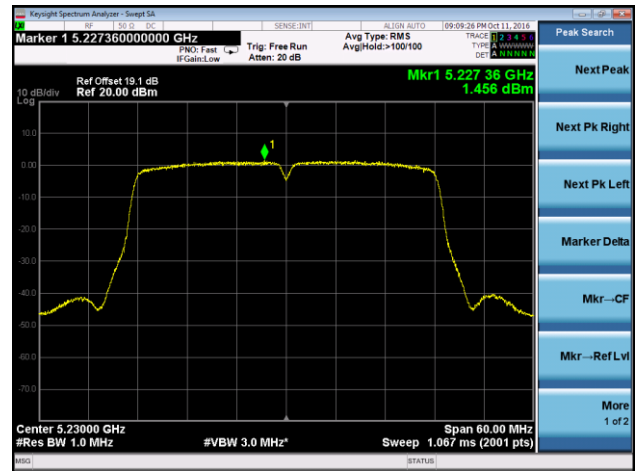

Channel 46 (5230MHz)