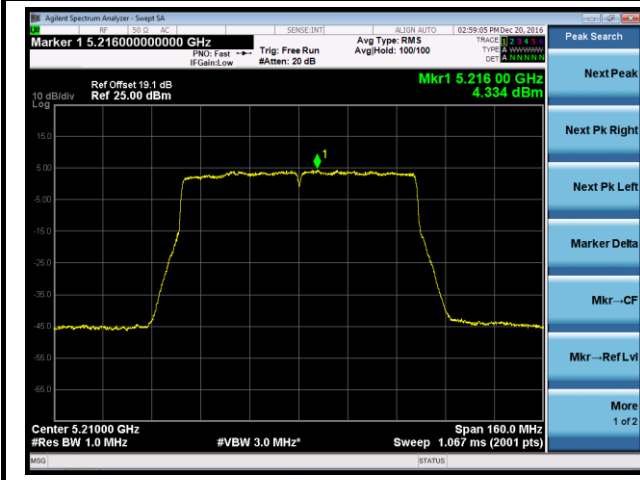

802.11ac-VHT40 Power Spectral Density - Ant 2

Channel 38 (5190MHz)

Channel 46 (5230MHz)

Channel 151 (5755MHz)

Channel 159 (5795MHz)

802.11ac-VHT80 Power Spectral Density - Ant 2

Channel 42 (5210MHz)

Channel 155 (5775MHz)