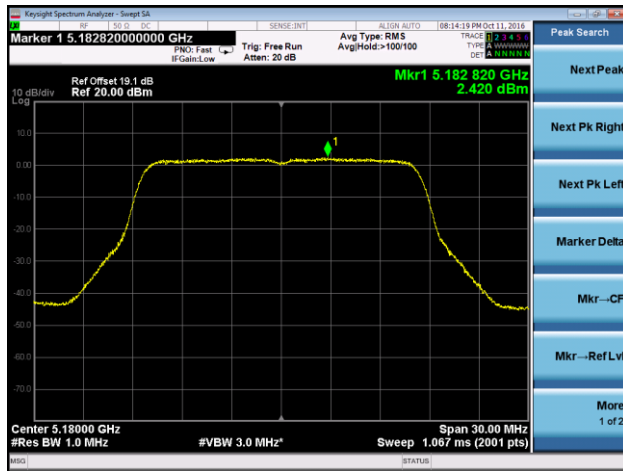

Channel 42 (5210MHz)

Channel 155 (5775MHz)

802.11a Power Spectral Density - Ant 0 / Ant 0 + 1 + 2 + 3

Channel 36 (5180MHz)

Channel 44 (5220MHz)

Channel 48 (5240MHz)

Channel 149 (5745MHz)

Channel 157 (5785MHz)