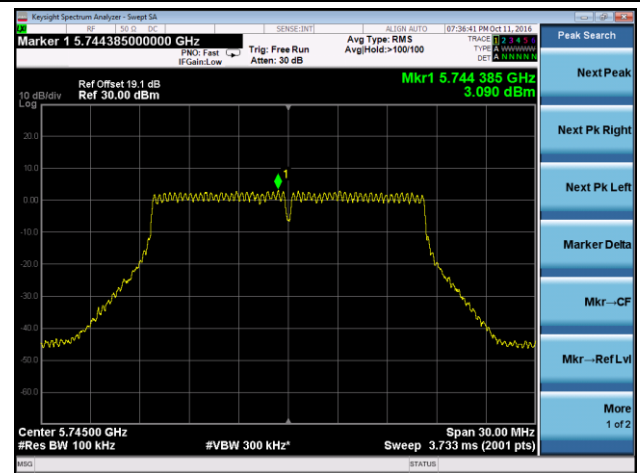

802.11a Power Spectral Density - Ant 3

Channel 36 (5180MHz)

Channel 44 (5220MHz)

Channel 48 (5240MHz)

Channel 149 (5745MHz)

Channel 157 (5785MHz)

Channel 165 (5825MHz)

802.11n-HT20 Power Spectral Density - Ant 3