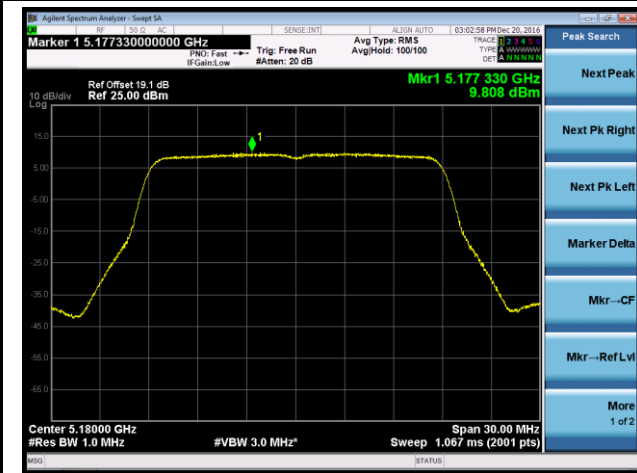

802.11n-HT20 Power Spectral Density - Ant 3

Channel 36 (5180MHz)