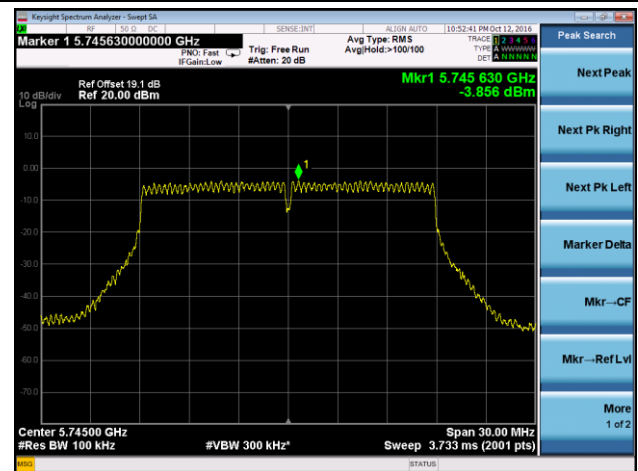

Channel 36 (5180MHz)

Channel 44 (5220MHz)

Channel 48 (5240MHz)

Channel 149 (5745MHz)

Channel 157 (5785MHz)

Channel 165 (5825MHz)

802.11ac-VHT40 Power Spectral Density - Ant 0 / Ant 0 + 1 + 2 + 3

Channel 38 (5190MHz)

Channel 46 (5230MHz)

Channel 151 (5755MHz)

Channel 159 (5795MHz)

802.11ac-VHT80 Power Spectral Density - Ant 0 / Ant 0 + 1 + 2 + 3

Channel 42 (5210MHz)

Channel 155 (5775MHz)

802.11a Power Spectral Density - Ant 1 / Ant 0 + 1 + 2 + 3