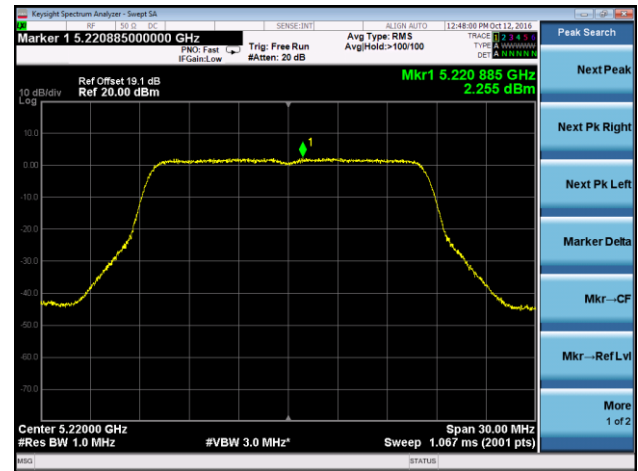

Channel 42 (5210MHz)

Channel 155 (5775MHz)

802.11a Power Spectral Density - Ant 0 / Ant 0 + 1 + 2 + 3

Channel 36 (5180MHz)

Channel 44 (5220MHz)

Channel 48 (5240MHz)

Channel 149 (5745MHz)

Channel 157 (5785MHz)