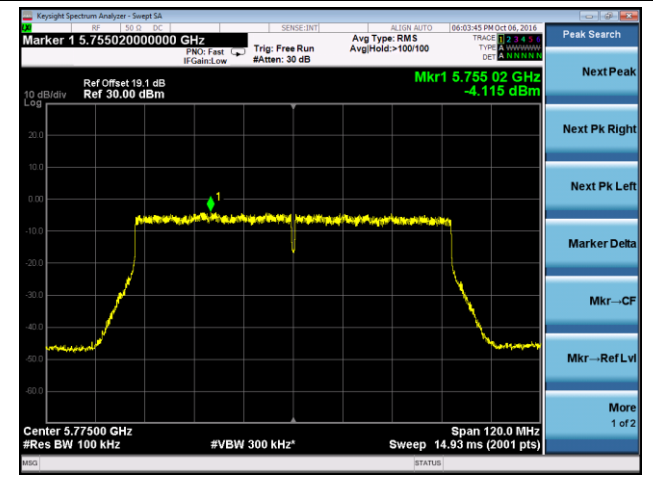

Channel 157 (5785MHz)

Channel 165 (5825MHz)

802.11ac-VHT40 Power Spectral Density - Ant 3

Channel 38 (5190MHz)

Channel 46 (5230MHz)

Channel 151 (5755MHz)

Channel 159 (5795MHz)

802.11ac-VHT80 Power Spectral Density - Ant 3

Channel 42 (5210MHz)

Channel 155 (5775MHz)

802.11a Power Spectral Density - Ant 0 / Ant 0 + 1 + 2 + 3

Channel 36 (5180MHz)

Channel 44 (5220MHz)

Channel 48 (5240MHz)

Channel 149 (5745MHz)

Channel 157 (5785MHz)