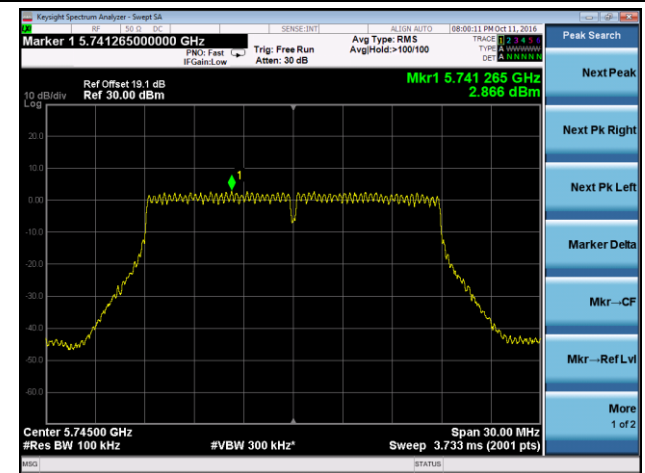

Channel 46 (5230MHz)

Channel 151 (5755MHz)

Channel 159 (5795MHz)

802.11ac-VHT20 Power Spectral Density - Ant 3

Channel 36 (5180MHz)

Channel 44 (5220MHz)

Channel 48 (5240MHz)

Channel 149 (5745MHz)