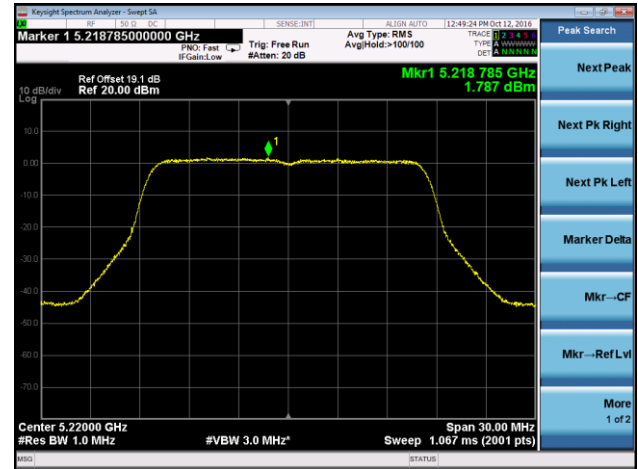

Channel 44 (5220MHz)