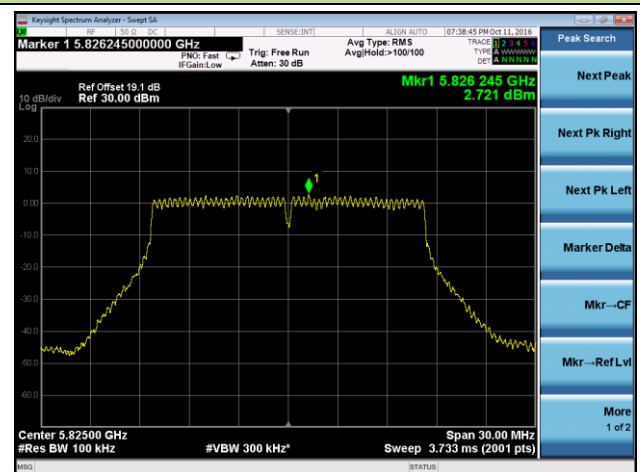

802.11a Power Spectral Density - Ant 3

Channel 36 (5180MHz)

Channel 44 (5220MHz)

Channel 48 (5240MHz)

Channel 149 (5745MHz)

Channel 157 (5785MHz)

Channel 165 (5825MHz)

802.11n-HT20 Power Spectral Density - Ant 3