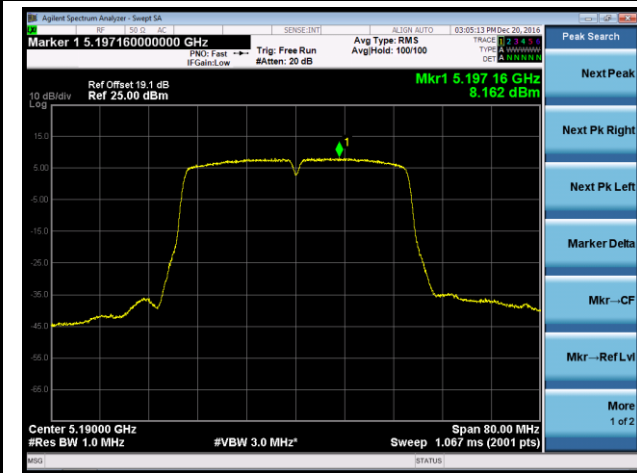

Channel 36 (5180MHz)

Channel 44 (5220MHz)

Channel 48 (5240MHz)

Channel 149 (5745MHz)

Channel 157 (5785MHz)

Channel 165 (5825MHz)

802.11n-HT40 Power Spectral Density - Ant 3

Channel 38 (5190MHz)