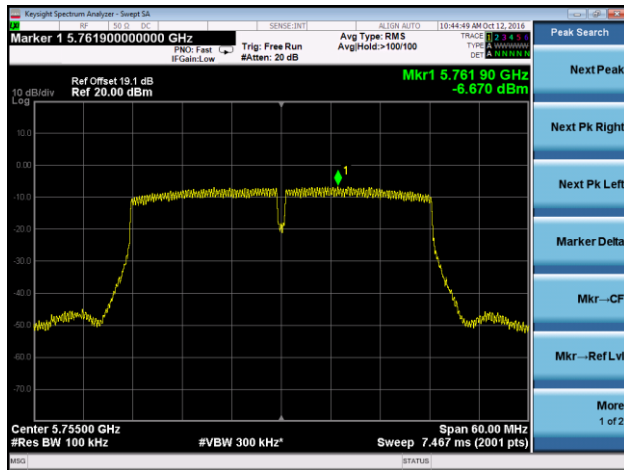

802.11n-HT40 Power Spectral Density - Ant 0 / Ant 0 + 1 + 2 + 3

Channel 38 (5190MHz)

Channel 46 (5230MHz)

Channel 151 (5755MHz)

Channel 159 (5795MHz)

802.11ac-VHT20 Power Spectral Density - Ant 0 / Ant 0 + 1 + 2 + 3