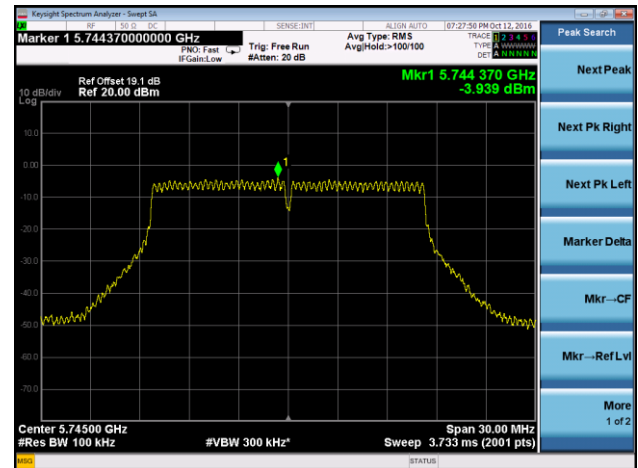

Channel 46 (5230MHz)

Channel 151 (5755MHz)

Channel 159 (5795MHz)

802.11ac-VHT80 Power Spectral Density - Ant 0 / Ant 0 + 1 + 2 + 3

Channel 42 (5210MHz)

Channel 155 (5775MHz)

802.11a Power Spectral Density - Ant 1 / Ant 0 + 1 + 2 + 3

Channel 36 (5180MHz)

Channel 44 (5220MHz)

Channel 48 (5240MHz)

Channel 149 (5745MHz)

Channel 157 (5785MHz)

Channel 165 (5825MHz)