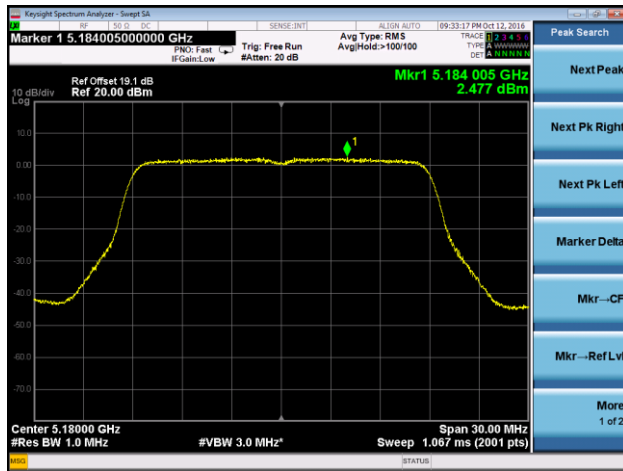

802.11n-HT40 Power Spectral Density - Ant 0 / Ant 0 + 1 + 2 + 3

Channel 38 (5190MHz)

Channel 46 (5230MHz)

Channel 151 (5755MHz)

Channel 159 (5795MHz)

802.11ac-VHT20 Power Spectral Density - Ant 0 / Ant 0 + 1 + 2 + 3

Channel 36 (5180MHz)

Channel 44 (5220MHz)

Channel 48 (5240MHz)

Channel 149 (5745MHz)

Channel 157 (5785MHz)

Channel 165 (5825MHz)

802.11ac-VHT40 Power Spectral Density - Ant 0 / Ant 0 + 1 + 2 + 3

Channel 38 (5190MHz)