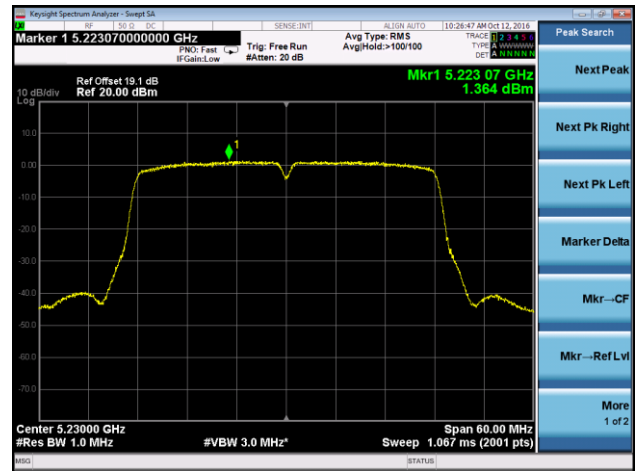

Channel 46 (5230MHz)