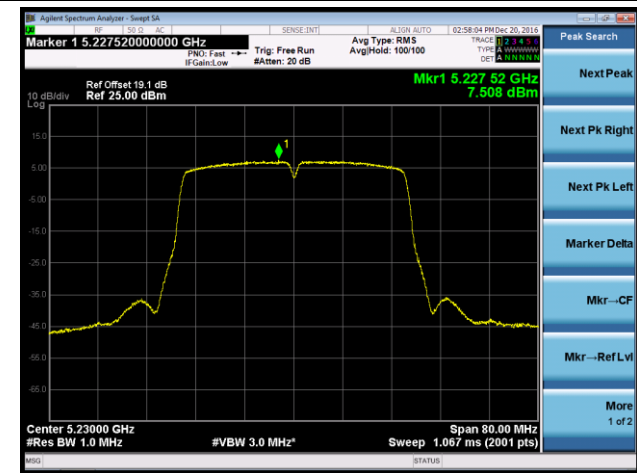

802.11ac-VHT40 Power Spectral Density - Ant 2

Channel 38 (5190MHz)

Channel 46 (5230MHz)

Channel 151 (5755MHz)

Channel 159 (5795MHz)

802.11ac-VHT80 Power Spectral Density - Ant 2

Channel 42 (5210MHz)

Channel 155 (5775MHz)