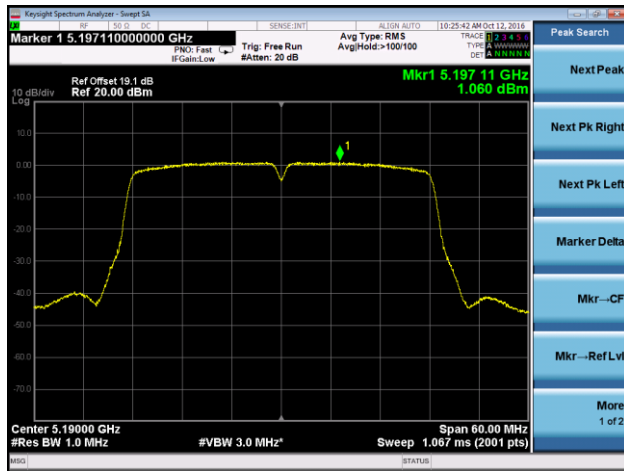

802.11n-HT40 Power Spectral Density - Ant 0 / Ant 0 + 1 + 2 + 3

Channel 38 (5190MHz)