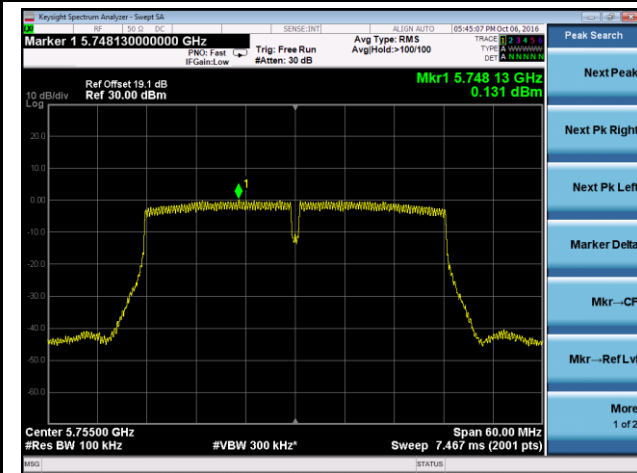

802.11ac-VHT40 Power Spectral Density - Ant 2

Channel 38 (5190MHz)

Channel 46 (5230MHz)

Channel 151 (5755MHz)

Channel 159 (5795MHz)

802.11ac-VHT80 Power Spectral Density - Ant 2

Channel 42 (5210MHz)

Channel 155 (5775MHz)