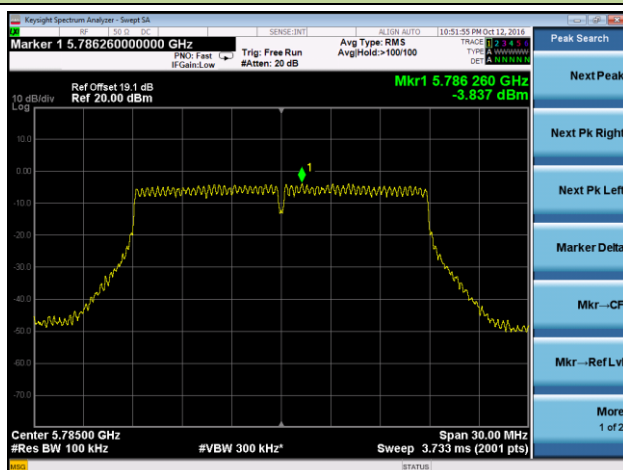

802.11n-HT40 Power Spectral Density - Ant 0 / Ant 0 + 1 + 2 + 3

Channel 38 (5190MHz)

Channel 46 (5230MHz)

Channel 151 (5755MHz)

Channel 159 (5795MHz)

802.11ac-VHT20 Power Spectral Density - Ant 0 / Ant 0 + 1 + 2 + 3

Channel 36 (5180MHz)

Channel 44 (5220MHz)

Channel 48 (5240MHz)

Channel 149 (5745MHz)

Channel 157 (5785MHz)

Channel 165 (5825MHz)

802.11ac-VHT40 Power Spectral Density - Ant 0 / Ant 0 + 1 + 2 + 3

Channel 38 (5190MHz)

Channel 46 (5230MHz)

Channel 151 (5755MHz)

Channel 159 (5795MHz)

802.11ac-VHT80 Power Spectral Density - Ant 0 / Ant 0 + 1 + 2 + 3

Channel 42 (5210MHz)

Channel 155 (5775MHz)

802.11a Power Spectral Density - Ant 1 / Ant 0 + 1 + 2 + 3