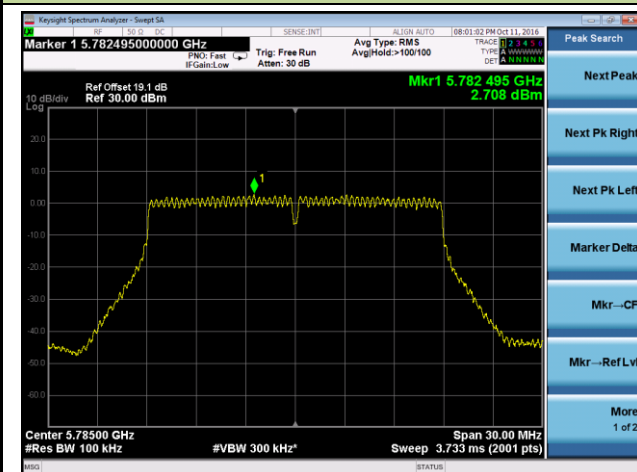

Channel 46 (5230MHz)

Channel 151 (5755MHz)

Channel 159 (5795MHz)

802.11ac-VHT20 Power Spectral Density - Ant 3

Channel 36 (5180MHz)

Channel 44 (5220MHz)

Channel 48 (5240MHz)

Channel 149 (5745MHz)

Channel 157 (5785MHz)

Channel 165 (5825MHz)

802.11ac-VHT40 Power Spectral Density - Ant 3

Channel 38 (5190MHz)

Channel 46 (5230MHz)

Channel 151 (5755MHz)

Channel 159 (5795MHz)

802.11ac-VHT80 Power Spectral Density - Ant 3