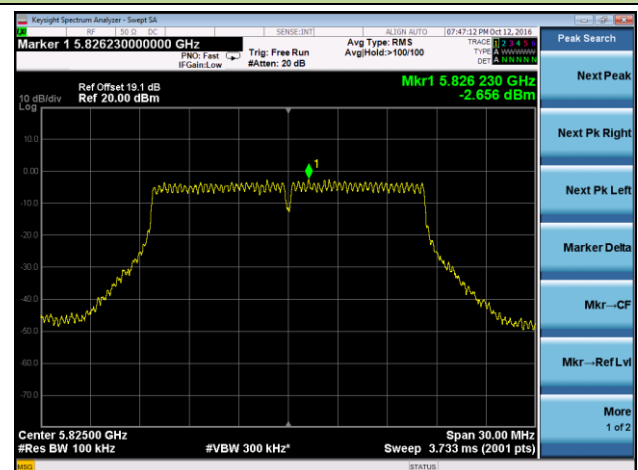

Channel 165 (5825MHz)