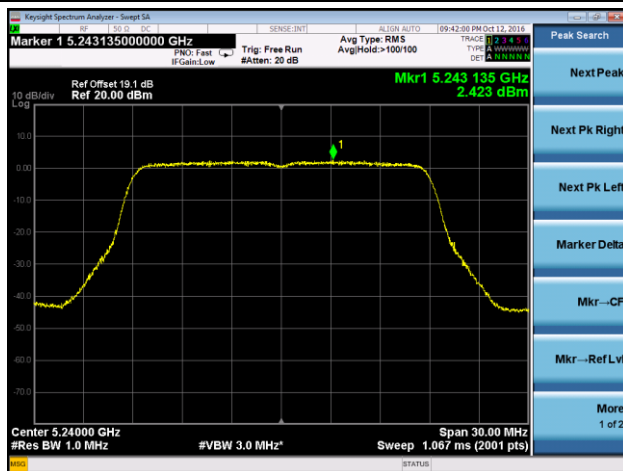

Channel 48 (5240MHz)