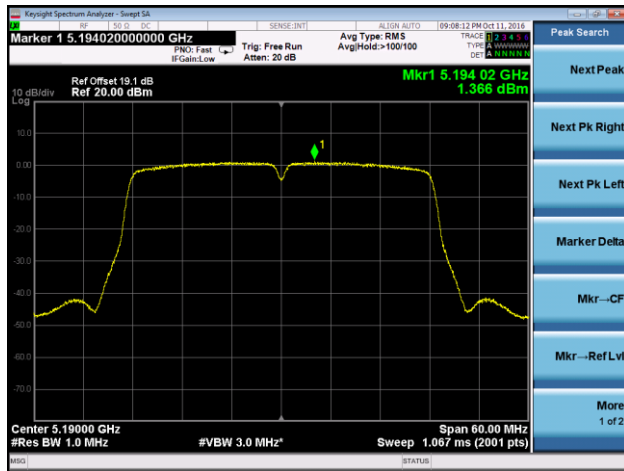

Channel 36 (5180MHz)

Channel 44 (5220MHz)

Channel 48 (5240MHz)

Channel 149 (5745MHz)

Channel 157 (5785MHz)

Channel 165 (5825MHz)

802.11ac-VHT40 Power Spectral Density - Ant 0 / Ant 0 + 1 + 2 + 3

Channel 38 (5190MHz)

Channel 46 (5230MHz)

Channel 151 (5755MHz)

Channel 159 (5795MHz)

802.11ac-VHT80 Power Spectral Density - Ant 0 / Ant 0 + 1 + 2 + 3

Channel 42 (5210MHz)

Channel 155 (5775MHz)

802.11a Power Spectral Density - Ant 1 / Ant 0 + 1 + 2 + 3