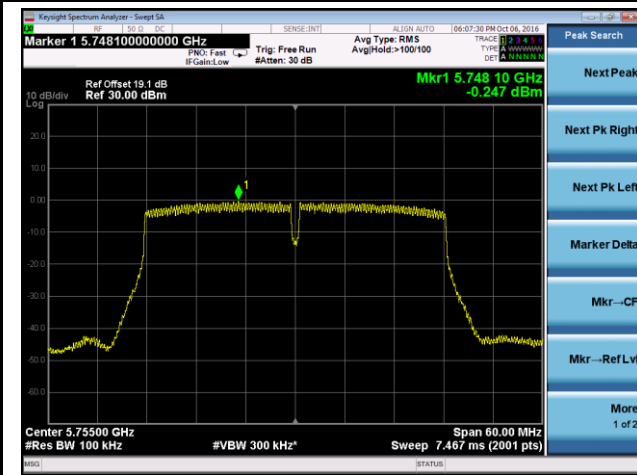

Channel 151 (5755MHz)