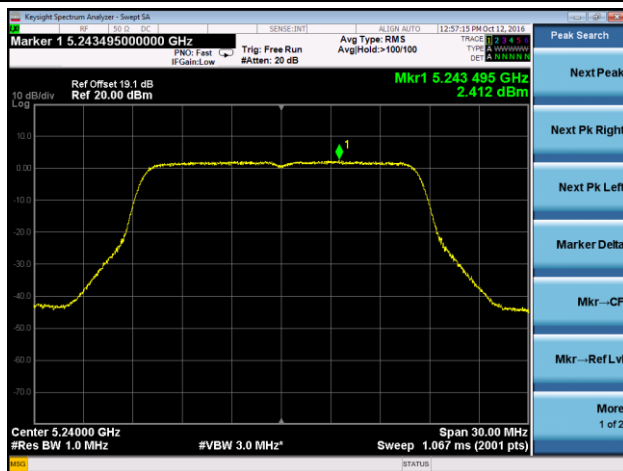

Channel 42 (5210MHz)

Channel 155 (5775MHz)

802.11a Power Spectral Density - Ant 0 / Ant 0 + 1 + 2 + 3

Channel 36 (5180MHz)

Channel 44 (5220MHz)

Channel 48 (5240MHz)

Channel 149 (5745MHz)

Channel 157 (5785MHz)