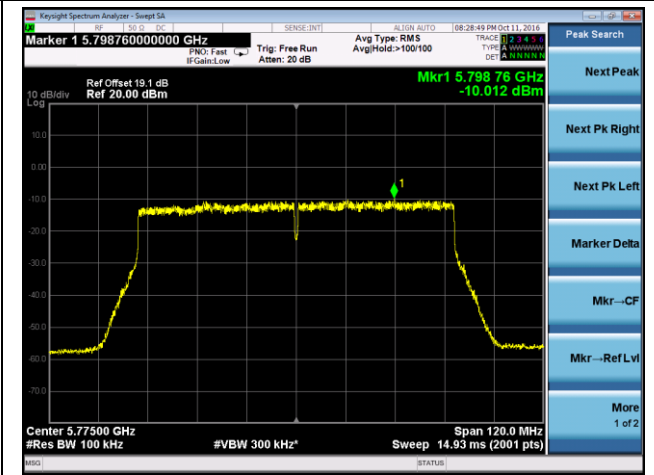

Channel 46 (5230MHz)

Channel 151 (5755MHz)

Channel 159 (5795MHz)

802.11ac-VHT80 Power Spectral Density - Ant 0 / Ant 0 + 1 + 2 + 3

Channel 42 (5210MHz)

Channel 155 (5775MHz)

802.11a Power Spectral Density - Ant 1 / Ant 0 + 1 + 2 + 3