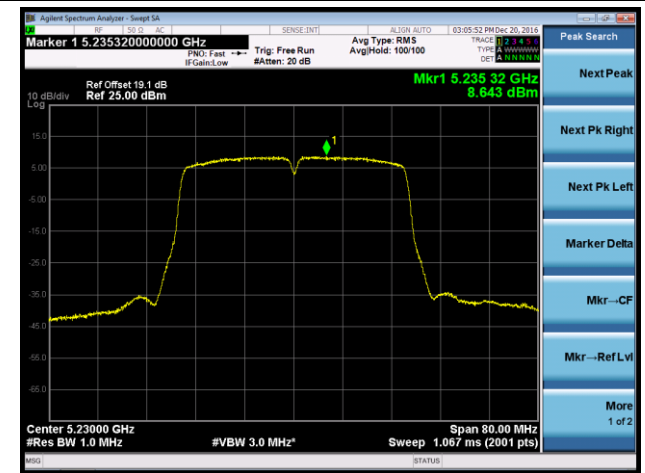

Channel 46 (5230MHz)