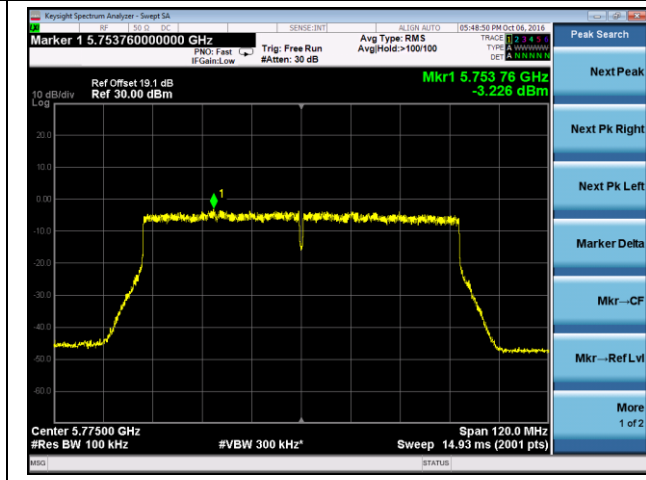

802.11ac-VHT40 Power Spectral Density - Ant 2

Channel 38 (5190MHz)

Channel 46 (5230MHz)

Channel 151 (5755MHz)

Channel 159 (5795MHz)

802.11ac-VHT80 Power Spectral Density - Ant 2

Channel 42 (5210MHz)

Channel 155 (5775MHz)