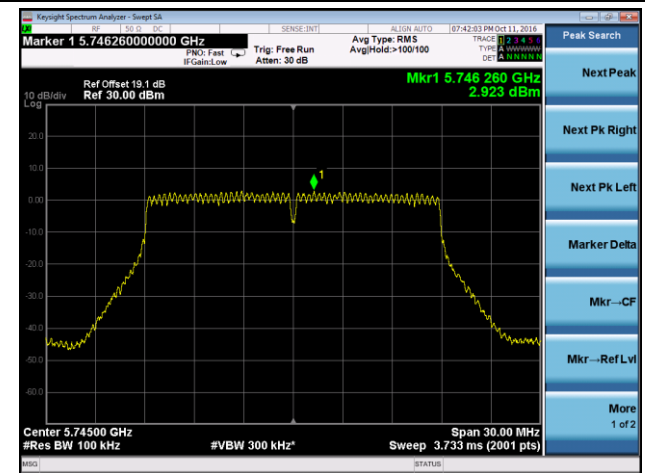

Channel 36 (5180MHz)

Channel 44 (5220MHz)

Channel 48 (5240MHz)

Channel 149 (5745MHz)

Channel 157 (5785MHz)

Channel 165 (5825MHz)

802.11n-HT40 Power Spectral Density - Ant 3

Channel 38 (5190MHz)