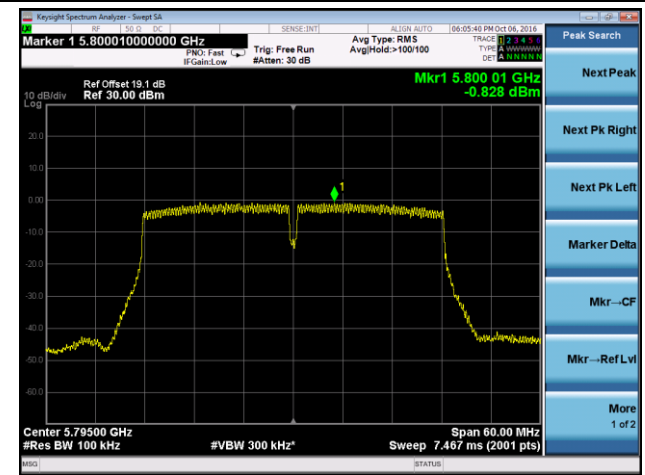

Channel 157 (5785MHz)

Channel 165 (5825MHz)

802.11ac-VHT40 Power Spectral Density - Ant 3

Channel 38 (5190MHz)

Channel 46 (5230MHz)

Channel 151 (5755MHz)

Channel 159 (5795MHz)

802.11ac-VHT80 Power Spectral Density - Ant 3