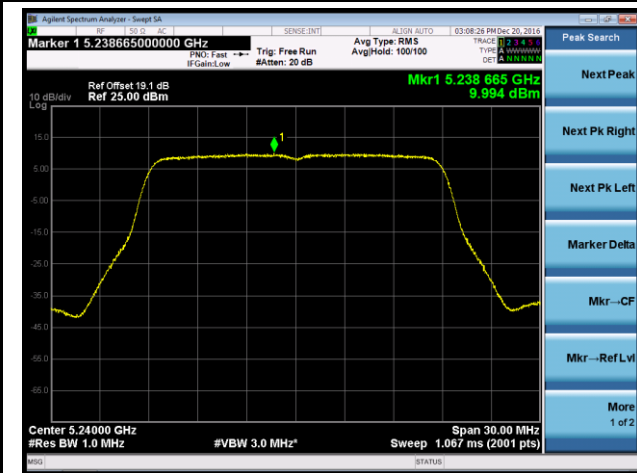

Channel 46 (5230MHz)

Channel 151 (5755MHz)

Channel 159 (5795MHz)

802.11ac-VHT20 Power Spectral Density - Ant 3

Channel 36 (5180MHz)

Channel 44 (5220MHz)

Channel 48 (5240MHz)

Channel 149 (5745MHz)

Channel 157 (5785MHz)

Channel 165 (5825MHz)

802.11ac-VHT40 Power Spectral Density - Ant 3

Channel 38 (5190MHz)

Channel 46 (5230MHz)

Channel 151 (5755MHz)

Channel 159 (5795MHz)

802.11ac-VHT80 Power Spectral Density - Ant 3