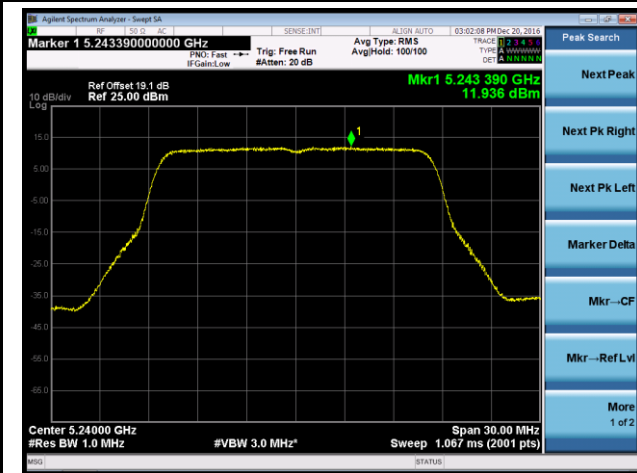

802.11a Power Spectral Density - Ant 3

Channel 36 (5180MHz)

Channel 44 (5220MHz)

Channel 48 (5240MHz)

Channel 149 (5745MHz)

Channel 157 (5785MHz)

Channel 165 (5825MHz)

802.11n-HT20 Power Spectral Density - Ant 3