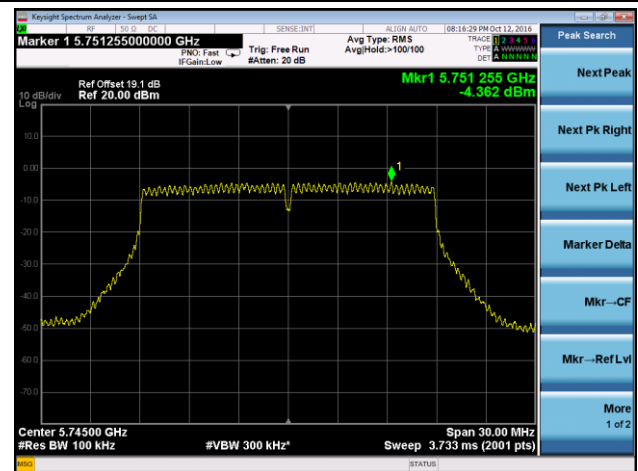

Channel 165 (5825MHz)

802.11n-HT20 Power Spectral Density - Ant 0 / Ant 0 + 1 + 2 + 3

Channel 36 (5180MHz)

Channel 44 (5220MHz)

Channel 48 (5240MHz)

Channel 149 (5745MHz)

Channel 157 (5785MHz)

Channel 165 (5825MHz)