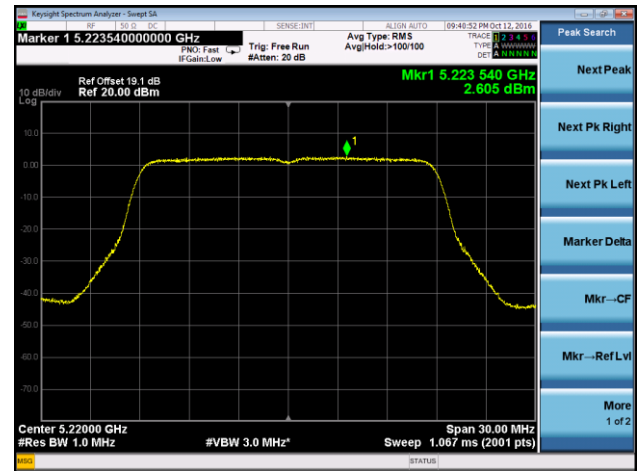

Channel 44 (5220MHz)