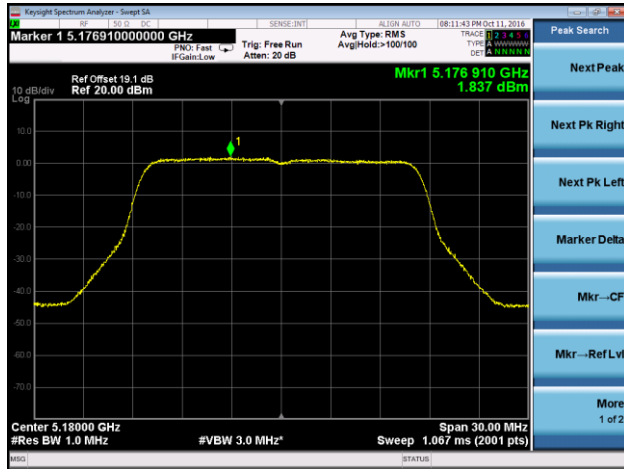

802.11a Power Spectral Density - Ant 1 / Ant 0 + 1 + 2 + 3

Channel 36 (5180MHz)