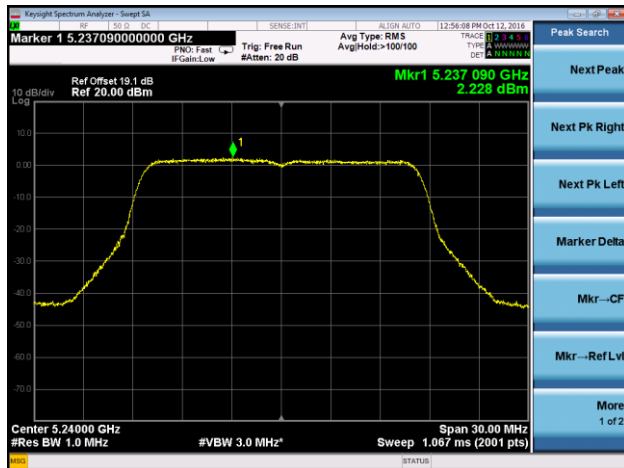

Channel 48 (5240MHz)