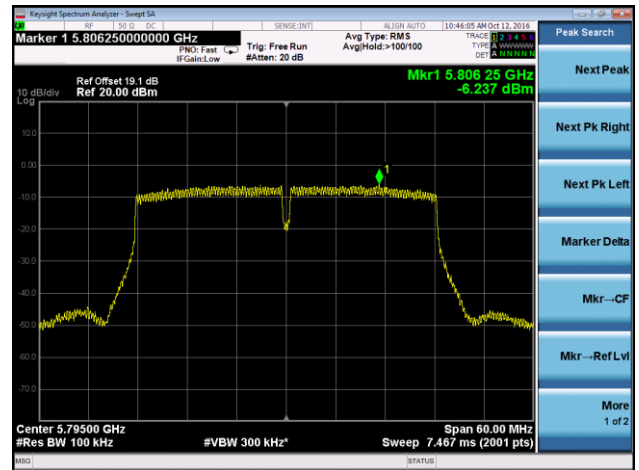

802.11n-HT40 Power Spectral Density - Ant 0 / Ant 0 + 1 + 2 + 3

Channel 38 (5190MHz)

Channel 46 (5230MHz)

Channel 151 (5755MHz)

Channel 159 (5795MHz)

802.11ac-VHT20 Power Spectral Density - Ant 0 / Ant 0 + 1 + 2 + 3