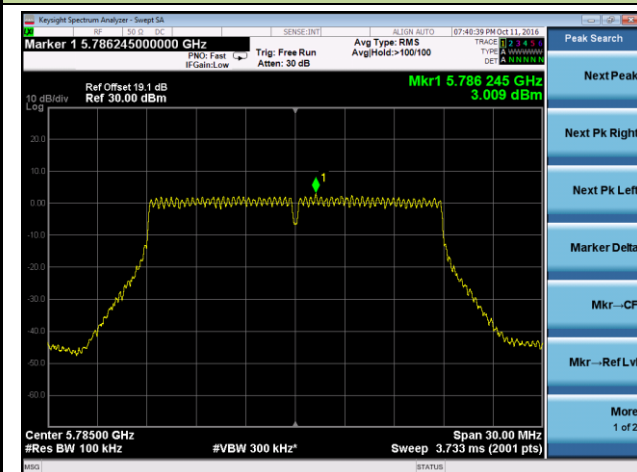

Channel 36 (5180MHz)

Channel 44 (5220MHz)

Channel 48 (5240MHz)

Channel 149 (5745MHz)

Channel 157 (5785MHz)

Channel 165 (5825MHz)

802.11n-HT40 Power Spectral Density - Ant 3

Channel 38 (5190MHz)