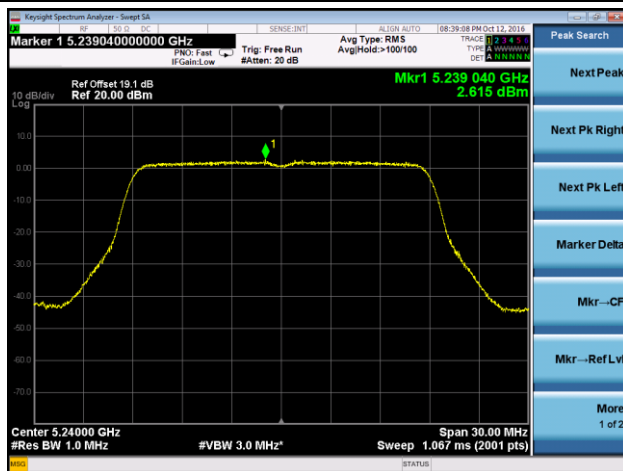

Channel 165 (5825MHz)

802.11n-HT20 Power Spectral Density - Ant 0 / Ant 0 + 1 + 2 + 3

Channel 36 (5180MHz)

Channel 44 (5220MHz)

Channel 48 (5240MHz)

Channel 149 (5745MHz)

Channel 157 (5785MHz)

Channel 165 (5825MHz)