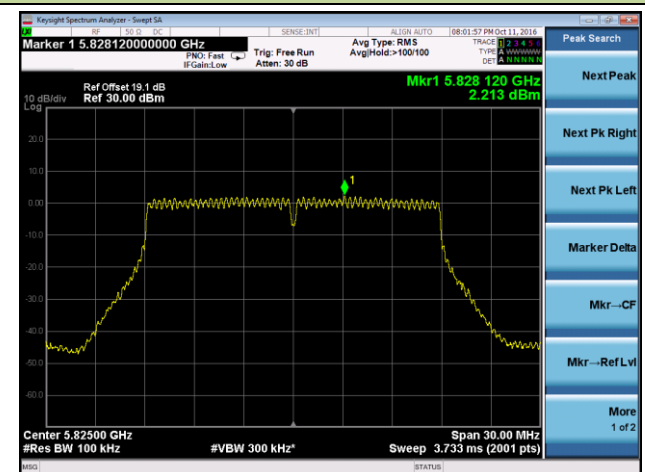

Channel 165 (5825MHz)