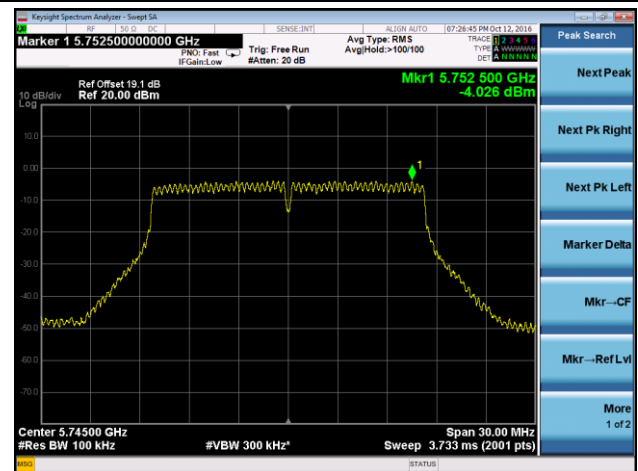

Channel 42 (5210MHz)

Channel 155 (5775MHz)

802.11a Power Spectral Density - Ant 0 / Ant 0 + 1 + 2 + 3

Channel 36 (5180MHz)

Channel 44 (5220MHz)

Channel 48 (5240MHz)

Channel 149 (5745MHz)

Channel 157 (5785MHz)