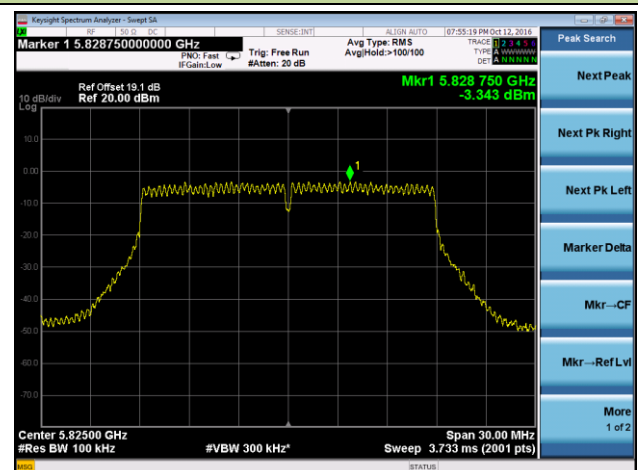

Channel 165 (5825MHz)

802.11n-HT20 Power Spectral Density - Ant 0 / Ant 0 + 1 + 2 + 3

Channel 36 (5180MHz)

Channel 44 (5220MHz)

Channel 48 (5240MHz)

Channel 149 (5745MHz)

Channel 157 (5785MHz)

Channel 165 (5825MHz)