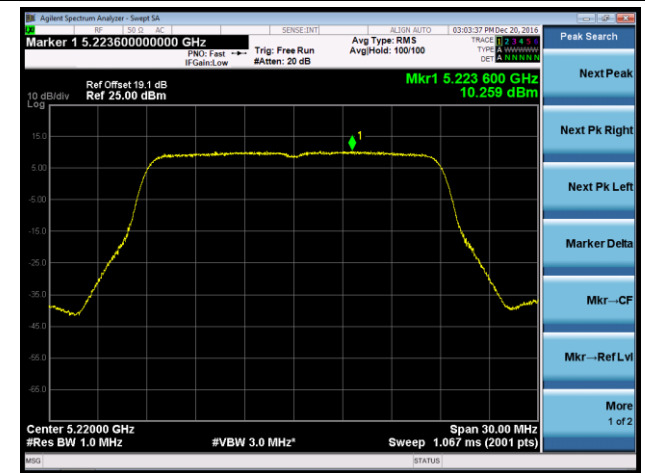

Channel 44 (5220MHz)