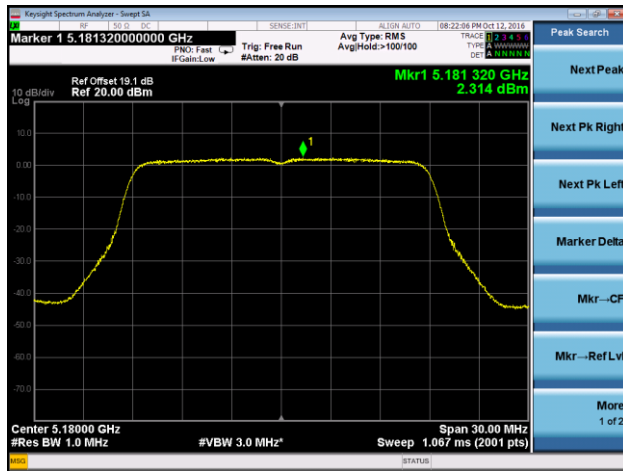

802.11n-HT20 Power Spectral Density - Ant 0 / Ant 0 + 1 + 2 + 3

Channel 36 (5180MHz)