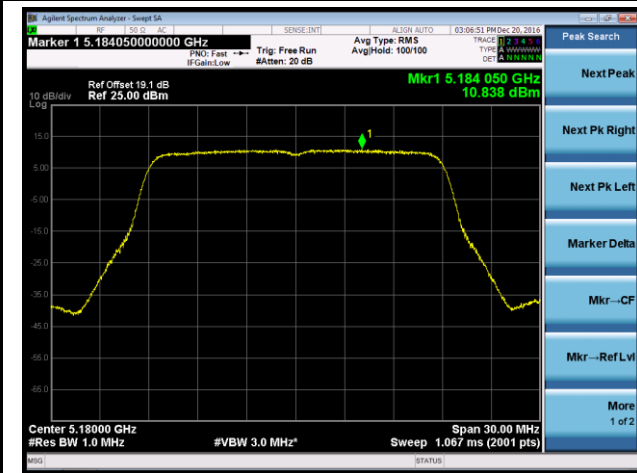

Channel 46 (5230MHz)

Channel 151 (5755MHz)

Channel 159 (5795MHz)

802.11ac-VHT20 Power Spectral Density - Ant 3

Channel 36 (5180MHz)

Channel 44 (5220MHz)

Channel 48 (5240MHz)

Channel 149 (5745MHz)

Channel 157 (5785MHz)

Channel 165 (5825MHz)

802.11ac-VHT40 Power Spectral Density - Ant 3

Channel 38 (5190MHz)

Channel 46 (5230MHz)

Channel 151 (5755MHz)

Channel 159 (5795MHz)

802.11ac-VHT80 Power Spectral Density - Ant 3