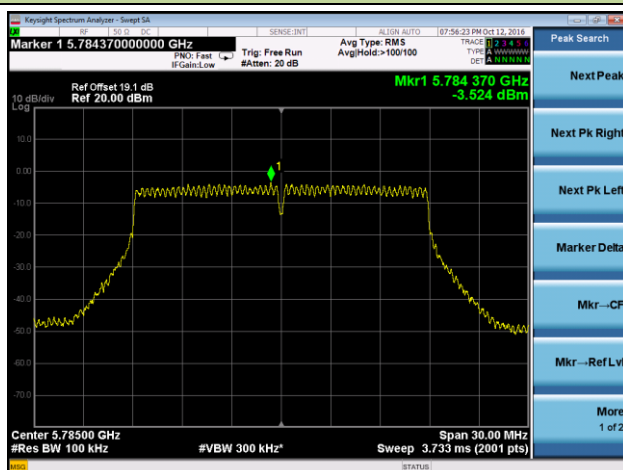

Channel 165 (5825MHz)

802.11n-HT20 Power Spectral Density - Ant 0 / Ant 0 + 1 + 2 + 3

Channel 36 (5180MHz)

Channel 44 (5220MHz)

Channel 48 (5240MHz)

Channel 149 (5745MHz)

Channel 157 (5785MHz)

Channel 165 (5825MHz)

802.11n-HT40 Power Spectral Density - Ant 0 / Ant 0 + 1 + 2 + 3

Channel 38 (5190MHz)

Channel 46 (5230MHz)

Channel 151 (5755MHz)

Channel 159 (5795MHz)

802.11ac-VHT20 Power Spectral Density - Ant 0 / Ant 0 + 1 + 2 + 3