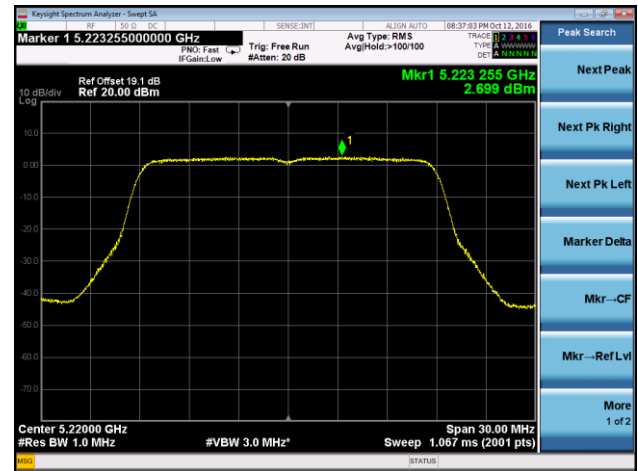

Channel 165 (5825MHz)

802.11n-HT20 Power Spectral Density - Ant 0 / Ant 0 + 1 + 2 + 3

Channel 36 (5180MHz)

Channel 44 (5220MHz)

Channel 48 (5240MHz)

Channel 149 (5745MHz)

Channel 157 (5785MHz)

Channel 165 (5825MHz)