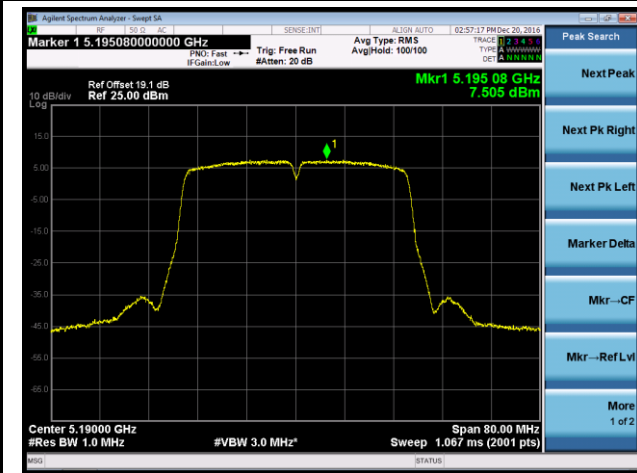

802.11ac-VHT40 Power Spectral Density - Ant 2

Channel 38 (5190MHz)

Channel 46 (5230MHz)

Channel 151 (5755MHz)

Channel 159 (5795MHz)

802.11ac-VHT80 Power Spectral Density - Ant 2

Channel 42 (5210MHz)

Channel 155 (5775MHz)