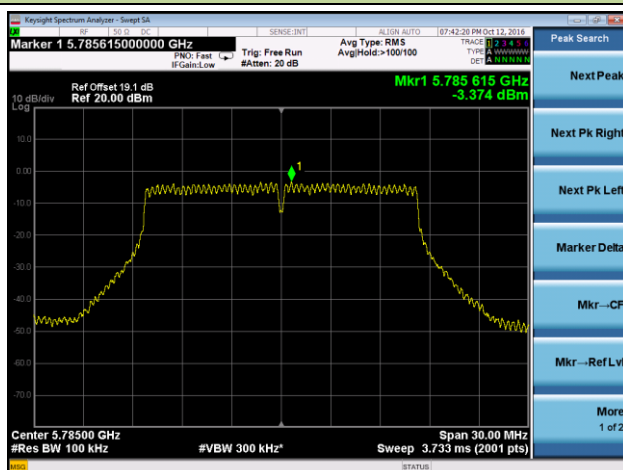

Channel 42 (5210MHz)

Channel 155 (5775MHz)

802.11a Power Spectral Density - Ant 0 / Ant 0 + 1 + 2 + 3

Channel 36 (5180MHz)

Channel 44 (5220MHz)

Channel 48 (5240MHz)

Channel 149 (5745MHz)

Channel 157 (5785MHz)