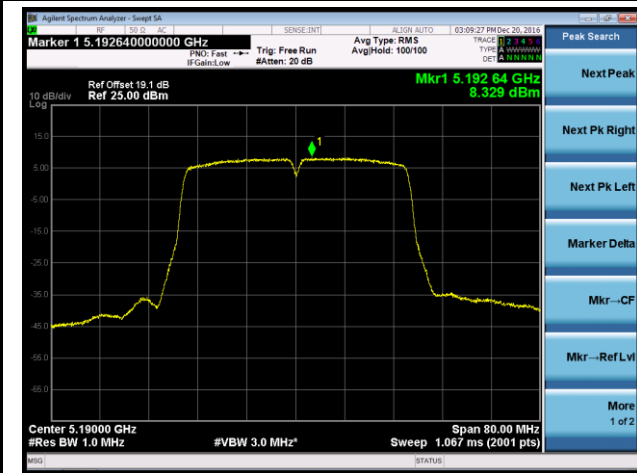

Channel 157 (5785MHz)

Channel 165 (5825MHz)

802.11ac-VHT40 Power Spectral Density - Ant 3

Channel 38 (5190MHz)

Channel 46 (5230MHz)

Channel 151 (5755MHz)

Channel 159 (5795MHz)

802.11ac-VHT80 Power Spectral Density - Ant 3