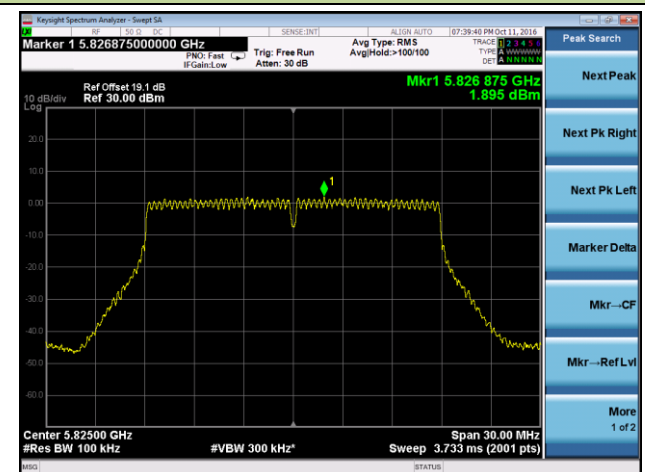

Channel 36 (5180MHz)

Channel 44 (5220MHz)

Channel 48 (5240MHz)

Channel 149 (5745MHz)

Channel 157 (5785MHz)

Channel 165 (5825MHz)

802.11n-HT40 Power Spectral Density - Ant 3

Channel 38 (5190MHz)