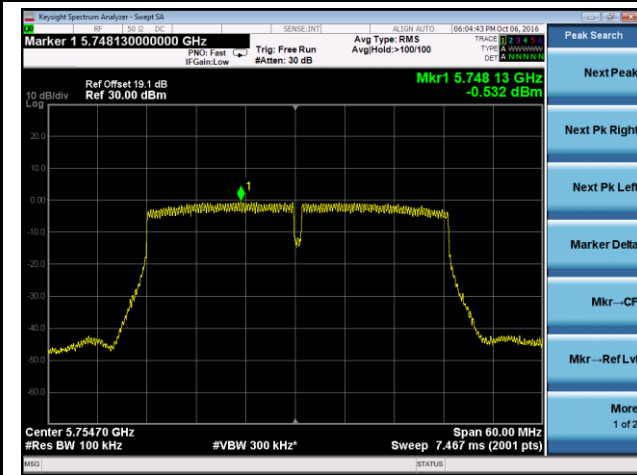

Channel 157 (5785MHz)

Channel 165 (5825MHz)

802.11ac-VHT40 Power Spectral Density - Ant 3

Channel 38 (5190MHz)

Channel 46 (5230MHz)

Channel 151 (5755MHz)

Channel 159 (5795MHz)

802.11ac-VHT80 Power Spectral Density - Ant 3