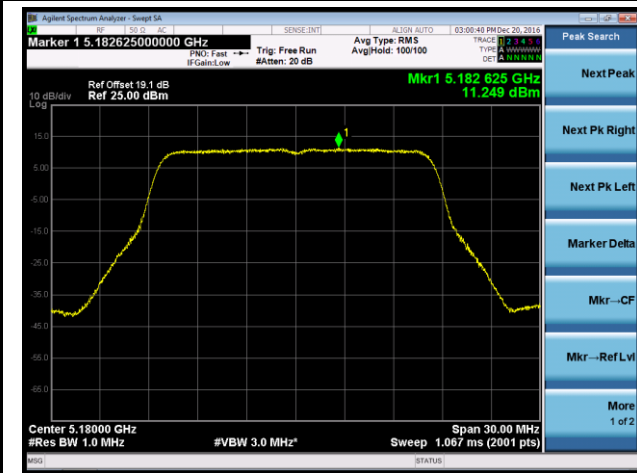

802.11a Power Spectral Density - Ant 3

Channel 36 (5180MHz)