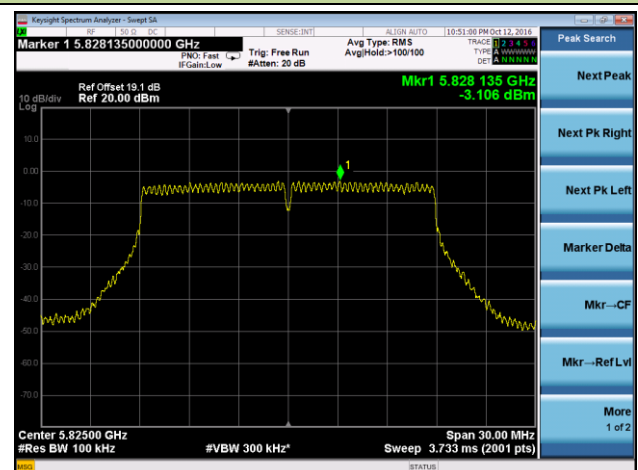

Channel 36 (5180MHz)

Channel 44 (5220MHz)

Channel 48 (5240MHz)

Channel 149 (5745MHz)

Channel 157 (5785MHz)

Channel 165 (5825MHz)

802.11ac-VHT40 Power Spectral Density - Ant 0 / Ant 0 + 1 + 2 + 3

Channel 38 (5190MHz)

Channel 46 (5230MHz)

Channel 151 (5755MHz)

Channel 159 (5795MHz)

802.11ac-VHT80 Power Spectral Density - Ant 0 / Ant 0 + 1 + 2 + 3

Channel 42 (5210MHz)

Channel 155 (5775MHz)

802.11a Power Spectral Density - Ant 1 / Ant 0 + 1 + 2 + 3