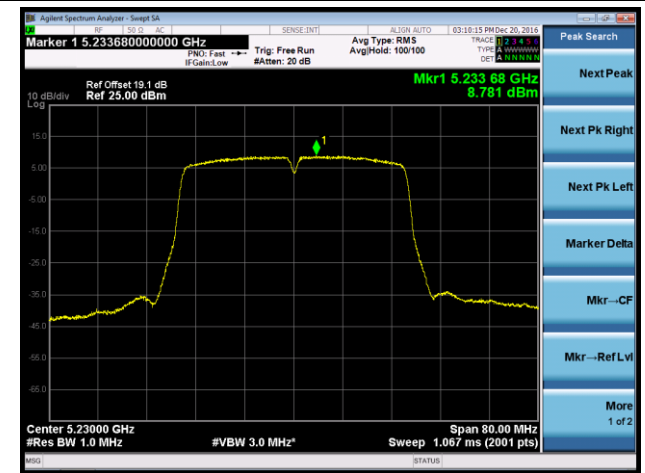

Channel 157 (5785MHz)

Channel 165 (5825MHz)

802.11ac-VHT40 Power Spectral Density - Ant 3

Channel 38 (5190MHz)

Channel 46 (5230MHz)

Channel 151 (5755MHz)

Channel 159 (5795MHz)

802.11ac-VHT80 Power Spectral Density - Ant 3