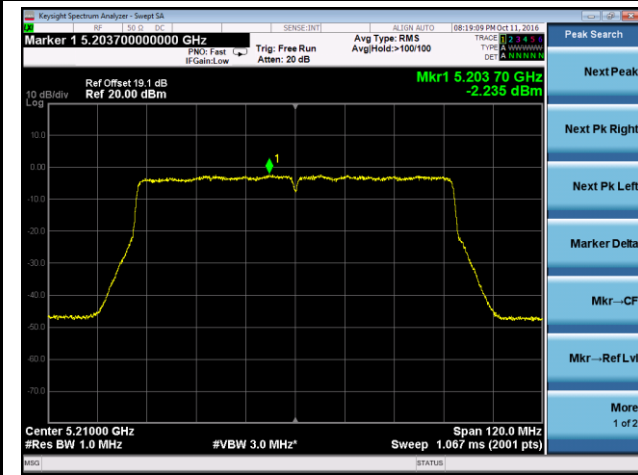

Channel 46 (5230MHz)

Channel 151 (5755MHz)

Channel 159 (5795MHz)

802.11ac-VHT80 Power Spectral Density - Ant 0 / Ant 0 + 1 + 2 + 3

Channel 42 (5210MHz)

Channel 155 (5775MHz)

802.11a Power Spectral Density - Ant 1 / Ant 0 + 1 + 2 + 3