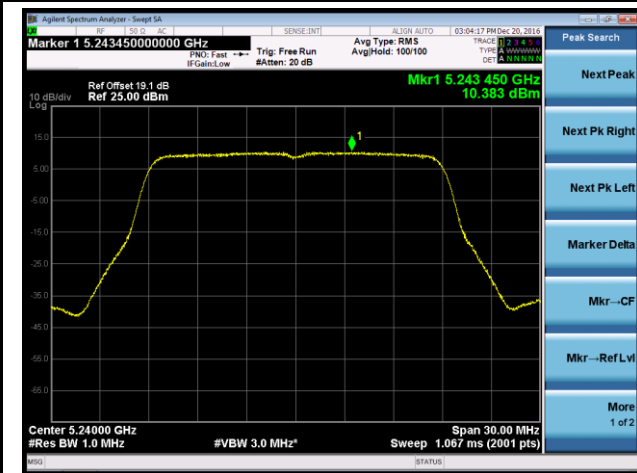

Channel 48 (5240MHz)