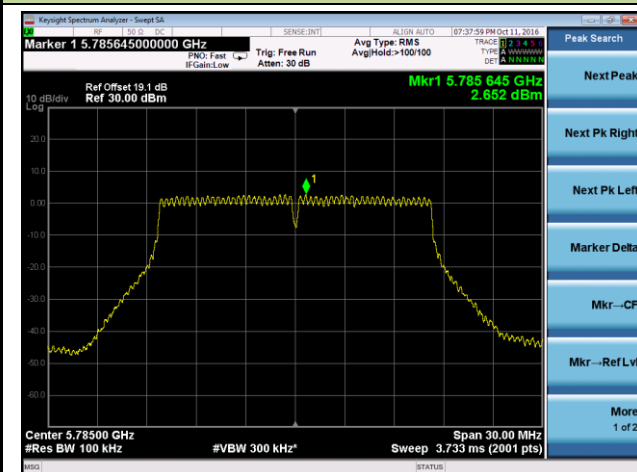

802.11a Power Spectral Density - Ant 3

Channel 36 (5180MHz)

Channel 44 (5220MHz)

Channel 48 (5240MHz)

Channel 149 (5745MHz)

Channel 157 (5785MHz)

Channel 165 (5825MHz)

802.11n-HT20 Power Spectral Density - Ant 3