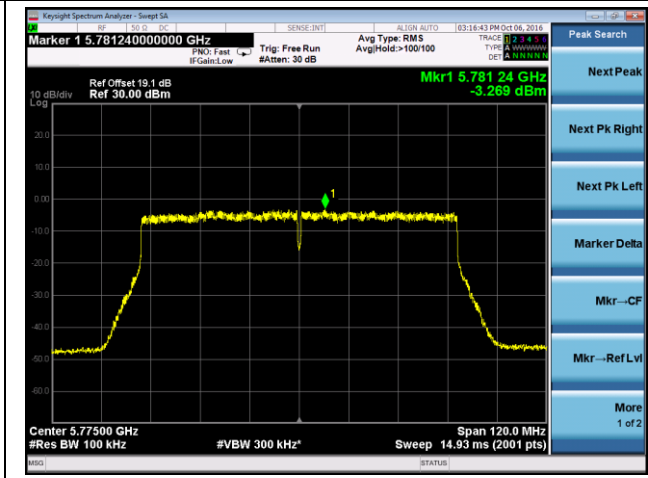

Channel 149 (5745MHz)

Channel 157 (5785MHz)

Channel 165 (5825MHz)

802.11ac-VHT40 Power Spectral Density - Ant 0

Channel 38 (5190MHz)

Channel 46 (5230MHz)

Channel 151 (5755MHz)

Channel 159 (5795MHz)

802.11ac-VHT80 Power Spectral Density - Ant 0

Channel 42 (5210MHz)

Channel 155 (5775MHz)

802.11a Power Spectral Density - Ant 1

Channel 36 (5180MHz)

Channel 44 (5220MHz)

Channel 48 (5240MHz)

Channel 149 (5745MHz)