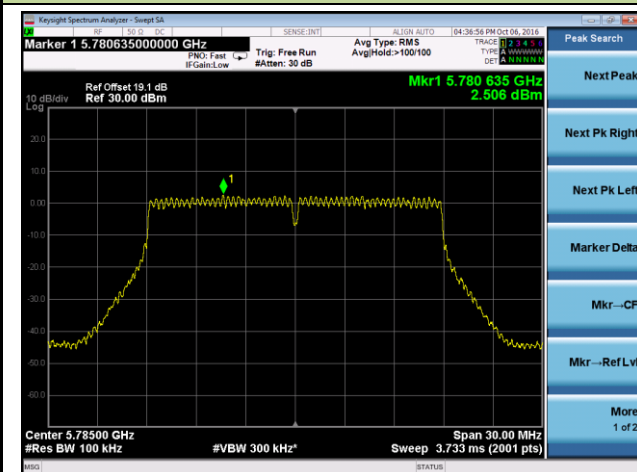

Channel 157 (5785MHz)

Channel 165 (5825MHz)

802.11n-HT20 Power Spectral Density - Ant 1

Channel 36 (5180MHz)

Channel 44 (5220MHz)

Channel 48 (5240MHz)

Channel 149 (5745MHz)

Channel 157 (5785MHz)