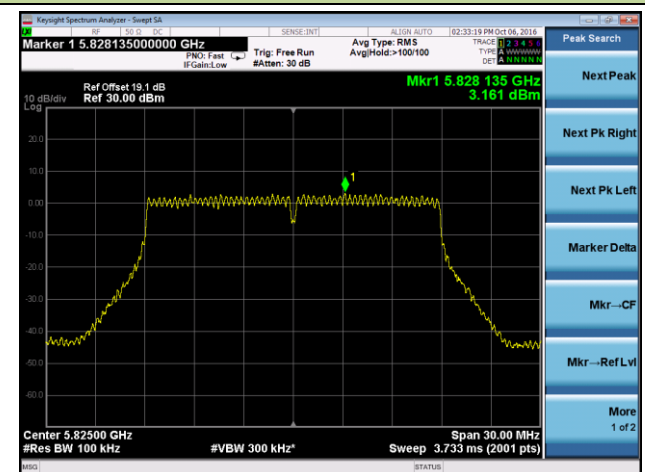

Channel 165 (5825MHz)