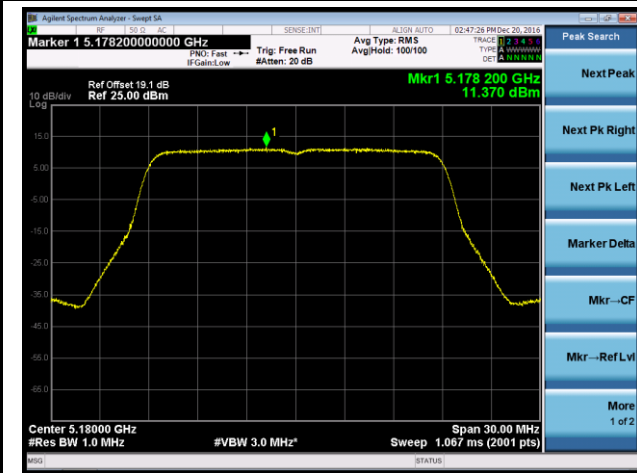

Channel 48 (5240MHz)

Channel 149 (5745MHz)

Channel 157 (5785MHz)

Channel 165 (5825MHz)

802.11n-HT20 Power Spectral Density - Ant 2

Channel 36 (5180MHz)

Channel 44 (5220MHz)

Channel 48 (5240MHz)