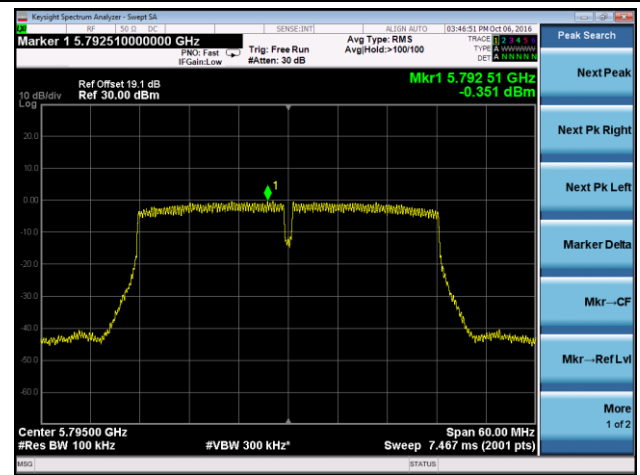

Channel 165 (5825MHz)

802.11n-HT40 Power Spectral Density - Ant 1

Channel 38 (5190MHz)

Channel 46 (5230MHz)

Channel 151 (5755MHz)

Channel 159 (5795MHz)

802.11ac-VHT20 Power Spectral Density - Ant 1

Channel 36 (5180MHz)