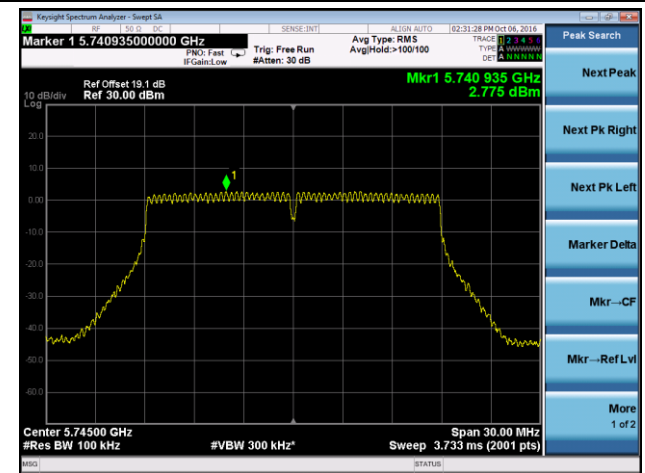

Channel 149 (5745MHz)