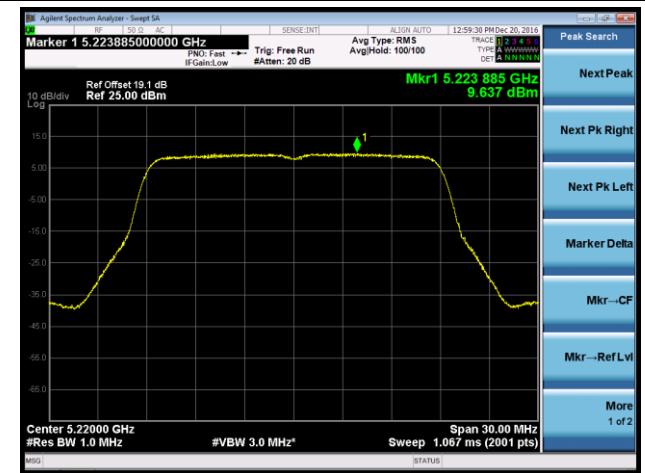

802.11n-HT20 Power Spectral Density - Ant 0

Channel 36 (5180MHz)

Channel 44 (5220MHz)

Channel 48 (5240MHz)

Channel 149 (5745MHz)

Channel 157 (5785MHz)

Channel 165 (5825MHz)

802.11n-HT40 Power Spectral Density - Ant 0