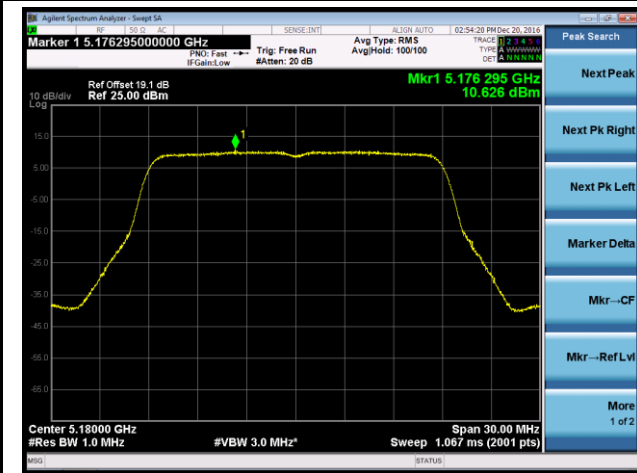

802.11ac-VHT20 Power Spectral Density - Ant 2

Channel 36 (5180MHz)