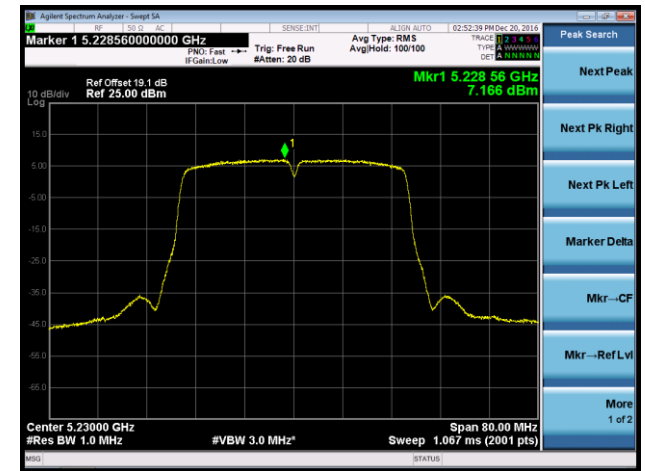

Channel 149 (5745MHz)

Channel 157 (5785MHz)

Channel 165 (5825MHz)

802.11n-HT40 Power Spectral Density - Ant 2

Channel 38 (5190MHz)

Channel 46 (5230MHz)

Channel 151 (5755MHz)

Channel 159 (5795MHz)