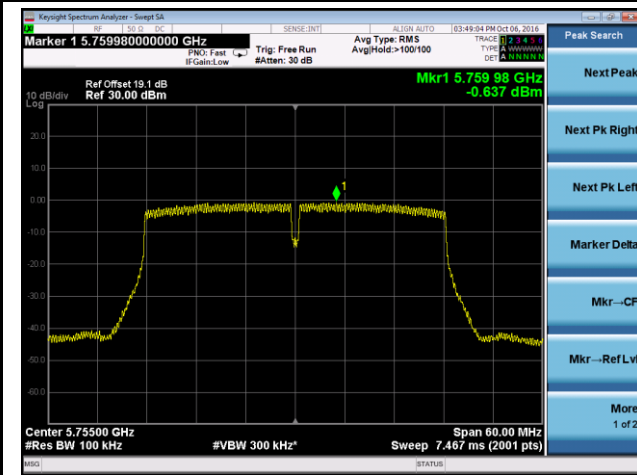

Channel 151 (5755MHz)