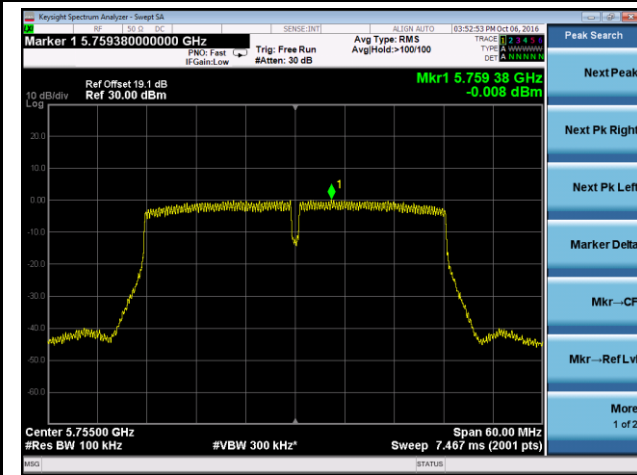

Channel 151 (5755MHz)