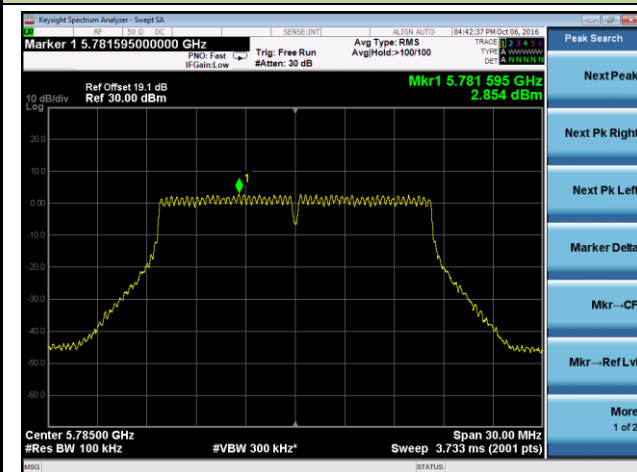

Channel 151 (5755MHz)

Channel 159 (5795MHz)

802.11ac-VHT80 Power Spectral Density - Ant 1

Channel 42 (5210MHz)

Channel 155 (5775MHz)

802.11a Power Spectral Density - Ant 2

Channel 36 (5180MHz)

Channel 44 (5220MHz)

Channel 48 (5240MHz)

Channel 149 (5745MHz)

Channel 157 (5785MHz)

Channel 165 (5825MHz)

802.11n-HT20 Power Spectral Density - Ant 2

Channel 36 (5180MHz)

Channel 44 (5220MHz)

Channel 48 (5240MHz)