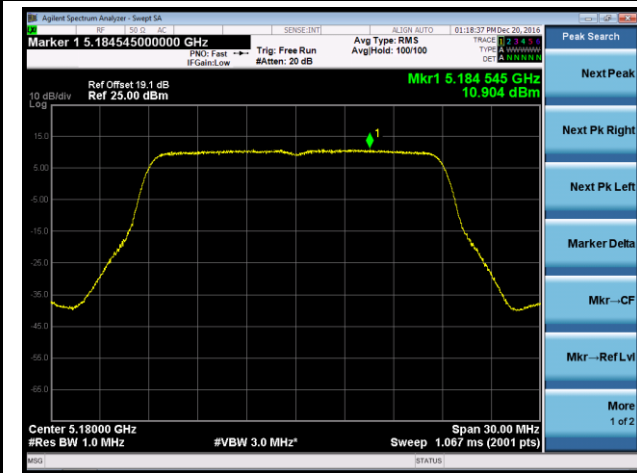

Channel 165 (5825MHz)

802.11n-HT40 Power Spectral Density - Ant 1

Channel 38 (5190MHz)

Channel 46 (5230MHz)

Channel 151 (5755MHz)

Channel 159 (5795MHz)

802.11ac-VHT20 Power Spectral Density - Ant 1

Channel 36 (5180MHz)