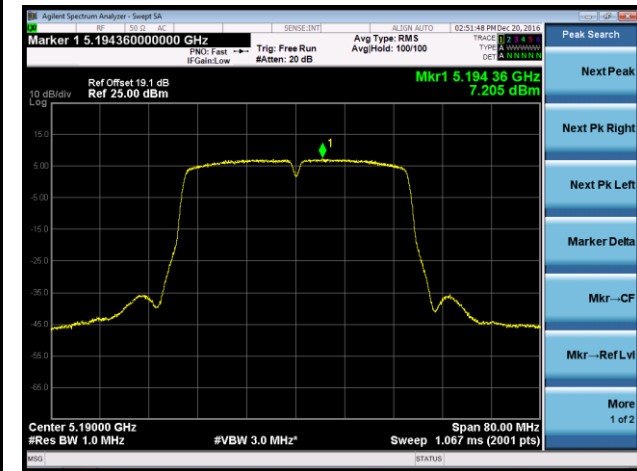

Channel 149 (5745MHz)

Channel 157 (5785MHz)

Channel 165 (5825MHz)

802.11n-HT40 Power Spectral Density - Ant 2

Channel 38 (5190MHz)

Channel 46 (5230MHz)

Channel 151 (5755MHz)

Channel 159 (5795MHz)