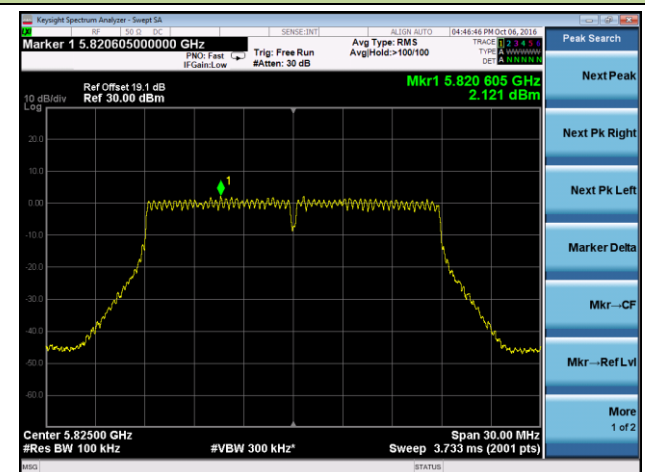

Channel 165 (5825MHz)