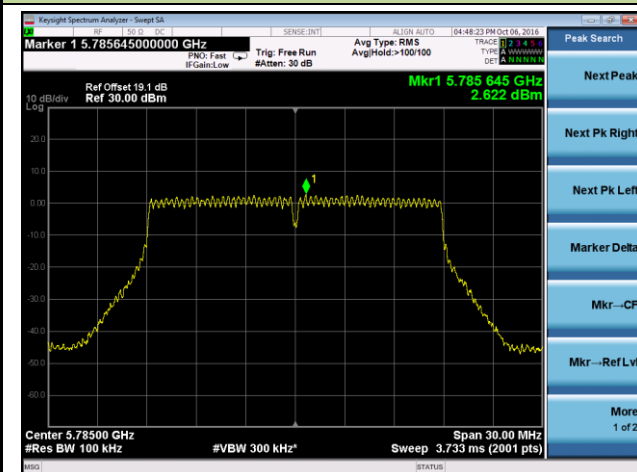

Channel 149 (5745MHz)

Channel 157 (5785MHz)

Channel 165 (5825MHz)

802.11n-HT40 Power Spectral Density - Ant 2

Channel 38 (5190MHz)

Channel 46 (5230MHz)

Channel 151 (5755MHz)

Channel 159 (5795MHz)

802.11ac-VHT20 Power Spectral Density - Ant 2

Channel 36 (5180MHz)

Channel 44 (5220MHz)

Channel 48 (5240MHz)

Channel 149 (5745MHz)

Channel 157 (5785MHz)

Channel 165 (5825MHz)