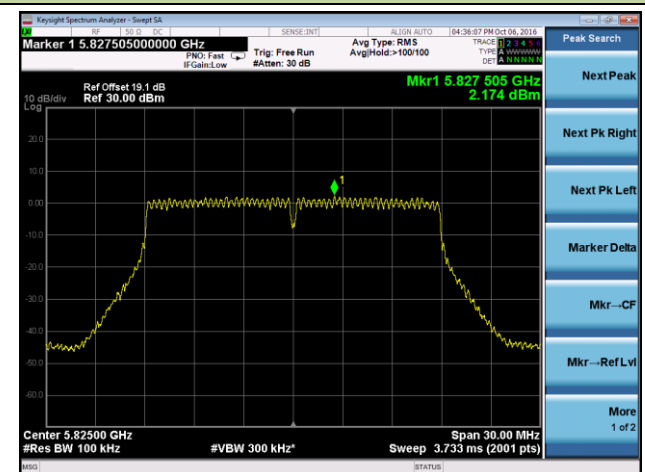

Channel 165 (5825MHz)