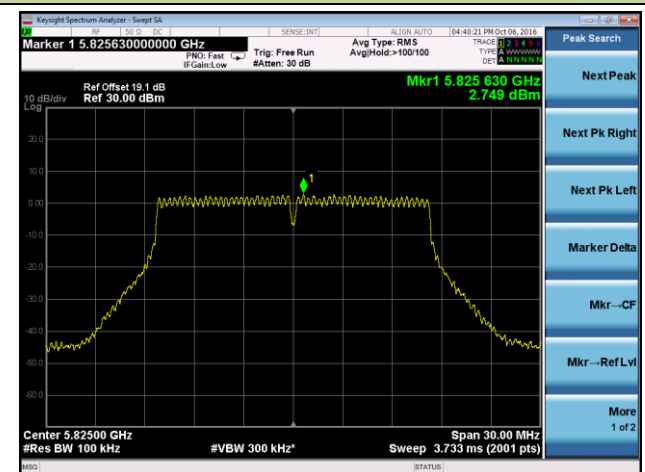

Channel 165 (5825MHz)