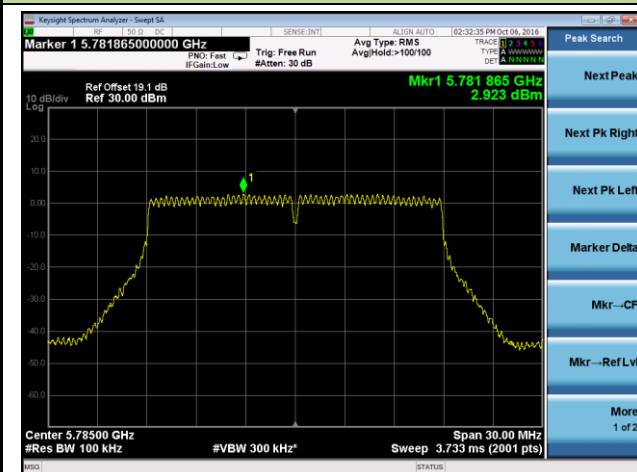

Channel 157 (5785MHz)