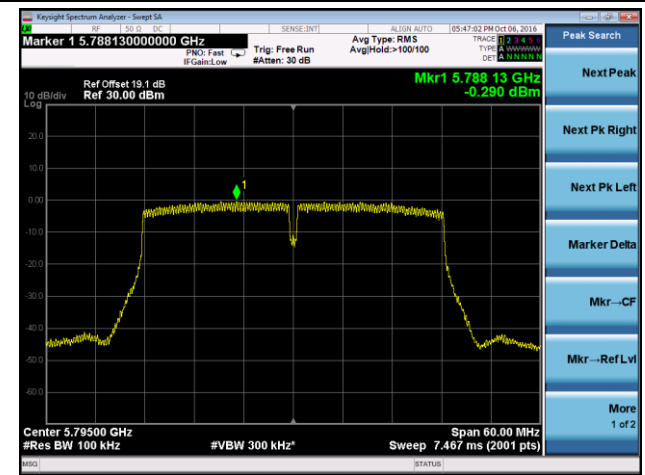

Channel 149 (5745MHz)

Channel 157 (5785MHz)

Channel 165 (5825MHz)

802.11n-HT40 Power Spectral Density - Ant 2

Channel 38 (5190MHz)

Channel 46 (5230MHz)

Channel 151 (5755MHz)

Channel 159 (5795MHz)