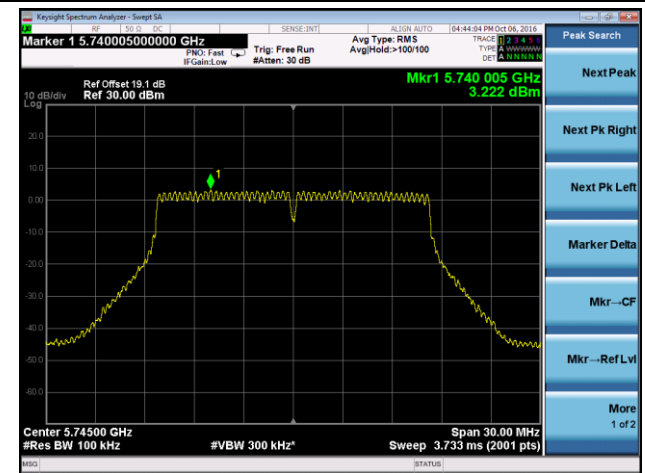

Channel 149 (5745MHz)