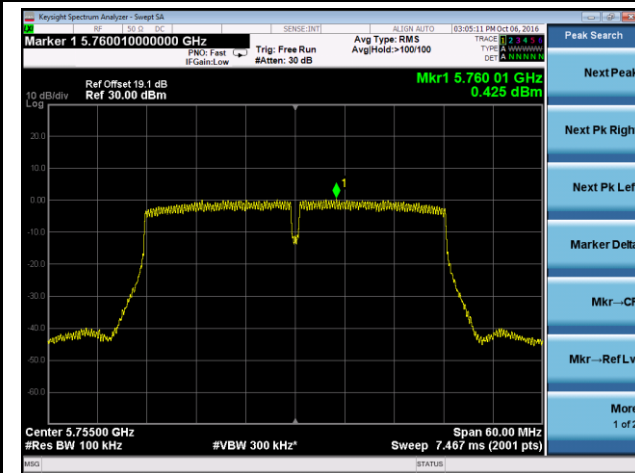

Channel 149 (5745MHz)

Channel 157 (5785MHz)

Channel 165 (5825MHz)

802.11ac-VHT40 Power Spectral Density - Ant 0

Channel 38 (5190MHz)

Channel 46 (5230MHz)

Channel 151 (5755MHz)

Channel 159 (5795MHz)

802.11ac-VHT80 Power Spectral Density - Ant 0

Channel 42 (5210MHz)

Channel 155 (5775MHz)

802.11a Power Spectral Density - Ant 1

Channel 36 (5180MHz)

Channel 44 (5220MHz)

Channel 48 (5240MHz)

Channel 149 (5745MHz)