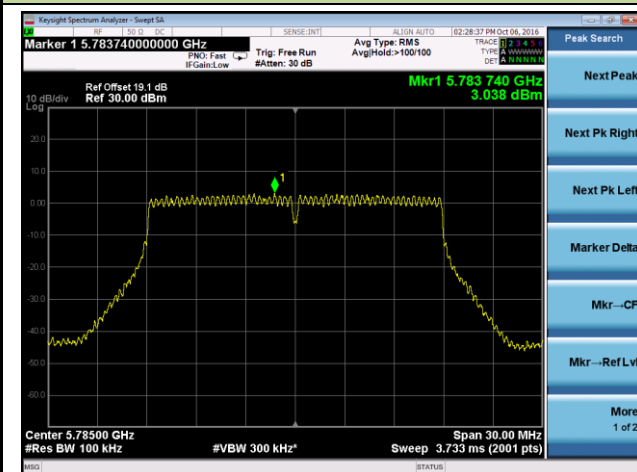

802.11n-HT20 Power Spectral Density - Ant 0

Channel 36 (5180MHz)

Channel 44 (5220MHz)

Channel 48 (5240MHz)

Channel 149 (5745MHz)

Channel 157 (5785MHz)

Channel 165 (5825MHz)

802.11n-HT40 Power Spectral Density - Ant 0

Channel 38 (5190MHz)

Channel 46 (5230MHz)

Channel 151 (5755MHz)

Channel 159 (5795MHz)

802.11ac-VHT20 Power Spectral Density - Ant 0

Channel 36 (5180MHz)

Channel 44 (5220MHz)

Channel 48 (5240MHz)