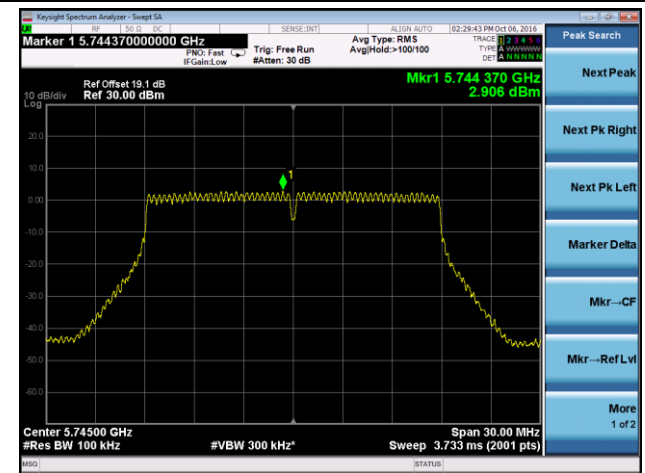

802.11n-HT20 Power Spectral Density - Ant 0

Channel 36 (5180MHz)

Channel 44 (5220MHz)

Channel 48 (5240MHz)

Channel 149 (5745MHz)

Channel 157 (5785MHz)

Channel 165 (5825MHz)

802.11n-HT40 Power Spectral Density - Ant 0

Channel 38 (5190MHz)

Channel 46 (5230MHz)

Channel 151 (5755MHz)

Channel 159 (5795MHz)

802.11ac-VHT20 Power Spectral Density - Ant 0

Channel 36 (5180MHz)

Channel 44 (5220MHz)

Channel 48 (5240MHz)