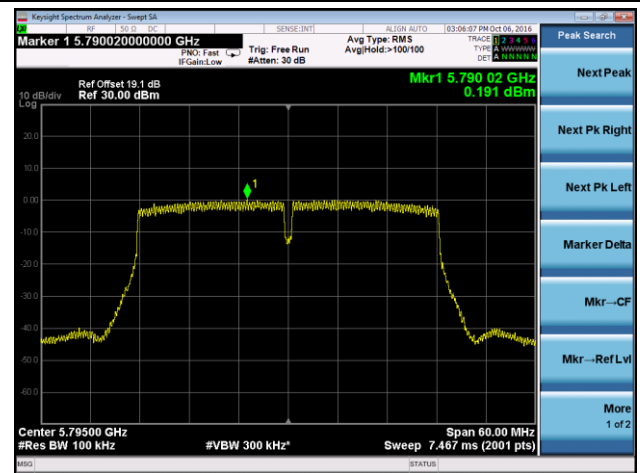

Channel 149 (5745MHz)

Channel 157 (5785MHz)

Channel 165 (5825MHz)

802.11ac-VHT40 Power Spectral Density - Ant 0

Channel 38 (5190MHz)

Channel 46 (5230MHz)

Channel 151 (5755MHz)

Channel 159 (5795MHz)