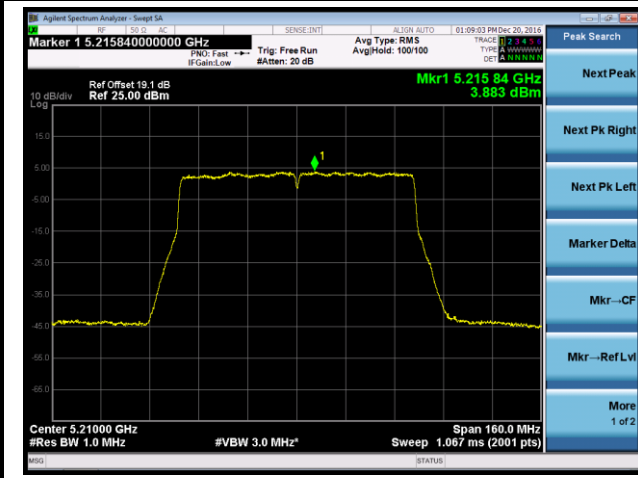

Channel 149 (5745MHz)

Channel 157 (5785MHz)

Channel 165 (5825MHz)

802.11ac-VHT40 Power Spectral Density - Ant 0

Channel 38 (5190MHz)

Channel 46 (5230MHz)

Channel 151 (5755MHz)

Channel 159 (5795MHz)

802.11ac-VHT80 Power Spectral Density - Ant 0

Channel 42 (5210MHz)

Channel 155 (5775MHz)

802.11a Power Spectral Density - Ant 1

Channel 36 (5180MHz)

Channel 44 (5220MHz)

Channel 48 (5240MHz)

Channel 149 (5745MHz)