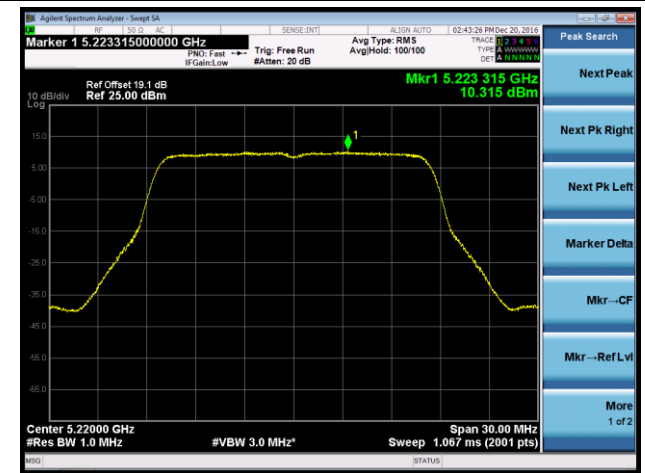

Channel 151 (5755MHz)

Channel 159 (5795MHz)

802.11ac-VHT80 Power Spectral Density - Ant 1

Channel 42 (5210MHz)

Channel 155 (5775MHz)

802.11a Power Spectral Density - Ant 2

Channel 36 (5180MHz)

Channel 44 (5220MHz)