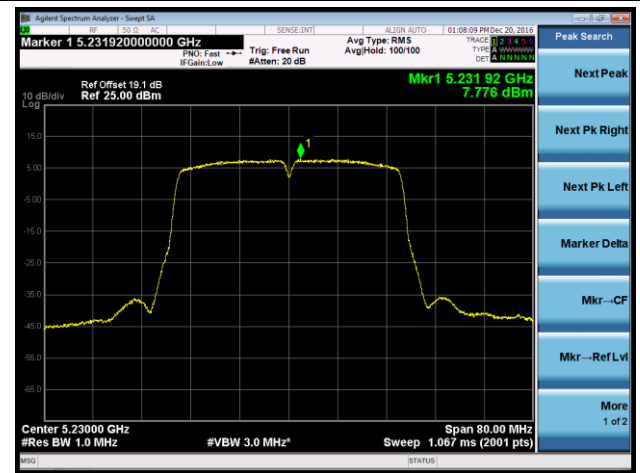

Channel 149 (5745MHz)

Channel 157 (5785MHz)

Channel 165 (5825MHz)

802.11ac-VHT40 Power Spectral Density - Ant 0

Channel 38 (5190MHz)

Channel 46 (5230MHz)

Channel 151 (5755MHz)

Channel 159 (5795MHz)

802.11ac-VHT80 Power Spectral Density - Ant 0

Channel 42 (5210MHz)

Channel 155 (5775MHz)

802.11a Power Spectral Density - Ant 1

Channel 36 (5180MHz)

Channel 44 (5220MHz)

Channel 48 (5240MHz)

Channel 149 (5745MHz)