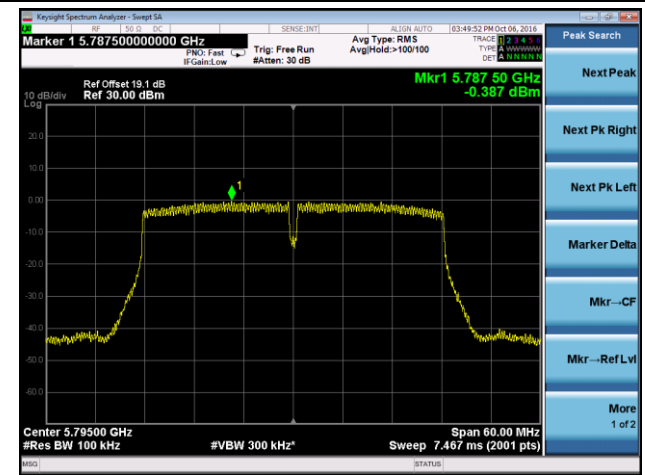

Channel 159 (5795MHz)