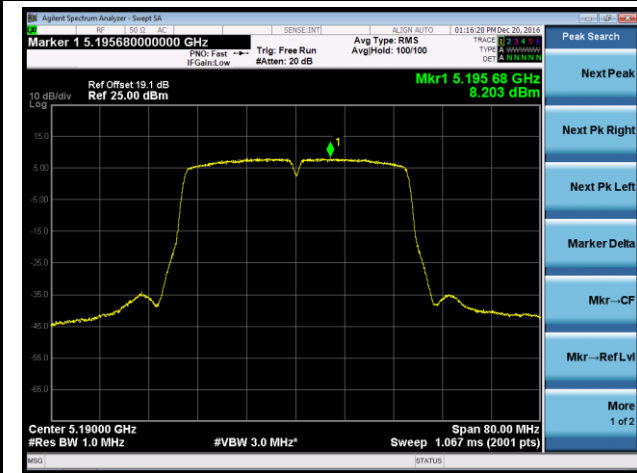

802.11n-HT40 Power Spectral Density - Ant 1

Channel 38 (5190MHz)