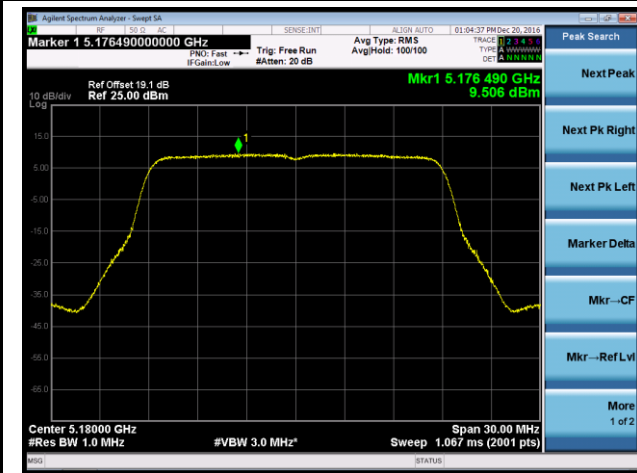

Channel 38 (5190MHz)

Channel 46 (5230MHz)

Channel 151 (5755MHz)

Channel 159 (5795MHz)

802.11ac-VHT20 Power Spectral Density - Ant 0

Channel 36 (5180MHz)

Channel 44 (5220MHz)

Channel 48 (5240MHz)