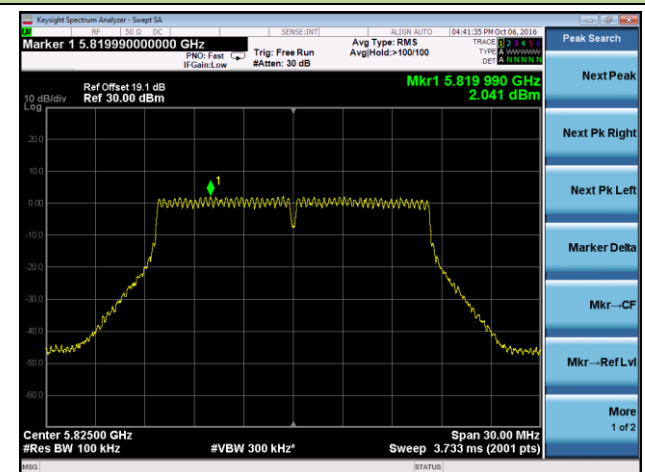

Channel 48 (5240MHz)

Channel 149 (5745MHz)

Channel 157 (5785MHz)

Channel 165 (5825MHz)

802.11n-HT20 Power Spectral Density - Ant 2

Channel 36 (5180MHz)

Channel 44 (5220MHz)

Channel 48 (5240MHz)