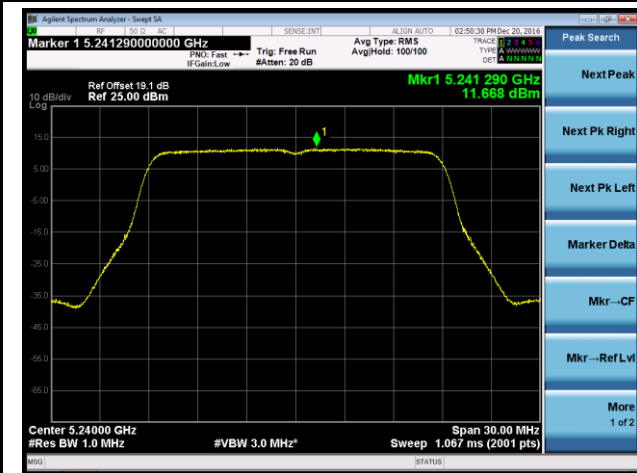

Channel 48 (5240MHz)

Channel 149 (5745MHz)

Channel 157 (5785MHz)

Channel 165 (5825MHz)

802.11n-HT20 Power Spectral Density - Ant 2

Channel 36 (5180MHz)

Channel 44 (5220MHz)

Channel 48 (5240MHz)