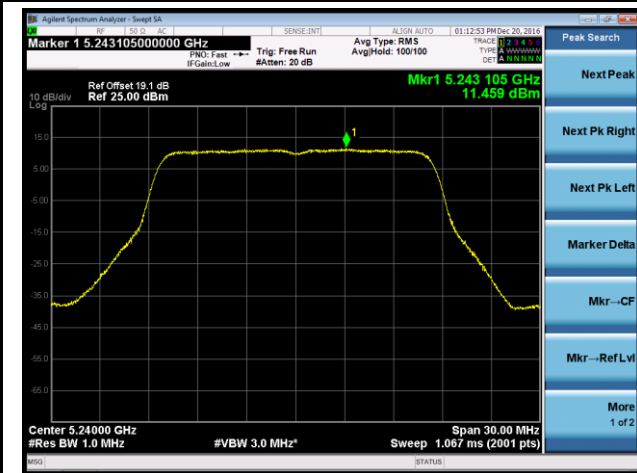

802.11ac-VHT80 Power Spectral Density - Ant 0

Channel 42 (5210MHz)

Channel 155 (5775MHz)

802.11a Power Spectral Density - Ant 1

Channel 36 (5180MHz)

Channel 44 (5220MHz)

Channel 48 (5240MHz)

Channel 149 (5745MHz)