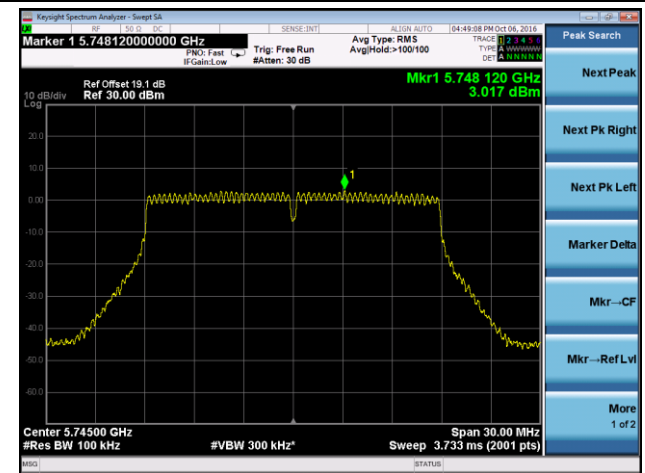

802.11ac-VHT20 Power Spectral Density - Ant 2

Channel 36 (5180MHz)

Channel 44 (5220MHz)

Channel 48 (5240MHz)

Channel 149 (5745MHz)

Channel 157 (5785MHz)

Channel 165 (5825MHz)