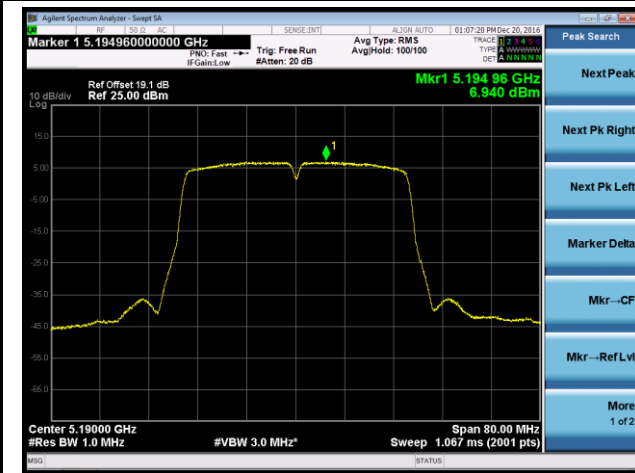

Channel 149 (5745MHz)

Channel 157 (5785MHz)

Channel 165 (5825MHz)

802.11ac-VHT40 Power Spectral Density - Ant 0

Channel 38 (5190MHz)

Channel 46 (5230MHz)

Channel 151 (5755MHz)

Channel 159 (5795MHz)

802.11ac-VHT80 Power Spectral Density - Ant 0

Channel 42 (5210MHz)

Channel 155 (5775MHz)

802.11a Power Spectral Density - Ant 1

Channel 36 (5180MHz)

Channel 44 (5220MHz)

Channel 48 (5240MHz)

Channel 149 (5745MHz)