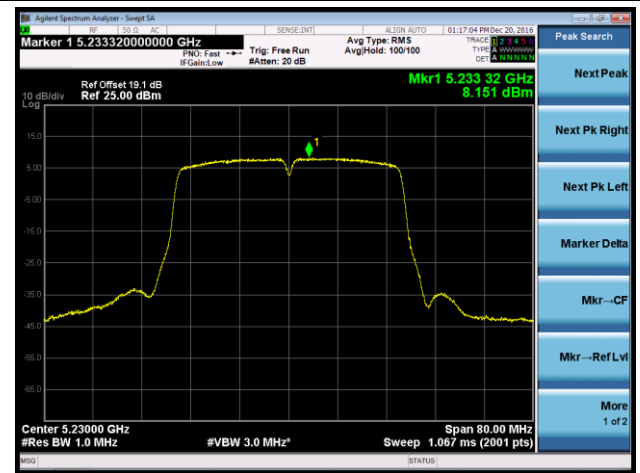

Channel 165 (5825MHz)

802.11n-HT40 Power Spectral Density - Ant 1

Channel 38 (5190MHz)

Channel 46 (5230MHz)

Channel 151 (5755MHz)

Channel 159 (5795MHz)

802.11ac-VHT20 Power Spectral Density - Ant 1

Channel 36 (5180MHz)