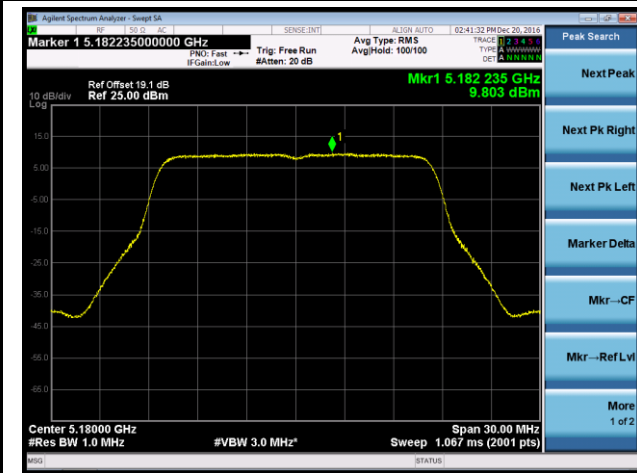

Channel 151 (5755MHz)

Channel 159 (5795MHz)

802.11ac-VHT80 Power Spectral Density - Ant 1

Channel 42 (5210MHz)

Channel 155 (5775MHz)

802.11a Power Spectral Density - Ant 2

Channel 36 (5180MHz)

Channel 44 (5220MHz)