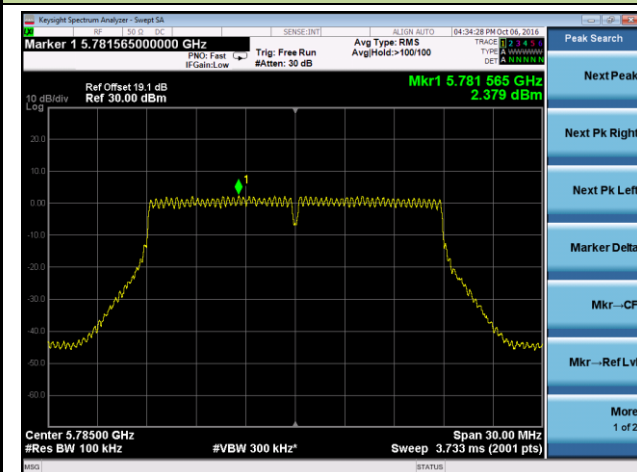

Channel 44 (5220MHz)

Channel 48 (5240MHz)

Channel 149 (5745MHz)

Channel 157 (5785MHz)

Channel 165 (5825MHz)

802.11ac-VHT40 Power Spectral Density - Ant 1

Channel 38 (5190MHz)

Channel 46 (5230MHz)

Channel 151 (5755MHz)

Channel 159 (5795MHz)

802.11ac-VHT80 Power Spectral Density - Ant 1

Channel 42 (5210MHz)

Channel 155 (5775MHz)

802.11a Power Spectral Density - Ant 2

Channel 36 (5180MHz)

Channel 44 (5220MHz)