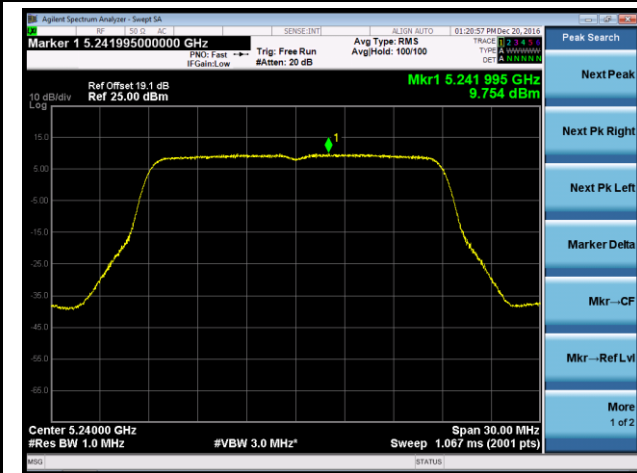

Channel 48 (5240MHz)