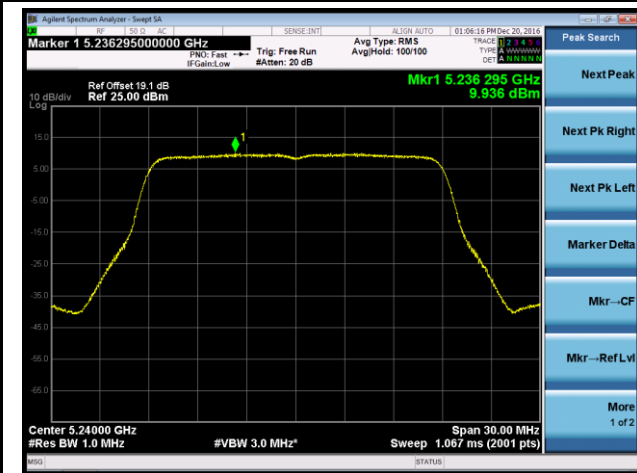

Channel 38 (5190MHz)

Channel 46 (5230MHz)

Channel 151 (5755MHz)

Channel 159 (5795MHz)

802.11ac-VHT20 Power Spectral Density - Ant 0

Channel 36 (5180MHz)

Channel 44 (5220MHz)

Channel 48 (5240MHz)

Channel 149 (5745MHz)

Channel 157 (5785MHz)

Channel 165 (5825MHz)

802.11ac-VHT40 Power Spectral Density - Ant 0

Channel 38 (5190MHz)

Channel 46 (5230MHz)

Channel 151 (5755MHz)

Channel 159 (5795MHz)