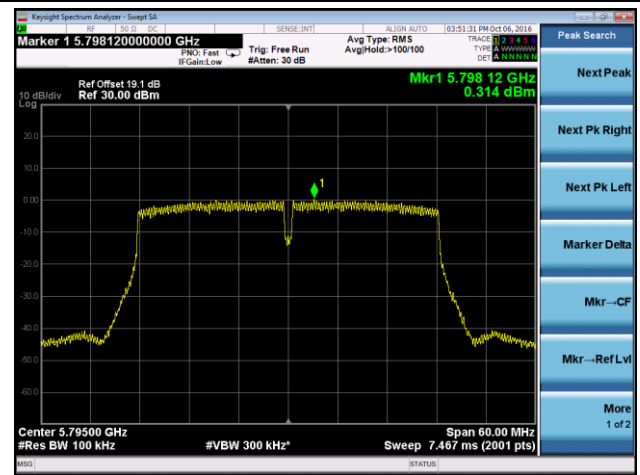

Channel 38 (5190MHz)

Channel 46 (5230MHz)

Channel 151 (5755MHz)

Channel 159 (5795MHz)

802.11ac-VHT20 Power Spectral Density - Ant 0

Channel 36 (5180MHz)

Channel 44 (5220MHz)

Channel 48 (5240MHz)