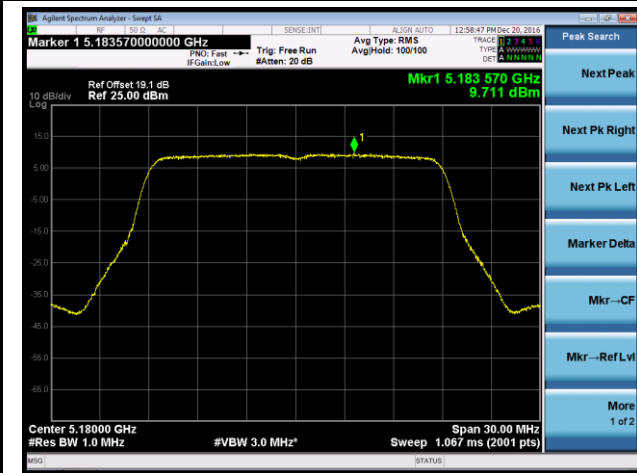

802.11n-HT20 Power Spectral Density - Ant 0

Channel 36 (5180MHz)

Channel 44 (5220MHz)

Channel 48 (5240MHz)

Channel 149 (5745MHz)

Channel 157 (5785MHz)

Channel 165 (5825MHz)

802.11n-HT40 Power Spectral Density - Ant 0

Channel 38 (5190MHz)

Channel 46 (5230MHz)

Channel 151 (5755MHz)

Channel 159 (5795MHz)

802.11ac-VHT20 Power Spectral Density - Ant 0

Channel 36 (5180MHz)

Channel 44 (5220MHz)

Channel 48 (5240MHz)