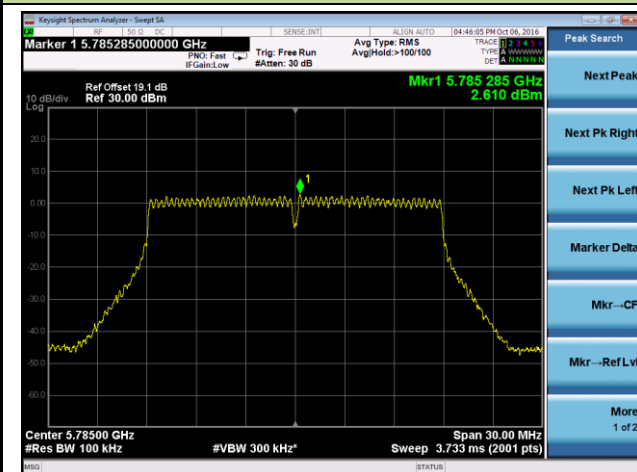

Channel 157 (5785MHz)