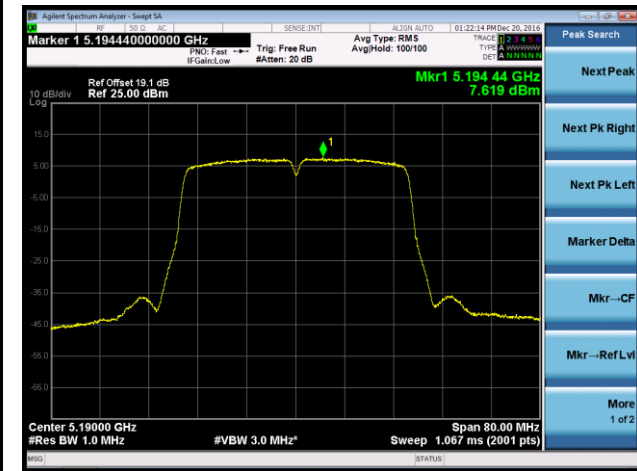

Channel 44 (5220MHz)

Channel 48 (5240MHz)

Channel 149 (5745MHz)

Channel 157 (5785MHz)

Channel 165 (5825MHz)

802.11ac-VHT40 Power Spectral Density - Ant 1

Channel 38 (5190MHz)

Channel 46 (5230MHz)

Channel 151 (5755MHz)

Channel 159 (5795MHz)

802.11ac-VHT80 Power Spectral Density - Ant 1

Channel 42 (5210MHz)

Channel 155 (5775MHz)

802.11a Power Spectral Density - Ant 2

Channel 36 (5180MHz)

Channel 44 (5220MHz)