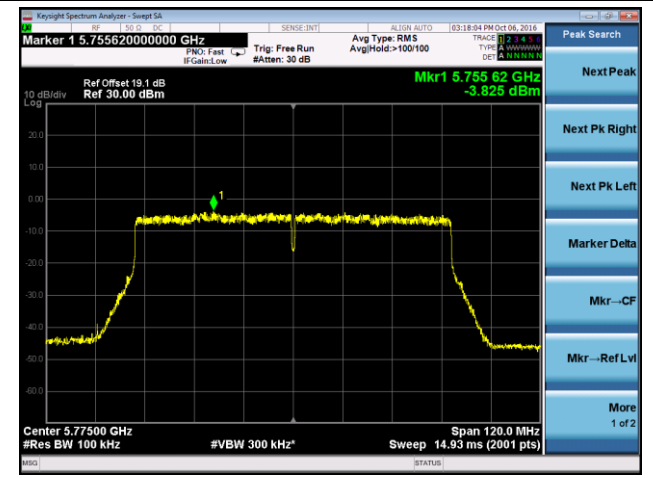

Channel 151 (5755MHz)

Channel 159 (5795MHz)

802.11ac-VHT80 Power Spectral Density - Ant 1

Channel 42 (5210MHz)

Channel 155 (5775MHz)

802.11a Power Spectral Density - Ant 2

Channel 36 (5180MHz)

Channel 44 (5220MHz)