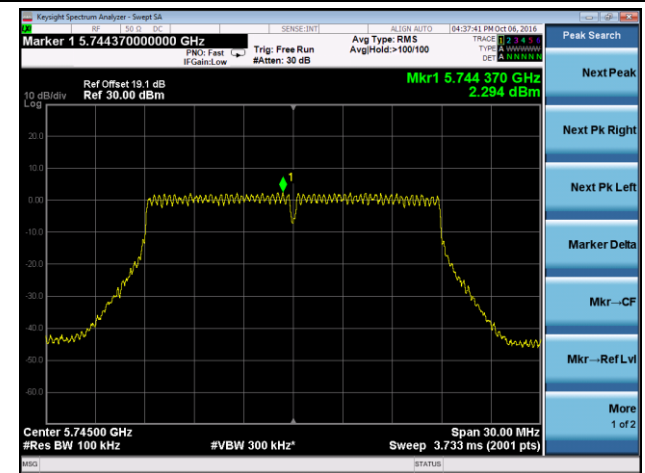

Channel 157 (5785MHz)

Channel 165 (5825MHz)

802.11n-HT20 Power Spectral Density - Ant 1

Channel 36 (5180MHz)

Channel 44 (5220MHz)

Channel 48 (5240MHz)

Channel 149 (5745MHz)

Channel 157 (5785MHz)