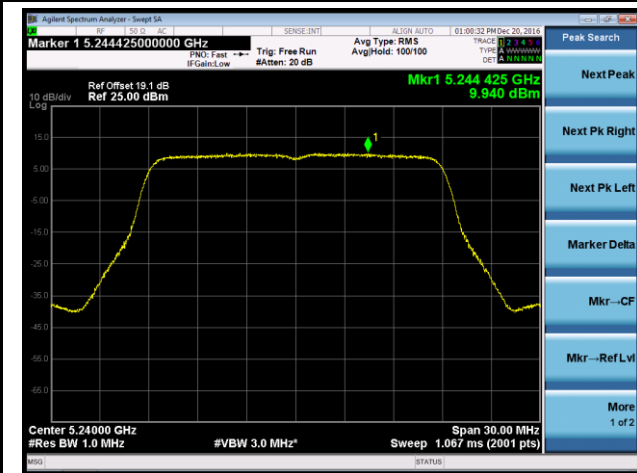

802.11n-HT20 Power Spectral Density - Ant 0

Channel 36 (5180MHz)

Channel 44 (5220MHz)

Channel 48 (5240MHz)

Channel 149 (5745MHz)

Channel 157 (5785MHz)

Channel 165 (5825MHz)

802.11n-HT40 Power Spectral Density - Ant 0

Channel 38 (5190MHz)

Channel 46 (5230MHz)

Channel 151 (5755MHz)

Channel 159 (5795MHz)

802.11ac-VHT20 Power Spectral Density - Ant 0

Channel 36 (5180MHz)

Channel 44 (5220MHz)

Channel 48 (5240MHz)