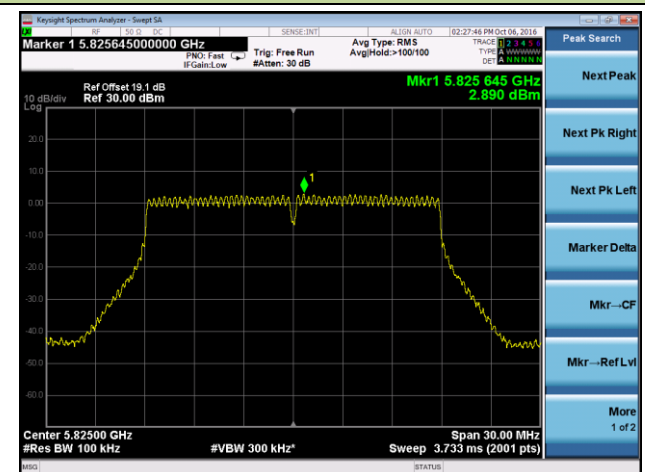

802.11n-HT20 Power Spectral Density - Ant 0

Channel 36 (5180MHz)

Channel 44 (5220MHz)

Channel 48 (5240MHz)

Channel 149 (5745MHz)

Channel 157 (5785MHz)

Channel 165 (5825MHz)

802.11n-HT40 Power Spectral Density - Ant 0

Channel 38 (5190MHz)

Channel 46 (5230MHz)

Channel 151 (5755MHz)

Channel 159 (5795MHz)

802.11ac-VHT20 Power Spectral Density - Ant 0

Channel 36 (5180MHz)

Channel 44 (5220MHz)

Channel 48 (5240MHz)