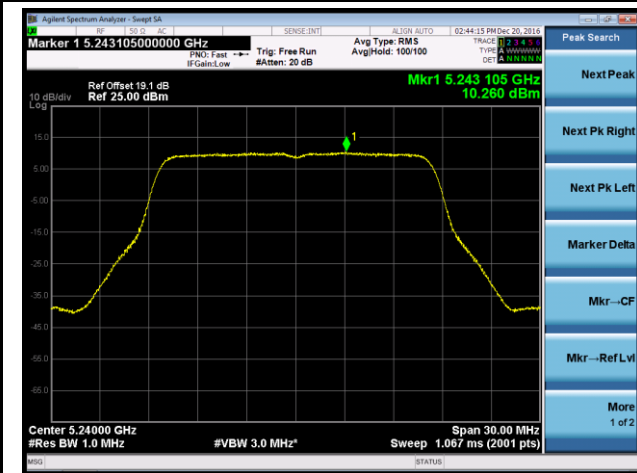

Channel 48 (5240MHz)