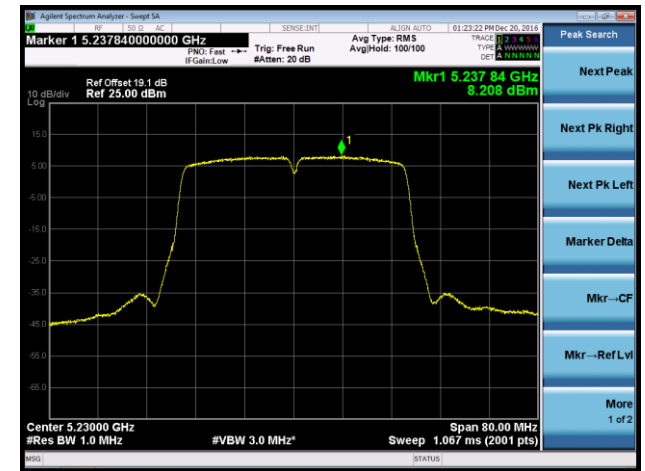

Channel 44 (5220MHz)

Channel 48 (5240MHz)

Channel 149 (5745MHz)

Channel 157 (5785MHz)

Channel 165 (5825MHz)

802.11ac-VHT40 Power Spectral Density - Ant 1

Channel 38 (5190MHz)

Channel 46 (5230MHz)

Channel 151 (5755MHz)

Channel 159 (5795MHz)

802.11ac-VHT80 Power Spectral Density - Ant 1

Channel 42 (5210MHz)

Channel 155 (5775MHz)

802.11a Power Spectral Density - Ant 2

Channel 36 (5180MHz)

Channel 44 (5220MHz)