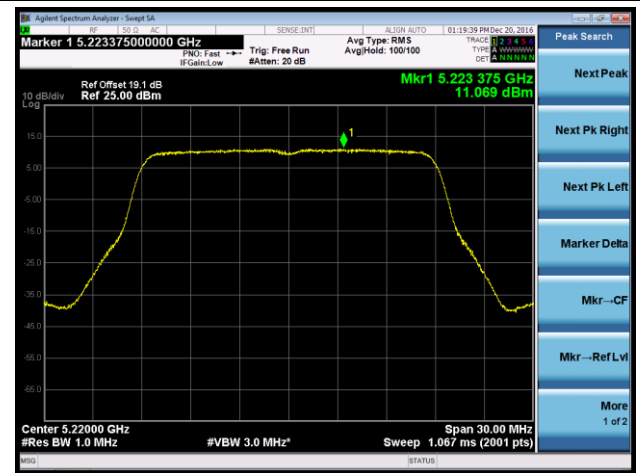

Channel 44 (5220MHz)