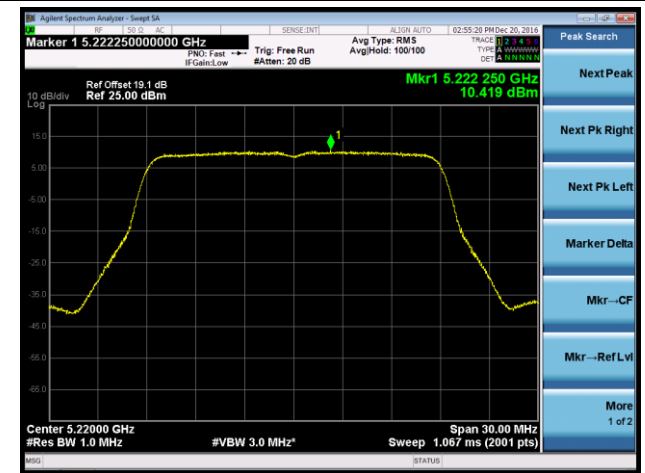

Channel 44 (5220MHz)