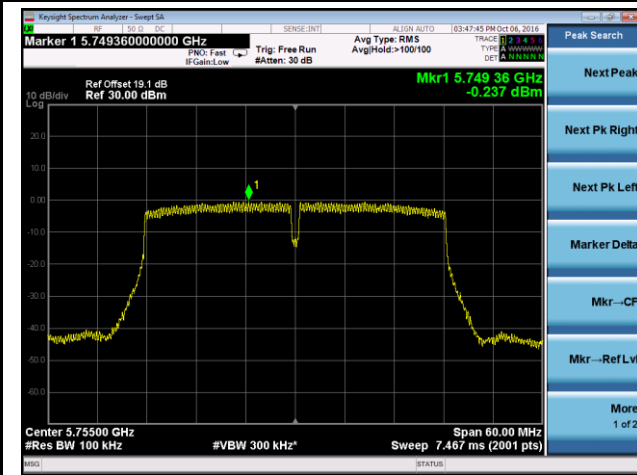

Channel 165 (5825MHz)

802.11n-HT40 Power Spectral Density - Ant 1

Channel 38 (5190MHz)

Channel 46 (5230MHz)

Channel 151 (5755MHz)

Channel 159 (5795MHz)

802.11ac-VHT20 Power Spectral Density - Ant 1

Channel 36 (5180MHz)