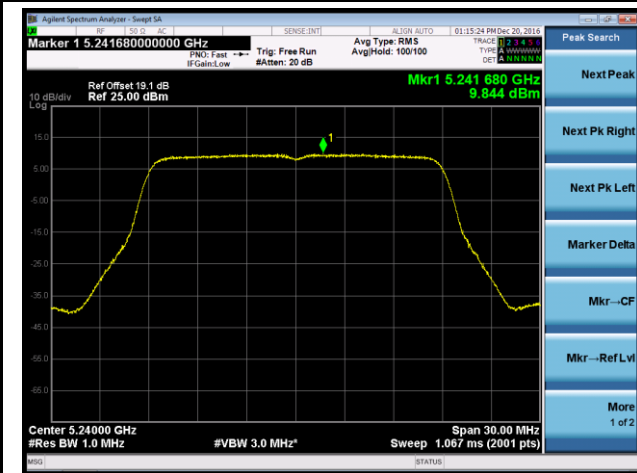

Channel 157 (5785MHz)

Channel 165 (5825MHz)

802.11n-HT20 Power Spectral Density - Ant 1

Channel 36 (5180MHz)

Channel 44 (5220MHz)

Channel 48 (5240MHz)

Channel 149 (5745MHz)

Channel 157 (5785MHz)