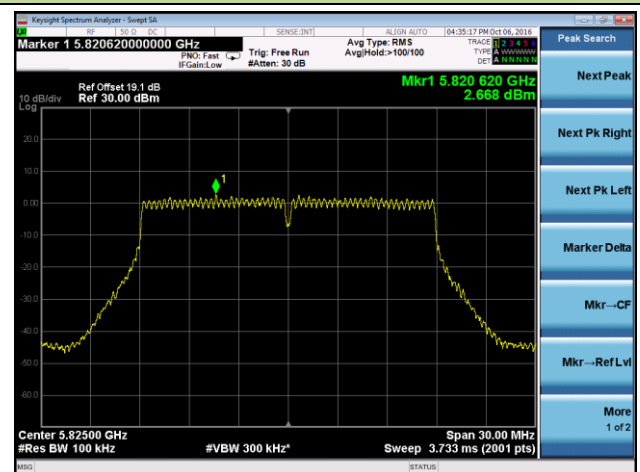

Channel 44 (5220MHz)

Channel 48 (5240MHz)

Channel 149 (5745MHz)

Channel 157 (5785MHz)

Channel 165 (5825MHz)

802.11ac-VHT40 Power Spectral Density - Ant 1

Channel 38 (5190MHz)

Channel 46 (5230MHz)

Channel 151 (5755MHz)

Channel 159 (5795MHz)

802.11ac-VHT80 Power Spectral Density - Ant 1

Channel 42 (5210MHz)

Channel 155 (5775MHz)

802.11a Power Spectral Density - Ant 2

Channel 36 (5180MHz)

Channel 44 (5220MHz)