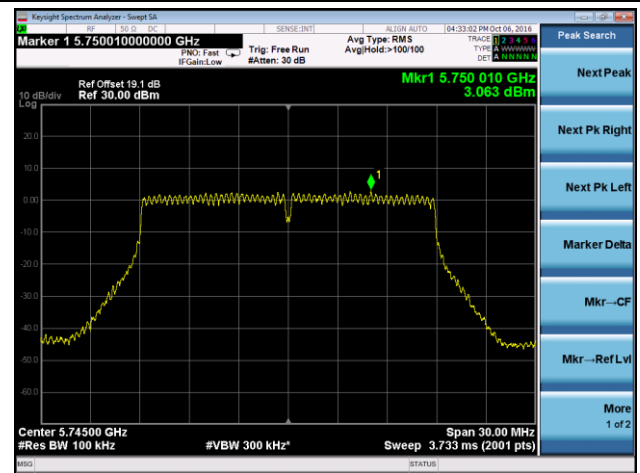

Channel 149 (5745MHz)