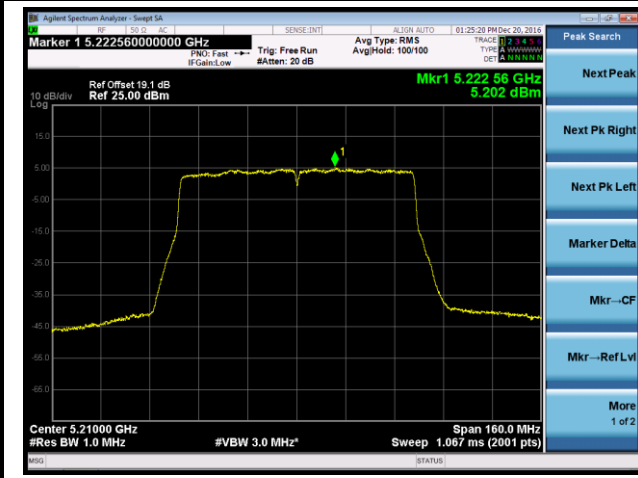

Channel 151 (5755MHz)

Channel 159 (5795MHz)

802.11ac-VHT80 Power Spectral Density - Ant 1

Channel 42 (5210MHz)

Channel 155 (5775MHz)

802.11a Power Spectral Density - Ant 2

Channel 36 (5180MHz)

Channel 44 (5220MHz)