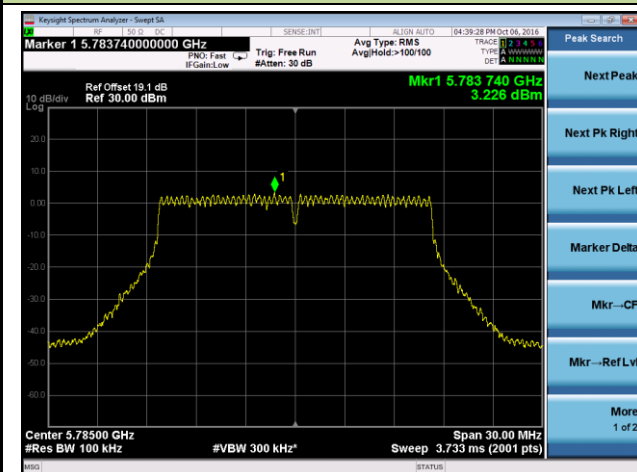

Channel 157 (5785MHz)