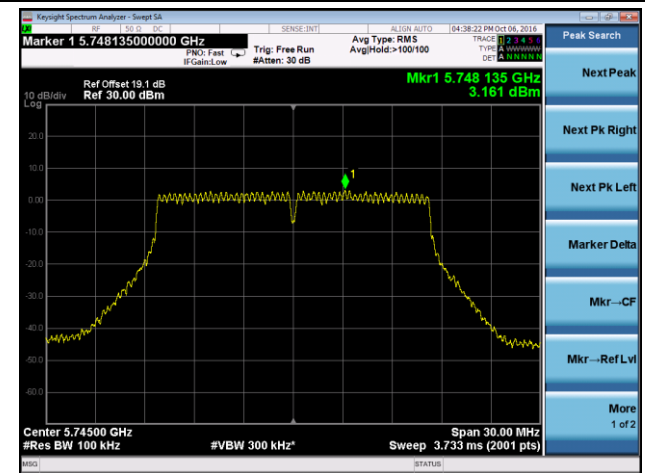

802.11ac-VHT80 Power Spectral Density - Ant 0

Channel 42 (5210MHz)

Channel 155 (5775MHz)

802.11a Power Spectral Density - Ant 1

Channel 36 (5180MHz)

Channel 44 (5220MHz)

Channel 48 (5240MHz)

Channel 149 (5745MHz)