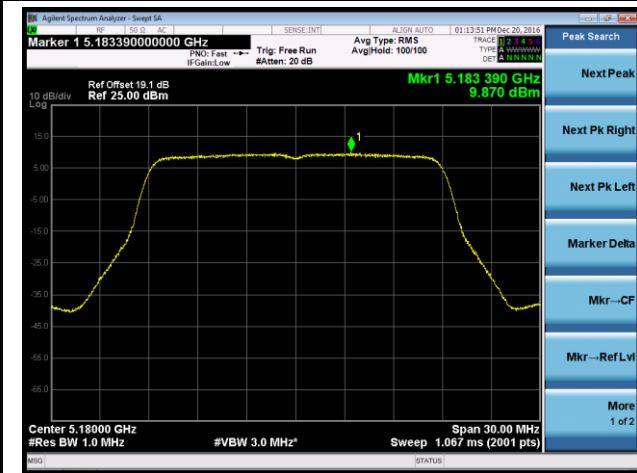

Channel 157 (5785MHz)

Channel 165 (5825MHz)

802.11n-HT20 Power Spectral Density - Ant 1

Channel 36 (5180MHz)

Channel 44 (5220MHz)

Channel 48 (5240MHz)

Channel 149 (5745MHz)

Channel 157 (5785MHz)