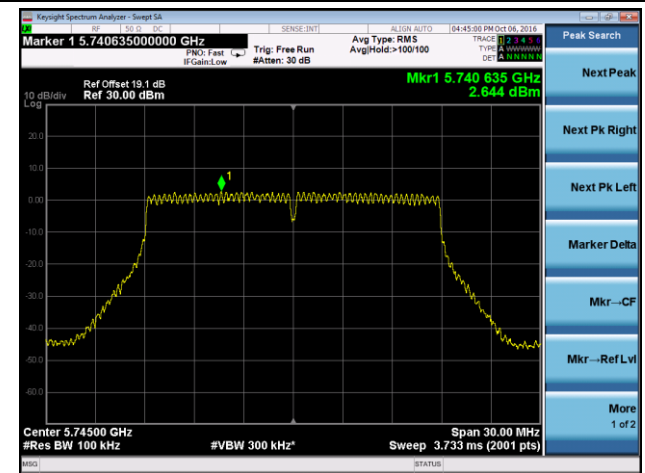

Channel 149 (5745MHz)