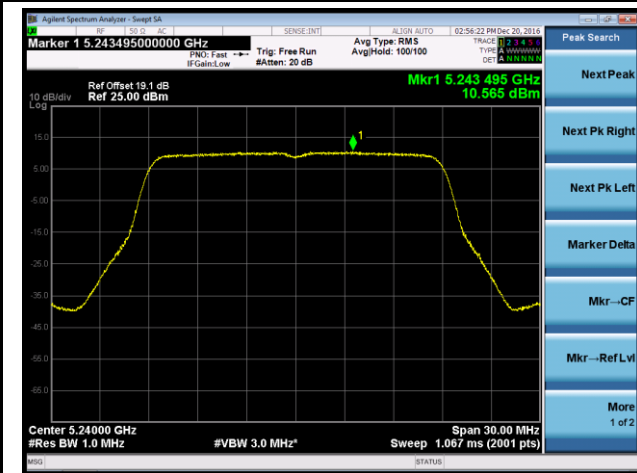

802.11ac-VHT20 Power Spectral Density - Ant 2

Channel 36 (5180MHz)

Channel 44 (5220MHz)

Channel 48 (5240MHz)

Channel 149 (5745MHz)

Channel 157 (5785MHz)

Channel 165 (5825MHz)