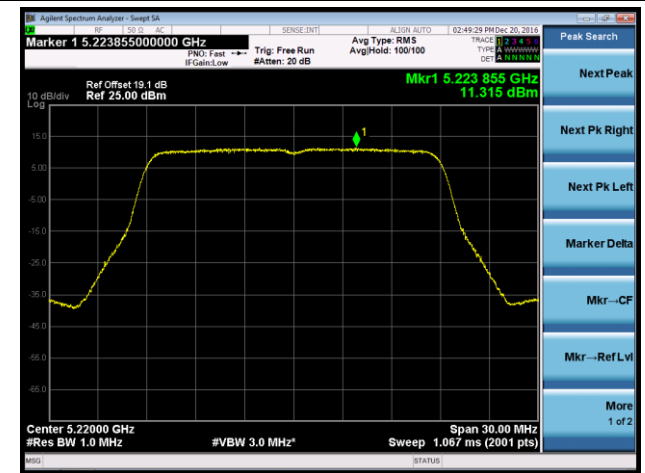

Channel 48 (5240MHz)

Channel 149 (5745MHz)

Channel 157 (5785MHz)

Channel 165 (5825MHz)

802.11n-HT20 Power Spectral Density - Ant 2

Channel 36 (5180MHz)

Channel 44 (5220MHz)

Channel 48 (5240MHz)