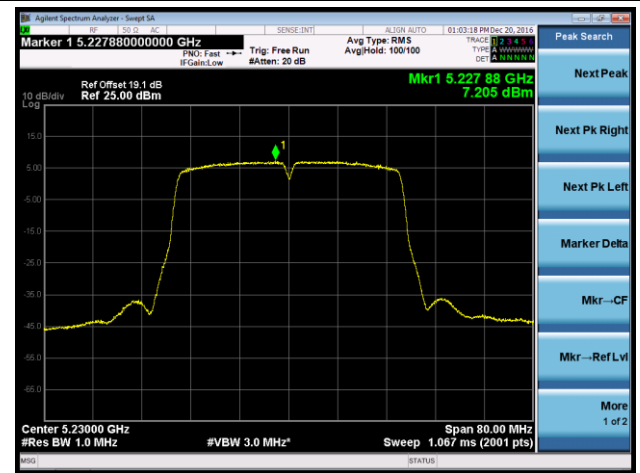

Channel 46 (5230MHz)