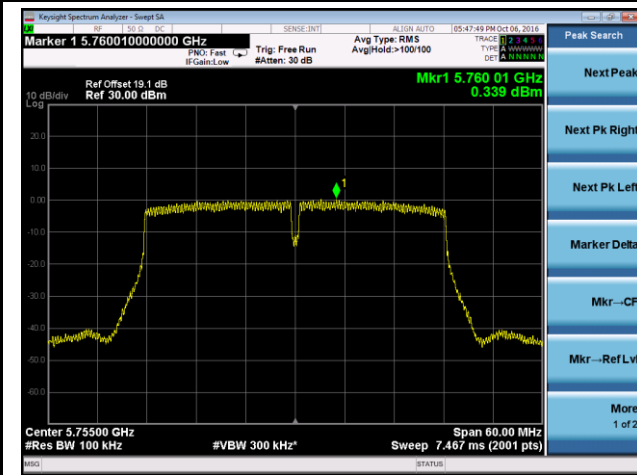

Channel 149 (5745MHz)

Channel 157 (5785MHz)

Channel 165 (5825MHz)

802.11n-HT40 Power Spectral Density - Ant 2

Channel 38 (5190MHz)

Channel 46 (5230MHz)

Channel 151 (5755MHz)

Channel 159 (5795MHz)