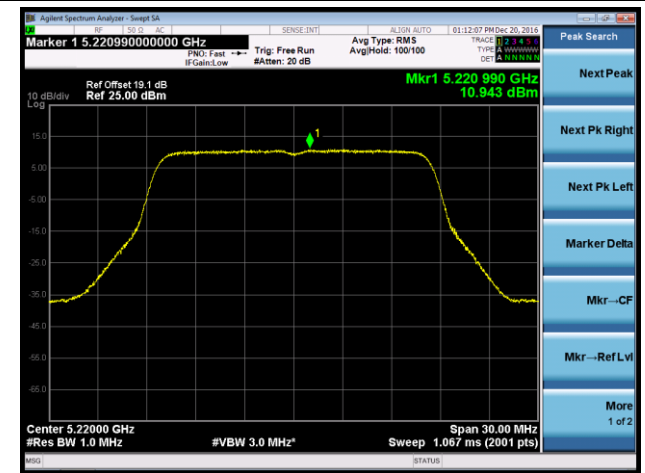

802.11ac-VHT80 Power Spectral Density - Ant 0

Channel 42 (5210MHz)

Channel 155 (5775MHz)

802.11a Power Spectral Density - Ant 1

Channel 36 (5180MHz)

Channel 44 (5220MHz)

Channel 48 (5240MHz)

Channel 149 (5745MHz)