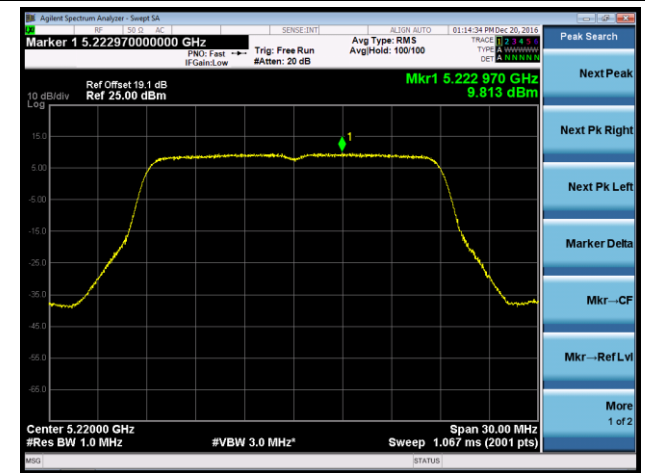

Channel 157 (5785MHz)

Channel 165 (5825MHz)

802.11n-HT20 Power Spectral Density - Ant 1

Channel 36 (5180MHz)

Channel 44 (5220MHz)

Channel 48 (5240MHz)

Channel 149 (5745MHz)

Channel 157 (5785MHz)