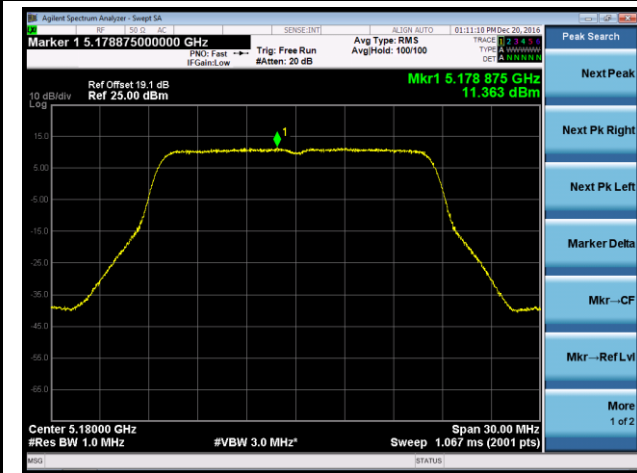

802.11ac-VHT80 Power Spectral Density - Ant 0

Channel 42 (5210MHz)

Channel 155 (5775MHz)

802.11a Power Spectral Density - Ant 1

Channel 36 (5180MHz)

Channel 44 (5220MHz)

Channel 48 (5240MHz)

Channel 149 (5745MHz)