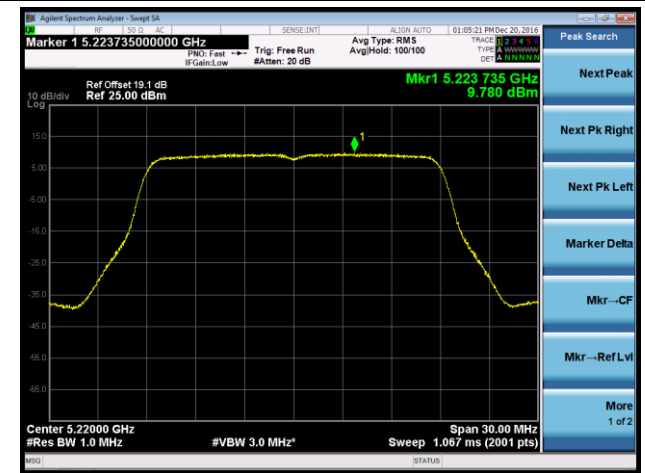

Channel 38 (5190MHz)

Channel 46 (5230MHz)

Channel 151 (5755MHz)

Channel 159 (5795MHz)

802.11ac-VHT20 Power Spectral Density - Ant 0

Channel 36 (5180MHz)

Channel 44 (5220MHz)

Channel 48 (5240MHz)