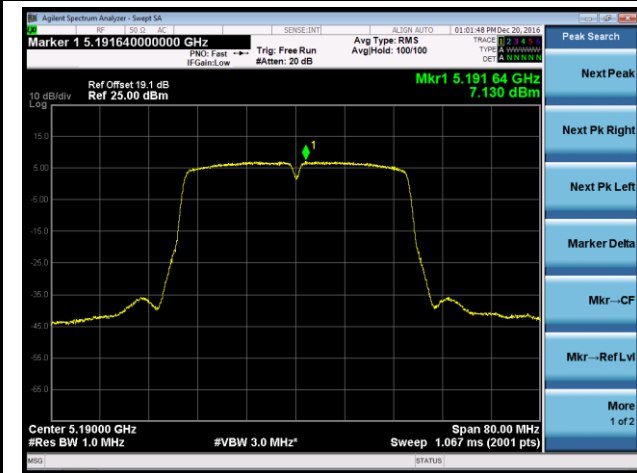

802.11n-HT20 Power Spectral Density - Ant 0

Channel 36 (5180MHz)

Channel 44 (5220MHz)

Channel 48 (5240MHz)

Channel 149 (5745MHz)

Channel 157 (5785MHz)

Channel 165 (5825MHz)

802.11n-HT40 Power Spectral Density - Ant 0

Channel 38 (5190MHz)

Channel 46 (5230MHz)

Channel 151 (5755MHz)

Channel 159 (5795MHz)

802.11ac-VHT20 Power Spectral Density - Ant 0

Channel 36 (5180MHz)

Channel 44 (5220MHz)

Channel 48 (5240MHz)