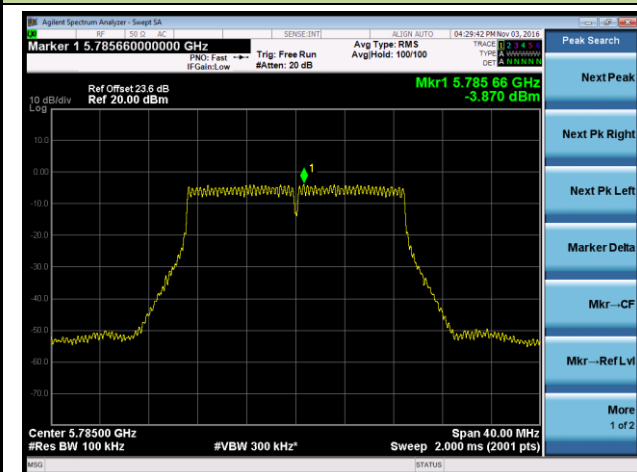

## 802.11ac-VHT20 Power Spectral Density - Ant 1 / Ant 0 + 1 + 2 + 3

Channel 36 (5180MHz)

Channel 44 (5220MHz)

Channel 48 (5240MHz)

Channel 149 (5745MHz)

Channel 157 (5785MHz)

Channel 165 (5825MHz)

802.11ac-VHT40 Power Spectral Density - Ant 1 / Ant 0 + 1 + 2 + 3

Channel 38 (5190MHz)

Channel 46 (5230MHz)

Channel 151 (5755MHz)

Channel 159 (5795MHz)

802.11ac-VHT80 Power Spectral Density - Ant 1 / Ant 0 + 1 + 2 + 3

Channel 42 (5210MHz)

Channel 155 (5775MHz)