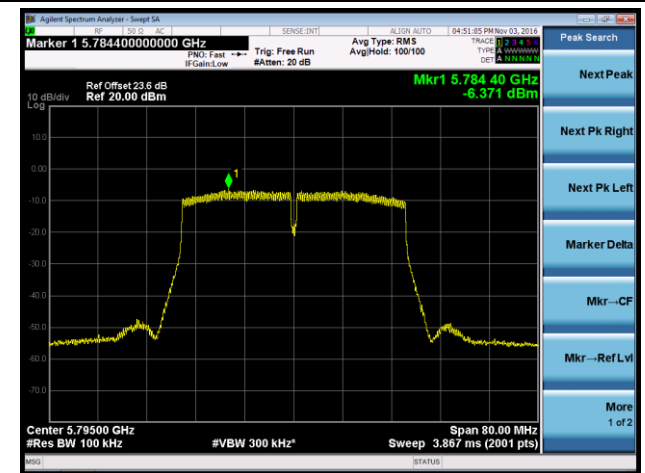

Channel 38 (5190MHz)

Channel 46 (5230MHz)

Channel 151 (5755MHz)

Channel 159 (5795MHz)

802.11ac-VHT80 Power Spectral Density - Ant 1 / Ant 0 + 1 + 2 + 3

Channel 42 (5210MHz)

Channel 155 (5775MHz)