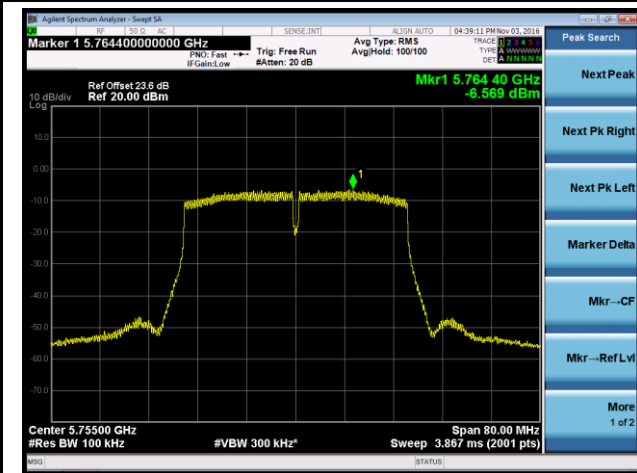

Channel 151 (5755MHz)