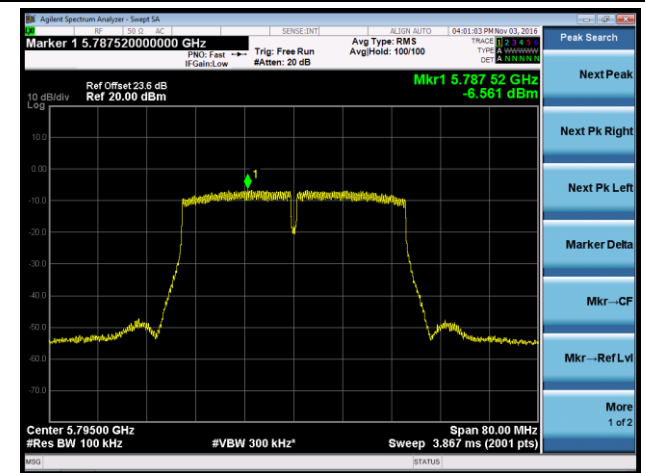

Channel 38 (5190MHz)

Channel 46 (5230MHz)

Channel 151 (5755MHz)

Channel 159 (5795MHz)