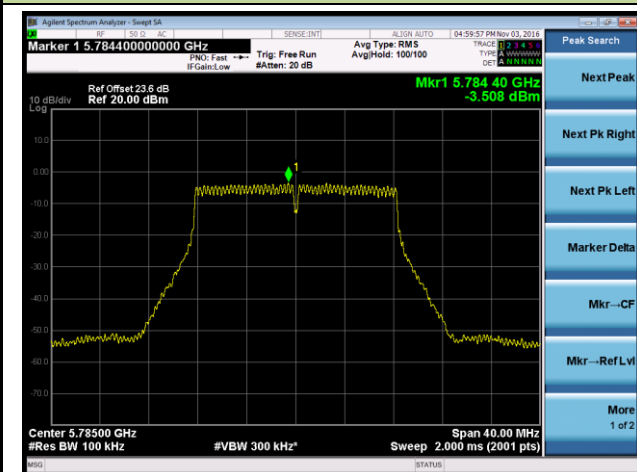

Channel 38 (5190MHz)

Channel 46 (5230MHz)

Channel 151 (5755MHz)

Channel 159 (5795MHz)

802.11ac-VHT80 Power Spectral Density - Ant 1 / Ant 0 + 1 + 2 + 3

Channel 42 (5210MHz)

Channel 155 (5775MHz)

## 802.11a Power Spectral Density - Ant 2 / Ant 0 + 1 + 2 + 3

Channel 36 (5180MHz)

Channel 44 (5220MHz)

Channel 48 (5240MHz)

Channel 149 (5745MHz)

Channel 157 (5785MHz)

Channel 165 (5825MHz)