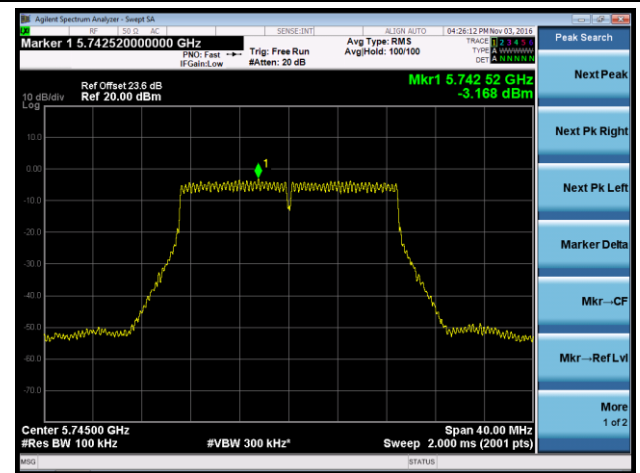

## 802.11n-HT20 Power Spectral Density - Ant 1 / Ant 0 + 1 + 2 + 3

Channel 36 (5180MHz)

Channel 44 (5220MHz)

Channel 48 (5240MHz)

Channel 149 (5745MHz)

Channel 157 (5785MHz)

Channel 165 (5825MHz)

802.11n-HT40 Power Spectral Density - Ant 1 / Ant 0 + 1 + 2 + 3