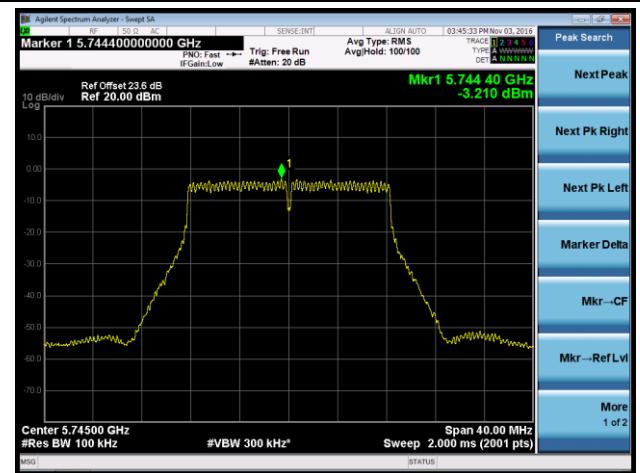

## 802.11a Power Spectral Density - Ant 2 / Ant 0 + 1 + 2 + 3

Channel 36 (5180MHz)

Channel 44 (5220MHz)

Channel 48 (5240MHz)

Channel 149 (5745MHz)

Channel 157 (5785MHz)

Channel 165 (5825MHz)