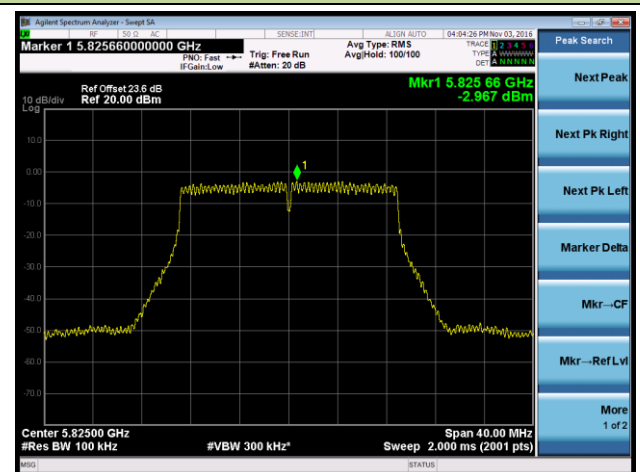

## 802.11ac-VHT20 Power Spectral Density - Ant 0 / Ant 0 + 1 + 2 + 3

Channel 36 (5180MHz)

Channel 44 (5220MHz)

Channel 48 (5240MHz)

Channel 149 (5745MHz)

Channel 157 (5785MHz)

Channel 165 (5825MHz)

## 802.11ac-VHT40 Power Spectral Density - Ant 0 / Ant 0 + 1 + 2 + 3

Channel 38 (5190MHz)

Channel 46 (5230MHz)

Channel 151 (5755MHz)

Channel 159 (5795MHz)

802.11ac-VHT80 Power Spectral Density - Ant 0 / Ant 0 + 1 + 2 + 3