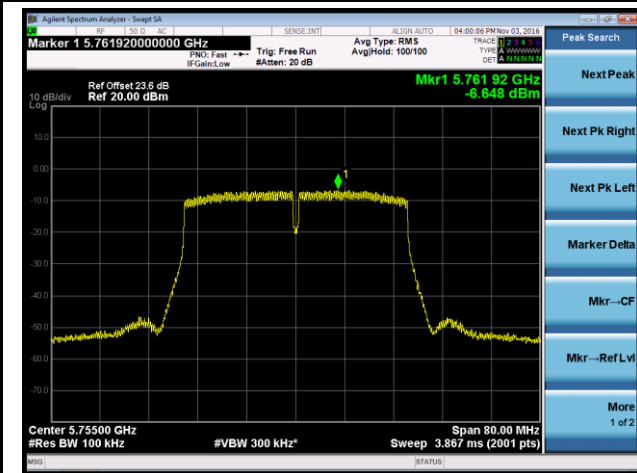

Channel 151 (5755MHz)