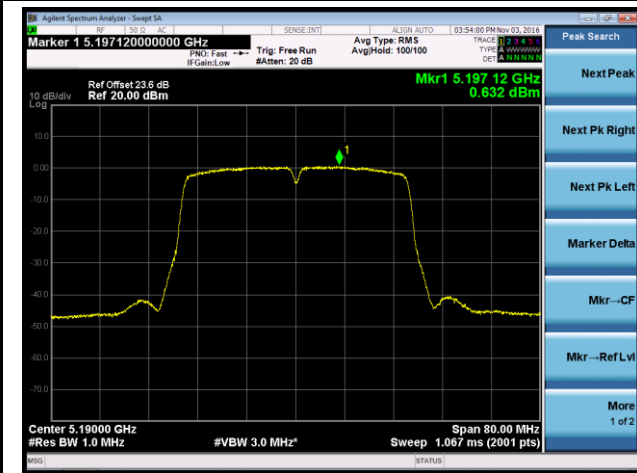

802.11n-HT40 Power Spectral Density - Ant 0 / Ant 0 + 1 + 2 + 3

Channel 38 (5190MHz)