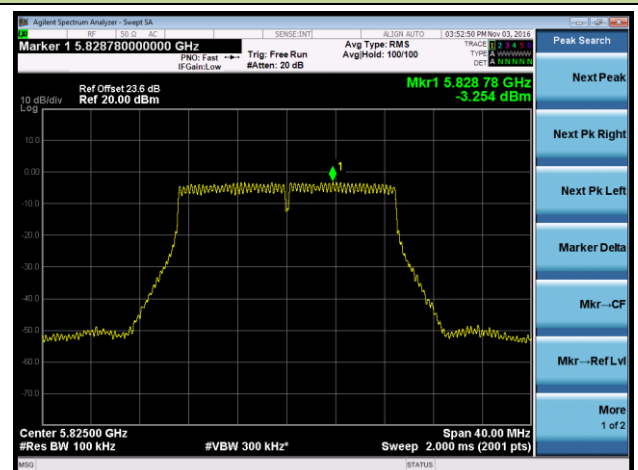

## 802.11n-HT20 Power Spectral Density - Ant 0 / Ant 0 + 1 + 2 + 3

Channel 36 (5180MHz)

Channel 44 (5220MHz)

Channel 48 (5240MHz)

Channel 149 (5745MHz)

Channel 157 (5785MHz)

Channel 165 (5825MHz)

802.11n-HT40 Power Spectral Density - Ant 0 / Ant 0 + 1 + 2 + 3