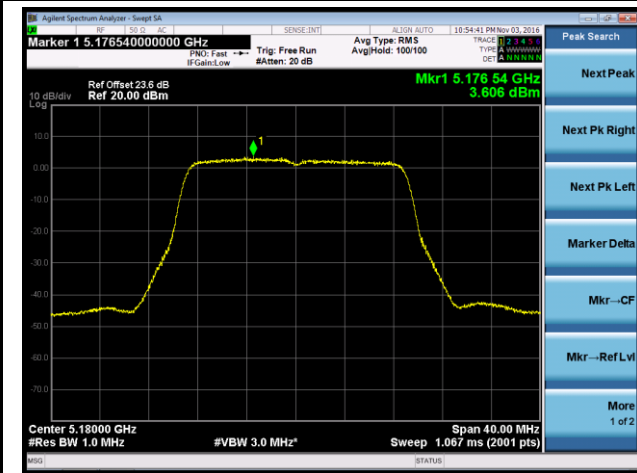

Channel 38 (5190MHz)

Channel 46 (5230MHz)

Channel 151 (5755MHz)

Channel 159 (5795MHz)

## 802.11ac-VHT20 Power Spectral Density - Ant 1 / Ant 0 + 1 + 2 + 3

Channel 36 (5180MHz)

Channel 44 (5220MHz)

Channel 48 (5240MHz)

Channel 149 (5745MHz)

Channel 157 (5785MHz)

Channel 165 (5825MHz)

802.11ac-VHT40 Power Spectral Density - Ant 1 / Ant 0 + 1 + 2 + 3