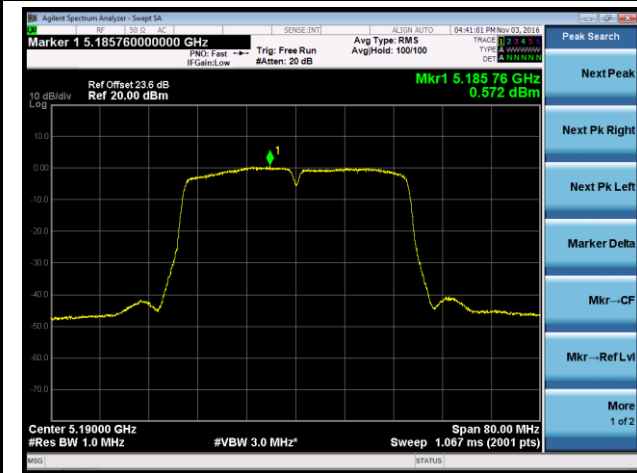

802.11ac-VHT40 Power Spectral Density - Ant 1 / Ant 0 + 1 + 2 + 3

Channel 38 (5190MHz)