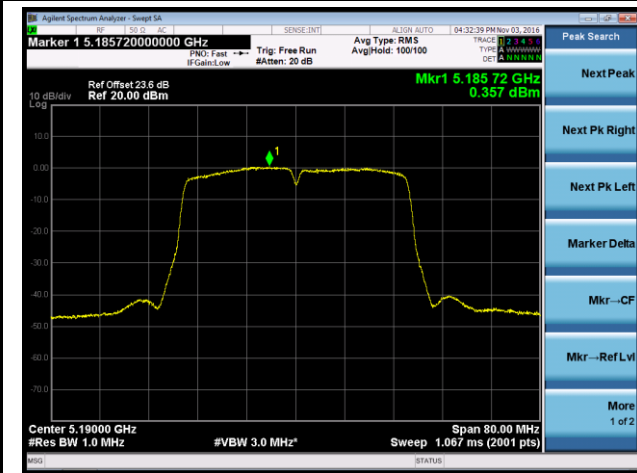

802.11n-HT40 Power Spectral Density - Ant 1 / Ant 0 + 1 + 2 + 3

Channel 38 (5190MHz)