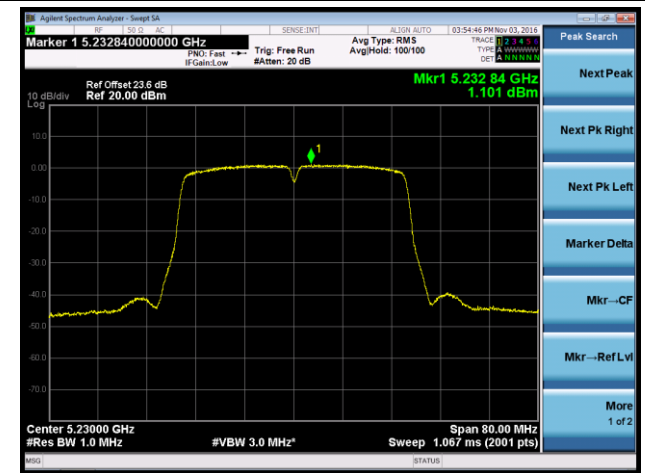

Channel 46 (5230MHz)