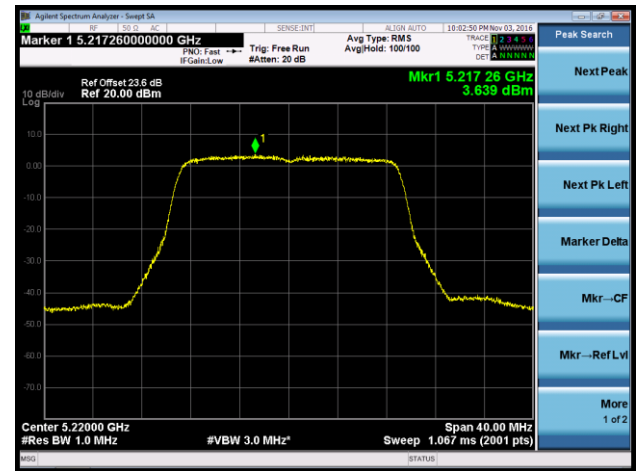

Channel 44 (5220MHz)