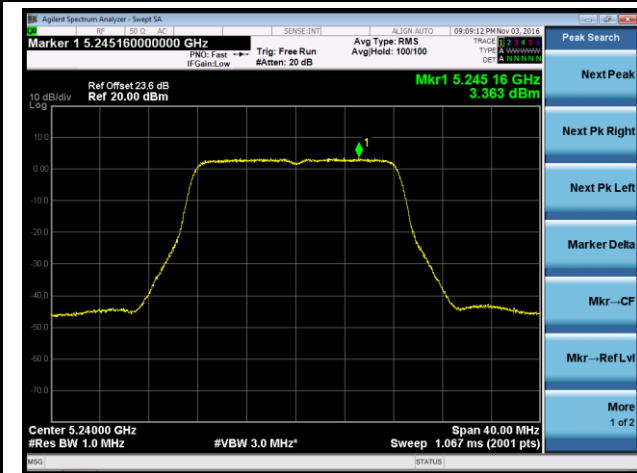

## 802.11a Power Spectral Density - Ant 2 / Ant 0 + 1 + 2 + 3

Channel 36 (5180MHz)

Channel 44 (5220MHz)

Channel 48 (5240MHz)

Channel 149 (5745MHz)

Channel 157 (5785MHz)

Channel 165 (5825MHz)