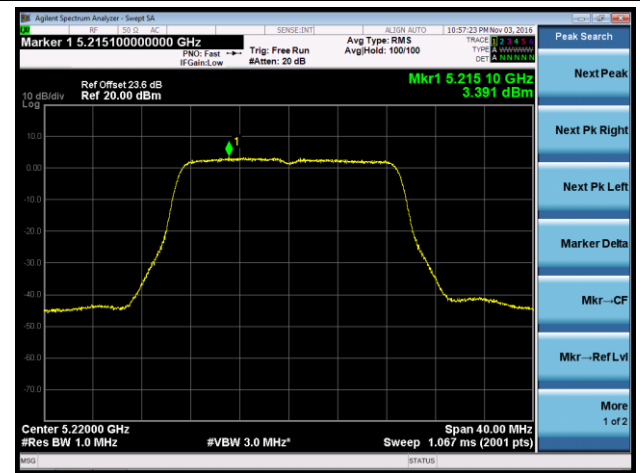

Channel 44 (5220MHz)