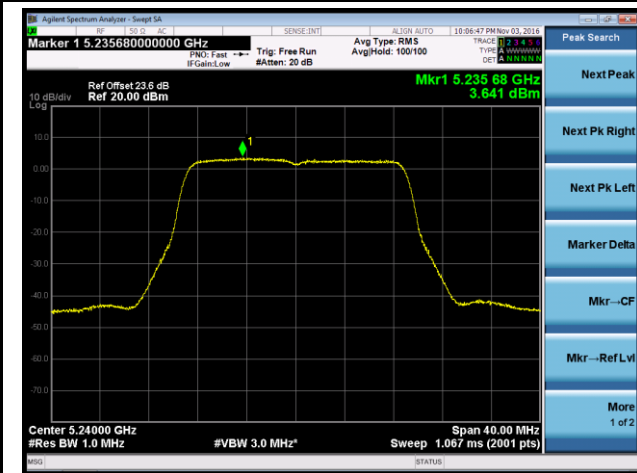

## 802.11n-HT20 Power Spectral Density - Ant 1 / Ant 0 + 1 + 2 + 3

Channel 36 (5180MHz)

Channel 44 (5220MHz)

Channel 48 (5240MHz)

Channel 149 (5745MHz)

Channel 157 (5785MHz)

Channel 165 (5825MHz)

802.11n-HT40 Power Spectral Density - Ant 1 / Ant 0 + 1 + 2 + 3