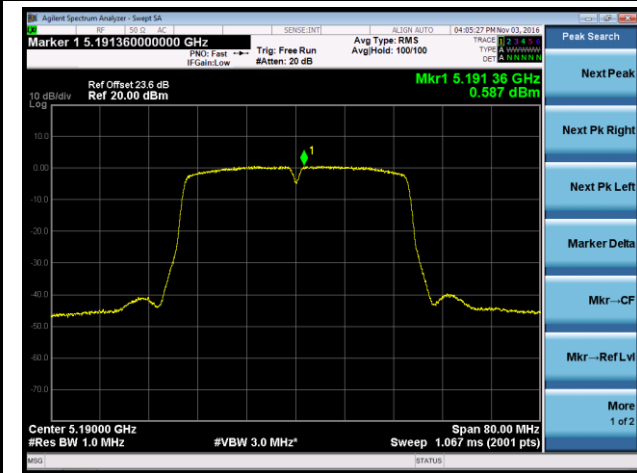

## 802.11ac-VHT20 Power Spectral Density - Ant 0 / Ant 0 + 1 + 2 + 3

Channel 36 (5180MHz)

Channel 44 (5220MHz)

Channel 48 (5240MHz)

Channel 149 (5745MHz)

Channel 157 (5785MHz)

Channel 165 (5825MHz)

## 802.11ac-VHT40 Power Spectral Density - Ant 0 / Ant 0 + 1 + 2 + 3

Channel 38 (5190MHz)

Channel 46 (5230MHz)

Channel 151 (5755MHz)

Channel 159 (5795MHz)

802.11ac-VHT80 Power Spectral Density - Ant 0 / Ant 0 + 1 + 2 + 3