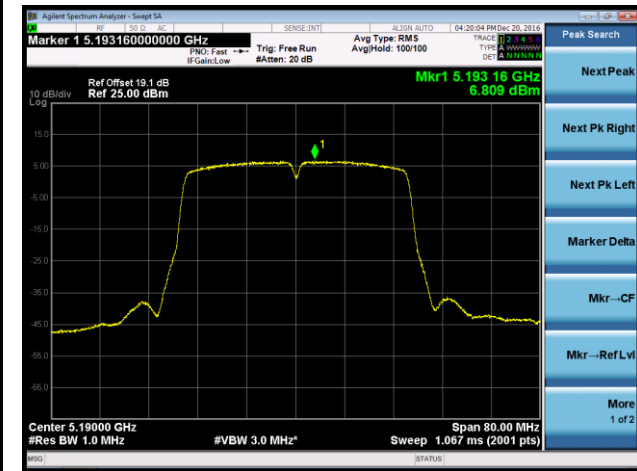

## 802.11ac-VHT40 Power Spectral Density - Ant 3

Channel 38 (5190MHz)

Channel 46 (5230MHz)

Channel 151 (5755MHz)

Channel 159 (5795MHz)

802.11ac-VHT80 Power Spectral Density - Ant 3

Channel 42 (5210MHz)

Channel 155 (5775MHz)

802.11a Power Spectral Density - Ant 0 / Ant 0 + 1 + 2 + 3

Channel 36 (5180MHz)

Channel 44 (5220MHz)

Channel 48 (5240MHz)

Channel 149 (5745MHz)

Channel 157 (5785MHz)

Channel 165 (5825MHz)