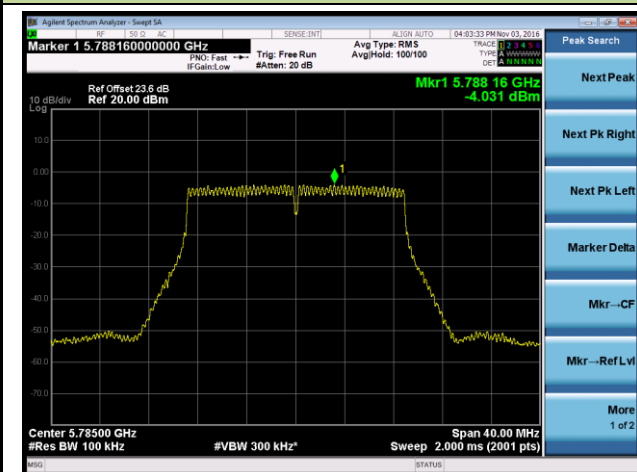

## 802.11ac-VHT20 Power Spectral Density - Ant 0 / Ant 0 + 1 + 2 + 3

Channel 36 (5180MHz)

Channel 44 (5220MHz)

Channel 48 (5240MHz)

Channel 149 (5745MHz)

Channel 157 (5785MHz)

Channel 165 (5825MHz)

## 802.11ac-VHT40 Power Spectral Density - Ant 0 / Ant 0 + 1 + 2 + 3

Channel 38 (5190MHz)

Channel 46 (5230MHz)

Channel 151 (5755MHz)

Channel 159 (5795MHz)

802.11ac-VHT80 Power Spectral Density - Ant 0 / Ant 0 + 1 + 2 + 3