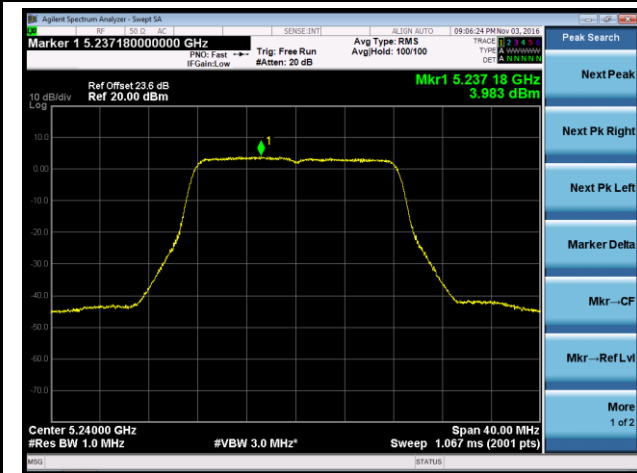

## 802.11a Power Spectral Density - Ant 1 / Ant 0 + 1 + 2 + 3

Channel 36 (5180MHz)

Channel 44 (5220MHz)

Channel 48 (5240MHz)

Channel 149 (5745MHz)

Channel 157 (5785MHz)

Channel 165 (5825MHz)