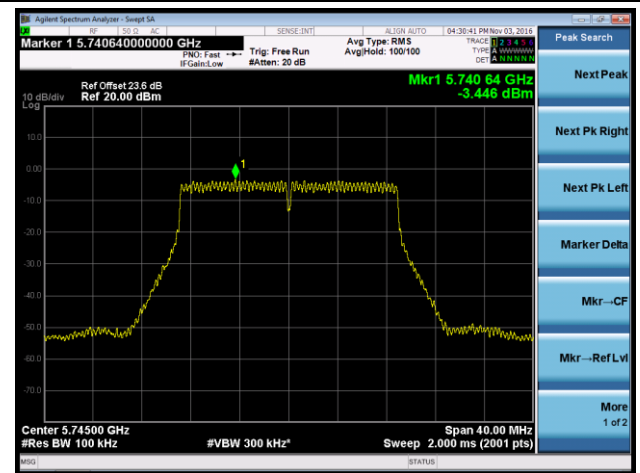

## 802.11ac-VHT20 Power Spectral Density - Ant 1 / Ant 0 + 1 + 2 + 3

Channel 36 (5180MHz)

Channel 44 (5220MHz)

Channel 48 (5240MHz)

Channel 149 (5745MHz)

Channel 157 (5785MHz)

Channel 165 (5825MHz)

802.11ac-VHT40 Power Spectral Density - Ant 1 / Ant 0 + 1 + 2 + 3