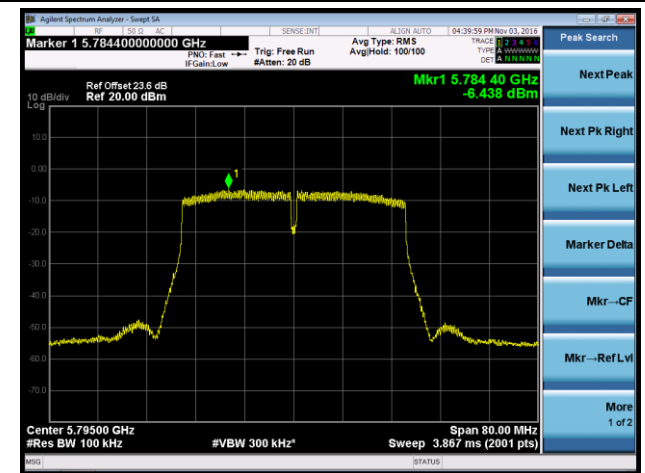

Channel 38 (5190MHz)

Channel 46 (5230MHz)

Channel 151 (5755MHz)

Channel 159 (5795MHz)