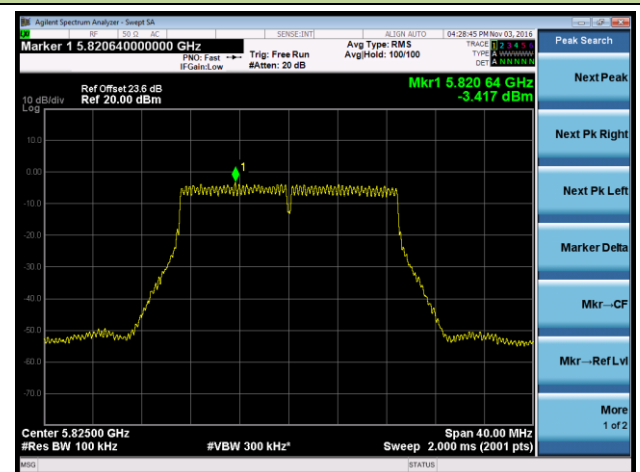

## 802.11ac-VHT20 Power Spectral Density - Ant 1 / Ant 0 + 1 + 2 + 3

Channel 36 (5180MHz)

Channel 44 (5220MHz)

Channel 48 (5240MHz)

Channel 149 (5745MHz)

Channel 157 (5785MHz)

Channel 165 (5825MHz)

802.11ac-VHT40 Power Spectral Density - Ant 1 / Ant 0 + 1 + 2 + 3