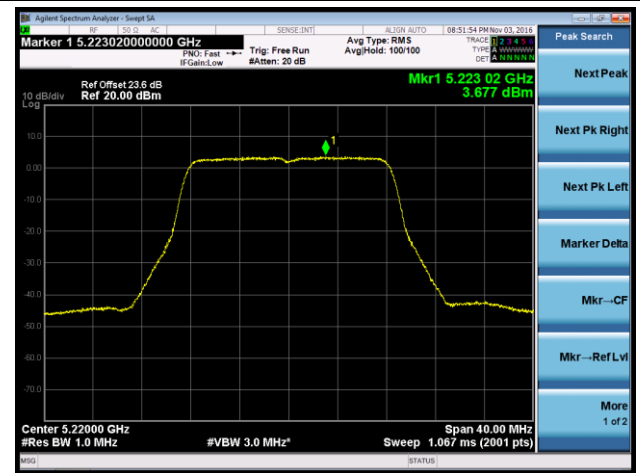

Channel 44 (5220MHz)