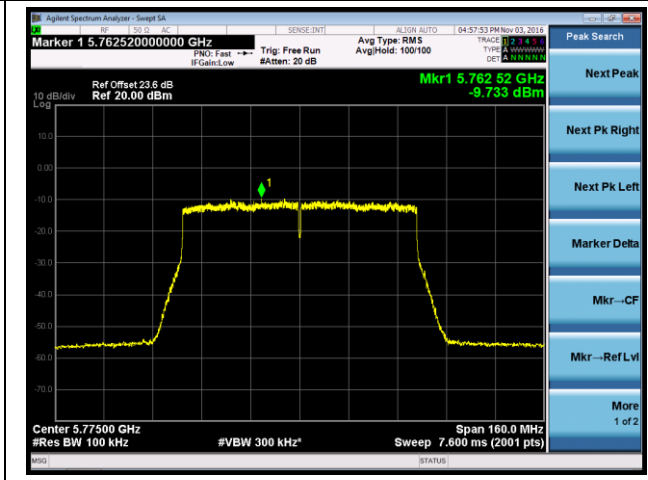

Channel 38 (5190MHz)

Channel 46 (5230MHz)

Channel 151 (5755MHz)

Channel 159 (5795MHz)

802.11ac-VHT80 Power Spectral Density - Ant 1 / Ant 0 + 1 + 2 + 3

Channel 42 (5210MHz)

Channel 155 (5775MHz)