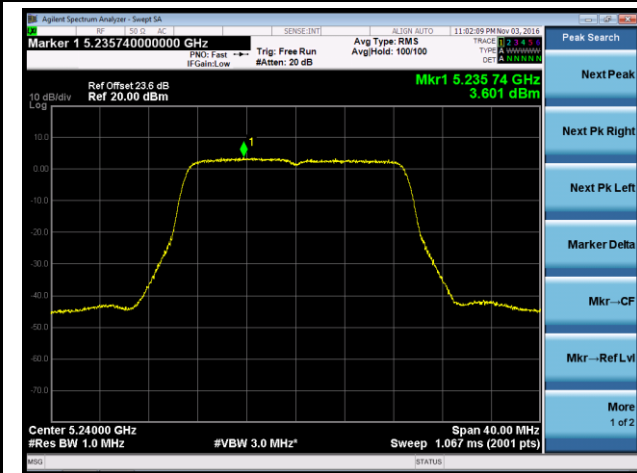

## 802.11ac-VHT20 Power Spectral Density - Ant 1 / Ant 0 + 1 + 2 + 3

Channel 36 (5180MHz)

Channel 44 (5220MHz)

Channel 48 (5240MHz)

Channel 149 (5745MHz)

Channel 157 (5785MHz)

Channel 165 (5825MHz)

802.11ac-VHT40 Power Spectral Density - Ant 1 / Ant 0 + 1 + 2 + 3