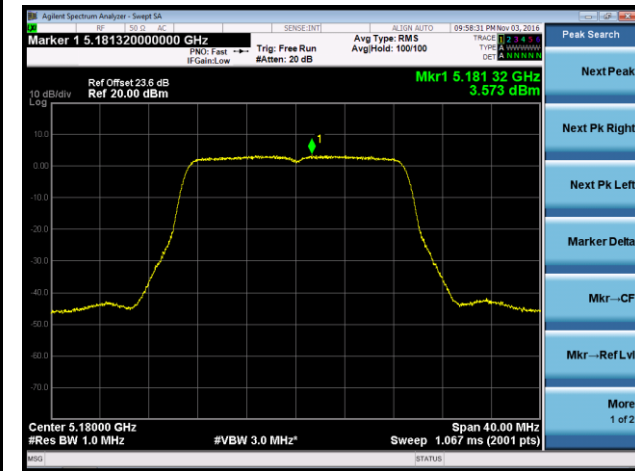

802.11a Power Spectral Density - Ant 0 / Ant 0 + 1 + 2 + 3

Channel 36 (5180MHz)

Channel 44 (5220MHz)

Channel 48 (5240MHz)

Channel 149 (5745MHz)

Channel 157 (5785MHz)

Channel 165 (5825MHz)

## 802.11n-HT20 Power Spectral Density - Ant 0 / Ant 0 + 1 + 2 + 3

Channel 36 (5180MHz)

Channel 44 (5220MHz)

Channel 48 (5240MHz)

Channel 149 (5745MHz)

Channel 157 (5785MHz)

Channel 165 (5825MHz)

802.11n-HT40 Power Spectral Density - Ant 0 / Ant 0 + 1 + 2 + 3