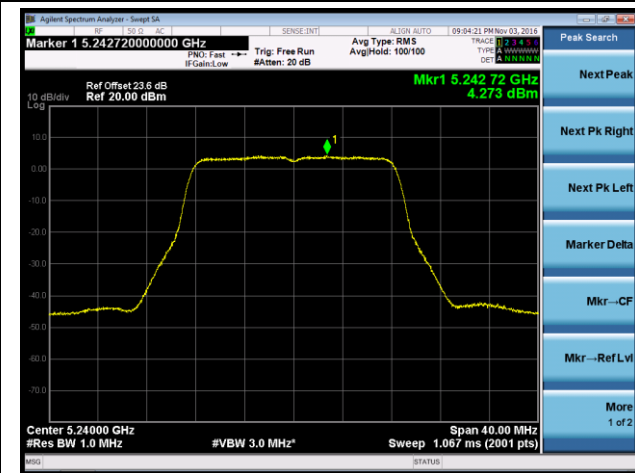

802.11a Power Spectral Density - Ant 0 / Ant 0 + 1 + 2 + 3

Channel 36 (5180MHz)

Channel 44 (5220MHz)

Channel 48 (5240MHz)

Channel 149 (5745MHz)

Channel 157 (5785MHz)

Channel 165 (5825MHz)