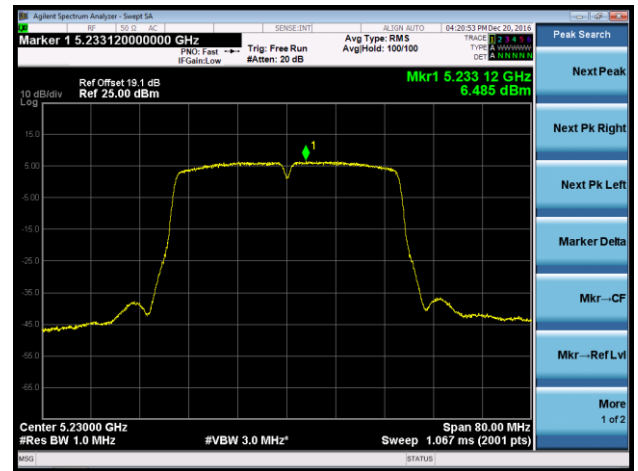

## 802.11ac-VHT40 Power Spectral Density - Ant 3

Channel 38 (5190MHz)

Channel 46 (5230MHz)

Channel 151 (5755MHz)

Channel 159 (5795MHz)

802.11ac-VHT80 Power Spectral Density - Ant 3

Channel 42 (5210MHz)

Channel 155 (5775MHz)