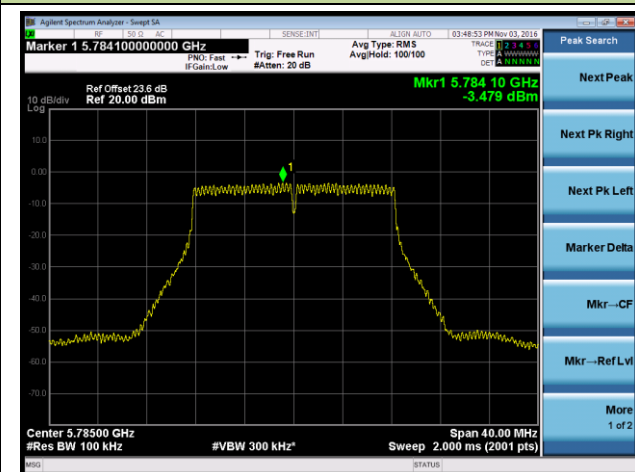

802.11a Power Spectral Density - Ant 0 / Ant 0 + 1 + 2 + 3

Channel 36 (5180MHz)

Channel 44 (5220MHz)

Channel 48 (5240MHz)

Channel 149 (5745MHz)

Channel 157 (5785MHz)

Channel 165 (5825MHz)