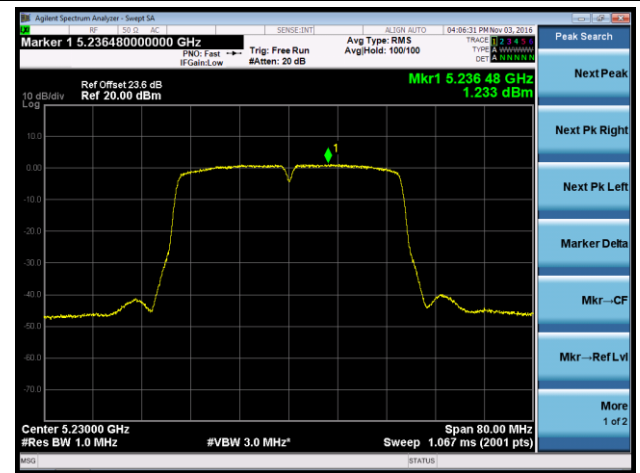

Channel 46 (5230MHz)