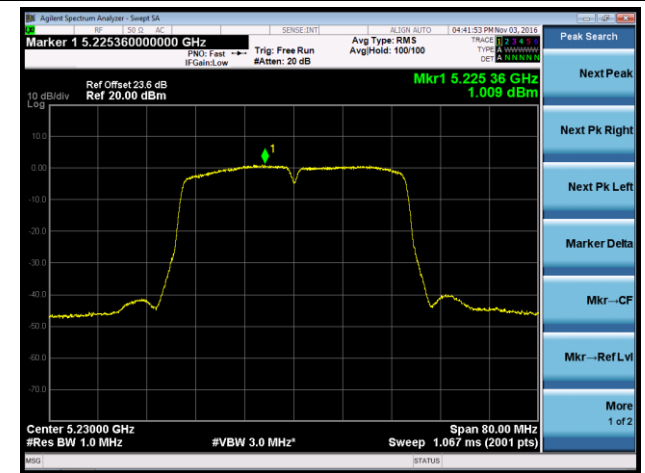

Channel 46 (5230MHz)