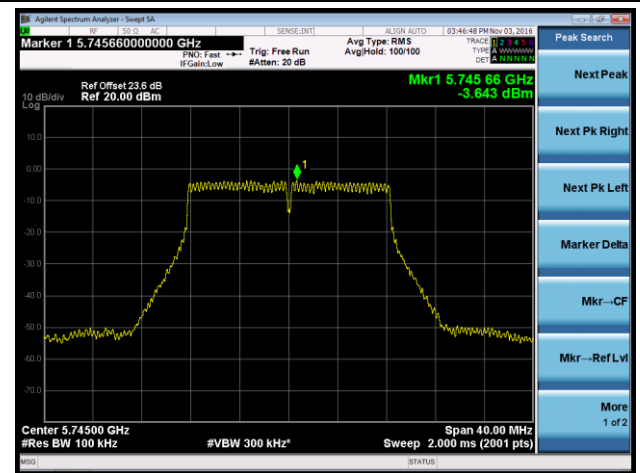

## 802.11a Power Spectral Density - Ant 1 / Ant 0 + 1 + 2 + 3

Channel 36 (5180MHz)

Channel 44 (5220MHz)

Channel 48 (5240MHz)

Channel 149 (5745MHz)

Channel 157 (5785MHz)

Channel 165 (5825MHz)