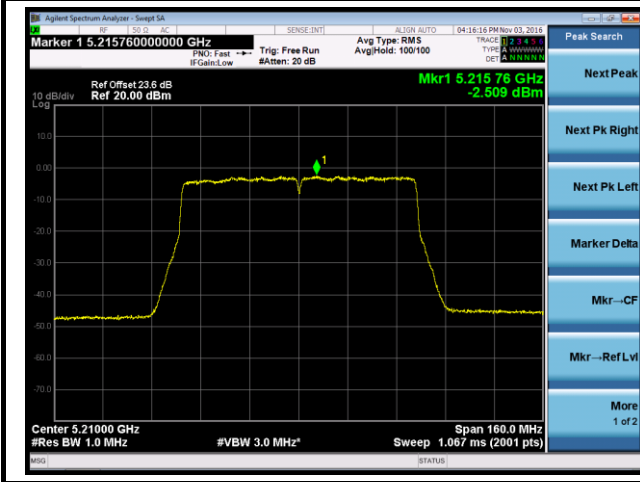

802.11ac-VHT80 Power Spectral Density - Ant 0 / Ant 0 + 1 + 2 + 3

Channel 42 (5210MHz)