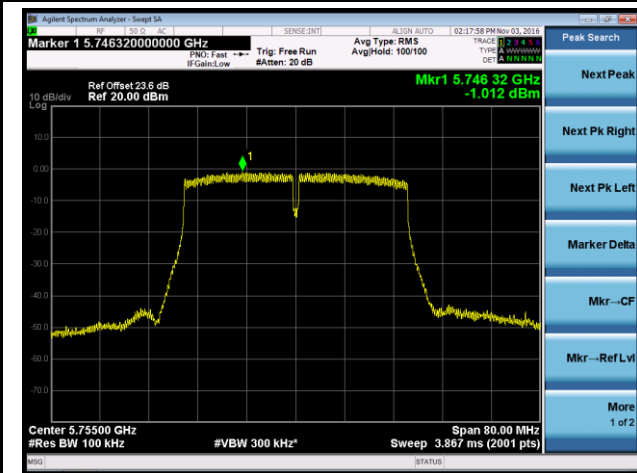

## 802.11ac-VHT40 Power Spectral Density - Ant 3

Channel 38 (5190MHz)

Channel 46 (5230MHz)

Channel 151 (5755MHz)

Channel 159 (5795MHz)

802.11ac-VHT80 Power Spectral Density - Ant 3

Channel 42 (5210MHz)

Channel 155 (5775MHz)