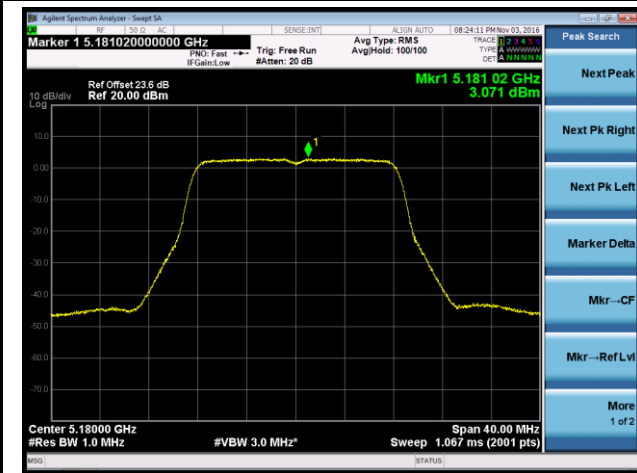

802.11a Power Spectral Density - Ant 2 / Ant 0 + 1 + 2 + 3

Channel 36 (5180MHz)