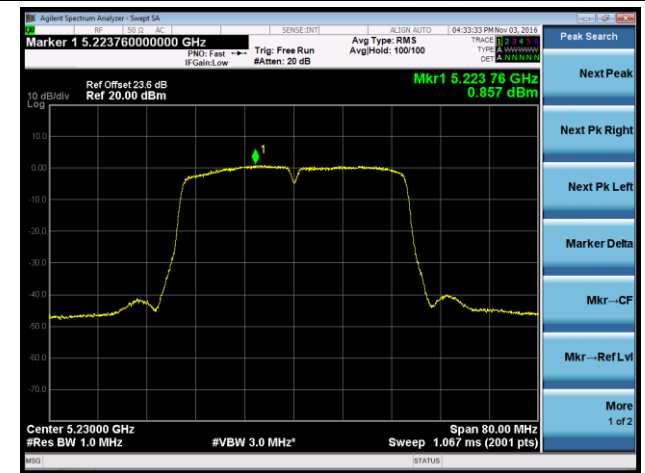

Channel 46 (5230MHz)