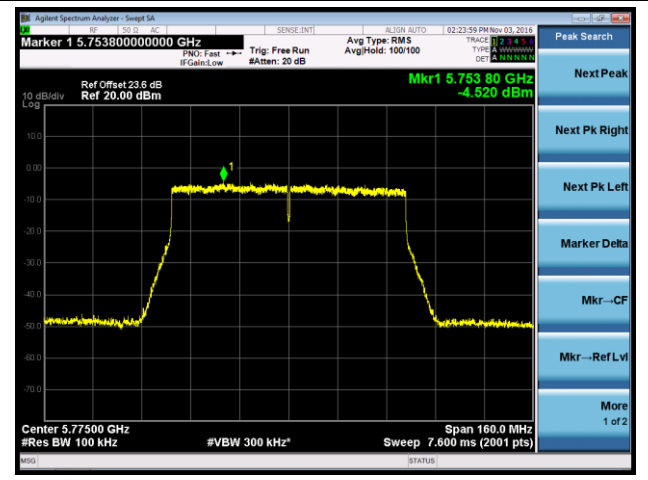

## 802.11ac-VHT40 Power Spectral Density - Ant 3

Channel 38 (5190MHz)

Channel 46 (5230MHz)

Channel 151 (5755MHz)

Channel 159 (5795MHz)

802.11ac-VHT80 Power Spectral Density - Ant 3

Channel 42 (5210MHz)

Channel 155 (5775MHz)