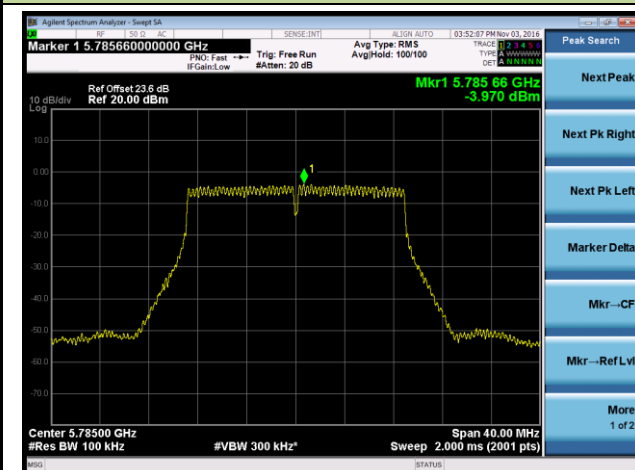

## 802.11n-HT20 Power Spectral Density - Ant 0 / Ant 0 + 1 + 2 + 3

Channel 36 (5180MHz)

Channel 44 (5220MHz)

Channel 48 (5240MHz)

Channel 149 (5745MHz)

Channel 157 (5785MHz)

Channel 165 (5825MHz)

802.11n-HT40 Power Spectral Density - Ant 0 / Ant 0 + 1 + 2 + 3