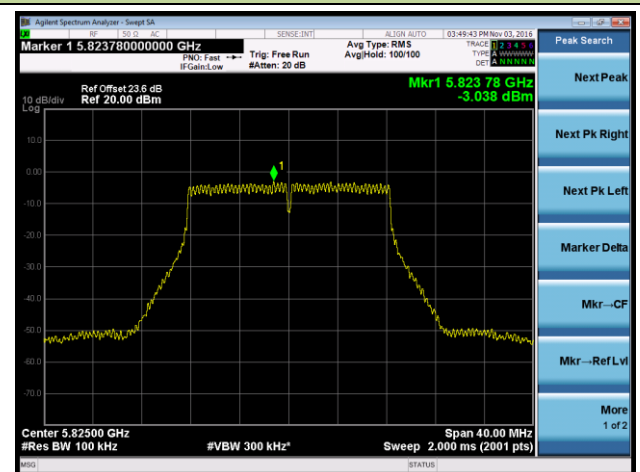

802.11a Power Spectral Density - Ant 0 / Ant 0 + 1 + 2 + 3

Channel 36 (5180MHz)

Channel 44 (5220MHz)

Channel 48 (5240MHz)

Channel 149 (5745MHz)

Channel 157 (5785MHz)

Channel 165 (5825MHz)