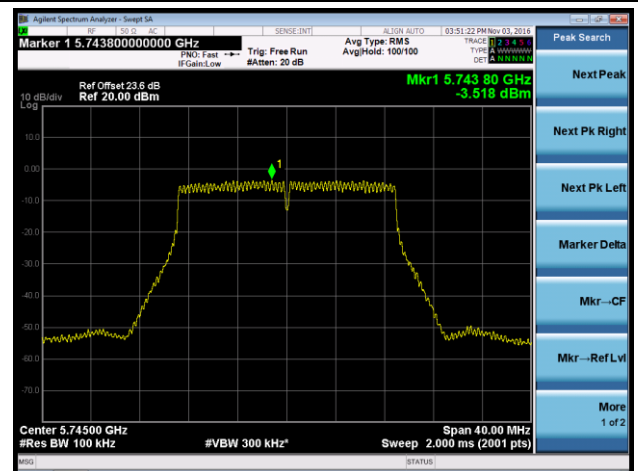

## 802.11n-HT20 Power Spectral Density - Ant 0 / Ant 0 + 1 + 2 + 3

Channel 36 (5180MHz)

Channel 44 (5220MHz)

Channel 48 (5240MHz)

Channel 149 (5745MHz)

Channel 157 (5785MHz)

Channel 165 (5825MHz)

802.11n-HT40 Power Spectral Density - Ant 0 / Ant 0 + 1 + 2 + 3