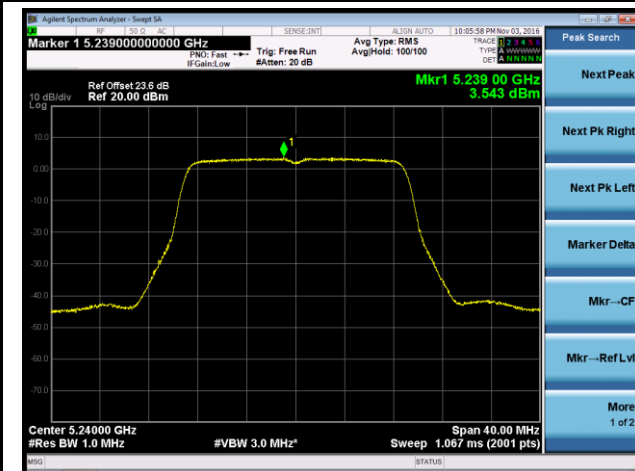

## 802.11n-HT20 Power Spectral Density - Ant 0 / Ant 0 + 1 + 2 + 3

Channel 36 (5180MHz)

Channel 44 (5220MHz)

Channel 48 (5240MHz)

Channel 149 (5745MHz)

Channel 157 (5785MHz)

Channel 165 (5825MHz)

802.11n-HT40 Power Spectral Density - Ant 0 / Ant 0 + 1 + 2 + 3