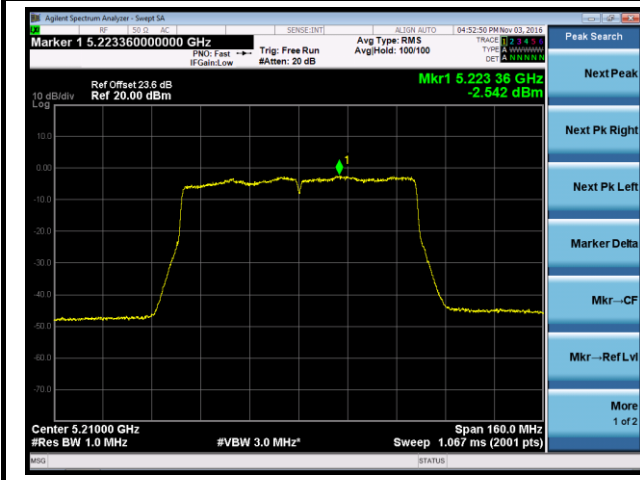

## 802.11ac-VHT20 Power Spectral Density - Ant 1 / Ant 0 + 1 + 2 + 3

Channel 36 (5180MHz)

Channel 44 (5220MHz)

Channel 48 (5240MHz)

Channel 149 (5745MHz)

Channel 157 (5785MHz)

Channel 165 (5825MHz)

802.11ac-VHT40 Power Spectral Density - Ant 1 / Ant 0 + 1 + 2 + 3

Channel 38 (5190MHz)

Channel 46 (5230MHz)

Channel 151 (5755MHz)

Channel 159 (5795MHz)

802.11ac-VHT80 Power Spectral Density - Ant 1 / Ant 0 + 1 + 2 + 3

Channel 42 (5210MHz)

Channel 155 (5775MHz)