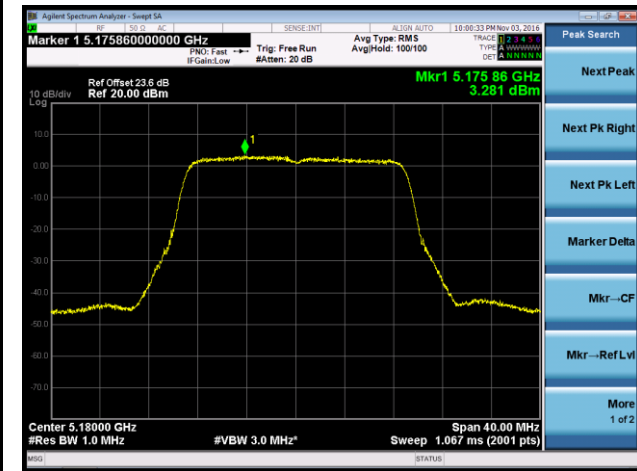

802.11n-HT20 Power Spectral Density - Ant 1 / Ant 0 + 1 + 2 + 3

Channel 36 (5180MHz)