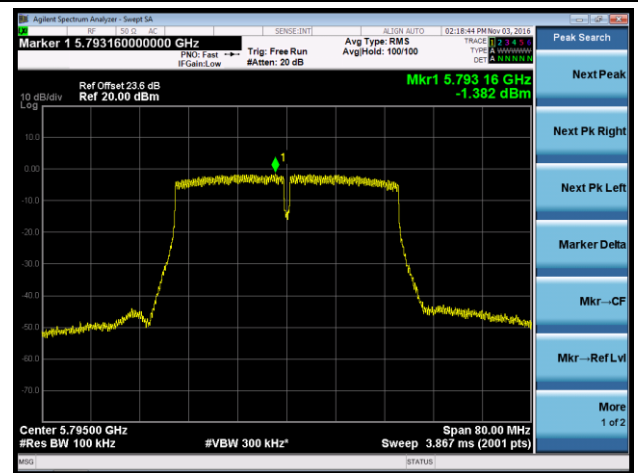

## 802.11ac-VHT40 Power Spectral Density - Ant 3

Channel 38 (5190MHz)

Channel 46 (5230MHz)

Channel 151 (5755MHz)

Channel 159 (5795MHz)

802.11ac-VHT80 Power Spectral Density - Ant 3

Channel 42 (5210MHz)

Channel 155 (5775MHz)