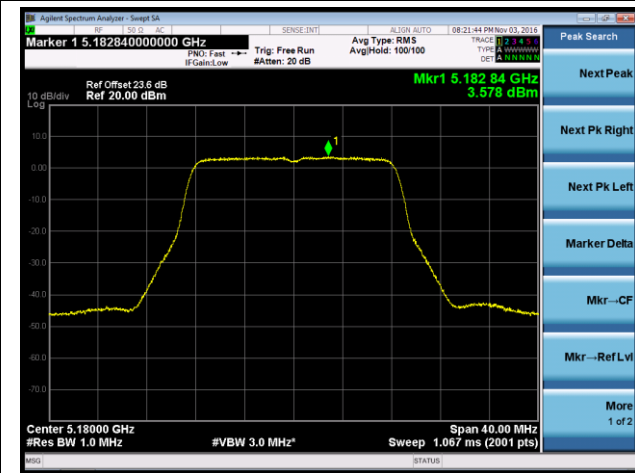

802.11a Power Spectral Density - Ant 0 / Ant 0 + 1 + 2 + 3

Channel 36 (5180MHz)