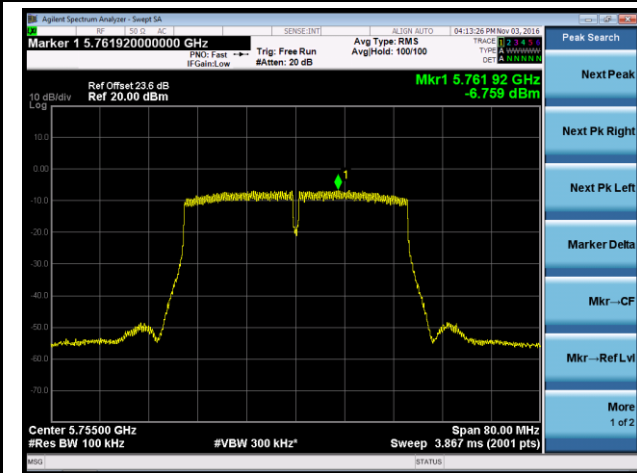

## 802.11ac-VHT40 Power Spectral Density - Ant 0 / Ant 0 + 1 + 2 + 3

Channel 38 (5190MHz)

Channel 46 (5230MHz)

Channel 151 (5755MHz)

Channel 159 (5795MHz)

802.11ac-VHT80 Power Spectral Density - Ant 0 / Ant 0 + 1 + 2 + 3