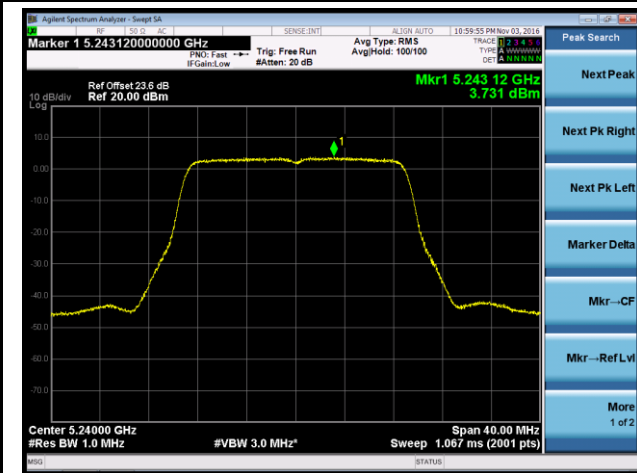

## 802.11ac-VHT20 Power Spectral Density - Ant 0 / Ant 0 + 1 + 2 + 3

Channel 36 (5180MHz)

Channel 44 (5220MHz)

Channel 48 (5240MHz)

Channel 149 (5745MHz)

Channel 157 (5785MHz)

Channel 165 (5825MHz)

## 802.11ac-VHT40 Power Spectral Density - Ant 0 / Ant 0 + 1 + 2 + 3

Channel 38 (5190MHz)

Channel 46 (5230MHz)

Channel 151 (5755MHz)

Channel 159 (5795MHz)

802.11ac-VHT80 Power Spectral Density - Ant 0 / Ant 0 + 1 + 2 + 3