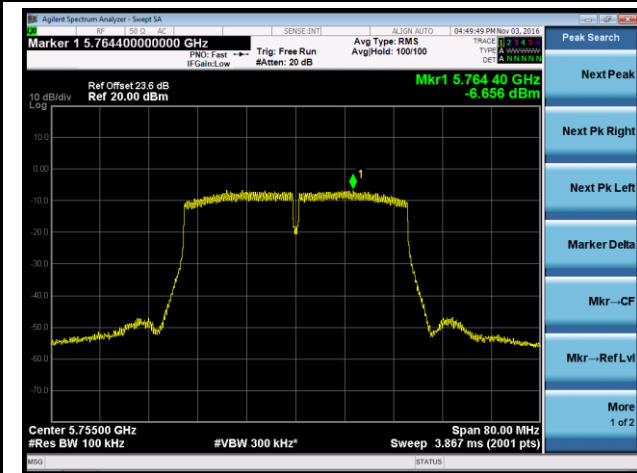

Channel 151 (5755MHz)