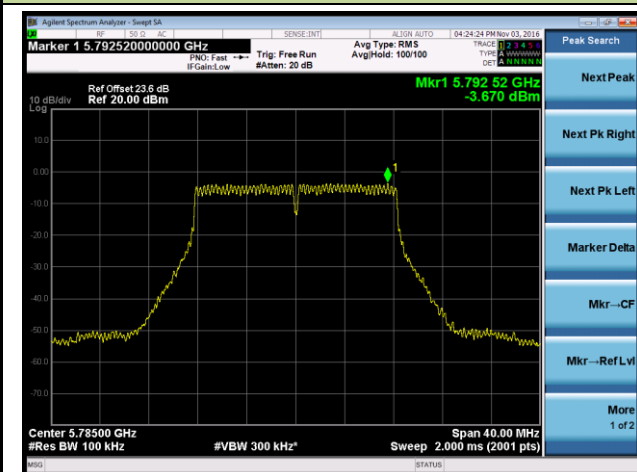

## 802.11a Power Spectral Density - Ant 1 / Ant 0 + 1 + 2 + 3

Channel 36 (5180MHz)

Channel 44 (5220MHz)

Channel 48 (5240MHz)

Channel 149 (5745MHz)

Channel 157 (5785MHz)

Channel 165 (5825MHz)