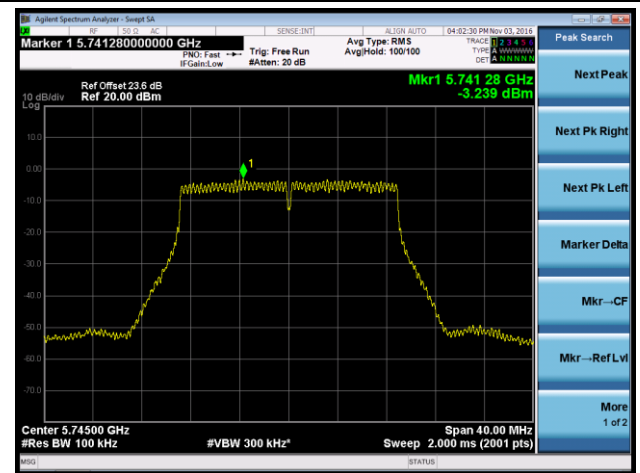

## 802.11ac-VHT20 Power Spectral Density - Ant 0 / Ant 0 + 1 + 2 + 3

Channel 36 (5180MHz)

Channel 44 (5220MHz)

Channel 48 (5240MHz)

Channel 149 (5745MHz)

Channel 157 (5785MHz)

Channel 165 (5825MHz)

## 802.11ac-VHT40 Power Spectral Density - Ant 0 / Ant 0 + 1 + 2 + 3

Channel 38 (5190MHz)

Channel 46 (5230MHz)

Channel 151 (5755MHz)

Channel 159 (5795MHz)

802.11ac-VHT80 Power Spectral Density - Ant 0 / Ant 0 + 1 + 2 + 3