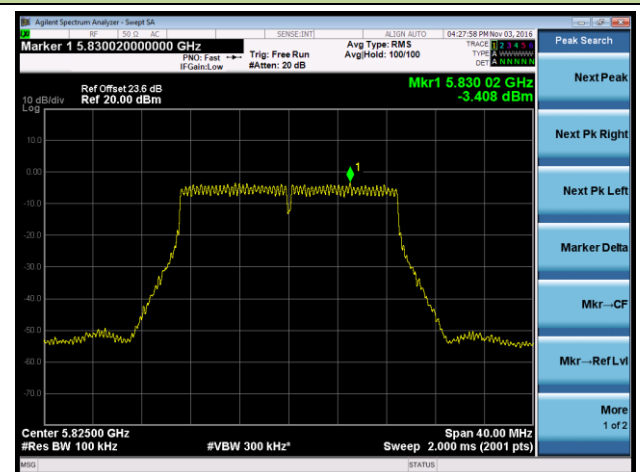

## 802.11n-HT20 Power Spectral Density - Ant 1 / Ant 0 + 1 + 2 + 3

Channel 36 (5180MHz)

Channel 44 (5220MHz)

Channel 48 (5240MHz)

Channel 149 (5745MHz)

Channel 157 (5785MHz)

Channel 165 (5825MHz)

802.11n-HT40 Power Spectral Density - Ant 1 / Ant 0 + 1 + 2 + 3