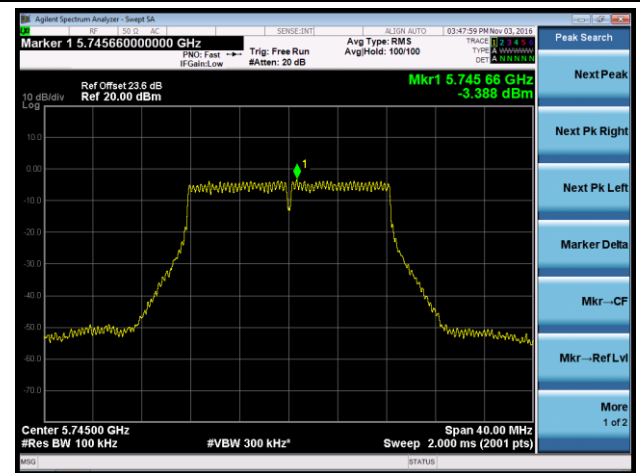

802.11a Power Spectral Density - Ant 0 / Ant 0 + 1 + 2 + 3

Channel 36 (5180MHz)

Channel 44 (5220MHz)

Channel 48 (5240MHz)

Channel 149 (5745MHz)

Channel 157 (5785MHz)

Channel 165 (5825MHz)