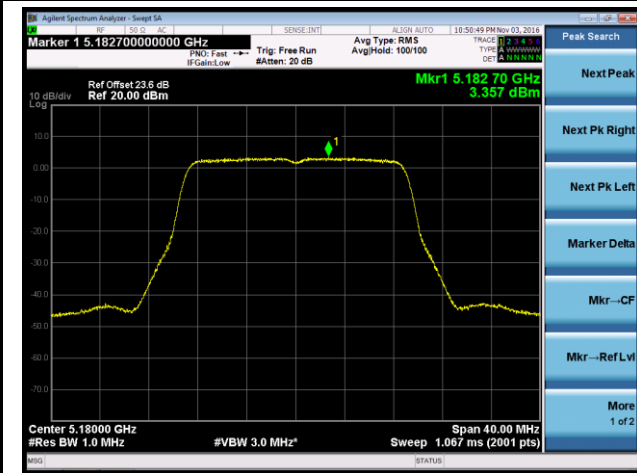

Channel 38 (5190MHz)

Channel 46 (5230MHz)

Channel 151 (5755MHz)

Channel 159 (5795MHz)

## 802.11ac-VHT20 Power Spectral Density - Ant 0 / Ant 0 + 1 + 2 + 3

Channel 36 (5180MHz)

Channel 44 (5220MHz)

Channel 48 (5240MHz)

Channel 149 (5745MHz)

Channel 157 (5785MHz)

Channel 165 (5825MHz)