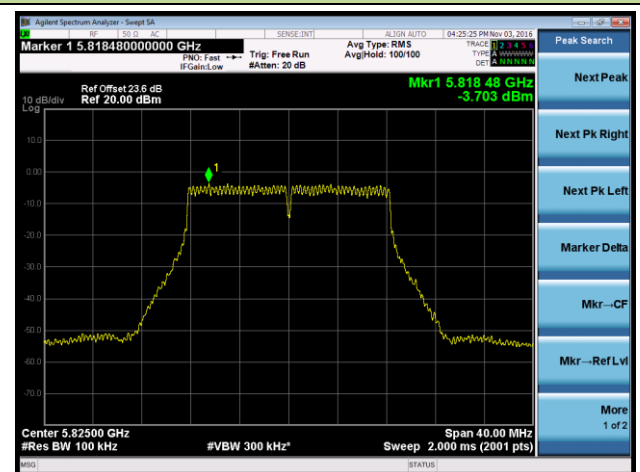

## 802.11a Power Spectral Density - Ant 1 / Ant 0 + 1 + 2 + 3

Channel 36 (5180MHz)

Channel 44 (5220MHz)

Channel 48 (5240MHz)

Channel 149 (5745MHz)

Channel 157 (5785MHz)

Channel 165 (5825MHz)