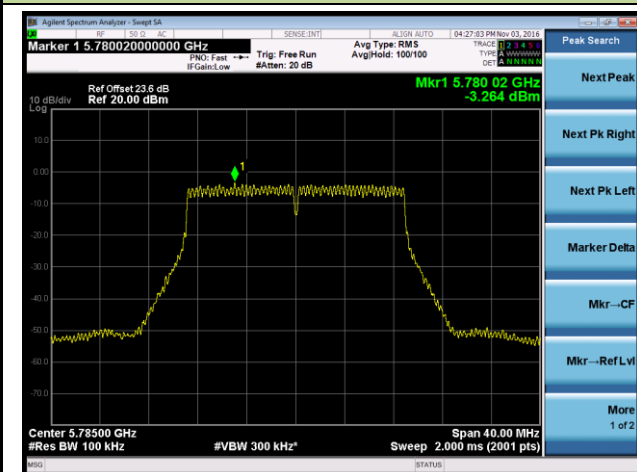

## 802.11n-HT20 Power Spectral Density - Ant 1 / Ant 0 + 1 + 2 + 3

Channel 36 (5180MHz)

Channel 44 (5220MHz)

Channel 48 (5240MHz)

Channel 149 (5745MHz)

Channel 157 (5785MHz)

Channel 165 (5825MHz)

802.11n-HT40 Power Spectral Density - Ant 1 / Ant 0 + 1 + 2 + 3