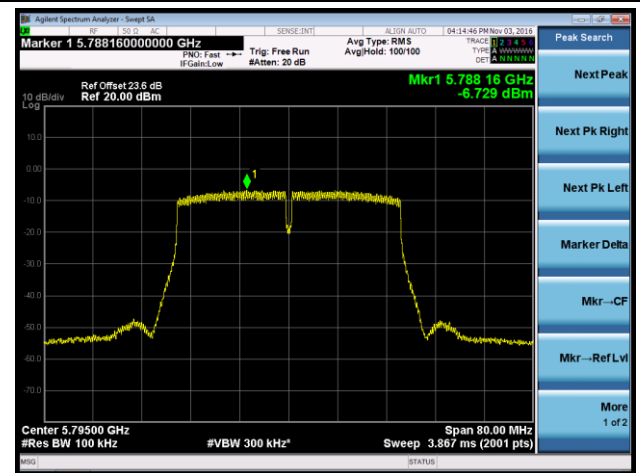

## 802.11ac-VHT40 Power Spectral Density - Ant 0 / Ant 0 + 1 + 2 + 3

Channel 38 (5190MHz)

Channel 46 (5230MHz)

Channel 151 (5755MHz)

Channel 159 (5795MHz)

802.11ac-VHT80 Power Spectral Density - Ant 0 / Ant 0 + 1 + 2 + 3