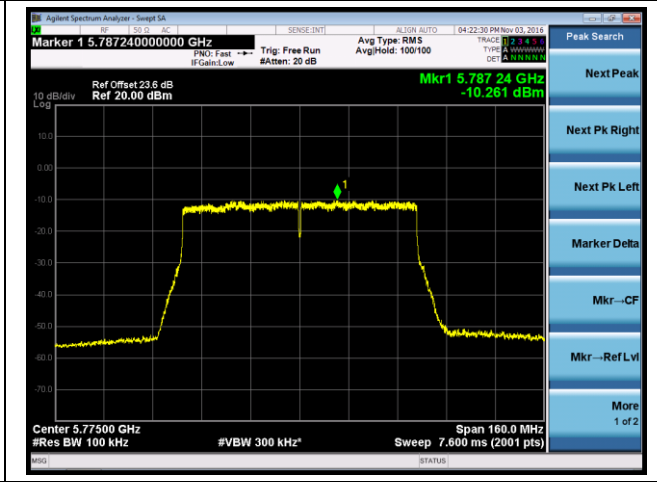

Channel 155 (5775MHz)