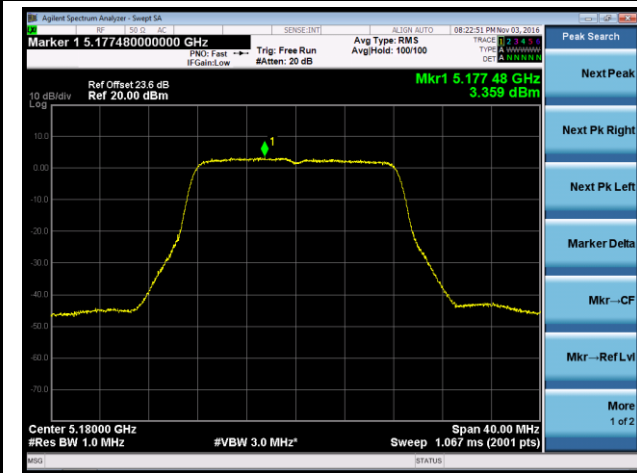

802.11a Power Spectral Density - Ant 1 / Ant 0 + 1 + 2 + 3

Channel 36 (5180MHz)