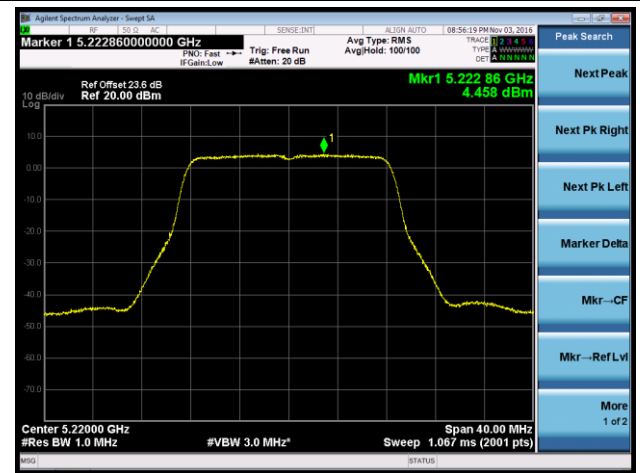

Channel 44 (5220MHz)