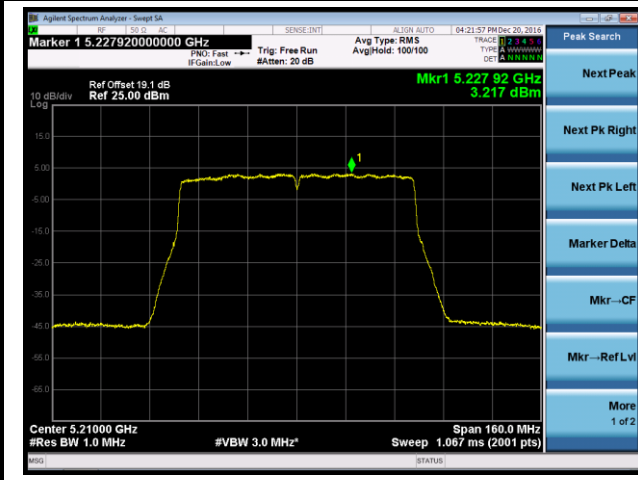

## 802.11ac-VHT40 Power Spectral Density - Ant 3

Channel 38 (5190MHz)

Channel 46 (5230MHz)

Channel 151 (5755MHz)

Channel 159 (5795MHz)

802.11ac-VHT80 Power Spectral Density - Ant 3

Channel 42 (5210MHz)

Channel 155 (5775MHz)