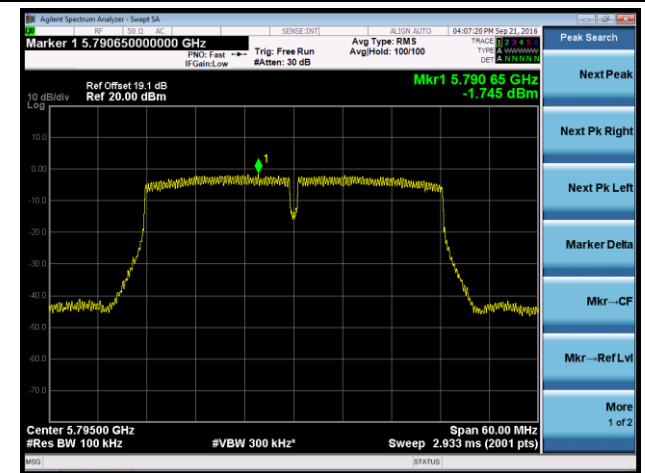

Channel 165 (5825MHz)

802.11ac-VHT40 Power Spectral Density - Ant 1 / Ant 0 + 1 + 2 + 3

Channel 38 (5190MHz)

Channel 46 (5230MHz)

Channel 151 (5755MHz)

Channel 159 (5795MHz)

802.11ac-VHT80 Power Spectral Density - Ant 1 / Ant 0 + 1 + 2 + 3