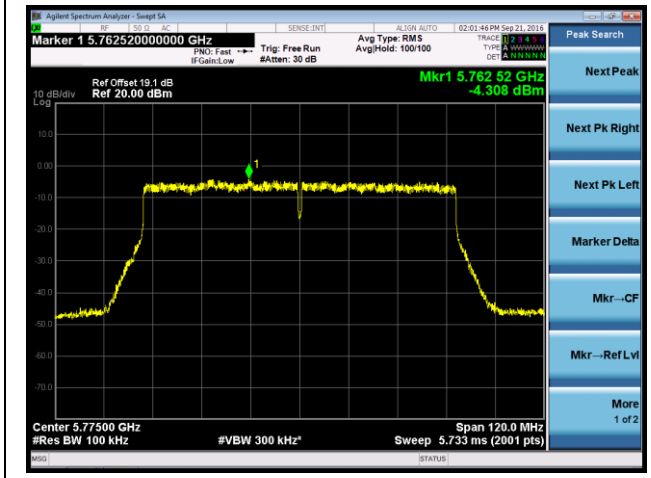

Channel 46 (5230MHz)

Channel 151 (5755MHz)

Channel 159 (5795MHz)

802.11ac-VHT80 Power Spectral Density - Ant 0 / Ant 0 + 1 + 2 + 3

Channel 42 (5210MHz)

Channel 155 (5775MHz)

802.11a Power Spectral Density - Ant 1 / Ant 0 + 1 + 2 + 3