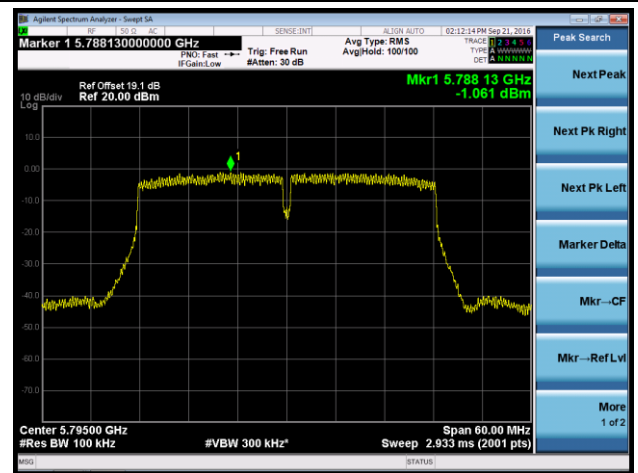

802.11n-HT40 Power Spectral Density - Ant 0 / Ant 0 + 1 + 2 + 3

Channel 38 (5190MHz)

Channel 46 (5230MHz)

Channel 151 (5755MHz)

Channel 159 (5795MHz)

802.11ac-VHT20 Power Spectral Density - Ant 0 / Ant 0 + 1 + 2 + 3