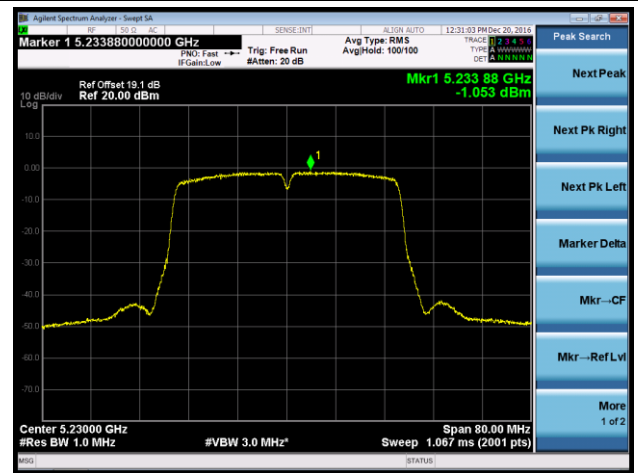

Channel 46 (5230MHz)