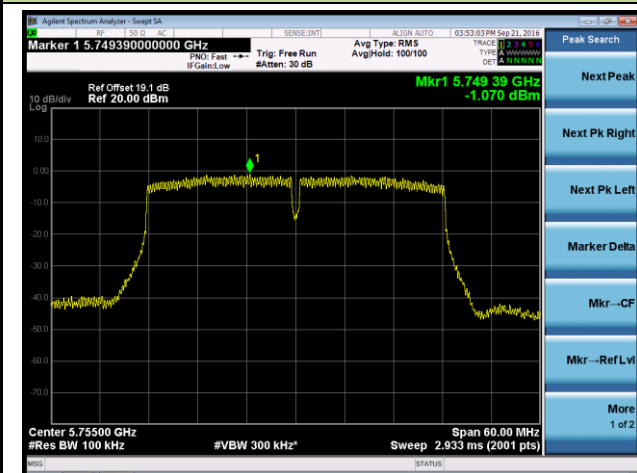

Channel 151 (5755MHz)