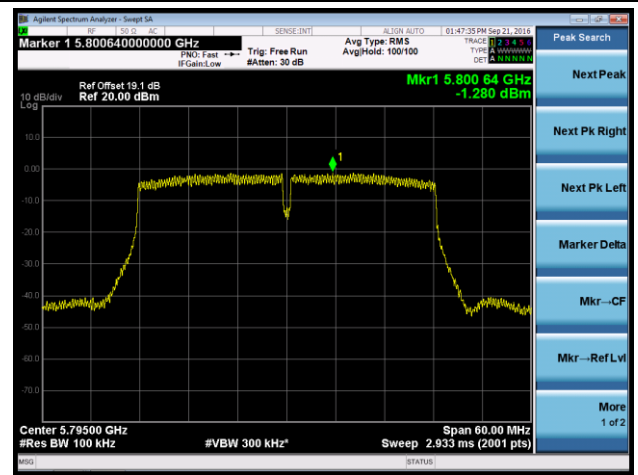

Channel 159 (5795MHz)