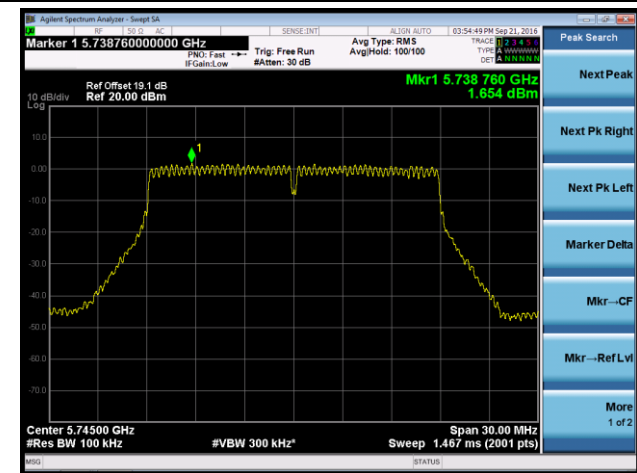

Channel 151 (5755MHz)

Channel 159 (5795MHz)

802.11ac-VHT20 Power Spectral Density - Ant 1 / Ant 0 + 1 + 2 + 3

Channel 36 (5180MHz)

Channel 44 (5220MHz)

Channel 48 (5240MHz)

Channel 149 (5745MHz)

Channel 157 (5785MHz)