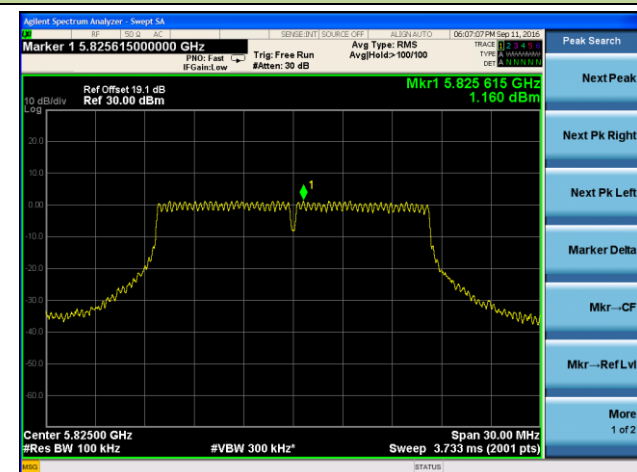

Channel 165 (5825MHz)