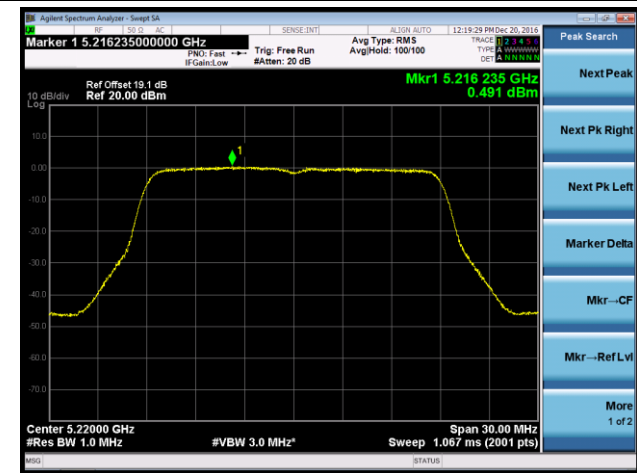

Channel 151 (5755MHz)

Channel 159 (5795MHz)

802.11ac-VHT20 Power Spectral Density - Ant 1 / Ant 0 + 1 + 2 + 3

Channel 36 (5180MHz)

Channel 44 (5220MHz)

Channel 48 (5240MHz)

Channel 149 (5745MHz)

Channel 157 (5785MHz)