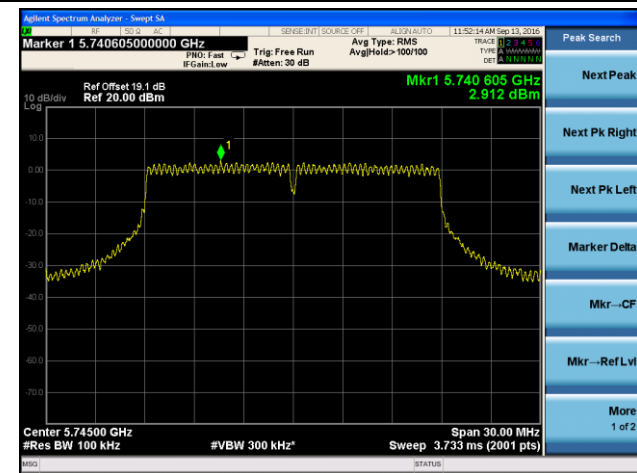

Channel 36 (5180MHz)

Channel 44 (5220MHz)

Channel 48 (5240MHz)

Channel 149 (5745MHz)

Channel 157 (5785MHz)

Channel 165 (5825MHz)

802.11ac-VHT40 Power Spectral Density - Ant 2 / Ant 0 + 1 + 2 + 3

Channel 38 (5190MHz)