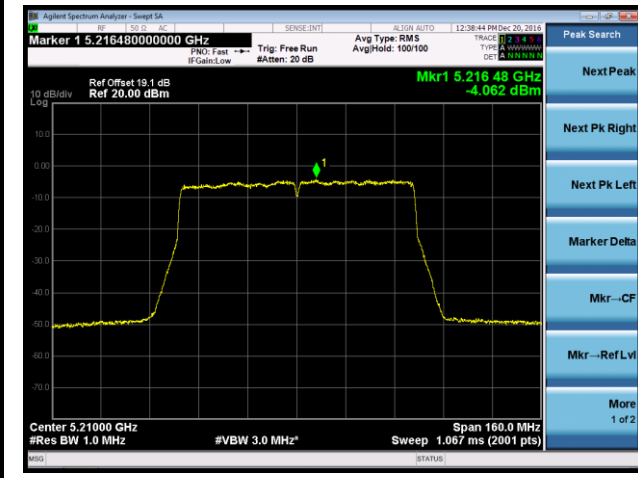

Channel 46 (5230MHz)

Channel 151 (5755MHz)

Channel 159 (5795MHz)

802.11ac-VHT80 Power Spectral Density - Ant 0 / Ant 0 + 1 + 2 + 3

Channel 42 (5210MHz)

Channel 155 (5775MHz)

802.11a Power Spectral Density - Ant 1 / Ant 0 + 1 + 2 + 3