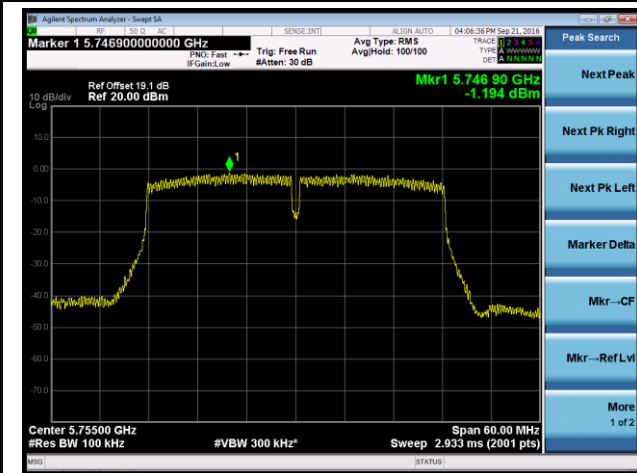

Channel 165 (5825MHz)

802.11ac-VHT40 Power Spectral Density - Ant 1 / Ant 0 + 1 + 2 + 3

Channel 38 (5190MHz)

Channel 46 (5230MHz)

Channel 151 (5755MHz)

Channel 159 (5795MHz)

802.11ac-VHT80 Power Spectral Density - Ant 1 / Ant 0 + 1 + 2 + 3