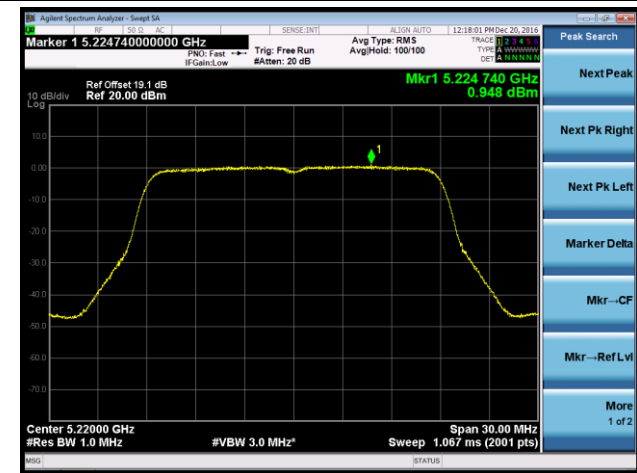

Channel 44 (5220MHz)