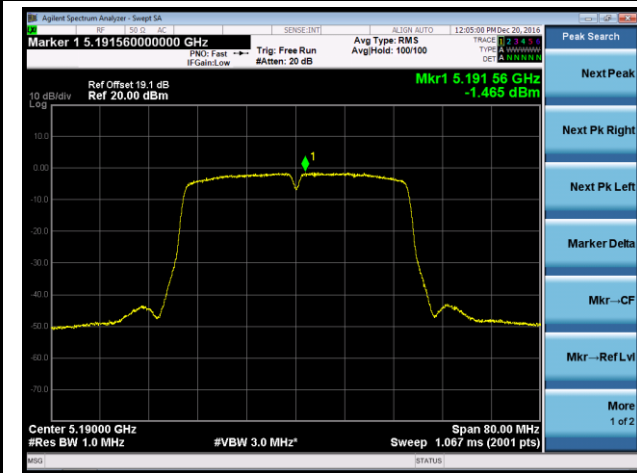

802.11n-HT40 Power Spectral Density - Ant 2 / Ant 0 + 1 + 2 + 3

Channel 38 (5190MHz)