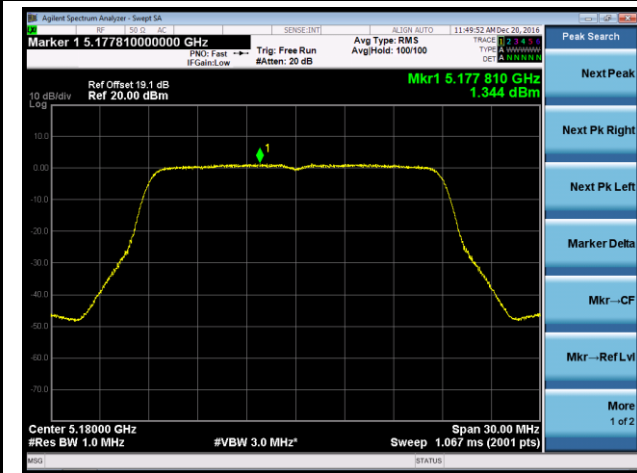

802.11n-HT20 Power Spectral Density - Ant 2 / Ant 0 + 1 + 2 + 3

Channel 36 (5180MHz)