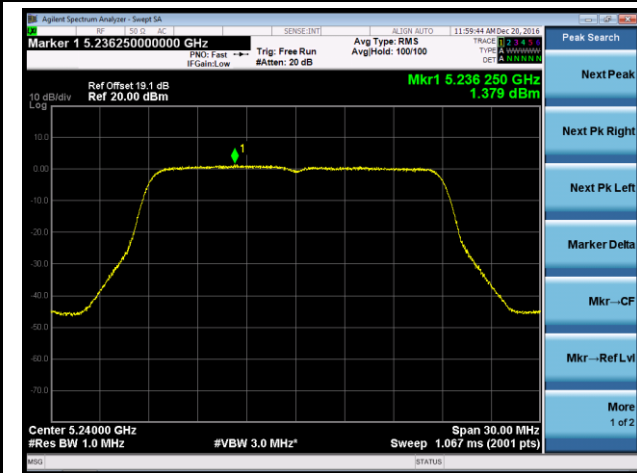

Channel 48 (5240MHz)