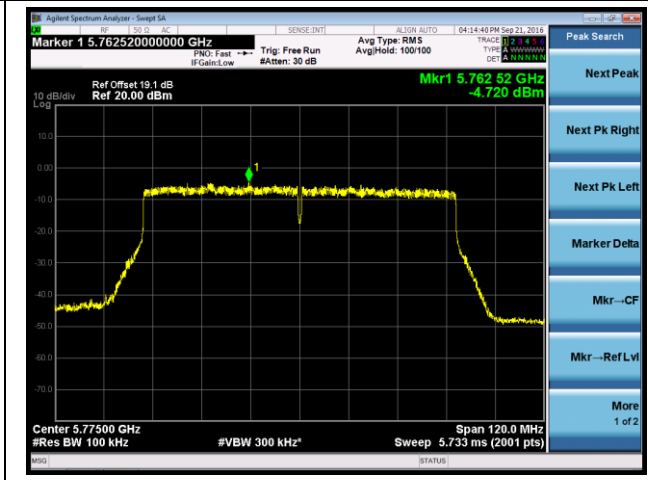

Channel 155 (5775MHz)