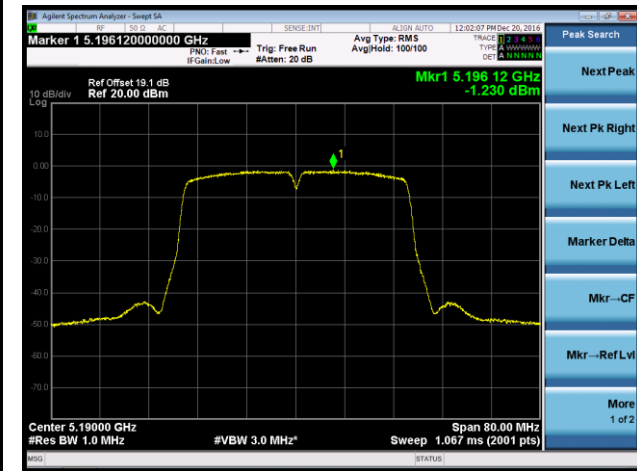

802.11n-HT40 Power Spectral Density - Ant 0 / Ant 0 + 1 + 2 + 3

Channel 38 (5190MHz)

Channel 46 (5230MHz)

Channel 151 (5755MHz)

Channel 159 (5795MHz)

802.11ac-VHT20 Power Spectral Density - Ant 0 / Ant 0 + 1 + 2 + 3

Channel 36 (5180MHz)

Channel 44 (5220MHz)

Channel 48 (5240MHz)

Channel 149 (5745MHz)

Channel 157 (5785MHz)

Channel 165 (5825MHz)

802.11ac-VHT40 Power Spectral Density - Ant 0 / Ant 0 + 1 + 2 + 3

Channel 38 (5190MHz)