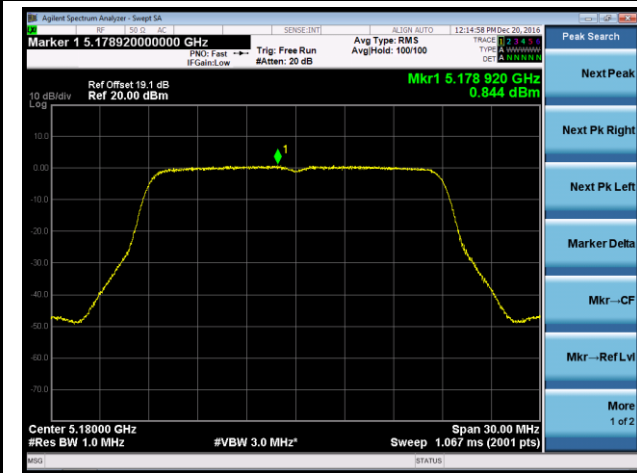

802.11ac-VHT20 Power Spectral Density - Ant 2 / Ant 0 + 1 + 2 + 3

Channel 36 (5180MHz)