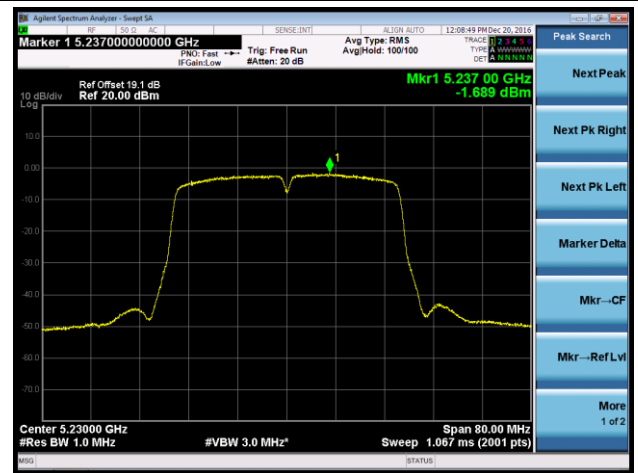

Channel 46 (5230MHz)