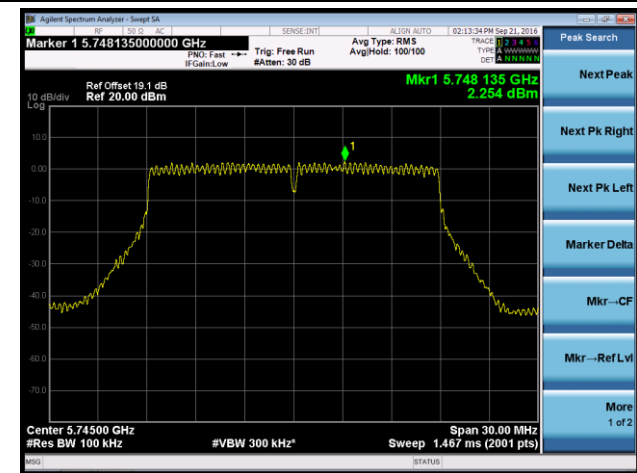

Channel 36 (5180MHz)

Channel 44 (5220MHz)

Channel 48 (5240MHz)

Channel 149 (5745MHz)

Channel 157 (5785MHz)

Channel 165 (5825MHz)

802.11ac-VHT40 Power Spectral Density - Ant 0 / Ant 0 + 1 + 2 + 3

Channel 38 (5190MHz)

Channel 46 (5230MHz)

Channel 151 (5755MHz)

Channel 159 (5795MHz)

802.11ac-VHT80 Power Spectral Density - Ant 0 / Ant 0 + 1 + 2 + 3

Channel 42 (5210MHz)

Channel 155 (5775MHz)

802.11a Power Spectral Density - Ant 1 / Ant 0 + 1 + 2 + 3