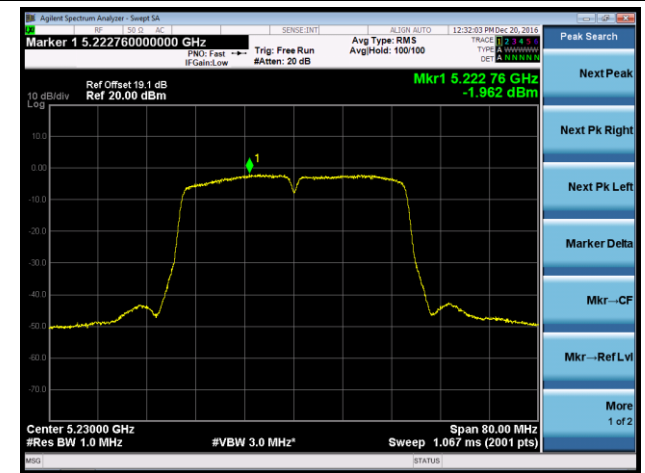

Channel 165 (5825MHz)

802.11ac-VHT40 Power Spectral Density - Ant 1 / Ant 0 + 1 + 2 + 3

Channel 38 (5190MHz)

Channel 46 (5230MHz)

Channel 151 (5755MHz)

Channel 159 (5795MHz)

802.11ac-VHT80 Power Spectral Density - Ant 1 / Ant 0 + 1 + 2 + 3