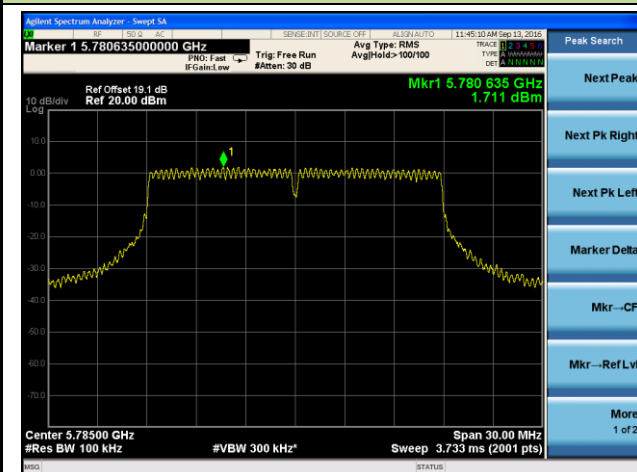

Channel 165 (5825MHz)

802.11n-HT20 Power Spectral Density - Ant 2 / Ant 0 + 1 + 2 + 3

Channel 36 (5180MHz)

Channel 44 (5220MHz)

Channel 48 (5240MHz)

Channel 149 (5745MHz)

Channel 157 (5785MHz)

Channel 165 (5825MHz)