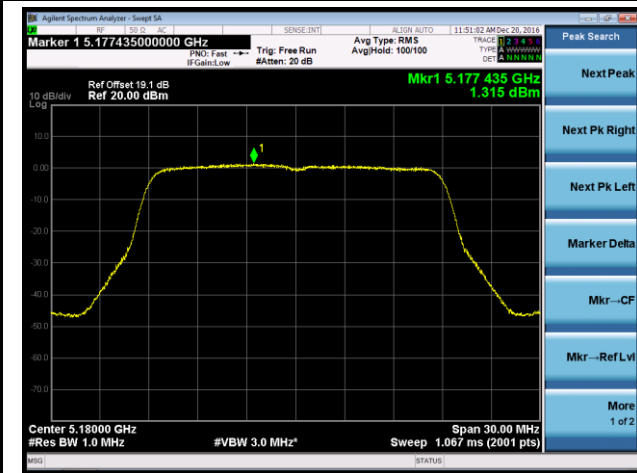

Channel 36 (5180MHz)

Channel 44 (5220MHz)

Channel 48 (5240MHz)

Channel 149 (5745MHz)

Channel 157 (5785MHz)

Channel 165 (5825MHz)

802.11n-HT20 Power Spectral Density - Ant 1 / Ant 0 + 1 + 2 + 3

Channel 36 (5180MHz)