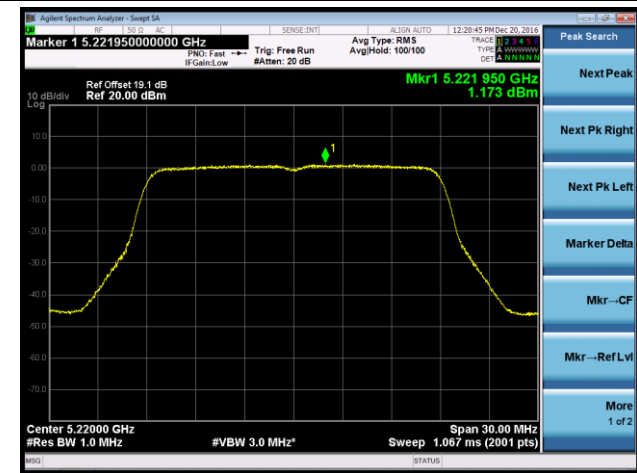

Channel 44 (5220MHz)