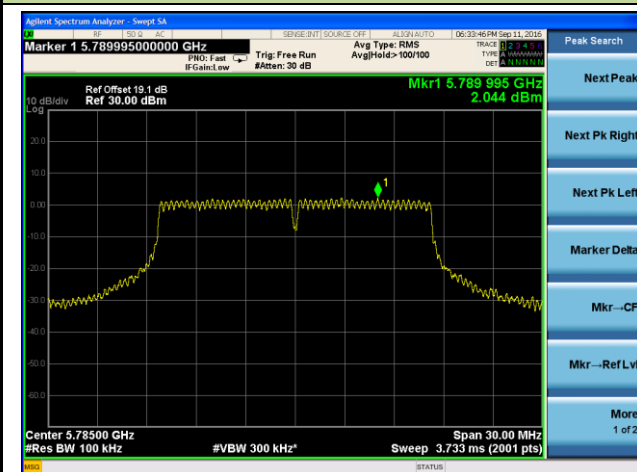

Channel 36 (5180MHz)

Channel 44 (5220MHz)

Channel 48 (5240MHz)

Channel 149 (5745MHz)

Channel 157 (5785MHz)

Channel 165 (5825MHz)

802.11n-HT20 Power Spectral Density - Ant 1 / Ant 0 + 1 + 2 + 3

Channel 36 (5180MHz)