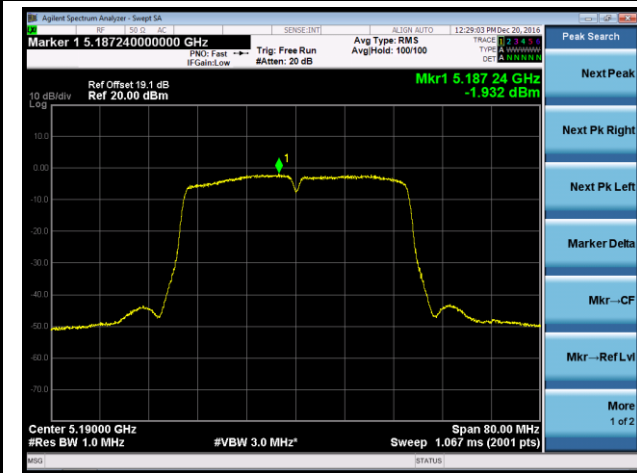

Channel 151 (5755MHz)

Channel 159 (5795MHz)

802.11ac-VHT20 Power Spectral Density - Ant 1 / Ant 0 + 1 + 2 + 3

Channel 36 (5180MHz)

Channel 44 (5220MHz)

Channel 48 (5240MHz)

Channel 149 (5745MHz)

Channel 157 (5785MHz)

Channel 165 (5825MHz)

802.11ac-VHT40 Power Spectral Density - Ant 1 / Ant 0 + 1 + 2 + 3

Channel 38 (5190MHz)

Channel 46 (5230MHz)

Channel 151 (5755MHz)

Channel 159 (5795MHz)

802.11ac-VHT80 Power Spectral Density - Ant 1 / Ant 0 + 1 + 2 + 3