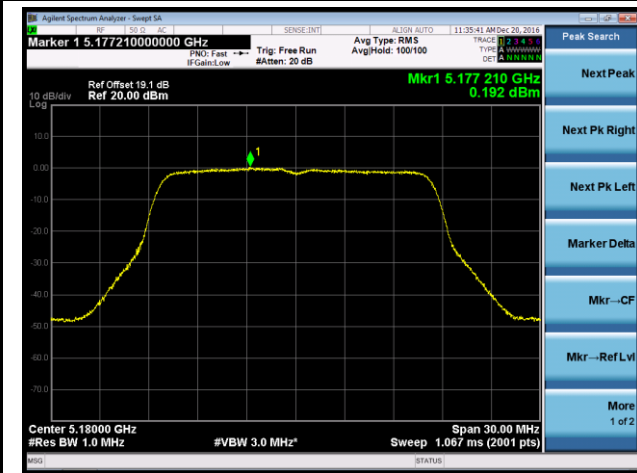

802.11a Power Spectral Density - Ant 1 / Ant 0 + 1 + 2 + 3

Channel 36 (5180MHz)