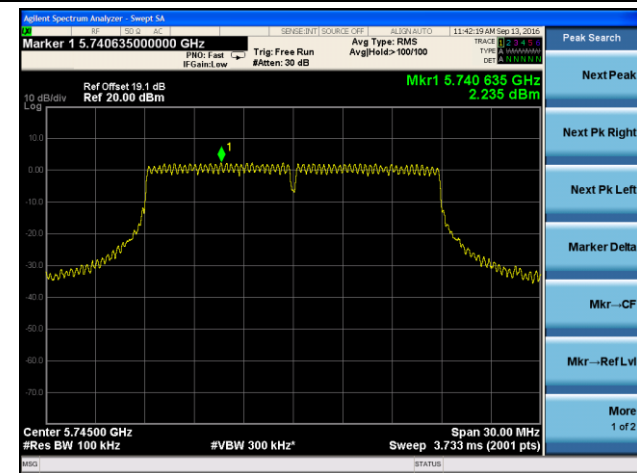

Channel 165 (5825MHz)

802.11n-HT20 Power Spectral Density - Ant 2 / Ant 0 + 1 + 2 + 3

Channel 36 (5180MHz)

Channel 44 (5220MHz)

Channel 48 (5240MHz)

Channel 149 (5745MHz)

Channel 157 (5785MHz)

Channel 165 (5825MHz)