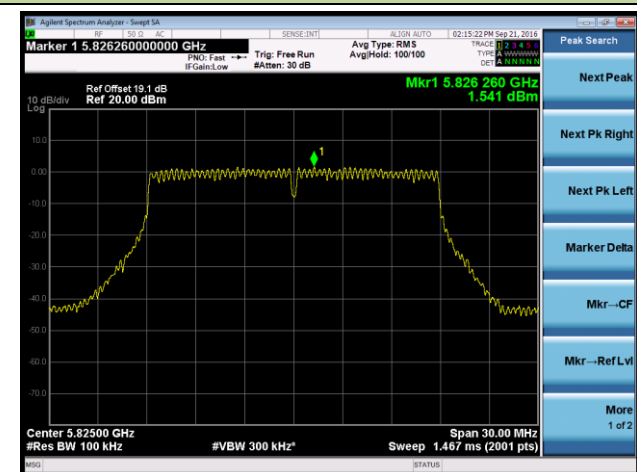

Channel 36 (5180MHz)

Channel 44 (5220MHz)

Channel 48 (5240MHz)

Channel 149 (5745MHz)

Channel 157 (5785MHz)

Channel 165 (5825MHz)

802.11ac-VHT40 Power Spectral Density - Ant 0 / Ant 0 + 1 + 2 + 3

Channel 38 (5190MHz)

Channel 46 (5230MHz)

Channel 151 (5755MHz)

Channel 159 (5795MHz)

802.11ac-VHT80 Power Spectral Density - Ant 0 / Ant 0 + 1 + 2 + 3

Channel 42 (5210MHz)

Channel 155 (5775MHz)

802.11a Power Spectral Density - Ant 1 / Ant 0 + 1 + 2 + 3