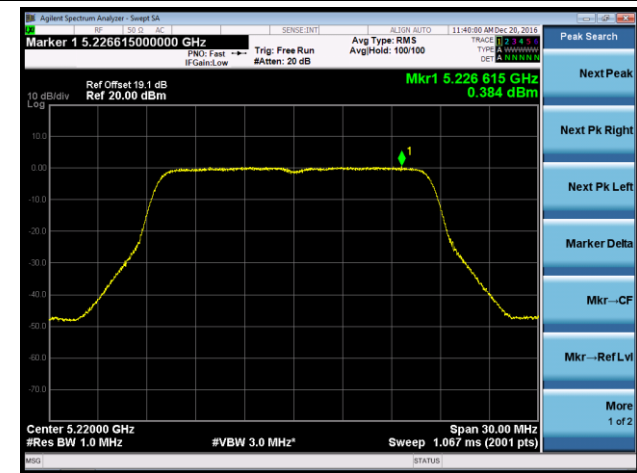

Channel 42 (5210MHz)

Channel 155 (5775MHz)

802.11a Power Spectral Density - Ant 2 / Ant 0 + 1 + 2 + 3

Channel 36 (5180MHz)

Channel 44 (5220MHz)

Channel 48 (5240MHz)

Channel 149 (5745MHz)

Channel 157 (5785MHz)