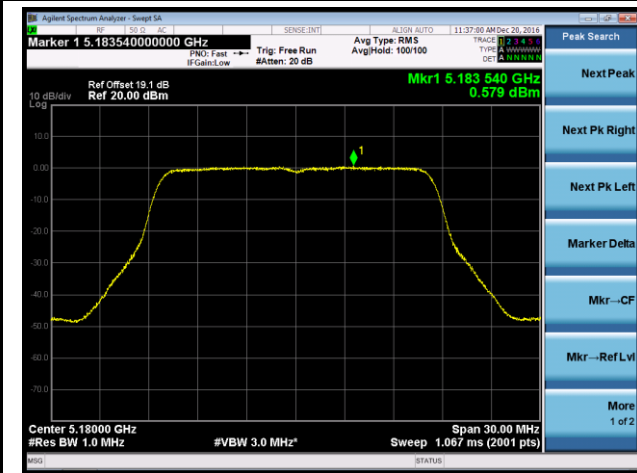

Channel 42 (5210MHz)

Channel 155 (5775MHz)

802.11a Power Spectral Density - Ant 2 / Ant 0 + 1 + 2 + 3

Channel 36 (5180MHz)

Channel 44 (5220MHz)

Channel 48 (5240MHz)

Channel 149 (5745MHz)

Channel 157 (5785MHz)