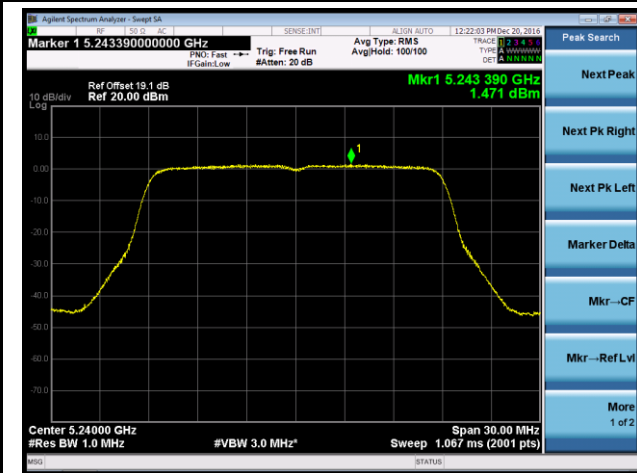

Channel 48 (5240MHz)