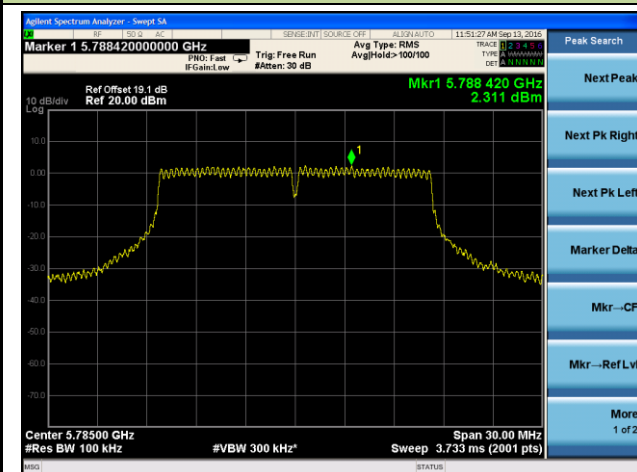

Channel 36 (5180MHz)

Channel 44 (5220MHz)

Channel 48 (5240MHz)

Channel 149 (5745MHz)

Channel 157 (5785MHz)

Channel 165 (5825MHz)

802.11ac-VHT40 Power Spectral Density - Ant 2 / Ant 0 + 1 + 2 + 3

Channel 38 (5190MHz)

Channel 46 (5230MHz)

Channel 151 (5755MHz)

Channel 159 (5795MHz)