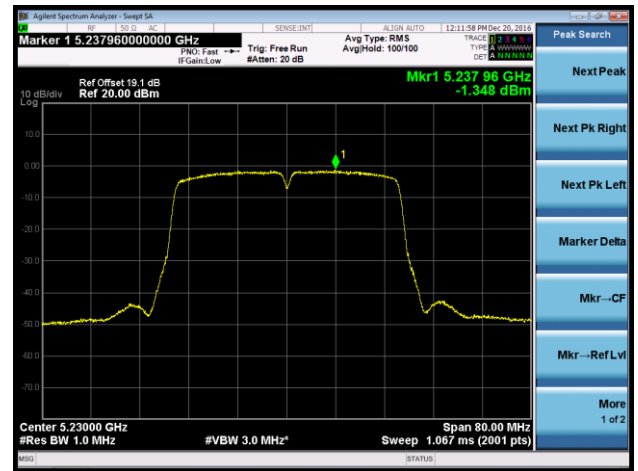

802.11n-HT40 Power Spectral Density - Ant 0 / Ant 0 + 1 + 2 + 3

Channel 38 (5190MHz)

Channel 46 (5230MHz)

Channel 151 (5755MHz)

Channel 159 (5795MHz)

802.11ac-VHT20 Power Spectral Density - Ant 0 / Ant 0 + 1 + 2 + 3