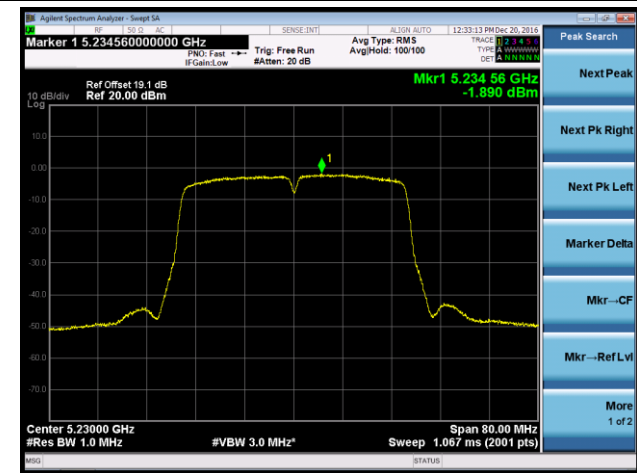

Channel 46 (5230MHz)