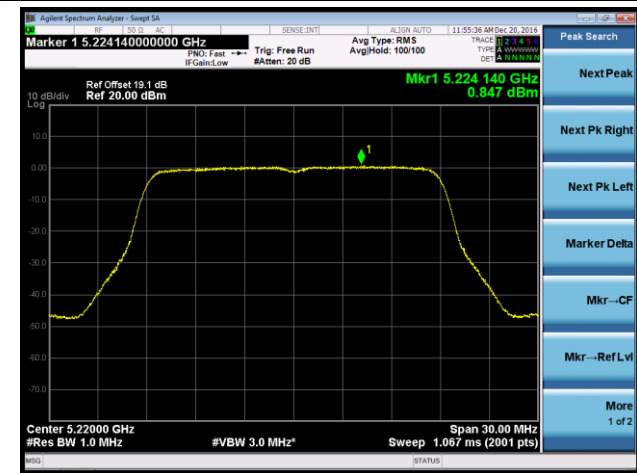

Channel 165 (5825MHz)

802.11n-HT20 Power Spectral Density - Ant 2 / Ant 0 + 1 + 2 + 3

Channel 36 (5180MHz)

Channel 44 (5220MHz)

Channel 48 (5240MHz)

Channel 149 (5745MHz)

Channel 157 (5785MHz)

Channel 165 (5825MHz)