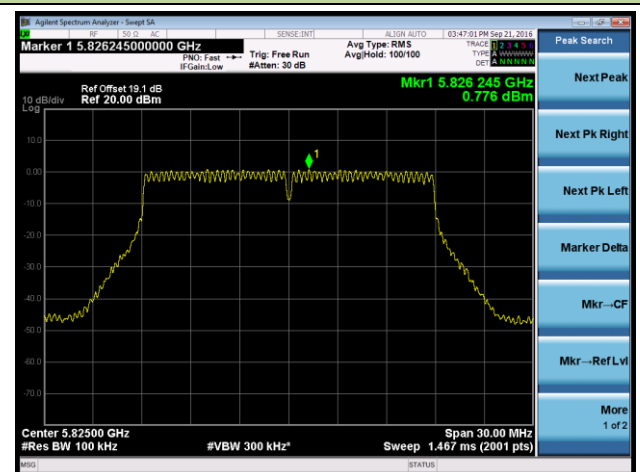

Channel 44 (5220MHz)

Channel 48 (5240MHz)

Channel 149 (5745MHz)

Channel 157 (5785MHz)

Channel 165 (5825MHz)

802.11n-HT40 Power Spectral Density - Ant 1 / Ant 0 + 1 + 2 + 3

Channel 38 (5190MHz)

Channel 46 (5230MHz)