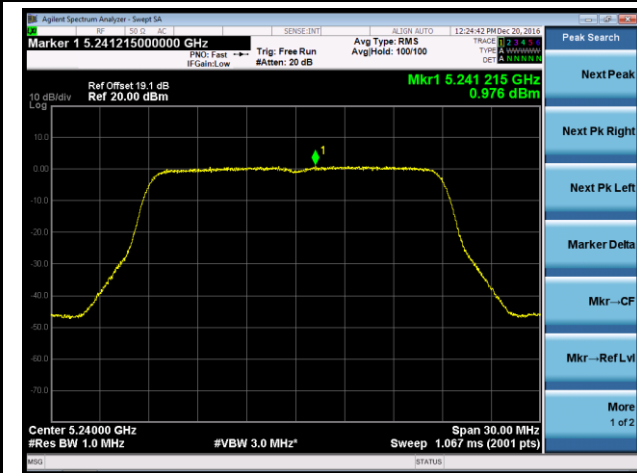

Channel 48 (5240MHz)