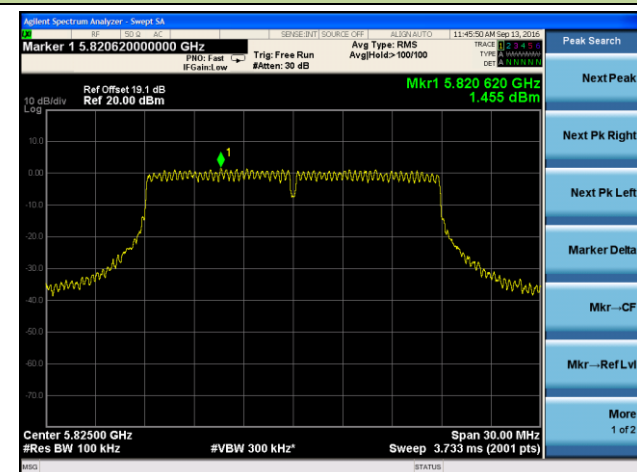

Channel 165 (5825MHz)

802.11n-HT20 Power Spectral Density - Ant 2 / Ant 0 + 1 + 2 + 3

Channel 36 (5180MHz)

Channel 44 (5220MHz)

Channel 48 (5240MHz)

Channel 149 (5745MHz)

Channel 157 (5785MHz)

Channel 165 (5825MHz)