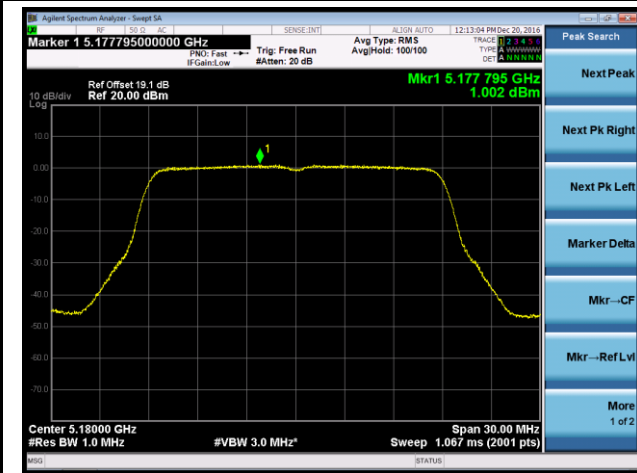

802.11ac-VHT20 Power Spectral Density - Ant 0 / Ant 0 + 1 + 2 + 3

Channel 36 (5180MHz)