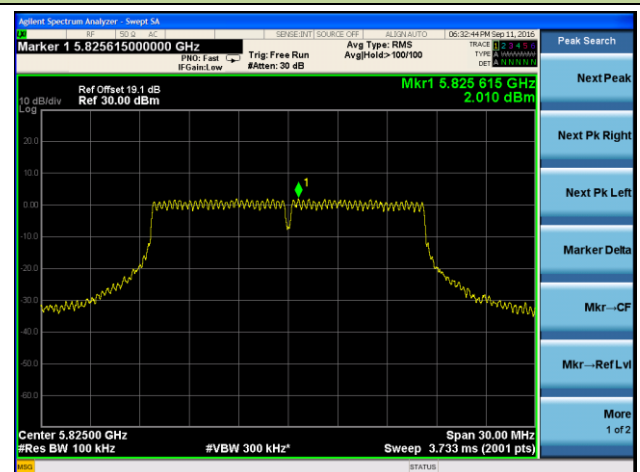

Channel 36 (5180MHz)

Channel 44 (5220MHz)

Channel 48 (5240MHz)

Channel 149 (5745MHz)

Channel 157 (5785MHz)

Channel 165 (5825MHz)

802.11n-HT20 Power Spectral Density - Ant 1 / Ant 0 + 1 + 2 + 3

Channel 36 (5180MHz)