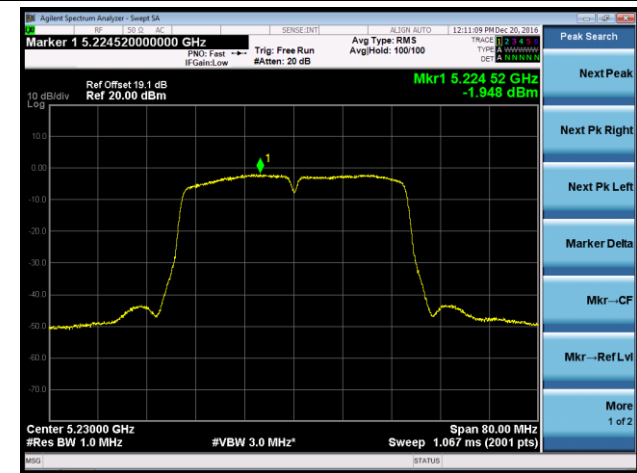

Channel 44 (5220MHz)

Channel 48 (5240MHz)

Channel 149 (5745MHz)

Channel 157 (5785MHz)

Channel 165 (5825MHz)

802.11n-HT40 Power Spectral Density - Ant 1 / Ant 0 + 1 + 2 + 3

Channel 38 (5190MHz)

Channel 46 (5230MHz)