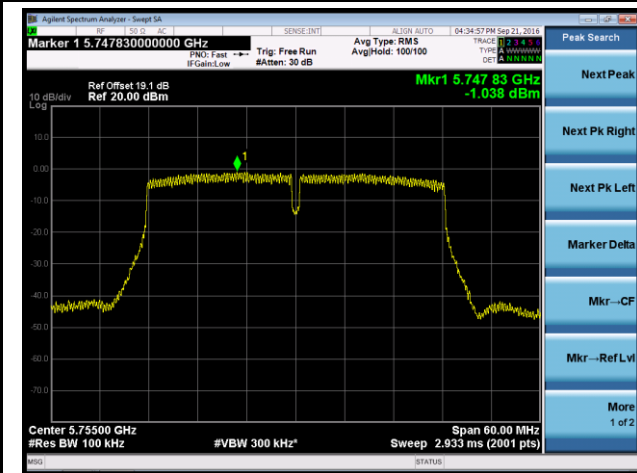

Channel 151 (5755MHz)