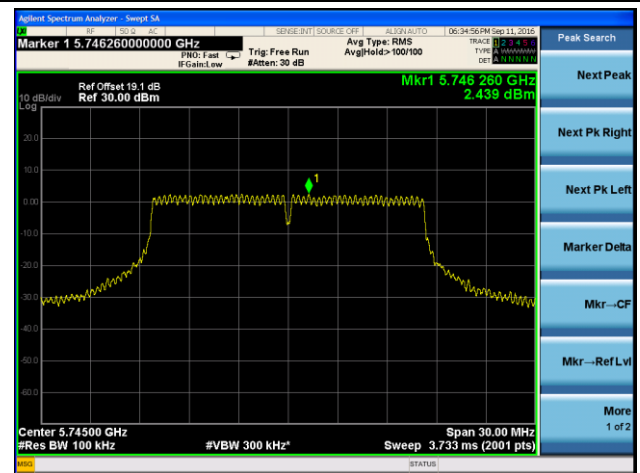

Channel 36 (5180MHz)

Channel 44 (5220MHz)

Channel 48 (5240MHz)

Channel 149 (5745MHz)

Channel 157 (5785MHz)

Channel 165 (5825MHz)

802.11n-HT20 Power Spectral Density - Ant 1 / Ant 0 + 1 + 2 + 3

Channel 36 (5180MHz)