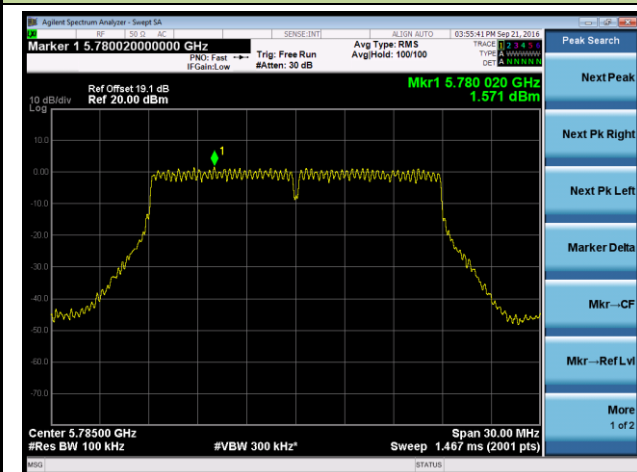

Channel 151 (5755MHz)

Channel 159 (5795MHz)

802.11ac-VHT20 Power Spectral Density - Ant 1 / Ant 0 + 1 + 2 + 3

Channel 36 (5180MHz)

Channel 44 (5220MHz)

Channel 48 (5240MHz)

Channel 149 (5745MHz)

Channel 157 (5785MHz)