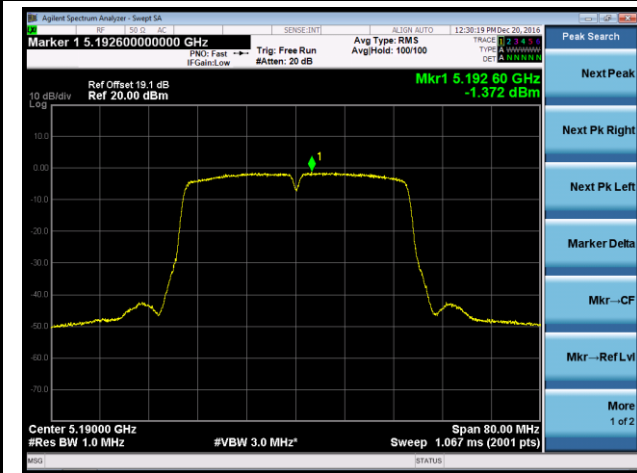

Channel 36 (5180MHz)

Channel 44 (5220MHz)

Channel 48 (5240MHz)

Channel 149 (5745MHz)

Channel 157 (5785MHz)

Channel 165 (5825MHz)

802.11ac-VHT40 Power Spectral Density - Ant 0 / Ant 0 + 1 + 2 + 3

Channel 38 (5190MHz)

Channel 46 (5230MHz)

Channel 151 (5755MHz)

Channel 159 (5795MHz)

802.11ac-VHT80 Power Spectral Density - Ant 0 / Ant 0 + 1 + 2 + 3

Channel 42 (5210MHz)

Channel 155 (5775MHz)

802.11a Power Spectral Density - Ant 1 / Ant 0 + 1 + 2 + 3