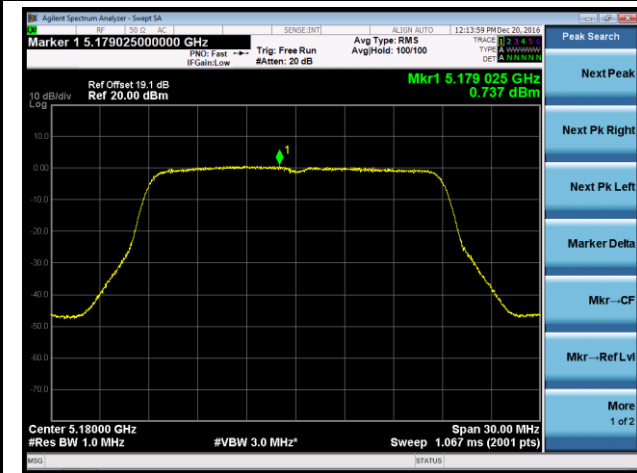

Channel 151 (5755MHz)

Channel 159 (5795MHz)

802.11ac-VHT20 Power Spectral Density - Ant 1 / Ant 0 + 1 + 2 + 3

Channel 36 (5180MHz)

Channel 44 (5220MHz)

Channel 48 (5240MHz)

Channel 149 (5745MHz)

Channel 157 (5785MHz)