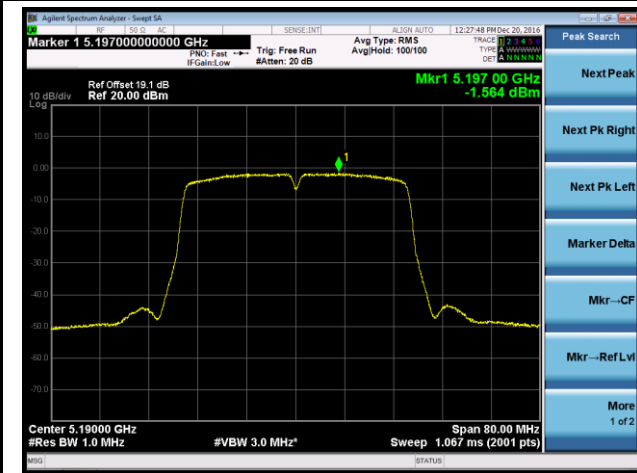

Channel 36 (5180MHz)

Channel 44 (5220MHz)

Channel 48 (5240MHz)

Channel 149 (5745MHz)

Channel 157 (5785MHz)

Channel 165 (5825MHz)

802.11ac-VHT40 Power Spectral Density - Ant 2 / Ant 0 + 1 + 2 + 3

Channel 38 (5190MHz)