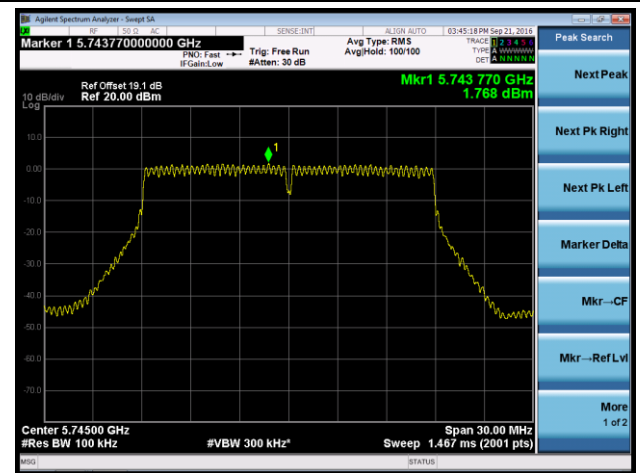

Channel 149 (5745MHz)