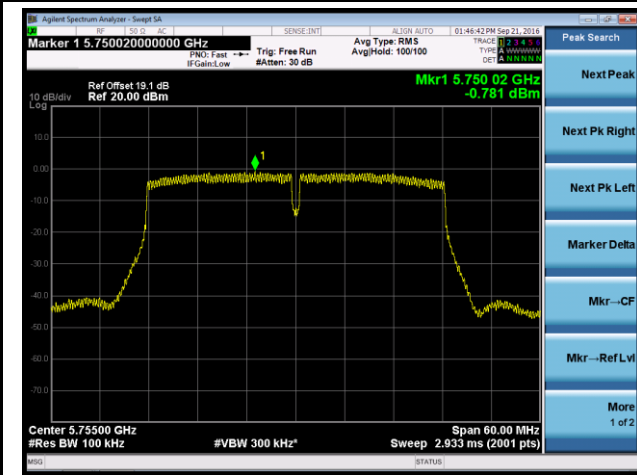

Channel 36 (5180MHz)

Channel 44 (5220MHz)

Channel 48 (5240MHz)

Channel 149 (5745MHz)

Channel 157 (5785MHz)

Channel 165 (5825MHz)

802.11ac-VHT40 Power Spectral Density - Ant 0 / Ant 0 + 1 + 2 + 3

Channel 38 (5190MHz)

Channel 46 (5230MHz)

Channel 151 (5755MHz)

Channel 159 (5795MHz)

802.11ac-VHT80 Power Spectral Density - Ant 0 / Ant 0 + 1 + 2 + 3

Channel 42 (5210MHz)

Channel 155 (5775MHz)

802.11a Power Spectral Density - Ant 1 / Ant 0 + 1 + 2 + 3