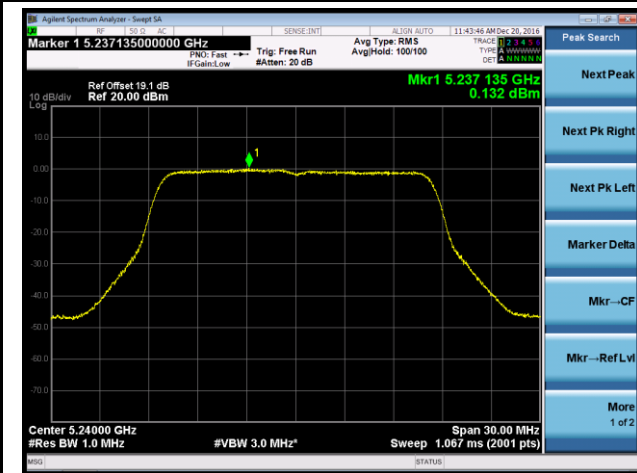

Channel 48 (5240MHz)