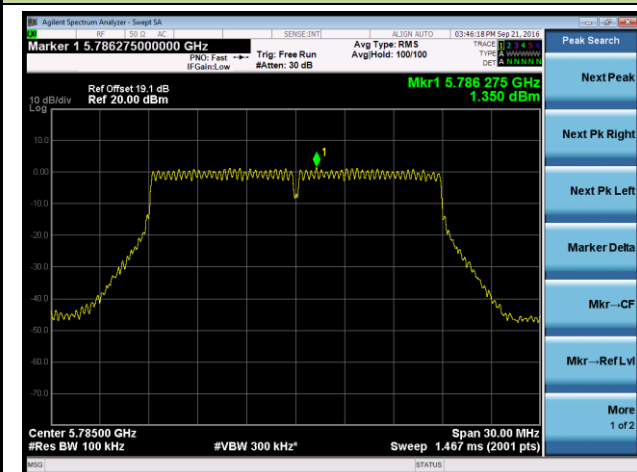

Channel 44 (5220MHz)

Channel 48 (5240MHz)

Channel 149 (5745MHz)

Channel 157 (5785MHz)

Channel 165 (5825MHz)

802.11n-HT40 Power Spectral Density - Ant 1 / Ant 0 + 1 + 2 + 3

Channel 38 (5190MHz)

Channel 46 (5230MHz)