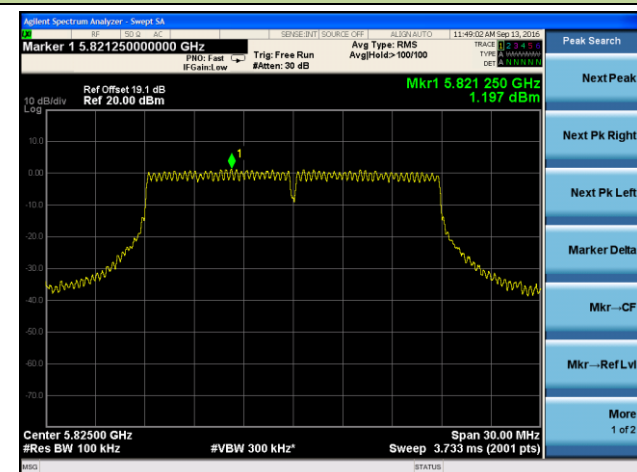

802.11n-HT40 Power Spectral Density - Ant 2 / Ant 0 + 1 + 2 + 3

Channel 38 (5190MHz)

Channel 46 (5230MHz)

Channel 151 (5755MHz)

Channel 159 (5795MHz)

802.11ac-VHT20 Power Spectral Density - Ant 2 / Ant 0 + 1 + 2 + 3

Channel 36 (5180MHz)

Channel 44 (5220MHz)

Channel 48 (5240MHz)

Channel 149 (5745MHz)

Channel 157 (5785MHz)

Channel 165 (5825MHz)

802.11ac-VHT40 Power Spectral Density - Ant 2 / Ant 0 + 1 + 2 + 3

Channel 38 (5190MHz)

Channel 46 (5230MHz)

Channel 151 (5755MHz)

Channel 159 (5795MHz)