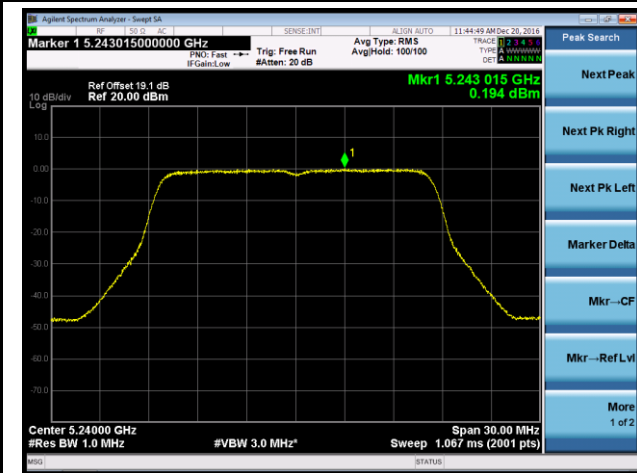

Channel 42 (5210MHz)

Channel 155 (5775MHz)

802.11a Power Spectral Density - Ant 2 / Ant 0 + 1 + 2 + 3

Channel 36 (5180MHz)

Channel 44 (5220MHz)

Channel 48 (5240MHz)

Channel 149 (5745MHz)

Channel 157 (5785MHz)