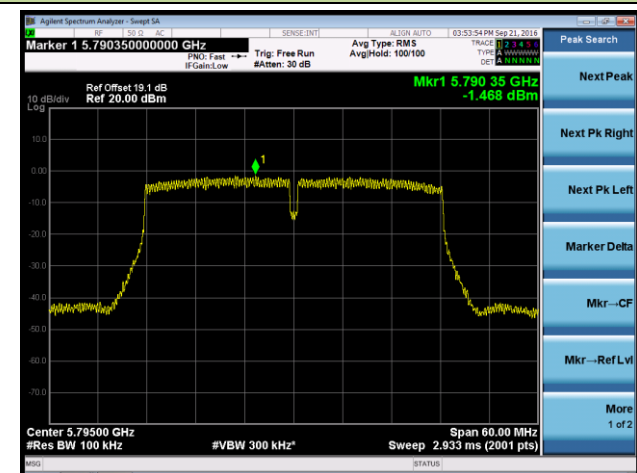

Channel 159 (5795MHz)