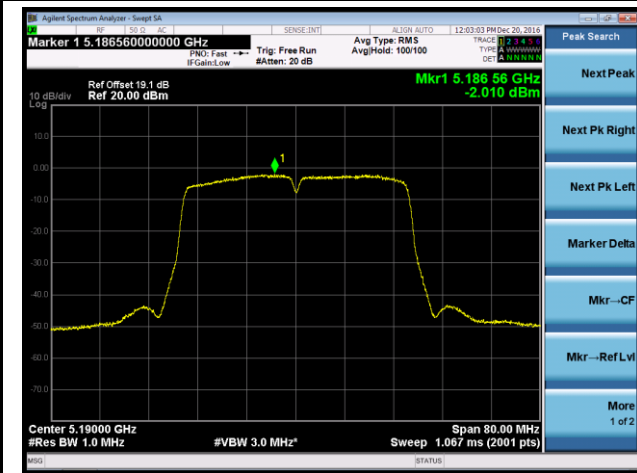

Channel 44 (5220MHz)

Channel 48 (5240MHz)

Channel 149 (5745MHz)

Channel 157 (5785MHz)

Channel 165 (5825MHz)

802.11n-HT40 Power Spectral Density - Ant 1 / Ant 0 + 1 + 2 + 3

Channel 38 (5190MHz)

Channel 46 (5230MHz)

Channel 151 (5755MHz)

Channel 159 (5795MHz)

802.11ac-VHT20 Power Spectral Density - Ant 1 / Ant 0 + 1 + 2 + 3

Channel 36 (5180MHz)

Channel 44 (5220MHz)

Channel 48 (5240MHz)

Channel 149 (5745MHz)

Channel 157 (5785MHz)