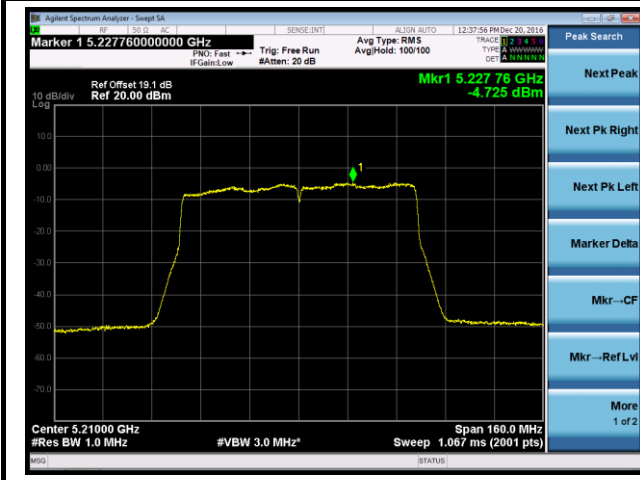

802.11ac-VHT80 Power Spectral Density - Ant 1 / Ant 0 + 1 + 2 + 3

Channel 42 (5210MHz)