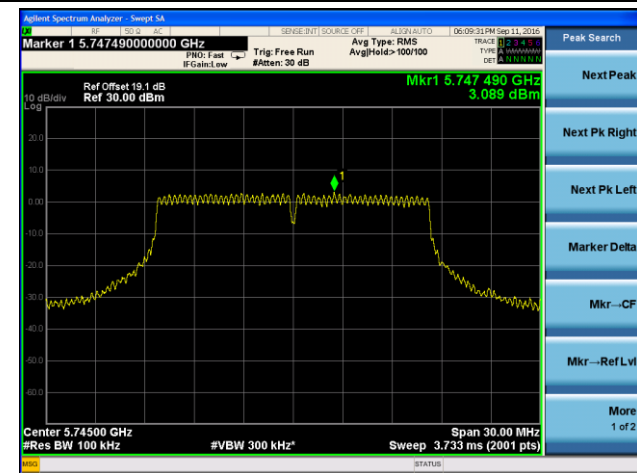

Channel 42 (5210MHz)

Channel 155 (5775MHz)

802.11a Power Spectral Density - Ant 2 / Ant 0 + 1 + 2 + 3

Channel 36 (5180MHz)

Channel 44 (5220MHz)

Channel 48 (5240MHz)

Channel 149 (5745MHz)

Channel 157 (5785MHz)