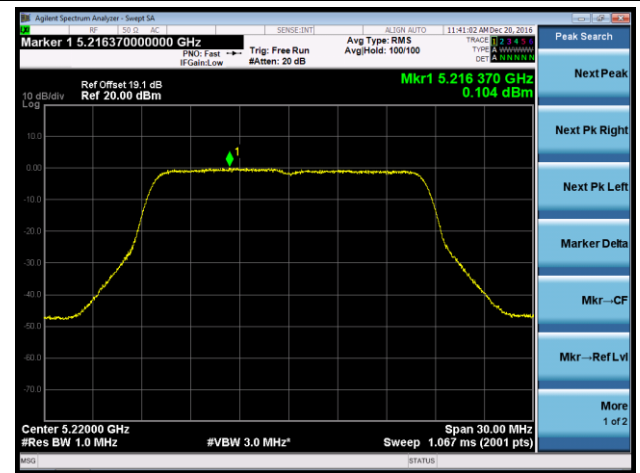

Channel 44 (5220MHz)