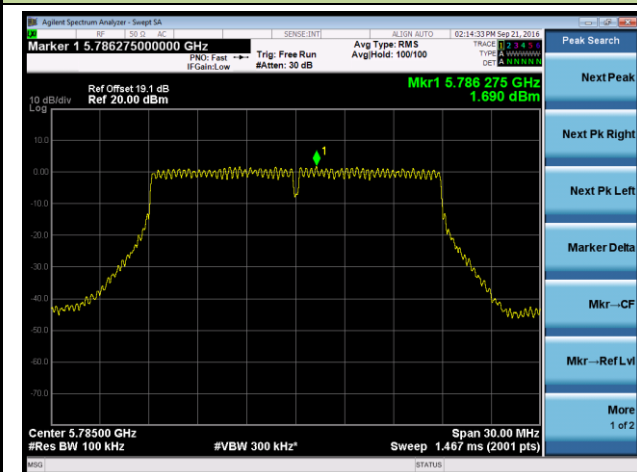

Channel 36 (5180MHz)

Channel 44 (5220MHz)

Channel 48 (5240MHz)

Channel 149 (5745MHz)

Channel 157 (5785MHz)

Channel 165 (5825MHz)

802.11ac-VHT40 Power Spectral Density - Ant 0 / Ant 0 + 1 + 2 + 3

Channel 38 (5190MHz)

Channel 46 (5230MHz)

Channel 151 (5755MHz)

Channel 159 (5795MHz)

802.11ac-VHT80 Power Spectral Density - Ant 0 / Ant 0 + 1 + 2 + 3

Channel 42 (5210MHz)

Channel 155 (5775MHz)

802.11a Power Spectral Density - Ant 1 / Ant 0 + 1 + 2 + 3