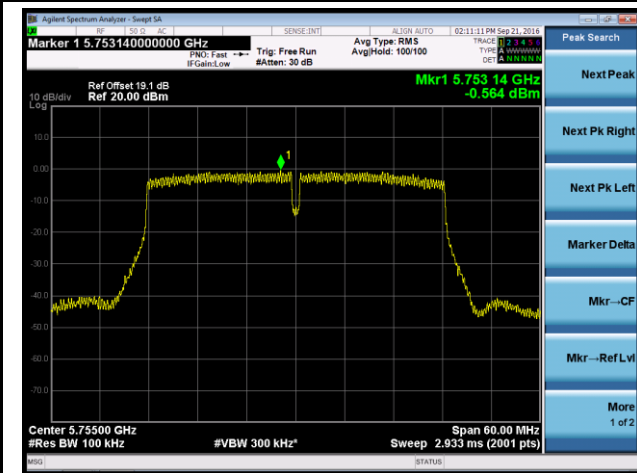

802.11n-HT40 Power Spectral Density - Ant 0 / Ant 0 + 1 + 2 + 3

Channel 38 (5190MHz)

Channel 46 (5230MHz)

Channel 151 (5755MHz)

Channel 159 (5795MHz)

802.11ac-VHT20 Power Spectral Density - Ant 0 / Ant 0 + 1 + 2 + 3