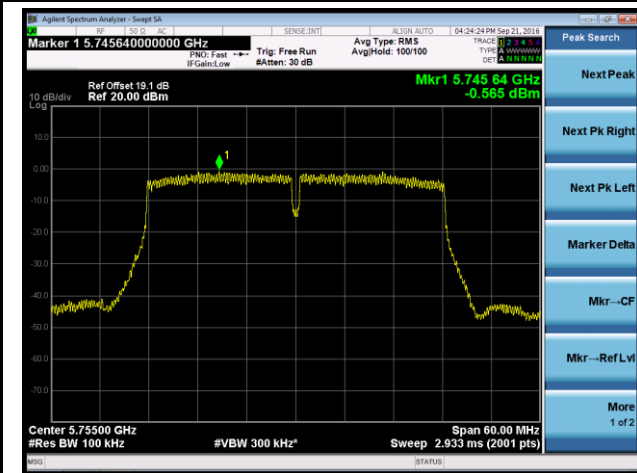

802.11n-HT40 Power Spectral Density - Ant 2 / Ant 0 + 1 + 2 + 3

Channel 38 (5190MHz)

Channel 46 (5230MHz)

Channel 151 (5755MHz)

Channel 159 (5795MHz)

802.11ac-VHT20 Power Spectral Density - Ant 2 / Ant 0 + 1 + 2 + 3