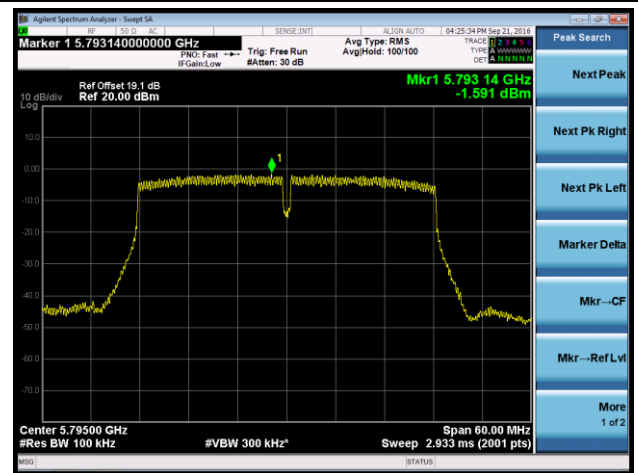

802.11n-HT40 Power Spectral Density - Ant 2 / Ant 0 + 1 + 2 + 3

Channel 38 (5190MHz)

Channel 46 (5230MHz)

Channel 151 (5755MHz)

Channel 159 (5795MHz)

802.11ac-VHT20 Power Spectral Density - Ant 2 / Ant 0 + 1 + 2 + 3