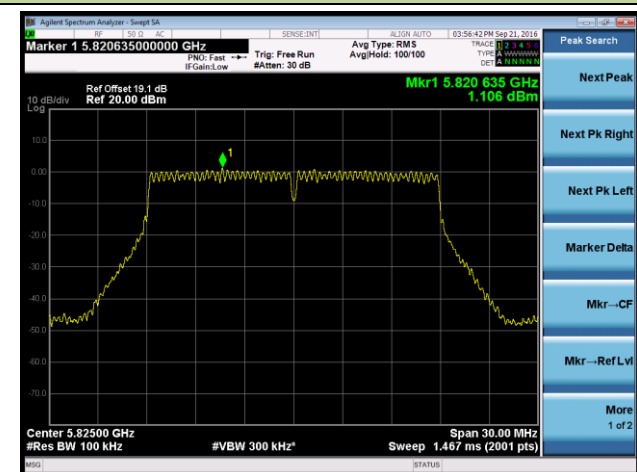

Channel 151 (5755MHz)

Channel 159 (5795MHz)

802.11ac-VHT20 Power Spectral Density - Ant 1 / Ant 0 + 1 + 2 + 3

Channel 36 (5180MHz)

Channel 44 (5220MHz)

Channel 48 (5240MHz)

Channel 149 (5745MHz)

Channel 157 (5785MHz)

Channel 165 (5825MHz)

802.11ac-VHT40 Power Spectral Density - Ant 1 / Ant 0 + 1 + 2 + 3

Channel 38 (5190MHz)

Channel 46 (5230MHz)

Channel 151 (5755MHz)

Channel 159 (5795MHz)

802.11ac-VHT80 Power Spectral Density - Ant 1 / Ant 0 + 1 + 2 + 3