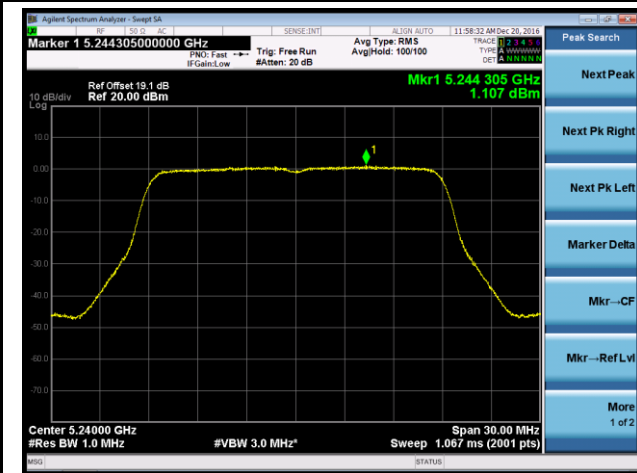

Channel 165 (5825MHz)

802.11n-HT20 Power Spectral Density - Ant 2 / Ant 0 + 1 + 2 + 3

Channel 36 (5180MHz)

Channel 44 (5220MHz)

Channel 48 (5240MHz)

Channel 149 (5745MHz)

Channel 157 (5785MHz)

Channel 165 (5825MHz)