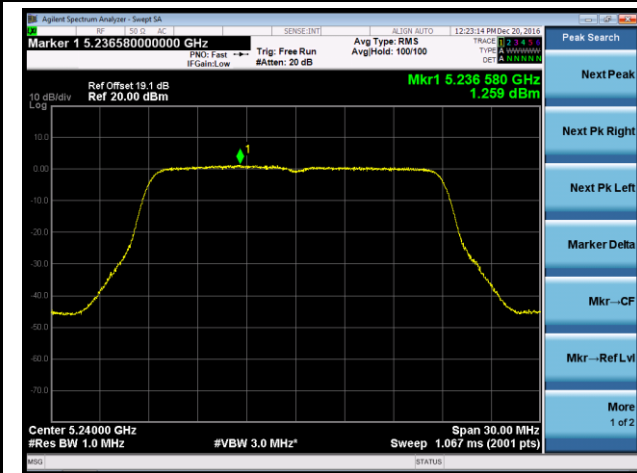

Channel 151 (5755MHz)

Channel 159 (5795MHz)

802.11ac-VHT20 Power Spectral Density - Ant 1 / Ant 0 + 1 + 2 + 3

Channel 36 (5180MHz)

Channel 44 (5220MHz)

Channel 48 (5240MHz)

Channel 149 (5745MHz)

Channel 157 (5785MHz)