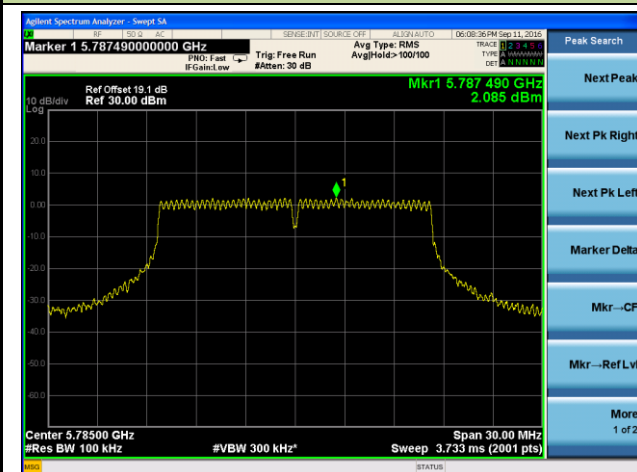

Channel 42 (5210MHz)

Channel 155 (5775MHz)

802.11a Power Spectral Density - Ant 2 / Ant 0 + 1 + 2 + 3

Channel 36 (5180MHz)

Channel 44 (5220MHz)

Channel 48 (5240MHz)

Channel 149 (5745MHz)

Channel 157 (5785MHz)