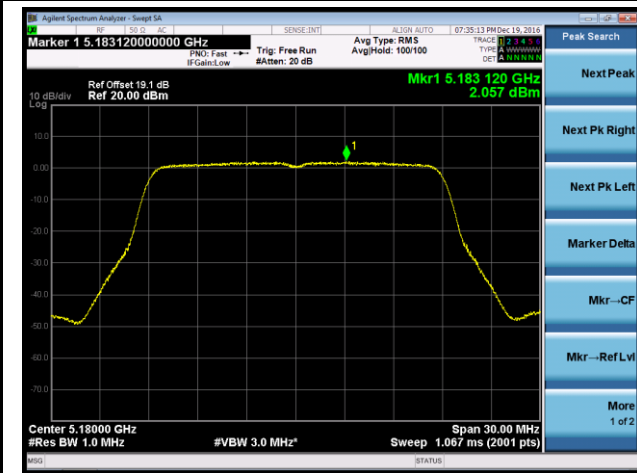

802.11n-HT20 Power Spectral Density - Ant 2

Channel 36 (5180MHz)