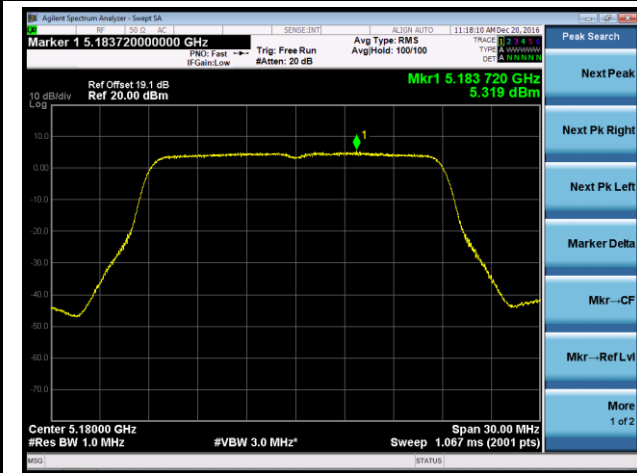

Channel 38 (5190MHz)

Channel 46 (5230MHz)

Channel 151 (5755MHz)

Channel 159 (5795MHz)

## 802.11ac-VHT20 Power Spectral Density - Ant 3

Channel 36 (5180MHz)

Channel 44 (5220MHz)

Channel 48 (5240MHz)

Channel 149 (5745MHz)

Channel 157 (5785MHz)

Channel 165 (5825MHz)

802.11ac-VHT40 Power Spectral Density - Ant 3