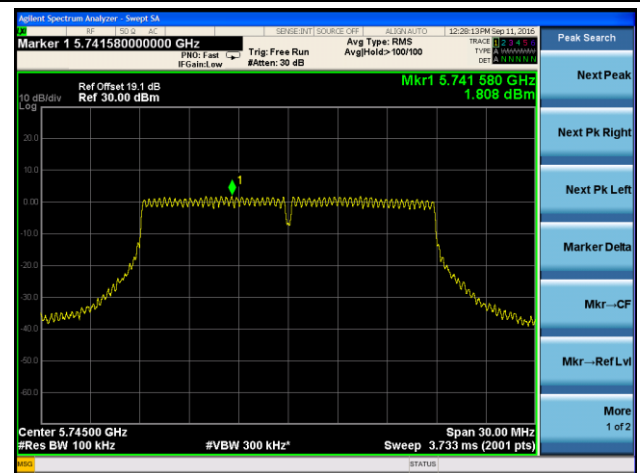

## 802.11ac-VHT20 Power Spectral Density - Ant 3

Channel 36 (5180MHz)

Channel 44 (5220MHz)

Channel 48 (5240MHz)

Channel 149 (5745MHz)

Channel 157 (5785MHz)

Channel 165 (5825MHz)

802.11ac-VHT40 Power Spectral Density - Ant 3