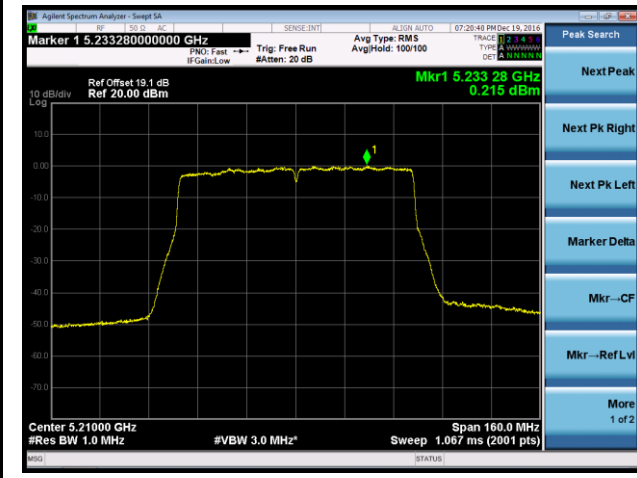

802.11ac-VHT80 Power Spectral Density - Ant 1

Channel 42 (5210MHz)

Channel 155 (5775MHz)