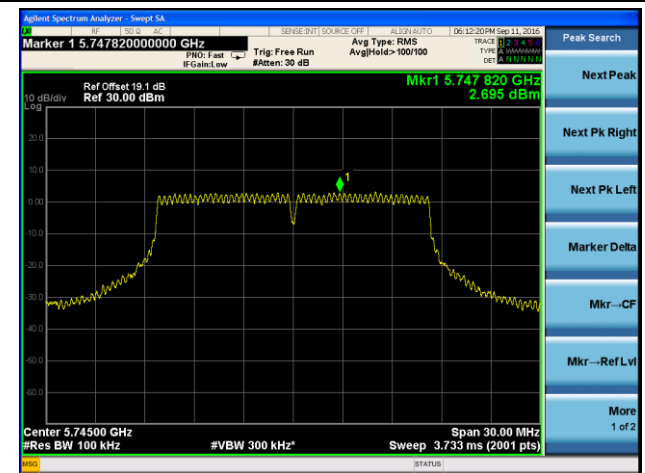

## 802.11a Power Spectral Density - Ant 0 / Ant 0 + 1 + 2 + 3

Channel 36 (5180MHz)

Channel 44 (5220MHz)

Channel 48 (5240MHz)

Channel 149 (5745MHz)

Channel 157 (5785MHz)

Channel 165 (5825MHz)

802.11n-HT20 Power Spectral Density - Ant 0 / Ant 0 + 1 + 2 + 3