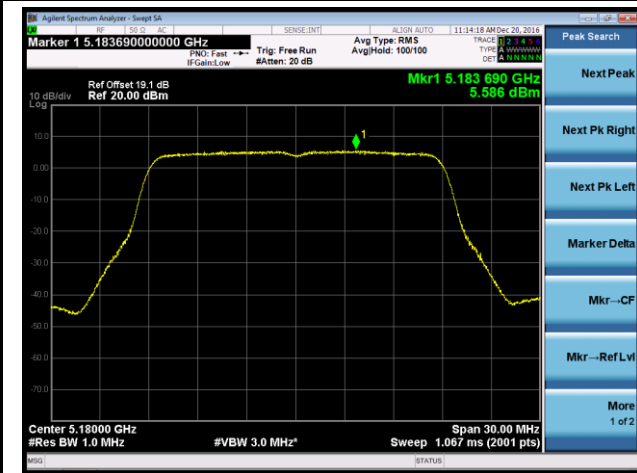

802.11n-HT20 Power Spectral Density - Ant 3

Channel 36 (5180MHz)