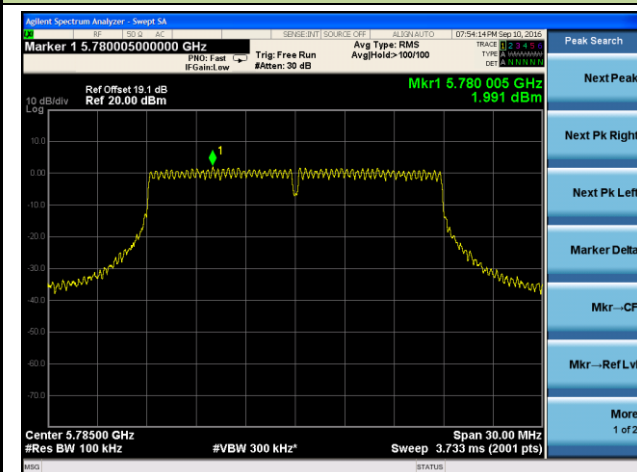

## 802.11ac-VHT20 Power Spectral Density - Ant 2

Channel 36 (5180MHz)

Channel 44 (5220MHz)

Channel 48 (5240MHz)

Channel 149 (5745MHz)

Channel 157 (5785MHz)

Channel 165 (5825MHz)