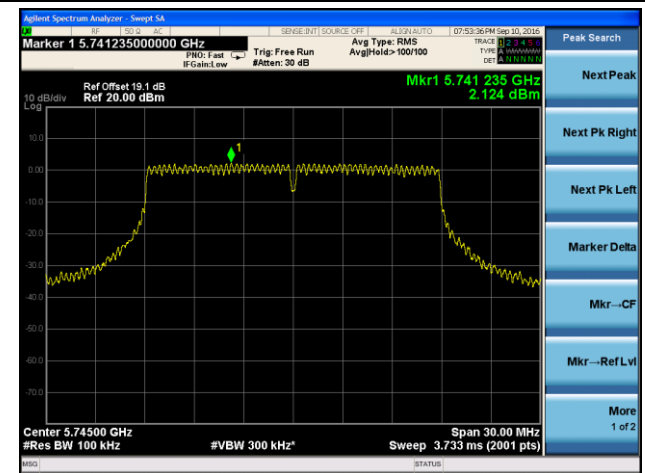

## 802.11ac-VHT20 Power Spectral Density - Ant 2

Channel 36 (5180MHz)

Channel 44 (5220MHz)

Channel 48 (5240MHz)

Channel 149 (5745MHz)

Channel 157 (5785MHz)

Channel 165 (5825MHz)