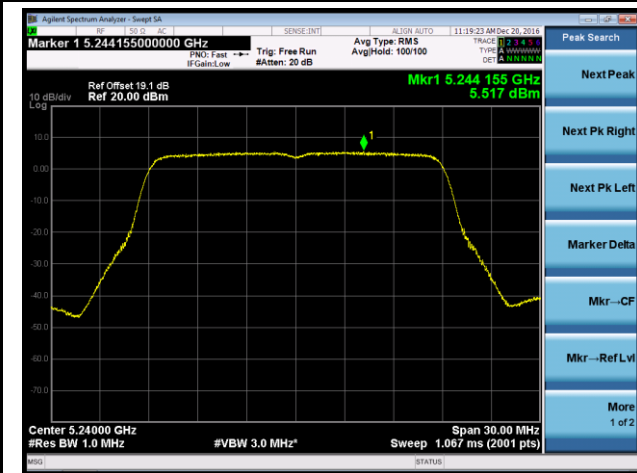

## 802.11ac-VHT20 Power Spectral Density - Ant 3

Channel 36 (5180MHz)

Channel 44 (5220MHz)

Channel 48 (5240MHz)

Channel 149 (5745MHz)

Channel 157 (5785MHz)

Channel 165 (5825MHz)

802.11ac-VHT40 Power Spectral Density - Ant 3