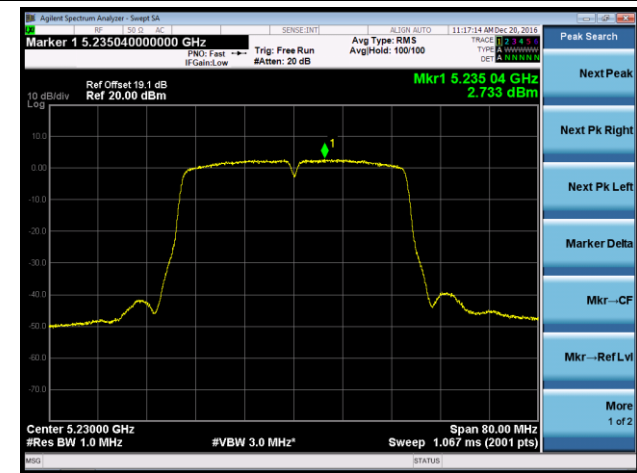

Channel 46 (5230MHz)