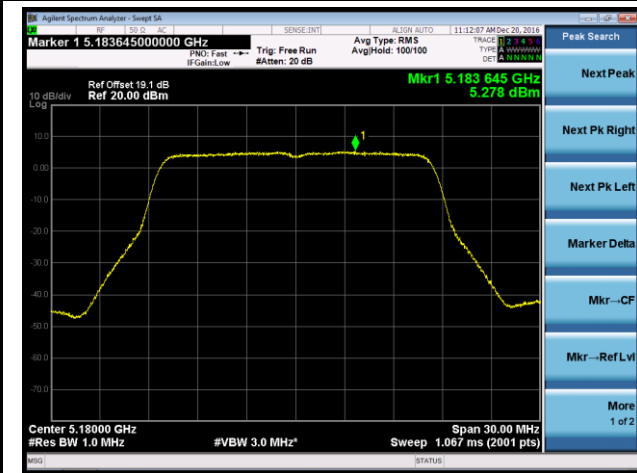

## Channel 151 (5755MHz)

## Channel 159 (5795MHz)

802.11ac-VHT80 Power Spectral Density - Ant 2

Channel 42 (5210MHz)

Channel 155 (5775MHz)

802.11a Power Spectral Density - Ant 3

Channel 36 (5180MHz)

Channel 44 (5220MHz)

Channel 48 (5240MHz)

Channel 149 (5745MHz)

Channel 157 (5785MHz)

Channel 165 (5825MHz)