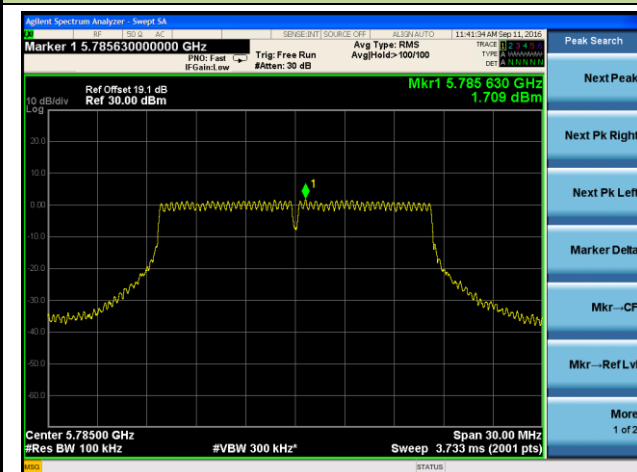

## Channel 151 (5755MHz)

## Channel 159 (5795MHz)

802.11ac-VHT80 Power Spectral Density - Ant 2

Channel 42 (5210MHz)

Channel 155 (5775MHz)

802.11a Power Spectral Density - Ant 3

Channel 36 (5180MHz)

Channel 44 (5220MHz)

Channel 48 (5240MHz)

Channel 149 (5745MHz)

Channel 157 (5785MHz)

Channel 165 (5825MHz)