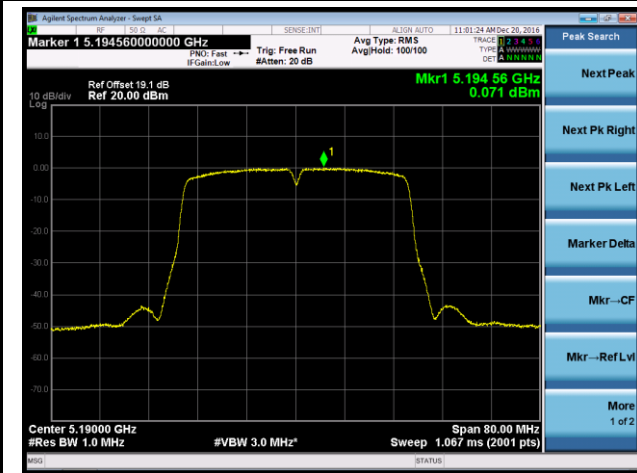

802.11n-HT40 Power Spectral Density - Ant 2

Channel 38 (5190MHz)