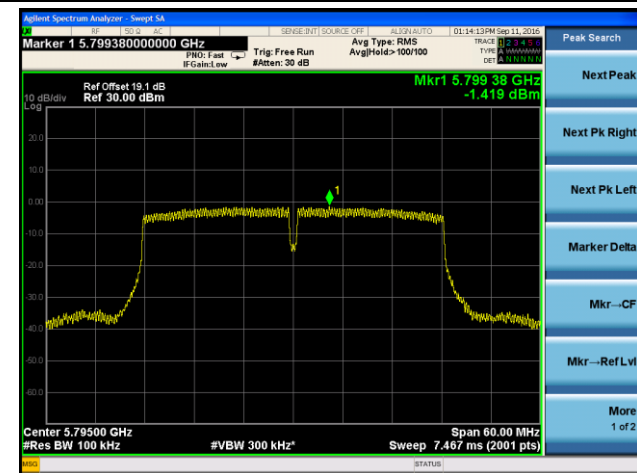

Channel 38 (5190MHz)

Channel 46 (5230MHz)

Channel 151 (5755MHz)

Channel 159 (5795MHz)