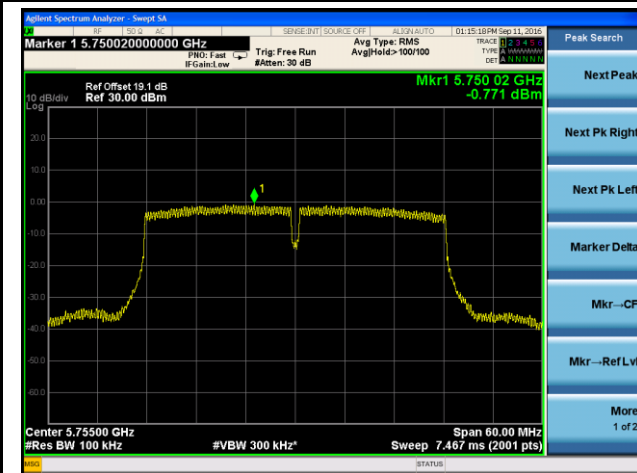

Channel 151 (5755MHz)