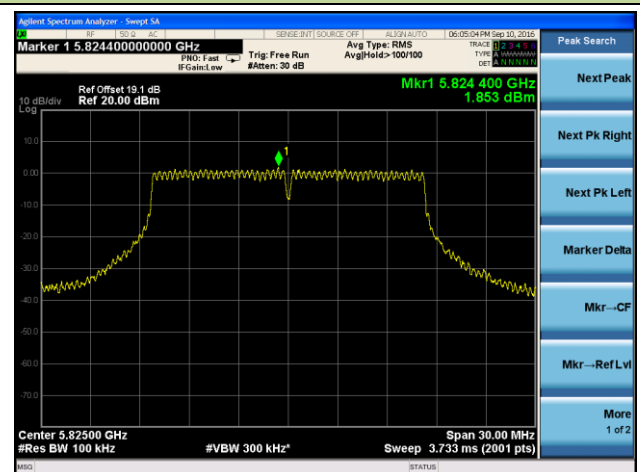

## 802.11a Power Spectral Density - Ant 2

Channel 36 (5180MHz)

Channel 44 (5220MHz)

Channel 48 (5240MHz)

Channel 149 (5745MHz)

Channel 157 (5785MHz)

Channel 165 (5825MHz)

### 802.11n-HT20 Power Spectral Density - Ant 2