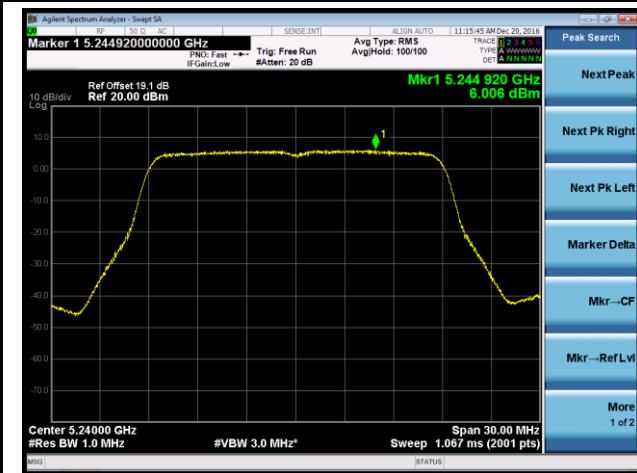

Channel 149 (5745MHz)

Channel 157 (5785MHz)

Channel 165 (5825MHz)

## 802.11n-HT20 Power Spectral Density - Ant 3

Channel 36 (5180MHz)

Channel 44 (5220MHz)

Channel 48 (5240MHz)

Channel 149 (5745MHz)

Channel 157 (5785MHz)

Channel 165 (5825MHz)

802.11n-HT40 Power Spectral Density - Ant 3