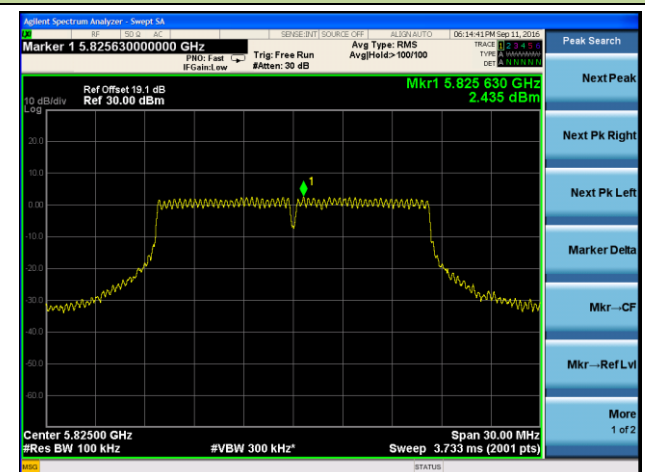

## 802.11a Power Spectral Density - Ant 0 / Ant 0 + 1 + 2 + 3

Channel 36 (5180MHz)

Channel 44 (5220MHz)

Channel 48 (5240MHz)

Channel 149 (5745MHz)

Channel 157 (5785MHz)

Channel 165 (5825MHz)

802.11n-HT20 Power Spectral Density - Ant 0 / Ant 0 + 1 + 2 + 3