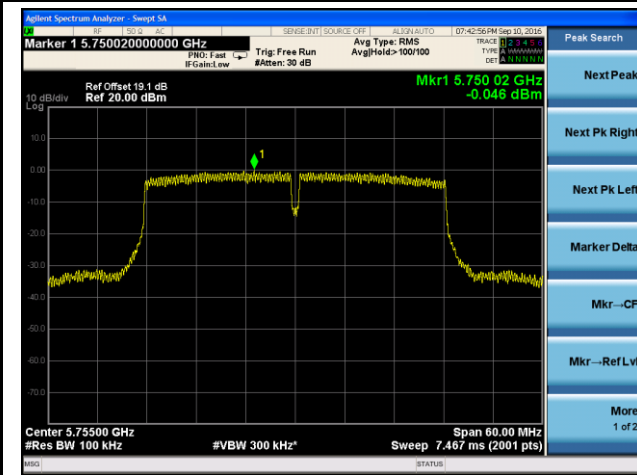

## 802.11n-HT40 Power Spectral Density - Ant 2

Channel 38 (5190MHz)

Channel 46 (5230MHz)

Channel 151 (5755MHz)

Channel 159 (5795MHz)