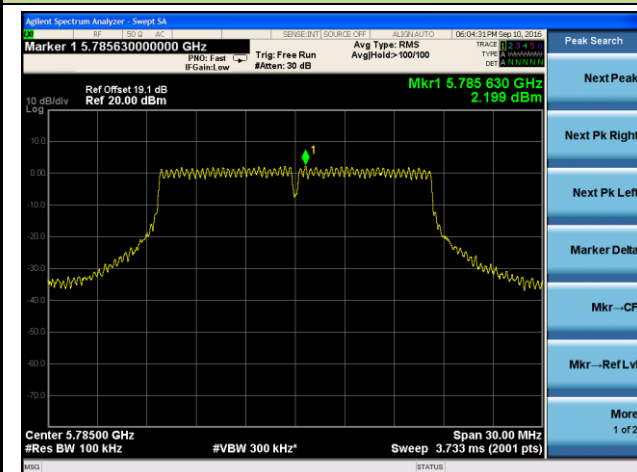

## 802.11a Power Spectral Density - Ant 2

Channel 36 (5180MHz)

Channel 44 (5220MHz)

Channel 48 (5240MHz)

Channel 149 (5745MHz)

Channel 157 (5785MHz)

Channel 165 (5825MHz)

### 802.11n-HT20 Power Spectral Density - Ant 2