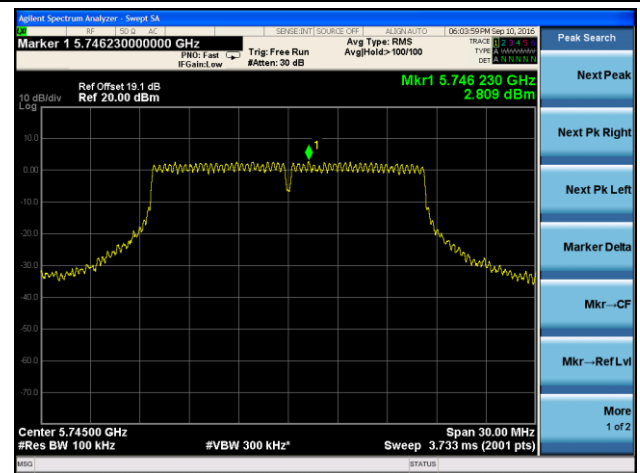

## 802.11a Power Spectral Density - Ant 2

Channel 36 (5180MHz)

Channel 44 (5220MHz)

Channel 48 (5240MHz)

Channel 149 (5745MHz)

Channel 157 (5785MHz)

Channel 165 (5825MHz)