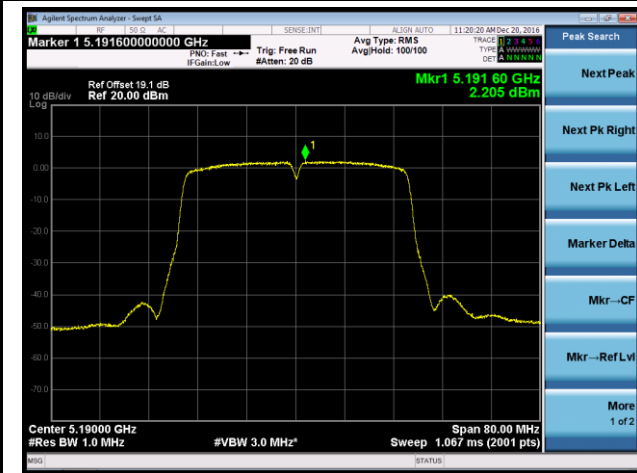

802.11ac-VHT40 Power Spectral Density - Ant 3

Channel 38 (5190MHz)