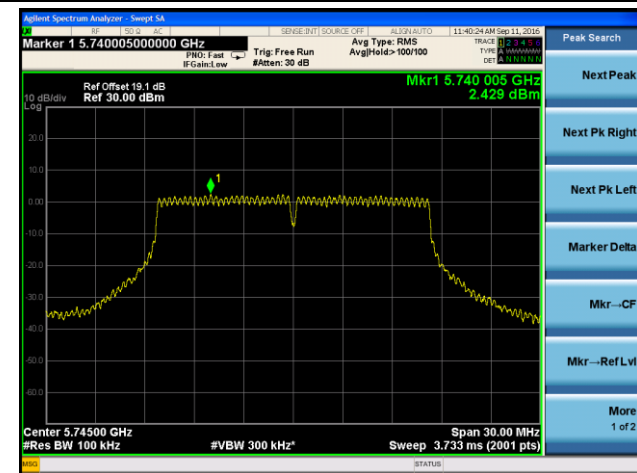

Channel 149 (5745MHz)