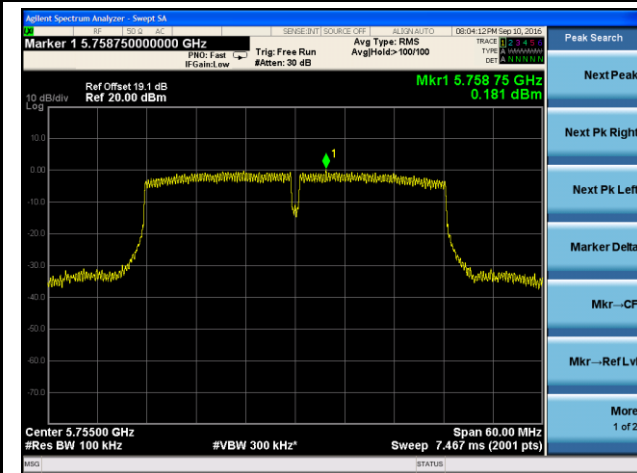

Channel 151 (5755MHz)