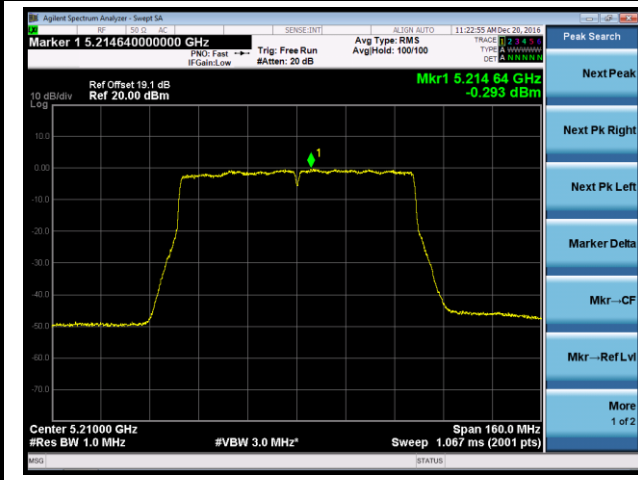

Channel 38 (5190MHz)

Channel 46 (5230MHz)

Channel 151 (5755MHz)

Channel 159 (5795MHz)

802.11ac-VHT80 Power Spectral Density - Ant 3

Channel 42 (5210MHz)

Channel 155 (5775MHz)