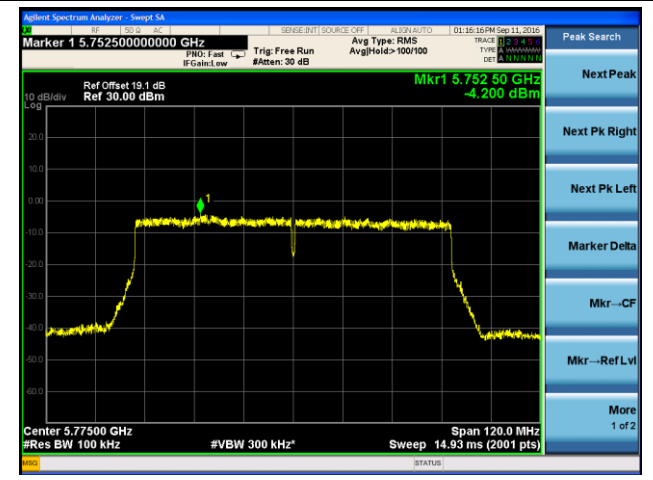

Channel 38 (5190MHz)

Channel 46 (5230MHz)

Channel 151 (5755MHz)

Channel 159 (5795MHz)

802.11ac-VHT80 Power Spectral Density - Ant 3

Channel 42 (5210MHz)

Channel 155 (5775MHz)