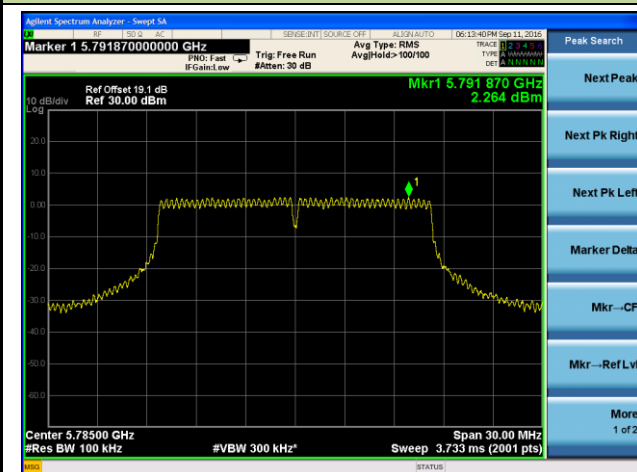

Channel 38 (5190MHz)

Channel 46 (5230MHz)

Channel 151 (5755MHz)

Channel 159 (5795MHz)

802.11ac-VHT80 Power Spectral Density - Ant 3

Channel 42 (5210MHz)

Channel 155 (5775MHz)

## 802.11a Power Spectral Density - Ant 0 / Ant 0 + 1 + 2 + 3

Channel 36 (5180MHz)

Channel 44 (5220MHz)

Channel 48 (5240MHz)

Channel 149 (5745MHz)

Channel 157 (5785MHz)

Channel 165 (5825MHz)

802.11n-HT20 Power Spectral Density - Ant 0 / Ant 0 + 1 + 2 + 3

Channel 36 (5180MHz)

Channel 44 (5220MHz)

Channel 48 (5240MHz)

Channel 149 (5745MHz)

Channel 157 (5785MHz)

Channel 165 (5825MHz)