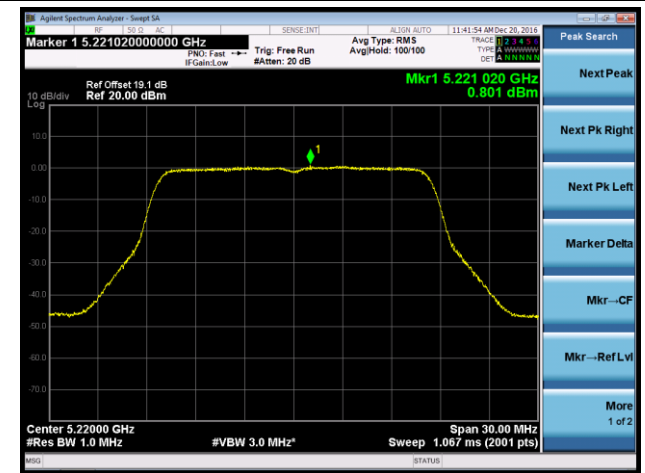

Channel 44 (5220MHz)