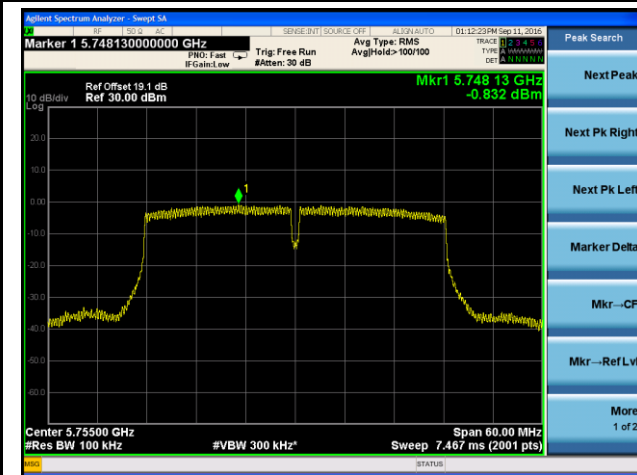

Channel 151 (5755MHz)