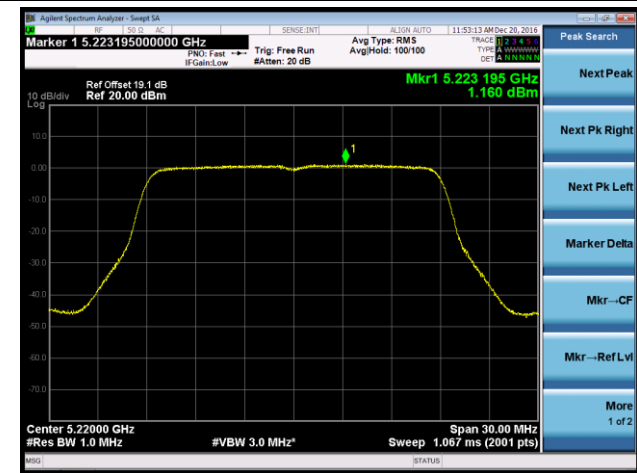

Channel 44 (5220MHz)