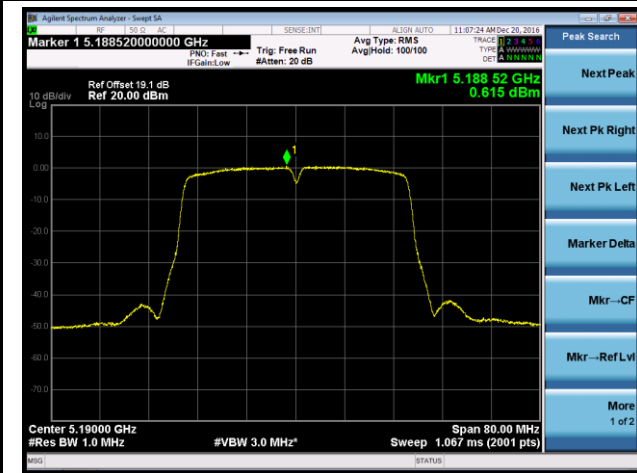

802.11ac-VHT40 Power Spectral Density - Ant 2

Channel 38 (5190MHz)