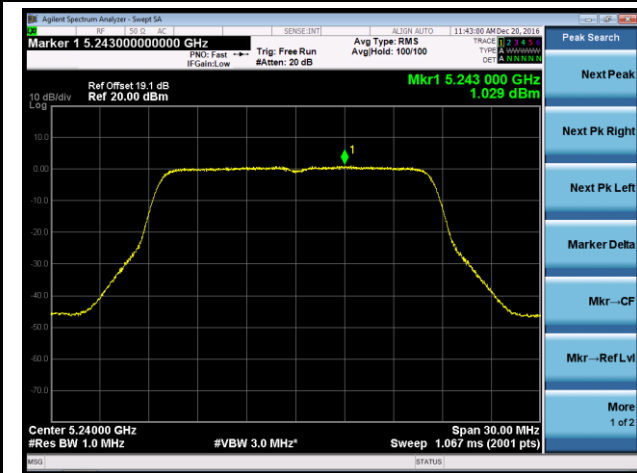

## 802.11a Power Spectral Density - Ant 0 / Ant 0 + 1 + 2 + 3

Channel 36 (5180MHz)

Channel 44 (5220MHz)

Channel 48 (5240MHz)

Channel 149 (5745MHz)

Channel 157 (5785MHz)

Channel 165 (5825MHz)

802.11n-HT20 Power Spectral Density - Ant 0 / Ant 0 + 1 + 2 + 3