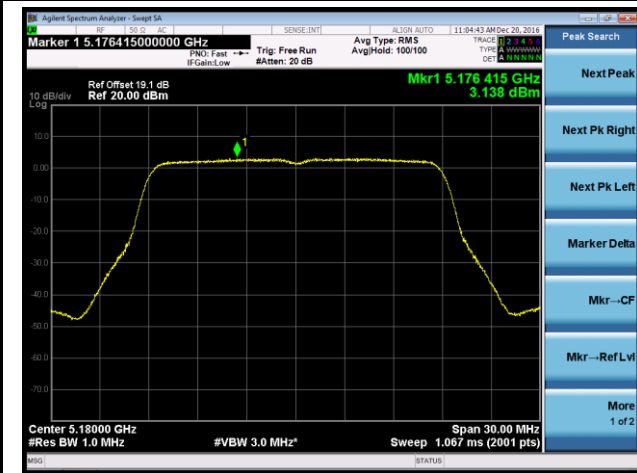

802.11ac-VHT20 Power Spectral Density - Ant 2

Channel 36 (5180MHz)