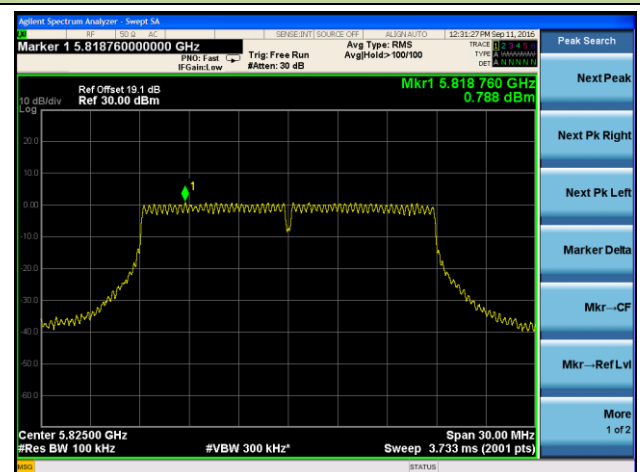

Channel 149 (5745MHz)

Channel 157 (5785MHz)

Channel 165 (5825MHz)

## 802.11n-HT20 Power Spectral Density - Ant 3

Channel 36 (5180MHz)

Channel 44 (5220MHz)

Channel 48 (5240MHz)

Channel 149 (5745MHz)

Channel 157 (5785MHz)

Channel 165 (5825MHz)

802.11n-HT40 Power Spectral Density - Ant 3

Channel 38 (5190MHz)

Channel 46 (5230MHz)

Channel 151 (5755MHz)

Channel 159 (5795MHz)