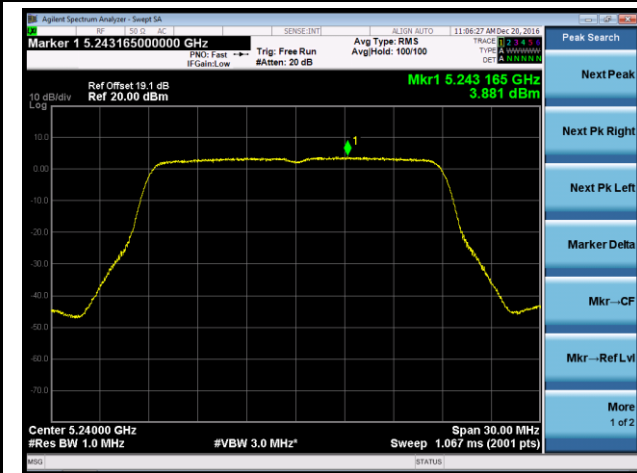

## 802.11ac-VHT20 Power Spectral Density - Ant 2

Channel 36 (5180MHz)

Channel 44 (5220MHz)

Channel 48 (5240MHz)

Channel 149 (5745MHz)

Channel 157 (5785MHz)

Channel 165 (5825MHz)