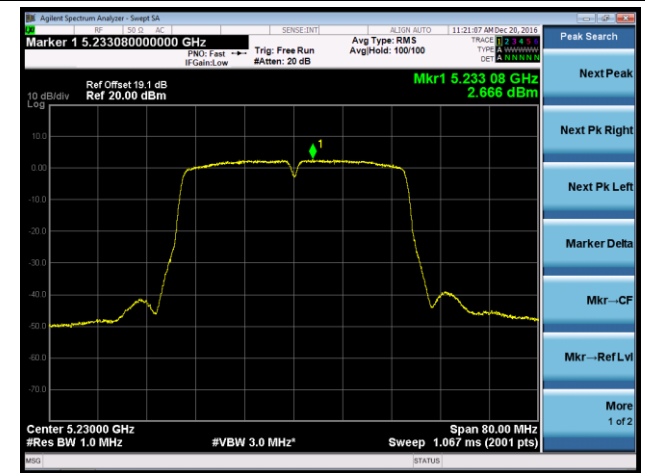

Channel 46 (5230MHz)