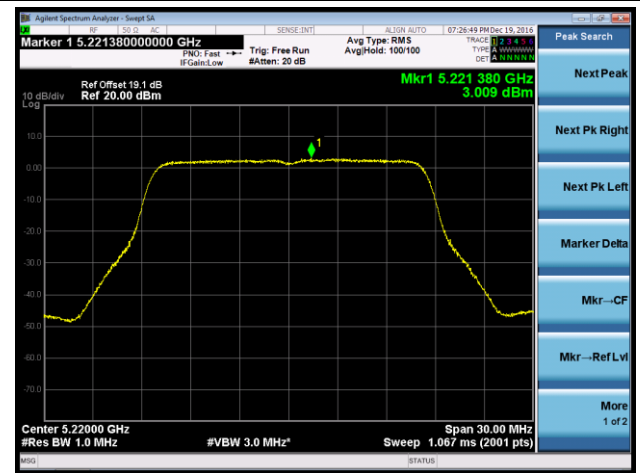

Channel 44 (5220MHz)