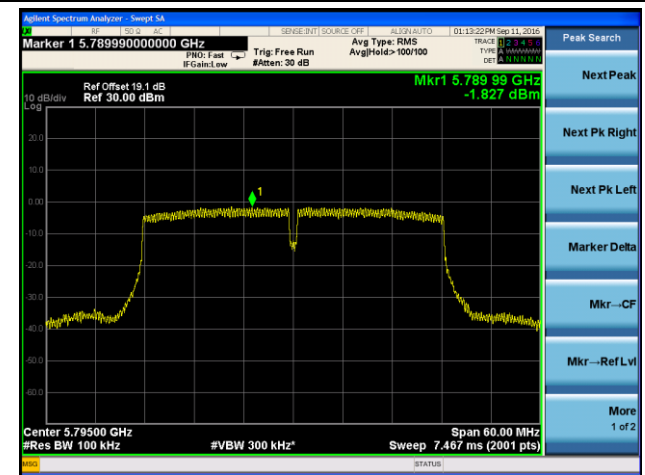

## 802.11ac-VHT20 Power Spectral Density - Ant 3

Channel 36 (5180MHz)

Channel 44 (5220MHz)

Channel 48 (5240MHz)

Channel 149 (5745MHz)

Channel 157 (5785MHz)

Channel 165 (5825MHz)

802.11ac-VHT40 Power Spectral Density - Ant 3

Channel 38 (5190MHz)

Channel 46 (5230MHz)

Channel 151 (5755MHz)

Channel 159 (5795MHz)

802.11ac-VHT80 Power Spectral Density - Ant 3

Channel 42 (5210MHz)

Channel 155 (5775MHz)