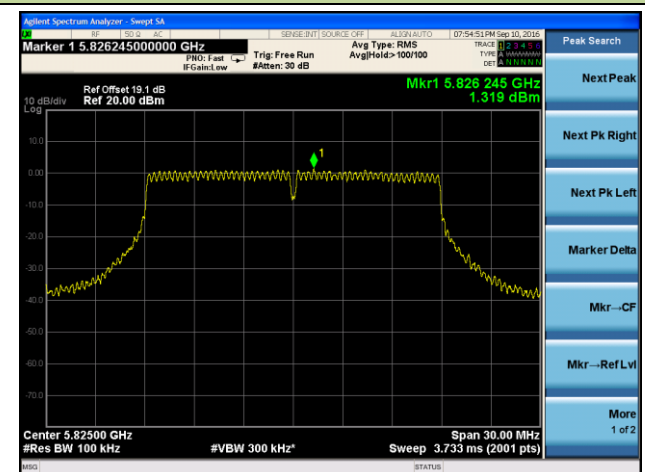

## 802.11ac-VHT20 Power Spectral Density - Ant 2

Channel 36 (5180MHz)

Channel 44 (5220MHz)

Channel 48 (5240MHz)

Channel 149 (5745MHz)

Channel 157 (5785MHz)

Channel 165 (5825MHz)

## 802.11ac-VHT40 Power Spectral Density - Ant 2