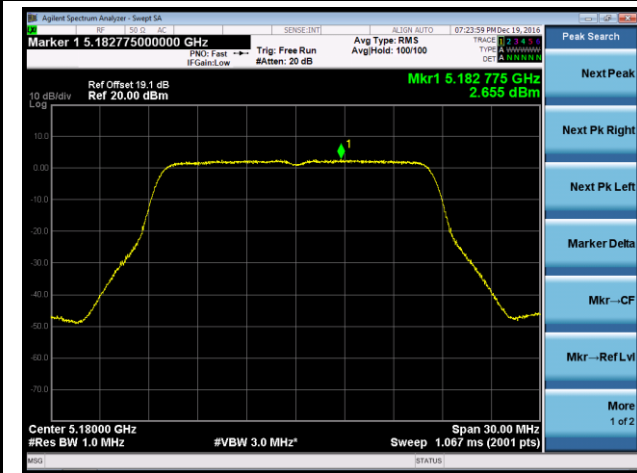

802.11a Power Spectral Density - Ant 2

Channel 36 (5180MHz)