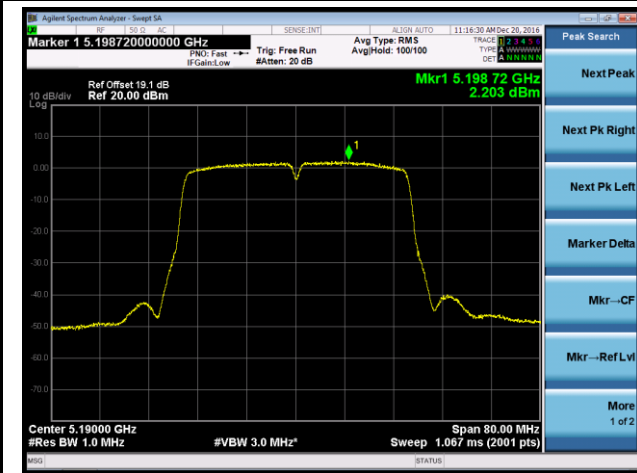

802.11n-HT40 Power Spectral Density - Ant 3

Channel 38 (5190MHz)