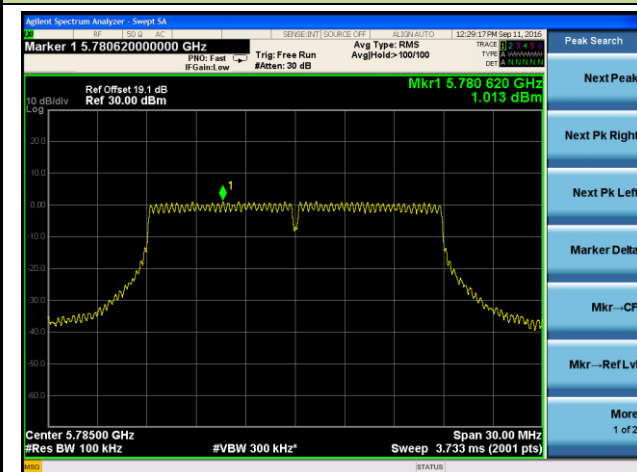

## 802.11ac-VHT20 Power Spectral Density - Ant 3

Channel 36 (5180MHz)

Channel 44 (5220MHz)

Channel 48 (5240MHz)

Channel 149 (5745MHz)

Channel 157 (5785MHz)

Channel 165 (5825MHz)

802.11ac-VHT40 Power Spectral Density - Ant 3

Channel 38 (5190MHz)

Channel 46 (5230MHz)

Channel 151 (5755MHz)

Channel 159 (5795MHz)

802.11ac-VHT80 Power Spectral Density - Ant 3

Channel 42 (5210MHz)

Channel 155 (5775MHz)