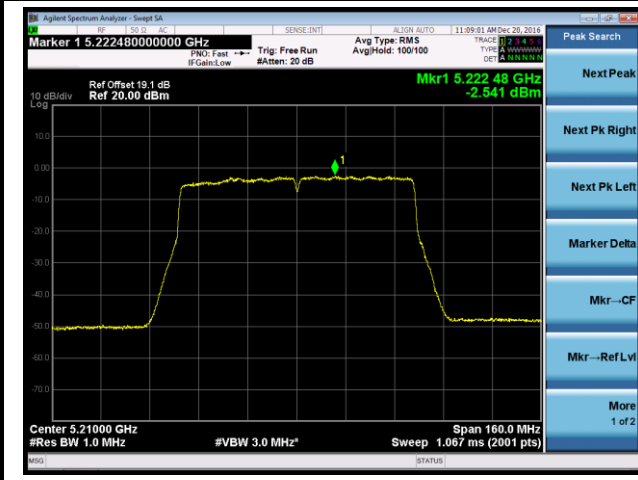

802.11ac-VHT80 Power Spectral Density - Ant 2

Channel 42 (5210MHz)