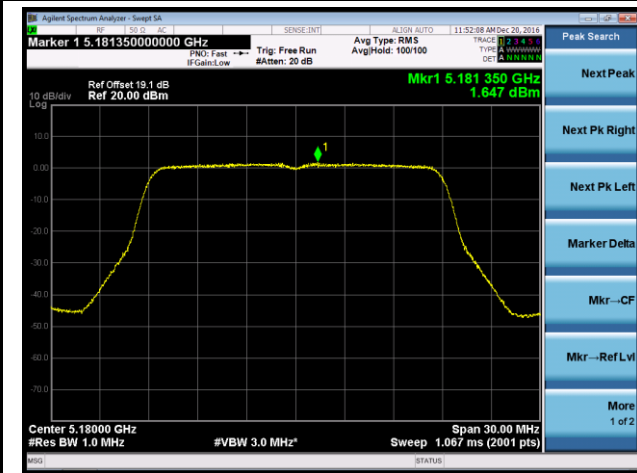

802.11n-HT20 Power Spectral Density - Ant 0 / Ant 0 + 1 + 2 + 3

Channel 36 (5180MHz)