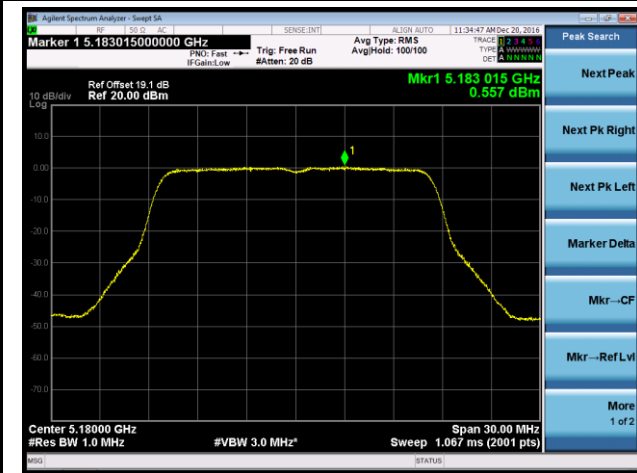

802.11a Power Spectral Density - Ant 0 / Ant 0 + 1 + 2 + 3

Channel 36 (5180MHz)