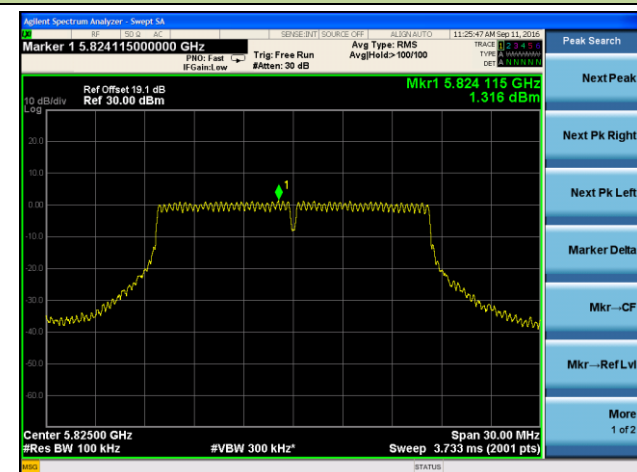

## Channel 151 (5755MHz)

## Channel 159 (5795MHz)

802.11ac-VHT80 Power Spectral Density - Ant 2

Channel 42 (5210MHz)

Channel 155 (5775MHz)

802.11a Power Spectral Density - Ant 3

Channel 36 (5180MHz)

Channel 44 (5220MHz)

Channel 48 (5240MHz)

Channel 149 (5745MHz)

Channel 157 (5785MHz)

Channel 165 (5825MHz)