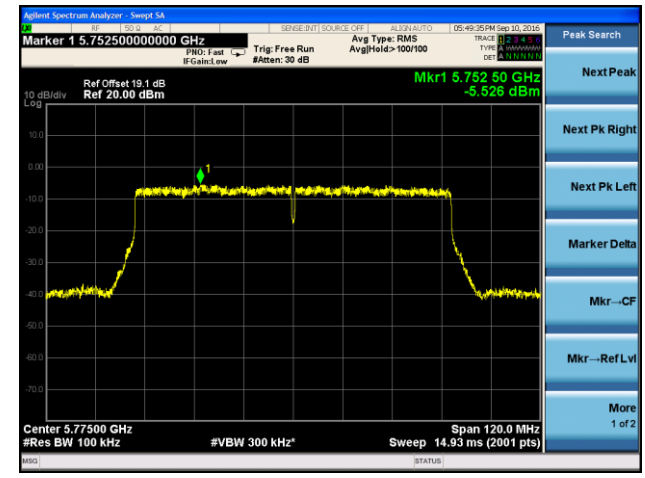

802.11ac-VHT80 Power Spectral Density - Ant 1

Channel 42 (5210MHz)

Channel 155 (5775MHz)

## 802.11a Power Spectral Density - Ant 2

Channel 36 (5180MHz)

Channel 44 (5220MHz)

Channel 48 (5240MHz)

Channel 149 (5745MHz)

Channel 157 (5785MHz)

Channel 165 (5825MHz)