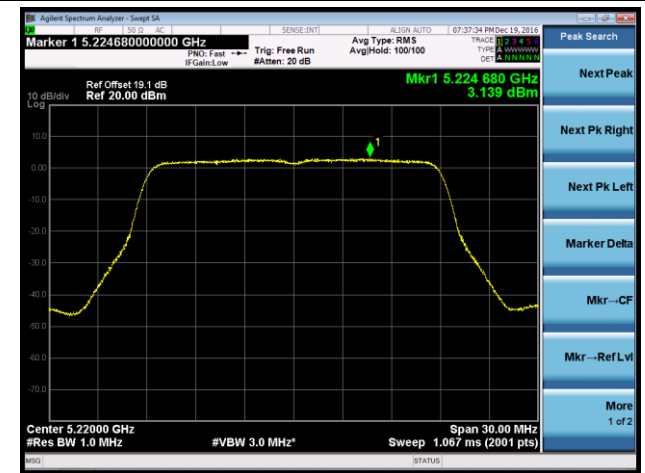

Channel 44 (5220MHz)