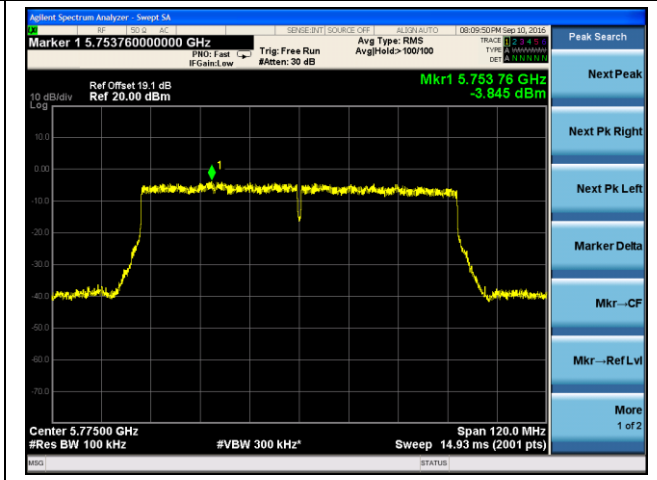

## Channel 151 (5755MHz)

## Channel 159 (5795MHz)

802.11ac-VHT80 Power Spectral Density - Ant 2

Channel 42 (5210MHz)

Channel 155 (5775MHz)

802.11a Power Spectral Density - Ant 3

Channel 36 (5180MHz)

Channel 44 (5220MHz)

Channel 48 (5240MHz)

Channel 149 (5745MHz)

Channel 157 (5785MHz)

Channel 165 (5825MHz)