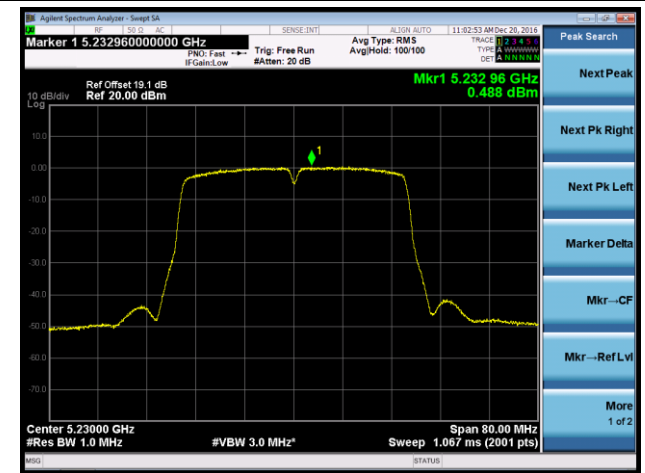

Channel 46 (5230MHz)