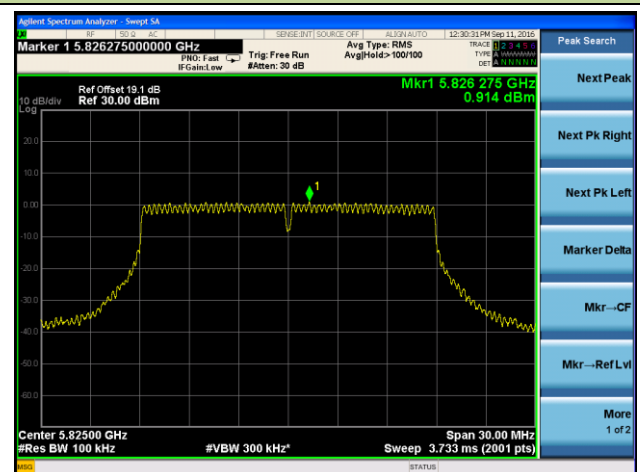

## 802.11ac-VHT20 Power Spectral Density - Ant 3

Channel 36 (5180MHz)

Channel 44 (5220MHz)

Channel 48 (5240MHz)

Channel 149 (5745MHz)

Channel 157 (5785MHz)

Channel 165 (5825MHz)

802.11ac-VHT40 Power Spectral Density - Ant 3

Channel 38 (5190MHz)

Channel 46 (5230MHz)

Channel 151 (5755MHz)

Channel 159 (5795MHz)

802.11ac-VHT80 Power Spectral Density - Ant 3

Channel 42 (5210MHz)

Channel 155 (5775MHz)