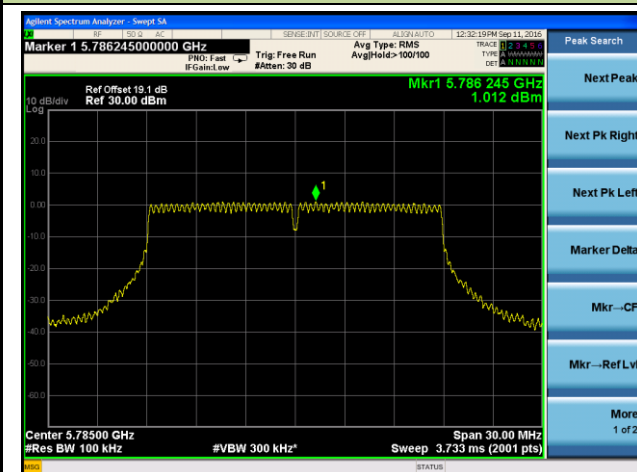

Channel 149 (5745MHz)

Channel 157 (5785MHz)

Channel 165 (5825MHz)

## 802.11n-HT20 Power Spectral Density - Ant 3

Channel 36 (5180MHz)

Channel 44 (5220MHz)

Channel 48 (5240MHz)

Channel 149 (5745MHz)

Channel 157 (5785MHz)

Channel 165 (5825MHz)

802.11n-HT40 Power Spectral Density - Ant 3

Channel 38 (5190MHz)

Channel 46 (5230MHz)

Channel 151 (5755MHz)

Channel 159 (5795MHz)