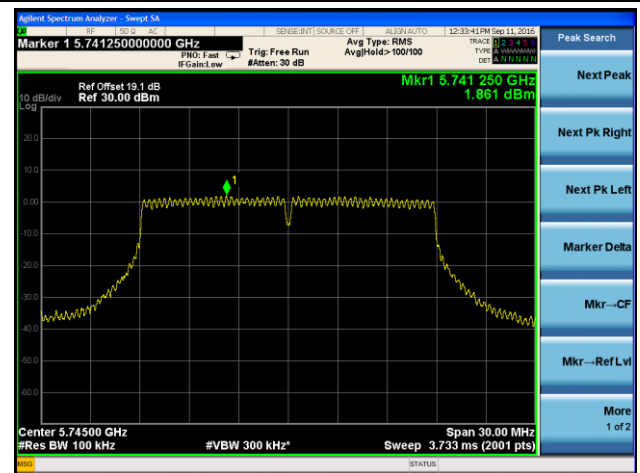

## 802.11n-HT20 Power Spectral Density - Ant 3

Channel 36 (5180MHz)

Channel 44 (5220MHz)

Channel 48 (5240MHz)

Channel 149 (5745MHz)

Channel 157 (5785MHz)

Channel 165 (5825MHz)

802.11n-HT40 Power Spectral Density - Ant 3