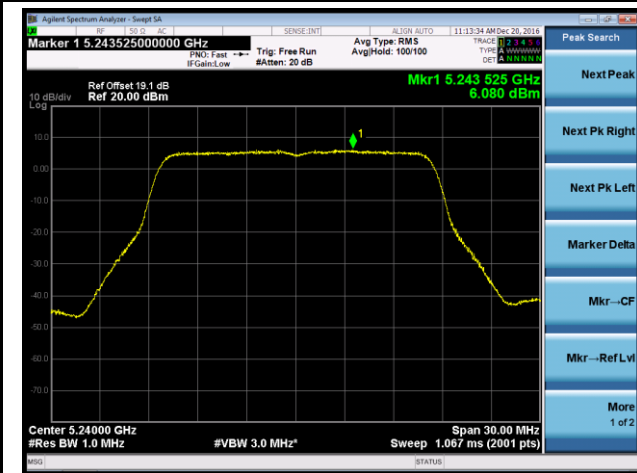

## Channel 151 (5755MHz)

## Channel 159 (5795MHz)

802.11ac-VHT80 Power Spectral Density - Ant 2

Channel 42 (5210MHz)

Channel 155 (5775MHz)

802.11a Power Spectral Density - Ant 3

Channel 36 (5180MHz)

Channel 44 (5220MHz)

Channel 48 (5240MHz)

Channel 149 (5745MHz)

Channel 157 (5785MHz)

Channel 165 (5825MHz)