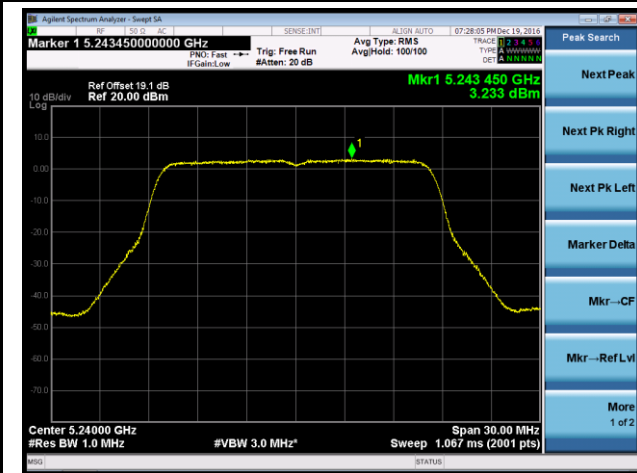

## 802.11a Power Spectral Density - Ant 2

Channel 36 (5180MHz)

Channel 44 (5220MHz)

Channel 48 (5240MHz)

Channel 149 (5745MHz)

Channel 157 (5785MHz)

Channel 165 (5825MHz)