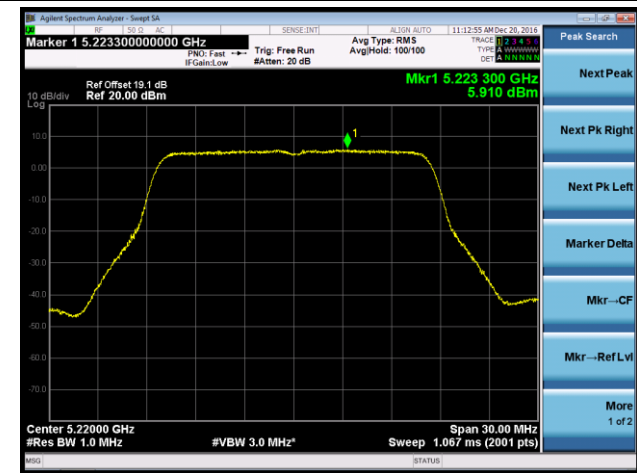

## Channel 151 (5755MHz)

## Channel 159 (5795MHz)

802.11ac-VHT80 Power Spectral Density - Ant 2

Channel 42 (5210MHz)

Channel 155 (5775MHz)

802.11a Power Spectral Density - Ant 3

Channel 36 (5180MHz)

Channel 44 (5220MHz)

Channel 48 (5240MHz)

Channel 149 (5745MHz)

Channel 157 (5785MHz)

Channel 165 (5825MHz)