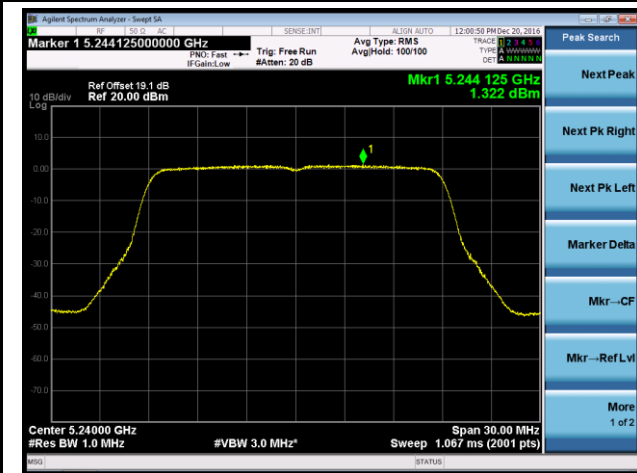

Channel 48 (5240MHz)