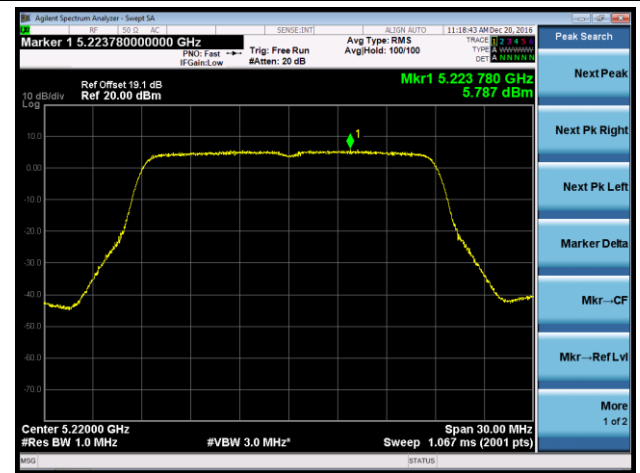

Channel 44 (5220MHz)